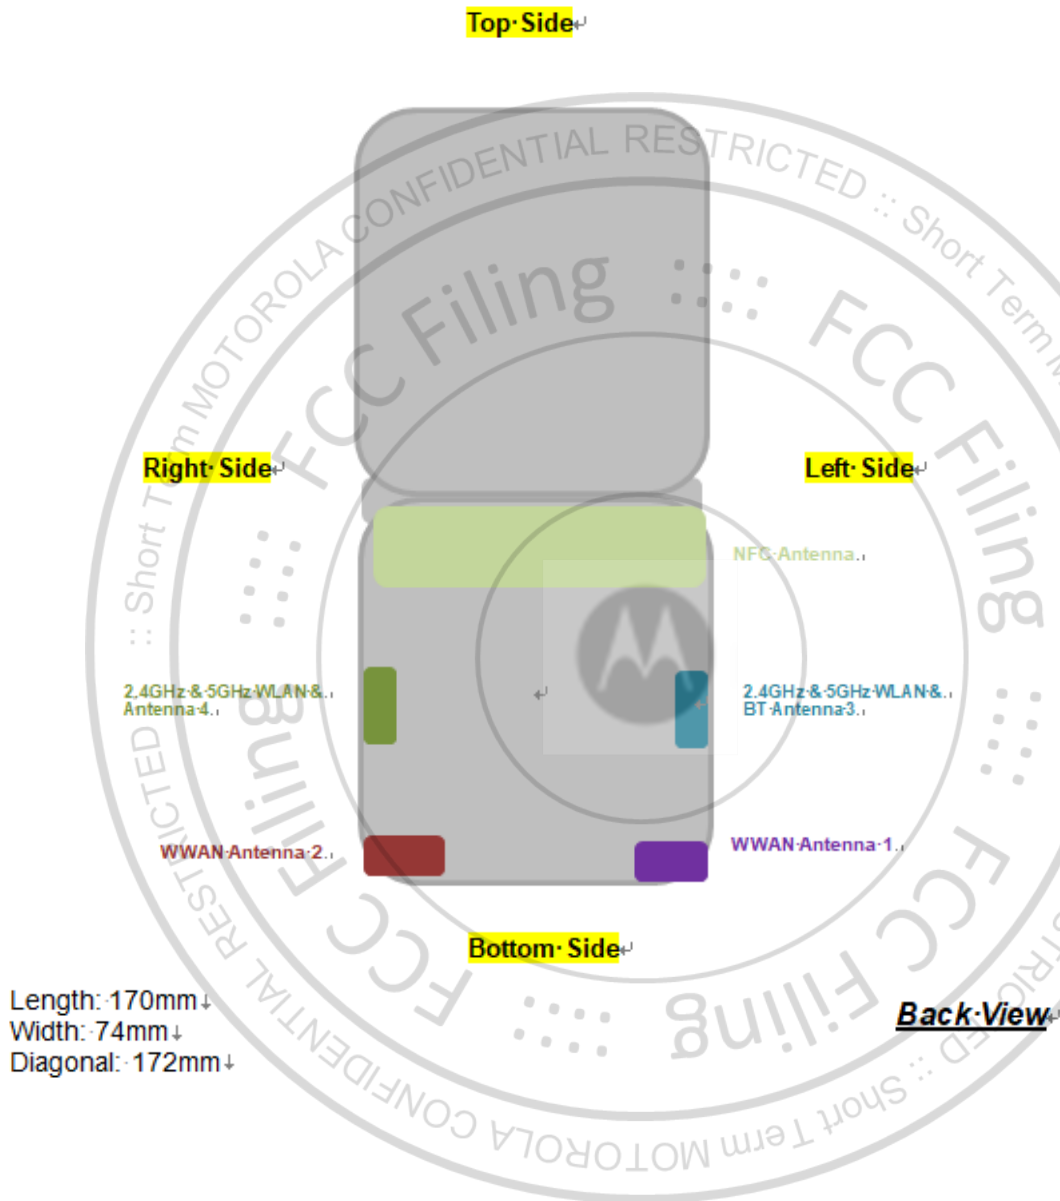

Right Side, Test Separation 0 mm

Bottom Side, Test Separation 0 mm

Front, Test Separation 13 mm

Back, Test Separation 11 mm

Bottom Side, Test Separation 13 mm

Back, Test Separation 7 mm (WLAN)

<Flip Close — Hotspot >

Front, Test Separation 5 mm

Back, Test Separation 5 mm

Left Side, Test Separation 5 mm

Right Side, Test Separation 5 mm

Bottom Side, Test Separation 5 mm

<Flip Close — Body Worn>

Front, Test Separation 5 mm

Back, Test Separation 5 mm

Front, Test Separation 19 mm

Back, Test Separation 15 mm

## Antenna Location

<Flip-Open Mode>

<Flip-Close Mode>