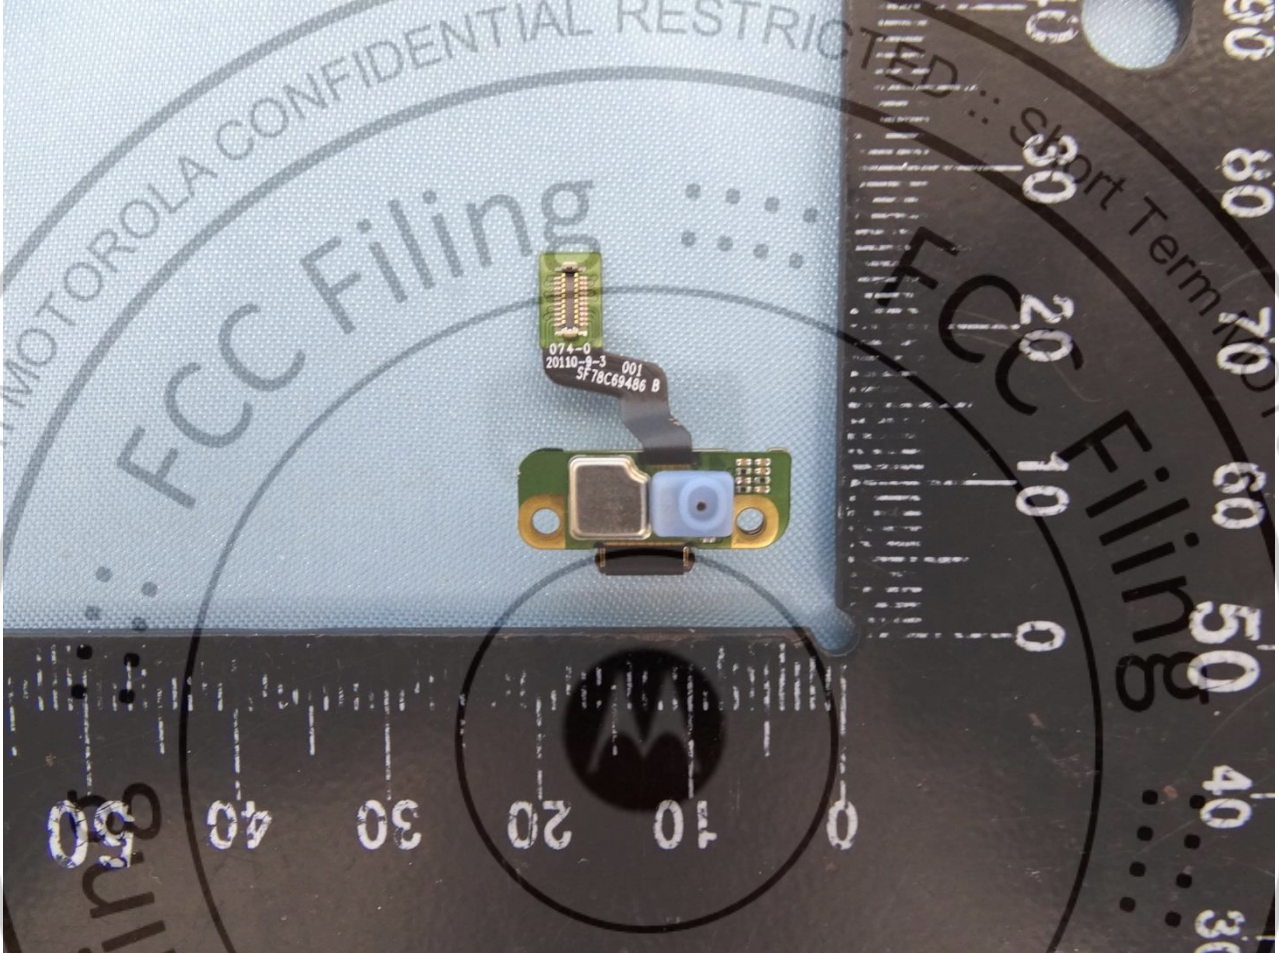

Brand Name: Motorola / Model Name: XT2071-4