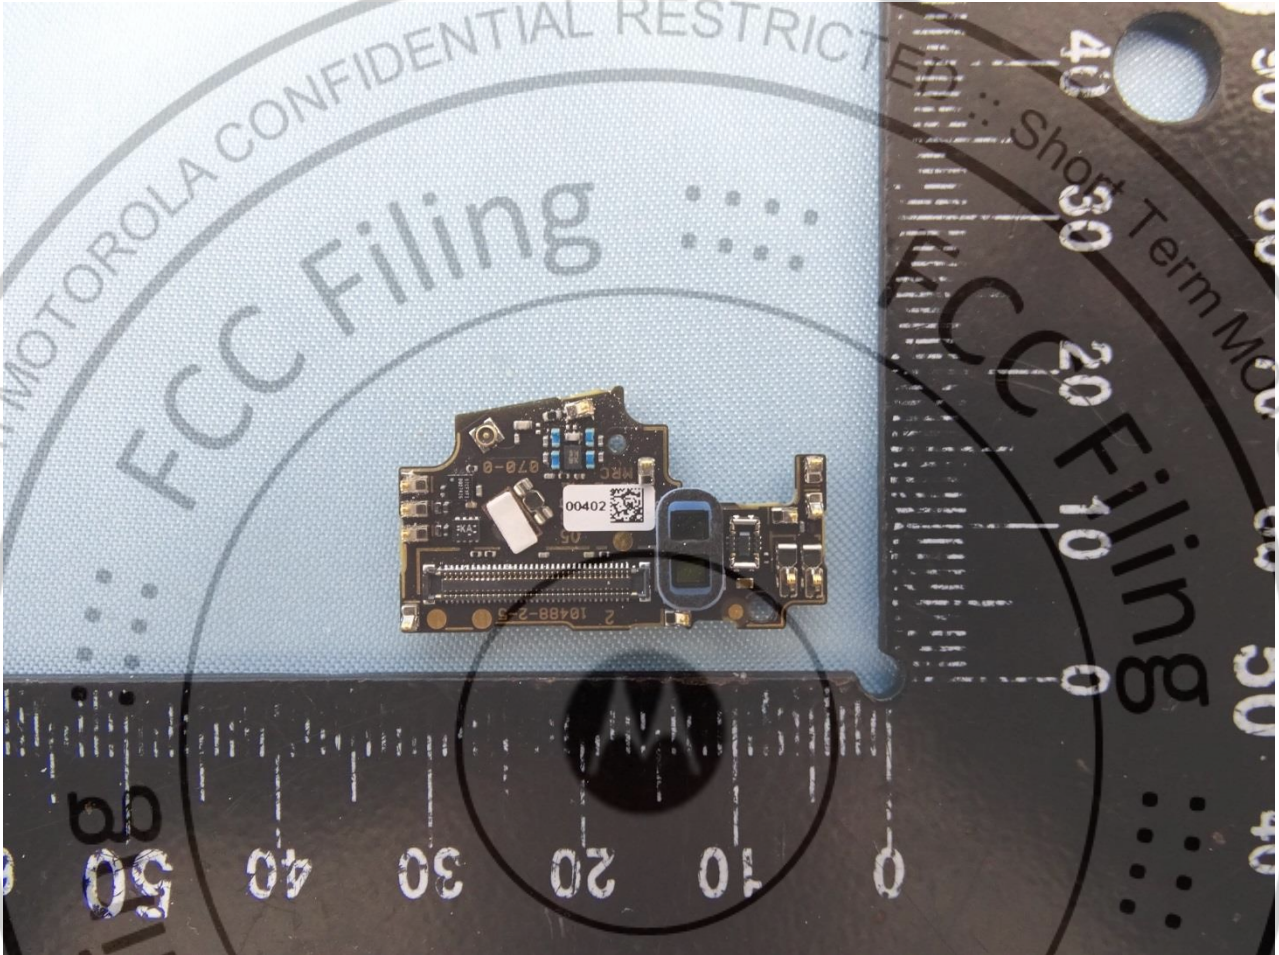

Brand Name: Motorola / Model Name: XT2071-4

Brand Name: Motorola / Model Name: XT2071-4

Brand Name: Motorola / Model Name: XT2071-4

Brand Name: Motorola / Model Name: XT2071-4

Brand Name: Motorola / Model Name: XT2071-4

Brand Name: Motorola / Model Name: XT2071-4

Ant. 1

Brand Name: Motorola / Model Name: XT2071-4

Ant. 2

Brand Name: Motorola / Model Name: XT2071-4

Ant. 3

WLAN (2.4GHz & 5GHz) TRx1

Brand Name: Motorola / Model Name: XT2071-4