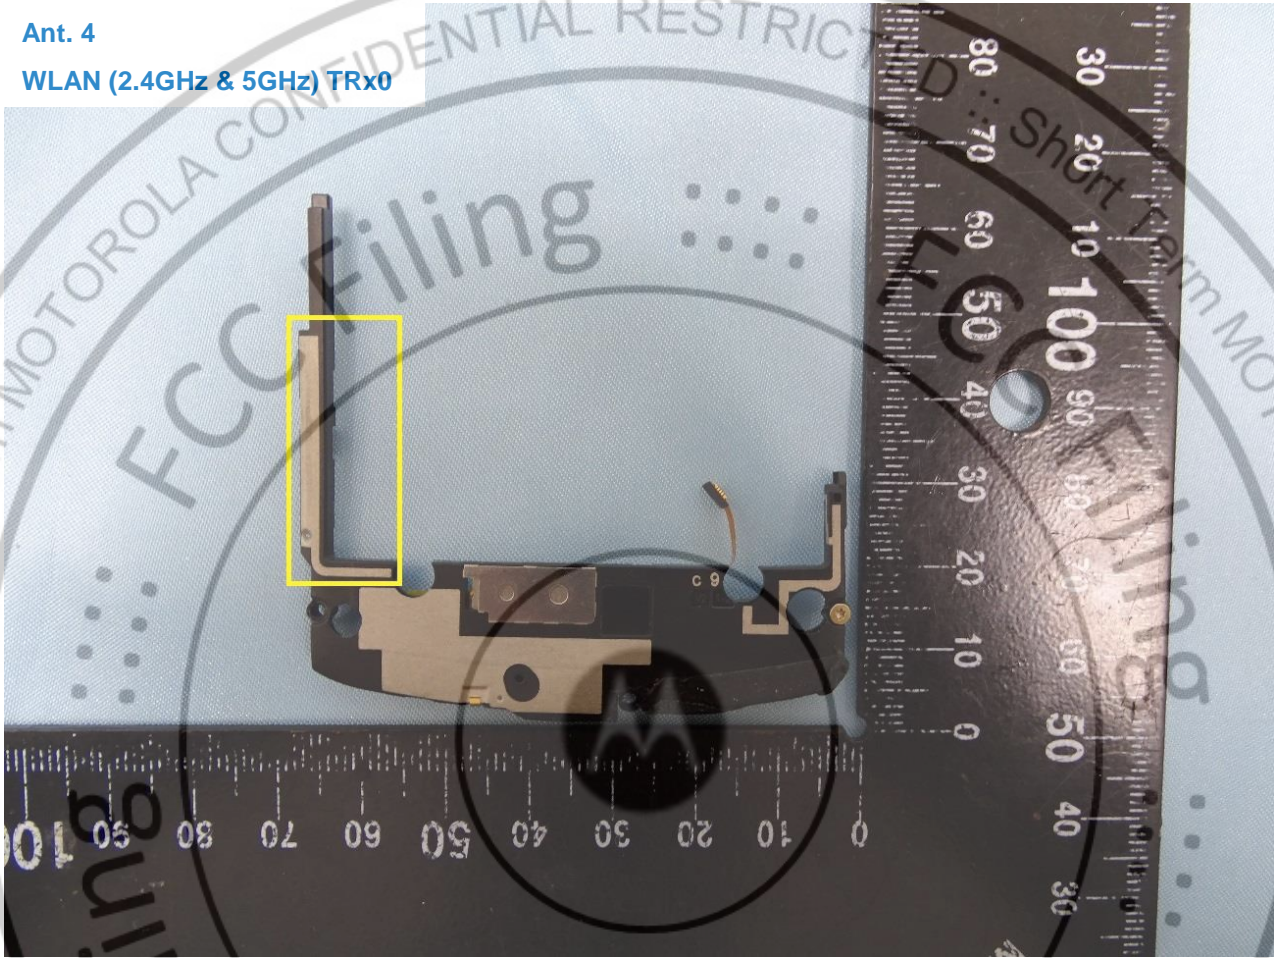

Brand Name: Motorola / Model Name: XT2071-4

Ant. 4

WLAN (2.4GHz & 5GHz) TRx0