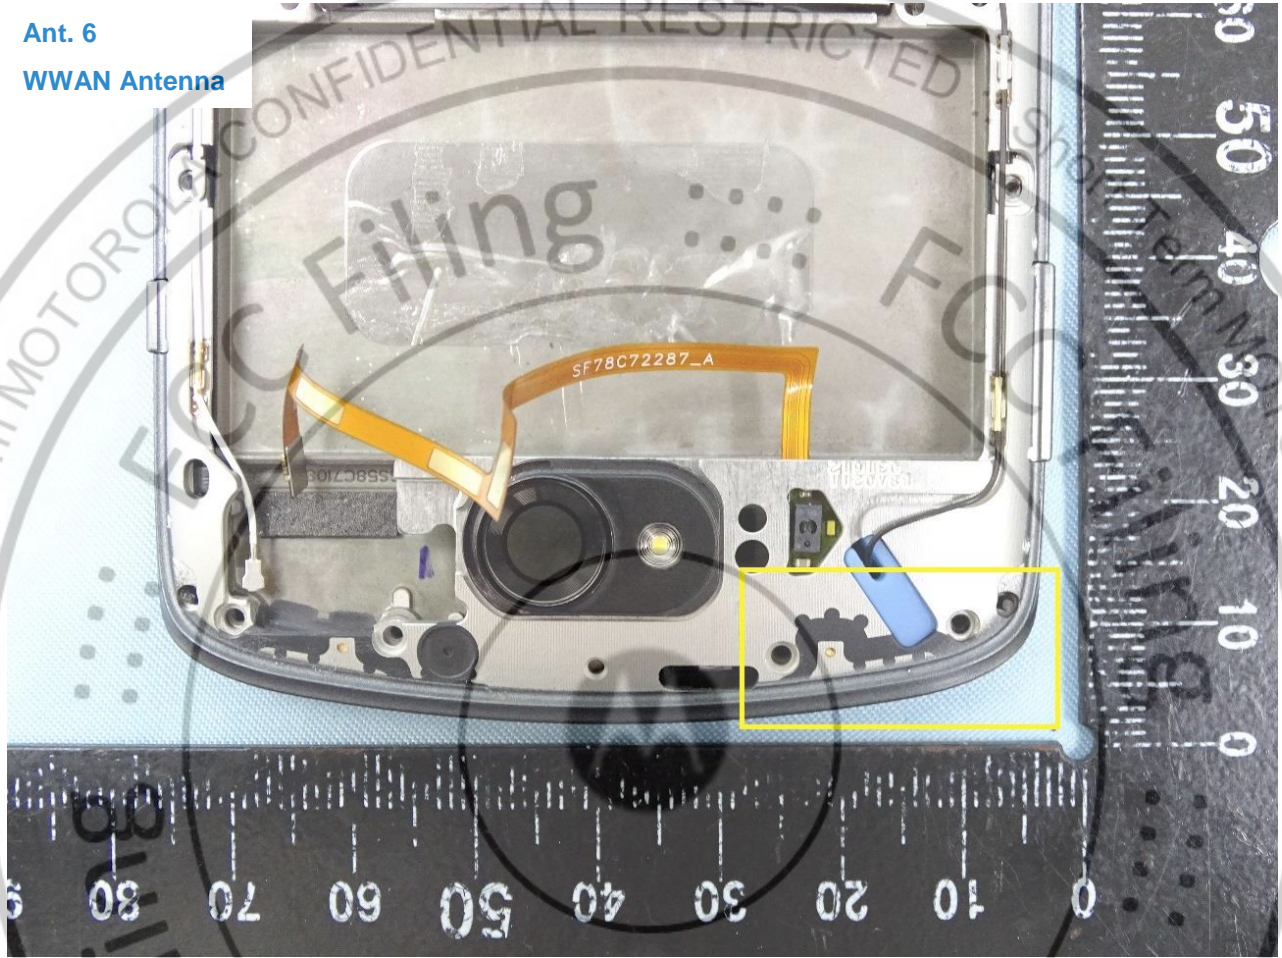

Ant. 4

WLAN (2.4GHz & 5GHz) TRx0

Brand Name: Motorola / Model Name: XT2071-4

Ant. 5
WWAN Antenna

Brand Name: Motorola / Model Name: XT2071-4

Ant. 6
WWAN Antenna

Brand Name: Motorola / Model Name: XT2071-4

Ant. 7