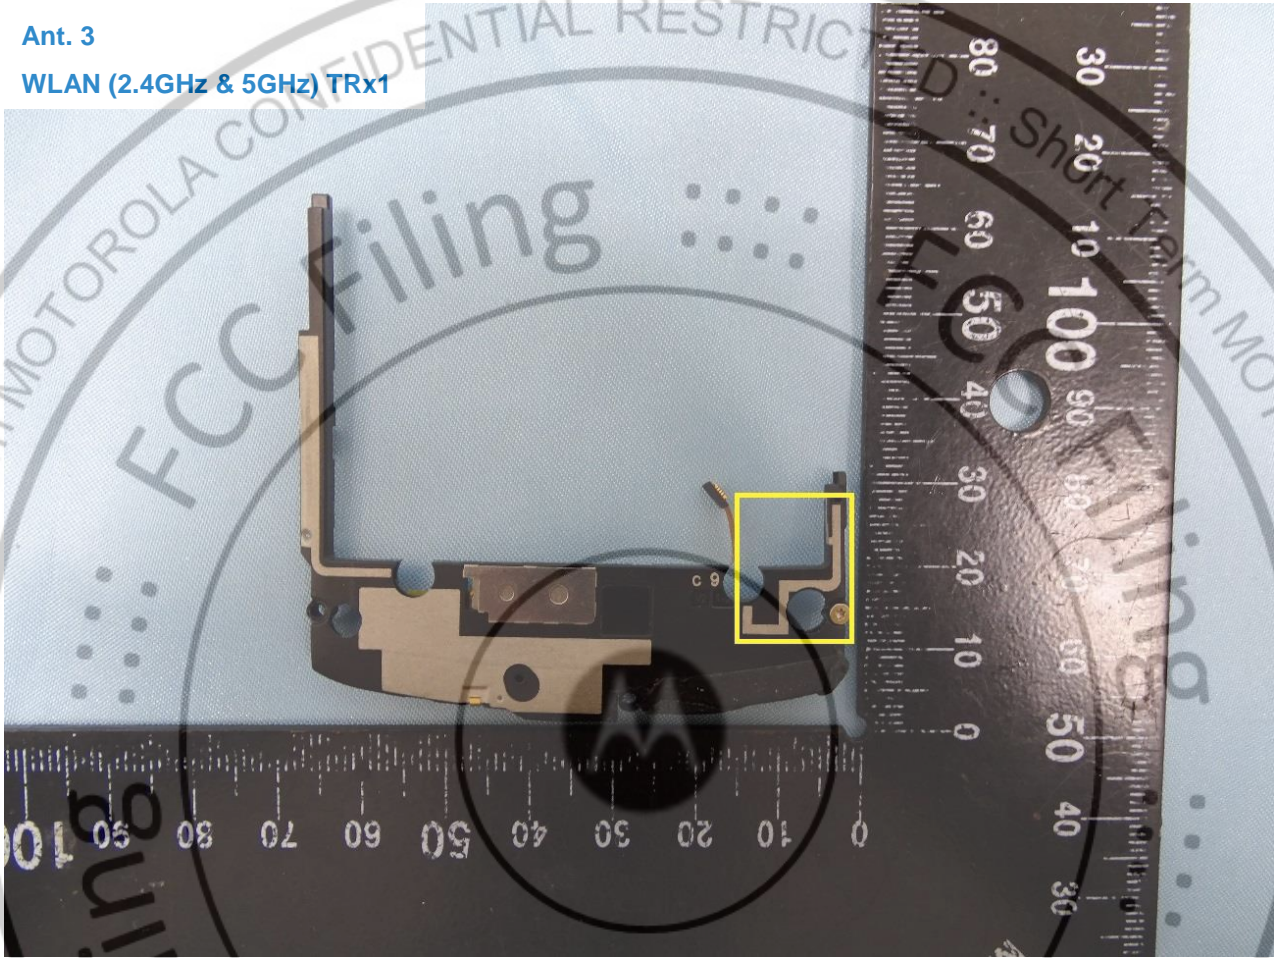

Brand Name: Motorola / Model Name: XT2071-4

Ant. 1

Brand Name: Motorola / Model Name: XT2071-4

Ant. 2

Brand Name: Motorola / Model Name: XT2071-4

Ant. 3

WLAN (2.4GHz & 5GHz) TRx1

Brand Name: Motorola / Model Name: XT2071-4