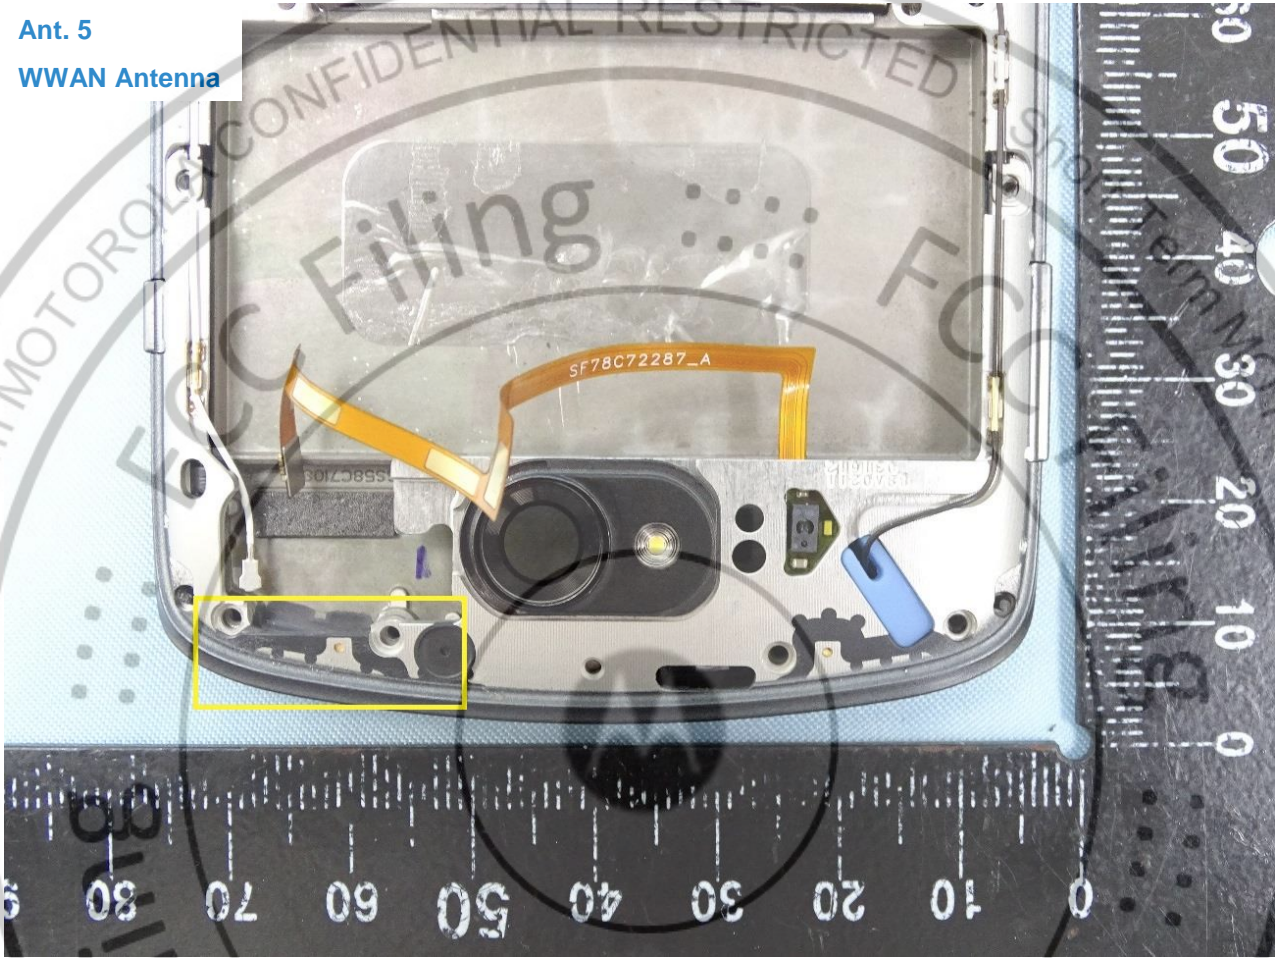

Brand Name: Motorola / Model Name: XT2071-4

Ant. 5
WWAN Antenna