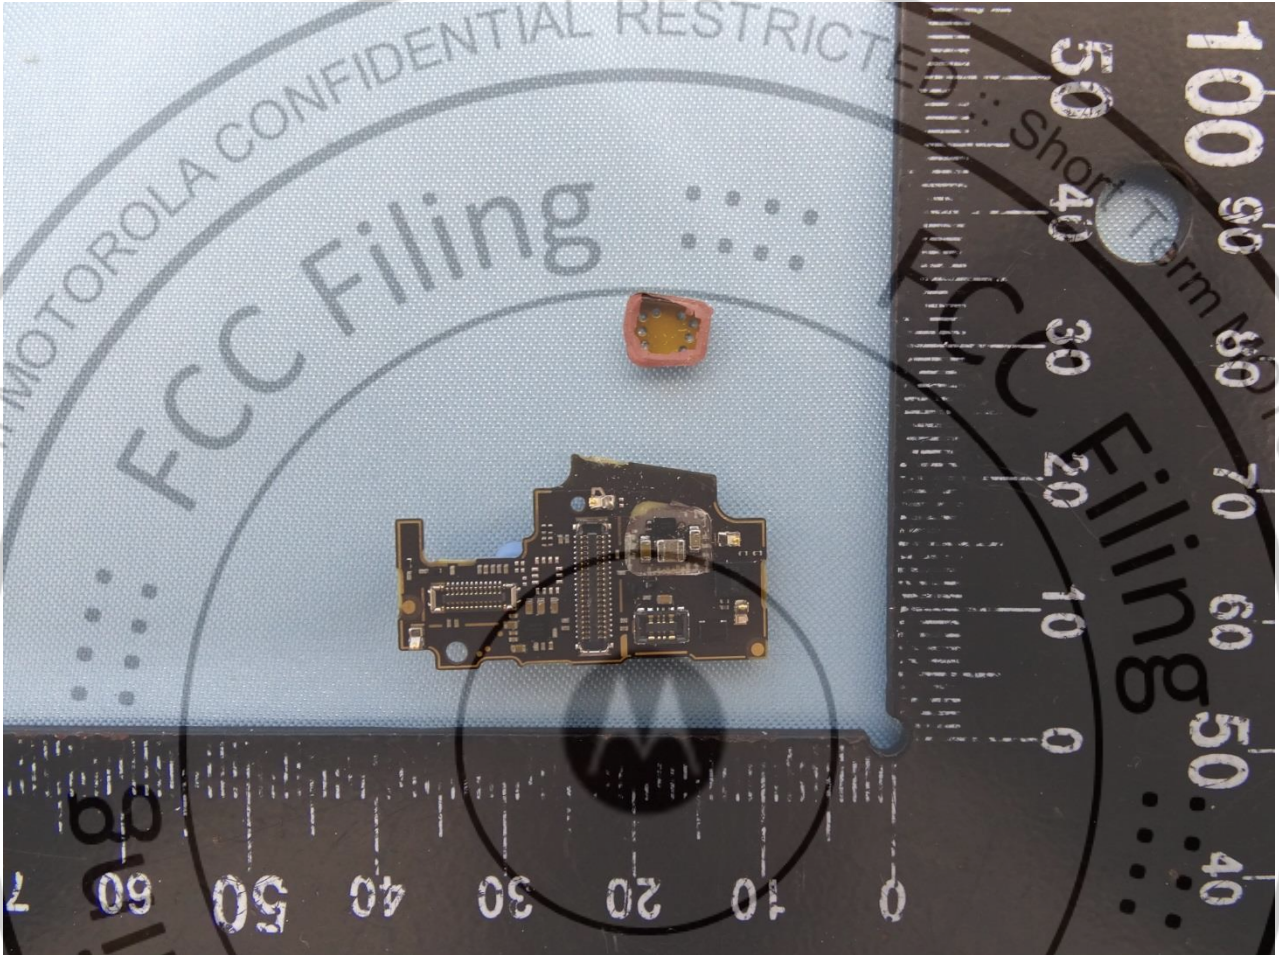

Brand Name: Motorola / Model Name: XT2071-4

Brand Name: Motorola / Model Name: XT2071-4

Brand Name: Motorola / Model Name: XT2071-4

Brand Name: Motorola / Model Name: XT2071-4

Brand Name: Motorola / Model Name: XT2071-4

Brand Name: Motorola / Model Name: XT2071-4

Ant. 1

Brand Name: Motorola / Model Name: XT2071-4

Ant. 2

Brand Name: Motorola / Model Name: XT2071-4

Ant. 3

WLAN (2.4GHz & 5GHz) TRx1

Brand Name: Motorola / Model Name: XT2071-4