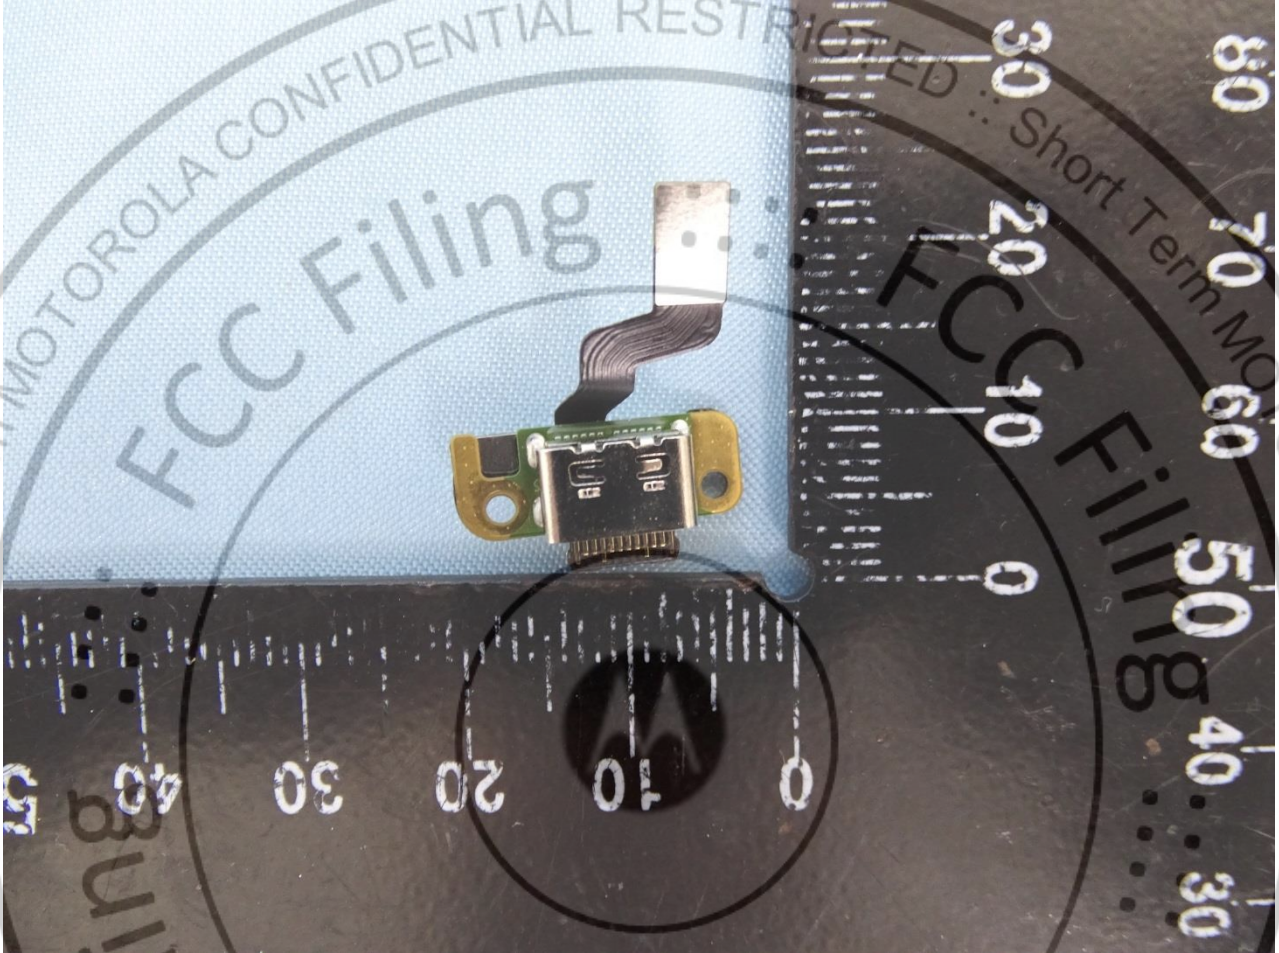

Brand Name: Motorola / Model Name: XT2071-4