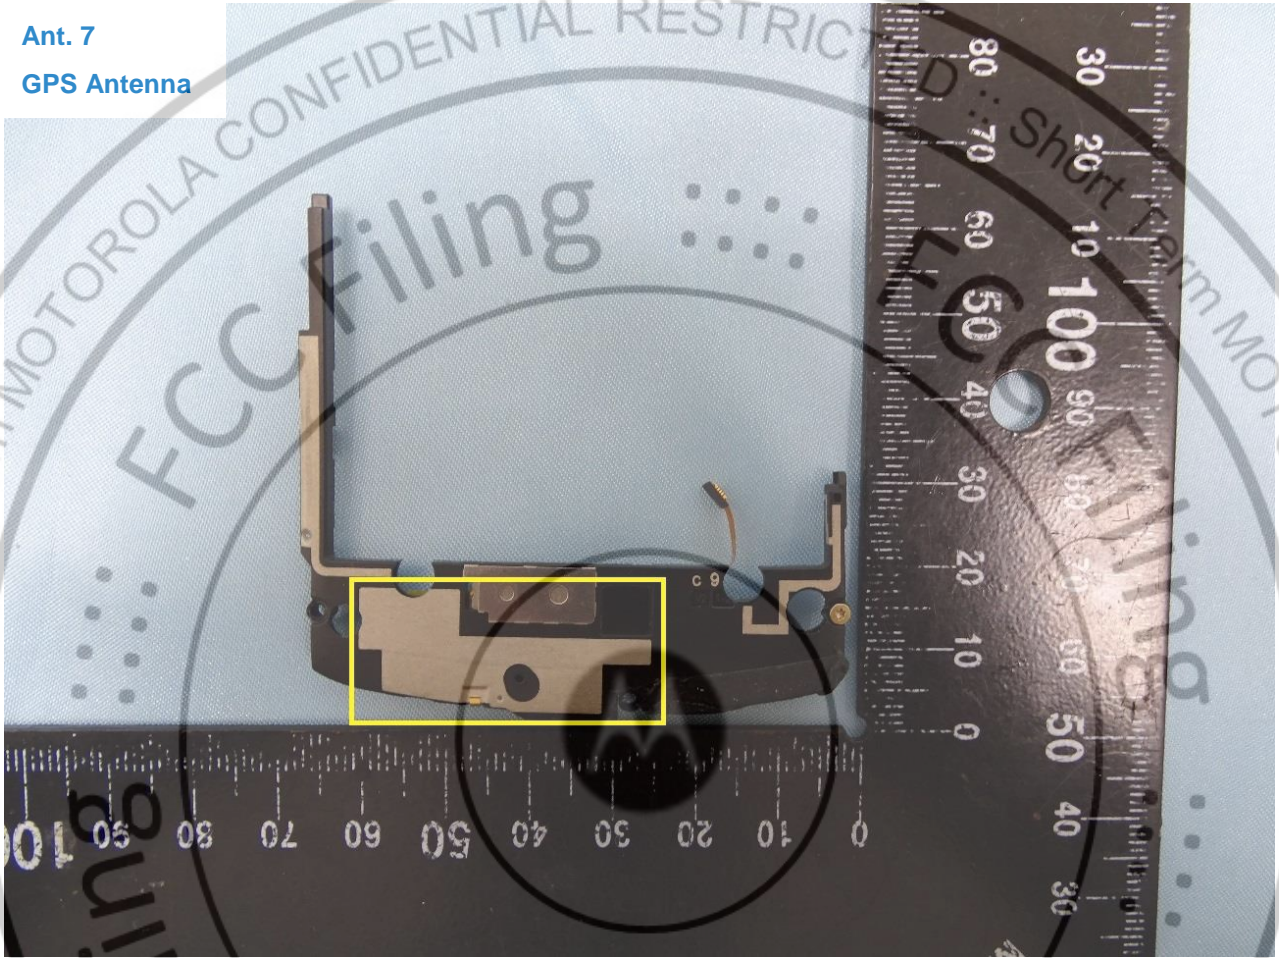

Brand Name: Motorola / Model Name: XT2071-4

Ant. 7

GPS Antenna