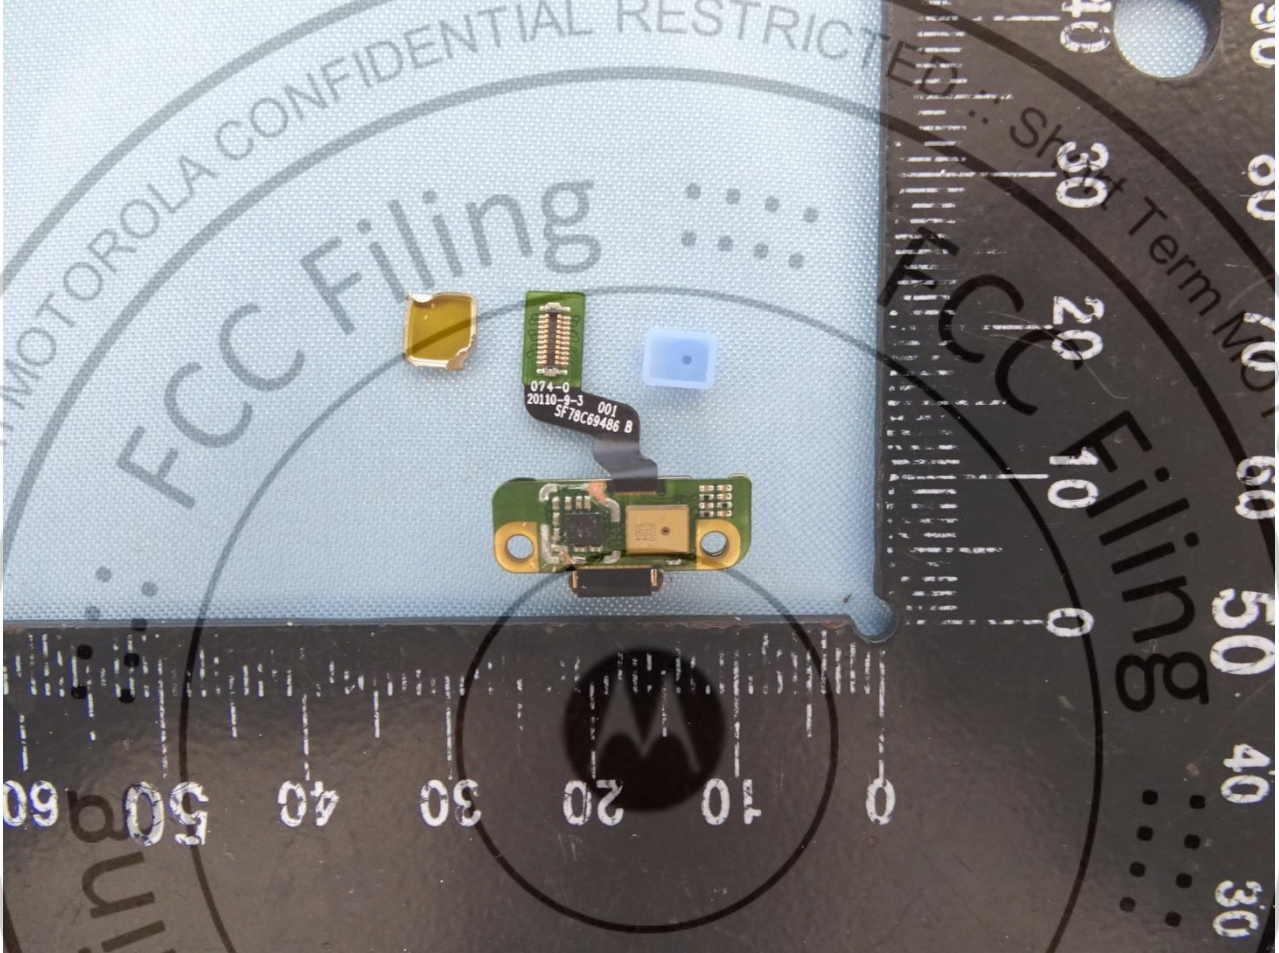

Brand Name: Motorola / Model Name: XT2071-4

Brand Name: Motorola / Model Name: XT2071-4

Brand Name: Motorola / Model Name: XT2071-4

Brand Name: Motorola / Model Name: XT2071-4

Brand Name: Motorola / Model Name: XT2071-4

Brand Name: Motorola / Model Name: XT2071-4

Ant. 1

Brand Name: Motorola / Model Name: XT2071-4

Ant. 2

Brand Name: Motorola / Model Name: XT2071-4

Ant. 3

WLAN (2.4GHz & 5GHz) TRx1

Brand Name: Motorola / Model Name: XT2071-4