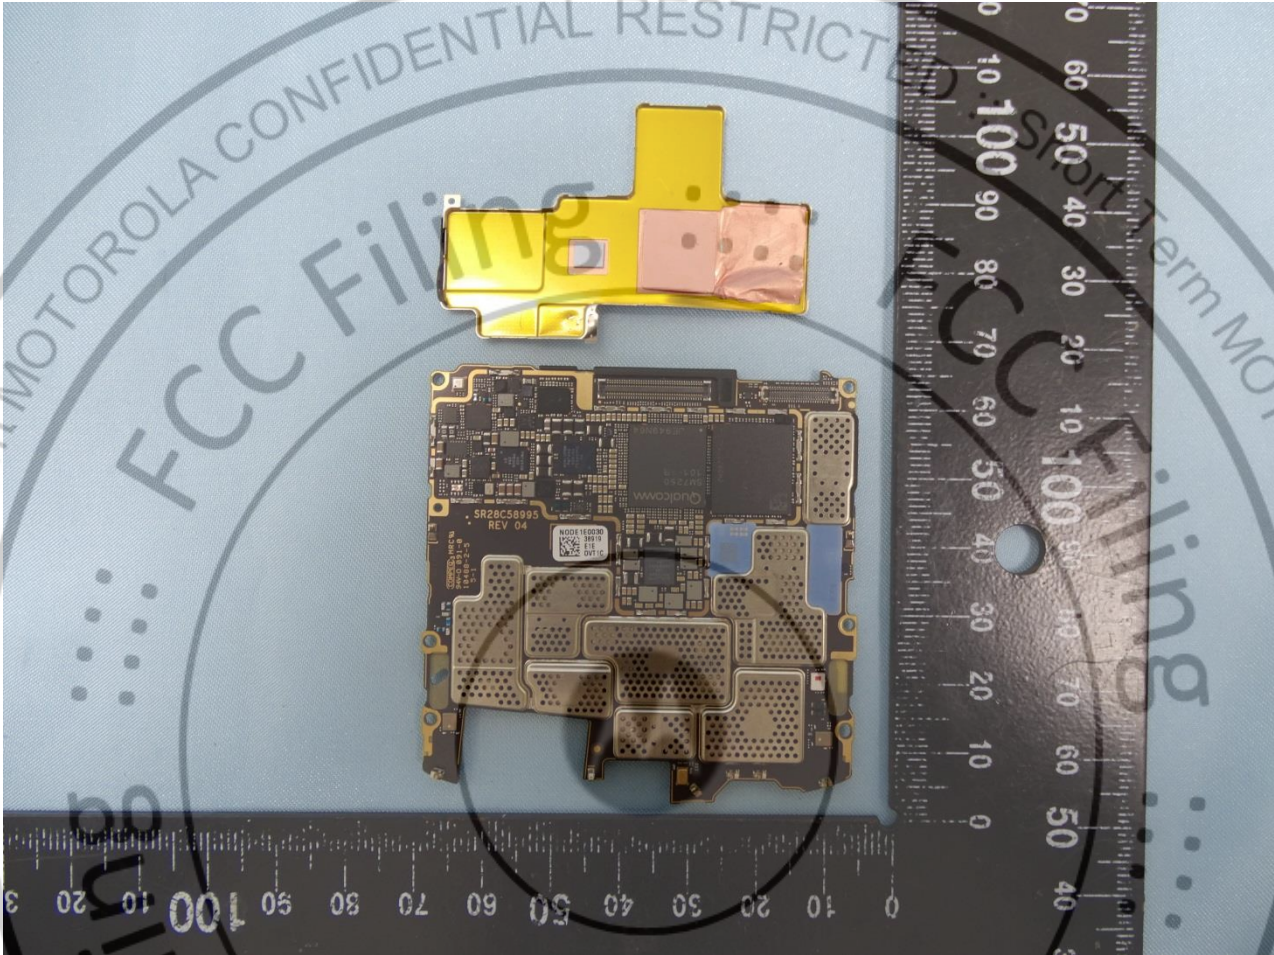

3. Internal Photograph of EUT

Brand Name: Motorola / Model Name: XT2071-4

Brand Name: Motorola / Model Name: XT2071-4

Brand Name: Motorola / Model Name: XT2071-4

Brand Name: Motorola / Model Name: XT2071-4

Brand Name: Motorola / Model Name: XT2071-4

Brand Name: Motorola / Model Name: XT2071-4

Brand Name: Motorola / Model Name: XT2071-4

Brand Name: Motorola / Model Name: XT2071-4

Brand Name: Motorola / Model Name: XT2071-4