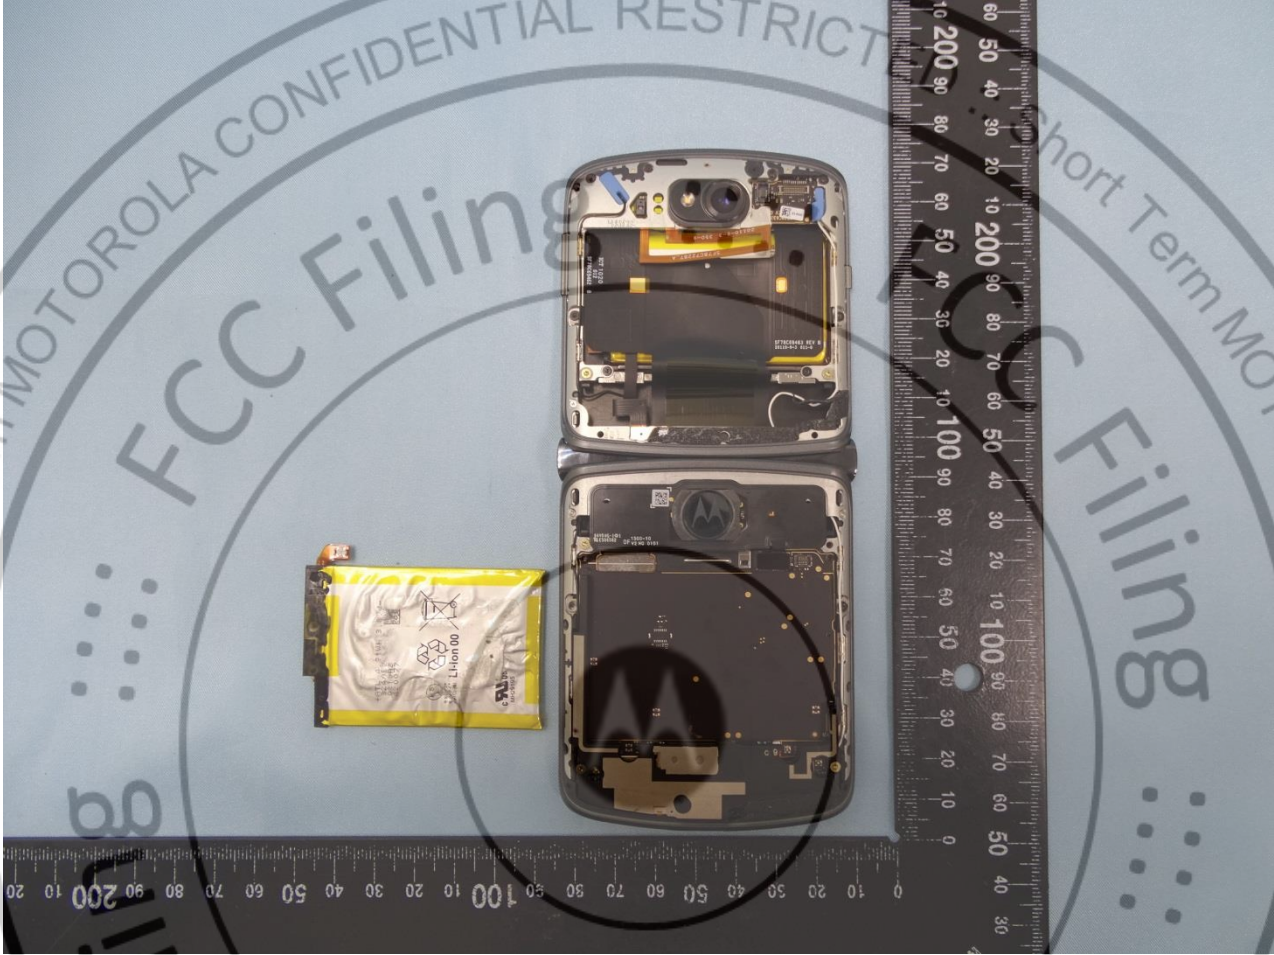

3. Internal Photograph of EUT

Brand Name: Motorola / Model Name: XT2071-4

Brand Name: Motorola / Model Name: XT2071-4

Brand Name: Motorola / Model Name: XT2071-4

Brand Name: Motorola / Model Name: XT2071-4