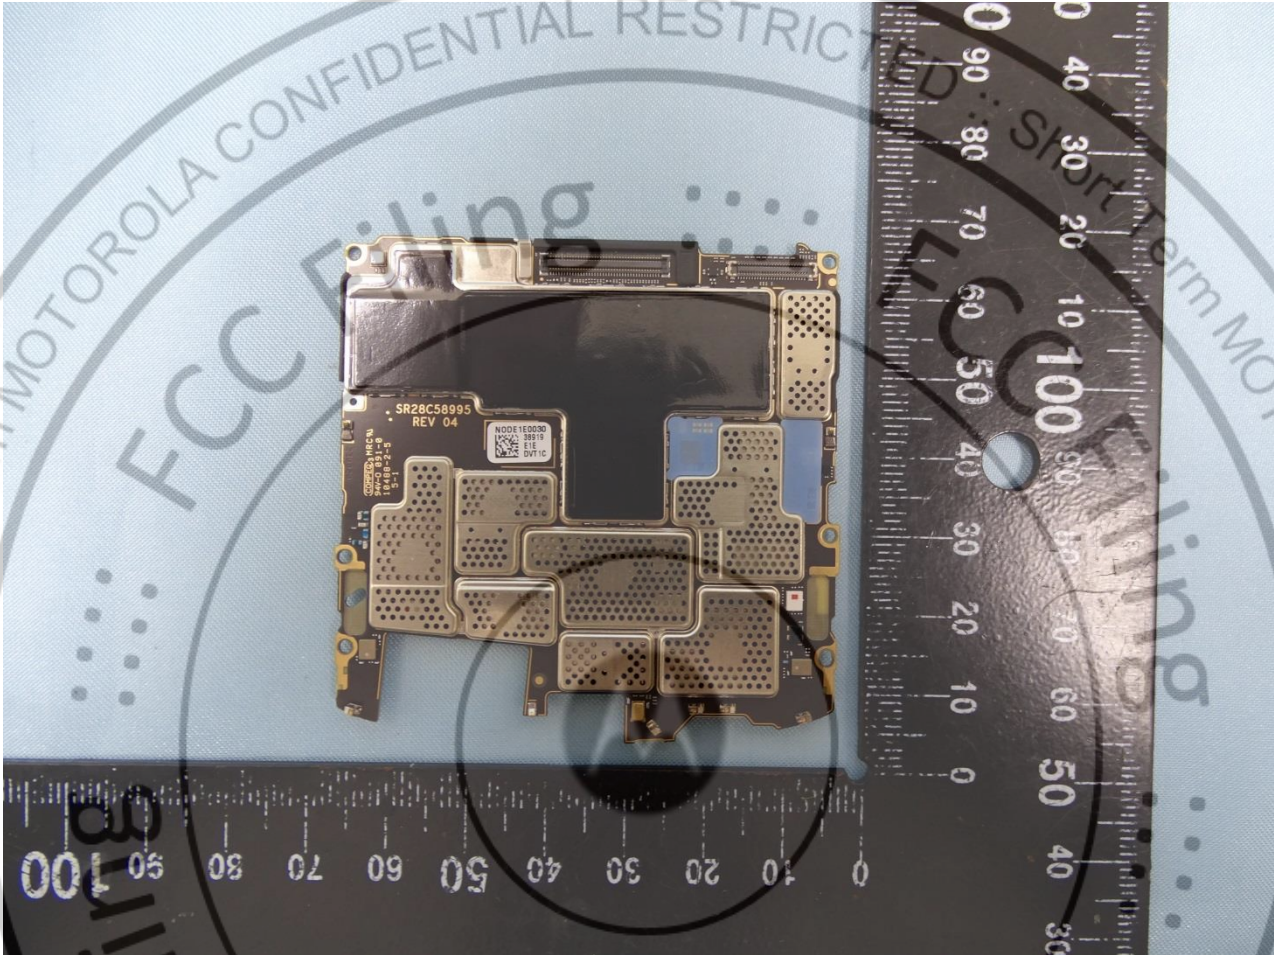

3. Internal Photograph of EUT

Brand Name: Motorola / Model Name: XT2071-4

Brand Name: Motorola / Model Name: XT2071-4

Brand Name: Motorola / Model Name: XT2071-4

Brand Name: Motorola / Model Name: XT2071-4

Brand Name: Motorola / Model Name: XT2071-4

Brand Name: Motorola / Model Name: XT2071-4

Brand Name: Motorola / Model Name: XT2071-4

Brand Name: Motorola / Model Name: XT2071-4

Brand Name: Motorola / Model Name: XT2071-4