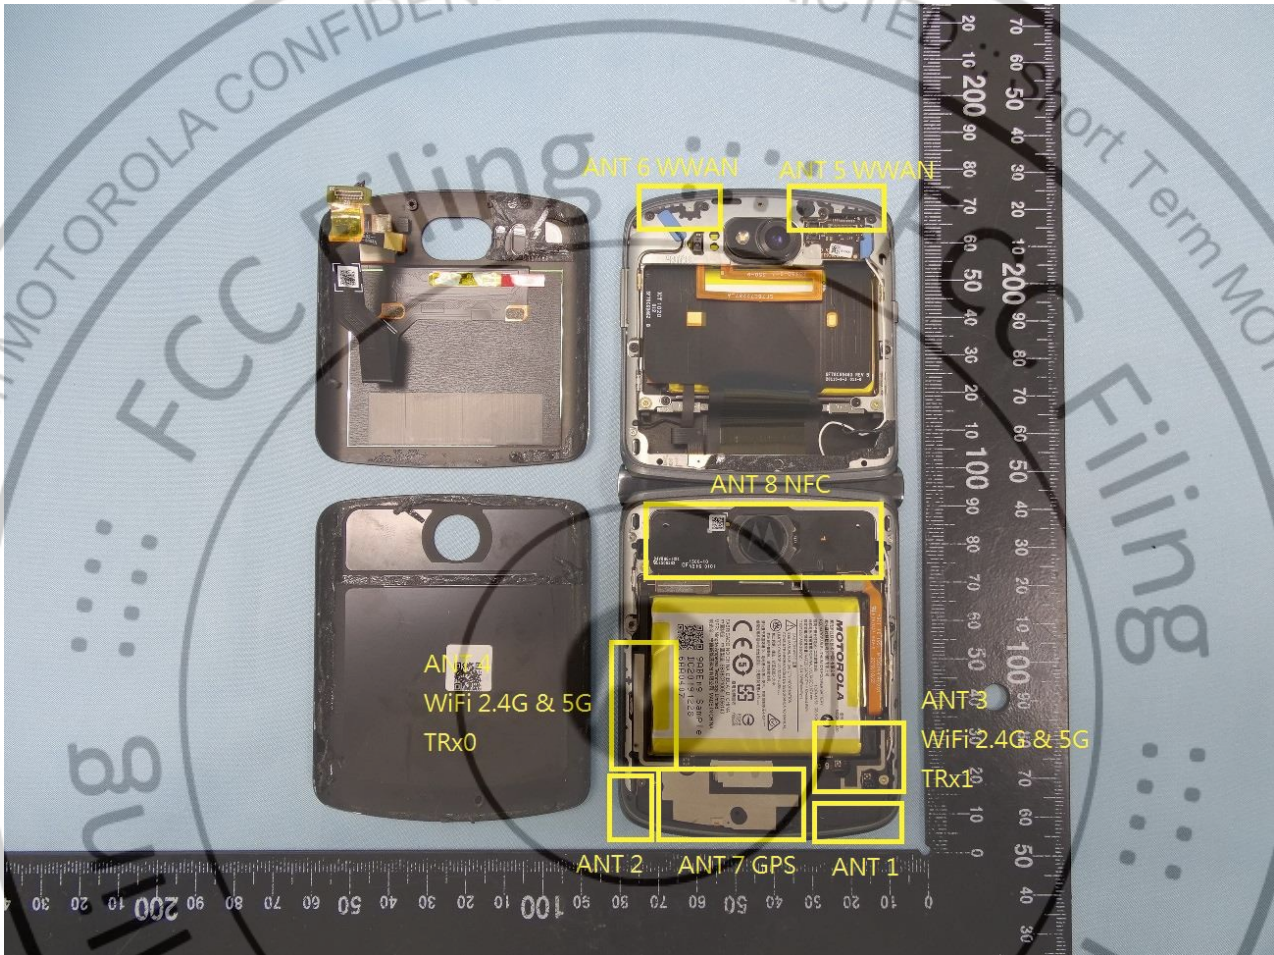

3. Internal Photograph of EUT

Brand Name: Motorola / Model Name: XT2071-4

Brand Name: Motorola / Model Name: XT2071-4

Brand Name: Motorola / Model Name: XT2071-4

Brand Name: Motorola / Model Name: XT2071-4

Brand Name: Motorola / Model Name: XT2071-4

Brand Name: Motorola / Model Name: XT2071-4

Brand Name: Motorola / Model Name: XT2071-4

Brand Name: Motorola / Model Name: XT2071-4

Brand Name: Motorola / Model Name: XT2071-4