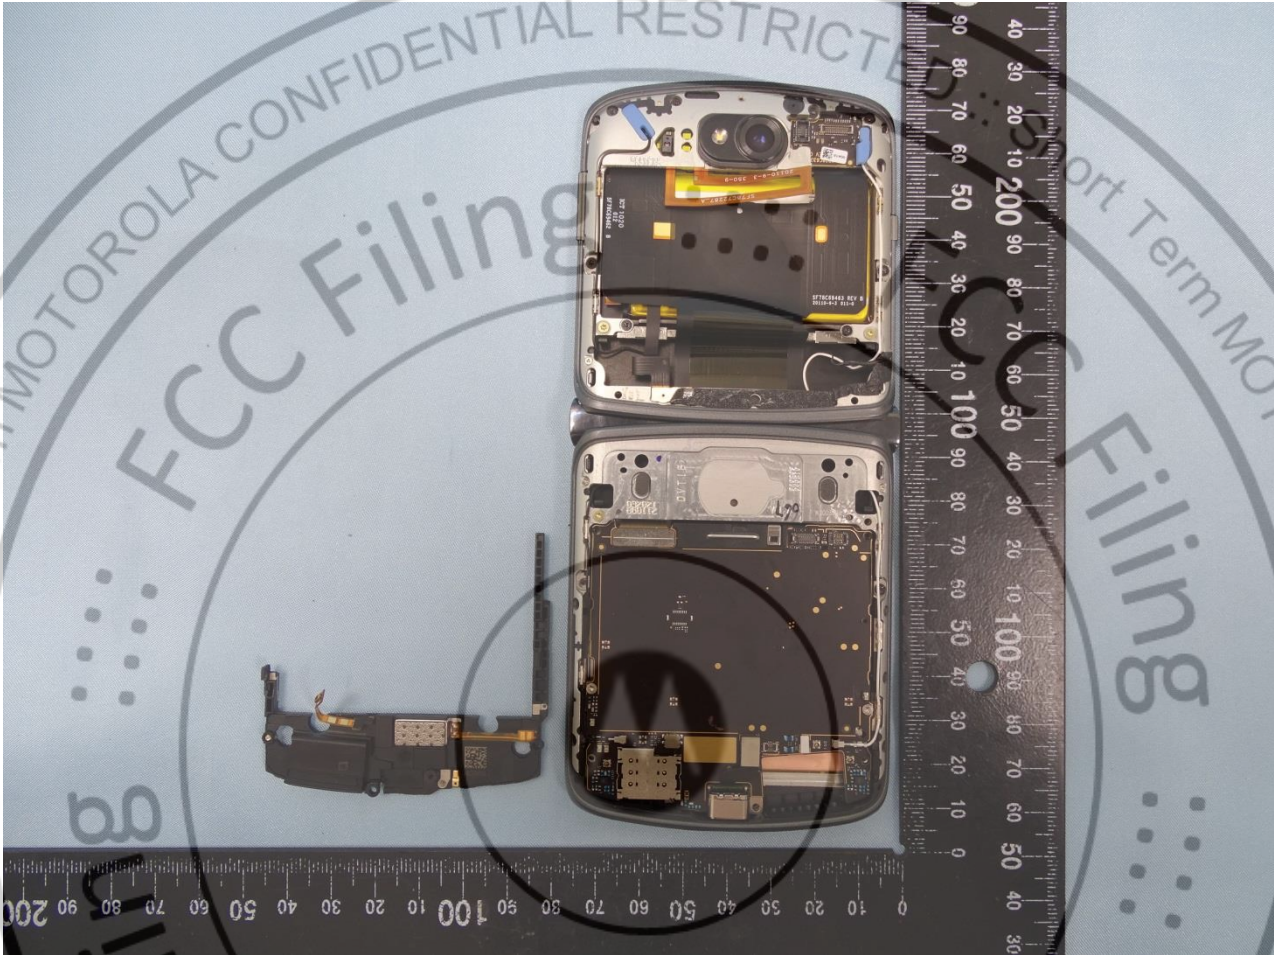

3. Internal Photograph of EUT

Brand Name: Motorola / Model Name: XT2071-4

Brand Name: Motorola / Model Name: XT2071-4

Brand Name: Motorola / Model Name: XT2071-4

Brand Name: Motorola / Model Name: XT2071-4

Brand Name: Motorola / Model Name: XT2071-4

Brand Name: Motorola / Model Name: XT2071-4

Brand Name: Motorola / Model Name: XT2071-4

Brand Name: Motorola / Model Name: XT2071-4

Brand Name: Motorola / Model Name: XT2071-4