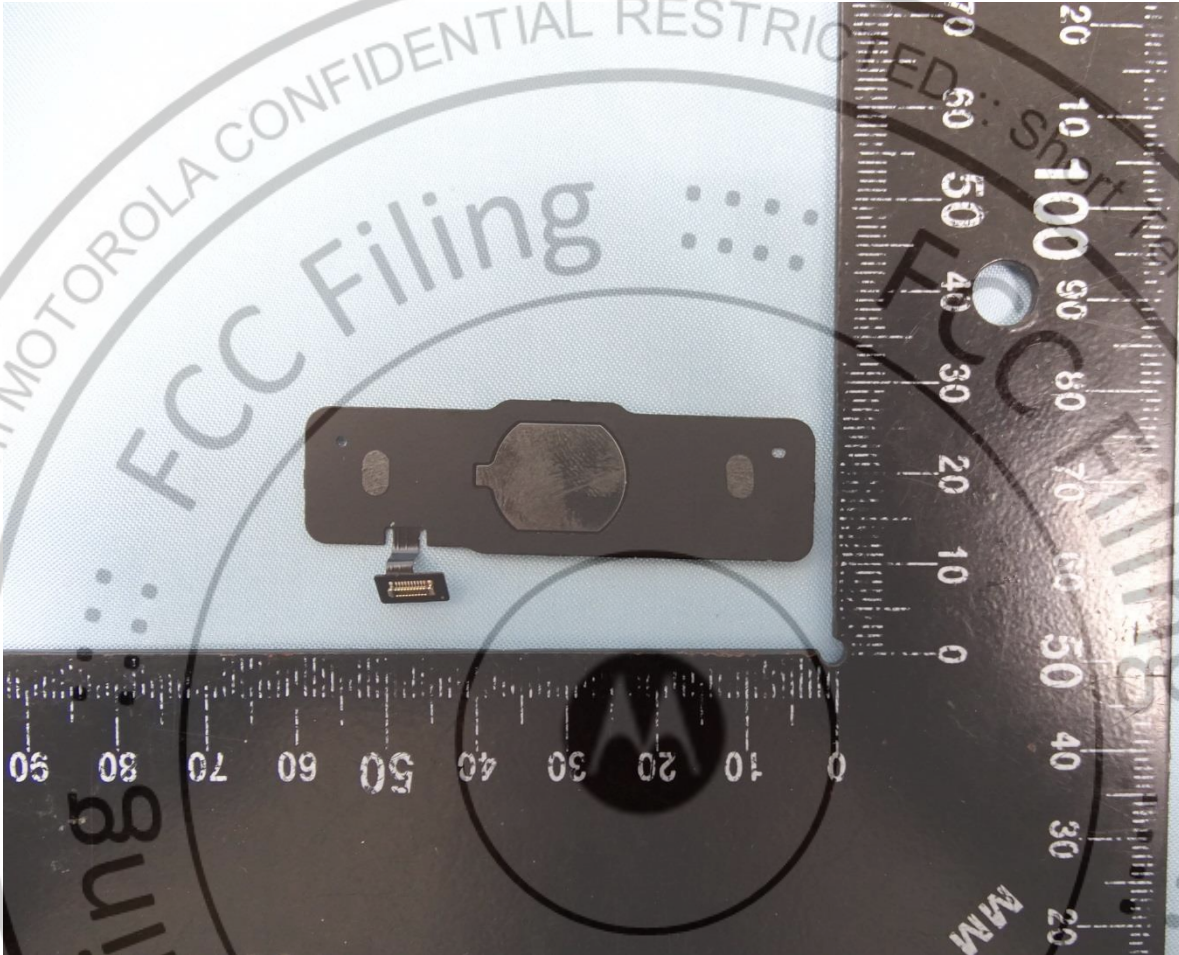

Brand Name: Motorola / Model Name: XT2071-4