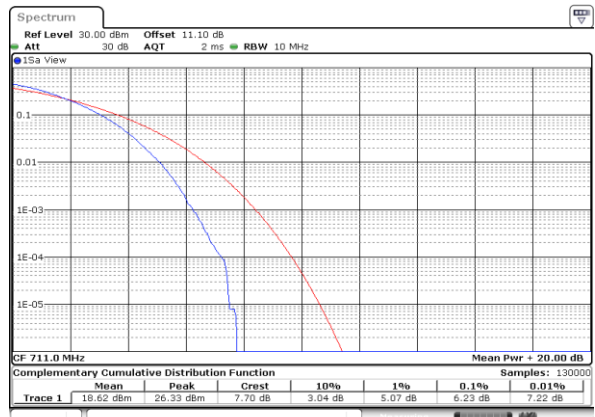

Lowest Channel / Full RB

Date: 30.MAY.2020 21:49:58

Middle Channel / 1RB

Date: 30.MAY.2020 21:49:23

Middle Channel / Full RB

Date: 30.MAY.2020 21:49:35

Highest Channel / 1RB

Date: 30.MAY.2020 21:49:58

Highest Channel / Full RB

Date: 30.MAY.2020 21:49:47

26dB Bandwidth

Mode	LTE Band 12 : 26dB BW(MHz)											
BW	1.4MHz		3MHz		5MHz		10MHz		15MHz		20MHz	
Mod.	QPSK	16QAM	QPSK	16QAM	QPSK	16QAM	QPSK	16QAM	QPSK	16QAM	QPSK	16QAM
Lowest CH	1.23	1.24	3.03	3.03	4.93	4.85	9.75	9.67	-	-	-	-
Middle CH	1.23	1.22	3.02	2.98	4.91	4.90	9.85	9.85	-	-	-	-
Highest CH	1.23	1.22	3.01	3.04	4.86	4.89	9.77	9.77	-	-	-	-
Mode	LTE Band 12 : 26dB BW(MHz)											
BW	1.4MHz		3MHz		5MHz		10MHz		15MHz		20MHz	
Mod.	64QAM		64QAM		64QAM		64QAM		64QAM		64QAM	
Lowest CH	1.23	-	3.06	-	4.88	-	9.73	-	-	-	-	-
Middle CH	1.23	-	3.04	-	4.82	-	9.93	-	-	-	-	-
Highest CH	1.24	-	2.99	-	4.90	-	9.71	-	-	-	-	-