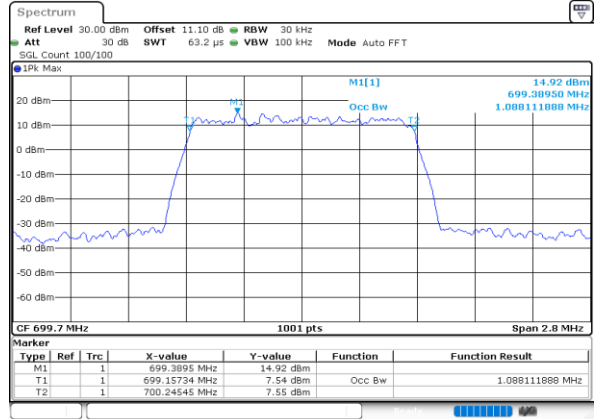

Lowest Channel / 1.4MHz / 16QAM

Date: 30.MAY.2020 21:27:39