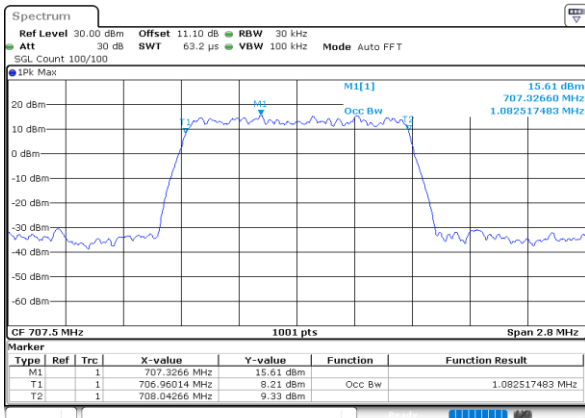

Middle Channel / 10MHz / 64QAM

Date: 30.MAY.2020 21:13:23

Highest Channel / 5MHz / 64QAM

Date: 30.MAY.2020 20:38:39

Highest Channel / 10MHz / 64QAM

Date: 30.MAY.2020 21:24:34

Occupied Bandwidth

Mode	LTE Band 12 : 99%OBW(MHz)											
BW	1.4MHz		3MHz		5MHz		10MHz		15MHz		20MHz	
Mod.	QPSK	16QAM	QPSK	16QAM	QPSK	16QAM	QPSK	16QAM	QPSK	16QAM	QPSK	16QAM
Lowest CH	1.09	1.09	2.72	2.73	4.49	4.51	9.01	8.97	-	-	-	-
Middle CH	1.08	1.10	2.72	2.72	4.48	4.49	9.03	8.99	-	-	-	-
Highest CH	1.09	1.09	2.72	2.72	4.49	4.50	9.01	8.97	-	-	-	-
Mode	LTE Band 12 : 99%OBW(MHz)											
BW	1.4MHz		3MHz		5MHz		10MHz		15MHz		20MHz	
Mod.	64QAM		64QAM		64QAM		64QAM		64QAM		64QAM	
Lowest CH	1.09	-	2.73	-	4.47	-	9.05	-	-	-	-	-
Middle CH	1.09	-	2.73	-	4.54	-	8.99	-	-	-	-	-
Highest CH	1.08	-	2.73	-	4.50	-	9.01	-	-	-	-	-

LTE Band 12

Lowest Channel / 1.4MHz / QPSK

Date: 30.MAY.2020 21:27:27

Lowest Channel / 1.4MHz / 16QAM

Date: 30.MAY.2020 21:27:39

Middle Channel / 1.4MHz / QPSK

Date: 30.MAY.2020 21:33:45

Middle Channel / 1.4MHz / 16QAM

Date: 30.MAY.2020 21:33:34

Highest Channel / 1.4MHz / QPSK

Date: 30.MAY.2020 21:35:39

Highest Channel / 1.4MHz / 16QAM

Date: 30.MAY.2020 21:35:50

LTE Band 12

Lowest Channel / 3MHz / QPSK

Date: 30.MAY.2020 20:12:55