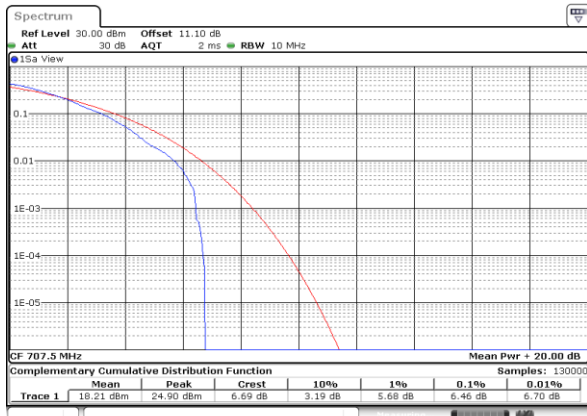

Date: 30.MAY.2020 21:50:43

Highest Channel / 1RB

Date: 30.MAY.2020 21:51:06

Highest Channel / Full RB

Date: 30.MAY.2020 21:50:55

LTE Band 12 / 10MHz / 64QAM

Lowest Channel / 1RB

Date: 30.MAY.2020 21:49:12

Lowest Channel / Full RB

Date: 30.MAY.2020 21:49:58

Middle Channel / 1RB

Date: 30.MAY.2020 21:49:23

Middle Channel / Full RB

Date: 30.MAY.2020 21:49:35

Highest Channel / 1RB

Date: 30.MAY.2020 21:49:58

Highest Channel / Full RB

Date: 30.MAY.2020 21:49:47

26dB Bandwidth

Mode	LTE Band 12 : 26dB BW(MHz)											
BW	1.4MHz		3MHz		5MHz		10MHz		15MHz		20MHz	
Mod.	QPSK	16QAM	QPSK	16QAM	QPSK	16QAM	QPSK	16QAM	QPSK	16QAM	QPSK	16QAM
Lowest CH	1.23	1.24	3.03	3.03	4.93	4.85	9.75	9.67	-	-	-	-
Middle CH	1.23	1.22	3.02	2.98	4.91	4.90	9.85	9.85	-	-	-	-
Highest CH	1.23	1.22	3.01	3.04	4.86	4.89	9.77	9.77	-	-	-	-
Mode	LTE Band 12 : 26dB BW(MHz)											
BW	1.4MHz		3MHz		5MHz		10MHz		15MHz		20MHz	
Mod.	64QAM		64QAM		64QAM		64QAM		64QAM		64QAM	
Lowest CH	1.23	-	3.06	-	4.88	-	9.73	-	-	-	-	-
Middle CH	1.23	-	3.04	-	4.82	-	9.93	-	-	-	-	-
Highest CH	1.24	-	2.99	-	4.90	-	9.71	-	-	-	-	-