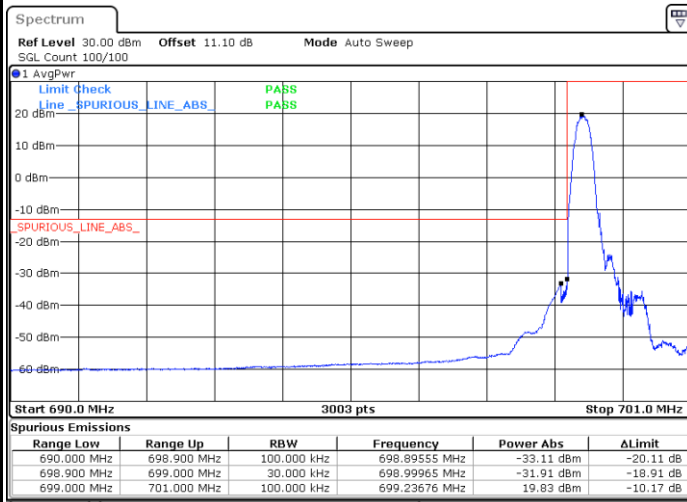

Date: 30.MAY.2020 20:31:19

LTE Band 12

Lowest Channel / 5MHz / 64QAM

Date: 30.MAY.2020 20:34:22

Lowest Channel / 10MHz / 64QAM

Date: 30.MAY.2020 21:10:09

Middle Channel / 5MHz / 64QAM

Date: 30.MAY.2020 20:37:25

Middle Channel / 10MHz / 64QAM

Date: 30.MAY.2020 21:13:12

Highest Channel / 5MHz / 64QAM

Date: 30.MAY.2020 20:38:27

Highest Channel / 10MHz / 64QAM

Date: 30.MAY.2020 21:14:14

Conducted Band Edge

LTE Band 12 / 1.4MHz / 16QAM

Lowest Band Edge / 1 RB

Date: 30.MAY.2020 21:31:02

Highest Band Edge / 1 RB

Date: 30.MAY.2020 21:39:14

Lowest Band Edge / Full RB

Date: 30.MAY.2020 21:30:02

Highest Band Edge / Full RB

Date: 30.MAY.2020 21:38:14

LTE Band 12 / 1.4MHz / 64QAM

Lowest Band Edge / 1 RB

Date: 30.MAY.2020 21:43:58

Highest Band Edge / 1 RB

Date: 30.MAY.2020 21:48:03

Lowest Band Edge / Full RB

Date: 30.MAY.2020 21:42:58

Highest Band Edge / Full RB