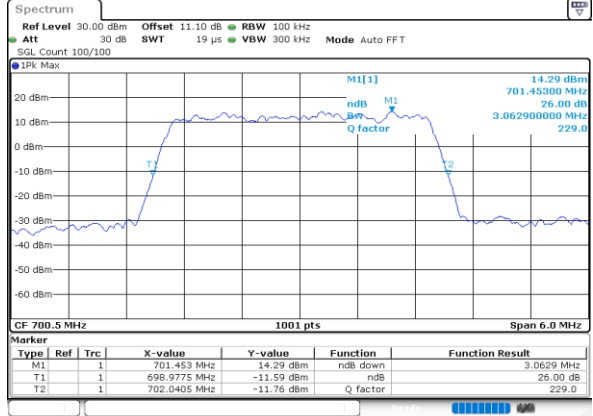

Highest Channel / 10MHz / QPSK

Date: 30.MAY.2020 21:04:37

Highest Channel / 10MHz / 16QAM

Date: 30.MAY.2020 21:04:25

LTE Band 12

Lowest Channel / 1.4MHz / 64QAM

Date: 30.MAY.2020 21:41:58

Lowest Channel / 3MHz / 64QAM