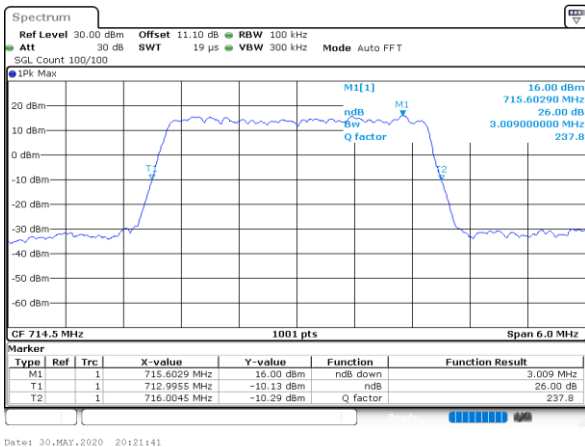

Highest Channel / 3MHz / QPSK

Date: 30.MAY.2020 20:21:41