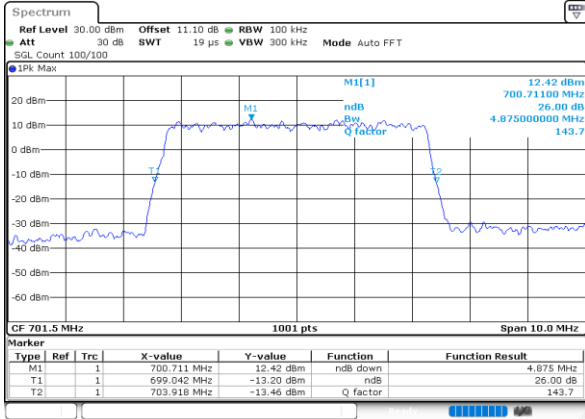

LTE Band 12

Lowest Channel / 5MHz / 64QAM

Date: 30.MAY.2020 20:34:34