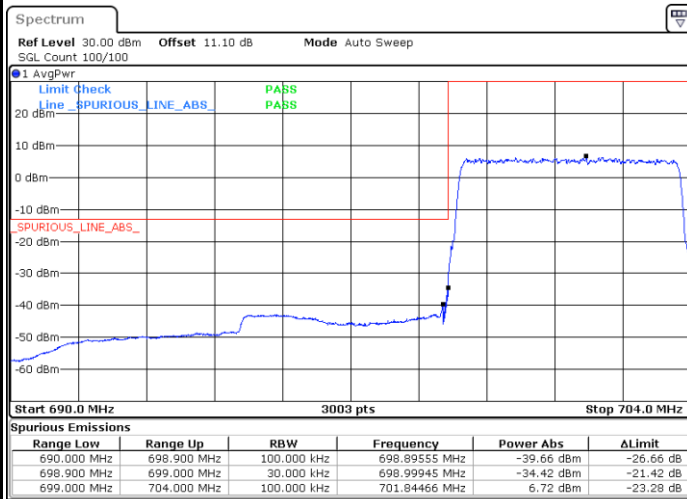

Date: 30.MAY.2020 20:15:29

Highest Band Edge / Full RB

Date: 30.MAY.2020 20:23:40

LTE Band 12 / 3MHz / 64QAM

Lowest Band Edge / 1 RB

Date: 30.MAY.2020 20:29:24

Highest Band Edge / 1 RB

Date: 30.MAY.2020 20:33:29

Lowest Band Edge / Full RB

Date: 30.MAY.2020 20:28:24

Highest Band Edge / Full RB

Date: 30.MAY.2020 20:32:29

LTE Band 12 / 5MHz / QPSK

Lowest Band Edge / 1 RB

Date: 30.MAY.2020 20:46:06

Highest Band Edge / 1 RB

Date: 30.MAY.2020 20:53:17

Lowest Band Edge / Full RB

Date: 30.MAY.2020 20:43:06

Highest Band Edge / Full RB

Date: 30.MAY.2020 20:51:17

LTE Band 12 / 5MHz / 16QAM

Lowest Band Edge / 1RB

Highest Band Edge / 1 RB

Lowest Band Edge / Full RB

Highest Band Edge / Full RB

LTE Band 12 / 5MHz / 64QAM

Lowest Band Edge / 1RB

Date: 30.MAY.2020 20:36:33

Highest Band Edge / 1 RB

Date: 30.MAY.2020 20:40:39

Lowest Band Edge / Full RB