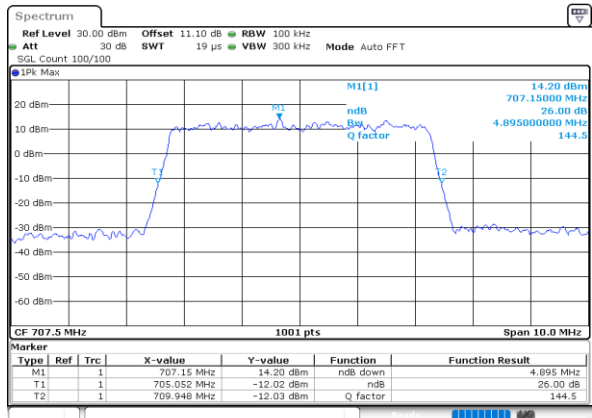

Middle Channel / 5MHz / 16QAM

Date: 30.MAY.2020 20:48:11