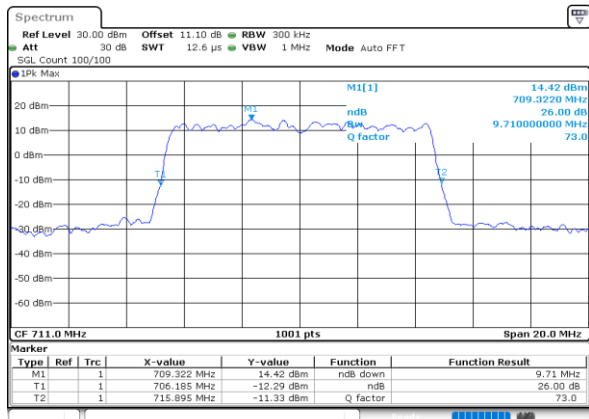

Middle Channel / 10MHz / 64QAM

Date: 30.MAY.2020 21:13:23

Highest Channel / 5MHz / 64QAM

Date: 30.MAY.2020 20:38:39

Highest Channel / 10MHz / 64QAM

Date: 30.MAY.2020 21:24:34

Occupied Bandwidth

Mode	LTE Band 12 : 99%OBW(MHz)											
BW	1.4MHz		3MHz		5MHz		10MHz		15MHz		20MHz	
Mod.	QPSK	16QAM	QPSK	16QAM	QPSK	16QAM	QPSK	16QAM	QPSK	16QAM	QPSK	16QAM
Lowest CH	1.09	1.09	2.72	2.73	4.49	4.51	9.01	8.97	-	-	-	-
Middle CH	1.08	1.10	2.72	2.72	4.48	4.49	9.03	8.99	-	-	-	-
Highest CH	1.09	1.09	2.72	2.72	4.49	4.50	9.01	8.97	-	-	-	-
Mode	LTE Band 12 : 99%OBW(MHz)											
BW	1.4MHz		3MHz		5MHz		10MHz		15MHz		20MHz	
Mod.	64QAM		64QAM		64QAM		64QAM		64QAM		64QAM	
Lowest CH	1.09	-	2.73	-	4.47	-	9.05	-	-	-	-	-
Middle CH	1.09	-	2.73	-	4.54	-	8.99	-	-	-	-	-
Highest CH	1.08	-	2.73	-	4.50	-	9.01	-	-	-	-	-

LTE Band 12

Lowest Channel / 1.4MHz / QPSK

Date: 30.MAY.2020 21:27:27

Lowest Channel / 1.4MHz / 16QAM

Date: 30.MAY.2020 21:27:39

Middle Channel / 1.4MHz / QPSK

Date: 30.MAY.2020 21:33:45

Middle Channel / 1.4MHz / 16QAM