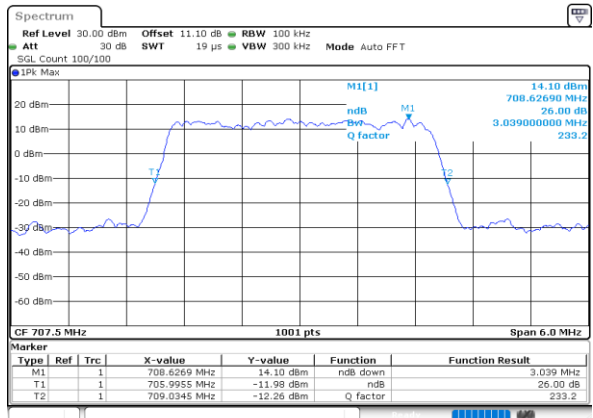

Highest Channel / 10MHz / QPSK

Date: 30.MAY.2020 21:04:37

Highest Channel / 10MHz / 16QAM

Date: 30.MAY.2020 21:04:25

LTE Band 12

Lowest Channel / 1.4MHz / 64QAM

Date: 30.MAY.2020 21:41:58

Lowest Channel / 3MHz / 64QAM

Date: 30.MAY.2020 20:12:14

Middle Channel / 1.4MHz / 64QAM

Date: 30.MAY.2020 21:45:01

Middle Channel / 3MHz / 64QAM

Date: 30.MAY.2020 20:13:27

Highest Channel / 1.4MHz / 64QAM

Date: 30.MAY.2020 21:46:04

Highest Channel / 3MHz / 64QAM