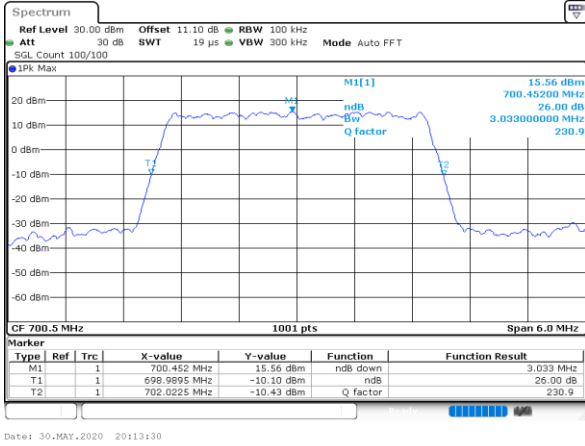

Date: 30.MAY.2020 21:34:08

Highest Channel / 1.4MHz / QPSK

Date: 30.MAY.2020 21:36:14

Highest Channel / 1.4MHz / 16QAM

Date: 30.MAY.2020 21:36:02

LTE Band 12

Lowest Channel / 3MHz / QPSK

Date: 30.MAY.2020 20:13:30