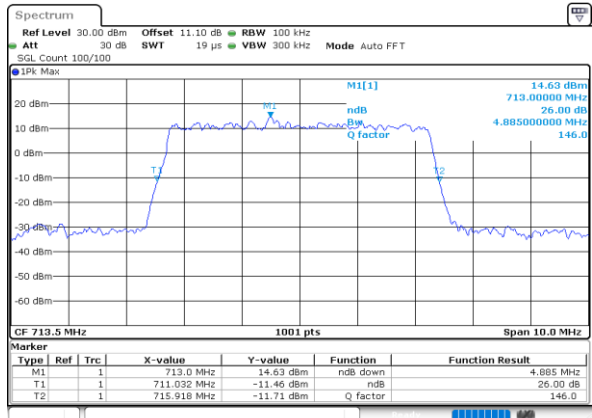

Date: 30.MAY.2020 20:48:00

Middle Channel / 5MHz / 16QAM

Date: 30.MAY.2020 20:48:11

Highest Channel / 5MHz / QPSK

Date: 30.MAY.2020 20:50:17

Highest Channel / 5MHz / 16QAM

Date: 30.MAY.2020 20:50:06

LTE Band 12