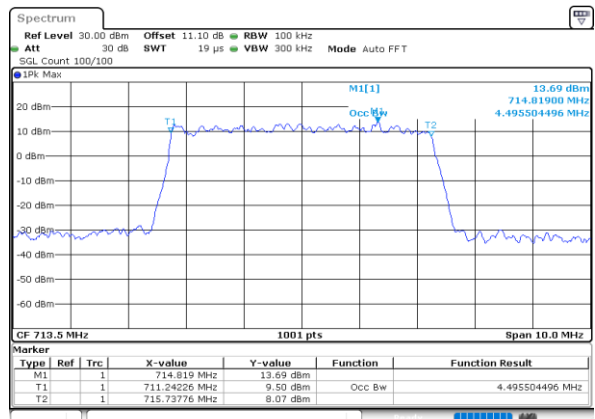

Date: 30.MAY.2020 20:47:49

Middle Channel / 5MHz / 16QAM

Date: 30.MAY.2020 20:47:38

Highest Channel / 5MHz / QPSK

Date: 30.MAY.2020 20:49:42

Highest Channel / 5MHz / 16QAM

Date: 30.MAY.2020 20:49:54

LTE Band 12