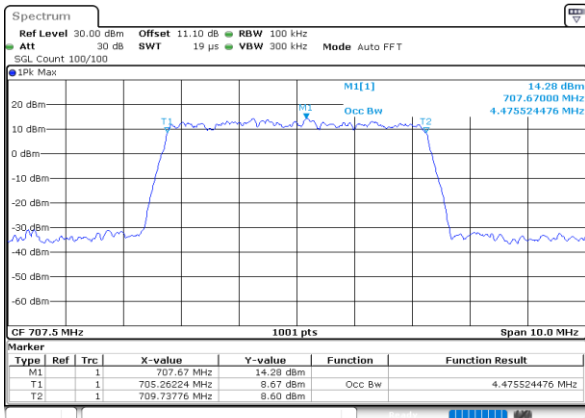

Highest Channel / 3MHz / 16QAM

Date: 30.MAY.2020 20:21:19

LTE Band 12

Lowest Channel / 5MHz / QPSK

Date: 30.MAY.2020 20:41:31

Lowest Channel / 5MHz / 16QAM

Date: 30.MAY.2020 20:41:43

Middle Channel / 5MHz / QPSK

Date: 30.MAY.2020 20:47:49

Middle Channel / 5MHz / 16QAM

Date: 30.MAY.2020 20:47:38

Highest Channel / 5MHz / QPSK

Date: 30.MAY.2020 20:49:42

Highest Channel / 5MHz / 16QAM

Date: 30.MAY.2020 20:49:54

LTE Band 12