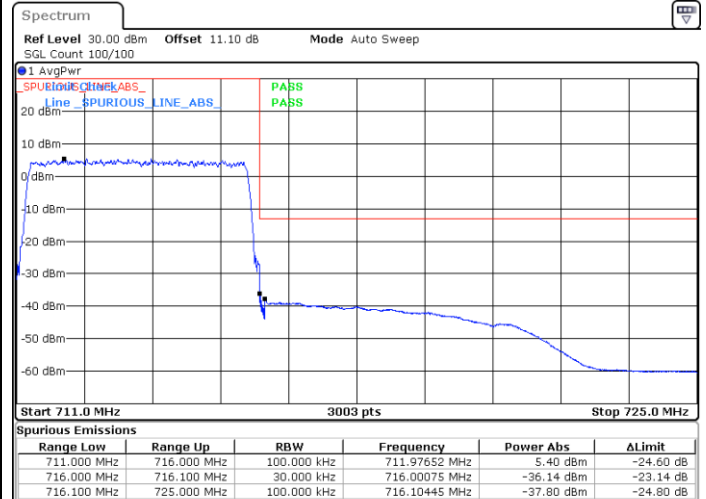

Lowest Band Edge / Full RB

Date: 30.MAY.2020 20:28:24

Highest Band Edge / Full RB

Date: 30.MAY.2020 20:32:29

LTE Band 12 / 5MHz / QPSK

Lowest Band Edge / 1 RB

Date: 30.MAY.2020 20:46:06

Highest Band Edge / 1 RB

Date: 30.MAY.2020 20:53:17

Lowest Band Edge / Full RB

Date: 30.MAY.2020 20:43:06

Highest Band Edge / Full RB

Date: 30.MAY.2020 20:51:17

LTE Band 12 / 5MHz / 16QAM

Lowest Band Edge / 1RB

Highest Band Edge / 1 RB

Lowest Band Edge / Full RB

Highest Band Edge / Full RB

LTE Band 12 / 5MHz / 64QAM

Lowest Band Edge / 1RB

Date: 30.MAY.2020 20:36:33

Highest Band Edge / 1 RB

Date: 30.MAY.2020 20:40:39

Lowest Band Edge / Full RB