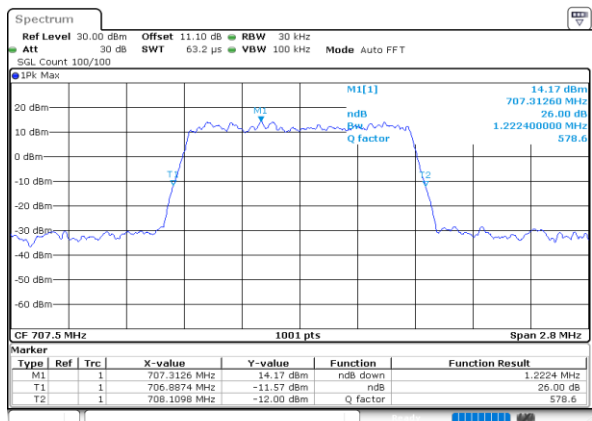

Highest Channel / Full RB

Date: 30.MAY.2020 21:49:47

26dB Bandwidth

Mode	LTE Band 12 : 26dB BW(MHz)											
BW	1.4MHz		3MHz		5MHz		10MHz		15MHz		20MHz	
Mod.	QPSK	16QAM	QPSK	16QAM	QPSK	16QAM	QPSK	16QAM	QPSK	16QAM	QPSK	16QAM
Lowest CH	1.23	1.24	3.03	3.03	4.93	4.85	9.75	9.67	-	-	-	-
Middle CH	1.23	1.22	3.02	2.98	4.91	4.90	9.85	9.85	-	-	-	-
Highest CH	1.23	1.22	3.01	3.04	4.86	4.89	9.77	9.77	-	-	-	-
Mode	LTE Band 12 : 26dB BW(MHz)											
BW	1.4MHz		3MHz		5MHz		10MHz		15MHz		20MHz	
Mod.	64QAM		64QAM		64QAM		64QAM		64QAM		64QAM	
Lowest CH	1.23	-	3.06	-	4.88	-	9.73	-	-	-	-	-
Middle CH	1.23	-	3.04	-	4.82	-	9.93	-	-	-	-	-
Highest CH	1.24	-	2.99	-	4.90	-	9.71	-	-	-	-	-

LTE Band 12

Lowest Channel / 1.4MHz / QPSK

Date: 30.MAY.2020 21:28:03

Lowest Channel / 1.4MHz / 16QAM

Date: 30.MAY.2020 21:27:51

Middle Channel / 1.4MHz / QPSK

Date: 30.MAY.2020 21:33:56

Middle Channel / 1.4MHz / 16QAM

Date: 30.MAY.2020 21:34:08

Highest Channel / 1.4MHz / QPSK

Date: 30.MAY.2020 21:36:14

Highest Channel / 1.4MHz / 16QAM

Date: 30.MAY.2020 21:36:02

LTE Band 12

Lowest Channel / 3MHz / QPSK

Date: 30.MAY.2020 20:13:30