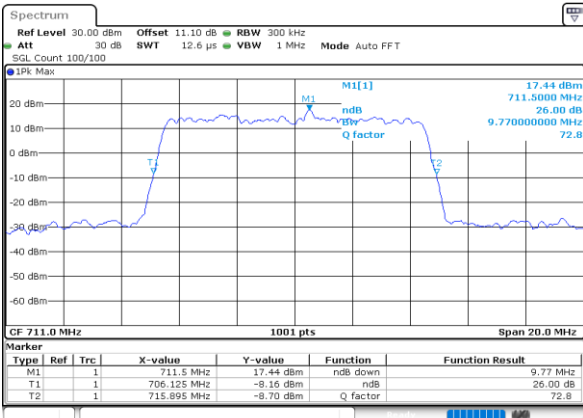

Lowest Channel / 10MHz / QPSK

Date: 30.MAY.2020 20:56:26

Lowest Channel / 10MHz / 16QAM

Date: 30.MAY.2020 20:56:14

Middle Channel / 10MHz / QPSK

Date: 30.MAY.2020 21:02:19

Middle Channel / 10MHz / 16QAM

Date: 30.MAY.2020 21:02:31

Highest Channel / 10MHz / QPSK

Date: 30.MAY.2020 21:04:37

Highest Channel / 10MHz / 16QAM

Date: 30.MAY.2020 21:04:25

LTE Band 12

Lowest Channel / 1.4MHz / 64QAM

Date: 30.MAY.2020 21:41:58

Lowest Channel / 3MHz / 64QAM