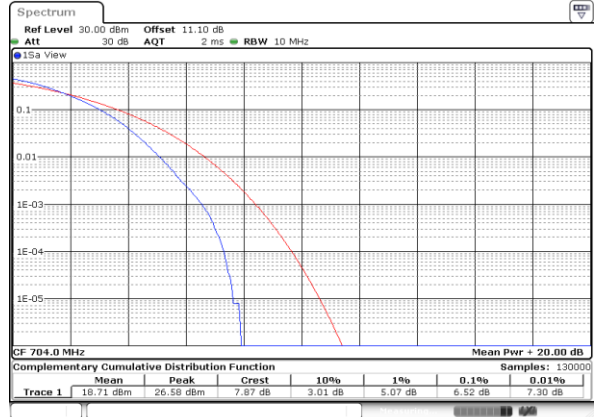

Date: 30.MAY.2020 21:50:43

Highest Channel / 1RB

Date: 30.MAY.2020 21:51:06

Highest Channel / Full RB

Date: 30.MAY.2020 21:50:55

LTE Band 12 / 10MHz / 64QAM

Lowest Channel / 1RB

Date: 30.MAY.2020 21:49:12

Lowest Channel / Full RB

Date: 30.MAY.2020 21:49:58

Middle Channel / 1RB

Date: 30.MAY.2020 21:49:23

Middle Channel / Full RB

Date: 30.MAY.2020 21:49:35

Highest Channel / 1RB

Date: 30.MAY.2020 21:49:58

Highest Channel / Full RB

Date: 30.MAY.2020 21:49:47

26dB Bandwidth

Mode	LTE Band 12 : 26dB BW(MHz)											
BW	1.4MHz		3MHz		5MHz		10MHz		15MHz		20MHz	
Mod.	QPSK	16QAM	QPSK	16QAM	QPSK	16QAM	QPSK	16QAM	QPSK	16QAM	QPSK	16QAM
Lowest CH	1.23	1.24	3.03	3.03	4.93	4.85	9.75	9.67	-	-	-	-
Middle CH	1.23	1.22	3.02	2.98	4.91	4.90	9.85	9.85	-	-	-	-
Highest CH	1.23	1.22	3.01	3.04	4.86	4.89	9.77	9.77	-	-	-	-
Mode	LTE Band 12 : 26dB BW(MHz)											
BW	1.4MHz		3MHz		5MHz		10MHz		15MHz		20MHz	
Mod.	64QAM		64QAM		64QAM		64QAM		64QAM		64QAM	
Lowest CH	1.23	-	3.06	-	4.88	-	9.73	-	-	-	-	-
Middle CH	1.23	-	3.04	-	4.82	-	9.93	-	-	-	-	-
Highest CH	1.24	-	2.99	-	4.90	-	9.71	-	-	-	-	-