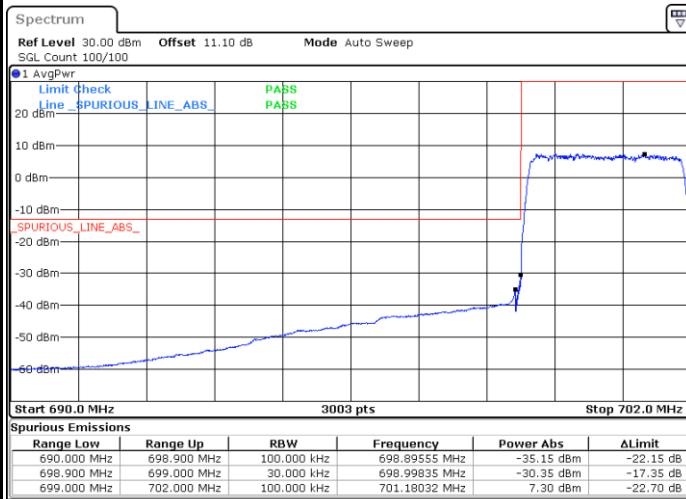

Date: 30.MAY.2020 21:47:03

LTE Band 12 / 3MHz / QPSK

Lowest Band Edge / 1RB

Date: 30.MAY.2020 20:17:29

Highest Band Edge / 1 RB

Date: 30.MAY.2020 20:25:40

Lowest Band Edge / Full RB

Date: 30.MAY.2020 20:14:30

Highest Band Edge / Full RB

Date: 30.MAY.2020 20:22:41

LTE Band 12 / 3MHz / 16QAM

Lowest Band Edge / 1 RB

Date: 30.MAY.2020 20:16:29

Highest Band Edge / 1 RB

Date: 30.MAY.2020 20:24:40

Lowest Band Edge / Full RB

Date: 30.MAY.2020 20:15:29

Highest Band Edge / Full RB

Date: 30.MAY.2020 20:23:40

LTE Band 12 / 3MHz / 64QAM

Lowest Band Edge / 1 RB

Date: 30.MAY.2020 20:29:24

Highest Band Edge / 1 RB

Date: 30.MAY.2020 20:33:29

Lowest Band Edge / Full RB

Date: 30.MAY.2020 20:28:24

Highest Band Edge / Full RB

Date: 30.MAY.2020 20:32:29

LTE Band 12 / 5MHz / QPSK

Lowest Band Edge / 1 RB

Date: 30.MAY.2020 20:46:06

Highest Band Edge / 1 RB