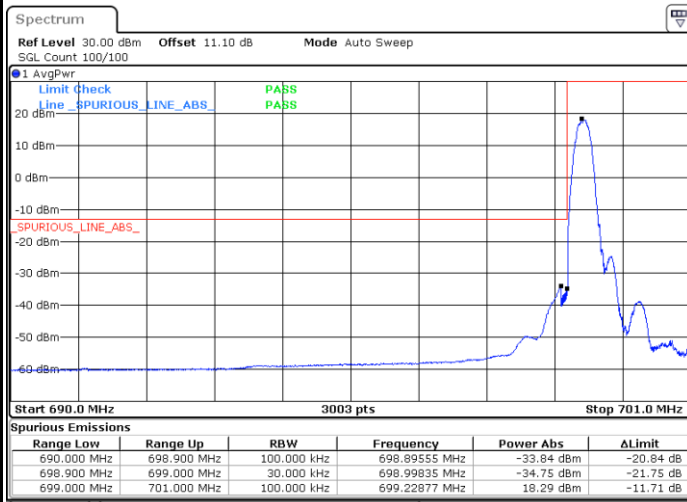

Middle Channel / 10MHz / 64QAM

Date: 30.MAY.2020 21:13:12

Highest Channel / 5MHz / 64QAM

Date: 30.MAY.2020 20:38:27

Highest Channel / 10MHz / 64QAM

Date: 30.MAY.2020 21:14:14

Conducted Band Edge

LTE Band 12 / 1.4MHz / 16QAM

Lowest Band Edge / 1 RB

Date: 30.MAY.2020 21:31:02

Highest Band Edge / 1 RB

Date: 30.MAY.2020 21:39:14

Lowest Band Edge / Full RB

Date: 30.MAY.2020 21:30:02

Highest Band Edge / Full RB

Date: 30.MAY.2020 21:38:14

LTE Band 12 / 1.4MHz / 64QAM

Lowest Band Edge / 1 RB

Date: 30.MAY.2020 21:43:58

Highest Band Edge / 1 RB

Date: 30.MAY.2020 21:48:03

Lowest Band Edge / Full RB

Date: 30.MAY.2020 21:42:58

Highest Band Edge / Full RB

Date: 30.MAY.2020 21:47:03

LTE Band 12 / 3MHz / QPSK

Lowest Band Edge / 1RB

Date: 30.MAY.2020 20:17:29

Highest Band Edge / 1 RB

Date: 30.MAY.2020 20:25:40

Lowest Band Edge / Full RB

Date: 30.MAY.2020 20:14:30