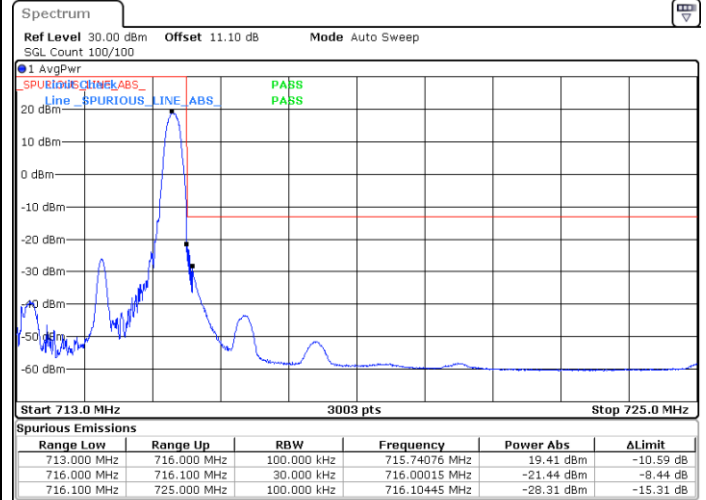

Date: 30.MAY.2020 21:47:03

LTE Band 12 / 3MHz / QPSK

Lowest Band Edge / 1RB

Date: 30.MAY.2020 20:17:29

Highest Band Edge / 1 RB

Date: 30.MAY.2020 20:25:40

Lowest Band Edge / Full RB

Date: 30.MAY.2020 20:14:30

Highest Band Edge / Full RB

Date: 30.MAY.2020 20:22:41

LTE Band 12 / 3MHz / 16QAM

Lowest Band Edge / 1 RB

Date: 30.MAY.2020 20:16:29

Highest Band Edge / 1 RB

Date: 30.MAY.2020 20:24:40

Lowest Band Edge / Full RB

Date: 30.MAY.2020 20:15:29

Highest Band Edge / Full RB

Date: 30.MAY.2020 20:23:40

LTE Band 12 / 3MHz / 64QAM

Lowest Band Edge / 1 RB

Date: 30.MAY.2020 20:29:24

Highest Band Edge / 1 RB

Date: 30.MAY.2020 20:33:29

Lowest Band Edge / Full RB

Date: 30.MAY.2020 20:28:24

Highest Band Edge / Full RB

Date: 30.MAY.2020 20:32:29

LTE Band 12 / 5MHz / QPSK

Lowest Band Edge / 1 RB

Date: 30.MAY.2020 20:46:06

Highest Band Edge / 1 RB