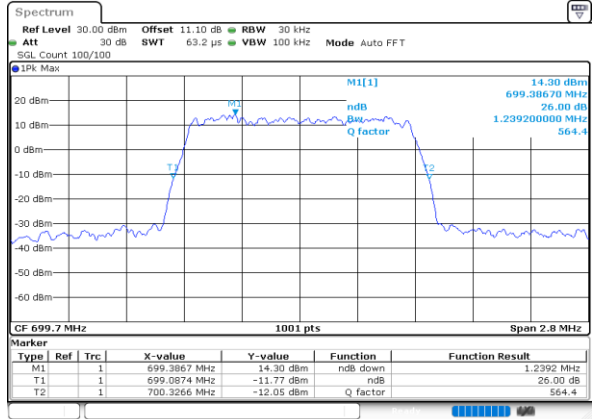

Lowest Channel / 1.4MHz / 16QAM

Date: 30.MAY.2020 21:27:51