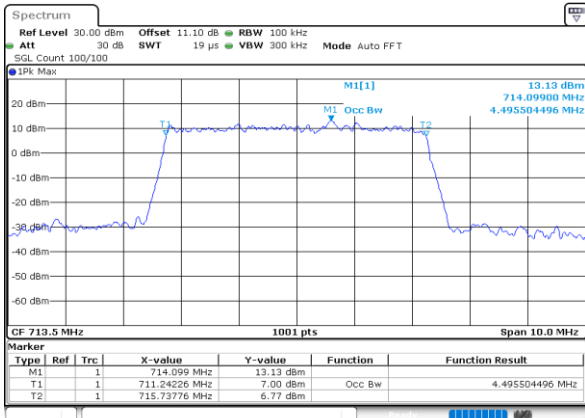

Date: 30.MAY.2020 20:31:19

LTE Band 12

Lowest Channel / 5MHz / 64QAM

Date: 30.MAY.2020 20:34:22

Lowest Channel / 10MHz / 64QAM

Date: 30.MAY.2020 21:10:09

Middle Channel / 5MHz / 64QAM

Date: 30.MAY.2020 20:37:25

Middle Channel / 10MHz / 64QAM

Date: 30.MAY.2020 21:13:12

Highest Channel / 5MHz / 64QAM

Date: 30.MAY.2020 20:38:27

Highest Channel / 10MHz / 64QAM

Date: 30.MAY.2020 21:14:14

Conducted Band Edge

LTE Band 12 / 1.4MHz / 16QAM

Lowest Band Edge / 1 RB

Date: 30.MAY.2020 21:31:02

Highest Band Edge / 1 RB

Date: 30.MAY.2020 21:39:14

Lowest Band Edge / Full RB

Date: 30.MAY.2020 21:30:02

Highest Band Edge / Full RB

Date: 30.MAY.2020 21:38:14