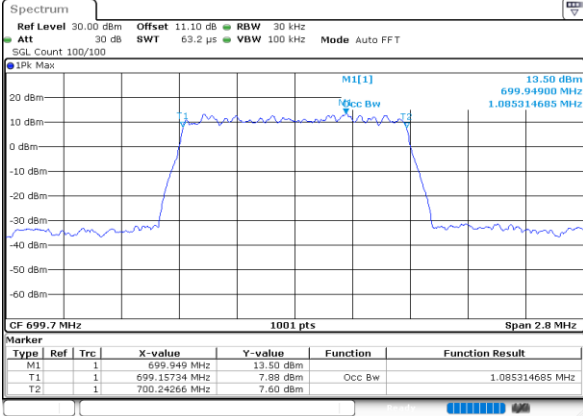

Highest Channel / 10MHz / QPSK

Date: 30.MAY.2020 21:04:02

Highest Channel / 10MHz / 16QAM

Date: 30.MAY.2020 21:04:13

LTE Band 12

Lowest Channel / 1.4MHz / 64QAM

Date: 30.MAY.2020 21:41:46

Lowest Channel / 3MHz / 64QAM

Date: 30.MAY.2020 20:12:13

Middle Channel / 1.4MHz / 64QAM

Date: 30.MAY.2020 21:44:49

Middle Channel / 3MHz / 64QAM

Date: 30.MAY.2020 20:30:15

Highest Channel / 1.4MHz / 64QAM

Date: 30.MAY.2020 21:45:52

Highest Channel / 3MHz / 64QAM