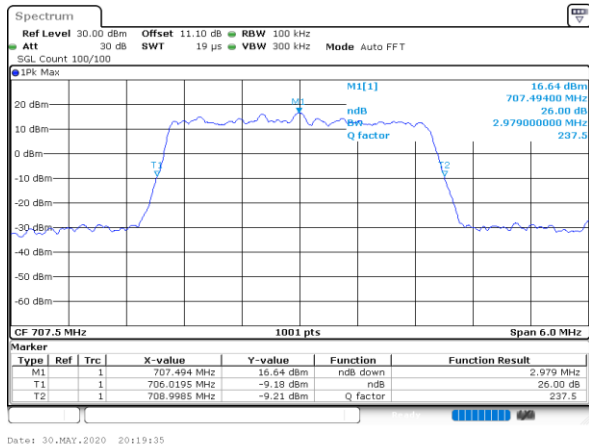

Middle Channel / 3MHz / 16QAM

Date: 30.MAY.2020 20:19:35