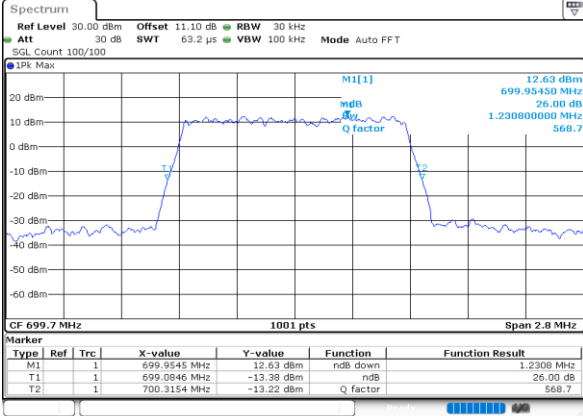

Highest Channel / 10MHz / QPSK

Date: 30.MAY.2020 21:04:37

Highest Channel / 10MHz / 16QAM

Date: 30.MAY.2020 21:04:25

LTE Band 12

Lowest Channel / 1.4MHz / 64QAM

Date: 30.MAY.2020 21:41:58

Lowest Channel / 3MHz / 64QAM

Date: 30.MAY.2020 20:12:14

Middle Channel / 1.4MHz / 64QAM

Date: 30.MAY.2020 21:45:01

Middle Channel / 3MHz / 64QAM

Date: 30.MAY.2020 20:13:27

Highest Channel / 1.4MHz / 64QAM

Date: 30.MAY.2020 21:46:04

Highest Channel / 3MHz / 64QAM