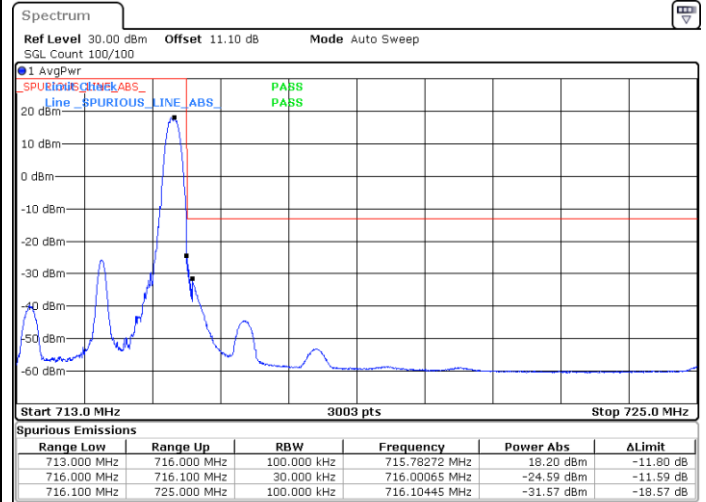

Highest Band Edge / Full RB

Date: 30.MAY.2020 20:22:41

LTE Band 12 / 3MHz / 16QAM

Lowest Band Edge / 1 RB

Date: 30.MAY.2020 20:16:29

Highest Band Edge / 1 RB

Date: 30.MAY.2020 20:24:40

Lowest Band Edge / Full RB

Date: 30.MAY.2020 20:15:29

Highest Band Edge / Full RB

Date: 30.MAY.2020 20:23:40

LTE Band 12 / 3MHz / 64QAM

Lowest Band Edge / 1 RB

Date: 30.MAY.2020 20:29:24

Highest Band Edge / 1 RB

Date: 30.MAY.2020 20:33:29

Lowest Band Edge / Full RB

Date: 30.MAY.2020 20:28:24

Highest Band Edge / Full RB

Date: 30.MAY.2020 20:32:29

LTE Band 12 / 5MHz / QPSK

Lowest Band Edge / 1 RB

Date: 30.MAY.2020 20:46:06

Highest Band Edge / 1 RB

Date: 30.MAY.2020 20:53:17

Lowest Band Edge / Full RB

Date: 30.MAY.2020 20:43:06

Highest Band Edge / Full RB

Date: 30.MAY.2020 20:51:17

LTE Band 12 / 5MHz / 16QAM

Lowest Band Edge / 1RB

Highest Band Edge / 1 RB