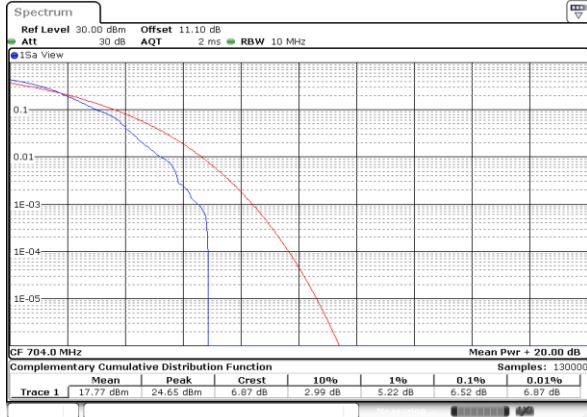

Date: 30.MAY.2020 21:50:43

Highest Channel / 1RB

Date: 30.MAY.2020 21:51:06

Highest Channel / Full RB

Date: 30.MAY.2020 21:50:55

LTE Band 12 / 10MHz / 64QAM

Lowest Channel / 1RB

Date: 30.MAY.2020 21:49:12

Lowest Channel / Full RB

Date: 30.MAY.2020 21:49:58

Middle Channel / 1RB

Date: 30.MAY.2020 21:49:23

Middle Channel / Full RB

Date: 30.MAY.2020 21:49:35

Highest Channel / 1RB

Date: 30.MAY.2020 21:49:58