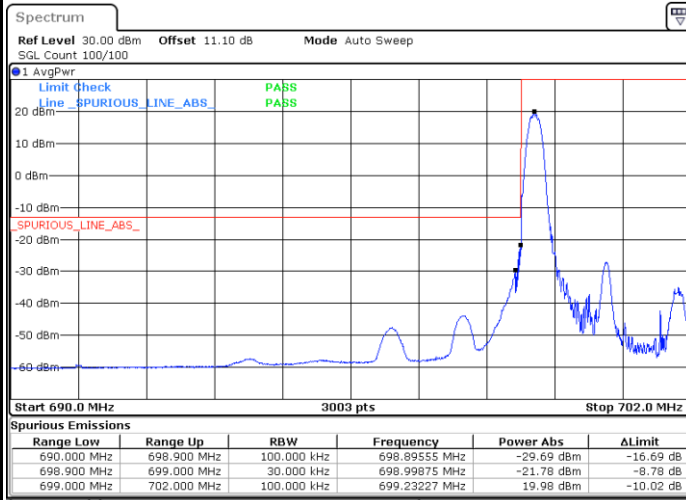

Date: 30.MAY.2020 21:47:03

LTE Band 12 / 3MHz / QPSK

Lowest Band Edge / 1RB

Date: 30.MAY.2020 20:17:29

Highest Band Edge / 1 RB

Date: 30.MAY.2020 20:25:40

Lowest Band Edge / Full RB

Date: 30.MAY.2020 20:14:30

Highest Band Edge / Full RB

Date: 30.MAY.2020 20:22:41

LTE Band 12 / 3MHz / 16QAM

Lowest Band Edge / 1 RB

Date: 30.MAY.2020 20:16:29

Highest Band Edge / 1 RB

Date: 30.MAY.2020 20:24:40

Lowest Band Edge / Full RB

Date: 30.MAY.2020 20:15:29

Highest Band Edge / Full RB

Date: 30.MAY.2020 20:23:40

LTE Band 12 / 3MHz / 64QAM

Lowest Band Edge / 1 RB

Date: 30.MAY.2020 20:29:24

Highest Band Edge / 1 RB

Date: 30.MAY.2020 20:33:29

Lowest Band Edge / Full RB

Date: 30.MAY.2020 20:28:24

Highest Band Edge / Full RB

Date: 30.MAY.2020 20:32:29

LTE Band 12 / 5MHz / QPSK

Lowest Band Edge / 1 RB

Date: 30.MAY.2020 20:46:06

Highest Band Edge / 1 RB