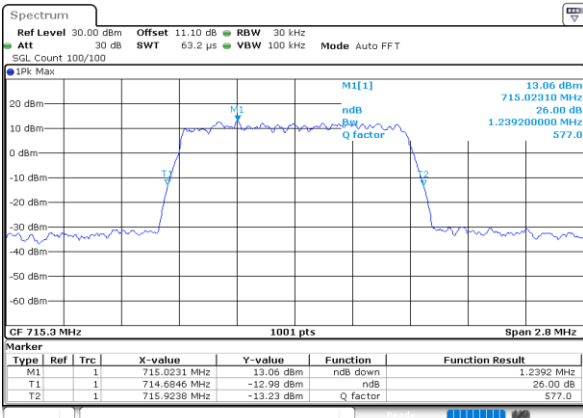

Highest Channel / 10MHz / QPSK

Date: 30.MAY.2020 21:04:37

Highest Channel / 10MHz / 16QAM

Date: 30.MAY.2020 21:04:25

LTE Band 12

Lowest Channel / 1.4MHz / 64QAM

Date: 30.MAY.2020 21:41:58

Lowest Channel / 3MHz / 64QAM

Date: 30.MAY.2020 20:12:14

Middle Channel / 1.4MHz / 64QAM

Date: 30.MAY.2020 21:45:01

Middle Channel / 3MHz / 64QAM

Date: 30.MAY.2020 20:13:27

Highest Channel / 1.4MHz / 64QAM

Date: 30.MAY.2020 21:46:04

Highest Channel / 3MHz / 64QAM

Date: 30.MAY.2020 20:13:29

LTE Band 12

Lowest Channel / 5MHz / 64QAM

Date: 30.MAY.2020 20:34:34

Lowest Channel / 10MHz / 64QAM

Date: 30.MAY.2020 21:10:21

Middle Channel / 5MHz / 64QAM

Date: 30.MAY.2020 20:37:36