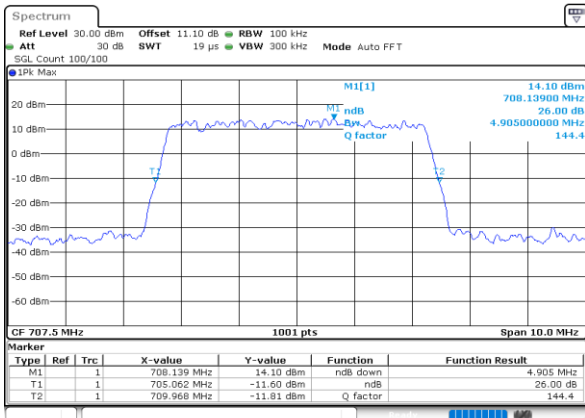

Highest Channel / 3MHz / 16QAM

Date: 30.MAY.2020 20:21:29

LTE Band 12

Lowest Channel / 5MHz / QPSK

Date: 30.MAY.2020 20:42:06

Lowest Channel / 5MHz / 16QAM

Date: 30.MAY.2020 20:41:55

Middle Channel / 5MHz / QPSK

Date: 30.MAY.2020 20:48:00

Middle Channel / 5MHz / 16QAM

Date: 30.MAY.2020 20:48:11

Highest Channel / 5MHz / QPSK

Date: 30.MAY.2020 20:50:17

Highest Channel / 5MHz / 16QAM

Date: 30.MAY.2020 20:50:06

LTE Band 12