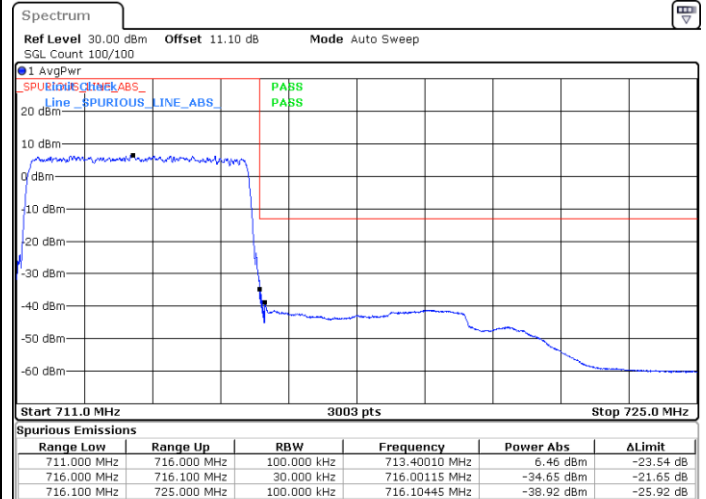

Date: 30.MAY.2020 20:15:29

Highest Band Edge / Full RB

Date: 30.MAY.2020 20:23:40

LTE Band 12 / 3MHz / 64QAM

Lowest Band Edge / 1 RB

Date: 30.MAY.2020 20:29:24

Highest Band Edge / 1 RB

Date: 30.MAY.2020 20:33:29

Lowest Band Edge / Full RB

Date: 30.MAY.2020 20:28:24

Highest Band Edge / Full RB

Date: 30.MAY.2020 20:32:29

LTE Band 12 / 5MHz / QPSK

Lowest Band Edge / 1 RB

Date: 30.MAY.2020 20:46:06

Highest Band Edge / 1 RB

Date: 30.MAY.2020 20:53:17

Lowest Band Edge / Full RB

Date: 30.MAY.2020 20:43:06

Highest Band Edge / Full RB

Date: 30.MAY.2020 20:51:17

LTE Band 12 / 5MHz / 16QAM

Lowest Band Edge / 1RB

Highest Band Edge / 1 RB

Lowest Band Edge / Full RB

Highest Band Edge / Full RB

LTE Band 12 / 5MHz / 64QAM

Lowest Band Edge / 1RB

Date: 30.MAY.2020 20:36:33

Highest Band Edge / 1 RB

Date: 30.MAY.2020 20:40:39

Lowest Band Edge / Full RB