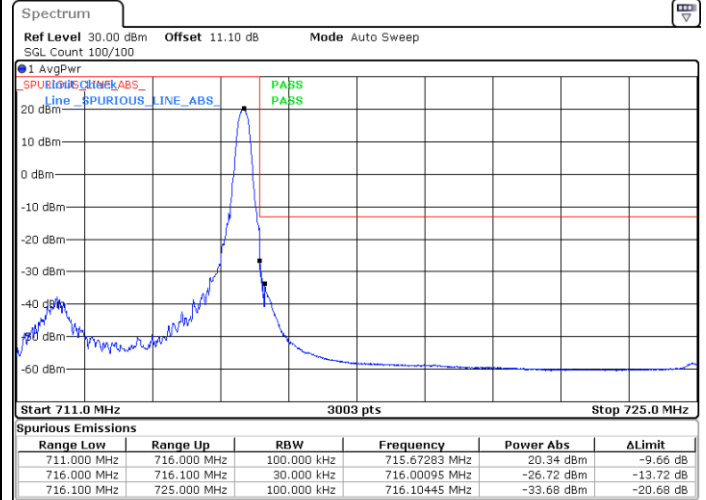

Date: 30.MAY.2020 20:15:29

Highest Band Edge / Full RB

Date: 30.MAY.2020 20:23:40

LTE Band 12 / 3MHz / 64QAM

Lowest Band Edge / 1 RB

Date: 30.MAY.2020 20:29:24

Highest Band Edge / 1 RB

Date: 30.MAY.2020 20:33:29

Lowest Band Edge / Full RB

Date: 30.MAY.2020 20:28:24

Highest Band Edge / Full RB

Date: 30.MAY.2020 20:32:29

LTE Band 12 / 5MHz / QPSK

Lowest Band Edge / 1 RB

Date: 30.MAY.2020 20:46:06

Highest Band Edge / 1 RB

Date: 30.MAY.2020 20:53:17

Lowest Band Edge / Full RB

Date: 30.MAY.2020 20:43:06

Highest Band Edge / Full RB

Date: 30.MAY.2020 20:51:17

LTE Band 12 / 5MHz / 16QAM

Lowest Band Edge / 1RB

Highest Band Edge / 1 RB

Lowest Band Edge / Full RB

Highest Band Edge / Full RB

LTE Band 12 / 5MHz / 64QAM

Lowest Band Edge / 1RB

Date: 30.MAY.2020 20:36:33

Highest Band Edge / 1 RB

Date: 30.MAY.2020 20:40:39

Lowest Band Edge / Full RB