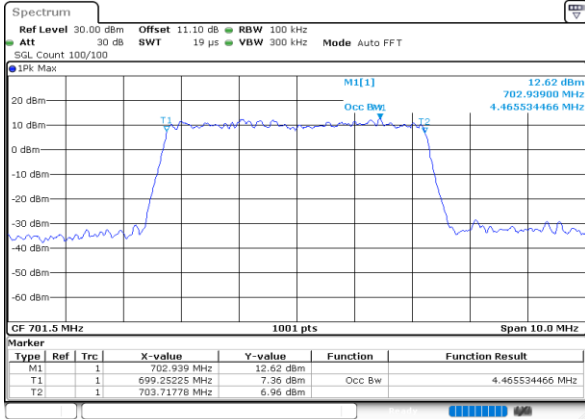

Highest Channel / 10MHz / QPSK

Date: 30.MAY.2020 21:04:02

Highest Channel / 10MHz / 16QAM

Date: 30.MAY.2020 21:04:13

LTE Band 12

Lowest Channel / 1.4MHz / 64QAM

Date: 30.MAY.2020 21:41:46

Lowest Channel / 3MHz / 64QAM

Date: 30.MAY.2020 20:12:13

Middle Channel / 1.4MHz / 64QAM

Date: 30.MAY.2020 21:44:49

Middle Channel / 3MHz / 64QAM

Date: 30.MAY.2020 20:30:15

Highest Channel / 1.4MHz / 64QAM

Date: 30.MAY.2020 21:45:52

Highest Channel / 3MHz / 64QAM

Date: 30.MAY.2020 20:31:19

LTE Band 12

Lowest Channel / 5MHz / 64QAM

Date: 30.MAY.2020 20:34:22

Lowest Channel / 10MHz / 64QAM

Date: 30.MAY.2020 21:10:09

Middle Channel / 5MHz / 64QAM

Date: 30.MAY.2020 20:37:25

Middle Channel / 10MHz / 64QAM

Date: 30.MAY.2020 21:13:12

Highest Channel / 5MHz / 64QAM

Date: 30.MAY.2020 20:38:27

Highest Channel / 10MHz / 64QAM

Date: 30.MAY.2020 21:14:14

Conducted Band Edge

LTE Band 12 / 1.4MHz / 16QAM