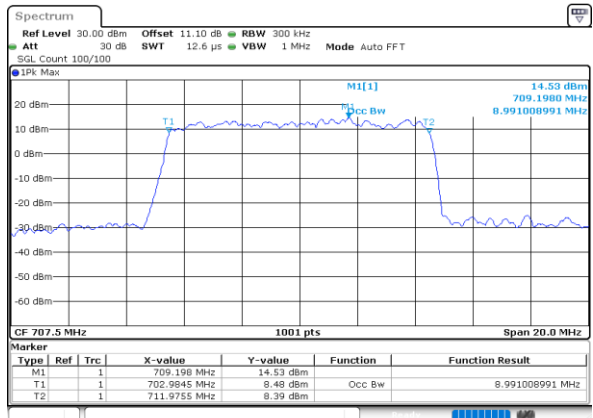

Date: 30.MAY.2020 20:31:19

LTE Band 12

Lowest Channel / 5MHz / 64QAM

Date: 30.MAY.2020 20:34:22

Lowest Channel / 10MHz / 64QAM

Date: 30.MAY.2020 21:10:09

Middle Channel / 5MHz / 64QAM

Date: 30.MAY.2020 20:37:25

Middle Channel / 10MHz / 64QAM

Date: 30.MAY.2020 21:13:12

Highest Channel / 5MHz / 64QAM

Date: 30.MAY.2020 20:38:27

Highest Channel / 10MHz / 64QAM

Date: 30.MAY.2020 21:14:14

Conducted Band Edge

LTE Band 12 / 1.4MHz / 16QAM