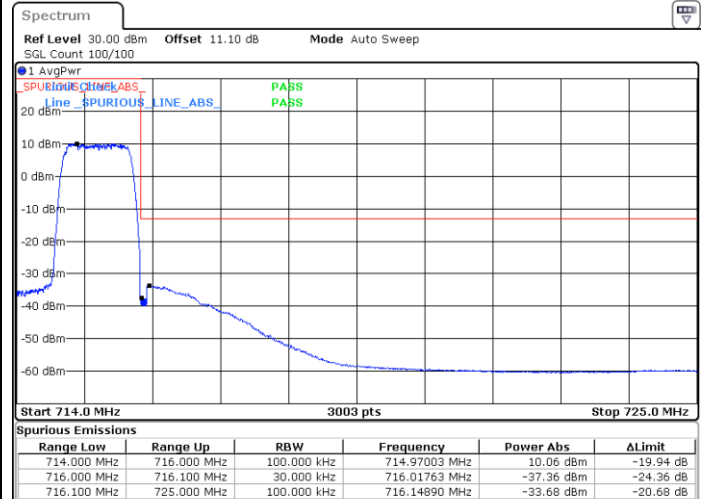

Lowest Band Edge / 1 RB

Date: 30.MAY.2020 21:31:02

Highest Band Edge / 1 RB

Date: 30.MAY.2020 21:39:14

Lowest Band Edge / Full RB

Date: 30.MAY.2020 21:30:02

Highest Band Edge / Full RB

Date: 30.MAY.2020 21:38:14

LTE Band 12 / 1.4MHz / 64QAM

Lowest Band Edge / 1 RB

Date: 30.MAY.2020 21:43:58

Highest Band Edge / 1 RB

Date: 30.MAY.2020 21:48:03

Lowest Band Edge / Full RB

Date: 30.MAY.2020 21:42:58

Highest Band Edge / Full RB

Date: 30.MAY.2020 21:47:03

LTE Band 12 / 3MHz / QPSK

Lowest Band Edge / 1RB

Date: 30.MAY.2020 20:17:29

Highest Band Edge / 1 RB

Date: 30.MAY.2020 20:25:40

Lowest Band Edge / Full RB

Date: 30.MAY.2020 20:14:30

Highest Band Edge / Full RB

Date: 30.MAY.2020 20:22:41

LTE Band 12 / 3MHz / 16QAM

Lowest Band Edge / 1 RB

Date: 30.MAY.2020 20:16:29

Highest Band Edge / 1 RB

Date: 30.MAY.2020 20:24:40

Lowest Band Edge / Full RB