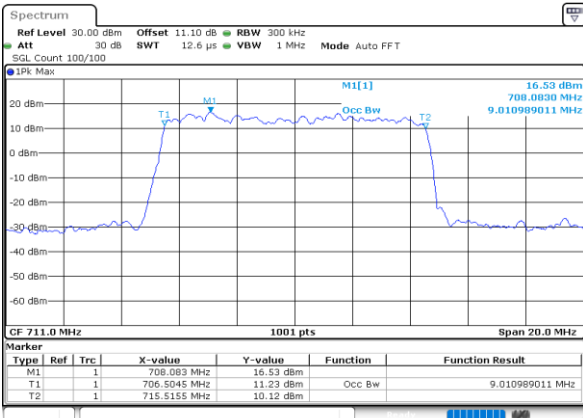

Date: 30.MAY.2020 20:47:49

Middle Channel / 5MHz / 16QAM

Date: 30.MAY.2020 20:47:38

Highest Channel / 5MHz / QPSK

Date: 30.MAY.2020 20:49:42

Highest Channel / 5MHz / 16QAM

Date: 30.MAY.2020 20:49:54

LTE Band 12

Lowest Channel / 10MHz / QPSK

Date: 30.MAY.2020 20:55:50

Lowest Channel / 10MHz / 16QAM

Date: 30.MAY.2020 20:56:02

Middle Channel / 10MHz / QPSK

Date: 30.MAY.2020 21:02:09

Middle Channel / 10MHz / 16QAM

Date: 30.MAY.2020 21:01:57

Highest Channel / 10MHz / QPSK

Date: 30.MAY.2020 21:04:02

Highest Channel / 10MHz / 16QAM

Date: 30.MAY.2020 21:04:13

LTE Band 12

Lowest Channel / 1.4MHz / 64QAM

Date: 30.MAY.2020 21:41:46

Lowest Channel / 3MHz / 64QAM