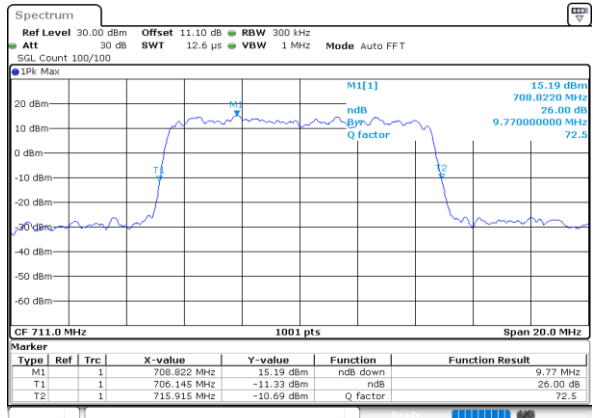

Date: 30.MAY.2020 20:48:00

Middle Channel / 5MHz / 16QAM

Date: 30.MAY.2020 20:48:11

Highest Channel / 5MHz / QPSK

Date: 30.MAY.2020 20:50:17

Highest Channel / 5MHz / 16QAM

Date: 30.MAY.2020 20:50:06

LTE Band 12

Lowest Channel / 10MHz / QPSK

Date: 30.MAY.2020 20:56:26

Lowest Channel / 10MHz / 16QAM

Date: 30.MAY.2020 20:56:14

Middle Channel / 10MHz / QPSK

Date: 30.MAY.2020 21:02:19

Middle Channel / 10MHz / 16QAM

Date: 30.MAY.2020 21:02:31

Highest Channel / 10MHz / QPSK

Date: 30.MAY.2020 21:04:37

Highest Channel / 10MHz / 16QAM

Date: 30.MAY.2020 21:04:25

LTE Band 12

Lowest Channel / 1.4MHz / 64QAM

Date: 30.MAY.2020 21:41:58

Lowest Channel / 3MHz / 64QAM