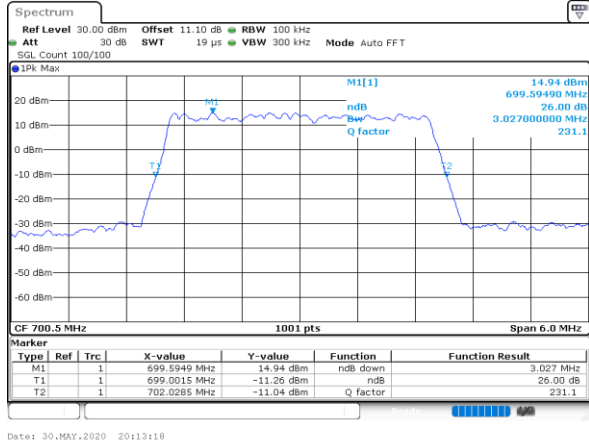

Lowest Channel / 3MHz / 16QAM

Date: 30.MAY.2020 20:13:18