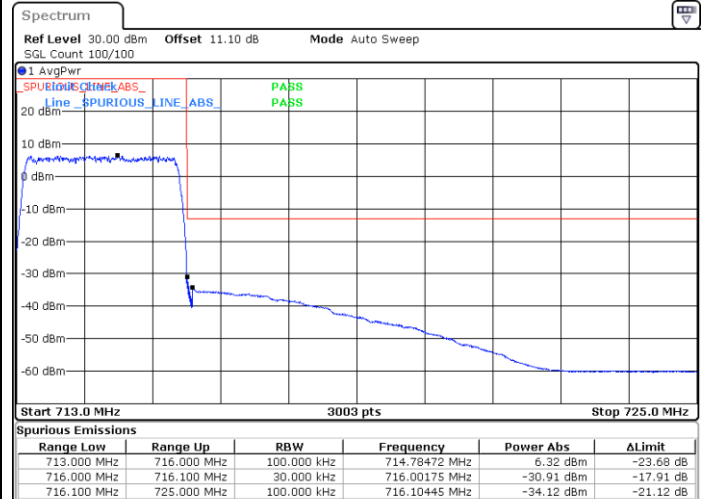

Highest Band Edge / Full RB

Date: 30.MAY.2020 20:22:41

LTE Band 12 / 3MHz / 16QAM

Lowest Band Edge / 1 RB

Date: 30.MAY.2020 20:16:29

Highest Band Edge / 1 RB

Date: 30.MAY.2020 20:24:40

Lowest Band Edge / Full RB

Date: 30.MAY.2020 20:15:29

Highest Band Edge / Full RB

Date: 30.MAY.2020 20:23:40

LTE Band 12 / 3MHz / 64QAM

Lowest Band Edge / 1 RB

Date: 30.MAY.2020 20:29:24

Highest Band Edge / 1 RB

Date: 30.MAY.2020 20:33:29

Lowest Band Edge / Full RB

Date: 30.MAY.2020 20:28:24

Highest Band Edge / Full RB

Date: 30.MAY.2020 20:32:29

LTE Band 12 / 5MHz / QPSK

Lowest Band Edge / 1 RB

Date: 30.MAY.2020 20:46:06

Highest Band Edge / 1 RB

Date: 30.MAY.2020 20:53:17

Lowest Band Edge / Full RB

Date: 30.MAY.2020 20:43:06

Highest Band Edge / Full RB

Date: 30.MAY.2020 20:51:17

LTE Band 12 / 5MHz / 16QAM

Lowest Band Edge / 1RB

Highest Band Edge / 1 RB