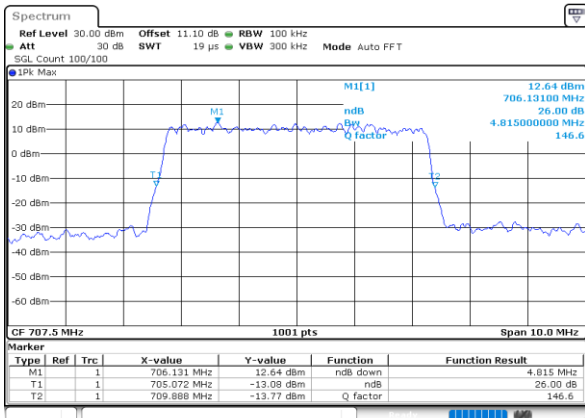

Date: 30.MAY.2020 20:13:29

LTE Band 12

Lowest Channel / 5MHz / 64QAM

Date: 30.MAY.2020 20:34:34

Lowest Channel / 10MHz / 64QAM

Date: 30.MAY.2020 21:10:21

Middle Channel / 5MHz / 64QAM

Date: 30.MAY.2020 20:37:36

Middle Channel / 10MHz / 64QAM

Date: 30.MAY.2020 21:13:23

Highest Channel / 5MHz / 64QAM

Date: 30.MAY.2020 20:38:39

Highest Channel / 10MHz / 64QAM

Date: 30.MAY.2020 21:24:34

Occupied Bandwidth

Mode	LTE Band 12 : 99%OBW(MHz)											
BW	1.4MHz		3MHz		5MHz		10MHz		15MHz		20MHz	
Mod.	QPSK	16QAM	QPSK	16QAM	QPSK	16QAM	QPSK	16QAM	QPSK	16QAM	QPSK	16QAM
Lowest CH	1.09	1.09	2.72	2.73	4.49	4.51	9.01	8.97	-	-	-	-
Middle CH	1.08	1.10	2.72	2.72	4.48	4.49	9.03	8.99	-	-	-	-
Highest CH	1.09	1.09	2.72	2.72	4.49	4.50	9.01	8.97	-	-	-	-
Mode	LTE Band 12 : 99%OBW(MHz)											
BW	1.4MHz		3MHz		5MHz		10MHz		15MHz		20MHz	
Mod.	64QAM		64QAM		64QAM		64QAM		64QAM		64QAM	
Lowest CH	1.09	-	2.73	-	4.47	-	9.05	-	-	-	-	-
Middle CH	1.09	-	2.73	-	4.54	-	8.99	-	-	-	-	-
Highest CH	1.08	-	2.73	-	4.50	-	9.01	-	-	-	-	-