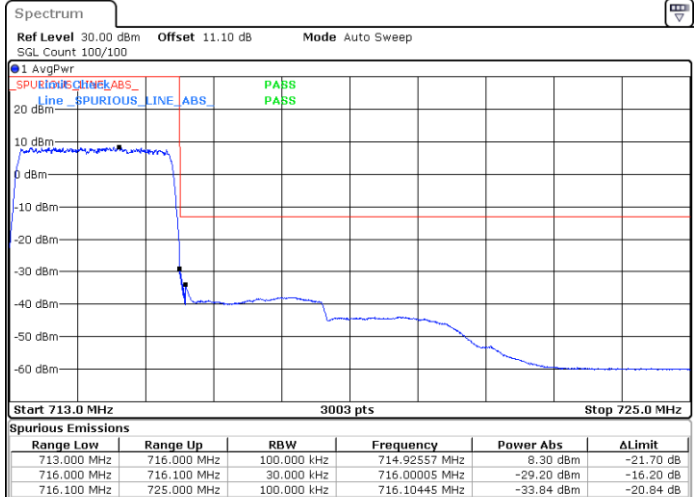

LTE Band 12 / 1.4MHz / 64QAM

Lowest Band Edge / 1 RB

Date: 30.MAY.2020 21:43:58

Highest Band Edge / 1 RB

Date: 30.MAY.2020 21:48:03

Lowest Band Edge / Full RB

Date: 30.MAY.2020 21:42:58

Highest Band Edge / Full RB

Date: 30.MAY.2020 21:47:03

LTE Band 12 / 3MHz / QPSK

Lowest Band Edge / 1RB

Date: 30.MAY.2020 20:17:29

Highest Band Edge / 1 RB

Date: 30.MAY.2020 20:25:40

Lowest Band Edge / Full RB

Date: 30.MAY.2020 20:14:30

Highest Band Edge / Full RB

Date: 30.MAY.2020 20:22:41

LTE Band 12 / 3MHz / 16QAM

Lowest Band Edge / 1 RB

Date: 30.MAY.2020 20:16:29

Highest Band Edge / 1 RB

Date: 30.MAY.2020 20:24:40

Lowest Band Edge / Full RB

Date: 30.MAY.2020 20:15:29

Highest Band Edge / Full RB

Date: 30.MAY.2020 20:23:40

LTE Band 12 / 3MHz / 64QAM

Lowest Band Edge / 1 RB

Date: 30.MAY.2020 20:29:24

Highest Band Edge / 1 RB

Date: 30.MAY.2020 20:33:29