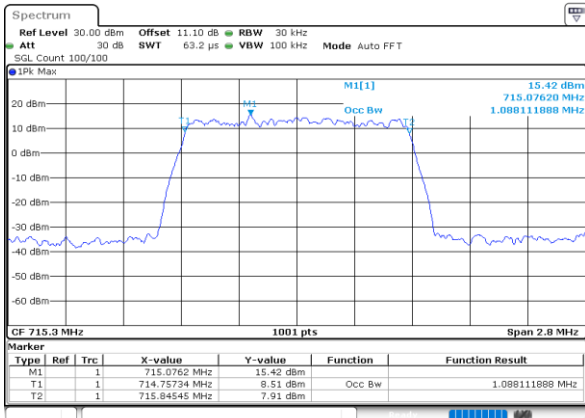

Middle Channel / 10MHz / 64QAM

Date: 30.MAY.2020 21:13:23

Highest Channel / 5MHz / 64QAM

Date: 30.MAY.2020 20:38:39

Highest Channel / 10MHz / 64QAM

Date: 30.MAY.2020 21:24:34

Occupied Bandwidth

Mode	LTE Band 12 : 99%OBW(MHz)											
BW	1.4MHz		3MHz		5MHz		10MHz		15MHz		20MHz	
Mod.	QPSK	16QAM	QPSK	16QAM	QPSK	16QAM	QPSK	16QAM	QPSK	16QAM	QPSK	16QAM
Lowest CH	1.09	1.09	2.72	2.73	4.49	4.51	9.01	8.97	-	-	-	-
Middle CH	1.08	1.10	2.72	2.72	4.48	4.49	9.03	8.99	-	-	-	-
Highest CH	1.09	1.09	2.72	2.72	4.49	4.50	9.01	8.97	-	-	-	-
Mode	LTE Band 12 : 99%OBW(MHz)											
BW	1.4MHz		3MHz		5MHz		10MHz		15MHz		20MHz	
Mod.	64QAM		64QAM		64QAM		64QAM		64QAM		64QAM	
Lowest CH	1.09	-	2.73	-	4.47	-	9.05	-	-	-	-	-
Middle CH	1.09	-	2.73	-	4.54	-	8.99	-	-	-	-	-
Highest CH	1.08	-	2.73	-	4.50	-	9.01	-	-	-	-	-

LTE Band 12

Lowest Channel / 1.4MHz / QPSK

Date: 30.MAY.2020 21:27:27

Lowest Channel / 1.4MHz / 16QAM

Date: 30.MAY.2020 21:27:39

Middle Channel / 1.4MHz / QPSK

Date: 30.MAY.2020 21:33:45

Middle Channel / 1.4MHz / 16QAM

Date: 30.MAY.2020 21:33:34

Highest Channel / 1.4MHz / QPSK

Date: 30.MAY.2020 21:35:39

Highest Channel / 1.4MHz / 16QAM

Date: 30.MAY.2020 21:35:50

LTE Band 12

Lowest Channel / 3MHz / QPSK

Date: 30.MAY.2020 20:12:55