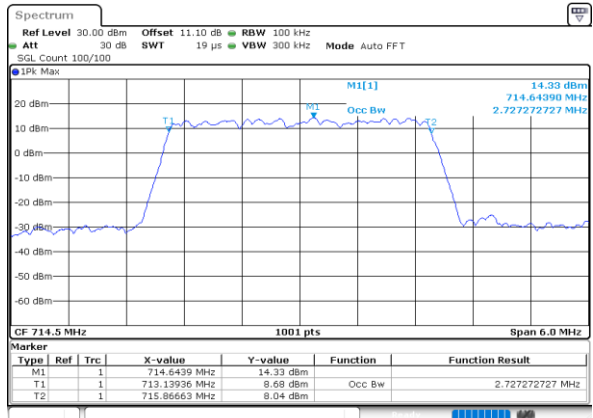

Highest Channel / 10MHz / QPSK

Date: 30.MAY.2020 21:04:02

Highest Channel / 10MHz / 16QAM

Date: 30.MAY.2020 21:04:13

LTE Band 12

Lowest Channel / 1.4MHz / 64QAM

Date: 30.MAY.2020 21:41:46

Lowest Channel / 3MHz / 64QAM

Date: 30.MAY.2020 20:12:13

Middle Channel / 1.4MHz / 64QAM

Date: 30.MAY.2020 21:44:49

Middle Channel / 3MHz / 64QAM

Date: 30.MAY.2020 20:30:15

Highest Channel / 1.4MHz / 64QAM

Date: 30.MAY.2020 21:45:52

Highest Channel / 3MHz / 64QAM