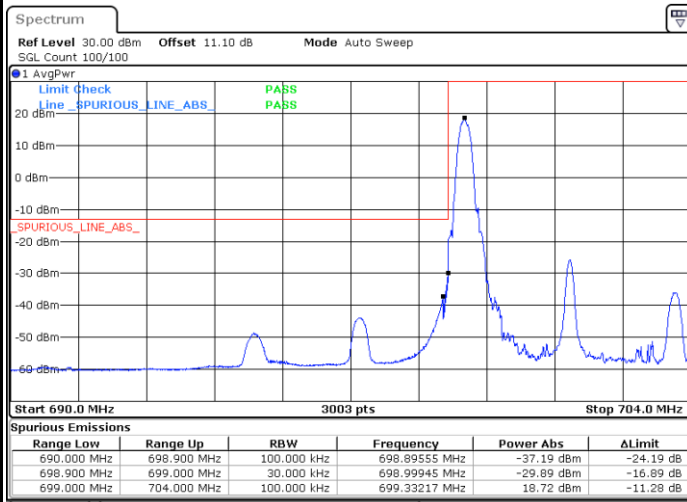

Lowest Band Edge / Full RB

Date: 30.MAY.2020 20:28:24

Highest Band Edge / Full RB

Date: 30.MAY.2020 20:32:29

LTE Band 12 / 5MHz / QPSK

Lowest Band Edge / 1 RB

Date: 30.MAY.2020 20:46:06

Highest Band Edge / 1 RB

Date: 30.MAY.2020 20:53:17

Lowest Band Edge / Full RB

Date: 30.MAY.2020 20:43:06

Highest Band Edge / Full RB

Date: 30.MAY.2020 20:51:17

LTE Band 12 / 5MHz / 16QAM

Lowest Band Edge / 1RB

Highest Band Edge / 1 RB

Lowest Band Edge / Full RB

Highest Band Edge / Full RB

LTE Band 12 / 5MHz / 64QAM

Lowest Band Edge / 1RB

Date: 30.MAY.2020 20:36:33

Highest Band Edge / 1 RB

Date: 30.MAY.2020 20:40:39

Lowest Band Edge / Full RB

Date: 30.MAY.2020 20:35:33

Highest Band Edge / Full RB

Date: 30.MAY.2020 20:39:39