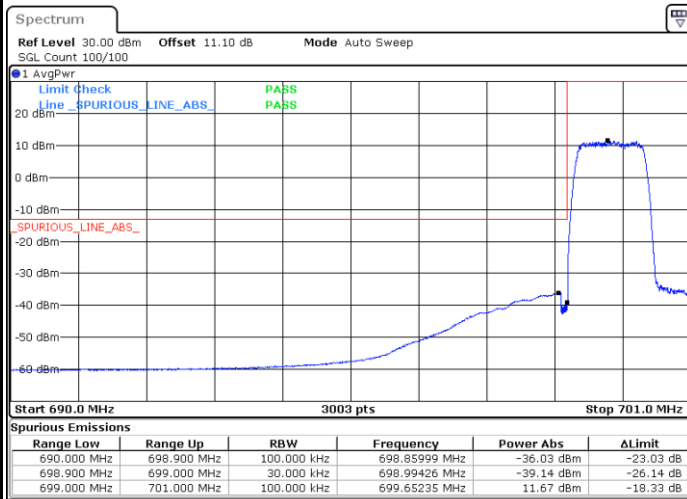

Middle Channel / 10MHz / 64QAM

Date: 30.MAY.2020 21:13:12

Highest Channel / 5MHz / 64QAM

Date: 30.MAY.2020 20:38:27

Highest Channel / 10MHz / 64QAM

Date: 30.MAY.2020 21:14:14

Conducted Band Edge

LTE Band 12 / 1.4MHz / 16QAM

Lowest Band Edge / 1 RB

Date: 30.MAY.2020 21:31:02

Highest Band Edge / 1 RB

Date: 30.MAY.2020 21:39:14

Lowest Band Edge / Full RB

Date: 30.MAY.2020 21:30:02

Highest Band Edge / Full RB

Date: 30.MAY.2020 21:38:14

LTE Band 12 / 1.4MHz / 64QAM

Lowest Band Edge / 1 RB

Date: 30.MAY.2020 21:43:58

Highest Band Edge / 1 RB

Date: 30.MAY.2020 21:48:03

Lowest Band Edge / Full RB

Date: 30.MAY.2020 21:42:58

Highest Band Edge / Full RB

Date: 30.MAY.2020 21:47:03

LTE Band 12 / 3MHz / QPSK

Lowest Band Edge / 1RB

Date: 30.MAY.2020 20:17:29

Highest Band Edge / 1 RB

Date: 30.MAY.2020 20:25:40

Lowest Band Edge / Full RB

Date: 30.MAY.2020 20:14:30