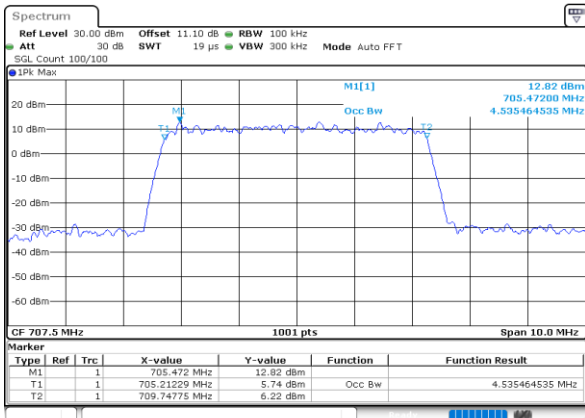

Date: 30.MAY.2020 20:31:19

LTE Band 12

Lowest Channel / 5MHz / 64QAM

Date: 30.MAY.2020 20:34:22

Lowest Channel / 10MHz / 64QAM

Date: 30.MAY.2020 21:10:09

Middle Channel / 5MHz / 64QAM

Date: 30.MAY.2020 20:37:25

Middle Channel / 10MHz / 64QAM

Date: 30.MAY.2020 21:13:12

Highest Channel / 5MHz / 64QAM

Date: 30.MAY.2020 20:38:27

Highest Channel / 10MHz / 64QAM

Date: 30.MAY.2020 21:14:14

Conducted Band Edge

LTE Band 12 / 1.4MHz / 16QAM

Lowest Band Edge / 1 RB

Date: 30.MAY.2020 21:31:02

Highest Band Edge / 1 RB

Date: 30.MAY.2020 21:39:14

Lowest Band Edge / Full RB

Date: 30.MAY.2020 21:30:02

Highest Band Edge / Full RB

Date: 30.MAY.2020 21:38:14