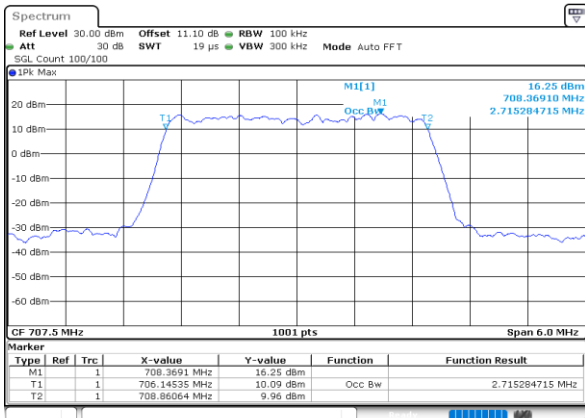

Middle Channel / 3MHz / QPSK

Date: 30.MAY.2020 20:19:13