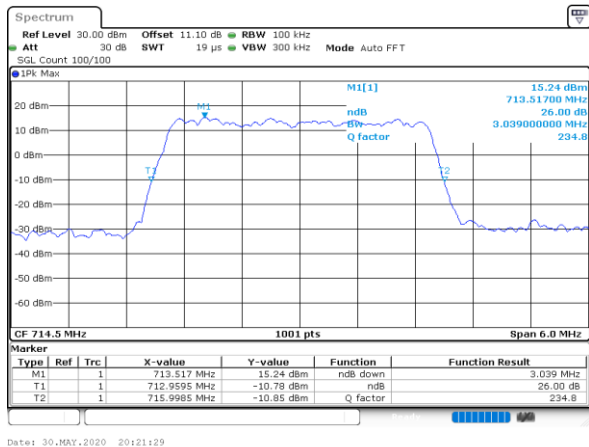

Lowest Channel / 3MHz / 16QAM

Date: 30.MAY.2020 20:13:18

Middle Channel / 3MHz / QPSK

Date: 30.MAY.2020 20:19:24

Middle Channel / 3MHz / 16QAM

Date: 30.MAY.2020 20:19:35

Highest Channel / 3MHz / QPSK

Date: 30.MAY.2020 20:21:41

Highest Channel / 3MHz / 16QAM

Date: 30.MAY.2020 20:21:29

LTE Band 12

Lowest Channel / 5MHz / QPSK

Date: 30.MAY.2020 20:42:06

Lowest Channel / 5MHz / 16QAM

Date: 30.MAY.2020 20:41:55

Middle Channel / 5MHz / QPSK