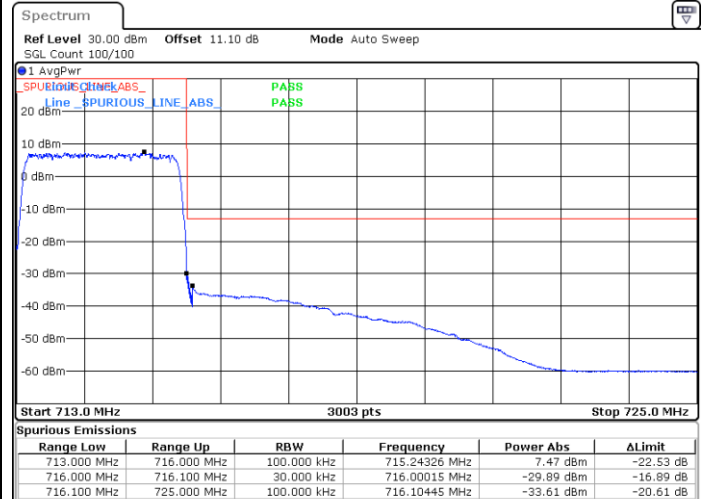

Date: 30.MAY.2020 21:47:03

LTE Band 12 / 3MHz / QPSK

Lowest Band Edge / 1RB

Date: 30.MAY.2020 20:17:29

Highest Band Edge / 1 RB

Date: 30.MAY.2020 20:25:40

Lowest Band Edge / Full RB

Date: 30.MAY.2020 20:14:30

Highest Band Edge / Full RB

Date: 30.MAY.2020 20:22:41

LTE Band 12 / 3MHz / 16QAM

Lowest Band Edge / 1 RB

Date: 30.MAY.2020 20:16:29

Highest Band Edge / 1 RB

Date: 30.MAY.2020 20:24:40

Lowest Band Edge / Full RB

Date: 30.MAY.2020 20:15:29

Highest Band Edge / Full RB

Date: 30.MAY.2020 20:23:40

LTE Band 12 / 3MHz / 64QAM

Lowest Band Edge / 1 RB

Date: 30.MAY.2020 20:29:24

Highest Band Edge / 1 RB

Date: 30.MAY.2020 20:33:29

Lowest Band Edge / Full RB

Date: 30.MAY.2020 20:28:24

Highest Band Edge / Full RB

Date: 30.MAY.2020 20:32:29

LTE Band 12 / 5MHz / QPSK

Lowest Band Edge / 1 RB

Date: 30.MAY.2020 20:46:06

Highest Band Edge / 1 RB