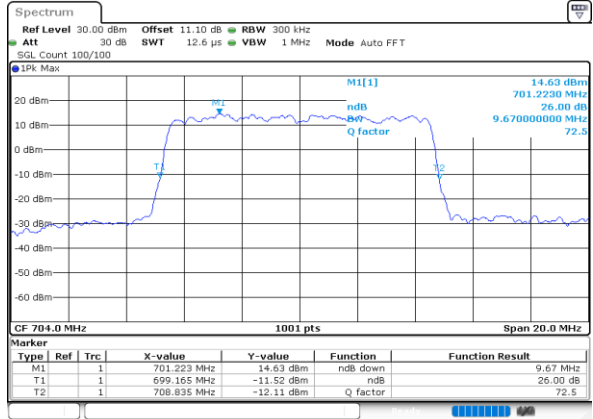

Lowest Channel / 10MHz / 16QAM

Date: 30.MAY.2020 20:56:14