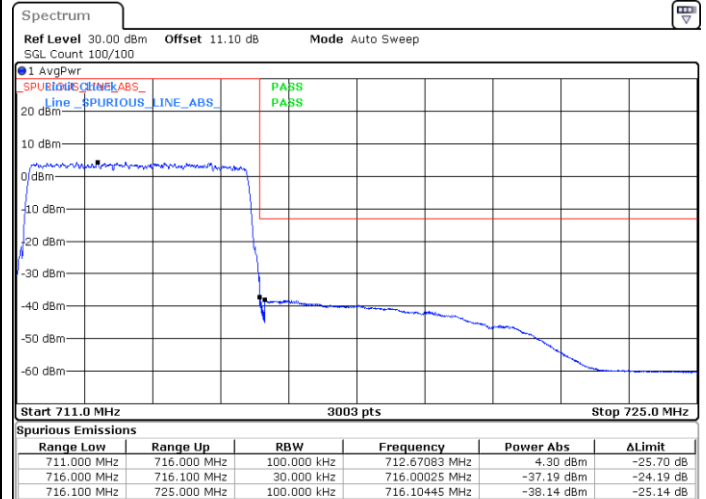

Lowest Band Edge / Full RB

Date: 30.MAY.2020 20:28:24

Highest Band Edge / Full RB

Date: 30.MAY.2020 20:32:29

LTE Band 12 / 5MHz / QPSK

Lowest Band Edge / 1 RB

Date: 30.MAY.2020 20:46:06

Highest Band Edge / 1 RB

Date: 30.MAY.2020 20:53:17

Lowest Band Edge / Full RB

Date: 30.MAY.2020 20:43:06

Highest Band Edge / Full RB

Date: 30.MAY.2020 20:51:17

LTE Band 12 / 5MHz / 16QAM

Lowest Band Edge / 1RB

Highest Band Edge / 1 RB

Lowest Band Edge / Full RB

Highest Band Edge / Full RB

LTE Band 12 / 5MHz / 64QAM

Lowest Band Edge / 1RB

Date: 30.MAY.2020 20:36:33

Highest Band Edge / 1 RB

Date: 30.MAY.2020 20:40:39

Lowest Band Edge / Full RB

Date: 30.MAY.2020 20:35:33

Highest Band Edge / Full RB

Date: 30.MAY.2020 20:39:39