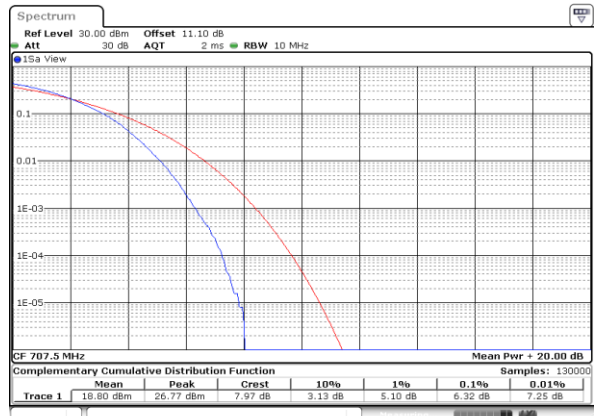

Lowest Channel / Full RB

Date: 30.MAY.2020 21:49:58

Middle Channel / 1RB

Date: 30.MAY.2020 21:49:23

Middle Channel / Full RB

Date: 30.MAY.2020 21:49:35

Highest Channel / 1RB

Date: 30.MAY.2020 21:49:58

Highest Channel / Full RB

Date: 30.MAY.2020 21:49:47

26dB Bandwidth

Mode	LTE Band 12 : 26dB BW(MHz)											
BW	1.4MHz		3MHz		5MHz		10MHz		15MHz		20MHz	
Mod.	QPSK	16QAM	QPSK	16QAM	QPSK	16QAM	QPSK	16QAM	QPSK	16QAM	QPSK	16QAM
Lowest CH	1.23	1.24	3.03	3.03	4.93	4.85	9.75	9.67	-	-	-	-
Middle CH	1.23	1.22	3.02	2.98	4.91	4.90	9.85	9.85	-	-	-	-
Highest CH	1.23	1.22	3.01	3.04	4.86	4.89	9.77	9.77	-	-	-	-
Mode	LTE Band 12 : 26dB BW(MHz)											
BW	1.4MHz		3MHz		5MHz		10MHz		15MHz		20MHz	
Mod.	64QAM		64QAM		64QAM		64QAM		64QAM		64QAM	
Lowest CH	1.23	-	3.06	-	4.88	-	9.73	-	-	-	-	-
Middle CH	1.23	-	3.04	-	4.82	-	9.93	-	-	-	-	-
Highest CH	1.24	-	2.99	-	4.90	-	9.71	-	-	-	-	-