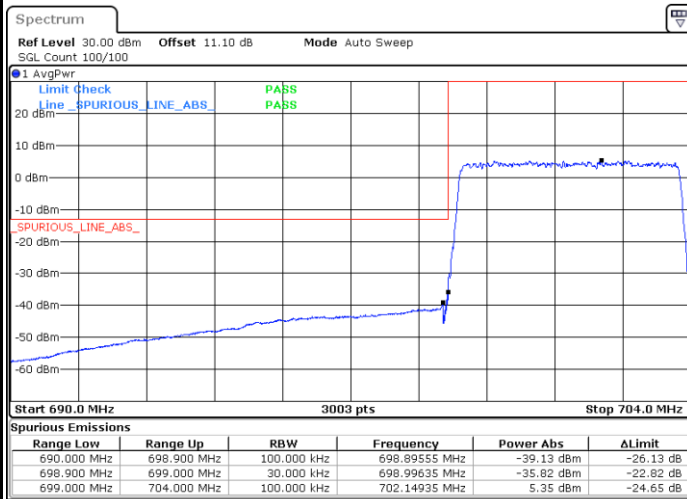

Date: 30.MAY.2020 20:15:29

Highest Band Edge / Full RB

Date: 30.MAY.2020 20:23:40

LTE Band 12 / 3MHz / 64QAM

Lowest Band Edge / 1 RB

Date: 30.MAY.2020 20:29:24

Highest Band Edge / 1 RB

Date: 30.MAY.2020 20:33:29

Lowest Band Edge / Full RB

Date: 30.MAY.2020 20:28:24

Highest Band Edge / Full RB

Date: 30.MAY.2020 20:32:29

LTE Band 12 / 5MHz / QPSK

Lowest Band Edge / 1 RB

Date: 30.MAY.2020 20:46:06

Highest Band Edge / 1 RB

Date: 30.MAY.2020 20:53:17

Lowest Band Edge / Full RB

Date: 30.MAY.2020 20:43:06

Highest Band Edge / Full RB

Date: 30.MAY.2020 20:51:17

LTE Band 12 / 5MHz / 16QAM

Lowest Band Edge / 1RB

Highest Band Edge / 1 RB

Lowest Band Edge / Full RB

Highest Band Edge / Full RB

LTE Band 12 / 5MHz / 64QAM

Lowest Band Edge / 1RB

Date: 30.MAY.2020 20:36:33

Highest Band Edge / 1 RB

Date: 30.MAY.2020 20:40:39

Lowest Band Edge / Full RB