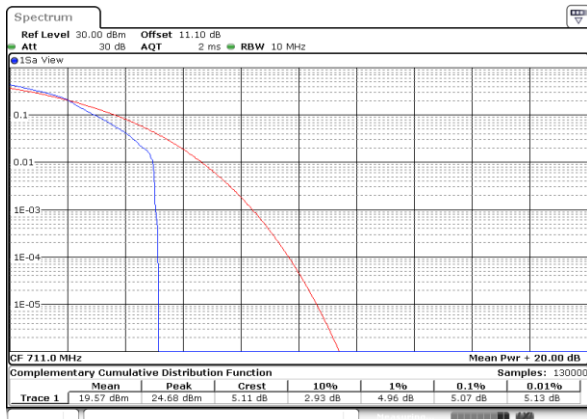

LTE Band 12 / 10MHz / 16QAM

Lowest Channel / 1RB

Date: 30.MAY.2020 21:50:21

Lowest Channel / Full RB

Date: 30.MAY.2020 21:50:10

Middle Channel / 1RB

Date: 30.MAY.2020 21:50:32

Middle Channel / Full RB

Date: 30.MAY.2020 21:50:43

Highest Channel / 1RB

Date: 30.MAY.2020 21:51:06

Highest Channel / Full RB

Date: 30.MAY.2020 21:50:55

LTE Band 12 / 10MHz / 64QAM

Lowest Channel / 1RB

Date: 30.MAY.2020 21:49:12