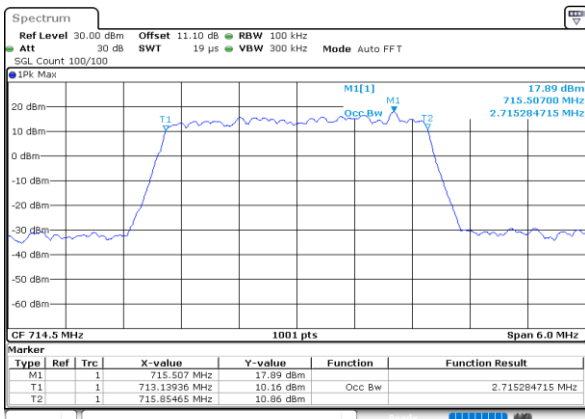

Date: 30.MAY.2020 21:33:34

Highest Channel / 1.4MHz / QPSK

Date: 30.MAY.2020 21:35:39

Highest Channel / 1.4MHz / 16QAM

Date: 30.MAY.2020 21:35:50

LTE Band 12

Lowest Channel / 3MHz / QPSK

Date: 30.MAY.2020 20:12:55

Lowest Channel / 3MHz / 16QAM

Date: 30.MAY.2020 20:13:07

Middle Channel / 3MHz / QPSK

Date: 30.MAY.2020 20:19:13

Middle Channel / 3MHz / 16QAM

Date: 30.MAY.2020 20:19:01

Highest Channel / 3MHz / QPSK

Date: 30.MAY.2020 20:21:06

Highest Channel / 3MHz / 16QAM

Date: 30.MAY.2020 20:21:19

LTE Band 12

Lowest Channel / 5MHz / QPSK

Date: 30.MAY.2020 20:41:31

Lowest Channel / 5MHz / 16QAM

Date: 30.MAY.2020 20:41:43

Middle Channel / 5MHz / QPSK