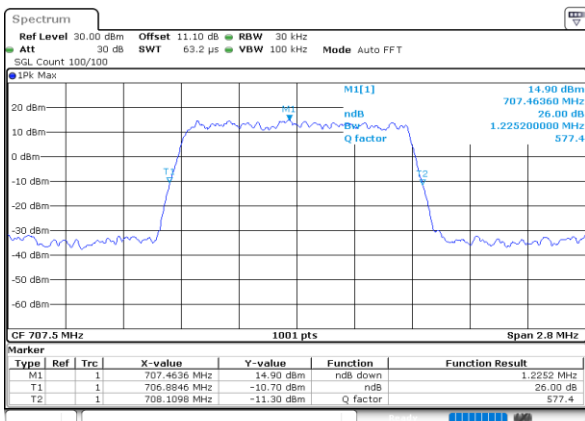

Highest Channel / Full RB

Date: 30.MAY.2020 21:49:47

26dB Bandwidth

Mode	LTE Band 12 : 26dB BW(MHz)											
BW	1.4MHz		3MHz		5MHz		10MHz		15MHz		20MHz	
Mod.	QPSK	16QAM	QPSK	16QAM	QPSK	16QAM	QPSK	16QAM	QPSK	16QAM	QPSK	16QAM
Lowest CH	1.23	1.24	3.03	3.03	4.93	4.85	9.75	9.67	-	-	-	-
Middle CH	1.23	1.22	3.02	2.98	4.91	4.90	9.85	9.85	-	-	-	-
Highest CH	1.23	1.22	3.01	3.04	4.86	4.89	9.77	9.77	-	-	-	-
Mode	LTE Band 12 : 26dB BW(MHz)											
BW	1.4MHz		3MHz		5MHz		10MHz		15MHz		20MHz	
Mod.	64QAM		64QAM		64QAM		64QAM		64QAM		64QAM	
Lowest CH	1.23	-	3.06	-	4.88	-	9.73	-	-	-	-	-
Middle CH	1.23	-	3.04	-	4.82	-	9.93	-	-	-	-	-
Highest CH	1.24	-	2.99	-	4.90	-	9.71	-	-	-	-	-

LTE Band 12

Lowest Channel / 1.4MHz / QPSK

Date: 30.MAY.2020 21:28:03

Lowest Channel / 1.4MHz / 16QAM

Date: 30.MAY.2020 21:27:51

Middle Channel / 1.4MHz / QPSK

Date: 30.MAY.2020 21:33:56

Middle Channel / 1.4MHz / 16QAM

Date: 30.MAY.2020 21:34:08

Highest Channel / 1.4MHz / QPSK

Date: 30.MAY.2020 21:36:14

Highest Channel / 1.4MHz / 16QAM

Date: 30.MAY.2020 21:36:02

LTE Band 12

Lowest Channel / 3MHz / QPSK

Date: 30.MAY.2020 20:13:30