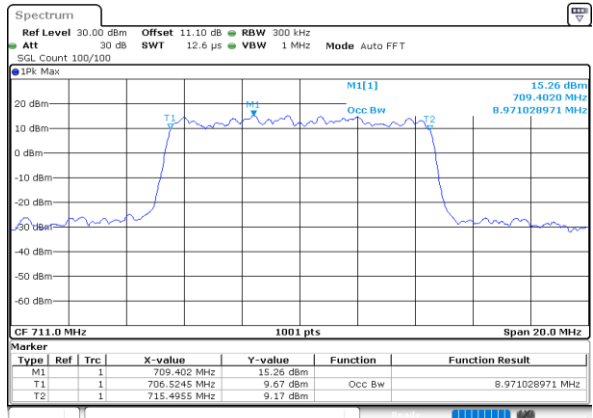

Date: 30.MAY.2020 20:47:49

Middle Channel / 5MHz / 16QAM

Date: 30.MAY.2020 20:47:38

Highest Channel / 5MHz / QPSK

Date: 30.MAY.2020 20:49:42

Highest Channel / 5MHz / 16QAM

Date: 30.MAY.2020 20:49:54

LTE Band 12

Lowest Channel / 10MHz / QPSK

Date: 30.MAY.2020 20:55:50

Lowest Channel / 10MHz / 16QAM

Date: 30.MAY.2020 20:56:02

Middle Channel / 10MHz / QPSK

Date: 30.MAY.2020 21:02:09

Middle Channel / 10MHz / 16QAM

Date: 30.MAY.2020 21:01:57

Highest Channel / 10MHz / QPSK

Date: 30.MAY.2020 21:04:02

Highest Channel / 10MHz / 16QAM

Date: 30.MAY.2020 21:04:13

LTE Band 12

Lowest Channel / 1.4MHz / 64QAM

Date: 30.MAY.2020 21:41:46

Lowest Channel / 3MHz / 64QAM