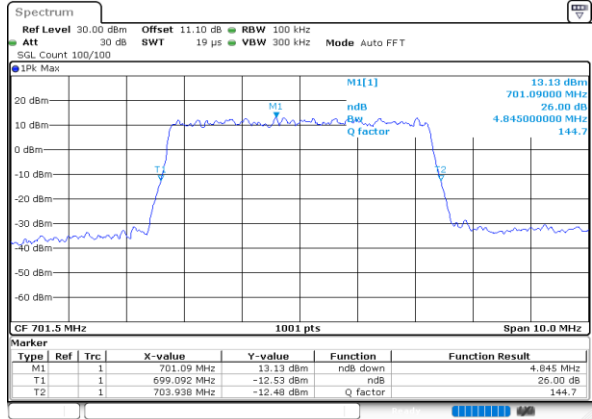

Highest Channel / 3MHz / 16QAM

Date: 30.MAY.2020 20:21:29

LTE Band 12

Lowest Channel / 5MHz / QPSK

Date: 30.MAY.2020 20:42:06

Lowest Channel / 5MHz / 16QAM

Date: 30.MAY.2020 20:41:55

Middle Channel / 5MHz / QPSK

Date: 30.MAY.2020 20:48:00

Middle Channel / 5MHz / 16QAM

Date: 30.MAY.2020 20:48:11

Highest Channel / 5MHz / QPSK

Date: 30.MAY.2020 20:50:17

Highest Channel / 5MHz / 16QAM

Date: 30.MAY.2020 20:50:06

LTE Band 12