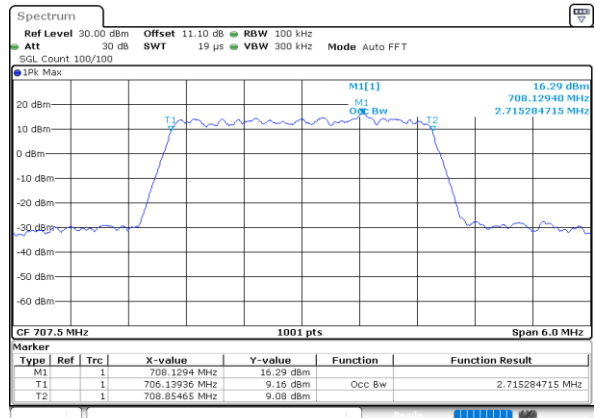

Date: 30.MAY.2020 21:33:34

Highest Channel / 1.4MHz / QPSK

Date: 30.MAY.2020 21:35:39

Highest Channel / 1.4MHz / 16QAM

Date: 30.MAY.2020 21:35:50

LTE Band 12

Lowest Channel / 3MHz / QPSK

Date: 30.MAY.2020 20:12:55

Lowest Channel / 3MHz / 16QAM

Date: 30.MAY.2020 20:13:07

Middle Channel / 3MHz / QPSK

Date: 30.MAY.2020 20:19:13

Middle Channel / 3MHz / 16QAM

Date: 30.MAY.2020 20:19:01

Highest Channel / 3MHz / QPSK

Date: 30.MAY.2020 20:21:06

Highest Channel / 3MHz / 16QAM

Date: 30.MAY.2020 20:21:19

LTE Band 12

Lowest Channel / 5MHz / QPSK

Date: 30.MAY.2020 20:41:31

Lowest Channel / 5MHz / 16QAM

Date: 30.MAY.2020 20:41:43

Middle Channel / 5MHz / QPSK