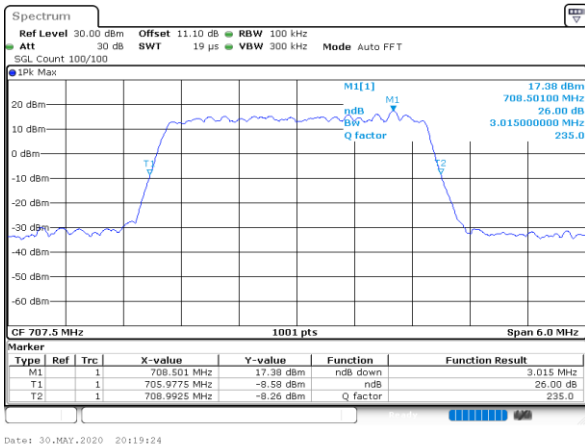

Middle Channel / 3MHz / QPSK

Date: 30.MAY.2020 20:19:24