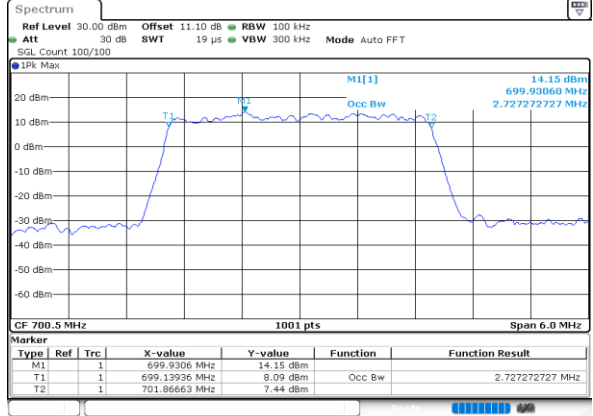

Highest Channel / 10MHz / QPSK

Date: 30.MAY.2020 21:04:02

Highest Channel / 10MHz / 16QAM

Date: 30.MAY.2020 21:04:13

LTE Band 12

Lowest Channel / 1.4MHz / 64QAM

Date: 30.MAY.2020 21:41:46

Lowest Channel / 3MHz / 64QAM

Date: 30.MAY.2020 20:12:13

Middle Channel / 1.4MHz / 64QAM

Date: 30.MAY.2020 21:44:49

Middle Channel / 3MHz / 64QAM

Date: 30.MAY.2020 20:30:15

Highest Channel / 1.4MHz / 64QAM

Date: 30.MAY.2020 21:45:52

Highest Channel / 3MHz / 64QAM