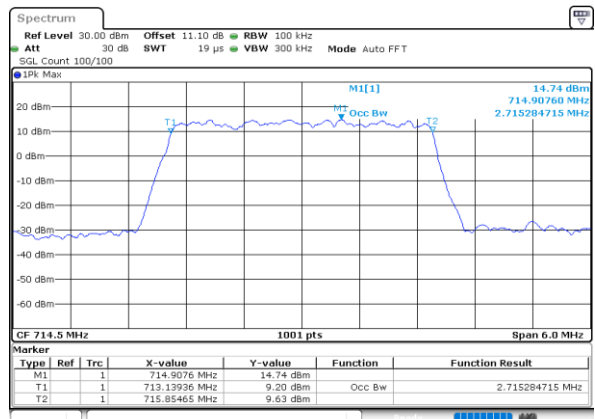

Highest Channel / 3MHz / 16QAM

Date: 30.MAY.2020 20:21:19