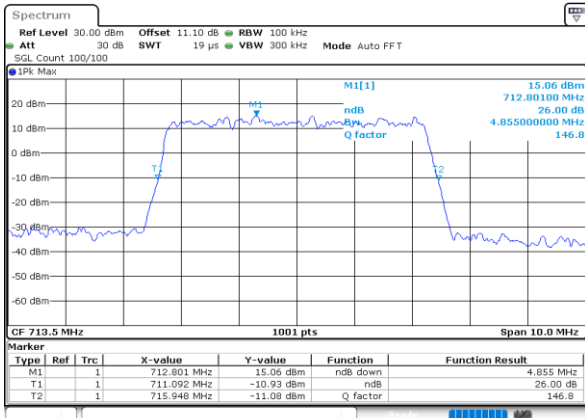

Highest Channel / 3MHz / 16QAM

Date: 30.MAY.2020 20:21:29

LTE Band 12

Lowest Channel / 5MHz / QPSK

Date: 30.MAY.2020 20:42:06

Lowest Channel / 5MHz / 16QAM

Date: 30.MAY.2020 20:41:55

Middle Channel / 5MHz / QPSK

Date: 30.MAY.2020 20:48:00

Middle Channel / 5MHz / 16QAM

Date: 30.MAY.2020 20:48:11

Highest Channel / 5MHz / QPSK

Date: 30.MAY.2020 20:50:17

Highest Channel / 5MHz / 16QAM

Date: 30.MAY.2020 20:50:06

LTE Band 12