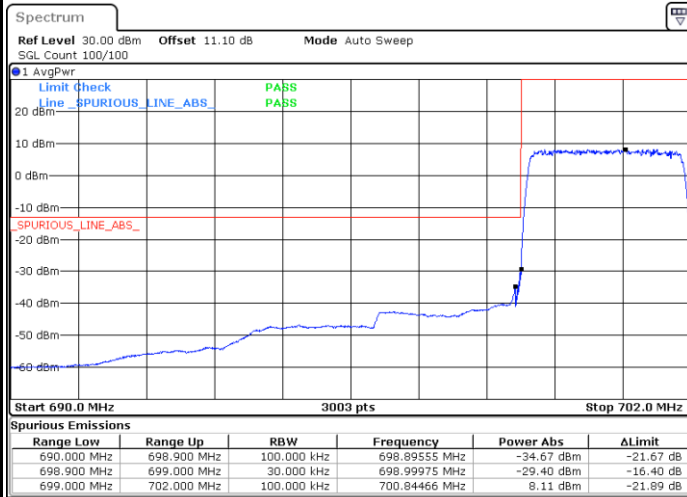

LTE Band 12 / 1.4MHz / 64QAM

Lowest Band Edge / 1 RB

Date: 30.MAY.2020 21:43:58

Highest Band Edge / 1 RB

Date: 30.MAY.2020 21:48:03

Lowest Band Edge / Full RB

Date: 30.MAY.2020 21:42:58

Highest Band Edge / Full RB

Date: 30.MAY.2020 21:47:03

LTE Band 12 / 3MHz / QPSK

Lowest Band Edge / 1RB

Date: 30.MAY.2020 20:17:29

Highest Band Edge / 1 RB

Date: 30.MAY.2020 20:25:40

Lowest Band Edge / Full RB

Date: 30.MAY.2020 20:14:30

Highest Band Edge / Full RB

Date: 30.MAY.2020 20:22:41

LTE Band 12 / 3MHz / 16QAM

Lowest Band Edge / 1 RB

Date: 30.MAY.2020 20:16:29

Highest Band Edge / 1 RB

Date: 30.MAY.2020 20:24:40

Lowest Band Edge / Full RB

Date: 30.MAY.2020 20:15:29

Highest Band Edge / Full RB

Date: 30.MAY.2020 20:23:40

LTE Band 12 / 3MHz / 64QAM

Lowest Band Edge / 1 RB

Date: 30.MAY.2020 20:29:24

Highest Band Edge / 1 RB

Date: 30.MAY.2020 20:33:29