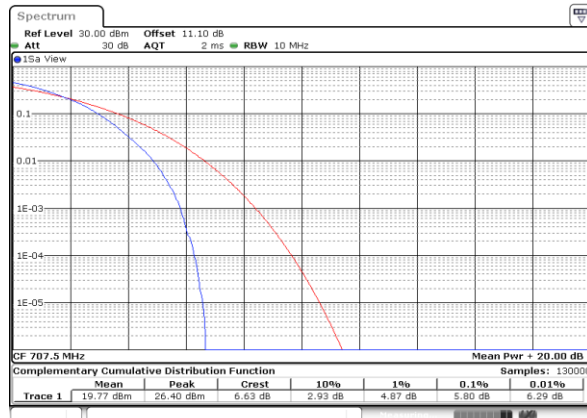

LTE Band 12 / 10MHz / 16QAM

Lowest Channel / 1RB

Date: 30.MAY.2020 21:50:21

Lowest Channel / Full RB

Date: 30.MAY.2020 21:50:10

Middle Channel / 1RB

Date: 30.MAY.2020 21:50:32

Middle Channel / Full RB

Date: 30.MAY.2020 21:50:43

Highest Channel / 1RB

Date: 30.MAY.2020 21:51:06

Highest Channel / Full RB

Date: 30.MAY.2020 21:50:55

LTE Band 12 / 10MHz / 64QAM

Lowest Channel / 1RB

Date: 30.MAY.2020 21:49:12