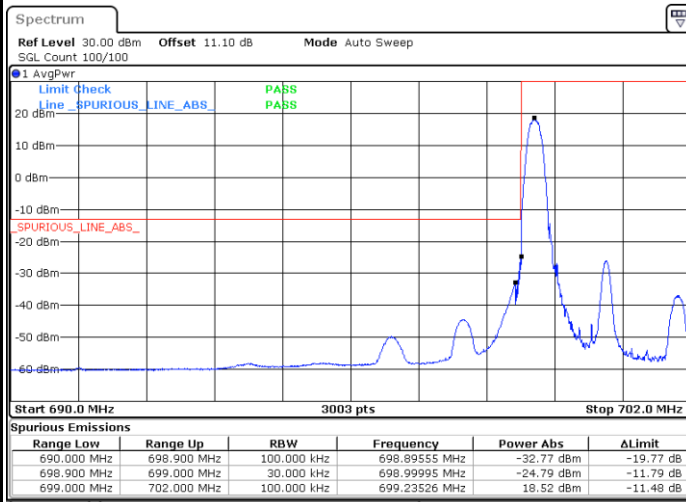

Highest Band Edge / Full RB

Date: 30.MAY.2020 20:22:41

LTE Band 12 / 3MHz / 16QAM

Lowest Band Edge / 1 RB

Date: 30.MAY.2020 20:16:29

Highest Band Edge / 1 RB

Date: 30.MAY.2020 20:24:40

Lowest Band Edge / Full RB

Date: 30.MAY.2020 20:15:29

Highest Band Edge / Full RB

Date: 30.MAY.2020 20:23:40

LTE Band 12 / 3MHz / 64QAM

Lowest Band Edge / 1 RB

Date: 30.MAY.2020 20:29:24

Highest Band Edge / 1 RB

Date: 30.MAY.2020 20:33:29

Lowest Band Edge / Full RB

Date: 30.MAY.2020 20:28:24

Highest Band Edge / Full RB

Date: 30.MAY.2020 20:32:29

LTE Band 12 / 5MHz / QPSK

Lowest Band Edge / 1 RB

Date: 30.MAY.2020 20:46:06

Highest Band Edge / 1 RB

Date: 30.MAY.2020 20:53:17

Lowest Band Edge / Full RB

Date: 30.MAY.2020 20:43:06

Highest Band Edge / Full RB

Date: 30.MAY.2020 20:51:17

LTE Band 12 / 5MHz / 16QAM

Lowest Band Edge / 1RB

Highest Band Edge / 1 RB