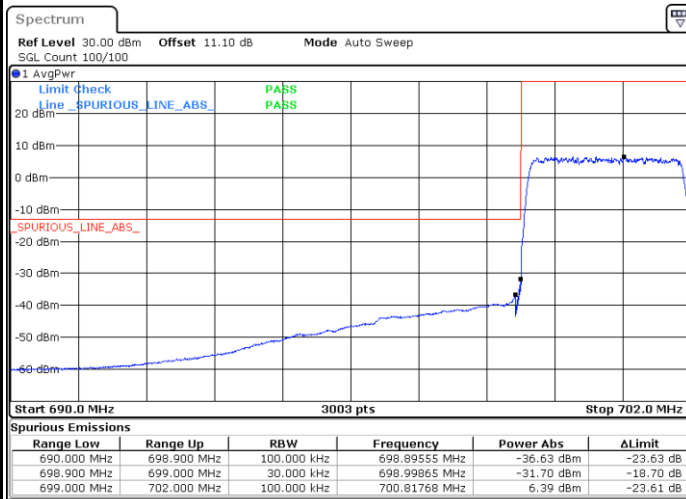

Highest Band Edge / Full RB

Date: 30.MAY.2020 20:22:41

LTE Band 12 / 3MHz / 16QAM

Lowest Band Edge / 1 RB

Date: 30.MAY.2020 20:16:29

Highest Band Edge / 1 RB

Date: 30.MAY.2020 20:24:40

Lowest Band Edge / Full RB

Date: 30.MAY.2020 20:15:29

Highest Band Edge / Full RB

Date: 30.MAY.2020 20:23:40

LTE Band 12 / 3MHz / 64QAM

Lowest Band Edge / 1 RB

Date: 30.MAY.2020 20:29:24

Highest Band Edge / 1 RB

Date: 30.MAY.2020 20:33:29

Lowest Band Edge / Full RB

Date: 30.MAY.2020 20:28:24

Highest Band Edge / Full RB

Date: 30.MAY.2020 20:32:29

LTE Band 12 / 5MHz / QPSK

Lowest Band Edge / 1 RB

Date: 30.MAY.2020 20:46:06

Highest Band Edge / 1 RB

Date: 30.MAY.2020 20:53:17

Lowest Band Edge / Full RB

Date: 30.MAY.2020 20:43:06

Highest Band Edge / Full RB

Date: 30.MAY.2020 20:51:17

LTE Band 12 / 5MHz / 16QAM

Lowest Band Edge / 1RB

Highest Band Edge / 1 RB