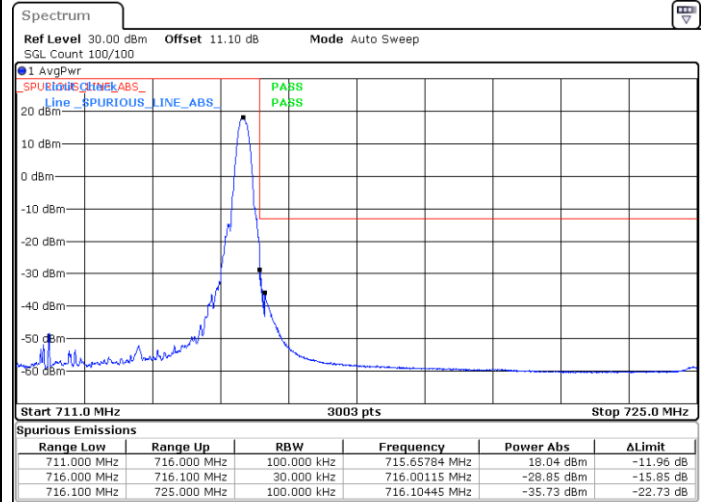

Lowest Band Edge / Full RB

Date: 30.MAY.2020 20:28:24

Highest Band Edge / Full RB

Date: 30.MAY.2020 20:32:29

LTE Band 12 / 5MHz / QPSK

Lowest Band Edge / 1 RB

Date: 30.MAY.2020 20:46:06

Highest Band Edge / 1 RB

Date: 30.MAY.2020 20:53:17

Lowest Band Edge / Full RB

Date: 30.MAY.2020 20:43:06

Highest Band Edge / Full RB

Date: 30.MAY.2020 20:51:17

LTE Band 12 / 5MHz / 16QAM

Lowest Band Edge / 1RB

Highest Band Edge / 1 RB

Lowest Band Edge / Full RB

Highest Band Edge / Full RB

LTE Band 12 / 5MHz / 64QAM

Lowest Band Edge / 1RB

Date: 30.MAY.2020 20:36:33

Highest Band Edge / 1 RB

Date: 30.MAY.2020 20:40:39

Lowest Band Edge / Full RB

Date: 30.MAY.2020 20:35:33

Highest Band Edge / Full RB

Date: 30.MAY.2020 20:39:39