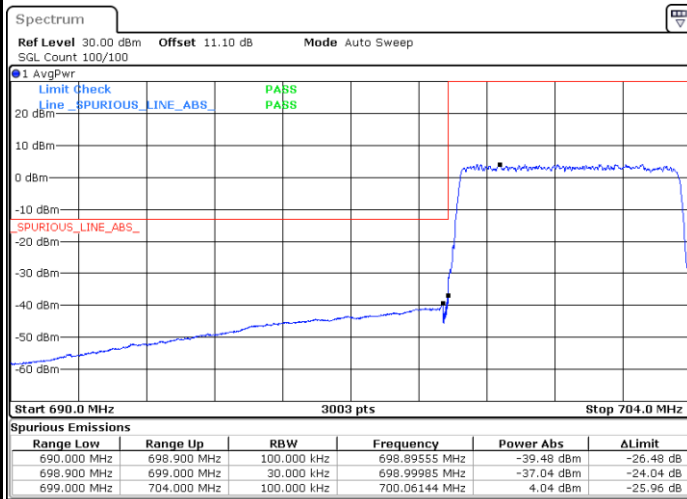

Lowest Band Edge / Full RB

Date: 30.MAY.2020 20:28:24

Highest Band Edge / Full RB

Date: 30.MAY.2020 20:32:29

LTE Band 12 / 5MHz / QPSK

Lowest Band Edge / 1 RB

Date: 30.MAY.2020 20:46:06

Highest Band Edge / 1 RB

Date: 30.MAY.2020 20:53:17

Lowest Band Edge / Full RB

Date: 30.MAY.2020 20:43:06

Highest Band Edge / Full RB

Date: 30.MAY.2020 20:51:17

LTE Band 12 / 5MHz / 16QAM

Lowest Band Edge / 1RB

Highest Band Edge / 1 RB

Lowest Band Edge / Full RB

Highest Band Edge / Full RB

LTE Band 12 / 5MHz / 64QAM

Lowest Band Edge / 1RB

Date: 30.MAY.2020 20:36:33

Highest Band Edge / 1 RB

Date: 30.MAY.2020 20:40:39

Lowest Band Edge / Full RB

Date: 30.MAY.2020 20:35:33

Highest Band Edge / Full RB

Date: 30.MAY.2020 20:39:39