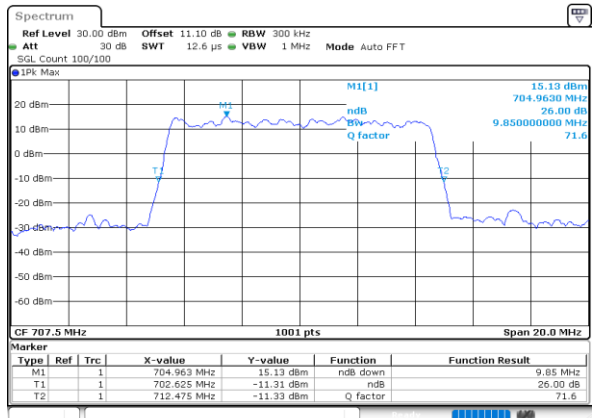

Lowest Channel / 10MHz / QPSK

Date: 30.MAY.2020 20:56:26

Lowest Channel / 10MHz / 16QAM

Date: 30.MAY.2020 20:56:14

Middle Channel / 10MHz / QPSK

Date: 30.MAY.2020 21:02:19

Middle Channel / 10MHz / 16QAM

Date: 30.MAY.2020 21:02:31

Highest Channel / 10MHz / QPSK

Date: 30.MAY.2020 21:04:37

Highest Channel / 10MHz / 16QAM

Date: 30.MAY.2020 21:04:25

LTE Band 12

Lowest Channel / 1.4MHz / 64QAM

Date: 30.MAY.2020 21:41:58

Lowest Channel / 3MHz / 64QAM