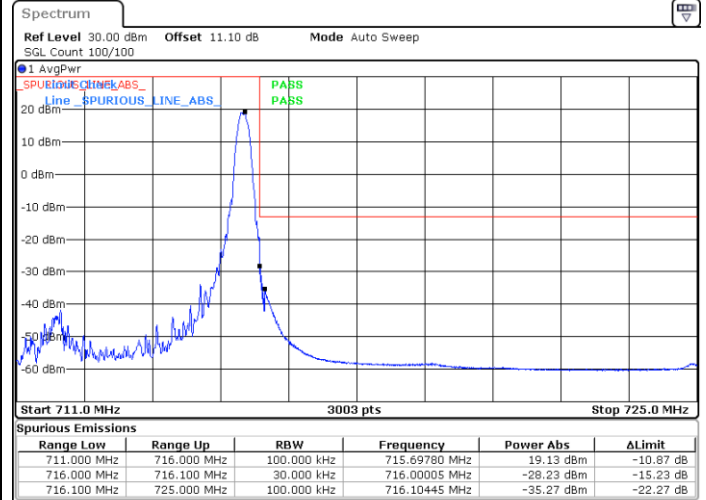

Lowest Band Edge / Full RB

Date: 30.MAY.2020 20:28:24

Highest Band Edge / Full RB

Date: 30.MAY.2020 20:32:29

LTE Band 12 / 5MHz / QPSK

Lowest Band Edge / 1 RB

Date: 30.MAY.2020 20:46:06

Highest Band Edge / 1 RB

Date: 30.MAY.2020 20:53:17

Lowest Band Edge / Full RB

Date: 30.MAY.2020 20:43:06

Highest Band Edge / Full RB

Date: 30.MAY.2020 20:51:17

LTE Band 12 / 5MHz / 16QAM

Lowest Band Edge / 1RB

Highest Band Edge / 1 RB

Lowest Band Edge / Full RB

Highest Band Edge / Full RB

LTE Band 12 / 5MHz / 64QAM

Lowest Band Edge / 1RB

Date: 30.MAY.2020 20:36:33

Highest Band Edge / 1 RB

Date: 30.MAY.2020 20:40:39

Lowest Band Edge / Full RB