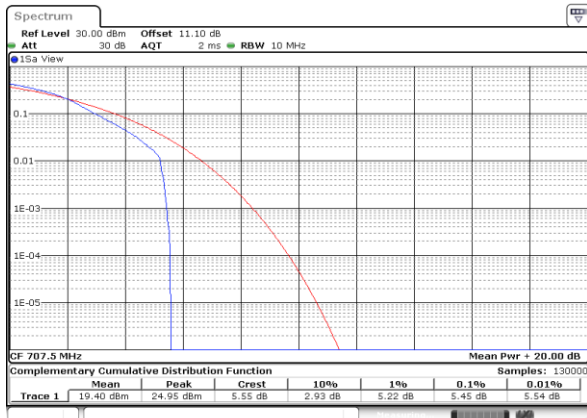

LTE Band 12 / 10MHz / 16QAM

Lowest Channel / 1RB

Date: 30.MAY.2020 21:50:21

Lowest Channel / Full RB

Date: 30.MAY.2020 21:50:10

Middle Channel / 1RB

Date: 30.MAY.2020 21:50:32

Middle Channel / Full RB

Date: 30.MAY.2020 21:50:43

Highest Channel / 1RB

Date: 30.MAY.2020 21:51:06

Highest Channel / Full RB

Date: 30.MAY.2020 21:50:55

LTE Band 12 / 10MHz / 64QAM

Lowest Channel / 1RB

Date: 30.MAY.2020 21:49:12