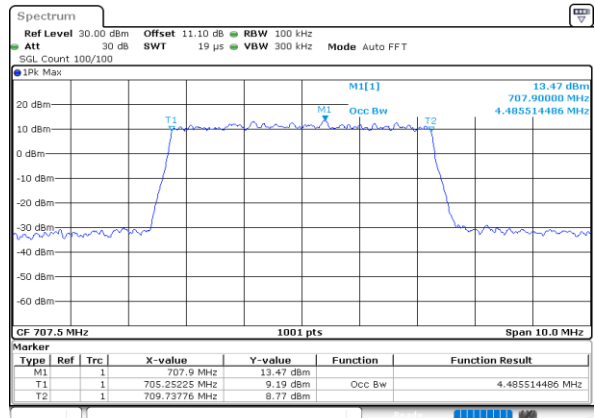

Middle Channel / 5MHz / 16QAM

Date: 30.MAY.2020 20:47:38