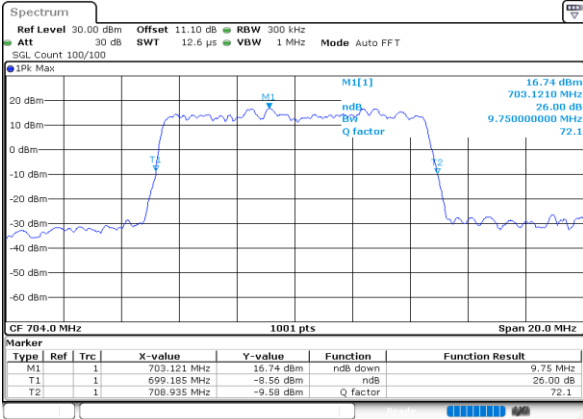

LTE Band 12

Lowest Channel / 10MHz / QPSK

Date: 30.MAY.2020 20:56:26