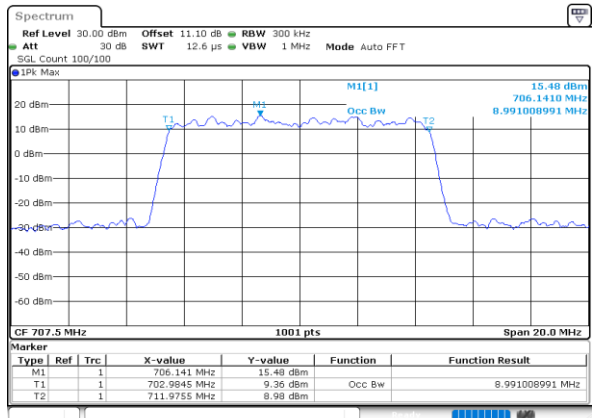

Lowest Channel / 10MHz / QPSK

Date: 30.MAY.2020 20:55:50

Lowest Channel / 10MHz / 16QAM

Date: 30.MAY.2020 20:56:02

Middle Channel / 10MHz / QPSK

Date: 30.MAY.2020 21:02:09

Middle Channel / 10MHz / 16QAM

Date: 30.MAY.2020 21:01:57

Highest Channel / 10MHz / QPSK

Date: 30.MAY.2020 21:04:02

Highest Channel / 10MHz / 16QAM

Date: 30.MAY.2020 21:04:13

LTE Band 12

Lowest Channel / 1.4MHz / 64QAM

Date: 30.MAY.2020 21:41:46

Lowest Channel / 3MHz / 64QAM