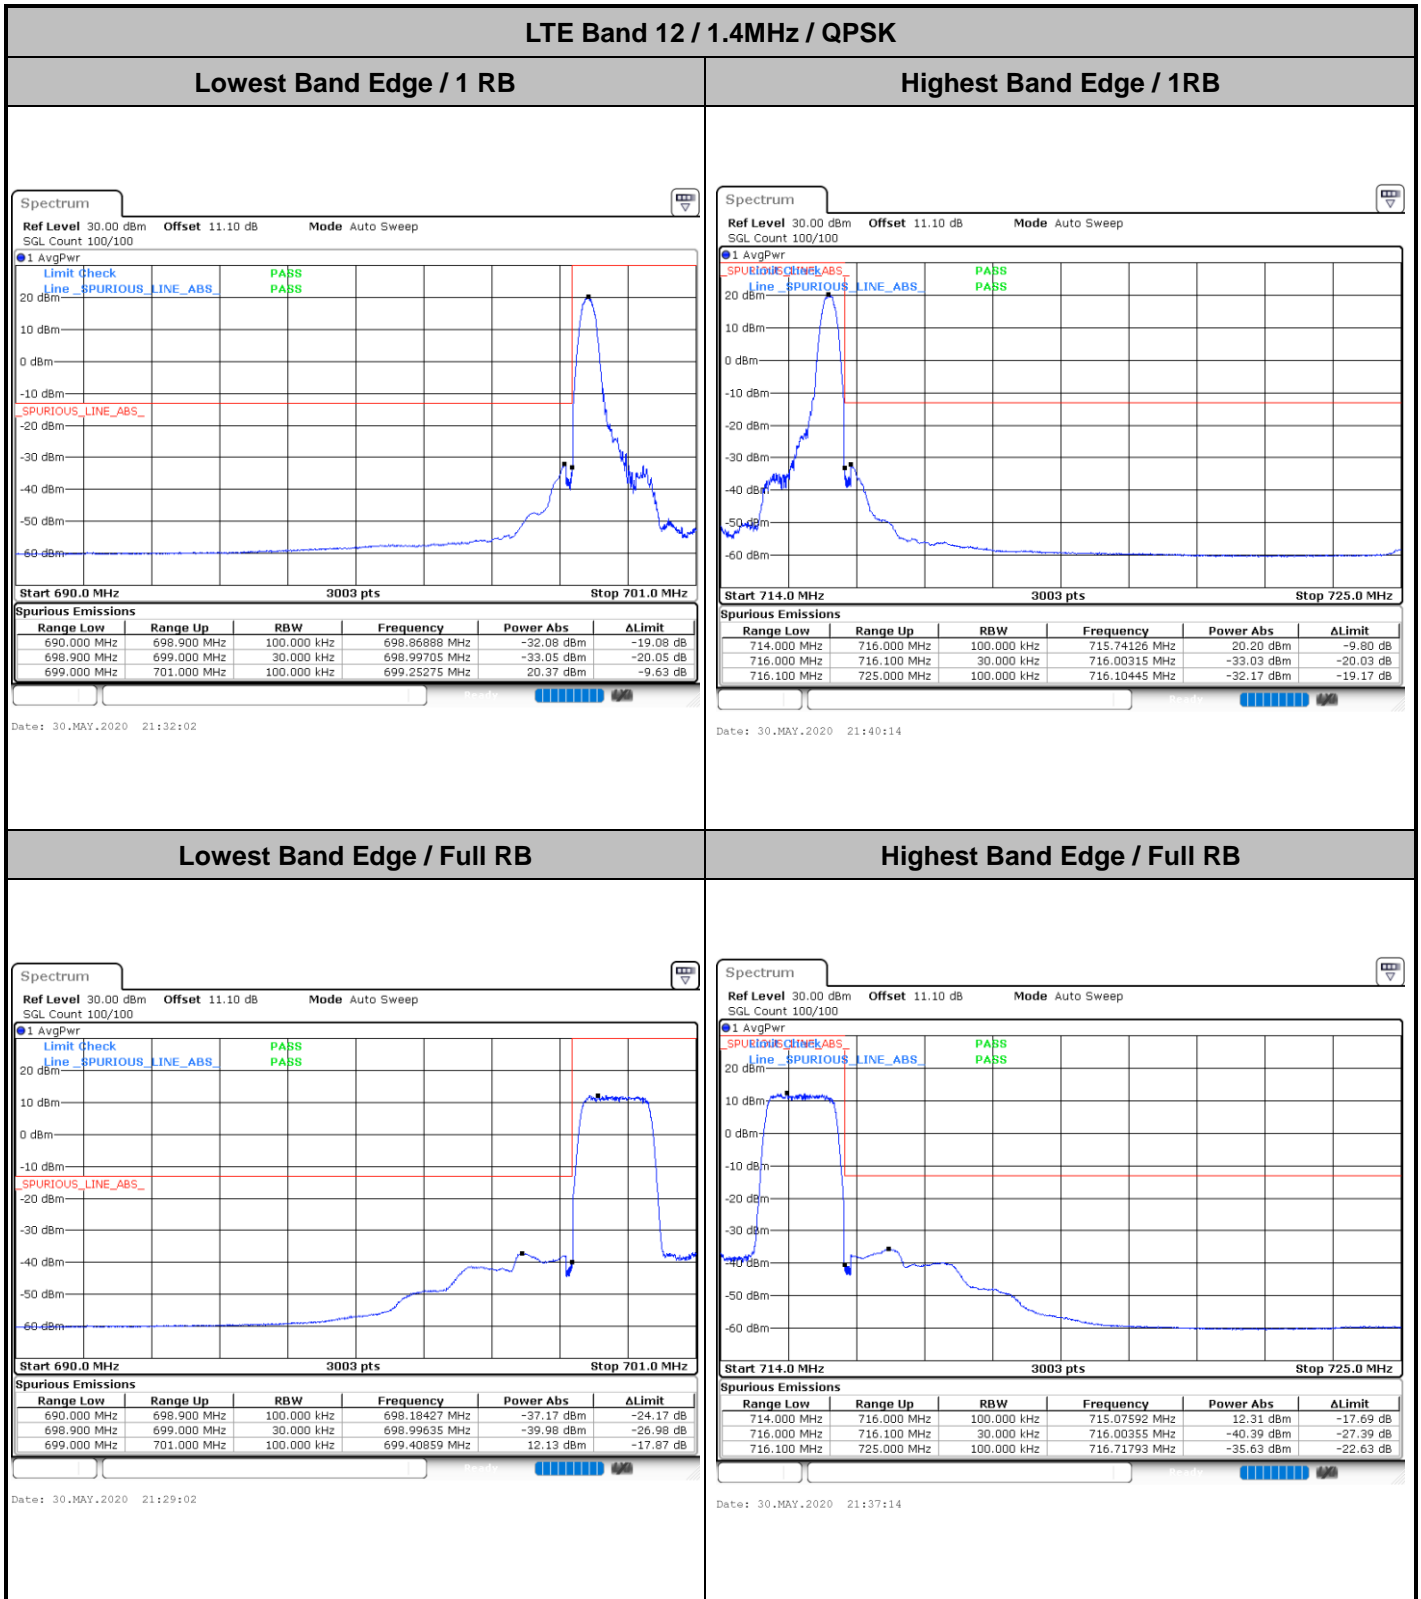

Middle Channel / 10MHz / 64QAM

Date: 30.MAY.2020 21:13:12

Highest Channel / 5MHz / 64QAM

Date: 30.MAY.2020 20:38:27

Highest Channel / 10MHz / 64QAM

Date: 30.MAY.2020 21:14:14

Conducted Band Edge

LTE Band 12 / 1.4MHz / 16QAM

Lowest Band Edge / 1 RB

Date: 30.MAY.2020 21:31:02

Highest Band Edge / 1 RB

Date: 30.MAY.2020 21:39:14

Lowest Band Edge / Full RB

Date: 30.MAY.2020 21:30:02

Highest Band Edge / Full RB

Date: 30.MAY.2020 21:38:14

LTE Band 12 / 1.4MHz / 64QAM

Lowest Band Edge / 1 RB

Date: 30.MAY.2020 21:43:58

Highest Band Edge / 1 RB

Date: 30.MAY.2020 21:48:03

Lowest Band Edge / Full RB

Date: 30.MAY.2020 21:42:58

Highest Band Edge / Full RB