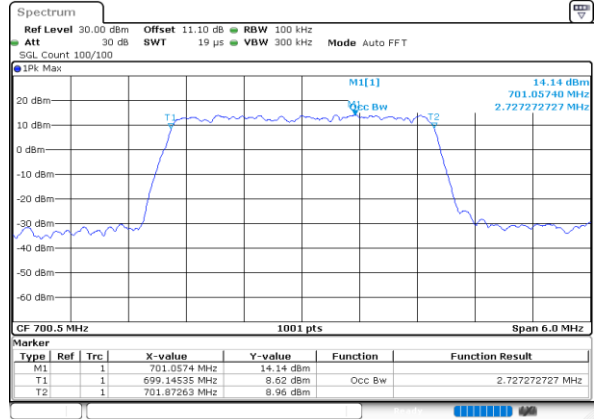

Lowest Channel / 3MHz / 16QAM

Date: 30.MAY.2020 20:13:07