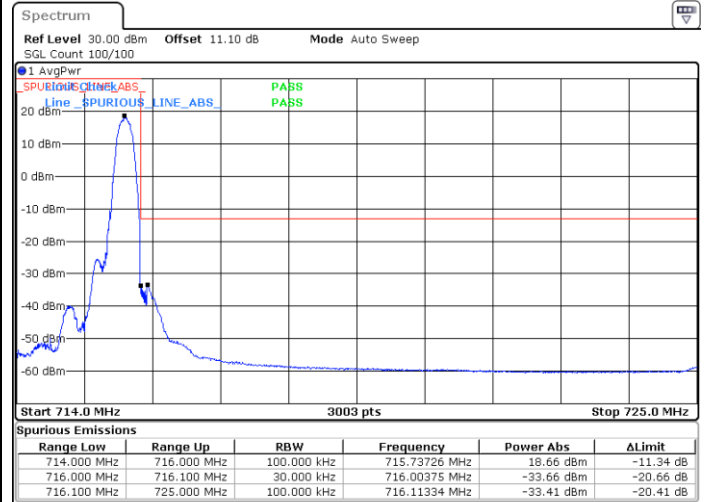

Middle Channel / 10MHz / 64QAM

Date: 30.MAY.2020 21:13:12

Highest Channel / 5MHz / 64QAM

Date: 30.MAY.2020 20:38:27

Highest Channel / 10MHz / 64QAM

Date: 30.MAY.2020 21:14:14

Conducted Band Edge

LTE Band 12 / 1.4MHz / 16QAM

Lowest Band Edge / 1 RB

Date: 30.MAY.2020 21:31:02

Highest Band Edge / 1 RB

Date: 30.MAY.2020 21:39:14

Lowest Band Edge / Full RB

Date: 30.MAY.2020 21:30:02

Highest Band Edge / Full RB

Date: 30.MAY.2020 21:38:14

LTE Band 12 / 1.4MHz / 64QAM

Lowest Band Edge / 1 RB

Date: 30.MAY.2020 21:43:58

Highest Band Edge / 1 RB

Date: 30.MAY.2020 21:48:03

Lowest Band Edge / Full RB

Date: 30.MAY.2020 21:42:58

Highest Band Edge / Full RB

Date: 30.MAY.2020 21:47:03

LTE Band 12 / 3MHz / QPSK

Lowest Band Edge / 1RB

Date: 30.MAY.2020 20:17:29

Highest Band Edge / 1 RB

Date: 30.MAY.2020 20:25:40

Lowest Band Edge / Full RB

Date: 30.MAY.2020 20:14:30