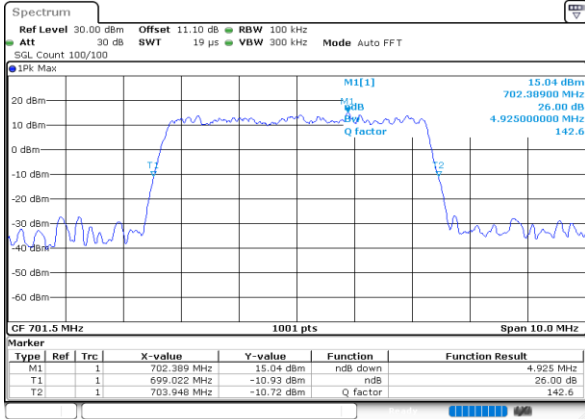

Highest Channel / 3MHz / 16QAM

Date: 30.MAY.2020 20:21:29

LTE Band 12

Lowest Channel / 5MHz / QPSK

Date: 30.MAY.2020 20:42:06

Lowest Channel / 5MHz / 16QAM

Date: 30.MAY.2020 20:41:55

Middle Channel / 5MHz / QPSK

Date: 30.MAY.2020 20:48:00

Middle Channel / 5MHz / 16QAM

Date: 30.MAY.2020 20:48:11

Highest Channel / 5MHz / QPSK

Date: 30.MAY.2020 20:50:17

Highest Channel / 5MHz / 16QAM

Date: 30.MAY.2020 20:50:06

LTE Band 12