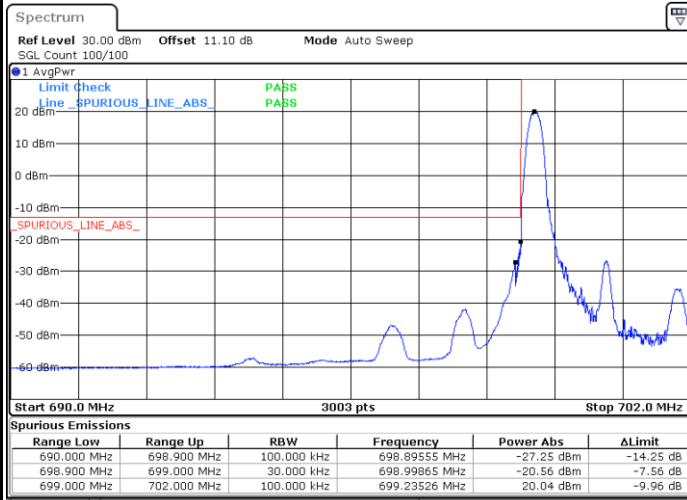

Lowest Band Edge / 1 RB

Date: 30.MAY.2020 21:31:02

Highest Band Edge / 1 RB

Date: 30.MAY.2020 21:39:14

Lowest Band Edge / Full RB

Date: 30.MAY.2020 21:30:02

Highest Band Edge / Full RB

Date: 30.MAY.2020 21:38:14

LTE Band 12 / 1.4MHz / 64QAM

Lowest Band Edge / 1 RB

Date: 30.MAY.2020 21:43:58

Highest Band Edge / 1 RB

Date: 30.MAY.2020 21:48:03

Lowest Band Edge / Full RB

Date: 30.MAY.2020 21:42:58

Highest Band Edge / Full RB

Date: 30.MAY.2020 21:47:03

LTE Band 12 / 3MHz / QPSK

Lowest Band Edge / 1RB

Date: 30.MAY.2020 20:17:29

Highest Band Edge / 1 RB

Date: 30.MAY.2020 20:25:40

Lowest Band Edge / Full RB

Date: 30.MAY.2020 20:14:30

Highest Band Edge / Full RB

Date: 30.MAY.2020 20:22:41

LTE Band 12 / 3MHz / 16QAM

Lowest Band Edge / 1 RB

Date: 30.MAY.2020 20:16:29

Highest Band Edge / 1 RB

Date: 30.MAY.2020 20:24:40

Lowest Band Edge / Full RB