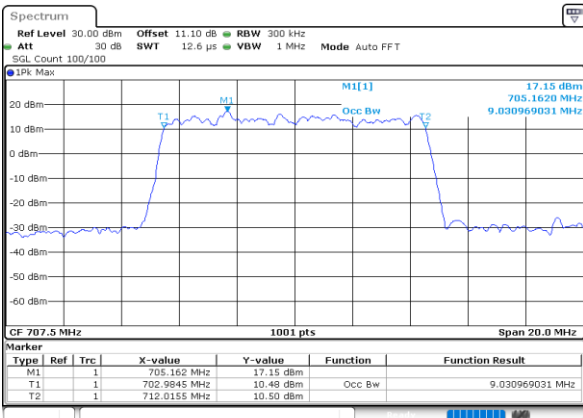

Lowest Channel / 10MHz / QPSK

Date: 30.MAY.2020 20:55:50

Lowest Channel / 10MHz / 16QAM

Date: 30.MAY.2020 20:56:02

Middle Channel / 10MHz / QPSK

Date: 30.MAY.2020 21:02:09

Middle Channel / 10MHz / 16QAM

Date: 30.MAY.2020 21:01:57

Highest Channel / 10MHz / QPSK

Date: 30.MAY.2020 21:04:02

Highest Channel / 10MHz / 16QAM

Date: 30.MAY.2020 21:04:13

LTE Band 12

Lowest Channel / 1.4MHz / 64QAM

Date: 30.MAY.2020 21:41:46

Lowest Channel / 3MHz / 64QAM