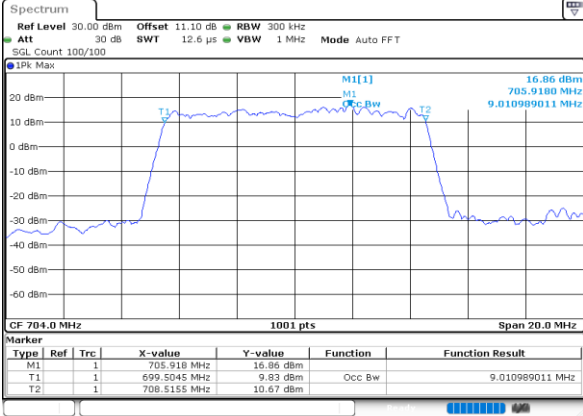

LTE Band 12

Lowest Channel / 10MHz / QPSK

Date: 30.MAY.2020 20:55:50