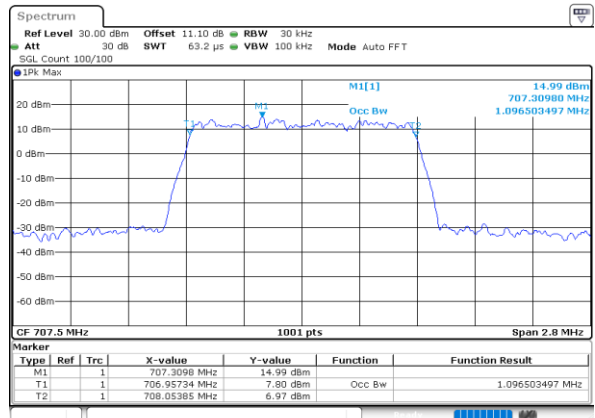

LTE Band 12

Lowest Channel / 1.4MHz / QPSK

Date: 30.MAY.2020 21:27:27

Lowest Channel / 1.4MHz / 16QAM

Date: 30.MAY.2020 21:27:39

Middle Channel / 1.4MHz / QPSK

Date: 30.MAY.2020 21:33:45

Middle Channel / 1.4MHz / 16QAM

Date: 30.MAY.2020 21:33:34

Highest Channel / 1.4MHz / QPSK

Date: 30.MAY.2020 21:35:39

Highest Channel / 1.4MHz / 16QAM

Date: 30.MAY.2020 21:35:50

LTE Band 12

Lowest Channel / 3MHz / QPSK

Date: 30.MAY.2020 20:12:55