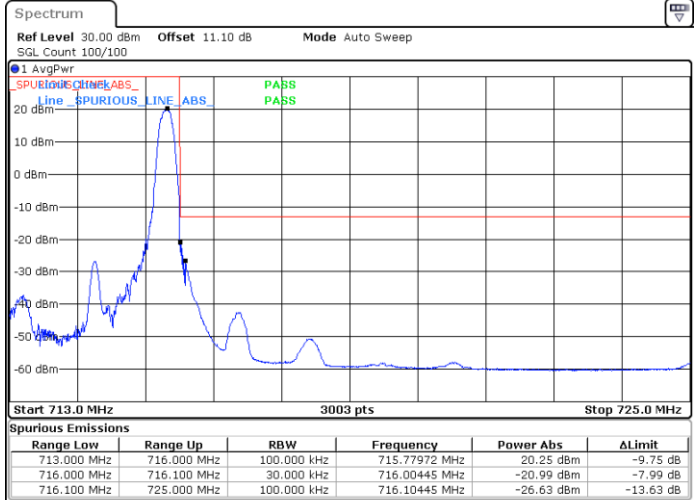

LTE Band 12 / 1.4MHz / 64QAM

Lowest Band Edge / 1 RB

Date: 30.MAY.2020 21:43:58

Highest Band Edge / 1 RB

Date: 30.MAY.2020 21:48:03

Lowest Band Edge / Full RB

Date: 30.MAY.2020 21:42:58

Highest Band Edge / Full RB

Date: 30.MAY.2020 21:47:03

LTE Band 12 / 3MHz / QPSK

Lowest Band Edge / 1RB

Date: 30.MAY.2020 20:17:29

Highest Band Edge / 1 RB

Date: 30.MAY.2020 20:25:40

Lowest Band Edge / Full RB

Date: 30.MAY.2020 20:14:30

Highest Band Edge / Full RB

Date: 30.MAY.2020 20:22:41

LTE Band 12 / 3MHz / 16QAM

Lowest Band Edge / 1 RB

Date: 30.MAY.2020 20:16:29

Highest Band Edge / 1 RB

Date: 30.MAY.2020 20:24:40

Lowest Band Edge / Full RB

Date: 30.MAY.2020 20:15:29

Highest Band Edge / Full RB

Date: 30.MAY.2020 20:23:40

LTE Band 12 / 3MHz / 64QAM

Lowest Band Edge / 1 RB

Date: 30.MAY.2020 20:29:24

Highest Band Edge / 1 RB

Date: 30.MAY.2020 20:33:29