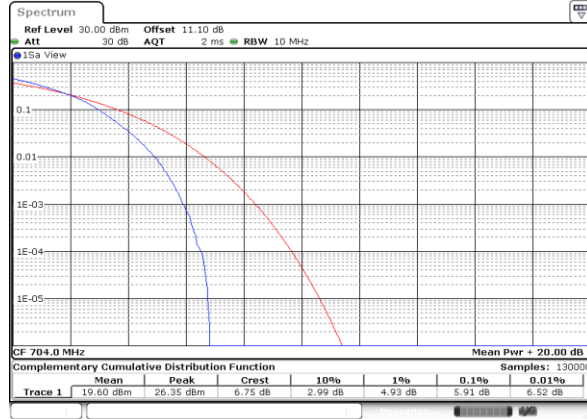

LTE Band 12 / 10MHz / 16QAM

Lowest Channel / 1RB

Date: 30.MAY.2020 21:50:21

Lowest Channel / Full RB

Date: 30.MAY.2020 21:50:10

Middle Channel / 1RB

Date: 30.MAY.2020 21:50:32

Middle Channel / Full RB

Date: 30.MAY.2020 21:50:43

Highest Channel / 1RB

Date: 30.MAY.2020 21:51:06

Highest Channel / Full RB

Date: 30.MAY.2020 21:50:55

LTE Band 12 / 10MHz / 64QAM

Lowest Channel / 1RB

Date: 30.MAY.2020 21:49:12