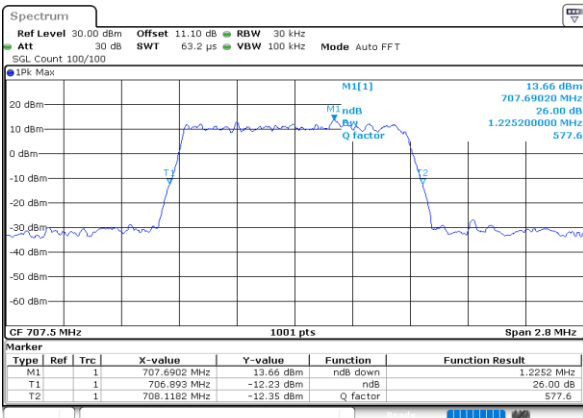

Highest Channel / 10MHz / QPSK

Date: 30.MAY.2020 21:04:37

Highest Channel / 10MHz / 16QAM

Date: 30.MAY.2020 21:04:25

LTE Band 12

Lowest Channel / 1.4MHz / 64QAM

Date: 30.MAY.2020 21:41:58

Lowest Channel / 3MHz / 64QAM

Date: 30.MAY.2020 20:12:14

Middle Channel / 1.4MHz / 64QAM

Date: 30.MAY.2020 21:45:01

Middle Channel / 3MHz / 64QAM

Date: 30.MAY.2020 20:13:27

Highest Channel / 1.4MHz / 64QAM

Date: 30.MAY.2020 21:46:04

Highest Channel / 3MHz / 64QAM