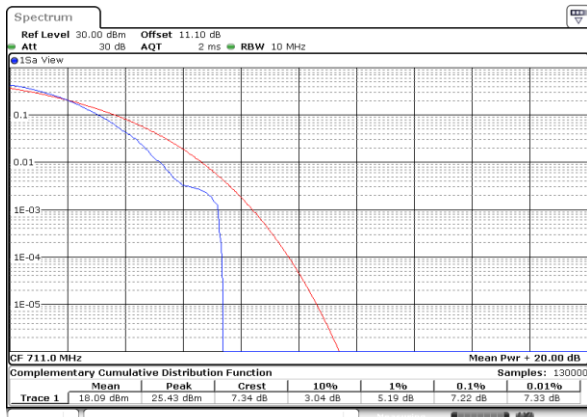

Lowest Channel / Full RB

Date: 30.MAY.2020 21:49:58

Middle Channel / 1RB

Date: 30.MAY.2020 21:49:23

Middle Channel / Full RB

Date: 30.MAY.2020 21:49:35

Highest Channel / 1RB

Date: 30.MAY.2020 21:49:58

Highest Channel / Full RB

Date: 30.MAY.2020 21:49:47

26dB Bandwidth

Mode	LTE Band 12 : 26dB BW(MHz)											
BW	1.4MHz		3MHz		5MHz		10MHz		15MHz		20MHz	
Mod.	QPSK	16QAM	QPSK	16QAM	QPSK	16QAM	QPSK	16QAM	QPSK	16QAM	QPSK	16QAM
Lowest CH	1.23	1.24	3.03	3.03	4.93	4.85	9.75	9.67	-	-	-	-
Middle CH	1.23	1.22	3.02	2.98	4.91	4.90	9.85	9.85	-	-	-	-
Highest CH	1.23	1.22	3.01	3.04	4.86	4.89	9.77	9.77	-	-	-	-
Mode	LTE Band 12 : 26dB BW(MHz)											
BW	1.4MHz		3MHz		5MHz		10MHz		15MHz		20MHz	
Mod.	64QAM		64QAM		64QAM		64QAM		64QAM		64QAM	
Lowest CH	1.23	-	3.06	-	4.88	-	9.73	-	-	-	-	-
Middle CH	1.23	-	3.04	-	4.82	-	9.93	-	-	-	-	-
Highest CH	1.24	-	2.99	-	4.90	-	9.71	-	-	-	-	-