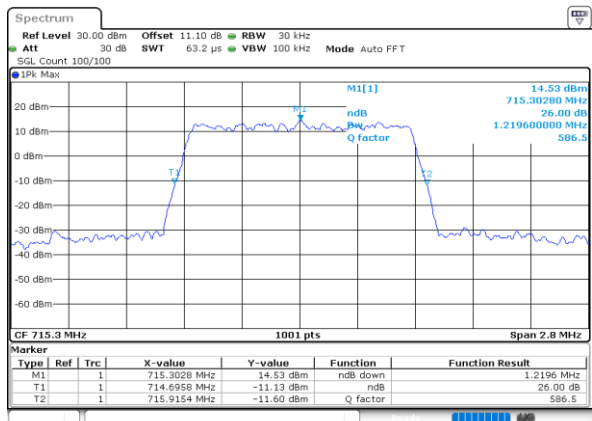

Highest Channel / 1.4MHz / 16QAM

Date: 30.MAY.2020 21:36:02