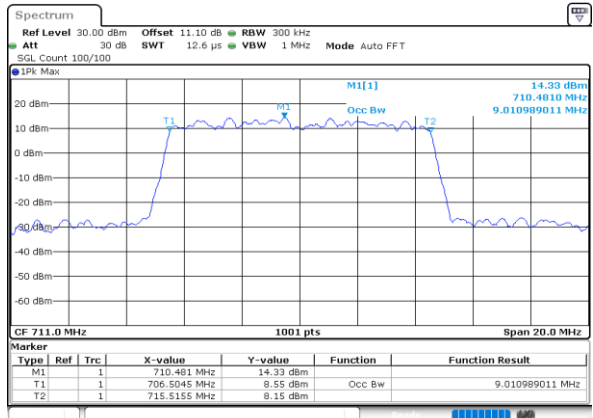

Middle Channel / 10MHz / 64QAM

Date: 30.MAY.2020 21:13:12

Highest Channel / 5MHz / 64QAM

Date: 30.MAY.2020 20:38:27

Highest Channel / 10MHz / 64QAM

Date: 30.MAY.2020 21:14:14

Conducted Band Edge

LTE Band 12 / 1.4MHz / 16QAM

Lowest Band Edge / 1 RB

Date: 30.MAY.2020 21:31:02

Highest Band Edge / 1 RB

Date: 30.MAY.2020 21:39:14

Lowest Band Edge / Full RB

Date: 30.MAY.2020 21:30:02

Highest Band Edge / Full RB

Date: 30.MAY.2020 21:38:14