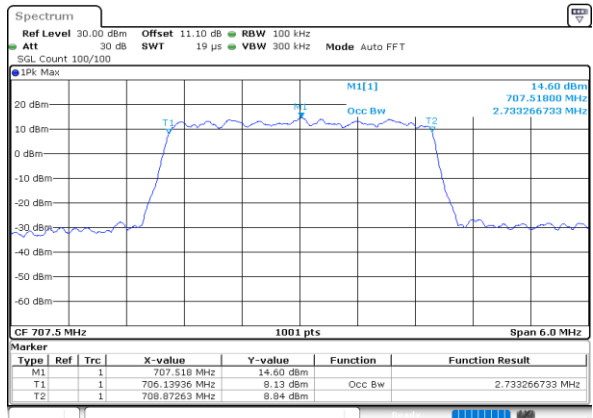

Middle Channel / 3MHz / 64QAM

Date: 30.MAY.2020 20:30:15