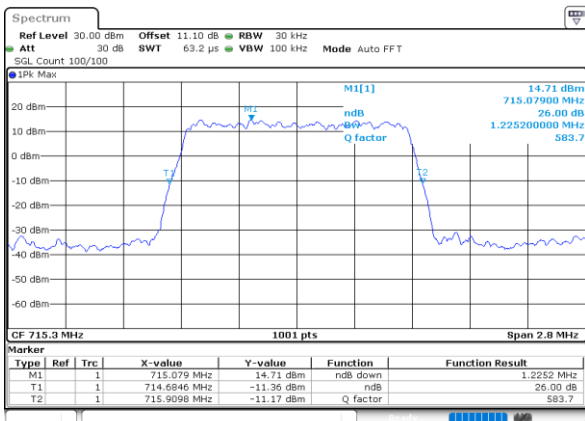

Highest Channel / Full RB

Date: 30.MAY.2020 21:49:47

26dB Bandwidth

Mode	LTE Band 12 : 26dB BW(MHz)											
BW	1.4MHz		3MHz		5MHz		10MHz		15MHz		20MHz	
Mod.	QPSK	16QAM	QPSK	16QAM	QPSK	16QAM	QPSK	16QAM	QPSK	16QAM	QPSK	16QAM
Lowest CH	1.23	1.24	3.03	3.03	4.93	4.85	9.75	9.67	-	-	-	-
Middle CH	1.23	1.22	3.02	2.98	4.91	4.90	9.85	9.85	-	-	-	-
Highest CH	1.23	1.22	3.01	3.04	4.86	4.89	9.77	9.77	-	-	-	-
Mode	LTE Band 12 : 26dB BW(MHz)											
BW	1.4MHz		3MHz		5MHz		10MHz		15MHz		20MHz	
Mod.	64QAM		64QAM		64QAM		64QAM		64QAM		64QAM	
Lowest CH	1.23	-	3.06	-	4.88	-	9.73	-	-	-	-	-
Middle CH	1.23	-	3.04	-	4.82	-	9.93	-	-	-	-	-
Highest CH	1.24	-	2.99	-	4.90	-	9.71	-	-	-	-	-

LTE Band 12

Lowest Channel / 1.4MHz / QPSK

Date: 30.MAY.2020 21:28:03

Lowest Channel / 1.4MHz / 16QAM

Date: 30.MAY.2020 21:27:51

Middle Channel / 1.4MHz / QPSK

Date: 30.MAY.2020 21:33:56

Middle Channel / 1.4MHz / 16QAM

Date: 30.MAY.2020 21:34:08

Highest Channel / 1.4MHz / QPSK

Date: 30.MAY.2020 21:36:14

Highest Channel / 1.4MHz / 16QAM

Date: 30.MAY.2020 21:36:02

LTE Band 12

Lowest Channel / 3MHz / QPSK

Date: 30.MAY.2020 20:13:30