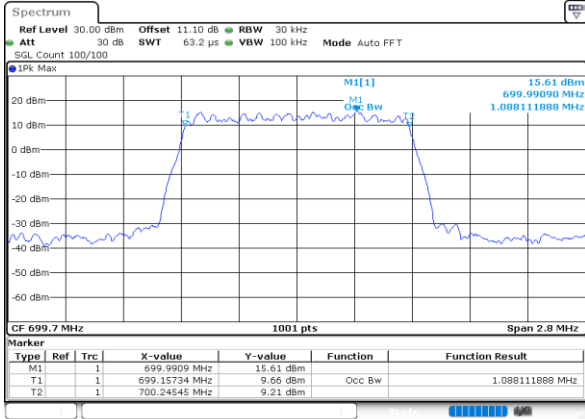

LTE Band 12

Lowest Channel / 1.4MHz / QPSK

Date: 30.MAY.2020 21:27:27