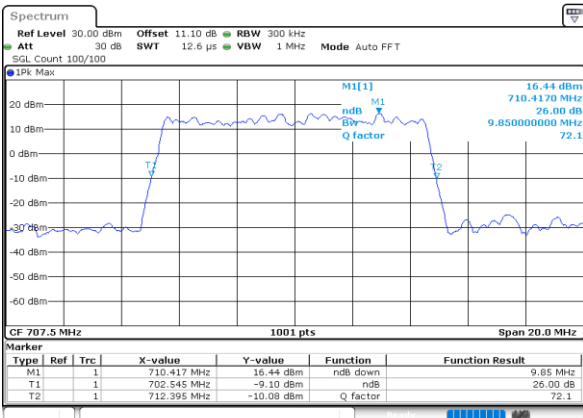

Lowest Channel / 10MHz / QPSK

Date: 30.MAY.2020 20:56:26

Lowest Channel / 10MHz / 16QAM

Date: 30.MAY.2020 20:56:14

Middle Channel / 10MHz / QPSK

Date: 30.MAY.2020 21:02:19

Middle Channel / 10MHz / 16QAM

Date: 30.MAY.2020 21:02:31

Highest Channel / 10MHz / QPSK

Date: 30.MAY.2020 21:04:37

Highest Channel / 10MHz / 16QAM

Date: 30.MAY.2020 21:04:25

LTE Band 12

Lowest Channel / 1.4MHz / 64QAM

Date: 30.MAY.2020 21:41:58

Lowest Channel / 3MHz / 64QAM