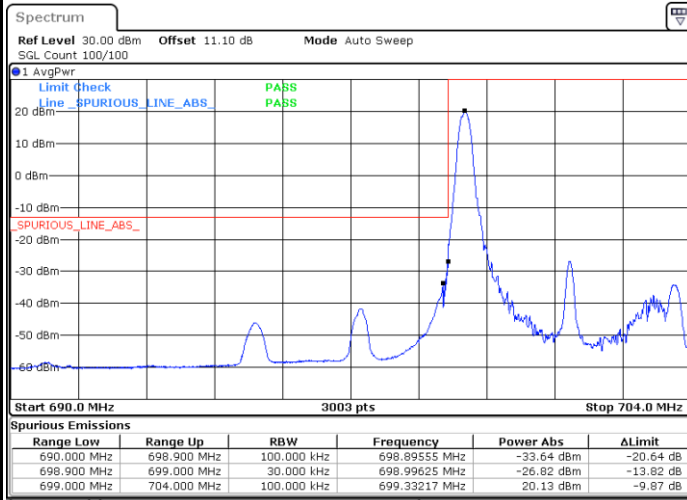

Date: 30.MAY.2020 20:15:29

Highest Band Edge / Full RB

Date: 30.MAY.2020 20:23:40

LTE Band 12 / 3MHz / 64QAM

Lowest Band Edge / 1 RB

Date: 30.MAY.2020 20:29:24

Highest Band Edge / 1 RB

Date: 30.MAY.2020 20:33:29

Lowest Band Edge / Full RB

Date: 30.MAY.2020 20:28:24

Highest Band Edge / Full RB

Date: 30.MAY.2020 20:32:29

LTE Band 12 / 5MHz / QPSK

Lowest Band Edge / 1 RB

Date: 30.MAY.2020 20:46:06

Highest Band Edge / 1 RB

Date: 30.MAY.2020 20:53:17

Lowest Band Edge / Full RB

Date: 30.MAY.2020 20:43:06

Highest Band Edge / Full RB

Date: 30.MAY.2020 20:51:17

LTE Band 12 / 5MHz / 16QAM

Lowest Band Edge / 1RB

Highest Band Edge / 1 RB

Lowest Band Edge / Full RB

Highest Band Edge / Full RB

LTE Band 12 / 5MHz / 64QAM

Lowest Band Edge / 1RB

Date: 30.MAY.2020 20:36:33

Highest Band Edge / 1 RB

Date: 30.MAY.2020 20:40:39

Lowest Band Edge / Full RB