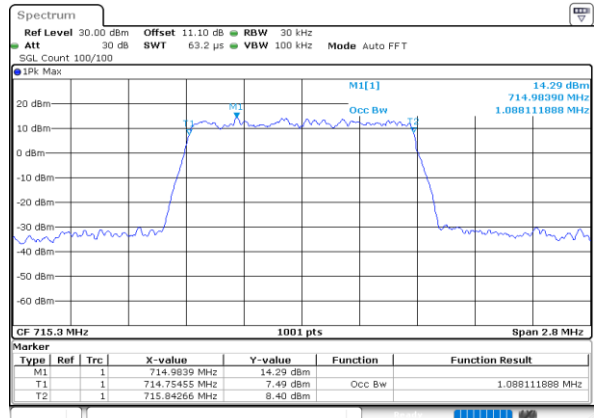

LTE Band 12

Lowest Channel / 1.4MHz / QPSK

Date: 30.MAY.2020 21:27:27

Lowest Channel / 1.4MHz / 16QAM

Date: 30.MAY.2020 21:27:39

Middle Channel / 1.4MHz / QPSK

Date: 30.MAY.2020 21:33:45

Middle Channel / 1.4MHz / 16QAM

Date: 30.MAY.2020 21:33:34

Highest Channel / 1.4MHz / QPSK

Date: 30.MAY.2020 21:35:39

Highest Channel / 1.4MHz / 16QAM

Date: 30.MAY.2020 21:35:50

LTE Band 12

Lowest Channel / 3MHz / QPSK

Date: 30.MAY.2020 20:12:55