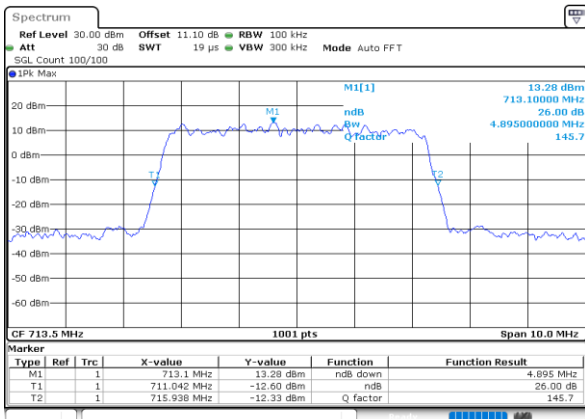

Date: 30.MAY.2020 20:13:29

LTE Band 12

Lowest Channel / 5MHz / 64QAM

Date: 30.MAY.2020 20:34:34

Lowest Channel / 10MHz / 64QAM

Date: 30.MAY.2020 21:10:21

Middle Channel / 5MHz / 64QAM

Date: 30.MAY.2020 20:37:36

Middle Channel / 10MHz / 64QAM

Date: 30.MAY.2020 21:13:23

Highest Channel / 5MHz / 64QAM

Date: 30.MAY.2020 20:38:39

Highest Channel / 10MHz / 64QAM

Date: 30.MAY.2020 21:24:34

Occupied Bandwidth

Mode	LTE Band 12 : 99%OBW(MHz)											
BW	1.4MHz		3MHz		5MHz		10MHz		15MHz		20MHz	
Mod.	QPSK	16QAM	QPSK	16QAM	QPSK	16QAM	QPSK	16QAM	QPSK	16QAM	QPSK	16QAM
Lowest CH	1.09	1.09	2.72	2.73	4.49	4.51	9.01	8.97	-	-	-	-
Middle CH	1.08	1.10	2.72	2.72	4.48	4.49	9.03	8.99	-	-	-	-
Highest CH	1.09	1.09	2.72	2.72	4.49	4.50	9.01	8.97	-	-	-	-
Mode	LTE Band 12 : 99%OBW(MHz)											
BW	1.4MHz		3MHz		5MHz		10MHz		15MHz		20MHz	
Mod.	64QAM		64QAM		64QAM		64QAM		64QAM		64QAM	
Lowest CH	1.09	-	2.73	-	4.47	-	9.05	-	-	-	-	-
Middle CH	1.09	-	2.73	-	4.54	-	8.99	-	-	-	-	-
Highest CH	1.08	-	2.73	-	4.50	-	9.01	-	-	-	-	-