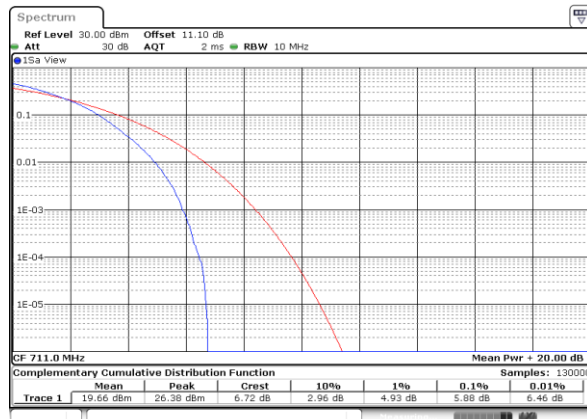

LTE Band 12 / 10MHz / 16QAM

Lowest Channel / 1RB

Date: 30.MAY.2020 21:50:21

Lowest Channel / Full RB

Date: 30.MAY.2020 21:50:10

Middle Channel / 1RB

Date: 30.MAY.2020 21:50:32

Middle Channel / Full RB

Date: 30.MAY.2020 21:50:43

Highest Channel / 1RB

Date: 30.MAY.2020 21:51:06

Highest Channel / Full RB

Date: 30.MAY.2020 21:50:55

LTE Band 12 / 10MHz / 64QAM

Lowest Channel / 1RB

Date: 30.MAY.2020 21:49:12