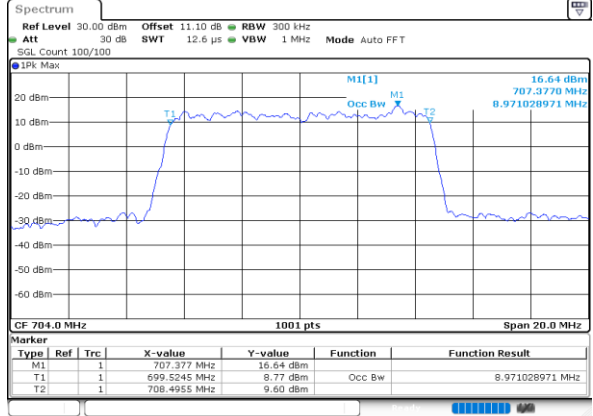

Lowest Channel / 10MHz / 16QAM

Date: 30.MAY.2020 20:56:02