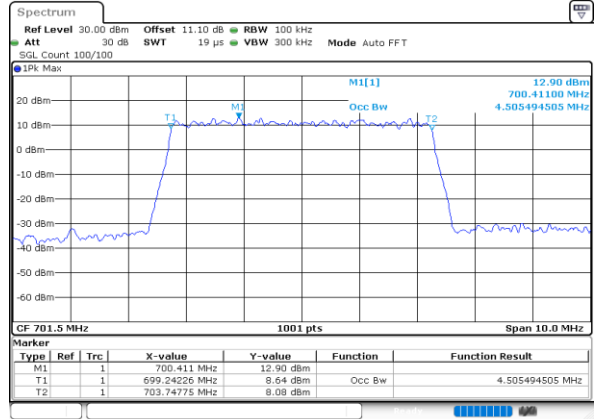

Highest Channel / 3MHz / 16QAM

Date: 30.MAY.2020 20:21:19

LTE Band 12

Lowest Channel / 5MHz / QPSK

Date: 30.MAY.2020 20:41:31

Lowest Channel / 5MHz / 16QAM

Date: 30.MAY.2020 20:41:43

Middle Channel / 5MHz / QPSK

Date: 30.MAY.2020 20:47:49

Middle Channel / 5MHz / 16QAM

Date: 30.MAY.2020 20:47:38

Highest Channel / 5MHz / QPSK

Date: 30.MAY.2020 20:49:42

Highest Channel / 5MHz / 16QAM

Date: 30.MAY.2020 20:49:54

LTE Band 12