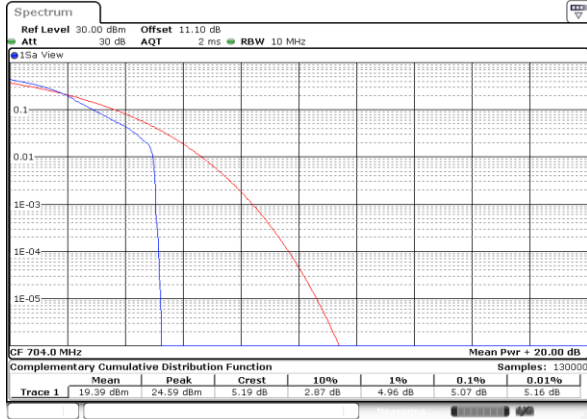

LTE Band 12 / 10MHz / 16QAM

Lowest Channel / 1RB

Date: 30.MAY.2020 21:50:21

Lowest Channel / Full RB

Date: 30.MAY.2020 21:50:10

Middle Channel / 1RB

Date: 30.MAY.2020 21:50:32

Middle Channel / Full RB

Date: 30.MAY.2020 21:50:43

Highest Channel / 1RB

Date: 30.MAY.2020 21:51:06

Highest Channel / Full RB

Date: 30.MAY.2020 21:50:55

LTE Band 12 / 10MHz / 64QAM

Lowest Channel / 1RB

Date: 30.MAY.2020 21:49:12