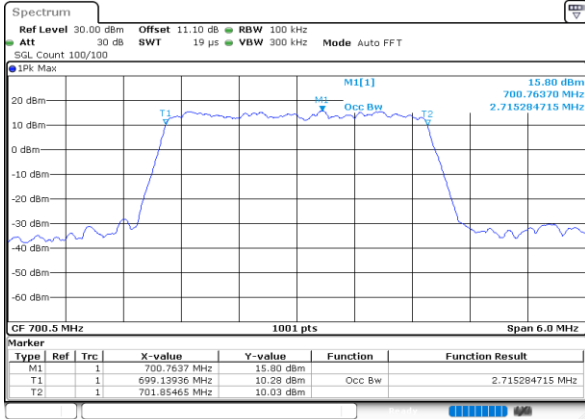

Date: 30.MAY.2020 21:33:34

Highest Channel / 1.4MHz / QPSK

Date: 30.MAY.2020 21:35:39

Highest Channel / 1.4MHz / 16QAM

Date: 30.MAY.2020 21:35:50

LTE Band 12

Lowest Channel / 3MHz / QPSK

Date: 30.MAY.2020 20:12:55