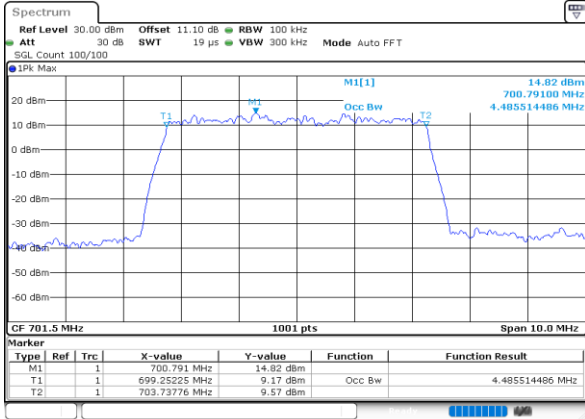

Highest Channel / 3MHz / 16QAM

Date: 30.MAY.2020 20:21:19

LTE Band 12

Lowest Channel / 5MHz / QPSK

Date: 30.MAY.2020 20:41:31

Lowest Channel / 5MHz / 16QAM

Date: 30.MAY.2020 20:41:43

Middle Channel / 5MHz / QPSK

Date: 30.MAY.2020 20:47:49

Middle Channel / 5MHz / 16QAM

Date: 30.MAY.2020 20:47:38

Highest Channel / 5MHz / QPSK

Date: 30.MAY.2020 20:49:42

Highest Channel / 5MHz / 16QAM

Date: 30.MAY.2020 20:49:54

LTE Band 12