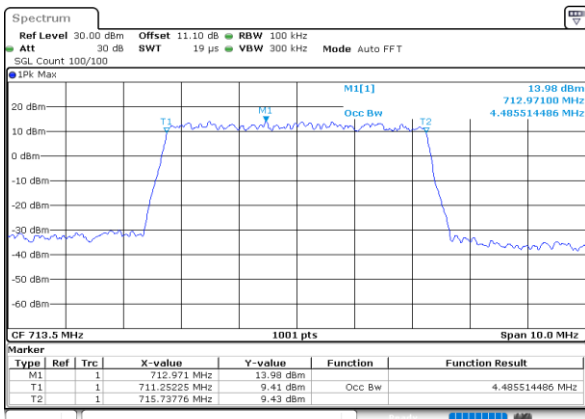

Highest Channel / 3MHz / 16QAM

Date: 30.MAY.2020 20:21:19

LTE Band 12

Lowest Channel / 5MHz / QPSK

Date: 30.MAY.2020 20:41:31

Lowest Channel / 5MHz / 16QAM

Date: 30.MAY.2020 20:41:43

Middle Channel / 5MHz / QPSK

Date: 30.MAY.2020 20:47:49

Middle Channel / 5MHz / 16QAM

Date: 30.MAY.2020 20:47:38

Highest Channel / 5MHz / QPSK

Date: 30.MAY.2020 20:49:42

Highest Channel / 5MHz / 16QAM

Date: 30.MAY.2020 20:49:54

LTE Band 12