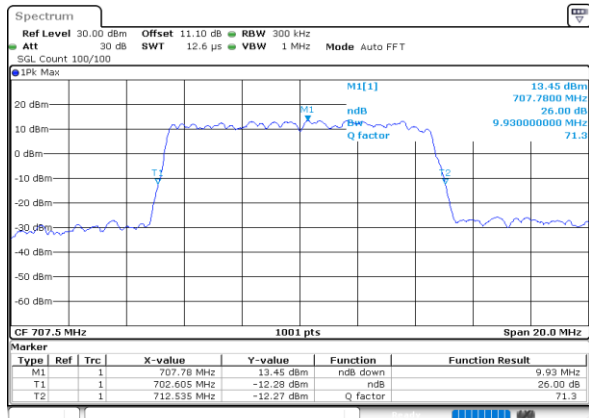

Date: 30.MAY.2020 20:13:29

LTE Band 12

Lowest Channel / 5MHz / 64QAM

Date: 30.MAY.2020 20:34:34

Lowest Channel / 10MHz / 64QAM

Date: 30.MAY.2020 21:10:21

Middle Channel / 5MHz / 64QAM

Date: 30.MAY.2020 20:37:36

Middle Channel / 10MHz / 64QAM

Date: 30.MAY.2020 21:13:23

Highest Channel / 5MHz / 64QAM

Date: 30.MAY.2020 20:38:39

Highest Channel / 10MHz / 64QAM

Date: 30.MAY.2020 21:24:34

Occupied Bandwidth

Mode	LTE Band 12 : 99%OBW(MHz)											
BW	1.4MHz		3MHz		5MHz		10MHz		15MHz		20MHz	
Mod.	QPSK	16QAM	QPSK	16QAM	QPSK	16QAM	QPSK	16QAM	QPSK	16QAM	QPSK	16QAM
Lowest CH	1.09	1.09	2.72	2.73	4.49	4.51	9.01	8.97	-	-	-	-
Middle CH	1.08	1.10	2.72	2.72	4.48	4.49	9.03	8.99	-	-	-	-
Highest CH	1.09	1.09	2.72	2.72	4.49	4.50	9.01	8.97	-	-	-	-
Mode	LTE Band 12 : 99%OBW(MHz)											
BW	1.4MHz		3MHz		5MHz		10MHz		15MHz		20MHz	
Mod.	64QAM		64QAM		64QAM		64QAM		64QAM		64QAM	
Lowest CH	1.09	-	2.73	-	4.47	-	9.05	-	-	-	-	-
Middle CH	1.09	-	2.73	-	4.54	-	8.99	-	-	-	-	-
Highest CH	1.08	-	2.73	-	4.50	-	9.01	-	-	-	-	-