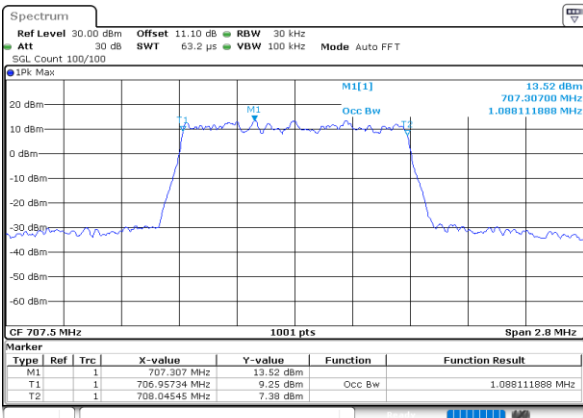

Highest Channel / 10MHz / QPSK

Date: 30.MAY.2020 21:04:02

Highest Channel / 10MHz / 16QAM

Date: 30.MAY.2020 21:04:13

LTE Band 12

Lowest Channel / 1.4MHz / 64QAM

Date: 30.MAY.2020 21:41:46

Lowest Channel / 3MHz / 64QAM

Date: 30.MAY.2020 20:12:13

Middle Channel / 1.4MHz / 64QAM

Date: 30.MAY.2020 21:44:49

Middle Channel / 3MHz / 64QAM

Date: 30.MAY.2020 20:30:15

Highest Channel / 1.4MHz / 64QAM

Date: 30.MAY.2020 21:45:52

Highest Channel / 3MHz / 64QAM