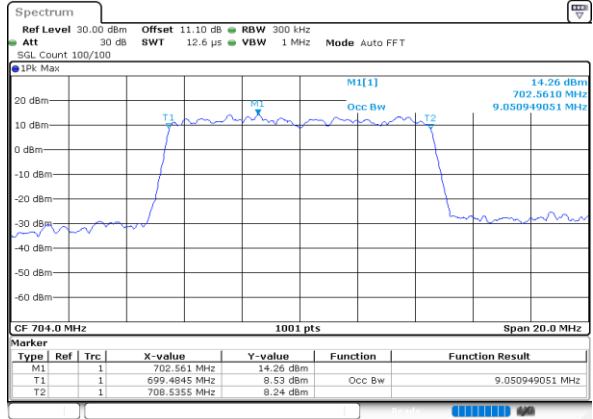

Date: 30.MAY.2020 20:31:19

LTE Band 12

Lowest Channel / 5MHz / 64QAM

Date: 30.MAY.2020 20:34:22

Lowest Channel / 10MHz / 64QAM

Date: 30.MAY.2020 21:10:09

Middle Channel / 5MHz / 64QAM

Date: 30.MAY.2020 20:37:25

Middle Channel / 10MHz / 64QAM

Date: 30.MAY.2020 21:13:12

Highest Channel / 5MHz / 64QAM

Date: 30.MAY.2020 20:38:27

Highest Channel / 10MHz / 64QAM

Date: 30.MAY.2020 21:14:14

Conducted Band Edge

LTE Band 12 / 1.4MHz / 16QAM

Lowest Band Edge / 1 RB

Date: 30.MAY.2020 21:31:02

Highest Band Edge / 1 RB

Date: 30.MAY.2020 21:39:14

Lowest Band Edge / Full RB

Date: 30.MAY.2020 21:30:02

Highest Band Edge / Full RB

Date: 30.MAY.2020 21:38:14