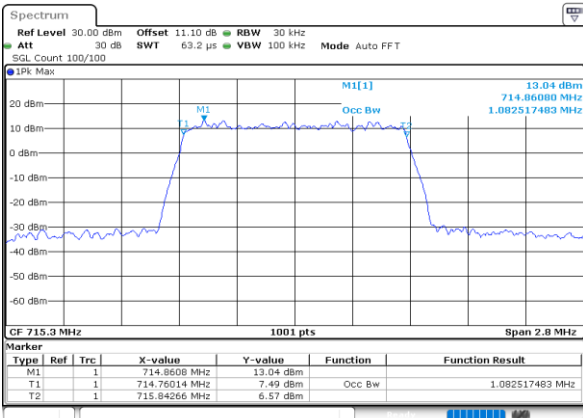

Highest Channel / 10MHz / QPSK

Date: 30.MAY.2020 21:04:02

Highest Channel / 10MHz / 16QAM

Date: 30.MAY.2020 21:04:13

LTE Band 12

Lowest Channel / 1.4MHz / 64QAM

Date: 30.MAY.2020 21:41:46

Lowest Channel / 3MHz / 64QAM

Date: 30.MAY.2020 20:12:13

Middle Channel / 1.4MHz / 64QAM

Date: 30.MAY.2020 21:44:49

Middle Channel / 3MHz / 64QAM

Date: 30.MAY.2020 20:30:15

Highest Channel / 1.4MHz / 64QAM

Date: 30.MAY.2020 21:45:52

Highest Channel / 3MHz / 64QAM

Date: 30.MAY.2020 20:31:19

LTE Band 12

Lowest Channel / 5MHz / 64QAM

Date: 30.MAY.2020 20:34:22

Lowest Channel / 10MHz / 64QAM

Date: 30.MAY.2020 21:10:09

Middle Channel / 5MHz / 64QAM

Date: 30.MAY.2020 20:37:25