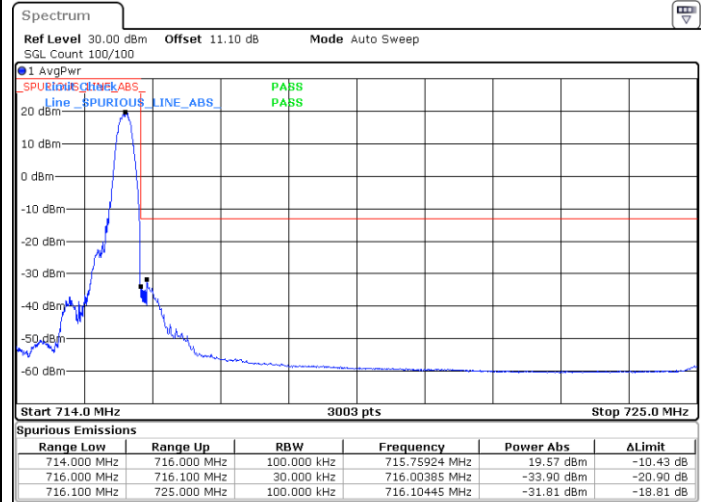

Date: 30.MAY.2020 20:31:19

LTE Band 12

Lowest Channel / 5MHz / 64QAM

Date: 30.MAY.2020 20:34:22

Lowest Channel / 10MHz / 64QAM

Date: 30.MAY.2020 21:10:09

Middle Channel / 5MHz / 64QAM

Date: 30.MAY.2020 20:37:25

Middle Channel / 10MHz / 64QAM

Date: 30.MAY.2020 21:13:12

Highest Channel / 5MHz / 64QAM

Date: 30.MAY.2020 20:38:27

Highest Channel / 10MHz / 64QAM

Date: 30.MAY.2020 21:14:14

Conducted Band Edge

LTE Band 12 / 1.4MHz / 16QAM

Lowest Band Edge / 1 RB

Date: 30.MAY.2020 21:31:02

Highest Band Edge / 1 RB

Date: 30.MAY.2020 21:39:14

Lowest Band Edge / Full RB

Date: 30.MAY.2020 21:30:02

Highest Band Edge / Full RB

Date: 30.MAY.2020 21:38:14

LTE Band 12 / 1.4MHz / 64QAM

Lowest Band Edge / 1 RB

Date: 30.MAY.2020 21:43:58

Highest Band Edge / 1 RB

Date: 30.MAY.2020 21:48:03

Lowest Band Edge / Full RB

Date: 30.MAY.2020 21:42:58

Highest Band Edge / Full RB