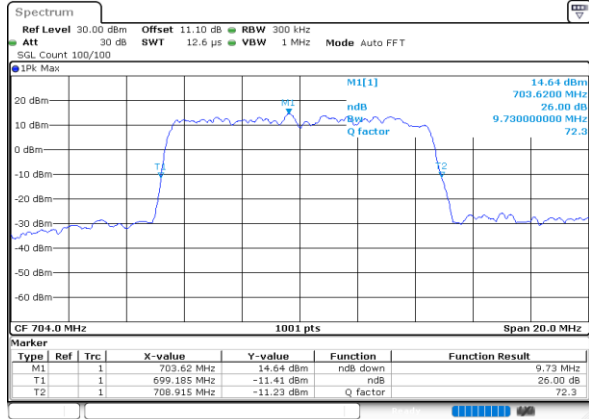

Date: 30.MAY.2020 20:13:29

LTE Band 12

Lowest Channel / 5MHz / 64QAM

Date: 30.MAY.2020 20:34:34

Lowest Channel / 10MHz / 64QAM

Date: 30.MAY.2020 21:10:21

Middle Channel / 5MHz / 64QAM

Date: 30.MAY.2020 20:37:36

Middle Channel / 10MHz / 64QAM

Date: 30.MAY.2020 21:13:23

Highest Channel / 5MHz / 64QAM

Date: 30.MAY.2020 20:38:39

Highest Channel / 10MHz / 64QAM

Date: 30.MAY.2020 21:24:34

Occupied Bandwidth

Mode	LTE Band 12 : 99%OBW(MHz)											
BW	1.4MHz		3MHz		5MHz		10MHz		15MHz		20MHz	
Mod.	QPSK	16QAM	QPSK	16QAM	QPSK	16QAM	QPSK	16QAM	QPSK	16QAM	QPSK	16QAM
Lowest CH	1.09	1.09	2.72	2.73	4.49	4.51	9.01	8.97	-	-	-	-
Middle CH	1.08	1.10	2.72	2.72	4.48	4.49	9.03	8.99	-	-	-	-
Highest CH	1.09	1.09	2.72	2.72	4.49	4.50	9.01	8.97	-	-	-	-
Mode	LTE Band 12 : 99%OBW(MHz)											
BW	1.4MHz		3MHz		5MHz		10MHz		15MHz		20MHz	
Mod.	64QAM		64QAM		64QAM		64QAM		64QAM		64QAM	
Lowest CH	1.09	-	2.73	-	4.47	-	9.05	-	-	-	-	-
Middle CH	1.09	-	2.73	-	4.54	-	8.99	-	-	-	-	-
Highest CH	1.08	-	2.73	-	4.50	-	9.01	-	-	-	-	-