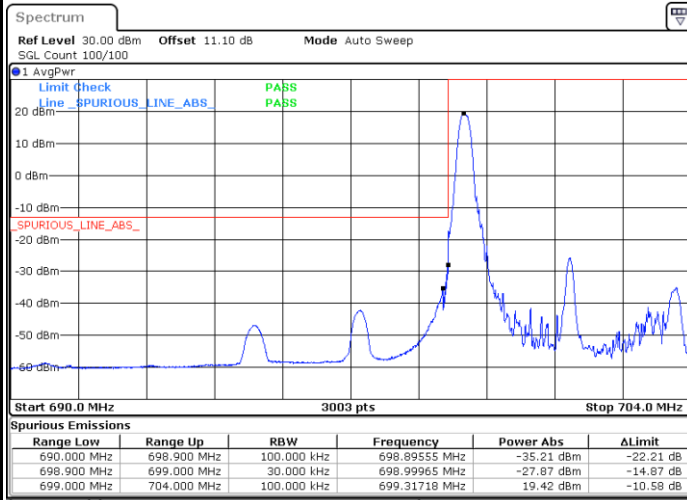

Date: 30.MAY.2020 20:15:29

Highest Band Edge / Full RB

Date: 30.MAY.2020 20:23:40

LTE Band 12 / 3MHz / 64QAM

Lowest Band Edge / 1 RB

Date: 30.MAY.2020 20:29:24

Highest Band Edge / 1 RB

Date: 30.MAY.2020 20:33:29

Lowest Band Edge / Full RB

Date: 30.MAY.2020 20:28:24

Highest Band Edge / Full RB

Date: 30.MAY.2020 20:32:29

LTE Band 12 / 5MHz / QPSK

Lowest Band Edge / 1 RB

Date: 30.MAY.2020 20:46:06

Highest Band Edge / 1 RB

Date: 30.MAY.2020 20:53:17

Lowest Band Edge / Full RB

Date: 30.MAY.2020 20:43:06

Highest Band Edge / Full RB

Date: 30.MAY.2020 20:51:17

LTE Band 12 / 5MHz / 16QAM

Lowest Band Edge / 1RB

Highest Band Edge / 1 RB

Lowest Band Edge / Full RB

Highest Band Edge / Full RB

LTE Band 12 / 5MHz / 64QAM

Lowest Band Edge / 1RB

Date: 30.MAY.2020 20:36:33

Highest Band Edge / 1 RB

Date: 30.MAY.2020 20:40:39

Lowest Band Edge / Full RB