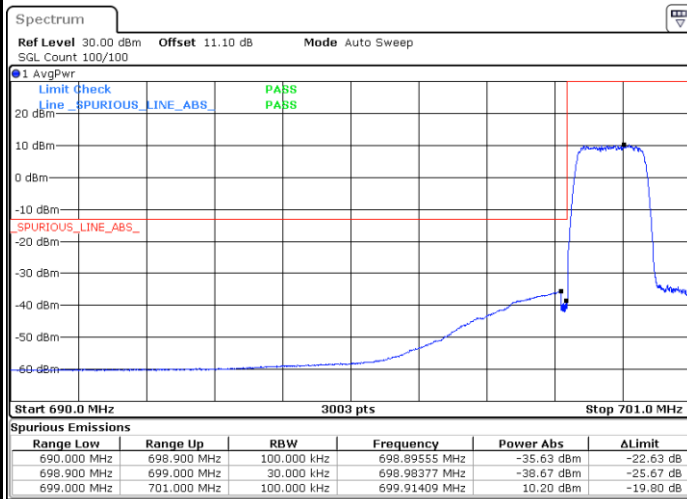

Lowest Band Edge / 1 RB

Date: 30.MAY.2020 21:31:02

Highest Band Edge / 1 RB

Date: 30.MAY.2020 21:39:14

Lowest Band Edge / Full RB

Date: 30.MAY.2020 21:30:02

Highest Band Edge / Full RB

Date: 30.MAY.2020 21:38:14

LTE Band 12 / 1.4MHz / 64QAM

Lowest Band Edge / 1 RB

Date: 30.MAY.2020 21:43:58

Highest Band Edge / 1 RB

Date: 30.MAY.2020 21:48:03

Lowest Band Edge / Full RB

Date: 30.MAY.2020 21:42:58

Highest Band Edge / Full RB

Date: 30.MAY.2020 21:47:03

LTE Band 12 / 3MHz / QPSK

Lowest Band Edge / 1RB

Date: 30.MAY.2020 20:17:29

Highest Band Edge / 1 RB

Date: 30.MAY.2020 20:25:40

Lowest Band Edge / Full RB

Date: 30.MAY.2020 20:14:30

Highest Band Edge / Full RB

Date: 30.MAY.2020 20:22:41

LTE Band 12 / 3MHz / 16QAM

Lowest Band Edge / 1 RB

Date: 30.MAY.2020 20:16:29

Highest Band Edge / 1 RB

Date: 30.MAY.2020 20:24:40

Lowest Band Edge / Full RB