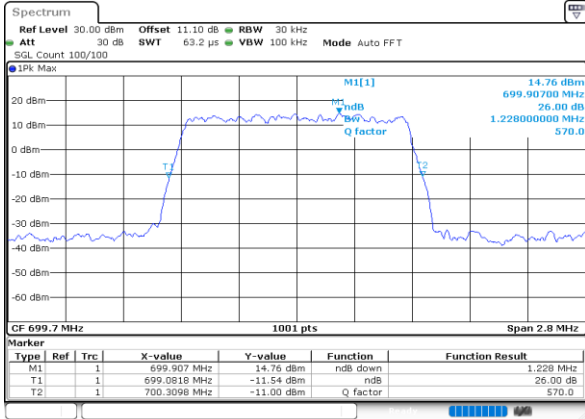

LTE Band 12

Lowest Channel / 1.4MHz / QPSK

Date: 30.MAY.2020 21:28:03