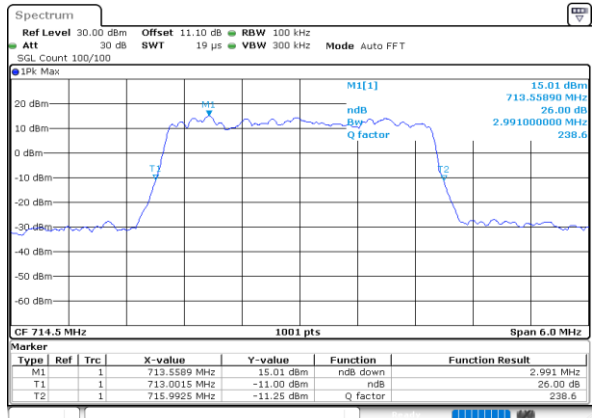

Highest Channel / 10MHz / QPSK

Date: 30.MAY.2020 21:04:37

Highest Channel / 10MHz / 16QAM

Date: 30.MAY.2020 21:04:25

LTE Band 12

Lowest Channel / 1.4MHz / 64QAM

Date: 30.MAY.2020 21:41:58

Lowest Channel / 3MHz / 64QAM

Date: 30.MAY.2020 20:12:14

Middle Channel / 1.4MHz / 64QAM

Date: 30.MAY.2020 21:45:01

Middle Channel / 3MHz / 64QAM

Date: 30.MAY.2020 20:13:27

Highest Channel / 1.4MHz / 64QAM

Date: 30.MAY.2020 21:46:04

Highest Channel / 3MHz / 64QAM

Date: 30.MAY.2020 20:13:29

LTE Band 12

Lowest Channel / 5MHz / 64QAM

Date: 30.MAY.2020 20:34:34

Lowest Channel / 10MHz / 64QAM

Date: 30.MAY.2020 21:10:21

Middle Channel / 5MHz / 64QAM

Date: 30.MAY.2020 20:37:36