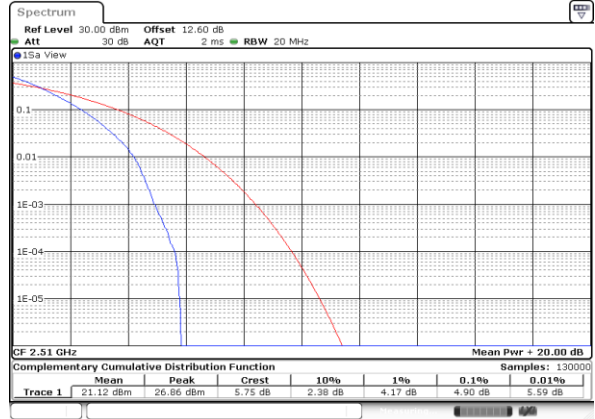

Note:

1. Normal Voltage =4.0 V. ; Battery End Point (BEP) =3.5 V. ; Maximum Voltage =4.45 V.
2. The frequency fundamental emissions stay within the authorized frequency block.

LTE Band 7

Peak-to-Average Ratio

Mode	LTE Band 7 / 20MHz				
Mod.	QPSK		16QAM		Limit: 13dB
RB Size	1RB	Full RB	1RB	Full RB	Result
Lowest CH	3.54	4.90	5.16	5.83	PASS
Middle CH	3.54	4.99	5.30	5.94	
Highest CH	3.62	4.75	5.30	5.88	
Mode	LTE Band 7 / 20MHz				
Mod.	64QAM				Limit: 13dB
RB Size	1RB	Full RB			Result
Lowest CH	6.67	6.43	-	-	PASS
Middle CH	6.84	6.38	-	-	
Highest CH	6.43	6.38	-	-	

LTE Band 7 / 20MHz / QPSK

Lowest Channel / 1RB

Date: 30.MAY.2020 20:08:20

Lowest Channel / Full RB

Date: 30.MAY.2020 20:08:31

Middle Channel / 1RB

Date: 30.MAY.2020 20:08:42

Middle Channel / Full RB