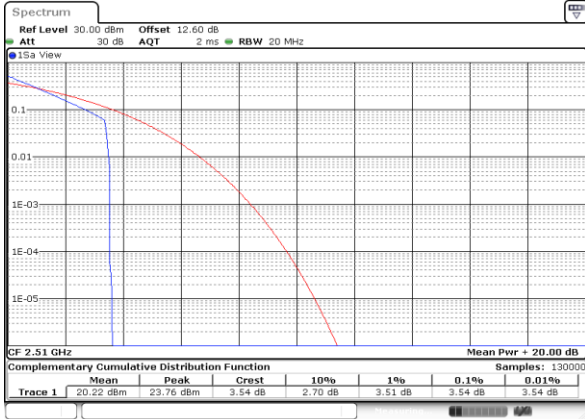

LTE Band 7 / 20MHz / QPSK

Lowest Channel / 1RB

Date: 30.MAY.2020 20:08:20