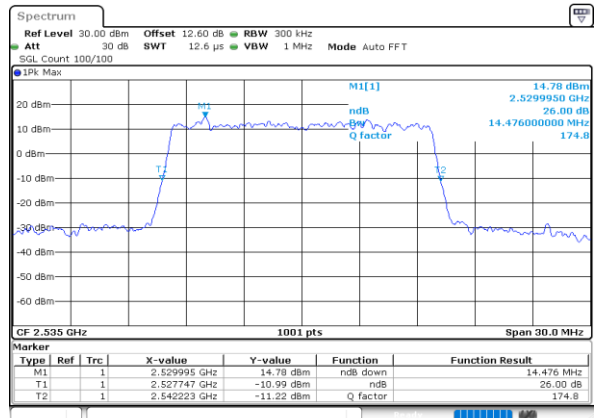

Highest Channel / 10MHz / 16QAM

Date: 30.MAY.2020 19:03:17

LTE Band 7

Lowest Channel / 15MHz / QPSK

Date: 30.MAY.2020 19:19:42

Lowest Channel / 15MHz / 16QAM

Date: 30.MAY.2020 19:19:53

Middle Channel / 15MHz / QPSK

Date: 30.MAY.2020 19:26:10

Middle Channel / 15MHz / 16QAM

Date: 30.MAY.2020 19:26:21

Highest Channel / 15MHz / QPSK

Date: 30.MAY.2020 19:28:34

Highest Channel / 15MHz / 16QAM

Date: 30.MAY.2020 19:28:45

LTE Band 7