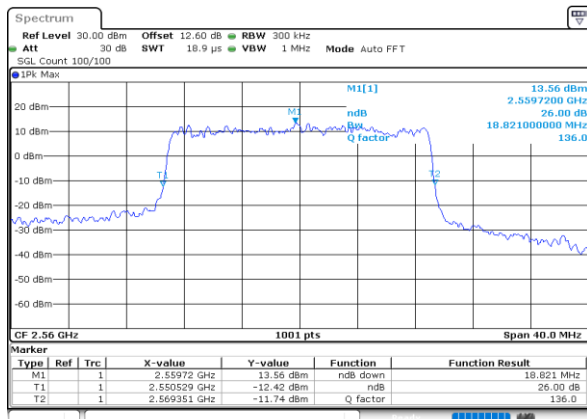

Date: 30.MAY.2020 19:26:10

Middle Channel / 15MHz / 16QAM

Date: 30.MAY.2020 19:26:21

Highest Channel / 15MHz / QPSK

Date: 30.MAY.2020 19:28:34

Highest Channel / 15MHz / 16QAM

Date: 30.MAY.2020 19:28:45

LTE Band 7

Lowest Channel / 20MHz / QPSK

Date: 30.MAY.2020 19:42:41

Lowest Channel / 20MHz / 16QAM

Date: 30.MAY.2020 19:42:52

Middle Channel / 20MHz / QPSK

Date: 30.MAY.2020 19:49:08

Middle Channel / 20MHz / 16QAM

Date: 30.MAY.2020 19:49:19

Highest Channel / 20MHz / QPSK

Date: 30.MAY.2020 19:51:32

Highest Channel / 20MHz / 16QAM

Date: 30.MAY.2020 19:51:44

LTE Band 7

Lowest Channel / 5MHz / 64QAM

Date: 30.MAY.2020 18:46:23

Lowest Channel / 10MHz / 64QAM