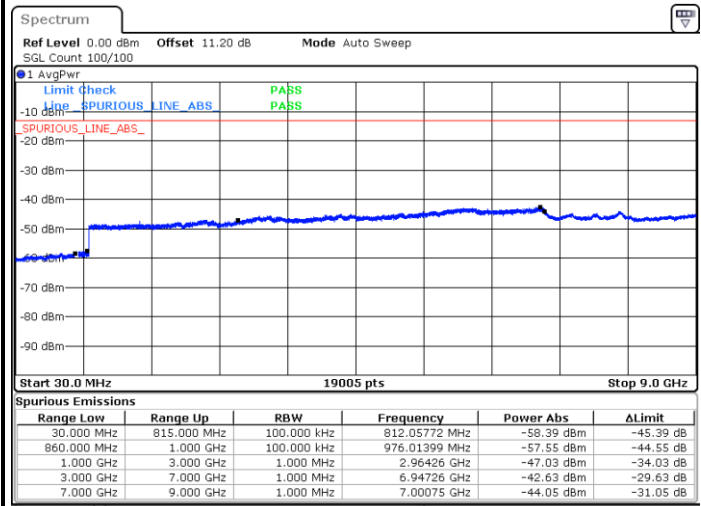

LTE Band 5 / 3MHz

Middle Channel / QPSK

Middle Channel / 16QAM

Date: 30.MAY.2020 16:42:44

Date: 30.MAY.2020 16:43:24

Highest Channel / QPSK

Highest Channel / 16QAM

Date: 30.MAY.2020 16:51:31

Date: 30.MAY.2020 16:52:11

LTE Band 5 / 5MHz

Lowest Channel / QPSK

Lowest Channel / 16QAM

Date: 30.MAY.2020 17:10:09

Date: 30.MAY.2020 17:10:49

Middle Channel / QPSK

Middle Channel / 16QAM

Date: 30.MAY.2020 17:12:14

Date: 30.MAY.2020 17:12:54

LTE Band 5 / 5MHz

Highest Channel / QPSK

Date: 30.MAY.2020 17:21:01

Highest Channel / 16QAM

Date: 30.MAY.2020 17:21:41

LTE Band 5 / 10MHz