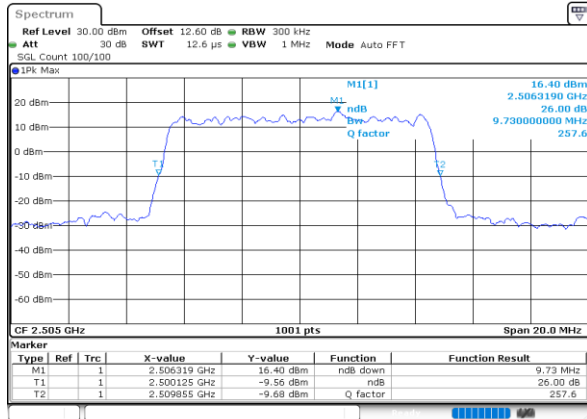

LTE Band 7

Lowest Channel / 5MHz / QPSK

Date: 30.MAY.2020 18:31:16

Lowest Channel / 5MHz / 16QAM

Date: 30.MAY.2020 18:31:28

Middle Channel / 5MHz / QPSK

Date: 30.MAY.2020 18:37:44

Middle Channel / 5MHz / 16QAM

Date: 30.MAY.2020 18:37:55

Highest Channel / 5MHz / QPSK

Date: 30.MAY.2020 18:40:08

Highest Channel / 5MHz / 16QAM

Date: 30.MAY.2020 18:40:20

LTE Band 7

Lowest Channel / 10MHz / QPSK

Date: 30.MAY.2020 18:54:15

Lowest Channel / 10MHz / 16QAM

Date: 30.MAY.2020 18:54:27

Middle Channel / 10MHz / QPSK

Date: 30.MAY.2020 19:00:41

Middle Channel / 10MHz / 16QAM

Date: 30.MAY.2020 19:00:52

Highest Channel / 10MHz / QPSK

Date: 30.MAY.2020 19:03:05