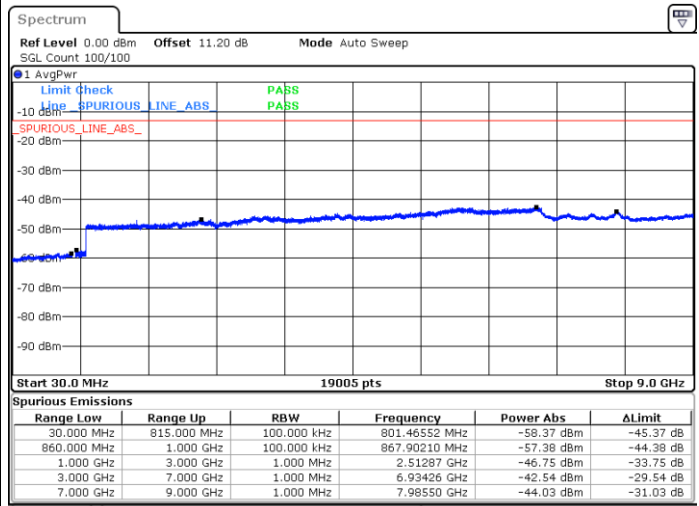

LTE Band 5 / 3MHz

Middle Channel / QPSK

Middle Channel / 16QAM

Date: 30.MAY.2020 16:42:44

Date: 30.MAY.2020 16:43:24

Highest Channel / QPSK

Highest Channel / 16QAM

Date: 30.MAY.2020 16:51:31

Date: 30.MAY.2020 16:52:11

LTE Band 5 / 5MHz

Lowest Channel / QPSK

Lowest Channel / 16QAM

Date: 30.MAY.2020 17:10:09

Date: 30.MAY.2020 17:10:49

Middle Channel / QPSK

Middle Channel / 16QAM

Date: 30.MAY.2020 17:12:14

Date: 30.MAY.2020 17:12:54

LTE Band 5 / 5MHz

Highest Channel / QPSK

Date: 30.MAY.2020 17:21:01

Highest Channel / 16QAM

Date: 30.MAY.2020 17:21:41

LTE Band 5 / 10MHz