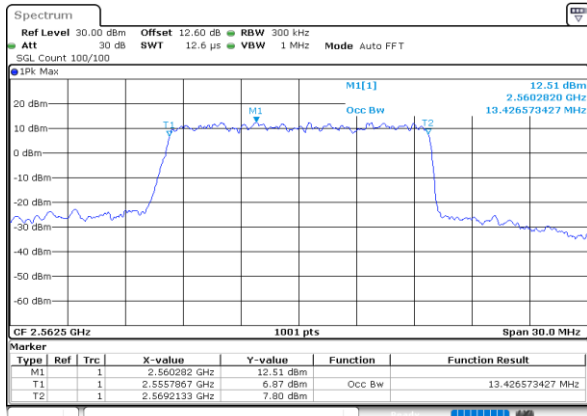

Date: 30.MAY.2020 19:16:03

LTE Band 7

Lowest Channel / 15MHz / 64QAM

Date: 30.MAY.2020 19:34:37

Lowest Channel / 20MHz / 64QAM

Date: 30.MAY.2020 19:57:35

Middle Channel / 15MHz / 64QAM

Date: 30.MAY.2020 19:37:51

Middle Channel / 20MHz / 64QAM

Date: 30.MAY.2020 20:00:49

Highest Channel / 15MHz / 64QAM

Date: 30.MAY.2020 19:39:02

Highest Channel / 20MHz / 64QAM

Date: 30.MAY.2020 20:02:01