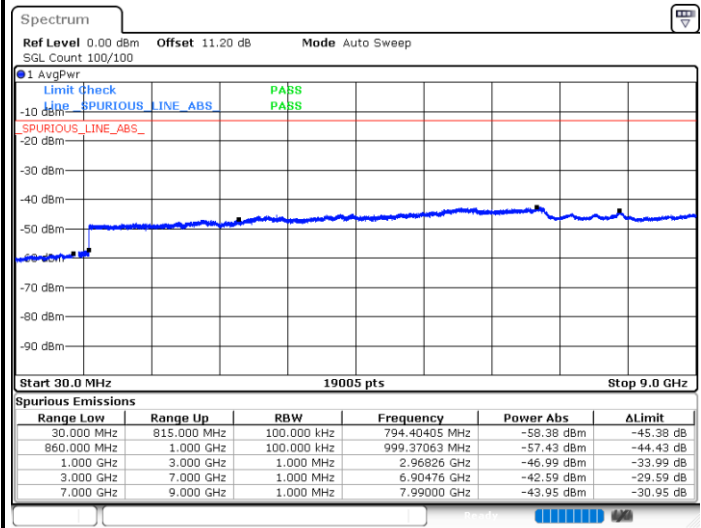

Date: 30.MAY.2020 16:57:37

Highest Channel / 64QAM

Date: 30.MAY.2020 17:02:01

LTE Band 5 / 5MHz

Lowest Channel / 64QAM

Middle Channel / 64QAM

Date: 30.MAY.2020 17:26:05

Date: 30.MAY.2020 17:27:07

Highest Channel / 64QAM

Date: 30.MAY.2020 17:51:13

LTE Band 5 / 10MHz

Lowest Channel / 64QAM

Middle Channel / 64QAM

Date: 30.MAY.2020 17:55:38

Date: 30.MAY.2020 17:56:40

Highest Channel / 64QAM

Date: 30.MAY.2020 18:01:03

Frequency Stability

Test Conditions		LTE Band 5 (QPSK) / Middle Channel	Limit
Temperature (°C)	Voltage (Volt)	BW 10MHz	2.5ppm
		Deviation (ppm)	Result
50	Normal Voltage	0.0005	PASS
40	Normal Voltage	0.0011	
30	Normal Voltage	0.0016	
20(Ref.)	Normal Voltage	0.0000	
10	Normal Voltage	0.0004	
0	Normal Voltage	0.0013	
-10	Normal Voltage	0.0016	
-20	Normal Voltage	0.0014	
-30	Normal Voltage	0.0002	
20	Maximum Voltage	0.0007	
20	Normal Voltage	0.0000	
20	Battery End Point	0.0002	

Note:

1. Normal Voltage =4.0 V. ; Battery End Point (BEP) =3.5 V. ; Maximum Voltage =4.45 V.
2. The frequency fundamental emissions stay within the authorized frequency block.

LTE Band 7

Peak-to-Average Ratio