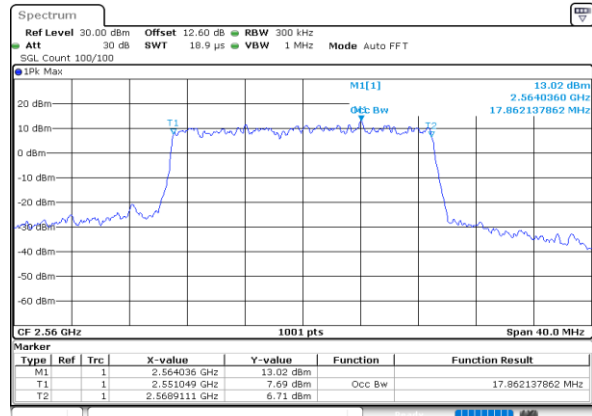

Date: 30.MAY.2020 19:16:03

LTE Band 7

Lowest Channel / 15MHz / 64QAM

Date: 30.MAY.2020 19:34:37

Lowest Channel / 20MHz / 64QAM

Date: 30.MAY.2020 19:57:35

Middle Channel / 15MHz / 64QAM

Date: 30.MAY.2020 19:37:51

Middle Channel / 20MHz / 64QAM

Date: 30.MAY.2020 20:00:49

Highest Channel / 15MHz / 64QAM

Date: 30.MAY.2020 19:39:02

Highest Channel / 20MHz / 64QAM

Date: 30.MAY.2020 20:02:01