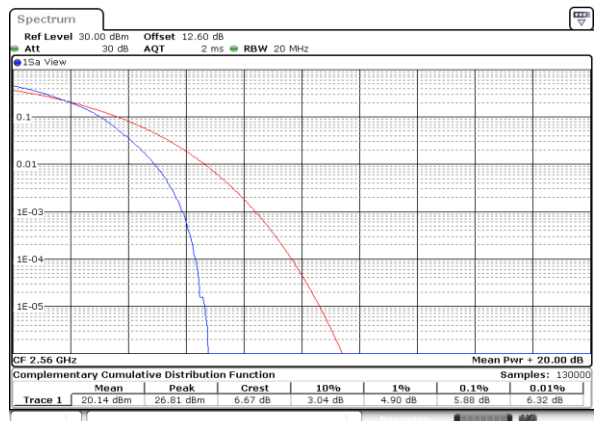

Date: 30.MAY.2020 20:08:53

Highest Channel / 1RB

Date: 30.MAY.2020 20:09:05

Highest Channel / Full RB

Date: 30.MAY.2020 20:09:16

LTE Band 7 / 20MHz / 16QAM

Lowest Channel / 1RB

Date: 30.MAY.2020 20:07:11

Lowest Channel / Full RB

Date: 30.MAY.2020 20:07:23

Middle Channel / 1RB

Date: 30.MAY.2020 20:07:34

Middle Channel / Full RB

Date: 30.MAY.2020 20:07:44

Highest Channel / 1RB

Date: 30.MAY.2020 20:07:55

Highest Channel / Full RB

Date: 30.MAY.2020 20:08:08

LTE Band 7 / 20MHz / 64QAM

Lowest Channel / 1RB

Date: 30.MAY.2020 20:09:28

Lowest Channel / Full RB

Date: 30.MAY.2020 20:10:38

Middle Channel / 1RB