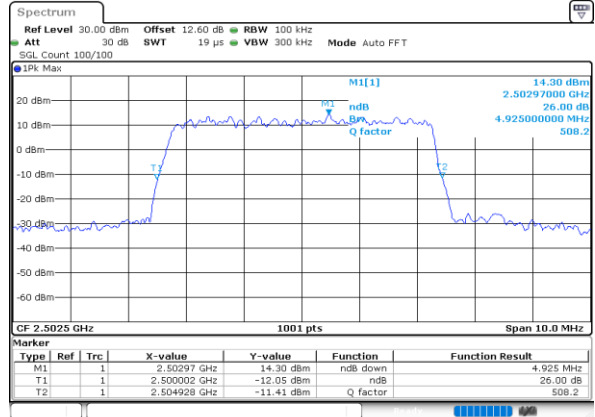

Date: 30.MAY.2020 20:09:49

Middle Channel / Full RB

Date: 30.MAY.2020 20:10:00

Highest Channel / 1RB

Date: 30.MAY.2020 20:10:12

Highest Channel / Full RB

Date: 30.MAY.2020 20:10:23

26dB Bandwidth

Mode	LTE Band 7 : 26dB BW(MHz)											
BW	1.4MHz		3MHz		5MHz		10MHz		15MHz		20MHz	
Mod.	QPSK	16QAM	QPSK	16QAM	QPSK	16QAM	QPSK	16QAM	QPSK	16QAM	QPSK	16QAM
Lowest CH	-	-	-	-	4.85	4.93	9.89	9.73	14.24	14.39	18.62	19.26
Middle CH	-	-	-	-	4.93	4.89	9.77	9.89	14.30	14.48	18.74	18.70
Highest CH	-	-	-	-	4.95	4.89	9.85	9.77	14.24	14.39	19.06	18.82
Mode	LTE Band 7 : 26dB BW(MHz)											
BW	1.4MHz		3MHz		5MHz		10MHz		15MHz		20MHz	
Mod.	64QAM		64QAM		64QAM		64QAM		64QAM		64QAM	
Lowest CH	-	-	-	-	4.98	-	9.79	-	14.24	-	19.02	-
Middle CH	-	-	-	-	4.92	-	9.75	-	14.36	-	18.86	-
Highest CH	-	-	-	-	4.95	-	9.73	-	14.27	-	19.10	-

LTE Band 7

Lowest Channel / 5MHz / QPSK

Date: 30.MAY.2020 18:31:16

Lowest Channel / 5MHz / 16QAM

Date: 30.MAY.2020 18:31:28

Middle Channel / 5MHz / QPSK

Date: 30.MAY.2020 18:37:44

Middle Channel / 5MHz / 16QAM