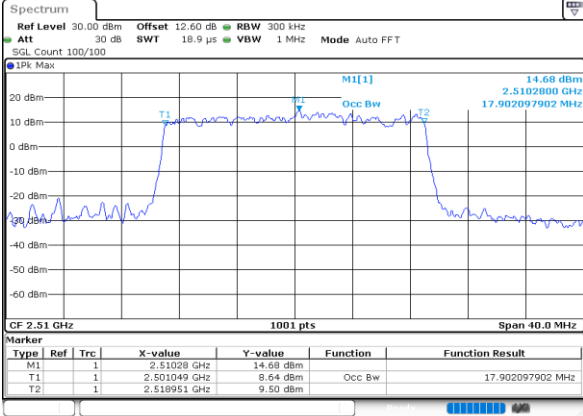

LTE Band 7

Lowest Channel / 20MHz / QPSK

Date: 30.MAY.2020 19:42:17