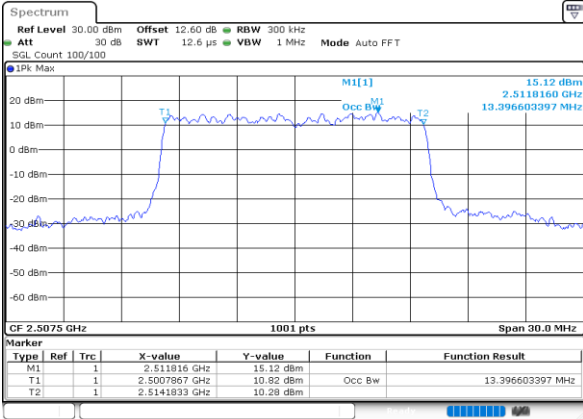

Lowest Channel / 10MHz / 16QAM

Date: 30.MAY.2020 18:54:04

Middle Channel / 10MHz / QPSK

Date: 30.MAY.2020 19:00:19

Middle Channel / 10MHz / 16QAM

Date: 30.MAY.2020 19:00:30

Highest Channel / 10MHz / QPSK

Date: 30.MAY.2020 19:02:41

Highest Channel / 10MHz / 16QAM

Date: 30.MAY.2020 19:02:53

LTE Band 7

Lowest Channel / 15MHz / QPSK

Date: 30.MAY.2020 19:19:18

Lowest Channel / 15MHz / 16QAM

Date: 30.MAY.2020 19:19:30

Middle Channel / 15MHz / QPSK

Date: 30.MAY.2020 19:25:47

Middle Channel / 15MHz / 16QAM

Date: 30.MAY.2020 19:25:58

Highest Channel / 15MHz / QPSK

Date: 30.MAY.2020 19:28:10

Highest Channel / 15MHz / 16QAM

Date: 30.MAY.2020 19:28:22

LTE Band 7