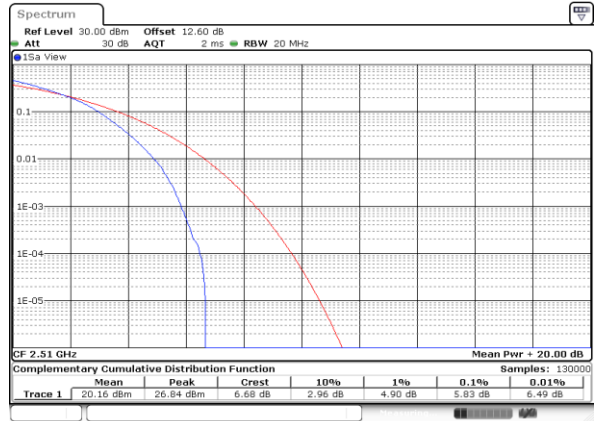

LTE Band 7 / 20MHz / QPSK

Lowest Channel / 1RB

Date: 30.MAY.2020 20:08:20

Lowest Channel / Full RB

Date: 30.MAY.2020 20:08:31

Middle Channel / 1RB

Date: 30.MAY.2020 20:08:42

Middle Channel / Full RB

Date: 30.MAY.2020 20:08:53

Highest Channel / 1RB

Date: 30.MAY.2020 20:09:05

Highest Channel / Full RB

Date: 30.MAY.2020 20:09:16

LTE Band 7 / 20MHz / 16QAM

Lowest Channel / 1RB

Date: 30.MAY.2020 20:07:11

Lowest Channel / Full RB

Date: 30.MAY.2020 20:07:23

Middle Channel / 1RB

Date: 30.MAY.2020 20:07:34

Middle Channel / Full RB

Date: 30.MAY.2020 20:07:44

Highest Channel / 1RB

Date: 30.MAY.2020 20:07:55