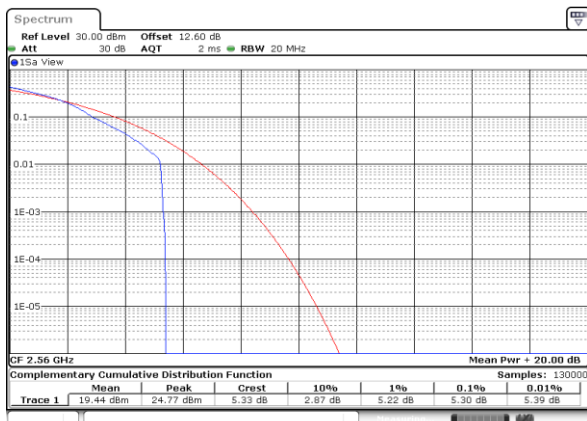

Date: 30.MAY.2020 20:08:53

Highest Channel / 1RB

Date: 30.MAY.2020 20:09:05

Highest Channel / Full RB

Date: 30.MAY.2020 20:09:16

LTE Band 7 / 20MHz / 16QAM

Lowest Channel / 1RB

Date: 30.MAY.2020 20:07:11

Lowest Channel / Full RB

Date: 30.MAY.2020 20:07:23

Middle Channel / 1RB

Date: 30.MAY.2020 20:07:34

Middle Channel / Full RB

Date: 30.MAY.2020 20:07:44

Highest Channel / 1RB

Date: 30.MAY.2020 20:07:55

Highest Channel / Full RB

Date: 30.MAY.2020 20:08:08

LTE Band 7 / 20MHz / 64QAM

Lowest Channel / 1RB

Date: 30.MAY.2020 20:09:28

Lowest Channel / Full RB

Date: 30.MAY.2020 20:10:38

Middle Channel / 1RB