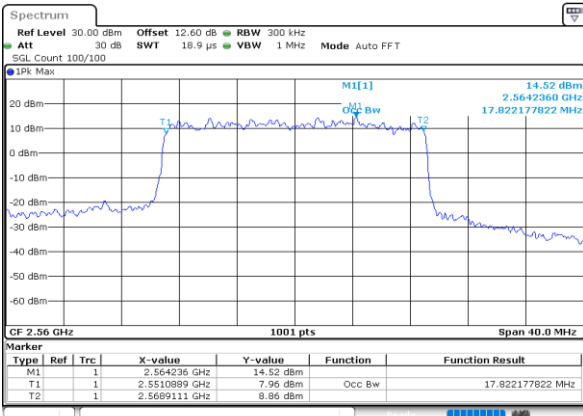

Date: 30.MAY.2020 19:25:47

Middle Channel / 15MHz / 16QAM

Date: 30.MAY.2020 19:25:58

Highest Channel / 15MHz / QPSK

Date: 30.MAY.2020 19:28:10

Highest Channel / 15MHz / 16QAM

Date: 30.MAY.2020 19:28:22

LTE Band 7

Lowest Channel / 20MHz / QPSK

Date: 30.MAY.2020 19:42:17

Lowest Channel / 20MHz / 16QAM

Date: 30.MAY.2020 19:42:29

Middle Channel / 20MHz / QPSK

Date: 30.MAY.2020 19:48:46

Middle Channel / 20MHz / 16QAM

Date: 30.MAY.2020 19:48:57

Highest Channel / 20MHz / QPSK

Date: 30.MAY.2020 19:51:09

Highest Channel / 20MHz / 16QAM

Date: 30.MAY.2020 19:51:20

LTE Band 7

Lowest Channel / 5MHz / 64QAM

Date: 30.MAY.2020 18:46:12

Lowest Channel / 10MHz / 64QAM