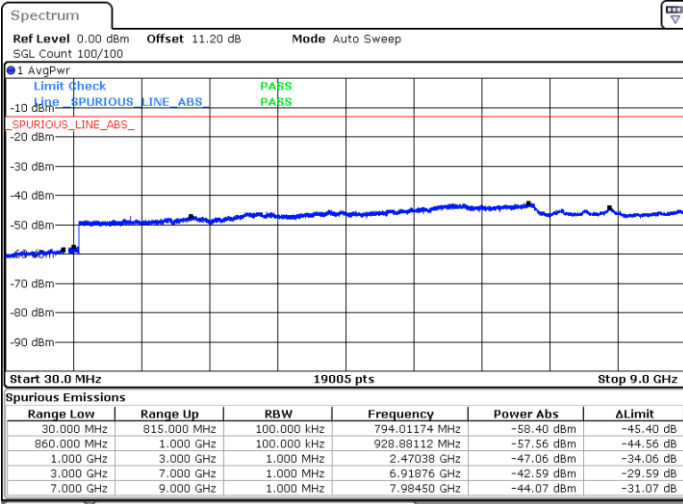

Lowest Channel / QPSK

Date: 30.MAY.2020 17:39:00

Lowest Channel / 16QAM

Date: 30.MAY.2020 17:39:39

LTE Band 5 / 10MHz

Middle Channel / QPSK

Middle Channel / 16QAM

Date: 30.MAY.2020 17:41:05

Date: 30.MAY.2020 17:41:44

Highest Channel / QPSK

Highest Channel / 16QAM

Date: 30.MAY.2020 17:49:51

Date: 30.MAY.2020 17:50:31

LTE Band 5 / 1.4MHz

Lowest Channel / 64QAM

Middle Channel / 64QAM