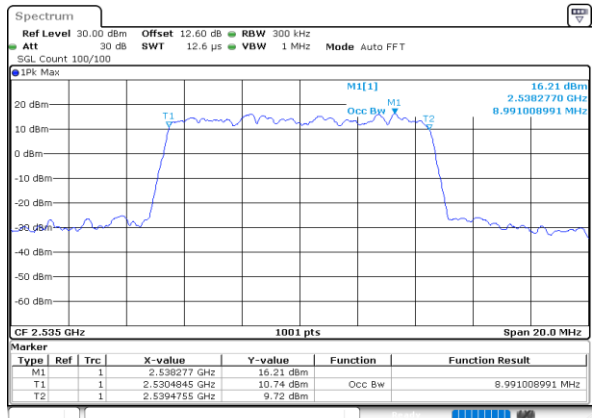

Date: 30.MAY.2020 18:37:33

Highest Channel / 5MHz / QPSK

Date: 30.MAY.2020 18:39:44

Highest Channel / 5MHz / 16QAM

Date: 30.MAY.2020 18:39:56

LTE Band 7

Lowest Channel / 10MHz / QPSK

Date: 30.MAY.2020 18:53:52

Lowest Channel / 10MHz / 16QAM

Date: 30.MAY.2020 18:54:04

Middle Channel / 10MHz / QPSK

Date: 30.MAY.2020 19:00:19

Middle Channel / 10MHz / 16QAM

Date: 30.MAY.2020 19:00:30

Highest Channel / 10MHz / QPSK

Date: 30.MAY.2020 19:02:41

Highest Channel / 10MHz / 16QAM

Date: 30.MAY.2020 19:02:53

LTE Band 7

Lowest Channel / 15MHz / QPSK

Date: 30.MAY.2020 19:19:18

Lowest Channel / 15MHz / 16QAM

Date: 30.MAY.2020 19:19:30

Middle Channel / 15MHz / QPSK