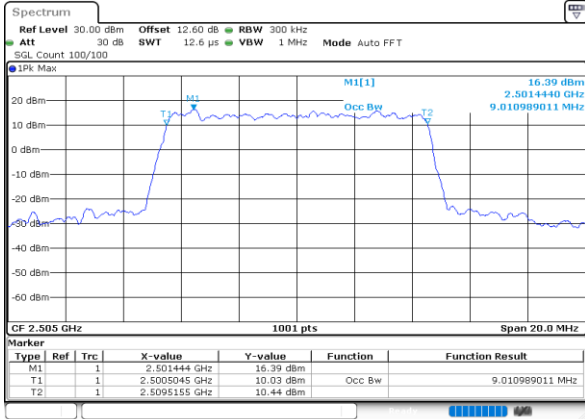

LTE Band 7

Lowest Channel / 5MHz / QPSK

Date: 30.MAY.2020 18:30:52

Lowest Channel / 5MHz / 16QAM

Date: 30.MAY.2020 18:31:04

Middle Channel / 5MHz / QPSK

Date: 30.MAY.2020 18:37:21

Middle Channel / 5MHz / 16QAM

Date: 30.MAY.2020 18:37:33

Highest Channel / 5MHz / QPSK

Date: 30.MAY.2020 18:39:44

Highest Channel / 5MHz / 16QAM

Date: 30.MAY.2020 18:39:56

LTE Band 7

Lowest Channel / 10MHz / QPSK

Date: 30.MAY.2020 18:53:52