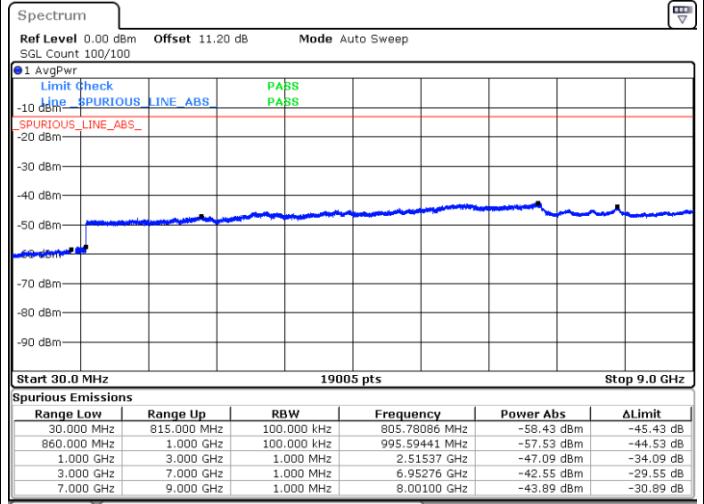

Date: 30.MAY.2020 17:12:14

Date: 30.MAY.2020 17:12:54

LTE Band 5 / 5MHz

Highest Channel / QPSK

Date: 30.MAY.2020 17:21:01

Highest Channel / 16QAM

Date: 30.MAY.2020 17:21:41

LTE Band 5 / 10MHz

Lowest Channel / QPSK

Date: 30.MAY.2020 17:39:00

Lowest Channel / 16QAM

Date: 30.MAY.2020 17:39:39

LTE Band 5 / 10MHz

Middle Channel / QPSK

Middle Channel / 16QAM

Date: 30.MAY.2020 17:41:05

Date: 30.MAY.2020 17:41:44

Highest Channel / QPSK

Highest Channel / 16QAM

Date: 30.MAY.2020 17:49:51

Date: 30.MAY.2020 17:50:31

LTE Band 5 / 1.4MHz

Lowest Channel / 64QAM

Middle Channel / 64QAM