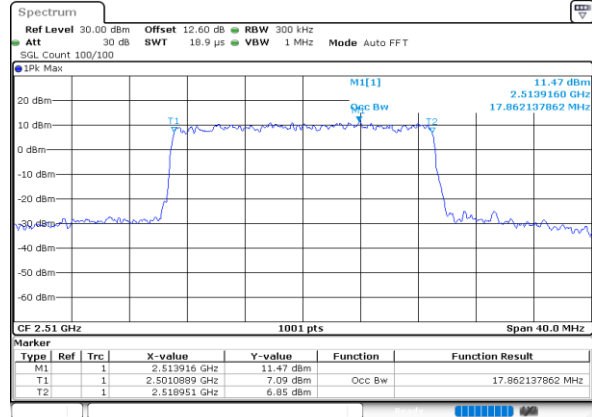

Date: 30.MAY.2020 19:09:09

Middle Channel / 5MHz / 64QAM

Date: 30.MAY.2020 18:49:26

Middle Channel / 10MHz / 64QAM

Date: 30.MAY.2020 19:14:52

Highest Channel / 5MHz / 64QAM

Date: 30.MAY.2020 18:50:37

Highest Channel / 10MHz / 64QAM

Date: 30.MAY.2020 19:16:03

LTE Band 7

Lowest Channel / 15MHz / 64QAM

Date: 30.MAY.2020 19:34:37

Lowest Channel / 20MHz / 64QAM

Date: 30.MAY.2020 19:57:35

Middle Channel / 15MHz / 64QAM

Date: 30.MAY.2020 19:37:51

Middle Channel / 20MHz / 64QAM

Date: 30.MAY.2020 20:00:49

Highest Channel / 15MHz / 64QAM

Date: 30.MAY.2020 19:39:02

Highest Channel / 20MHz / 64QAM

Date: 30.MAY.2020 20:02:01