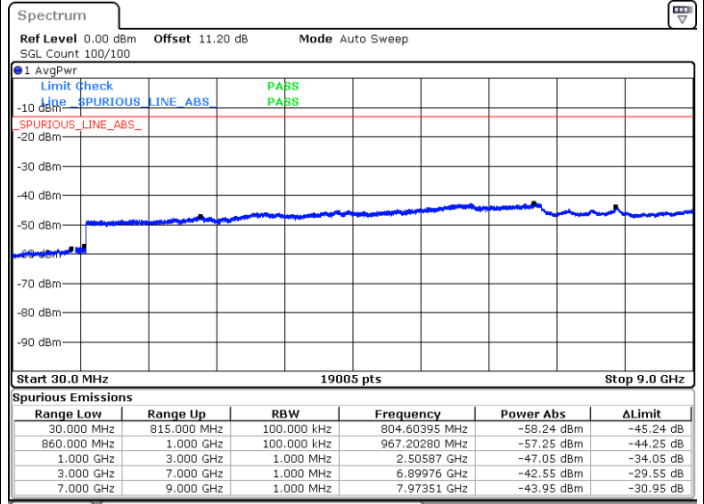

Date: 30.MAY.2020 17:41:44

Highest Channel / QPSK

Highest Channel / 16QAM

Date: 30.MAY.2020 17:49:51

Date: 30.MAY.2020 17:50:31

LTE Band 5 / 1.4MHz

Lowest Channel / 64QAM

Middle Channel / 64QAM

Date: 30.MAY.2020 18:20:11

Date: 30.MAY.2020 18:21:13

Highest Channel / 64QAM

Date: 30.MAY.2020 18:25:37

LTE Band 5 / 3MHz

Lowest Channel / 64QAM

Middle Channel / 64QAM

Date: 30.MAY.2020 16:56:35

Date: 30.MAY.2020 16:57:37

Highest Channel / 64QAM

Date: 30.MAY.2020 17:02:01

LTE Band 5 / 5MHz

Lowest Channel / 64QAM

Middle Channel / 64QAM

Date: 30.MAY.2020 17:26:05

Date: 30.MAY.2020 17:27:07

Highest Channel / 64QAM

Date: 30.MAY.2020 17:51:13

LTE Band 5 / 10MHz

Lowest Channel / 64QAM

Middle Channel / 64QAM

Date: 30.MAY.2020 17:55:38

Date: 30.MAY.2020 17:56:40

Highest Channel / 64QAM