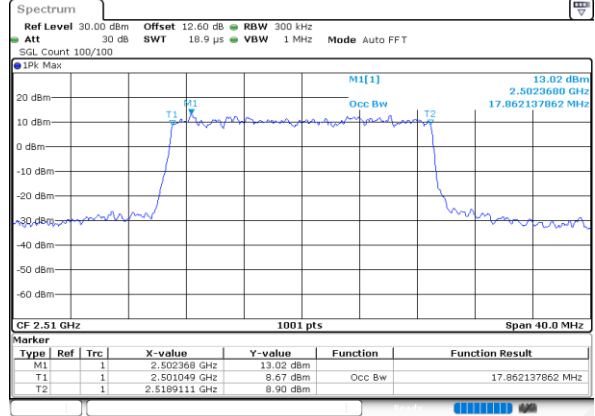

Lowest Channel / 20MHz / 16QAM

Date: 30.MAY.2020 19:42:29