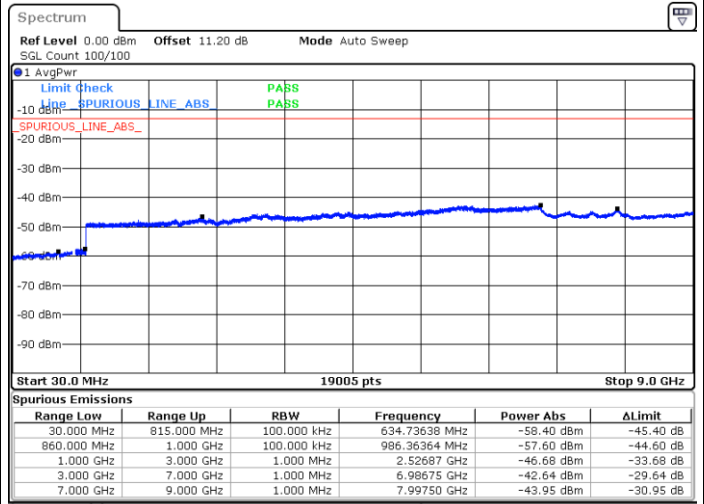

LTE Band 5 / 3MHz

Middle Channel / QPSK

Middle Channel / 16QAM

Date: 30.MAY.2020 16:42:44

Date: 30.MAY.2020 16:43:24

Highest Channel / QPSK

Highest Channel / 16QAM

Date: 30.MAY.2020 16:51:31

Date: 30.MAY.2020 16:52:11

LTE Band 5 / 5MHz

Lowest Channel / QPSK

Lowest Channel / 16QAM

Date: 30.MAY.2020 17:10:09

Date: 30.MAY.2020 17:10:49

Middle Channel / QPSK

Middle Channel / 16QAM