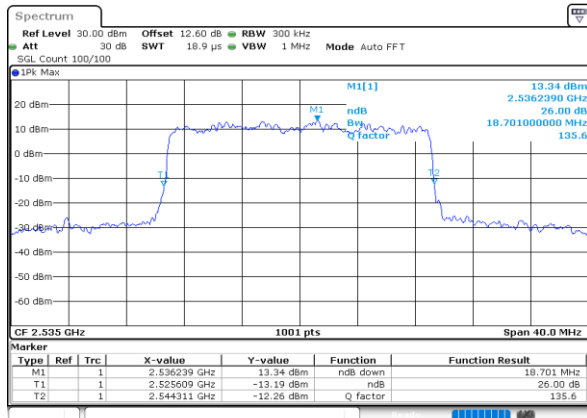

Date: 30.MAY.2020 19:26:10

Middle Channel / 15MHz / 16QAM

Date: 30.MAY.2020 19:26:21

Highest Channel / 15MHz / QPSK

Date: 30.MAY.2020 19:28:34

Highest Channel / 15MHz / 16QAM

Date: 30.MAY.2020 19:28:45

LTE Band 7

Lowest Channel / 20MHz / QPSK

Date: 30.MAY.2020 19:42:41

Lowest Channel / 20MHz / 16QAM

Date: 30.MAY.2020 19:42:52

Middle Channel / 20MHz / QPSK

Date: 30.MAY.2020 19:49:08

Middle Channel / 20MHz / 16QAM

Date: 30.MAY.2020 19:49:19

Highest Channel / 20MHz / QPSK

Date: 30.MAY.2020 19:51:32

Highest Channel / 20MHz / 16QAM

Date: 30.MAY.2020 19:51:44

LTE Band 7

Lowest Channel / 5MHz / 64QAM

Date: 30.MAY.2020 18:46:23

Lowest Channel / 10MHz / 64QAM