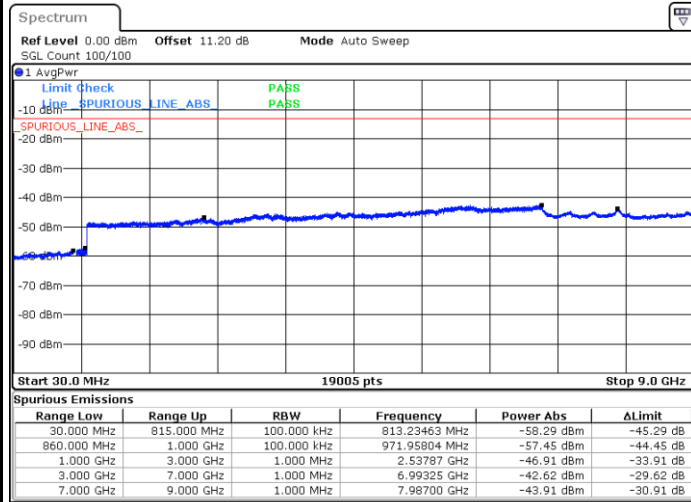

Date: 30.MAY.2020 17:41:44

Highest Channel / QPSK

Highest Channel / 16QAM

Date: 30.MAY.2020 17:49:51

Date: 30.MAY.2020 17:50:31

LTE Band 5 / 1.4MHz

Lowest Channel / 64QAM

Middle Channel / 64QAM

Date: 30.MAY.2020 18:20:11

Date: 30.MAY.2020 18:21:13

Highest Channel / 64QAM

Date: 30.MAY.2020 18:25:37

LTE Band 5 / 3MHz

Lowest Channel / 64QAM

Middle Channel / 64QAM

Date: 30.MAY.2020 16:56:35