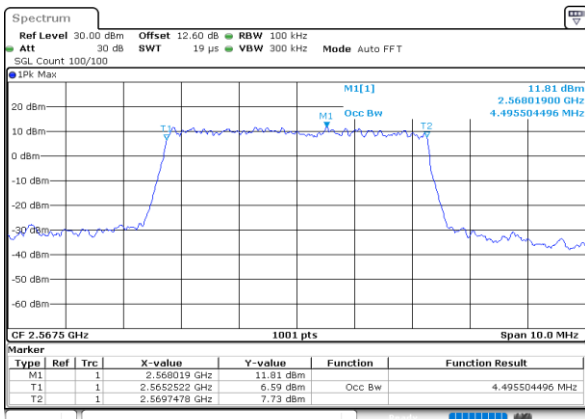

Highest Channel / 20MHz / QPSK

Date: 30.MAY.2020 19:51:09

Highest Channel / 20MHz / 16QAM

Date: 30.MAY.2020 19:51:20

LTE Band 7

Lowest Channel / 5MHz / 64QAM

Date: 30.MAY.2020 18:46:12

Lowest Channel / 10MHz / 64QAM

Date: 30.MAY.2020 19:09:09

Middle Channel / 5MHz / 64QAM

Date: 30.MAY.2020 18:49:26

Middle Channel / 10MHz / 64QAM

Date: 30.MAY.2020 19:14:52

Highest Channel / 5MHz / 64QAM

Date: 30.MAY.2020 18:50:37

Highest Channel / 10MHz / 64QAM

Date: 30.MAY.2020 19:16:03

LTE Band 7

Lowest Channel / 15MHz / 64QAM

Date: 30.MAY.2020 19:34:37

Lowest Channel / 20MHz / 64QAM

Date: 30.MAY.2020 19:57:35

Middle Channel / 15MHz / 64QAM

Date: 30.MAY.2020 19:37:51