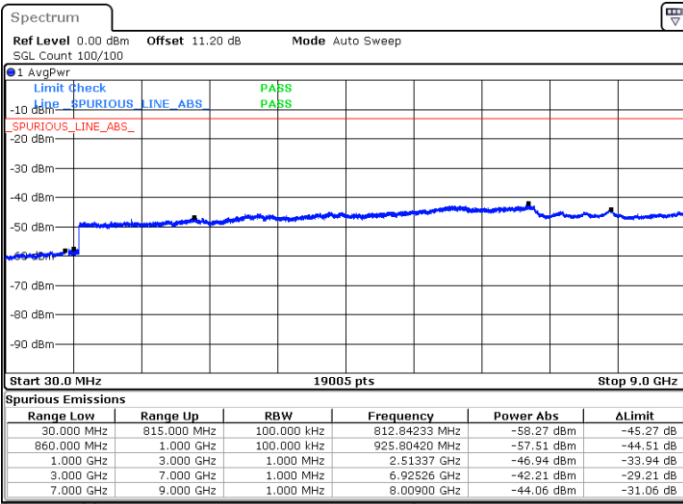

LTE Band 5 / 3MHz

Middle Channel / QPSK

Middle Channel / 16QAM

Date: 30.MAY.2020 16:42:44

Date: 30.MAY.2020 16:43:24

Highest Channel / QPSK

Highest Channel / 16QAM

Date: 30.MAY.2020 16:51:31

Date: 30.MAY.2020 16:52:11

LTE Band 5 / 5MHz

Lowest Channel / QPSK

Lowest Channel / 16QAM

Date: 30.MAY.2020 17:10:09

Date: 30.MAY.2020 17:10:49

Middle Channel / QPSK

Middle Channel / 16QAM