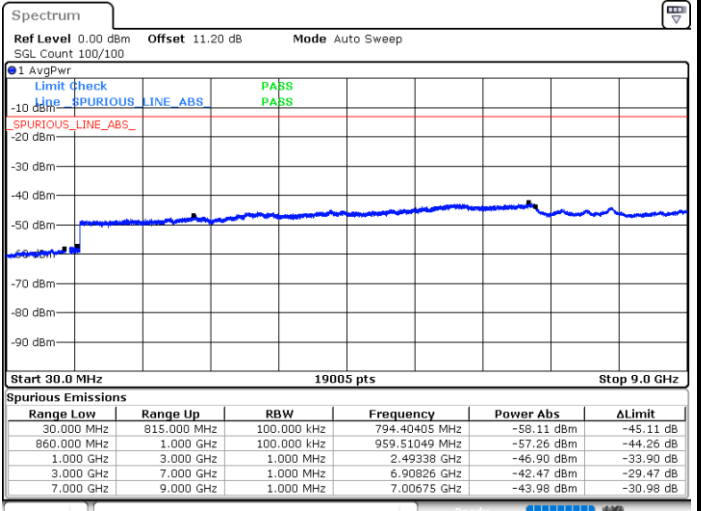

Date: 30.MAY.2020 16:57:37

Highest Channel / 64QAM

Date: 30.MAY.2020 17:02:01

LTE Band 5 / 5MHz

Lowest Channel / 64QAM

Middle Channel / 64QAM

Date: 30.MAY.2020 17:26:05

Date: 30.MAY.2020 17:27:07

Highest Channel / 64QAM

Date: 30.MAY.2020 17:51:13

LTE Band 5 / 10MHz

Lowest Channel / 64QAM

Middle Channel / 64QAM

Date: 30.MAY.2020 17:55:38

Date: 30.MAY.2020 17:56:40

Highest Channel / 64QAM

Date: 30.MAY.2020 18:01:03

Frequency Stability

Test Conditions		LTE Band 5 (QPSK) / Middle Channel	Limit
Temperature (°C)	Voltage (Volt)	BW 10MHz	2.5ppm
		Deviation (ppm)	Result
50	Normal Voltage	0.0005	PASS
40	Normal Voltage	0.0011	
30	Normal Voltage	0.0016	
20(Ref.)	Normal Voltage	0.0000	
10	Normal Voltage	0.0004	
0	Normal Voltage	0.0013	
-10	Normal Voltage	0.0016	
-20	Normal Voltage	0.0014	
-30	Normal Voltage	0.0002	
20	Maximum Voltage	0.0007	
20	Normal Voltage	0.0000	
20	Battery End Point	0.0002	

Note:

1. Normal Voltage =4.0 V. ; Battery End Point (BEP) =3.5 V. ; Maximum Voltage =4.45 V.
2. The frequency fundamental emissions stay within the authorized frequency block.

LTE Band 7

Peak-to-Average Ratio