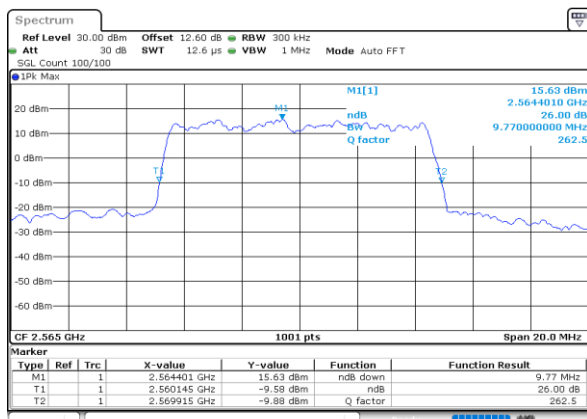

Date: 30.MAY.2020 18:37:55

Highest Channel / 5MHz / QPSK

Date: 30.MAY.2020 18:40:08

Highest Channel / 5MHz / 16QAM

Date: 30.MAY.2020 18:40:20

LTE Band 7

Lowest Channel / 10MHz / QPSK

Date: 30.MAY.2020 18:54:15

Lowest Channel / 10MHz / 16QAM

Date: 30.MAY.2020 18:54:27

Middle Channel / 10MHz / QPSK

Date: 30.MAY.2020 19:00:41

Middle Channel / 10MHz / 16QAM

Date: 30.MAY.2020 19:00:52

Highest Channel / 10MHz / QPSK

Date: 30.MAY.2020 19:03:05

Highest Channel / 10MHz / 16QAM

Date: 30.MAY.2020 19:03:17

LTE Band 7

Lowest Channel / 15MHz / QPSK

Date: 30.MAY.2020 19:19:42

Lowest Channel / 15MHz / 16QAM

Date: 30.MAY.2020 19:19:53

Middle Channel / 15MHz / QPSK