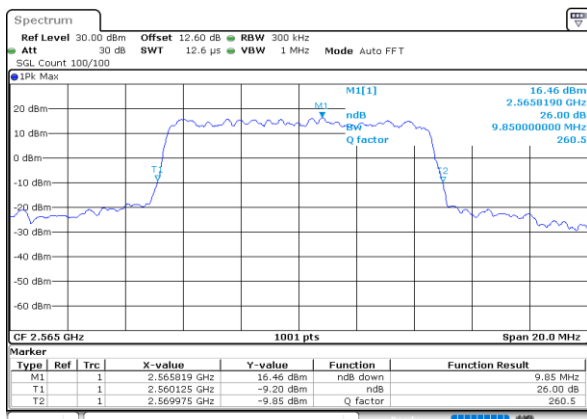

Date: 30.MAY.2020 18:37:55

Highest Channel / 5MHz / QPSK

Date: 30.MAY.2020 18:40:08

Highest Channel / 5MHz / 16QAM

Date: 30.MAY.2020 18:40:20

LTE Band 7

Lowest Channel / 10MHz / QPSK

Date: 30.MAY.2020 18:54:15

Lowest Channel / 10MHz / 16QAM

Date: 30.MAY.2020 18:54:27

Middle Channel / 10MHz / QPSK

Date: 30.MAY.2020 19:00:41

Middle Channel / 10MHz / 16QAM

Date: 30.MAY.2020 19:00:52

Highest Channel / 10MHz / QPSK

Date: 30.MAY.2020 19:03:05

Highest Channel / 10MHz / 16QAM

Date: 30.MAY.2020 19:03:17

LTE Band 7

Lowest Channel / 15MHz / QPSK

Date: 30.MAY.2020 19:19:42

Lowest Channel / 15MHz / 16QAM

Date: 30.MAY.2020 19:19:53

Middle Channel / 15MHz / QPSK