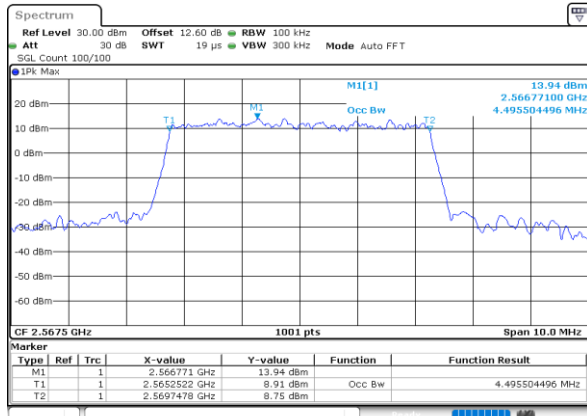

Middle Channel / 20MHz / 64QAM

Date: 30.MAY.2020 20:10:10

Highest Channel / 15MHz / 64QAM

Date: 30.MAY.2020 19:39:14

Highest Channel / 20MHz / 64QAM

Date: 30.MAY.2020 20:10:12

Occupied Bandwidth

Mode	LTE Band 7 : 99%OBW(MHz)											
BW	1.4MHz		3MHz		5MHz		10MHz		15MHz		20MHz	
Mod.	QPSK	16QAM	QPSK	16QAM	QPSK	16QAM	QPSK	16QAM	QPSK	16QAM	QPSK	16QAM
Lowest CH	-	-	-	-	4.49	4.48	9.01	9.05	13.40	13.46	17.90	17.86
Middle CH	-	-	-	-	4.49	4.50	9.01	8.99	13.43	13.43	17.90	17.90
Highest CH	-	-	-	-	4.48	4.50	9.03	8.95	13.49	13.40	17.82	17.90
Mode	LTE Band 7 : 99%OBW(MHz)											
BW	1.4MHz		3MHz		5MHz		10MHz		15MHz		20MHz	
Mod.	64QAM		64QAM		64QAM		64QAM		64QAM		64QAM	
Lowest CH	-	-	-	-	4.49	-	9.01	-	13.46	-	17.86	-
Middle CH	-	-	-	-	4.50	-	9.01	-	13.34	-	17.86	-
Highest CH	-	-	-	-	4.50	-	9.01	-	13.43	-	17.86	-

LTE Band 7

Lowest Channel / 5MHz / QPSK

Date: 30.MAY.2020 18:30:52

Lowest Channel / 5MHz / 16QAM

Date: 30.MAY.2020 18:31:04

Middle Channel / 5MHz / QPSK

Date: 30.MAY.2020 18:37:21

Middle Channel / 5MHz / 16QAM

Date: 30.MAY.2020 18:37:33

Highest Channel / 5MHz / QPSK

Date: 30.MAY.2020 18:39:44

Highest Channel / 5MHz / 16QAM

Date: 30.MAY.2020 18:39:56

LTE Band 7

Lowest Channel / 10MHz / QPSK

Date: 30.MAY.2020 18:53:52