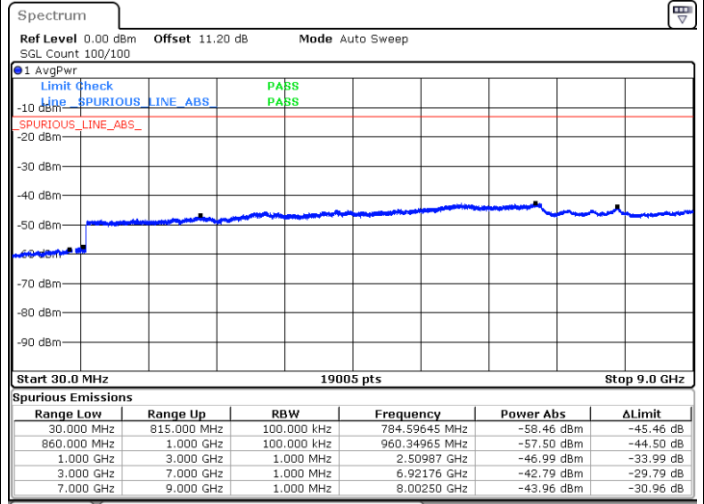

LTE Band 5 / 3MHz

Middle Channel / QPSK

Middle Channel / 16QAM

Date: 30.MAY.2020 16:42:44

Date: 30.MAY.2020 16:43:24

Highest Channel / QPSK

Highest Channel / 16QAM

Date: 30.MAY.2020 16:51:31

Date: 30.MAY.2020 16:52:11

LTE Band 5 / 5MHz

Lowest Channel / QPSK

Lowest Channel / 16QAM

Date: 30.MAY.2020 17:10:09

Date: 30.MAY.2020 17:10:49

Middle Channel / QPSK

Middle Channel / 16QAM