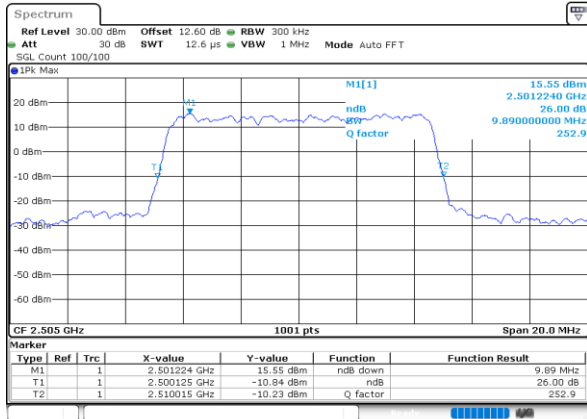

LTE Band 7

Lowest Channel / 5MHz / QPSK

Date: 30.MAY.2020 18:31:16

Lowest Channel / 5MHz / 16QAM

Date: 30.MAY.2020 18:31:28

Middle Channel / 5MHz / QPSK

Date: 30.MAY.2020 18:37:44

Middle Channel / 5MHz / 16QAM

Date: 30.MAY.2020 18:37:55

Highest Channel / 5MHz / QPSK

Date: 30.MAY.2020 18:40:08

Highest Channel / 5MHz / 16QAM

Date: 30.MAY.2020 18:40:20

LTE Band 7

Lowest Channel / 10MHz / QPSK

Date: 30.MAY.2020 18:54:15