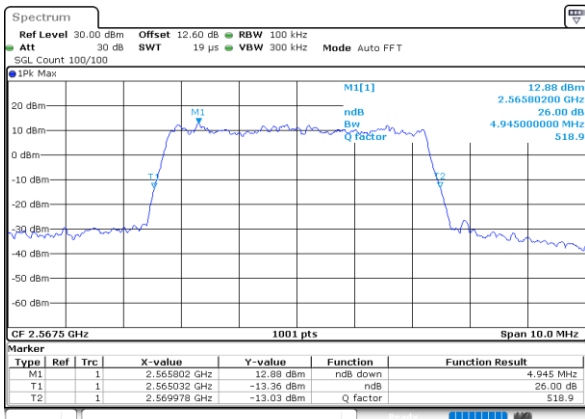

Highest Channel / 20MHz / QPSK

Date: 30.MAY.2020 19:51:32

Highest Channel / 20MHz / 16QAM

Date: 30.MAY.2020 19:51:44

LTE Band 7

Lowest Channel / 5MHz / 64QAM

Date: 30.MAY.2020 18:46:23

Lowest Channel / 10MHz / 64QAM

Date: 30.MAY.2020 19:10:20

Middle Channel / 5MHz / 64QAM

Date: 30.MAY.2020 18:49:37

Middle Channel / 10MHz / 64QAM

Date: 30.MAY.2020 19:15:03

Highest Channel / 5MHz / 64QAM

Date: 30.MAY.2020 18:50:49

Highest Channel / 10MHz / 64QAM

Date: 30.MAY.2020 19:16:15

LTE Band 7

Lowest Channel / 15MHz / 64QAM

Date: 30.MAY.2020 19:34:49

Lowest Channel / 20MHz / 64QAM

Date: 30.MAY.2020 19:57:47

Middle Channel / 15MHz / 64QAM

Date: 30.MAY.2020 19:38:02