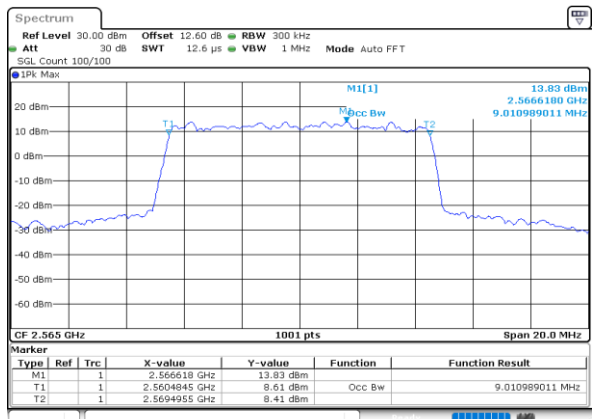

Highest Channel / 20MHz / QPSK

Date: 30.MAY.2020 19:51:09

Highest Channel / 20MHz / 16QAM

Date: 30.MAY.2020 19:51:20

LTE Band 7

Lowest Channel / 5MHz / 64QAM

Date: 30.MAY.2020 18:46:12

Lowest Channel / 10MHz / 64QAM

Date: 30.MAY.2020 19:09:09

Middle Channel / 5MHz / 64QAM

Date: 30.MAY.2020 18:49:26

Middle Channel / 10MHz / 64QAM

Date: 30.MAY.2020 19:14:52

Highest Channel / 5MHz / 64QAM

Date: 30.MAY.2020 18:50:37

Highest Channel / 10MHz / 64QAM