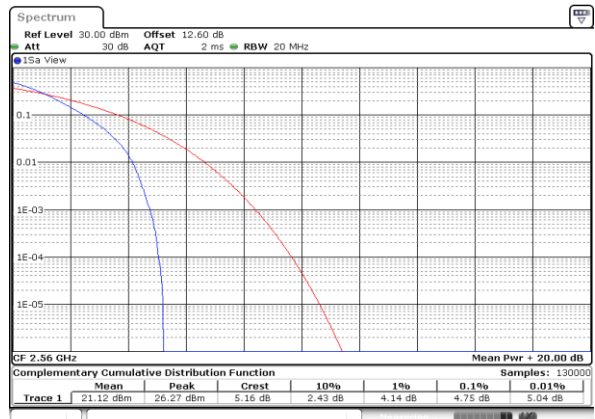

LTE Band 7 / 20MHz / QPSK

Lowest Channel / 1RB

Date: 30.MAY.2020 20:08:20

Lowest Channel / Full RB

Date: 30.MAY.2020 20:08:31

Middle Channel / 1RB

Date: 30.MAY.2020 20:08:42

Middle Channel / Full RB

Date: 30.MAY.2020 20:08:53

Highest Channel / 1RB

Date: 30.MAY.2020 20:09:05

Highest Channel / Full RB

Date: 30.MAY.2020 20:09:16

LTE Band 7 / 20MHz / 16QAM

Lowest Channel / 1RB

Date: 30.MAY.2020 20:07:11