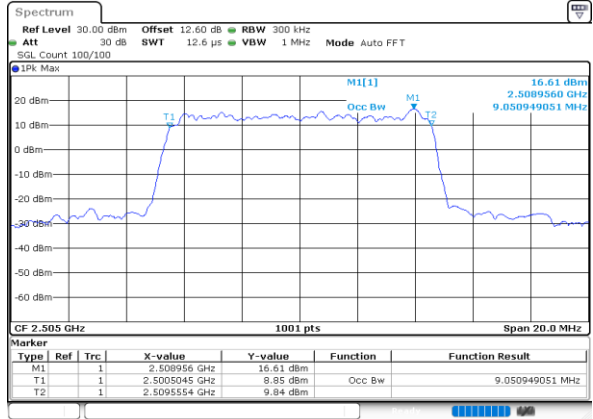

Lowest Channel / 10MHz / 16QAM

Date: 30.MAY.2020 18:54:04