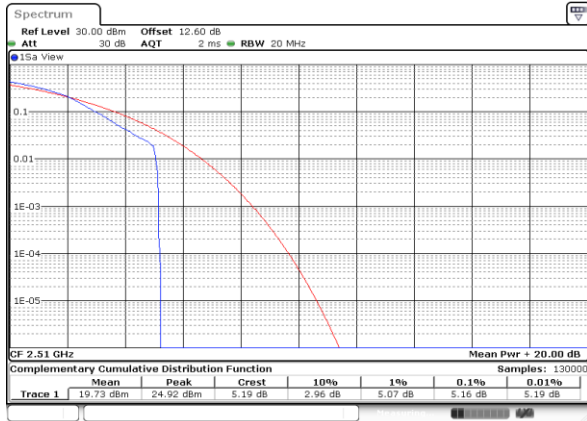

LTE Band 7 / 20MHz / QPSK

Lowest Channel / 1RB

Date: 30.MAY.2020 20:08:20

Lowest Channel / Full RB

Date: 30.MAY.2020 20:08:31

Middle Channel / 1RB

Date: 30.MAY.2020 20:08:42

Middle Channel / Full RB

Date: 30.MAY.2020 20:08:53

Highest Channel / 1RB

Date: 30.MAY.2020 20:09:05

Highest Channel / Full RB

Date: 30.MAY.2020 20:09:16

LTE Band 7 / 20MHz / 16QAM

Lowest Channel / 1RB

Date: 30.MAY.2020 20:07:11

Lowest Channel / Full RB

Date: 30.MAY.2020 20:07:23

Middle Channel / 1RB

Date: 30.MAY.2020 20:07:34

Middle Channel / Full RB

Date: 30.MAY.2020 20:07:44

Highest Channel / 1RB

Date: 30.MAY.2020 20:07:55

Highest Channel / Full RB

Date: 30.MAY.2020 20:08:08

LTE Band 7 / 20MHz / 64QAM

Lowest Channel / 1RB

Date: 30.MAY.2020 20:09:28

Lowest Channel / Full RB

Date: 30.MAY.2020 20:10:38

Middle Channel / 1RB