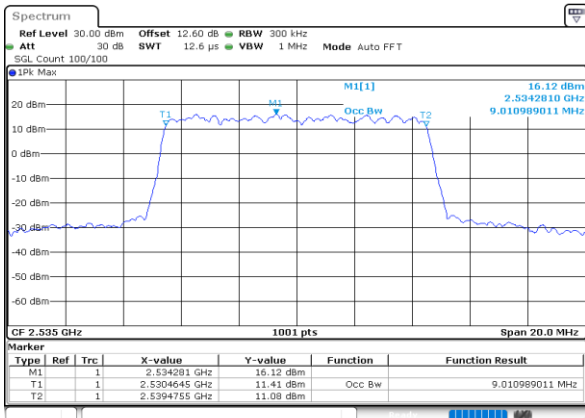

Middle Channel / 10MHz / QPSK

Date: 30.MAY.2020 19:00:19