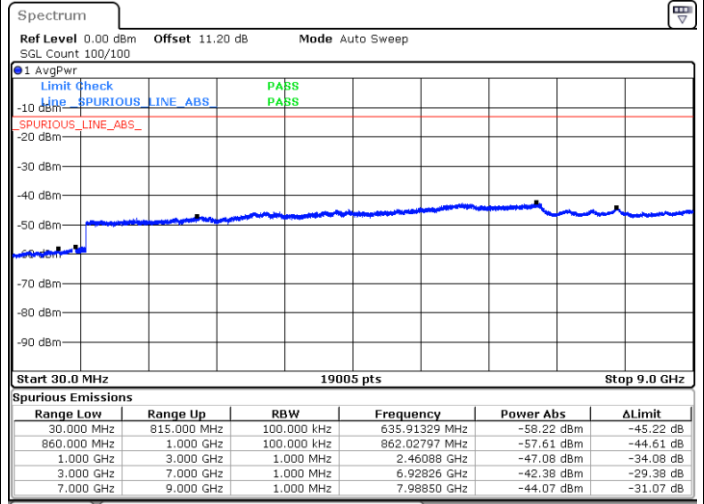

Date: 30.MAY.2020 17:12:14

Date: 30.MAY.2020 17:12:54

LTE Band 5 / 5MHz

Highest Channel / QPSK

Date: 30.MAY.2020 17:21:01

Highest Channel / 16QAM

Date: 30.MAY.2020 17:21:41

LTE Band 5 / 10MHz

Lowest Channel / QPSK

Date: 30.MAY.2020 17:39:00

Lowest Channel / 16QAM

Date: 30.MAY.2020 17:39:39

LTE Band 5 / 10MHz

Middle Channel / QPSK

Middle Channel / 16QAM

Date: 30.MAY.2020 17:41:05

Date: 30.MAY.2020 17:41:44

Highest Channel / QPSK

Highest Channel / 16QAM

Date: 30.MAY.2020 17:49:51

Date: 30.MAY.2020 17:50:31

LTE Band 5 / 1.4MHz

Lowest Channel / 64QAM

Middle Channel / 64QAM