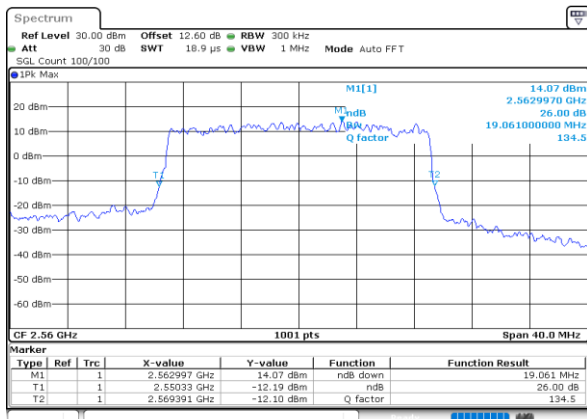

Date: 30.MAY.2020 19:26:10

Middle Channel / 15MHz / 16QAM

Date: 30.MAY.2020 19:26:21

Highest Channel / 15MHz / QPSK

Date: 30.MAY.2020 19:28:34

Highest Channel / 15MHz / 16QAM

Date: 30.MAY.2020 19:28:45

LTE Band 7

Lowest Channel / 20MHz / QPSK

Date: 30.MAY.2020 19:42:41

Lowest Channel / 20MHz / 16QAM

Date: 30.MAY.2020 19:42:52

Middle Channel / 20MHz / QPSK

Date: 30.MAY.2020 19:49:08

Middle Channel / 20MHz / 16QAM

Date: 30.MAY.2020 19:49:19

Highest Channel / 20MHz / QPSK

Date: 30.MAY.2020 19:51:32

Highest Channel / 20MHz / 16QAM

Date: 30.MAY.2020 19:51:44

LTE Band 7

Lowest Channel / 5MHz / 64QAM

Date: 30.MAY.2020 18:46:23

Lowest Channel / 10MHz / 64QAM