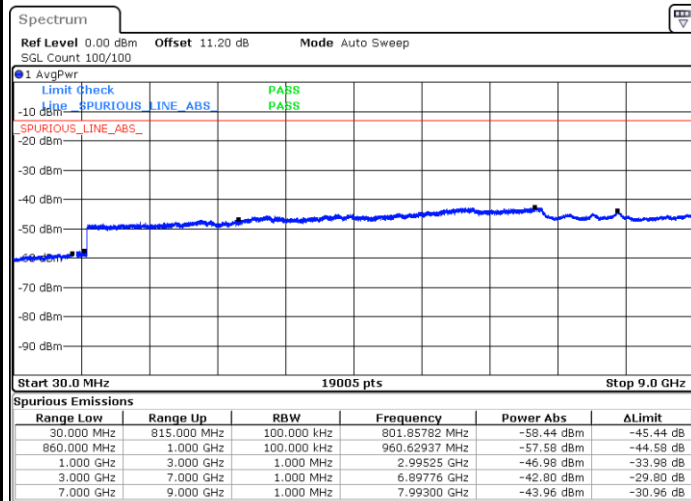

Lowest Channel / QPSK

Date: 30.MAY.2020 17:39:00

Lowest Channel / 16QAM

Date: 30.MAY.2020 17:39:39

LTE Band 5 / 10MHz

Middle Channel / QPSK

Middle Channel / 16QAM

Date: 30.MAY.2020 17:41:05

Date: 30.MAY.2020 17:41:44

Highest Channel / QPSK

Highest Channel / 16QAM

Date: 30.MAY.2020 17:49:51

Date: 30.MAY.2020 17:50:31

LTE Band 5 / 1.4MHz

Lowest Channel / 64QAM

Middle Channel / 64QAM

Date: 30.MAY.2020 18:20:11

Date: 30.MAY.2020 18:21:13

Highest Channel / 64QAM

Date: 30.MAY.2020 18:25:37

LTE Band 5 / 3MHz

Lowest Channel / 64QAM

Middle Channel / 64QAM

Date: 30.MAY.2020 16:56:35

Date: 30.MAY.2020 16:57:37

Highest Channel / 64QAM

Date: 30.MAY.2020 17:02:01

LTE Band 5 / 5MHz

Lowest Channel / 64QAM

Middle Channel / 64QAM

Date: 30.MAY.2020 17:26:05

Date: 30.MAY.2020 17:27:07