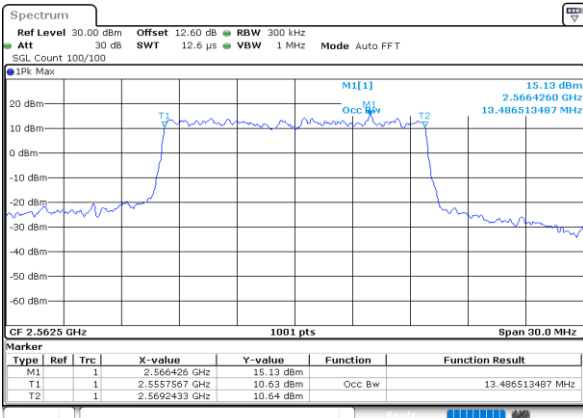

Date: 30.MAY.2020 18:37:33

Highest Channel / 5MHz / QPSK

Date: 30.MAY.2020 18:39:44

Highest Channel / 5MHz / 16QAM

Date: 30.MAY.2020 18:39:56

LTE Band 7

Lowest Channel / 10MHz / QPSK

Date: 30.MAY.2020 18:53:52

Lowest Channel / 10MHz / 16QAM

Date: 30.MAY.2020 18:54:04

Middle Channel / 10MHz / QPSK

Date: 30.MAY.2020 19:00:19

Middle Channel / 10MHz / 16QAM

Date: 30.MAY.2020 19:00:30

Highest Channel / 10MHz / QPSK

Date: 30.MAY.2020 19:02:41

Highest Channel / 10MHz / 16QAM

Date: 30.MAY.2020 19:02:53

LTE Band 7

Lowest Channel / 15MHz / QPSK

Date: 30.MAY.2020 19:19:18

Lowest Channel / 15MHz / 16QAM

Date: 30.MAY.2020 19:19:30

Middle Channel / 15MHz / QPSK

Date: 30.MAY.2020 19:25:47

Middle Channel / 15MHz / 16QAM

Date: 30.MAY.2020 19:25:58

Highest Channel / 15MHz / QPSK

Date: 30.MAY.2020 19:28:10

Highest Channel / 15MHz / 16QAM

Date: 30.MAY.2020 19:28:22

LTE Band 7