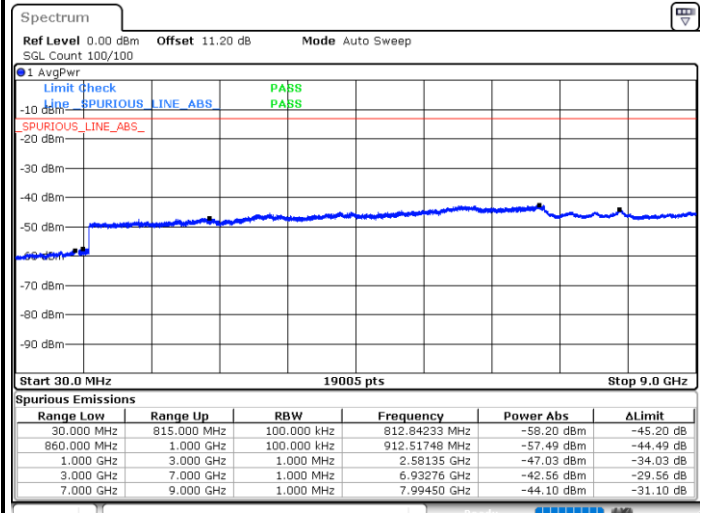

LTE Band 5 / 5MHz

Lowest Channel / QPSK

Lowest Channel / 16QAM

Date: 30.MAY.2020 17:10:09

Date: 30.MAY.2020 17:10:49