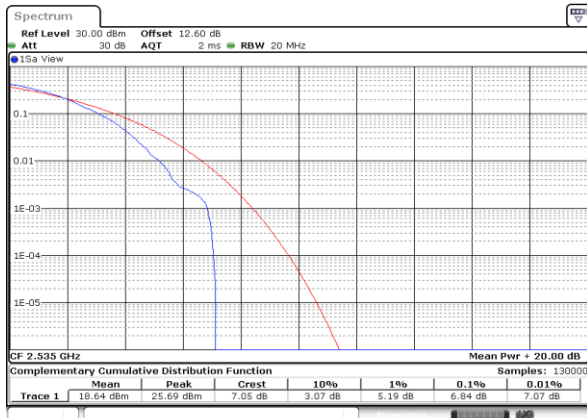

Lowest Channel / Full RB

Date: 30.MAY.2020 20:07:23

Middle Channel / 1RB

Date: 30.MAY.2020 20:07:34

Middle Channel / Full RB

Date: 30.MAY.2020 20:07:44

Highest Channel / 1RB

Date: 30.MAY.2020 20:07:55

Highest Channel / Full RB

Date: 30.MAY.2020 20:08:08

LTE Band 7 / 20MHz / 64QAM

Lowest Channel / 1RB

Date: 30.MAY.2020 20:09:28

Lowest Channel / Full RB

Date: 30.MAY.2020 20:10:38

Middle Channel / 1RB

Date: 30.MAY.2020 20:09:49

Middle Channel / Full RB

Date: 30.MAY.2020 20:10:00

Highest Channel / 1RB

Date: 30.MAY.2020 20:10:12

Highest Channel / Full RB

Date: 30.MAY.2020 20:10:23

26dB Bandwidth

Mode	LTE Band 7 : 26dB BW(MHz)											
BW	1.4MHz		3MHz		5MHz		10MHz		15MHz		20MHz	
Mod.	QPSK	16QAM	QPSK	16QAM	QPSK	16QAM	QPSK	16QAM	QPSK	16QAM	QPSK	16QAM
Lowest CH	-	-	-	-	4.85	4.93	9.89	9.73	14.24	14.39	18.62	19.26
Middle CH	-	-	-	-	4.93	4.89	9.77	9.89	14.30	14.48	18.74	18.70
Highest CH	-	-	-	-	4.95	4.89	9.85	9.77	14.24	14.39	19.06	18.82
Mode	LTE Band 7 : 26dB BW(MHz)											
BW	1.4MHz		3MHz		5MHz		10MHz		15MHz		20MHz	
Mod.	64QAM		64QAM		64QAM		64QAM		64QAM		64QAM	
Lowest CH	-	-	-	-	4.98	-	9.79	-	14.24	-	19.02	-
Middle CH	-	-	-	-	4.92	-	9.75	-	14.36	-	18.86	-
Highest CH	-	-	-	-	4.95	-	9.73	-	14.27	-	19.10	-