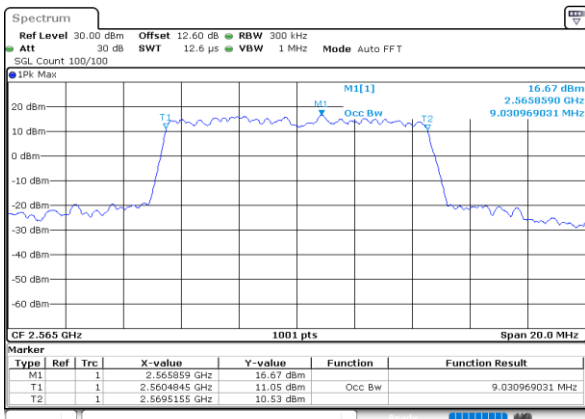

Date: 30.MAY.2020 18:37:33

Highest Channel / 5MHz / QPSK

Date: 30.MAY.2020 18:39:44

Highest Channel / 5MHz / 16QAM

Date: 30.MAY.2020 18:39:56

LTE Band 7

Lowest Channel / 10MHz / QPSK

Date: 30.MAY.2020 18:53:52

Lowest Channel / 10MHz / 16QAM

Date: 30.MAY.2020 18:54:04

Middle Channel / 10MHz / QPSK

Date: 30.MAY.2020 19:00:19

Middle Channel / 10MHz / 16QAM

Date: 30.MAY.2020 19:00:30

Highest Channel / 10MHz / QPSK

Date: 30.MAY.2020 19:02:41

Highest Channel / 10MHz / 16QAM

Date: 30.MAY.2020 19:02:53

LTE Band 7

Lowest Channel / 15MHz / QPSK

Date: 30.MAY.2020 19:19:18

Lowest Channel / 15MHz / 16QAM

Date: 30.MAY.2020 19:19:30

Middle Channel / 15MHz / QPSK