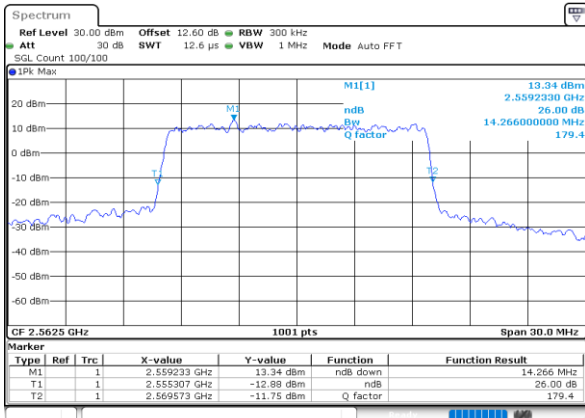

Date: 30.MAY.2020 19:16:15

LTE Band 7

Lowest Channel / 15MHz / 64QAM

Date: 30.MAY.2020 19:34:49

Lowest Channel / 20MHz / 64QAM

Date: 30.MAY.2020 19:57:47

Middle Channel / 15MHz / 64QAM

Date: 30.MAY.2020 19:38:02

Middle Channel / 20MHz / 64QAM

Date: 30.MAY.2020 20:10:10

Highest Channel / 15MHz / 64QAM

Date: 30.MAY.2020 19:39:14

Highest Channel / 20MHz / 64QAM

Date: 30.MAY.2020 20:10:12

Occupied Bandwidth

Mode	LTE Band 7 : 99%OBW(MHz)											
BW	1.4MHz		3MHz		5MHz		10MHz		15MHz		20MHz	
Mod.	QPSK	16QAM	QPSK	16QAM	QPSK	16QAM	QPSK	16QAM	QPSK	16QAM	QPSK	16QAM
Lowest CH	-	-	-	-	4.49	4.48	9.01	9.05	13.40	13.46	17.90	17.86
Middle CH	-	-	-	-	4.49	4.50	9.01	8.99	13.43	13.43	17.90	17.90
Highest CH	-	-	-	-	4.48	4.50	9.03	8.95	13.49	13.40	17.82	17.90
Mode	LTE Band 7 : 99%OBW(MHz)											
BW	1.4MHz		3MHz		5MHz		10MHz		15MHz		20MHz	
Mod.	64QAM		64QAM		64QAM		64QAM		64QAM		64QAM	
Lowest CH	-	-	-	-	4.49	-	9.01	-	13.46	-	17.86	-
Middle CH	-	-	-	-	4.50	-	9.01	-	13.34	-	17.86	-
Highest CH	-	-	-	-	4.50	-	9.01	-	13.43	-	17.86	-