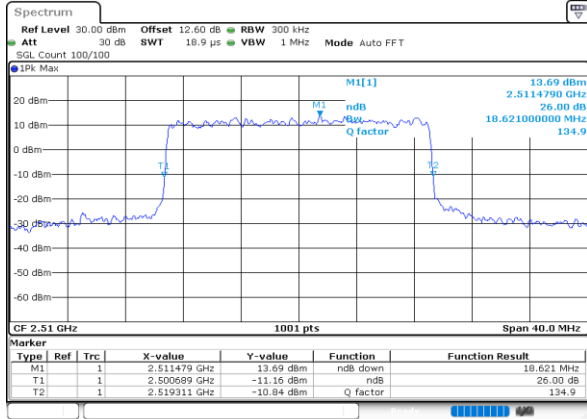

Highest Channel / 10MHz / 16QAM

Date: 30.MAY.2020 19:03:17

LTE Band 7

Lowest Channel / 15MHz / QPSK

Date: 30.MAY.2020 19:19:42

Lowest Channel / 15MHz / 16QAM

Date: 30.MAY.2020 19:19:53

Middle Channel / 15MHz / QPSK

Date: 30.MAY.2020 19:26:10

Middle Channel / 15MHz / 16QAM

Date: 30.MAY.2020 19:26:21

Highest Channel / 15MHz / QPSK

Date: 30.MAY.2020 19:28:34

Highest Channel / 15MHz / 16QAM

Date: 30.MAY.2020 19:28:45

LTE Band 7

Lowest Channel / 20MHz / QPSK

Date: 30.MAY.2020 19:42:41

Lowest Channel / 20MHz / 16QAM

Date: 30.MAY.2020 19:42:52

Middle Channel / 20MHz / QPSK

Date: 30.MAY.2020 19:49:08

Middle Channel / 20MHz / 16QAM

Date: 30.MAY.2020 19:49:19