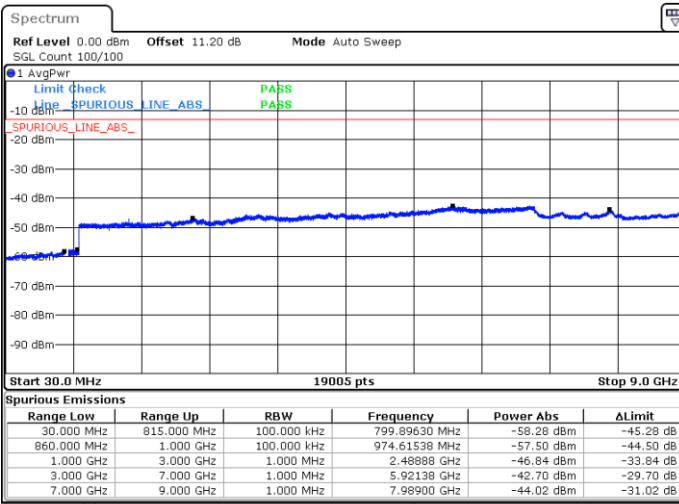

Date: 30.MAY.2020 17:12:14

Date: 30.MAY.2020 17:12:54

LTE Band 5 / 5MHz

Highest Channel / QPSK

Date: 30.MAY.2020 17:21:01

Highest Channel / 16QAM

Date: 30.MAY.2020 17:21:41

LTE Band 5 / 10MHz

Lowest Channel / QPSK

Date: 30.MAY.2020 17:39:00

Lowest Channel / 16QAM

Date: 30.MAY.2020 17:39:39

LTE Band 5 / 10MHz

Middle Channel / QPSK

Middle Channel / 16QAM

Date: 30.MAY.2020 17:41:05

Date: 30.MAY.2020 17:41:44

Highest Channel / QPSK

Highest Channel / 16QAM

Date: 30.MAY.2020 17:49:51

Date: 30.MAY.2020 17:50:31

LTE Band 5 / 1.4MHz

Lowest Channel / 64QAM

Middle Channel / 64QAM