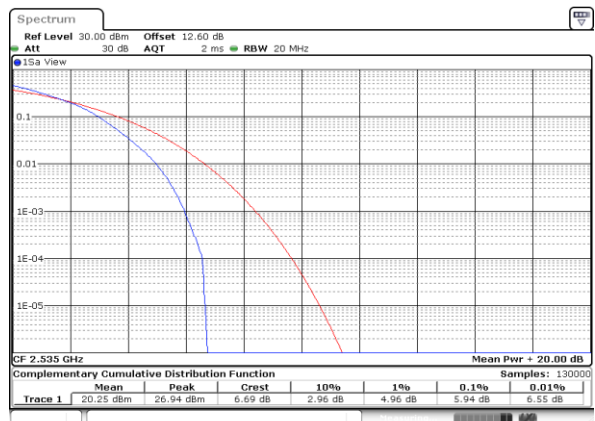

Date: 30.MAY.2020 20:08:53

Highest Channel / 1RB

Date: 30.MAY.2020 20:09:05

Highest Channel / Full RB

Date: 30.MAY.2020 20:09:16

LTE Band 7 / 20MHz / 16QAM

Lowest Channel / 1RB

Date: 30.MAY.2020 20:07:11

Lowest Channel / Full RB

Date: 30.MAY.2020 20:07:23

Middle Channel / 1RB

Date: 30.MAY.2020 20:07:34

Middle Channel / Full RB

Date: 30.MAY.2020 20:07:44

Highest Channel / 1RB

Date: 30.MAY.2020 20:07:55

Highest Channel / Full RB

Date: 30.MAY.2020 20:08:08

LTE Band 7 / 20MHz / 64QAM

Lowest Channel / 1RB

Date: 30.MAY.2020 20:09:28

Lowest Channel / Full RB

Date: 30.MAY.2020 20:10:38

Middle Channel / 1RB