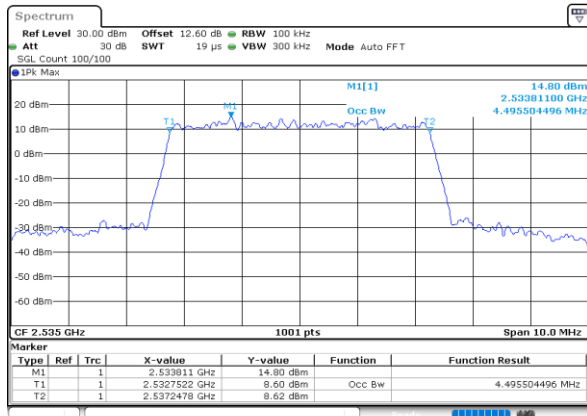

Middle Channel / 20MHz / 64QAM

Date: 30.MAY.2020 20:10:10

Highest Channel / 15MHz / 64QAM

Date: 30.MAY.2020 19:39:14

Highest Channel / 20MHz / 64QAM

Date: 30.MAY.2020 20:10:12

Occupied Bandwidth

Mode	LTE Band 7 : 99%OBW(MHz)											
BW	1.4MHz		3MHz		5MHz		10MHz		15MHz		20MHz	
Mod.	QPSK	16QAM	QPSK	16QAM	QPSK	16QAM	QPSK	16QAM	QPSK	16QAM	QPSK	16QAM
Lowest CH	-	-	-	-	4.49	4.48	9.01	9.05	13.40	13.46	17.90	17.86
Middle CH	-	-	-	-	4.49	4.50	9.01	8.99	13.43	13.43	17.90	17.90
Highest CH	-	-	-	-	4.48	4.50	9.03	8.95	13.49	13.40	17.82	17.90
Mode	LTE Band 7 : 99%OBW(MHz)											
BW	1.4MHz		3MHz		5MHz		10MHz		15MHz		20MHz	
Mod.	64QAM		64QAM		64QAM		64QAM		64QAM		64QAM	
Lowest CH	-	-	-	-	4.49	-	9.01	-	13.46	-	17.86	-
Middle CH	-	-	-	-	4.50	-	9.01	-	13.34	-	17.86	-
Highest CH	-	-	-	-	4.50	-	9.01	-	13.43	-	17.86	-

LTE Band 7

Lowest Channel / 5MHz / QPSK

Date: 30.MAY.2020 18:30:52

Lowest Channel / 5MHz / 16QAM

Date: 30.MAY.2020 18:31:04

Middle Channel / 5MHz / QPSK

Date: 30.MAY.2020 18:37:21

Middle Channel / 5MHz / 16QAM

Date: 30.MAY.2020 18:37:33

Highest Channel / 5MHz / QPSK

Date: 30.MAY.2020 18:39:44

Highest Channel / 5MHz / 16QAM

Date: 30.MAY.2020 18:39:56

LTE Band 7

Lowest Channel / 10MHz / QPSK

Date: 30.MAY.2020 18:53:52