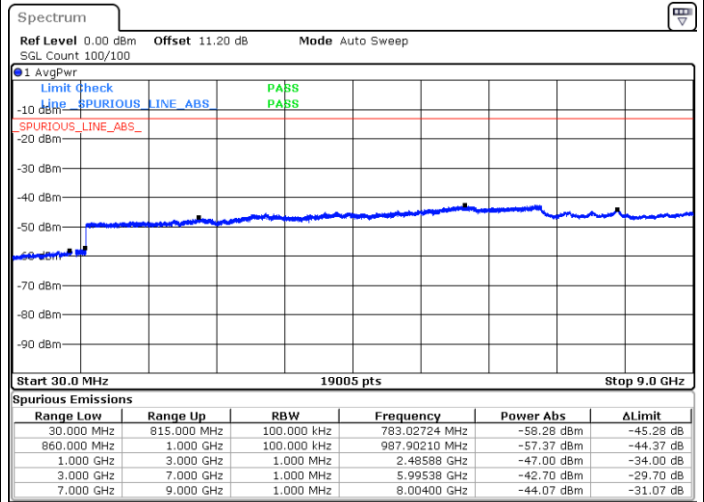

Date: 30.MAY.2020 18:20:11

Date: 30.MAY.2020 18:21:13

Highest Channel / 64QAM

Date: 30.MAY.2020 18:25:37

LTE Band 5 / 3MHz

Lowest Channel / 64QAM

Middle Channel / 64QAM

Date: 30.MAY.2020 16:56:35

Date: 30.MAY.2020 16:57:37

Highest Channel / 64QAM

Date: 30.MAY.2020 17:02:01

LTE Band 5 / 5MHz

Lowest Channel / 64QAM

Middle Channel / 64QAM

Date: 30.MAY.2020 17:26:05

Date: 30.MAY.2020 17:27:07

Highest Channel / 64QAM

Date: 30.MAY.2020 17:51:13

LTE Band 5 / 10MHz

Lowest Channel / 64QAM

Middle Channel / 64QAM

Date: 30.MAY.2020 17:55:38

Date: 30.MAY.2020 17:56:40

Highest Channel / 64QAM

Note:

1. Normal Voltage =4.0 V. ; Battery End Point (BEP) =3.5 V. ; Maximum Voltage =4.45 V.
2. The frequency fundamental emissions stay within the authorized frequency block.

LTE Band 7

Peak-to-Average Ratio