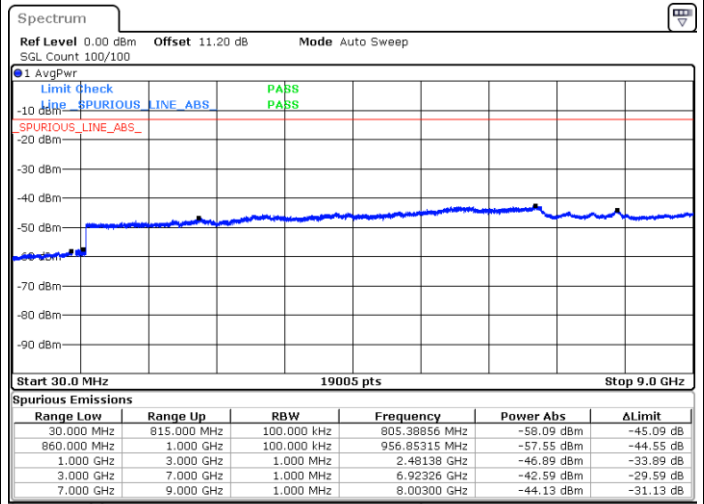

Date: 30.MAY.2020 17:12:14

Date: 30.MAY.2020 17:12:54

LTE Band 5 / 5MHz

Highest Channel / QPSK

Date: 30.MAY.2020 17:21:01

Highest Channel / 16QAM

Date: 30.MAY.2020 17:21:41

LTE Band 5 / 10MHz

Lowest Channel / QPSK

Date: 30.MAY.2020 17:39:00

Lowest Channel / 16QAM

Date: 30.MAY.2020 17:39:39

LTE Band 5 / 10MHz

Middle Channel / QPSK

Middle Channel / 16QAM

Date: 30.MAY.2020 17:41:05

Date: 30.MAY.2020 17:41:44

Highest Channel / QPSK

Highest Channel / 16QAM

Date: 30.MAY.2020 17:49:51

Date: 30.MAY.2020 17:50:31

LTE Band 5 / 1.4MHz

Lowest Channel / 64QAM

Middle Channel / 64QAM