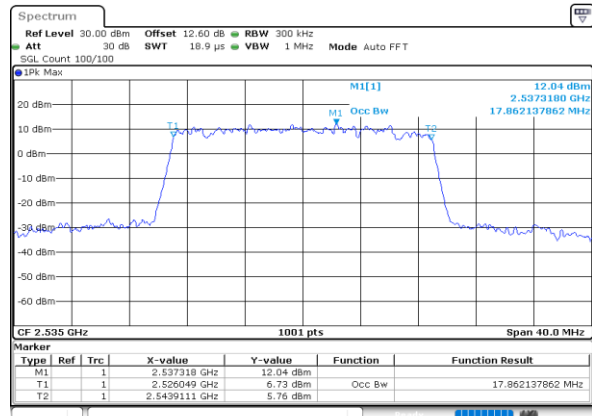

Date: 30.MAY.2020 19:16:03

LTE Band 7

Lowest Channel / 15MHz / 64QAM

Date: 30.MAY.2020 19:34:37

Lowest Channel / 20MHz / 64QAM

Date: 30.MAY.2020 19:57:35

Middle Channel / 15MHz / 64QAM

Date: 30.MAY.2020 19:37:51

Middle Channel / 20MHz / 64QAM

Date: 30.MAY.2020 20:00:49

Highest Channel / 15MHz / 64QAM

Date: 30.MAY.2020 19:39:02

Highest Channel / 20MHz / 64QAM

Date: 30.MAY.2020 20:02:01