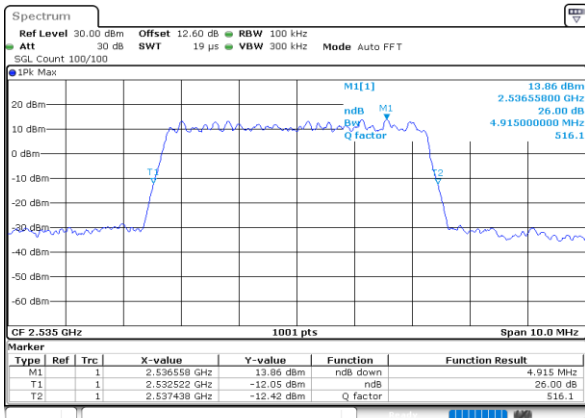

Middle Channel / 5MHz / 64QAM

Date: 30.MAY.2020 18:49:37