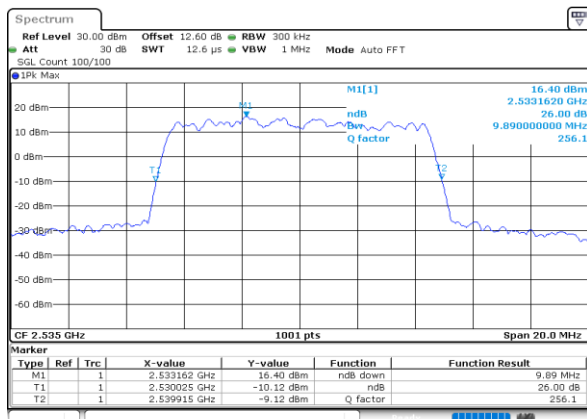

Date: 30.MAY.2020 18:37:55

Highest Channel / 5MHz / QPSK

Date: 30.MAY.2020 18:40:08

Highest Channel / 5MHz / 16QAM

Date: 30.MAY.2020 18:40:20

LTE Band 7

Lowest Channel / 10MHz / QPSK

Date: 30.MAY.2020 18:54:15

Lowest Channel / 10MHz / 16QAM

Date: 30.MAY.2020 18:54:27

Middle Channel / 10MHz / QPSK

Date: 30.MAY.2020 19:00:41

Middle Channel / 10MHz / 16QAM

Date: 30.MAY.2020 19:00:52

Highest Channel / 10MHz / QPSK

Date: 30.MAY.2020 19:03:05

Highest Channel / 10MHz / 16QAM

Date: 30.MAY.2020 19:03:17

LTE Band 7

Lowest Channel / 15MHz / QPSK

Date: 30.MAY.2020 19:19:42

Lowest Channel / 15MHz / 16QAM

Date: 30.MAY.2020 19:19:53

Middle Channel / 15MHz / QPSK