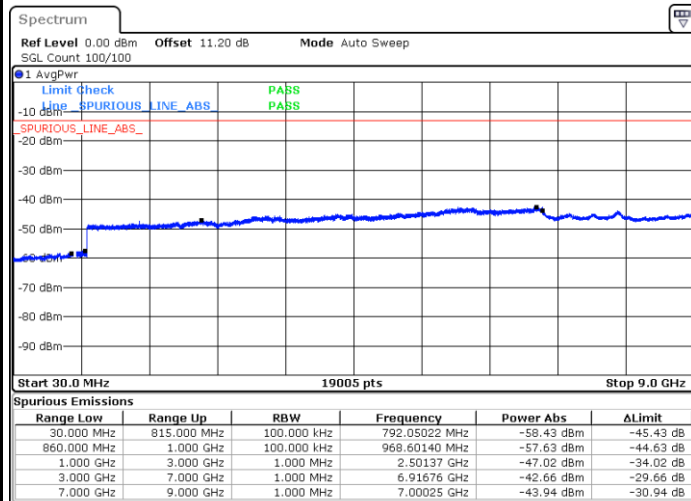

Date: 30.MAY.2020 18:20:11

Date: 30.MAY.2020 18:21:13

Highest Channel / 64QAM

Date: 30.MAY.2020 18:25:37

LTE Band 5 / 3MHz

Lowest Channel / 64QAM

Middle Channel / 64QAM

Date: 30.MAY.2020 16:56:35

Date: 30.MAY.2020 16:57:37

Highest Channel / 64QAM

Date: 30.MAY.2020 17:02:01

LTE Band 5 / 5MHz

Lowest Channel / 64QAM

Middle Channel / 64QAM

Date: 30.MAY.2020 17:26:05

Date: 30.MAY.2020 17:27:07

Highest Channel / 64QAM

Date: 30.MAY.2020 17:51:13

LTE Band 5 / 10MHz

Lowest Channel / 64QAM

Middle Channel / 64QAM

Date: 30.MAY.2020 17:55:38

Date: 30.MAY.2020 17:56:40

Highest Channel / 64QAM

Note:

1. Normal Voltage =4.0 V. ; Battery End Point (BEP) =3.5 V. ; Maximum Voltage =4.45 V.
2. The frequency fundamental emissions stay within the authorized frequency block.

LTE Band 7

Peak-to-Average Ratio