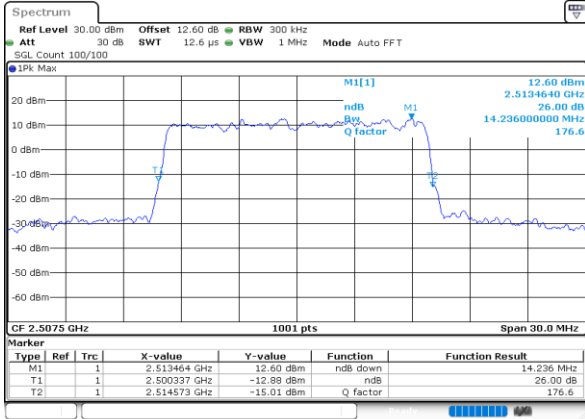

Highest Channel / 20MHz / QPSK

Date: 30.MAY.2020 19:51:32

Highest Channel / 20MHz / 16QAM

Date: 30.MAY.2020 19:51:44

LTE Band 7

Lowest Channel / 5MHz / 64QAM

Date: 30.MAY.2020 18:46:23

Lowest Channel / 10MHz / 64QAM

Date: 30.MAY.2020 19:10:20

Middle Channel / 5MHz / 64QAM

Date: 30.MAY.2020 18:49:37

Middle Channel / 10MHz / 64QAM

Date: 30.MAY.2020 19:15:03

Highest Channel / 5MHz / 64QAM

Date: 30.MAY.2020 18:50:49

Highest Channel / 10MHz / 64QAM

Date: 30.MAY.2020 19:16:15

LTE Band 7

Lowest Channel / 15MHz / 64QAM

Date: 30.MAY.2020 19:34:49

Lowest Channel / 20MHz / 64QAM

Date: 30.MAY.2020 19:57:47

Middle Channel / 15MHz / 64QAM

Date: 30.MAY.2020 19:38:02