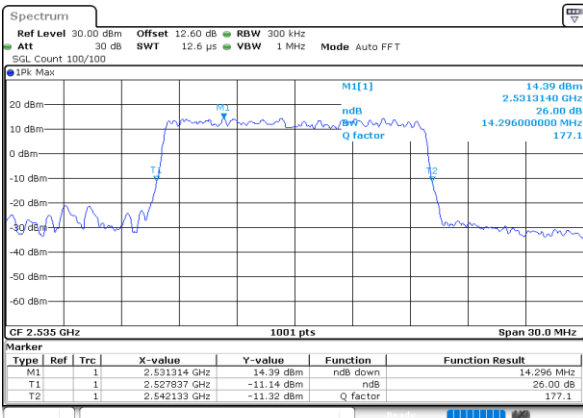

Highest Channel / 10MHz / 16QAM

Date: 30.MAY.2020 19:03:17

LTE Band 7

Lowest Channel / 15MHz / QPSK

Date: 30.MAY.2020 19:19:42

Lowest Channel / 15MHz / 16QAM

Date: 30.MAY.2020 19:19:53

Middle Channel / 15MHz / QPSK

Date: 30.MAY.2020 19:26:10

Middle Channel / 15MHz / 16QAM

Date: 30.MAY.2020 19:26:21

Highest Channel / 15MHz / QPSK

Date: 30.MAY.2020 19:28:34

Highest Channel / 15MHz / 16QAM

Date: 30.MAY.2020 19:28:45

LTE Band 7