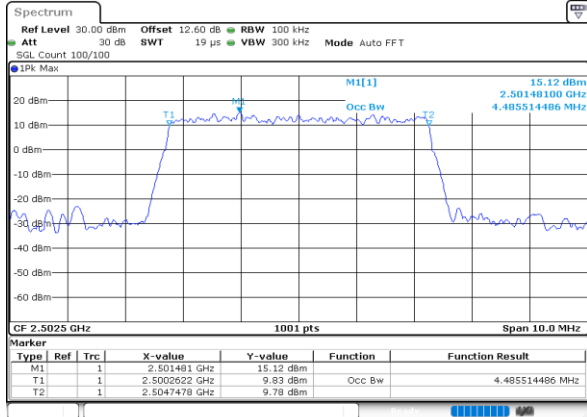

Date: 30.MAY.2020 19:16:15

LTE Band 7

Lowest Channel / 15MHz / 64QAM

Date: 30.MAY.2020 19:34:49

Lowest Channel / 20MHz / 64QAM

Date: 30.MAY.2020 19:57:47

Middle Channel / 15MHz / 64QAM

Date: 30.MAY.2020 19:38:02

Middle Channel / 20MHz / 64QAM

Date: 30.MAY.2020 20:10:10

Highest Channel / 15MHz / 64QAM

Date: 30.MAY.2020 19:39:14

Highest Channel / 20MHz / 64QAM

Date: 30.MAY.2020 20:10:12

Occupied Bandwidth

Mode	LTE Band 7 : 99%OBW(MHz)											
BW	1.4MHz		3MHz		5MHz		10MHz		15MHz		20MHz	
Mod.	QPSK	16QAM	QPSK	16QAM	QPSK	16QAM	QPSK	16QAM	QPSK	16QAM	QPSK	16QAM
Lowest CH	-	-	-	-	4.49	4.48	9.01	9.05	13.40	13.46	17.90	17.86
Middle CH	-	-	-	-	4.49	4.50	9.01	8.99	13.43	13.43	17.90	17.90
Highest CH	-	-	-	-	4.48	4.50	9.03	8.95	13.49	13.40	17.82	17.90
Mode	LTE Band 7 : 99%OBW(MHz)											
BW	1.4MHz		3MHz		5MHz		10MHz		15MHz		20MHz	
Mod.	64QAM		64QAM		64QAM		64QAM		64QAM		64QAM	
Lowest CH	-	-	-	-	4.49	-	9.01	-	13.46	-	17.86	-
Middle CH	-	-	-	-	4.50	-	9.01	-	13.34	-	17.86	-
Highest CH	-	-	-	-	4.50	-	9.01	-	13.43	-	17.86	-

LTE Band 7

Lowest Channel / 5MHz / QPSK

Date: 30.MAY.2020 18:30:52

Lowest Channel / 5MHz / 16QAM

Date: 30.MAY.2020 18:31:04

Middle Channel / 5MHz / QPSK

Date: 30.MAY.2020 18:37:21

Middle Channel / 5MHz / 16QAM

Date: 30.MAY.2020 18:37:33

Highest Channel / 5MHz / QPSK

Date: 30.MAY.2020 18:39:44

Highest Channel / 5MHz / 16QAM

Date: 30.MAY.2020 18:39:56

LTE Band 7

Lowest Channel / 10MHz / QPSK

Date: 30.MAY.2020 18:53:52