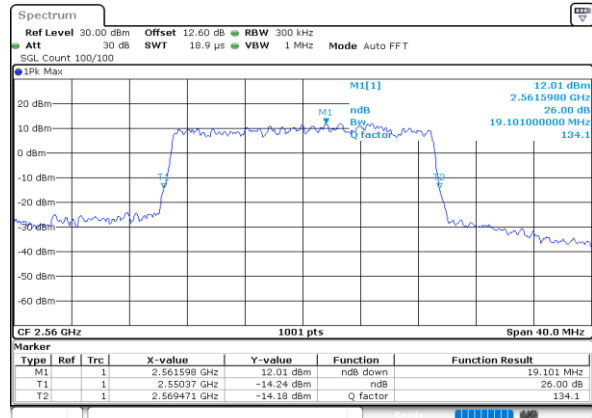

Middle Channel / 20MHz / 64QAM

Date: 30.MAY.2020 20:10:10

Highest Channel / 15MHz / 64QAM

Date: 30.MAY.2020 19:39:14

Highest Channel / 20MHz / 64QAM

Date: 30.MAY.2020 20:10:12

Occupied Bandwidth

Mode	LTE Band 7 : 99%OBW(MHz)											
BW	1.4MHz		3MHz		5MHz		10MHz		15MHz		20MHz	
Mod.	QPSK	16QAM	QPSK	16QAM	QPSK	16QAM	QPSK	16QAM	QPSK	16QAM	QPSK	16QAM
Lowest CH	-	-	-	-	4.49	4.48	9.01	9.05	13.40	13.46	17.90	17.86
Middle CH	-	-	-	-	4.49	4.50	9.01	8.99	13.43	13.43	17.90	17.90
Highest CH	-	-	-	-	4.48	4.50	9.03	8.95	13.49	13.40	17.82	17.90
Mode	LTE Band 7 : 99%OBW(MHz)											
BW	1.4MHz		3MHz		5MHz		10MHz		15MHz		20MHz	
Mod.	64QAM		64QAM		64QAM		64QAM		64QAM		64QAM	
Lowest CH	-	-	-	-	4.49	-	9.01	-	13.46	-	17.86	-
Middle CH	-	-	-	-	4.50	-	9.01	-	13.34	-	17.86	-
Highest CH	-	-	-	-	4.50	-	9.01	-	13.43	-	17.86	-

LTE Band 7

Lowest Channel / 5MHz / QPSK

Date: 30.MAY.2020 18:30:52

Lowest Channel / 5MHz / 16QAM

Date: 30.MAY.2020 18:31:04

Middle Channel / 5MHz / QPSK

Date: 30.MAY.2020 18:37:21

Middle Channel / 5MHz / 16QAM