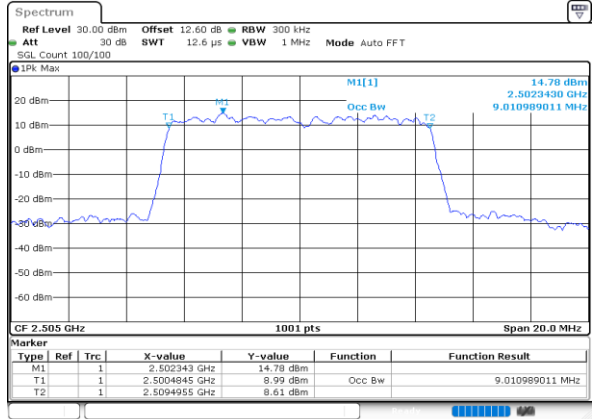

Highest Channel / 20MHz / QPSK

Date: 30.MAY.2020 19:51:09

Highest Channel / 20MHz / 16QAM

Date: 30.MAY.2020 19:51:20

LTE Band 7

Lowest Channel / 5MHz / 64QAM

Date: 30.MAY.2020 18:46:12

Lowest Channel / 10MHz / 64QAM

Date: 30.MAY.2020 19:09:09

Middle Channel / 5MHz / 64QAM

Date: 30.MAY.2020 18:49:26

Middle Channel / 10MHz / 64QAM

Date: 30.MAY.2020 19:14:52

Highest Channel / 5MHz / 64QAM

Date: 30.MAY.2020 18:50:37

Highest Channel / 10MHz / 64QAM