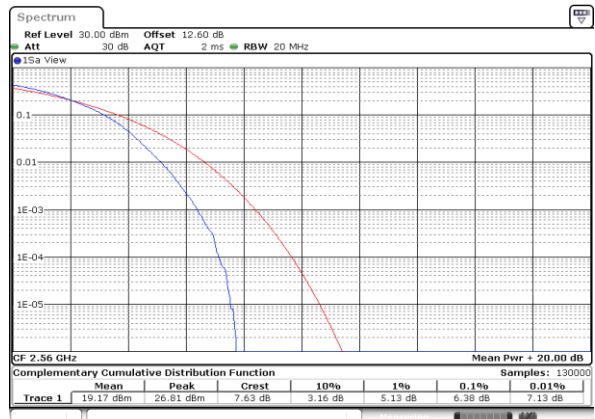

Highest Channel / Full RB

Date: 30.MAY.2020 20:08:08

LTE Band 7 / 20MHz / 64QAM

Lowest Channel / 1RB

Date: 30.MAY.2020 20:09:28

Lowest Channel / Full RB

Date: 30.MAY.2020 20:10:38

Middle Channel / 1RB

Date: 30.MAY.2020 20:09:49

Middle Channel / Full RB

Date: 30.MAY.2020 20:10:00

Highest Channel / 1RB

Date: 30.MAY.2020 20:10:12

Highest Channel / Full RB

Date: 30.MAY.2020 20:10:23

26dB Bandwidth

Mode	LTE Band 7 : 26dB BW(MHz)											
BW	1.4MHz		3MHz		5MHz		10MHz		15MHz		20MHz	
Mod.	QPSK	16QAM	QPSK	16QAM	QPSK	16QAM	QPSK	16QAM	QPSK	16QAM	QPSK	16QAM
Lowest CH	-	-	-	-	4.85	4.93	9.89	9.73	14.24	14.39	18.62	19.26
Middle CH	-	-	-	-	4.93	4.89	9.77	9.89	14.30	14.48	18.74	18.70
Highest CH	-	-	-	-	4.95	4.89	9.85	9.77	14.24	14.39	19.06	18.82
Mode	LTE Band 7 : 26dB BW(MHz)											
BW	1.4MHz		3MHz		5MHz		10MHz		15MHz		20MHz	
Mod.	64QAM		64QAM		64QAM		64QAM		64QAM		64QAM	
Lowest CH	-	-	-	-	4.98	-	9.79	-	14.24	-	19.02	-
Middle CH	-	-	-	-	4.92	-	9.75	-	14.36	-	18.86	-
Highest CH	-	-	-	-	4.95	-	9.73	-	14.27	-	19.10	-