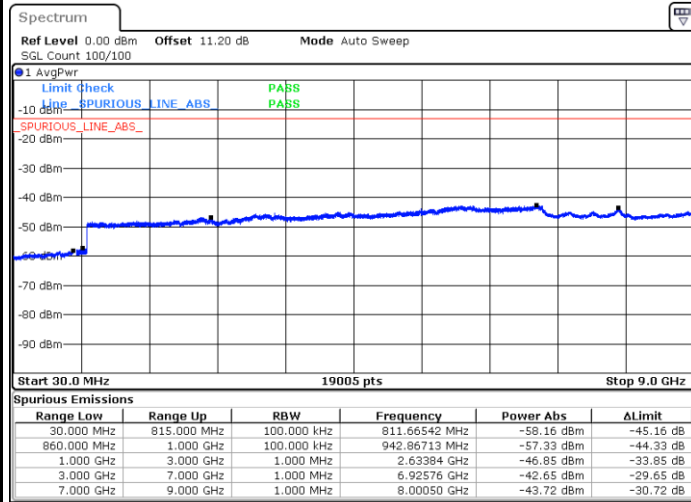

Date: 30.MAY.2020 18:20:11

Date: 30.MAY.2020 18:21:13

Highest Channel / 64QAM

Date: 30.MAY.2020 18:25:37

LTE Band 5 / 3MHz

Lowest Channel / 64QAM

Middle Channel / 64QAM

Date: 30.MAY.2020 16:56:35

Date: 30.MAY.2020 16:57:37

Highest Channel / 64QAM

Date: 30.MAY.2020 17:02:01

LTE Band 5 / 5MHz

Lowest Channel / 64QAM

Middle Channel / 64QAM

Date: 30.MAY.2020 17:26:05

Date: 30.MAY.2020 17:27:07

Highest Channel / 64QAM

Date: 30.MAY.2020 17:51:13

LTE Band 5 / 10MHz

Lowest Channel / 64QAM

Middle Channel / 64QAM

Date: 30.MAY.2020 17:55:38

Date: 30.MAY.2020 17:56:40

Highest Channel / 64QAM

Note:

1. Normal Voltage =4.0 V. ; Battery End Point (BEP) =3.5 V. ; Maximum Voltage =4.45 V.
2. The frequency fundamental emissions stay within the authorized frequency block.

LTE Band 7

Peak-to-Average Ratio