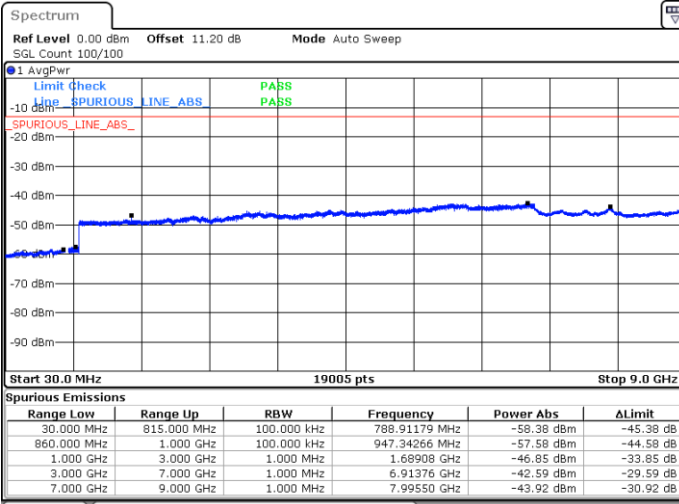

Date: 30.MAY.2020 16:52:11

LTE Band 5 / 5MHz

Lowest Channel / QPSK

Lowest Channel / 16QAM

Date: 30.MAY.2020 17:10:09

Date: 30.MAY.2020 17:10:49

Middle Channel / QPSK

Middle Channel / 16QAM

Date: 30.MAY.2020 17:12:14

Date: 30.MAY.2020 17:12:54

LTE Band 5 / 5MHz

Highest Channel / QPSK

Date: 30.MAY.2020 17:21:01

Highest Channel / 16QAM

Date: 30.MAY.2020 17:21:41

LTE Band 5 / 10MHz