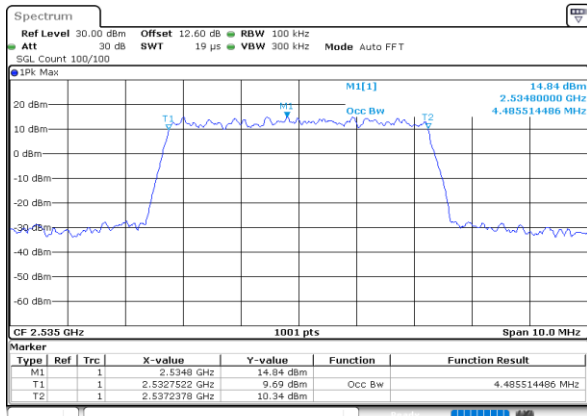

Middle Channel / 20MHz / 64QAM

Date: 30.MAY.2020 20:10:10

Highest Channel / 15MHz / 64QAM

Date: 30.MAY.2020 19:39:14

Highest Channel / 20MHz / 64QAM

Date: 30.MAY.2020 20:10:12

Occupied Bandwidth

Mode	LTE Band 7 : 99%OBW(MHz)											
BW	1.4MHz		3MHz		5MHz		10MHz		15MHz		20MHz	
Mod.	QPSK	16QAM	QPSK	16QAM	QPSK	16QAM	QPSK	16QAM	QPSK	16QAM	QPSK	16QAM
Lowest CH	-	-	-	-	4.49	4.48	9.01	9.05	13.40	13.46	17.90	17.86
Middle CH	-	-	-	-	4.49	4.50	9.01	8.99	13.43	13.43	17.90	17.90
Highest CH	-	-	-	-	4.48	4.50	9.03	8.95	13.49	13.40	17.82	17.90
Mode	LTE Band 7 : 99%OBW(MHz)											
BW	1.4MHz		3MHz		5MHz		10MHz		15MHz		20MHz	
Mod.	64QAM		64QAM		64QAM		64QAM		64QAM		64QAM	
Lowest CH	-	-	-	-	4.49	-	9.01	-	13.46	-	17.86	-
Middle CH	-	-	-	-	4.50	-	9.01	-	13.34	-	17.86	-
Highest CH	-	-	-	-	4.50	-	9.01	-	13.43	-	17.86	-

LTE Band 7

Lowest Channel / 5MHz / QPSK

Date: 30.MAY.2020 18:30:52

Lowest Channel / 5MHz / 16QAM

Date: 30.MAY.2020 18:31:04

Middle Channel / 5MHz / QPSK

Date: 30.MAY.2020 18:37:21

Middle Channel / 5MHz / 16QAM

Date: 30.MAY.2020 18:37:33

Highest Channel / 5MHz / QPSK

Date: 30.MAY.2020 18:39:44

Highest Channel / 5MHz / 16QAM

Date: 30.MAY.2020 18:39:56

LTE Band 7

Lowest Channel / 10MHz / QPSK

Date: 30.MAY.2020 18:53:52