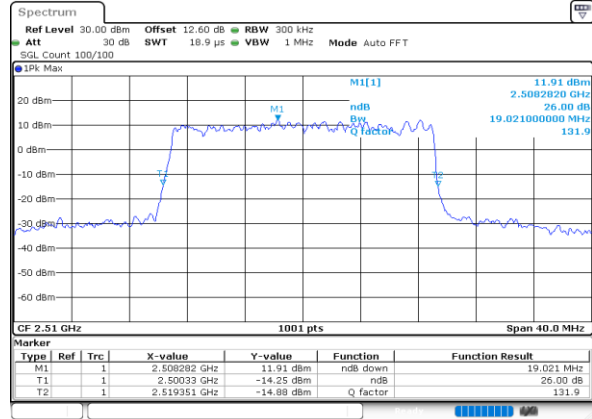

Date: 30.MAY.2020 19:16:15

LTE Band 7

Lowest Channel / 15MHz / 64QAM

Date: 30.MAY.2020 19:34:49

Lowest Channel / 20MHz / 64QAM

Date: 30.MAY.2020 19:57:47

Middle Channel / 15MHz / 64QAM

Date: 30.MAY.2020 19:38:02

Middle Channel / 20MHz / 64QAM

Date: 30.MAY.2020 20:10:10

Highest Channel / 15MHz / 64QAM

Date: 30.MAY.2020 19:39:14

Highest Channel / 20MHz / 64QAM

Date: 30.MAY.2020 20:10:12

Occupied Bandwidth

Mode	LTE Band 7 : 99%OBW(MHz)											
BW	1.4MHz		3MHz		5MHz		10MHz		15MHz		20MHz	
Mod.	QPSK	16QAM	QPSK	16QAM	QPSK	16QAM	QPSK	16QAM	QPSK	16QAM	QPSK	16QAM
Lowest CH	-	-	-	-	4.49	4.48	9.01	9.05	13.40	13.46	17.90	17.86
Middle CH	-	-	-	-	4.49	4.50	9.01	8.99	13.43	13.43	17.90	17.90
Highest CH	-	-	-	-	4.48	4.50	9.03	8.95	13.49	13.40	17.82	17.90
Mode	LTE Band 7 : 99%OBW(MHz)											
BW	1.4MHz		3MHz		5MHz		10MHz		15MHz		20MHz	
Mod.	64QAM		64QAM		64QAM		64QAM		64QAM		64QAM	
Lowest CH	-	-	-	-	4.49	-	9.01	-	13.46	-	17.86	-
Middle CH	-	-	-	-	4.50	-	9.01	-	13.34	-	17.86	-
Highest CH	-	-	-	-	4.50	-	9.01	-	13.43	-	17.86	-