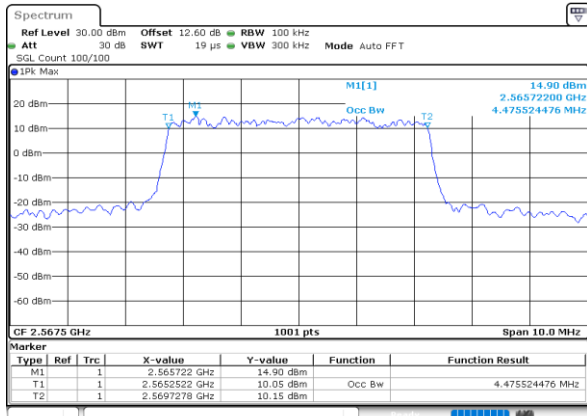

Middle Channel / 20MHz / 64QAM

Date: 30.MAY.2020 20:10:10

Highest Channel / 15MHz / 64QAM

Date: 30.MAY.2020 19:39:14

Highest Channel / 20MHz / 64QAM

Date: 30.MAY.2020 20:10:12

Occupied Bandwidth

Mode	LTE Band 7 : 99%OBW(MHz)											
BW	1.4MHz		3MHz		5MHz		10MHz		15MHz		20MHz	
Mod.	QPSK	16QAM	QPSK	16QAM	QPSK	16QAM	QPSK	16QAM	QPSK	16QAM	QPSK	16QAM
Lowest CH	-	-	-	-	4.49	4.48	9.01	9.05	13.40	13.46	17.90	17.86
Middle CH	-	-	-	-	4.49	4.50	9.01	8.99	13.43	13.43	17.90	17.90
Highest CH	-	-	-	-	4.48	4.50	9.03	8.95	13.49	13.40	17.82	17.90
Mode	LTE Band 7 : 99%OBW(MHz)											
BW	1.4MHz		3MHz		5MHz		10MHz		15MHz		20MHz	
Mod.	64QAM		64QAM		64QAM		64QAM		64QAM		64QAM	
Lowest CH	-	-	-	-	4.49	-	9.01	-	13.46	-	17.86	-
Middle CH	-	-	-	-	4.50	-	9.01	-	13.34	-	17.86	-
Highest CH	-	-	-	-	4.50	-	9.01	-	13.43	-	17.86	-

LTE Band 7

Lowest Channel / 5MHz / QPSK

Date: 30.MAY.2020 18:30:52

Lowest Channel / 5MHz / 16QAM

Date: 30.MAY.2020 18:31:04

Middle Channel / 5MHz / QPSK

Date: 30.MAY.2020 18:37:21

Middle Channel / 5MHz / 16QAM

Date: 30.MAY.2020 18:37:33

Highest Channel / 5MHz / QPSK

Date: 30.MAY.2020 18:39:44

Highest Channel / 5MHz / 16QAM

Date: 30.MAY.2020 18:39:56

LTE Band 7

Lowest Channel / 10MHz / QPSK

Date: 30.MAY.2020 18:53:52