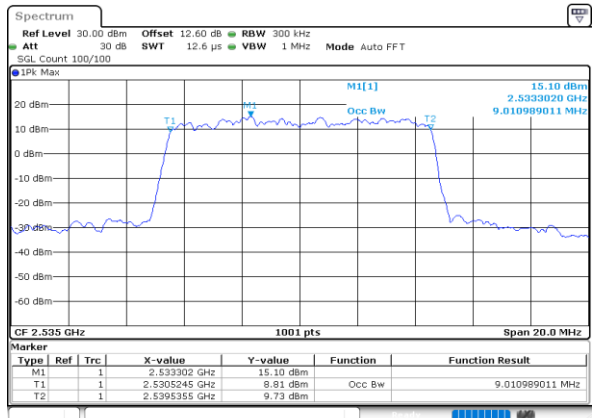

Highest Channel / 20MHz / QPSK

Date: 30.MAY.2020 19:51:09

Highest Channel / 20MHz / 16QAM

Date: 30.MAY.2020 19:51:20

LTE Band 7

Lowest Channel / 5MHz / 64QAM

Date: 30.MAY.2020 18:46:12

Lowest Channel / 10MHz / 64QAM

Date: 30.MAY.2020 19:09:09

Middle Channel / 5MHz / 64QAM

Date: 30.MAY.2020 18:49:26

Middle Channel / 10MHz / 64QAM

Date: 30.MAY.2020 19:14:52

Highest Channel / 5MHz / 64QAM

Date: 30.MAY.2020 18:50:37

Highest Channel / 10MHz / 64QAM