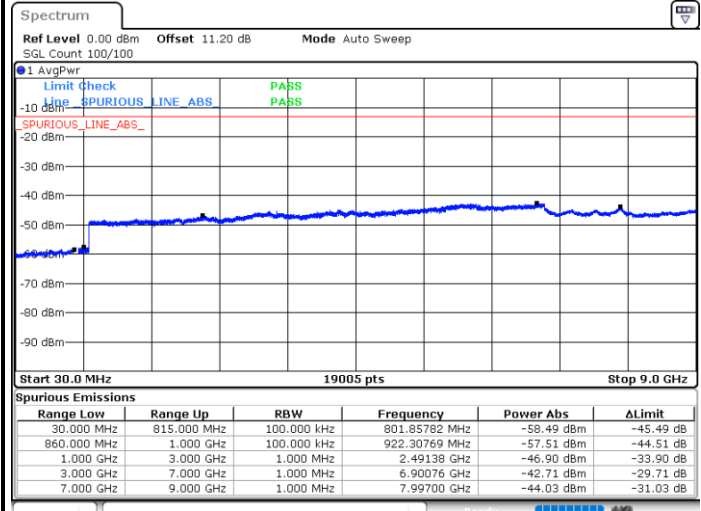

Highest Channel / 64QAM

Date: 30.MAY.2020 17:51:13

LTE Band 5 / 10MHz

Lowest Channel / 64QAM

Middle Channel / 64QAM

Date: 30.MAY.2020 17:55:38

Date: 30.MAY.2020 17:56:40

Highest Channel / 64QAM

Date: 30.MAY.2020 18:01:03

Frequency Stability

Test Conditions		LTE Band 5 (QPSK) / Middle Channel	Limit
Temperature (°C)	Voltage (Volt)	BW 10MHz	2.5ppm
		Deviation (ppm)	Result
50	Normal Voltage	0.0005	PASS
40	Normal Voltage	0.0011	
30	Normal Voltage	0.0016	
20(Ref.)	Normal Voltage	0.0000	
10	Normal Voltage	0.0004	
0	Normal Voltage	0.0013	
-10	Normal Voltage	0.0016	
-20	Normal Voltage	0.0014	
-30	Normal Voltage	0.0002	
20	Maximum Voltage	0.0007	
20	Normal Voltage	0.0000	
20	Battery End Point	0.0002	

Note:

1. Normal Voltage =4.0 V. ; Battery End Point (BEP) =3.5 V. ; Maximum Voltage =4.45 V.
2. The frequency fundamental emissions stay within the authorized frequency block.

LTE Band 7

Peak-to-Average Ratio