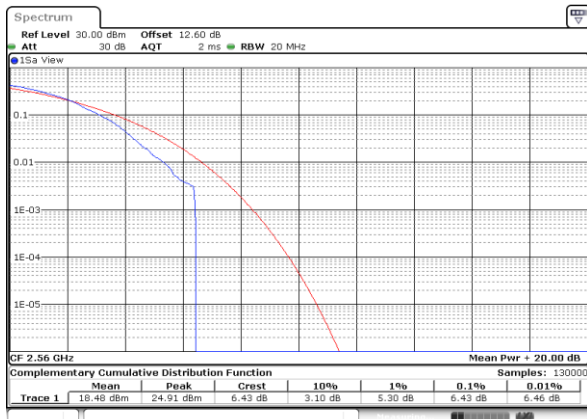

Lowest Channel / Full RB

Date: 30.MAY.2020 20:07:23

Middle Channel / 1RB

Date: 30.MAY.2020 20:07:34

Middle Channel / Full RB

Date: 30.MAY.2020 20:07:44

Highest Channel / 1RB

Date: 30.MAY.2020 20:07:55

Highest Channel / Full RB

Date: 30.MAY.2020 20:08:08

LTE Band 7 / 20MHz / 64QAM

Lowest Channel / 1RB

Date: 30.MAY.2020 20:09:28

Lowest Channel / Full RB

Date: 30.MAY.2020 20:10:38

Middle Channel / 1RB

Date: 30.MAY.2020 20:09:49

Middle Channel / Full RB

Date: 30.MAY.2020 20:10:00

Highest Channel / 1RB

Date: 30.MAY.2020 20:10:12

Highest Channel / Full RB

Date: 30.MAY.2020 20:10:23

26dB Bandwidth

Mode	LTE Band 7 : 26dB BW(MHz)											
BW	1.4MHz		3MHz		5MHz		10MHz		15MHz		20MHz	
Mod.	QPSK	16QAM	QPSK	16QAM	QPSK	16QAM	QPSK	16QAM	QPSK	16QAM	QPSK	16QAM
Lowest CH	-	-	-	-	4.85	4.93	9.89	9.73	14.24	14.39	18.62	19.26
Middle CH	-	-	-	-	4.93	4.89	9.77	9.89	14.30	14.48	18.74	18.70
Highest CH	-	-	-	-	4.95	4.89	9.85	9.77	14.24	14.39	19.06	18.82
Mode	LTE Band 7 : 26dB BW(MHz)											
BW	1.4MHz		3MHz		5MHz		10MHz		15MHz		20MHz	
Mod.	64QAM		64QAM		64QAM		64QAM		64QAM		64QAM	
Lowest CH	-	-	-	-	4.98	-	9.79	-	14.24	-	19.02	-
Middle CH	-	-	-	-	4.92	-	9.75	-	14.36	-	18.86	-
Highest CH	-	-	-	-	4.95	-	9.73	-	14.27	-	19.10	-