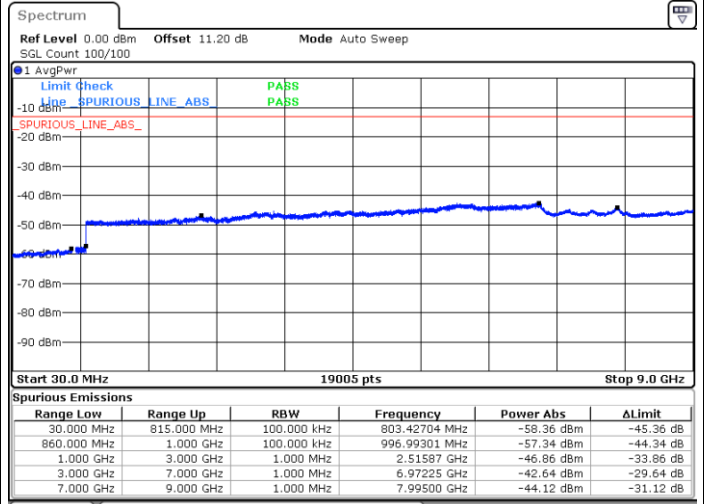

Date: 30.MAY.2020 17:12:14

Date: 30.MAY.2020 17:12:54

LTE Band 5 / 5MHz

Highest Channel / QPSK

Date: 30.MAY.2020 17:21:01

Highest Channel / 16QAM

Date: 30.MAY.2020 17:21:41

LTE Band 5 / 10MHz

Lowest Channel / QPSK

Date: 30.MAY.2020 17:39:00

Lowest Channel / 16QAM

Date: 30.MAY.2020 17:39:39

LTE Band 5 / 10MHz

Middle Channel / QPSK

Middle Channel / 16QAM

Date: 30.MAY.2020 17:41:05

Date: 30.MAY.2020 17:41:44

Highest Channel / QPSK

Highest Channel / 16QAM

Date: 30.MAY.2020 17:49:51

Date: 30.MAY.2020 17:50:31

LTE Band 5 / 1.4MHz

Lowest Channel / 64QAM

Middle Channel / 64QAM