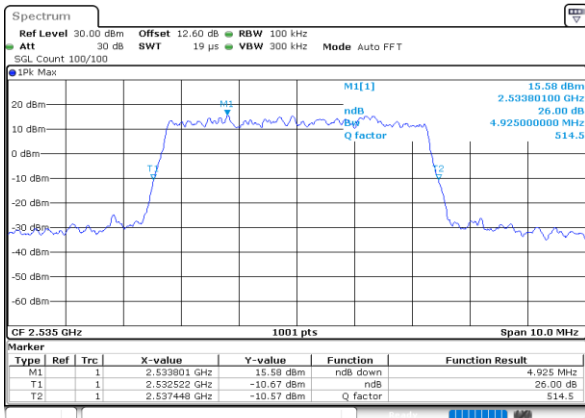

Mode	LTE Band 7 : 26dB BW(MHz)											
BW	1.4MHz		3MHz		5MHz		10MHz		15MHz		20MHz	
Mod.	QPSK	16QAM	QPSK	16QAM	QPSK	16QAM	QPSK	16QAM	QPSK	16QAM	QPSK	16QAM
Lowest CH	-	-	-	-	4.85	4.93	9.89	9.73	14.24	14.39	18.62	19.26
Middle CH	-	-	-	-	4.93	4.89	9.77	9.89	14.30	14.48	18.74	18.70
Highest CH	-	-	-	-	4.95	4.89	9.85	9.77	14.24	14.39	19.06	18.82
Mode	LTE Band 7 : 26dB BW(MHz)											
BW	1.4MHz		3MHz		5MHz		10MHz		15MHz		20MHz	
Mod.	64QAM		64QAM		64QAM		64QAM		64QAM		64QAM	
Lowest CH	-	-	-	-	4.98	-	9.79	-	14.24	-	19.02	-
Middle CH	-	-	-	-	4.92	-	9.75	-	14.36	-	18.86	-
Highest CH	-	-	-	-	4.95	-	9.73	-	14.27	-	19.10	-

LTE Band 7

Lowest Channel / 5MHz / QPSK

Date: 30.MAY.2020 18:31:16

Lowest Channel / 5MHz / 16QAM

Date: 30.MAY.2020 18:31:28

Middle Channel / 5MHz / QPSK

Date: 30.MAY.2020 18:37:44

Middle Channel / 5MHz / 16QAM

Date: 30.MAY.2020 18:37:55

Highest Channel / 5MHz / QPSK

Date: 30.MAY.2020 18:40:08

Highest Channel / 5MHz / 16QAM

Date: 30.MAY.2020 18:40:20

LTE Band 7

Lowest Channel / 10MHz / QPSK

Date: 30.MAY.2020 18:54:15