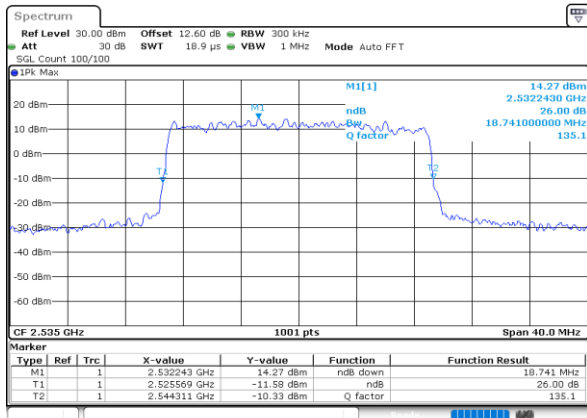

Date: 30.MAY.2020 19:26:10

Middle Channel / 15MHz / 16QAM

Date: 30.MAY.2020 19:26:21

Highest Channel / 15MHz / QPSK

Date: 30.MAY.2020 19:28:34

Highest Channel / 15MHz / 16QAM

Date: 30.MAY.2020 19:28:45

LTE Band 7

Lowest Channel / 20MHz / QPSK

Date: 30.MAY.2020 19:42:41

Lowest Channel / 20MHz / 16QAM

Date: 30.MAY.2020 19:42:52

Middle Channel / 20MHz / QPSK

Date: 30.MAY.2020 19:49:08

Middle Channel / 20MHz / 16QAM

Date: 30.MAY.2020 19:49:19

Highest Channel / 20MHz / QPSK

Date: 30.MAY.2020 19:51:32

Highest Channel / 20MHz / 16QAM

Date: 30.MAY.2020 19:51:44

LTE Band 7

Lowest Channel / 5MHz / 64QAM

Date: 30.MAY.2020 18:46:23

Lowest Channel / 10MHz / 64QAM