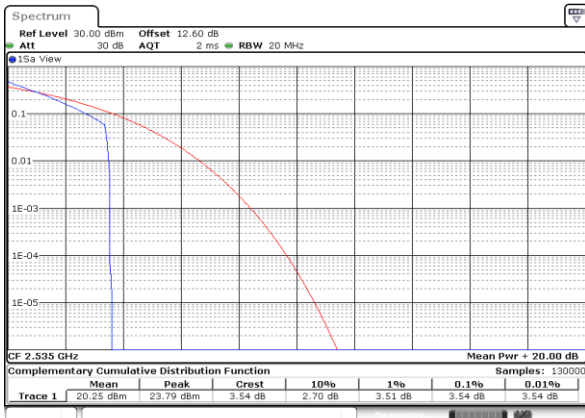

LTE Band 7 / 20MHz / QPSK

Lowest Channel / 1RB

Date: 30.MAY.2020 20:08:20

Lowest Channel / Full RB

Date: 30.MAY.2020 20:08:31

Middle Channel / 1RB

Date: 30.MAY.2020 20:08:42

Middle Channel / Full RB

Date: 30.MAY.2020 20:08:53

Highest Channel / 1RB

Date: 30.MAY.2020 20:09:05

Highest Channel / Full RB

Date: 30.MAY.2020 20:09:16

LTE Band 7 / 20MHz / 16QAM

Lowest Channel / 1RB

Date: 30.MAY.2020 20:07:11