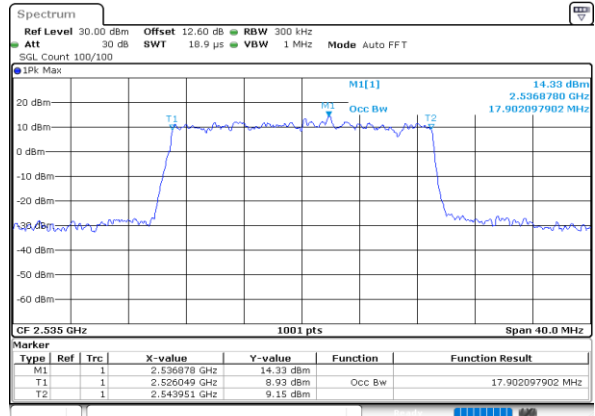

Date: 30.MAY.2020 19:25:47

Middle Channel / 15MHz / 16QAM

Date: 30.MAY.2020 19:25:58

Highest Channel / 15MHz / QPSK

Date: 30.MAY.2020 19:28:10

Highest Channel / 15MHz / 16QAM

Date: 30.MAY.2020 19:28:22

LTE Band 7

Lowest Channel / 20MHz / QPSK

Date: 30.MAY.2020 19:42:17

Lowest Channel / 20MHz / 16QAM

Date: 30.MAY.2020 19:42:29

Middle Channel / 20MHz / QPSK

Date: 30.MAY.2020 19:48:46

Middle Channel / 20MHz / 16QAM

Date: 30.MAY.2020 19:48:57

Highest Channel / 20MHz / QPSK

Date: 30.MAY.2020 19:51:09

Highest Channel / 20MHz / 16QAM

Date: 30.MAY.2020 19:51:20

LTE Band 7

Lowest Channel / 5MHz / 64QAM

Date: 30.MAY.2020 18:46:12

Lowest Channel / 10MHz / 64QAM