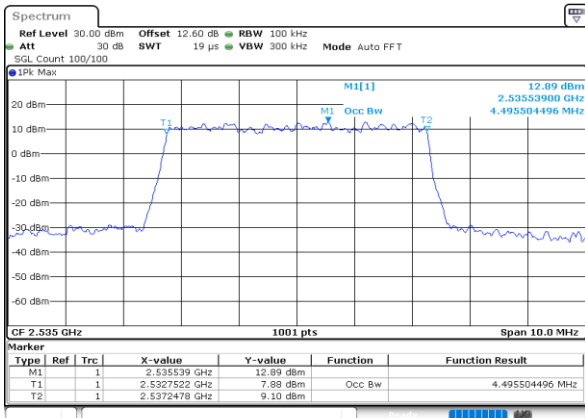

Highest Channel / 20MHz / QPSK

Date: 30.MAY.2020 19:51:09

Highest Channel / 20MHz / 16QAM

Date: 30.MAY.2020 19:51:20

LTE Band 7

Lowest Channel / 5MHz / 64QAM

Date: 30.MAY.2020 18:46:12

Lowest Channel / 10MHz / 64QAM

Date: 30.MAY.2020 19:09:09

Middle Channel / 5MHz / 64QAM

Date: 30.MAY.2020 18:49:26

Middle Channel / 10MHz / 64QAM

Date: 30.MAY.2020 19:14:52

Highest Channel / 5MHz / 64QAM

Date: 30.MAY.2020 18:50:37

Highest Channel / 10MHz / 64QAM