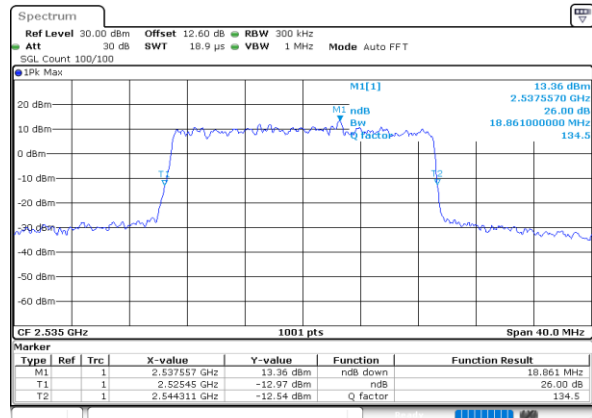

Date: 30.MAY.2020 19:16:15

LTE Band 7

Lowest Channel / 15MHz / 64QAM

Date: 30.MAY.2020 19:34:49

Lowest Channel / 20MHz / 64QAM

Date: 30.MAY.2020 19:57:47

Middle Channel / 15MHz / 64QAM

Date: 30.MAY.2020 19:38:02

Middle Channel / 20MHz / 64QAM

Date: 30.MAY.2020 20:10:10

Highest Channel / 15MHz / 64QAM

Date: 30.MAY.2020 19:39:14

Highest Channel / 20MHz / 64QAM

Date: 30.MAY.2020 20:10:12

Occupied Bandwidth

Mode	LTE Band 7 : 99%OBW(MHz)											
BW	1.4MHz		3MHz		5MHz		10MHz		15MHz		20MHz	
Mod.	QPSK	16QAM	QPSK	16QAM	QPSK	16QAM	QPSK	16QAM	QPSK	16QAM	QPSK	16QAM
Lowest CH	-	-	-	-	4.49	4.48	9.01	9.05	13.40	13.46	17.90	17.86
Middle CH	-	-	-	-	4.49	4.50	9.01	8.99	13.43	13.43	17.90	17.90
Highest CH	-	-	-	-	4.48	4.50	9.03	8.95	13.49	13.40	17.82	17.90
Mode	LTE Band 7 : 99%OBW(MHz)											
BW	1.4MHz		3MHz		5MHz		10MHz		15MHz		20MHz	
Mod.	64QAM		64QAM		64QAM		64QAM		64QAM		64QAM	
Lowest CH	-	-	-	-	4.49	-	9.01	-	13.46	-	17.86	-
Middle CH	-	-	-	-	4.50	-	9.01	-	13.34	-	17.86	-
Highest CH	-	-	-	-	4.50	-	9.01	-	13.43	-	17.86	-