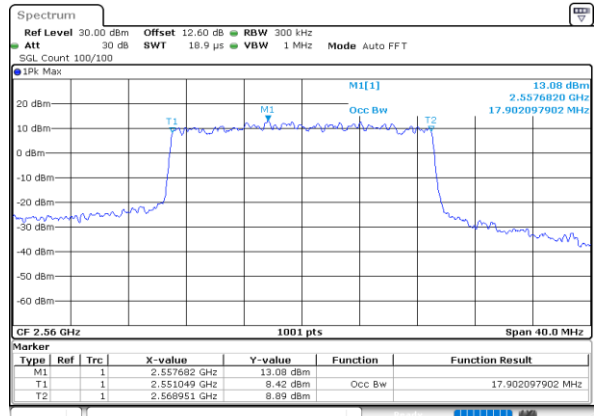

Date: 30.MAY.2020 19:25:47

Middle Channel / 15MHz / 16QAM

Date: 30.MAY.2020 19:25:58

Highest Channel / 15MHz / QPSK

Date: 30.MAY.2020 19:28:10

Highest Channel / 15MHz / 16QAM

Date: 30.MAY.2020 19:28:22

LTE Band 7

Lowest Channel / 20MHz / QPSK

Date: 30.MAY.2020 19:42:17

Lowest Channel / 20MHz / 16QAM

Date: 30.MAY.2020 19:42:29

Middle Channel / 20MHz / QPSK

Date: 30.MAY.2020 19:48:46

Middle Channel / 20MHz / 16QAM

Date: 30.MAY.2020 19:48:57

Highest Channel / 20MHz / QPSK

Date: 30.MAY.2020 19:51:09

Highest Channel / 20MHz / 16QAM

Date: 30.MAY.2020 19:51:20

LTE Band 7

Lowest Channel / 5MHz / 64QAM

Date: 30.MAY.2020 18:46:12

Lowest Channel / 10MHz / 64QAM