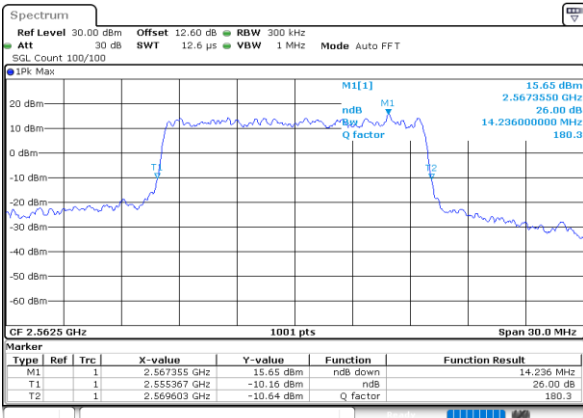

Highest Channel / 10MHz / 16QAM

Date: 30.MAY.2020 19:03:17

LTE Band 7

Lowest Channel / 15MHz / QPSK

Date: 30.MAY.2020 19:19:42

Lowest Channel / 15MHz / 16QAM

Date: 30.MAY.2020 19:19:53

Middle Channel / 15MHz / QPSK

Date: 30.MAY.2020 19:26:10

Middle Channel / 15MHz / 16QAM

Date: 30.MAY.2020 19:26:21

Highest Channel / 15MHz / QPSK

Date: 30.MAY.2020 19:28:34

Highest Channel / 15MHz / 16QAM

Date: 30.MAY.2020 19:28:45

LTE Band 7