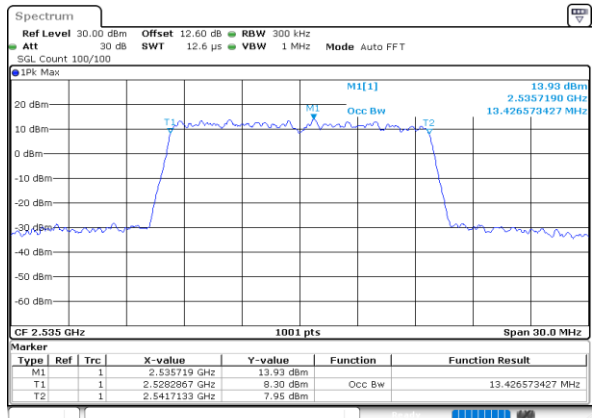

Highest Channel / 10MHz / 16QAM

Date: 30.MAY.2020 19:02:53

LTE Band 7

Lowest Channel / 15MHz / QPSK

Date: 30.MAY.2020 19:19:18

Lowest Channel / 15MHz / 16QAM

Date: 30.MAY.2020 19:19:30

Middle Channel / 15MHz / QPSK

Date: 30.MAY.2020 19:25:47

Middle Channel / 15MHz / 16QAM

Date: 30.MAY.2020 19:25:58

Highest Channel / 15MHz / QPSK

Date: 30.MAY.2020 19:28:10

Highest Channel / 15MHz / 16QAM

Date: 30.MAY.2020 19:28:22

LTE Band 7