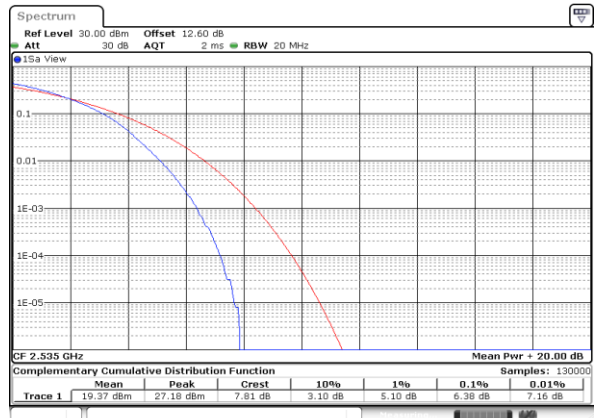

Lowest Channel / Full RB

Date: 30.MAY.2020 20:07:23

Middle Channel / 1RB

Date: 30.MAY.2020 20:07:34

Middle Channel / Full RB

Date: 30.MAY.2020 20:07:44

Highest Channel / 1RB

Date: 30.MAY.2020 20:07:55

Highest Channel / Full RB

Date: 30.MAY.2020 20:08:08

LTE Band 7 / 20MHz / 64QAM

Lowest Channel / 1RB

Date: 30.MAY.2020 20:09:28

Lowest Channel / Full RB

Date: 30.MAY.2020 20:10:38

Middle Channel / 1RB

Date: 30.MAY.2020 20:09:49

Middle Channel / Full RB

Date: 30.MAY.2020 20:10:00

Highest Channel / 1RB

Date: 30.MAY.2020 20:10:12

Highest Channel / Full RB

Date: 30.MAY.2020 20:10:23

26dB Bandwidth