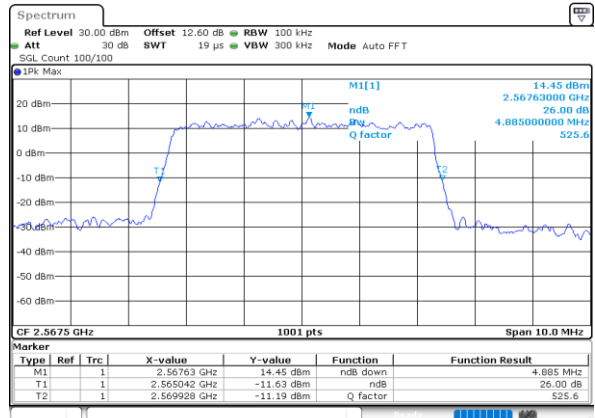

Mode	LTE Band 7 : 26dB BW(MHz)											
BW	1.4MHz		3MHz		5MHz		10MHz		15MHz		20MHz	
Mod.	QPSK	16QAM	QPSK	16QAM	QPSK	16QAM	QPSK	16QAM	QPSK	16QAM	QPSK	16QAM
Lowest CH	-	-	-	-	4.85	4.93	9.89	9.73	14.24	14.39	18.62	19.26
Middle CH	-	-	-	-	4.93	4.89	9.77	9.89	14.30	14.48	18.74	18.70
Highest CH	-	-	-	-	4.95	4.89	9.85	9.77	14.24	14.39	19.06	18.82
Mode	LTE Band 7 : 26dB BW(MHz)											
BW	1.4MHz		3MHz		5MHz		10MHz		15MHz		20MHz	
Mod.	64QAM		64QAM		64QAM		64QAM		64QAM		64QAM	
Lowest CH	-	-	-	-	4.98	-	9.79	-	14.24	-	19.02	-
Middle CH	-	-	-	-	4.92	-	9.75	-	14.36	-	18.86	-
Highest CH	-	-	-	-	4.95	-	9.73	-	14.27	-	19.10	-

LTE Band 7

Lowest Channel / 5MHz / QPSK

Date: 30.MAY.2020 18:31:16

Lowest Channel / 5MHz / 16QAM

Date: 30.MAY.2020 18:31:28

Middle Channel / 5MHz / QPSK

Date: 30.MAY.2020 18:37:44

Middle Channel / 5MHz / 16QAM

Date: 30.MAY.2020 18:37:55

Highest Channel / 5MHz / QPSK

Date: 30.MAY.2020 18:40:08

Highest Channel / 5MHz / 16QAM

Date: 30.MAY.2020 18:40:20

LTE Band 7

Lowest Channel / 10MHz / QPSK

Date: 30.MAY.2020 18:54:15