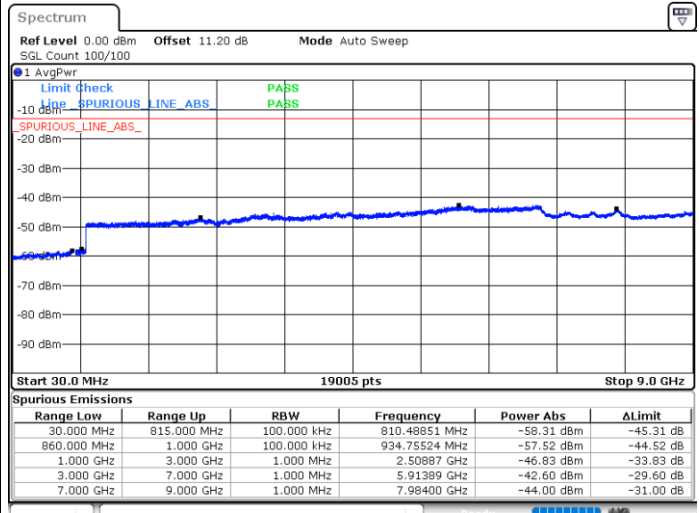

LTE Band 5 / 5MHz

Lowest Channel / QPSK

Lowest Channel / 16QAM

Date: 30.MAY.2020 17:10:09

Date: 30.MAY.2020 17:10:49