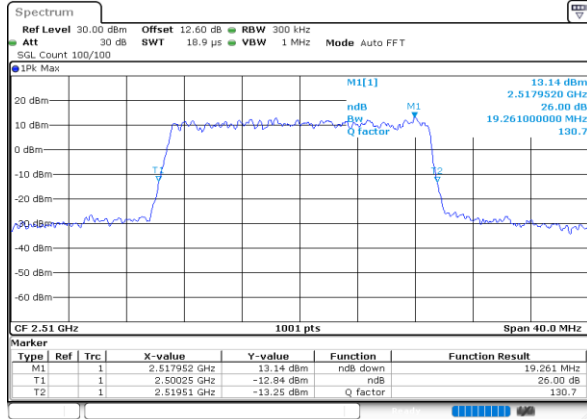

Lowest Channel / 20MHz / 16QAM

Date: 30.MAY.2020 19:42:52