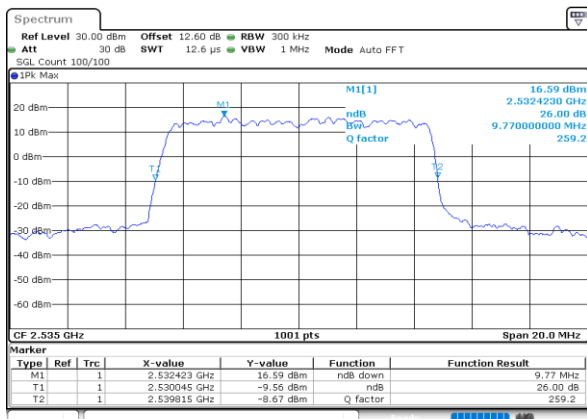

Middle Channel / 10MHz / QPSK

Date: 30.MAY.2020 19:00:41