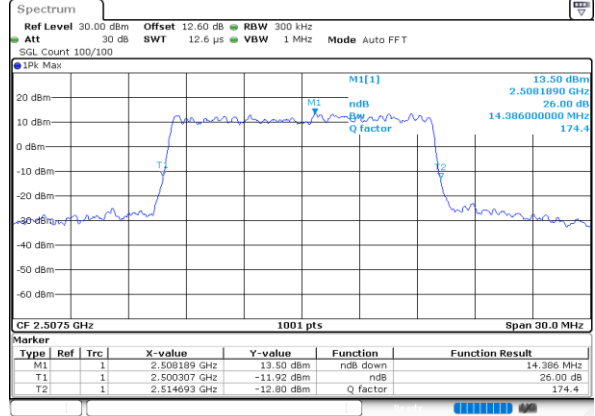

Highest Channel / 10MHz / 16QAM

Date: 30.MAY.2020 19:03:17

LTE Band 7

Lowest Channel / 15MHz / QPSK

Date: 30.MAY.2020 19:19:42

Lowest Channel / 15MHz / 16QAM

Date: 30.MAY.2020 19:19:53

Middle Channel / 15MHz / QPSK

Date: 30.MAY.2020 19:26:10

Middle Channel / 15MHz / 16QAM

Date: 30.MAY.2020 19:26:21

Highest Channel / 15MHz / QPSK

Date: 30.MAY.2020 19:28:34

Highest Channel / 15MHz / 16QAM

Date: 30.MAY.2020 19:28:45

LTE Band 7