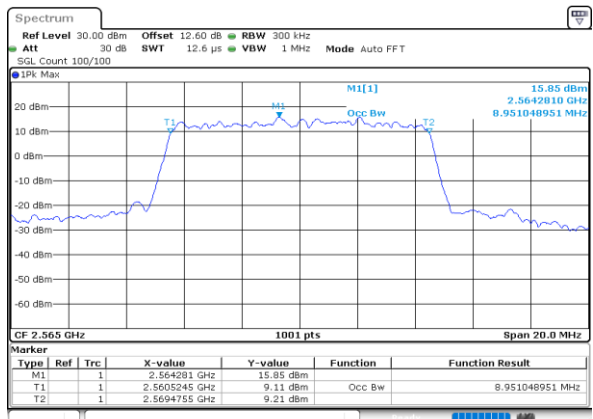

Date: 30.MAY.2020 18:37:33

Highest Channel / 5MHz / QPSK

Date: 30.MAY.2020 18:39:44

Highest Channel / 5MHz / 16QAM

Date: 30.MAY.2020 18:39:56

LTE Band 7

Lowest Channel / 10MHz / QPSK

Date: 30.MAY.2020 18:53:52

Lowest Channel / 10MHz / 16QAM

Date: 30.MAY.2020 18:54:04

Middle Channel / 10MHz / QPSK

Date: 30.MAY.2020 19:00:19

Middle Channel / 10MHz / 16QAM

Date: 30.MAY.2020 19:00:30

Highest Channel / 10MHz / QPSK

Date: 30.MAY.2020 19:02:41

Highest Channel / 10MHz / 16QAM

Date: 30.MAY.2020 19:02:53

LTE Band 7

Lowest Channel / 15MHz / QPSK

Date: 30.MAY.2020 19:19:18

Lowest Channel / 15MHz / 16QAM

Date: 30.MAY.2020 19:19:30

Middle Channel / 15MHz / QPSK