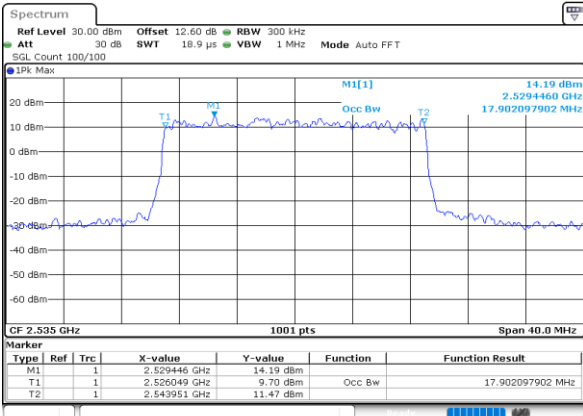

Date: 30.MAY.2020 19:25:47

Middle Channel / 15MHz / 16QAM

Date: 30.MAY.2020 19:25:58

Highest Channel / 15MHz / QPSK

Date: 30.MAY.2020 19:28:10

Highest Channel / 15MHz / 16QAM

Date: 30.MAY.2020 19:28:22

LTE Band 7

Lowest Channel / 20MHz / QPSK

Date: 30.MAY.2020 19:42:17

Lowest Channel / 20MHz / 16QAM

Date: 30.MAY.2020 19:42:29

Middle Channel / 20MHz / QPSK

Date: 30.MAY.2020 19:48:46

Middle Channel / 20MHz / 16QAM

Date: 30.MAY.2020 19:48:57

Highest Channel / 20MHz / QPSK

Date: 30.MAY.2020 19:51:09

Highest Channel / 20MHz / 16QAM

Date: 30.MAY.2020 19:51:20

LTE Band 7

Lowest Channel / 5MHz / 64QAM

Date: 30.MAY.2020 18:46:12

Lowest Channel / 10MHz / 64QAM