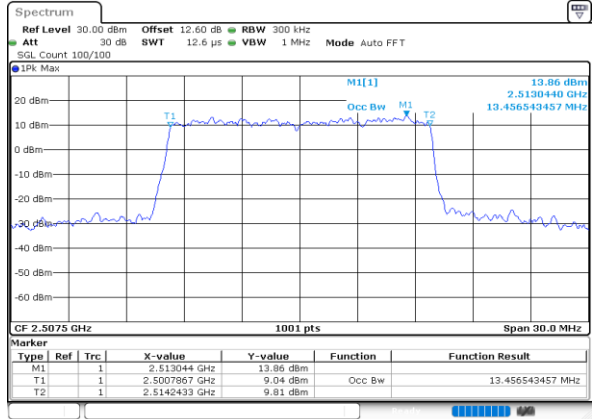

Highest Channel / 10MHz / 16QAM

Date: 30.MAY.2020 19:02:53

LTE Band 7

Lowest Channel / 15MHz / QPSK

Date: 30.MAY.2020 19:19:18

Lowest Channel / 15MHz / 16QAM

Date: 30.MAY.2020 19:19:30

Middle Channel / 15MHz / QPSK

Date: 30.MAY.2020 19:25:47

Middle Channel / 15MHz / 16QAM

Date: 30.MAY.2020 19:25:58

Highest Channel / 15MHz / QPSK

Date: 30.MAY.2020 19:28:10

Highest Channel / 15MHz / 16QAM

Date: 30.MAY.2020 19:28:22

LTE Band 7