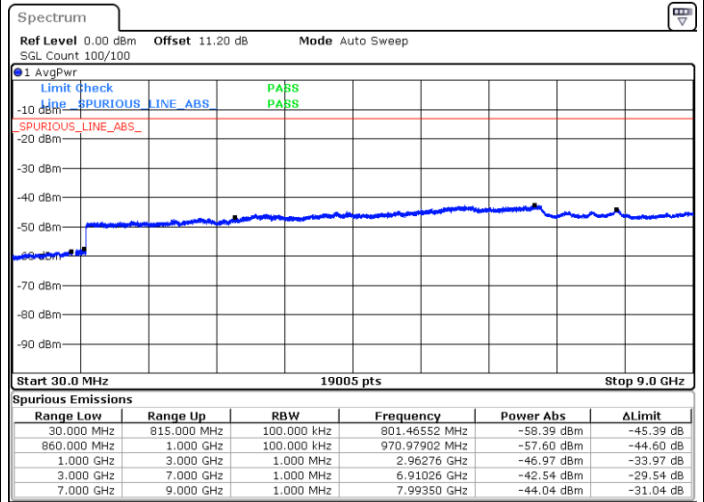

Date: 30.MAY.2020 17:41:44

Highest Channel / QPSK

Highest Channel / 16QAM

Date: 30.MAY.2020 17:49:51

Date: 30.MAY.2020 17:50:31

LTE Band 5 / 1.4MHz

Lowest Channel / 64QAM

Middle Channel / 64QAM

Date: 30.MAY.2020 18:20:11

Date: 30.MAY.2020 18:21:13

Highest Channel / 64QAM

Date: 30.MAY.2020 18:25:37

LTE Band 5 / 3MHz

Lowest Channel / 64QAM

Middle Channel / 64QAM

Date: 30.MAY.2020 16:56:35