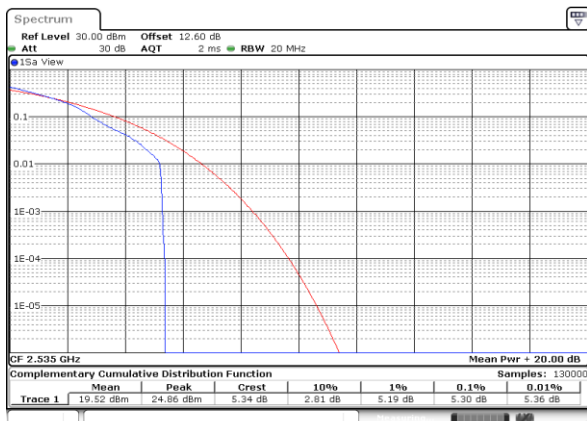

LTE Band 7 / 20MHz / QPSK

Lowest Channel / 1RB

Date: 30.MAY.2020 20:08:20

Lowest Channel / Full RB

Date: 30.MAY.2020 20:08:31

Middle Channel / 1RB

Date: 30.MAY.2020 20:08:42

Middle Channel / Full RB

Date: 30.MAY.2020 20:08:53

Highest Channel / 1RB

Date: 30.MAY.2020 20:09:05

Highest Channel / Full RB

Date: 30.MAY.2020 20:09:16

LTE Band 7 / 20MHz / 16QAM

Lowest Channel / 1RB

Date: 30.MAY.2020 20:07:11

Lowest Channel / Full RB

Date: 30.MAY.2020 20:07:23

Middle Channel / 1RB

Date: 30.MAY.2020 20:07:34

Middle Channel / Full RB

Date: 30.MAY.2020 20:07:44

Highest Channel / 1RB

Date: 30.MAY.2020 20:07:55