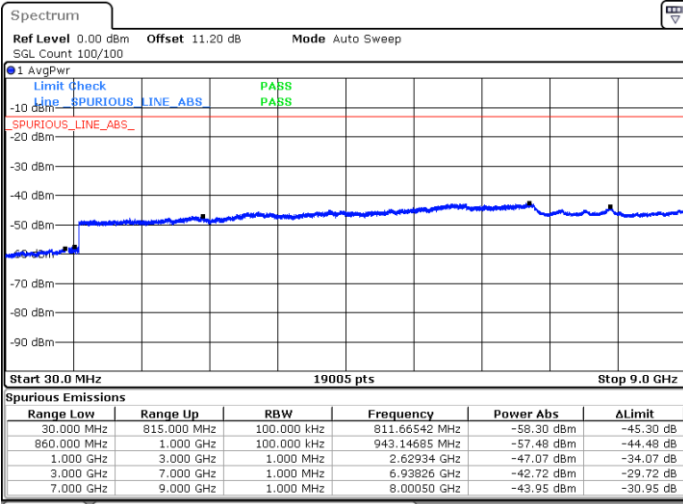

Lowest Channel / QPSK

Date: 30.MAY.2020 17:39:00

Lowest Channel / 16QAM

Date: 30.MAY.2020 17:39:39

LTE Band 5 / 10MHz

Middle Channel / QPSK

Middle Channel / 16QAM

Date: 30.MAY.2020 17:41:05

Date: 30.MAY.2020 17:41:44

Highest Channel / QPSK

Highest Channel / 16QAM

Date: 30.MAY.2020 17:49:51

Date: 30.MAY.2020 17:50:31

LTE Band 5 / 1.4MHz

Lowest Channel / 64QAM

Middle Channel / 64QAM