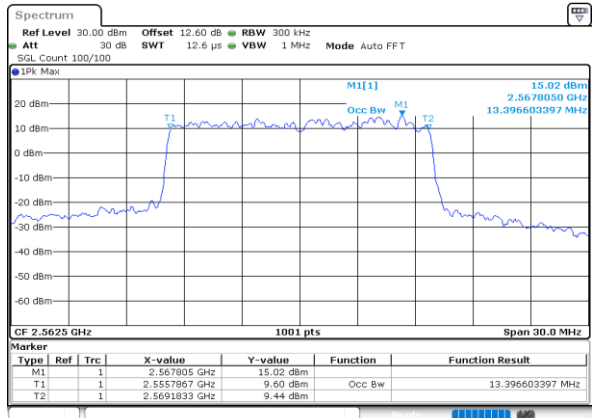

Highest Channel / 10MHz / 16QAM

Date: 30.MAY.2020 19:02:53

LTE Band 7

Lowest Channel / 15MHz / QPSK

Date: 30.MAY.2020 19:19:18

Lowest Channel / 15MHz / 16QAM

Date: 30.MAY.2020 19:19:30

Middle Channel / 15MHz / QPSK

Date: 30.MAY.2020 19:25:47

Middle Channel / 15MHz / 16QAM

Date: 30.MAY.2020 19:25:58

Highest Channel / 15MHz / QPSK

Date: 30.MAY.2020 19:28:10

Highest Channel / 15MHz / 16QAM

Date: 30.MAY.2020 19:28:22

LTE Band 7

Lowest Channel / 20MHz / QPSK

Date: 30.MAY.2020 19:42:17

Lowest Channel / 20MHz / 16QAM

Date: 30.MAY.2020 19:42:29

Middle Channel / 20MHz / QPSK

Date: 30.MAY.2020 19:48:46

Middle Channel / 20MHz / 16QAM

Date: 30.MAY.2020 19:48:57