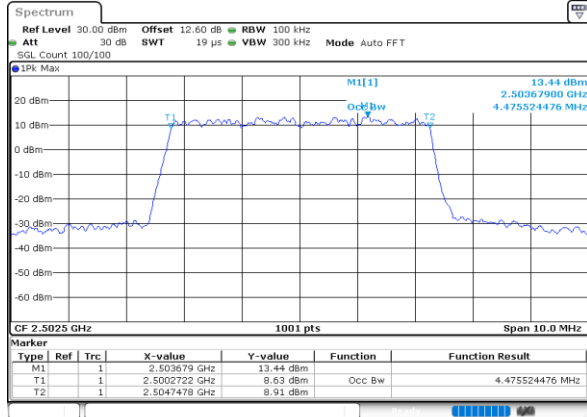

Date: 30.MAY.2020 19:16:15

LTE Band 7

Lowest Channel / 15MHz / 64QAM

Date: 30.MAY.2020 19:34:49

Lowest Channel / 20MHz / 64QAM

Date: 30.MAY.2020 19:57:47

Middle Channel / 15MHz / 64QAM

Date: 30.MAY.2020 19:38:02

Middle Channel / 20MHz / 64QAM

Date: 30.MAY.2020 20:10:10

Highest Channel / 15MHz / 64QAM

Date: 30.MAY.2020 19:39:14

Highest Channel / 20MHz / 64QAM

Date: 30.MAY.2020 20:10:12

Occupied Bandwidth

Mode	LTE Band 7 : 99%OBW(MHz)											
BW	1.4MHz		3MHz		5MHz		10MHz		15MHz		20MHz	
Mod.	QPSK	16QAM	QPSK	16QAM	QPSK	16QAM	QPSK	16QAM	QPSK	16QAM	QPSK	16QAM
Lowest CH	-	-	-	-	4.49	4.48	9.01	9.05	13.40	13.46	17.90	17.86
Middle CH	-	-	-	-	4.49	4.50	9.01	8.99	13.43	13.43	17.90	17.90
Highest CH	-	-	-	-	4.48	4.50	9.03	8.95	13.49	13.40	17.82	17.90
Mode	LTE Band 7 : 99%OBW(MHz)											
BW	1.4MHz		3MHz		5MHz		10MHz		15MHz		20MHz	
Mod.	64QAM		64QAM		64QAM		64QAM		64QAM		64QAM	
Lowest CH	-	-	-	-	4.49	-	9.01	-	13.46	-	17.86	-
Middle CH	-	-	-	-	4.50	-	9.01	-	13.34	-	17.86	-
Highest CH	-	-	-	-	4.50	-	9.01	-	13.43	-	17.86	-

LTE Band 7

Lowest Channel / 5MHz / QPSK

Date: 30.MAY.2020 18:30:52

Lowest Channel / 5MHz / 16QAM

Date: 30.MAY.2020 18:31:04

Middle Channel / 5MHz / QPSK

Date: 30.MAY.2020 18:37:21

Middle Channel / 5MHz / 16QAM