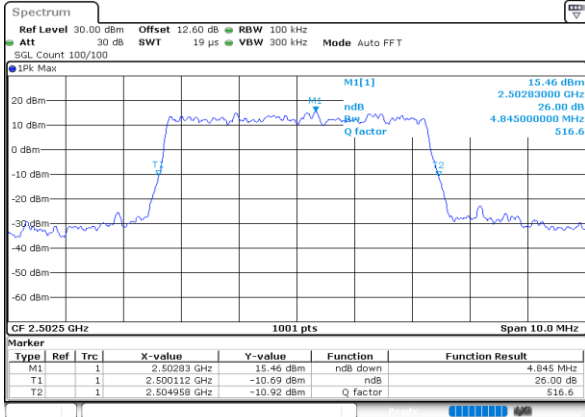

LTE Band 7

Lowest Channel / 5MHz / QPSK

Date: 30.MAY.2020 18:31:16