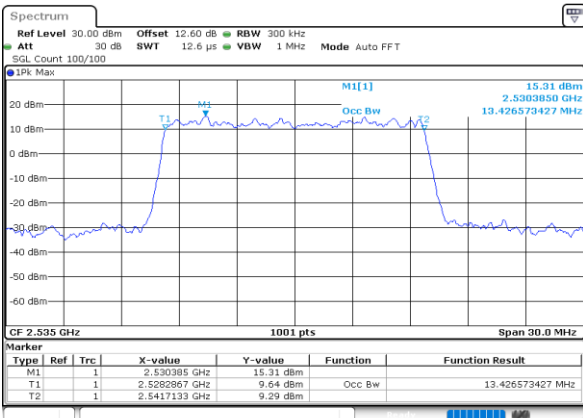

Highest Channel / 10MHz / 16QAM

Date: 30.MAY.2020 19:02:53

LTE Band 7

Lowest Channel / 15MHz / QPSK

Date: 30.MAY.2020 19:19:18

Lowest Channel / 15MHz / 16QAM

Date: 30.MAY.2020 19:19:30

Middle Channel / 15MHz / QPSK

Date: 30.MAY.2020 19:25:47

Middle Channel / 15MHz / 16QAM

Date: 30.MAY.2020 19:25:58

Highest Channel / 15MHz / QPSK

Date: 30.MAY.2020 19:28:10

Highest Channel / 15MHz / 16QAM

Date: 30.MAY.2020 19:28:22

LTE Band 7