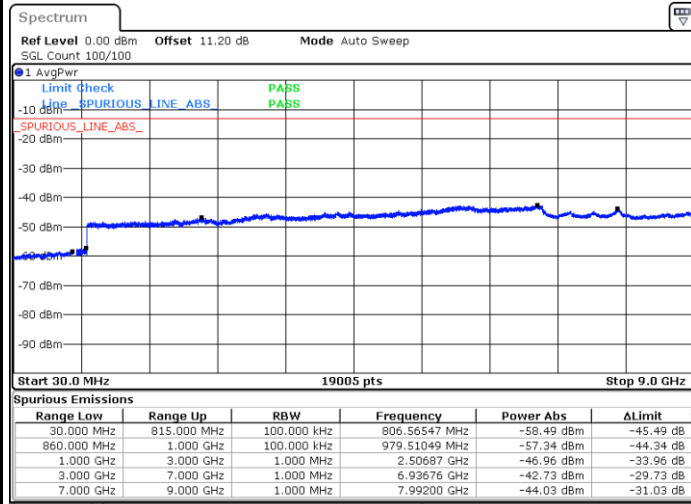

Date: 30.MAY.2020 17:41:44

Highest Channel / QPSK

Highest Channel / 16QAM

Date: 30.MAY.2020 17:49:51

Date: 30.MAY.2020 17:50:31

LTE Band 5 / 1.4MHz

Lowest Channel / 64QAM

Middle Channel / 64QAM

Date: 30.MAY.2020 18:20:11

Date: 30.MAY.2020 18:21:13

Highest Channel / 64QAM

Date: 30.MAY.2020 18:25:37

LTE Band 5 / 3MHz

Lowest Channel / 64QAM

Middle Channel / 64QAM

Date: 30.MAY.2020 16:56:35

Date: 30.MAY.2020 16:57:37

Highest Channel / 64QAM

Date: 30.MAY.2020 17:02:01

LTE Band 5 / 5MHz

Lowest Channel / 64QAM

Middle Channel / 64QAM

Date: 30.MAY.2020 17:26:05

Date: 30.MAY.2020 17:27:07