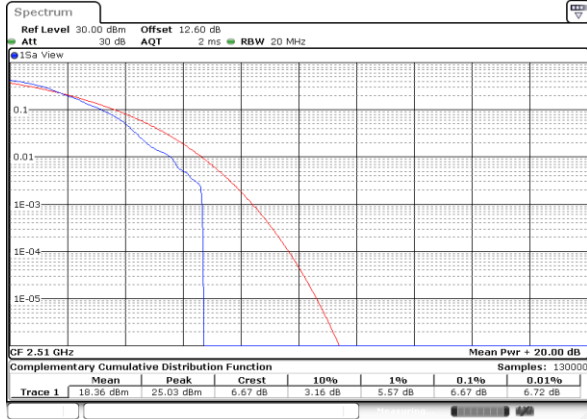

Lowest Channel / Full RB

Date: 30.MAY.2020 20:07:23

Middle Channel / 1RB

Date: 30.MAY.2020 20:07:34

Middle Channel / Full RB

Date: 30.MAY.2020 20:07:44

Highest Channel / 1RB

Date: 30.MAY.2020 20:07:55

Highest Channel / Full RB

Date: 30.MAY.2020 20:08:08

LTE Band 7 / 20MHz / 64QAM

Lowest Channel / 1RB

Date: 30.MAY.2020 20:09:28

Lowest Channel / Full RB

Date: 30.MAY.2020 20:10:38

Middle Channel / 1RB

Date: 30.MAY.2020 20:09:49

Middle Channel / Full RB

Date: 30.MAY.2020 20:10:00

Highest Channel / 1RB

Date: 30.MAY.2020 20:10:12

Highest Channel / Full RB

Date: 30.MAY.2020 20:10:23

26dB Bandwidth