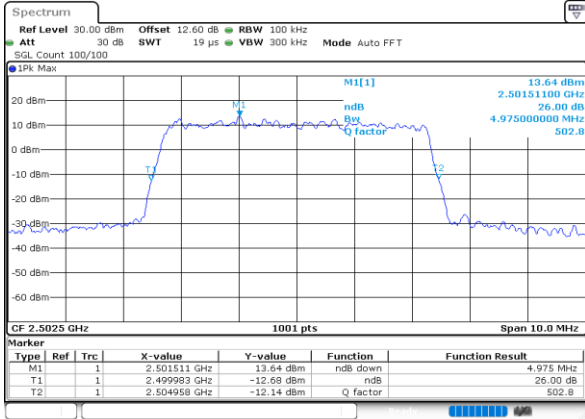

Highest Channel / 20MHz / QPSK

Date: 30.MAY.2020 19:51:32

Highest Channel / 20MHz / 16QAM

Date: 30.MAY.2020 19:51:44

LTE Band 7

Lowest Channel / 5MHz / 64QAM

Date: 30.MAY.2020 18:46:23

Lowest Channel / 10MHz / 64QAM