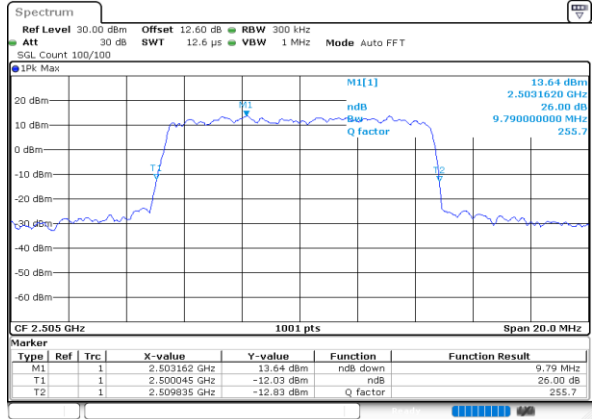

Highest Channel / 20MHz / QPSK

Date: 30.MAY.2020 19:51:32

Highest Channel / 20MHz / 16QAM

Date: 30.MAY.2020 19:51:44

LTE Band 7

Lowest Channel / 5MHz / 64QAM

Date: 30.MAY.2020 18:46:23

Lowest Channel / 10MHz / 64QAM

Date: 30.MAY.2020 19:10:20

Middle Channel / 5MHz / 64QAM

Date: 30.MAY.2020 18:49:37

Middle Channel / 10MHz / 64QAM

Date: 30.MAY.2020 19:15:03

Highest Channel / 5MHz / 64QAM

Date: 30.MAY.2020 18:50:49

Highest Channel / 10MHz / 64QAM