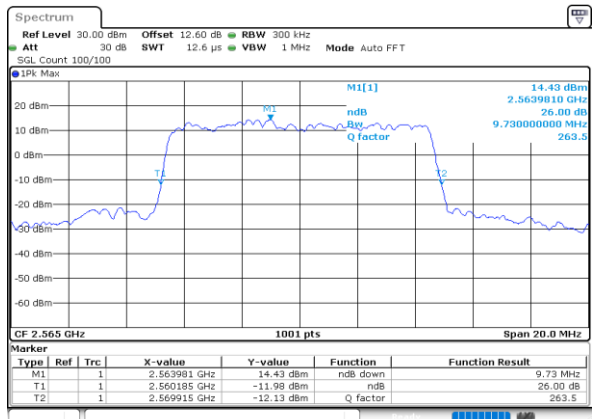

Highest Channel / 20MHz / QPSK

Date: 30.MAY.2020 19:51:32

Highest Channel / 20MHz / 16QAM

Date: 30.MAY.2020 19:51:44

LTE Band 7

Lowest Channel / 5MHz / 64QAM

Date: 30.MAY.2020 18:46:23

Lowest Channel / 10MHz / 64QAM

Date: 30.MAY.2020 19:10:20

Middle Channel / 5MHz / 64QAM

Date: 30.MAY.2020 18:49:37

Middle Channel / 10MHz / 64QAM

Date: 30.MAY.2020 19:15:03

Highest Channel / 5MHz / 64QAM

Date: 30.MAY.2020 18:50:49

Highest Channel / 10MHz / 64QAM

Date: 30.MAY.2020 19:16:15

LTE Band 7

Lowest Channel / 15MHz / 64QAM

Date: 30.MAY.2020 19:34:49

Lowest Channel / 20MHz / 64QAM

Date: 30.MAY.2020 19:57:47

Middle Channel / 15MHz / 64QAM

Date: 30.MAY.2020 19:38:02