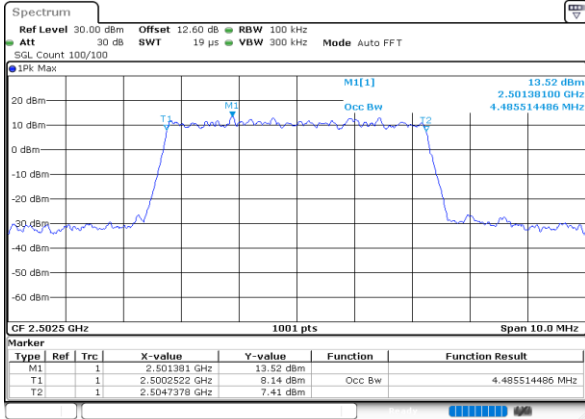

Highest Channel / 20MHz / QPSK

Date: 30.MAY.2020 19:51:09

Highest Channel / 20MHz / 16QAM

Date: 30.MAY.2020 19:51:20

LTE Band 7

Lowest Channel / 5MHz / 64QAM

Date: 30.MAY.2020 18:46:12

Lowest Channel / 10MHz / 64QAM

Date: 30.MAY.2020 19:09:09

Middle Channel / 5MHz / 64QAM

Date: 30.MAY.2020 18:49:26

Middle Channel / 10MHz / 64QAM

Date: 30.MAY.2020 19:14:52

Highest Channel / 5MHz / 64QAM

Date: 30.MAY.2020 18:50:37

Highest Channel / 10MHz / 64QAM