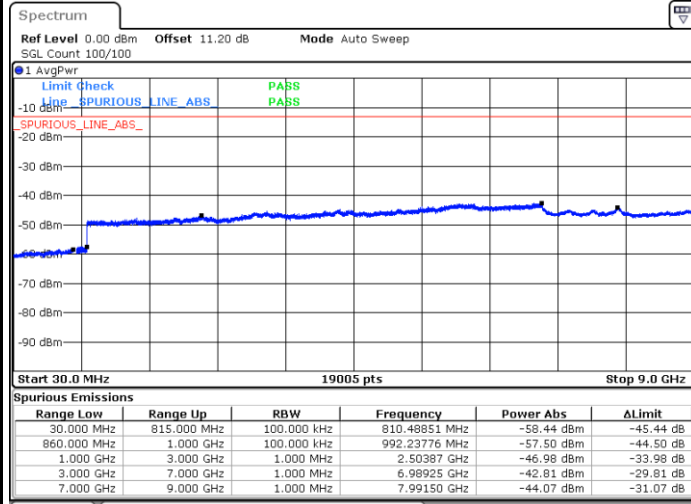

Date: 30.MAY.2020 17:41:44

Highest Channel / QPSK

Highest Channel / 16QAM

Date: 30.MAY.2020 17:49:51

Date: 30.MAY.2020 17:50:31

LTE Band 5 / 1.4MHz

Lowest Channel / 64QAM

Middle Channel / 64QAM

Date: 30.MAY.2020 18:20:11

Date: 30.MAY.2020 18:21:13

Highest Channel / 64QAM

Date: 30.MAY.2020 18:25:37

LTE Band 5 / 3MHz

Lowest Channel / 64QAM

Middle Channel / 64QAM

Date: 30.MAY.2020 16:56:35

Date: 30.MAY.2020 16:57:37

Highest Channel / 64QAM

Date: 30.MAY.2020 17:02:01

LTE Band 5 / 5MHz

Lowest Channel / 64QAM

Middle Channel / 64QAM

Date: 30.MAY.2020 17:26:05

Date: 30.MAY.2020 17:27:07