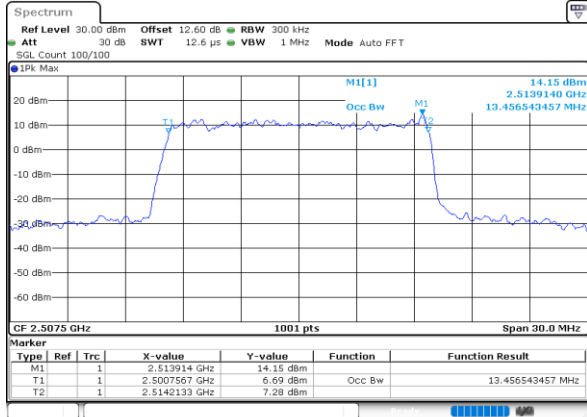

Highest Channel / 20MHz / QPSK

Date: 30.MAY.2020 19:51:09

Highest Channel / 20MHz / 16QAM

Date: 30.MAY.2020 19:51:20

LTE Band 7

Lowest Channel / 5MHz / 64QAM

Date: 30.MAY.2020 18:46:12

Lowest Channel / 10MHz / 64QAM

Date: 30.MAY.2020 19:09:09

Middle Channel / 5MHz / 64QAM

Date: 30.MAY.2020 18:49:26

Middle Channel / 10MHz / 64QAM

Date: 30.MAY.2020 19:14:52

Highest Channel / 5MHz / 64QAM

Date: 30.MAY.2020 18:50:37

Highest Channel / 10MHz / 64QAM

Date: 30.MAY.2020 19:16:03

LTE Band 7

Lowest Channel / 15MHz / 64QAM

Date: 30.MAY.2020 19:34:37

Lowest Channel / 20MHz / 64QAM

Date: 30.MAY.2020 19:57:35

Middle Channel / 15MHz / 64QAM

Date: 30.MAY.2020 19:37:51