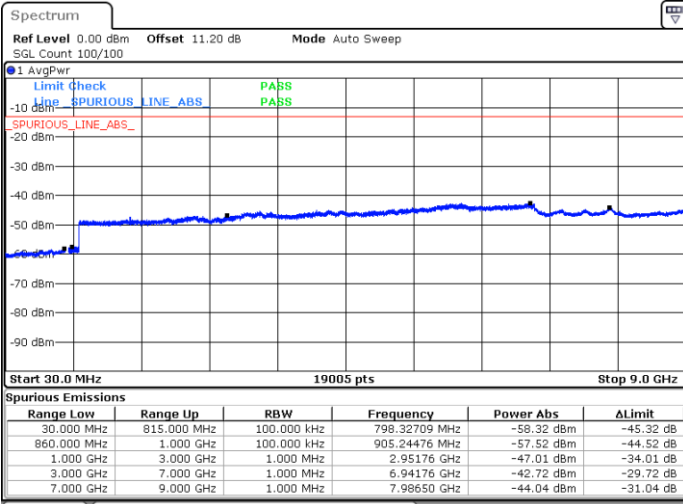

LTE Band 5 / 3MHz

Middle Channel / QPSK

Middle Channel / 16QAM

Date: 30.MAY.2020 16:42:44

Date: 30.MAY.2020 16:43:24

Highest Channel / QPSK

Highest Channel / 16QAM

Date: 30.MAY.2020 16:51:31

Date: 30.MAY.2020 16:52:11

LTE Band 5 / 5MHz

Lowest Channel / QPSK

Lowest Channel / 16QAM

Date: 30.MAY.2020 17:10:09

Date: 30.MAY.2020 17:10:49

Middle Channel / QPSK

Middle Channel / 16QAM