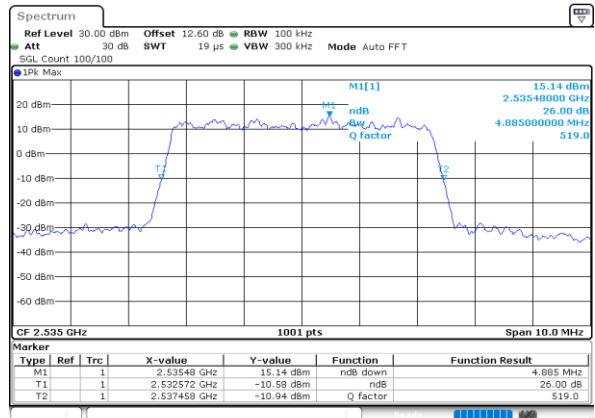

Mode	LTE Band 7 : 26dB BW(MHz)											
BW	1.4MHz		3MHz		5MHz		10MHz		15MHz		20MHz	
Mod.	QPSK	16QAM	QPSK	16QAM	QPSK	16QAM	QPSK	16QAM	QPSK	16QAM	QPSK	16QAM
Lowest CH	-	-	-	-	4.85	4.93	9.89	9.73	14.24	14.39	18.62	19.26
Middle CH	-	-	-	-	4.93	4.89	9.77	9.89	14.30	14.48	18.74	18.70
Highest CH	-	-	-	-	4.95	4.89	9.85	9.77	14.24	14.39	19.06	18.82
Mode	LTE Band 7 : 26dB BW(MHz)											
BW	1.4MHz		3MHz		5MHz		10MHz		15MHz		20MHz	
Mod.	64QAM		64QAM		64QAM		64QAM		64QAM		64QAM	
Lowest CH	-	-	-	-	4.98	-	9.79	-	14.24	-	19.02	-
Middle CH	-	-	-	-	4.92	-	9.75	-	14.36	-	18.86	-
Highest CH	-	-	-	-	4.95	-	9.73	-	14.27	-	19.10	-

LTE Band 7

Lowest Channel / 5MHz / QPSK

Date: 30.MAY.2020 18:31:16

Lowest Channel / 5MHz / 16QAM

Date: 30.MAY.2020 18:31:28

Middle Channel / 5MHz / QPSK

Date: 30.MAY.2020 18:37:44

Middle Channel / 5MHz / 16QAM

Date: 30.MAY.2020 18:37:55

Highest Channel / 5MHz / QPSK

Date: 30.MAY.2020 18:40:08

Highest Channel / 5MHz / 16QAM

Date: 30.MAY.2020 18:40:20

LTE Band 7

Lowest Channel / 10MHz / QPSK

Date: 30.MAY.2020 18:54:15