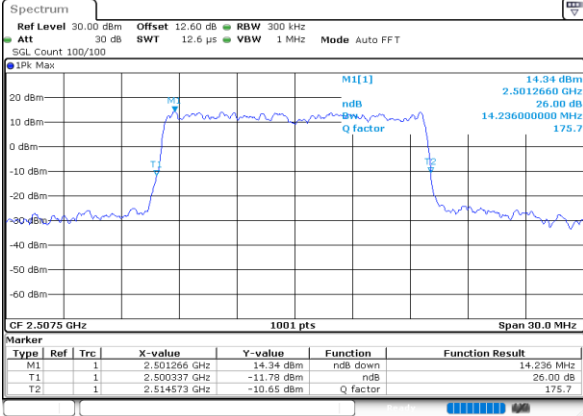

Highest Channel / 10MHz / 16QAM

Date: 30.MAY.2020 19:03:17

LTE Band 7

Lowest Channel / 15MHz / QPSK

Date: 30.MAY.2020 19:19:42

Lowest Channel / 15MHz / 16QAM

Date: 30.MAY.2020 19:19:53

Middle Channel / 15MHz / QPSK

Date: 30.MAY.2020 19:26:10

Middle Channel / 15MHz / 16QAM

Date: 30.MAY.2020 19:26:21

Highest Channel / 15MHz / QPSK

Date: 30.MAY.2020 19:28:34

Highest Channel / 15MHz / 16QAM

Date: 30.MAY.2020 19:28:45

LTE Band 7