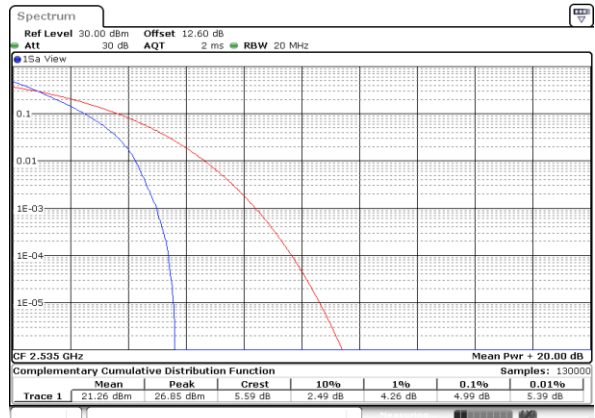

Note:

1. Normal Voltage =4.0 V. ; Battery End Point (BEP) =3.5 V. ; Maximum Voltage =4.45 V.
2. The frequency fundamental emissions stay within the authorized frequency block.

LTE Band 7

Peak-to-Average Ratio

LTE Band 7 / 20MHz / QPSK

Lowest Channel / 1RB

Date: 30.MAY.2020 20:08:20

Lowest Channel / Full RB

Date: 30.MAY.2020 20:08:31

Middle Channel / 1RB

Date: 30.MAY.2020 20:08:42

Middle Channel / Full RB

Date: 30.MAY.2020 20:08:53

Highest Channel / 1RB

Date: 30.MAY.2020 20:09:05

Highest Channel / Full RB

Date: 30.MAY.2020 20:09:16

LTE Band 7 / 20MHz / 16QAM

Lowest Channel / 1RB

Date: 30.MAY.2020 20:07:11