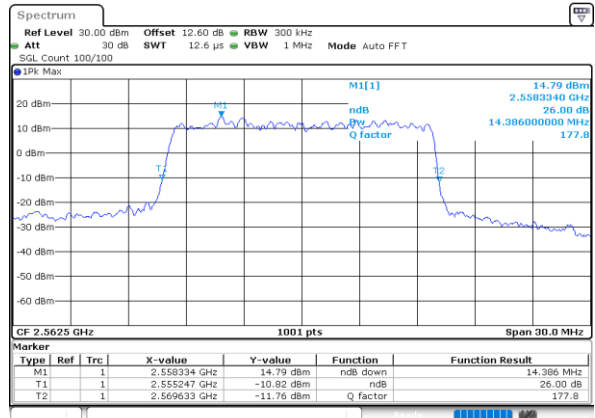

Highest Channel / 10MHz / 16QAM

Date: 30.MAY.2020 19:03:17

LTE Band 7

Lowest Channel / 15MHz / QPSK

Date: 30.MAY.2020 19:19:42

Lowest Channel / 15MHz / 16QAM

Date: 30.MAY.2020 19:19:53

Middle Channel / 15MHz / QPSK

Date: 30.MAY.2020 19:26:10

Middle Channel / 15MHz / 16QAM

Date: 30.MAY.2020 19:26:21

Highest Channel / 15MHz / QPSK

Date: 30.MAY.2020 19:28:34

Highest Channel / 15MHz / 16QAM

Date: 30.MAY.2020 19:28:45

LTE Band 7