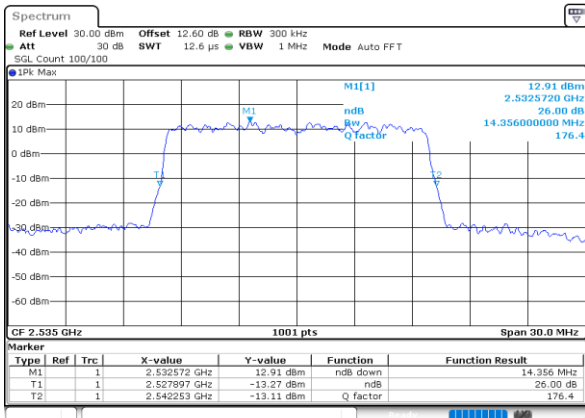

Date: 30.MAY.2020 19:16:15

LTE Band 7

Lowest Channel / 15MHz / 64QAM

Date: 30.MAY.2020 19:34:49

Lowest Channel / 20MHz / 64QAM

Date: 30.MAY.2020 19:57:47

Middle Channel / 15MHz / 64QAM

Date: 30.MAY.2020 19:38:02

Middle Channel / 20MHz / 64QAM

Date: 30.MAY.2020 20:10:10

Highest Channel / 15MHz / 64QAM

Date: 30.MAY.2020 19:39:14

Highest Channel / 20MHz / 64QAM

Date: 30.MAY.2020 20:10:12

Occupied Bandwidth

Mode	LTE Band 7 : 99%OBW(MHz)											
BW	1.4MHz		3MHz		5MHz		10MHz		15MHz		20MHz	
Mod.	QPSK	16QAM	QPSK	16QAM	QPSK	16QAM	QPSK	16QAM	QPSK	16QAM	QPSK	16QAM
Lowest CH	-	-	-	-	4.49	4.48	9.01	9.05	13.40	13.46	17.90	17.86
Middle CH	-	-	-	-	4.49	4.50	9.01	8.99	13.43	13.43	17.90	17.90
Highest CH	-	-	-	-	4.48	4.50	9.03	8.95	13.49	13.40	17.82	17.90
Mode	LTE Band 7 : 99%OBW(MHz)											
BW	1.4MHz		3MHz		5MHz		10MHz		15MHz		20MHz	
Mod.	64QAM		64QAM		64QAM		64QAM		64QAM		64QAM	
Lowest CH	-	-	-	-	4.49	-	9.01	-	13.46	-	17.86	-
Middle CH	-	-	-	-	4.50	-	9.01	-	13.34	-	17.86	-
Highest CH	-	-	-	-	4.50	-	9.01	-	13.43	-	17.86	-