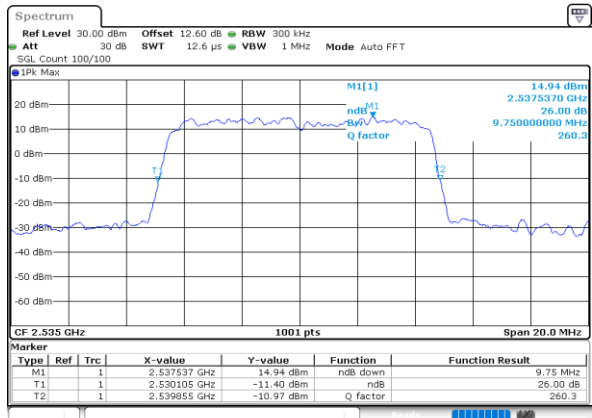

Highest Channel / 20MHz / QPSK

Date: 30.MAY.2020 19:51:32

Highest Channel / 20MHz / 16QAM

Date: 30.MAY.2020 19:51:44

LTE Band 7

Lowest Channel / 5MHz / 64QAM

Date: 30.MAY.2020 18:46:23

Lowest Channel / 10MHz / 64QAM

Date: 30.MAY.2020 19:10:20

Middle Channel / 5MHz / 64QAM

Date: 30.MAY.2020 18:49:37

Middle Channel / 10MHz / 64QAM

Date: 30.MAY.2020 19:15:03

Highest Channel / 5MHz / 64QAM

Date: 30.MAY.2020 18:50:49

Highest Channel / 10MHz / 64QAM