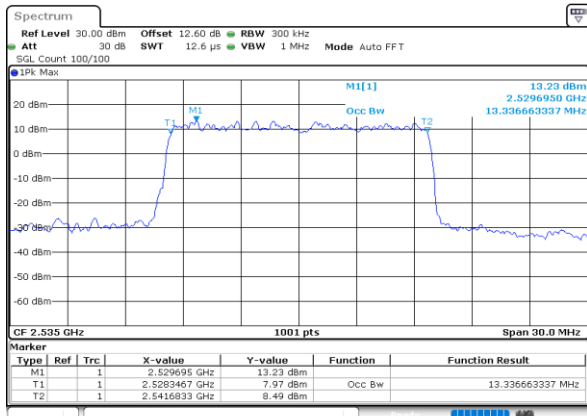

Date: 30.MAY.2020 19:16:03

LTE Band 7

Lowest Channel / 15MHz / 64QAM

Date: 30.MAY.2020 19:34:37

Lowest Channel / 20MHz / 64QAM

Date: 30.MAY.2020 19:57:35

Middle Channel / 15MHz / 64QAM

Date: 30.MAY.2020 19:37:51

Middle Channel / 20MHz / 64QAM

Date: 30.MAY.2020 20:00:49

Highest Channel / 15MHz / 64QAM

Date: 30.MAY.2020 19:39:02

Highest Channel / 20MHz / 64QAM

Date: 30.MAY.2020 20:02:01