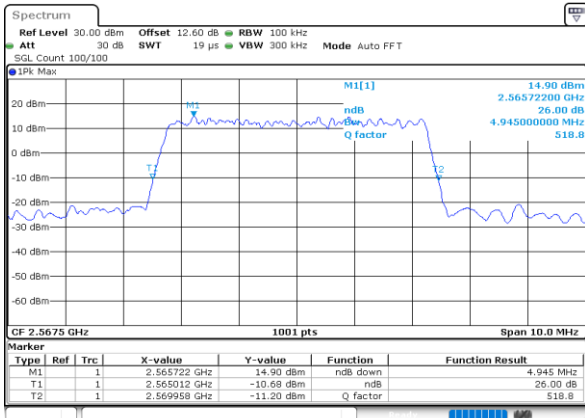

Mode	LTE Band 7 : 26dB BW(MHz)											
BW	1.4MHz		3MHz		5MHz		10MHz		15MHz		20MHz	
Mod.	QPSK	16QAM	QPSK	16QAM	QPSK	16QAM	QPSK	16QAM	QPSK	16QAM	QPSK	16QAM
Lowest CH	-	-	-	-	4.85	4.93	9.89	9.73	14.24	14.39	18.62	19.26
Middle CH	-	-	-	-	4.93	4.89	9.77	9.89	14.30	14.48	18.74	18.70
Highest CH	-	-	-	-	4.95	4.89	9.85	9.77	14.24	14.39	19.06	18.82
Mode	LTE Band 7 : 26dB BW(MHz)											
BW	1.4MHz		3MHz		5MHz		10MHz		15MHz		20MHz	
Mod.	64QAM		64QAM		64QAM		64QAM		64QAM		64QAM	
Lowest CH	-	-	-	-	4.98	-	9.79	-	14.24	-	19.02	-
Middle CH	-	-	-	-	4.92	-	9.75	-	14.36	-	18.86	-
Highest CH	-	-	-	-	4.95	-	9.73	-	14.27	-	19.10	-

LTE Band 7

Lowest Channel / 5MHz / QPSK

Date: 30.MAY.2020 18:31:16

Lowest Channel / 5MHz / 16QAM

Date: 30.MAY.2020 18:31:28

Middle Channel / 5MHz / QPSK

Date: 30.MAY.2020 18:37:44

Middle Channel / 5MHz / 16QAM

Date: 30.MAY.2020 18:37:55

Highest Channel / 5MHz / QPSK

Date: 30.MAY.2020 18:40:08

Highest Channel / 5MHz / 16QAM

Date: 30.MAY.2020 18:40:20

LTE Band 7

Lowest Channel / 10MHz / QPSK

Date: 30.MAY.2020 18:54:15