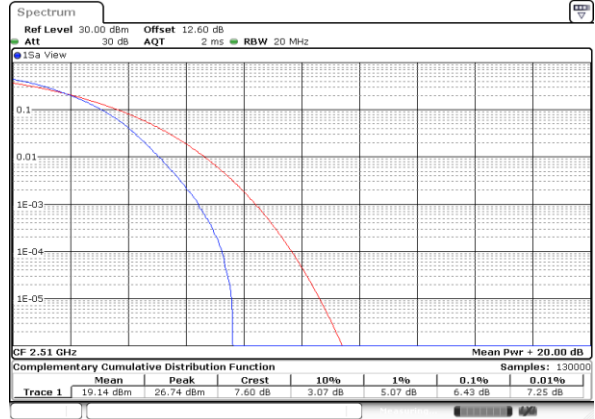

Lowest Channel / Full RB

Date: 30.MAY.2020 20:07:23

Middle Channel / 1RB

Date: 30.MAY.2020 20:07:34

Middle Channel / Full RB

Date: 30.MAY.2020 20:07:44

Highest Channel / 1RB

Date: 30.MAY.2020 20:07:55

Highest Channel / Full RB

Date: 30.MAY.2020 20:08:08

LTE Band 7 / 20MHz / 64QAM

Lowest Channel / 1RB

Date: 30.MAY.2020 20:09:28

Lowest Channel / Full RB

Date: 30.MAY.2020 20:10:38

Middle Channel / 1RB

Date: 30.MAY.2020 20:09:49

Middle Channel / Full RB

Date: 30.MAY.2020 20:10:00

Highest Channel / 1RB

Date: 30.MAY.2020 20:10:12

Highest Channel / Full RB

Date: 30.MAY.2020 20:10:23

26dB Bandwidth