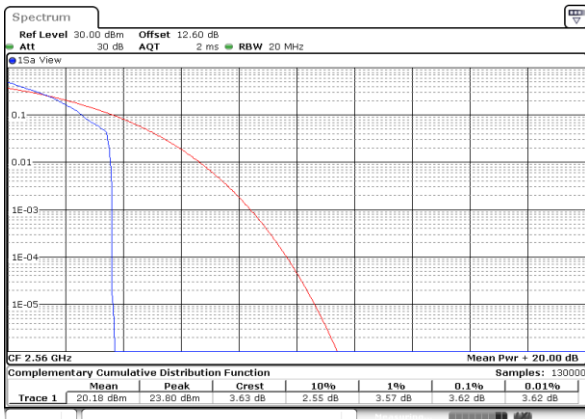

Note:

1. Normal Voltage =4.0 V. ; Battery End Point (BEP) =3.5 V. ; Maximum Voltage =4.45 V.
2. The frequency fundamental emissions stay within the authorized frequency block.

LTE Band 7

Peak-to-Average Ratio

LTE Band 7 / 20MHz / QPSK

Lowest Channel / 1RB

Date: 30.MAY.2020 20:08:20

Lowest Channel / Full RB

Date: 30.MAY.2020 20:08:31

Middle Channel / 1RB

Date: 30.MAY.2020 20:08:42

Middle Channel / Full RB

Date: 30.MAY.2020 20:08:53

Highest Channel / 1RB

Date: 30.MAY.2020 20:09:05

Highest Channel / Full RB

Date: 30.MAY.2020 20:09:16

LTE Band 7 / 20MHz / 16QAM

Lowest Channel / 1RB

Date: 30.MAY.2020 20:07:11