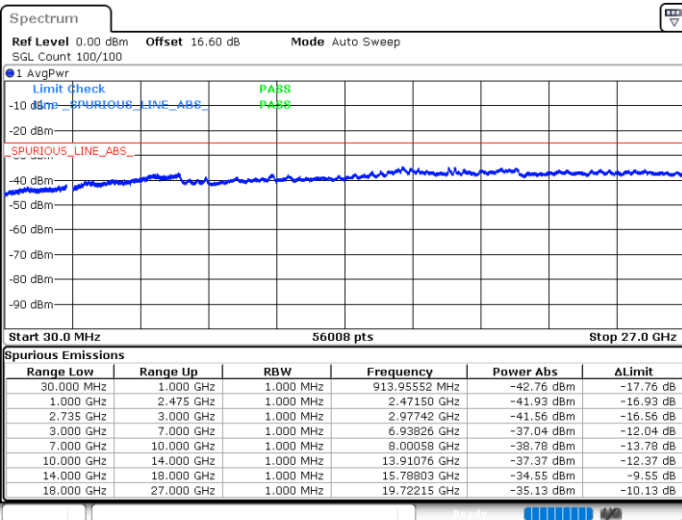

LTE Band 41CA/ 5MHz+20MHz

64QAM

Middle Channel / 1RB0 and 1RB99

Middle Channel / 1RB24 and 1RB0

Date: 14.JUN.2020 20:58:46

Date: 14.JUN.2020 21:03:57