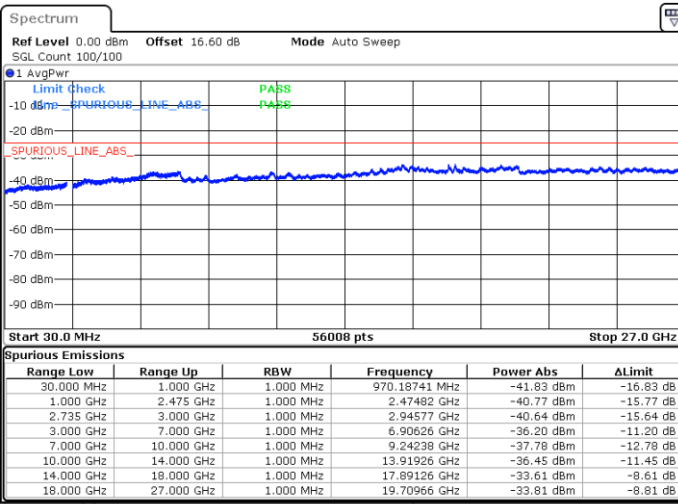

Highest Channel / Full RB

N/A

Date: 17.JUN.2020 15:39:22

LTE Band 41CA/ 20MHz+20MHz

16QAM

Lowest Channel / 1RB0 and 1RB99

Lowest Channel / 1RB99 and 1RB0

Date: 17.JUN.2020 14:27:14

Date: 17.JUN.2020 14:24:08

Lowest Channel / Full RB

N/A

Date: 17.JUN.2020 14:30:22

LTE Band 41CA/ 20MHz+20MHz

16QAM

MiddleChannel / 1RB0 and 1RB99

Middle Channel / 1RB99 and 1RB0

Date: 17.JUN.2020 14:47:23

Date: 17.JUN.2020 14:50:30

Middle Channel / Full RB

N/A

Date: 17.JUN.2020 14:44:16

LTE Band 41CA/ 20MHz+20MHz

16QAM

Highest Channel / 1RB0 and 1RB99

Highest Channel / 1RB99 and 1RB0

Date: 17.JUN.2020 16:04:08

Date: 17.JUN.2020 16:01:02

Highest Channel / Full RB

N/A

Date: 17.JUN.2020 16:07:16

LTE Band 41CA/ 5MHz+20MHz

64QAM