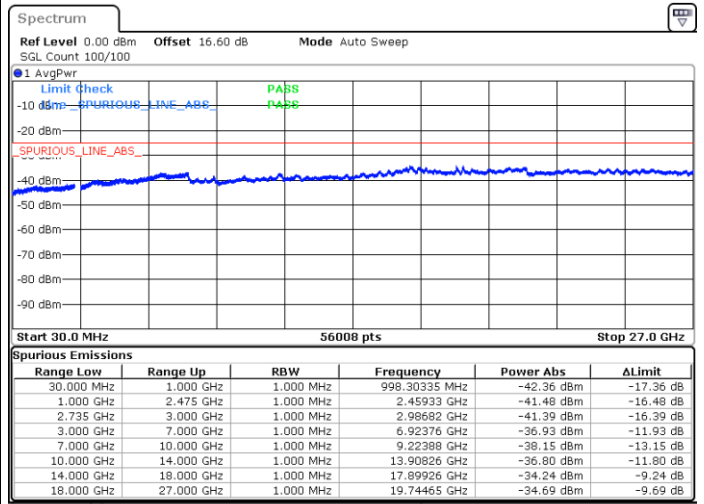

LTE Band 41CA/ 5MHz+20MHz

64QAM

Highest Channel / 1RB0 and 1RB99

Highest Channel / 1RB24 and 1RB0

Date: 14.JUN.2020 22:36:31

Date: 14.JUN.2020 22:35:30

Highest Channel / Full RB

N/A

Date: 14.JUN.2020 22:41:44

LTE Band 41CA/ 10MHz+15MHz

64QAM

Lowest Channel / 1RB0 and 1RB74

Lowest Channel / 1RB49 and 1RB0

Date: 16.JUN.2020 10:05:52

Date: 16.JUN.2020 10:00:44

Lowest Channel / Full RB