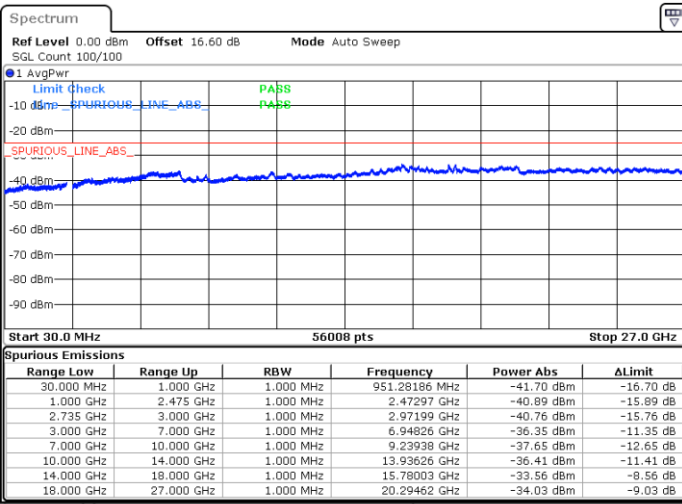

N/A

Date: 17.JUN.2020 13:50:50

LTE Band 41CA/ 20MHz+15MHz

16QAM

Highest Channel / 1RB0 and 1RB74

Highest Channel / 1RB99 and 1RB0

Date: 17.JUN.2020 15:36:18

Date: 17.JUN.2020 15:33:13

Highest Channel / Full RB

N/A

Date: 17.JUN.2020 15:39:22

LTE Band 41CA/ 20MHz+20MHz

16QAM

Lowest Channel / 1RB0 and 1RB99

Lowest Channel / 1RB99 and 1RB0

Date: 17.JUN.2020 14:27:14

Date: 17.JUN.2020 14:24:08

Lowest Channel / Full RB

N/A

Date: 17.JUN.2020 14:30:22

LTE Band 41CA/ 20MHz+20MHz

16QAM

MiddleChannel / 1RB0 and 1RB99

Middle Channel / 1RB99 and 1RB0