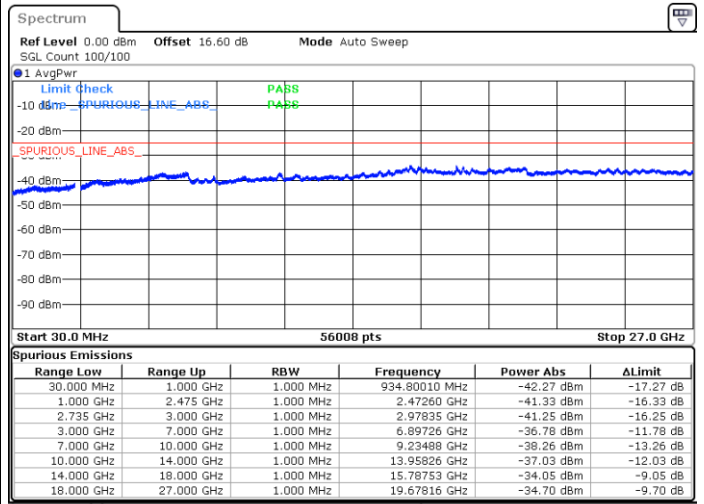

Middle Channel / Full RB

N/A

Date: 16.JUN.2020 10:48:03

LTE Band 41CA/ 10MHz+15MHz

64QAM

Highest Channel / 1RB0 and 1RB74

Highest Channel / 1RB49 and 1RB0

Date: 16.JUN.2020 10:25:44

Date: 16.JUN.2020 10:24:43

Highest Channel / Full RB

N/A

Date: 16.JUN.2020 10:30:52

LTE Band 41CA/ 10MHz+20MHz

64QAM

Lowest Channel / 1RB0 and 1RB99

Lowest Channel / 1RB49 and 1RB0