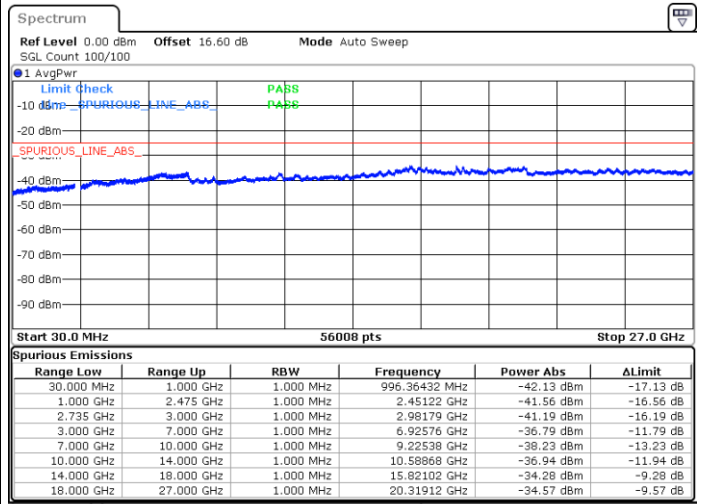

Date: 16.JUN.2020 11:47:52

LTE Band 41CA/ 15MHz+10MHz

64QAM

Highest Channel / 1RB0 and 1RB49

Highest Channel / 1RB74 and 1RB0

Date: 16.JUN.2020 11:32:46

Date: 16.JUN.2020 11:31:44

Highest Channel / Full RB

N/A

Date: 16.JUN.2020 11:37:53

LTE Band 41CA/ 15MHz+15MHz

64QAM

Lowest Channel / 1RB0 and 1RB74

Lowest Channel / 1RB74 and 1RB0

Date: 16.JUN.2020 17:43:24

Date: 16.JUN.2020 17:38:16