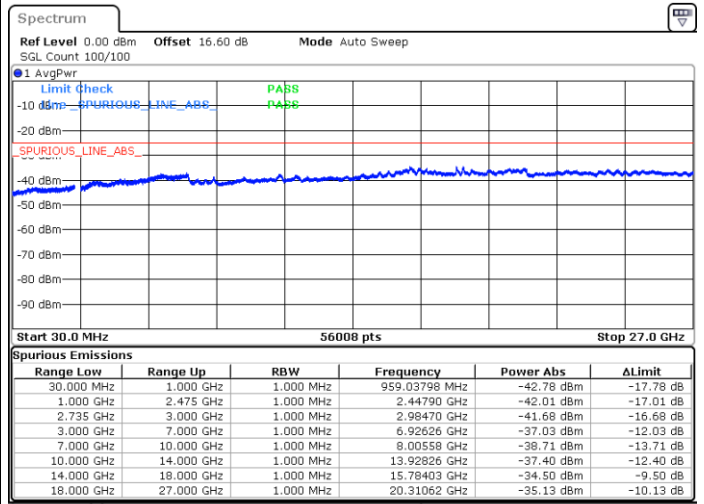

Date: 17.JUN.2020 14:47:23

Date: 17.JUN.2020 14:50:30

Middle Channel / Full RB

N/A

Date: 17.JUN.2020 14:44:16

LTE Band 41CA/ 20MHz+20MHz

16QAM

Highest Channel / 1RB0 and 1RB99

Highest Channel / 1RB99 and 1RB0

Date: 17.JUN.2020 16:04:08

Date: 17.JUN.2020 16:01:02

Highest Channel / Full RB

N/A

Date: 17.JUN.2020 16:07:16

LTE Band 41CA/ 5MHz+20MHz

64QAM

Lowest Channel / 1RB0 and 1RB99

Lowest Channel / 1RB24 and 1RB0

Date: 14.JUN.2020 20:34:38

Date: 14.JUN.2020 20:29:27

Lowest Channel / Full RB

N/A

Date: 14.JUN.2020 20:35:40

LTE Band 41CA/ 5MHz+20MHz