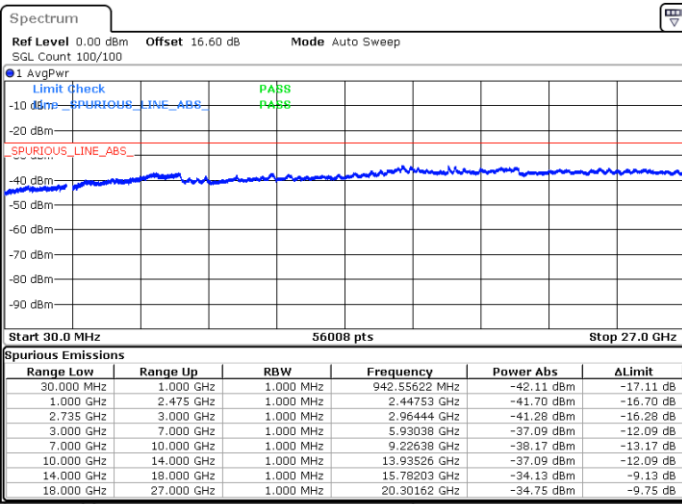

Date: 16.JUN.2020 10:24:43

Highest Channel / Full RB

N/A

Date: 16.JUN.2020 10:30:52

LTE Band 41CA/ 10MHz+20MHz

64QAM

Lowest Channel / 1RB0 and 1RB99

Lowest Channel / 1RB49 and 1RB0

Date: 16.JUN.2020 15:25:17

Date: 16.JUN.2020 15:20:09

Lowest Channel / Full RB

N/A

Date: 16.JUN.2020 15:26:19

LTE Band 41CA/ 10MHz+20MHz

64QAM

Middle Channel / 1RB0 and 1RB99

Middle Channel / 1RB49 and 1RB0

Date: 16.JUN.2020 16:06:57

Date: 16.JUN.2020 16:12:05

Middle Channel / Full RB

N/A

Date: 16.JUN.2020 16:05:56

LTE Band 41CA/ 10MHz+20MHz

64QAM

Highest Channel / 1RB0 and 1RB99

Highest Channel / 1RB49 and 1RB0

Date: 16.JUN.2020 15:44:45

Date: 16.JUN.2020 15:43:44

Highest Channel / Full RB

N/A

Date: 16.JUN.2020 15:49:55

LTE Band 41CA/ 15MHz+10MHz