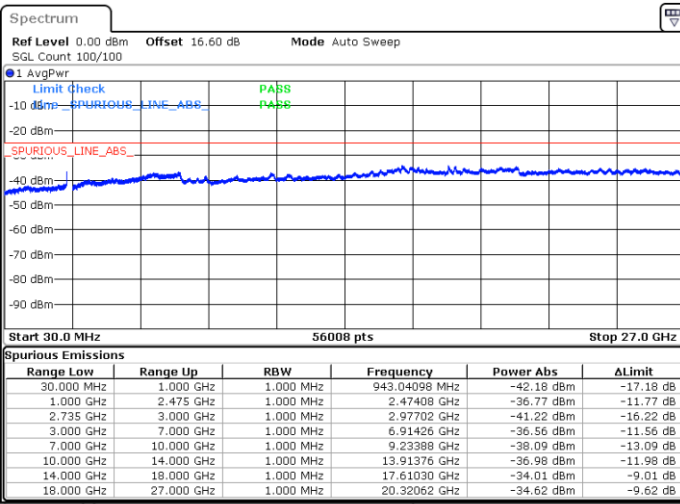

Highest Channel / 1RB0 and 1RB99

Highest Channel / 1RB49 and 1RB0

Date: 16.JUN.2020 15:44:45

Date: 16.JUN.2020 15:43:44

Highest Channel / Full RB

N/A

Date: 16.JUN.2020 15:49:55

LTE Band 41CA/ 15MHz+10MHz

64QAM

Lowest Channel / 1RB0 and 1RB49

Lowest Channel / 1RB74 and 1RB0

Date: 16.JUN.2020 11:11:20

Date: 16.JUN.2020 11:06:12

Lowest Channel / Full RB

N/A

Date: 16.JUN.2020 11:12:22