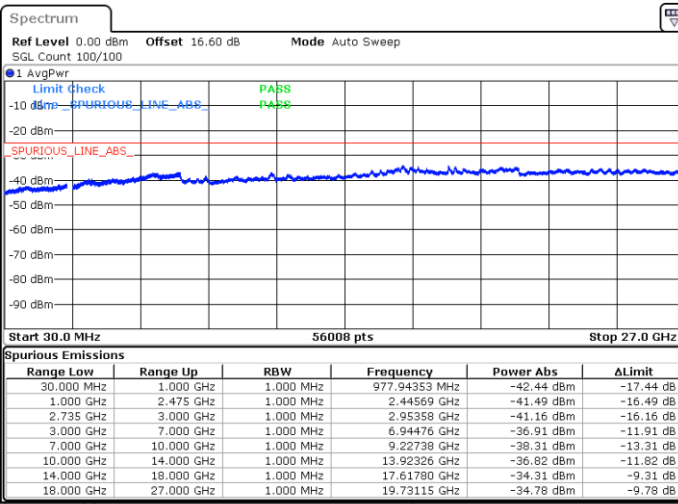

Middle Channel / Full RB

N/A

Date: 16.JUN.2020 10:48:03

LTE Band 41CA/ 10MHz+15MHz

64QAM

Highest Channel / 1RB0 and 1RB74

Highest Channel / 1RB49 and 1RB0

Date: 16.JUN.2020 10:25:44

Date: 16.JUN.2020 10:24:43

Highest Channel / Full RB

N/A

Date: 16.JUN.2020 10:30:52

LTE Band 41CA/ 10MHz+20MHz

64QAM

Lowest Channel / 1RB0 and 1RB99

Lowest Channel / 1RB49 and 1RB0