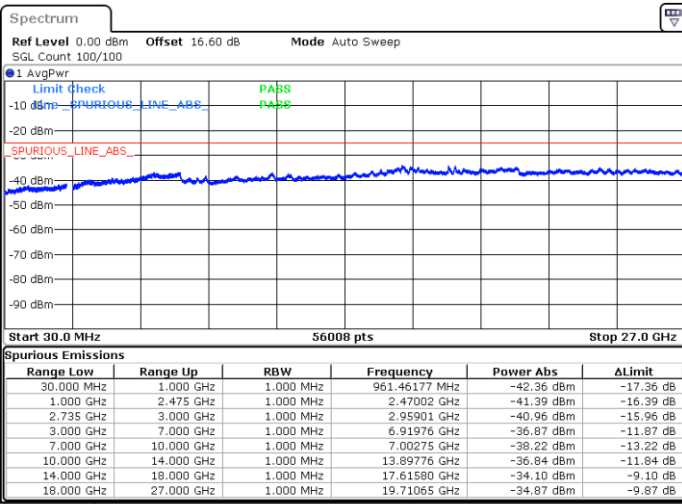

Middle Channel / Full RB

N/A

Date: 16.JUN.2020 10:48:03

LTE Band 41CA/ 10MHz+15MHz

64QAM

Highest Channel / 1RB0 and 1RB74

Highest Channel / 1RB49 and 1RB0

Date: 16.JUN.2020 10:25:44

Date: 16.JUN.2020 10:24:43

Highest Channel / Full RB

N/A

Date: 16.JUN.2020 10:30:52

LTE Band 41CA/ 10MHz+20MHz

64QAM

Lowest Channel / 1RB0 and 1RB99

Lowest Channel / 1RB49 and 1RB0

Date: 16.JUN.2020 15:25:17

Date: 16.JUN.2020 15:20:09

Lowest Channel / Full RB

N/A

Date: 16.JUN.2020 15:26:19

LTE Band 41CA/ 10MHz+20MHz

64QAM

Middle Channel / 1RB0 and 1RB99