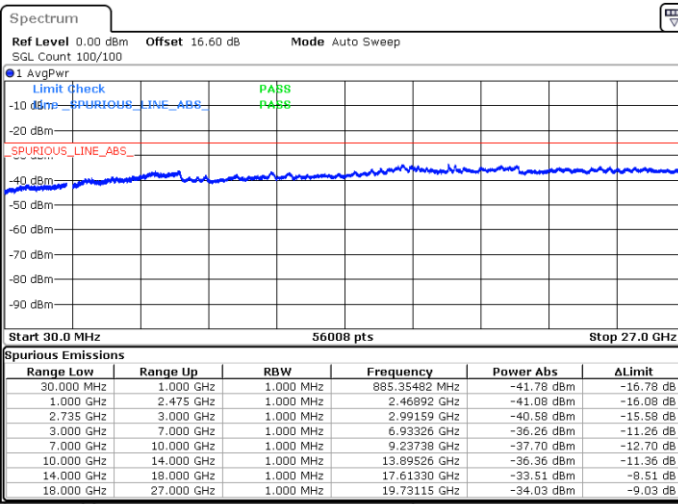

Highest Channel / Full RB

N/A

Date: 17.JUN.2020 15:39:22

LTE Band 41CA/ 20MHz+20MHz

16QAM

Lowest Channel / 1RB0 and 1RB99

Lowest Channel / 1RB99 and 1RB0

Date: 17.JUN.2020 14:27:14

Date: 17.JUN.2020 14:24:08

Lowest Channel / Full RB

N/A

Date: 17.JUN.2020 14:30:22

LTE Band 41CA/ 20MHz+20MHz

16QAM

MiddleChannel / 1RB0 and 1RB99

Middle Channel / 1RB99 and 1RB0

Date: 17.JUN.2020 14:47:23

Date: 17.JUN.2020 14:50:30

Middle Channel / Full RB

N/A

Date: 17.JUN.2020 14:44:16

LTE Band 41CA/ 20MHz+20MHz

16QAM

Highest Channel / 1RB0 and 1RB99

Highest Channel / 1RB99 and 1RB0

Date: 17.JUN.2020 16:04:08

Date: 17.JUN.2020 16:01:02

Highest Channel / Full RB

N/A

Date: 17.JUN.2020 16:07:16

LTE Band 41CA/ 5MHz+20MHz

64QAM