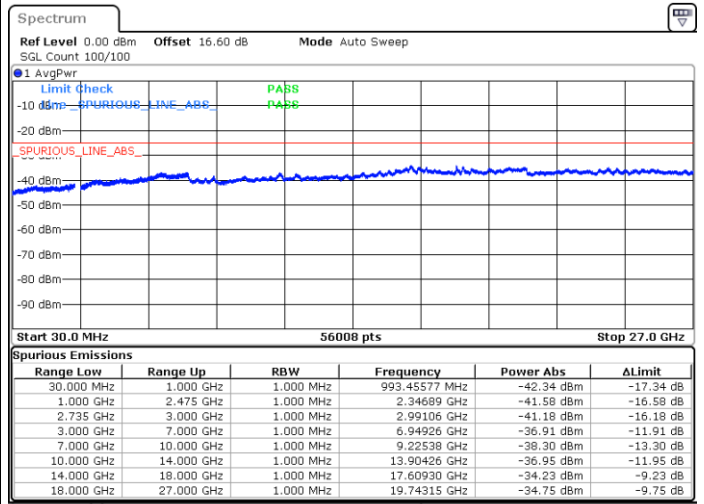

Lowest Channel / Full RB

N/A

Date: 16.JUN.2020 17:44:26

LTE Band 41CA/ 15MHz+15MHz

64QAM

Middle Channel / 1RB0 and 1RB74

Middle Channel / 1RB74 and 1RB0

Date: 16.JUN.2020 19:43:42

Date: 16.JUN.2020 19:48:51

Middle Channel / Full RB

N/A

Date: 16.JUN.2020 19:42:40

LTE Band 41CA/ 15MHz+15MHz

64QAM

Highest Channel / 1RB0 and 1RB74

Highest Channel / 1RB74 and 1RB0

Date: 16.JUN.2020 18:06:01

Date: 16.JUN.2020 18:05:00

Highest Channel / Full RB

N/A

Date: 16.JUN.2020 18:11:09

LTE Band 41CA/ 15MHz+20MHz

64QAM

Lowest Channel / 1RB0 and 1RB99

Lowest Channel / 1RB74 and 1RB0

Date: 16.JUN.2020 20:04:29

Date: 16.JUN.2020 19:59:22

Lowest Channel / Full RB

N/A

Date: 16.JUN.2020 20:05:31

LTE Band 41CA/ 15MHz+20MHz

64QAM