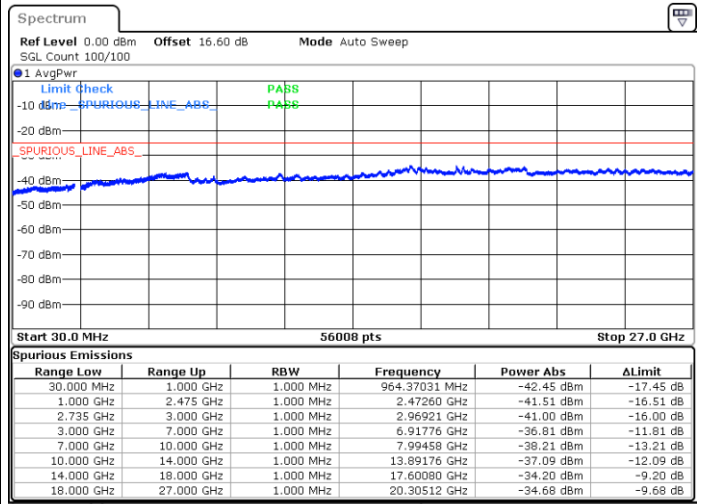

Date: 16.JUN.2020 10:24:43

Highest Channel / Full RB

N/A

Date: 16.JUN.2020 10:30:52

LTE Band 41CA/ 10MHz+20MHz

64QAM

Lowest Channel / 1RB0 and 1RB99

Lowest Channel / 1RB49 and 1RB0

Date: 16.JUN.2020 15:25:17

Date: 16.JUN.2020 15:20:09

Lowest Channel / Full RB

N/A

Date: 16.JUN.2020 15:26:19

LTE Band 41CA/ 10MHz+20MHz

64QAM

Middle Channel / 1RB0 and 1RB99

Middle Channel / 1RB49 and 1RB0

Date: 16.JUN.2020 16:06:57

Date: 16.JUN.2020 16:12:05

Middle Channel / Full RB

N/A

Date: 16.JUN.2020 16:05:56

LTE Band 41CA/ 10MHz+20MHz

64QAM

Highest Channel / 1RB0 and 1RB99

Highest Channel / 1RB49 and 1RB0

Date: 16.JUN.2020 15:44:45

Date: 16.JUN.2020 15:43:44

Highest Channel / Full RB

N/A

Date: 16.JUN.2020 15:49:55

LTE Band 41CA/ 15MHz+10MHz