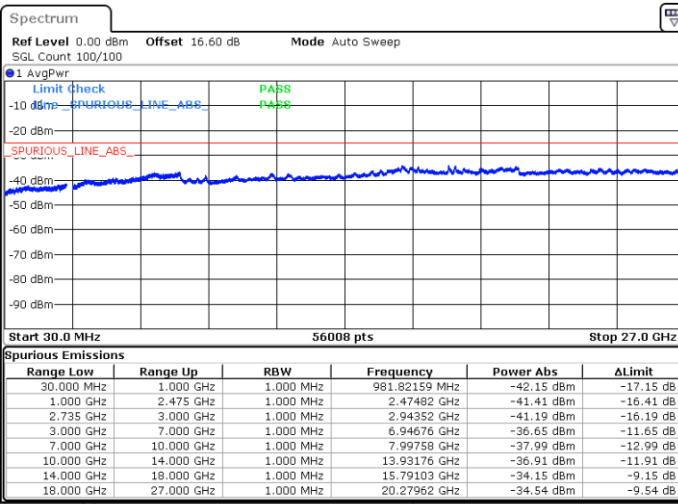

LTE Band 41CA/ 20MHz+15MHz

16QAM

Lowest Channel / 1RB0 and 1RB74

Lowest Channel / 1RB99 and 1RB0

Date: 16.JUN.2020 21:18:36

Date: 16.JUN.2020 21:15:31

Lowest Channel / Full RB

N/A

Date: 16.JUN.2020 21:21:41

LTE Band 41CA/ 20MHz+15MHz

16QAM

Middle Channel / 1RB0 and 1RB74

Middle Channel / 1RB99 and 1RB0

Date: 17.JUN.2020 13:53:55

Date: 17.JUN.2020 13:56:59

Middle Channel / Full RB

N/A

Date: 17.JUN.2020 13:50:50

LTE Band 41CA/ 20MHz+15MHz

16QAM

Highest Channel / 1RB0 and 1RB74

Highest Channel / 1RB99 and 1RB0

Date: 17.JUN.2020 15:36:18

Date: 17.JUN.2020 15:33:13