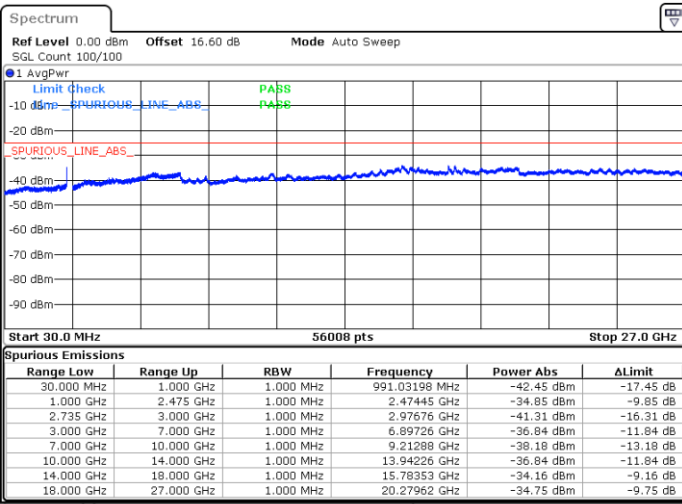

Middle Channel / 1RB0 and 1RB99

Middle Channel / 1RB74 and 1RB0

Date: 16.JUN.2020 20:41:21

Date: 16.JUN.2020 20:46:29

Middle Channel / Full RB

N/A

Date: 16.JUN.2020 20:40:19

LTE Band 41CA/ 15MHz+20MHz

64QAM

Highest Channel / 1RB0 and 1RB99

Highest Channel / 1RB74 and 1RB0

Date: 16.JUN.2020 20:29:28

Date: 16.JUN.2020 20:28:26

Highest Channel / Full RB

N/A

Date: 16.JUN.2020 20:34:36

LTE Band 41CA/ 20MHz+5MHz

64QAM

Lowest Channel / 1RB0 and 1RB24

Lowest Channel / 1RB99 and 1RB0

Date: 16.JUN.2020 09:10:33

Date: 16.JUN.2020 09:05:26

Lowest Channel / Full RB

N/A