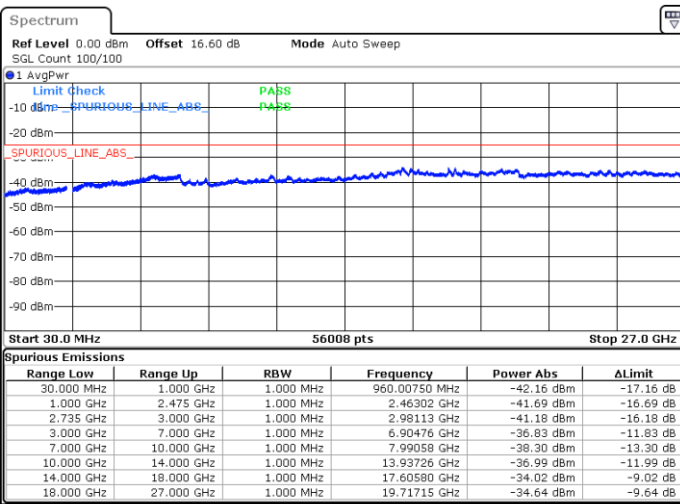

Highest Channel / 1RB0 and 1RB99

Highest Channel / 1RB49 and 1RB0

Date: 16.JUN.2020 15:44:45

Date: 16.JUN.2020 15:43:44

Highest Channel / Full RB

N/A

Date: 16.JUN.2020 15:49:55

LTE Band 41CA/ 15MHz+10MHz

64QAM

Lowest Channel / 1RB0 and 1RB49

Lowest Channel / 1RB74 and 1RB0

Date: 16.JUN.2020 11:11:20

Date: 16.JUN.2020 11:06:12

Lowest Channel / Full RB

N/A

Date: 16.JUN.2020 11:12:22

LTE Band 41CA/ 15MHz+10MHz

64QAM

Middle Channel / 1RB0 and 1RB49

Middle Channel / 1RB74 and 1RB0

Date: 16.JUN.2020 11:48:54

Date: 16.JUN.2020 11:54:01

Middle Channel / Full RB

N/A