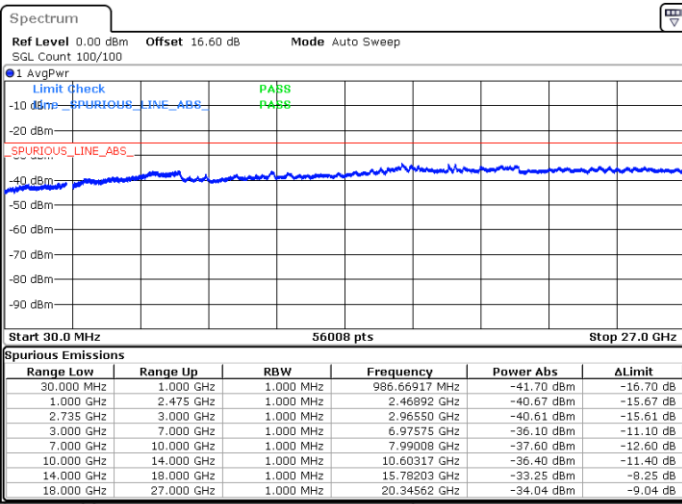

Date: 16.JUN.2020 21:21:41

LTE Band 41CA/ 20MHz+15MHz

16QAM

Middle Channel / 1RB0 and 1RB74

Middle Channel / 1RB99 and 1RB0

Date: 17.JUN.2020 13:53:55

Date: 17.JUN.2020 13:56:59

Middle Channel / Full RB

N/A

Date: 17.JUN.2020 13:50:50

LTE Band 41CA/ 20MHz+15MHz

16QAM

Highest Channel / 1RB0 and 1RB74

Highest Channel / 1RB99 and 1RB0

Date: 17.JUN.2020 15:36:18

Date: 17.JUN.2020 15:33:13

Highest Channel / Full RB

N/A

Date: 17.JUN.2020 15:39:22

LTE Band 41CA/ 20MHz+20MHz

16QAM

Lowest Channel / 1RB0 and 1RB99

Lowest Channel / 1RB99 and 1RB0

Date: 17.JUN.2020 14:27:14