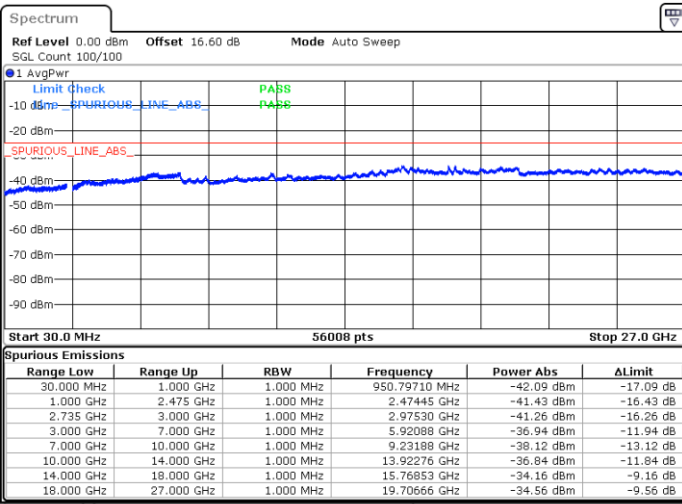

Date: 16.JUN.2020 11:47:52

LTE Band 41CA/ 15MHz+10MHz

64QAM

Highest Channel / 1RB0 and 1RB49

Highest Channel / 1RB74 and 1RB0

Date: 16.JUN.2020 11:32:46

Date: 16.JUN.2020 11:31:44

Highest Channel / Full RB

N/A

Date: 16.JUN.2020 11:37:53

LTE Band 41CA/ 15MHz+15MHz

64QAM

Lowest Channel / 1RB0 and 1RB74

Lowest Channel / 1RB74 and 1RB0

Date: 16.JUN.2020 17:43:24

Date: 16.JUN.2020 17:38:16

Lowest Channel / Full RB

N/A

Date: 16.JUN.2020 17:44:26

LTE Band 41CA/ 15MHz+15MHz

64QAM

Middle Channel / 1RB0 and 1RB74

Middle Channel / 1RB74 and 1RB0

Date: 16.JUN.2020 19:43:42