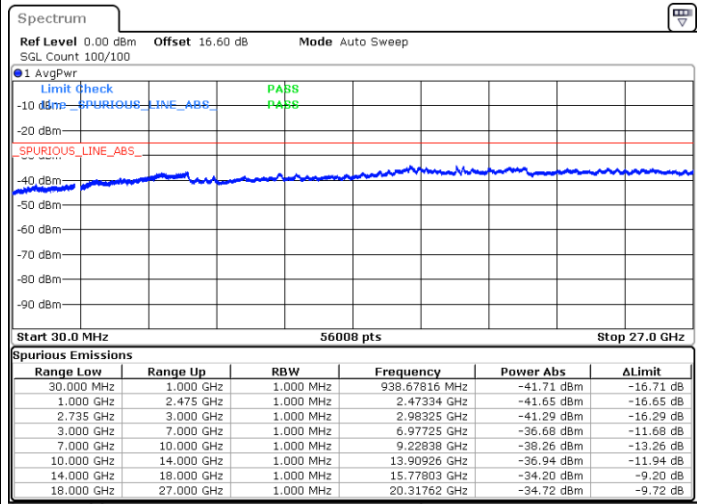

Highest Channel / 1RB0 and 1RB99

Highest Channel / 1RB49 and 1RB0

Date: 16.JUN.2020 15:44:45

Date: 16.JUN.2020 15:43:44

Highest Channel / Full RB

N/A

Date: 16.JUN.2020 15:49:55

LTE Band 41CA/ 15MHz+10MHz

64QAM

Lowest Channel / 1RB0 and 1RB49

Lowest Channel / 1RB74 and 1RB0

Date: 16.JUN.2020 11:11:20

Date: 16.JUN.2020 11:06:12

Lowest Channel / Full RB

N/A

Date: 16.JUN.2020 11:12:22