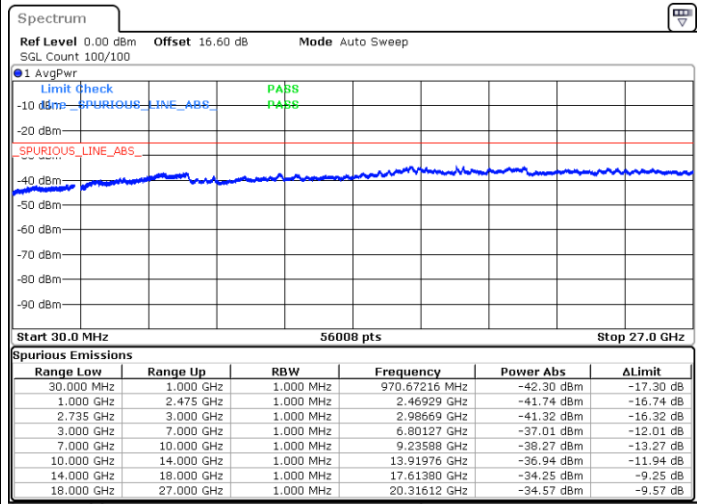

Date: 16.JUN.2020 09:11:34

LTE Band 41CA/ 20MHz+5MHz

64QAM

Middle Channel / 1RB0 and 1RB24

Middle Channel / 1RB99 and 1RB0

Date: 16.JUN.2020 09:24:13

Date: 16.JUN.2020 09:29:20

Middle Channel / Full RB

N/A

Date: 16.JUN.2020 09:23:12

LTE Band 41CA/ 20MHz+5MHz

64QAM

Highest Channel / 1RB0 and 1RB24

Highest Channel / 1RB99 and 1RB0

Date: 16.JUN.2020 09:42:37

Date: 16.JUN.2020 09:41:36

Highest Channel / Full RB

N/A

Date: 16.JUN.2020 09:47:45

LTE Band 41CA/ 20MHz+10MHz

64QAM

Lowest Channel / 1RB0 and 1RB49

Lowest Channel / 1RB99 and 1RB0

Date: 16.JUN.2020 16:29:19