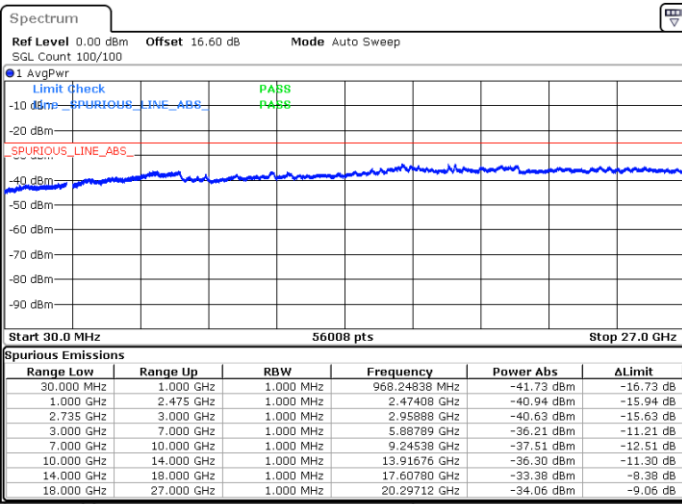

LTE Band 41CA/ 20MHz+15MHz

16QAM

Lowest Channel / 1RB0 and 1RB74

Lowest Channel / 1RB99 and 1RB0

Date: 16.JUN.2020 21:18:36

Date: 16.JUN.2020 21:15:31

Lowest Channel / Full RB

N/A

Date: 16.JUN.2020 21:21:41

LTE Band 41CA/ 20MHz+15MHz

16QAM

Middle Channel / 1RB0 and 1RB74

Middle Channel / 1RB99 and 1RB0

Date: 17.JUN.2020 13:53:55

Date: 17.JUN.2020 13:56:59

Middle Channel / Full RB

N/A

Date: 17.JUN.2020 13:50:50

LTE Band 41CA/ 20MHz+15MHz

16QAM

Highest Channel / 1RB0 and 1RB74

Highest Channel / 1RB99 and 1RB0

Date: 17.JUN.2020 15:36:18

Date: 17.JUN.2020 15:33:13

Highest Channel / Full RB

N/A

Date: 17.JUN.2020 15:39:22

LTE Band 41CA/ 20MHz+20MHz

16QAM

Lowest Channel / 1RB0 and 1RB99

Lowest Channel / 1RB99 and 1RB0

Date: 17.JUN.2020 14:27:14