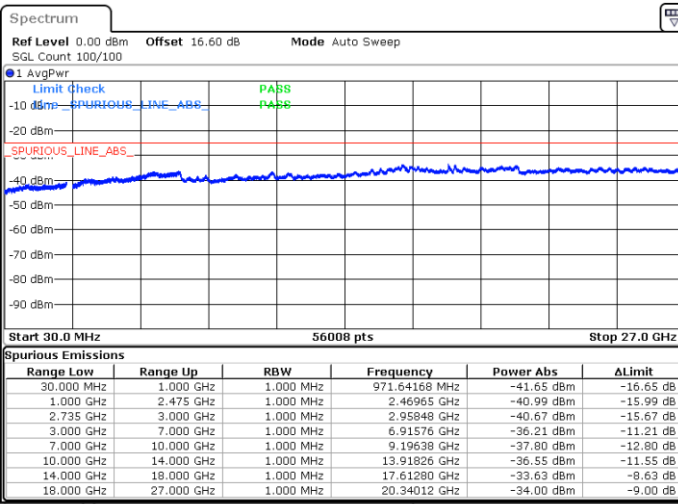

N/A

Date: 17.JUN.2020 13:50:50

LTE Band 41CA/ 20MHz+15MHz

16QAM

Highest Channel / 1RB0 and 1RB74

Highest Channel / 1RB99 and 1RB0

Date: 17.JUN.2020 15:36:18

Date: 17.JUN.2020 15:33:13

Highest Channel / Full RB

N/A

Date: 17.JUN.2020 15:39:22

LTE Band 41CA/ 20MHz+20MHz

16QAM

Lowest Channel / 1RB0 and 1RB99

Lowest Channel / 1RB99 and 1RB0

Date: 17.JUN.2020 14:27:14

Date: 17.JUN.2020 14:24:08

Lowest Channel / Full RB

N/A

Date: 17.JUN.2020 14:30:22

LTE Band 41CA/ 20MHz+20MHz

16QAM

MiddleChannel / 1RB0 and 1RB99

Middle Channel / 1RB99 and 1RB0