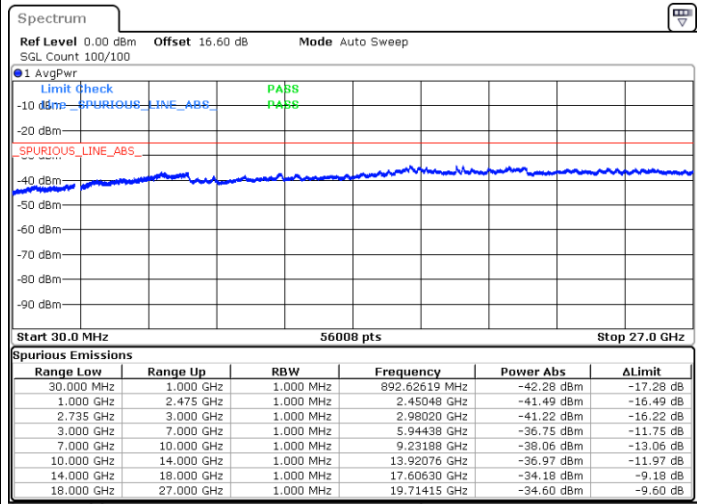

Middle Channel / Full RB

N/A

Date: 16.JUN.2020 10:48:03

LTE Band 41CA/ 10MHz+15MHz

64QAM

Highest Channel / 1RB0 and 1RB74

Highest Channel / 1RB49 and 1RB0

Date: 16.JUN.2020 10:25:44

Date: 16.JUN.2020 10:24:43

Highest Channel / Full RB

N/A

Date: 16.JUN.2020 10:30:52

LTE Band 41CA/ 10MHz+20MHz

64QAM

Lowest Channel / 1RB0 and 1RB99

Lowest Channel / 1RB49 and 1RB0

Date: 16.JUN.2020 15:25:17

Date: 16.JUN.2020 15:20:09

Lowest Channel / Full RB

N/A

Date: 16.JUN.2020 15:26:19

LTE Band 41CA/ 10MHz+20MHz

64QAM

Middle Channel / 1RB0 and 1RB99