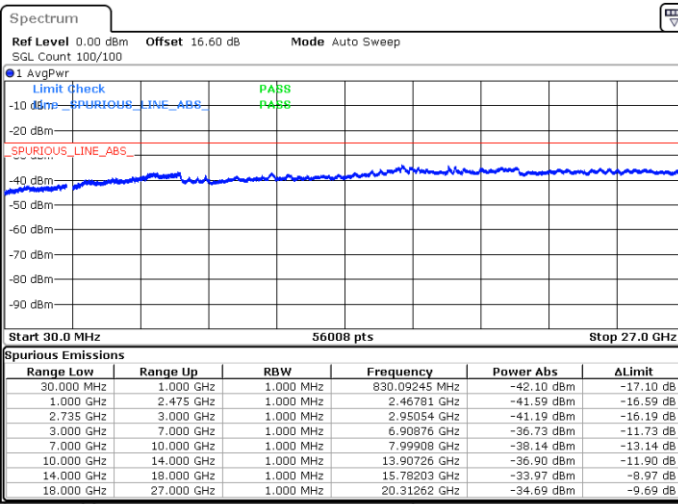

LTE Band 41CA/ 20MHz+15MHz

16QAM

Lowest Channel / 1RB0 and 1RB74

Lowest Channel / 1RB99 and 1RB0

Date: 16.JUN.2020 21:18:36

Date: 16.JUN.2020 21:15:31

Lowest Channel / Full RB

N/A

Date: 16.JUN.2020 21:21:41

LTE Band 41CA/ 20MHz+15MHz

16QAM

Middle Channel / 1RB0 and 1RB74

Middle Channel / 1RB99 and 1RB0

Date: 17.JUN.2020 13:53:55

Date: 17.JUN.2020 13:56:59

Middle Channel / Full RB

N/A

Date: 17.JUN.2020 13:50:50

LTE Band 41CA/ 20MHz+15MHz

16QAM

Highest Channel / 1RB0 and 1RB74

Highest Channel / 1RB99 and 1RB0

Date: 17.JUN.2020 15:36:18

Date: 17.JUN.2020 15:33:13