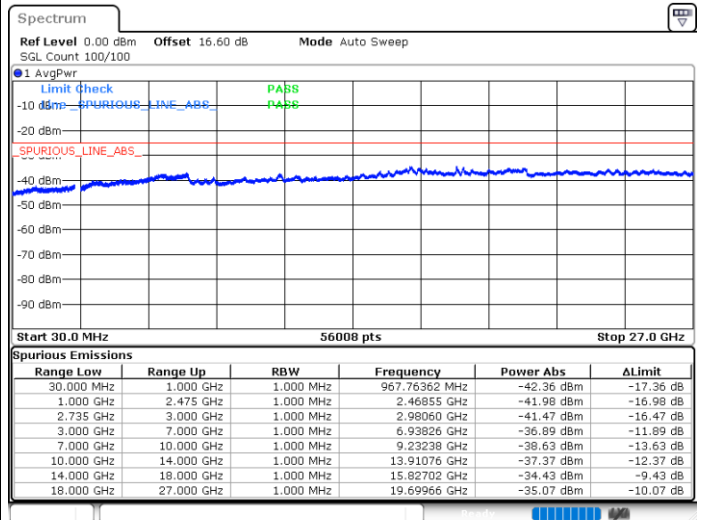

LTE Band 41CA/ 5MHz+20MHz

64QAM

Middle Channel / 1RB0 and 1RB99

Middle Channel / 1RB24 and 1RB0

Date: 14.JUN.2020 20:58:46

Date: 14.JUN.2020 21:03:57