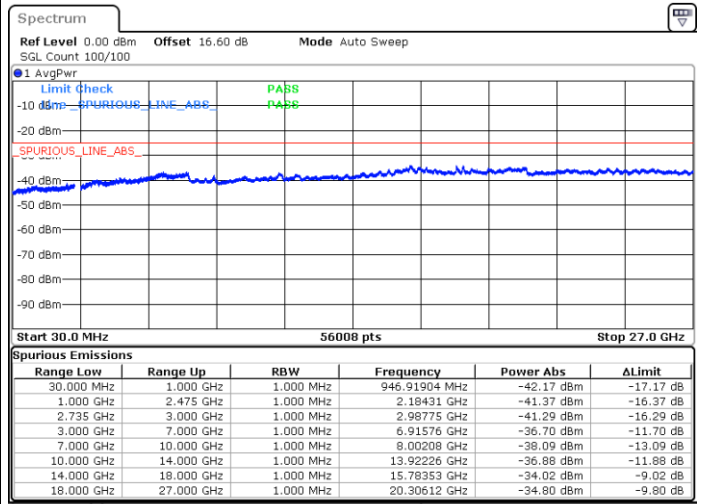

Date: 16.JUN.2020 19:48:51

Middle Channel / Full RB

N/A

Date: 16.JUN.2020 19:42:40

LTE Band 41CA/ 15MHz+15MHz

64QAM

Highest Channel / 1RB0 and 1RB74

Highest Channel / 1RB74 and 1RB0

Date: 16.JUN.2020 18:06:01

Date: 16.JUN.2020 18:05:00

Highest Channel / Full RB

N/A

Date: 16.JUN.2020 18:11:09

LTE Band 41CA/ 15MHz+20MHz

64QAM

Lowest Channel / 1RB0 and 1RB99

Lowest Channel / 1RB74 and 1RB0

Date: 16.JUN.2020 20:04:29

Date: 16.JUN.2020 19:59:22

Lowest Channel / Full RB

N/A

Date: 16.JUN.2020 20:05:31

LTE Band 41CA/ 15MHz+20MHz

64QAM