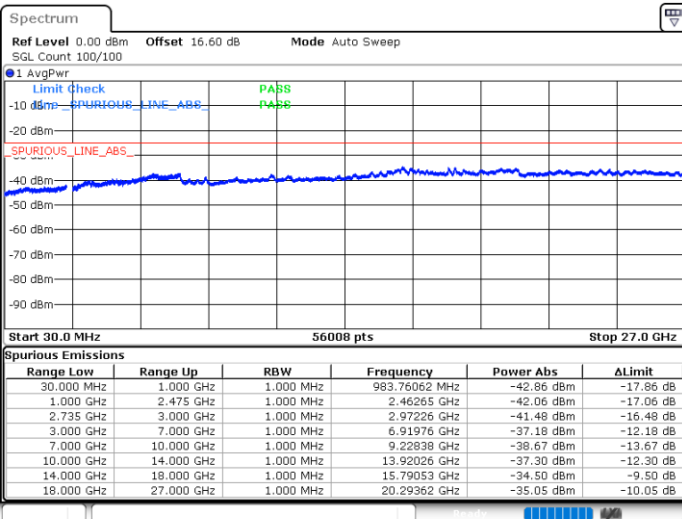

Lowest Channel / 1RB0 and 1RB99

Lowest Channel / 1RB24 and 1RB0

Date: 14.JUN.2020 20:34:38

Date: 14.JUN.2020 20:29:27

Lowest Channel / Full RB

N/A

Date: 14.JUN.2020 20:35:40

LTE Band 41CA/ 5MHz+20MHz

64QAM

Middle Channel / 1RB0 and 1RB99

Middle Channel / 1RB24 and 1RB0

Date: 14.JUN.2020 20:58:46

Date: 14.JUN.2020 21:03:57

Middle Channel / Full RB

N/A

Date: 14.JUN.2020 20:57:44

LTE Band 41CA/ 5MHz+20MHz

64QAM

Highest Channel / 1RB0 and 1RB99

Highest Channel / 1RB24 and 1RB0

Date: 14.JUN.2020 22:36:31

Date: 14.JUN.2020 22:35:30

Highest Channel / Full RB

N/A