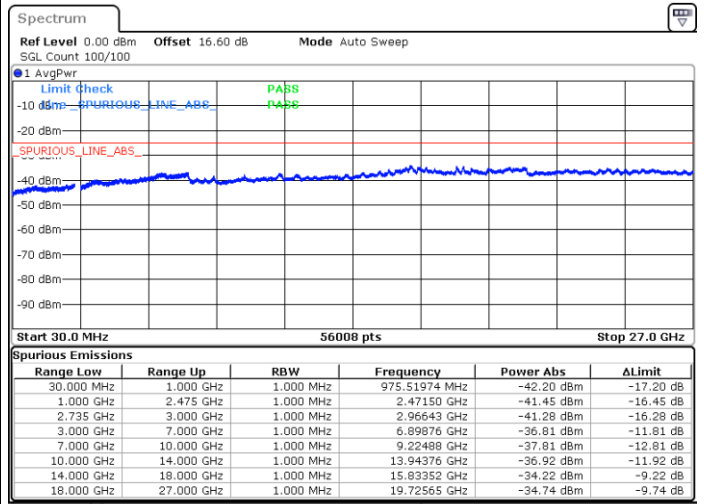

LTE Band 41CA/ 20MHz+5MHz

64QAM

Lowest Channel / 1RB0 and 1RB24

Lowest Channel / 1RB99 and 1RB0

Date: 16.JUN.2020 09:10:33

Date: 16.JUN.2020 09:05:26

Lowest Channel / Full RB

N/A

Date: 16.JUN.2020 09:11:34

LTE Band 41CA/ 20MHz+5MHz

64QAM

Middle Channel / 1RB0 and 1RB24

Middle Channel / 1RB99 and 1RB0

Date: 16.JUN.2020 09:24:13

Date: 16.JUN.2020 09:29:20

Middle Channel / Full RB

N/A

Date: 16.JUN.2020 09:23:12

LTE Band 41CA/ 20MHz+5MHz

64QAM

Highest Channel / 1RB0 and 1RB24

Highest Channel / 1RB99 and 1RB0

Date: 16.JUN.2020 09:42:37

Date: 16.JUN.2020 09:41:36

Highest Channel / Full RB

N/A

Date: 16.JUN.2020 09:47:45

LTE Band 41CA/ 20MHz+10MHz

64QAM

Lowest Channel / 1RB0 and 1RB49

Lowest Channel / 1RB99 and 1RB0

Date: 16.JUN.2020 16:29:19