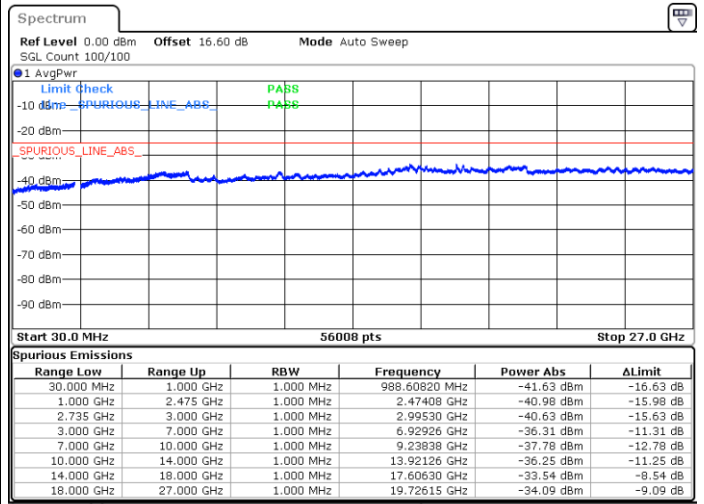

Highest Channel / Full RB

N/A

Date: 17.JUN.2020 15:39:22

LTE Band 41CA/ 20MHz+20MHz

16QAM

Lowest Channel / 1RB0 and 1RB99

Lowest Channel / 1RB99 and 1RB0

Date: 17.JUN.2020 14:27:14

Date: 17.JUN.2020 14:24:08

Lowest Channel / Full RB

N/A

Date: 17.JUN.2020 14:30:22

LTE Band 41CA/ 20MHz+20MHz

16QAM

MiddleChannel / 1RB0 and 1RB99

Middle Channel / 1RB99 and 1RB0

Date: 17.JUN.2020 14:47:23

Date: 17.JUN.2020 14:50:30

Middle Channel / Full RB

N/A

Date: 17.JUN.2020 14:44:16

LTE Band 41CA/ 20MHz+20MHz

16QAM

Highest Channel / 1RB0 and 1RB99

Highest Channel / 1RB99 and 1RB0

Date: 17.JUN.2020 16:04:08

Date: 17.JUN.2020 16:01:02

Highest Channel / Full RB

N/A

Date: 17.JUN.2020 16:07:16

LTE Band 41CA/ 5MHz+20MHz

64QAM