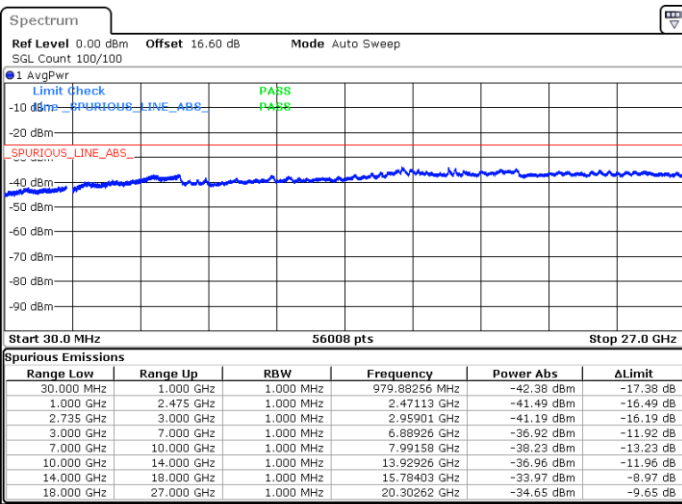

N/A

Date: 16.JUN.2020 09:23:12

LTE Band 41CA/ 20MHz+5MHz

64QAM

Highest Channel / 1RB0 and 1RB24

Highest Channel / 1RB99 and 1RB0

Date: 16.JUN.2020 09:42:37

Date: 16.JUN.2020 09:41:36

Highest Channel / Full RB

N/A

Date: 16.JUN.2020 09:47:45

LTE Band 41CA/ 20MHz+10MHz

64QAM

Lowest Channel / 1RB0 and 1RB49

Lowest Channel / 1RB99 and 1RB0

Date: 16.JUN.2020 16:29:19

Date: 16.JUN.2020 16:24:12

Lowest Channel / Full RB

N/A

Date: 16.JUN.2020 16:30:20