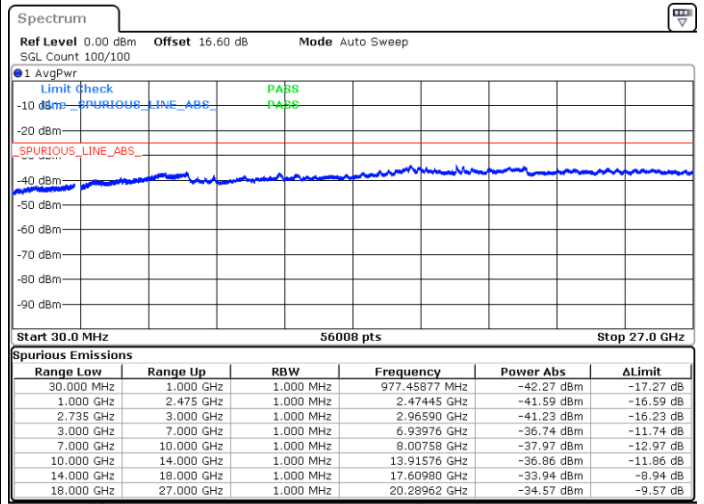

N/A

Date: 16.JUN.2020 11:37:53

LTE Band 41CA/ 15MHz+15MHz

64QAM

Lowest Channel / 1RB0 and 1RB74

Lowest Channel / 1RB74 and 1RB0

Date: 16.JUN.2020 17:43:24

Date: 16.JUN.2020 17:38:16

Lowest Channel / Full RB

N/A

Date: 16.JUN.2020 17:44:26

LTE Band 41CA/ 15MHz+15MHz

64QAM

Middle Channel / 1RB0 and 1RB74

Middle Channel / 1RB74 and 1RB0

Date: 16.JUN.2020 19:43:42

Date: 16.JUN.2020 19:48:51

Middle Channel / Full RB

N/A

Date: 16.JUN.2020 19:42:40

LTE Band 41CA/ 15MHz+15MHz

64QAM

Highest Channel / 1RB0 and 1RB74

Highest Channel / 1RB74 and 1RB0

Date: 16.JUN.2020 18:06:01

Date: 16.JUN.2020 18:05:00

Highest Channel / Full RB

N/A

Date: 16.JUN.2020 18:11:09

LTE Band 41CA/ 15MHz+20MHz

64QAM

Lowest Channel / 1RB0 and 1RB99