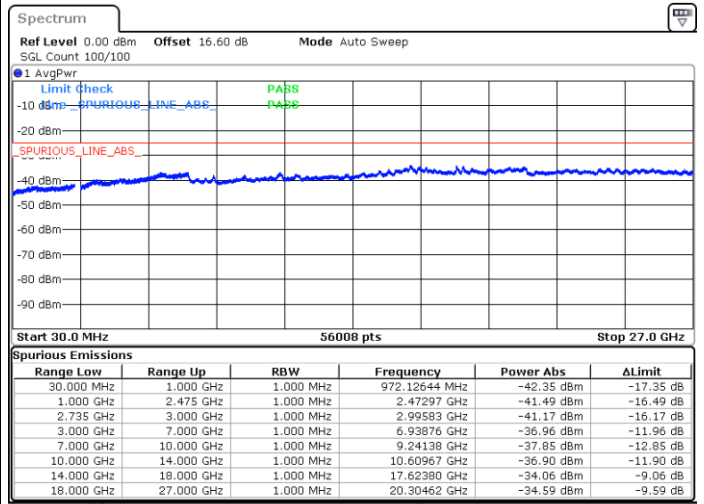

LTE Band 41CA/ 20MHz+15MHz

16QAM

Lowest Channel / 1RB0 and 1RB74

Lowest Channel / 1RB99 and 1RB0

Date: 16.JUN.2020 21:18:36

Date: 16.JUN.2020 21:15:31

Lowest Channel / Full RB

N/A

Date: 16.JUN.2020 21:21:41

LTE Band 41CA/ 20MHz+15MHz

16QAM

Middle Channel / 1RB0 and 1RB74

Middle Channel / 1RB99 and 1RB0

Date: 17.JUN.2020 13:53:55

Date: 17.JUN.2020 13:56:59

Middle Channel / Full RB

N/A

Date: 17.JUN.2020 13:50:50

LTE Band 41CA/ 20MHz+15MHz

16QAM

Highest Channel / 1RB0 and 1RB74

Highest Channel / 1RB99 and 1RB0

Date: 17.JUN.2020 15:36:18

Date: 17.JUN.2020 15:33:13