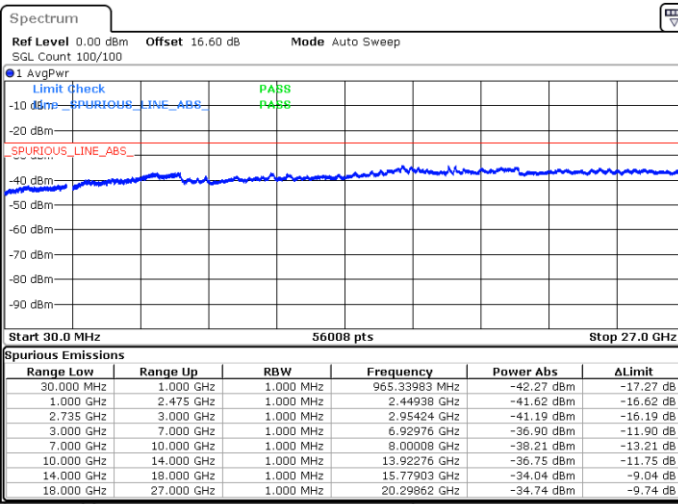

Lowest Channel / 1RB74 and 1RB0

Date: 16.JUN.2020 20:04:29

Date: 16.JUN.2020 19:59:22

Lowest Channel / Full RB

N/A

Date: 16.JUN.2020 20:05:31

LTE Band 41CA/ 15MHz+20MHz

64QAM

Middle Channel / 1RB0 and 1RB99

Middle Channel / 1RB74 and 1RB0

Date: 16.JUN.2020 20:41:21

Date: 16.JUN.2020 20:46:29

Middle Channel / Full RB

N/A

Date: 16.JUN.2020 20:40:19

LTE Band 41CA/ 15MHz+20MHz

64QAM

Highest Channel / 1RB0 and 1RB99

Highest Channel / 1RB74 and 1RB0

Date: 16.JUN.2020 20:29:28

Date: 16.JUN.2020 20:28:26

Highest Channel / Full RB

N/A

Date: 16.JUN.2020 20:34:36