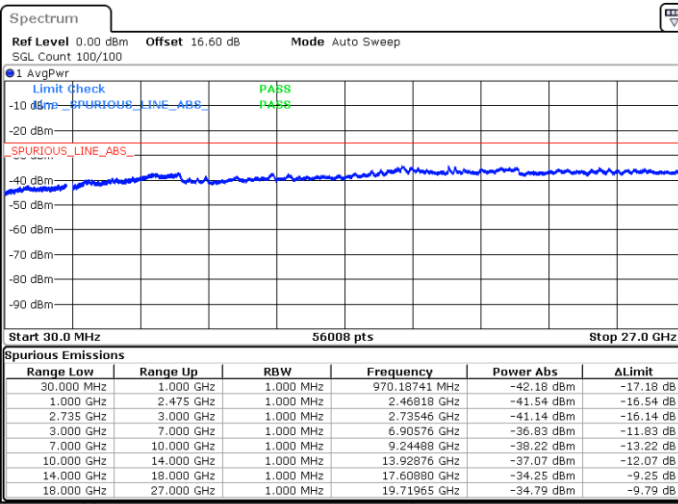

Middle Channel / Full RB

N/A

Date: 16.JUN.2020 10:48:03

LTE Band 41CA/ 10MHz+15MHz

64QAM

Highest Channel / 1RB0 and 1RB74

Highest Channel / 1RB49 and 1RB0

Date: 16.JUN.2020 10:25:44

Date: 16.JUN.2020 10:24:43

Highest Channel / Full RB

N/A

Date: 16.JUN.2020 10:30:52

LTE Band 41CA/ 10MHz+20MHz

64QAM

Lowest Channel / 1RB0 and 1RB99

Lowest Channel / 1RB49 and 1RB0