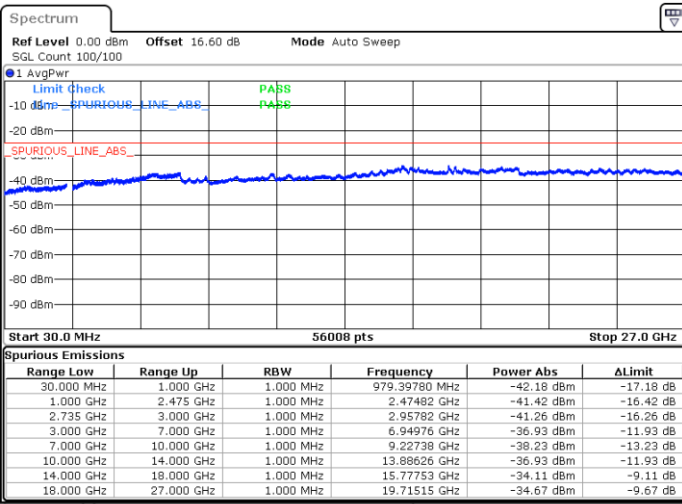

Date: 16.JUN.2020 18:06:01

Date: 16.JUN.2020 18:05:00

Highest Channel / Full RB

N/A

Date: 16.JUN.2020 18:11:09

LTE Band 41CA/ 15MHz+20MHz

64QAM

Lowest Channel / 1RB0 and 1RB99

Lowest Channel / 1RB74 and 1RB0

Date: 16.JUN.2020 20:04:29

Date: 16.JUN.2020 19:59:22

Lowest Channel / Full RB

N/A

Date: 16.JUN.2020 20:05:31

LTE Band 41CA/ 15MHz+20MHz

64QAM

Middle Channel / 1RB0 and 1RB99

Middle Channel / 1RB74 and 1RB0

Date: 16.JUN.2020 20:41:21

Date: 16.JUN.2020 20:46:29

Middle Channel / Full RB

N/A

Date: 16.JUN.2020 20:40:19

LTE Band 41CA/ 15MHz+20MHz