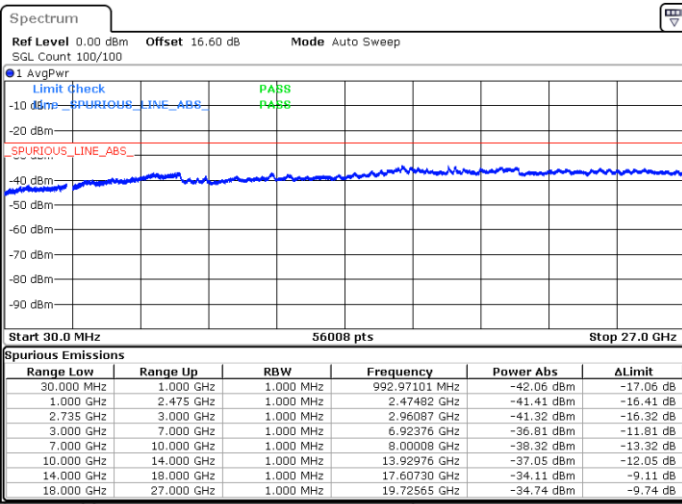

64QAM

Highest Channel / 1RB0 and 1RB99

Highest Channel / 1RB74 and 1RB0

Date: 16.JUN.2020 20:29:28

Date: 16.JUN.2020 20:28:26

Highest Channel / Full RB

N/A

Date: 16.JUN.2020 20:34:36

LTE Band 41CA/ 20MHz+5MHz

64QAM

Lowest Channel / 1RB0 and 1RB24

Lowest Channel / 1RB99 and 1RB0

Date: 16.JUN.2020 09:10:33

Date: 16.JUN.2020 09:05:26

Lowest Channel / Full RB

N/A

Date: 16.JUN.2020 09:11:34

LTE Band 41CA/ 20MHz+5MHz

64QAM

Middle Channel / 1RB0 and 1RB24

Middle Channel / 1RB99 and 1RB0

Date: 16.JUN.2020 09:24:13

Date: 16.JUN.2020 09:29:20

Middle Channel / Full RB