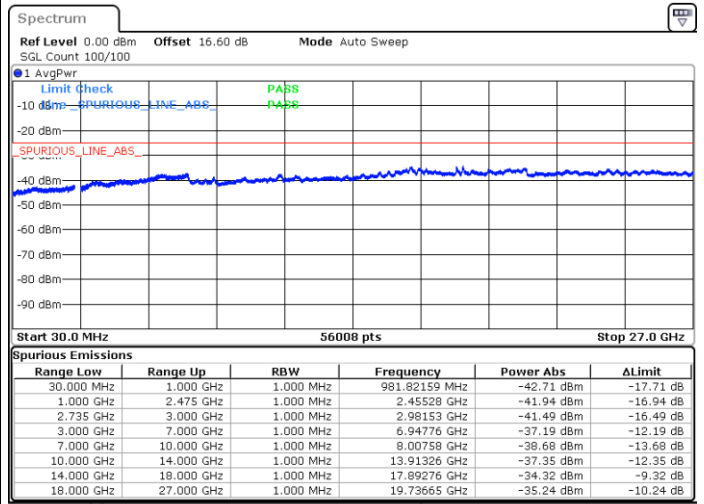

Lowest Channel / 1RB0 and 1RB99

Lowest Channel / 1RB24 and 1RB0

Date: 14.JUN.2020 20:34:38

Date: 14.JUN.2020 20:29:27

Lowest Channel / Full RB

N/A

Date: 14.JUN.2020 20:35:40

LTE Band 41CA/ 5MHz+20MHz

64QAM

Middle Channel / 1RB0 and 1RB99

Middle Channel / 1RB24 and 1RB0

Date: 14.JUN.2020 20:58:46

Date: 14.JUN.2020 21:03:57

Middle Channel / Full RB

N/A

Date: 14.JUN.2020 20:57:44

LTE Band 41CA/ 5MHz+20MHz

64QAM

Highest Channel / 1RB0 and 1RB99

Highest Channel / 1RB24 and 1RB0

Date: 14.JUN.2020 22:36:31

Date: 14.JUN.2020 22:35:30

Highest Channel / Full RB

N/A