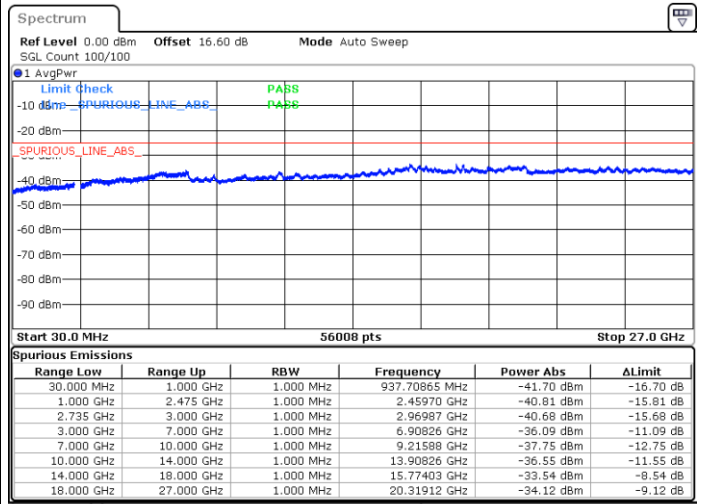

N/A

Date: 17.JUN.2020 13:50:50

LTE Band 41CA/ 20MHz+15MHz

16QAM

Highest Channel / 1RB0 and 1RB74

Highest Channel / 1RB99 and 1RB0

Date: 17.JUN.2020 15:36:18

Date: 17.JUN.2020 15:33:13

Highest Channel / Full RB

N/A

Date: 17.JUN.2020 15:39:22

LTE Band 41CA/ 20MHz+20MHz

16QAM

Lowest Channel / 1RB0 and 1RB99

Lowest Channel / 1RB99 and 1RB0

Date: 17.JUN.2020 14:27:14