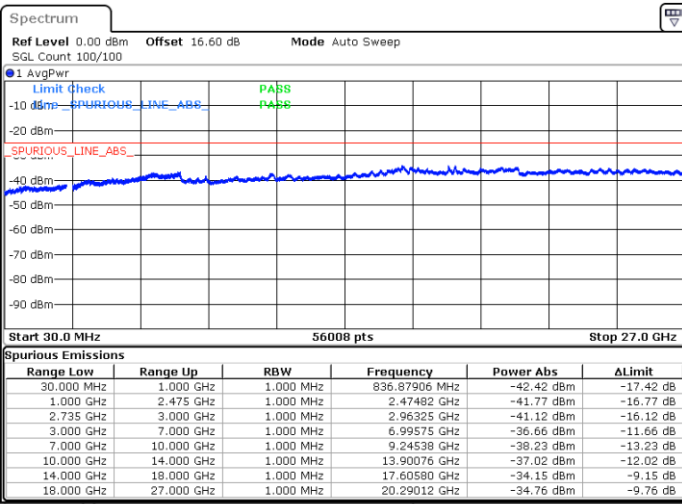

Date: 16.JUN.2020 11:47:52

LTE Band 41CA/ 15MHz+10MHz

64QAM

Highest Channel / 1RB0 and 1RB49

Highest Channel / 1RB74 and 1RB0

Date: 16.JUN.2020 11:32:46

Date: 16.JUN.2020 11:31:44

Highest Channel / Full RB

N/A

Date: 16.JUN.2020 11:37:53

LTE Band 41CA/ 15MHz+15MHz

64QAM

Lowest Channel / 1RB0 and 1RB74

Lowest Channel / 1RB74 and 1RB0

Date: 16.JUN.2020 17:43:24

Date: 16.JUN.2020 17:38:16