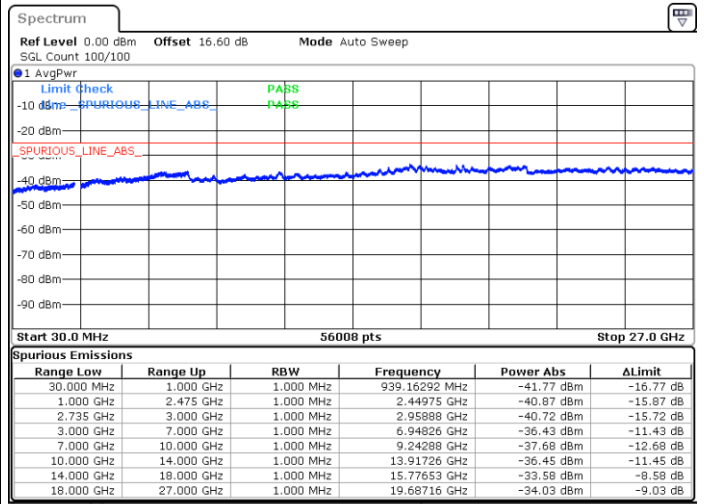

N/A

Date: 17.JUN.2020 13:50:50

LTE Band 41CA/ 20MHz+15MHz

16QAM

Highest Channel / 1RB0 and 1RB74

Highest Channel / 1RB99 and 1RB0

Date: 17.JUN.2020 15:36:18

Date: 17.JUN.2020 15:33:13

Highest Channel / Full RB

N/A

Date: 17.JUN.2020 15:39:22

LTE Band 41CA/ 20MHz+20MHz

16QAM

Lowest Channel / 1RB0 and 1RB99

Lowest Channel / 1RB99 and 1RB0

Date: 17.JUN.2020 14:27:14

Date: 17.JUN.2020 14:24:08

Lowest Channel / Full RB

N/A

Date: 17.JUN.2020 14:30:22

LTE Band 41CA/ 20MHz+20MHz

16QAM

MiddleChannel / 1RB0 and 1RB99

Middle Channel / 1RB99 and 1RB0