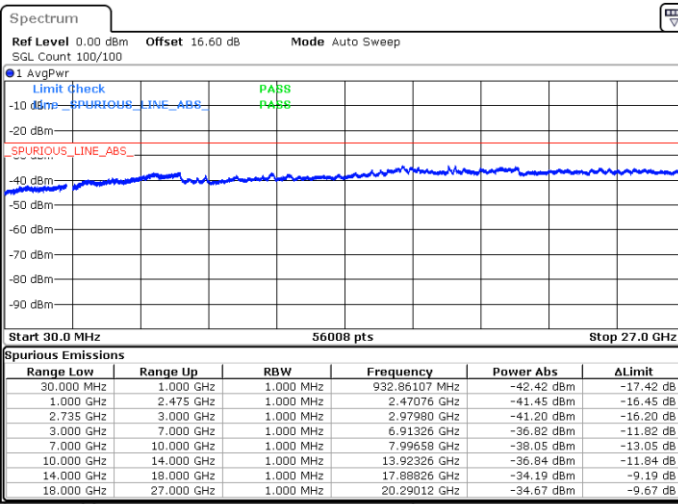

N/A

Date: 16.JUN.2020 11:37:53

LTE Band 41CA/ 15MHz+15MHz

64QAM

Lowest Channel / 1RB0 and 1RB74

Lowest Channel / 1RB74 and 1RB0

Date: 16.JUN.2020 17:43:24

Date: 16.JUN.2020 17:38:16

Lowest Channel / Full RB

N/A

Date: 16.JUN.2020 17:44:26

LTE Band 41CA/ 15MHz+15MHz

64QAM

Middle Channel / 1RB0 and 1RB74

Middle Channel / 1RB74 and 1RB0

Date: 16.JUN.2020 19:43:42

Date: 16.JUN.2020 19:48:51

Middle Channel / Full RB

N/A

Date: 16.JUN.2020 19:42:40

LTE Band 41CA/ 15MHz+15MHz

64QAM

Highest Channel / 1RB0 and 1RB74

Highest Channel / 1RB74 and 1RB0

Date: 16.JUN.2020 18:06:01

Date: 16.JUN.2020 18:05:00

Highest Channel / Full RB

N/A

Date: 16.JUN.2020 18:11:09

LTE Band 41CA/ 15MHz+20MHz

64QAM

Lowest Channel / 1RB0 and 1RB99