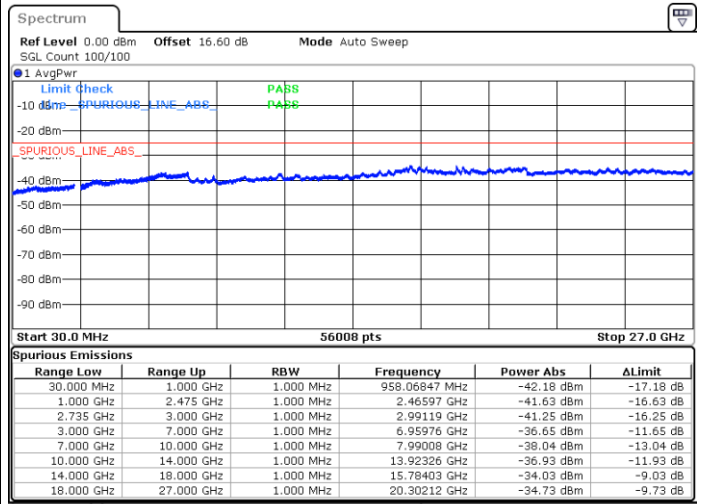

Lowest Channel / 1RB74 and 1RB0

Date: 16.JUN.2020 20:04:29

Date: 16.JUN.2020 19:59:22

Lowest Channel / Full RB

N/A

Date: 16.JUN.2020 20:05:31

LTE Band 41CA/ 15MHz+20MHz

64QAM

Middle Channel / 1RB0 and 1RB99

Middle Channel / 1RB74 and 1RB0

Date: 16.JUN.2020 20:41:21

Date: 16.JUN.2020 20:46:29

Middle Channel / Full RB

N/A

Date: 16.JUN.2020 20:40:19

LTE Band 41CA/ 15MHz+20MHz

64QAM

Highest Channel / 1RB0 and 1RB99

Highest Channel / 1RB74 and 1RB0

Date: 16.JUN.2020 20:29:28

Date: 16.JUN.2020 20:28:26

Highest Channel / Full RB

N/A

Date: 16.JUN.2020 20:34:36