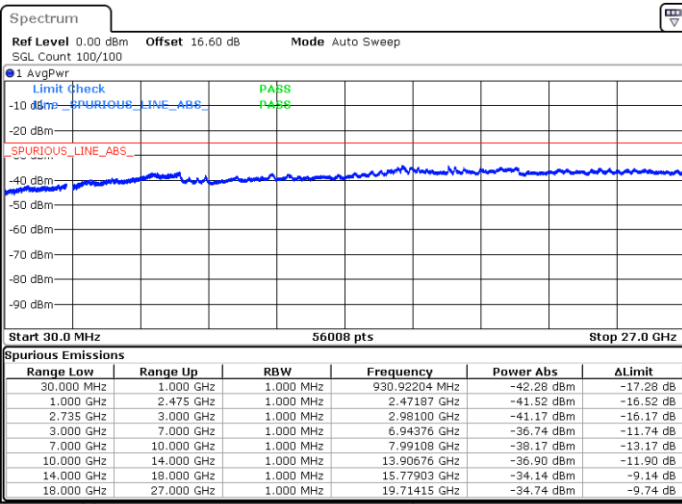

Date: 14.JUN.2020 22:41:44

LTE Band 41CA/ 10MHz+15MHz

64QAM

Lowest Channel / 1RB0 and 1RB74

Lowest Channel / 1RB49 and 1RB0

Date: 16.JUN.2020 10:05:52

Date: 16.JUN.2020 10:00:44

Lowest Channel / Full RB

N/A

Date: 16.JUN.2020 10:06:53

LTE Band 41CA/ 10MHz+15MHz

64QAM

MiddleChannel / 1RB0 and 1RB74

Middle Channel / 1RB49 and 1RB0

Date: 16.JUN.2020 10:49:05

Date: 16.JUN.2020 10:54:12

Middle Channel / Full RB

N/A

Date: 16.JUN.2020 10:48:03

LTE Band 41CA/ 10MHz+15MHz

64QAM

Highest Channel / 1RB0 and 1RB74

Highest Channel / 1RB49 and 1RB0

Date: 16.JUN.2020 10:25:44

Date: 16.JUN.2020 10:24:43

Highest Channel / Full RB

N/A

Date: 16.JUN.2020 10:30:52

LTE Band 41CA/ 10MHz+20MHz

64QAM

Lowest Channel / 1RB0 and 1RB99

Lowest Channel / 1RB49 and 1RB0