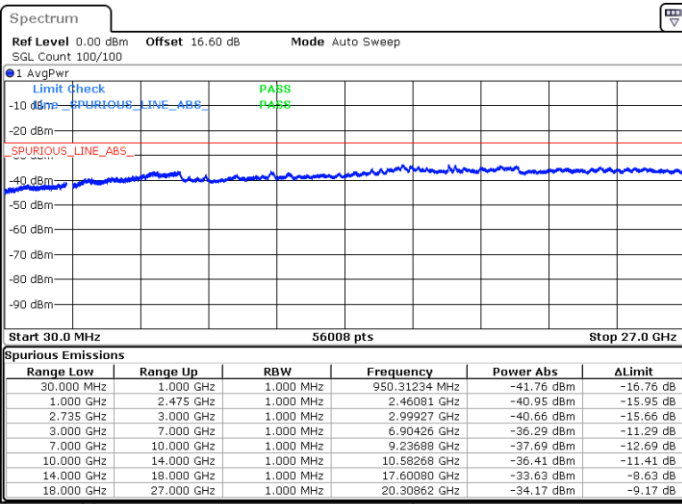

Date: 17.JUN.2020 14:47:23

Date: 17.JUN.2020 14:50:30

Middle Channel / Full RB

N/A

Date: 17.JUN.2020 14:44:16

LTE Band 41CA/ 20MHz+20MHz

16QAM

Highest Channel / 1RB0 and 1RB99

Highest Channel / 1RB99 and 1RB0

Date: 17.JUN.2020 16:04:08

Date: 17.JUN.2020 16:01:02

Highest Channel / Full RB

N/A

Date: 17.JUN.2020 16:07:16

LTE Band 41CA/ 5MHz+20MHz

64QAM

Lowest Channel / 1RB0 and 1RB99

Lowest Channel / 1RB24 and 1RB0

Date: 14.JUN.2020 20:34:38

Date: 14.JUN.2020 20:29:27

Lowest Channel / Full RB

N/A

Date: 14.JUN.2020 20:35:40

LTE Band 41CA/ 5MHz+20MHz