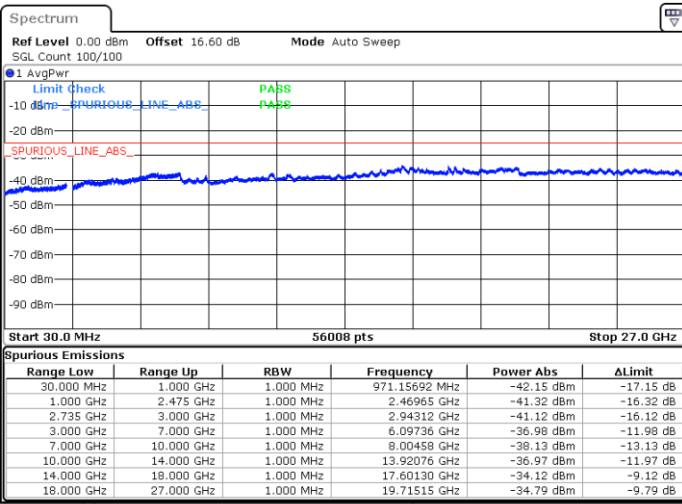

LTE Band 41CA/ 20MHz+5MHz

64QAM

Lowest Channel / 1RB0 and 1RB24

Lowest Channel / 1RB99 and 1RB0

Date: 16.JUN.2020 09:10:33

Date: 16.JUN.2020 09:05:26

Lowest Channel / Full RB

N/A

Date: 16.JUN.2020 09:11:34

LTE Band 41CA/ 20MHz+5MHz

64QAM

Middle Channel / 1RB0 and 1RB24

Middle Channel / 1RB99 and 1RB0

Date: 16.JUN.2020 09:24:13

Date: 16.JUN.2020 09:29:20

Middle Channel / Full RB

N/A

Date: 16.JUN.2020 09:23:12

LTE Band 41CA/ 20MHz+5MHz

64QAM

Highest Channel / 1RB0 and 1RB24

Highest Channel / 1RB99 and 1RB0

Date: 16.JUN.2020 09:42:37

Date: 16.JUN.2020 09:41:36