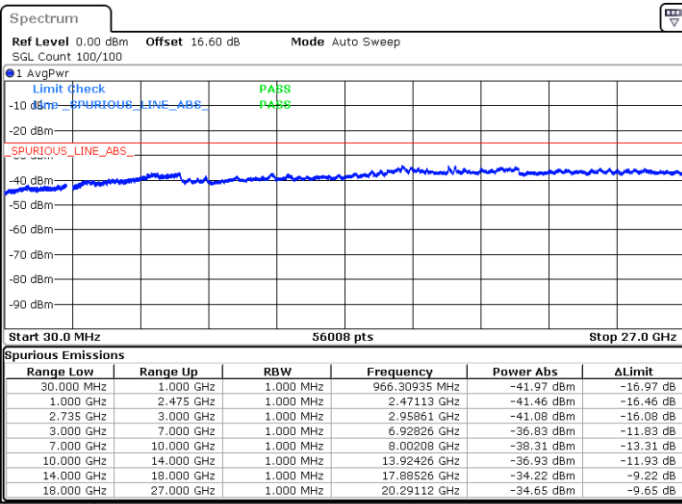

LTE Band 41CA/ 15MHz+10MHz

64QAM

Middle Channel / 1RB0 and 1RB49

Middle Channel / 1RB74 and 1RB0

Date: 16.JUN.2020 11:48:54

Date: 16.JUN.2020 11:54:01

Middle Channel / Full RB

N/A

Date: 16.JUN.2020 11:47:52

LTE Band 41CA/ 15MHz+10MHz

64QAM

Highest Channel / 1RB0 and 1RB49

Highest Channel / 1RB74 and 1RB0

Date: 16.JUN.2020 11:32:46

Date: 16.JUN.2020 11:31:44

Highest Channel / Full RB