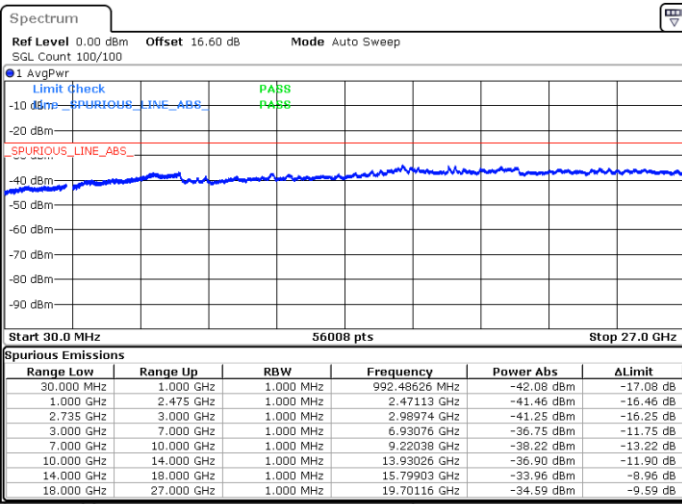

Lowest Channel / 1RB74 and 1RB0

Date: 16.JUN.2020 20:04:29

Date: 16.JUN.2020 19:59:22

Lowest Channel / Full RB

N/A

Date: 16.JUN.2020 20:05:31

LTE Band 41CA/ 15MHz+20MHz

64QAM

Middle Channel / 1RB0 and 1RB99

Middle Channel / 1RB74 and 1RB0

Date: 16.JUN.2020 20:41:21

Date: 16.JUN.2020 20:46:29

Middle Channel / Full RB

N/A

Date: 16.JUN.2020 20:40:19

LTE Band 41CA/ 15MHz+20MHz

64QAM

Highest Channel / 1RB0 and 1RB99

Highest Channel / 1RB74 and 1RB0

Date: 16.JUN.2020 20:29:28

Date: 16.JUN.2020 20:28:26

Highest Channel / Full RB

N/A

Date: 16.JUN.2020 20:34:36