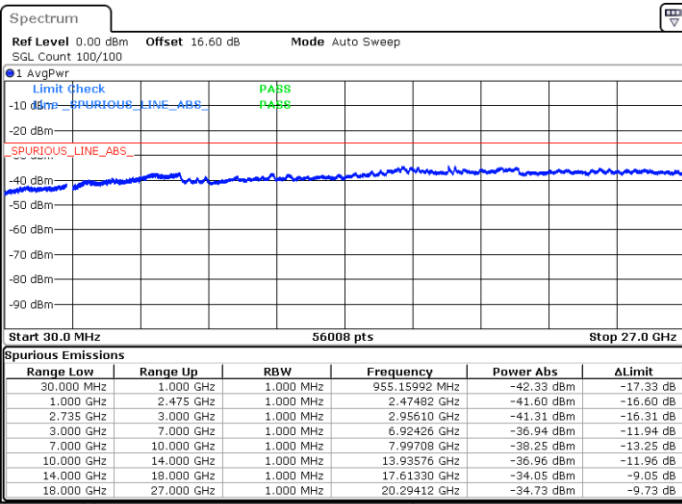

Middle Channel / Full RB

N/A

Date: 16.JUN.2020 10:48:03

LTE Band 41CA/ 10MHz+15MHz

64QAM

Highest Channel / 1RB0 and 1RB74

Highest Channel / 1RB49 and 1RB0

Date: 16.JUN.2020 10:25:44

Date: 16.JUN.2020 10:24:43

Highest Channel / Full RB

N/A

Date: 16.JUN.2020 10:30:52

LTE Band 41CA/ 10MHz+20MHz

64QAM

Lowest Channel / 1RB0 and 1RB99

Lowest Channel / 1RB49 and 1RB0

Date: 16.JUN.2020 15:25:17

Date: 16.JUN.2020 15:20:09

Lowest Channel / Full RB

N/A

Date: 16.JUN.2020 15:26:19

LTE Band 41CA/ 10MHz+20MHz

64QAM

Middle Channel / 1RB0 and 1RB99