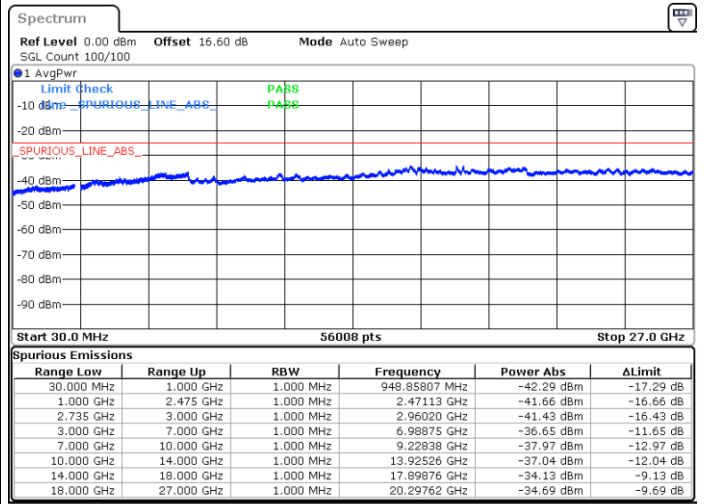

Middle Channel / 1RB0 and 1RB99

Middle Channel / 1RB74 and 1RB0

Date: 16.JUN.2020 20:41:21

Date: 16.JUN.2020 20:46:29

Middle Channel / Full RB

N/A

Date: 16.JUN.2020 20:40:19

LTE Band 41CA/ 15MHz+20MHz

64QAM

Highest Channel / 1RB0 and 1RB99

Highest Channel / 1RB74 and 1RB0

Date: 16.JUN.2020 20:29:28

Date: 16.JUN.2020 20:28:26

Highest Channel / Full RB

N/A

Date: 16.JUN.2020 20:34:36

LTE Band 41CA/ 20MHz+5MHz

64QAM

Lowest Channel / 1RB0 and 1RB24

Lowest Channel / 1RB99 and 1RB0

Date: 16.JUN.2020 09:10:33

Date: 16.JUN.2020 09:05:26

Lowest Channel / Full RB

N/A