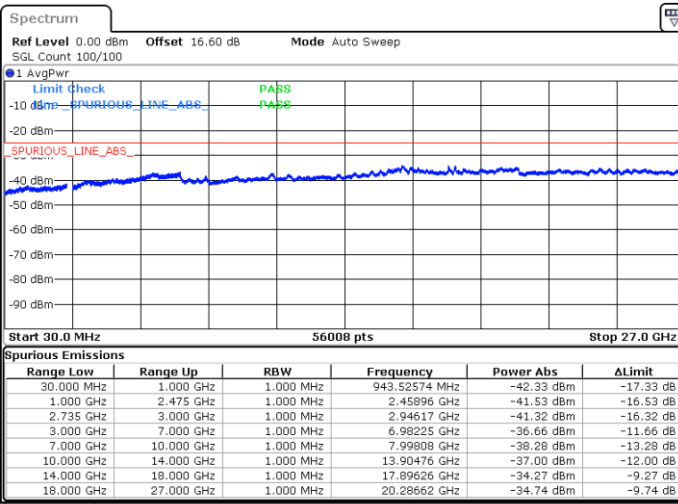

Lowest Channel / Full RB

N/A

Date: 16.JUN.2020 10:06:53