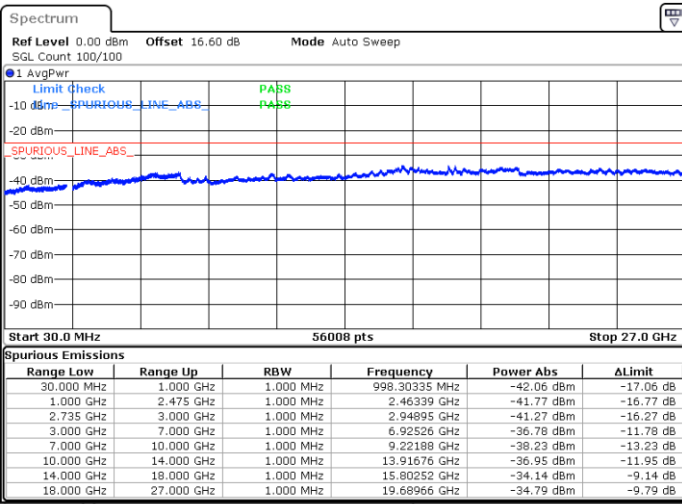

Date: 16.JUN.2020 15:25:17

Date: 16.JUN.2020 15:20:09

Lowest Channel / Full RB

N/A

Date: 16.JUN.2020 15:26:19

LTE Band 41CA/ 10MHz+20MHz

64QAM

Middle Channel / 1RB0 and 1RB99

Middle Channel / 1RB49 and 1RB0

Date: 16.JUN.2020 16:06:57

Date: 16.JUN.2020 16:12:05

Middle Channel / Full RB

N/A

Date: 16.JUN.2020 16:05:56

LTE Band 41CA/ 10MHz+20MHz

64QAM

Highest Channel / 1RB0 and 1RB99

Highest Channel / 1RB49 and 1RB0

Date: 16.JUN.2020 15:44:45

Date: 16.JUN.2020 15:43:44

Highest Channel / Full RB

N/A

Date: 16.JUN.2020 15:49:55

LTE Band 41CA/ 15MHz+10MHz