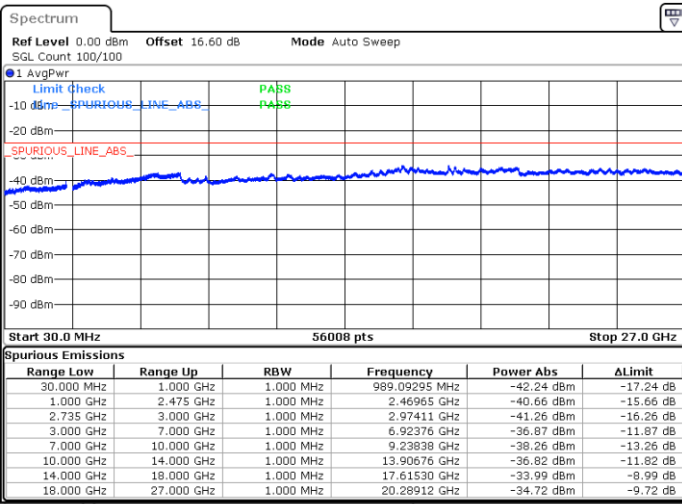

N/A

Date: 16.JUN.2020 09:23:12

LTE Band 41CA/ 20MHz+5MHz

64QAM

Highest Channel / 1RB0 and 1RB24

Highest Channel / 1RB99 and 1RB0

Date: 16.JUN.2020 09:42:37

Date: 16.JUN.2020 09:41:36

Highest Channel / Full RB

N/A

Date: 16.JUN.2020 09:47:45

LTE Band 41CA/ 20MHz+10MHz

64QAM

Lowest Channel / 1RB0 and 1RB49

Lowest Channel / 1RB99 and 1RB0

Date: 16.JUN.2020 16:29:19

Date: 16.JUN.2020 16:24:12

Lowest Channel / Full RB

N/A

Date: 16.JUN.2020 16:30:20