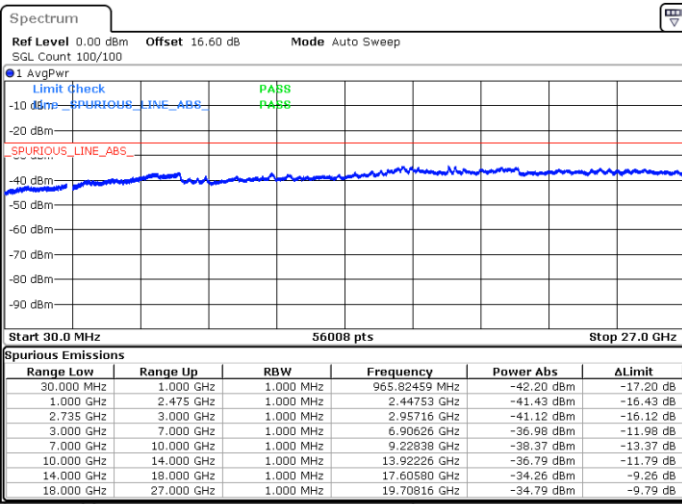

Date: 16.JUN.2020 09:11:34

LTE Band 41CA/ 20MHz+5MHz

64QAM

Middle Channel / 1RB0 and 1RB24

Middle Channel / 1RB99 and 1RB0

Date: 16.JUN.2020 09:24:13

Date: 16.JUN.2020 09:29:20

Middle Channel / Full RB

N/A

Date: 16.JUN.2020 09:23:12

LTE Band 41CA/ 20MHz+5MHz

64QAM

Highest Channel / 1RB0 and 1RB24

Highest Channel / 1RB99 and 1RB0

Date: 16.JUN.2020 09:42:37

Date: 16.JUN.2020 09:41:36

Highest Channel / Full RB

N/A

Date: 16.JUN.2020 09:47:45

LTE Band 41CA/ 20MHz+10MHz

64QAM

Lowest Channel / 1RB0 and 1RB49

Lowest Channel / 1RB99 and 1RB0

Date: 16.JUN.2020 16:29:19