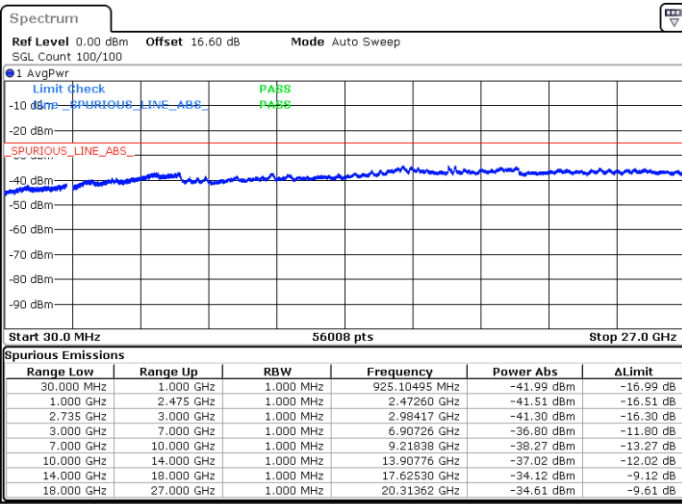

Highest Channel / 1RB0 and 1RB99

Highest Channel / 1RB49 and 1RB0

Date: 16.JUN.2020 15:44:45

Date: 16.JUN.2020 15:43:44

Highest Channel / Full RB

N/A

Date: 16.JUN.2020 15:49:55

LTE Band 41CA/ 15MHz+10MHz

64QAM

Lowest Channel / 1RB0 and 1RB49

Lowest Channel / 1RB74 and 1RB0

Date: 16.JUN.2020 11:11:20

Date: 16.JUN.2020 11:06:12

Lowest Channel / Full RB

N/A

Date: 16.JUN.2020 11:12:22

LTE Band 41CA/ 15MHz+10MHz

64QAM

Middle Channel / 1RB0 and 1RB49

Middle Channel / 1RB74 and 1RB0

Date: 16.JUN.2020 11:48:54

Date: 16.JUN.2020 11:54:01

Middle Channel / Full RB

N/A