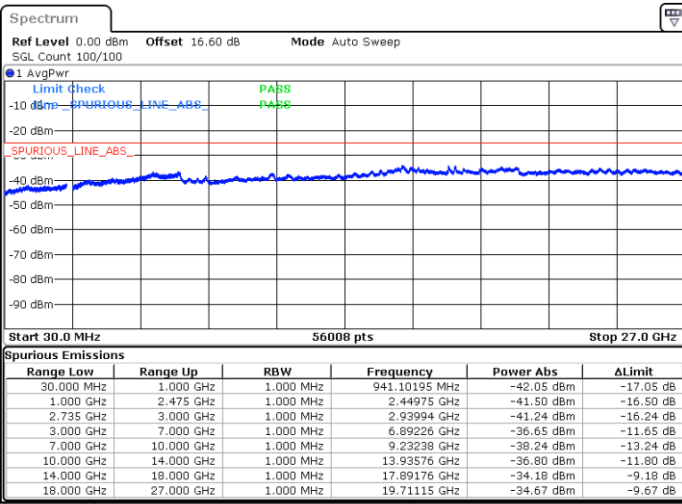

Date: 16.JUN.2020 18:06:01

Date: 16.JUN.2020 18:05:00

Highest Channel / Full RB

N/A

Date: 16.JUN.2020 18:11:09

LTE Band 41CA/ 15MHz+20MHz

64QAM

Lowest Channel / 1RB0 and 1RB99

Lowest Channel / 1RB74 and 1RB0

Date: 16.JUN.2020 20:04:29

Date: 16.JUN.2020 19:59:22

Lowest Channel / Full RB

N/A

Date: 16.JUN.2020 20:05:31

LTE Band 41CA/ 15MHz+20MHz

64QAM

Middle Channel / 1RB0 and 1RB99

Middle Channel / 1RB74 and 1RB0

Date: 16.JUN.2020 20:41:21

Date: 16.JUN.2020 20:46:29

Middle Channel / Full RB

N/A

Date: 16.JUN.2020 20:40:19

LTE Band 41CA/ 15MHz+20MHz