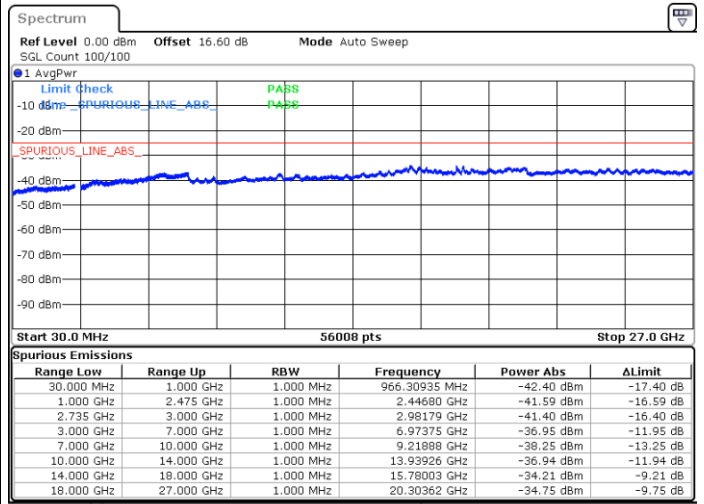

Date: 14.JUN.2020 22:41:44

LTE Band 41CA/ 10MHz+15MHz

64QAM

Lowest Channel / 1RB0 and 1RB74

Lowest Channel / 1RB49 and 1RB0

Date: 16.JUN.2020 10:05:52

Date: 16.JUN.2020 10:00:44

Lowest Channel / Full RB

N/A

Date: 16.JUN.2020 10:06:53

LTE Band 41CA/ 10MHz+15MHz

64QAM

MiddleChannel / 1RB0 and 1RB74

Middle Channel / 1RB49 and 1RB0

Date: 16.JUN.2020 10:49:05

Date: 16.JUN.2020 10:54:12

Middle Channel / Full RB

N/A

Date: 16.JUN.2020 10:48:03

LTE Band 41CA/ 10MHz+15MHz

64QAM

Highest Channel / 1RB0 and 1RB74

Highest Channel / 1RB49 and 1RB0

Date: 16.JUN.2020 10:25:44

Date: 16.JUN.2020 10:24:43

Highest Channel / Full RB

N/A

Date: 16.JUN.2020 10:30:52

LTE Band 41CA/ 10MHz+20MHz

64QAM

Lowest Channel / 1RB0 and 1RB99

Lowest Channel / 1RB49 and 1RB0