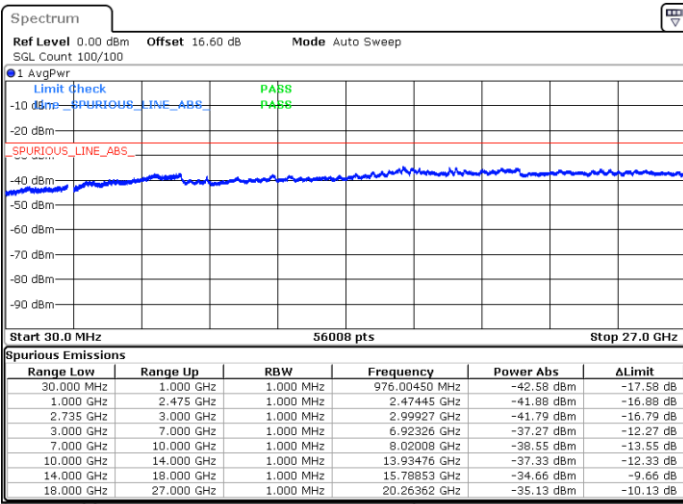

Highest Channel / 1RB99 and 1RB0

Date: 17.JUN.2020 16:04:08

Date: 17.JUN.2020 16:01:02

Highest Channel / Full RB

N/A

Date: 17.JUN.2020 16:07:16

LTE Band 41CA/ 5MHz+20MHz

64QAM

Lowest Channel / 1RB0 and 1RB99

Lowest Channel / 1RB24 and 1RB0

Date: 14.JUN.2020 20:34:38

Date: 14.JUN.2020 20:29:27

Lowest Channel / Full RB

N/A

Date: 14.JUN.2020 20:35:40

LTE Band 41CA/ 5MHz+20MHz