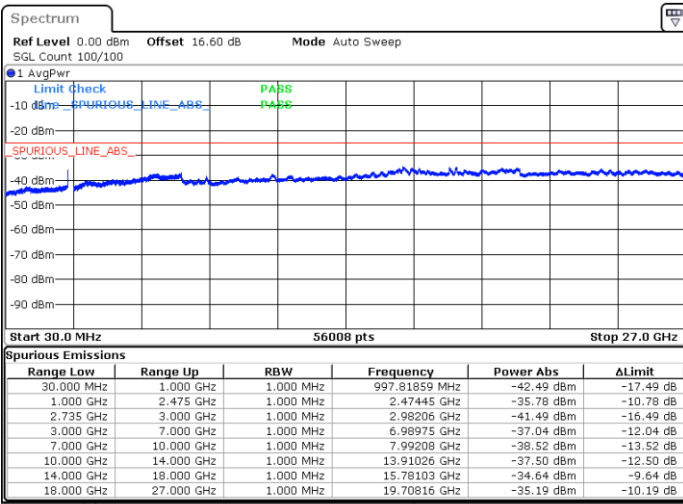

Date: 17.JUN.2020 14:47:23

Date: 17.JUN.2020 14:50:30

Middle Channel / Full RB

N/A

Date: 17.JUN.2020 14:44:16

LTE Band 41CA/ 20MHz+20MHz

16QAM

Highest Channel / 1RB0 and 1RB99

Highest Channel / 1RB99 and 1RB0

Date: 17.JUN.2020 16:04:08

Date: 17.JUN.2020 16:01:02

Highest Channel / Full RB

N/A

Date: 17.JUN.2020 16:07:16

LTE Band 41CA/ 5MHz+20MHz

64QAM

Lowest Channel / 1RB0 and 1RB99

Lowest Channel / 1RB24 and 1RB0

Date: 14.JUN.2020 20:34:38

Date: 14.JUN.2020 20:29:27

Lowest Channel / Full RB

N/A

Date: 14.JUN.2020 20:35:40

LTE Band 41CA/ 5MHz+20MHz