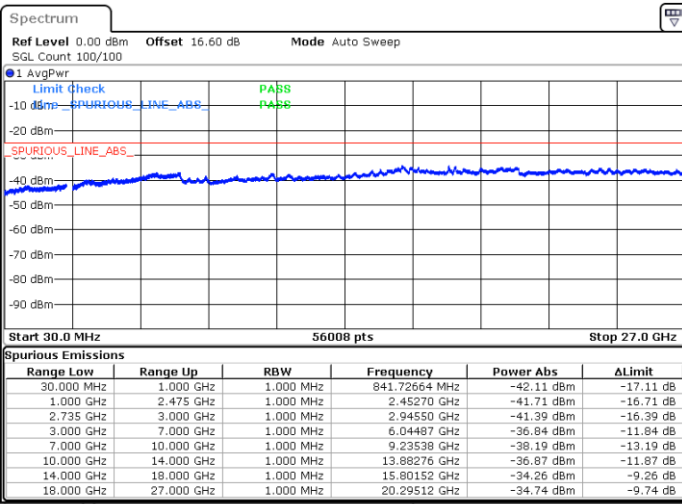

Date: 14.JUN.2020 22:41:44

LTE Band 41CA/ 10MHz+15MHz

64QAM

Lowest Channel / 1RB0 and 1RB74

Lowest Channel / 1RB49 and 1RB0

Date: 16.JUN.2020 10:05:52

Date: 16.JUN.2020 10:00:44

Lowest Channel / Full RB

N/A

Date: 16.JUN.2020 10:06:53

LTE Band 41CA/ 10MHz+15MHz

64QAM

MiddleChannel / 1RB0 and 1RB74

Middle Channel / 1RB49 and 1RB0

Date: 16.JUN.2020 10:49:05

Date: 16.JUN.2020 10:54:12

Middle Channel / Full RB

N/A

Date: 16.JUN.2020 10:48:03

LTE Band 41CA/ 10MHz+15MHz

64QAM

Highest Channel / 1RB0 and 1RB74

Highest Channel / 1RB49 and 1RB0

Date: 16.JUN.2020 10:25:44

Date: 16.JUN.2020 10:24:43

Highest Channel / Full RB

N/A

Date: 16.JUN.2020 10:30:52

LTE Band 41CA/ 10MHz+20MHz

64QAM

Lowest Channel / 1RB0 and 1RB99

Lowest Channel / 1RB49 and 1RB0