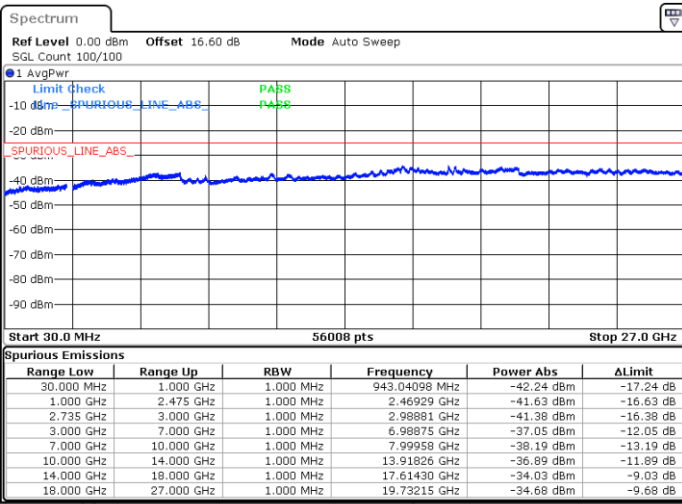

Date: 16.JUN.2020 09:11:34

LTE Band 41CA/ 20MHz+5MHz

64QAM

Middle Channel / 1RB0 and 1RB24

Middle Channel / 1RB99 and 1RB0

Date: 16.JUN.2020 09:24:13

Date: 16.JUN.2020 09:29:20

Middle Channel / Full RB

N/A

Date: 16.JUN.2020 09:23:12

LTE Band 41CA/ 20MHz+5MHz

64QAM

Highest Channel / 1RB0 and 1RB24

Highest Channel / 1RB99 and 1RB0

Date: 16.JUN.2020 09:42:37

Date: 16.JUN.2020 09:41:36

Highest Channel / Full RB

N/A

Date: 16.JUN.2020 09:47:45

LTE Band 41CA/ 20MHz+10MHz

64QAM

Lowest Channel / 1RB0 and 1RB49

Lowest Channel / 1RB99 and 1RB0

Date: 16.JUN.2020 16:29:19