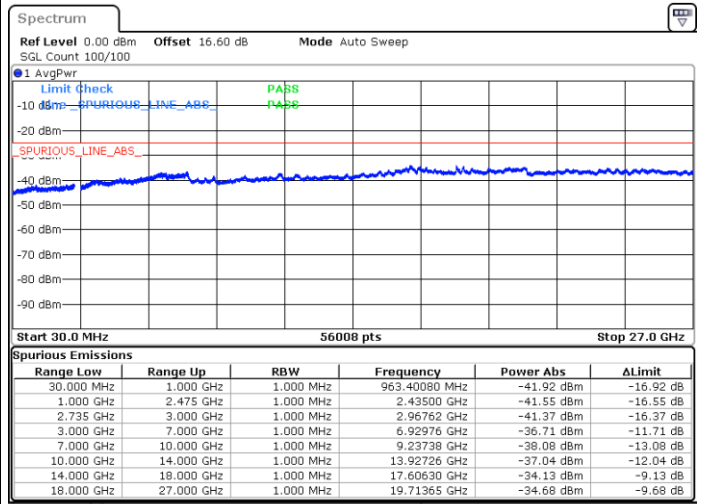

Highest Channel / 1RB0 and 1RB99

Highest Channel / 1RB49 and 1RB0

Date: 16.JUN.2020 15:44:45

Date: 16.JUN.2020 15:43:44

Highest Channel / Full RB

N/A

Date: 16.JUN.2020 15:49:55

LTE Band 41CA/ 15MHz+10MHz

64QAM

Lowest Channel / 1RB0 and 1RB49

Lowest Channel / 1RB74 and 1RB0

Date: 16.JUN.2020 11:11:20

Date: 16.JUN.2020 11:06:12

Lowest Channel / Full RB

N/A

Date: 16.JUN.2020 11:12:22

LTE Band 41CA/ 15MHz+10MHz

64QAM

Middle Channel / 1RB0 and 1RB49

Middle Channel / 1RB74 and 1RB0

Date: 16.JUN.2020 11:48:54

Date: 16.JUN.2020 11:54:01

Middle Channel / Full RB

N/A

Date: 16.JUN.2020 11:47:52

LTE Band 41CA/ 15MHz+10MHz

64QAM

Highest Channel / 1RB0 and 1RB49

Highest Channel / 1RB74 and 1RB0

Date: 16.JUN.2020 11:32:46

Date: 16.JUN.2020 11:31:44

Highest Channel / Full RB