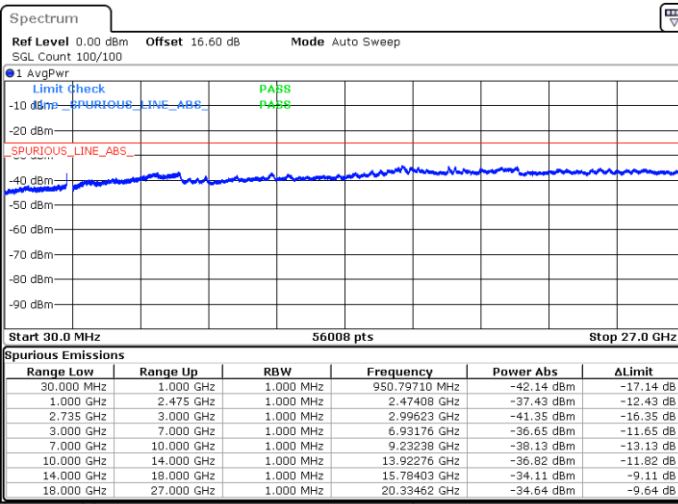

LTE Band 41CA/ 5MHz+20MHz

64QAM

Highest Channel / 1RB0 and 1RB99

Highest Channel / 1RB24 and 1RB0

Date: 14.JUN.2020 22:36:31

Date: 14.JUN.2020 22:35:30

Highest Channel / Full RB

N/A

Date: 14.JUN.2020 22:41:44

LTE Band 41CA/ 10MHz+15MHz

64QAM

Lowest Channel / 1RB0 and 1RB74

Lowest Channel / 1RB49 and 1RB0

Date: 16.JUN.2020 10:05:52

Date: 16.JUN.2020 10:00:44

Lowest Channel / Full RB

N/A

Date: 16.JUN.2020 10:06:53

LTE Band 41CA/ 10MHz+15MHz

64QAM

MiddleChannel / 1RB0 and 1RB74

Middle Channel / 1RB49 and 1RB0

Date: 16.JUN.2020 10:49:05

Date: 16.JUN.2020 10:54:12

Middle Channel / Full RB

N/A

Date: 16.JUN.2020 10:48:03

LTE Band 41CA/ 10MHz+15MHz

64QAM

Highest Channel / 1RB0 and 1RB74

Highest Channel / 1RB49 and 1RB0

Date: 16.JUN.2020 10:25:44