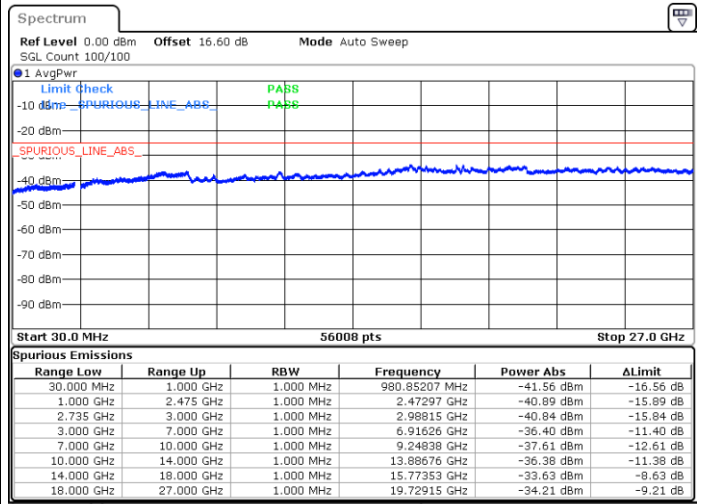

Date: 17.JUN.2020 14:24:08

Lowest Channel / Full RB

N/A

Date: 17.JUN.2020 14:30:22

LTE Band 41CA/ 20MHz+20MHz

16QAM

MiddleChannel / 1RB0 and 1RB99

Middle Channel / 1RB99 and 1RB0

Date: 17.JUN.2020 14:47:23

Date: 17.JUN.2020 14:50:30

Middle Channel / Full RB

N/A

Date: 17.JUN.2020 14:44:16

LTE Band 41CA/ 20MHz+20MHz

16QAM

Highest Channel / 1RB0 and 1RB99

Highest Channel / 1RB99 and 1RB0

Date: 17.JUN.2020 16:04:08

Date: 17.JUN.2020 16:01:02

Highest Channel / Full RB

N/A

Date: 17.JUN.2020 16:07:16

LTE Band 41CA/ 5MHz+20MHz

64QAM

Lowest Channel / 1RB0 and 1RB99

Lowest Channel / 1RB24 and 1RB0

Date: 14.JUN.2020 20:34:38

Date: 14.JUN.2020 20:29:27

Lowest Channel / Full RB

N/A

Date: 14.JUN.2020 20:35:40

LTE Band 41CA/ 5MHz+20MHz