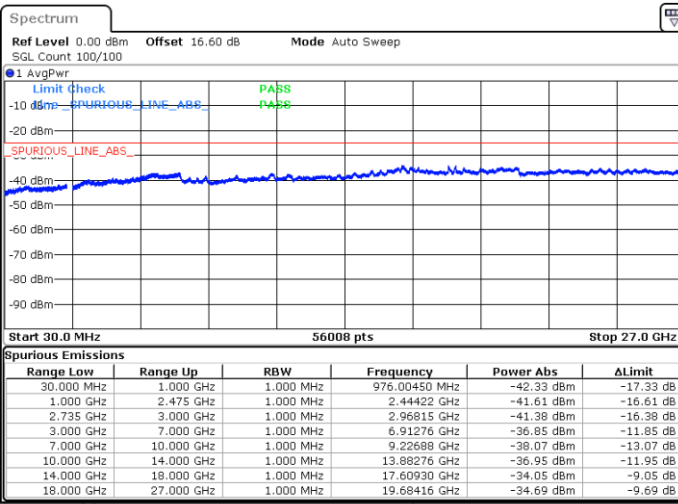

Lowest Channel / Full RB

N/A

Date: 16.JUN.2020 17:44:26

LTE Band 41CA/ 15MHz+15MHz

64QAM

Middle Channel / 1RB0 and 1RB74

Middle Channel / 1RB74 and 1RB0

Date: 16.JUN.2020 19:43:42

Date: 16.JUN.2020 19:48:51

Middle Channel / Full RB

N/A

Date: 16.JUN.2020 19:42:40

LTE Band 41CA/ 15MHz+15MHz

64QAM

Highest Channel / 1RB0 and 1RB74

Highest Channel / 1RB74 and 1RB0

Date: 16.JUN.2020 18:06:01

Date: 16.JUN.2020 18:05:00

Highest Channel / Full RB

N/A

Date: 16.JUN.2020 18:11:09

LTE Band 41CA/ 15MHz+20MHz

64QAM

Lowest Channel / 1RB0 and 1RB99

Lowest Channel / 1RB74 and 1RB0

Date: 16.JUN.2020 20:04:29

Date: 16.JUN.2020 19:59:22

Lowest Channel / Full RB

N/A

Date: 16.JUN.2020 20:05:31

LTE Band 41CA/ 15MHz+20MHz

64QAM