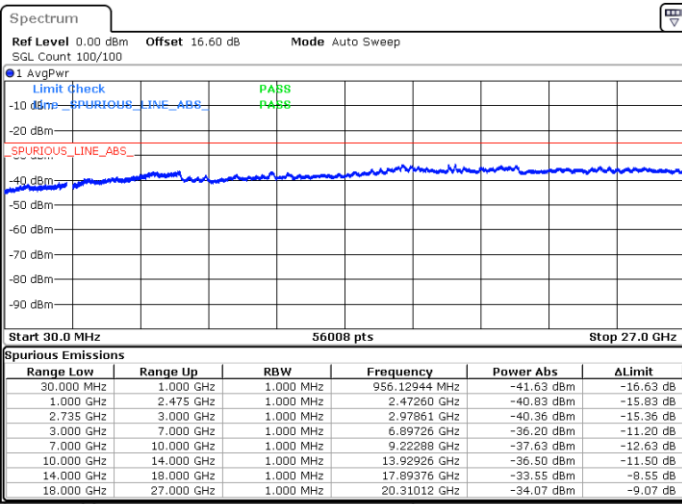

N/A

Date: 17.JUN.2020 13:50:50

LTE Band 41CA/ 20MHz+15MHz

16QAM

Highest Channel / 1RB0 and 1RB74

Highest Channel / 1RB99 and 1RB0

Date: 17.JUN.2020 15:36:18

Date: 17.JUN.2020 15:33:13

Highest Channel / Full RB

N/A

Date: 17.JUN.2020 15:39:22

LTE Band 41CA/ 20MHz+20MHz

16QAM

Lowest Channel / 1RB0 and 1RB99

Lowest Channel / 1RB99 and 1RB0

Date: 17.JUN.2020 14:27:14

Date: 17.JUN.2020 14:24:08

Lowest Channel / Full RB

N/A

Date: 17.JUN.2020 14:30:22

LTE Band 41CA/ 20MHz+20MHz

16QAM

MiddleChannel / 1RB0 and 1RB99

Middle Channel / 1RB99 and 1RB0