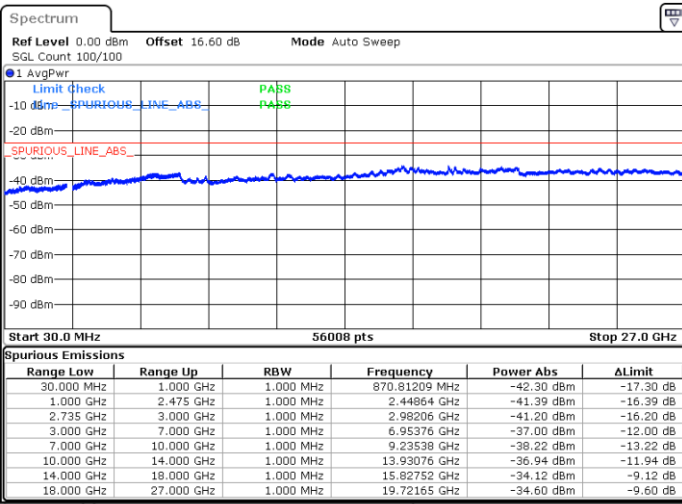

Date: 16.JUN.2020 15:25:17

Date: 16.JUN.2020 15:20:09

Lowest Channel / Full RB

N/A

Date: 16.JUN.2020 15:26:19

LTE Band 41CA/ 10MHz+20MHz

64QAM

Middle Channel / 1RB0 and 1RB99

Middle Channel / 1RB49 and 1RB0

Date: 16.JUN.2020 16:06:57

Date: 16.JUN.2020 16:12:05

Middle Channel / Full RB

N/A

Date: 16.JUN.2020 16:05:56

LTE Band 41CA/ 10MHz+20MHz

64QAM

Highest Channel / 1RB0 and 1RB99

Highest Channel / 1RB49 and 1RB0

Date: 16.JUN.2020 15:44:45

Date: 16.JUN.2020 15:43:44

Highest Channel / Full RB

N/A

Date: 16.JUN.2020 15:49:55

LTE Band 41CA/ 15MHz+10MHz