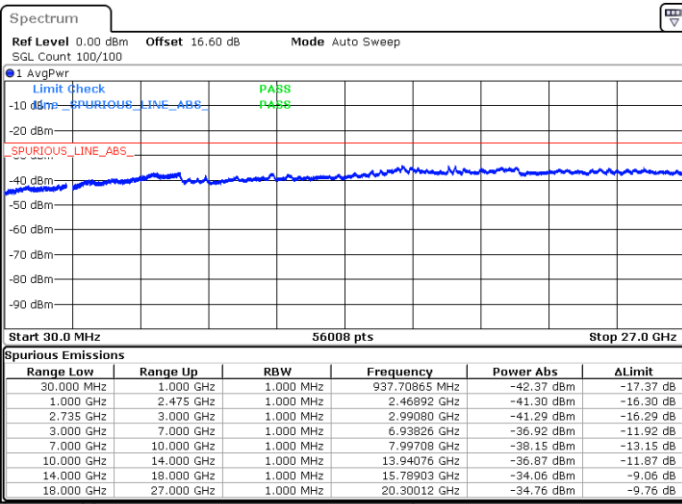

Date: 16.JUN.2020 11:47:52

LTE Band 41CA/ 15MHz+10MHz

64QAM

Highest Channel / 1RB0 and 1RB49

Highest Channel / 1RB74 and 1RB0

Date: 16.JUN.2020 11:32:46

Date: 16.JUN.2020 11:31:44

Highest Channel / Full RB

N/A

Date: 16.JUN.2020 11:37:53

LTE Band 41CA/ 15MHz+15MHz

64QAM

Lowest Channel / 1RB0 and 1RB74

Lowest Channel / 1RB74 and 1RB0

Date: 16.JUN.2020 17:43:24

Date: 16.JUN.2020 17:38:16

Lowest Channel / Full RB

N/A

Date: 16.JUN.2020 17:44:26

LTE Band 41CA/ 15MHz+15MHz

64QAM

Middle Channel / 1RB0 and 1RB74

Middle Channel / 1RB74 and 1RB0

Date: 16.JUN.2020 19:43:42