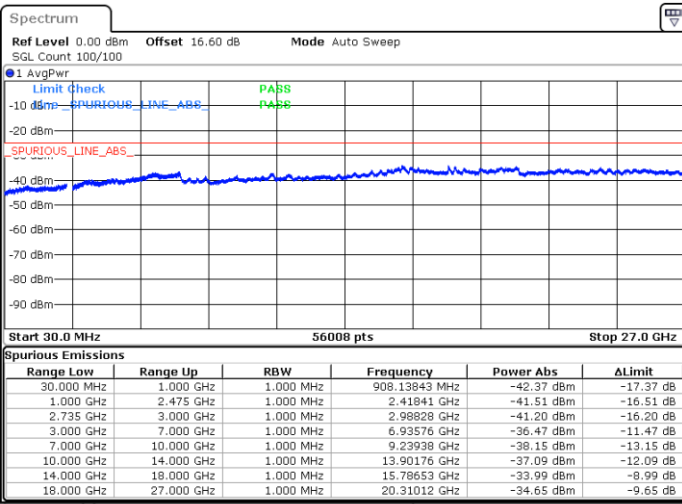

Highest Channel / 1RB0 and 1RB99

Highest Channel / 1RB49 and 1RB0

Date: 16.JUN.2020 15:44:45

Date: 16.JUN.2020 15:43:44

Highest Channel / Full RB

N/A

Date: 16.JUN.2020 15:49:55

LTE Band 41CA/ 15MHz+10MHz

64QAM

Lowest Channel / 1RB0 and 1RB49

Lowest Channel / 1RB74 and 1RB0

Date: 16.JUN.2020 11:11:20

Date: 16.JUN.2020 11:06:12

Lowest Channel / Full RB

N/A

Date: 16.JUN.2020 11:12:22