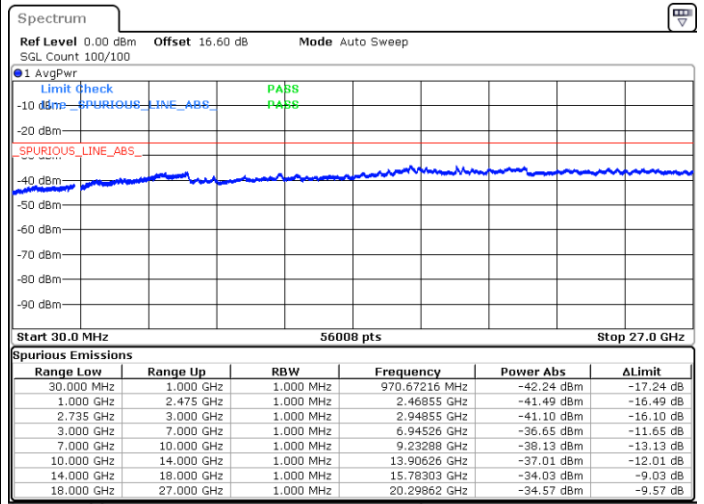

Date: 16.JUN.2020 15:25:17

Date: 16.JUN.2020 15:20:09

Lowest Channel / Full RB

N/A

Date: 16.JUN.2020 15:26:19

LTE Band 41CA/ 10MHz+20MHz

64QAM

Middle Channel / 1RB0 and 1RB99

Middle Channel / 1RB49 and 1RB0

Date: 16.JUN.2020 16:06:57

Date: 16.JUN.2020 16:12:05

Middle Channel / Full RB

N/A

Date: 16.JUN.2020 16:05:56

LTE Band 41CA/ 10MHz+20MHz

64QAM

Highest Channel / 1RB0 and 1RB99

Highest Channel / 1RB49 and 1RB0

Date: 16.JUN.2020 15:44:45

Date: 16.JUN.2020 15:43:44

Highest Channel / Full RB

N/A

Date: 16.JUN.2020 15:49:55

LTE Band 41CA/ 15MHz+10MHz