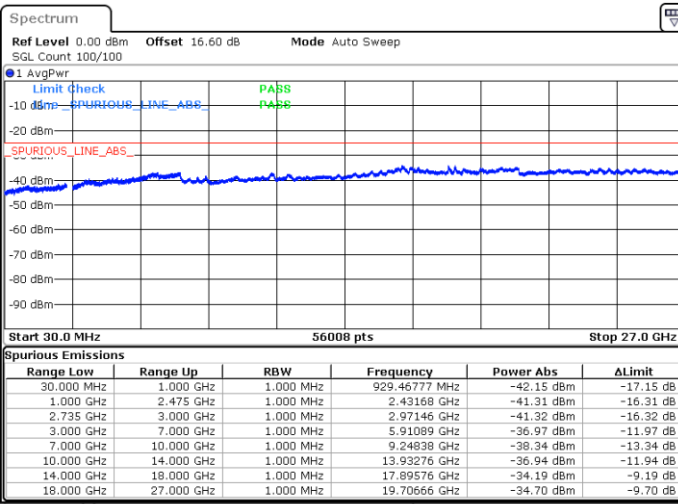

N/A

Date: 16.JUN.2020 11:37:53

LTE Band 41CA/ 15MHz+15MHz

64QAM

Lowest Channel / 1RB0 and 1RB74

Lowest Channel / 1RB74 and 1RB0

Date: 16.JUN.2020 17:43:24

Date: 16.JUN.2020 17:38:16

Lowest Channel / Full RB

N/A

Date: 16.JUN.2020 17:44:26

LTE Band 41CA/ 15MHz+15MHz

64QAM

Middle Channel / 1RB0 and 1RB74

Middle Channel / 1RB74 and 1RB0

Date: 16.JUN.2020 19:43:42

Date: 16.JUN.2020 19:48:51

Middle Channel / Full RB

N/A

Date: 16.JUN.2020 19:42:40

LTE Band 41CA/ 15MHz+15MHz

64QAM

Highest Channel / 1RB0 and 1RB74

Highest Channel / 1RB74 and 1RB0

Date: 16.JUN.2020 18:06:01

Date: 16.JUN.2020 18:05:00

Highest Channel / Full RB

N/A

Date: 16.JUN.2020 18:11:09

LTE Band 41CA/ 15MHz+20MHz

64QAM

Lowest Channel / 1RB0 and 1RB99