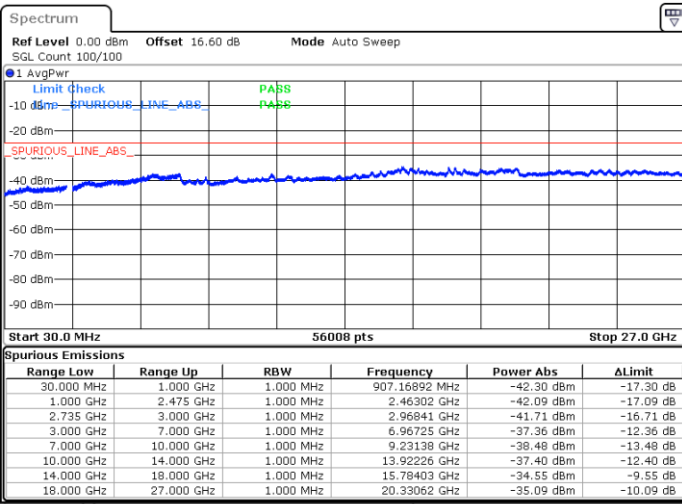

Lowest Channel / 1RB0 and 1RB99

Lowest Channel / 1RB24 and 1RB0

Date: 14.JUN.2020 20:34:38

Date: 14.JUN.2020 20:29:27

Lowest Channel / Full RB

N/A

Date: 14.JUN.2020 20:35:40

LTE Band 41CA/ 5MHz+20MHz

64QAM

Middle Channel / 1RB0 and 1RB99

Middle Channel / 1RB24 and 1RB0

Date: 14.JUN.2020 20:58:46

Date: 14.JUN.2020 21:03:57

Middle Channel / Full RB

N/A

Date: 14.JUN.2020 20:57:44

LTE Band 41CA/ 5MHz+20MHz

64QAM

Highest Channel / 1RB0 and 1RB99

Highest Channel / 1RB24 and 1RB0

Date: 14.JUN.2020 22:36:31

Date: 14.JUN.2020 22:35:30

Highest Channel / Full RB

N/A