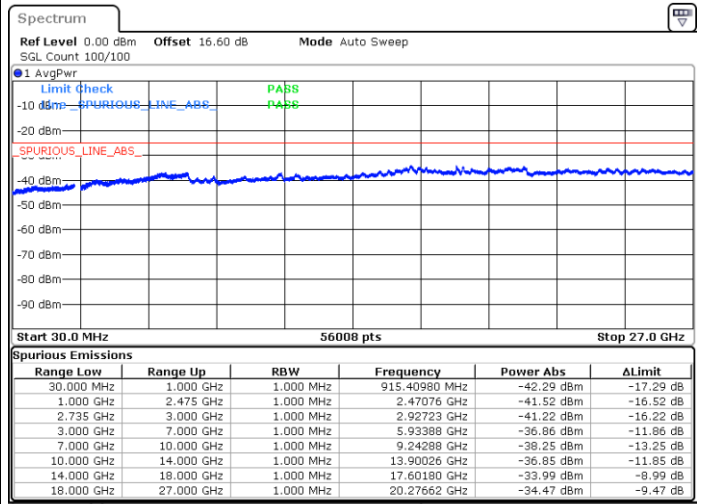

Date: 16.JUN.2020 18:06:01

Date: 16.JUN.2020 18:05:00

Highest Channel / Full RB

N/A

Date: 16.JUN.2020 18:11:09

LTE Band 41CA/ 15MHz+20MHz

64QAM

Lowest Channel / 1RB0 and 1RB99

Lowest Channel / 1RB74 and 1RB0

Date: 16.JUN.2020 20:04:29

Date: 16.JUN.2020 19:59:22

Lowest Channel / Full RB

N/A

Date: 16.JUN.2020 20:05:31

LTE Band 41CA/ 15MHz+20MHz

64QAM

Middle Channel / 1RB0 and 1RB99

Middle Channel / 1RB74 and 1RB0

Date: 16.JUN.2020 20:41:21

Date: 16.JUN.2020 20:46:29

Middle Channel / Full RB

N/A

Date: 16.JUN.2020 20:40:19

LTE Band 41CA/ 15MHz+20MHz