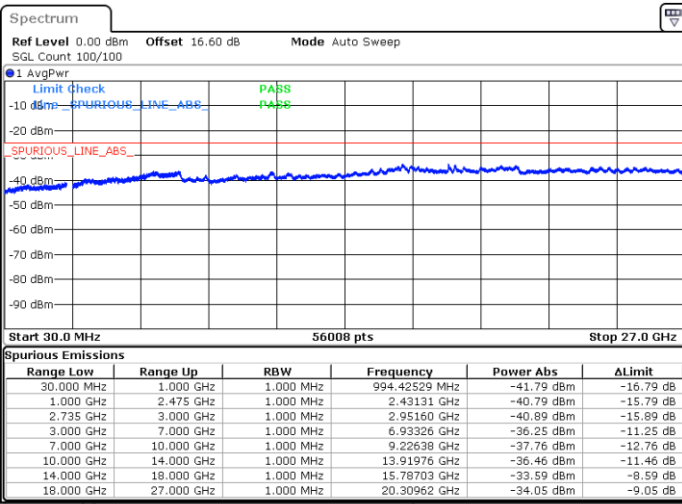

Date: 17.JUN.2020 14:47:23

Date: 17.JUN.2020 14:50:30

Middle Channel / Full RB

N/A

Date: 17.JUN.2020 14:44:16

LTE Band 41CA/ 20MHz+20MHz

16QAM

Highest Channel / 1RB0 and 1RB99

Highest Channel / 1RB99 and 1RB0

Date: 17.JUN.2020 16:04:08

Date: 17.JUN.2020 16:01:02

Highest Channel / Full RB

N/A

Date: 17.JUN.2020 16:07:16

LTE Band 41CA/ 5MHz+20MHz

64QAM

Lowest Channel / 1RB0 and 1RB99

Lowest Channel / 1RB24 and 1RB0

Date: 14.JUN.2020 20:34:38

Date: 14.JUN.2020 20:29:27

Lowest Channel / Full RB

N/A

Date: 14.JUN.2020 20:35:40

LTE Band 41CA/ 5MHz+20MHz