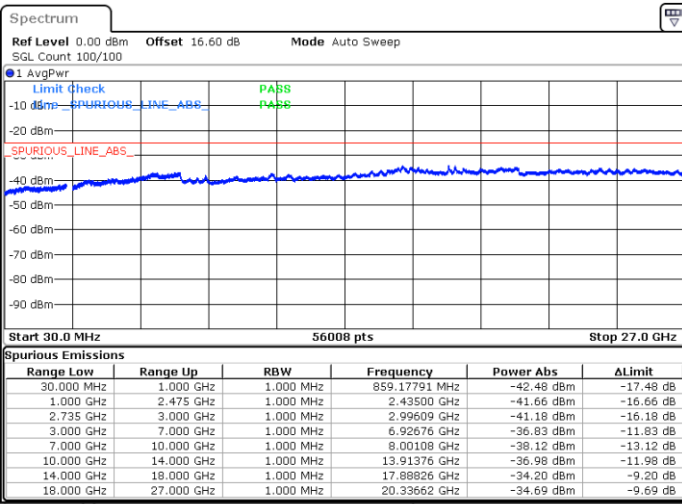

LTE Band 41CA/ 20MHz+5MHz

64QAM

Lowest Channel / 1RB0 and 1RB24

Lowest Channel / 1RB99 and 1RB0

Date: 16.JUN.2020 09:10:33

Date: 16.JUN.2020 09:05:26

Lowest Channel / Full RB

N/A

Date: 16.JUN.2020 09:11:34

LTE Band 41CA/ 20MHz+5MHz

64QAM

Middle Channel / 1RB0 and 1RB24

Middle Channel / 1RB99 and 1RB0

Date: 16.JUN.2020 09:24:13

Date: 16.JUN.2020 09:29:20

Middle Channel / Full RB

N/A

Date: 16.JUN.2020 09:23:12

LTE Band 41CA/ 20MHz+5MHz

64QAM

Highest Channel / 1RB0 and 1RB24

Highest Channel / 1RB99 and 1RB0

Date: 16.JUN.2020 09:42:37

Date: 16.JUN.2020 09:41:36