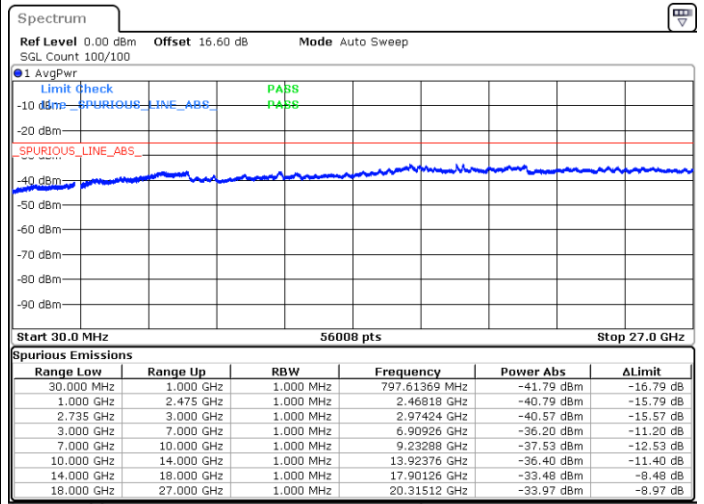

LTE Band 41CA/ 20MHz+15MHz

16QAM

Lowest Channel / 1RB0 and 1RB74

Lowest Channel / 1RB99 and 1RB0

Date: 16.JUN.2020 21:18:36

Date: 16.JUN.2020 21:15:31

Lowest Channel / Full RB

N/A

Date: 16.JUN.2020 21:21:41

LTE Band 41CA/ 20MHz+15MHz

16QAM

Middle Channel / 1RB0 and 1RB74

Middle Channel / 1RB99 and 1RB0

Date: 17.JUN.2020 13:53:55

Date: 17.JUN.2020 13:56:59

Middle Channel / Full RB

N/A

Date: 17.JUN.2020 13:50:50

LTE Band 41CA/ 20MHz+15MHz

16QAM

Highest Channel / 1RB0 and 1RB74

Highest Channel / 1RB99 and 1RB0

Date: 17.JUN.2020 15:36:18

Date: 17.JUN.2020 15:33:13

Highest Channel / Full RB

N/A

Date: 17.JUN.2020 15:39:22

LTE Band 41CA/ 20MHz+20MHz

16QAM

Lowest Channel / 1RB0 and 1RB99

Lowest Channel / 1RB99 and 1RB0

Date: 17.JUN.2020 14:27:14