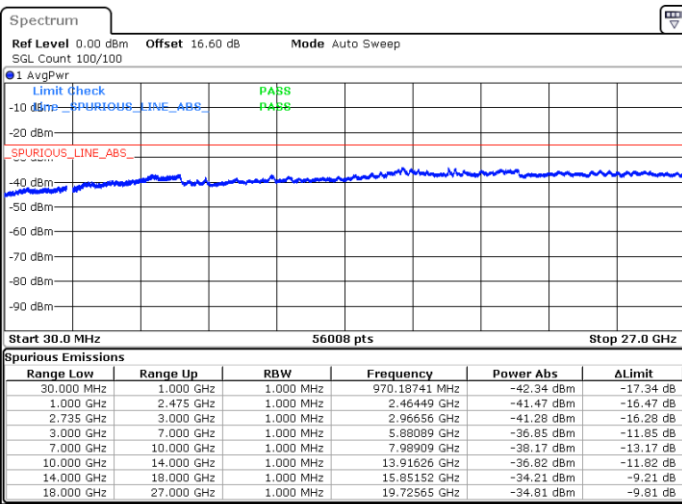

Date: 16.JUN.2020 11:47:52

LTE Band 41CA/ 15MHz+10MHz

64QAM

Highest Channel / 1RB0 and 1RB49

Highest Channel / 1RB74 and 1RB0

Date: 16.JUN.2020 11:32:46

Date: 16.JUN.2020 11:31:44

Highest Channel / Full RB

N/A

Date: 16.JUN.2020 11:37:53

LTE Band 41CA/ 15MHz+15MHz

64QAM

Lowest Channel / 1RB0 and 1RB74

Lowest Channel / 1RB74 and 1RB0

Date: 16.JUN.2020 17:43:24

Date: 16.JUN.2020 17:38:16