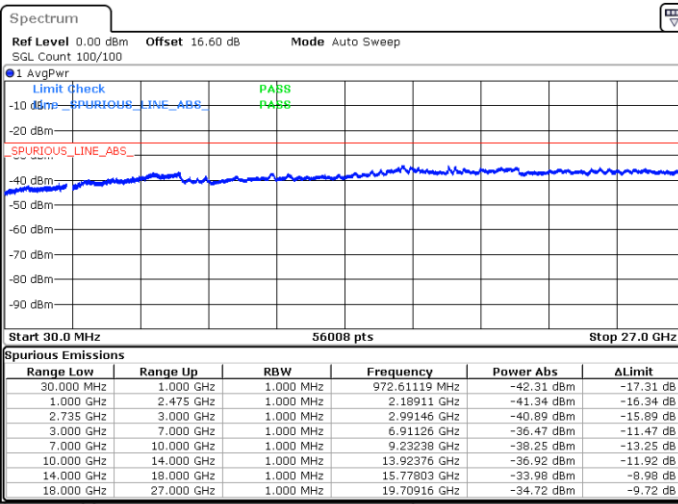

Middle Channel / 1RB0 and 1RB99

Middle Channel / 1RB74 and 1RB0

Date: 16.JUN.2020 20:41:21

Date: 16.JUN.2020 20:46:29

Middle Channel / Full RB

N/A

Date: 16.JUN.2020 20:40:19

LTE Band 41CA/ 15MHz+20MHz

64QAM

Highest Channel / 1RB0 and 1RB99

Highest Channel / 1RB74 and 1RB0

Date: 16.JUN.2020 20:29:28

Date: 16.JUN.2020 20:28:26

Highest Channel / Full RB

N/A

Date: 16.JUN.2020 20:34:36

LTE Band 41CA/ 20MHz+5MHz

64QAM

Lowest Channel / 1RB0 and 1RB24

Lowest Channel / 1RB99 and 1RB0

Date: 16.JUN.2020 09:10:33

Date: 16.JUN.2020 09:05:26

Lowest Channel / Full RB

N/A