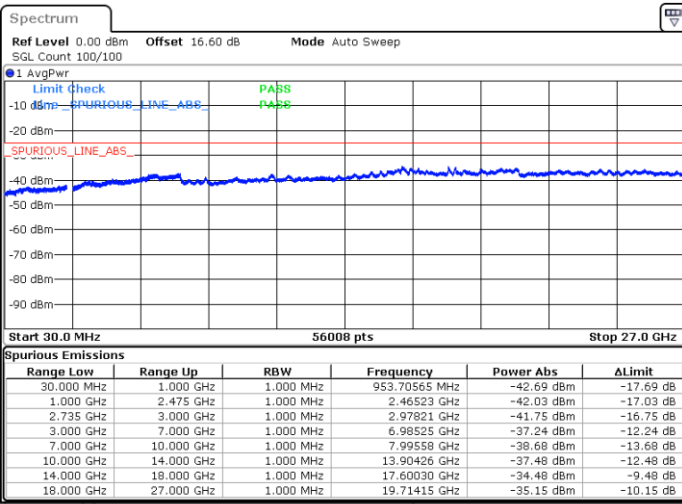

LTE Band 41CA/ 5MHz+20MHz

64QAM

Highest Channel / 1RB0 and 1RB99

Highest Channel / 1RB24 and 1RB0

Date: 14.JUN.2020 22:36:31

Date: 14.JUN.2020 22:35:30

Highest Channel / Full RB

N/A

Date: 14.JUN.2020 22:41:44

LTE Band 41CA/ 10MHz+15MHz

64QAM

Lowest Channel / 1RB0 and 1RB74

Lowest Channel / 1RB49 and 1RB0

Date: 16.JUN.2020 10:05:52

Date: 16.JUN.2020 10:00:44

Lowest Channel / Full RB