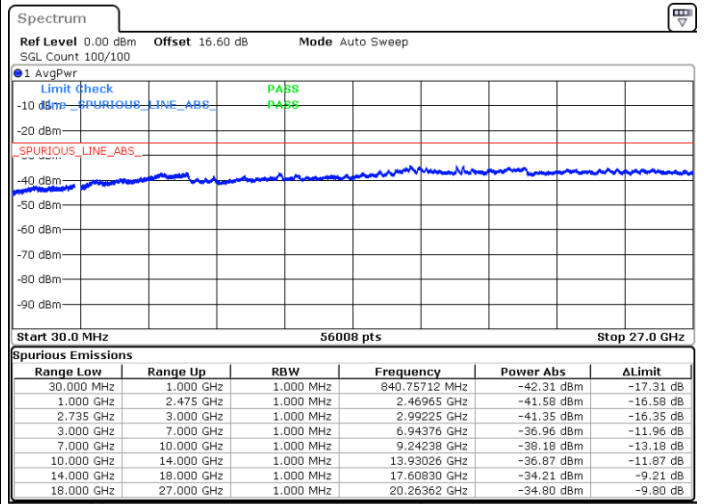

Date: 16.JUN.2020 11:47:52

LTE Band 41CA/ 15MHz+10MHz

64QAM

Highest Channel / 1RB0 and 1RB49

Highest Channel / 1RB74 and 1RB0

Date: 16.JUN.2020 11:32:46

Date: 16.JUN.2020 11:31:44

Highest Channel / Full RB

N/A

Date: 16.JUN.2020 11:37:53

LTE Band 41CA/ 15MHz+15MHz

64QAM

Lowest Channel / 1RB0 and 1RB74

Lowest Channel / 1RB74 and 1RB0

Date: 16.JUN.2020 17:43:24

Date: 16.JUN.2020 17:38:16

Lowest Channel / Full RB

N/A

Date: 16.JUN.2020 17:44:26

LTE Band 41CA/ 15MHz+15MHz

64QAM

Middle Channel / 1RB0 and 1RB74

Middle Channel / 1RB74 and 1RB0

Date: 16.JUN.2020 19:43:42