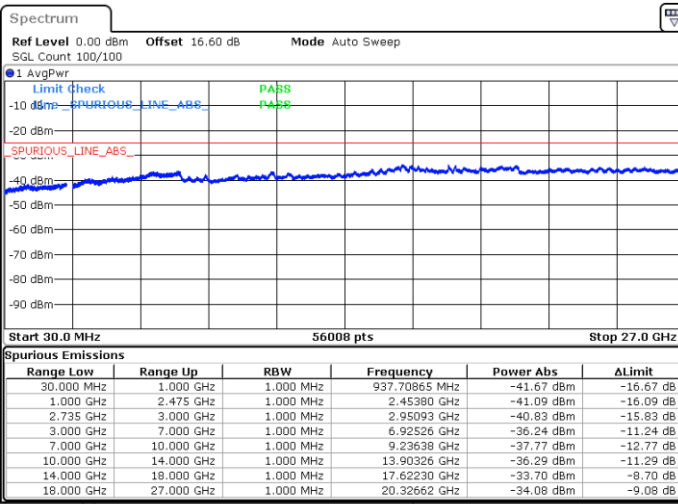

N/A

Date: 17.JUN.2020 13:50:50

LTE Band 41CA/ 20MHz+15MHz

16QAM

Highest Channel / 1RB0 and 1RB74

Highest Channel / 1RB99 and 1RB0

Date: 17.JUN.2020 15:36:18

Date: 17.JUN.2020 15:33:13

Highest Channel / Full RB

N/A

Date: 17.JUN.2020 15:39:22

LTE Band 41CA/ 20MHz+20MHz

16QAM

Lowest Channel / 1RB0 and 1RB99

Lowest Channel / 1RB99 and 1RB0

Date: 17.JUN.2020 14:27:14

Date: 17.JUN.2020 14:24:08

Lowest Channel / Full RB

N/A

Date: 17.JUN.2020 14:30:22

LTE Band 41CA/ 20MHz+20MHz

16QAM

MiddleChannel / 1RB0 and 1RB99

Middle Channel / 1RB99 and 1RB0