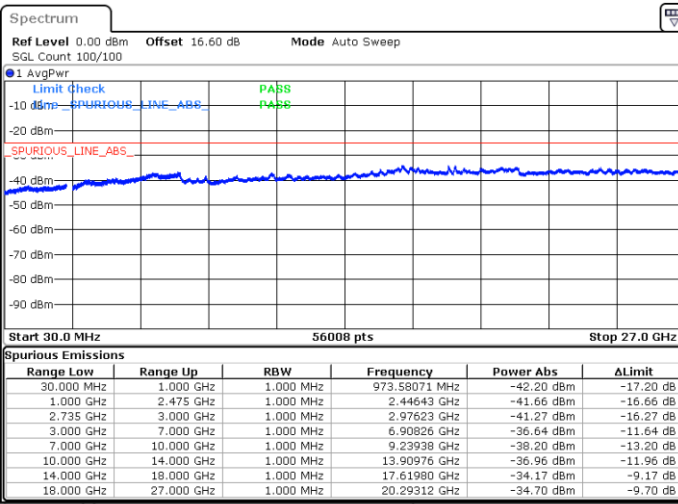

Lowest Channel / Full RB

N/A

Date: 16.JUN.2020 17:44:26

LTE Band 41CA/ 15MHz+15MHz

64QAM

Middle Channel / 1RB0 and 1RB74

Middle Channel / 1RB74 and 1RB0

Date: 16.JUN.2020 19:43:42

Date: 16.JUN.2020 19:48:51

Middle Channel / Full RB

N/A

Date: 16.JUN.2020 19:42:40

LTE Band 41CA/ 15MHz+15MHz

64QAM

Highest Channel / 1RB0 and 1RB74

Highest Channel / 1RB74 and 1RB0

Date: 16.JUN.2020 18:06:01

Date: 16.JUN.2020 18:05:00

Highest Channel / Full RB

N/A

Date: 16.JUN.2020 18:11:09

LTE Band 41CA/ 15MHz+20MHz

64QAM

Lowest Channel / 1RB0 and 1RB99

Lowest Channel / 1RB74 and 1RB0

Date: 16.JUN.2020 20:04:29

Date: 16.JUN.2020 19:59:22

Lowest Channel / Full RB

N/A

Date: 16.JUN.2020 20:05:31

LTE Band 41CA/ 15MHz+20MHz

64QAM