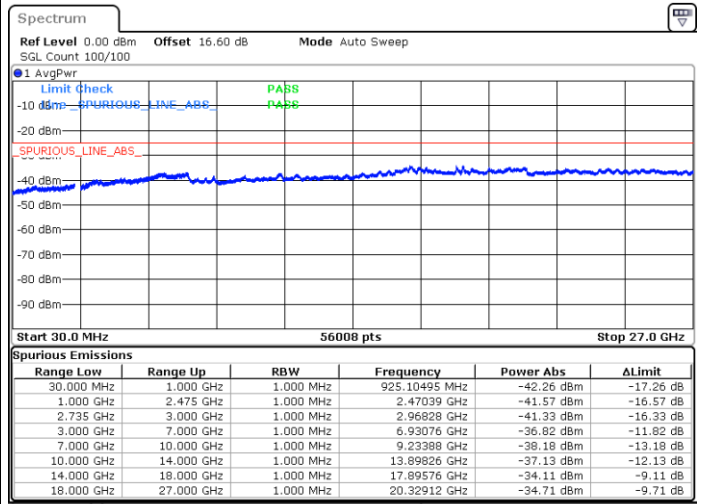

N/A

Date: 16.JUN.2020 09:23:12

LTE Band 41CA/ 20MHz+5MHz

64QAM

Highest Channel / 1RB0 and 1RB24

Highest Channel / 1RB99 and 1RB0

Date: 16.JUN.2020 09:42:37

Date: 16.JUN.2020 09:41:36

Highest Channel / Full RB

N/A

Date: 16.JUN.2020 09:47:45

LTE Band 41CA/ 20MHz+10MHz

64QAM

Lowest Channel / 1RB0 and 1RB49

Lowest Channel / 1RB99 and 1RB0

Date: 16.JUN.2020 16:29:19

Date: 16.JUN.2020 16:24:12

Lowest Channel / Full RB

N/A

Date: 16.JUN.2020 16:30:20