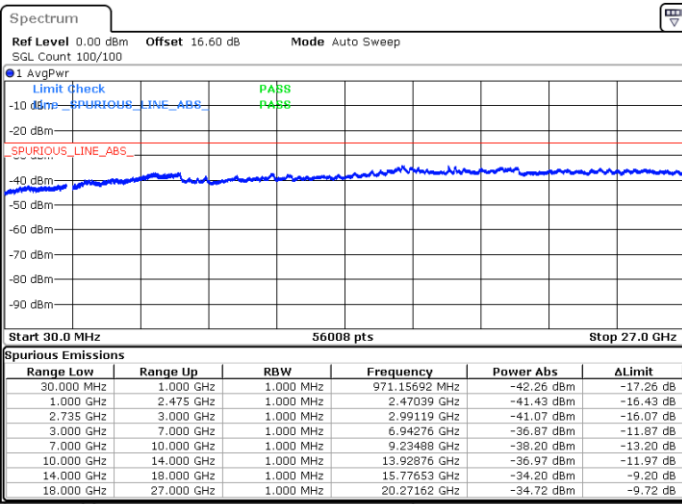

Date: 16.JUN.2020 19:48:51

Middle Channel / Full RB

N/A

Date: 16.JUN.2020 19:42:40

LTE Band 41CA/ 15MHz+15MHz

64QAM

Highest Channel / 1RB0 and 1RB74

Highest Channel / 1RB74 and 1RB0

Date: 16.JUN.2020 18:06:01

Date: 16.JUN.2020 18:05:00

Highest Channel / Full RB

N/A

Date: 16.JUN.2020 18:11:09

LTE Band 41CA/ 15MHz+20MHz

64QAM

Lowest Channel / 1RB0 and 1RB99

Lowest Channel / 1RB74 and 1RB0

Date: 16.JUN.2020 20:04:29

Date: 16.JUN.2020 19:59:22

Lowest Channel / Full RB

N/A

Date: 16.JUN.2020 20:05:31

LTE Band 41CA/ 15MHz+20MHz

64QAM