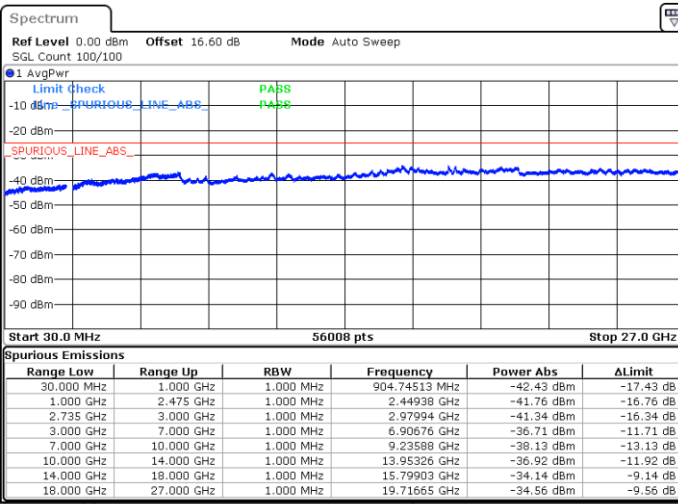

Date: 16.JUN.2020 10:47:02

LTE Band 41CA/ 10MHz+15MHz

16QAM

Highest Channel / 1RB0 and 1RB74

Highest Channel / 1RB49 and 1RB0

Date: 16.JUN.2020 10:26:46

Date: 16.JUN.2020 10:23:41

Highest Channel / Full RB

N/A

Date: 16.JUN.2020 10:29:50

LTE Band 41CA/ 10MHz+20MHz

16QAM

Lowest Channel / 1RB0 and 1RB99

Lowest Channel / 1RB49 and 1RB0

Date: 16.JUN.2020 15:24:15

Date: 16.JUN.2020 15:21:11