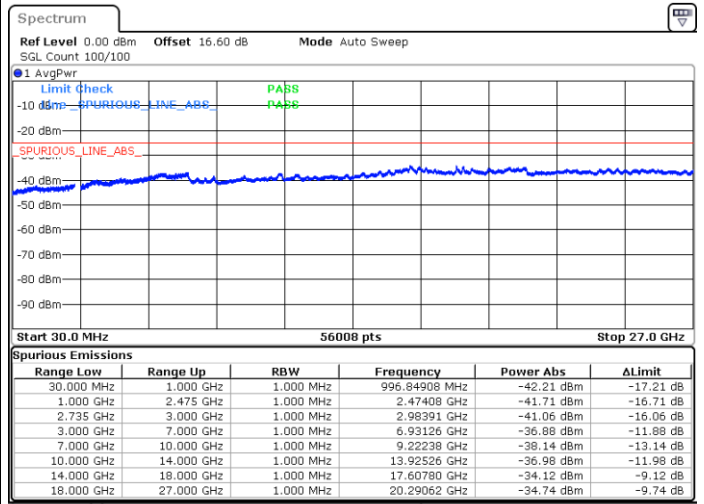

Lowest Channel / 1RB74 and 1RB0

Date: 16.JUN.2020 11:10:18

Date: 16.JUN.2020 11:07:14

Lowest Channel / Full RB

N/A

Date: 16.JUN.2020 11:13:23

LTE Band 41CA/ 15MHz+10MHz

16QAM

Middle Channel / 1RB0 and 1RB49

Middle Channel / 1RB74 and 1RB0

Date: 16.JUN.2020 11:49:55

Date: 16.JUN.2020 11:53:00

Middle Channel / Full RB

N/A

Date: 16.JUN.2020 11:46:51

LTE Band 41CA/ 15MHz+10MHz

16QAM

Highest Channel / 1RB0 and 1RB49

Highest Channel / 1RB74 and 1RB0

Date: 16.JUN.2020 11:33:47

Date: 16.JUN.2020 11:30:43

Highest Channel / Full RB

N/A

Date: 16.JUN.2020 11:36:52