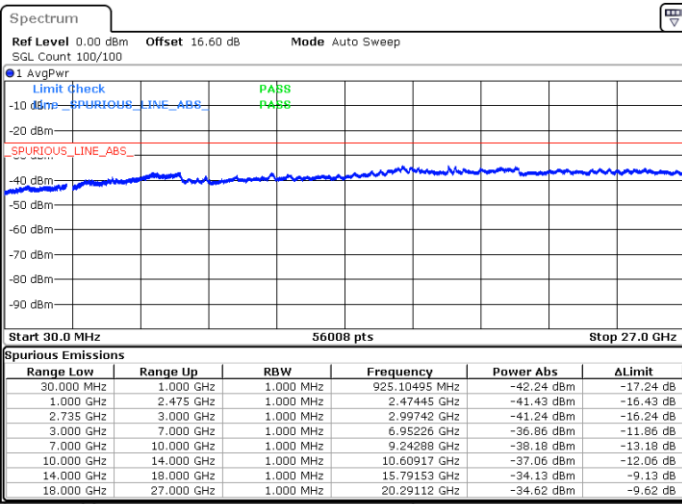

LTE Band 41CA/ 15MHz+15MHz

16QAM

Lowest Channel / 1RB0 and 1RB74

Lowest Channel / 1RB74 and 1RB0

Date: 16.JUN.2020 17:42:22

Date: 16.JUN.2020 17:39:18

Lowest Channel / Full RB

N/A

Date: 16.JUN.2020 17:45:27

LTE Band 41CA/ 15MHz+15MHz

16QAM

Middle Channel / 1RB0 and 1RB74

Middle Channel / 1RB74 and 1RB0

Date: 16.JUN.2020 19:44:44

Date: 16.JUN.2020 19:47:49

Middle Channel / Full RB