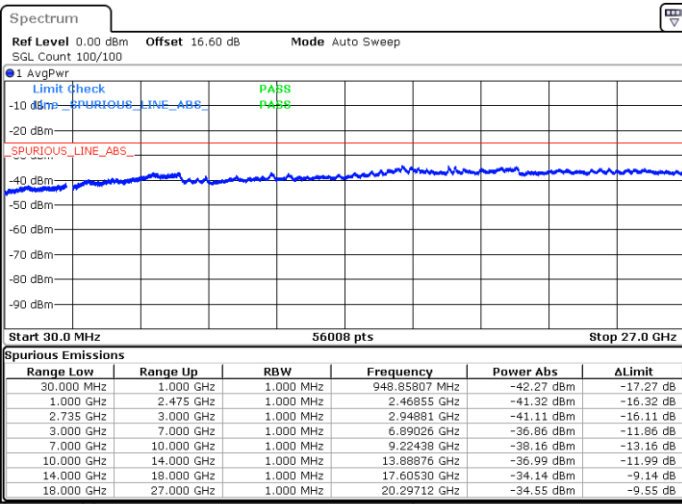

Date: 16.JUN.2020 15:45:47

Date: 16.JUN.2020 15:42:42

Highest Channel / Full RB

N/A

Date: 16.JUN.2020 15:48:52

LTE Band 41CA/ 15MHz+10MHz

16QAM

Lowest Channel / 1RB0 and 1RB49

Lowest Channel / 1RB74 and 1RB0

Date: 16.JUN.2020 11:10:18

Date: 16.JUN.2020 11:07:14

Lowest Channel / Full RB

N/A

Date: 16.JUN.2020 11:13:23

LTE Band 41CA/ 15MHz+10MHz

16QAM

Middle Channel / 1RB0 and 1RB49

Middle Channel / 1RB74 and 1RB0

Date: 16.JUN.2020 11:49:55

Date: 16.JUN.2020 11:53:00

Middle Channel / Full RB

N/A

Date: 16.JUN.2020 11:46:51

LTE Band 41CA/ 15MHz+10MHz