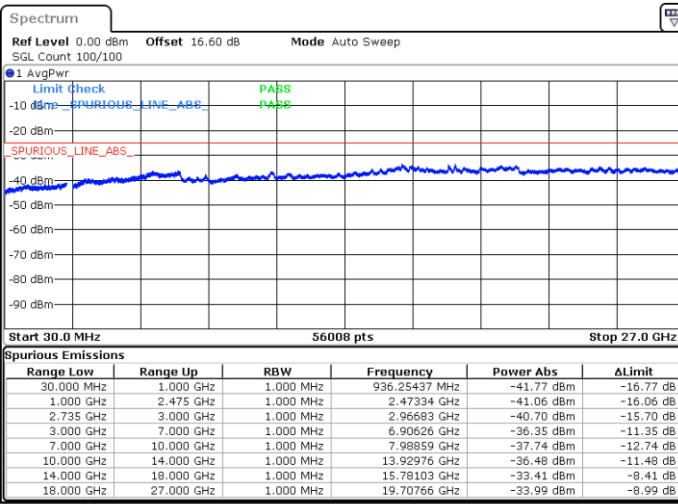

Middle Channel / Full RB

N/A

Date: 17.JUN.2020 14:43:14

LTE Band 41CA/ 20MHz+20MHz

QPSK

Highest Channel / 1RB0 and 1RB99

Highest Channel / 1RB99 and 1RB0

Date: 17.JUN.2020 16:05:11

Date: 17.JUN.2020 16:00:00

Highest Channel / Full RB

N/A

Date: 17.JUN.2020 16:06:13

LTE Band 41CA/ 5MHz+20MHz

16QAM

Lowest Channel / 1RB0 and 1RB99

Lowest Channel / 1RB24 and 1RB0

Date: 14.JUN.2020 20:33:35

Date: 14.JUN.2020 20:30:29

Lowest Channel / Full RB

N/A

Date: 14.JUN.2020 20:36:43

LTE Band 41CA/ 5MHz+20MHz

16QAM

Middle Channel / 1RB0 and 1RB99