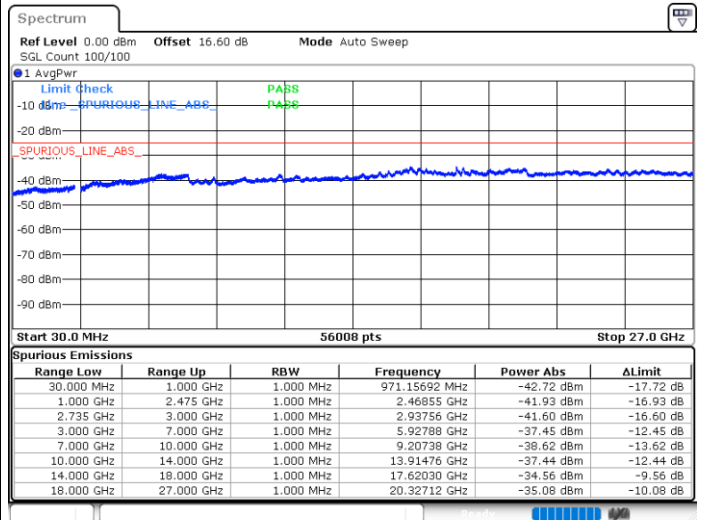

Middle Channel / 1RB24 and 1RB0

Date: 14.JUN.2020 20:59:49

Date: 14.JUN.2020 21:02:55

Middle Channel / Full RB

N/A

Date: 14.JUN.2020 20:50:18

LTE Band 41CA/ 5MHz+20MHz

16QAM

Highest Channel / 1RB0 and 1RB99

Highest Channel / 1RB24 and 1RB0

Date: 14.JUN.2020 22:37:34

Date: 14.JUN.2020 22:34:27

Highest Channel / Full RB

N/A

Date: 14.JUN.2020 22:40:41

LTE Band 41CA/ 10MHz+15MHz