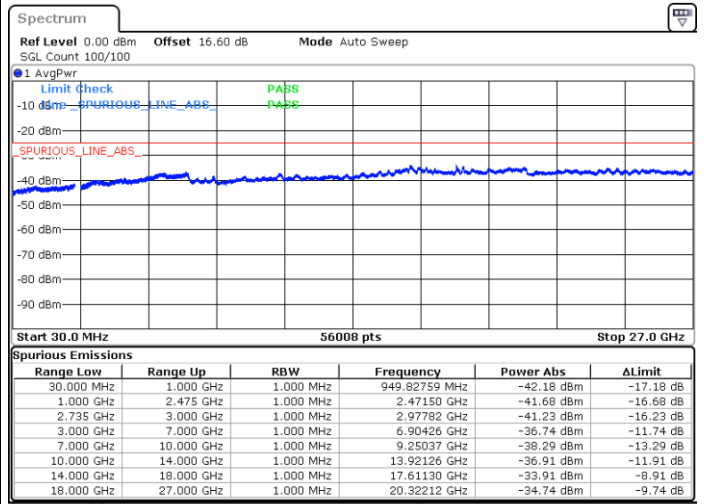

LTE Band 41CA/ 20MHz+5MHz

16QAM

Middle Channel / 1RB0 and 1RB24

Middle Channel / 1RB99 and 1RB0

Date: 16.JUN.2020 09:25:15

Date: 16.JUN.2020 09:28:19