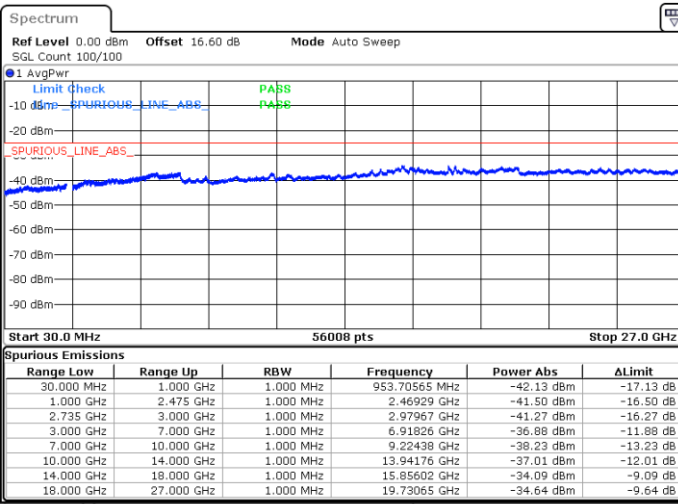

Date: 16.JUN.2020 20:00:23

Lowest Channel / Full RB

N/A

Date: 16.JUN.2020 20:06:32

LTE Band 41CA/ 15MHz+20MHz

16QAM

Middle Channel / 1RB0 and 1RB99

Middle Channel / 1RB74 and 1RB0

Date: 16.JUN.2020 20:42:22

Date: 16.JUN.2020 20:45:27

Middle Channel / Full RB

N/A

Date: 16.JUN.2020 20:39:17

LTE Band 41CA/ 15MHz+20MHz

16QAM

Highest Channel / 1RB0 and 1RB99

Highest Channel / 1RB74 and 1RB0

Date: 16 JUN.2020 20:30:29

Date: 16 JUN.2020 20:27:25

Highest Channel / Full RB

N/A

Date: 16 JUN.2020 20:33:34

LTE Band 41CA/ 20MHz+5MHz

16QAM

Lowest Channel / 1RB0 and 1RB24

Lowest Channel / 1RB99 and 1RB0

Date: 16.JUN.2020 09:09:31

Date: 16.JUN.2020 09:06:27

Lowest Channel / Full RB

N/A

Date: 16.JUN.2020 09:12:36

LTE Band 41CA/ 20MHz+5MHz