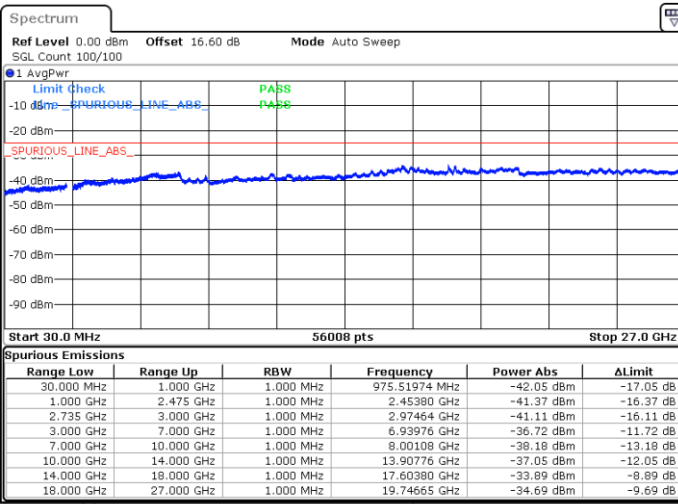

Date: 16.JUN.2020 20:42:22

Date: 16.JUN.2020 20:45:27

Middle Channel / Full RB

N/A

Date: 16.JUN.2020 20:39:17

LTE Band 41CA/ 15MHz+20MHz

16QAM

Highest Channel / 1RB0 and 1RB99

Highest Channel / 1RB74 and 1RB0

Date: 16 JUN.2020 20:30:29

Date: 16 JUN.2020 20:27:25

Highest Channel / Full RB

N/A

Date: 16 JUN.2020 20:33:34

LTE Band 41CA/ 20MHz+5MHz

16QAM

Lowest Channel / 1RB0 and 1RB24

Lowest Channel / 1RB99 and 1RB0

Date: 16.JUN.2020 09:09:31

Date: 16.JUN.2020 09:06:27

Lowest Channel / Full RB

N/A

Date: 16.JUN.2020 09:12:36

LTE Band 41CA/ 20MHz+5MHz