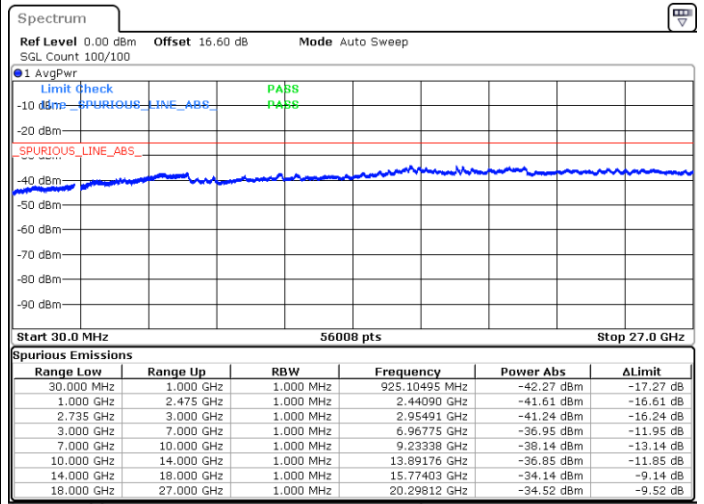

Date: 16.JUN.2020 09:46:43

LTE Band 41CA/ 20MHz+10MHz

16QAM

Lowest Channel / 1RB0 and 1RB49

Lowest Channel / 1RB99 and 1RB0

Date: 16.JUN.2020 16:28:18

Date: 16.JUN.2020 16:25:13

Lowest Channel / Full RB

N/A

Date: 16.JUN.2020 16:31:22

LTE Band 41CA/ 20MHz+10MHz

16QAM

Middle Channel / 1RB0 and 1RB49

Middle Channel / 1RB99 and 1RB0

Date: 16.JUN.2020 17:23:32

Date: 16.JUN.2020 17:26:36

Middle Channel / Full RB

N/A

Date: 16.JUN.2020 17:20:27

LTE Band 41CA/ 20MHz+10MHz

16QAM

Highest Channel / 1RB0 and 1RB49

Highest Channel / 1RB99 and 1RB0

Date: 16 JUN.2020 16:49:37