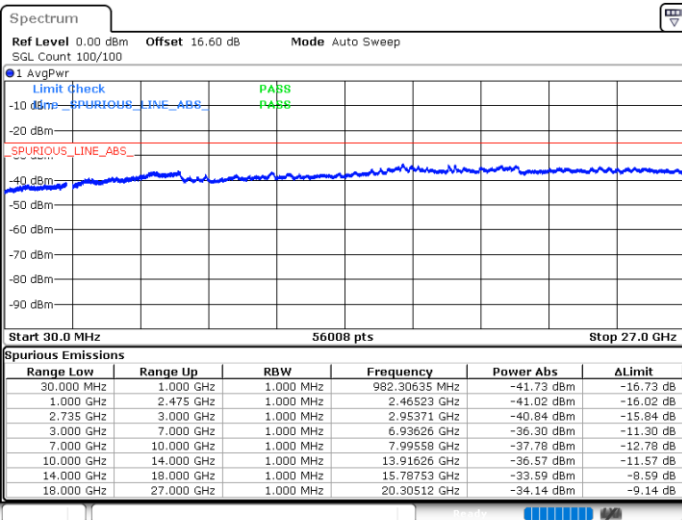

LTE Band 41CA/ 20MHz+15MHz

QPSK

Highest Channel / 1RB0 and 1RB74

Highest Channel / 1RB99 and 1RB0

Date: 17.JUN.2020 15:37:19

Date: 17.JUN.2020 15:32:11

Highest Channel / Full RB

N/A

Date: 17.JUN.2020 15:38:21

LTE Band 41CA/ 20MHz+20MHz

QPSK

Lowest Channel / 1RB0 and 1RB99

Lowest Channel / 1RB99 and 1RB0

Date: 17.JUN.2020 14:26:12

Date: 17.JUN.2020 14:25:11

Lowest Channel / Full RB