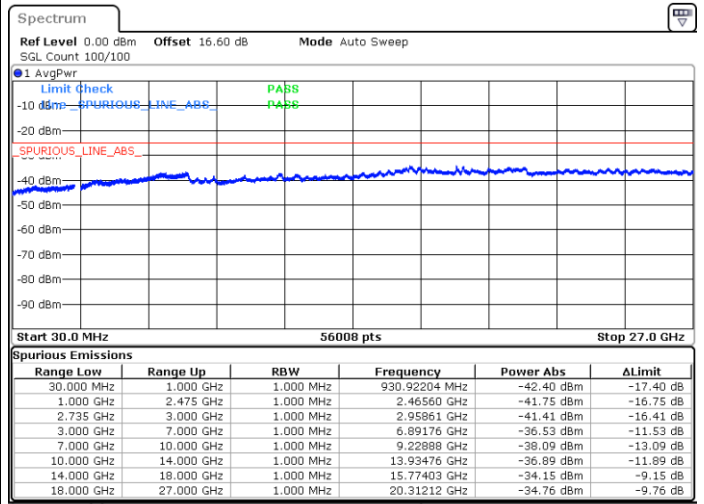

LTE Band 41CA/ 20MHz+5MHz

16QAM

Highest Channel / 1RB0 and 1RB24

Highest Channel / 1RB99 and 1RB0

Date: 16.JUN.2020 09:43:38

Date: 16.JUN.2020 09:40:34

Highest Channel / Full RB

N/A

Date: 16.JUN.2020 09:46:43

LTE Band 41CA/ 20MHz+10MHz

16QAM

Lowest Channel / 1RB0 and 1RB49

Lowest Channel / 1RB99 and 1RB0

Date: 16.JUN.2020 16:28:18

Date: 16.JUN.2020 16:25:13

Lowest Channel / Full RB

N/A

Date: 16.JUN.2020 16:31:22

LTE Band 41CA/ 20MHz+10MHz

16QAM

Middle Channel / 1RB0 and 1RB49

Middle Channel / 1RB99 and 1RB0

Date: 16.JUN.2020 17:23:32

Date: 16.JUN.2020 17:26:36