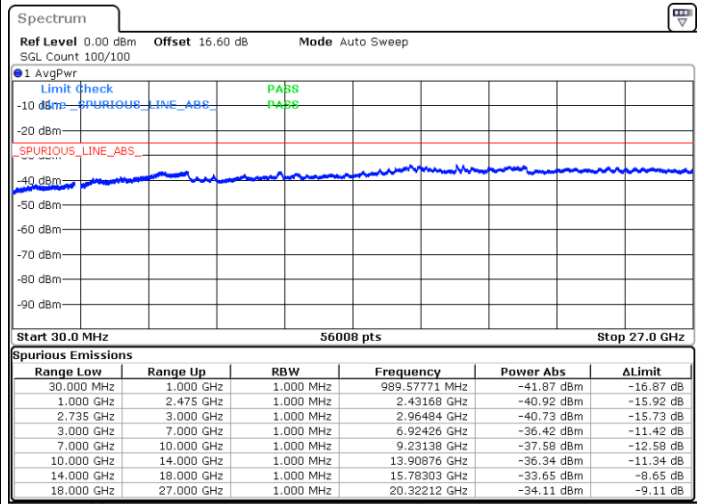

Middle Channel / Full RB

N/A

Date: 17.JUN.2020 14:43:14

LTE Band 41CA/ 20MHz+20MHz

QPSK

Highest Channel / 1RB0 and 1RB99

Highest Channel / 1RB99 and 1RB0

Date: 17.JUN.2020 16:05:11

Date: 17.JUN.2020 16:00:00

Highest Channel / Full RB

N/A

Date: 17.JUN.2020 16:06:13

LTE Band 41CA/ 5MHz+20MHz

16QAM

Lowest Channel / 1RB0 and 1RB99

Lowest Channel / 1RB24 and 1RB0