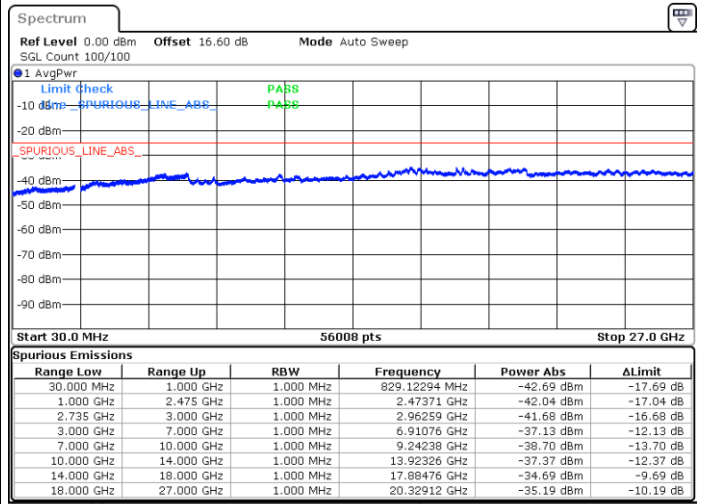

Middle Channel / Full RB

N/A

Date: 17.JUN.2020 14:43:14

LTE Band 41CA/ 20MHz+20MHz

QPSK

Highest Channel / 1RB0 and 1RB99

Highest Channel / 1RB99 and 1RB0

Date: 17.JUN.2020 16:05:11

Date: 17.JUN.2020 16:00:00

Highest Channel / Full RB

N/A

Date: 17.JUN.2020 16:06:13

LTE Band 41CA/ 5MHz+20MHz

16QAM

Lowest Channel / 1RB0 and 1RB99

Lowest Channel / 1RB24 and 1RB0

Date: 14.JUN.2020 20:33:35

Date: 14.JUN.2020 20:30:29

Lowest Channel / Full RB

N/A

Date: 14.JUN.2020 20:36:43

LTE Band 41CA/ 5MHz+20MHz

16QAM

Middle Channel / 1RB0 and 1RB99