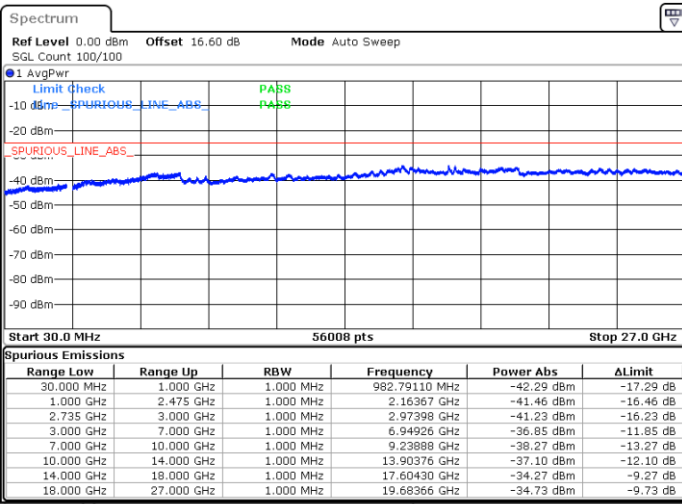

Highest Channel / 1RB0 and 1RB99

Highest Channel / 1RB24 and 1RB0

Date: 14.JUN.2020 22:37:34

Date: 14.JUN.2020 22:34:27

Highest Channel / Full RB

N/A

Date: 14.JUN.2020 22:40:41

LTE Band 41CA/ 10MHz+15MHz

16QAM

Lowest Channel / 1RB0 and 1RB74

Lowest Channel / 1RB49 and 1RB0

Date: 16.JUN.2020 10:04:50

Date: 16.JUN.2020 10:01:46

Lowest Channel / Full RB

N/A

Date: 16.JUN.2020 10:07:55

LTE Band 41CA/ 10MHz+15MHz

16QAM

MiddleChannel / 1RB0 and 1RB74

Middle Channel / 1RB49 and 1RB0

Date: 16.JUN.2020 10:50:06

Date: 16.JUN.2020 10:53:11

Middle Channel / Full RB

N/A