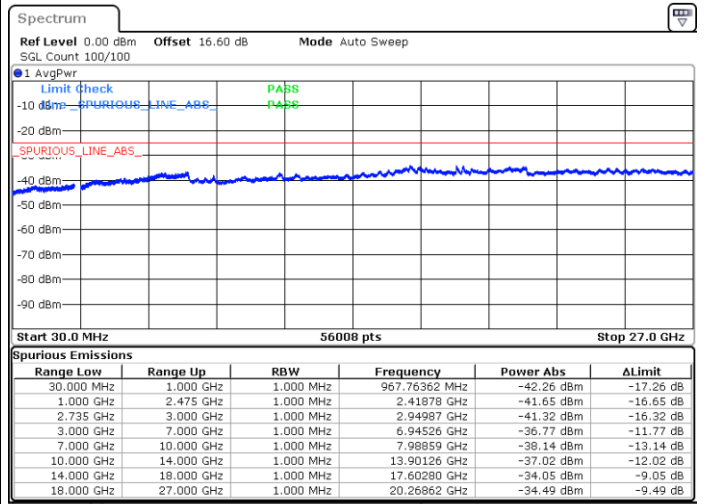

Highest Channel / Full RB

N/A

Date: 16.JUN.2020 18:10:08

LTE Band 41CA/ 15MHz+20MHz

16QAM

Lowest Channel / 1RB0 and 1RB99

Lowest Channel / 1RB74 and 1RB0

Date: 16.JUN.2020 20:03:28

Date: 16.JUN.2020 20:00:23

Lowest Channel / Full RB

N/A

Date: 16.JUN.2020 20:06:32

LTE Band 41CA/ 15MHz+20MHz

16QAM

Middle Channel / 1RB0 and 1RB99

Middle Channel / 1RB74 and 1RB0

Date: 16.JUN.2020 20:42:22

Date: 16.JUN.2020 20:45:27

Middle Channel / Full RB

N/A

Date: 16.JUN.2020 20:39:17

LTE Band 41CA/ 15MHz+20MHz

16QAM

Highest Channel / 1RB0 and 1RB99

Highest Channel / 1RB74 and 1RB0

Date: 16 JUN.2020 20:30:29

Date: 16 JUN.2020 20:27:25

Highest Channel / Full RB

N/A

Date: 16 JUN.2020 20:33:34

LTE Band 41CA/ 20MHz+5MHz

16QAM