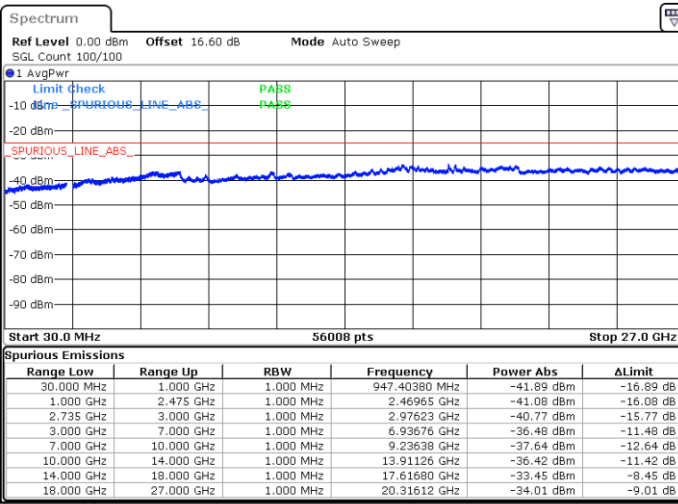

LTE Band 41CA/ 20MHz+15MHz

QPSK

Highest Channel / 1RB0 and 1RB74

Highest Channel / 1RB99 and 1RB0

Date: 17.JUN.2020 15:37:19

Date: 17.JUN.2020 15:32:11

Highest Channel / Full RB

N/A

Date: 17.JUN.2020 15:38:21

LTE Band 41CA/ 20MHz+20MHz

QPSK

Lowest Channel / 1RB0 and 1RB99

Lowest Channel / 1RB99 and 1RB0

Date: 17.JUN.2020 14:26:12

Date: 17.JUN.2020 14:25:11

Lowest Channel / Full RB

N/A

Date: 17.JUN.2020 14:31:24

LTE Band 41CA/ 20MHz+20MHz

QPSK

MiddleChannel / 1RB0 and 1RB99

Middle Channel / 1RB99 and 1RB0

Date: 17.JUN.2020 14:48:26

Date: 17.JUN.2020 14:49:27

Middle Channel / Full RB

N/A

Date: 17.JUN.2020 14:43:14

LTE Band 41CA/ 20MHz+20MHz

QPSK

Highest Channel / 1RB0 and 1RB99

Highest Channel / 1RB99 and 1RB0

Date: 17.JUN.2020 16:05:11