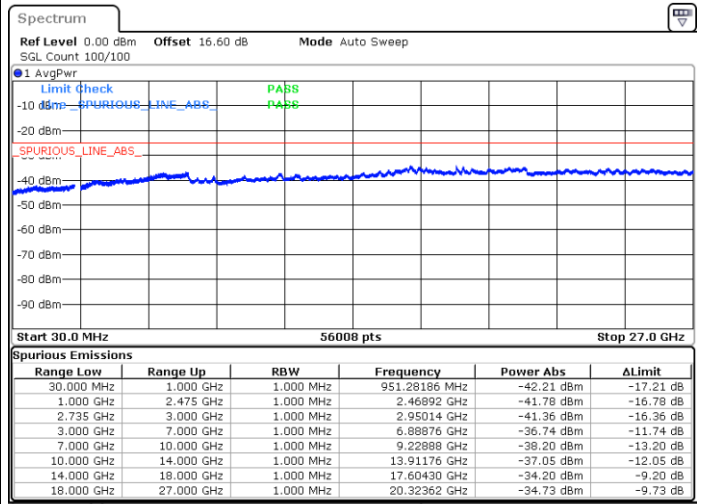

Lowest Channel / 1RB0 and 1RB24

Lowest Channel / 1RB99 and 1RB0

Date: 16.JUN.2020 09:09:31

Date: 16.JUN.2020 09:06:27

Lowest Channel / Full RB

N/A

Date: 16.JUN.2020 09:12:36

LTE Band 41CA/ 20MHz+5MHz

16QAM

Middle Channel / 1RB0 and 1RB24

Middle Channel / 1RB99 and 1RB0

Date: 16.JUN.2020 09:25:15

Date: 16.JUN.2020 09:28:19

Middle Channel / Full RB

N/A

Date: 16.JUN.2020 09:22:10

LTE Band 41CA/ 20MHz+5MHz

16QAM

Highest Channel / 1RB0 and 1RB24

Highest Channel / 1RB99 and 1RB0

Date: 16.JUN.2020 09:43:38

Date: 16.JUN.2020 09:40:34

Highest Channel / Full RB

N/A