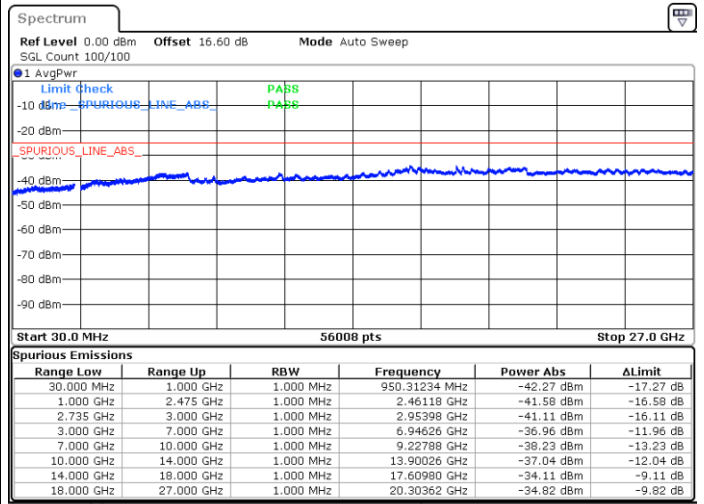

Lowest Channel / Full RB

N/A

Date: 16.JUN.2020 15:27:20

LTE Band 41CA/ 10MHz+20MHz

16QAM

Middle Channel / 1RB0 and 1RB99

Middle Channel / 1RB49 and 1RB0

Date: 16.JUN.2020 16:07:59

Date: 16.JUN.2020 16:11:04

Middle Channel / Full RB

N/A

Date: 16.JUN.2020 16:04:54

LTE Band 41CA/ 10MHz+20MHz

16QAM

Highest Channel / 1RB0 and 1RB99

Highest Channel / 1RB49 and 1RB0

Date: 16.JUN.2020 15:45:47

Date: 16.JUN.2020 15:42:42

Highest Channel / Full RB

N/A

Date: 16.JUN.2020 15:48:52

LTE Band 41CA/ 15MHz+10MHz

16QAM

Lowest Channel / 1RB0 and 1RB49