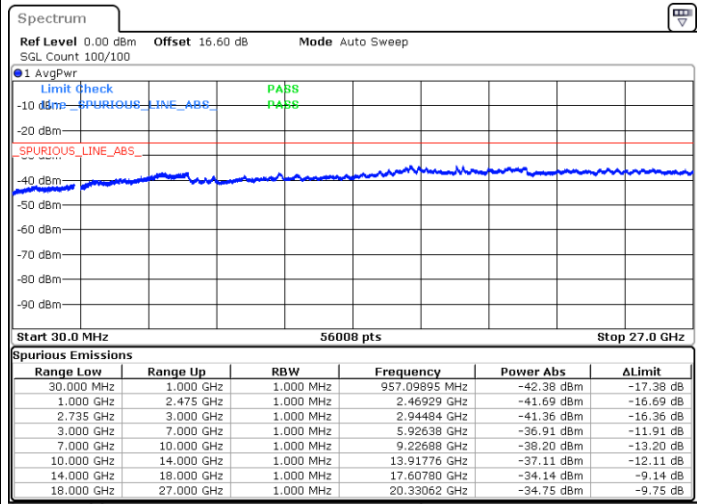

N/A

Date: 16.JUN.2020 16:31:22

LTE Band 41CA/ 20MHz+10MHz

16QAM

Middle Channel / 1RB0 and 1RB49

Middle Channel / 1RB99 and 1RB0

Date: 16.JUN.2020 17:23:32

Date: 16.JUN.2020 17:26:36

Middle Channel / Full RB

N/A

Date: 16.JUN.2020 17:20:27

LTE Band 41CA/ 20MHz+10MHz

16QAM

Highest Channel / 1RB0 and 1RB49

Highest Channel / 1RB99 and 1RB0

Date: 16 JUN.2020 16:49:37