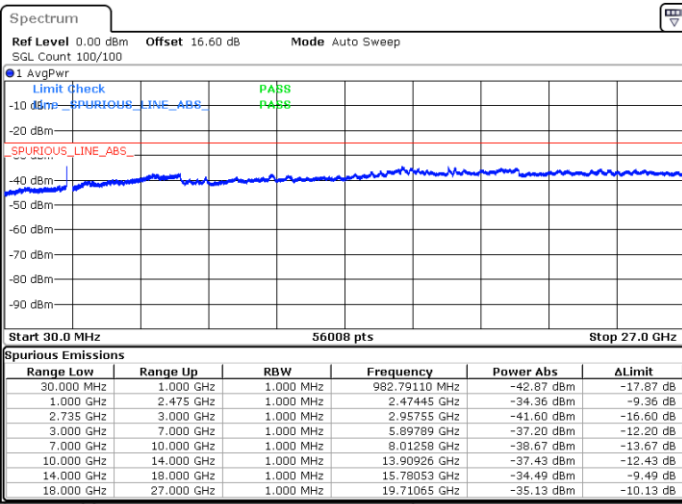

Middle Channel / Full RB

N/A

Date: 17.JUN.2020 14:43:14

LTE Band 41CA/ 20MHz+20MHz

QPSK

Highest Channel / 1RB0 and 1RB99

Highest Channel / 1RB99 and 1RB0

Date: 17.JUN.2020 16:05:11

Date: 17.JUN.2020 16:00:00

Highest Channel / Full RB

N/A

Date: 17.JUN.2020 16:06:13

LTE Band 41CA/ 5MHz+20MHz

16QAM

Lowest Channel / 1RB0 and 1RB99

Lowest Channel / 1RB24 and 1RB0

Date: 14.JUN.2020 20:33:35

Date: 14.JUN.2020 20:30:29

Lowest Channel / Full RB

N/A

Date: 14.JUN.2020 20:36:43

LTE Band 41CA/ 5MHz+20MHz

16QAM

Middle Channel / 1RB0 and 1RB99