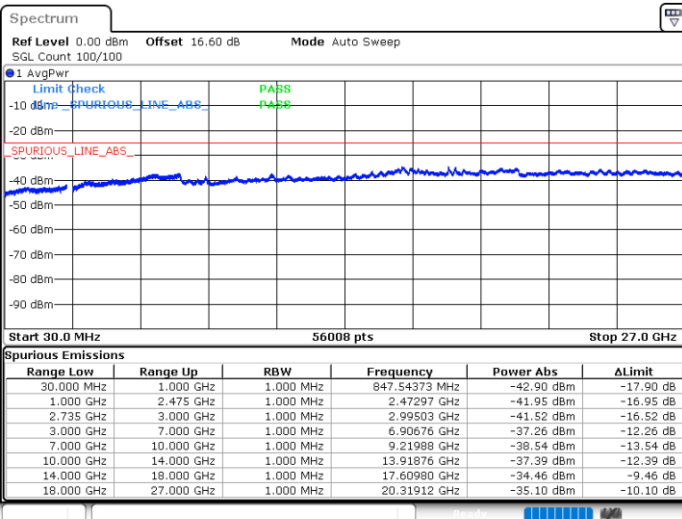

Highest Channel / 1RB0 and 1RB99

Highest Channel / 1RB24 and 1RB0

Date: 14.JUN.2020 22:37:34

Date: 14.JUN.2020 22:34:27

Highest Channel / Full RB

N/A

Date: 14.JUN.2020 22:40:41

LTE Band 41CA/ 10MHz+15MHz