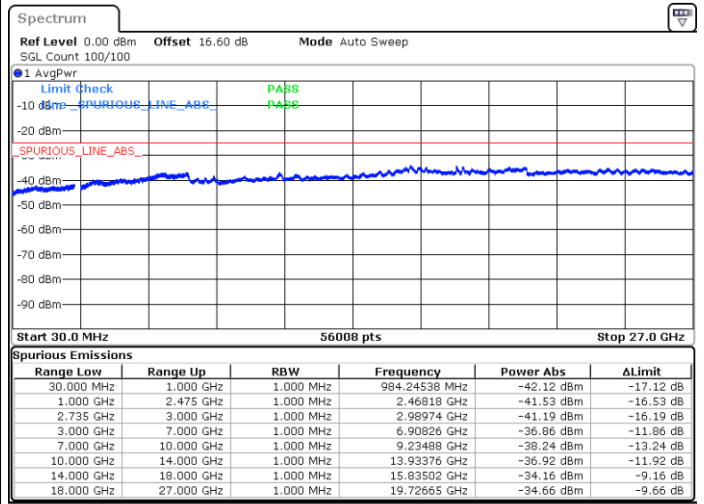

Middle Channel / 1RB0 and 1RB49

Middle Channel / 1RB74 and 1RB0

Date: 16.JUN.2020 11:49:55

Date: 16.JUN.2020 11:53:00

Middle Channel / Full RB

N/A

Date: 16.JUN.2020 11:46:51

LTE Band 41CA/ 15MHz+10MHz

16QAM

Highest Channel / 1RB0 and 1RB49

Highest Channel / 1RB74 and 1RB0

Date: 16.JUN.2020 11:33:47

Date: 16.JUN.2020 11:30:43

Highest Channel / Full RB

N/A

Date: 16.JUN.2020 11:36:52

LTE Band 41CA/ 15MHz+15MHz

16QAM

Lowest Channel / 1RB0 and 1RB74

Lowest Channel / 1RB74 and 1RB0

Date: 16.JUN.2020 17:42:22

Date: 16.JUN.2020 17:39:18

Lowest Channel / Full RB

N/A