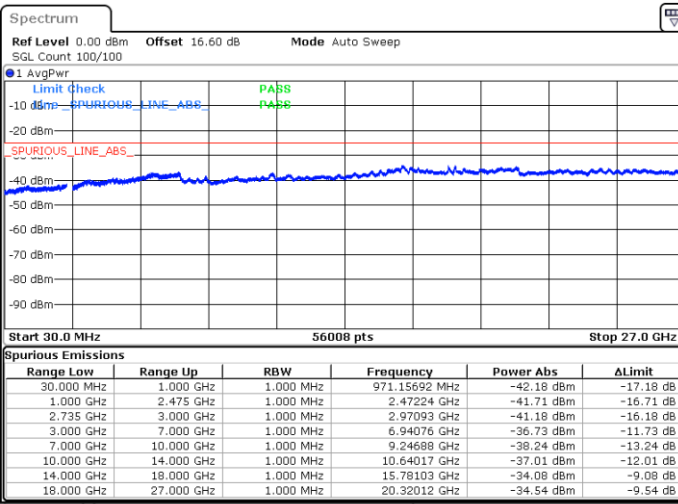

Date: 16.JUN.2020 09:46:43

LTE Band 41CA/ 20MHz+10MHz

16QAM

Lowest Channel / 1RB0 and 1RB49

Lowest Channel / 1RB99 and 1RB0

Date: 16.JUN.2020 16:28:18

Date: 16.JUN.2020 16:25:13

Lowest Channel / Full RB

N/A

Date: 16.JUN.2020 16:31:22

LTE Band 41CA/ 20MHz+10MHz

16QAM

Middle Channel / 1RB0 and 1RB49

Middle Channel / 1RB99 and 1RB0

Date: 16.JUN.2020 17:23:32

Date: 16.JUN.2020 17:26:36

Middle Channel / Full RB

N/A

Date: 16.JUN.2020 17:20:27

LTE Band 41CA/ 20MHz+10MHz

16QAM

Highest Channel / 1RB0 and 1RB49

Highest Channel / 1RB99 and 1RB0

Date: 16 JUN.2020 16:49:37