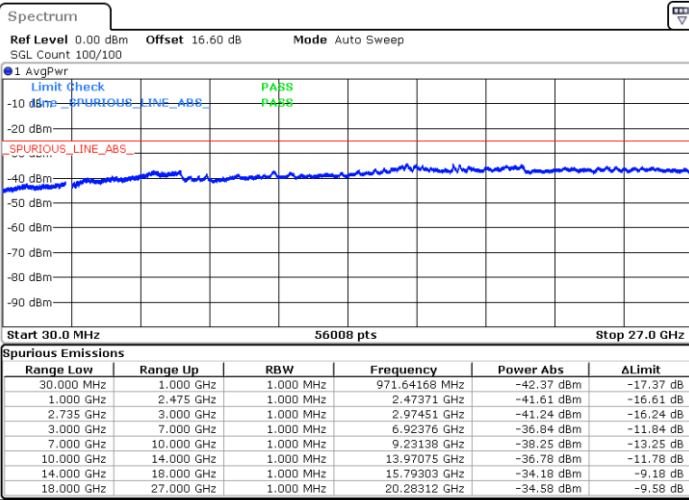

N/A

Date: 16.JUN.2020 16:31:22

LTE Band 41CA/ 20MHz+10MHz

16QAM

Middle Channel / 1RB0 and 1RB49

Middle Channel / 1RB99 and 1RB0

Date: 16.JUN.2020 17:23:32

Date: 16.JUN.2020 17:26:36

Middle Channel / Full RB

N/A

Date: 16.JUN.2020 17:20:27

LTE Band 41CA/ 20MHz+10MHz

16QAM

Highest Channel / 1RB0 and 1RB49

Highest Channel / 1RB99 and 1RB0

Date: 16 JUN.2020 16:49:37

Date: 16 JUN.2020 16:46:32

Highest Channel / Full RB

N/A

Date: 16 JUN.2020 16:52:42