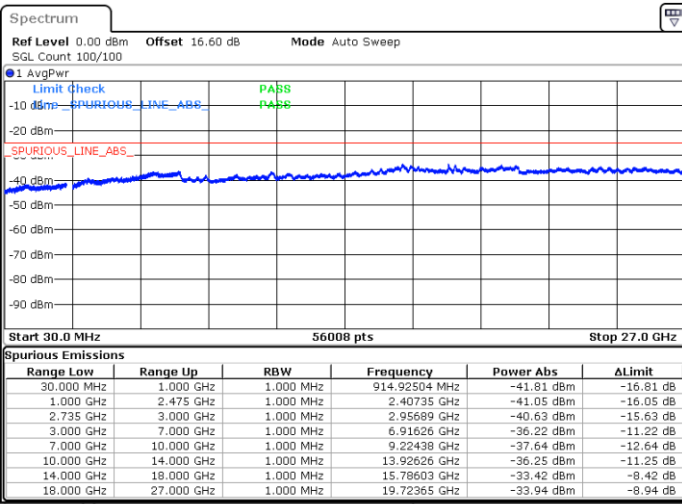

Date: 17.JUN.2020 15:38:21

LTE Band 41CA/ 20MHz+20MHz

QPSK

Lowest Channel / 1RB0 and 1RB99

Lowest Channel / 1RB99 and 1RB0

Date: 17.JUN.2020 14:26:12

Date: 17.JUN.2020 14:25:11

Lowest Channel / Full RB

N/A

Date: 17.JUN.2020 14:31:24

LTE Band 41CA/ 20MHz+20MHz

QPSK

MiddleChannel / 1RB0 and 1RB99

Middle Channel / 1RB99 and 1RB0

Date: 17.JUN.2020 14:48:26

Date: 17.JUN.2020 14:49:27

Middle Channel / Full RB

N/A

Date: 17.JUN.2020 14:43:14

LTE Band 41CA/ 20MHz+20MHz

QPSK

Highest Channel / 1RB0 and 1RB99

Highest Channel / 1RB99 and 1RB0

Date: 17.JUN.2020 16:05:11