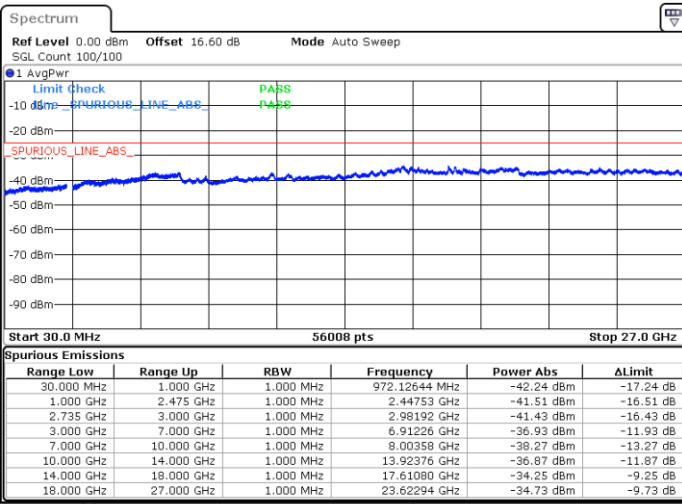

Lowest Channel / 1RB74 and 1RB0

Date: 16.JUN.2020 11:10:18

Date: 16.JUN.2020 11:07:14

Lowest Channel / Full RB

N/A

Date: 16.JUN.2020 11:13:23

LTE Band 41CA/ 15MHz+10MHz

16QAM

Middle Channel / 1RB0 and 1RB49

Middle Channel / 1RB74 and 1RB0

Date: 16.JUN.2020 11:49:55

Date: 16.JUN.2020 11:53:00

Middle Channel / Full RB

N/A

Date: 16.JUN.2020 11:46:51

LTE Band 41CA/ 15MHz+10MHz

16QAM

Highest Channel / 1RB0 and 1RB49

Highest Channel / 1RB74 and 1RB0

Date: 16.JUN.2020 11:33:47

Date: 16.JUN.2020 11:30:43

Highest Channel / Full RB

N/A

Date: 16.JUN.2020 11:36:52