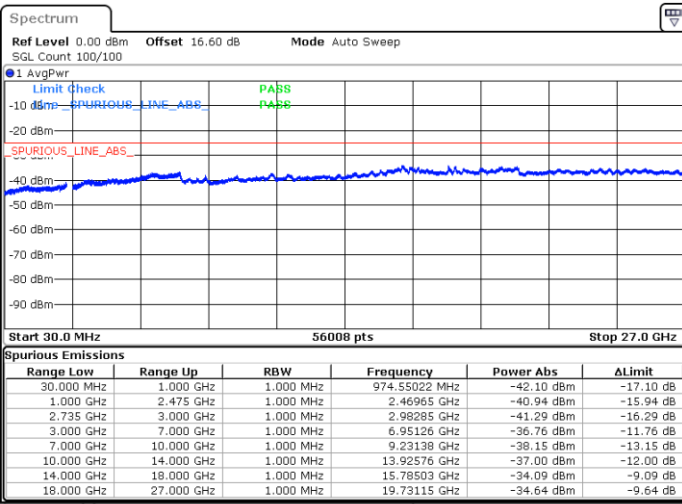

LTE Band 41CA/ 20MHz+5MHz

16QAM

Highest Channel / 1RB0 and 1RB24

Highest Channel / 1RB99 and 1RB0

Date: 16.JUN.2020 09:43:38

Date: 16.JUN.2020 09:40:34

Highest Channel / Full RB

N/A

Date: 16.JUN.2020 09:46:43

LTE Band 41CA/ 20MHz+10MHz

16QAM

Lowest Channel / 1RB0 and 1RB49

Lowest Channel / 1RB99 and 1RB0

Date: 16.JUN.2020 16:28:18

Date: 16.JUN.2020 16:25:13

Lowest Channel / Full RB