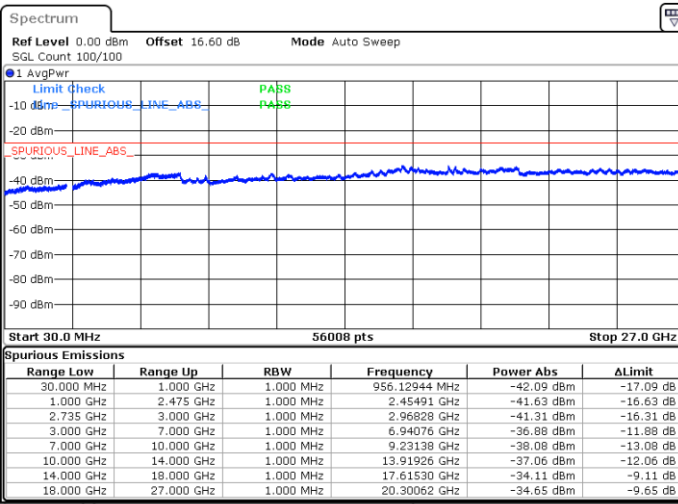

N/A

Date: 16.JUN.2020 19:41:38

LTE Band 41CA/ 15MHz+15MHz

16QAM

Highest Channel / 1RB0 and 1RB74

Highest Channel / 1RB74 and 1RB0

Date: 16.JUN.2020 18:07:03

Date: 16.JUN.2020 18:03:58

Highest Channel / Full RB

N/A

Date: 16.JUN.2020 18:10:08

LTE Band 41CA/ 15MHz+20MHz

16QAM

Lowest Channel / 1RB0 and 1RB99

Lowest Channel / 1RB74 and 1RB0

Date: 16.JUN.2020 20:03:28