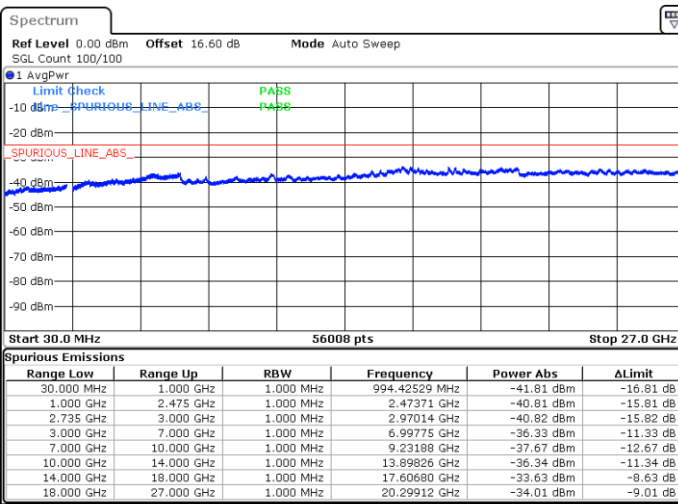

LTE Band 41CA/ 20MHz+15MHz

QPSK

Highest Channel / 1RB0 and 1RB74

Highest Channel / 1RB99 and 1RB0

Date: 17.JUN.2020 15:37:19

Date: 17.JUN.2020 15:32:11

Highest Channel / Full RB

N/A

Date: 17.JUN.2020 15:38:21

LTE Band 41CA/ 20MHz+20MHz

QPSK

Lowest Channel / 1RB0 and 1RB99

Lowest Channel / 1RB99 and 1RB0

Date: 17.JUN.2020 14:26:12

Date: 17.JUN.2020 14:25:11

Lowest Channel / Full RB

N/A

Date: 17.JUN.2020 14:31:24

LTE Band 41CA/ 20MHz+20MHz

QPSK

MiddleChannel / 1RB0 and 1RB99

Middle Channel / 1RB99 and 1RB0

Date: 17.JUN.2020 14:48:26

Date: 17.JUN.2020 14:49:27

Middle Channel / Full RB

N/A

Date: 17.JUN.2020 14:43:14

LTE Band 41CA/ 20MHz+20MHz

QPSK

Highest Channel / 1RB0 and 1RB99

Highest Channel / 1RB99 and 1RB0

Date: 17.JUN.2020 16:05:11