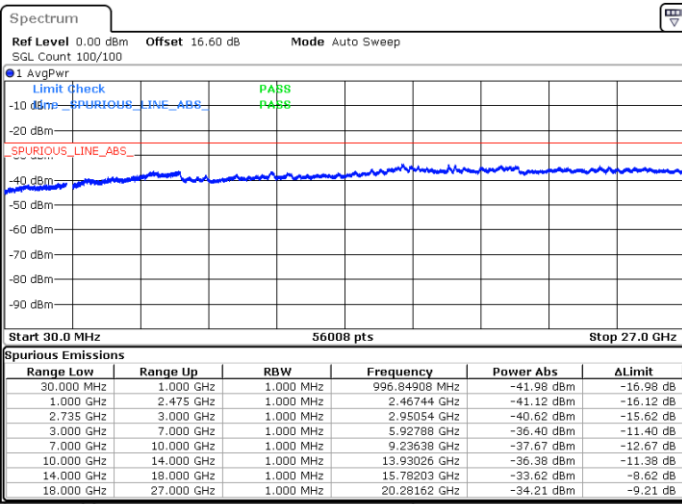

Date: 17.JUN.2020 15:38:21

LTE Band 41CA/ 20MHz+20MHz

QPSK

Lowest Channel / 1RB0 and 1RB99

Lowest Channel / 1RB99 and 1RB0

Date: 17.JUN.2020 14:26:12

Date: 17.JUN.2020 14:25:11

Lowest Channel / Full RB

N/A

Date: 17.JUN.2020 14:31:24

LTE Band 41CA/ 20MHz+20MHz

QPSK

MiddleChannel / 1RB0 and 1RB99

Middle Channel / 1RB99 and 1RB0

Date: 17.JUN.2020 14:48:26

Date: 17.JUN.2020 14:49:27

Middle Channel / Full RB

N/A

Date: 17.JUN.2020 14:43:14

LTE Band 41CA/ 20MHz+20MHz

QPSK

Highest Channel / 1RB0 and 1RB99

Highest Channel / 1RB99 and 1RB0

Date: 17.JUN.2020 16:05:11