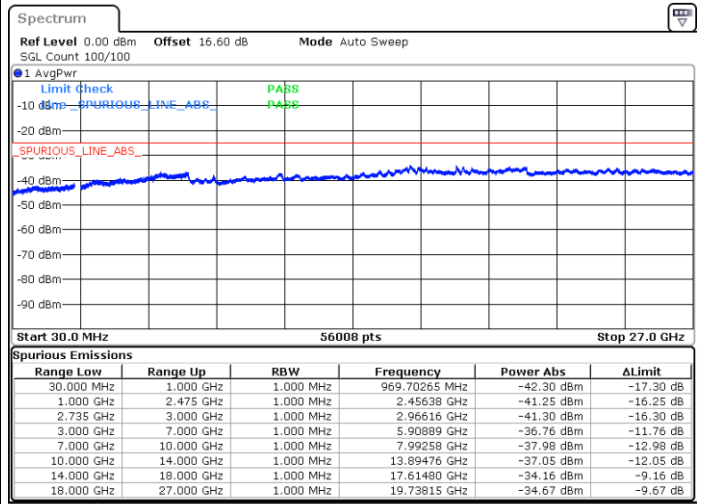

N/A

Date: 16.JUN.2020 19:41:38

LTE Band 41CA/ 15MHz+15MHz

16QAM

Highest Channel / 1RB0 and 1RB74

Highest Channel / 1RB74 and 1RB0

Date: 16.JUN.2020 18:07:03

Date: 16.JUN.2020 18:03:58

Highest Channel / Full RB

N/A

Date: 16.JUN.2020 18:10:08

LTE Band 41CA/ 15MHz+20MHz

16QAM

Lowest Channel / 1RB0 and 1RB99

Lowest Channel / 1RB74 and 1RB0

Date: 16.JUN.2020 20:03:28