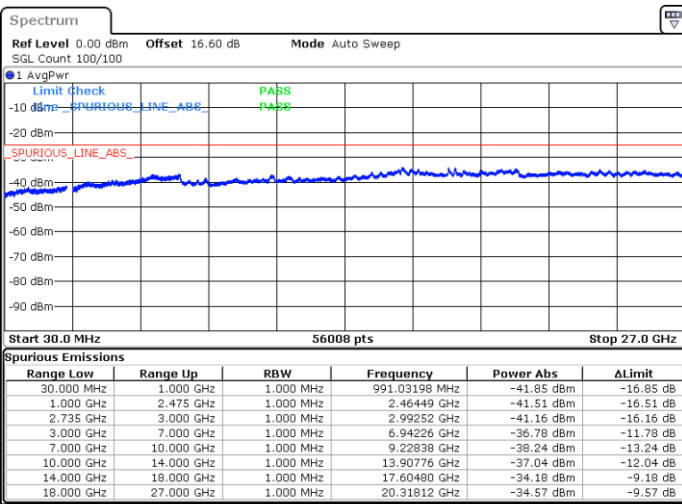

LTE Band 41CA/ 15MHz+15MHz

16QAM

Lowest Channel / 1RB0 and 1RB74

Lowest Channel / 1RB74 and 1RB0

Date: 16.JUN.2020 17:42:22

Date: 16.JUN.2020 17:39:18

Lowest Channel / Full RB

N/A

Date: 16.JUN.2020 17:45:27

LTE Band 41CA/ 15MHz+15MHz

16QAM

Middle Channel / 1RB0 and 1RB74

Middle Channel / 1RB74 and 1RB0

Date: 16.JUN.2020 19:44:44

Date: 16.JUN.2020 19:47:49

Middle Channel / Full RB

N/A

Date: 16.JUN.2020 19:41:38

LTE Band 41CA/ 15MHz+15MHz

16QAM

Highest Channel / 1RB0 and 1RB74

Highest Channel / 1RB74 and 1RB0

Date: 16.JUN.2020 18:07:03

Date: 16.JUN.2020 18:03:58