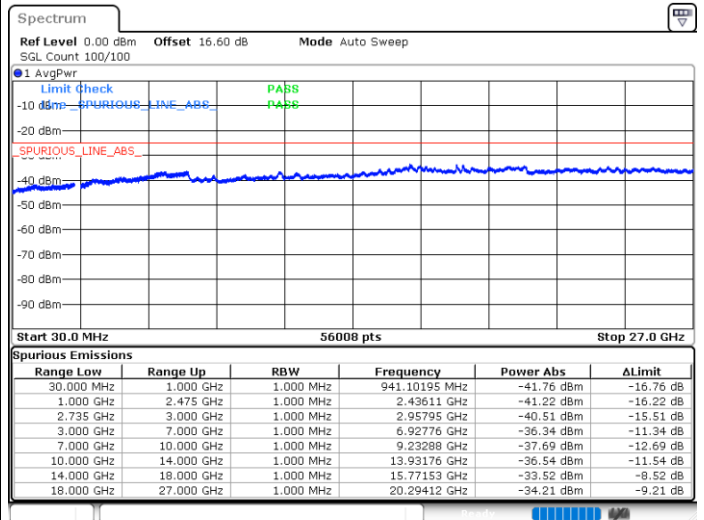

LTE Band 41CA/ 20MHz+15MHz

QPSK

Highest Channel / 1RB0 and 1RB74

Highest Channel / 1RB99 and 1RB0

Date: 17.JUN.2020 15:37:19

Date: 17.JUN.2020 15:32:11

Highest Channel / Full RB

N/A

Date: 17.JUN.2020 15:38:21

LTE Band 41CA/ 20MHz+20MHz

QPSK

Lowest Channel / 1RB0 and 1RB99

Lowest Channel / 1RB99 and 1RB0

Date: 17.JUN.2020 14:26:12

Date: 17.JUN.2020 14:25:11

Lowest Channel / Full RB