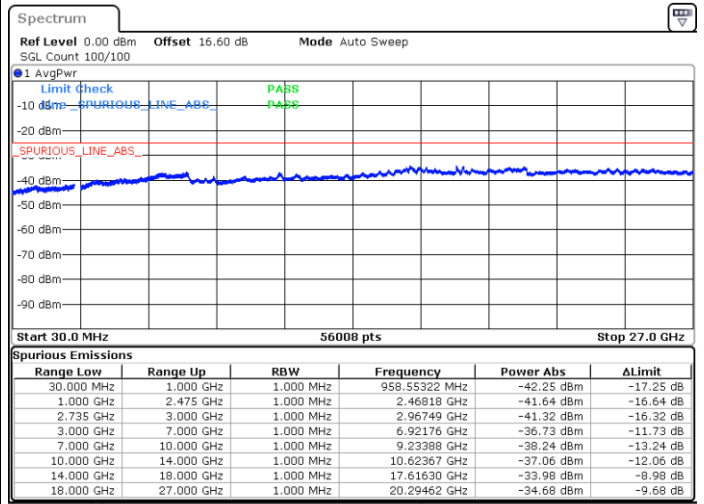

Date: 16.JUN.2020 10:47:02

LTE Band 41CA/ 10MHz+15MHz

16QAM

Highest Channel / 1RB0 and 1RB74

Highest Channel / 1RB49 and 1RB0

Date: 16.JUN.2020 10:26:46

Date: 16.JUN.2020 10:23:41

Highest Channel / Full RB

N/A

Date: 16.JUN.2020 10:29:50

LTE Band 41CA/ 10MHz+20MHz

16QAM

Lowest Channel / 1RB0 and 1RB99

Lowest Channel / 1RB49 and 1RB0

Date: 16.JUN.2020 15:24:15

Date: 16.JUN.2020 15:21:11

Lowest Channel / Full RB

N/A

Date: 16.JUN.2020 15:27:20

LTE Band 41CA/ 10MHz+20MHz

16QAM

Middle Channel / 1RB0 and 1RB99

Middle Channel / 1RB49 and 1RB0

Date: 16.JUN.2020 16:07:59

Date: 16.JUN.2020 16:11:04

Middle Channel / Full RB

N/A

Date: 16.JUN.2020 16:04:54

LTE Band 41CA/ 10MHz+20MHz

16QAM

Highest Channel / 1RB0 and 1RB99

Highest Channel / 1RB49 and 1RB0