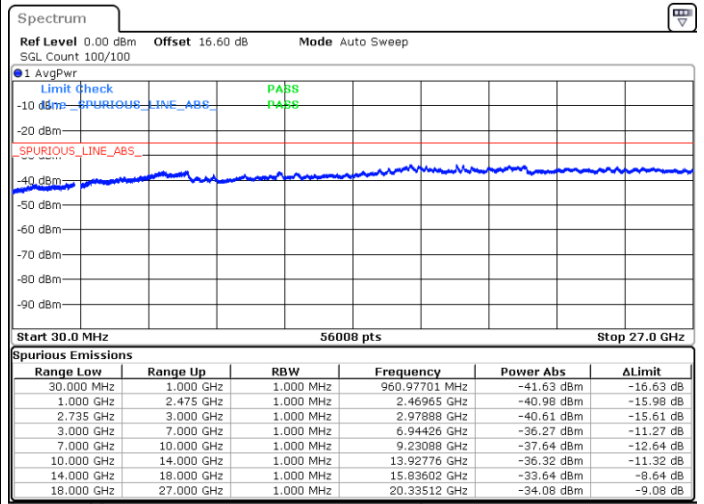

Date: 17.JUN.2020 15:38:21

LTE Band 41CA/ 20MHz+20MHz

QPSK

Lowest Channel / 1RB0 and 1RB99

Lowest Channel / 1RB99 and 1RB0

Date: 17.JUN.2020 14:26:12

Date: 17.JUN.2020 14:25:11

Lowest Channel / Full RB

N/A

Date: 17.JUN.2020 14:31:24

LTE Band 41CA/ 20MHz+20MHz

QPSK

MiddleChannel / 1RB0 and 1RB99

Middle Channel / 1RB99 and 1RB0

Date: 17.JUN.2020 14:48:26

Date: 17.JUN.2020 14:49:27

Middle Channel / Full RB

N/A

Date: 17.JUN.2020 14:43:14

LTE Band 41CA/ 20MHz+20MHz

QPSK

Highest Channel / 1RB0 and 1RB99

Highest Channel / 1RB99 and 1RB0

Date: 17.JUN.2020 16:05:11

Date: 17.JUN.2020 16:00:00

Highest Channel / Full RB

N/A

Date: 17.JUN.2020 16:06:13

LTE Band 41CA/ 5MHz+20MHz

16QAM

Lowest Channel / 1RB0 and 1RB99

Lowest Channel / 1RB24 and 1RB0