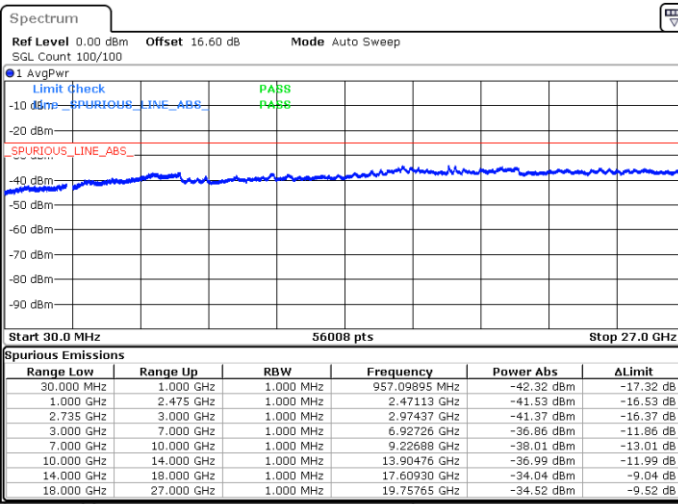

Date: 16.JUN.2020 09:46:43

LTE Band 41CA/ 20MHz+10MHz

16QAM

Lowest Channel / 1RB0 and 1RB49

Lowest Channel / 1RB99 and 1RB0

Date: 16.JUN.2020 16:28:18

Date: 16.JUN.2020 16:25:13

Lowest Channel / Full RB

N/A

Date: 16.JUN.2020 16:31:22

LTE Band 41CA/ 20MHz+10MHz

16QAM

Middle Channel / 1RB0 and 1RB49

Middle Channel / 1RB99 and 1RB0

Date: 16.JUN.2020 17:23:32

Date: 16.JUN.2020 17:26:36

Middle Channel / Full RB

N/A

Date: 16.JUN.2020 17:20:27

LTE Band 41CA/ 20MHz+10MHz

16QAM

Highest Channel / 1RB0 and 1RB49

Highest Channel / 1RB99 and 1RB0

Date: 16 JUN.2020 16:49:37