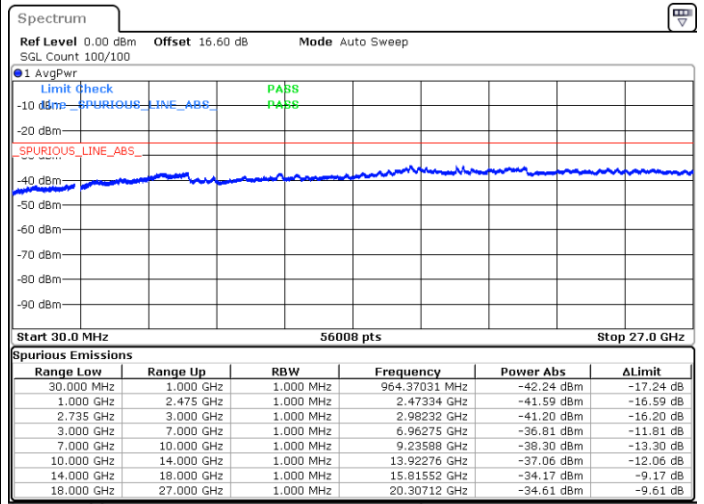

N/A

Date: 16.JUN.2020 19:41:38

LTE Band 41CA/ 15MHz+15MHz

16QAM

Highest Channel / 1RB0 and 1RB74

Highest Channel / 1RB74 and 1RB0

Date: 16.JUN.2020 18:07:03

Date: 16.JUN.2020 18:03:58

Highest Channel / Full RB

N/A

Date: 16.JUN.2020 18:10:08

LTE Band 41CA/ 15MHz+20MHz

16QAM

Lowest Channel / 1RB0 and 1RB99

Lowest Channel / 1RB74 and 1RB0

Date: 16.JUN.2020 20:03:28

Date: 16.JUN.2020 20:00:23

Lowest Channel / Full RB

N/A

Date: 16.JUN.2020 20:06:32

LTE Band 41CA/ 15MHz+20MHz

16QAM

Middle Channel / 1RB0 and 1RB99

Middle Channel / 1RB74 and 1RB0