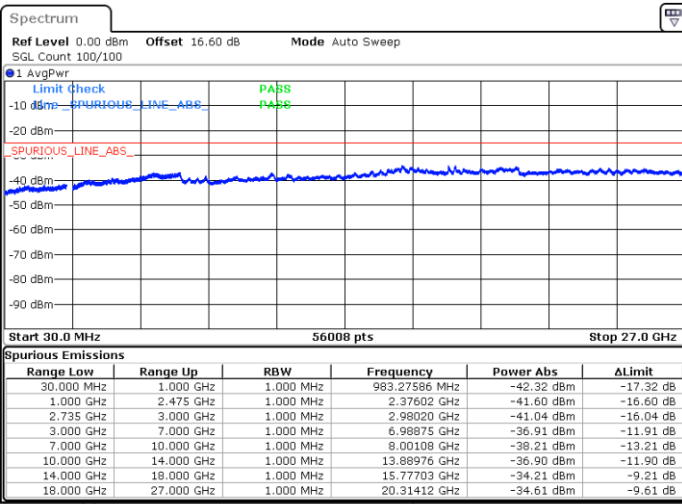

Lowest Channel / Full RB

N/A

Date: 16.JUN.2020 15:27:20

LTE Band 41CA/ 10MHz+20MHz

16QAM

Middle Channel / 1RB0 and 1RB99

Middle Channel / 1RB49 and 1RB0

Date: 16.JUN.2020 16:07:59

Date: 16.JUN.2020 16:11:04

Middle Channel / Full RB

N/A

Date: 16.JUN.2020 16:04:54

LTE Band 41CA/ 10MHz+20MHz

16QAM

Highest Channel / 1RB0 and 1RB99

Highest Channel / 1RB49 and 1RB0