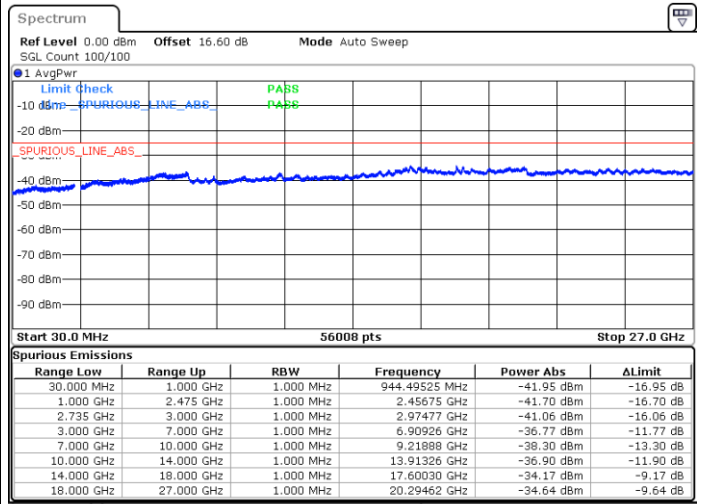

LTE Band 41CA/ 10MHz+15MHz

16QAM

Lowest Channel / 1RB0 and 1RB74

Lowest Channel / 1RB49 and 1RB0

Date: 16.JUN.2020 10:04:50

Date: 16.JUN.2020 10:01:46