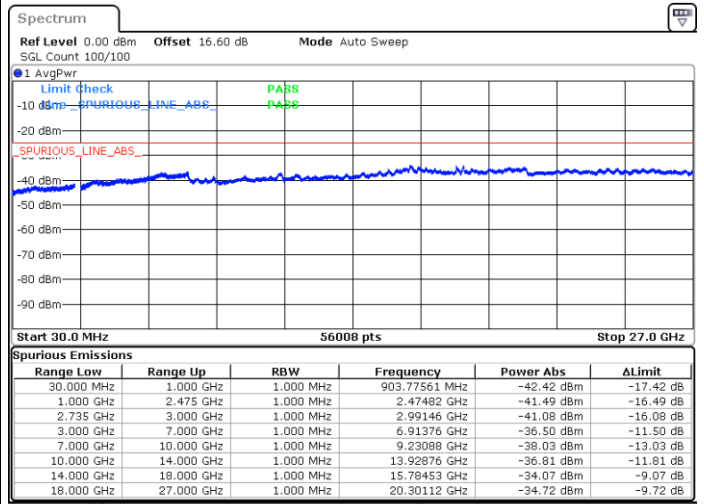

LTE Band 41CA/ 15MHz+15MHz

16QAM

Lowest Channel / 1RB0 and 1RB74

Lowest Channel / 1RB74 and 1RB0

Date: 16.JUN.2020 17:42:22

Date: 16.JUN.2020 17:39:18

Lowest Channel / Full RB

N/A

Date: 16.JUN.2020 17:45:27

LTE Band 41CA/ 15MHz+15MHz

16QAM

Middle Channel / 1RB0 and 1RB74

Middle Channel / 1RB74 and 1RB0

Date: 16.JUN.2020 19:44:44

Date: 16.JUN.2020 19:47:49

Middle Channel / Full RB

N/A

Date: 16.JUN.2020 19:41:38

LTE Band 41CA/ 15MHz+15MHz

16QAM

Highest Channel / 1RB0 and 1RB74

Highest Channel / 1RB74 and 1RB0

Date: 16.JUN.2020 18:07:03

Date: 16.JUN.2020 18:03:58

Highest Channel / Full RB

N/A

Date: 16.JUN.2020 18:10:08

LTE Band 41CA/ 15MHz+20MHz

16QAM

Lowest Channel / 1RB0 and 1RB99

Lowest Channel / 1RB74 and 1RB0

Date: 16.JUN.2020 20:03:28