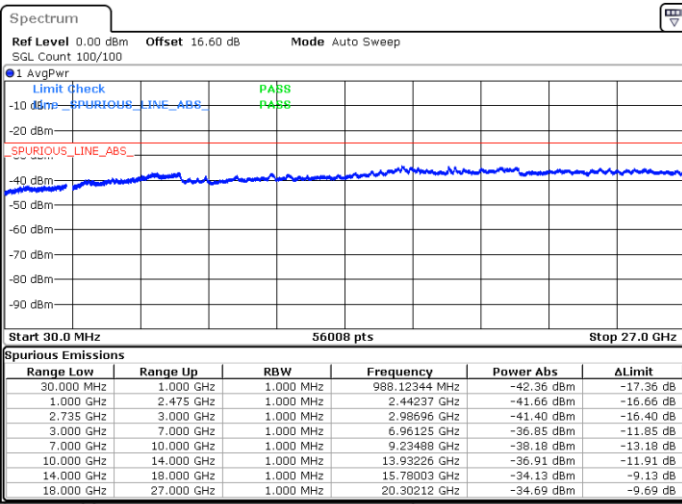

Lowest Channel / 1RB0 and 1RB24

Lowest Channel / 1RB99 and 1RB0

Date: 16.JUN.2020 09:09:31

Date: 16.JUN.2020 09:06:27

Lowest Channel / Full RB

N/A

Date: 16.JUN.2020 09:12:36

LTE Band 41CA/ 20MHz+5MHz

16QAM

Middle Channel / 1RB0 and 1RB24

Middle Channel / 1RB99 and 1RB0

Date: 16.JUN.2020 09:25:15

Date: 16.JUN.2020 09:28:19

Middle Channel / Full RB

N/A

Date: 16.JUN.2020 09:22:10

LTE Band 41CA/ 20MHz+5MHz

16QAM

Highest Channel / 1RB0 and 1RB24

Highest Channel / 1RB99 and 1RB0

Date: 16.JUN.2020 09:43:38

Date: 16.JUN.2020 09:40:34

Highest Channel / Full RB

N/A