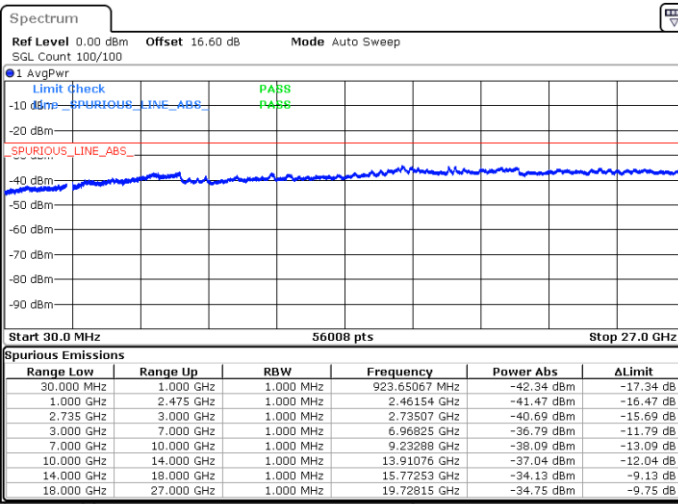

Lowest Channel / 1RB74 and 1RB0

Date: 16.JUN.2020 11:10:18

Date: 16.JUN.2020 11:07:14

Lowest Channel / Full RB

N/A

Date: 16.JUN.2020 11:13:23

LTE Band 41CA/ 15MHz+10MHz

16QAM

Middle Channel / 1RB0 and 1RB49

Middle Channel / 1RB74 and 1RB0

Date: 16.JUN.2020 11:49:55

Date: 16.JUN.2020 11:53:00

Middle Channel / Full RB

N/A

Date: 16.JUN.2020 11:46:51

LTE Band 41CA/ 15MHz+10MHz

16QAM

Highest Channel / 1RB0 and 1RB49

Highest Channel / 1RB74 and 1RB0

Date: 16.JUN.2020 11:33:47

Date: 16.JUN.2020 11:30:43

Highest Channel / Full RB

N/A

Date: 16.JUN.2020 11:36:52