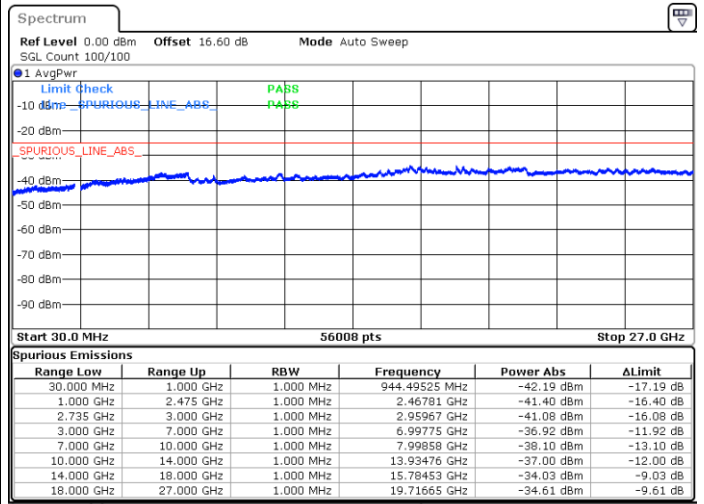

Date: 16.JUN.2020 20:00:23

Lowest Channel / Full RB

N/A

Date: 16.JUN.2020 20:06:32

LTE Band 41CA/ 15MHz+20MHz

16QAM

Middle Channel / 1RB0 and 1RB99

Middle Channel / 1RB74 and 1RB0

Date: 16.JUN.2020 20:42:22

Date: 16.JUN.2020 20:45:27

Middle Channel / Full RB

N/A

Date: 16.JUN.2020 20:39:17

LTE Band 41CA/ 15MHz+20MHz

16QAM

Highest Channel / 1RB0 and 1RB99

Highest Channel / 1RB74 and 1RB0

Date: 16 JUN.2020 20:30:29

Date: 16 JUN.2020 20:27:25

Highest Channel / Full RB

N/A

Date: 16 JUN.2020 20:33:34

LTE Band 41CA/ 20MHz+5MHz

16QAM

Lowest Channel / 1RB0 and 1RB24

Lowest Channel / 1RB99 and 1RB0

Date: 16.JUN.2020 09:09:31

Date: 16.JUN.2020 09:06:27

Lowest Channel / Full RB

N/A

Date: 16.JUN.2020 09:12:36

LTE Band 41CA/ 20MHz+5MHz