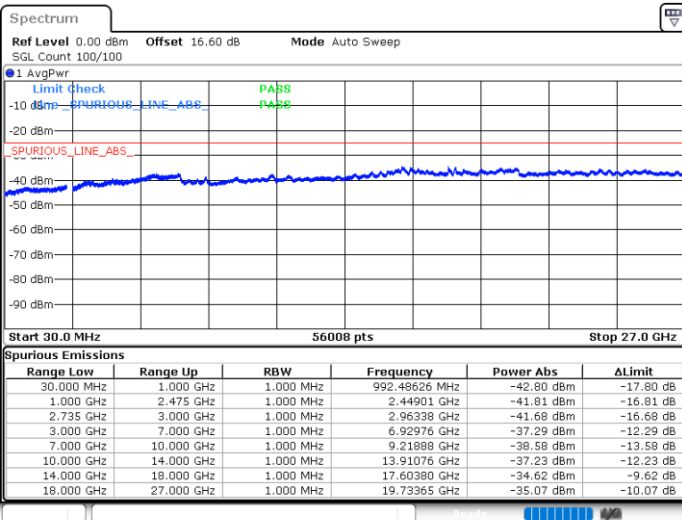

Date: 14.JUN.2020 20:33:35

Date: 14.JUN.2020 20:30:29

Lowest Channel / Full RB

N/A

Date: 14.JUN.2020 20:36:43

LTE Band 41CA/ 5MHz+20MHz

16QAM

Middle Channel / 1RB0 and 1RB99

Middle Channel / 1RB24 and 1RB0

Date: 14.JUN.2020 20:59:49

Date: 14.JUN.2020 21:02:55

Middle Channel / Full RB

N/A

Date: 14.JUN.2020 20:50:18

LTE Band 41CA/ 5MHz+20MHz

16QAM

Highest Channel / 1RB0 and 1RB99

Highest Channel / 1RB24 and 1RB0

Date: 14.JUN.2020 22:37:34

Date: 14.JUN.2020 22:34:27

Highest Channel / Full RB

N/A

Date: 14.JUN.2020 22:40:41

LTE Band 41CA/ 10MHz+15MHz