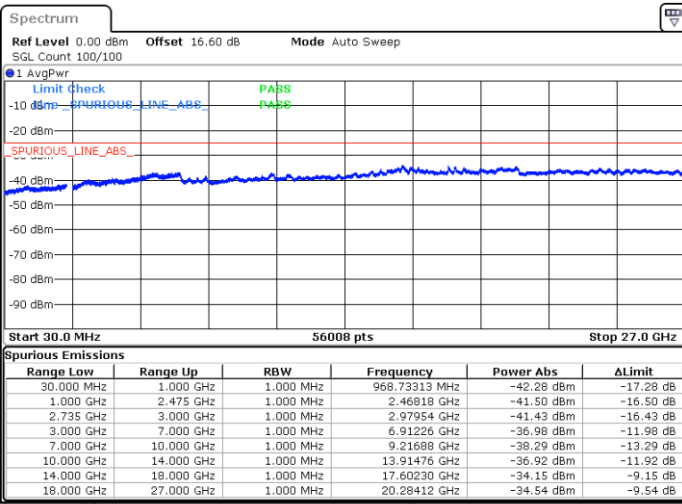

Middle Channel / 1RB0 and 1RB49

Middle Channel / 1RB74 and 1RB0

Date: 16.JUN.2020 11:49:55

Date: 16.JUN.2020 11:53:00

Middle Channel / Full RB

N/A

Date: 16.JUN.2020 11:46:51

LTE Band 41CA/ 15MHz+10MHz

16QAM

Highest Channel / 1RB0 and 1RB49

Highest Channel / 1RB74 and 1RB0

Date: 16.JUN.2020 11:33:47

Date: 16.JUN.2020 11:30:43

Highest Channel / Full RB

N/A

Date: 16.JUN.2020 11:36:52

LTE Band 41CA/ 15MHz+15MHz

16QAM

Lowest Channel / 1RB0 and 1RB74

Lowest Channel / 1RB74 and 1RB0

Date: 16.JUN.2020 17:42:22

Date: 16.JUN.2020 17:39:18

Lowest Channel / Full RB

N/A