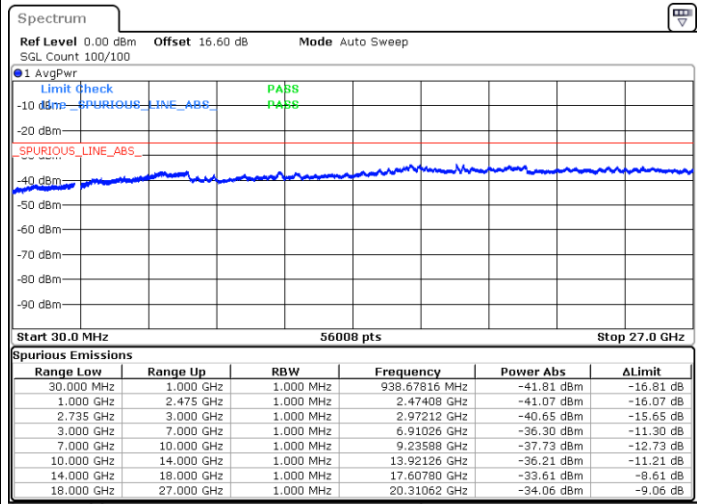

LTE Band 41CA/ 20MHz+15MHz

QPSK

Highest Channel / 1RB0 and 1RB74

Highest Channel / 1RB99 and 1RB0

Date: 17.JUN.2020 15:37:19

Date: 17.JUN.2020 15:32:11

Highest Channel / Full RB

N/A

Date: 17.JUN.2020 15:38:21

LTE Band 41CA/ 20MHz+20MHz

QPSK

Lowest Channel / 1RB0 and 1RB99

Lowest Channel / 1RB99 and 1RB0

Date: 17.JUN.2020 14:26:12

Date: 17.JUN.2020 14:25:11

Lowest Channel / Full RB

Middle Channel / Full RB

N/A

Date: 17.JUN.2020 14:43:14

LTE Band 41CA/ 20MHz+20MHz

QPSK

Highest Channel / 1RB0 and 1RB99

Highest Channel / 1RB99 and 1RB0

Date: 17.JUN.2020 16:05:11