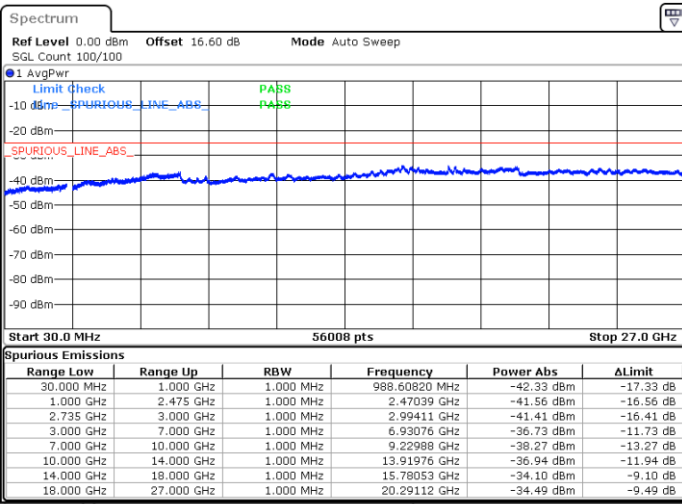

Date: 16.JUN.2020 15:45:47

Date: 16.JUN.2020 15:42:42

Highest Channel / Full RB

N/A

Date: 16.JUN.2020 15:48:52

LTE Band 41CA/ 15MHz+10MHz

16QAM

Lowest Channel / 1RB0 and 1RB49

Lowest Channel / 1RB74 and 1RB0

Date: 16.JUN.2020 11:10:18

Date: 16.JUN.2020 11:07:14

Lowest Channel / Full RB

N/A

Date: 16.JUN.2020 11:13:23

LTE Band 41CA/ 15MHz+10MHz

16QAM

Middle Channel / 1RB0 and 1RB49

Middle Channel / 1RB74 and 1RB0

Date: 16.JUN.2020 11:49:55

Date: 16.JUN.2020 11:53:00

Middle Channel / Full RB

N/A

Date: 16.JUN.2020 11:46:51

LTE Band 41CA/ 15MHz+10MHz