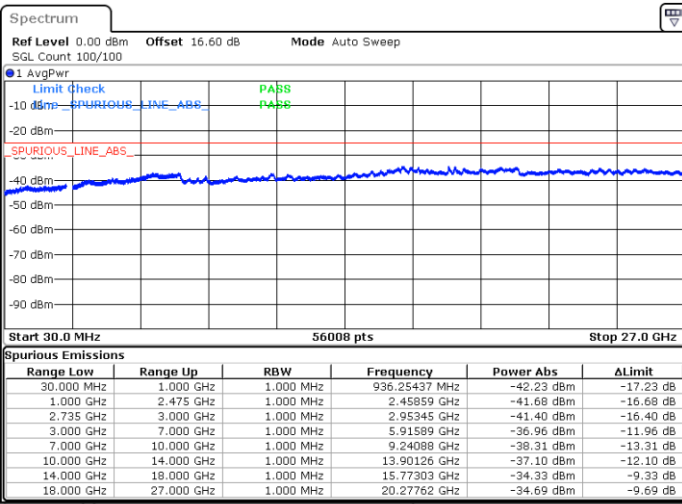

LTE Band 41CA/ 20MHz+5MHz

16QAM

Highest Channel / 1RB0 and 1RB24

Highest Channel / 1RB99 and 1RB0

Date: 16.JUN.2020 09:43:38

Date: 16.JUN.2020 09:40:34

Highest Channel / Full RB

N/A

Date: 16.JUN.2020 09:46:43

LTE Band 41CA/ 20MHz+10MHz

16QAM

Lowest Channel / 1RB0 and 1RB49

Lowest Channel / 1RB99 and 1RB0

Date: 16.JUN.2020 16:28:18

Date: 16.JUN.2020 16:25:13

Lowest Channel / Full RB