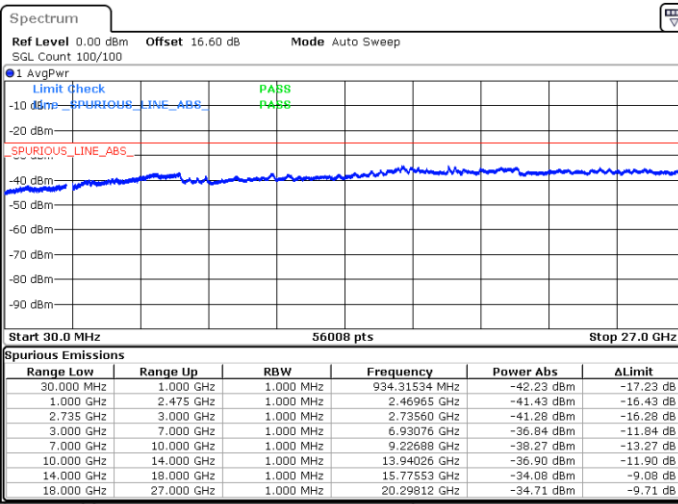

Date: 16.JUN.2020 10:47:02

LTE Band 41CA/ 10MHz+15MHz

16QAM

Highest Channel / 1RB0 and 1RB74

Highest Channel / 1RB49 and 1RB0

Date: 16.JUN.2020 10:26:46

Date: 16.JUN.2020 10:23:41

Highest Channel / Full RB

N/A

Date: 16.JUN.2020 10:29:50

LTE Band 41CA/ 10MHz+20MHz

16QAM

Lowest Channel / 1RB0 and 1RB99

Lowest Channel / 1RB49 and 1RB0

Date: 16.JUN.2020 15:24:15

Date: 16.JUN.2020 15:21:11