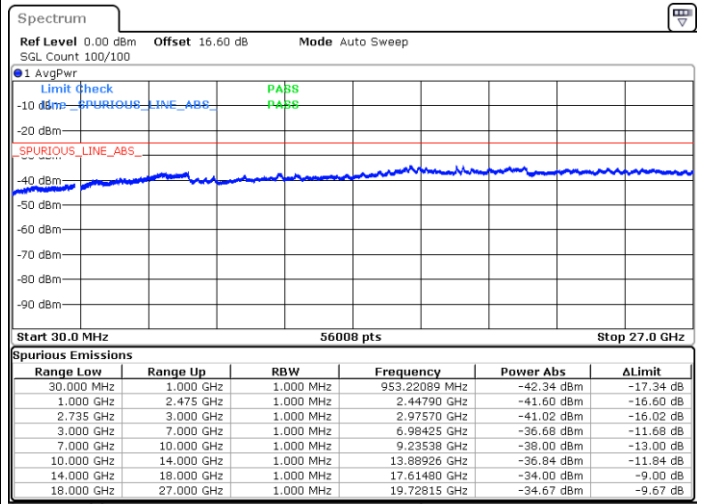

Date: 16.JUN.2020 15:45:47

Date: 16.JUN.2020 15:42:42

Highest Channel / Full RB

N/A

Date: 16.JUN.2020 15:48:52

LTE Band 41CA/ 15MHz+10MHz

16QAM

Lowest Channel / 1RB0 and 1RB49

Lowest Channel / 1RB74 and 1RB0

Date: 16.JUN.2020 11:10:18

Date: 16.JUN.2020 11:07:14

Lowest Channel / Full RB

N/A

Date: 16.JUN.2020 11:13:23

LTE Band 41CA/ 15MHz+10MHz

16QAM

Middle Channel / 1RB0 and 1RB49

Middle Channel / 1RB74 and 1RB0

Date: 16.JUN.2020 11:49:55

Date: 16.JUN.2020 11:53:00

Middle Channel / Full RB

N/A

Date: 16.JUN.2020 11:46:51

LTE Band 41CA/ 15MHz+10MHz