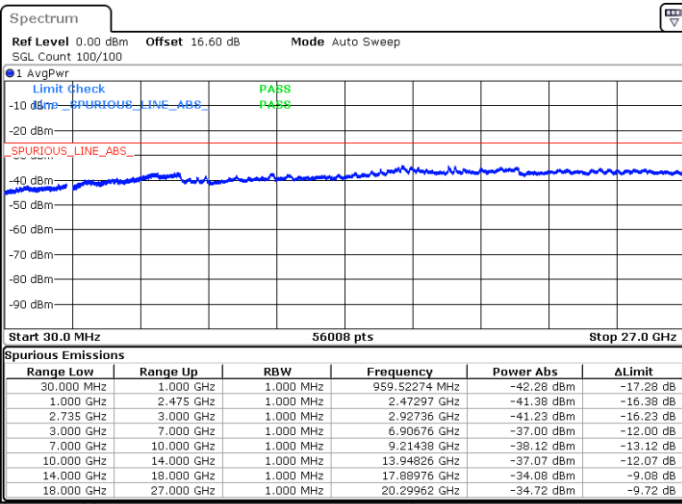

Lowest Channel / Full RB

N/A

Date: 16.JUN.2020 15:27:20

LTE Band 41CA/ 10MHz+20MHz

16QAM

Middle Channel / 1RB0 and 1RB99

Middle Channel / 1RB49 and 1RB0

Date: 16.JUN.2020 16:07:59

Date: 16.JUN.2020 16:11:04

Middle Channel / Full RB

N/A

Date: 16.JUN.2020 16:04:54

LTE Band 41CA/ 10MHz+20MHz

16QAM

Highest Channel / 1RB0 and 1RB99

Highest Channel / 1RB49 and 1RB0

Date: 16.JUN.2020 15:45:47

Date: 16.JUN.2020 15:42:42

Highest Channel / Full RB

N/A

Date: 16.JUN.2020 15:48:52

LTE Band 41CA/ 15MHz+10MHz

16QAM

Lowest Channel / 1RB0 and 1RB49