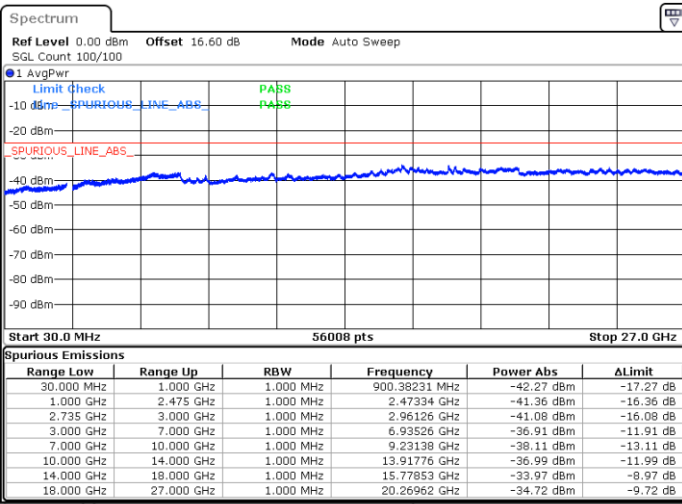

Highest Channel / Full RB

N/A

Date: 16.JUN.2020 18:10:08

LTE Band 41CA/ 15MHz+20MHz

16QAM

Lowest Channel / 1RB0 and 1RB99

Lowest Channel / 1RB74 and 1RB0

Date: 16.JUN.2020 20:03:28

Date: 16.JUN.2020 20:00:23

Lowest Channel / Full RB

N/A

Date: 16.JUN.2020 20:06:32

LTE Band 41CA/ 15MHz+20MHz

16QAM

Middle Channel / 1RB0 and 1RB99

Middle Channel / 1RB74 and 1RB0

Date: 16.JUN.2020 20:42:22

Date: 16.JUN.2020 20:45:27

Middle Channel / Full RB

N/A

Date: 16.JUN.2020 20:39:17

LTE Band 41CA/ 15MHz+20MHz

16QAM

Highest Channel / 1RB0 and 1RB99

Highest Channel / 1RB74 and 1RB0

Date: 16 JUN.2020 20:30:29

Date: 16 JUN.2020 20:27:25

Highest Channel / Full RB

N/A

Date: 16 JUN.2020 20:33:34

LTE Band 41CA/ 20MHz+5MHz

16QAM