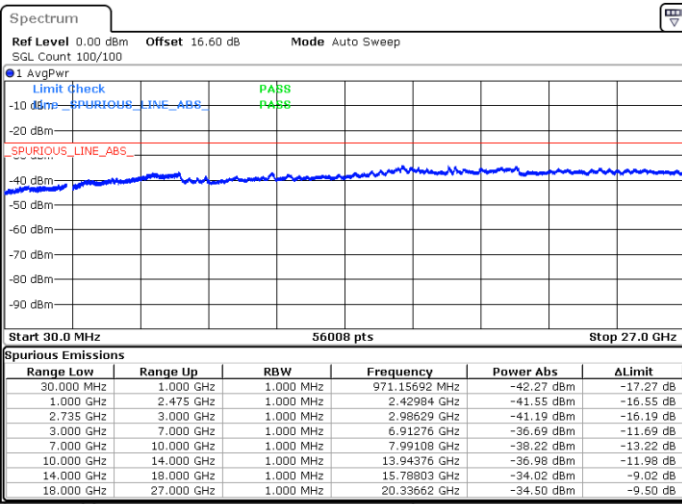

Highest Channel / Full RB

N/A

Date: 16.JUN.2020 18:10:08

LTE Band 41CA/ 15MHz+20MHz

16QAM

Lowest Channel / 1RB0 and 1RB99

Lowest Channel / 1RB74 and 1RB0

Date: 16.JUN.2020 20:03:28

Date: 16.JUN.2020 20:00:23

Lowest Channel / Full RB

N/A

Date: 16.JUN.2020 20:06:32

LTE Band 41CA/ 15MHz+20MHz

16QAM

Middle Channel / 1RB0 and 1RB99

Middle Channel / 1RB74 and 1RB0

Date: 16.JUN.2020 20:42:22

Date: 16.JUN.2020 20:45:27

Middle Channel / Full RB

N/A

Date: 16.JUN.2020 20:39:17

LTE Band 41CA/ 15MHz+20MHz

16QAM

Highest Channel / 1RB0 and 1RB99

Highest Channel / 1RB74 and 1RB0

Date: 16 JUN.2020 20:30:29

Date: 16 JUN.2020 20:27:25

Highest Channel / Full RB

N/A

Date: 16 JUN.2020 20:33:34

LTE Band 41CA/ 20MHz+5MHz

16QAM