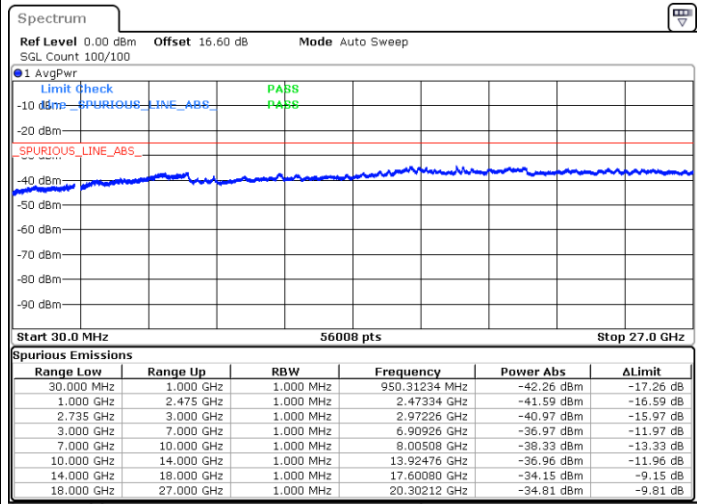

Date: 16.JUN.2020 10:47:02

LTE Band 41CA/ 10MHz+15MHz

16QAM

Highest Channel / 1RB0 and 1RB74

Highest Channel / 1RB49 and 1RB0

Date: 16.JUN.2020 10:26:46

Date: 16.JUN.2020 10:23:41

Highest Channel / Full RB

N/A

Date: 16.JUN.2020 10:29:50

LTE Band 41CA/ 10MHz+20MHz

16QAM

Lowest Channel / 1RB0 and 1RB99

Lowest Channel / 1RB49 and 1RB0

Date: 16.JUN.2020 15:24:15

Date: 16.JUN.2020 15:21:11