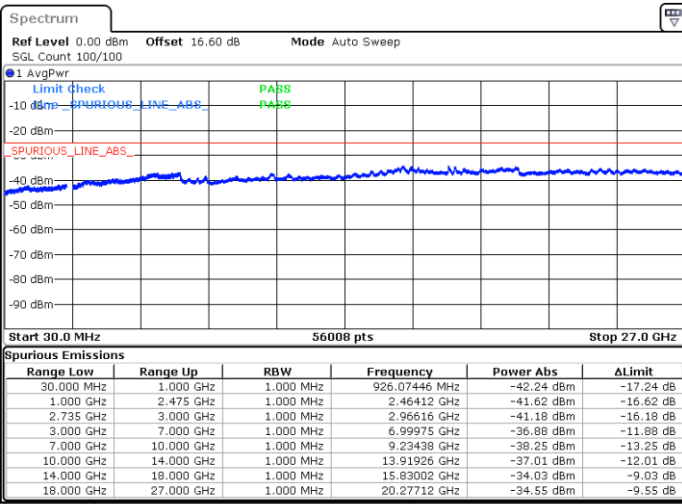

LTE Band 41CA/ 10MHz+15MHz

16QAM

MiddleChannel / 1RB0 and 1RB74

Middle Channel / 1RB49 and 1RB0

Date: 16.JUN.2020 10:50:06

Date: 16.JUN.2020 10:53:11

Middle Channel / Full RB

N/A

Date: 16.JUN.2020 10:47:02

LTE Band 41CA/ 10MHz+15MHz

16QAM

Highest Channel / 1RB0 and 1RB74

Highest Channel / 1RB49 and 1RB0

Date: 16.JUN.2020 10:26:46

Date: 16.JUN.2020 10:23:41

Highest Channel / Full RB