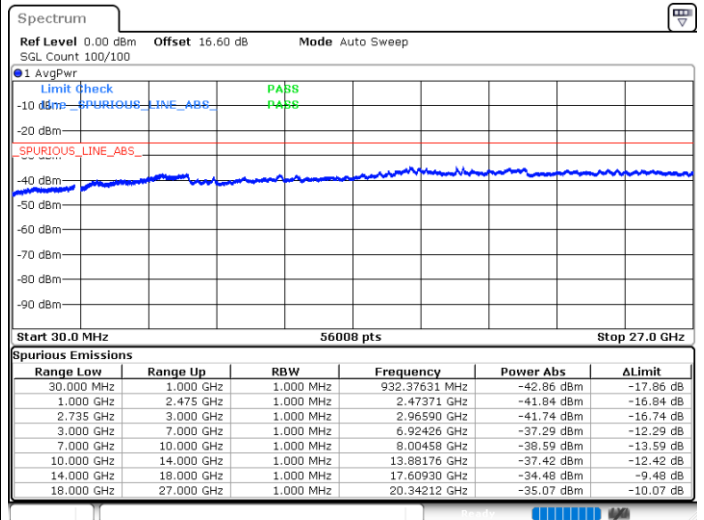

LTE Band 41CA/ 5MHz+20MHz

16QAM

Middle Channel / 1RB0 and 1RB99

Middle Channel / 1RB24 and 1RB0

Date: 14.JUN.2020 20:59:49

Date: 14.JUN.2020 21:02:55