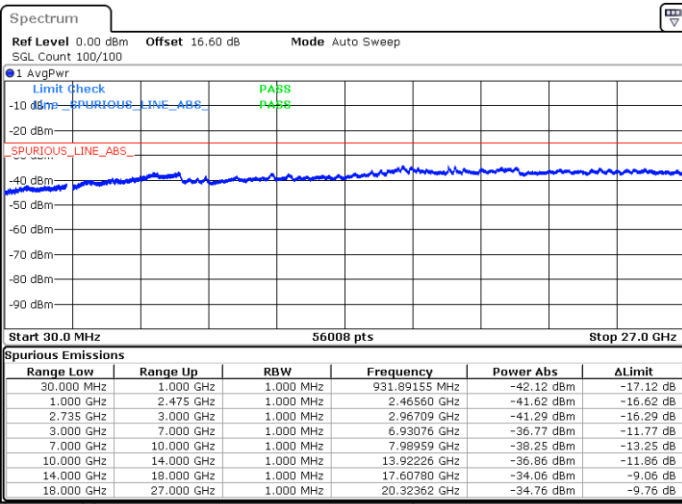

Lowest Channel / Full RB

N/A

Date: 16.JUN.2020 15:27:20

LTE Band 41CA/ 10MHz+20MHz

16QAM

Middle Channel / 1RB0 and 1RB99

Middle Channel / 1RB49 and 1RB0

Date: 16.JUN.2020 16:07:59

Date: 16.JUN.2020 16:11:04

Middle Channel / Full RB

N/A

Date: 16.JUN.2020 16:04:54

LTE Band 41CA/ 10MHz+20MHz

16QAM

Highest Channel / 1RB0 and 1RB99

Highest Channel / 1RB49 and 1RB0