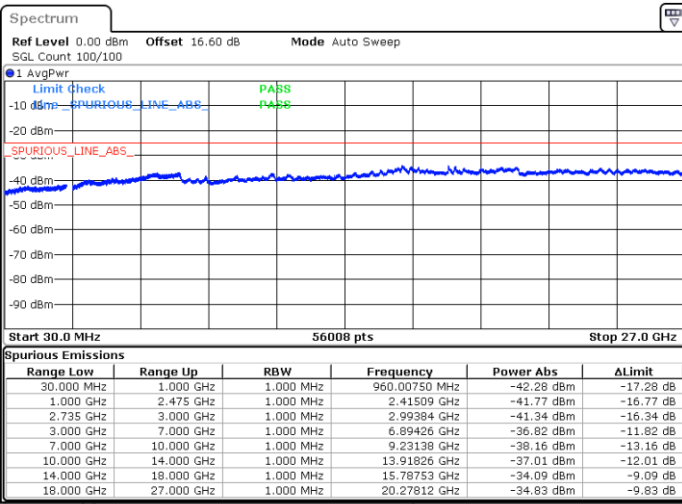

LTE Band 41CA/ 20MHz+5MHz

16QAM

Highest Channel / 1RB0 and 1RB24

Highest Channel / 1RB99 and 1RB0

Date: 16.JUN.2020 09:43:38

Date: 16.JUN.2020 09:40:34

Highest Channel / Full RB

N/A

Date: 16.JUN.2020 09:46:43

LTE Band 41CA/ 20MHz+10MHz

16QAM

Lowest Channel / 1RB0 and 1RB49

Lowest Channel / 1RB99 and 1RB0

Date: 16.JUN.2020 16:28:18

Date: 16.JUN.2020 16:25:13

Lowest Channel / Full RB

N/A

Date: 16.JUN.2020 16:31:22

LTE Band 41CA/ 20MHz+10MHz

16QAM

Middle Channel / 1RB0 and 1RB49

Middle Channel / 1RB99 and 1RB0

Date: 16.JUN.2020 17:23:32

Date: 16.JUN.2020 17:26:36