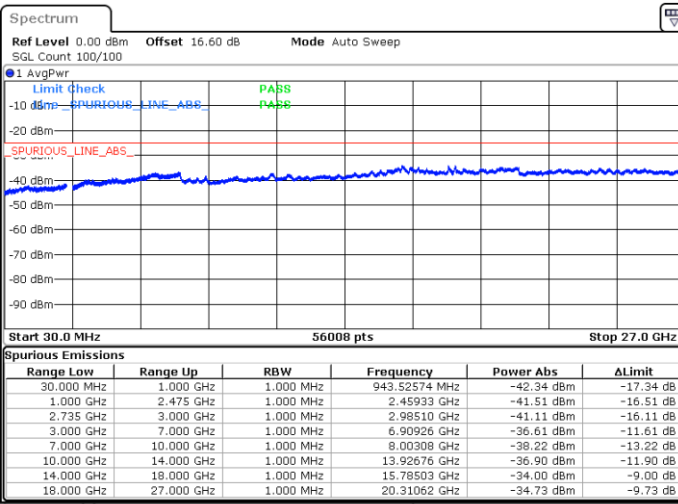

Date: 16.JUN.2020 10:47:02

LTE Band 41CA/ 10MHz+15MHz

16QAM

Highest Channel / 1RB0 and 1RB74

Highest Channel / 1RB49 and 1RB0

Date: 16.JUN.2020 10:26:46

Date: 16.JUN.2020 10:23:41

Highest Channel / Full RB

N/A

Date: 16.JUN.2020 10:29:50

LTE Band 41CA/ 10MHz+20MHz

16QAM

Lowest Channel / 1RB0 and 1RB99

Lowest Channel / 1RB49 and 1RB0

Date: 16.JUN.2020 15:24:15

Date: 16.JUN.2020 15:21:11

Lowest Channel / Full RB

N/A

Date: 16.JUN.2020 15:27:20

LTE Band 41CA/ 10MHz+20MHz

16QAM

Middle Channel / 1RB0 and 1RB99

Middle Channel / 1RB49 and 1RB0

Date: 16.JUN.2020 16:07:59

Date: 16.JUN.2020 16:11:04

Middle Channel / Full RB

N/A

Date: 16.JUN.2020 16:04:54

LTE Band 41CA/ 10MHz+20MHz

16QAM

Highest Channel / 1RB0 and 1RB99

Highest Channel / 1RB49 and 1RB0