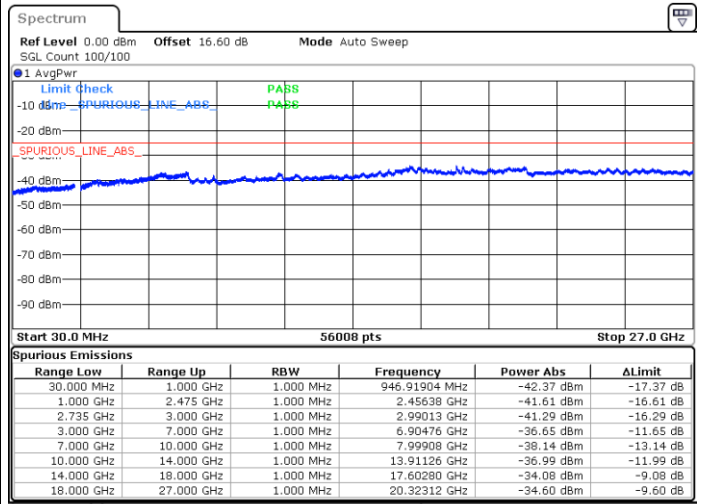

Date: 16.JUN.2020 16:11:04

Middle Channel / Full RB

N/A

Date: 16.JUN.2020 16:04:54

LTE Band 41CA/ 10MHz+20MHz

16QAM

Highest Channel / 1RB0 and 1RB99

Highest Channel / 1RB49 and 1RB0

Date: 16.JUN.2020 15:45:47

Date: 16.JUN.2020 15:42:42

Highest Channel / Full RB

N/A

Date: 16.JUN.2020 15:48:52

LTE Band 41CA/ 15MHz+10MHz

16QAM

Lowest Channel / 1RB0 and 1RB49

Lowest Channel / 1RB74 and 1RB0

Date: 16.JUN.2020 11:10:18

Date: 16.JUN.2020 11:07:14

Lowest Channel / Full RB

N/A

Date: 16.JUN.2020 11:13:23

LTE Band 41CA/ 15MHz+10MHz

16QAM