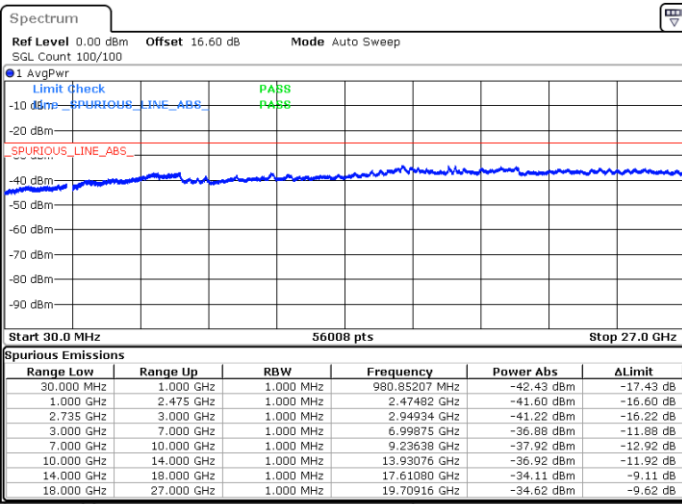

N/A

Date: 16.JUN.2020 19:41:38

LTE Band 41CA/ 15MHz+15MHz

16QAM

Highest Channel / 1RB0 and 1RB74

Highest Channel / 1RB74 and 1RB0

Date: 16.JUN.2020 18:07:03

Date: 16.JUN.2020 18:03:58

Highest Channel / Full RB

N/A

Date: 16.JUN.2020 18:10:08

LTE Band 41CA/ 15MHz+20MHz

16QAM

Lowest Channel / 1RB0 and 1RB99

Lowest Channel / 1RB74 and 1RB0

Date: 16.JUN.2020 20:03:28

Date: 16.JUN.2020 20:00:23

Lowest Channel / Full RB

N/A

Date: 16.JUN.2020 20:06:32

LTE Band 41CA/ 15MHz+20MHz

16QAM

Middle Channel / 1RB0 and 1RB99

Middle Channel / 1RB74 and 1RB0