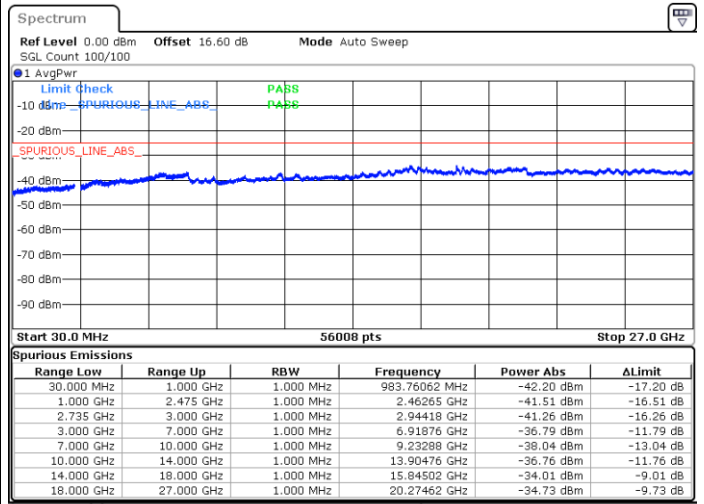

N/A

Date: 16.JUN.2020 10:29:50

LTE Band 41CA/ 10MHz+20MHz

16QAM

Lowest Channel / 1RB0 and 1RB99

Lowest Channel / 1RB49 and 1RB0

Date: 16.JUN.2020 15:24:15

Date: 16.JUN.2020 15:21:11

Lowest Channel / Full RB

N/A

Date: 16.JUN.2020 15:27:20

LTE Band 41CA/ 10MHz+20MHz

16QAM

Middle Channel / 1RB0 and 1RB99

Middle Channel / 1RB49 and 1RB0

Date: 16.JUN.2020 16:07:59

Date: 16.JUN.2020 16:11:04

Middle Channel / Full RB

N/A

Date: 16.JUN.2020 16:04:54

LTE Band 41CA/ 10MHz+20MHz

16QAM

Highest Channel / 1RB0 and 1RB99

Highest Channel / 1RB49 and 1RB0

Date: 16.JUN.2020 15:45:47

Date: 16.JUN.2020 15:42:42

Highest Channel / Full RB

N/A

Date: 16.JUN.2020 15:48:52

LTE Band 41CA/ 15MHz+10MHz

16QAM

Lowest Channel / 1RB0 and 1RB49