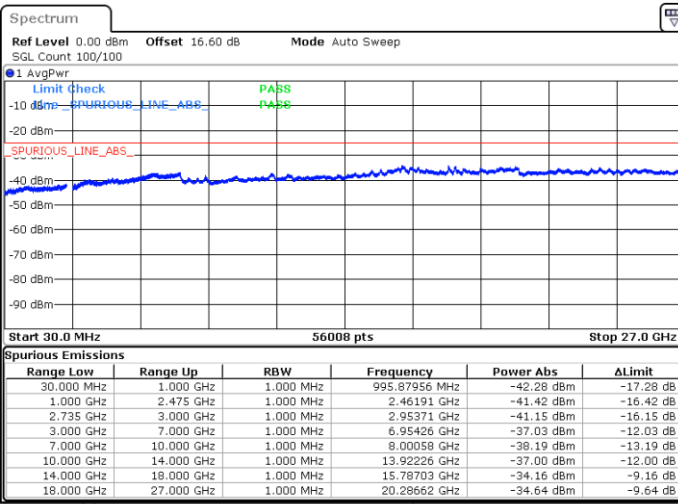

Middle Channel / 1RB0 and 1RB49

Middle Channel / 1RB74 and 1RB0

Date: 16.JUN.2020 11:49:55

Date: 16.JUN.2020 11:53:00

Middle Channel / Full RB

N/A

Date: 16.JUN.2020 11:46:51

LTE Band 41CA/ 15MHz+10MHz

16QAM

Highest Channel / 1RB0 and 1RB49

Highest Channel / 1RB74 and 1RB0

Date: 16.JUN.2020 11:33:47

Date: 16.JUN.2020 11:30:43

Highest Channel / Full RB

N/A

Date: 16.JUN.2020 11:36:52

LTE Band 41CA/ 15MHz+15MHz

16QAM

Lowest Channel / 1RB0 and 1RB74

Lowest Channel / 1RB74 and 1RB0

Date: 16.JUN.2020 17:42:22

Date: 16.JUN.2020 17:39:18

Lowest Channel / Full RB

N/A