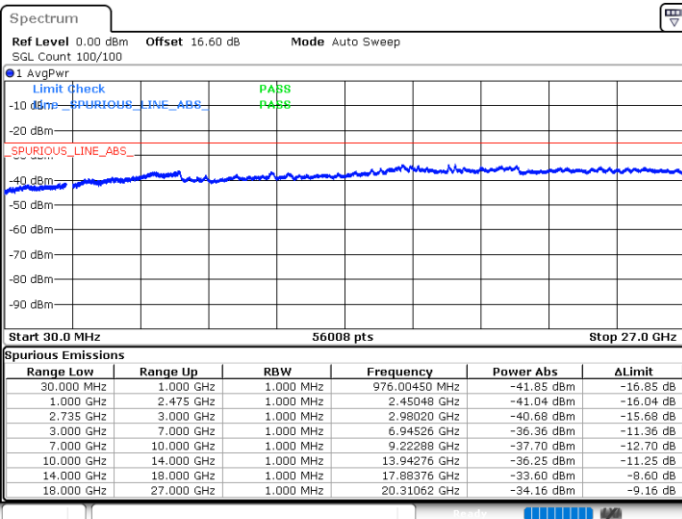

LTE Band 41CA/ 20MHz+15MHz

QPSK

Highest Channel / 1RB0 and 1RB74

Highest Channel / 1RB99 and 1RB0

Date: 17.JUN.2020 15:37:19

Date: 17.JUN.2020 15:32:11

Highest Channel / Full RB

N/A

Date: 17.JUN.2020 15:38:21

LTE Band 41CA/ 20MHz+20MHz

QPSK

Lowest Channel / 1RB0 and 1RB99

Lowest Channel / 1RB99 and 1RB0

Date: 17.JUN.2020 14:26:12

Date: 17.JUN.2020 14:25:11

Lowest Channel / Full RB