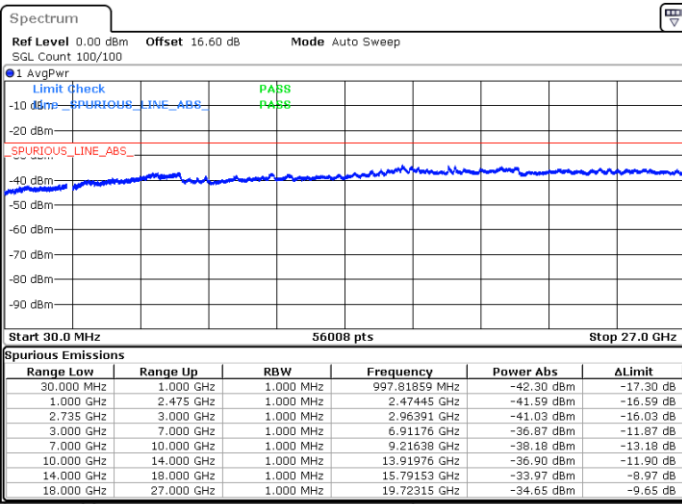

LTE Band 41CA/ 15MHz+15MHz

16QAM

Lowest Channel / 1RB0 and 1RB74

Lowest Channel / 1RB74 and 1RB0

Date: 16.JUN.2020 17:42:22

Date: 16.JUN.2020 17:39:18

Lowest Channel / Full RB

N/A

Date: 16.JUN.2020 17:45:27

LTE Band 41CA/ 15MHz+15MHz

16QAM

Middle Channel / 1RB0 and 1RB74

Middle Channel / 1RB74 and 1RB0

Date: 16.JUN.2020 19:44:44

Date: 16.JUN.2020 19:47:49

Middle Channel / Full RB

N/A

Date: 16.JUN.2020 19:41:38

LTE Band 41CA/ 15MHz+15MHz

16QAM

Highest Channel / 1RB0 and 1RB74

Highest Channel / 1RB74 and 1RB0

Date: 16.JUN.2020 18:07:03

Date: 16.JUN.2020 18:03:58