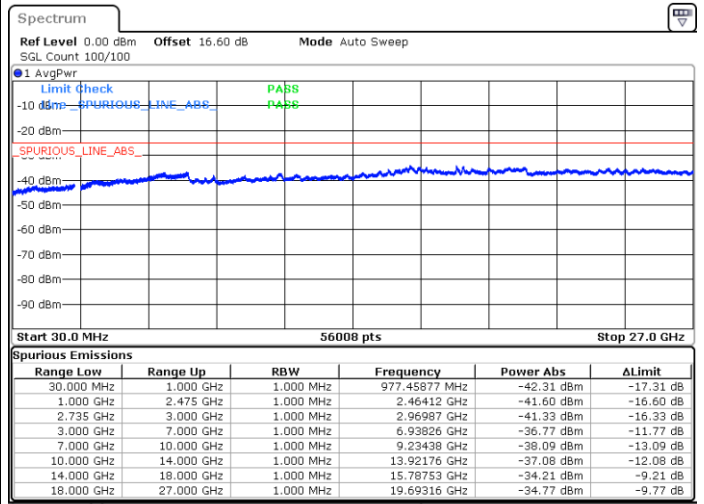

Date: 16.JUN.2020 20:42:22

Date: 16.JUN.2020 20:45:27

Middle Channel / Full RB

N/A

Date: 16.JUN.2020 20:39:17

LTE Band 41CA/ 15MHz+20MHz

16QAM

Highest Channel / 1RB0 and 1RB99

Highest Channel / 1RB74 and 1RB0

Date: 16 JUN.2020 20:30:29

Date: 16 JUN.2020 20:27:25

Highest Channel / Full RB

N/A

Date: 16 JUN.2020 20:33:34

LTE Band 41CA/ 20MHz+5MHz

16QAM

Lowest Channel / 1RB0 and 1RB24

Lowest Channel / 1RB99 and 1RB0

Date: 16.JUN.2020 09:09:31

Date: 16.JUN.2020 09:06:27

Lowest Channel / Full RB

N/A

Date: 16.JUN.2020 09:12:36

LTE Band 41CA/ 20MHz+5MHz