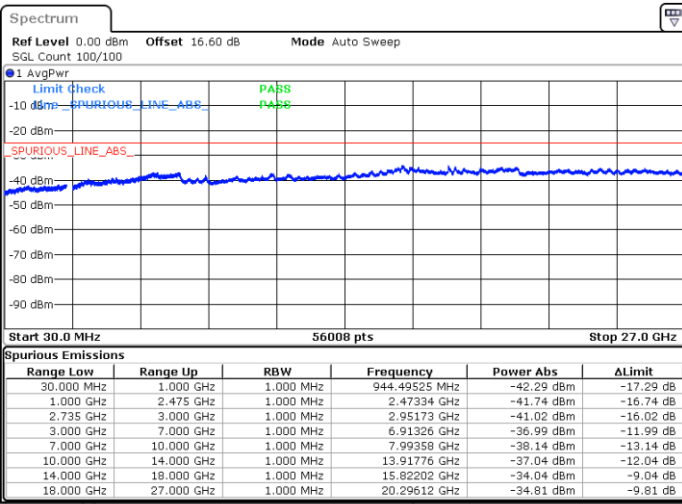

LTE Band 41CA/ 20MHz+5MHz

16QAM

Middle Channel / 1RB0 and 1RB24

Middle Channel / 1RB99 and 1RB0

Date: 16.JUN.2020 09:25:15

Date: 16.JUN.2020 09:28:19