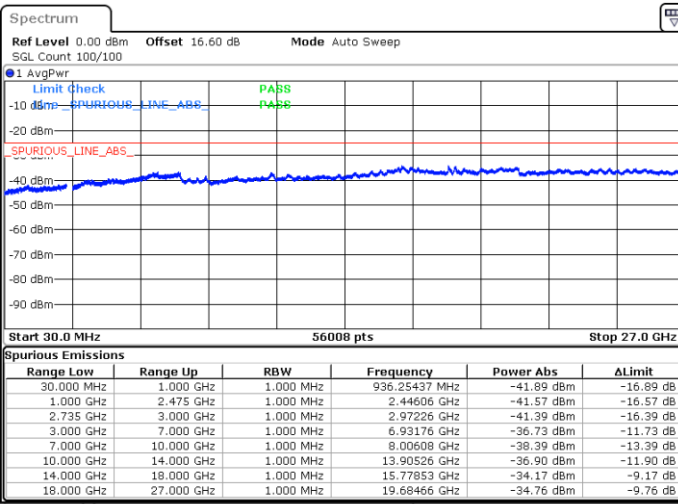

N/A

Date: 16.JUN.2020 19:41:38

LTE Band 41CA/ 15MHz+15MHz

16QAM

Highest Channel / 1RB0 and 1RB74

Highest Channel / 1RB74 and 1RB0

Date: 16.JUN.2020 18:07:03

Date: 16.JUN.2020 18:03:58

Highest Channel / Full RB

N/A

Date: 16.JUN.2020 18:10:08

LTE Band 41CA/ 15MHz+20MHz

16QAM

Lowest Channel / 1RB0 and 1RB99

Lowest Channel / 1RB74 and 1RB0

Date: 16.JUN.2020 20:03:28