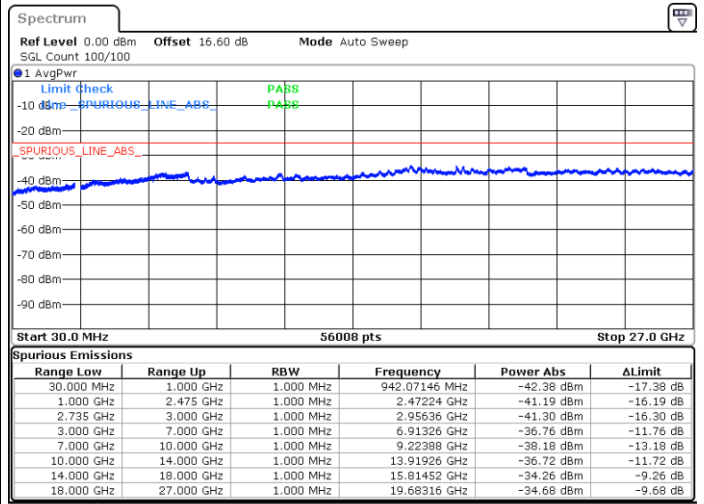

Highest Channel / 1RB0 and 1RB99

Highest Channel / 1RB24 and 1RB0

Date: 14.JUN.2020 22:37:34

Date: 14.JUN.2020 22:34:27

Highest Channel / Full RB

N/A

Date: 14.JUN.2020 22:40:41

LTE Band 41CA/ 10MHz+15MHz

16QAM

Lowest Channel / 1RB0 and 1RB74

Lowest Channel / 1RB49 and 1RB0

Date: 16.JUN.2020 10:04:50

Date: 16.JUN.2020 10:01:46

Lowest Channel / Full RB

N/A

Date: 16.JUN.2020 10:07:55

LTE Band 41CA/ 10MHz+15MHz

16QAM

MiddleChannel / 1RB0 and 1RB74

Middle Channel / 1RB49 and 1RB0

Date: 16.JUN.2020 10:50:06

Date: 16.JUN.2020 10:53:11

Middle Channel / Full RB

N/A

Date: 16.JUN.2020 10:47:02

LTE Band 41CA/ 10MHz+15MHz

16QAM

Highest Channel / 1RB0 and 1RB74

Highest Channel / 1RB49 and 1RB0

Date: 16.JUN.2020 10:26:46

Date: 16.JUN.2020 10:23:41

Highest Channel / Full RB