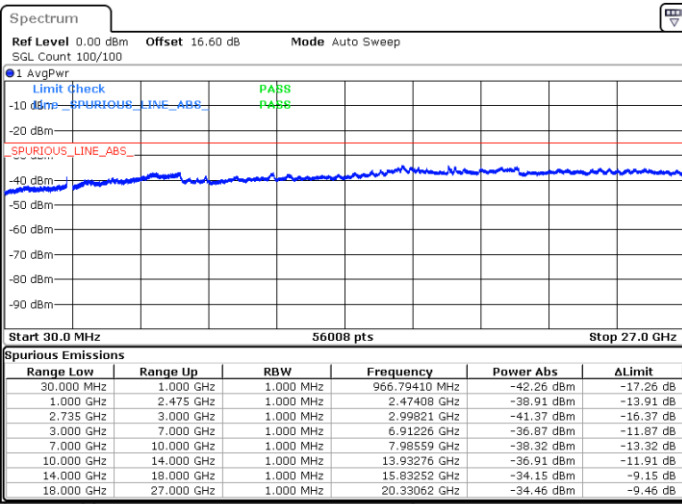

LTE Band 41CA/ 10MHz+15MHz

16QAM

Lowest Channel / 1RB0 and 1RB74

Lowest Channel / 1RB49 and 1RB0

Date: 16.JUN.2020 10:04:50

Date: 16.JUN.2020 10:01:46