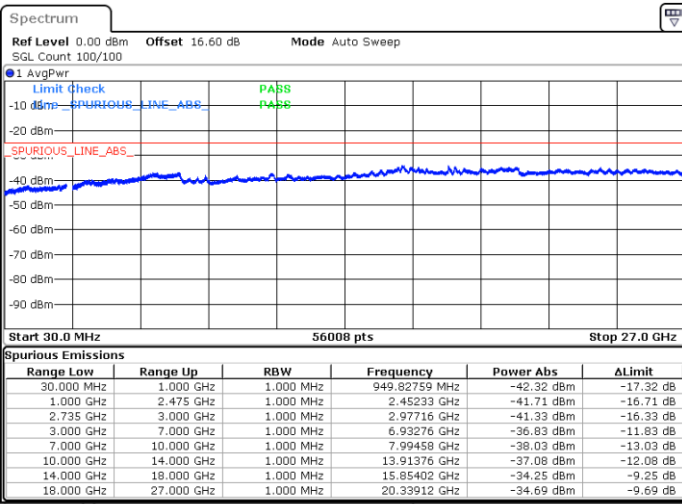

Lowest Channel / Full RB

N/A

Date: 16.JUN.2020 15:27:20

LTE Band 41CA/ 10MHz+20MHz

16QAM

Middle Channel / 1RB0 and 1RB99

Middle Channel / 1RB49 and 1RB0

Date: 16.JUN.2020 16:07:59

Date: 16.JUN.2020 16:11:04

Middle Channel / Full RB

N/A

Date: 16.JUN.2020 16:04:54

LTE Band 41CA/ 10MHz+20MHz

16QAM

Highest Channel / 1RB0 and 1RB99

Highest Channel / 1RB49 and 1RB0

Date: 16.JUN.2020 15:45:47

Date: 16.JUN.2020 15:42:42

Highest Channel / Full RB

N/A

Date: 16.JUN.2020 15:48:52

LTE Band 41CA/ 15MHz+10MHz

16QAM

Lowest Channel / 1RB0 and 1RB49