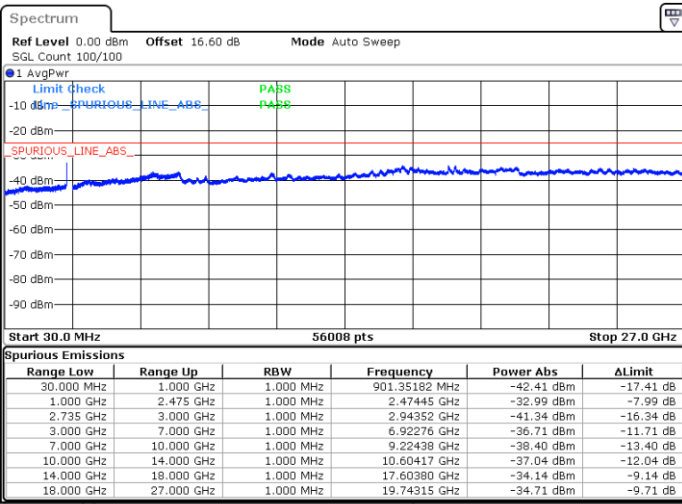

Date: 16.JUN.2020 20:42:22

Date: 16.JUN.2020 20:45:27

Middle Channel / Full RB

N/A

Date: 16.JUN.2020 20:39:17

LTE Band 41CA/ 15MHz+20MHz

16QAM

Highest Channel / 1RB0 and 1RB99

Highest Channel / 1RB74 and 1RB0

Date: 16 JUN.2020 20:30:29

Date: 16 JUN.2020 20:27:25

Highest Channel / Full RB

N/A

Date: 16 JUN.2020 20:33:34

LTE Band 41CA/ 20MHz+5MHz

16QAM

Lowest Channel / 1RB0 and 1RB24

Lowest Channel / 1RB99 and 1RB0

Date: 16.JUN.2020 09:09:31

Date: 16.JUN.2020 09:06:27

Lowest Channel / Full RB

N/A

Date: 16.JUN.2020 09:12:36

LTE Band 41CA/ 20MHz+5MHz