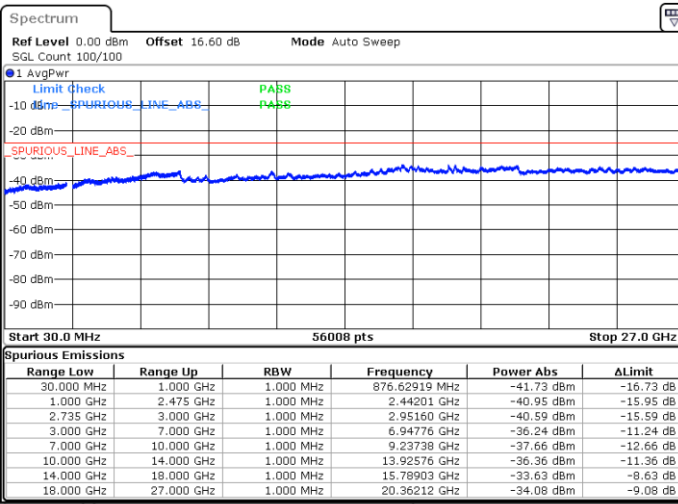

Middle Channel / Full RB

N/A

Date: 17.JUN.2020 14:43:14

LTE Band 41CA/ 20MHz+20MHz

QPSK

Highest Channel / 1RB0 and 1RB99

Highest Channel / 1RB99 and 1RB0

Date: 17.JUN.2020 16:05:11

Date: 17.JUN.2020 16:00:00

Highest Channel / Full RB

N/A

Date: 17.JUN.2020 16:06:13

LTE Band 41CA/ 5MHz+20MHz

16QAM

Lowest Channel / 1RB0 and 1RB99

Lowest Channel / 1RB24 and 1RB0

Date: 14.JUN.2020 20:33:35

Date: 14.JUN.2020 20:30:29

Lowest Channel / Full RB

N/A

Date: 14.JUN.2020 20:36:43

LTE Band 41CA/ 5MHz+20MHz

16QAM

Middle Channel / 1RB0 and 1RB99