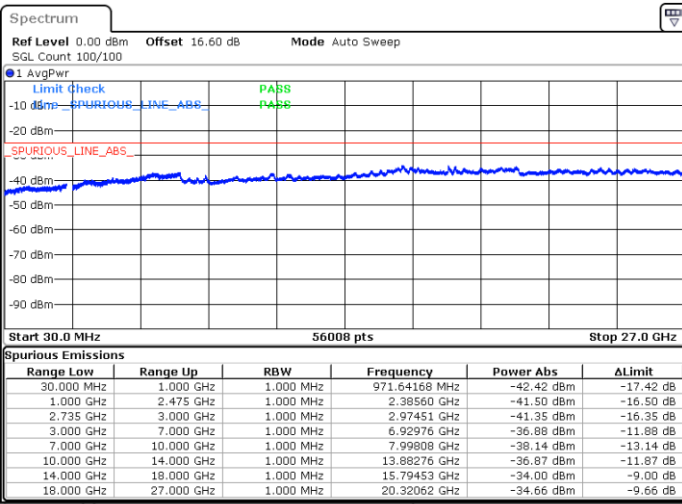

Middle Channel / Full RB

N/A

Date: 16.JUN.2020 17:20:27

LTE Band 41CA/ 20MHz+10MHz

16QAM

Highest Channel / 1RB0 and 1RB49

Highest Channel / 1RB99 and 1RB0

Date: 16 JUN.2020 16:49:37

Date: 16 JUN.2020 16:46:32

Highest Channel / Full RB

N/A

Date: 16 JUN.2020 16:52:42