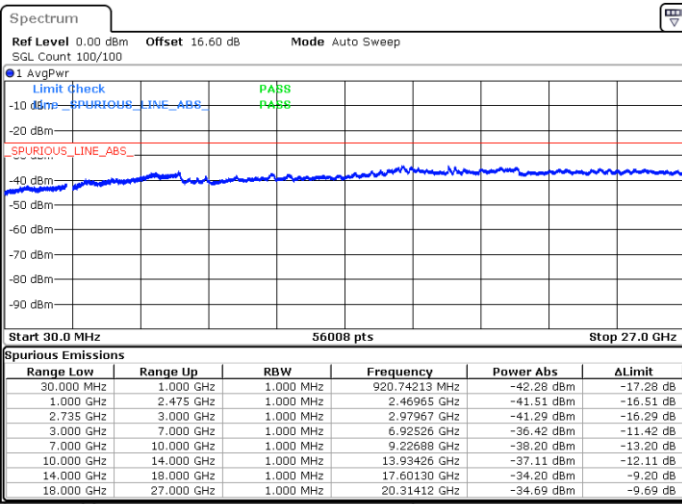

Highest Channel / 1RB74 and 1RB0

Date: 16 JUN.2020 20:30:29

Date: 16 JUN.2020 20:27:25

Highest Channel / Full RB

N/A

Date: 16 JUN.2020 20:33:34

LTE Band 41CA/ 20MHz+5MHz

16QAM

Lowest Channel / 1RB0 and 1RB24

Lowest Channel / 1RB99 and 1RB0

Date: 16.JUN.2020 09:09:31

Date: 16.JUN.2020 09:06:27

Lowest Channel / Full RB

N/A

Date: 16.JUN.2020 09:12:36

LTE Band 41CA/ 20MHz+5MHz