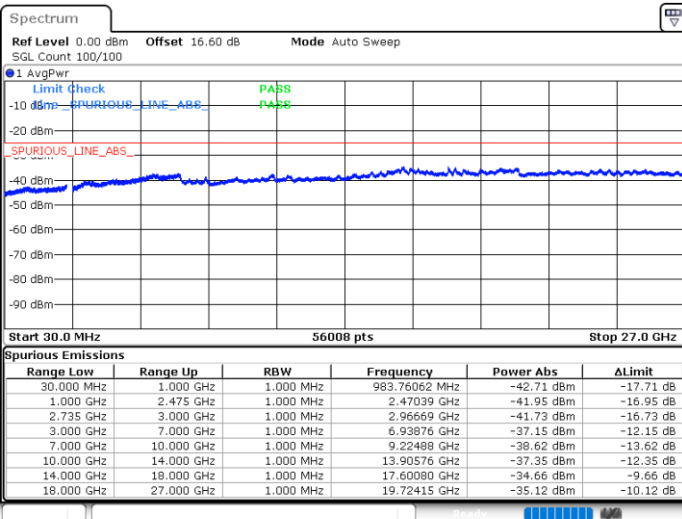

Date: 14.JUN.2020 20:33:35

Date: 14.JUN.2020 20:30:29

Lowest Channel / Full RB

N/A

Date: 14.JUN.2020 20:36:43

LTE Band 41CA/ 5MHz+20MHz

16QAM

Middle Channel / 1RB0 and 1RB99

Middle Channel / 1RB24 and 1RB0

Date: 14.JUN.2020 20:59:49

Date: 14.JUN.2020 21:02:55

Middle Channel / Full RB

N/A

Date: 14.JUN.2020 20:50:18

LTE Band 41CA/ 5MHz+20MHz

16QAM

Highest Channel / 1RB0 and 1RB99

Highest Channel / 1RB24 and 1RB0

Date: 14.JUN.2020 22:37:34

Date: 14.JUN.2020 22:34:27

Highest Channel / Full RB

N/A

Date: 14.JUN.2020 22:40:41

LTE Band 41CA/ 10MHz+15MHz