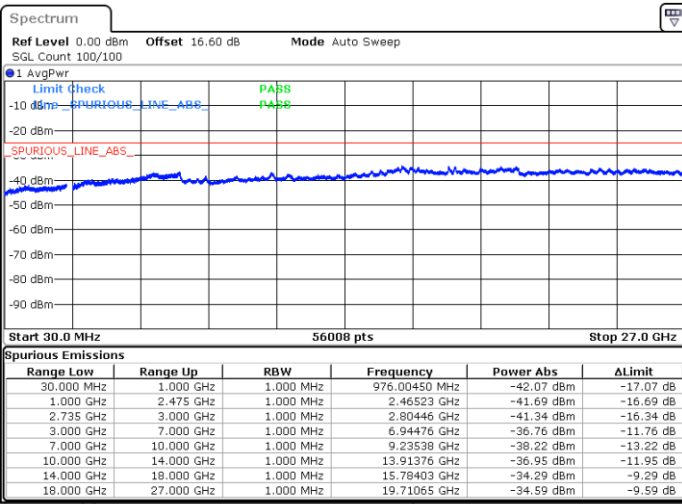

Highest Channel / 1RB0 and 1RB99

Highest Channel / 1RB24 and 1RB0

Date: 14.JUN.2020 22:37:34

Date: 14.JUN.2020 22:34:27

Highest Channel / Full RB

N/A

Date: 14.JUN.2020 22:40:41

LTE Band 41CA/ 10MHz+15MHz

16QAM

Lowest Channel / 1RB0 and 1RB74

Lowest Channel / 1RB49 and 1RB0

Date: 16.JUN.2020 10:04:50

Date: 16.JUN.2020 10:01:46

Lowest Channel / Full RB

N/A

Date: 16.JUN.2020 10:07:55

LTE Band 41CA/ 10MHz+15MHz

16QAM

MiddleChannel / 1RB0 and 1RB74

Middle Channel / 1RB49 and 1RB0

Date: 16.JUN.2020 10:50:06

Date: 16.JUN.2020 10:53:11

Middle Channel / Full RB

N/A