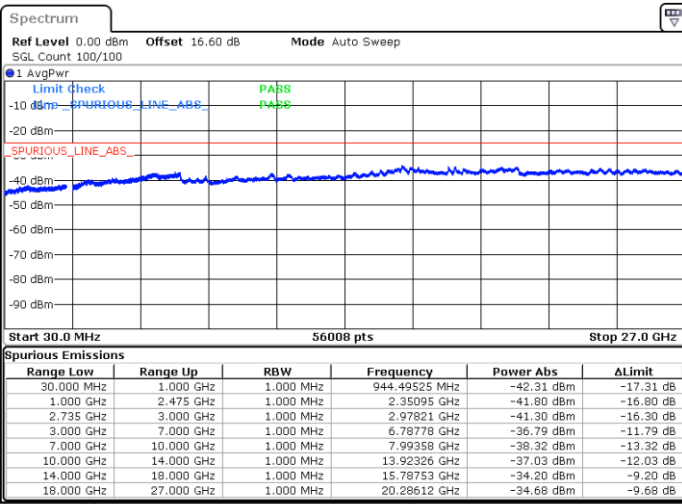

Lowest Channel / 1RB0 and 1RB24

Lowest Channel / 1RB99 and 1RB0

Date: 16.JUN.2020 09:09:31

Date: 16.JUN.2020 09:06:27

Lowest Channel / Full RB

N/A

Date: 16.JUN.2020 09:12:36

LTE Band 41CA/ 20MHz+5MHz

16QAM

Middle Channel / 1RB0 and 1RB24

Middle Channel / 1RB99 and 1RB0

Date: 16.JUN.2020 09:25:15

Date: 16.JUN.2020 09:28:19

Middle Channel / Full RB

N/A

Date: 16.JUN.2020 09:22:10

LTE Band 41CA/ 20MHz+5MHz

16QAM

Highest Channel / 1RB0 and 1RB24

Highest Channel / 1RB99 and 1RB0

Date: 16.JUN.2020 09:43:38

Date: 16.JUN.2020 09:40:34

Highest Channel / Full RB

N/A