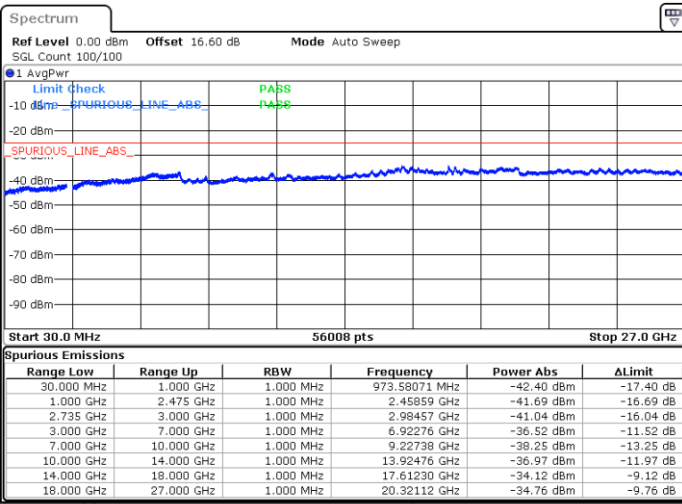

N/A

Date: 16.JUN.2020 19:41:38

LTE Band 41CA/ 15MHz+15MHz

16QAM

Highest Channel / 1RB0 and 1RB74

Highest Channel / 1RB74 and 1RB0

Date: 16.JUN.2020 18:07:03

Date: 16.JUN.2020 18:03:58

Highest Channel / Full RB

N/A

Date: 16.JUN.2020 18:10:08

LTE Band 41CA/ 15MHz+20MHz

16QAM

Lowest Channel / 1RB0 and 1RB99

Lowest Channel / 1RB74 and 1RB0

Date: 16.JUN.2020 20:03:28

Date: 16.JUN.2020 20:00:23

Lowest Channel / Full RB

N/A

Date: 16.JUN.2020 20:06:32

LTE Band 41CA/ 15MHz+20MHz

16QAM

Middle Channel / 1RB0 and 1RB99

Middle Channel / 1RB74 and 1RB0