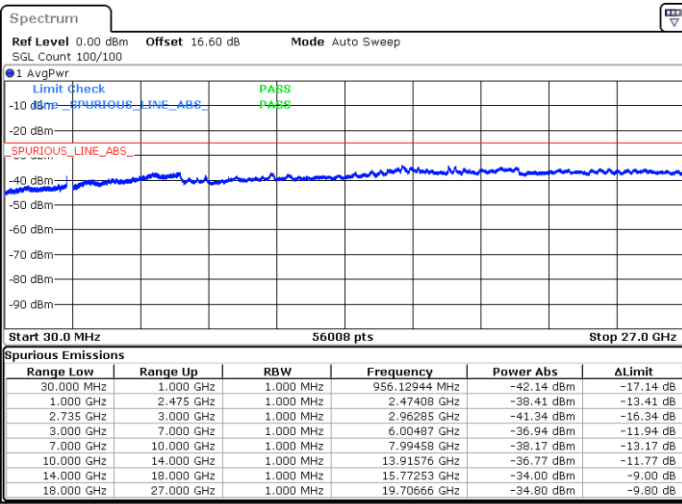

Date: 16.JUN.2020 16:11:04

Middle Channel / Full RB

N/A

Date: 16.JUN.2020 16:04:54

LTE Band 41CA/ 10MHz+20MHz

16QAM

Highest Channel / 1RB0 and 1RB99

Highest Channel / 1RB49 and 1RB0

Date: 16.JUN.2020 15:45:47

Date: 16.JUN.2020 15:42:42

Highest Channel / Full RB

N/A

Date: 16.JUN.2020 15:48:52

LTE Band 41CA/ 15MHz+10MHz

16QAM

Lowest Channel / 1RB0 and 1RB49

Lowest Channel / 1RB74 and 1RB0

Date: 16.JUN.2020 11:10:18

Date: 16.JUN.2020 11:07:14

Lowest Channel / Full RB

N/A

Date: 16.JUN.2020 11:13:23

LTE Band 41CA/ 15MHz+10MHz

16QAM