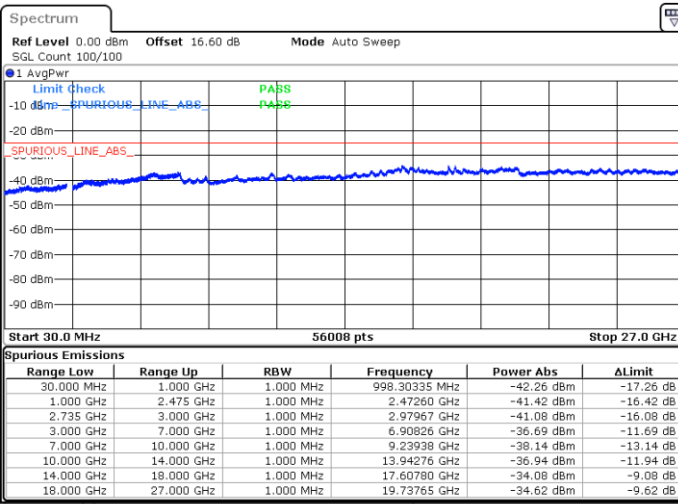

Date: 16.JUN.2020 10:47:02

LTE Band 41CA/ 10MHz+15MHz

16QAM

Highest Channel / 1RB0 and 1RB74

Highest Channel / 1RB49 and 1RB0

Date: 16.JUN.2020 10:26:46

Date: 16.JUN.2020 10:23:41

Highest Channel / Full RB

N/A

Date: 16.JUN.2020 10:29:50

LTE Band 41CA/ 10MHz+20MHz

16QAM

Lowest Channel / 1RB0 and 1RB99

Lowest Channel / 1RB49 and 1RB0

Date: 16.JUN.2020 15:24:15

Date: 16.JUN.2020 15:21:11

Lowest Channel / Full RB

N/A

Date: 16.JUN.2020 15:27:20

LTE Band 41CA/ 10MHz+20MHz

16QAM

Middle Channel / 1RB0 and 1RB99

Middle Channel / 1RB49 and 1RB0

Date: 16.JUN.2020 16:07:59

Date: 16.JUN.2020 16:11:04

Middle Channel / Full RB

N/A

Date: 16.JUN.2020 16:04:54

LTE Band 41CA/ 10MHz+20MHz

16QAM

Highest Channel / 1RB0 and 1RB99

Highest Channel / 1RB49 and 1RB0