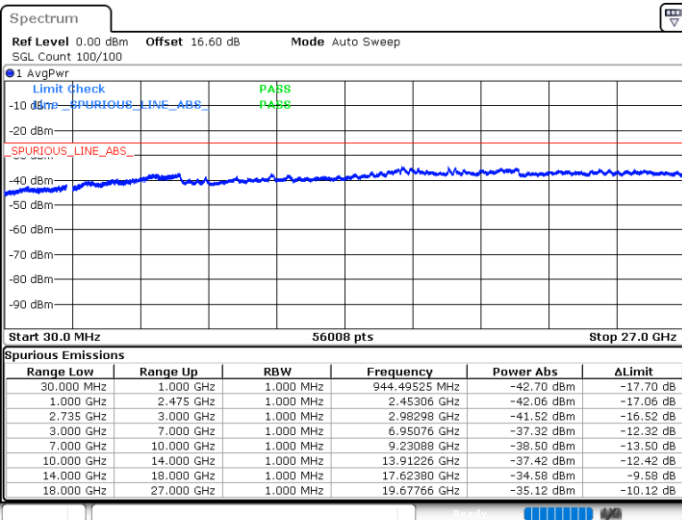

LTE Band 41CA/ 5MHz+20MHz

16QAM

Middle Channel / 1RB0 and 1RB99

Middle Channel / 1RB24 and 1RB0

Date: 14.JUN.2020 20:59:49

Date: 14.JUN.2020 21:02:55