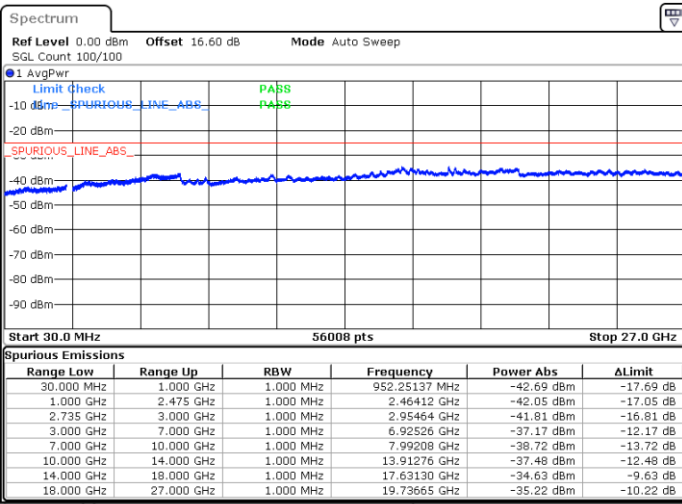

Middle Channel / Full RB

N/A

Date: 17.JUN.2020 14:43:14

LTE Band 41CA/ 20MHz+20MHz

QPSK

Highest Channel / 1RB0 and 1RB99

Highest Channel / 1RB99 and 1RB0

Date: 17.JUN.2020 16:05:11

Date: 17.JUN.2020 16:00:00

Highest Channel / Full RB

N/A

Date: 17.JUN.2020 16:06:13

LTE Band 41CA/ 5MHz+20MHz

16QAM

Lowest Channel / 1RB0 and 1RB99

Lowest Channel / 1RB24 and 1RB0

Date: 14.JUN.2020 20:33:35

Date: 14.JUN.2020 20:30:29

Lowest Channel / Full RB

N/A

Date: 14.JUN.2020 20:36:43

LTE Band 41CA/ 5MHz+20MHz

16QAM

Middle Channel / 1RB0 and 1RB99