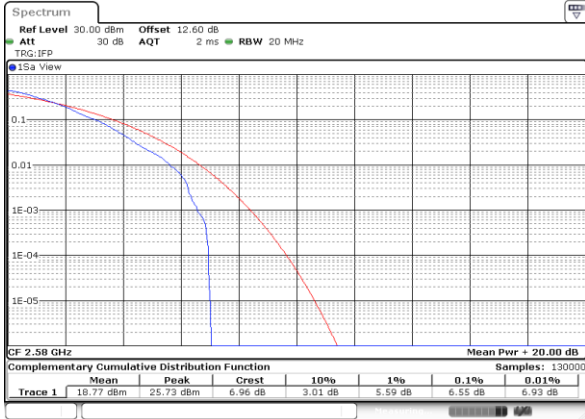

LTE Band 38 / 20MHz / 64QAM

Lowest Channel / 1RB

Date: 13 JUN 2020 18:57:57

Lowest Channel / Full RB

Date: 13 JUN 2020 18:58:17

Middle Channel / 1RB

Date: 13 JUN 2020 18:58:33

Middle Channel / Full RB

Date: 13 JUN 2020 18:58:48

Highest Channel / 1RB

Date: 13 JUN 2020 18:59:03

Highest Channel / Full RB

Date: 13 JUN 2020 18:59:18

26dB Bandwidth

Mode	LTE Band 38 : 26dB BW(MHz)											
BW	1.4MHz		3MHz		5MHz		10MHz		15MHz		20MHz	
Mod.	QPSK	16QAM	QPSK	16QAM	QPSK	16QAM	QPSK	16QAM	QPSK	16QAM	QPSK	16QAM
Lowest CH	-	-	-	-	4.79	4.80	9.63	9.63	14.21	14.30	18.62	18.94
Middle CH	-	-	-	-	4.81	4.81	9.65	9.61	14.12	14.21	19.02	18.62
Highest CH	-	-	-	-	4.90	4.82	9.69	9.67	14.45	14.57	18.94	18.62
Mode	LTE Band 38 : 26dB BW(MHz)											
BW	1.4MHz		3MHz		5MHz		10MHz		15MHz		20MHz	
Mod.	64QAM		64QAM		64QAM		64QAM		64QAM		64QAM	
Lowest CH	-	-	-	-	4.91	-	9.81	-	14.15	-	19.02	-
Middle CH	-	-	-	-	4.88	-	9.69	-	14.42	-	18.62	-
Highest CH	-	-	-	-	4.79	-	9.77	-	14.57	-	18.82	-