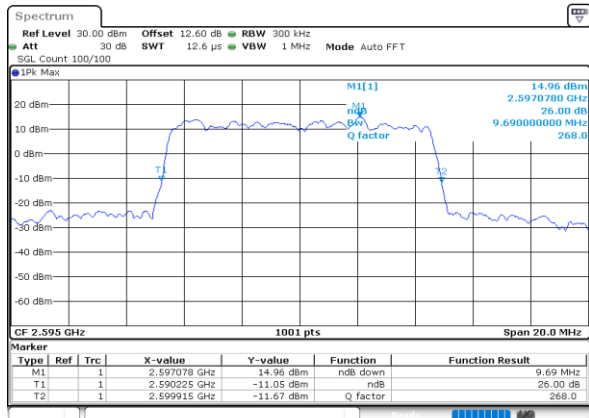

Middle Channel / 10MHz / 64QAM

Date: 13 JUN 2020 18:54:15