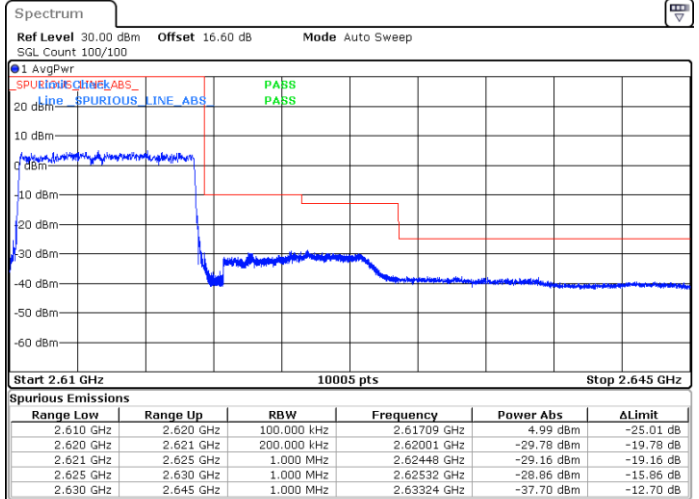

Date: 13.JUN.2020 17:22:26

LTE Band 38 / 5MHz / 64QAM

Lowest Band Edge / 1RB

Date: 13.JUN.2020 17:24:42

Highest Band Edge / 1 RB

Date: 13.JUN.2020 17:26:57

Lowest Band Edge / Full RB

Date: 13.JUN.2020 17:25:27

Highest Band Edge / Full RB

Date: 13.JUN.2020 17:26:12

LTE Band 38 / 10MHz / QPSK

Lowest Band Edge / 1 RB

Date: 13.JUN.2020 17:30:44

Highest Band Edge / 1 RB

Date: 13.JUN.2020 17:35:15

Lowest Band Edge / Full RB

Date: 13.JUN.2020 17:32:15

Highest Band Edge / Full RB

Date: 13.JUN.2020 17:33:45

LTE Band 38 / 10MHz / 16QAM

Lowest Band Edge / 1 RB

Date: 13 JUN 2020 17:31:29

Highest Band Edge / 1 RB

Date: 13 JUN 2020 17:36:01

Lowest Band Edge / Full RB

Date: 13 JUN 2020 17:33:00

Highest Band Edge / Full RB

Date: 13 JUN 2020 17:34:30

LTE Band 38 / 10MHz / 64QAM

Lowest Band Edge / 1 RB

Date: 13.JUN.2020 17:27:43

Highest Band Edge / 1 RB