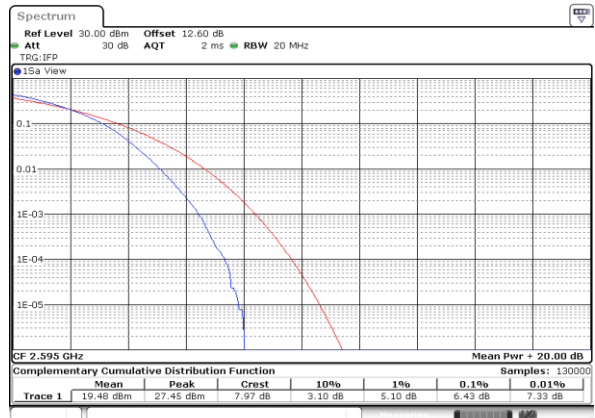

LTE Band 38 / 20MHz / 64QAM

Lowest Channel / 1RB

Date: 13 JUN 2020 18:57:57

Lowest Channel / Full RB

Date: 13 JUN 2020 18:58:17

Middle Channel / 1RB

Date: 13 JUN 2020 18:58:33

Middle Channel / Full RB

Date: 13 JUN 2020 18:58:48

Highest Channel / 1RB

Date: 13 JUN 2020 18:59:03

Highest Channel / Full RB

Date: 13 JUN 2020 18:59:18

26dB Bandwidth

Mode	LTE Band 38 : 26dB BW(MHz)											
BW	1.4MHz		3MHz		5MHz		10MHz		15MHz		20MHz	
Mod.	QPSK	16QAM	QPSK	16QAM	QPSK	16QAM	QPSK	16QAM	QPSK	16QAM	QPSK	16QAM
Lowest CH	-	-	-	-	4.79	4.80	9.63	9.63	14.21	14.30	18.62	18.94
Middle CH	-	-	-	-	4.81	4.81	9.65	9.61	14.12	14.21	19.02	18.62
Highest CH	-	-	-	-	4.90	4.82	9.69	9.67	14.45	14.57	18.94	18.62
Mode	LTE Band 38 : 26dB BW(MHz)											
BW	1.4MHz		3MHz		5MHz		10MHz		15MHz		20MHz	
Mod.	64QAM		64QAM		64QAM		64QAM		64QAM		64QAM	
Lowest CH	-	-	-	-	4.91	-	9.81	-	14.15	-	19.02	-
Middle CH	-	-	-	-	4.88	-	9.69	-	14.42	-	18.62	-
Highest CH	-	-	-	-	4.79	-	9.77	-	14.57	-	18.82	-