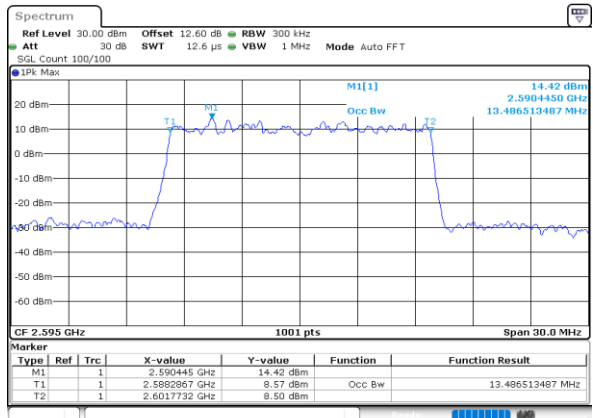

Highest Channel / 10MHz / 16QAM

Date: 13 JUN 2020 18:47:14

LTE Band 38

Lowest Channel / 15MHz / QPSK

Date: 13 JUN 2020 18:47:50

Lowest Channel / 15MHz / 16QAM

Date: 13 JUN 2020 18:48:02

Middle Channel / 15MHz / QPSK

Date: 13 JUN 2020 18:48:37

Middle Channel / 15MHz / 16QAM

Date: 13 JUN 2020 18:48:48

Highest Channel / 15MHz / QPSK

Date: 13 JUN 2020 18:49:22

Highest Channel / 15MHz / 16QAM

Date: 13 JUN 2020 18:49:34

LTE Band 38