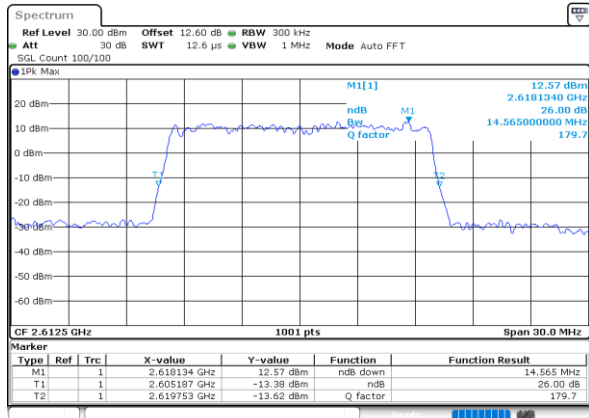

Date: 13 JUN 2020 18:48:59

Middle Channel / 15MHz / 16QAM

Date: 13 JUN 2020 18:49:11

Highest Channel / 15MHz / QPSK

Date: 13 JUN 2020 18:49:46

Highest Channel / 15MHz / 16QAM

Date: 13 JUN 2020 18:49:58

LTE Band 38