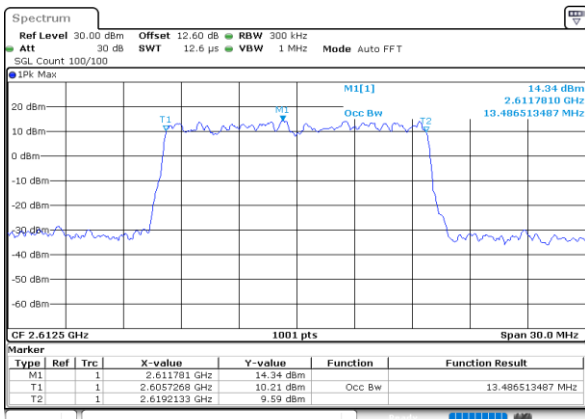

Highest Channel / 10MHz / 16QAM

Date: 13 JUN 2020 18:47:14

LTE Band 38

Lowest Channel / 15MHz / QPSK

Date: 13 JUN 2020 18:47:50

Lowest Channel / 15MHz / 16QAM

Date: 13 JUN 2020 18:48:02

Middle Channel / 15MHz / QPSK

Date: 13 JUN 2020 18:48:37

Middle Channel / 15MHz / 16QAM

Date: 13 JUN 2020 18:48:48

Highest Channel / 15MHz / QPSK

Date: 13 JUN 2020 18:49:22

Highest Channel / 15MHz / 16QAM

Date: 13 JUN 2020 18:49:34

LTE Band 38