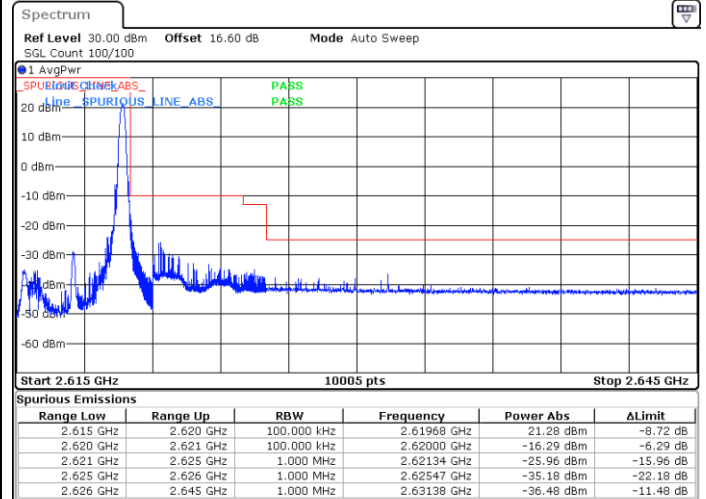

Date: 13 JUN 2020 18:54:26

LTE Band 38

Lowest Channel / 15MHz / 64QAM

Date: 13 JUN 2020 18:54:50

Lowest Channel / 20MHz / 64QAM

Date: 13 JUN 2020 18:56:00

Middle Channel / 15MHz / 64QAM

Date: 13 JUN 2020 18:55:13

Middle Channel / 20MHz / 64QAM

Date: 13 JUN 2020 18:56:23

Highest Channel / 15MHz / 64QAM

Date: 13 JUN 2020 18:55:36

Highest Channel / 20MHz / 64QAM

Date: 13 JUN 2020 18:56:46

Conducted Band Edge

LTE Band 38 / 5MHz / QPSK

Lowest Band Edge / 1 RB

Date: 13 JUN 2020 18:42:41

Highest Band Edge / 1 RB

Date: 13 JUN 2020 17:23:11

Lowest Band Edge / Full RB

Date: 13 JUN 2020 17:20:10

Highest Band Edge / Full RB

Date: 13 JUN 2020 17:21:41

LTE Band 38 / 5MHz / 16QAM

Lowest Band Edge / 1RB

Date: 13.JUN.2020 17:19:25

Highest Band Edge / 1 RB

Date: 13.JUN.2020 17:23:56

Lowest Band Edge / Full RB

Date: 13.JUN.2020 17:20:55

Highest Band Edge / Full RB