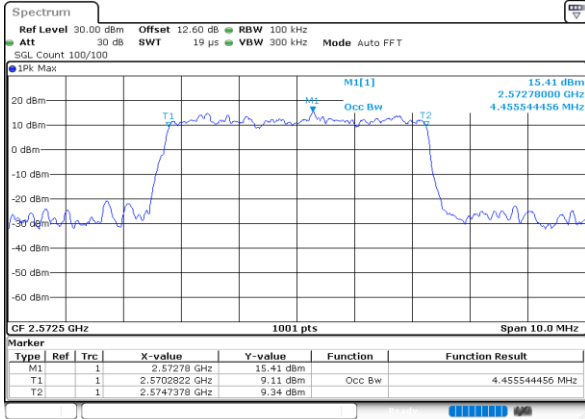

LTE Band 38

Lowest Channel / 5MHz / QPSK

Date: 13 JUN 2020 18:43:09