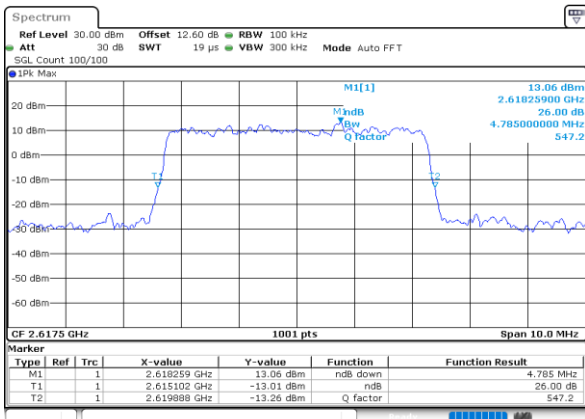

Highest Channel / 20MHz / QPSK

Date: 13 JUN 2020 18:52:06

Highest Channel / 20MHz / 16QAM

Date: 13 JUN 2020 18:52:19

LTE Band 38

Lowest Channel / 5MHz / 64QAM

Date: 13 JUN 2020 18:52:42

Lowest Channel / 10MHz / 64QAM

Date: 13 JUN 2020 18:53:52

Middle Channel / 5MHz / 64QAM

Date: 13 JUN 2020 18:53:05

Middle Channel / 10MHz / 64QAM

Date: 13 JUN 2020 18:54:15

Highest Channel / 5MHz / 64QAM

Date: 13 JUN 2020 18:53:28

Highest Channel / 10MHz / 64QAM

Date: 13 JUN 2020 18:54:38

LTE Band 38

Lowest Channel / 15MHz / 64QAM

Date: 13 JUN 2020 18:55:02

Lowest Channel / 20MHz / 64QAM

Date: 13 JUN 2020 18:56:12

Middle Channel / 15MHz / 64QAM

Date: 13 JUN 2020 18:55:24