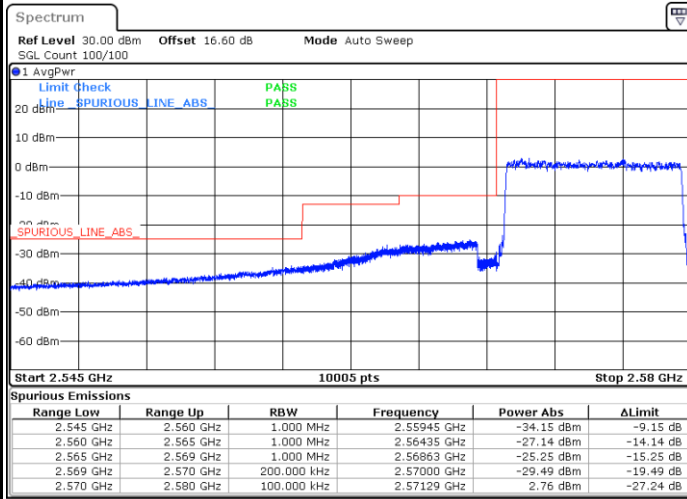

Date: 13.JUN.2020 17:32:15

Highest Band Edge / Full RB

Date: 13.JUN.2020 17:33:45

LTE Band 38 / 10MHz / 16QAM

Lowest Band Edge / 1 RB

Date: 13 JUN 2020 17:31:29

Highest Band Edge / 1 RB

Date: 13 JUN 2020 17:36:01

Lowest Band Edge / Full RB

Date: 13 JUN 2020 17:33:00

Highest Band Edge / Full RB

Date: 13 JUN 2020 17:34:30

LTE Band 38 / 10MHz / 64QAM

Lowest Band Edge / 1 RB

Date: 13.JUN.2020 17:27:43

Highest Band Edge / 1 RB

Date: 13.JUN.2020 17:29:59

Lowest Band Edge / Full RB

Date: 13.JUN.2020 17:28:28

Highest Band Edge / Full RB

Date: 13.JUN.2020 17:29:13

LTE Band 38 / 15MHz / QPSK

Lowest Band Edge / 1 RB

Date: 13.JUN.2020 17:36:47

Highest Band Edge / 1 RB

Date: 13.JUN.2020 17:41:18

Lowest Band Edge / Full RB

Date: 13.JUN.2020 17:38:17

Highest Band Edge / Full RB

Date: 13.JUN.2020 17:39:48

LTE Band 38 / 15MHz / 16QAM

Lowest Band Edge / 1 RB