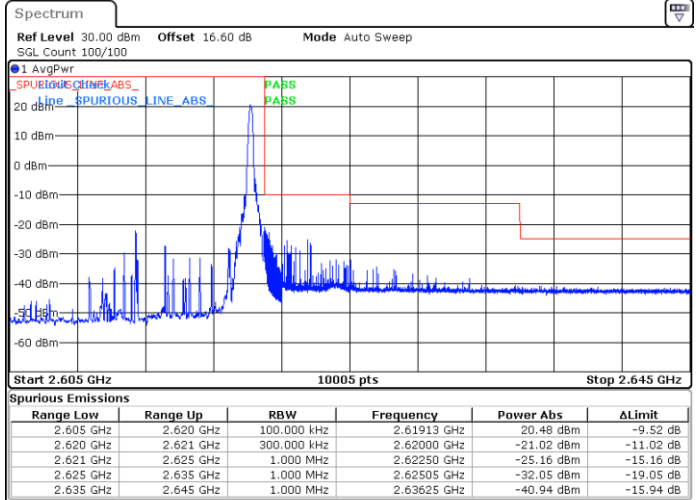

Date: 13.JUN.2020 17:29:59

Lowest Band Edge / Full RB

Date: 13.JUN.2020 17:28:28

Highest Band Edge / Full RB

Date: 13.JUN.2020 17:29:13

LTE Band 38 / 15MHz / QPSK

Lowest Band Edge / 1 RB

Date: 13.JUN.2020 17:36:47

Highest Band Edge / 1 RB

Date: 13.JUN.2020 17:41:18

Lowest Band Edge / Full RB

Date: 13.JUN.2020 17:38:17

Highest Band Edge / Full RB

Date: 13.JUN.2020 17:39:48

LTE Band 38 / 15MHz / 16QAM

Lowest Band Edge / 1 RB

Date: 13.JUN.2020 17:37:32

Highest Band Edge / 1 RB

Date: 13.JUN.2020 17:42:03

Lowest Band Edge / Full RB

Date: 13.JUN.2020 17:39:02

Highest Band Edge / Full RB

Date: 13.JUN.2020 17:40:33

LTE Band 38 / 15MHz / 64QAM

Lowest Band Edge / 1 RB

Date: 13.JUN.2020 17:42:49

Highest Band Edge / 1 RB

Date: 13.JUN.2020 17:45:04

Lowest Band Edge / Full RB

Date: 13.JUN.2020 17:43:34

Highest Band Edge / Full RB

Date: 13.JUN.2020 17:44:19