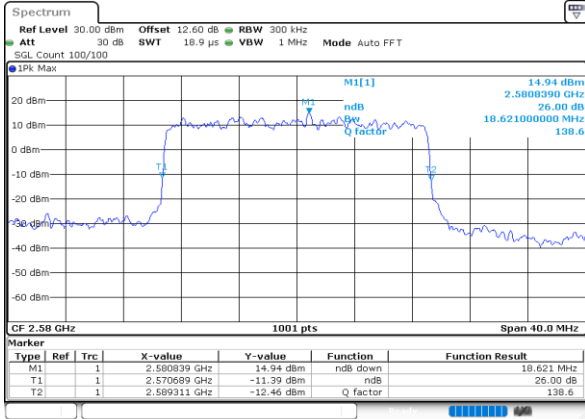

LTE Band 38

Lowest Channel / 20MHz / QPSK

Date: 13 JUN 2020 18:50:34