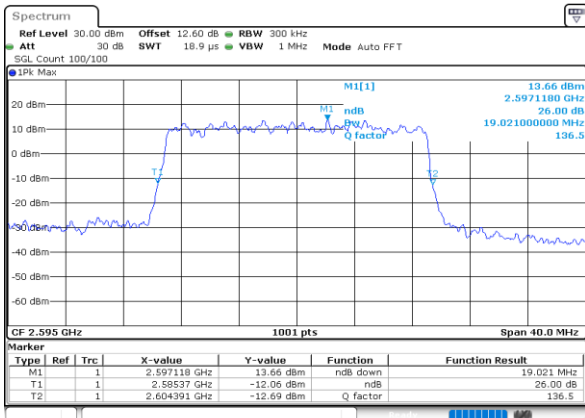

Lowest Channel / 20MHz / QPSK

Date: 13 JUN 2020 18:50:34

Lowest Channel / 20MHz / 16QAM

Date: 13 JUN 2020 18:50:46

Middle Channel / 20MHz / QPSK

Date: 13 JUN 2020 18:51:20

Middle Channel / 20MHz / 16QAM

Date: 13 JUN 2020 18:51:31

Highest Channel / 20MHz / QPSK

Date: 13 JUN 2020 18:52:06

Highest Channel / 20MHz / 16QAM

Date: 13 JUN 2020 18:52:19

LTE Band 38

Lowest Channel / 5MHz / 64QAM

Date: 13 JUN 2020 18:52:42

Lowest Channel / 10MHz / 64QAM