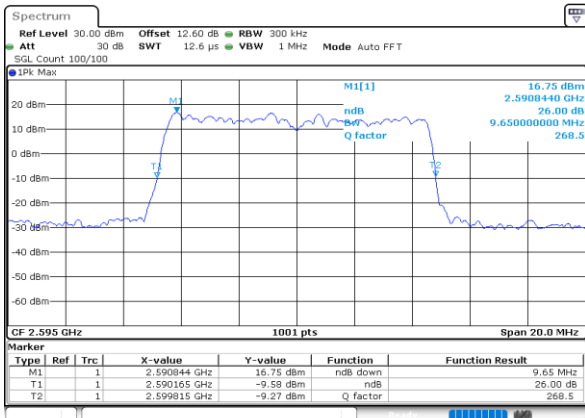

Middle Channel / 10MHz / QPSK

Date: 13 JUN 2020 18:46:39