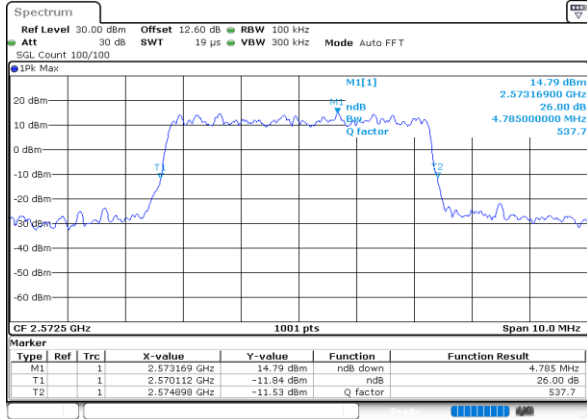

Date: 13 JUN 2020 18:58:48

Highest Channel / 1RB

Date: 13 JUN 2020 18:59:03

Highest Channel / Full RB

Date: 13 JUN 2020 18:59:18

26dB Bandwidth

Mode	LTE Band 38 : 26dB BW(MHz)											
BW	1.4MHz		3MHz		5MHz		10MHz		15MHz		20MHz	
Mod.	QPSK	16QAM	QPSK	16QAM	QPSK	16QAM	QPSK	16QAM	QPSK	16QAM	QPSK	16QAM
Lowest CH	-	-	-	-	4.79	4.80	9.63	9.63	14.21	14.30	18.62	18.94
Middle CH	-	-	-	-	4.81	4.81	9.65	9.61	14.12	14.21	19.02	18.62
Highest CH	-	-	-	-	4.90	4.82	9.69	9.67	14.45	14.57	18.94	18.62
Mode	LTE Band 38 : 26dB BW(MHz)											
BW	1.4MHz		3MHz		5MHz		10MHz		15MHz		20MHz	
Mod.	64QAM		64QAM		64QAM		64QAM		64QAM		64QAM	
Lowest CH	-	-	-	-	4.91	-	9.81	-	14.15	-	19.02	-
Middle CH	-	-	-	-	4.88	-	9.69	-	14.42	-	18.62	-
Highest CH	-	-	-	-	4.79	-	9.77	-	14.57	-	18.82	-

LTE Band 38

Lowest Channel / 5MHz / QPSK

Date: 13 JUN 2020 18:43:33

Lowest Channel / 5MHz / 16QAM

Date: 13 JUN 2020 18:43:45

Middle Channel / 5MHz / QPSK

Date: 13 JUN 2020 18:44:19

Middle Channel / 5MHz / 16QAM

Date: 13 JUN 2020 18:44:30

Highest Channel / 5MHz / QPSK

Date: 13 JUN 2020 18:45:05

Highest Channel / 5MHz / 16QAM

Date: 13 JUN 2020 18:45:17

LTE Band 38

Lowest Channel / 10MHz / QPSK

Date: 13 JUN 2020 18:45:53