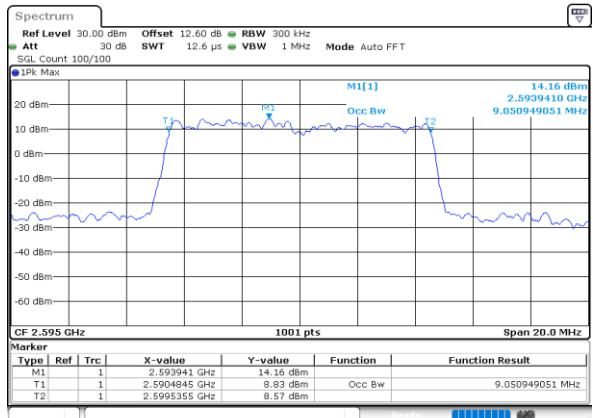

Middle Channel / 10MHz / 64QAM

Date: 13 JUN 2020 18:54:03