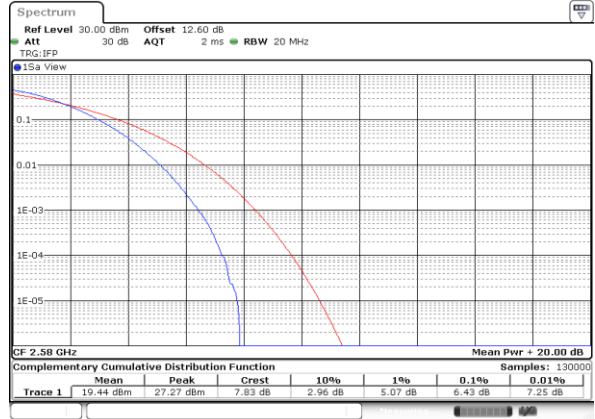

LTE Band 38 / 20MHz / 64QAM

Lowest Channel / 1RB

Date: 13 JUN 2020 18:57:57

Lowest Channel / Full RB

Date: 13 JUN 2020 18:58:17

Middle Channel / 1RB

Date: 13 JUN 2020 18:58:33

Middle Channel / Full RB

Date: 13 JUN 2020 18:58:48

Highest Channel / 1RB

Date: 13 JUN 2020 18:59:03

Highest Channel / Full RB

Date: 13 JUN 2020 18:59:18

26dB Bandwidth

Mode	LTE Band 38 : 26dB BW(MHz)											
BW	1.4MHz		3MHz		5MHz		10MHz		15MHz		20MHz	
Mod.	QPSK	16QAM	QPSK	16QAM	QPSK	16QAM	QPSK	16QAM	QPSK	16QAM	QPSK	16QAM
Lowest CH	-	-	-	-	4.79	4.80	9.63	9.63	14.21	14.30	18.62	18.94
Middle CH	-	-	-	-	4.81	4.81	9.65	9.61	14.12	14.21	19.02	18.62
Highest CH	-	-	-	-	4.90	4.82	9.69	9.67	14.45	14.57	18.94	18.62
Mode	LTE Band 38 : 26dB BW(MHz)											
BW	1.4MHz		3MHz		5MHz		10MHz		15MHz		20MHz	
Mod.	64QAM		64QAM		64QAM		64QAM		64QAM		64QAM	
Lowest CH	-	-	-	-	4.91	-	9.81	-	14.15	-	19.02	-
Middle CH	-	-	-	-	4.88	-	9.69	-	14.42	-	18.62	-
Highest CH	-	-	-	-	4.79	-	9.77	-	14.57	-	18.82	-