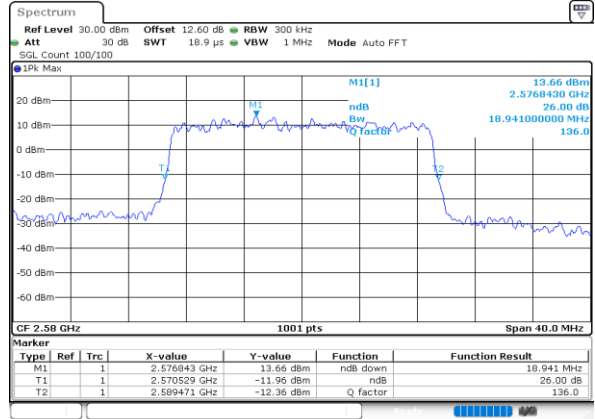

Lowest Channel / 20MHz / 16QAM

Date: 13 JUN 2020 18:50:46