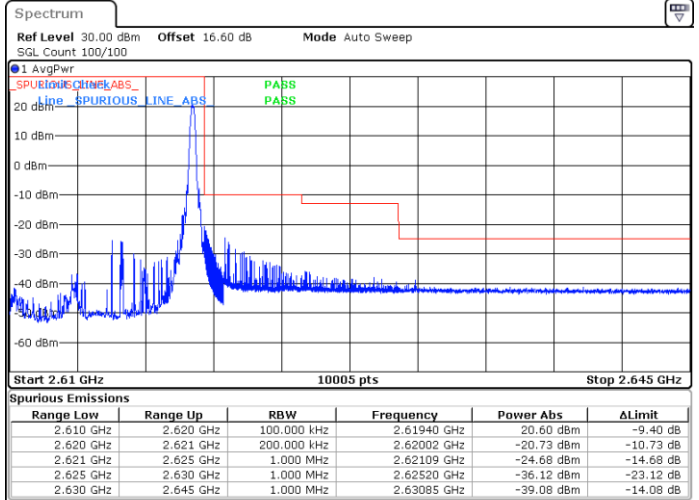

Date: 13.JUN.2020 17:22:26

LTE Band 38 / 5MHz / 64QAM

Lowest Band Edge / 1RB

Date: 13.JUN.2020 17:24:42

Highest Band Edge / 1 RB

Date: 13.JUN.2020 17:26:57

Lowest Band Edge / Full RB

Date: 13.JUN.2020 17:25:27

Highest Band Edge / Full RB

Date: 13.JUN.2020 17:26:12

LTE Band 38 / 10MHz / QPSK

Lowest Band Edge / 1 RB

Date: 13.JUN.2020 17:30:44

Highest Band Edge / 1 RB

Date: 13.JUN.2020 17:35:15

Lowest Band Edge / Full RB

Date: 13.JUN.2020 17:32:15

Highest Band Edge / Full RB

Date: 13.JUN.2020 17:33:45

LTE Band 38 / 10MHz / 16QAM

Lowest Band Edge / 1 RB

Date: 13 JUN 2020 17:31:29

Highest Band Edge / 1 RB

Date: 13 JUN 2020 17:36:01

Lowest Band Edge / Full RB

Date: 13 JUN 2020 17:33:00

Highest Band Edge / Full RB

Date: 13 JUN 2020 17:34:30

LTE Band 38 / 10MHz / 64QAM

Lowest Band Edge / 1 RB

Date: 13.JUN.2020 17:27:43

Highest Band Edge / 1 RB