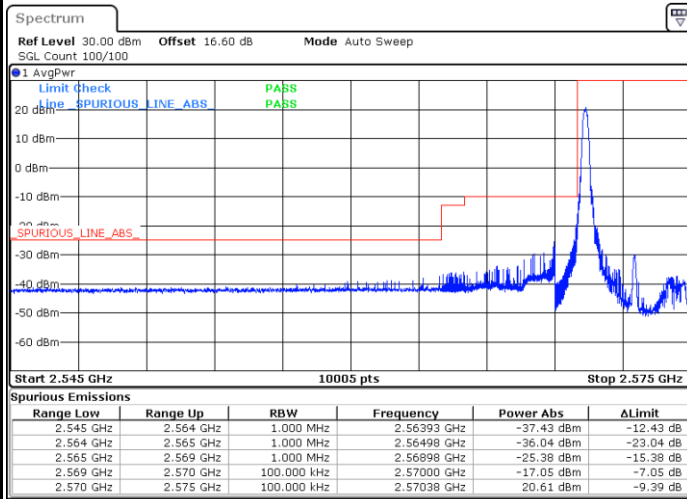

Date: 13 JUN 2020 18:54:26

LTE Band 38

Lowest Channel / 15MHz / 64QAM

Date: 13 JUN 2020 18:54:50

Lowest Channel / 20MHz / 64QAM

Date: 13 JUN 2020 18:56:00

Middle Channel / 15MHz / 64QAM

Date: 13 JUN 2020 18:55:13

Middle Channel / 20MHz / 64QAM

Date: 13 JUN 2020 18:56:23

Highest Channel / 15MHz / 64QAM

Date: 13 JUN 2020 18:55:36

Highest Channel / 20MHz / 64QAM

Date: 13 JUN 2020 18:56:46

Conducted Band Edge

LTE Band 38 / 5MHz / QPSK

Lowest Band Edge / 1 RB

Date: 13 JUN 2020 18:42:41

Highest Band Edge / 1 RB

Date: 13 JUN 2020 17:23:11

Lowest Band Edge / Full RB

Date: 13 JUN 2020 17:20:10

Highest Band Edge / Full RB

Date: 13 JUN 2020 17:21:41

LTE Band 38 / 5MHz / 16QAM

Lowest Band Edge / 1RB

Date: 13.JUN.2020 17:19:25

Highest Band Edge / 1 RB

Date: 13.JUN.2020 17:23:56

Lowest Band Edge / Full RB

Date: 13.JUN.2020 17:20:55

Highest Band Edge / Full RB