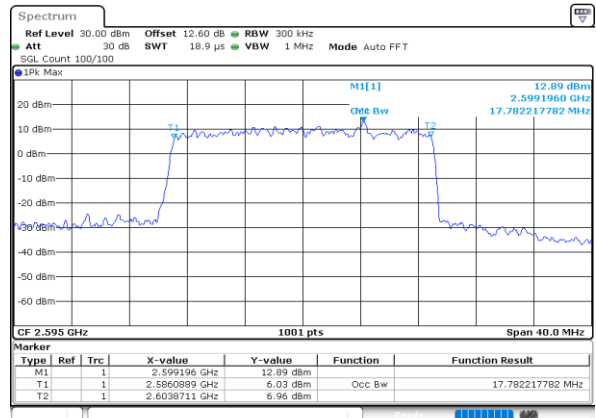

Date: 13 JUN 2020 18:54:26

LTE Band 38

Lowest Channel / 15MHz / 64QAM

Date: 13 JUN 2020 18:54:50

Lowest Channel / 20MHz / 64QAM

Date: 13 JUN 2020 18:56:00

Middle Channel / 15MHz / 64QAM

Date: 13 JUN 2020 18:55:13

Middle Channel / 20MHz / 64QAM

Date: 13 JUN 2020 18:56:23

Highest Channel / 15MHz / 64QAM

Date: 13 JUN 2020 18:55:36

Highest Channel / 20MHz / 64QAM

Date: 13 JUN 2020 18:56:46

Conducted Band Edge

LTE Band 38 / 5MHz / QPSK