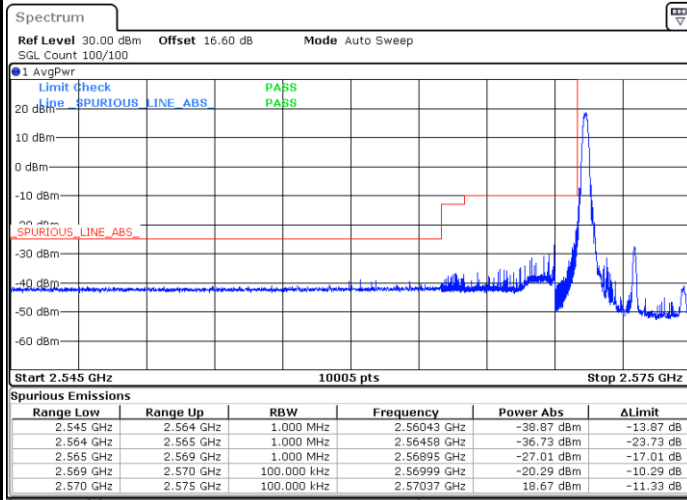

Lowest Band Edge / 1 RB

Date: 13 JUN 2020 18:42:41

Highest Band Edge / 1 RB

Date: 13 JUN 2020 17:23:11

Lowest Band Edge / Full RB

Date: 13 JUN 2020 17:20:10

Highest Band Edge / Full RB

Date: 13 JUN 2020 17:21:41

LTE Band 38 / 5MHz / 16QAM

Lowest Band Edge / 1RB

Date: 13.JUN.2020 17:19:25

Highest Band Edge / 1 RB

Date: 13.JUN.2020 17:23:56

Lowest Band Edge / Full RB

Date: 13.JUN.2020 17:20:55

Highest Band Edge / Full RB

Date: 13.JUN.2020 17:22:26

LTE Band 38 / 5MHz / 64QAM

Lowest Band Edge / 1RB

Date: 13.JUN.2020 17:24:42

Highest Band Edge / 1 RB

Date: 13.JUN.2020 17:26:57

Lowest Band Edge / Full RB

Date: 13.JUN.2020 17:25:27

Highest Band Edge / Full RB

Date: 13.JUN.2020 17:26:12

LTE Band 38 / 10MHz / QPSK

Lowest Band Edge / 1 RB

Date: 13.JUN.2020 17:30:44

Highest Band Edge / 1 RB

Date: 13.JUN.2020 17:35:15

Lowest Band Edge / Full RB