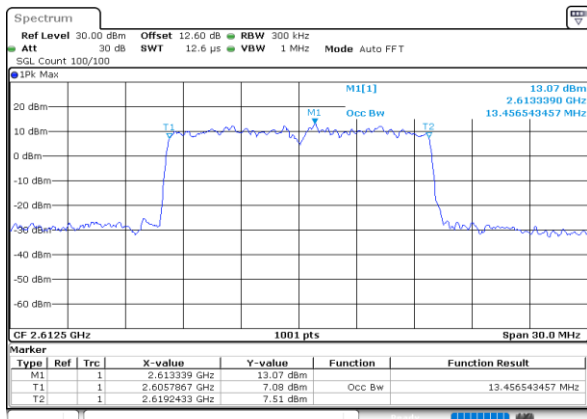

Date: 13 JUN 2020 18:54:26

LTE Band 38

Lowest Channel / 15MHz / 64QAM

Date: 13 JUN 2020 18:54:50

Lowest Channel / 20MHz / 64QAM

Date: 13 JUN 2020 18:56:00

Middle Channel / 15MHz / 64QAM

Date: 13 JUN 2020 18:55:13

Middle Channel / 20MHz / 64QAM

Date: 13 JUN 2020 18:56:23

Highest Channel / 15MHz / 64QAM

Date: 13 JUN 2020 18:55:36

Highest Channel / 20MHz / 64QAM

Date: 13 JUN 2020 18:56:46

Conducted Band Edge

LTE Band 38 / 5MHz / QPSK