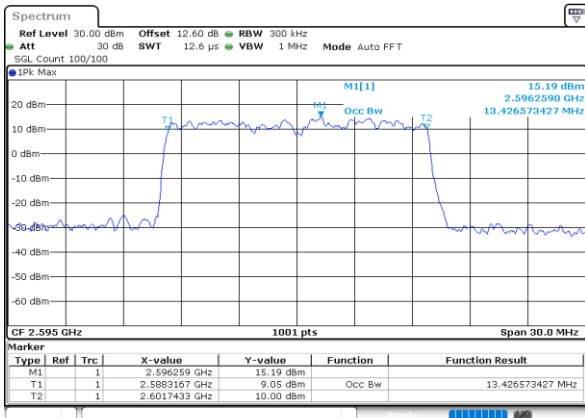

Highest Channel / 10MHz / 16QAM

Date: 13 JUN 2020 18:47:14

LTE Band 38

Lowest Channel / 15MHz / QPSK

Date: 13 JUN 2020 18:47:50

Lowest Channel / 15MHz / 16QAM

Date: 13 JUN 2020 18:48:02

Middle Channel / 15MHz / QPSK

Date: 13 JUN 2020 18:48:37

Middle Channel / 15MHz / 16QAM

Date: 13 JUN 2020 18:48:48

Highest Channel / 15MHz / QPSK

Date: 13 JUN 2020 18:49:22

Highest Channel / 15MHz / 16QAM

Date: 13 JUN 2020 18:49:34

LTE Band 38