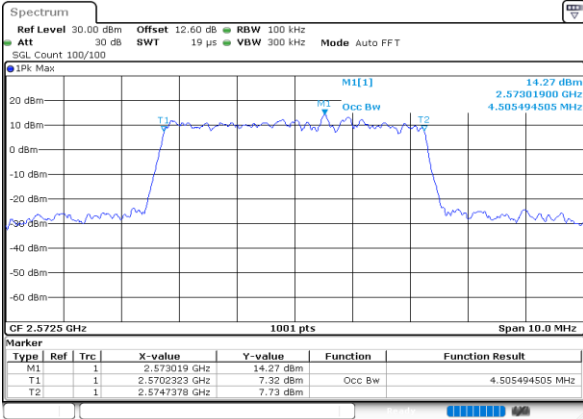

Highest Channel / 20MHz / QPSK

Date: 13 JUN 2020 18:51:42

Highest Channel / 20MHz / 16QAM

Date: 13 JUN 2020 18:51:54

LTE Band 38

Lowest Channel / 5MHz / 64QAM

Date: 13 JUN 2020 18:52:30

Lowest Channel / 10MHz / 64QAM

Date: 13 JUN 2020 18:53:40

Middle Channel / 5MHz / 64QAM

Date: 13 JUN 2020 18:52:53

Middle Channel / 10MHz / 64QAM

Date: 13 JUN 2020 18:54:03

Highest Channel / 5MHz / 64QAM

Date: 13 JUN 2020 18:53:16

Highest Channel / 10MHz / 64QAM