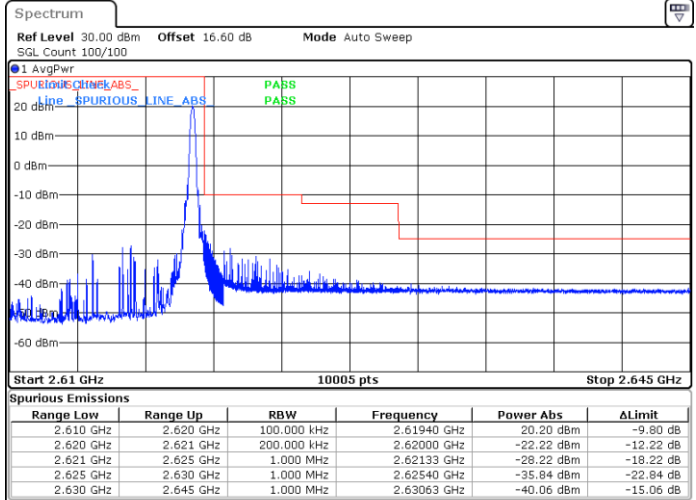

Highest Band Edge / Full RB

Date: 13.JUN.2020 17:26:12

LTE Band 38 / 10MHz / QPSK

Lowest Band Edge / 1 RB

Date: 13.JUN.2020 17:30:44

Highest Band Edge / 1 RB

Date: 13.JUN.2020 17:35:15

Lowest Band Edge / Full RB

Date: 13.JUN.2020 17:32:15

Highest Band Edge / Full RB

Date: 13.JUN.2020 17:33:45

LTE Band 38 / 10MHz / 16QAM

Lowest Band Edge / 1 RB

Date: 13 JUN 2020 17:31:29

Highest Band Edge / 1 RB

Date: 13 JUN 2020 17:36:01

Lowest Band Edge / Full RB

Date: 13 JUN 2020 17:33:00

Highest Band Edge / Full RB

Date: 13 JUN 2020 17:34:30

LTE Band 38 / 10MHz / 64QAM

Lowest Band Edge / 1 RB

Date: 13.JUN.2020 17:27:43

Highest Band Edge / 1 RB

Date: 13.JUN.2020 17:29:59

Lowest Band Edge / Full RB

Date: 13.JUN.2020 17:28:28

Highest Band Edge / Full RB

Date: 13.JUN.2020 17:29:13

LTE Band 38 / 15MHz / QPSK

Lowest Band Edge / 1 RB

Date: 13.JUN.2020 17:36:47