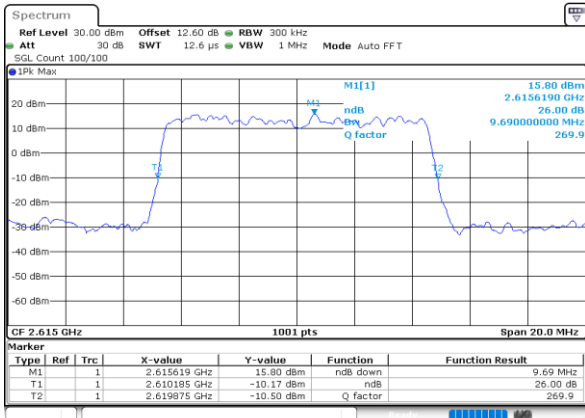

Lowest Channel / 10MHz / 16QAM

Date: 13 JUN 2020 18:46:05

Middle Channel / 10MHz / QPSK

Date: 13 JUN 2020 18:46:39

Middle Channel / 10MHz / 16QAM

Date: 13 JUN 2020 18:46:51

Highest Channel / 10MHz / QPSK

Date: 13 JUN 2020 18:47:26

Highest Channel / 10MHz / 16QAM

Date: 13 JUN 2020 18:47:38

LTE Band 38

Lowest Channel / 15MHz / QPSK

Date: 13 JUN 2020 18:48:14

Lowest Channel / 15MHz / 16QAM

Date: 13 JUN 2020 18:48:25

Middle Channel / 15MHz / QPSK