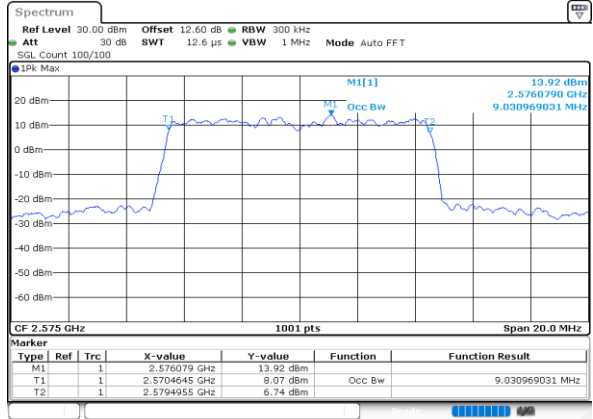

Highest Channel / 20MHz / QPSK

Date: 13 JUN 2020 18:51:42

Highest Channel / 20MHz / 16QAM

Date: 13 JUN 2020 18:51:54

LTE Band 38

Lowest Channel / 5MHz / 64QAM

Date: 13 JUN 2020 18:52:30

Lowest Channel / 10MHz / 64QAM

Date: 13 JUN 2020 18:53:40

Middle Channel / 5MHz / 64QAM

Date: 13 JUN 2020 18:52:53

Middle Channel / 10MHz / 64QAM

Date: 13 JUN 2020 18:54:03

Highest Channel / 5MHz / 64QAM

Date: 13 JUN 2020 18:53:16

Highest Channel / 10MHz / 64QAM