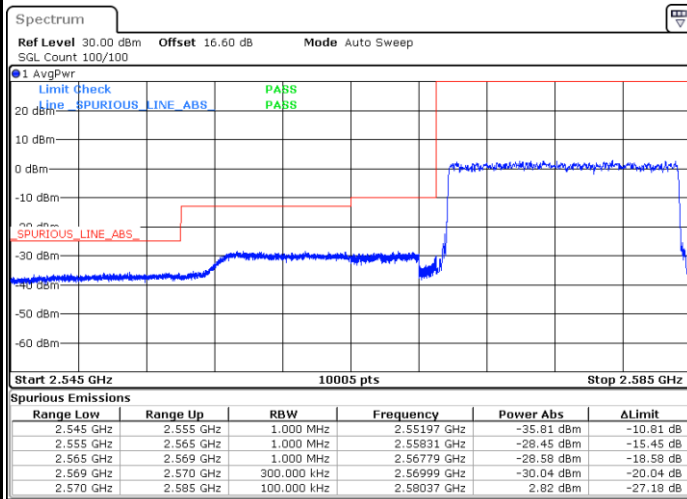

Lowest Band Edge / Full RB

Date: 13 JUN 2020 17:33:00

Highest Band Edge / Full RB

Date: 13 JUN 2020 17:34:30

LTE Band 38 / 10MHz / 64QAM

Lowest Band Edge / 1 RB

Date: 13.JUN.2020 17:27:43

Highest Band Edge / 1 RB

Date: 13.JUN.2020 17:29:59

Lowest Band Edge / Full RB

Date: 13.JUN.2020 17:28:28

Highest Band Edge / Full RB

Date: 13.JUN.2020 17:29:13

LTE Band 38 / 15MHz / QPSK

Lowest Band Edge / 1 RB

Date: 13.JUN.2020 17:36:47

Highest Band Edge / 1 RB

Date: 13.JUN.2020 17:41:18

Lowest Band Edge / Full RB

Date: 13.JUN.2020 17:38:17

Highest Band Edge / Full RB

Date: 13.JUN.2020 17:39:48

LTE Band 38 / 15MHz / 16QAM

Lowest Band Edge / 1 RB

Date: 13.JUN.2020 17:37:32

Highest Band Edge / 1 RB

Date: 13.JUN.2020 17:42:03

Lowest Band Edge / Full RB

Date: 13.JUN.2020 17:39:02

Highest Band Edge / Full RB

Date: 13.JUN.2020 17:40:33

LTE Band 38 / 15MHz / 64QAM