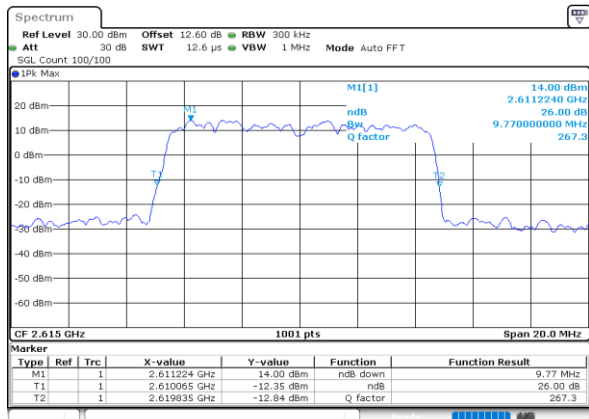

Highest Channel / 20MHz / QPSK

Date: 13 JUN 2020 18:52:06

Highest Channel / 20MHz / 16QAM

Date: 13 JUN 2020 18:52:19

LTE Band 38

Lowest Channel / 5MHz / 64QAM

Date: 13 JUN 2020 18:52:42

Lowest Channel / 10MHz / 64QAM

Date: 13 JUN 2020 18:53:52

Middle Channel / 5MHz / 64QAM

Date: 13 JUN 2020 18:53:05

Middle Channel / 10MHz / 64QAM

Date: 13 JUN 2020 18:54:15

Highest Channel / 5MHz / 64QAM

Date: 13 JUN 2020 18:53:28

Highest Channel / 10MHz / 64QAM

Date: 13 JUN 2020 18:54:38

LTE Band 38

Lowest Channel / 15MHz / 64QAM

Date: 13 JUN 2020 18:55:02

Lowest Channel / 20MHz / 64QAM

Date: 13 JUN 2020 18:56:12

Middle Channel / 15MHz / 64QAM

Date: 13 JUN 2020 18:55:24