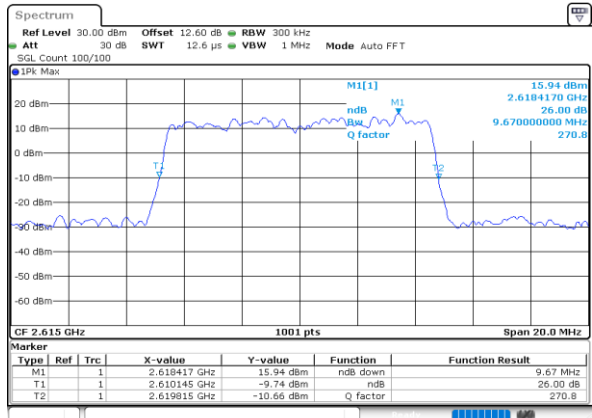

Lowest Channel / 10MHz / 16QAM

Date: 13 JUN 2020 18:46:05

Middle Channel / 10MHz / QPSK

Date: 13 JUN 2020 18:46:39

Middle Channel / 10MHz / 16QAM

Date: 13 JUN 2020 18:46:51

Highest Channel / 10MHz / QPSK

Date: 13 JUN 2020 18:47:26

Highest Channel / 10MHz / 16QAM

Date: 13 JUN 2020 18:47:38

LTE Band 38

Lowest Channel / 15MHz / QPSK

Date: 13 JUN 2020 18:48:14

Lowest Channel / 15MHz / 16QAM

Date: 13 JUN 2020 18:48:25

Middle Channel / 15MHz / QPSK