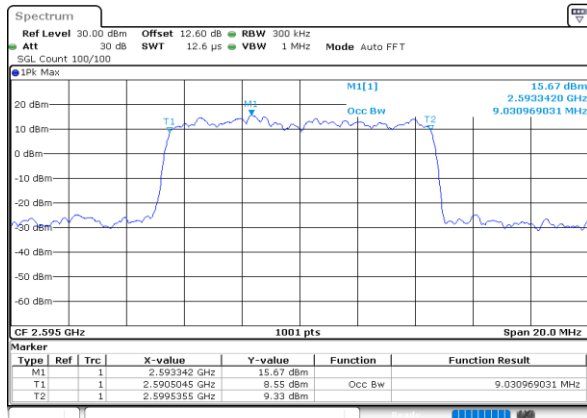

Date: 13 JUN 2020 18:44:08

Highest Channel / 5MHz / QPSK

Date: 13 JUN 2020 18:44:42

Highest Channel / 5MHz / 16QAM

Date: 13 JUN 2020 18:44:54

LTE Band 38

Lowest Channel / 10MHz / QPSK

Date: 13 JUN 2020 18:45:30

Lowest Channel / 10MHz / 16QAM

Date: 13 JUN 2020 18:45:41

Middle Channel / 10MHz / QPSK

Date: 13 JUN 2020 18:46:17

Middle Channel / 10MHz / 16QAM

Date: 13 JUN 2020 18:46:28

Highest Channel / 10MHz / QPSK

Date: 13 JUN 2020 18:47:02

Highest Channel / 10MHz / 16QAM

Date: 13 JUN 2020 18:47:14

LTE Band 38

Lowest Channel / 15MHz / QPSK

Date: 13 JUN 2020 18:47:50

Lowest Channel / 15MHz / 16QAM

Date: 13 JUN 2020 18:48:02

Middle Channel / 15MHz / QPSK