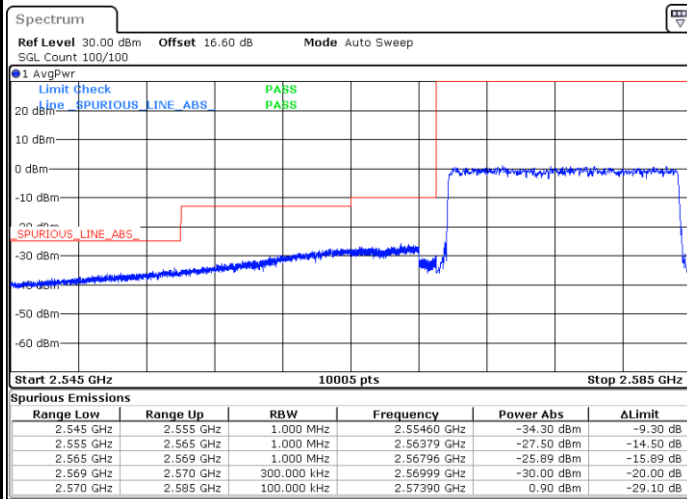

Highest Band Edge / 1 RB

Date: 13.JUN.2020 17:41:18

Lowest Band Edge / Full RB

Date: 13.JUN.2020 17:38:17

Highest Band Edge / Full RB

Date: 13.JUN.2020 17:39:48

LTE Band 38 / 15MHz / 16QAM

Lowest Band Edge / 1 RB

Date: 13.JUN.2020 17:37:32

Highest Band Edge / 1 RB

Date: 13.JUN.2020 17:42:03

Lowest Band Edge / Full RB

Date: 13.JUN.2020 17:39:02

Highest Band Edge / Full RB

Date: 13.JUN.2020 17:40:33

LTE Band 38 / 15MHz / 64QAM

Lowest Band Edge / 1 RB

Date: 13.JUN.2020 17:42:49

Highest Band Edge / 1 RB

Date: 13.JUN.2020 17:45:04

Lowest Band Edge / Full RB

Date: 13.JUN.2020 17:43:34

Highest Band Edge / Full RB

Date: 13.JUN.2020 17:44:19