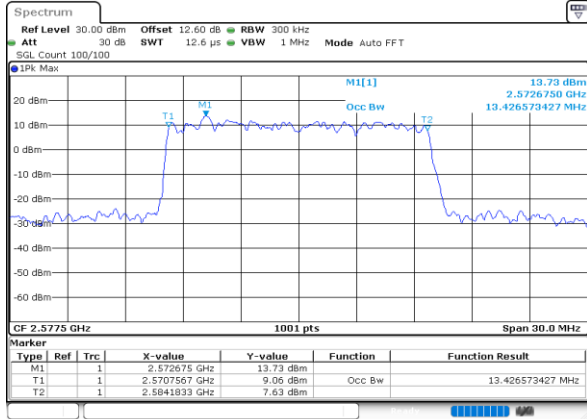

Highest Channel / 20MHz / QPSK

Date: 13 JUN 2020 18:51:42

Highest Channel / 20MHz / 16QAM

Date: 13 JUN 2020 18:51:54

LTE Band 38

Lowest Channel / 5MHz / 64QAM

Date: 13 JUN 2020 18:52:30

Lowest Channel / 10MHz / 64QAM

Date: 13 JUN 2020 18:53:40

Middle Channel / 5MHz / 64QAM

Date: 13 JUN 2020 18:52:53

Middle Channel / 10MHz / 64QAM

Date: 13 JUN 2020 18:54:03

Highest Channel / 5MHz / 64QAM

Date: 13 JUN 2020 18:53:16

Highest Channel / 10MHz / 64QAM

Date: 13 JUN 2020 18:54:26

LTE Band 38

Lowest Channel / 15MHz / 64QAM

Date: 13 JUN 2020 18:54:50

Lowest Channel / 20MHz / 64QAM

Date: 13 JUN 2020 18:56:00

Middle Channel / 15MHz / 64QAM

Date: 13 JUN 2020 18:55:13

Middle Channel / 20MHz / 64QAM

Date: 13 JUN 2020 18:56:23

Highest Channel / 15MHz / 64QAM

Date: 13 JUN 2020 18:55:36

Highest Channel / 20MHz / 64QAM

Date: 13 JUN 2020 18:56:46

Conducted Band Edge

LTE Band 38 / 5MHz / QPSK