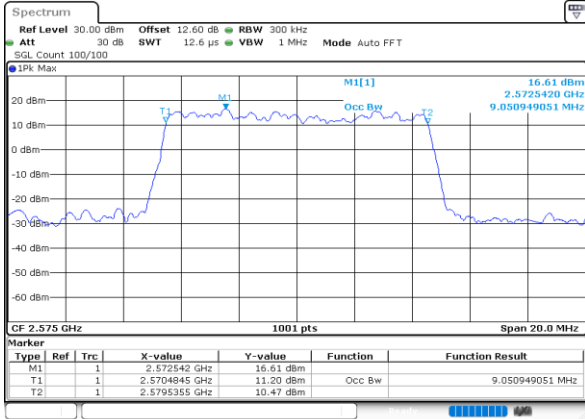

Date: 13 JUN 2020 18:44:08

Highest Channel / 5MHz / QPSK

Date: 13 JUN 2020 18:44:42

Highest Channel / 5MHz / 16QAM

Date: 13 JUN 2020 18:44:54

LTE Band 38

Lowest Channel / 10MHz / QPSK

Date: 13 JUN 2020 18:45:30