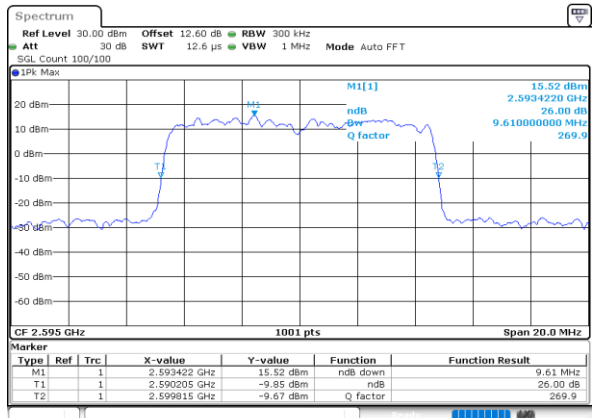

Middle Channel / 10MHz / 16QAM

Date: 13 JUN 2020 18:46:51