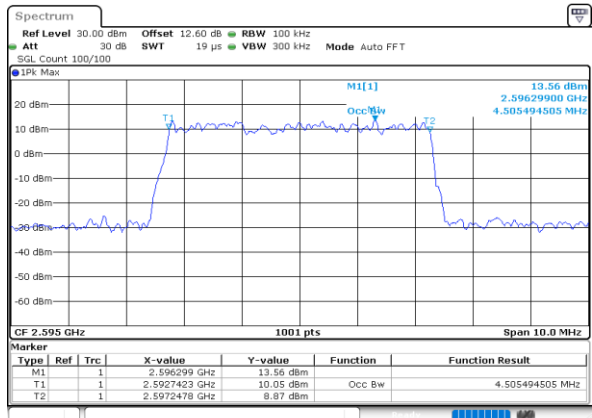

LTE Band 38

Lowest Channel / 5MHz / QPSK

Date: 13 JUN 2020 18:43:09

Lowest Channel / 5MHz / 16QAM

Date: 13 JUN 2020 18:43:21

Middle Channel / 5MHz / QPSK

Date: 13 JUN 2020 18:43:56

Middle Channel / 5MHz / 16QAM

Date: 13 JUN 2020 18:44:08

Highest Channel / 5MHz / QPSK

Date: 13 JUN 2020 18:44:42

Highest Channel / 5MHz / 16QAM

Date: 13 JUN 2020 18:44:54

LTE Band 38

Lowest Channel / 10MHz / QPSK

Date: 13 JUN 2020 18:45:30