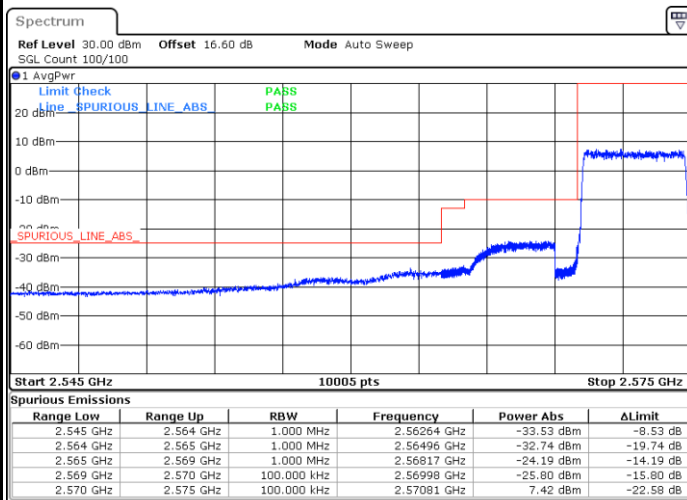

Middle Channel / 20MHz / 64QAM

Date: 13 JUN 2020 18:56:23

Highest Channel / 15MHz / 64QAM

Date: 13 JUN 2020 18:55:36

Highest Channel / 20MHz / 64QAM

Date: 13 JUN 2020 18:56:46

Conducted Band Edge

LTE Band 38 / 5MHz / QPSK

Lowest Band Edge / 1 RB

Date: 13 JUN 2020 18:42:41

Highest Band Edge / 1 RB

Date: 13 JUN 2020 17:23:11

Lowest Band Edge / Full RB

Date: 13 JUN 2020 17:20:10

Highest Band Edge / Full RB

Date: 13 JUN 2020 17:21:41

LTE Band 38 / 5MHz / 16QAM

Lowest Band Edge / 1RB

Date: 13.JUN.2020 17:19:25

Highest Band Edge / 1 RB

Date: 13.JUN.2020 17:23:56

Lowest Band Edge / Full RB

Date: 13.JUN.2020 17:20:55

Highest Band Edge / Full RB

Date: 13.JUN.2020 17:22:26

LTE Band 38 / 5MHz / 64QAM

Lowest Band Edge / 1RB

Date: 13.JUN.2020 17:24:42

Highest Band Edge / 1 RB

Date: 13.JUN.2020 17:26:57

Lowest Band Edge / Full RB

Date: 13.JUN.2020 17:25:27