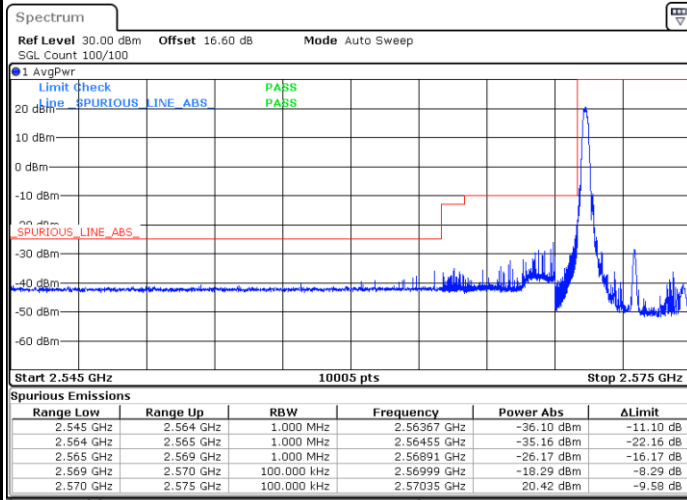

Middle Channel / 20MHz / 64QAM

Date: 13 JUN 2020 18:56:23

Highest Channel / 15MHz / 64QAM

Date: 13 JUN 2020 18:55:36

Highest Channel / 20MHz / 64QAM

Date: 13 JUN 2020 18:56:46

Conducted Band Edge

LTE Band 38 / 5MHz / QPSK

Lowest Band Edge / 1 RB

Date: 13 JUN 2020 18:42:41

Highest Band Edge / 1 RB

Date: 13 JUN 2020 17:23:11

Lowest Band Edge / Full RB

Date: 13 JUN 2020 17:20:10

Highest Band Edge / Full RB

Date: 13 JUN 2020 17:21:41

LTE Band 38 / 5MHz / 16QAM

Lowest Band Edge / 1RB

Date: 13.JUN.2020 17:19:25

Highest Band Edge / 1 RB

Date: 13.JUN.2020 17:23:56

Lowest Band Edge / Full RB

Date: 13.JUN.2020 17:20:55

Highest Band Edge / Full RB

Date: 13.JUN.2020 17:22:26

LTE Band 38 / 5MHz / 64QAM

Lowest Band Edge / 1RB

Date: 13.JUN.2020 17:24:42

Highest Band Edge / 1 RB

Date: 13.JUN.2020 17:26:57

Lowest Band Edge / Full RB

Date: 13.JUN.2020 17:25:27