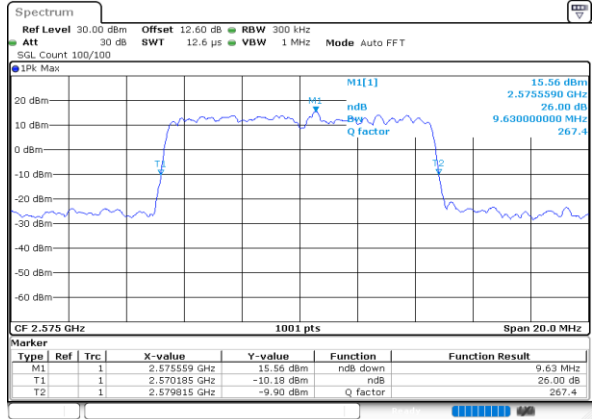

Lowest Channel / 10MHz / 16QAM

Date: 13 JUN 2020 18:46:05