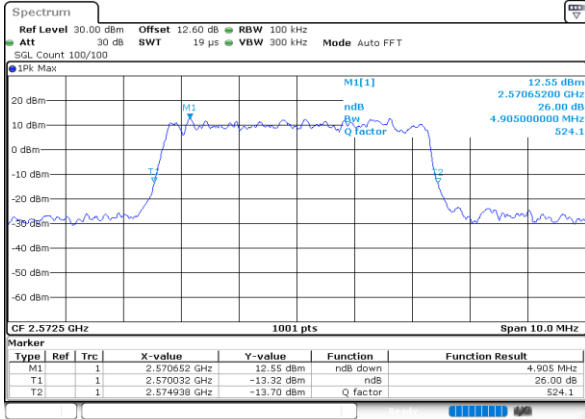

Highest Channel / 20MHz / QPSK

Date: 13 JUN 2020 18:52:06

Highest Channel / 20MHz / 16QAM

Date: 13 JUN 2020 18:52:19

LTE Band 38

Lowest Channel / 5MHz / 64QAM

Date: 13 JUN 2020 18:52:42

Lowest Channel / 10MHz / 64QAM