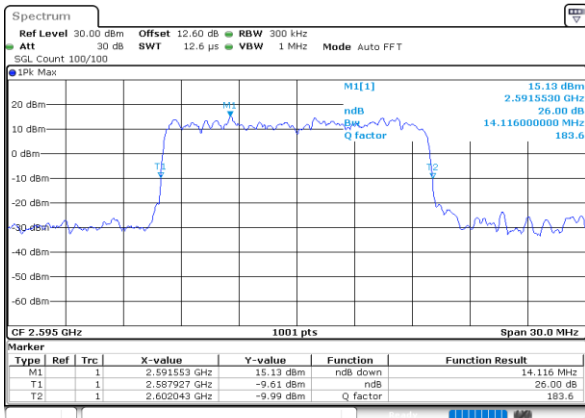

Highest Channel / 10MHz / 16QAM

Date: 13 JUN 2020 18:47:38

LTE Band 38

Lowest Channel / 15MHz / QPSK

Date: 13 JUN 2020 18:48:14

Lowest Channel / 15MHz / 16QAM

Date: 13 JUN 2020 18:48:25

Middle Channel / 15MHz / QPSK

Date: 13 JUN 2020 18:48:59

Middle Channel / 15MHz / 16QAM

Date: 13 JUN 2020 18:49:11

Highest Channel / 15MHz / QPSK

Date: 13 JUN 2020 18:49:46

Highest Channel / 15MHz / 16QAM

Date: 13 JUN 2020 18:49:58

LTE Band 38