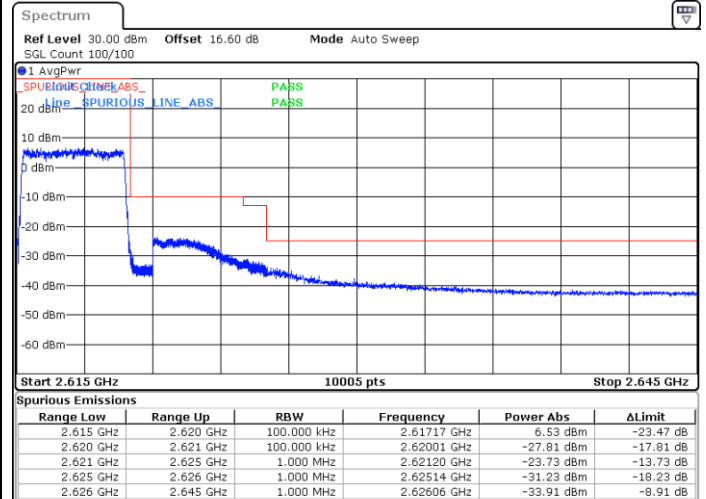

Lowest Band Edge / 1 RB

Date: 13 JUN 2020 18:42:41

Highest Band Edge / 1 RB

Date: 13 JUN 2020 17:23:11

Lowest Band Edge / Full RB

Date: 13 JUN 2020 17:20:10

Highest Band Edge / Full RB

Date: 13 JUN 2020 17:21:41

LTE Band 38 / 5MHz / 16QAM

Lowest Band Edge / 1RB

Date: 13.JUN.2020 17:19:25

Highest Band Edge / 1 RB

Date: 13.JUN.2020 17:23:56

Lowest Band Edge / Full RB

Date: 13.JUN.2020 17:20:55

Highest Band Edge / Full RB

Date: 13.JUN.2020 17:22:26

LTE Band 38 / 5MHz / 64QAM

Lowest Band Edge / 1RB

Date: 13.JUN.2020 17:24:42

Highest Band Edge / 1 RB

Date: 13.JUN.2020 17:26:57

Lowest Band Edge / Full RB

Date: 13.JUN.2020 17:25:27

Highest Band Edge / Full RB

Date: 13.JUN.2020 17:26:12

LTE Band 38 / 10MHz / QPSK

Lowest Band Edge / 1 RB

Date: 13.JUN.2020 17:30:44

Highest Band Edge / 1 RB

Date: 13.JUN.2020 17:35:15

Lowest Band Edge / Full RB