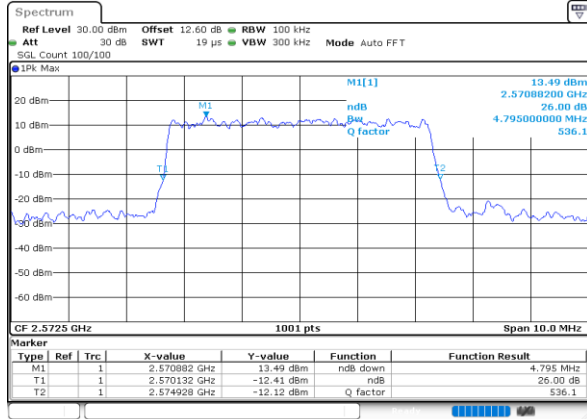

Date: 13 JUN 2020 18:58:48

Highest Channel / 1RB

Date: 13 JUN 2020 18:59:03

Highest Channel / Full RB

Date: 13 JUN 2020 18:59:18

26dB Bandwidth

Mode	LTE Band 38 : 26dB BW(MHz)											
BW	1.4MHz		3MHz		5MHz		10MHz		15MHz		20MHz	
Mod.	QPSK	16QAM	QPSK	16QAM	QPSK	16QAM	QPSK	16QAM	QPSK	16QAM	QPSK	16QAM
Lowest CH	-	-	-	-	4.79	4.80	9.63	9.63	14.21	14.30	18.62	18.94
Middle CH	-	-	-	-	4.81	4.81	9.65	9.61	14.12	14.21	19.02	18.62
Highest CH	-	-	-	-	4.90	4.82	9.69	9.67	14.45	14.57	18.94	18.62
Mode	LTE Band 38 : 26dB BW(MHz)											
BW	1.4MHz		3MHz		5MHz		10MHz		15MHz		20MHz	
Mod.	64QAM		64QAM		64QAM		64QAM		64QAM		64QAM	
Lowest CH	-	-	-	-	4.91	-	9.81	-	14.15	-	19.02	-
Middle CH	-	-	-	-	4.88	-	9.69	-	14.42	-	18.62	-
Highest CH	-	-	-	-	4.79	-	9.77	-	14.57	-	18.82	-

LTE Band 38

Lowest Channel / 5MHz / QPSK

Date: 13 JUN 2020 18:43:33

Lowest Channel / 5MHz / 16QAM

Date: 13 JUN 2020 18:43:45

Middle Channel / 5MHz / QPSK

Date: 13 JUN 2020 18:44:19

Middle Channel / 5MHz / 16QAM