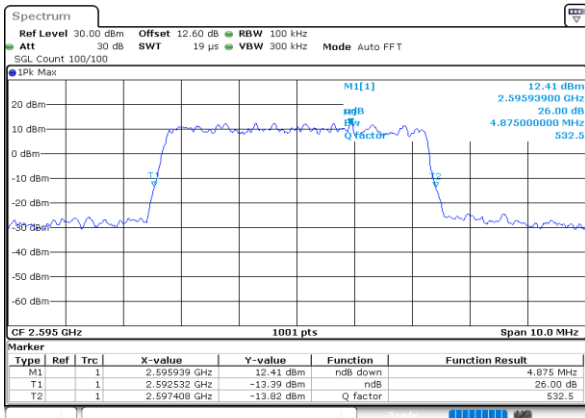

Middle Channel / 5MHz / 64QAM

Date: 13 JUN 2020 18:53:05