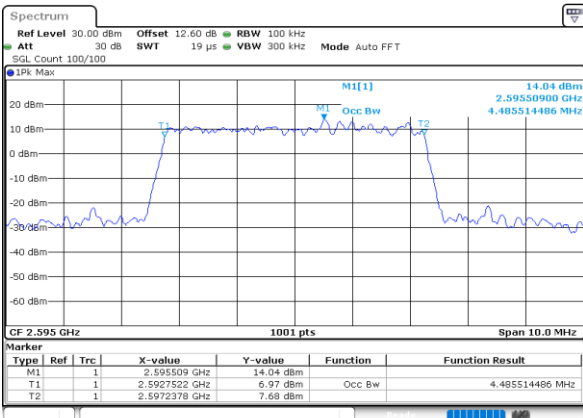

Middle Channel / 5MHz / 64QAM

Date: 13 JUN 2020 18:52:53