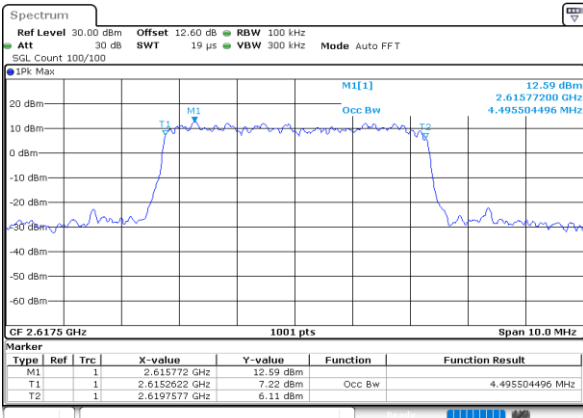

Highest Channel / 20MHz / QPSK

Date: 13 JUN 2020 18:51:42

Highest Channel / 20MHz / 16QAM

Date: 13 JUN 2020 18:51:54

LTE Band 38

Lowest Channel / 5MHz / 64QAM

Date: 13 JUN 2020 18:52:30

Lowest Channel / 10MHz / 64QAM

Date: 13 JUN 2020 18:53:40

Middle Channel / 5MHz / 64QAM

Date: 13 JUN 2020 18:52:53

Middle Channel / 10MHz / 64QAM

Date: 13 JUN 2020 18:54:03

Highest Channel / 5MHz / 64QAM

Date: 13 JUN 2020 18:53:16

Highest Channel / 10MHz / 64QAM

Date: 13 JUN 2020 18:54:26

LTE Band 38

Lowest Channel / 15MHz / 64QAM

Date: 13 JUN 2020 18:54:50

Lowest Channel / 20MHz / 64QAM

Date: 13 JUN 2020 18:56:00

Middle Channel / 15MHz / 64QAM

Date: 13 JUN 2020 18:55:13

Middle Channel / 20MHz / 64QAM

Date: 13 JUN 2020 18:56:23

Highest Channel / 15MHz / 64QAM

Date: 13 JUN 2020 18:55:36

Highest Channel / 20MHz / 64QAM

Date: 13 JUN 2020 18:56:46

Conducted Band Edge

LTE Band 38 / 5MHz / QPSK