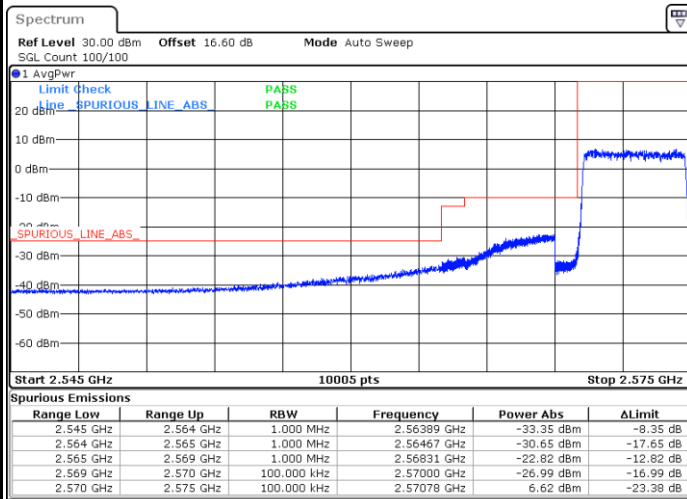

Lowest Band Edge / 1 RB

Date: 13 JUN 2020 18:42:41

Highest Band Edge / 1 RB

Date: 13 JUN 2020 17:23:11

Lowest Band Edge / Full RB

Date: 13 JUN 2020 17:20:10

Highest Band Edge / Full RB

Date: 13 JUN 2020 17:21:41

LTE Band 38 / 5MHz / 16QAM

Lowest Band Edge / 1RB

Date: 13.JUN.2020 17:19:25

Highest Band Edge / 1 RB

Date: 13.JUN.2020 17:23:56

Lowest Band Edge / Full RB

Date: 13.JUN.2020 17:20:55

Highest Band Edge / Full RB

Date: 13.JUN.2020 17:22:26

LTE Band 38 / 5MHz / 64QAM

Lowest Band Edge / 1RB

Date: 13.JUN.2020 17:24:42

Highest Band Edge / 1 RB

Date: 13.JUN.2020 17:26:57

Lowest Band Edge / Full RB

Date: 13.JUN.2020 17:25:27

Highest Band Edge / Full RB

Date: 13.JUN.2020 17:26:12

LTE Band 38 / 10MHz / QPSK

Lowest Band Edge / 1 RB

Date: 13.JUN.2020 17:30:44

Highest Band Edge / 1 RB

Date: 13.JUN.2020 17:35:15

Lowest Band Edge / Full RB