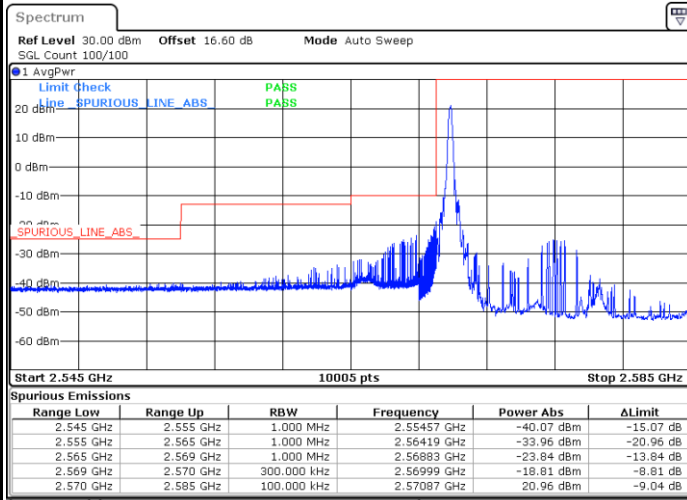

Lowest Band Edge / Full RB

Date: 13 JUN 2020 17:33:00

Highest Band Edge / Full RB

Date: 13 JUN 2020 17:34:30

LTE Band 38 / 10MHz / 64QAM

Lowest Band Edge / 1 RB

Date: 13.JUN.2020 17:27:43

Highest Band Edge / 1 RB

Date: 13.JUN.2020 17:29:59

Lowest Band Edge / Full RB

Date: 13.JUN.2020 17:28:28

Highest Band Edge / Full RB

Date: 13.JUN.2020 17:29:13

LTE Band 38 / 15MHz / QPSK

Lowest Band Edge / 1 RB

Date: 13.JUN.2020 17:36:47

Highest Band Edge / 1 RB

Date: 13.JUN.2020 17:41:18

Lowest Band Edge / Full RB

Date: 13.JUN.2020 17:38:17

Highest Band Edge / Full RB

Date: 13.JUN.2020 17:39:48

LTE Band 38 / 15MHz / 16QAM

Lowest Band Edge / 1 RB

Date: 13.JUN.2020 17:37:32

Highest Band Edge / 1 RB

Date: 13.JUN.2020 17:42:03

Lowest Band Edge / Full RB

Date: 13.JUN.2020 17:39:02

Highest Band Edge / Full RB

Date: 13.JUN.2020 17:40:33

LTE Band 38 / 15MHz / 64QAM