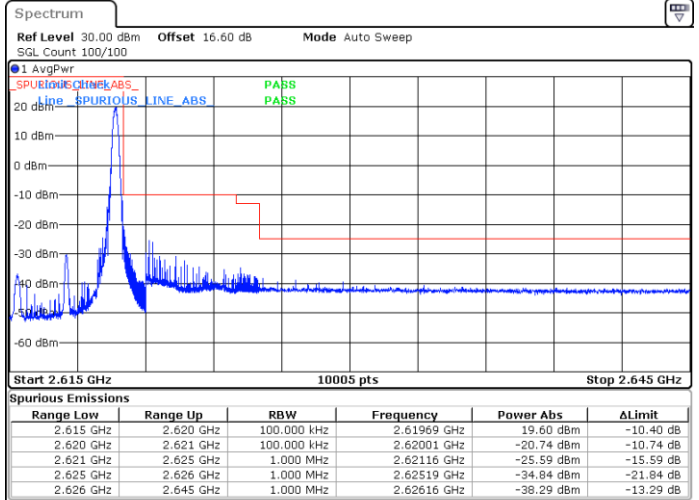

LTE Band 38 / 5MHz / 16QAM

Lowest Band Edge / 1RB

Date: 13.JUN.2020 17:19:25

Highest Band Edge / 1 RB

Date: 13.JUN.2020 17:23:56

Lowest Band Edge / Full RB

Date: 13.JUN.2020 17:20:55

Highest Band Edge / Full RB

Date: 13.JUN.2020 17:22:26

LTE Band 38 / 5MHz / 64QAM

Lowest Band Edge / 1RB

Date: 13.JUN.2020 17:24:42

Highest Band Edge / 1 RB

Date: 13.JUN.2020 17:26:57

Lowest Band Edge / Full RB

Date: 13.JUN.2020 17:25:27

Highest Band Edge / Full RB

Date: 13.JUN.2020 17:26:12

LTE Band 38 / 10MHz / QPSK

Lowest Band Edge / 1 RB

Date: 13.JUN.2020 17:30:44

Highest Band Edge / 1 RB

Date: 13.JUN.2020 17:35:15

Lowest Band Edge / Full RB

Date: 13.JUN.2020 17:32:15

Highest Band Edge / Full RB

Date: 13.JUN.2020 17:33:45

LTE Band 38 / 10MHz / 16QAM

Lowest Band Edge / 1 RB

Date: 13 JUN 2020 17:31:29

Highest Band Edge / 1 RB

Date: 13 JUN 2020 17:36:01