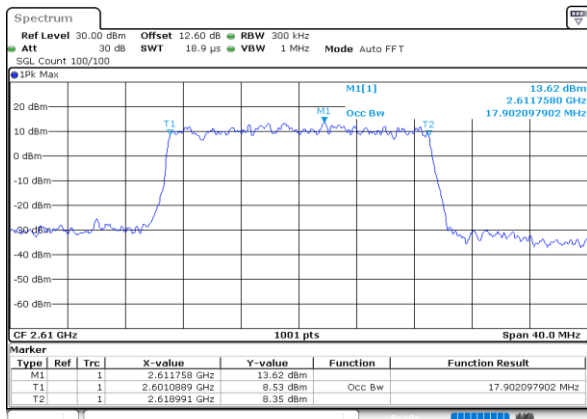

Lowest Channel / 20MHz / QPSK

Date: 13 JUN 2020 18:50:10

Lowest Channel / 20MHz / 16QAM

Date: 13 JUN 2020 18:50:22

Middle Channel / 20MHz / QPSK

Date: 13 JUN 2020 18:50:57

Middle Channel / 20MHz / 16QAM

Date: 13 JUN 2020 18:51:08

Highest Channel / 20MHz / QPSK

Date: 13 JUN 2020 18:51:42

Highest Channel / 20MHz / 16QAM

Date: 13 JUN 2020 18:51:54

LTE Band 38

Lowest Channel / 5MHz / 64QAM

Date: 13 JUN 2020 18:52:30

Lowest Channel / 10MHz / 64QAM