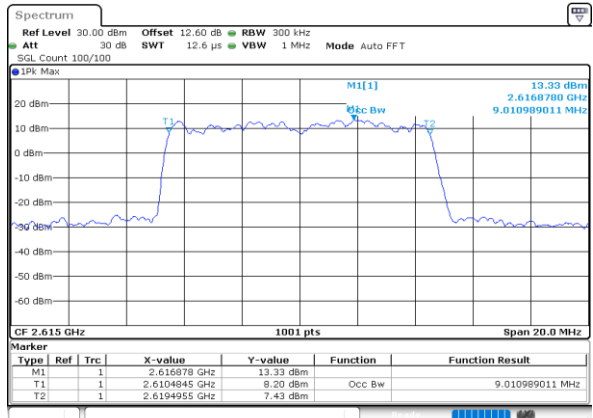

Highest Channel / 20MHz / QPSK

Date: 13 JUN 2020 18:51:42

Highest Channel / 20MHz / 16QAM

Date: 13 JUN 2020 18:51:54

LTE Band 38

Lowest Channel / 5MHz / 64QAM

Date: 13 JUN 2020 18:52:30

Lowest Channel / 10MHz / 64QAM

Date: 13 JUN 2020 18:53:40

Middle Channel / 5MHz / 64QAM

Date: 13 JUN 2020 18:52:53

Middle Channel / 10MHz / 64QAM

Date: 13 JUN 2020 18:54:03

Highest Channel / 5MHz / 64QAM

Date: 13 JUN 2020 18:53:16

Highest Channel / 10MHz / 64QAM

Date: 13 JUN 2020 18:54:26

LTE Band 38

Lowest Channel / 15MHz / 64QAM

Date: 13 JUN 2020 18:54:50

Lowest Channel / 20MHz / 64QAM

Date: 13 JUN 2020 18:56:00

Middle Channel / 15MHz / 64QAM

Date: 13 JUN 2020 18:55:13

Middle Channel / 20MHz / 64QAM

Date: 13 JUN 2020 18:56:23

Highest Channel / 15MHz / 64QAM

Date: 13 JUN 2020 18:55:36

Highest Channel / 20MHz / 64QAM

Date: 13 JUN 2020 18:56:46

Conducted Band Edge

LTE Band 38 / 5MHz / QPSK