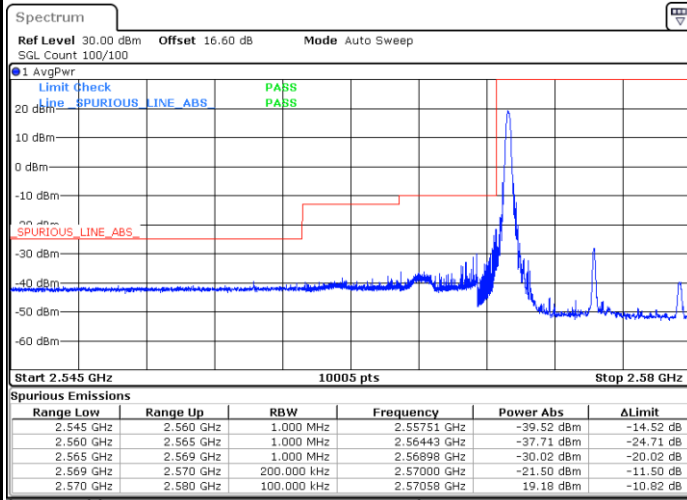

Date: 13.JUN.2020 17:32:15

Highest Band Edge / Full RB

Date: 13.JUN.2020 17:33:45

LTE Band 38 / 10MHz / 16QAM

Lowest Band Edge / 1 RB

Date: 13 JUN 2020 17:31:29

Highest Band Edge / 1 RB

Date: 13 JUN 2020 17:36:01

Lowest Band Edge / Full RB

Date: 13 JUN 2020 17:33:00

Highest Band Edge / Full RB

Date: 13 JUN 2020 17:34:30

LTE Band 38 / 10MHz / 64QAM

Lowest Band Edge / 1 RB

Date: 13.JUN.2020 17:27:43

Highest Band Edge / 1 RB

Date: 13.JUN.2020 17:29:59

Lowest Band Edge / Full RB

Date: 13.JUN.2020 17:28:28

Highest Band Edge / Full RB

Date: 13.JUN.2020 17:29:13

LTE Band 38 / 15MHz / QPSK

Lowest Band Edge / 1 RB

Date: 13.JUN.2020 17:36:47

Highest Band Edge / 1 RB

Date: 13.JUN.2020 17:41:18

Lowest Band Edge / Full RB

Date: 13.JUN.2020 17:38:17

Highest Band Edge / Full RB

Date: 13.JUN.2020 17:39:48

LTE Band 38 / 15MHz / 16QAM

Lowest Band Edge / 1 RB