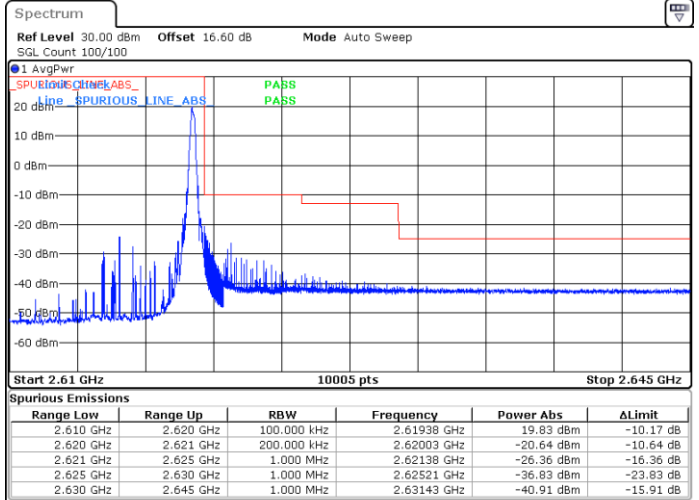

Date: 13.JUN.2020 17:32:15

Highest Band Edge / Full RB

Date: 13.JUN.2020 17:33:45

LTE Band 38 / 10MHz / 16QAM

Lowest Band Edge / 1 RB

Date: 13 JUN 2020 17:31:29

Highest Band Edge / 1 RB

Date: 13 JUN 2020 17:36:01

Lowest Band Edge / Full RB

Date: 13 JUN 2020 17:33:00

Highest Band Edge / Full RB

Date: 13 JUN 2020 17:34:30

LTE Band 38 / 10MHz / 64QAM

Lowest Band Edge / 1 RB

Date: 13.JUN.2020 17:27:43

Highest Band Edge / 1 RB

Date: 13.JUN.2020 17:29:59

Lowest Band Edge / Full RB

Date: 13.JUN.2020 17:28:28

Highest Band Edge / Full RB

Date: 13.JUN.2020 17:29:13

LTE Band 38 / 15MHz / QPSK

Lowest Band Edge / 1 RB

Date: 13.JUN.2020 17:36:47

Highest Band Edge / 1 RB

Date: 13.JUN.2020 17:41:18

Lowest Band Edge / Full RB

Date: 13.JUN.2020 17:38:17

Highest Band Edge / Full RB

Date: 13.JUN.2020 17:39:48

LTE Band 38 / 15MHz / 16QAM

Lowest Band Edge / 1 RB