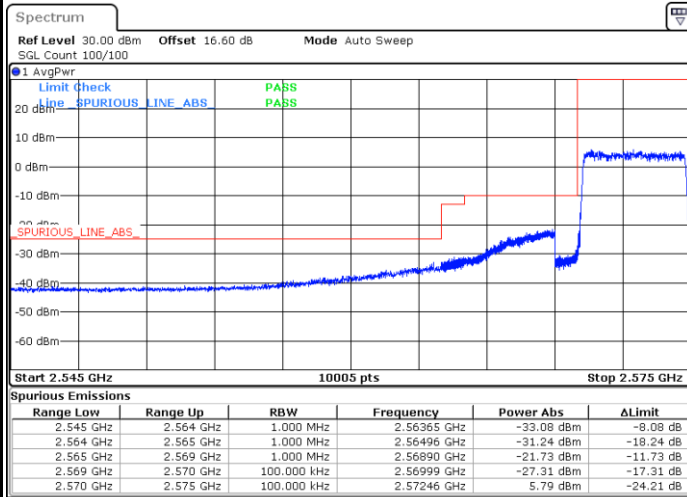

LTE Band 38 / 5MHz / 16QAM

Lowest Band Edge / 1RB

Date: 13.JUN.2020 17:19:25

Highest Band Edge / 1 RB

Date: 13.JUN.2020 17:23:56

Lowest Band Edge / Full RB

Date: 13.JUN.2020 17:20:55

Highest Band Edge / Full RB

Date: 13.JUN.2020 17:22:26

LTE Band 38 / 5MHz / 64QAM

Lowest Band Edge / 1RB

Date: 13.JUN.2020 17:24:42

Highest Band Edge / 1 RB

Date: 13.JUN.2020 17:26:57

Lowest Band Edge / Full RB

Date: 13.JUN.2020 17:25:27

Highest Band Edge / Full RB

Date: 13.JUN.2020 17:26:12

LTE Band 38 / 10MHz / QPSK

Lowest Band Edge / 1 RB

Date: 13.JUN.2020 17:30:44

Highest Band Edge / 1 RB

Date: 13.JUN.2020 17:35:15

Lowest Band Edge / Full RB

Date: 13.JUN.2020 17:32:15

Highest Band Edge / Full RB

Date: 13.JUN.2020 17:33:45

LTE Band 38 / 10MHz / 16QAM

Lowest Band Edge / 1 RB

Date: 13 JUN 2020 17:31:29

Highest Band Edge / 1 RB

Date: 13 JUN 2020 17:36:01