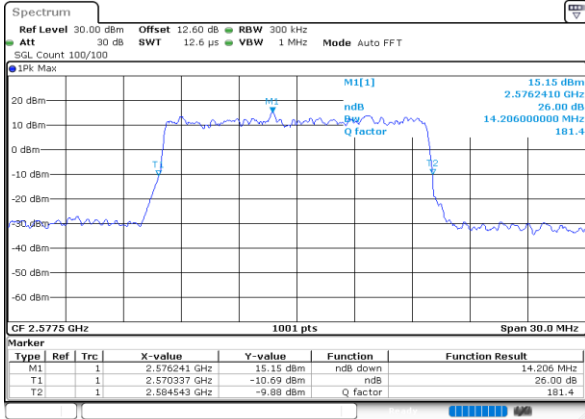

Highest Channel / 10MHz / 16QAM

Date: 13 JUN 2020 18:47:38

LTE Band 38

Lowest Channel / 15MHz / QPSK

Date: 13 JUN 2020 18:48:14

Lowest Channel / 15MHz / 16QAM

Date: 13 JUN 2020 18:48:25

Middle Channel / 15MHz / QPSK

Date: 13 JUN 2020 18:48:59

Middle Channel / 15MHz / 16QAM

Date: 13 JUN 2020 18:49:11

Highest Channel / 15MHz / QPSK

Date: 13 JUN 2020 18:49:46

Highest Channel / 15MHz / 16QAM

Date: 13 JUN 2020 18:49:58

LTE Band 38