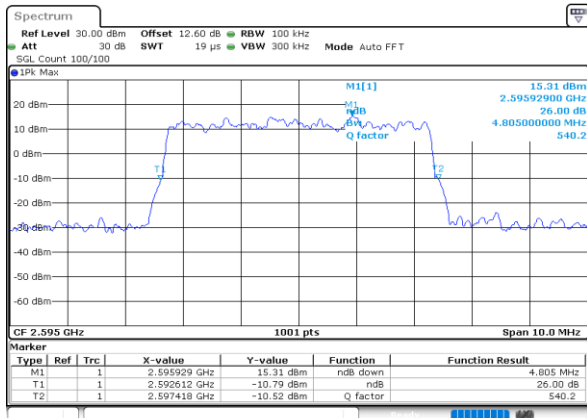

Date: 13 JUN 2020 18:58:48

Highest Channel / 1RB

Date: 13 JUN 2020 18:59:03

Highest Channel / Full RB

Date: 13 JUN 2020 18:59:18

26dB Bandwidth

Mode	LTE Band 38 : 26dB BW(MHz)											
BW	1.4MHz		3MHz		5MHz		10MHz		15MHz		20MHz	
Mod.	QPSK	16QAM	QPSK	16QAM	QPSK	16QAM	QPSK	16QAM	QPSK	16QAM	QPSK	16QAM
Lowest CH	-	-	-	-	4.79	4.80	9.63	9.63	14.21	14.30	18.62	18.94
Middle CH	-	-	-	-	4.81	4.81	9.65	9.61	14.12	14.21	19.02	18.62
Highest CH	-	-	-	-	4.90	4.82	9.69	9.67	14.45	14.57	18.94	18.62
Mode	LTE Band 38 : 26dB BW(MHz)											
BW	1.4MHz		3MHz		5MHz		10MHz		15MHz		20MHz	
Mod.	64QAM		64QAM		64QAM		64QAM		64QAM		64QAM	
Lowest CH	-	-	-	-	4.91	-	9.81	-	14.15	-	19.02	-
Middle CH	-	-	-	-	4.88	-	9.69	-	14.42	-	18.62	-
Highest CH	-	-	-	-	4.79	-	9.77	-	14.57	-	18.82	-

LTE Band 38

Lowest Channel / 5MHz / QPSK

Date: 13 JUN 2020 18:43:33

Lowest Channel / 5MHz / 16QAM

Date: 13 JUN 2020 18:43:45

Middle Channel / 5MHz / QPSK

Date: 13 JUN 2020 18:44:19

Middle Channel / 5MHz / 16QAM

Date: 13 JUN 2020 18:44:30

Highest Channel / 5MHz / QPSK

Date: 13 JUN 2020 18:45:05

Highest Channel / 5MHz / 16QAM

Date: 13 JUN 2020 18:45:17

LTE Band 38

Lowest Channel / 10MHz / QPSK

Date: 13 JUN 2020 18:45:53