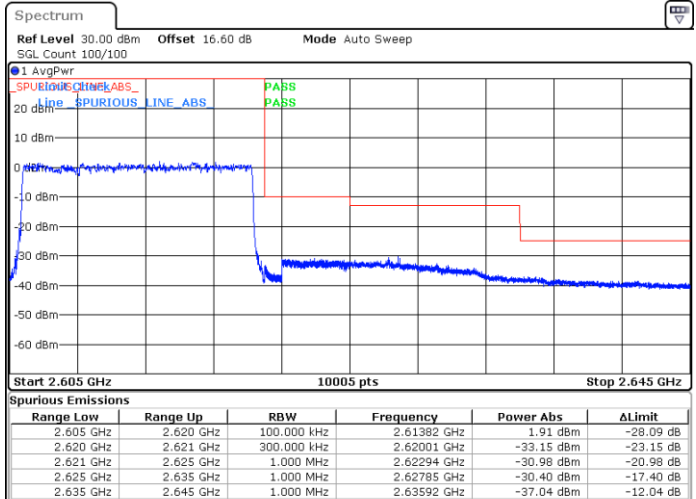

Date: 13.JUN.2020 17:29:59

Lowest Band Edge / Full RB

Date: 13.JUN.2020 17:28:28

Highest Band Edge / Full RB

Date: 13.JUN.2020 17:29:13

LTE Band 38 / 15MHz / QPSK

Lowest Band Edge / 1 RB

Date: 13.JUN.2020 17:36:47

Highest Band Edge / 1 RB

Date: 13.JUN.2020 17:41:18

Lowest Band Edge / Full RB

Date: 13.JUN.2020 17:38:17

Highest Band Edge / Full RB

Date: 13.JUN.2020 17:39:48

LTE Band 38 / 15MHz / 16QAM

Lowest Band Edge / 1 RB

Date: 13.JUN.2020 17:37:32

Highest Band Edge / 1 RB

Date: 13.JUN.2020 17:42:03

Lowest Band Edge / Full RB

Date: 13.JUN.2020 17:39:02

Highest Band Edge / Full RB

Date: 13.JUN.2020 17:40:33

LTE Band 38 / 15MHz / 64QAM

Lowest Band Edge / 1 RB

Date: 13.JUN.2020 17:42:49

Highest Band Edge / 1 RB

Date: 13.JUN.2020 17:45:04

Lowest Band Edge / Full RB

Date: 13.JUN.2020 17:43:34

Highest Band Edge / Full RB

Date: 13.JUN.2020 17:44:19