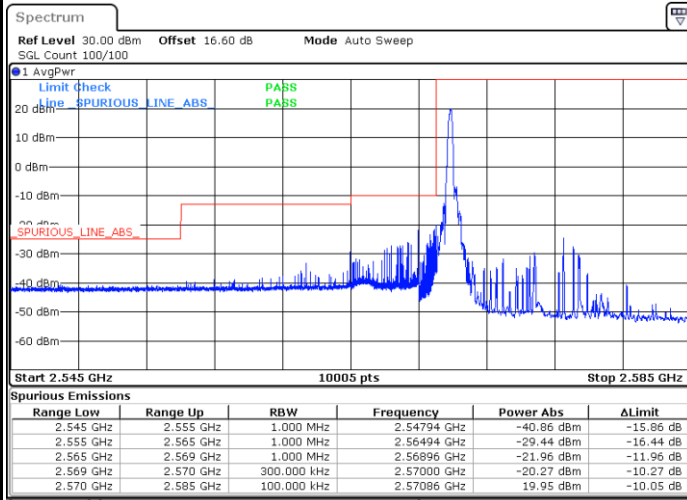

Date: 13.JUN.2020 17:29:59

Lowest Band Edge / Full RB

Date: 13.JUN.2020 17:28:28

Highest Band Edge / Full RB

Date: 13.JUN.2020 17:29:13

LTE Band 38 / 15MHz / QPSK

Lowest Band Edge / 1 RB

Date: 13.JUN.2020 17:36:47

Highest Band Edge / 1 RB

Date: 13.JUN.2020 17:41:18

Lowest Band Edge / Full RB

Date: 13.JUN.2020 17:38:17

Highest Band Edge / Full RB

Date: 13.JUN.2020 17:39:48

LTE Band 38 / 15MHz / 16QAM

Lowest Band Edge / 1 RB

Date: 13.JUN.2020 17:37:32

Highest Band Edge / 1 RB

Date: 13.JUN.2020 17:42:03

Lowest Band Edge / Full RB

Date: 13.JUN.2020 17:39:02

Highest Band Edge / Full RB

Date: 13.JUN.2020 17:40:33

LTE Band 38 / 15MHz / 64QAM

Lowest Band Edge / 1 RB

Date: 13.JUN.2020 17:42:49

Highest Band Edge / 1 RB

Date: 13.JUN.2020 17:45:04

Lowest Band Edge / Full RB

Date: 13.JUN.2020 17:43:34

Highest Band Edge / Full RB

Date: 13.JUN.2020 17:44:19