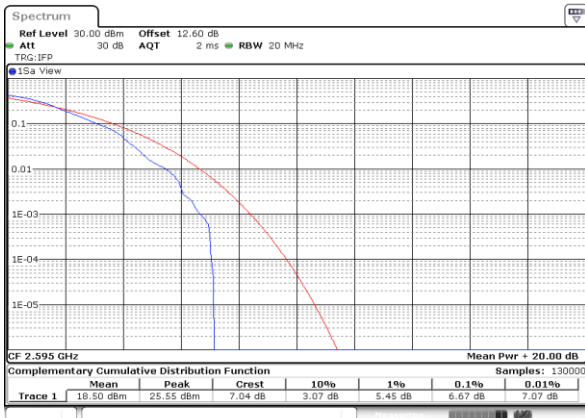

LTE Band 38 / 20MHz / 64QAM

Lowest Channel / 1RB

Date: 13 JUN 2020 18:57:57

Lowest Channel / Full RB

Date: 13 JUN 2020 18:58:17

Middle Channel / 1RB

Date: 13 JUN 2020 18:58:33

Middle Channel / Full RB

Date: 13 JUN 2020 18:58:48

Highest Channel / 1RB

Date: 13 JUN 2020 18:59:03

Highest Channel / Full RB

Date: 13 JUN 2020 18:59:18

26dB Bandwidth

Mode	LTE Band 38 : 26dB BW(MHz)											
BW	1.4MHz		3MHz		5MHz		10MHz		15MHz		20MHz	
Mod.	QPSK	16QAM	QPSK	16QAM	QPSK	16QAM	QPSK	16QAM	QPSK	16QAM	QPSK	16QAM
Lowest CH	-	-	-	-	4.79	4.80	9.63	9.63	14.21	14.30	18.62	18.94
Middle CH	-	-	-	-	4.81	4.81	9.65	9.61	14.12	14.21	19.02	18.62
Highest CH	-	-	-	-	4.90	4.82	9.69	9.67	14.45	14.57	18.94	18.62
Mode	LTE Band 38 : 26dB BW(MHz)											
BW	1.4MHz		3MHz		5MHz		10MHz		15MHz		20MHz	
Mod.	64QAM		64QAM		64QAM		64QAM		64QAM		64QAM	
Lowest CH	-	-	-	-	4.91	-	9.81	-	14.15	-	19.02	-
Middle CH	-	-	-	-	4.88	-	9.69	-	14.42	-	18.62	-
Highest CH	-	-	-	-	4.79	-	9.77	-	14.57	-	18.82	-