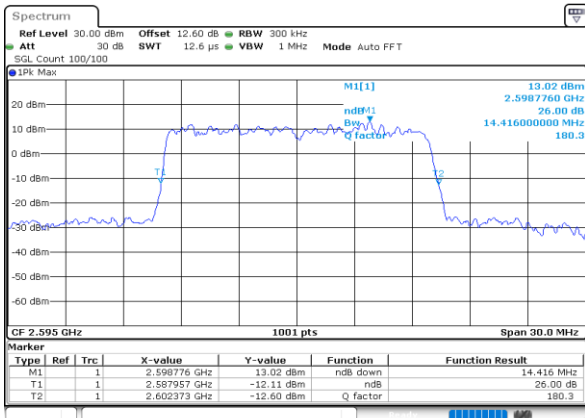

Date: 13 JUN 2020 18:54:38

LTE Band 38

Lowest Channel / 15MHz / 64QAM

Date: 13 JUN 2020 18:55:02

Lowest Channel / 20MHz / 64QAM

Date: 13 JUN 2020 18:56:12

Middle Channel / 15MHz / 64QAM

Date: 13 JUN 2020 18:55:24

Middle Channel / 20MHz / 64QAM

Date: 13 JUN 2020 18:56:34

Highest Channel / 15MHz / 64QAM

Date: 13 JUN 2020 18:55:48

Highest Channel / 20MHz / 64QAM

Date: 13 JUN 2020 18:56:57

Occupied Bandwidth

Mode	LTE Band 38 : 99%OBW(MHz)											
BW	1.4MHz		3MHz		5MHz		10MHz		15MHz		20MHz	
Mod.	QPSK	16QAM	QPSK	16QAM	QPSK	16QAM	QPSK	16QAM	QPSK	16QAM	QPSK	16QAM
Lowest CH	-	-	-	-	4.46	4.50	9.05	9.01	13.40	13.40	17.82	17.82
Middle CH	-	-	-	-	4.49	4.51	9.07	9.03	13.43	13.49	17.90	17.90
Highest CH	-	-	-	-	4.50	4.46	9.01	8.99	13.49	13.40	17.90	17.74
Mode	LTE Band 38 : 99%OBW(MHz)											
BW	1.4MHz		3MHz		5MHz		10MHz		15MHz		20MHz	
Mod.	64QAM		64QAM		64QAM		64QAM		64QAM		64QAM	
Lowest CH	-	-	-	-	4.51	-	9.03	-	13.43	-	17.82	-
Middle CH	-	-	-	-	4.49	-	9.05	-	13.40	-	17.78	-
Highest CH	-	-	-	-	4.50	-	9.01	-	13.46	-	17.86	-