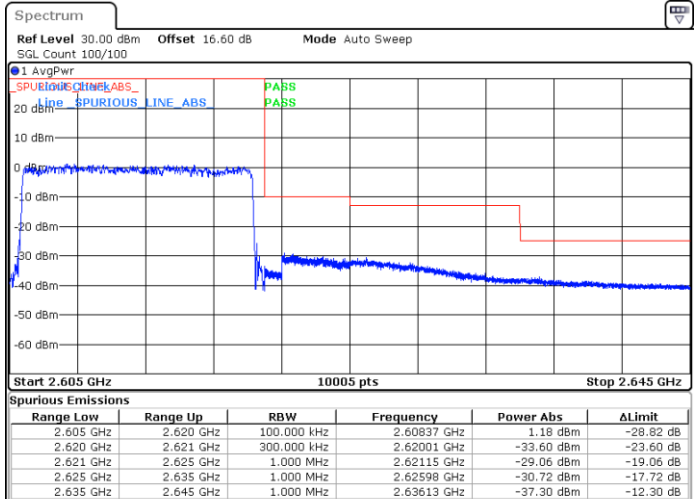

Highest Band Edge / 1 RB

Date: 13.JUN.2020 17:41:18

Lowest Band Edge / Full RB

Date: 13.JUN.2020 17:38:17

Highest Band Edge / Full RB

Date: 13.JUN.2020 17:39:48

LTE Band 38 / 15MHz / 16QAM

Lowest Band Edge / 1 RB

Date: 13.JUN.2020 17:37:32

Highest Band Edge / 1 RB

Date: 13.JUN.2020 17:42:03

Lowest Band Edge / Full RB

Date: 13.JUN.2020 17:39:02

Highest Band Edge / Full RB

Date: 13.JUN.2020 17:40:33

LTE Band 38 / 15MHz / 64QAM

Lowest Band Edge / 1 RB

Date: 13.JUN.2020 17:42:49

Highest Band Edge / 1 RB

Date: 13.JUN.2020 17:45:04

Lowest Band Edge / Full RB

Date: 13.JUN.2020 17:43:34

Highest Band Edge / Full RB

Date: 13.JUN.2020 17:44:19