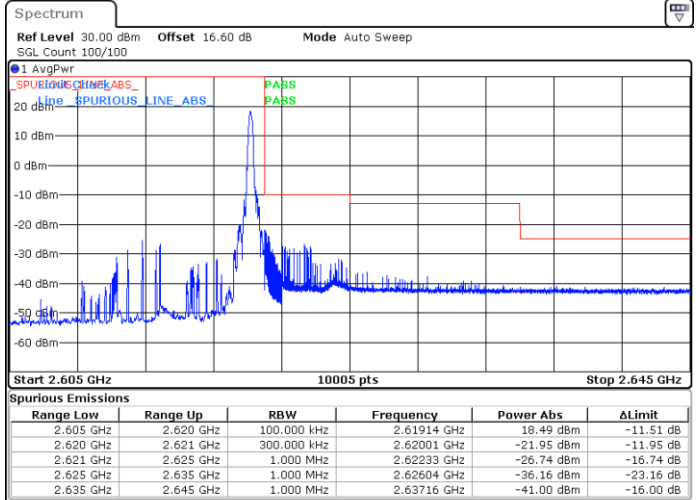

Date: 13.JUN.2020 17:29:59

Lowest Band Edge / Full RB

Date: 13.JUN.2020 17:28:28

Highest Band Edge / Full RB

Date: 13.JUN.2020 17:29:13

LTE Band 38 / 15MHz / QPSK

Lowest Band Edge / 1 RB

Date: 13.JUN.2020 17:36:47

Highest Band Edge / 1 RB

Date: 13.JUN.2020 17:41:18

Lowest Band Edge / Full RB

Date: 13.JUN.2020 17:38:17

Highest Band Edge / Full RB

Date: 13.JUN.2020 17:39:48

LTE Band 38 / 15MHz / 16QAM

Lowest Band Edge / 1 RB

Date: 13.JUN.2020 17:37:32

Highest Band Edge / 1 RB

Date: 13.JUN.2020 17:42:03

Lowest Band Edge / Full RB

Date: 13.JUN.2020 17:39:02

Highest Band Edge / Full RB

Date: 13.JUN.2020 17:40:33

LTE Band 38 / 15MHz / 64QAM

Lowest Band Edge / 1 RB

Date: 13.JUN.2020 17:42:49

Highest Band Edge / 1 RB

Date: 13.JUN.2020 17:45:04

Lowest Band Edge / Full RB

Date: 13.JUN.2020 17:43:34

Highest Band Edge / Full RB

Date: 13.JUN.2020 17:44:19