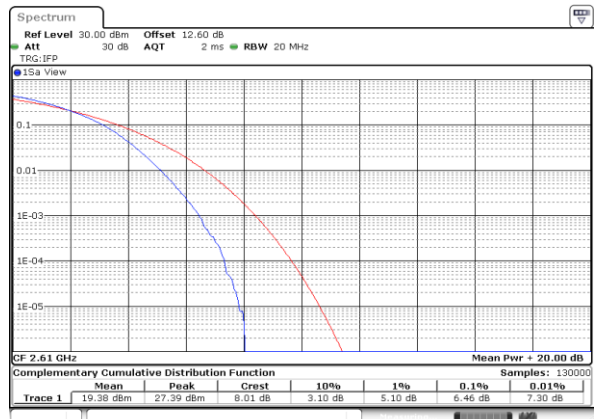

LTE Band 38 / 20MHz / 64QAM

Lowest Channel / 1RB

Date: 13 JUN 2020 18:57:57

Lowest Channel / Full RB

Date: 13 JUN 2020 18:58:17

Middle Channel / 1RB

Date: 13 JUN 2020 18:58:33

Middle Channel / Full RB

Date: 13 JUN 2020 18:58:48

Highest Channel / 1RB

Date: 13 JUN 2020 18:59:03

Highest Channel / Full RB

Date: 13 JUN 2020 18:59:18

26dB Bandwidth

Mode	LTE Band 38 : 26dB BW(MHz)											
BW	1.4MHz		3MHz		5MHz		10MHz		15MHz		20MHz	
Mod.	QPSK	16QAM	QPSK	16QAM	QPSK	16QAM	QPSK	16QAM	QPSK	16QAM	QPSK	16QAM
Lowest CH	-	-	-	-	4.79	4.80	9.63	9.63	14.21	14.30	18.62	18.94
Middle CH	-	-	-	-	4.81	4.81	9.65	9.61	14.12	14.21	19.02	18.62
Highest CH	-	-	-	-	4.90	4.82	9.69	9.67	14.45	14.57	18.94	18.62
Mode	LTE Band 38 : 26dB BW(MHz)											
BW	1.4MHz		3MHz		5MHz		10MHz		15MHz		20MHz	
Mod.	64QAM		64QAM		64QAM		64QAM		64QAM		64QAM	
Lowest CH	-	-	-	-	4.91	-	9.81	-	14.15	-	19.02	-
Middle CH	-	-	-	-	4.88	-	9.69	-	14.42	-	18.62	-
Highest CH	-	-	-	-	4.79	-	9.77	-	14.57	-	18.82	-