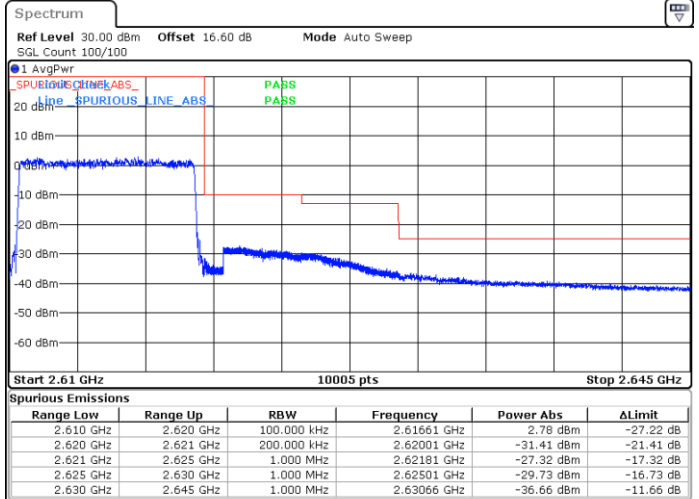

Date: 13.JUN.2020 17:32:15

Highest Band Edge / Full RB

Date: 13.JUN.2020 17:33:45

LTE Band 38 / 10MHz / 16QAM

Lowest Band Edge / 1 RB

Date: 13 JUN 2020 17:31:29

Highest Band Edge / 1 RB

Date: 13 JUN 2020 17:36:01

Lowest Band Edge / Full RB

Date: 13 JUN 2020 17:33:00

Highest Band Edge / Full RB

Date: 13 JUN 2020 17:34:30

LTE Band 38 / 10MHz / 64QAM

Lowest Band Edge / 1 RB

Date: 13.JUN.2020 17:27:43

Highest Band Edge / 1 RB

Date: 13.JUN.2020 17:29:59

Lowest Band Edge / Full RB

Date: 13.JUN.2020 17:28:28

Highest Band Edge / Full RB

Date: 13.JUN.2020 17:29:13

LTE Band 38 / 15MHz / QPSK

Lowest Band Edge / 1 RB

Date: 13.JUN.2020 17:36:47

Highest Band Edge / 1 RB

Date: 13.JUN.2020 17:41:18

Lowest Band Edge / Full RB

Date: 13.JUN.2020 17:38:17

Highest Band Edge / Full RB

Date: 13.JUN.2020 17:39:48

LTE Band 38 / 15MHz / 16QAM

Lowest Band Edge / 1 RB