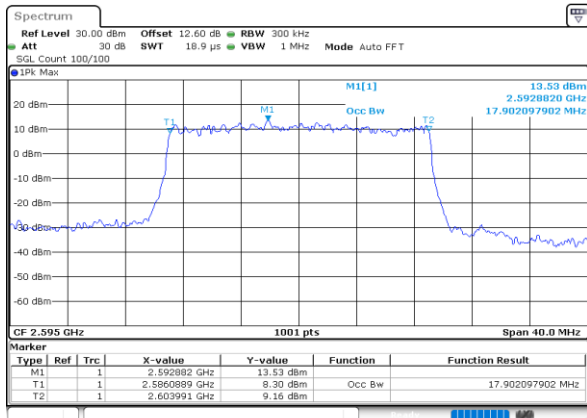

Lowest Channel / 20MHz / QPSK

Date: 13 JUN 2020 18:50:10

Lowest Channel / 20MHz / 16QAM

Date: 13 JUN 2020 18:50:22

Middle Channel / 20MHz / QPSK

Date: 13 JUN 2020 18:50:57

Middle Channel / 20MHz / 16QAM

Date: 13 JUN 2020 18:51:08

Highest Channel / 20MHz / QPSK

Date: 13 JUN 2020 18:51:42

Highest Channel / 20MHz / 16QAM

Date: 13 JUN 2020 18:51:54

LTE Band 38

Lowest Channel / 5MHz / 64QAM

Date: 13 JUN 2020 18:52:30

Lowest Channel / 10MHz / 64QAM