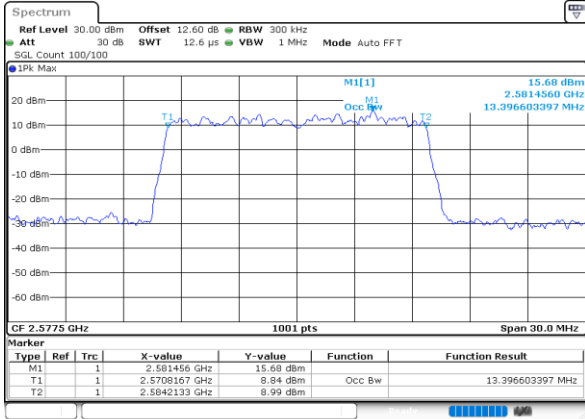

Highest Channel / 10MHz / 16QAM

Date: 13 JUN 2020 18:47:14

LTE Band 38

Lowest Channel / 15MHz / QPSK

Date: 13 JUN 2020 18:47:50

Lowest Channel / 15MHz / 16QAM

Date: 13 JUN 2020 18:48:02

Middle Channel / 15MHz / QPSK

Date: 13 JUN 2020 18:48:37

Middle Channel / 15MHz / 16QAM

Date: 13 JUN 2020 18:48:48

Highest Channel / 15MHz / QPSK

Date: 13 JUN 2020 18:49:22

Highest Channel / 15MHz / 16QAM

Date: 13 JUN 2020 18:49:34

LTE Band 38