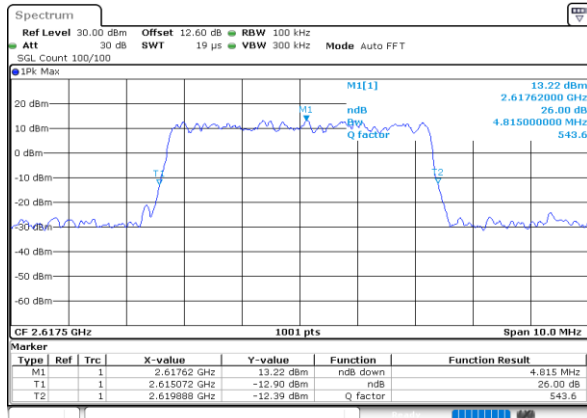

Date: 13 JUN 2020 18:58:48

Highest Channel / 1RB

Date: 13 JUN 2020 18:59:03

Highest Channel / Full RB

Date: 13 JUN 2020 18:59:18

26dB Bandwidth

Mode	LTE Band 38 : 26dB BW(MHz)											
BW	1.4MHz		3MHz		5MHz		10MHz		15MHz		20MHz	
Mod.	QPSK	16QAM	QPSK	16QAM	QPSK	16QAM	QPSK	16QAM	QPSK	16QAM	QPSK	16QAM
Lowest CH	-	-	-	-	4.79	4.80	9.63	9.63	14.21	14.30	18.62	18.94
Middle CH	-	-	-	-	4.81	4.81	9.65	9.61	14.12	14.21	19.02	18.62
Highest CH	-	-	-	-	4.90	4.82	9.69	9.67	14.45	14.57	18.94	18.62
Mode	LTE Band 38 : 26dB BW(MHz)											
BW	1.4MHz		3MHz		5MHz		10MHz		15MHz		20MHz	
Mod.	64QAM		64QAM		64QAM		64QAM		64QAM		64QAM	
Lowest CH	-	-	-	-	4.91	-	9.81	-	14.15	-	19.02	-
Middle CH	-	-	-	-	4.88	-	9.69	-	14.42	-	18.62	-
Highest CH	-	-	-	-	4.79	-	9.77	-	14.57	-	18.82	-

LTE Band 38

Lowest Channel / 5MHz / QPSK

Date: 13 JUN 2020 18:43:33

Lowest Channel / 5MHz / 16QAM

Date: 13 JUN 2020 18:43:45

Middle Channel / 5MHz / QPSK

Date: 13 JUN 2020 18:44:19

Middle Channel / 5MHz / 16QAM

Date: 13 JUN 2020 18:44:30

Highest Channel / 5MHz / QPSK

Date: 13 JUN 2020 18:45:05

Highest Channel / 5MHz / 16QAM

Date: 13 JUN 2020 18:45:17

LTE Band 38

Lowest Channel / 10MHz / QPSK

Date: 13 JUN 2020 18:45:53