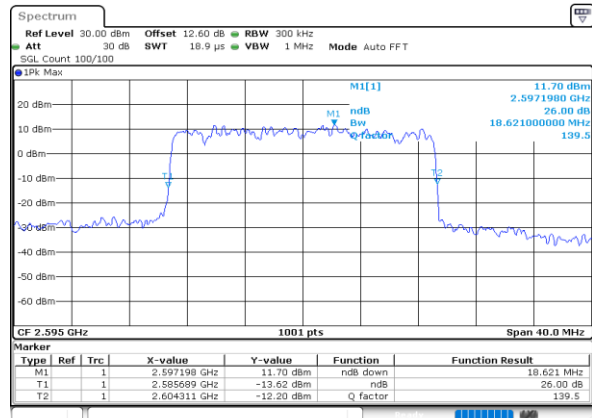

Date: 13 JUN 2020 18:54:38

LTE Band 38

Lowest Channel / 15MHz / 64QAM

Date: 13 JUN 2020 18:55:02

Lowest Channel / 20MHz / 64QAM

Date: 13 JUN 2020 18:56:12

Middle Channel / 15MHz / 64QAM

Date: 13 JUN 2020 18:55:24

Middle Channel / 20MHz / 64QAM

Date: 13 JUN 2020 18:56:34

Highest Channel / 15MHz / 64QAM

Date: 13 JUN 2020 18:55:48

Highest Channel / 20MHz / 64QAM

Date: 13 JUN 2020 18:56:57

Occupied Bandwidth

Mode	LTE Band 38 : 99%OBW(MHz)											
BW	1.4MHz		3MHz		5MHz		10MHz		15MHz		20MHz	
Mod.	QPSK	16QAM	QPSK	16QAM	QPSK	16QAM	QPSK	16QAM	QPSK	16QAM	QPSK	16QAM
Lowest CH	-	-	-	-	4.46	4.50	9.05	9.01	13.40	13.40	17.82	17.82
Middle CH	-	-	-	-	4.49	4.51	9.07	9.03	13.43	13.49	17.90	17.90
Highest CH	-	-	-	-	4.50	4.46	9.01	8.99	13.49	13.40	17.90	17.74
Mode	LTE Band 38 : 99%OBW(MHz)											
BW	1.4MHz		3MHz		5MHz		10MHz		15MHz		20MHz	
Mod.	64QAM		64QAM		64QAM		64QAM		64QAM		64QAM	
Lowest CH	-	-	-	-	4.51	-	9.03	-	13.43	-	17.82	-
Middle CH	-	-	-	-	4.49	-	9.05	-	13.40	-	17.78	-
Highest CH	-	-	-	-	4.50	-	9.01	-	13.46	-	17.86	-