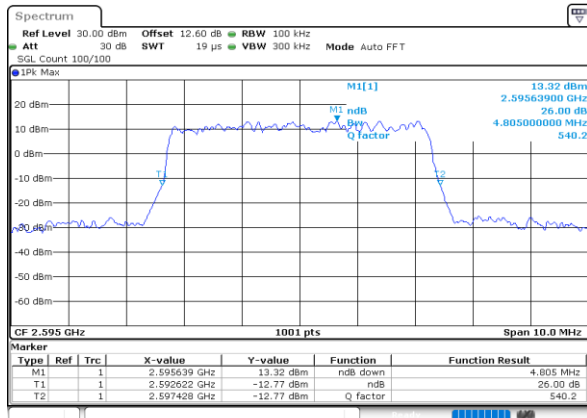

Date: 13 JUN 2020 18:58:48

Highest Channel / 1RB

Date: 13 JUN 2020 18:59:03

Highest Channel / Full RB

Date: 13 JUN 2020 18:59:18

26dB Bandwidth

Mode	LTE Band 38 : 26dB BW(MHz)											
BW	1.4MHz		3MHz		5MHz		10MHz		15MHz		20MHz	
Mod.	QPSK	16QAM	QPSK	16QAM	QPSK	16QAM	QPSK	16QAM	QPSK	16QAM	QPSK	16QAM
Lowest CH	-	-	-	-	4.79	4.80	9.63	9.63	14.21	14.30	18.62	18.94
Middle CH	-	-	-	-	4.81	4.81	9.65	9.61	14.12	14.21	19.02	18.62
Highest CH	-	-	-	-	4.90	4.82	9.69	9.67	14.45	14.57	18.94	18.62
Mode	LTE Band 38 : 26dB BW(MHz)											
BW	1.4MHz		3MHz		5MHz		10MHz		15MHz		20MHz	
Mod.	64QAM		64QAM		64QAM		64QAM		64QAM		64QAM	
Lowest CH	-	-	-	-	4.91	-	9.81	-	14.15	-	19.02	-
Middle CH	-	-	-	-	4.88	-	9.69	-	14.42	-	18.62	-
Highest CH	-	-	-	-	4.79	-	9.77	-	14.57	-	18.82	-

LTE Band 38

Lowest Channel / 5MHz / QPSK

Date: 13 JUN 2020 18:43:33

Lowest Channel / 5MHz / 16QAM

Date: 13 JUN 2020 18:43:45

Middle Channel / 5MHz / QPSK

Date: 13 JUN 2020 18:44:19

Middle Channel / 5MHz / 16QAM

Date: 13 JUN 2020 18:44:30

Highest Channel / 5MHz / QPSK

Date: 13 JUN 2020 18:45:05

Highest Channel / 5MHz / 16QAM

Date: 13 JUN 2020 18:45:17

LTE Band 38

Lowest Channel / 10MHz / QPSK

Date: 13 JUN 2020 18:45:53