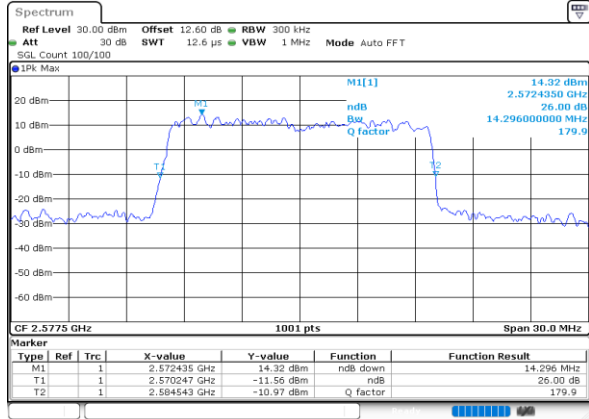

Highest Channel / 10MHz / 16QAM

Date: 13 JUN 2020 18:47:38

LTE Band 38

Lowest Channel / 15MHz / QPSK

Date: 13 JUN 2020 18:48:14

Lowest Channel / 15MHz / 16QAM

Date: 13 JUN 2020 18:48:25

Middle Channel / 15MHz / QPSK

Date: 13 JUN 2020 18:48:59

Middle Channel / 15MHz / 16QAM

Date: 13 JUN 2020 18:49:11

Highest Channel / 15MHz / QPSK

Date: 13 JUN 2020 18:49:46

Highest Channel / 15MHz / 16QAM

Date: 13 JUN 2020 18:49:58

LTE Band 38