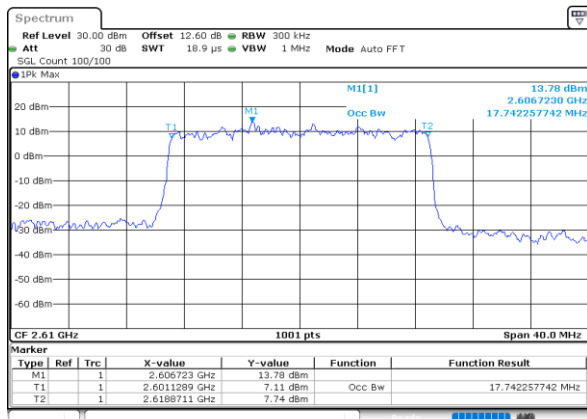

Lowest Channel / 20MHz / QPSK

Date: 13 JUN 2020 18:50:10

Lowest Channel / 20MHz / 16QAM

Date: 13 JUN 2020 18:50:22

Middle Channel / 20MHz / QPSK

Date: 13 JUN 2020 18:50:57

Middle Channel / 20MHz / 16QAM

Date: 13 JUN 2020 18:51:08

Highest Channel / 20MHz / QPSK

Date: 13 JUN 2020 18:51:42

Highest Channel / 20MHz / 16QAM

Date: 13 JUN 2020 18:51:54

LTE Band 38

Lowest Channel / 5MHz / 64QAM

Date: 13 JUN 2020 18:52:30

Lowest Channel / 10MHz / 64QAM