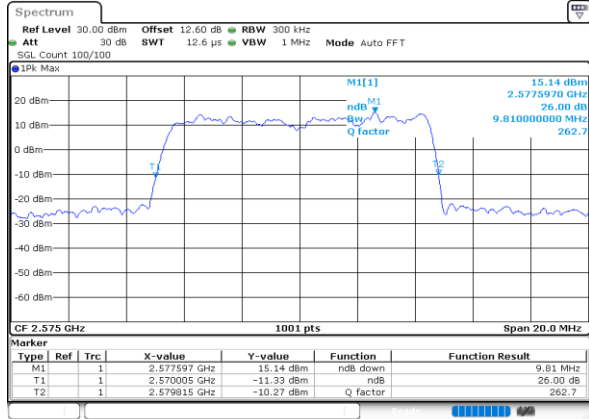

Highest Channel / 20MHz / QPSK

Date: 13 JUN 2020 18:52:06

Highest Channel / 20MHz / 16QAM

Date: 13 JUN 2020 18:52:19

LTE Band 38

Lowest Channel / 5MHz / 64QAM

Date: 13 JUN 2020 18:52:42

Lowest Channel / 10MHz / 64QAM