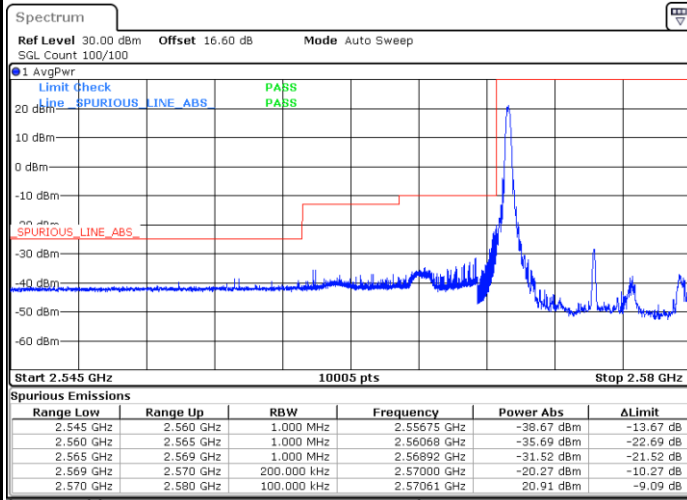

Date: 13.JUN.2020 17:22:26

LTE Band 38 / 5MHz / 64QAM

Lowest Band Edge / 1RB

Date: 13.JUN.2020 17:24:42

Highest Band Edge / 1 RB

Date: 13.JUN.2020 17:26:57

Lowest Band Edge / Full RB

Date: 13.JUN.2020 17:25:27

Highest Band Edge / Full RB

Date: 13.JUN.2020 17:26:12

LTE Band 38 / 10MHz / QPSK

Lowest Band Edge / 1 RB

Date: 13.JUN.2020 17:30:44

Highest Band Edge / 1 RB

Date: 13.JUN.2020 17:35:15

Lowest Band Edge / Full RB

Date: 13.JUN.2020 17:32:15

Highest Band Edge / Full RB

Date: 13.JUN.2020 17:33:45

LTE Band 38 / 10MHz / 16QAM

Lowest Band Edge / 1 RB

Date: 13 JUN 2020 17:31:29

Highest Band Edge / 1 RB

Date: 13 JUN 2020 17:36:01

Lowest Band Edge / Full RB

Date: 13 JUN 2020 17:33:00

Highest Band Edge / Full RB

Date: 13 JUN 2020 17:34:30

LTE Band 38 / 10MHz / 64QAM

Lowest Band Edge / 1 RB

Date: 13.JUN.2020 17:27:43

Highest Band Edge / 1 RB