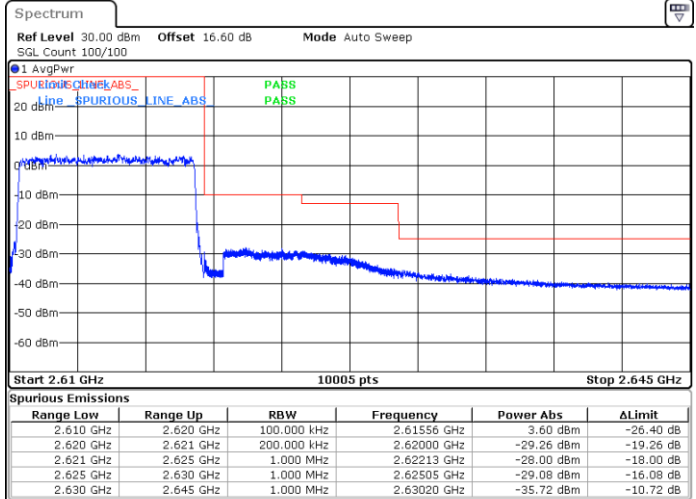

Highest Band Edge / Full RB

Date: 13.JUN.2020 17:26:12

LTE Band 38 / 10MHz / QPSK

Lowest Band Edge / 1 RB

Date: 13.JUN.2020 17:30:44

Highest Band Edge / 1 RB

Date: 13.JUN.2020 17:35:15

Lowest Band Edge / Full RB

Date: 13.JUN.2020 17:32:15

Highest Band Edge / Full RB

Date: 13.JUN.2020 17:33:45

LTE Band 38 / 10MHz / 16QAM

Lowest Band Edge / 1 RB

Date: 13 JUN 2020 17:31:29

Highest Band Edge / 1 RB

Date: 13 JUN 2020 17:36:01

Lowest Band Edge / Full RB

Date: 13 JUN 2020 17:33:00

Highest Band Edge / Full RB

Date: 13 JUN 2020 17:34:30

LTE Band 38 / 10MHz / 64QAM

Lowest Band Edge / 1 RB

Date: 13.JUN.2020 17:27:43

Highest Band Edge / 1 RB

Date: 13.JUN.2020 17:29:59

Lowest Band Edge / Full RB

Date: 13.JUN.2020 17:28:28

Highest Band Edge / Full RB

Date: 13.JUN.2020 17:29:13

LTE Band 38 / 15MHz / QPSK

Lowest Band Edge / 1 RB

Date: 13.JUN.2020 17:36:47