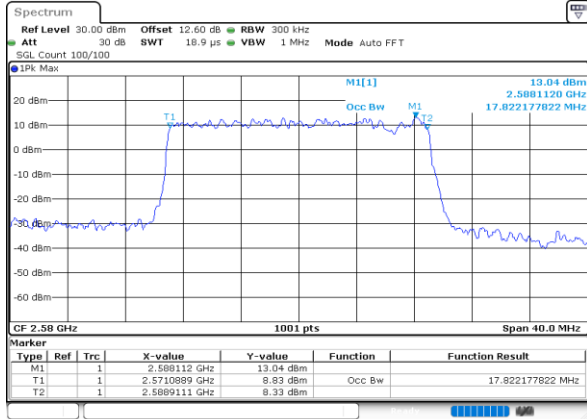

LTE Band 38

Lowest Channel / 20MHz / QPSK

Date: 13 JUN 2020 18:50:10