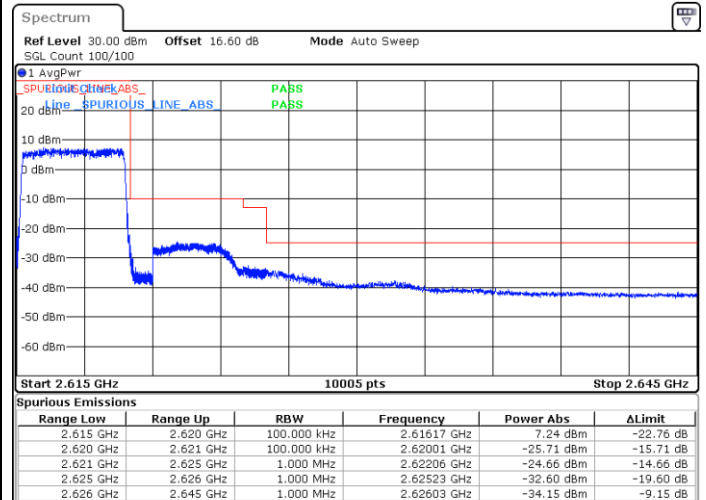

Middle Channel / 20MHz / 64QAM

Date: 13 JUN 2020 18:56:23

Highest Channel / 15MHz / 64QAM

Date: 13 JUN 2020 18:55:36

Highest Channel / 20MHz / 64QAM

Date: 13 JUN 2020 18:56:46

Conducted Band Edge

LTE Band 38 / 5MHz / QPSK

Lowest Band Edge / 1 RB

Date: 13 JUN 2020 18:42:41

Highest Band Edge / 1 RB

Date: 13 JUN 2020 17:23:11

Lowest Band Edge / Full RB

Date: 13 JUN 2020 17:20:10

Highest Band Edge / Full RB

Date: 13 JUN 2020 17:21:41

LTE Band 38 / 5MHz / 16QAM

Lowest Band Edge / 1RB

Date: 13.JUN.2020 17:19:25

Highest Band Edge / 1 RB

Date: 13.JUN.2020 17:23:56

Lowest Band Edge / Full RB

Date: 13.JUN.2020 17:20:55

Highest Band Edge / Full RB

Date: 13.JUN.2020 17:22:26

LTE Band 38 / 5MHz / 64QAM

Lowest Band Edge / 1RB

Date: 13.JUN.2020 17:24:42

Highest Band Edge / 1 RB

Date: 13.JUN.2020 17:26:57

Lowest Band Edge / Full RB

Date: 13.JUN.2020 17:25:27