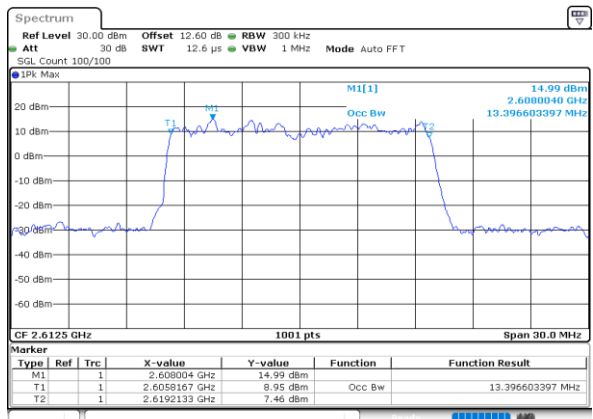

Date: 13 JUN 2020 18:48:37

Middle Channel / 15MHz / 16QAM

Date: 13 JUN 2020 18:48:48

Highest Channel / 15MHz / QPSK

Date: 13 JUN 2020 18:49:22

Highest Channel / 15MHz / 16QAM

Date: 13 JUN 2020 18:49:34

LTE Band 38