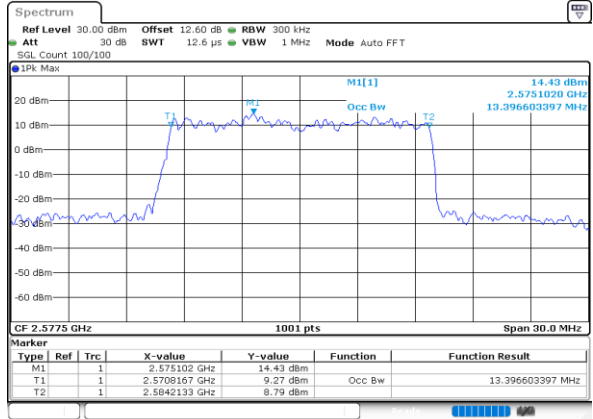

Highest Channel / 10MHz / 16QAM

Date: 13 JUN 2020 18:47:14

LTE Band 38

Lowest Channel / 15MHz / QPSK

Date: 13 JUN 2020 18:47:50

Lowest Channel / 15MHz / 16QAM

Date: 13 JUN 2020 18:48:02

Middle Channel / 15MHz / QPSK

Date: 13 JUN 2020 18:48:37

Middle Channel / 15MHz / 16QAM

Date: 13 JUN 2020 18:48:48

Highest Channel / 15MHz / QPSK

Date: 13 JUN 2020 18:49:22

Highest Channel / 15MHz / 16QAM

Date: 13 JUN 2020 18:49:34

LTE Band 38