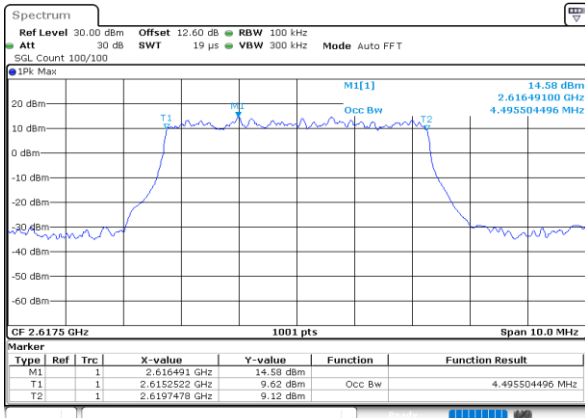

LTE Band 38

Lowest Channel / 5MHz / QPSK

Date: 13 JUN 2020 18:43:09

Lowest Channel / 5MHz / 16QAM

Date: 13 JUN 2020 18:43:21

Middle Channel / 5MHz / QPSK

Date: 13 JUN 2020 18:43:56

Middle Channel / 5MHz / 16QAM

Date: 13 JUN 2020 18:44:08

Highest Channel / 5MHz / QPSK

Date: 13 JUN 2020 18:44:42

Highest Channel / 5MHz / 16QAM

Date: 13 JUN 2020 18:44:54

LTE Band 38

Lowest Channel / 10MHz / QPSK

Date: 13 JUN 2020 18:45:30