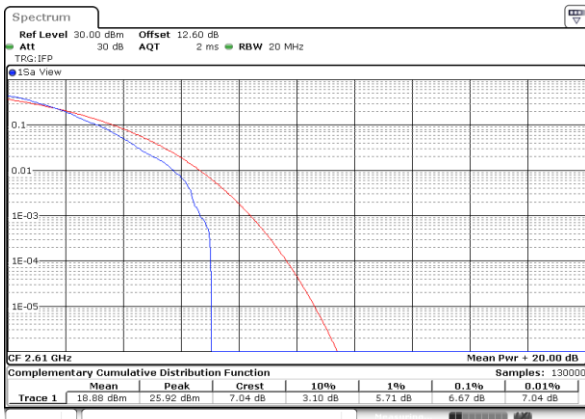

LTE Band 38 / 20MHz / 64QAM

Lowest Channel / 1RB

Date: 13 JUN 2020 18:57:57

Lowest Channel / Full RB

Date: 13 JUN 2020 18:58:17

Middle Channel / 1RB

Date: 13 JUN 2020 18:58:33

Middle Channel / Full RB

Date: 13 JUN 2020 18:58:48

Highest Channel / 1RB

Date: 13 JUN 2020 18:59:03

Highest Channel / Full RB

Date: 13 JUN 2020 18:59:18

26dB Bandwidth

Mode	LTE Band 38 : 26dB BW(MHz)											
BW	1.4MHz		3MHz		5MHz		10MHz		15MHz		20MHz	
Mod.	QPSK	16QAM	QPSK	16QAM	QPSK	16QAM	QPSK	16QAM	QPSK	16QAM	QPSK	16QAM
Lowest CH	-	-	-	-	4.79	4.80	9.63	9.63	14.21	14.30	18.62	18.94
Middle CH	-	-	-	-	4.81	4.81	9.65	9.61	14.12	14.21	19.02	18.62
Highest CH	-	-	-	-	4.90	4.82	9.69	9.67	14.45	14.57	18.94	18.62
Mode	LTE Band 38 : 26dB BW(MHz)											
BW	1.4MHz		3MHz		5MHz		10MHz		15MHz		20MHz	
Mod.	64QAM		64QAM		64QAM		64QAM		64QAM		64QAM	
Lowest CH	-	-	-	-	4.91	-	9.81	-	14.15	-	19.02	-
Middle CH	-	-	-	-	4.88	-	9.69	-	14.42	-	18.62	-
Highest CH	-	-	-	-	4.79	-	9.77	-	14.57	-	18.82	-