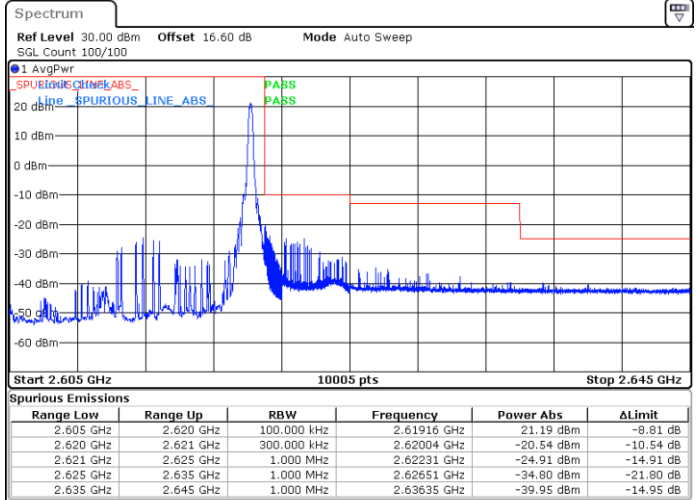

Lowest Band Edge / Full RB

Date: 13 JUN 2020 17:33:00

Highest Band Edge / Full RB

Date: 13 JUN 2020 17:34:30

LTE Band 38 / 10MHz / 64QAM

Lowest Band Edge / 1 RB

Date: 13.JUN.2020 17:27:43

Highest Band Edge / 1 RB

Date: 13.JUN.2020 17:29:59

Lowest Band Edge / Full RB

Date: 13.JUN.2020 17:28:28

Highest Band Edge / Full RB

Date: 13.JUN.2020 17:29:13

LTE Band 38 / 15MHz / QPSK

Lowest Band Edge / 1 RB

Date: 13.JUN.2020 17:36:47

Highest Band Edge / 1 RB

Date: 13.JUN.2020 17:41:18

Lowest Band Edge / Full RB

Date: 13.JUN.2020 17:38:17

Highest Band Edge / Full RB

Date: 13.JUN.2020 17:39:48

LTE Band 38 / 15MHz / 16QAM

Lowest Band Edge / 1 RB

Date: 13.JUN.2020 17:37:32

Highest Band Edge / 1 RB

Date: 13.JUN.2020 17:42:03

Lowest Band Edge / Full RB

Date: 13.JUN.2020 17:39:02

Highest Band Edge / Full RB

Date: 13.JUN.2020 17:40:33

LTE Band 38 / 15MHz / 64QAM