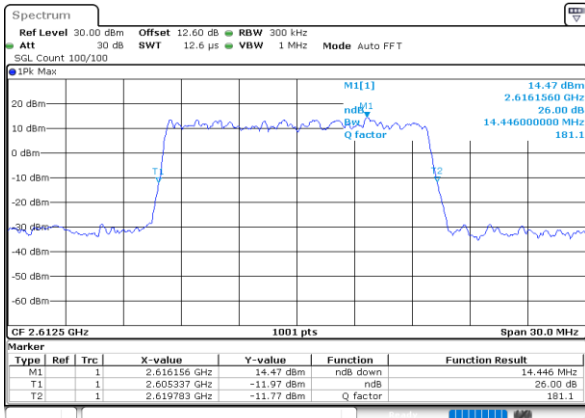

Highest Channel / 10MHz / 16QAM

Date: 13 JUN 2020 18:47:38

LTE Band 38

Lowest Channel / 15MHz / QPSK

Date: 13 JUN 2020 18:48:14

Lowest Channel / 15MHz / 16QAM

Date: 13 JUN 2020 18:48:25

Middle Channel / 15MHz / QPSK

Date: 13 JUN 2020 18:48:59

Middle Channel / 15MHz / 16QAM

Date: 13 JUN 2020 18:49:11

Highest Channel / 15MHz / QPSK

Date: 13 JUN 2020 18:49:46

Highest Channel / 15MHz / 16QAM

Date: 13 JUN 2020 18:49:58

LTE Band 38