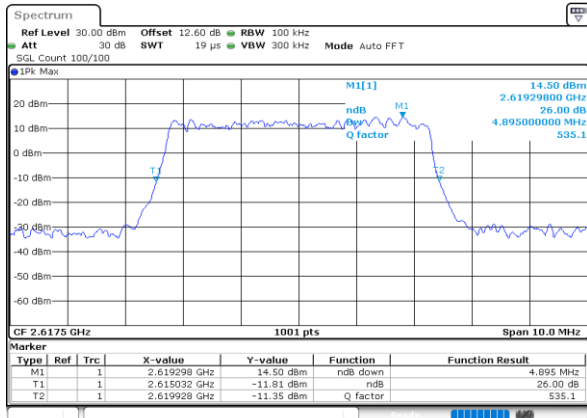

Highest Channel / 5MHz / QPSK

Date: 13 JUN 2020 18:45:05