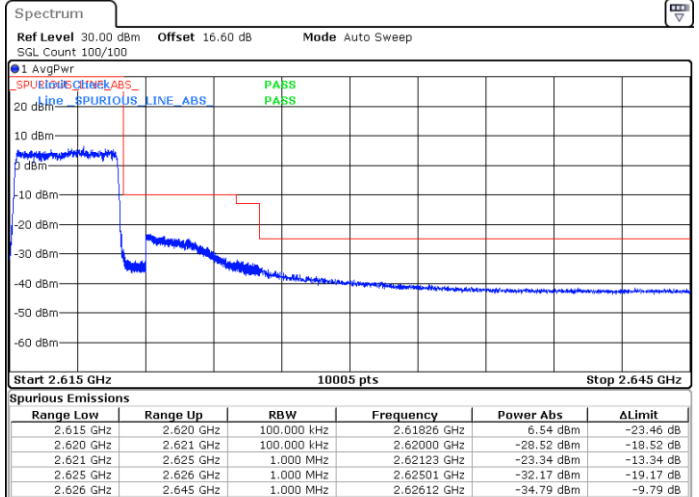

LTE Band 38 / 5MHz / 16QAM

Lowest Band Edge / 1RB

Date: 13.JUN.2020 17:19:25

Highest Band Edge / 1 RB

Date: 13.JUN.2020 17:23:56

Lowest Band Edge / Full RB

Date: 13.JUN.2020 17:20:55

Highest Band Edge / Full RB

Date: 13.JUN.2020 17:22:26

LTE Band 38 / 5MHz / 64QAM

Lowest Band Edge / 1RB

Date: 13.JUN.2020 17:24:42

Highest Band Edge / 1 RB

Date: 13.JUN.2020 17:26:57

Lowest Band Edge / Full RB

Date: 13.JUN.2020 17:25:27

Highest Band Edge / Full RB

Date: 13.JUN.2020 17:26:12

LTE Band 38 / 10MHz / QPSK

Lowest Band Edge / 1 RB

Date: 13.JUN.2020 17:30:44

Highest Band Edge / 1 RB

Date: 13.JUN.2020 17:35:15

Lowest Band Edge / Full RB

Date: 13.JUN.2020 17:32:15

Highest Band Edge / Full RB

Date: 13.JUN.2020 17:33:45

LTE Band 38 / 10MHz / 16QAM

Lowest Band Edge / 1 RB

Date: 13 JUN 2020 17:31:29

Highest Band Edge / 1 RB

Date: 13 JUN 2020 17:36:01