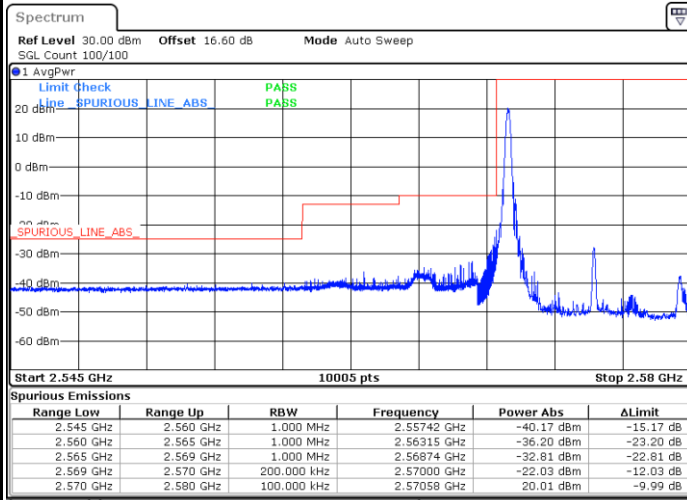

Highest Band Edge / Full RB

Date: 13.JUN.2020 17:26:12

LTE Band 38 / 10MHz / QPSK

Lowest Band Edge / 1 RB

Date: 13.JUN.2020 17:30:44

Highest Band Edge / 1 RB

Date: 13.JUN.2020 17:35:15

Lowest Band Edge / Full RB

Date: 13.JUN.2020 17:32:15

Highest Band Edge / Full RB

Date: 13.JUN.2020 17:33:45

LTE Band 38 / 10MHz / 16QAM

Lowest Band Edge / 1 RB

Date: 13 JUN 2020 17:31:29

Highest Band Edge / 1 RB

Date: 13 JUN 2020 17:36:01

Lowest Band Edge / Full RB

Date: 13 JUN 2020 17:33:00

Highest Band Edge / Full RB

Date: 13 JUN 2020 17:34:30

LTE Band 38 / 10MHz / 64QAM

Lowest Band Edge / 1 RB

Date: 13.JUN.2020 17:27:43

Highest Band Edge / 1 RB

Date: 13.JUN.2020 17:29:59

Lowest Band Edge / Full RB

Date: 13.JUN.2020 17:28:28

Highest Band Edge / Full RB

Date: 13.JUN.2020 17:29:13

LTE Band 38 / 15MHz / QPSK

Lowest Band Edge / 1 RB

Date: 13.JUN.2020 17:36:47