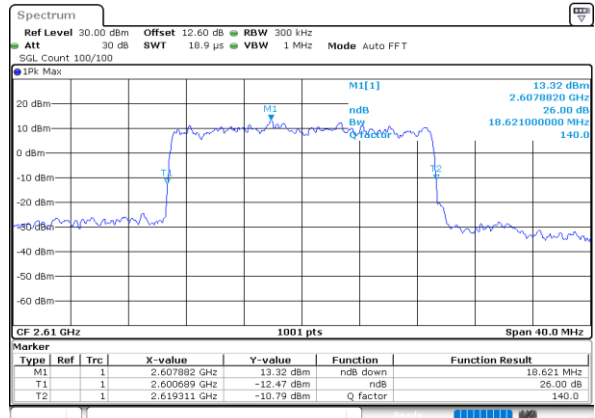

Lowest Channel / 20MHz / QPSK

Date: 13 JUN 2020 18:50:34

Lowest Channel / 20MHz / 16QAM

Date: 13 JUN 2020 18:50:46

Middle Channel / 20MHz / QPSK

Date: 13 JUN 2020 18:51:20

Middle Channel / 20MHz / 16QAM

Date: 13 JUN 2020 18:51:31

Highest Channel / 20MHz / QPSK

Date: 13 JUN 2020 18:52:06

Highest Channel / 20MHz / 16QAM

Date: 13 JUN 2020 18:52:19

LTE Band 38

Lowest Channel / 5MHz / 64QAM

Date: 13 JUN 2020 18:52:42

Lowest Channel / 10MHz / 64QAM