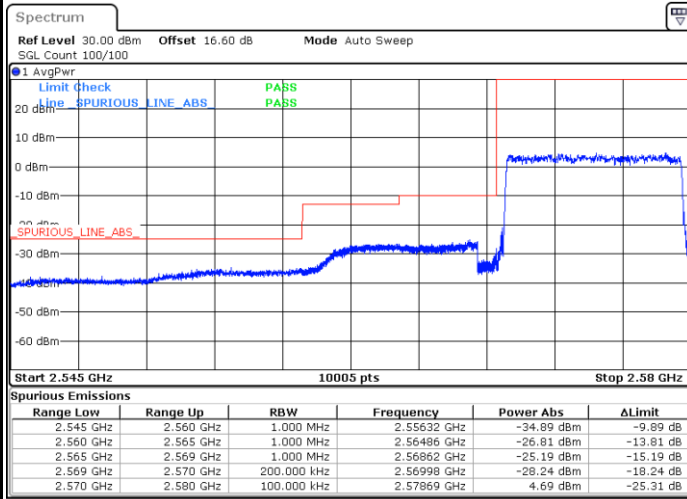

Date: 13.JUN.2020 17:22:26

LTE Band 38 / 5MHz / 64QAM

Lowest Band Edge / 1RB

Date: 13.JUN.2020 17:24:42

Highest Band Edge / 1 RB

Date: 13.JUN.2020 17:26:57

Lowest Band Edge / Full RB

Date: 13.JUN.2020 17:25:27

Highest Band Edge / Full RB

Date: 13.JUN.2020 17:26:12

LTE Band 38 / 10MHz / QPSK

Lowest Band Edge / 1 RB

Date: 13.JUN.2020 17:30:44

Highest Band Edge / 1 RB

Date: 13.JUN.2020 17:35:15

Lowest Band Edge / Full RB

Date: 13.JUN.2020 17:32:15

Highest Band Edge / Full RB

Date: 13.JUN.2020 17:33:45

LTE Band 38 / 10MHz / 16QAM

Lowest Band Edge / 1 RB

Date: 13 JUN 2020 17:31:29

Highest Band Edge / 1 RB

Date: 13 JUN 2020 17:36:01

Lowest Band Edge / Full RB

Date: 13 JUN 2020 17:33:00

Highest Band Edge / Full RB

Date: 13 JUN 2020 17:34:30

LTE Band 38 / 10MHz / 64QAM

Lowest Band Edge / 1 RB

Date: 13.JUN.2020 17:27:43

Highest Band Edge / 1 RB