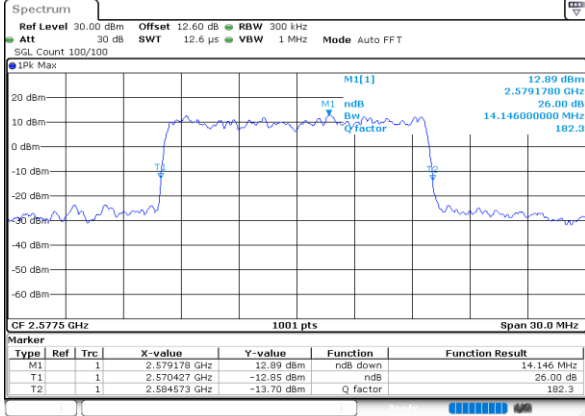

Highest Channel / 20MHz / QPSK

Date: 13 JUN 2020 18:52:06

Highest Channel / 20MHz / 16QAM

Date: 13 JUN 2020 18:52:19

LTE Band 38

Lowest Channel / 5MHz / 64QAM

Date: 13 JUN 2020 18:52:42

Lowest Channel / 10MHz / 64QAM

Date: 13 JUN 2020 18:53:52

Middle Channel / 5MHz / 64QAM

Date: 13 JUN 2020 18:53:05

Middle Channel / 10MHz / 64QAM

Date: 13 JUN 2020 18:54:15

Highest Channel / 5MHz / 64QAM

Date: 13 JUN 2020 18:53:28

Highest Channel / 10MHz / 64QAM

Date: 13 JUN 2020 18:54:38

LTE Band 38

Lowest Channel / 15MHz / 64QAM

Date: 13 JUN 2020 18:55:02

Lowest Channel / 20MHz / 64QAM

Date: 13 JUN 2020 18:56:12

Middle Channel / 15MHz / 64QAM

Date: 13 JUN 2020 18:55:24