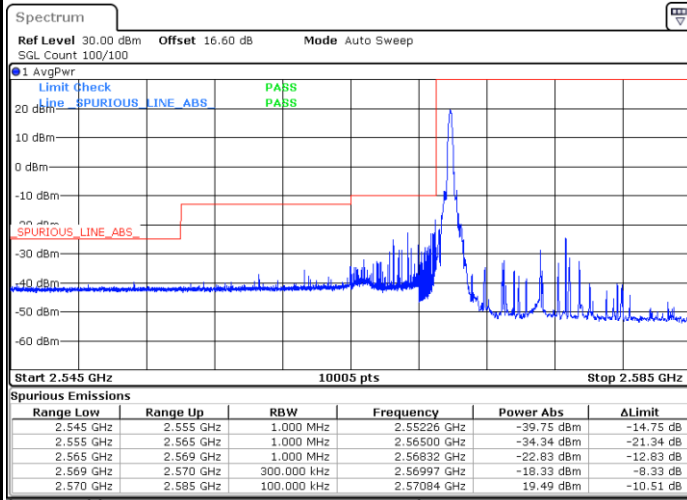

Date: 13.JUN.2020 17:29:59

Lowest Band Edge / Full RB

Date: 13.JUN.2020 17:28:28

Highest Band Edge / Full RB

Date: 13.JUN.2020 17:29:13

LTE Band 38 / 15MHz / QPSK

Lowest Band Edge / 1 RB

Date: 13.JUN.2020 17:36:47

Highest Band Edge / 1 RB

Date: 13.JUN.2020 17:41:18

Lowest Band Edge / Full RB

Date: 13.JUN.2020 17:38:17

Highest Band Edge / Full RB

Date: 13.JUN.2020 17:39:48

LTE Band 38 / 15MHz / 16QAM

Lowest Band Edge / 1 RB

Date: 13.JUN.2020 17:37:32

Highest Band Edge / 1 RB

Date: 13.JUN.2020 17:42:03

Lowest Band Edge / Full RB

Date: 13.JUN.2020 17:39:02

Highest Band Edge / Full RB

Date: 13.JUN.2020 17:40:33

LTE Band 38 / 15MHz / 64QAM

Lowest Band Edge / 1 RB

Date: 13.JUN.2020 17:42:49

Highest Band Edge / 1 RB

Date: 13.JUN.2020 17:45:04

Lowest Band Edge / Full RB

Date: 13.JUN.2020 17:43:34

Highest Band Edge / Full RB

Date: 13.JUN.2020 17:44:19