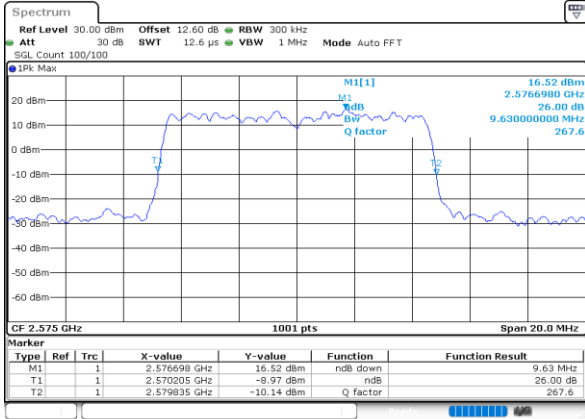

Date: 13 JUN 2020 18:44:30

Highest Channel / 5MHz / QPSK

Date: 13 JUN 2020 18:45:05

Highest Channel / 5MHz / 16QAM

Date: 13 JUN 2020 18:45:17

LTE Band 38

Lowest Channel / 10MHz / QPSK

Date: 13 JUN 2020 18:45:53