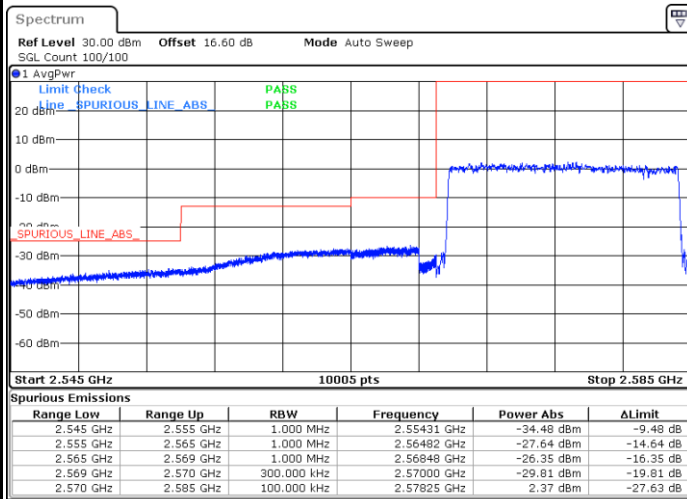

Date: 13.JUN.2020 17:29:59

Lowest Band Edge / Full RB

Date: 13.JUN.2020 17:28:28

Highest Band Edge / Full RB

Date: 13.JUN.2020 17:29:13

LTE Band 38 / 15MHz / QPSK

Lowest Band Edge / 1 RB

Date: 13.JUN.2020 17:36:47

Highest Band Edge / 1 RB

Date: 13.JUN.2020 17:41:18

Lowest Band Edge / Full RB

Date: 13.JUN.2020 17:38:17

Highest Band Edge / Full RB

Date: 13.JUN.2020 17:39:48

LTE Band 38 / 15MHz / 16QAM

Lowest Band Edge / 1 RB

Date: 13.JUN.2020 17:37:32

Highest Band Edge / 1 RB

Date: 13.JUN.2020 17:42:03

Lowest Band Edge / Full RB

Date: 13.JUN.2020 17:39:02

Highest Band Edge / Full RB

Date: 13.JUN.2020 17:40:33

LTE Band 38 / 15MHz / 64QAM

Lowest Band Edge / 1 RB

Date: 13.JUN.2020 17:42:49

Highest Band Edge / 1 RB

Date: 13.JUN.2020 17:45:04

Lowest Band Edge / Full RB

Date: 13.JUN.2020 17:43:34

Highest Band Edge / Full RB

Date: 13.JUN.2020 17:44:19