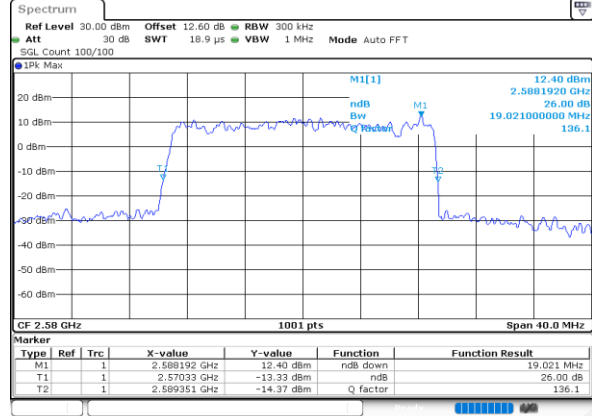

Date: 13 JUN 2020 18:54:38

LTE Band 38

Lowest Channel / 15MHz / 64QAM

Date: 13 JUN 2020 18:55:02

Lowest Channel / 20MHz / 64QAM

Date: 13 JUN 2020 18:56:12

Middle Channel / 15MHz / 64QAM

Date: 13 JUN 2020 18:55:24