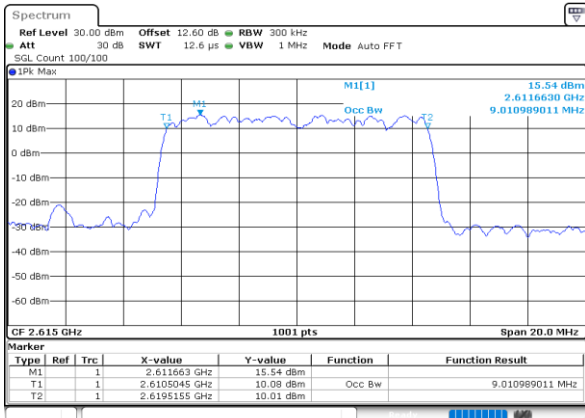

Date: 13 JUN 2020 18:44:08

Highest Channel / 5MHz / QPSK

Date: 13 JUN 2020 18:44:42

Highest Channel / 5MHz / 16QAM

Date: 13 JUN 2020 18:44:54

LTE Band 38

Lowest Channel / 10MHz / QPSK

Date: 13 JUN 2020 18:45:30

Lowest Channel / 10MHz / 16QAM

Date: 13 JUN 2020 18:45:41

Middle Channel / 10MHz / QPSK

Date: 13 JUN 2020 18:46:17

Middle Channel / 10MHz / 16QAM

Date: 13 JUN 2020 18:46:28

Highest Channel / 10MHz / QPSK

Date: 13 JUN 2020 18:47:02

Highest Channel / 10MHz / 16QAM

Date: 13 JUN 2020 18:47:14

LTE Band 38

Lowest Channel / 15MHz / QPSK

Date: 13 JUN 2020 18:47:50

Lowest Channel / 15MHz / 16QAM

Date: 13 JUN 2020 18:48:02

Middle Channel / 15MHz / QPSK