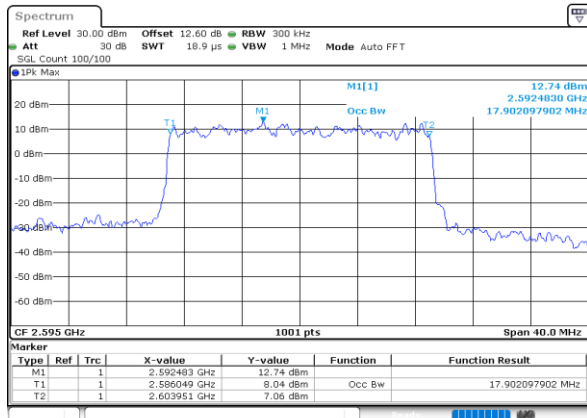

Date: 13 JUN 2020 18:48:37

Middle Channel / 15MHz / 16QAM

Date: 13 JUN 2020 18:48:48

Highest Channel / 15MHz / QPSK

Date: 13 JUN 2020 18:49:22

Highest Channel / 15MHz / 16QAM

Date: 13 JUN 2020 18:49:34

LTE Band 38

Lowest Channel / 20MHz / QPSK

Date: 13 JUN 2020 18:50:10

Lowest Channel / 20MHz / 16QAM

Date: 13 JUN 2020 18:50:22

Middle Channel / 20MHz / QPSK

Date: 13 JUN 2020 18:50:57

Middle Channel / 20MHz / 16QAM

Date: 13 JUN 2020 18:51:08

Highest Channel / 20MHz / QPSK

Date: 13 JUN 2020 18:51:42

Highest Channel / 20MHz / 16QAM

Date: 13 JUN 2020 18:51:54

LTE Band 38

Lowest Channel / 5MHz / 64QAM

Date: 13 JUN 2020 18:52:30

Lowest Channel / 10MHz / 64QAM