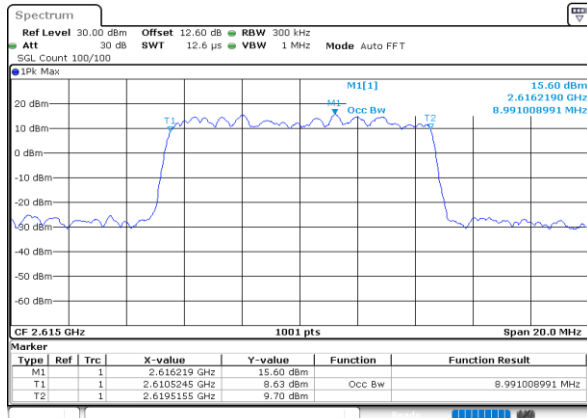

Date: 13 JUN 2020 18:44:08

Highest Channel / 5MHz / QPSK

Date: 13 JUN 2020 18:44:42

Highest Channel / 5MHz / 16QAM

Date: 13 JUN 2020 18:44:54

LTE Band 38

Lowest Channel / 10MHz / QPSK

Date: 13 JUN 2020 18:45:30

Lowest Channel / 10MHz / 16QAM

Date: 13 JUN 2020 18:45:41

Middle Channel / 10MHz / QPSK

Date: 13 JUN 2020 18:46:17

Middle Channel / 10MHz / 16QAM

Date: 13 JUN 2020 18:46:28

Highest Channel / 10MHz / QPSK

Date: 13 JUN 2020 18:47:02

Highest Channel / 10MHz / 16QAM

Date: 13 JUN 2020 18:47:14

LTE Band 38

Lowest Channel / 15MHz / QPSK

Date: 13 JUN 2020 18:47:50

Lowest Channel / 15MHz / 16QAM

Date: 13 JUN 2020 18:48:02

Middle Channel / 15MHz / QPSK