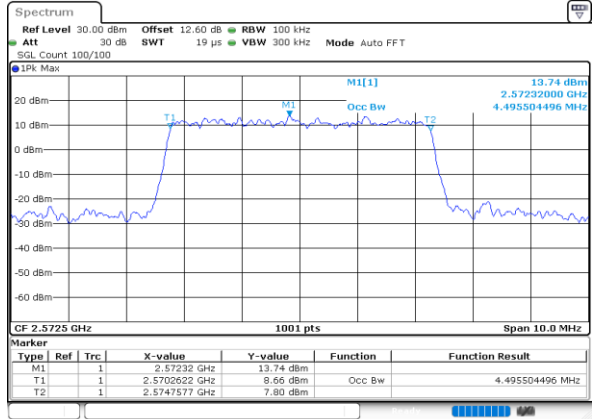

Lowest Channel / 5MHz / 16QAM

Date: 13 JUN 2020 18:43:21