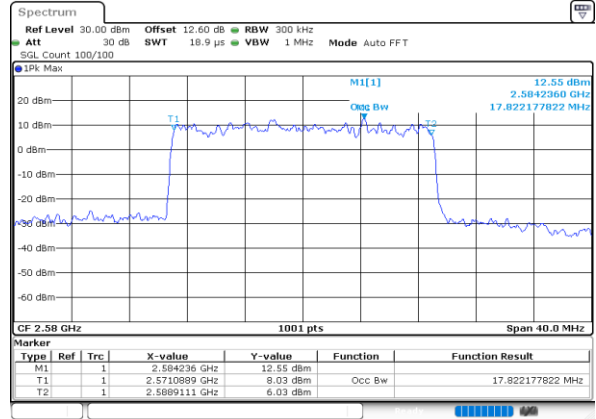

Date: 13 JUN 2020 18:54:26

LTE Band 38

Lowest Channel / 15MHz / 64QAM

Date: 13 JUN 2020 18:54:50

Lowest Channel / 20MHz / 64QAM

Date: 13 JUN 2020 18:56:00

Middle Channel / 15MHz / 64QAM

Date: 13 JUN 2020 18:55:13

Middle Channel / 20MHz / 64QAM

Date: 13 JUN 2020 18:56:23

Highest Channel / 15MHz / 64QAM

Date: 13 JUN 2020 18:55:36

Highest Channel / 20MHz / 64QAM

Date: 13 JUN 2020 18:56:46

Conducted Band Edge

LTE Band 38 / 5MHz / QPSK

Lowest Band Edge / 1 RB

Date: 13 JUN 2020 18:42:41

Highest Band Edge / 1 RB

Date: 13 JUN 2020 17:23:11

Lowest Band Edge / Full RB

Date: 13 JUN 2020 17:20:10

Highest Band Edge / Full RB

Date: 13 JUN 2020 17:21:41