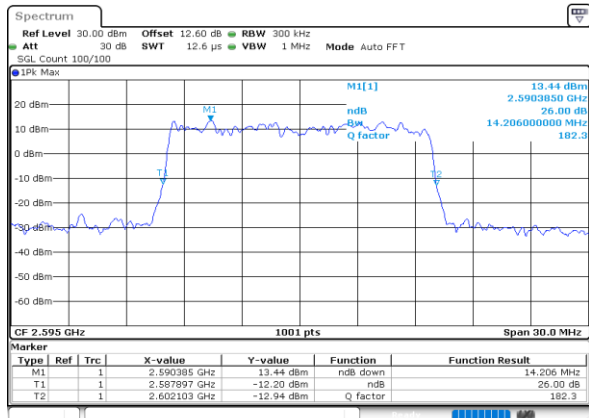

Highest Channel / 10MHz / 16QAM

Date: 13 JUN 2020 18:47:38

LTE Band 38

Lowest Channel / 15MHz / QPSK

Date: 13 JUN 2020 18:48:14

Lowest Channel / 15MHz / 16QAM

Date: 13 JUN 2020 18:48:25

Middle Channel / 15MHz / QPSK

Date: 13 JUN 2020 18:48:59

Middle Channel / 15MHz / 16QAM

Date: 13 JUN 2020 18:49:11

Highest Channel / 15MHz / QPSK

Date: 13 JUN 2020 18:49:46

Highest Channel / 15MHz / 16QAM

Date: 13 JUN 2020 18:49:58

LTE Band 38