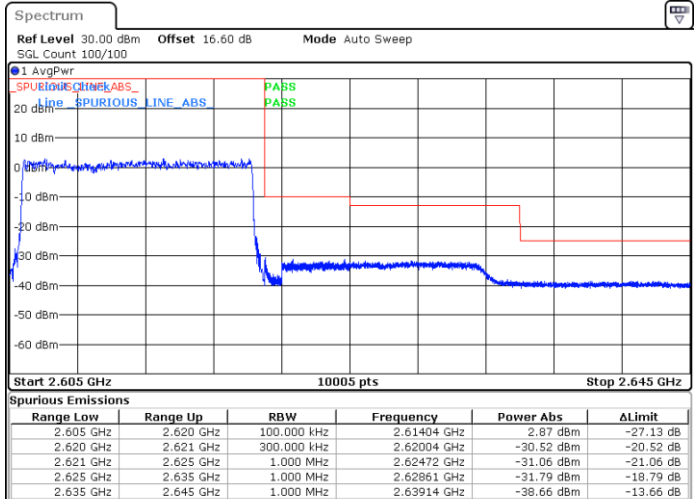

Lowest Band Edge / Full RB

Date: 13 JUN 2020 17:33:00

Highest Band Edge / Full RB

Date: 13 JUN 2020 17:34:30

LTE Band 38 / 10MHz / 64QAM

Lowest Band Edge / 1 RB

Date: 13.JUN.2020 17:27:43

Highest Band Edge / 1 RB

Date: 13.JUN.2020 17:29:59

Lowest Band Edge / Full RB

Date: 13.JUN.2020 17:28:28

Highest Band Edge / Full RB

Date: 13.JUN.2020 17:29:13

LTE Band 38 / 15MHz / QPSK

Lowest Band Edge / 1 RB

Date: 13.JUN.2020 17:36:47

Highest Band Edge / 1 RB

Date: 13.JUN.2020 17:41:18

Lowest Band Edge / Full RB

Date: 13.JUN.2020 17:38:17

Highest Band Edge / Full RB

Date: 13.JUN.2020 17:39:48

LTE Band 38 / 15MHz / 16QAM

Lowest Band Edge / 1 RB

Date: 13.JUN.2020 17:37:32

Highest Band Edge / 1 RB

Date: 13.JUN.2020 17:42:03

Lowest Band Edge / Full RB

Date: 13.JUN.2020 17:39:02

Highest Band Edge / Full RB

Date: 13.JUN.2020 17:40:33

LTE Band 38 / 15MHz / 64QAM