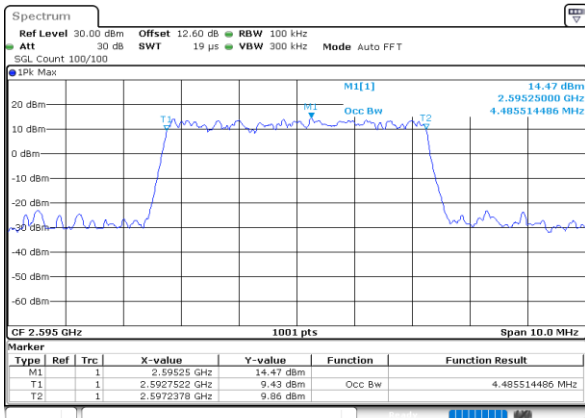

LTE Band 38

Lowest Channel / 5MHz / QPSK

Date: 13 JUN 2020 18:43:09

Lowest Channel / 5MHz / 16QAM

Date: 13 JUN 2020 18:43:21

Middle Channel / 5MHz / QPSK

Date: 13 JUN 2020 18:43:56

Middle Channel / 5MHz / 16QAM

Date: 13 JUN 2020 18:44:08

Highest Channel / 5MHz / QPSK

Date: 13 JUN 2020 18:44:42

Highest Channel / 5MHz / 16QAM

Date: 13 JUN 2020 18:44:54

LTE Band 38

Lowest Channel / 10MHz / QPSK

Date: 13 JUN 2020 18:45:30