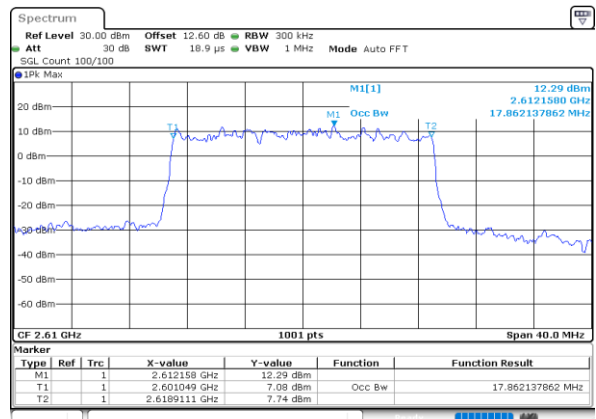

Middle Channel / 20MHz / 64QAM

Date: 13 JUN 2020 18:56:23

Highest Channel / 15MHz / 64QAM

Date: 13 JUN 2020 18:55:36

Highest Channel / 20MHz / 64QAM

Date: 13 JUN 2020 18:56:46

Conducted Band Edge

LTE Band 38 / 5MHz / QPSK

Lowest Band Edge / 1 RB

Date: 13 JUN 2020 18:42:41

Highest Band Edge / 1 RB

Date: 13 JUN 2020 17:23:11

Lowest Band Edge / Full RB

Date: 13 JUN 2020 17:20:10

Highest Band Edge / Full RB

Date: 13 JUN 2020 17:21:41