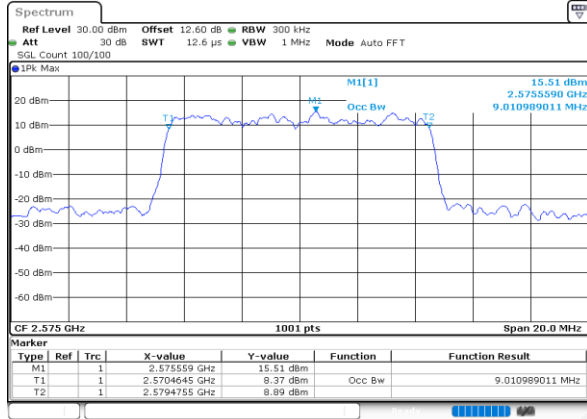

Lowest Channel / 10MHz / 16QAM

Date: 13 JUN 2020 18:45:41