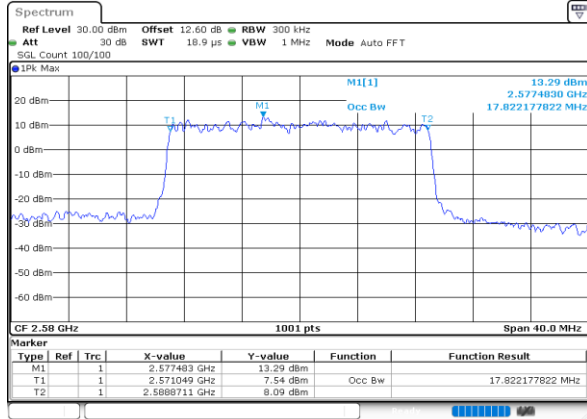

Lowest Channel / 20MHz / 16QAM

Date: 13 JUN 2020 18:50:22