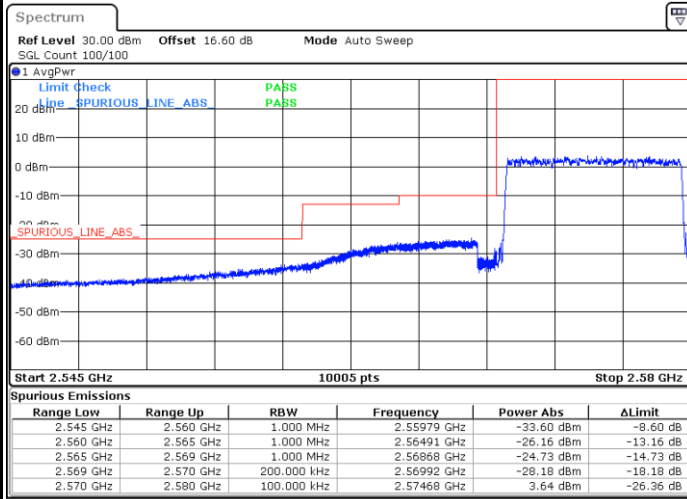

Highest Band Edge / Full RB

Date: 13.JUN.2020 17:26:12

LTE Band 38 / 10MHz / QPSK

Lowest Band Edge / 1 RB

Date: 13.JUN.2020 17:30:44

Highest Band Edge / 1 RB

Date: 13.JUN.2020 17:35:15

Lowest Band Edge / Full RB

Date: 13.JUN.2020 17:32:15

Highest Band Edge / Full RB

Date: 13.JUN.2020 17:33:45

LTE Band 38 / 10MHz / 16QAM

Lowest Band Edge / 1 RB

Date: 13 JUN 2020 17:31:29

Highest Band Edge / 1 RB

Date: 13 JUN 2020 17:36:01

Lowest Band Edge / Full RB

Date: 13 JUN 2020 17:33:00

Highest Band Edge / Full RB

Date: 13 JUN 2020 17:34:30

LTE Band 38 / 10MHz / 64QAM

Lowest Band Edge / 1 RB

Date: 13.JUN.2020 17:27:43

Highest Band Edge / 1 RB

Date: 13.JUN.2020 17:29:59

Lowest Band Edge / Full RB

Date: 13.JUN.2020 17:28:28

Highest Band Edge / Full RB

Date: 13.JUN.2020 17:29:13

LTE Band 38 / 15MHz / QPSK

Lowest Band Edge / 1 RB

Date: 13.JUN.2020 17:36:47