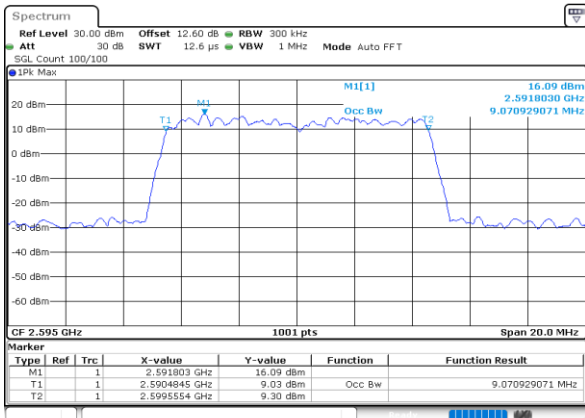

Middle Channel / 10MHz / QPSK

Date: 13 JUN 2020 18:46:17