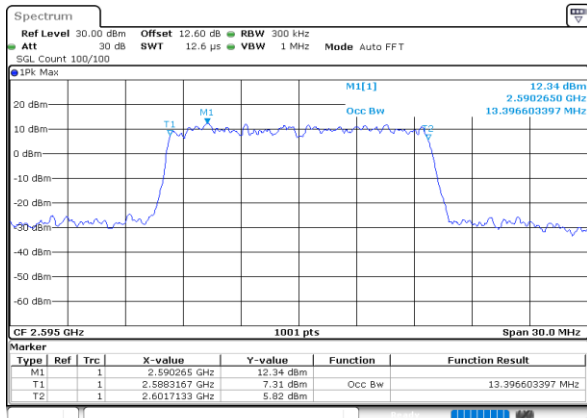

Date: 13 JUN 2020 18:54:26

LTE Band 38

Lowest Channel / 15MHz / 64QAM

Date: 13 JUN 2020 18:54:50

Lowest Channel / 20MHz / 64QAM

Date: 13 JUN 2020 18:56:00

Middle Channel / 15MHz / 64QAM

Date: 13 JUN 2020 18:55:13

Middle Channel / 20MHz / 64QAM

Date: 13 JUN 2020 18:56:23

Highest Channel / 15MHz / 64QAM

Date: 13 JUN 2020 18:55:36

Highest Channel / 20MHz / 64QAM

Date: 13 JUN 2020 18:56:46

Conducted Band Edge

LTE Band 38 / 5MHz / QPSK

Lowest Band Edge / 1 RB

Date: 13 JUN 2020 18:42:41

Highest Band Edge / 1 RB

Date: 13 JUN 2020 17:23:11

Lowest Band Edge / Full RB

Date: 13 JUN 2020 17:20:10

Highest Band Edge / Full RB

Date: 13 JUN 2020 17:21:41