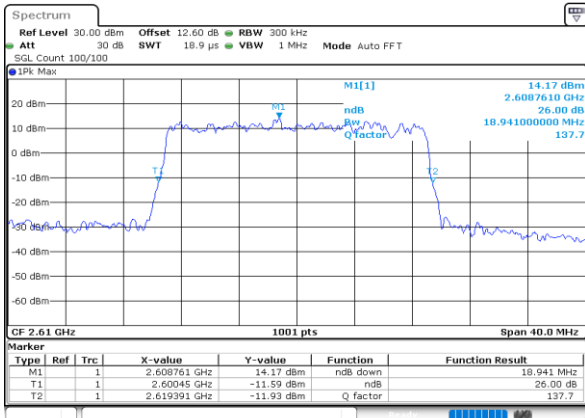

Lowest Channel / 20MHz / QPSK

Date: 13 JUN 2020 18:50:34

Lowest Channel / 20MHz / 16QAM

Date: 13 JUN 2020 18:50:46

Middle Channel / 20MHz / QPSK

Date: 13 JUN 2020 18:51:20

Middle Channel / 20MHz / 16QAM

Date: 13 JUN 2020 18:51:31

Highest Channel / 20MHz / QPSK

Date: 13 JUN 2020 18:52:06

Highest Channel / 20MHz / 16QAM

Date: 13 JUN 2020 18:52:19

LTE Band 38

Lowest Channel / 5MHz / 64QAM

Date: 13 JUN 2020 18:52:42

Lowest Channel / 10MHz / 64QAM