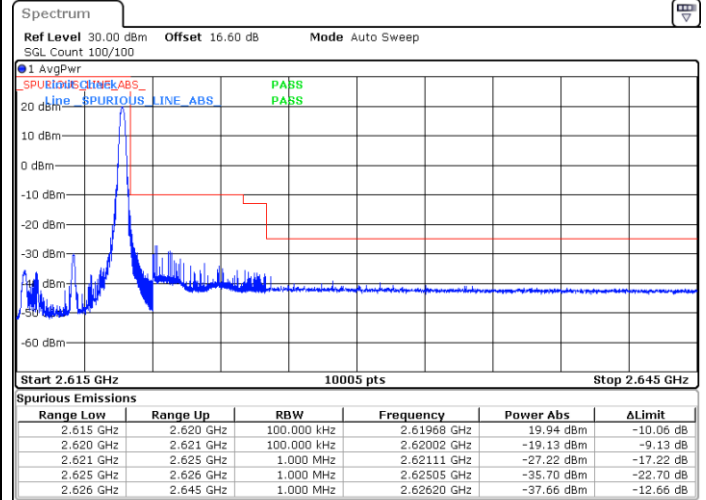

Middle Channel / 20MHz / 64QAM

Date: 13 JUN 2020 18:56:23

Highest Channel / 15MHz / 64QAM

Date: 13 JUN 2020 18:55:36

Highest Channel / 20MHz / 64QAM

Date: 13 JUN 2020 18:56:46

Conducted Band Edge

LTE Band 38 / 5MHz / QPSK

Lowest Band Edge / 1 RB

Date: 13 JUN 2020 18:42:41

Highest Band Edge / 1 RB

Date: 13 JUN 2020 17:23:11

Lowest Band Edge / Full RB

Date: 13 JUN 2020 17:20:10

Highest Band Edge / Full RB

Date: 13 JUN 2020 17:21:41

LTE Band 38 / 5MHz / 16QAM

Lowest Band Edge / 1RB

Date: 13.JUN.2020 17:19:25

Highest Band Edge / 1 RB

Date: 13.JUN.2020 17:23:56

Lowest Band Edge / Full RB

Date: 13.JUN.2020 17:20:55

Highest Band Edge / Full RB

Date: 13.JUN.2020 17:22:26

LTE Band 38 / 5MHz / 64QAM

Lowest Band Edge / 1RB

Date: 13.JUN.2020 17:24:42

Highest Band Edge / 1 RB

Date: 13.JUN.2020 17:26:57

Lowest Band Edge / Full RB

Date: 13.JUN.2020 17:25:27