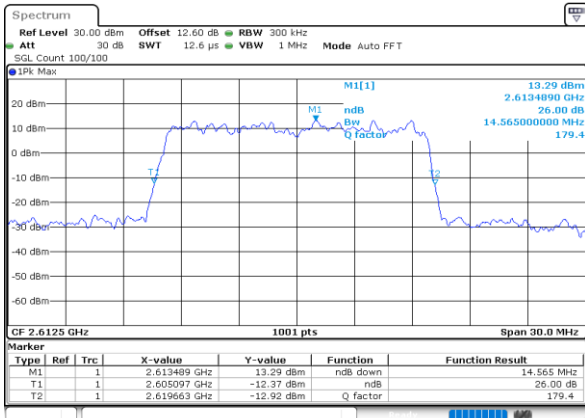

Date: 13 JUN 2020 18:54:38

LTE Band 38

Lowest Channel / 15MHz / 64QAM

Date: 13 JUN 2020 18:55:02

Lowest Channel / 20MHz / 64QAM

Date: 13 JUN 2020 18:56:12

Middle Channel / 15MHz / 64QAM

Date: 13 JUN 2020 18:55:24

Middle Channel / 20MHz / 64QAM

Date: 13 JUN 2020 18:56:34

Highest Channel / 15MHz / 64QAM

Date: 13 JUN 2020 18:55:48

Highest Channel / 20MHz / 64QAM

Date: 13 JUN 2020 18:56:57

Occupied Bandwidth

Mode	LTE Band 38 : 99%OBW(MHz)											
BW	1.4MHz		3MHz		5MHz		10MHz		15MHz		20MHz	
Mod.	QPSK	16QAM	QPSK	16QAM	QPSK	16QAM	QPSK	16QAM	QPSK	16QAM	QPSK	16QAM
Lowest CH	-	-	-	-	4.46	4.50	9.05	9.01	13.40	13.40	17.82	17.82
Middle CH	-	-	-	-	4.49	4.51	9.07	9.03	13.43	13.49	17.90	17.90
Highest CH	-	-	-	-	4.50	4.46	9.01	8.99	13.49	13.40	17.90	17.74
Mode	LTE Band 38 : 99%OBW(MHz)											
BW	1.4MHz		3MHz		5MHz		10MHz		15MHz		20MHz	
Mod.	64QAM		64QAM		64QAM		64QAM		64QAM		64QAM	
Lowest CH	-	-	-	-	4.51	-	9.03	-	13.43	-	17.82	-
Middle CH	-	-	-	-	4.49	-	9.05	-	13.40	-	17.78	-
Highest CH	-	-	-	-	4.50	-	9.01	-	13.46	-	17.86	-