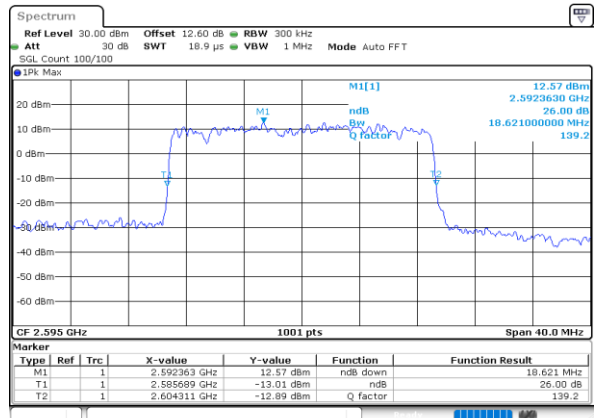

Lowest Channel / 20MHz / QPSK

Date: 13 JUN 2020 18:50:34

Lowest Channel / 20MHz / 16QAM

Date: 13 JUN 2020 18:50:46

Middle Channel / 20MHz / QPSK

Date: 13 JUN 2020 18:51:20

Middle Channel / 20MHz / 16QAM

Date: 13 JUN 2020 18:51:31

Highest Channel / 20MHz / QPSK

Date: 13 JUN 2020 18:52:06

Highest Channel / 20MHz / 16QAM

Date: 13 JUN 2020 18:52:19

LTE Band 38

Lowest Channel / 5MHz / 64QAM

Date: 13 JUN 2020 18:52:42

Lowest Channel / 10MHz / 64QAM