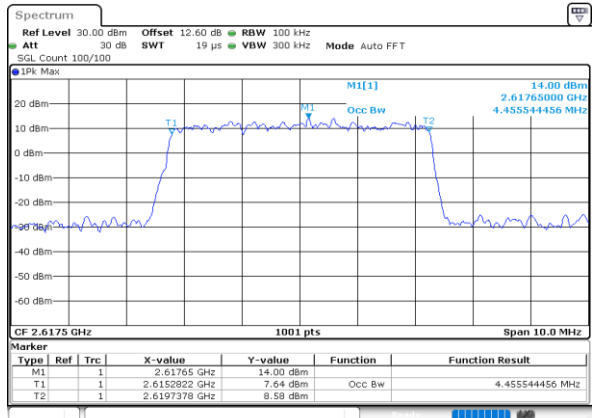

LTE Band 38

Lowest Channel / 5MHz / QPSK

Date: 13 JUN 2020 18:43:09

Lowest Channel / 5MHz / 16QAM

Date: 13 JUN 2020 18:43:21

Middle Channel / 5MHz / QPSK

Date: 13 JUN 2020 18:43:56

Middle Channel / 5MHz / 16QAM

Date: 13 JUN 2020 18:44:08

Highest Channel / 5MHz / QPSK

Date: 13 JUN 2020 18:44:42

Highest Channel / 5MHz / 16QAM

Date: 13 JUN 2020 18:44:54

LTE Band 38

Lowest Channel / 10MHz / QPSK

Date: 13 JUN 2020 18:45:30