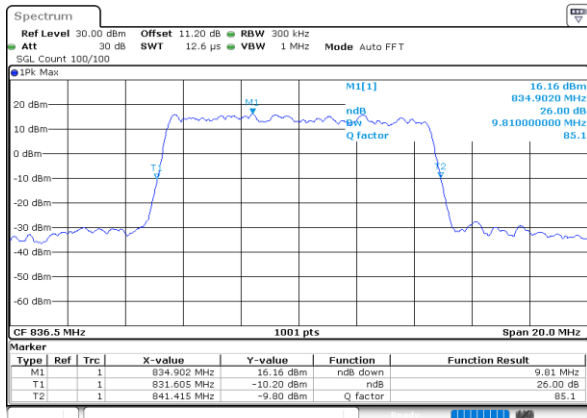

Date: 13 JUN 2020 21:56:56

Middle Channel / 5MHz / 16QAM

Date: 13 JUN 2020 21:56:44

Highest Channel / 5MHz / QPSK

Date: 13 JUN 2020 21:59:13

Highest Channel / 5MHz / 16QAM

Date: 13 JUN 2020 21:59:01

LTE Band 26

Lowest Channel / 10MHz / QPSK

Date: 13 JUN 2020 22:12:18

Lowest Channel / 10MHz / 16QAM

Date: 13 JUN 2020 22:12:07

Middle Channel / 10MHz / QPSK

Date: 13 JUN 2020 22:17:35

Middle Channel / 10MHz / 16QAM

Date: 13 JUN 2020 22:17:23

Highest Channel / 10MHz / QPSK

Date: 13 JUN 2020 22:19:53

Highest Channel / 10MHz / 16QAM

Date: 13 JUN 2020 22:19:41

LTE Band 26

Lowest Channel / 15MHz / QPSK

Date: 13 JUN 2020 22:37:57

Lowest Channel / 15MHz / 16QAM