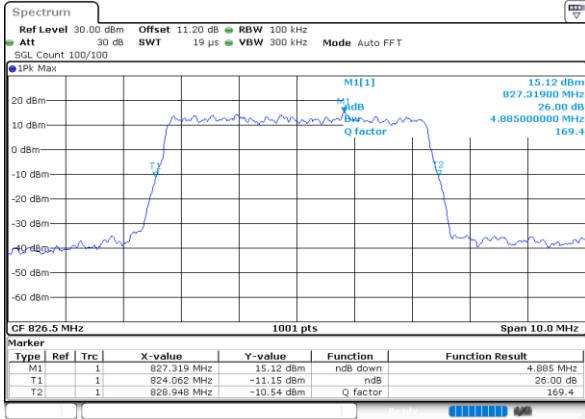

Highest Channel / 3MHz / 16QAM

Date: 13 JUN 2020 21:38:50

LTE Band 26

Lowest Channel / 5MHz / QPSK

Date: 13 JUN 2020 21:47:59

Lowest Channel / 5MHz / 16QAM

Date: 13 JUN 2020 21:47:47

Middle Channel / 5MHz / QPSK

Date: 13 JUN 2020 21:56:56

Middle Channel / 5MHz / 16QAM

Date: 13 JUN 2020 21:56:44

Highest Channel / 5MHz / QPSK

Date: 13 JUN 2020 21:59:13

Highest Channel / 5MHz / 16QAM

Date: 13 JUN 2020 21:59:01

LTE Band 26