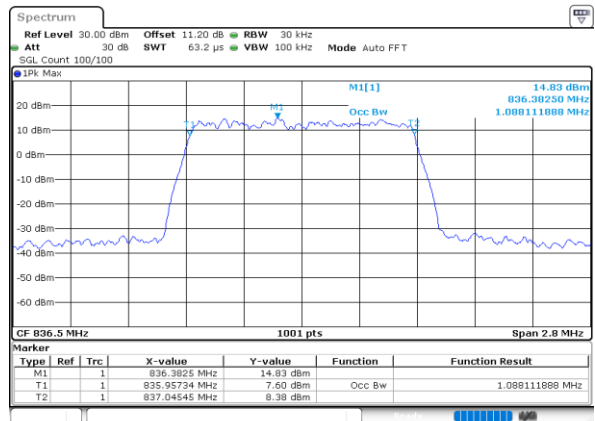

Mode	LTE Band 26 : 99%OBW(MHz)											
BW	1.4MHz		3MHz		5MHz		10MHz		15MHz		20MHz	
Mod.	QPSK	16QAM	QPSK	16QAM	QPSK	16QAM	QPSK	16QAM	QPSK	16QAM	QPSK	16QAM
Lowest CH	1.09	1.09	2.71	2.70	4.50	4.48	9.05	9.01	13.55	13.37	-	-
Middle CH	1.09	1.09	2.72	2.72	4.48	4.49	9.03	9.01	13.49	13.43	-	-
Highest CH	1.09	1.09	2.72	2.74	4.49	4.50	8.99	9.01	13.40	13.40	-	-
Mode	LTE Band 26 : 99%OBW(MHz)											
BW	1.4MHz		3MHz		5MHz		10MHz		15MHz		20MHz	
Mod.	64QAM		64QAM		64QAM		64QAM		64QAM		64QAM	
Lowest CH	1.09	-	2.73	-	4.49	-	9.03	-	13.43	-	-	-
Middle CH	1.09	-	2.72	-	4.49	-	8.99	-	13.40	-	-	-
Highest CH	1.09	-	2.72	-	4.48	-	9.09	-	13.40	-	-	-

LTE Band 26

Lowest Channel / 1.4MHz / QPSK

Date: 13 JUN 2020 20:46:46

Lowest Channel / 1.4MHz / 16QAM

Date: 13 JUN 2020 20:46:57

Middle Channel / 1.4MHz / QPSK

Date: 13 JUN 2020 20:55:45

Middle Channel / 1.4MHz / 16QAM

Date: 13 JUN 2020 20:55:56

Highest Channel / 1.4MHz / QPSK

Date: 13 JUN 2020 20:58:02

Highest Channel / 1.4MHz / 16QAM

Date: 13 JUN 2020 20:58:14

LTE Band 26

Lowest Channel / 3MHz / QPSK

Date: 13 JUN 2020 21:27:11