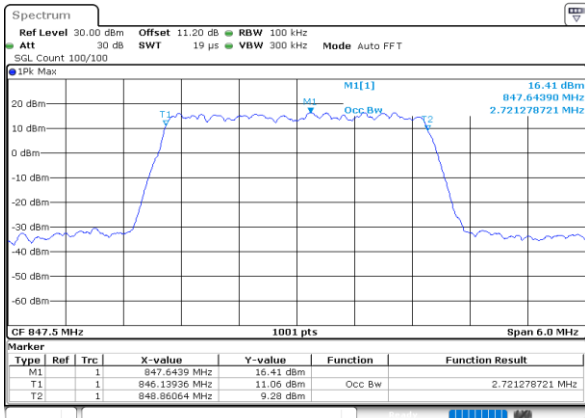

Date: 13 JUN 2020 20:55:56

Highest Channel / 1.4MHz / QPSK

Date: 13 JUN 2020 20:58:02

Highest Channel / 1.4MHz / 16QAM

Date: 13 JUN 2020 20:58:14

LTE Band 26

Lowest Channel / 3MHz / QPSK

Date: 13 JUN 2020 21:27:11

Lowest Channel / 3MHz / 16QAM

Date: 13 JUN 2020 21:27:23

Middle Channel / 3MHz / QPSK

Date: 13 JUN 2020 21:36:09

Middle Channel / 3MHz / 16QAM

Date: 13 JUN 2020 21:36:20

Highest Channel / 3MHz / QPSK

Date: 13 JUN 2020 21:38:26

Highest Channel / 3MHz / 16QAM

Date: 13 JUN 2020 21:38:38

LTE Band 26

Lowest Channel / 5MHz / QPSK

Date: 13 JUN 2020 21:47:23

Lowest Channel / 5MHz / 16QAM

Date: 13 JUN 2020 21:47:35

Middle Channel / 5MHz / QPSK

Date: 13 JUN 2020 21:56:20

Middle Channel / 5MHz / 16QAM

Date: 13 JUN 2020 21:56:32

Highest Channel / 5MHz / QPSK

Date: 13 JUN 2020 21:58:38

Highest Channel / 5MHz / 16QAM

Date: 13 JUN 2020 21:58:49

LTE Band 26