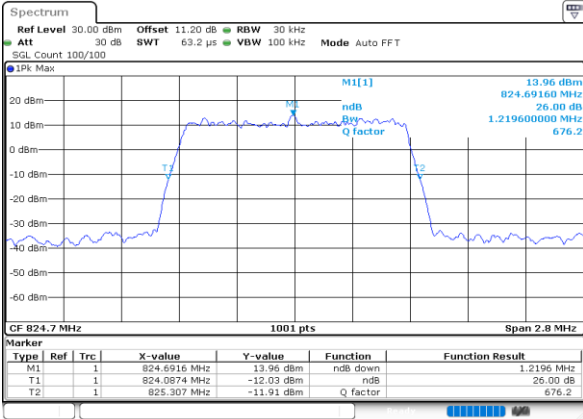

Highest Channel / 10MHz / QPSK

Date: 13 JUN 2020 22:19:53

Highest Channel / 10MHz / 16QAM

Date: 13 JUN 2020 22:19:41

LTE Band 26

Lowest Channel / 15MHz / QPSK

Date: 13 JUN 2020 22:37:57

Lowest Channel / 15MHz / 16QAM

Date: 13 JUN 2020 22:37:45

Middle Channel / 15MHz / QPSK

Date: 13 JUN 2020 22:43:10

Middle Channel / 15MHz / 16QAM

Date: 13 JUN 2020 22:42:58

Highest Channel / 15MHz / QPSK

Date: 13 JUN 2020 22:45:27

Highest Channel / 15MHz / 16QAM

Date: 13 JUN 2020 22:45:16

LTE Band 26

Lowest Channel / 1.4MHz / 64QAM

Date: 13 JUN 2020 21:07:12

Lowest Channel / 3MHz / 64QAM

Date: 13 JUN 2020 21:17:18

Middle Channel / 1.4MHz / 64QAM

Date: 13 JUN 2020 21:11:40