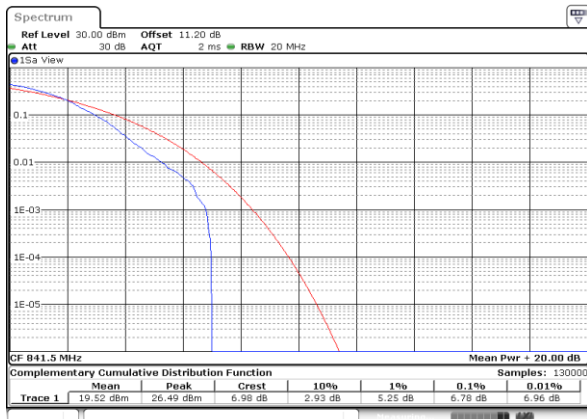

Highest Channel / Full RB

Date: 13 JUN 2020 22:51:49

LTE Band 26 / 15MHz / 64QAM

Lowest Channel / 1RB

Date: 13 JUN 2020 22:52:05

Lowest Channel / Full RB

Date: 13 JUN 2020 22:52:24

Middle Channel / 1RB

Date: 13 JUN 2020 22:52:46

Middle Channel / Full RB

Date: 13 JUN 2020 22:52:57

Highest Channel / 1RB

Date: 13 JUN 2020 22:53:18

Highest Channel / Full RB

Date: 13 JUN 2020 22:53:07

26dB Bandwidth

Mode	LTE Band 26 : 26dB BW(MHz)											
BW	1.4MHz		3MHz		5MHz		10MHz		15MHz		20MHz	
Mod.	QPSK	16QAM	QPSK	16QAM	QPSK	16QAM	QPSK	16QAM	QPSK	16QAM	QPSK	16QAM
Lowest CH	1.23	1.23	2.99	3.01	4.89	4.84	9.69	9.65	14.42	14.45	-	-
Middle CH	1.22	1.23	3.03	3.01	4.90	4.93	9.81	9.81	14.36	14.27	-	-
Highest CH	1.22	1.22	2.97	3.04	4.86	4.89	9.81	9.87	14.21	14.39	-	-
Mode	LTE Band 26 : 26dB BW(MHz)											
BW	1.4MHz		3MHz		5MHz		10MHz		15MHz		20MHz	
Mod.	64QAM		64QAM		64QAM		64QAM		64QAM		64QAM	
Lowest CH	1.22	-	3.04	-	4.87	-	9.73	-	14.39	-	-	-
Middle CH	1.22	-	2.98	-	4.93	-	9.89	-	14.24	-	-	-
Highest CH	1.23	-	3.02	-	4.89	-	9.81	-	14.42	-	-	-