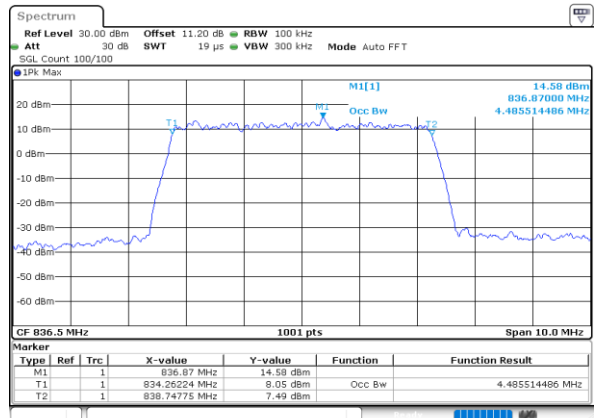

Highest Channel / 3MHz / 16QAM

Date: 13 JUN 2020 21:38:38

LTE Band 26

Lowest Channel / 5MHz / QPSK

Date: 13 JUN 2020 21:47:23

Lowest Channel / 5MHz / 16QAM

Date: 13 JUN 2020 21:47:35

Middle Channel / 5MHz / QPSK

Date: 13 JUN 2020 21:56:20

Middle Channel / 5MHz / 16QAM

Date: 13 JUN 2020 21:56:32

Highest Channel / 5MHz / QPSK

Date: 13 JUN 2020 21:58:38

Highest Channel / 5MHz / 16QAM

Date: 13 JUN 2020 21:58:49

LTE Band 26