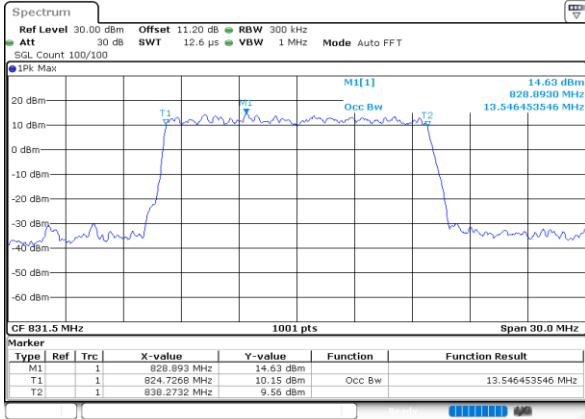

Highest Channel / 10MHz / QPSK

Date: 13 JUN 2020 22:19:18

Highest Channel / 10MHz / 16QAM

Date: 13 JUN 2020 22:19:29

LTE Band 26

Lowest Channel / 15MHz / QPSK

Date: 13 JUN 2020 22:37:23

Lowest Channel / 15MHz / 16QAM