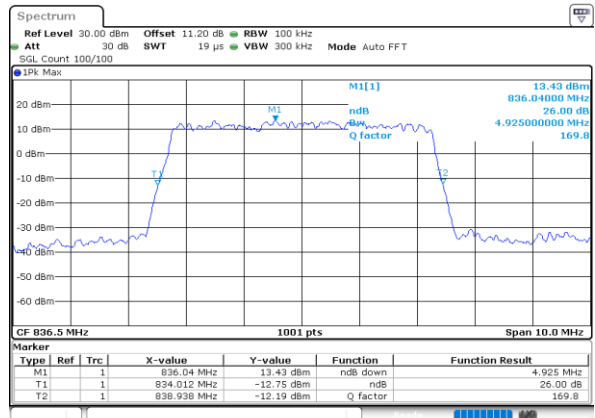

Highest Channel / 3MHz / 16QAM

Date: 13 JUN 2020 21:38:50

LTE Band 26

Lowest Channel / 5MHz / QPSK

Date: 13 JUN 2020 21:47:59

Lowest Channel / 5MHz / 16QAM

Date: 13 JUN 2020 21:47:47

Middle Channel / 5MHz / QPSK

Date: 13 JUN 2020 21:56:56

Middle Channel / 5MHz / 16QAM

Date: 13 JUN 2020 21:56:44

Highest Channel / 5MHz / QPSK

Date: 13 JUN 2020 21:59:13

Highest Channel / 5MHz / 16QAM

Date: 13 JUN 2020 21:59:01

LTE Band 26