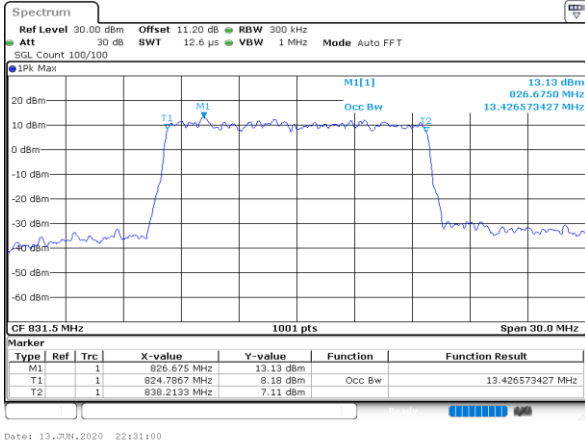

Date: 13 JUN 2020 22:09:04

Highest Channel / 10MHz / 64QAM

Date: 13 JUN 2020 22:18:21

LTE Band 26

Lowest Channel / 15MHz / 64QAM

Date: 13 JUN 2020 22:31:00

Middle Channel / 15MHz / 64QAM

Date: 13 JUN 2020 22:33:36

Highest Channel / 15MHz / 64QAM

Date: 13 JUN 2020 22:34:44

Conducted Band Edge

LTE Band 26 / 1.4MHz / 16QAM

Lowest Band Edge / 1 RB

Date: 13.JUN.2020 20:52:23

Highest Band Edge / 1 RB

Date: 13.JUN.2020 21:01:57