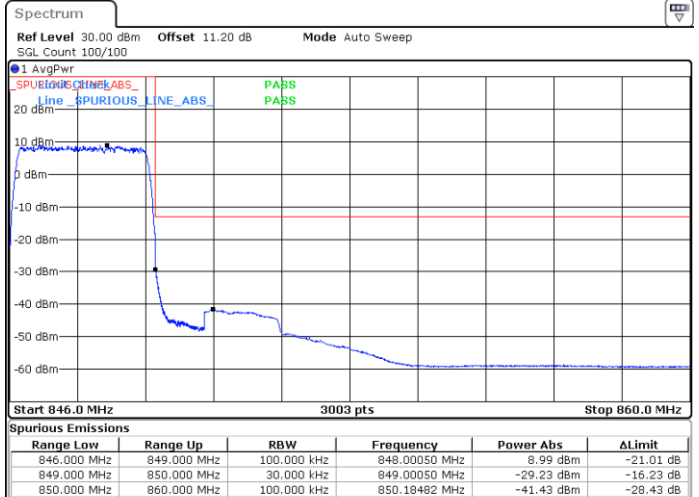

Lowest Band Edge / Full RB

Date: 13.JUN.2020 20:50:43

Highest Band Edge / Full RB

Date: 13.JUN.2020 21:03:37

LTE Band 26 / 1.4MHz / 64QAM

Lowest Band Edge / 1 RB

Date: 13.JUN.2020 21:10:31

Highest Band Edge / 1 RB

Date: 13.JUN.2020 21:14:28

Lowest Band Edge / Full RB

Date: 13.JUN.2020 21:08:51

Highest Band Edge / Full RB

Date: 13.JUN.2020 21:16:08

LTE Band 26 / 3MHz / QPSK

Lowest Band Edge / 1RB

Date: 13.JUN.2020 21:34:26

Highest Band Edge / 1 RB

Date: 13.JUN.2020 21:40:41

Lowest Band Edge / Full RB

Date: 13.JUN.2020 21:29:26

Highest Band Edge / Full RB

Date: 13.JUN.2020 21:45:41

LTE Band 26 / 3MHz / 16QAM

Lowest Band Edge / 1 RB

Date: 13.JUN.2020 21:32:46

Highest Band Edge / 1 RB

Date: 13.JUN.2020 21:42:21

Lowest Band Edge / Full RB

Date: 13.JUN.2020 21:31:06

Highest Band Edge / Full RB

Date: 13.JUN.2020 21:44:01