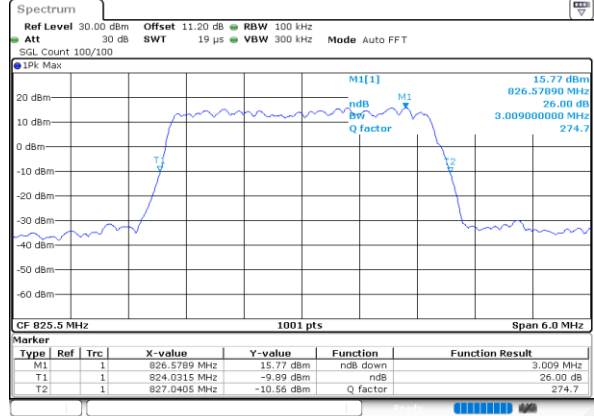

Lowest Channel / 3MHz / 16QAM

Date: 13 JUN 2020 21:27:35