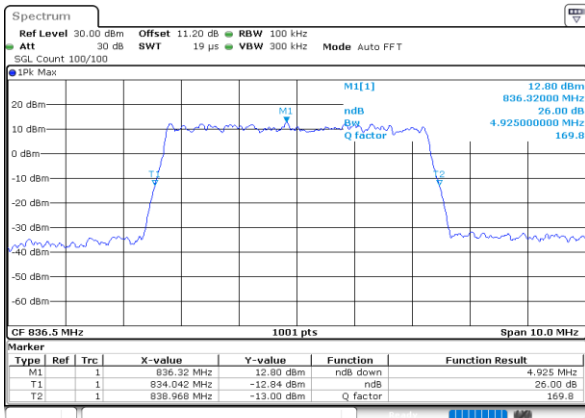

Middle Channel / 3MHz / 64QAM

Date: 13 JUN 2020 21:21:46

Highest Channel / 1.4MHz / 64QAM

Date: 13 JUN 2020 21:12:48

Highest Channel / 3MHz / 64QAM

Date: 13 JUN 2020 21:22:54

LTE Band 26

Lowest Channel / 5MHz / 64QAM

Date: 13 JUN 2020 22:05:29

Lowest Channel / 10MHz / 64QAM

Date: 13 JUN 2020 22:12:46

Middle Channel / 5MHz / 64QAM

Date: 13 JUN 2020 22:08:07

Middle Channel / 10MHz / 64QAM

Date: 13 JUN 2020 22:12:25

Highest Channel / 5MHz / 64QAM