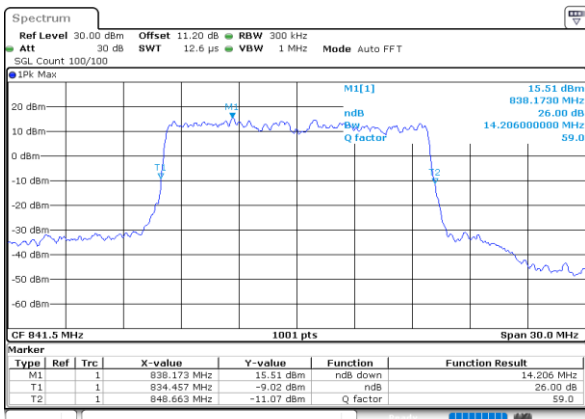

Highest Channel / 10MHz / QPSK

Date: 13 JUN 2020 22:19:53

Highest Channel / 10MHz / 16QAM

Date: 13 JUN 2020 22:19:41

LTE Band 26

Lowest Channel / 15MHz / QPSK

Date: 13 JUN 2020 22:37:57

Lowest Channel / 15MHz / 16QAM

Date: 13 JUN 2020 22:37:45

Middle Channel / 15MHz / QPSK

Date: 13 JUN 2020 22:43:10

Middle Channel / 15MHz / 16QAM

Date: 13 JUN 2020 22:42:58

Highest Channel / 15MHz / QPSK

Date: 13 JUN 2020 22:45:27

Highest Channel / 15MHz / 16QAM