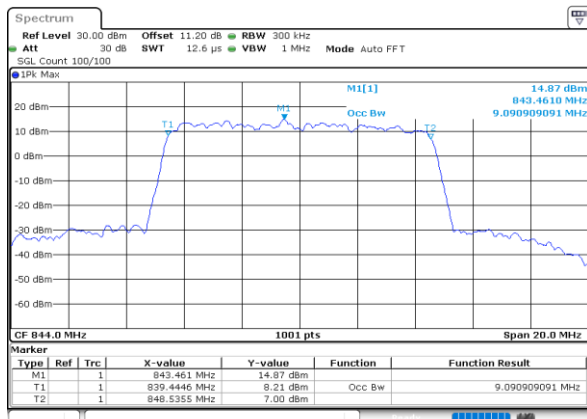

Middle Channel / 3MHz / 64QAM

Date: 13 JUN 2020 21:21:34

Highest Channel / 1.4MHz / 64QAM

Date: 13 JUN 2020 21:12:37

Highest Channel / 3MHz / 64QAM

Date: 13 JUN 2020 21:22:43

LTE Band 26

Lowest Channel / 5MHz / 64QAM

Date: 13 JUN 2020 22:05:17

Lowest Channel / 10MHz / 64QAM

Date: 13 JUN 2020 22:14:35

Middle Channel / 5MHz / 64QAM

Date: 13 JUN 2020 22:07:56

Middle Channel / 10MHz / 64QAM

Date: 13 JUN 2020 22:12:13

Highest Channel / 5MHz / 64QAM

Date: 13 JUN 2020 22:09:04

Highest Channel / 10MHz / 64QAM

Date: 13 JUN 2020 22:18:21

LTE Band 26

Lowest Channel / 15MHz / 64QAM

Date: 13 JUN 2020 22:31:00

Middle Channel / 15MHz / 64QAM

Date: 13 JUN 2020 22:33:36

Highest Channel / 15MHz / 64QAM

Date: 13 JUN 2020 22:34:44

Conducted Band Edge

LTE Band 26 / 1.4MHz / 16QAM

Lowest Band Edge / 1 RB

Date: 13.JUN.2020 20:52:23

Highest Band Edge / 1 RB

Date: 13.JUN.2020 21:01:57