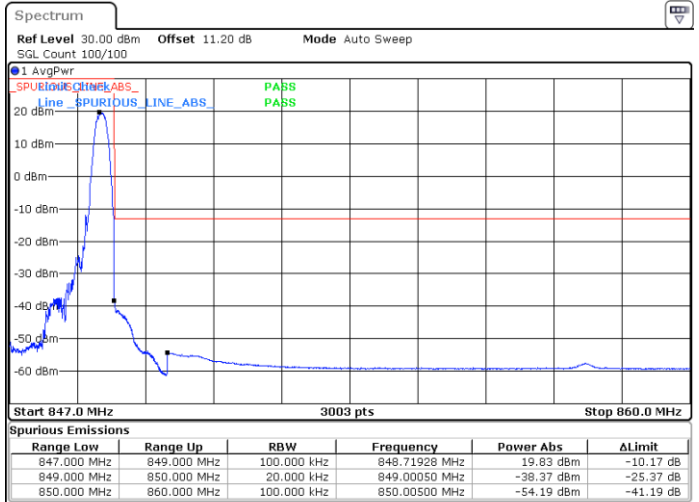

Date: 13 JUN 2020 22:09:04

Highest Channel / 10MHz / 64QAM

Date: 13 JUN 2020 22:18:21

LTE Band 26

Lowest Channel / 15MHz / 64QAM

Date: 13 JUN 2020 22:31:00

Middle Channel / 15MHz / 64QAM

Date: 13 JUN 2020 22:33:36

Highest Channel / 15MHz / 64QAM

Date: 13 JUN 2020 22:34:44

Conducted Band Edge

LTE Band 26 / 1.4MHz / 16QAM

Lowest Band Edge / 1 RB

Date: 13.JUN.2020 20:52:23

Highest Band Edge / 1 RB

Date: 13.JUN.2020 21:01:57

Lowest Band Edge / Full RB

Date: 13.JUN.2020 20:50:43

Highest Band Edge / Full RB

Date: 13.JUN.2020 21:03:37

LTE Band 26 / 1.4MHz / 64QAM

Lowest Band Edge / 1 RB

Date: 13.JUN.2020 21:10:31

Highest Band Edge / 1 RB

Date: 13.JUN.2020 21:14:28

Lowest Band Edge / Full RB

Date: 13.JUN.2020 21:08:51

Highest Band Edge / Full RB

Date: 13.JUN.2020 21:16:08

LTE Band 26 / 3MHz / QPSK

Lowest Band Edge / 1RB

Date: 13.JUN.2020 21:34:26