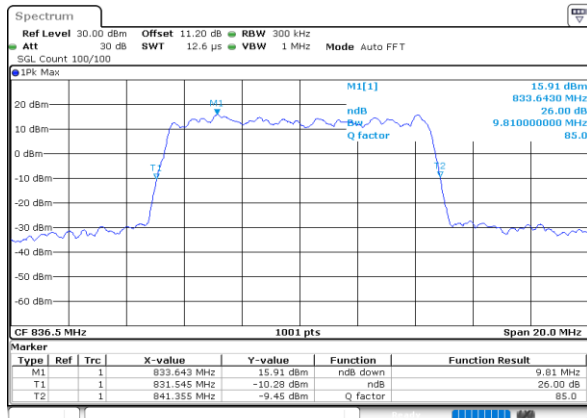

Date: 13 JUN 2020 21:56:56

Middle Channel / 5MHz / 16QAM

Date: 13 JUN 2020 21:56:44

Highest Channel / 5MHz / QPSK

Date: 13 JUN 2020 21:59:13

Highest Channel / 5MHz / 16QAM

Date: 13 JUN 2020 21:59:01

LTE Band 26

Lowest Channel / 10MHz / QPSK

Date: 13 JUN 2020 22:12:18

Lowest Channel / 10MHz / 16QAM

Date: 13 JUN 2020 22:12:07

Middle Channel / 10MHz / QPSK

Date: 13 JUN 2020 22:17:35

Middle Channel / 10MHz / 16QAM

Date: 13 JUN 2020 22:17:23

Highest Channel / 10MHz / QPSK

Date: 13 JUN 2020 22:19:53

Highest Channel / 10MHz / 16QAM

Date: 13 JUN 2020 22:19:41

LTE Band 26

Lowest Channel / 15MHz / QPSK

Date: 13 JUN 2020 22:37:57

Lowest Channel / 15MHz / 16QAM