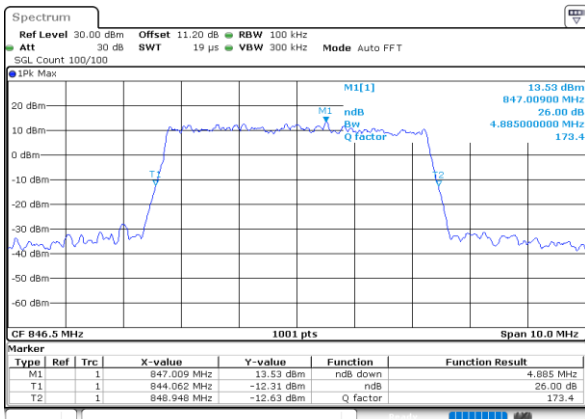

Middle Channel / 3MHz / 64QAM

Date: 13 JUN 2020 21:21:46

Highest Channel / 1.4MHz / 64QAM

Date: 13 JUN 2020 21:12:48

Highest Channel / 3MHz / 64QAM

Date: 13 JUN 2020 21:22:54

LTE Band 26

Lowest Channel / 5MHz / 64QAM

Date: 13 JUN 2020 22:05:29

Lowest Channel / 10MHz / 64QAM

Date: 13 JUN 2020 22:12:46

Middle Channel / 5MHz / 64QAM

Date: 13 JUN 2020 22:08:07

Middle Channel / 10MHz / 64QAM

Date: 13 JUN 2020 22:12:25

Highest Channel / 5MHz / 64QAM

Date: 13 JUN 2020 22:09:16

Highest Channel / 10MHz / 64QAM

Date: 13 JUN 2020 22:12:33

LTE Band 26

Lowest Channel / 15MHz / 64QAM

Middle Channel / 15MHz / 64QAM

Highest Channel / 15MHz / 64QAM

Occupied Bandwidth