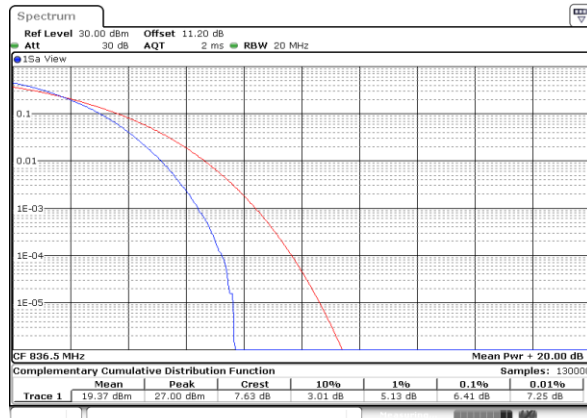

Highest Channel / Full RB

Date: 13 JUN 2020 22:51:49

LTE Band 26 / 15MHz / 64QAM

Lowest Channel / 1RB

Date: 13 JUN 2020 22:52:05

Lowest Channel / Full RB

Date: 13 JUN 2020 22:52:24

Middle Channel / 1RB

Date: 13 JUN 2020 22:52:46

Middle Channel / Full RB

Date: 13 JUN 2020 22:52:57

Highest Channel / 1RB

Date: 13 JUN 2020 22:53:18

Highest Channel / Full RB

Date: 13 JUN 2020 22:53:07

26dB Bandwidth

Mode	LTE Band 26 : 26dB BW(MHz)											
BW	1.4MHz		3MHz		5MHz		10MHz		15MHz		20MHz	
Mod.	QPSK	16QAM	QPSK	16QAM	QPSK	16QAM	QPSK	16QAM	QPSK	16QAM	QPSK	16QAM
Lowest CH	1.23	1.23	2.99	3.01	4.89	4.84	9.69	9.65	14.42	14.45	-	-
Middle CH	1.22	1.23	3.03	3.01	4.90	4.93	9.81	9.81	14.36	14.27	-	-
Highest CH	1.22	1.22	2.97	3.04	4.86	4.89	9.81	9.87	14.21	14.39	-	-
Mode	LTE Band 26 : 26dB BW(MHz)											
BW	1.4MHz		3MHz		5MHz		10MHz		15MHz		20MHz	
Mod.	64QAM		64QAM		64QAM		64QAM		64QAM		64QAM	
Lowest CH	1.22	-	3.04	-	4.87	-	9.73	-	14.39	-	-	-
Middle CH	1.22	-	2.98	-	4.93	-	9.89	-	14.24	-	-	-
Highest CH	1.23	-	3.02	-	4.89	-	9.81	-	14.42	-	-	-