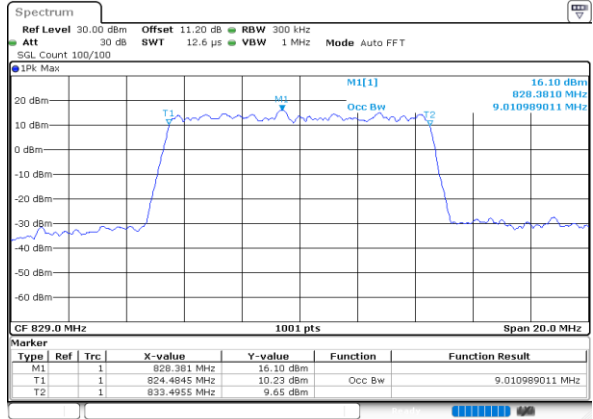

Lowest Channel / 10MHz / 16QAM

Date: 13 JUN 2020 22:11:55