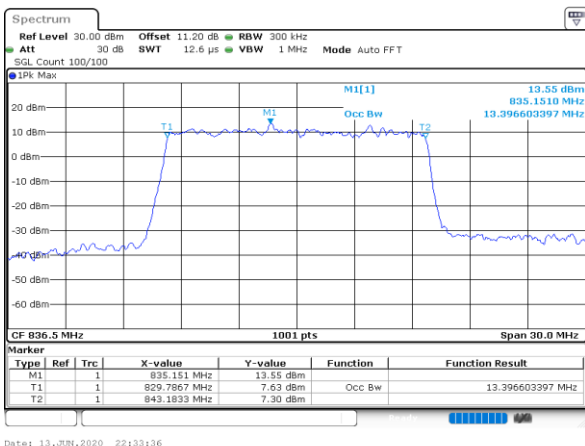

Date: 13 JUN 2020 22:05:17

Lowest Channel / 10MHz / 64QAM

Date: 13 JUN 2020 22:14:35

Middle Channel / 5MHz / 64QAM

Date: 13 JUN 2020 22:07:56

Middle Channel / 10MHz / 64QAM

Date: 13 JUN 2020 22:12:13

Highest Channel / 5MHz / 64QAM

Date: 13 JUN 2020 22:09:04

Highest Channel / 10MHz / 64QAM

Date: 13 JUN 2020 22:18:21

LTE Band 26

Lowest Channel / 15MHz / 64QAM

Date: 13 JUN 2020 22:31:00

Middle Channel / 15MHz / 64QAM

Date: 13 JUN 2020 22:33:36

Highest Channel / 15MHz / 64QAM

Date: 13 JUN 2020 22:34:44

Conducted Band Edge

LTE Band 26 / 1.4MHz / 16QAM

Lowest Band Edge / 1 RB

Date: 13.JUN.2020 20:52:23

Highest Band Edge / 1 RB

Date: 13.JUN.2020 21:01:57

Lowest Band Edge / Full RB

Date: 13.JUN.2020 20:50:43

Highest Band Edge / Full RB

Date: 13.JUN.2020 21:03:37

LTE Band 26 / 1.4MHz / 64QAM

Lowest Band Edge / 1 RB

Date: 13.JUN.2020 21:10:31

Highest Band Edge / 1 RB