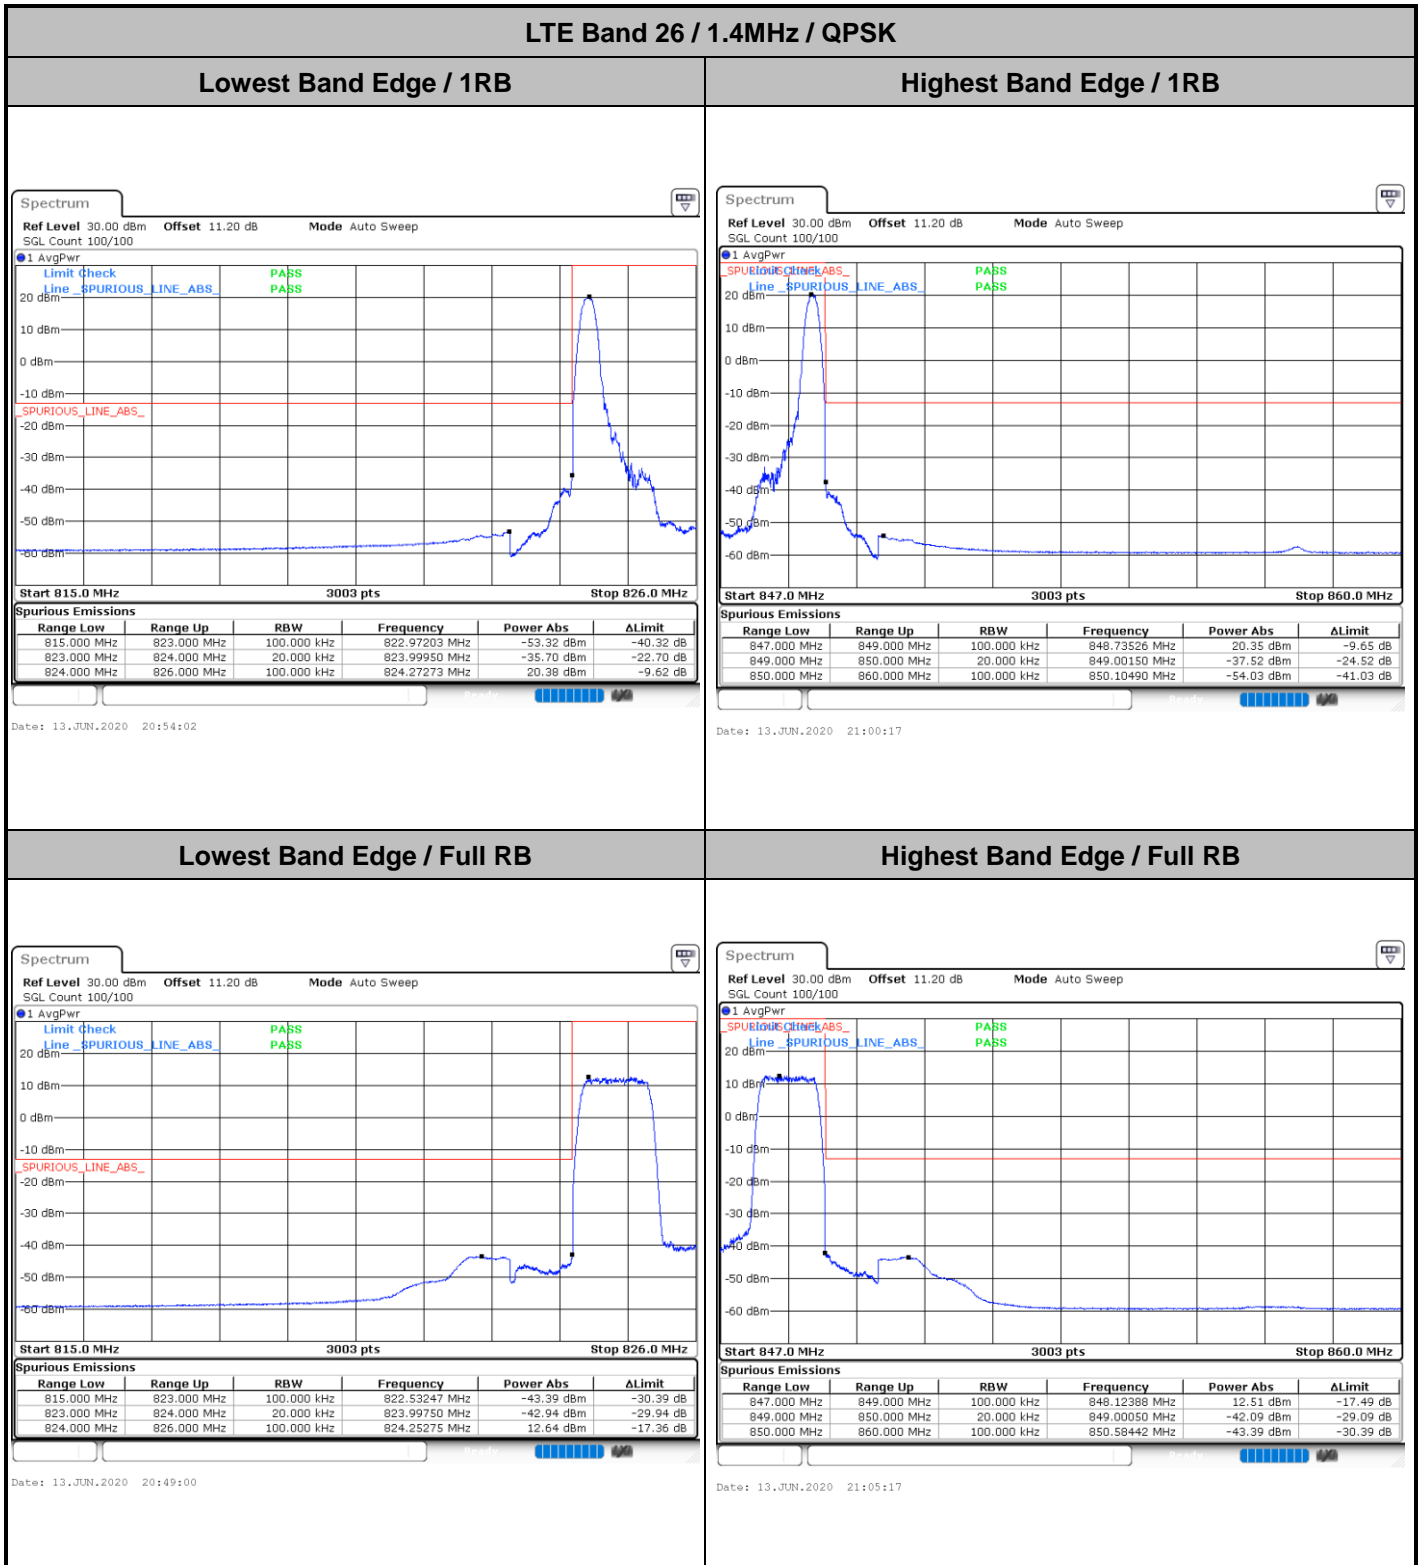

Date: 13 JUN 2020 22:09:04

Highest Channel / 10MHz / 64QAM

Date: 13 JUN 2020 22:18:21

LTE Band 26

Lowest Channel / 15MHz / 64QAM

Date: 13 JUN 2020 22:31:00

Middle Channel / 15MHz / 64QAM

Date: 13 JUN 2020 22:33:36

Highest Channel / 15MHz / 64QAM

Date: 13 JUN 2020 22:34:44

Conducted Band Edge

LTE Band 26 / 1.4MHz / 16QAM

Lowest Band Edge / 1 RB

Date: 13.JUN.2020 20:52:23

Highest Band Edge / 1 RB

Date: 13.JUN.2020 21:01:57

Lowest Band Edge / Full RB

Date: 13.JUN.2020 20:50:43

Highest Band Edge / Full RB

Date: 13.JUN.2020 21:03:37

LTE Band 26 / 1.4MHz / 64QAM

Lowest Band Edge / 1 RB

Date: 13.JUN.2020 21:10:31

Highest Band Edge / 1 RB

Date: 13.JUN.2020 21:14:28

Lowest Band Edge / Full RB

Date: 13.JUN.2020 21:08:51

Highest Band Edge / Full RB

Date: 13.JUN.2020 21:16:08

LTE Band 26 / 3MHz / QPSK

Lowest Band Edge / 1RB

Date: 13.JUN.2020 21:34:26