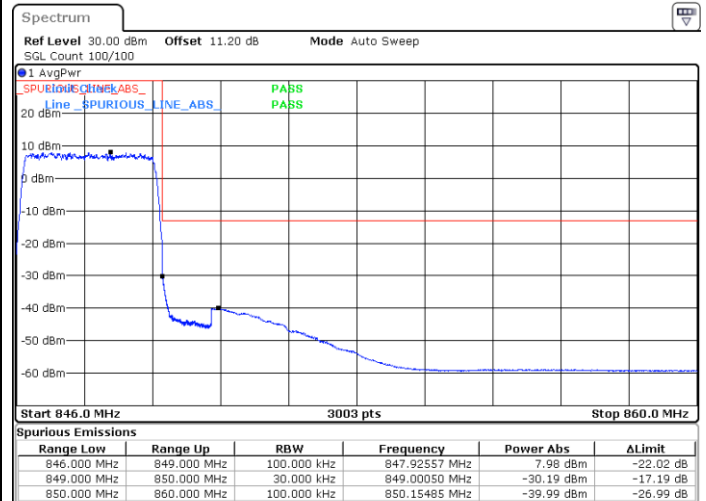

Date: 13.JUN.2020 21:14:28

Lowest Band Edge / Full RB

Date: 13.JUN.2020 21:08:51

Highest Band Edge / Full RB

Date: 13.JUN.2020 21:16:08

LTE Band 26 / 3MHz / QPSK

Lowest Band Edge / 1RB

Date: 13.JUN.2020 21:34:26

Highest Band Edge / 1 RB

Date: 13.JUN.2020 21:40:41

Lowest Band Edge / Full RB

Date: 13.JUN.2020 21:29:26

Highest Band Edge / Full RB

Date: 13.JUN.2020 21:45:41

LTE Band 26 / 3MHz / 16QAM

Lowest Band Edge / 1 RB

Date: 13.JUN.2020 21:32:46

Highest Band Edge / 1 RB

Date: 13.JUN.2020 21:42:21

Lowest Band Edge / Full RB

Date: 13.JUN.2020 21:31:06

Highest Band Edge / Full RB

Date: 13.JUN.2020 21:44:01