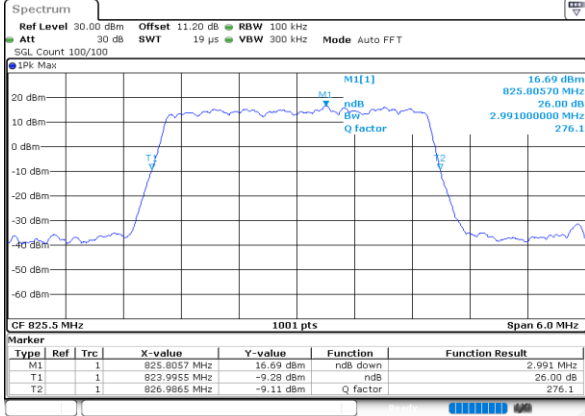

Date: 13 JUN 2020 20:56:08

Highest Channel / 1.4MHz / QPSK

Date: 13 JUN 2020 20:58:37

Highest Channel / 1.4MHz / 16QAM

Date: 13 JUN 2020 20:58:25

LTE Band 26

Lowest Channel / 3MHz / QPSK

Date: 13 JUN 2020 21:27:47