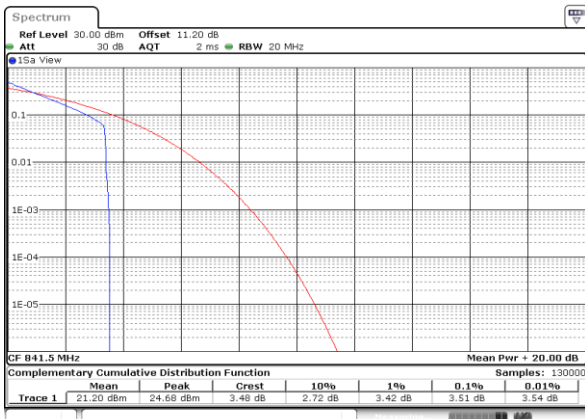

Highest Channel / 1RB

Date: 13 JUN 2020 22:52:12