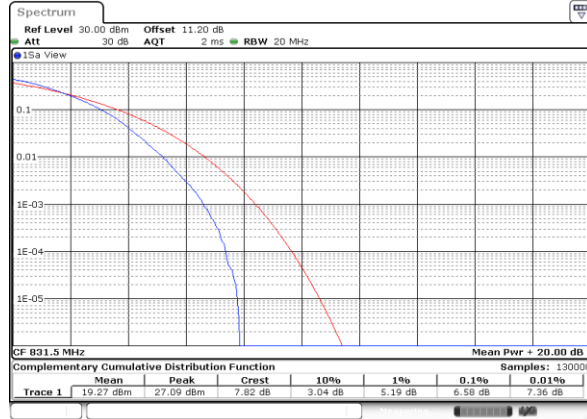

Highest Channel / Full RB

Date: 13 JUN 2020 22:51:49

LTE Band 26 / 15MHz / 64QAM

Lowest Channel / 1RB

Date: 13 JUN 2020 22:52:05

Lowest Channel / Full RB

Date: 13 JUN 2020 22:52:24

Middle Channel / 1RB

Date: 13 JUN 2020 22:52:46

Middle Channel / Full RB

Date: 13 JUN 2020 22:52:57

Highest Channel / 1RB

Date: 13 JUN 2020 22:53:18

Highest Channel / Full RB

Date: 13 JUN 2020 22:53:07

26dB Bandwidth

Mode	LTE Band 26 : 26dB BW(MHz)											
BW	1.4MHz		3MHz		5MHz		10MHz		15MHz		20MHz	
Mod.	QPSK	16QAM	QPSK	16QAM	QPSK	16QAM	QPSK	16QAM	QPSK	16QAM	QPSK	16QAM
Lowest CH	1.23	1.23	2.99	3.01	4.89	4.84	9.69	9.65	14.42	14.45	-	-
Middle CH	1.22	1.23	3.03	3.01	4.90	4.93	9.81	9.81	14.36	14.27	-	-
Highest CH	1.22	1.22	2.97	3.04	4.86	4.89	9.81	9.87	14.21	14.39	-	-
Mode	LTE Band 26 : 26dB BW(MHz)											
BW	1.4MHz		3MHz		5MHz		10MHz		15MHz		20MHz	
Mod.	64QAM		64QAM		64QAM		64QAM		64QAM		64QAM	
Lowest CH	1.22	-	3.04	-	4.87	-	9.73	-	14.39	-	-	-
Middle CH	1.22	-	2.98	-	4.93	-	9.89	-	14.24	-	-	-
Highest CH	1.23	-	3.02	-	4.89	-	9.81	-	14.42	-	-	-