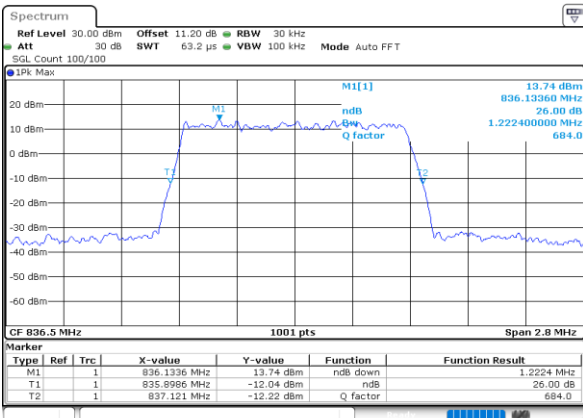

Date: 13 JUN 2020 22:45:16

LTE Band 26

Lowest Channel / 1.4MHz / 64QAM

Date: 13 JUN 2020 21:07:12

Lowest Channel / 3MHz / 64QAM

Date: 13 JUN 2020 21:17:18

Middle Channel / 1.4MHz / 64QAM

Date: 13 JUN 2020 21:11:40

Middle Channel / 3MHz / 64QAM

Date: 13 JUN 2020 21:21:46

Highest Channel / 1.4MHz / 64QAM

Date: 13 JUN 2020 21:12:48

Highest Channel / 3MHz / 64QAM

Date: 13 JUN 2020 21:22:54

LTE Band 26

Lowest Channel / 5MHz / 64QAM