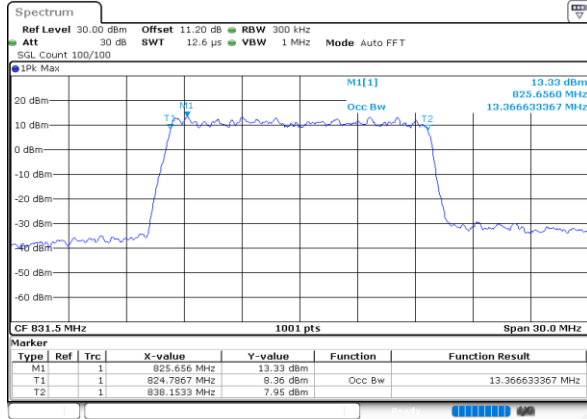

Highest Channel / 10MHz / QPSK

Date: 13 JUN 2020 22:19:18

Highest Channel / 10MHz / 16QAM

Date: 13 JUN 2020 22:19:29

LTE Band 26

Lowest Channel / 15MHz / QPSK

Date: 13 JUN 2020 22:37:23

Lowest Channel / 15MHz / 16QAM