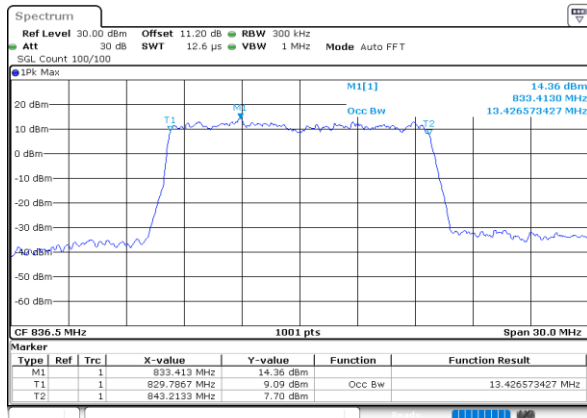

Middle Channel / 15MHz / 16QAM

Date: 13 JUN 2020 22:42:46