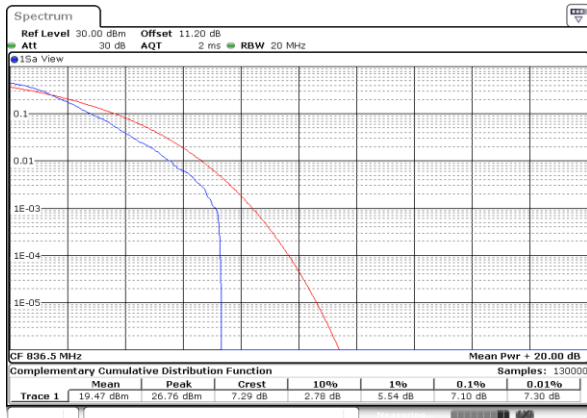

Highest Channel / Full RB

Date: 13 JUN 2020 22:51:49

LTE Band 26 / 15MHz / 64QAM

Lowest Channel / 1RB

Date: 13 JUN 2020 22:52:05

Lowest Channel / Full RB

Date: 13 JUN 2020 22:52:24

Middle Channel / 1RB

Date: 13 JUN 2020 22:52:46

Middle Channel / Full RB

Date: 13 JUN 2020 22:52:57

Highest Channel / 1RB

Date: 13 JUN 2020 22:53:18

Highest Channel / Full RB

Date: 13 JUN 2020 22:53:07

26dB Bandwidth

Mode	LTE Band 26 : 26dB BW(MHz)											
BW	1.4MHz		3MHz		5MHz		10MHz		15MHz		20MHz	
Mod.	QPSK	16QAM	QPSK	16QAM	QPSK	16QAM	QPSK	16QAM	QPSK	16QAM	QPSK	16QAM
Lowest CH	1.23	1.23	2.99	3.01	4.89	4.84	9.69	9.65	14.42	14.45	-	-
Middle CH	1.22	1.23	3.03	3.01	4.90	4.93	9.81	9.81	14.36	14.27	-	-
Highest CH	1.22	1.22	2.97	3.04	4.86	4.89	9.81	9.87	14.21	14.39	-	-
Mode	LTE Band 26 : 26dB BW(MHz)											
BW	1.4MHz		3MHz		5MHz		10MHz		15MHz		20MHz	
Mod.	64QAM		64QAM		64QAM		64QAM		64QAM		64QAM	
Lowest CH	1.22	-	3.04	-	4.87	-	9.73	-	14.39	-	-	-
Middle CH	1.22	-	2.98	-	4.93	-	9.89	-	14.24	-	-	-
Highest CH	1.23	-	3.02	-	4.89	-	9.81	-	14.42	-	-	-