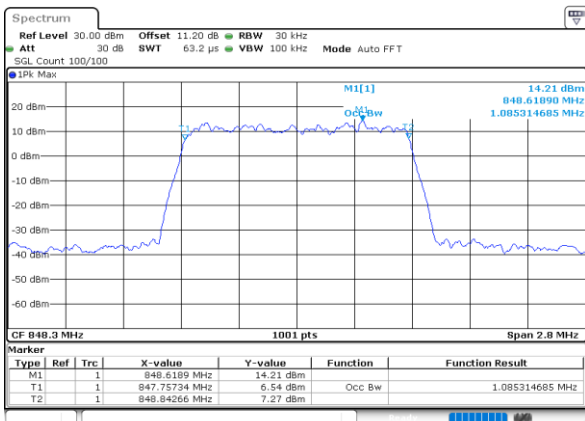

Date: 13 JUN 2020 22:44:54

LTE Band 26

Lowest Channel / 1.4MHz / 64QAM

Date: 13 JUN 2020 21:07:00

Lowest Channel / 3MHz / 64QAM

Date: 13 JUN 2020 21:17:06

Middle Channel / 1.4MHz / 64QAM

Date: 13 JUN 2020 21:11:20

Middle Channel / 3MHz / 64QAM

Date: 13 JUN 2020 21:21:34

Highest Channel / 1.4MHz / 64QAM

Date: 13 JUN 2020 21:12:37

Highest Channel / 3MHz / 64QAM

Date: 13 JUN 2020 21:22:43

LTE Band 26

Lowest Channel / 5MHz / 64QAM