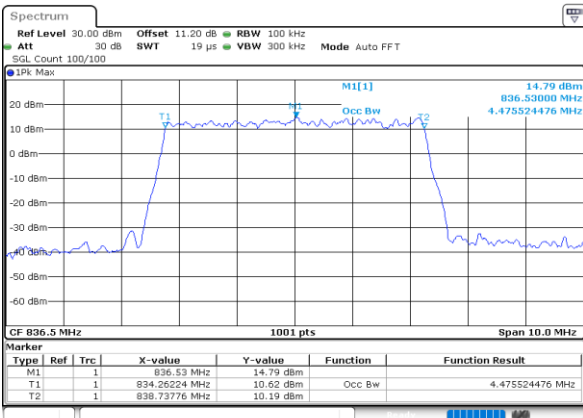

Highest Channel / 3MHz / 16QAM

Date: 13 JUN 2020 21:38:38

LTE Band 26

Lowest Channel / 5MHz / QPSK

Date: 13 JUN 2020 21:47:23

Lowest Channel / 5MHz / 16QAM

Date: 13 JUN 2020 21:47:35

Middle Channel / 5MHz / QPSK

Date: 13 JUN 2020 21:56:20

Middle Channel / 5MHz / 16QAM

Date: 13 JUN 2020 21:56:32

Highest Channel / 5MHz / QPSK

Date: 13 JUN 2020 21:58:38

Highest Channel / 5MHz / 16QAM

Date: 13 JUN 2020 21:58:49

LTE Band 26