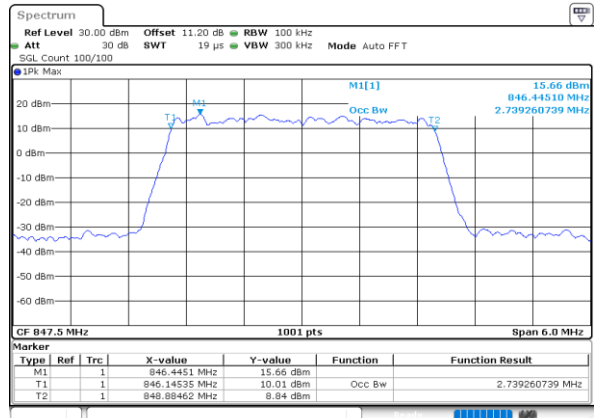

Date: 13 JUN 2020 20:55:56

Highest Channel / 1.4MHz / QPSK

Date: 13 JUN 2020 20:58:02

Highest Channel / 1.4MHz / 16QAM

Date: 13 JUN 2020 20:58:14

LTE Band 26

Lowest Channel / 3MHz / QPSK

Date: 13 JUN 2020 21:27:11

Lowest Channel / 3MHz / 16QAM

Date: 13 JUN 2020 21:27:23

Middle Channel / 3MHz / QPSK

Date: 13 JUN 2020 21:36:09

Middle Channel / 3MHz / 16QAM

Date: 13 JUN 2020 21:36:20

Highest Channel / 3MHz / QPSK

Date: 13 JUN 2020 21:38:26

Highest Channel / 3MHz / 16QAM

Date: 13 JUN 2020 21:38:38

LTE Band 26

Lowest Channel / 5MHz / QPSK

Date: 13 JUN 2020 21:47:23

Lowest Channel / 5MHz / 16QAM

Date: 13 JUN 2020 21:47:35

Middle Channel / 5MHz / QPSK