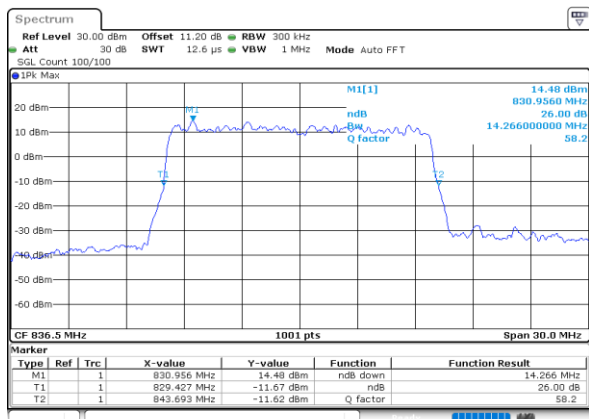

Middle Channel / 15MHz / 16QAM

Date: 13 JUN 2020 22:42:58