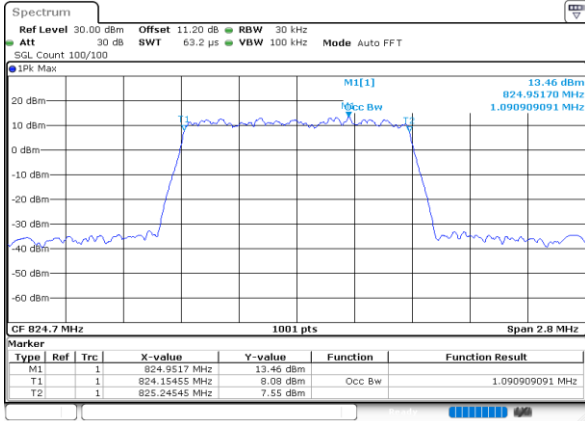

Highest Channel / 10MHz / QPSK

Date: 13 JUN 2020 22:19:18

Highest Channel / 10MHz / 16QAM

Date: 13 JUN 2020 22:19:29

LTE Band 26

Lowest Channel / 15MHz / QPSK

Date: 13 JUN 2020 22:37:23

Lowest Channel / 15MHz / 16QAM

Date: 13 JUN 2020 22:37:34

Middle Channel / 15MHz / QPSK

Date: 13 JUN 2020 22:42:34

Middle Channel / 15MHz / 16QAM

Date: 13 JUN 2020 22:42:46

Highest Channel / 15MHz / QPSK

Date: 13 JUN 2020 22:44:52

Highest Channel / 15MHz / 16QAM

Date: 13 JUN 2020 22:44:54

LTE Band 26

Lowest Channel / 1.4MHz / 64QAM

Date: 13 JUN 2020 21:07:00

Lowest Channel / 3MHz / 64QAM

Date: 13 JUN 2020 21:17:06

Middle Channel / 1.4MHz / 64QAM

Date: 13 JUN 2020 21:11:20