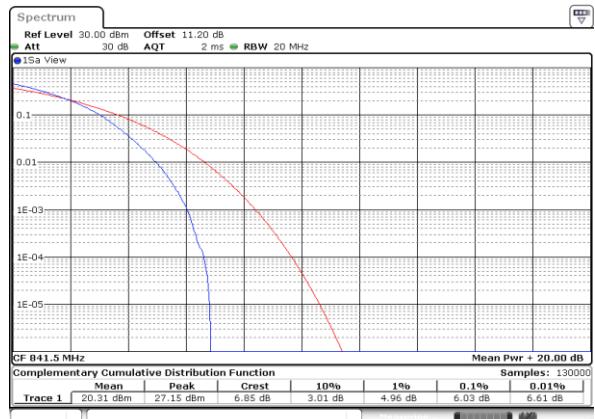

Highest Channel / Full RB

Date: 13 JUN 2020 22:51:49