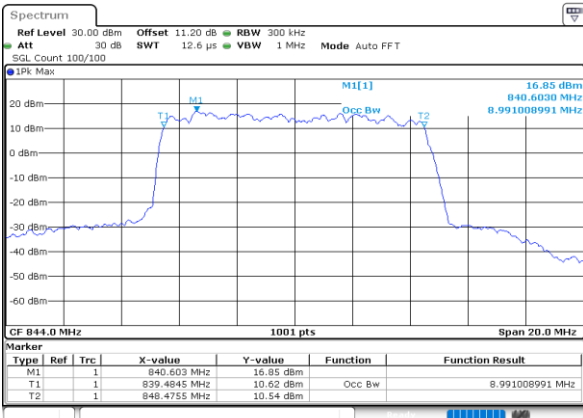

Date: 13 JUN 2020 21:56:20

Middle Channel / 5MHz / 16QAM

Date: 13 JUN 2020 21:56:32

Highest Channel / 5MHz / QPSK

Date: 13 JUN 2020 21:58:38

Highest Channel / 5MHz / 16QAM

Date: 13 JUN 2020 21:58:49

LTE Band 26

Lowest Channel / 10MHz / QPSK

Date: 13 JUN 2020 22:11:43

Lowest Channel / 10MHz / 16QAM

Date: 13 JUN 2020 22:11:55

Middle Channel / 10MHz / QPSK

Date: 13 JUN 2020 22:17:00

Middle Channel / 10MHz / 16QAM

Date: 13 JUN 2020 22:17:12

Highest Channel / 10MHz / QPSK

Date: 13 JUN 2020 22:19:18

Highest Channel / 10MHz / 16QAM

Date: 13 JUN 2020 22:19:29

LTE Band 26

Lowest Channel / 15MHz / QPSK

Date: 13 JUN 2020 22:37:23

Lowest Channel / 15MHz / 16QAM