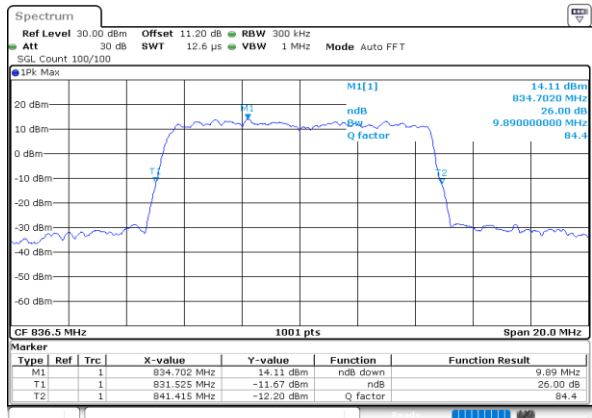

Middle Channel / 3MHz / 64QAM

Date: 13 JUN 2020 21:21:46

Highest Channel / 1.4MHz / 64QAM

Date: 13 JUN 2020 21:12:48

Highest Channel / 3MHz / 64QAM

Date: 13 JUN 2020 21:22:54

LTE Band 26

Lowest Channel / 5MHz / 64QAM

Date: 13 JUN 2020 22:05:29

Lowest Channel / 10MHz / 64QAM

Date: 13 JUN 2020 22:12:46

Middle Channel / 5MHz / 64QAM

Date: 13 JUN 2020 22:08:07

Middle Channel / 10MHz / 64QAM

Date: 13 JUN 2020 22:12:25

Highest Channel / 5MHz / 64QAM

Date: 13 JUN 2020 22:09:16

Highest Channel / 10MHz / 64QAM

Date: 13 JUN 2020 22:12:33

LTE Band 26

Lowest Channel / 15MHz / 64QAM

Middle Channel / 15MHz / 64QAM

Highest Channel / 15MHz / 64QAM

Occupied Bandwidth