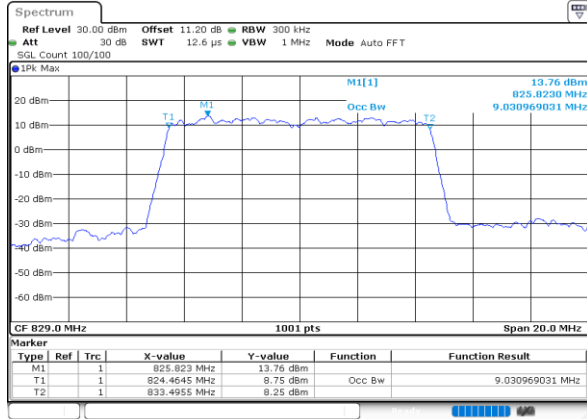

Date: 13 JUN 2020 22:44:54

LTE Band 26

Lowest Channel / 1.4MHz / 64QAM

Date: 13 JUN 2020 21:07:00

Lowest Channel / 3MHz / 64QAM

Date: 13 JUN 2020 21:17:06

Middle Channel / 1.4MHz / 64QAM

Date: 13 JUN 2020 21:11:20

Middle Channel / 3MHz / 64QAM

Date: 13 JUN 2020 21:21:34

Highest Channel / 1.4MHz / 64QAM

Date: 13 JUN 2020 21:12:37

Highest Channel / 3MHz / 64QAM

Date: 13 JUN 2020 21:22:43

LTE Band 26

Lowest Channel / 5MHz / 64QAM

Date: 13 JUN 2020 22:05:17

Lowest Channel / 10MHz / 64QAM

Date: 13 JUN 2020 22:14:35

Middle Channel / 5MHz / 64QAM

Date: 13 JUN 2020 22:07:56

Middle Channel / 10MHz / 64QAM

Date: 13 JUN 2020 22:12:13

Highest Channel / 5MHz / 64QAM

Date: 13 JUN 2020 22:09:04

Highest Channel / 10MHz / 64QAM

Date: 13 JUN 2020 22:18:21

LTE Band 26

Lowest Channel / 15MHz / 64QAM

Date: 13 JUN 2020 22:31:00

Middle Channel / 15MHz / 64QAM

Date: 13 JUN 2020 22:33:36