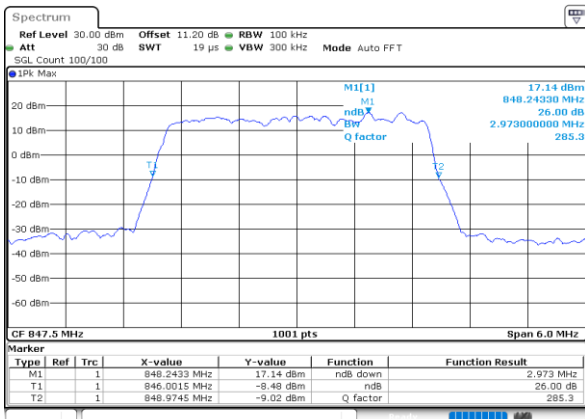

Date: 13 JUN 2020 20:56:08

Highest Channel / 1.4MHz / QPSK

Date: 13 JUN 2020 20:58:37

Highest Channel / 1.4MHz / 16QAM

Date: 13 JUN 2020 20:58:25

LTE Band 26

Lowest Channel / 3MHz / QPSK

Date: 13 JUN 2020 21:27:47

Lowest Channel / 3MHz / 16QAM

Date: 13 JUN 2020 21:27:35

Middle Channel / 3MHz / QPSK

Date: 13 JUN 2020 21:36:44

Middle Channel / 3MHz / 16QAM

Date: 13 JUN 2020 21:36:32

Highest Channel / 3MHz / QPSK

Date: 13 JUN 2020 21:39:02

Highest Channel / 3MHz / 16QAM

Date: 13 JUN 2020 21:38:50

LTE Band 26

Lowest Channel / 5MHz / QPSK

Date: 13 JUN 2020 21:47:59

Lowest Channel / 5MHz / 16QAM

Date: 13 JUN 2020 21:47:47

Middle Channel / 5MHz / QPSK