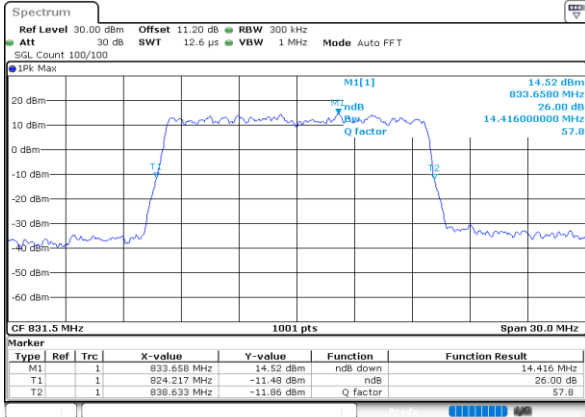

Highest Channel / 10MHz / QPSK

Date: 13 JUN 2020 22:19:53

Highest Channel / 10MHz / 16QAM

Date: 13 JUN 2020 22:19:41

LTE Band 26

Lowest Channel / 15MHz / QPSK

Date: 13 JUN 2020 22:37:57

Lowest Channel / 15MHz / 16QAM