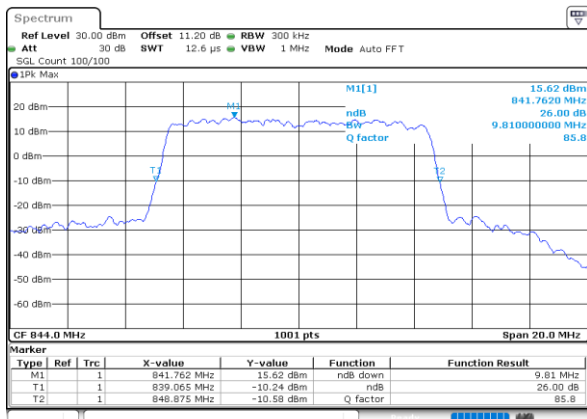

Lowest Channel / 10MHz / QPSK

Date: 13 JUN 2020 22:12:18

Lowest Channel / 10MHz / 16QAM

Date: 13 JUN 2020 22:12:07

Middle Channel / 10MHz / QPSK

Date: 13 JUN 2020 22:17:35

Middle Channel / 10MHz / 16QAM

Date: 13 JUN 2020 22:17:23

Highest Channel / 10MHz / QPSK

Date: 13 JUN 2020 22:19:53

Highest Channel / 10MHz / 16QAM

Date: 13 JUN 2020 22:19:41

LTE Band 26

Lowest Channel / 15MHz / QPSK

Date: 13 JUN 2020 22:37:57

Lowest Channel / 15MHz / 16QAM