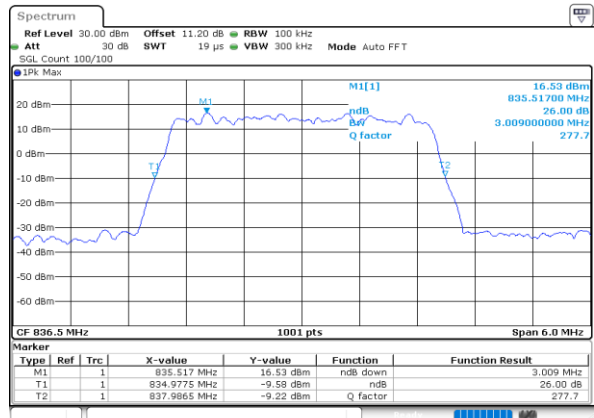

Lowest Channel / 3MHz / 16QAM

Date: 13 JUN 2020 21:27:35

Middle Channel / 3MHz / QPSK

Date: 13 JUN 2020 21:36:44

Middle Channel / 3MHz / 16QAM

Date: 13 JUN 2020 21:36:32

Highest Channel / 3MHz / QPSK

Date: 13 JUN 2020 21:39:02