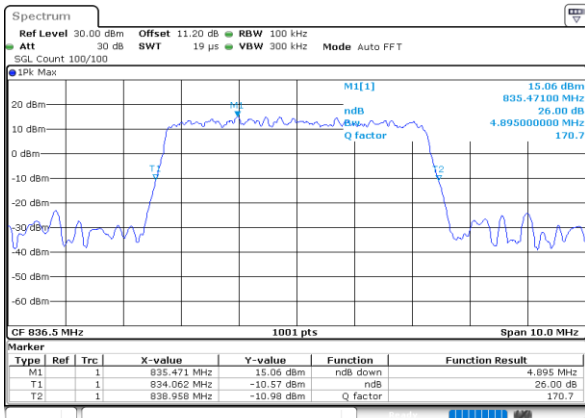

Highest Channel / 3MHz / 16QAM

Date: 13 JUN 2020 21:38:50

LTE Band 26

Lowest Channel / 5MHz / QPSK

Date: 13 JUN 2020 21:47:59

Lowest Channel / 5MHz / 16QAM

Date: 13 JUN 2020 21:47:47

Middle Channel / 5MHz / QPSK

Date: 13 JUN 2020 21:56:56

Middle Channel / 5MHz / 16QAM

Date: 13 JUN 2020 21:56:44

Highest Channel / 5MHz / QPSK

Date: 13 JUN 2020 21:59:13

Highest Channel / 5MHz / 16QAM

Date: 13 JUN 2020 21:59:01

LTE Band 26