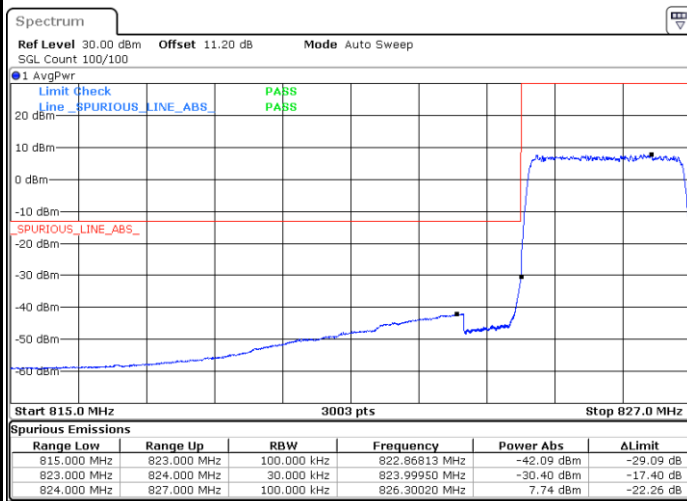

Date: 13.JUN.2020 21:14:28

Lowest Band Edge / Full RB

Date: 13.JUN.2020 21:08:51

Highest Band Edge / Full RB

Date: 13.JUN.2020 21:16:08

LTE Band 26 / 3MHz / QPSK

Lowest Band Edge / 1RB

Date: 13.JUN.2020 21:34:26

Highest Band Edge / 1 RB

Date: 13.JUN.2020 21:40:41

Lowest Band Edge / Full RB

Date: 13.JUN.2020 21:29:26

Highest Band Edge / Full RB

Date: 13.JUN.2020 21:45:41

LTE Band 26 / 3MHz / 16QAM

Lowest Band Edge / 1 RB

Date: 13.JUN.2020 21:32:46

Highest Band Edge / 1 RB

Date: 13.JUN.2020 21:42:21

Lowest Band Edge / Full RB

Date: 13.JUN.2020 21:31:06

Highest Band Edge / Full RB

Date: 13.JUN.2020 21:44:01