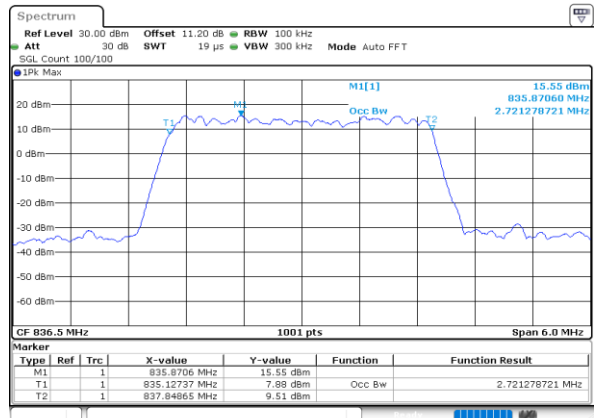

Date: 13 JUN 2020 20:55:56

Highest Channel / 1.4MHz / QPSK

Date: 13 JUN 2020 20:58:02

Highest Channel / 1.4MHz / 16QAM

Date: 13 JUN 2020 20:58:14

LTE Band 26

Lowest Channel / 3MHz / QPSK

Date: 13 JUN 2020 21:27:11

Lowest Channel / 3MHz / 16QAM

Date: 13 JUN 2020 21:27:23

Middle Channel / 3MHz / QPSK

Date: 13 JUN 2020 21:36:09

Middle Channel / 3MHz / 16QAM

Date: 13 JUN 2020 21:36:20

Highest Channel / 3MHz / QPSK

Date: 13 JUN 2020 21:38:26