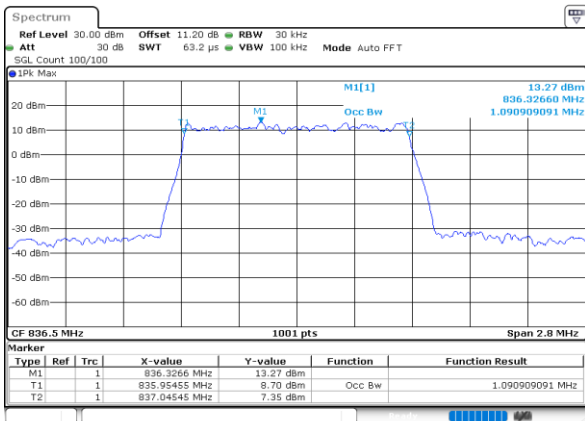

Date: 13 JUN 2020 22:44:54

LTE Band 26

Lowest Channel / 1.4MHz / 64QAM

Date: 13 JUN 2020 21:07:00

Lowest Channel / 3MHz / 64QAM

Date: 13 JUN 2020 21:17:06

Middle Channel / 1.4MHz / 64QAM

Date: 13 JUN 2020 21:11:20

Middle Channel / 3MHz / 64QAM

Date: 13 JUN 2020 21:21:34

Highest Channel / 1.4MHz / 64QAM

Date: 13 JUN 2020 21:12:37

Highest Channel / 3MHz / 64QAM

Date: 13 JUN 2020 21:22:43

LTE Band 26

Lowest Channel / 5MHz / 64QAM