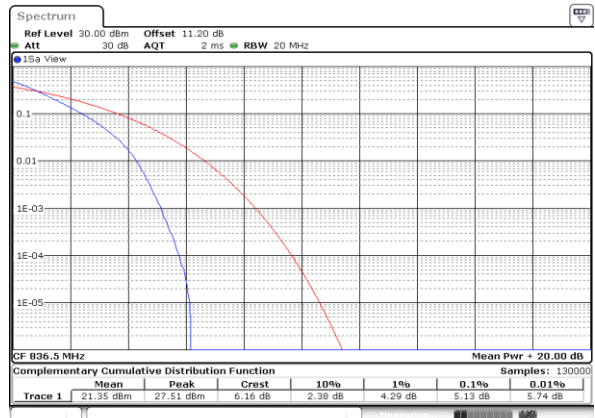

LTE Band 26 / 15MHz / QPSK

Lowest Channel / 1RB

Date: 13 JUN 2020 22:50:44

Lowest Channel / Full RB

Date: 13 JUN 2020 22:50:11

Middle Channel / 1RB

Date: 13 JUN 2020 22:50:54

Middle Channel / Full RB

Date: 13 JUN 2020 22:51:27

Highest Channel / 1RB

Date: 13 JUN 2020 22:52:12

Highest Channel / Full RB

Date: 13 JUN 2020 22:51:38

LTE Band 26 / 15MHz / 16QAM

Lowest Channel / 1RB

Date: 13 JUN 2020 22:50:33