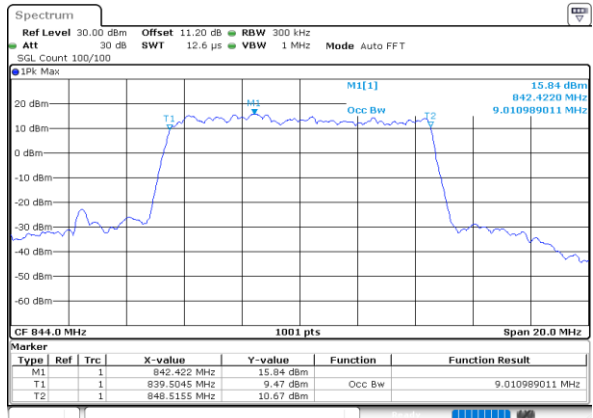

Date: 13 JUN 2020 21:56:20

Middle Channel / 5MHz / 16QAM

Date: 13 JUN 2020 21:56:32

Highest Channel / 5MHz / QPSK

Date: 13 JUN 2020 21:58:38

Highest Channel / 5MHz / 16QAM

Date: 13 JUN 2020 21:58:49

LTE Band 26

Lowest Channel / 10MHz / QPSK

Date: 13 JUN 2020 22:11:43

Lowest Channel / 10MHz / 16QAM

Date: 13 JUN 2020 22:11:55

Middle Channel / 10MHz / QPSK

Date: 13 JUN 2020 22:17:00

Middle Channel / 10MHz / 16QAM

Date: 13 JUN 2020 22:17:12

Highest Channel / 10MHz / QPSK

Date: 13 JUN 2020 22:19:18

Highest Channel / 10MHz / 16QAM

Date: 13 JUN 2020 22:19:29

LTE Band 26

Lowest Channel / 15MHz / QPSK

Date: 13 JUN 2020 22:37:23

Lowest Channel / 15MHz / 16QAM