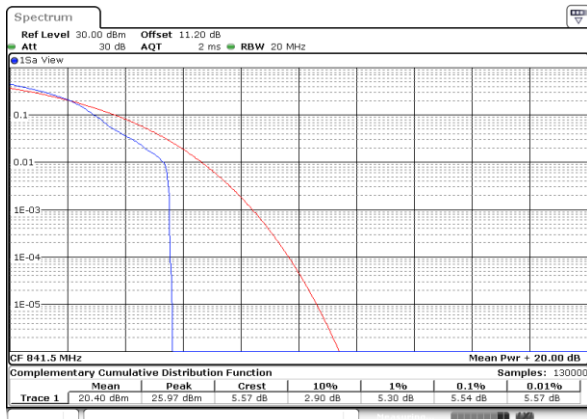

Lowest Channel / Full RB

Date: 13 JUN 2020 22:50:23

Middle Channel / 1RB

Date: 13 JUN 2020 22:51:04

Middle Channel / Full RB

Date: 13 JUN 2020 22:51:16

Highest Channel / 1RB

Date: 13 JUN 2020 22:52:01

Highest Channel / Full RB

Date: 13 JUN 2020 22:51:49

LTE Band 26 / 15MHz / 64QAM

Lowest Channel / 1RB

Date: 13 JUN 2020 22:52:05

Lowest Channel / Full RB

Date: 13 JUN 2020 22:52:24

Middle Channel / 1RB