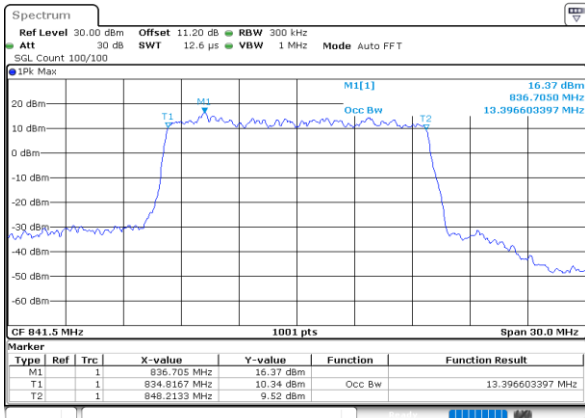

Highest Channel / 10MHz / QPSK

Date: 13 JUN 2020 22:19:18

Highest Channel / 10MHz / 16QAM

Date: 13 JUN 2020 22:19:29

LTE Band 26

Lowest Channel / 15MHz / QPSK

Date: 13 JUN 2020 22:37:23

Lowest Channel / 15MHz / 16QAM

Date: 13 JUN 2020 22:37:34

Middle Channel / 15MHz / QPSK

Date: 13 JUN 2020 22:42:34

Middle Channel / 15MHz / 16QAM

Date: 13 JUN 2020 22:42:46

Highest Channel / 15MHz / QPSK

Date: 13 JUN 2020 22:44:52

Highest Channel / 15MHz / 16QAM

Date: 13 JUN 2020 22:44:54

LTE Band 26

Lowest Channel / 1.4MHz / 64QAM

Date: 13 JUN 2020 21:07:00

Lowest Channel / 3MHz / 64QAM

Date: 13 JUN 2020 21:17:06

Middle Channel / 1.4MHz / 64QAM

Date: 13 JUN 2020 21:11:20

Middle Channel / 3MHz / 64QAM

Date: 13 JUN 2020 21:21:34

Highest Channel / 1.4MHz / 64QAM

Date: 13 JUN 2020 21:12:37

Highest Channel / 3MHz / 64QAM

Date: 13 JUN 2020 21:22:43

LTE Band 26

Lowest Channel / 5MHz / 64QAM