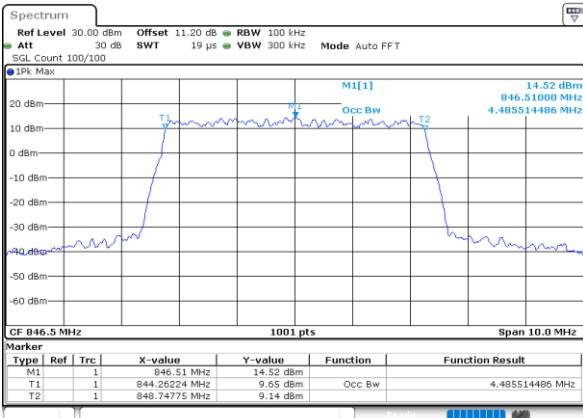

Highest Channel / 3MHz / 16QAM

Date: 13 JUN 2020 21:38:38

LTE Band 26

Lowest Channel / 5MHz / QPSK

Date: 13 JUN 2020 21:47:23

Lowest Channel / 5MHz / 16QAM

Date: 13 JUN 2020 21:47:35

Middle Channel / 5MHz / QPSK

Date: 13 JUN 2020 21:56:20

Middle Channel / 5MHz / 16QAM

Date: 13 JUN 2020 21:56:32

Highest Channel / 5MHz / QPSK

Date: 13 JUN 2020 21:58:38

Highest Channel / 5MHz / 16QAM

Date: 13 JUN 2020 21:58:49

LTE Band 26