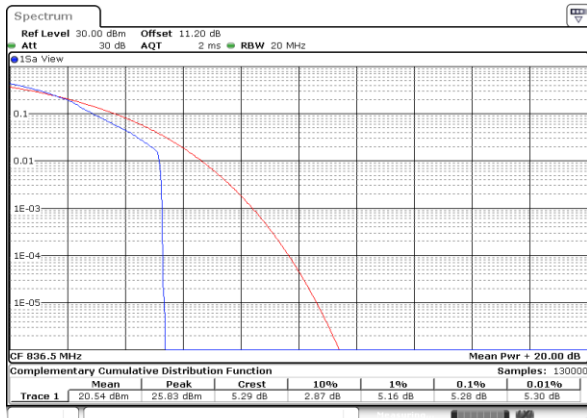

Middle Channel / 1RB

Date: 13 JUN 2020 22:51:04