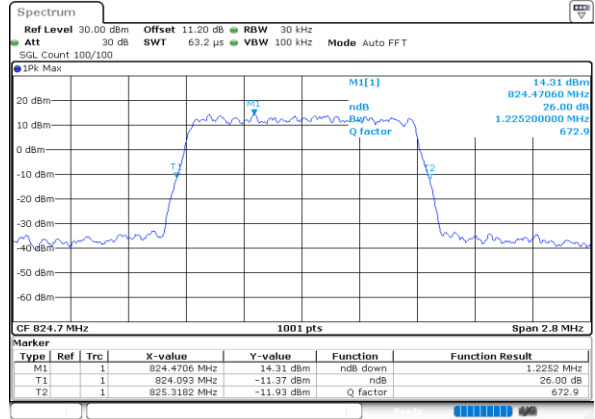

Lowest Channel / 1.4MHz / 16QAM

Date: 13 JUN 2020 20:47:09