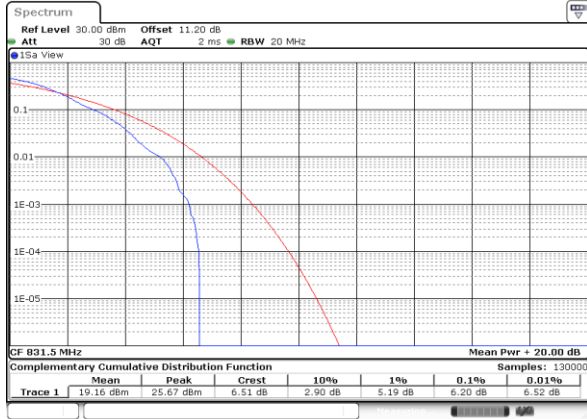

Highest Channel / Full RB

Date: 13 JUN 2020 22:51:49

LTE Band 26 / 15MHz / 64QAM

Lowest Channel / 1RB

Date: 13 JUN 2020 22:52:05

Lowest Channel / Full RB

Date: 13 JUN 2020 22:52:24

Middle Channel / 1RB

Date: 13 JUN 2020 22:52:46

Middle Channel / Full RB

Date: 13 JUN 2020 22:52:57

Highest Channel / 1RB

Date: 13 JUN 2020 22:53:18

Highest Channel / Full RB

Date: 13 JUN 2020 22:53:07

26dB Bandwidth

Mode	LTE Band 26 : 26dB BW(MHz)											
BW	1.4MHz		3MHz		5MHz		10MHz		15MHz		20MHz	
Mod.	QPSK	16QAM	QPSK	16QAM	QPSK	16QAM	QPSK	16QAM	QPSK	16QAM	QPSK	16QAM
Lowest CH	1.23	1.23	2.99	3.01	4.89	4.84	9.69	9.65	14.42	14.45	-	-
Middle CH	1.22	1.23	3.03	3.01	4.90	4.93	9.81	9.81	14.36	14.27	-	-
Highest CH	1.22	1.22	2.97	3.04	4.86	4.89	9.81	9.87	14.21	14.39	-	-
Mode	LTE Band 26 : 26dB BW(MHz)											
BW	1.4MHz		3MHz		5MHz		10MHz		15MHz		20MHz	
Mod.	64QAM		64QAM		64QAM		64QAM		64QAM		64QAM	
Lowest CH	1.22	-	3.04	-	4.87	-	9.73	-	14.39	-	-	-
Middle CH	1.22	-	2.98	-	4.93	-	9.89	-	14.24	-	-	-
Highest CH	1.23	-	3.02	-	4.89	-	9.81	-	14.42	-	-	-