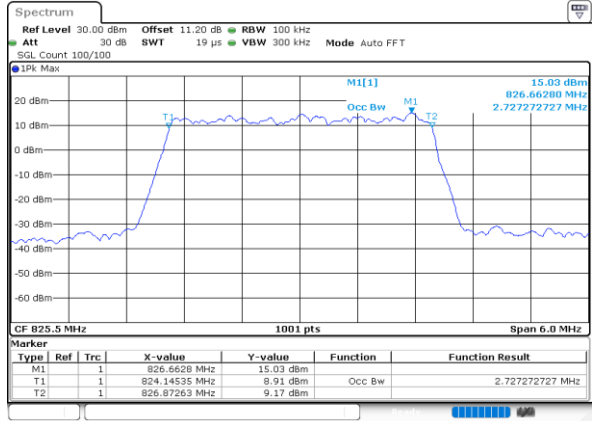

Date: 13 JUN 2020 22:44:54

LTE Band 26

Lowest Channel / 1.4MHz / 64QAM

Date: 13 JUN 2020 21:07:00

Lowest Channel / 3MHz / 64QAM

Date: 13 JUN 2020 21:17:06

Middle Channel / 1.4MHz / 64QAM

Date: 13 JUN 2020 21:11:20

Middle Channel / 3MHz / 64QAM

Date: 13 JUN 2020 21:21:34

Highest Channel / 1.4MHz / 64QAM

Date: 13 JUN 2020 21:12:37

Highest Channel / 3MHz / 64QAM

Date: 13 JUN 2020 21:22:43

LTE Band 26

Lowest Channel / 5MHz / 64QAM