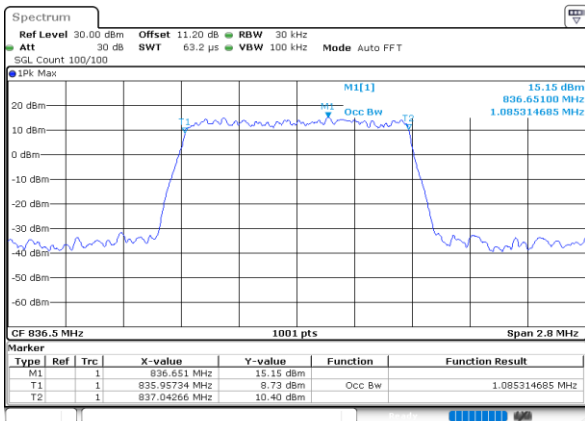

Mode	LTE Band 26 : 99%OBW(MHz)											
BW	1.4MHz		3MHz		5MHz		10MHz		15MHz		20MHz	
Mod.	QPSK	16QAM	QPSK	16QAM	QPSK	16QAM	QPSK	16QAM	QPSK	16QAM	QPSK	16QAM
Lowest CH	1.09	1.09	2.71	2.70	4.50	4.48	9.05	9.01	13.55	13.37	-	-
Middle CH	1.09	1.09	2.72	2.72	4.48	4.49	9.03	9.01	13.49	13.43	-	-
Highest CH	1.09	1.09	2.72	2.74	4.49	4.50	8.99	9.01	13.40	13.40	-	-
Mode	LTE Band 26 : 99%OBW(MHz)											
BW	1.4MHz		3MHz		5MHz		10MHz		15MHz		20MHz	
Mod.	64QAM		64QAM		64QAM		64QAM		64QAM		64QAM	
Lowest CH	1.09	-	2.73	-	4.49	-	9.03	-	13.43	-	-	-
Middle CH	1.09	-	2.72	-	4.49	-	8.99	-	13.40	-	-	-
Highest CH	1.09	-	2.72	-	4.48	-	9.09	-	13.40	-	-	-

LTE Band 26

Lowest Channel / 1.4MHz / QPSK

Date: 13 JUN 2020 20:46:46

Lowest Channel / 1.4MHz / 16QAM

Date: 13 JUN 2020 20:46:57

Middle Channel / 1.4MHz / QPSK

Date: 13 JUN 2020 20:55:45

Middle Channel / 1.4MHz / 16QAM

Date: 13 JUN 2020 20:55:56

Highest Channel / 1.4MHz / QPSK

Date: 13 JUN 2020 20:58:02

Highest Channel / 1.4MHz / 16QAM

Date: 13 JUN 2020 20:58:14

LTE Band 26

Lowest Channel / 3MHz / QPSK

Date: 13 JUN 2020 21:27:11