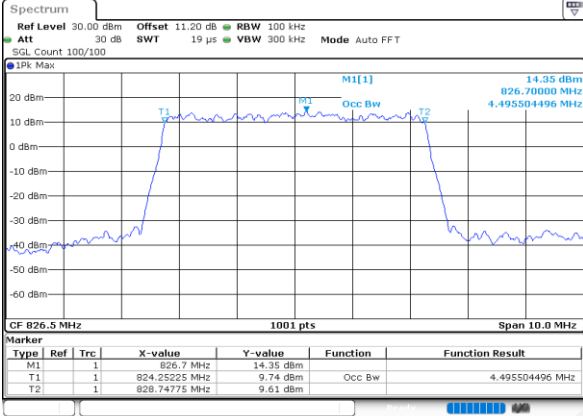

Highest Channel / 3MHz / 16QAM

Date: 13 JUN 2020 21:38:38

LTE Band 26

Lowest Channel / 5MHz / QPSK

Date: 13 JUN 2020 21:47:23

Lowest Channel / 5MHz / 16QAM

Date: 13 JUN 2020 21:47:35

Middle Channel / 5MHz / QPSK

Date: 13 JUN 2020 21:56:20

Middle Channel / 5MHz / 16QAM

Date: 13 JUN 2020 21:56:32

Highest Channel / 5MHz / QPSK

Date: 13 JUN 2020 21:58:38

Highest Channel / 5MHz / 16QAM

Date: 13 JUN 2020 21:58:49

LTE Band 26