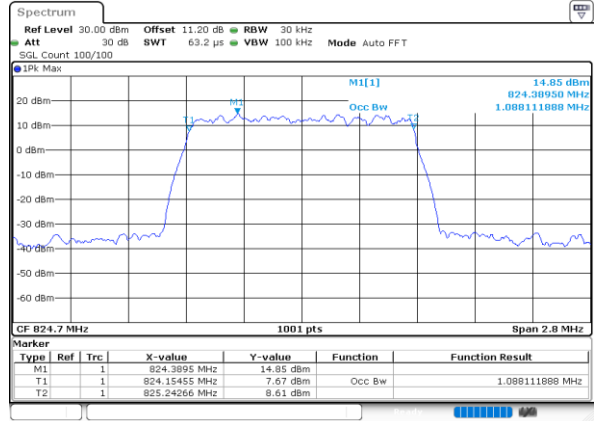

Lowest Channel / 1.4MHz / 16QAM

Date: 13 JUN 2020 20:46:57