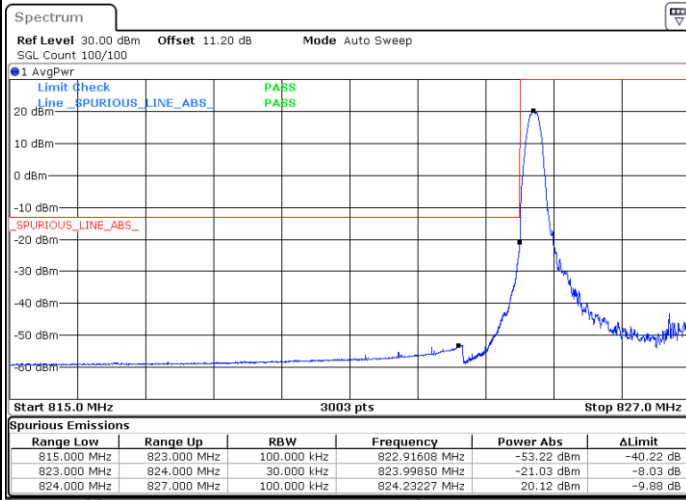

Highest Channel / 15MHz / 64QAM

Date: 13 JUN 2020 22:34:44

Conducted Band Edge

LTE Band 26 / 1.4MHz / 16QAM

Lowest Band Edge / 1 RB

Date: 13.JUN.2020 20:52:23

Highest Band Edge / 1 RB

Date: 13.JUN.2020 21:01:57

Lowest Band Edge / Full RB

Date: 13.JUN.2020 20:50:43

Highest Band Edge / Full RB

Date: 13.JUN.2020 21:03:37

LTE Band 26 / 1.4MHz / 64QAM

Lowest Band Edge / 1 RB

Date: 13.JUN.2020 21:10:31

Highest Band Edge / 1 RB

Date: 13.JUN.2020 21:14:28

Lowest Band Edge / Full RB

Date: 13.JUN.2020 21:08:51

Highest Band Edge / Full RB

Date: 13.JUN.2020 21:16:08

LTE Band 26 / 3MHz / QPSK

Lowest Band Edge / 1RB

Date: 13.JUN.2020 21:34:26

Highest Band Edge / 1 RB

Date: 13.JUN.2020 21:40:41

Lowest Band Edge / Full RB

Date: 13.JUN.2020 21:29:26

Highest Band Edge / Full RB

Date: 13.JUN.2020 21:45:41

LTE Band 26 / 3MHz / 16QAM

Lowest Band Edge / 1 RB