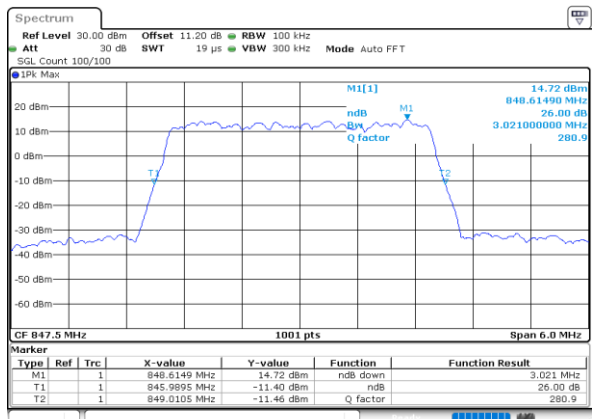

Middle Channel / 3MHz / 64QAM

Date: 13 JUN 2020 21:21:46

Highest Channel / 1.4MHz / 64QAM

Date: 13 JUN 2020 21:12:48

Highest Channel / 3MHz / 64QAM

Date: 13 JUN 2020 21:22:54

LTE Band 26

Lowest Channel / 5MHz / 64QAM