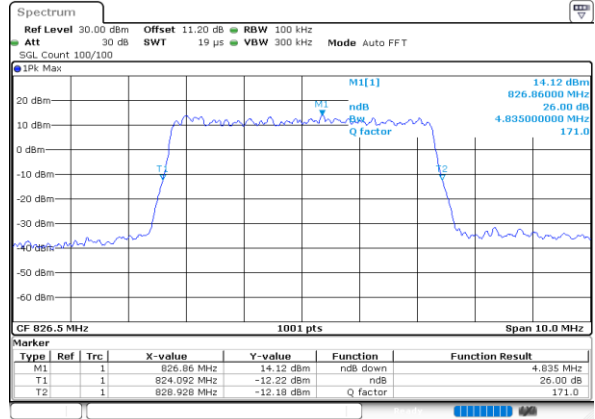

Highest Channel / 3MHz / 16QAM

Date: 13 JUN 2020 21:38:50

LTE Band 26

Lowest Channel / 5MHz / QPSK

Date: 13 JUN 2020 21:47:59

Lowest Channel / 5MHz / 16QAM

Date: 13 JUN 2020 21:47:47

Middle Channel / 5MHz / QPSK

Date: 13 JUN 2020 21:56:56

Middle Channel / 5MHz / 16QAM

Date: 13 JUN 2020 21:56:44

Highest Channel / 5MHz / QPSK

Date: 13 JUN 2020 21:59:13

Highest Channel / 5MHz / 16QAM

Date: 13 JUN 2020 21:59:01

LTE Band 26