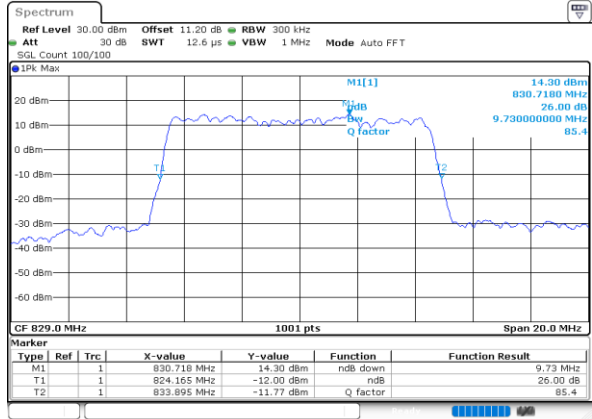

Lowest Channel / 10MHz / 64QAM

Date: 13 JUN 2020 22:12:46