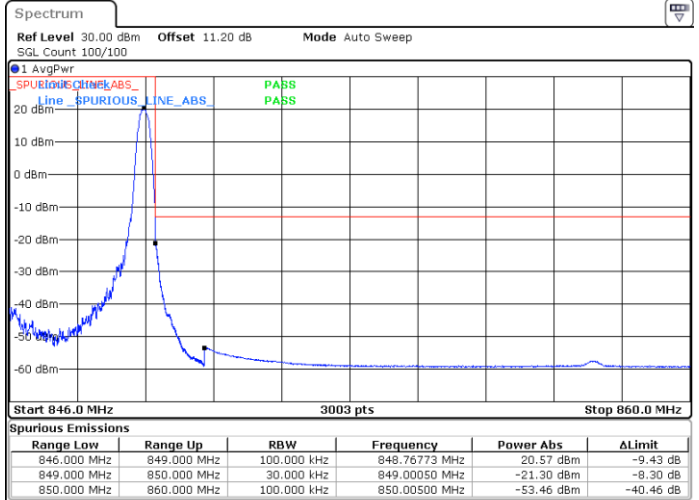

Highest Channel / 15MHz / 64QAM

Date: 13 JUN 2020 22:34:44

Conducted Band Edge

LTE Band 26 / 1.4MHz / 16QAM

Lowest Band Edge / 1 RB

Date: 13.JUN.2020 20:52:23

Highest Band Edge / 1 RB

Date: 13.JUN.2020 21:01:57

Lowest Band Edge / Full RB

Date: 13.JUN.2020 20:50:43

Highest Band Edge / Full RB

Date: 13.JUN.2020 21:03:37

LTE Band 26 / 1.4MHz / 64QAM

Lowest Band Edge / 1 RB

Date: 13.JUN.2020 21:10:31

Highest Band Edge / 1 RB

Date: 13.JUN.2020 21:14:28

Lowest Band Edge / Full RB

Date: 13.JUN.2020 21:08:51

Highest Band Edge / Full RB

Date: 13.JUN.2020 21:16:08

LTE Band 26 / 3MHz / QPSK

Lowest Band Edge / 1RB

Date: 13.JUN.2020 21:34:26

Highest Band Edge / 1 RB

Date: 13.JUN.2020 21:40:41

Lowest Band Edge / Full RB

Date: 13.JUN.2020 21:29:26

Highest Band Edge / Full RB

Date: 13.JUN.2020 21:45:41

LTE Band 26 / 3MHz / 16QAM

Lowest Band Edge / 1 RB