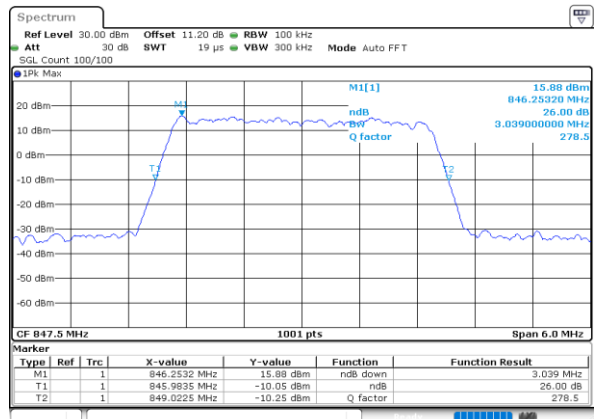

Date: 13 JUN 2020 20:56:08

Highest Channel / 1.4MHz / QPSK

Date: 13 JUN 2020 20:58:37

Highest Channel / 1.4MHz / 16QAM

Date: 13 JUN 2020 20:58:25

LTE Band 26

Lowest Channel / 3MHz / QPSK

Date: 13 JUN 2020 21:27:47

Lowest Channel / 3MHz / 16QAM

Date: 13 JUN 2020 21:27:35

Middle Channel / 3MHz / QPSK

Date: 13 JUN 2020 21:36:44

Middle Channel / 3MHz / 16QAM

Date: 13 JUN 2020 21:36:32

Highest Channel / 3MHz / QPSK

Date: 13 JUN 2020 21:39:02

Highest Channel / 3MHz / 16QAM

Date: 13 JUN 2020 21:38:50

LTE Band 26

Lowest Channel / 5MHz / QPSK

Date: 13 JUN 2020 21:47:59

Lowest Channel / 5MHz / 16QAM

Date: 13 JUN 2020 21:47:47

Middle Channel / 5MHz / QPSK