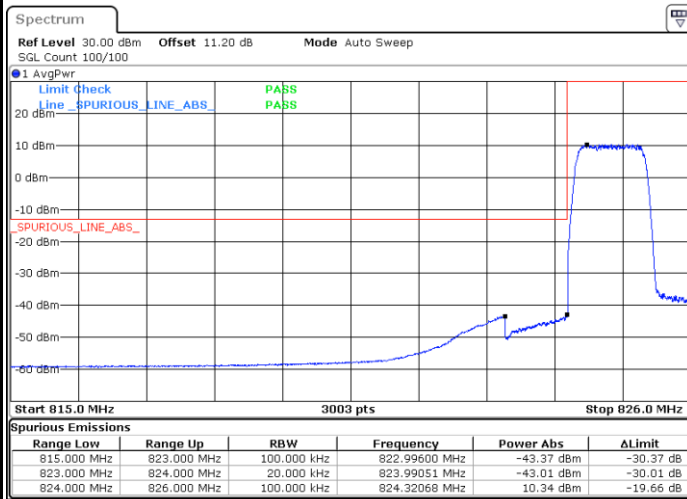

Highest Channel / 15MHz / 64QAM

Date: 13 JUN 2020 22:34:44

Conducted Band Edge

LTE Band 26 / 1.4MHz / 16QAM

Lowest Band Edge / 1 RB

Date: 13.JUN.2020 20:52:23

Highest Band Edge / 1 RB

Date: 13.JUN.2020 21:01:57

Lowest Band Edge / Full RB

Date: 13.JUN.2020 20:50:43

Highest Band Edge / Full RB

Date: 13.JUN.2020 21:03:37

LTE Band 26 / 1.4MHz / 64QAM

Lowest Band Edge / 1 RB

Date: 13.JUN.2020 21:10:31

Highest Band Edge / 1 RB

Date: 13.JUN.2020 21:14:28

Lowest Band Edge / Full RB

Date: 13.JUN.2020 21:08:51

Highest Band Edge / Full RB

Date: 13.JUN.2020 21:16:08

LTE Band 26 / 3MHz / QPSK

Lowest Band Edge / 1RB

Date: 13.JUN.2020 21:34:26

Highest Band Edge / 1 RB

Date: 13.JUN.2020 21:40:41

Lowest Band Edge / Full RB

Date: 13.JUN.2020 21:29:26

Highest Band Edge / Full RB

Date: 13.JUN.2020 21:45:41

LTE Band 26 / 3MHz / 16QAM

Lowest Band Edge / 1 RB