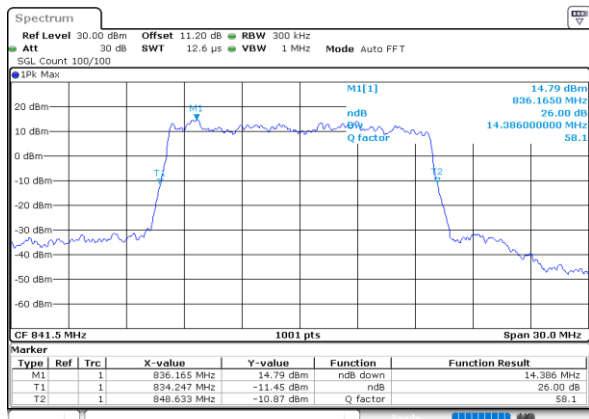

Highest Channel / 10MHz / QPSK

Date: 13 JUN 2020 22:19:53

Highest Channel / 10MHz / 16QAM

Date: 13 JUN 2020 22:19:41

LTE Band 26

Lowest Channel / 15MHz / QPSK

Date: 13 JUN 2020 22:37:57

Lowest Channel / 15MHz / 16QAM

Date: 13 JUN 2020 22:37:45

Middle Channel / 15MHz / QPSK

Date: 13 JUN 2020 22:43:10

Middle Channel / 15MHz / 16QAM

Date: 13 JUN 2020 22:42:58

Highest Channel / 15MHz / QPSK

Date: 13 JUN 2020 22:45:27

Highest Channel / 15MHz / 16QAM