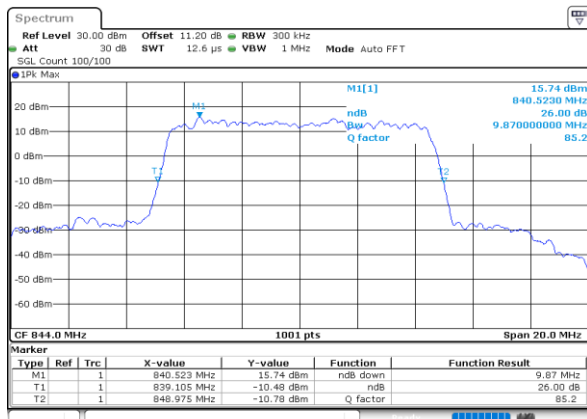

Lowest Channel / 10MHz / QPSK

Date: 13 JUN 2020 22:12:18

Lowest Channel / 10MHz / 16QAM

Date: 13 JUN 2020 22:12:07

Middle Channel / 10MHz / QPSK

Date: 13 JUN 2020 22:17:35

Middle Channel / 10MHz / 16QAM

Date: 13 JUN 2020 22:17:23

Highest Channel / 10MHz / QPSK

Date: 13 JUN 2020 22:19:53

Highest Channel / 10MHz / 16QAM

Date: 13 JUN 2020 22:19:41

LTE Band 26

Lowest Channel / 15MHz / QPSK

Date: 13 JUN 2020 22:37:57

Lowest Channel / 15MHz / 16QAM