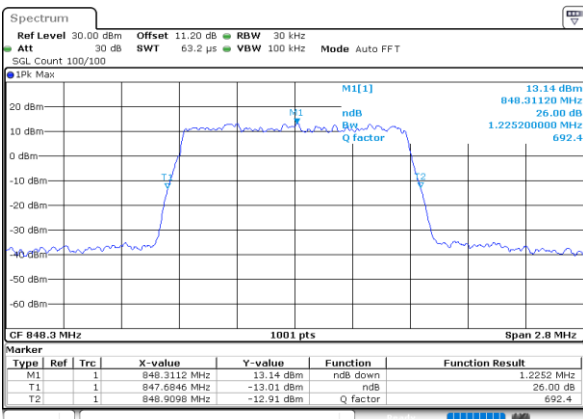

Date: 13 JUN 2020 22:45:16

LTE Band 26

Lowest Channel / 1.4MHz / 64QAM

Date: 13 JUN 2020 21:07:12

Lowest Channel / 3MHz / 64QAM

Date: 13 JUN 2020 21:17:18

Middle Channel / 1.4MHz / 64QAM

Date: 13 JUN 2020 21:11:40

Middle Channel / 3MHz / 64QAM

Date: 13 JUN 2020 21:21:46

Highest Channel / 1.4MHz / 64QAM

Date: 13 JUN 2020 21:12:48

Highest Channel / 3MHz / 64QAM

Date: 13 JUN 2020 21:22:54

LTE Band 26

Lowest Channel / 5MHz / 64QAM