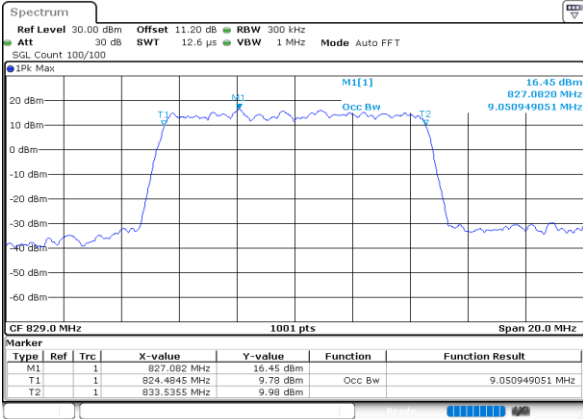

LTE Band 26

Lowest Channel / 10MHz / QPSK

Date: 13 JUN 2020 22:11:43