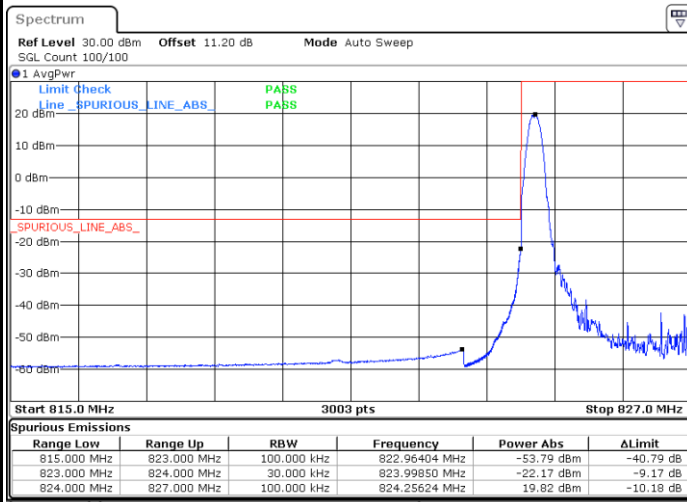

Date: 13.JUN.2020 21:14:28

Lowest Band Edge / Full RB

Date: 13.JUN.2020 21:08:51

Highest Band Edge / Full RB

Date: 13.JUN.2020 21:16:08

LTE Band 26 / 3MHz / QPSK

Lowest Band Edge / 1RB

Date: 13.JUN.2020 21:34:26

Highest Band Edge / 1 RB

Date: 13.JUN.2020 21:40:41

Lowest Band Edge / Full RB

Date: 13.JUN.2020 21:29:26

Highest Band Edge / Full RB

Date: 13.JUN.2020 21:45:41

LTE Band 26 / 3MHz / 16QAM

Lowest Band Edge / 1 RB

Date: 13.JUN.2020 21:32:46

Highest Band Edge / 1 RB

Date: 13.JUN.2020 21:42:21

Lowest Band Edge / Full RB

Date: 13.JUN.2020 21:31:06

Highest Band Edge / Full RB

Date: 13.JUN.2020 21:44:01