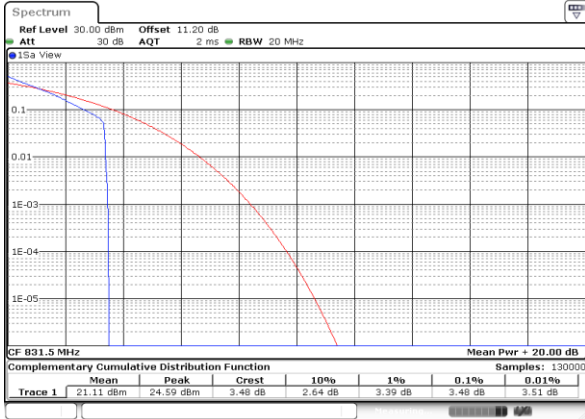

LTE Band 26 / 15MHz / QPSK

Lowest Channel / 1RB

Date: 13 JUN 2020 22:50:44

Lowest Channel / Full RB

Date: 13 JUN 2020 22:50:11

Middle Channel / 1RB

Date: 13 JUN 2020 22:50:54

Middle Channel / Full RB

Date: 13 JUN 2020 22:51:27

Highest Channel / 1RB

Date: 13 JUN 2020 22:52:12

Highest Channel / Full RB

Date: 13 JUN 2020 22:51:38

LTE Band 26 / 15MHz / 16QAM

Lowest Channel / 1RB

Date: 13 JUN 2020 22:50:33