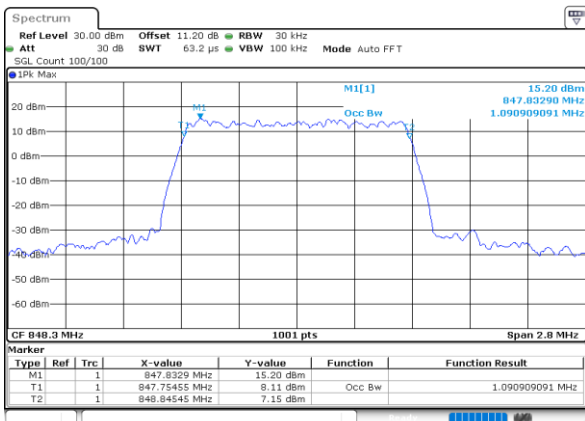

Mode	LTE Band 26 : 99%OBW(MHz)											
BW	1.4MHz		3MHz		5MHz		10MHz		15MHz		20MHz	
Mod.	QPSK	16QAM	QPSK	16QAM	QPSK	16QAM	QPSK	16QAM	QPSK	16QAM	QPSK	16QAM
Lowest CH	1.09	1.09	2.71	2.70	4.50	4.48	9.05	9.01	13.55	13.37	-	-
Middle CH	1.09	1.09	2.72	2.72	4.48	4.49	9.03	9.01	13.49	13.43	-	-
Highest CH	1.09	1.09	2.72	2.74	4.49	4.50	8.99	9.01	13.40	13.40	-	-
Mode	LTE Band 26 : 99%OBW(MHz)											
BW	1.4MHz		3MHz		5MHz		10MHz		15MHz		20MHz	
Mod.	64QAM		64QAM		64QAM		64QAM		64QAM		64QAM	
Lowest CH	1.09	-	2.73	-	4.49	-	9.03	-	13.43	-	-	-
Middle CH	1.09	-	2.72	-	4.49	-	8.99	-	13.40	-	-	-
Highest CH	1.09	-	2.72	-	4.48	-	9.09	-	13.40	-	-	-

LTE Band 26

Lowest Channel / 1.4MHz / QPSK

Date: 13 JUN 2020 20:46:46

Lowest Channel / 1.4MHz / 16QAM

Date: 13 JUN 2020 20:46:57

Middle Channel / 1.4MHz / QPSK

Date: 13 JUN 2020 20:55:45

Middle Channel / 1.4MHz / 16QAM

Date: 13 JUN 2020 20:55:56

Highest Channel / 1.4MHz / QPSK

Date: 13 JUN 2020 20:58:02

Highest Channel / 1.4MHz / 16QAM

Date: 13 JUN 2020 20:58:14

LTE Band 26

Lowest Channel / 3MHz / QPSK

Date: 13 JUN 2020 21:27:11