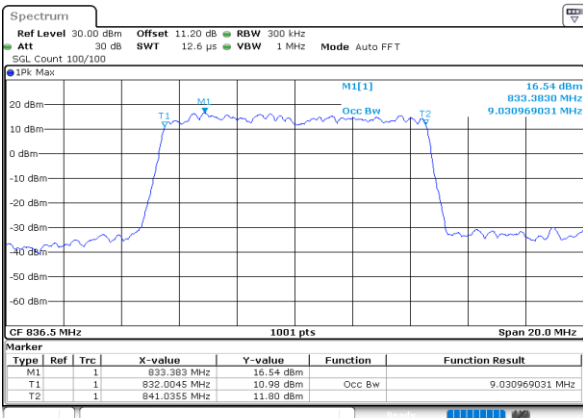

Date: 13 JUN 2020 21:56:20

Middle Channel / 5MHz / 16QAM

Date: 13 JUN 2020 21:56:32

Highest Channel / 5MHz / QPSK

Date: 13 JUN 2020 21:58:38

Highest Channel / 5MHz / 16QAM

Date: 13 JUN 2020 21:58:49

LTE Band 26

Lowest Channel / 10MHz / QPSK

Date: 13 JUN 2020 22:11:43

Lowest Channel / 10MHz / 16QAM

Date: 13 JUN 2020 22:11:55

Middle Channel / 10MHz / QPSK

Date: 13 JUN 2020 22:17:00

Middle Channel / 10MHz / 16QAM

Date: 13 JUN 2020 22:17:12

Highest Channel / 10MHz / QPSK

Date: 13 JUN 2020 22:19:18

Highest Channel / 10MHz / 16QAM

Date: 13 JUN 2020 22:19:29

LTE Band 26

Lowest Channel / 15MHz / QPSK

Date: 13 JUN 2020 22:37:23

Lowest Channel / 15MHz / 16QAM