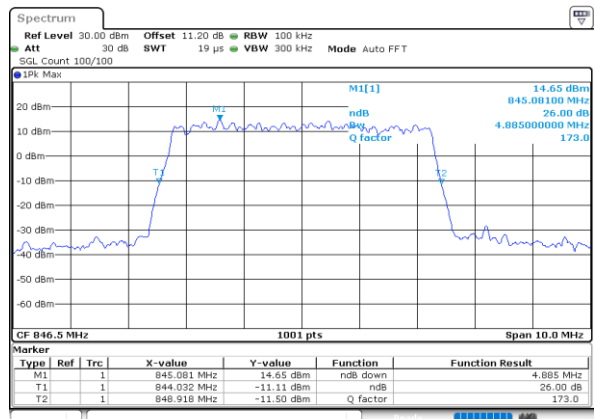

Date: 13 JUN 2020 21:56:56

Middle Channel / 5MHz / 16QAM

Date: 13 JUN 2020 21:56:44

Highest Channel / 5MHz / QPSK

Date: 13 JUN 2020 21:59:13

Highest Channel / 5MHz / 16QAM

Date: 13 JUN 2020 21:59:01

LTE Band 26