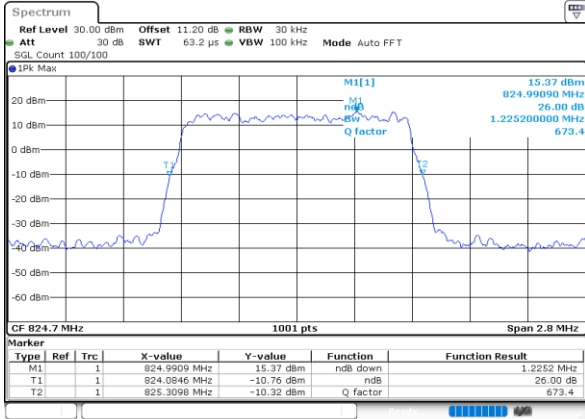

LTE Band 26

Lowest Channel / 1.4MHz / QPSK

Date: 13 JUN 2020 20:47:21