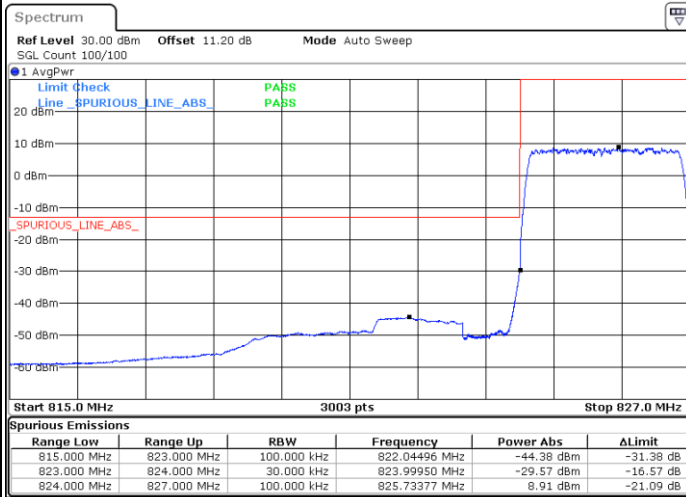

Highest Channel / 15MHz / 64QAM

Date: 13 JUN 2020 22:34:44

Conducted Band Edge

LTE Band 26 / 1.4MHz / 16QAM

Lowest Band Edge / 1 RB

Date: 13.JUN.2020 20:52:23

Highest Band Edge / 1 RB

Date: 13.JUN.2020 21:01:57

Lowest Band Edge / Full RB

Date: 13.JUN.2020 20:50:43

Highest Band Edge / Full RB

Date: 13.JUN.2020 21:03:37

LTE Band 26 / 1.4MHz / 64QAM

Lowest Band Edge / 1 RB

Date: 13.JUN.2020 21:10:31

Highest Band Edge / 1 RB

Date: 13.JUN.2020 21:14:28

Lowest Band Edge / Full RB

Date: 13.JUN.2020 21:08:51

Highest Band Edge / Full RB

Date: 13.JUN.2020 21:16:08

LTE Band 26 / 3MHz / QPSK

Lowest Band Edge / 1RB

Date: 13.JUN.2020 21:34:26

Highest Band Edge / 1 RB

Date: 13.JUN.2020 21:40:41

Lowest Band Edge / Full RB

Date: 13.JUN.2020 21:29:26

Highest Band Edge / Full RB

Date: 13.JUN.2020 21:45:41

LTE Band 26 / 3MHz / 16QAM

Lowest Band Edge / 1 RB