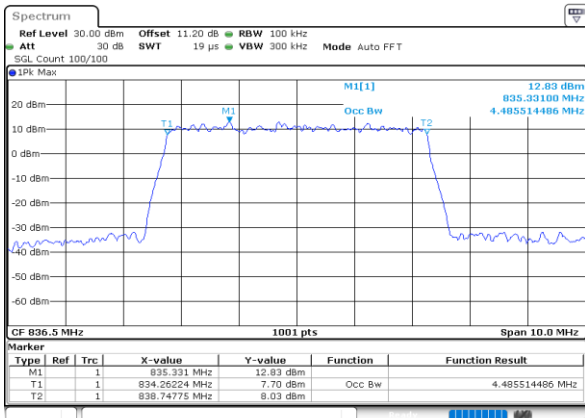

Date: 13 JUN 2020 22:44:54

LTE Band 26

Lowest Channel / 1.4MHz / 64QAM

Date: 13 JUN 2020 21:07:00

Lowest Channel / 3MHz / 64QAM

Date: 13 JUN 2020 21:17:06

Middle Channel / 1.4MHz / 64QAM

Date: 13 JUN 2020 21:11:20

Middle Channel / 3MHz / 64QAM

Date: 13 JUN 2020 21:21:34

Highest Channel / 1.4MHz / 64QAM

Date: 13 JUN 2020 21:12:37

Highest Channel / 3MHz / 64QAM

Date: 13 JUN 2020 21:22:43

LTE Band 26

Lowest Channel / 5MHz / 64QAM

Date: 13 JUN 2020 22:05:17

Lowest Channel / 10MHz / 64QAM

Date: 13 JUN 2020 22:14:35

Middle Channel / 5MHz / 64QAM

Date: 13 JUN 2020 22:07:56

Middle Channel / 10MHz / 64QAM

Date: 13 JUN 2020 22:12:13

Highest Channel / 5MHz / 64QAM