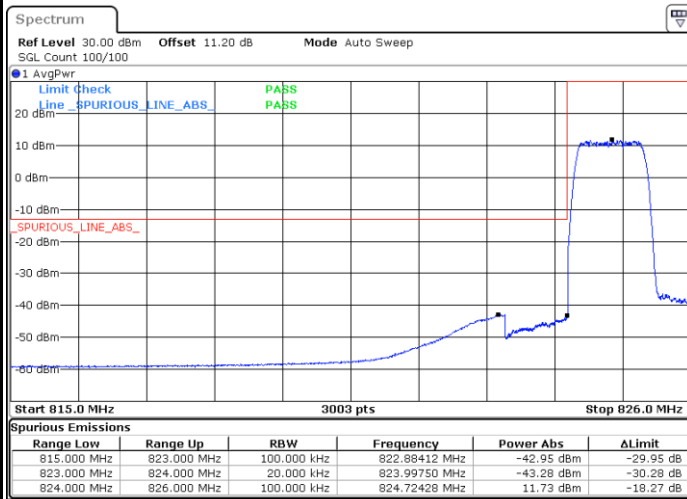

Date: 13 JUN 2020 22:09:04

Highest Channel / 10MHz / 64QAM

Date: 13 JUN 2020 22:18:21

LTE Band 26

Lowest Channel / 15MHz / 64QAM

Date: 13 JUN 2020 22:31:00

Middle Channel / 15MHz / 64QAM

Date: 13 JUN 2020 22:33:36

Highest Channel / 15MHz / 64QAM

Date: 13 JUN 2020 22:34:44

Conducted Band Edge

LTE Band 26 / 1.4MHz / 16QAM

Lowest Band Edge / 1 RB

Date: 13.JUN.2020 20:52:23

Highest Band Edge / 1 RB

Date: 13.JUN.2020 21:01:57

Lowest Band Edge / Full RB

Date: 13.JUN.2020 20:50:43

Highest Band Edge / Full RB

Date: 13.JUN.2020 21:03:37

LTE Band 26 / 1.4MHz / 64QAM

Lowest Band Edge / 1 RB

Date: 13.JUN.2020 21:10:31

Highest Band Edge / 1 RB

Date: 13.JUN.2020 21:14:28

Lowest Band Edge / Full RB

Date: 13.JUN.2020 21:08:51

Highest Band Edge / Full RB

Date: 13.JUN.2020 21:16:08

LTE Band 26 / 3MHz / QPSK

Lowest Band Edge / 1RB

Date: 13.JUN.2020 21:34:26