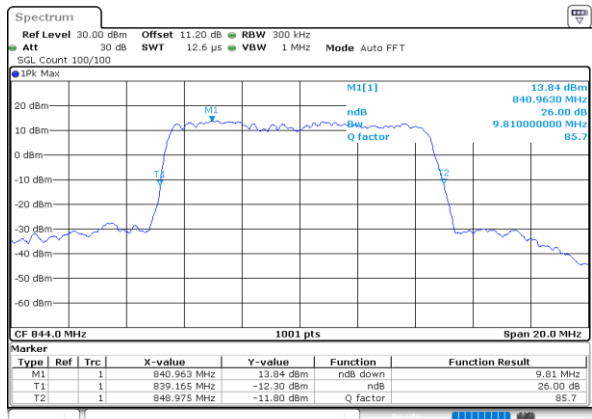

Middle Channel / 3MHz / 64QAM

Date: 13 JUN 2020 21:21:46

Highest Channel / 1.4MHz / 64QAM

Date: 13 JUN 2020 21:12:48

Highest Channel / 3MHz / 64QAM

Date: 13 JUN 2020 21:22:54

LTE Band 26

Lowest Channel / 5MHz / 64QAM

Date: 13 JUN 2020 22:05:29

Lowest Channel / 10MHz / 64QAM

Date: 13 JUN 2020 22:12:46

Middle Channel / 5MHz / 64QAM

Date: 13 JUN 2020 22:08:07

Middle Channel / 10MHz / 64QAM

Date: 13 JUN 2020 22:12:25

Highest Channel / 5MHz / 64QAM

Date: 13 JUN 2020 22:09:16

Highest Channel / 10MHz / 64QAM

Date: 13 JUN 2020 22:12:33

LTE Band 26

Lowest Channel / 15MHz / 64QAM

Middle Channel / 15MHz / 64QAM

Highest Channel / 15MHz / 64QAM

Occupied Bandwidth