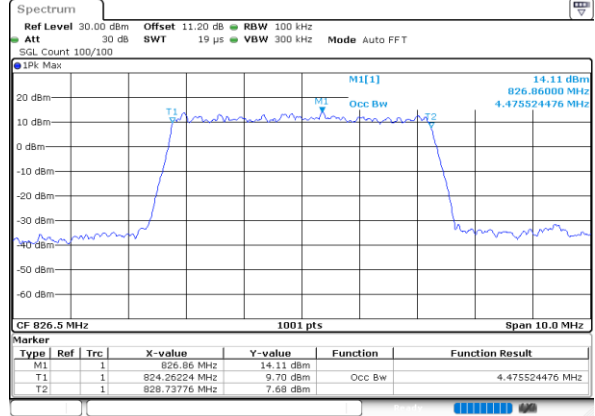

Highest Channel / 3MHz / 16QAM

Date: 13 JUN 2020 21:38:38

LTE Band 26

Lowest Channel / 5MHz / QPSK

Date: 13 JUN 2020 21:47:23

Lowest Channel / 5MHz / 16QAM

Date: 13 JUN 2020 21:47:35

Middle Channel / 5MHz / QPSK

Date: 13 JUN 2020 21:56:20

Middle Channel / 5MHz / 16QAM

Date: 13 JUN 2020 21:56:32

Highest Channel / 5MHz / QPSK

Date: 13 JUN 2020 21:58:38

Highest Channel / 5MHz / 16QAM

Date: 13 JUN 2020 21:58:49

LTE Band 26