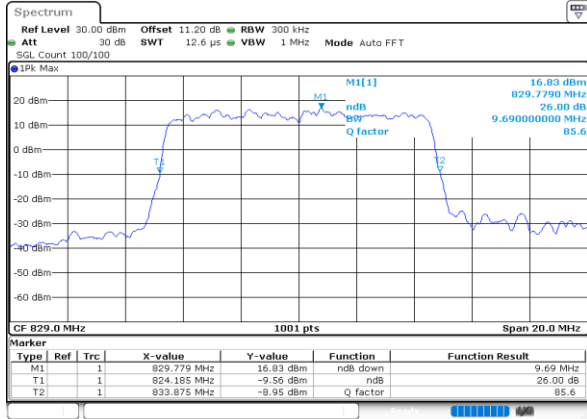

LTE Band 26

Lowest Channel / 10MHz / QPSK

Date: 13 JUN 2020 22:12:18