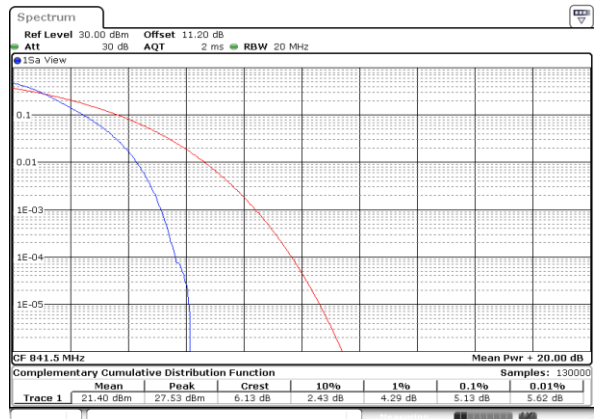

Highest Channel / Full RB

Date: 13 JUN 2020 22:51:38