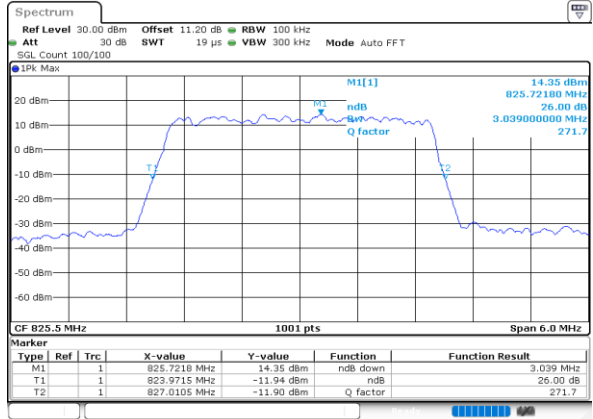

Date: 13 JUN 2020 22:45:16

LTE Band 26

Lowest Channel / 1.4MHz / 64QAM

Date: 13 JUN 2020 21:07:12

Lowest Channel / 3MHz / 64QAM

Date: 13 JUN 2020 21:17:18

Middle Channel / 1.4MHz / 64QAM

Date: 13 JUN 2020 21:11:40

Middle Channel / 3MHz / 64QAM

Date: 13 JUN 2020 21:21:46

Highest Channel / 1.4MHz / 64QAM

Date: 13 JUN 2020 21:12:48

Highest Channel / 3MHz / 64QAM

Date: 13 JUN 2020 21:22:54

LTE Band 26

Lowest Channel / 5MHz / 64QAM