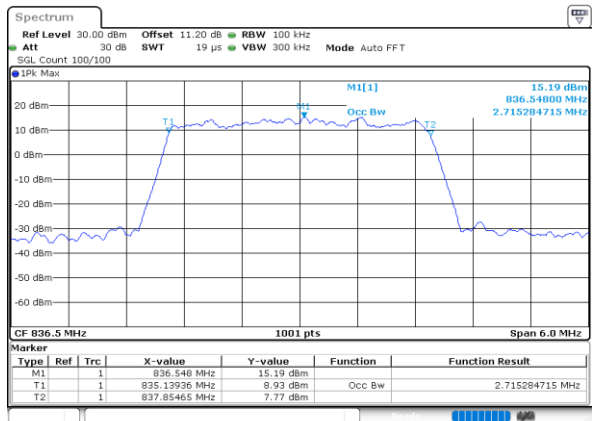

Date: 13 JUN 2020 22:44:54

LTE Band 26

Lowest Channel / 1.4MHz / 64QAM

Date: 13 JUN 2020 21:07:00

Lowest Channel / 3MHz / 64QAM

Date: 13 JUN 2020 21:17:06

Middle Channel / 1.4MHz / 64QAM

Date: 13 JUN 2020 21:11:20

Middle Channel / 3MHz / 64QAM

Date: 13 JUN 2020 21:21:34

Highest Channel / 1.4MHz / 64QAM

Date: 13 JUN 2020 21:12:37

Highest Channel / 3MHz / 64QAM

Date: 13 JUN 2020 21:22:43

LTE Band 26

Lowest Channel / 5MHz / 64QAM