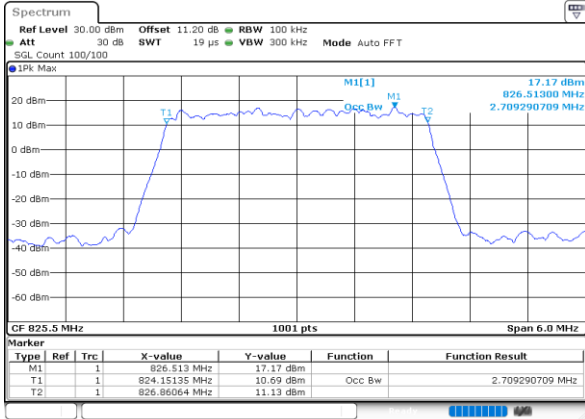

Date: 13 JUN 2020 20:55:56

Highest Channel / 1.4MHz / QPSK

Date: 13 JUN 2020 20:58:02

Highest Channel / 1.4MHz / 16QAM

Date: 13 JUN 2020 20:58:14

LTE Band 26

Lowest Channel / 3MHz / QPSK

Date: 13 JUN 2020 21:27:11