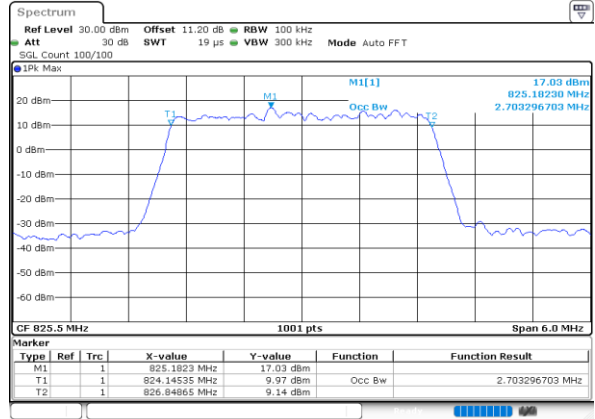

Lowest Channel / 3MHz / 16QAM

Date: 13 JUN 2020 21:27:23