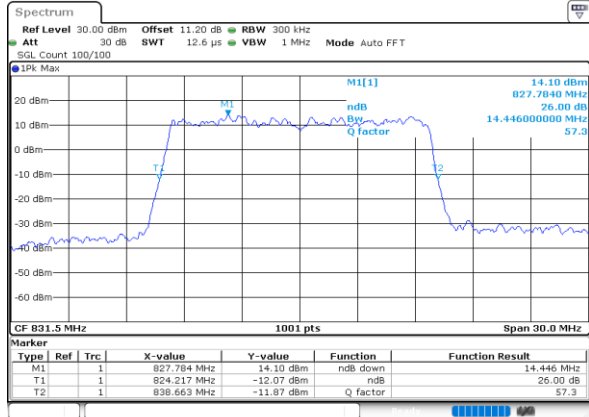

Highest Channel / 10MHz / QPSK

Date: 13 JUN 2020 22:19:53

Highest Channel / 10MHz / 16QAM

Date: 13 JUN 2020 22:19:41

LTE Band 26

Lowest Channel / 15MHz / QPSK

Date: 13 JUN 2020 22:37:57

Lowest Channel / 15MHz / 16QAM