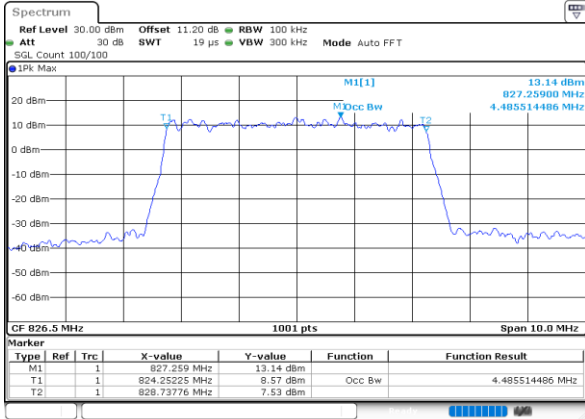

Date: 13 JUN 2020 22:44:54

LTE Band 26

Lowest Channel / 1.4MHz / 64QAM

Date: 13 JUN 2020 21:07:00

Lowest Channel / 3MHz / 64QAM

Date: 13 JUN 2020 21:17:06

Middle Channel / 1.4MHz / 64QAM

Date: 13 JUN 2020 21:11:20

Middle Channel / 3MHz / 64QAM

Date: 13 JUN 2020 21:21:34

Highest Channel / 1.4MHz / 64QAM

Date: 13 JUN 2020 21:12:37

Highest Channel / 3MHz / 64QAM

Date: 13 JUN 2020 21:22:43

LTE Band 26

Lowest Channel / 5MHz / 64QAM

Date: 13 JUN 2020 22:05:17

Lowest Channel / 10MHz / 64QAM

Date: 13 JUN 2020 22:14:35

Middle Channel / 5MHz / 64QAM

Date: 13 JUN 2020 22:07:56

Middle Channel / 10MHz / 64QAM

Date: 13 JUN 2020 22:12:13

Highest Channel / 5MHz / 64QAM

Date: 13 JUN 2020 22:09:04

Highest Channel / 10MHz / 64QAM

Date: 13 JUN 2020 22:18:21

LTE Band 26

Lowest Channel / 15MHz / 64QAM

Date: 13 JUN 2020 22:31:00

Middle Channel / 15MHz / 64QAM

Date: 13 JUN 2020 22:33:36