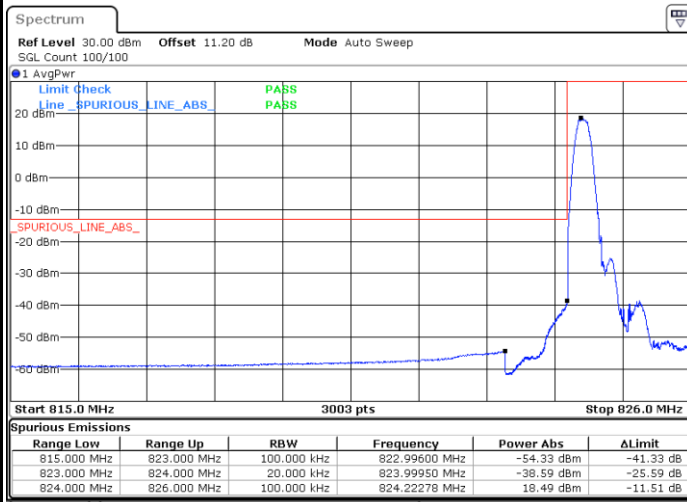

Highest Channel / 15MHz / 64QAM

Date: 13 JUN 2020 22:34:44

Conducted Band Edge

LTE Band 26 / 1.4MHz / 16QAM

Lowest Band Edge / 1 RB

Date: 13.JUN.2020 20:52:23

Highest Band Edge / 1 RB

Date: 13.JUN.2020 21:01:57

Lowest Band Edge / Full RB

Date: 13.JUN.2020 20:50:43

Highest Band Edge / Full RB

Date: 13.JUN.2020 21:03:37

LTE Band 26 / 1.4MHz / 64QAM

Lowest Band Edge / 1 RB

Date: 13.JUN.2020 21:10:31

Highest Band Edge / 1 RB

Date: 13.JUN.2020 21:14:28

Lowest Band Edge / Full RB

Date: 13.JUN.2020 21:08:51

Highest Band Edge / Full RB

Date: 13.JUN.2020 21:16:08

LTE Band 26 / 3MHz / QPSK

Lowest Band Edge / 1RB

Date: 13.JUN.2020 21:34:26

Highest Band Edge / 1 RB

Date: 13.JUN.2020 21:40:41

Lowest Band Edge / Full RB

Date: 13.JUN.2020 21:29:26

Highest Band Edge / Full RB

Date: 13.JUN.2020 21:45:41

LTE Band 26 / 3MHz / 16QAM

Lowest Band Edge / 1 RB