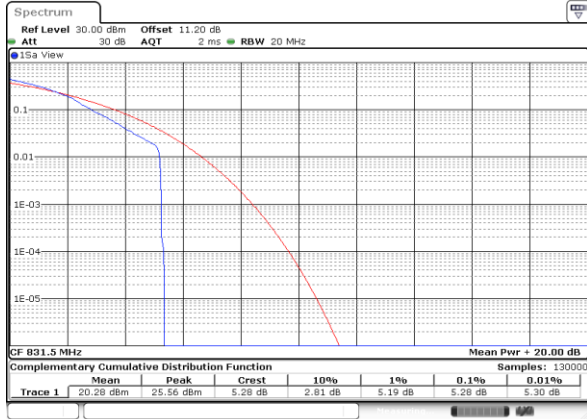

Date: 13 JUN 2020 22:51:27

Highest Channel / 1RB

Date: 13 JUN 2020 22:52:12

Highest Channel / Full RB

Date: 13 JUN 2020 22:51:38

LTE Band 26 / 15MHz / 16QAM

Lowest Channel / 1RB

Date: 13 JUN 2020 22:50:33