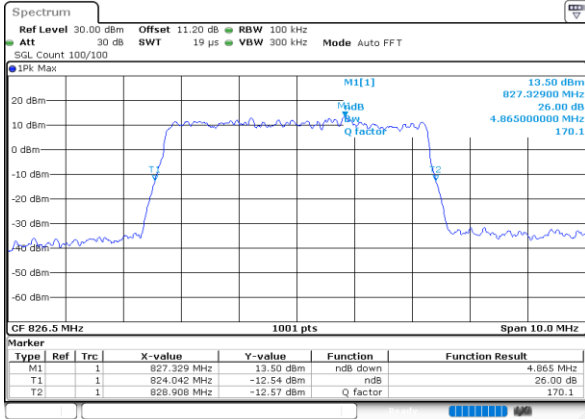

Middle Channel / 3MHz / 64QAM

Date: 13 JUN 2020 21:21:46

Highest Channel / 1.4MHz / 64QAM

Date: 13 JUN 2020 21:12:48

Highest Channel / 3MHz / 64QAM

Date: 13 JUN 2020 21:22:54

LTE Band 26

Lowest Channel / 5MHz / 64QAM

Date: 13 JUN 2020 22:05:29

Lowest Channel / 10MHz / 64QAM

Date: 13 JUN 2020 22:12:46

Middle Channel / 5MHz / 64QAM

Date: 13 JUN 2020 22:08:07

Middle Channel / 10MHz / 64QAM

Date: 13 JUN 2020 22:12:25

Highest Channel / 5MHz / 64QAM