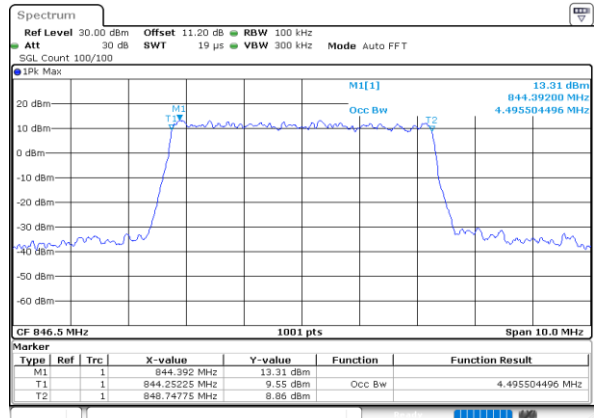

Date: 13 JUN 2020 21:56:20

Middle Channel / 5MHz / 16QAM

Date: 13 JUN 2020 21:56:32

Highest Channel / 5MHz / QPSK

Date: 13 JUN 2020 21:58:38

Highest Channel / 5MHz / 16QAM

Date: 13 JUN 2020 21:58:49

LTE Band 26