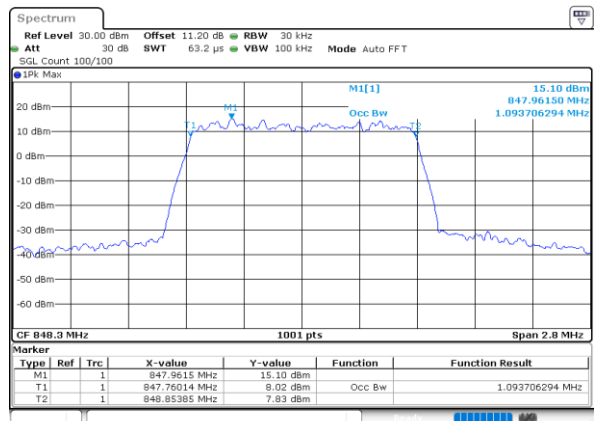

LTE Band 26

Lowest Channel / 1.4MHz / QPSK

Date: 13 JUN 2020 20:46:46

Lowest Channel / 1.4MHz / 16QAM

Date: 13 JUN 2020 20:46:57

Middle Channel / 1.4MHz / QPSK

Date: 13 JUN 2020 20:55:45

Middle Channel / 1.4MHz / 16QAM

Date: 13 JUN 2020 20:55:56

Highest Channel / 1.4MHz / QPSK

Date: 13 JUN 2020 20:58:02

Highest Channel / 1.4MHz / 16QAM

Date: 13 JUN 2020 20:58:14

LTE Band 26

Lowest Channel / 3MHz / QPSK

Date: 13 JUN 2020 21:27:11