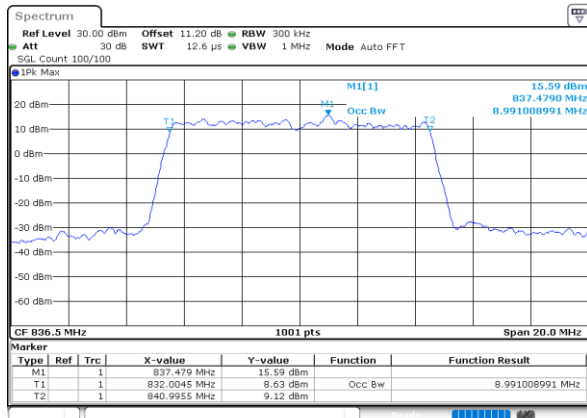

Middle Channel / 3MHz / 64QAM

Date: 13 JUN 2020 21:21:34

Highest Channel / 1.4MHz / 64QAM

Date: 13 JUN 2020 21:12:37

Highest Channel / 3MHz / 64QAM

Date: 13 JUN 2020 21:22:43

LTE Band 26

Lowest Channel / 5MHz / 64QAM

Date: 13 JUN 2020 22:05:17

Lowest Channel / 10MHz / 64QAM

Date: 13 JUN 2020 22:14:35

Middle Channel / 5MHz / 64QAM

Date: 13 JUN 2020 22:07:56

Middle Channel / 10MHz / 64QAM

Date: 13 JUN 2020 22:12:13

Highest Channel / 5MHz / 64QAM

Date: 13 JUN 2020 22:09:04

Highest Channel / 10MHz / 64QAM

Date: 13 JUN 2020 22:18:21

LTE Band 26

Lowest Channel / 15MHz / 64QAM

Date: 13 JUN 2020 22:31:00

Middle Channel / 15MHz / 64QAM

Date: 13 JUN 2020 22:33:36

Highest Channel / 15MHz / 64QAM

Date: 13 JUN 2020 22:34:44

Conducted Band Edge

LTE Band 26 / 1.4MHz / 16QAM

Lowest Band Edge / 1 RB

Date: 13.JUN.2020 20:52:23

Highest Band Edge / 1 RB

Date: 13.JUN.2020 21:01:57