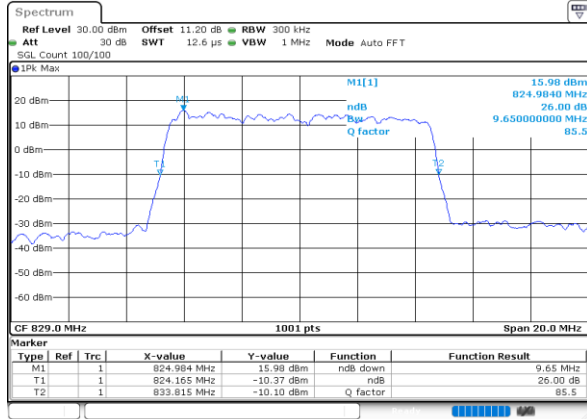

Lowest Channel / 10MHz / 16QAM

Date: 13 JUN 2020 22:12:07