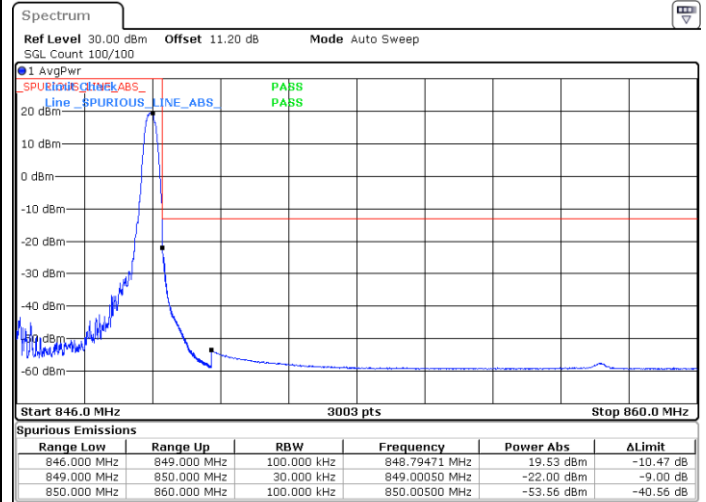

Lowest Band Edge / Full RB

Date: 13.JUN.2020 20:50:43

Highest Band Edge / Full RB

Date: 13.JUN.2020 21:03:37

LTE Band 26 / 1.4MHz / 64QAM

Lowest Band Edge / 1 RB

Date: 13.JUN.2020 21:10:31

Highest Band Edge / 1 RB

Date: 13.JUN.2020 21:14:28

Lowest Band Edge / Full RB

Date: 13.JUN.2020 21:08:51

Highest Band Edge / Full RB

Date: 13.JUN.2020 21:16:08

LTE Band 26 / 3MHz / QPSK

Lowest Band Edge / 1RB

Date: 13.JUN.2020 21:34:26

Highest Band Edge / 1 RB

Date: 13.JUN.2020 21:40:41

Lowest Band Edge / Full RB

Date: 13.JUN.2020 21:29:26

Highest Band Edge / Full RB

Date: 13.JUN.2020 21:45:41

LTE Band 26 / 3MHz / 16QAM

Lowest Band Edge / 1 RB

Date: 13.JUN.2020 21:32:46

Highest Band Edge / 1 RB

Date: 13.JUN.2020 21:42:21

Lowest Band Edge / Full RB

Date: 13.JUN.2020 21:31:06

Highest Band Edge / Full RB

Date: 13.JUN.2020 21:44:01