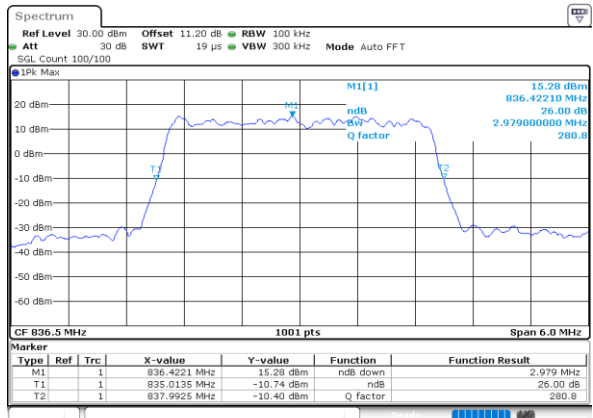

Date: 13 JUN 2020 22:45:16

LTE Band 26

Lowest Channel / 1.4MHz / 64QAM

Date: 13 JUN 2020 21:07:12

Lowest Channel / 3MHz / 64QAM

Date: 13 JUN 2020 21:17:18

Middle Channel / 1.4MHz / 64QAM

Date: 13 JUN 2020 21:11:40

Middle Channel / 3MHz / 64QAM

Date: 13 JUN 2020 21:21:46

Highest Channel / 1.4MHz / 64QAM

Date: 13 JUN 2020 21:12:48

Highest Channel / 3MHz / 64QAM

Date: 13 JUN 2020 21:22:54

LTE Band 26

Lowest Channel / 5MHz / 64QAM