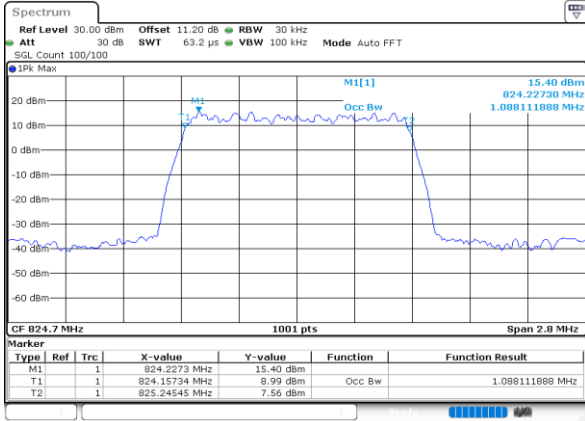

LTE Band 26

Lowest Channel / 1.4MHz / QPSK

Date: 13 JUN 2020 20:46:46