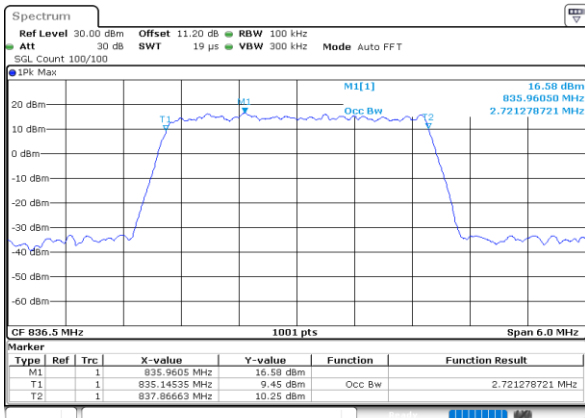

Middle Channel / 3MHz / QPSK

Date: 13 JUN 2020 21:36:09