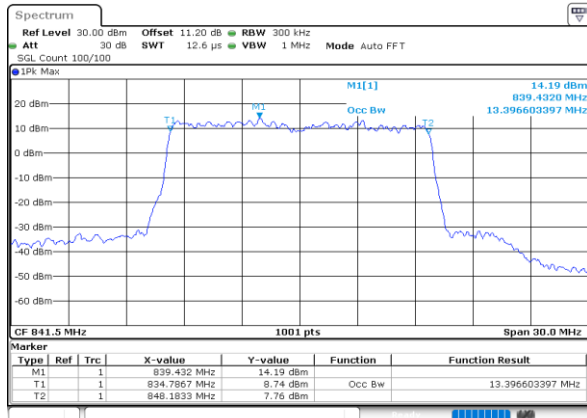

Highest Channel / 10MHz / QPSK

Date: 13 JUN 2020 22:19:18

Highest Channel / 10MHz / 16QAM

Date: 13 JUN 2020 22:19:29

LTE Band 26

Lowest Channel / 15MHz / QPSK

Date: 13 JUN 2020 22:37:23

Lowest Channel / 15MHz / 16QAM

Date: 13 JUN 2020 22:37:34

Middle Channel / 15MHz / QPSK

Date: 13 JUN 2020 22:42:34

Middle Channel / 15MHz / 16QAM

Date: 13 JUN 2020 22:42:46

Highest Channel / 15MHz / QPSK

Date: 13 JUN 2020 22:44:52

Highest Channel / 15MHz / 16QAM

Date: 13 JUN 2020 22:44:54

LTE Band 26

Lowest Channel / 1.4MHz / 64QAM

Date: 13 JUN 2020 21:07:00

Lowest Channel / 3MHz / 64QAM

Date: 13 JUN 2020 21:17:06

Middle Channel / 1.4MHz / 64QAM

Date: 13 JUN 2020 21:11:20

Middle Channel / 3MHz / 64QAM

Date: 13 JUN 2020 21:21:34

Highest Channel / 1.4MHz / 64QAM

Date: 13 JUN 2020 21:12:37

Highest Channel / 3MHz / 64QAM

Date: 13 JUN 2020 21:22:43

LTE Band 26

Lowest Channel / 5MHz / 64QAM