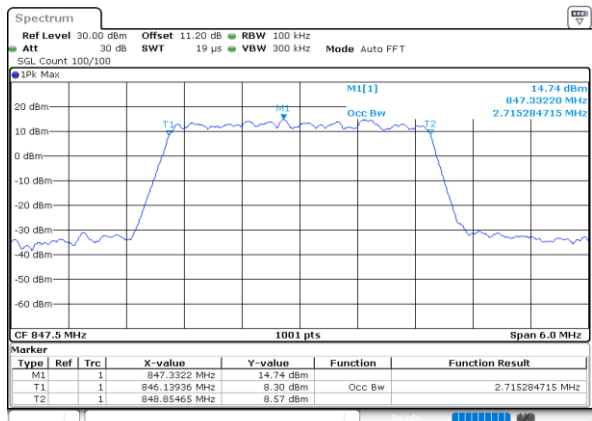

Middle Channel / 3MHz / 64QAM

Date: 13 JUN 2020 21:21:34

Highest Channel / 1.4MHz / 64QAM

Date: 13 JUN 2020 21:12:37

Highest Channel / 3MHz / 64QAM

Date: 13 JUN 2020 21:22:43

LTE Band 26

Lowest Channel / 5MHz / 64QAM

Date: 13 JUN 2020 22:05:17

Lowest Channel / 10MHz / 64QAM

Date: 13 JUN 2020 22:14:35

Middle Channel / 5MHz / 64QAM

Date: 13 JUN 2020 22:07:56

Middle Channel / 10MHz / 64QAM

Date: 13 JUN 2020 22:12:13

Highest Channel / 5MHz / 64QAM