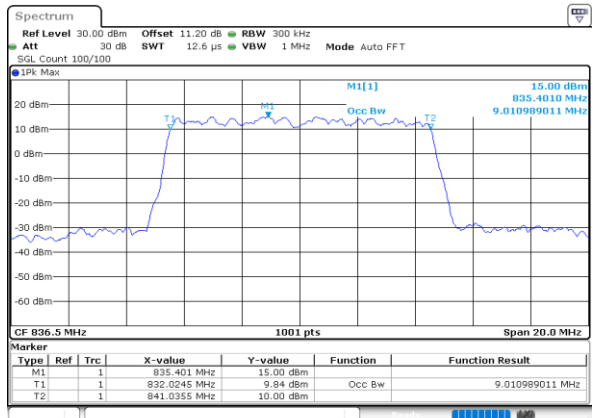

Date: 13 JUN 2020 21:56:20

Middle Channel / 5MHz / 16QAM

Date: 13 JUN 2020 21:56:32

Highest Channel / 5MHz / QPSK

Date: 13 JUN 2020 21:58:38

Highest Channel / 5MHz / 16QAM

Date: 13 JUN 2020 21:58:49

LTE Band 26

Lowest Channel / 10MHz / QPSK

Date: 13 JUN 2020 22:11:43

Lowest Channel / 10MHz / 16QAM

Date: 13 JUN 2020 22:11:55

Middle Channel / 10MHz / QPSK

Date: 13 JUN 2020 22:17:00

Middle Channel / 10MHz / 16QAM

Date: 13 JUN 2020 22:17:12

Highest Channel / 10MHz / QPSK

Date: 13 JUN 2020 22:19:18

Highest Channel / 10MHz / 16QAM

Date: 13 JUN 2020 22:19:29

LTE Band 26

Lowest Channel / 15MHz / QPSK

Date: 13 JUN 2020 22:37:23

Lowest Channel / 15MHz / 16QAM