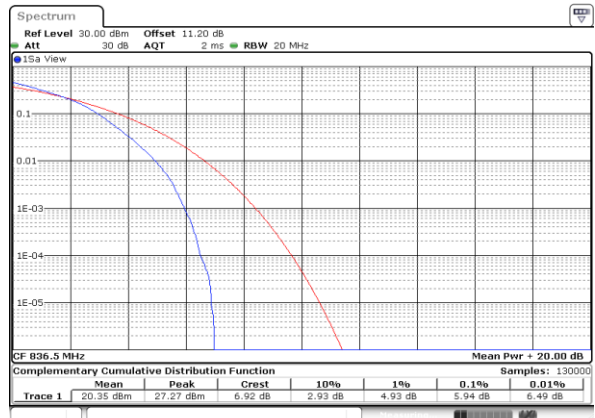

Lowest Channel / Full RB

Date: 13 JUN 2020 22:50:23

Middle Channel / 1RB

Date: 13 JUN 2020 22:51:04

Middle Channel / Full RB

Date: 13 JUN 2020 22:51:16

Highest Channel / 1RB

Date: 13 JUN 2020 22:52:01

Highest Channel / Full RB

Date: 13 JUN 2020 22:51:49

LTE Band 26 / 15MHz / 64QAM

Lowest Channel / 1RB

Date: 13 JUN 2020 22:52:05

Lowest Channel / Full RB

Date: 13 JUN 2020 22:52:24

Middle Channel / 1RB