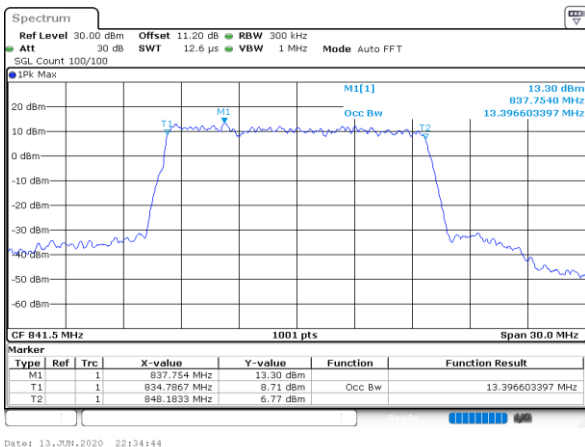

Date: 13 JUN 2020 22:09:04

Highest Channel / 10MHz / 64QAM

Date: 13 JUN 2020 22:18:21

LTE Band 26

Lowest Channel / 15MHz / 64QAM

Date: 13 JUN 2020 22:31:00

Middle Channel / 15MHz / 64QAM

Date: 13 JUN 2020 22:33:36

Highest Channel / 15MHz / 64QAM

Date: 13 JUN 2020 22:34:44

Conducted Band Edge

LTE Band 26 / 1.4MHz / 16QAM

Lowest Band Edge / 1 RB

Date: 13.JUN.2020 20:52:23

Highest Band Edge / 1 RB

Date: 13.JUN.2020 21:01:57

Lowest Band Edge / Full RB

Date: 13.JUN.2020 20:50:43

Highest Band Edge / Full RB

Date: 13.JUN.2020 21:03:37

LTE Band 26 / 1.4MHz / 64QAM

Lowest Band Edge / 1 RB

Date: 13.JUN.2020 21:10:31

Highest Band Edge / 1 RB