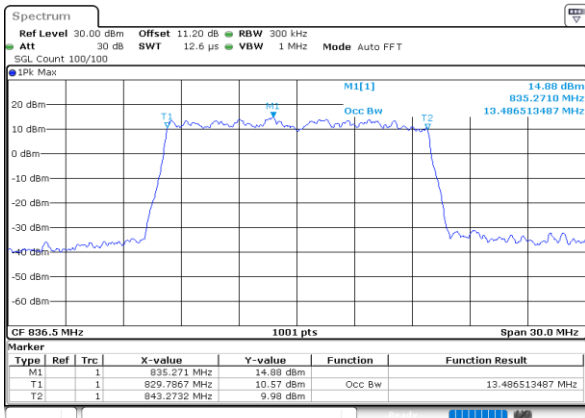

Middle Channel / 15MHz / QPSK

Date: 13 JUN 2020 22:42:34