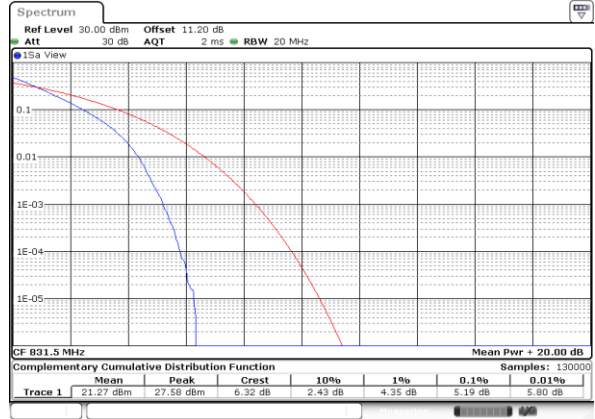

LTE Band 26 / 15MHz / QPSK

Lowest Channel / 1RB

Date: 13 JUN 2020 22:50:44

Lowest Channel / Full RB

Date: 13 JUN 2020 22:50:11

Middle Channel / 1RB

Date: 13 JUN 2020 22:50:54

Middle Channel / Full RB