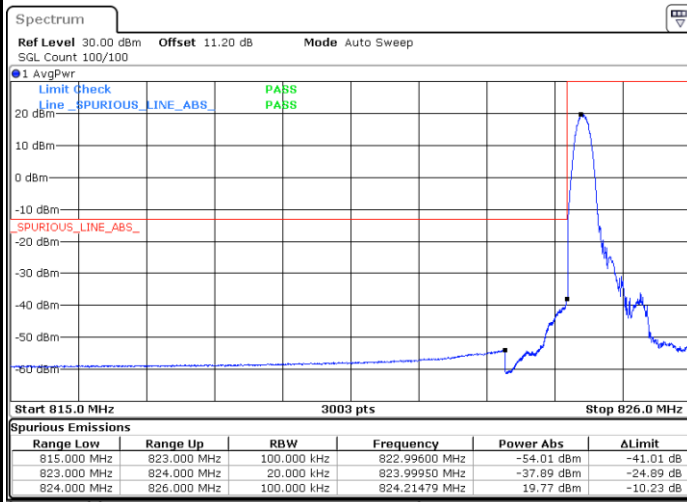

Date: 13 JUN 2020 22:09:04

Highest Channel / 10MHz / 64QAM

Date: 13 JUN 2020 22:18:21

LTE Band 26

Lowest Channel / 15MHz / 64QAM

Date: 13 JUN 2020 22:31:00

Middle Channel / 15MHz / 64QAM

Date: 13 JUN 2020 22:33:36

Highest Channel / 15MHz / 64QAM

Date: 13 JUN 2020 22:34:44

Conducted Band Edge

LTE Band 26 / 1.4MHz / 16QAM

Lowest Band Edge / 1 RB

Date: 13.JUN.2020 20:52:23

Highest Band Edge / 1 RB

Date: 13.JUN.2020 21:01:57

Lowest Band Edge / Full RB

Date: 13.JUN.2020 20:50:43

Highest Band Edge / Full RB

Date: 13.JUN.2020 21:03:37

LTE Band 26 / 1.4MHz / 64QAM

Lowest Band Edge / 1 RB

Date: 13.JUN.2020 21:10:31

Highest Band Edge / 1 RB

Date: 13.JUN.2020 21:14:28

Lowest Band Edge / Full RB

Date: 13.JUN.2020 21:08:51

Highest Band Edge / Full RB

Date: 13.JUN.2020 21:16:08

LTE Band 26 / 3MHz / QPSK

Lowest Band Edge / 1RB

Date: 13.JUN.2020 21:34:26