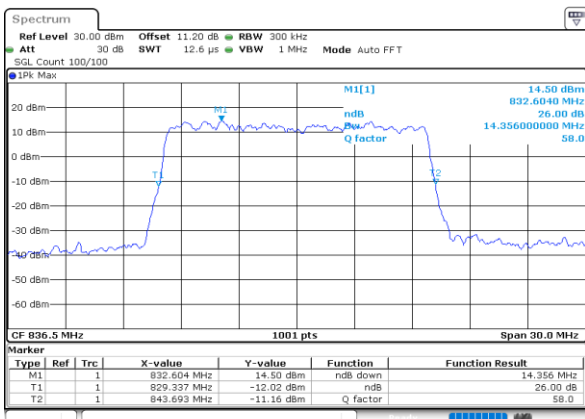

Middle Channel / 15MHz / QPSK

Date: 13 JUN 2020 22:43:10