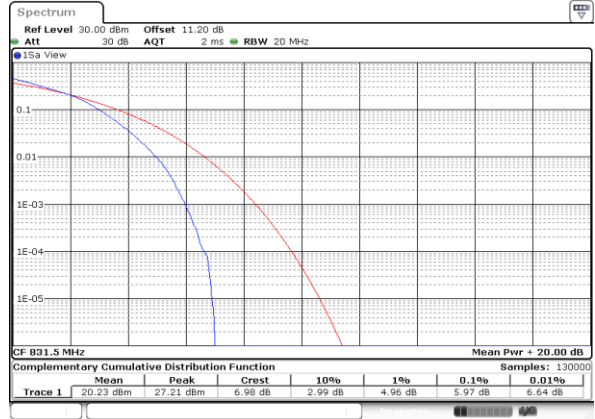

Lowest Channel / Full RB

Date: 13 JUN 2020 22:50:23