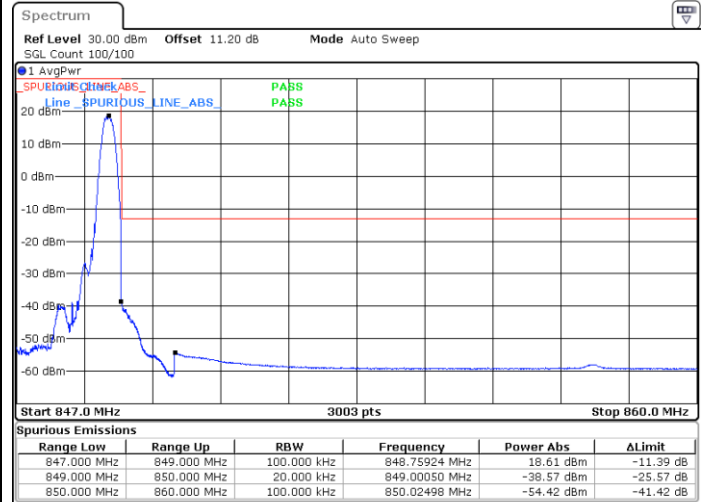

Highest Channel / 15MHz / 64QAM

Date: 13 JUN 2020 22:34:44

Conducted Band Edge

LTE Band 26 / 1.4MHz / 16QAM

Lowest Band Edge / 1 RB

Date: 13.JUN.2020 20:52:23

Highest Band Edge / 1 RB

Date: 13.JUN.2020 21:01:57

Lowest Band Edge / Full RB

Date: 13.JUN.2020 20:50:43

Highest Band Edge / Full RB

Date: 13.JUN.2020 21:03:37

LTE Band 26 / 1.4MHz / 64QAM

Lowest Band Edge / 1 RB

Date: 13.JUN.2020 21:10:31

Highest Band Edge / 1 RB

Date: 13.JUN.2020 21:14:28

Lowest Band Edge / Full RB

Date: 13.JUN.2020 21:08:51

Highest Band Edge / Full RB

Date: 13.JUN.2020 21:16:08

LTE Band 26 / 3MHz / QPSK

Lowest Band Edge / 1RB

Date: 13.JUN.2020 21:34:26

Highest Band Edge / 1 RB

Date: 13.JUN.2020 21:40:41

Lowest Band Edge / Full RB

Date: 13.JUN.2020 21:29:26

Highest Band Edge / Full RB

Date: 13.JUN.2020 21:45:41

LTE Band 26 / 3MHz / 16QAM

Lowest Band Edge / 1 RB