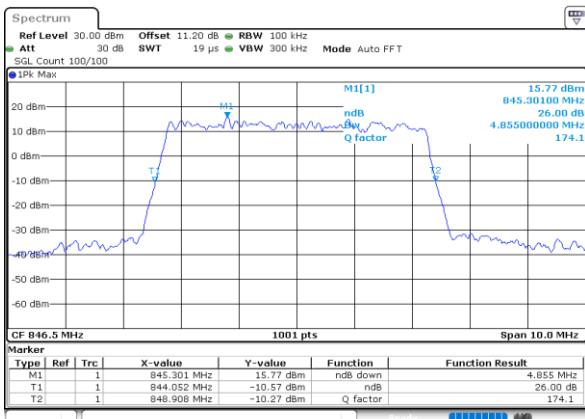

Highest Channel / 3MHz / 16QAM

Date: 13 JUN 2020 21:38:50

LTE Band 26

Lowest Channel / 5MHz / QPSK

Date: 13 JUN 2020 21:47:59

Lowest Channel / 5MHz / 16QAM

Date: 13 JUN 2020 21:47:47

Middle Channel / 5MHz / QPSK

Date: 13 JUN 2020 21:56:56

Middle Channel / 5MHz / 16QAM

Date: 13 JUN 2020 21:56:44

Highest Channel / 5MHz / QPSK

Date: 13 JUN 2020 21:59:13

Highest Channel / 5MHz / 16QAM

Date: 13 JUN 2020 21:59:01

LTE Band 26