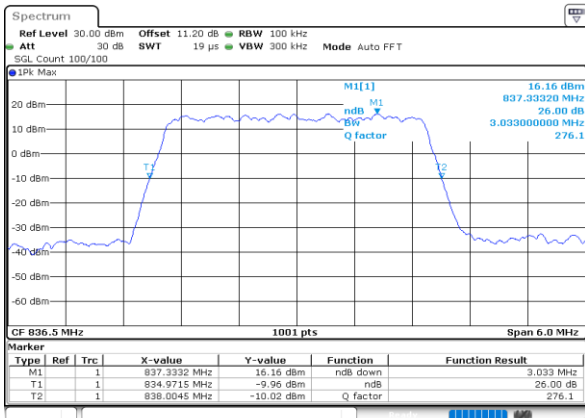

Middle Channel / 3MHz / QPSK

Date: 13 JUN 2020 21:36:44