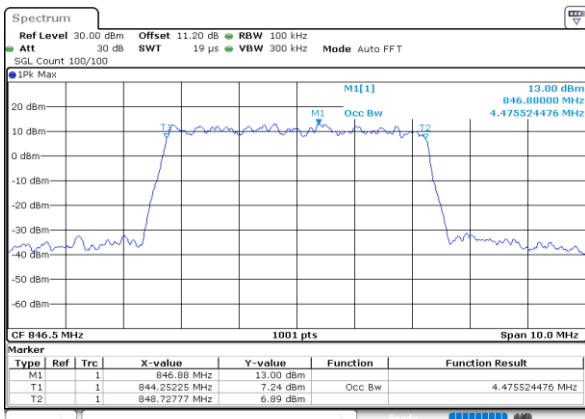

Middle Channel / 3MHz / 64QAM

Date: 13 JUN 2020 21:21:34

Highest Channel / 1.4MHz / 64QAM

Date: 13 JUN 2020 21:12:37

Highest Channel / 3MHz / 64QAM

Date: 13 JUN 2020 21:22:43

LTE Band 26

Lowest Channel / 5MHz / 64QAM

Date: 13 JUN 2020 22:05:17

Lowest Channel / 10MHz / 64QAM

Date: 13 JUN 2020 22:14:35

Middle Channel / 5MHz / 64QAM

Date: 13 JUN 2020 22:07:56

Middle Channel / 10MHz / 64QAM

Date: 13 JUN 2020 22:12:13

Highest Channel / 5MHz / 64QAM

Date: 13 JUN 2020 22:09:04

Highest Channel / 10MHz / 64QAM

Date: 13 JUN 2020 22:18:21

LTE Band 26

Lowest Channel / 15MHz / 64QAM

Date: 13 JUN 2020 22:31:00

Middle Channel / 15MHz / 64QAM

Date: 13 JUN 2020 22:33:36