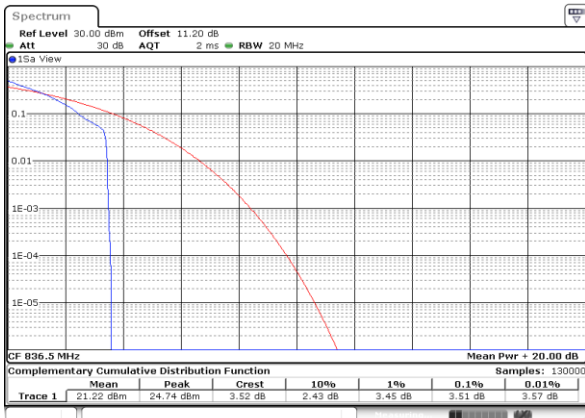

LTE Band 26 / 15MHz / QPSK

Lowest Channel / 1RB

Date: 13 JUN 2020 22:50:44

Lowest Channel / Full RB

Date: 13 JUN 2020 22:50:11

Middle Channel / 1RB

Date: 13 JUN 2020 22:50:54

Middle Channel / Full RB