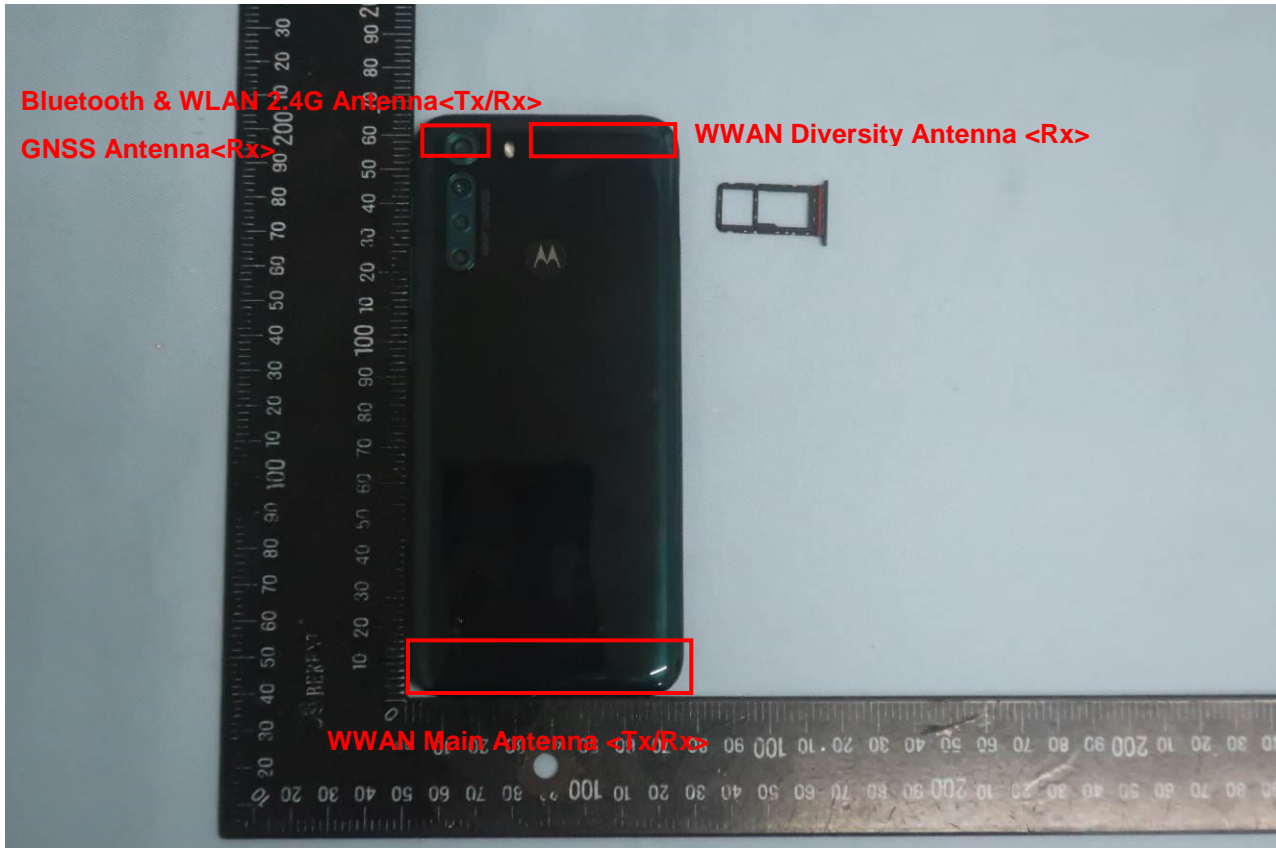

3. Internal Photograph of EUT

Brand Name: Motorola / Model Name: XT2073-1

Brand Name: Motorola / Model Name: XT2073-1

Brand Name: Motorola / Model Name: XT2073-1

Brand Name: Motorola / Model Name: XT2073-1

Brand Name: Motorola / Model Name: XT2073-1

Brand Name: Motorola / Model Name: XT2073-1

Brand Name: Motorola / Model Name: XT2073-1

Brand Name: Motorola / Model Name: XT2073-1

Brand Name: Motorola / Model Name: XT2073-1