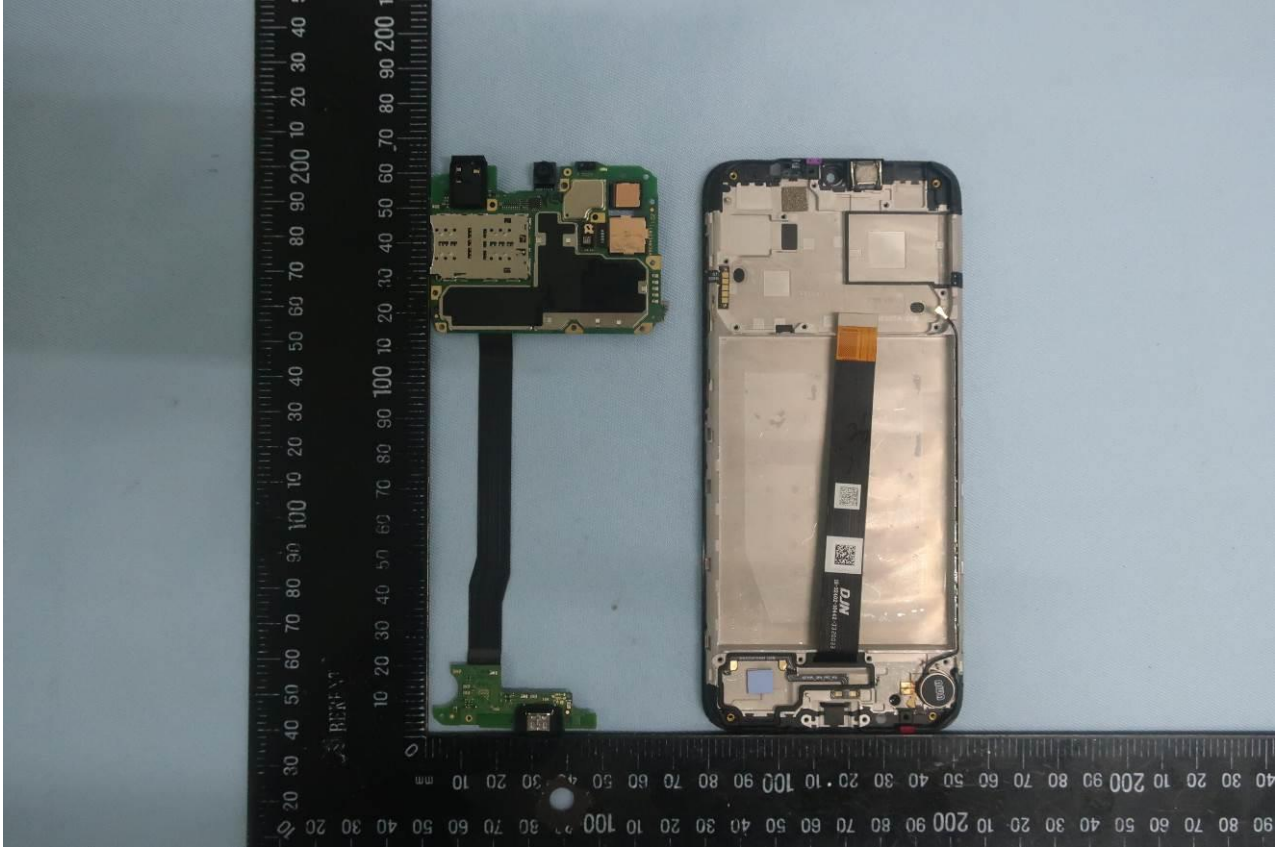

3. Internal Photograph of EUT

Brand Name: Motorola / Model Name: XT2073-1

Brand Name: Motorola / Model Name: XT2073-1

Brand Name: Motorola / Model Name: XT2073-1

Brand Name: Motorola / Model Name: XT2073-1

Brand Name: Motorola / Model Name: XT2073-1

Brand Name: Motorola / Model Name: XT2073-1

Brand Name: Motorola / Model Name: XT2073-1

Brand Name: Motorola / Model Name: XT2073-1

Brand Name: Motorola / Model Name: XT2073-1