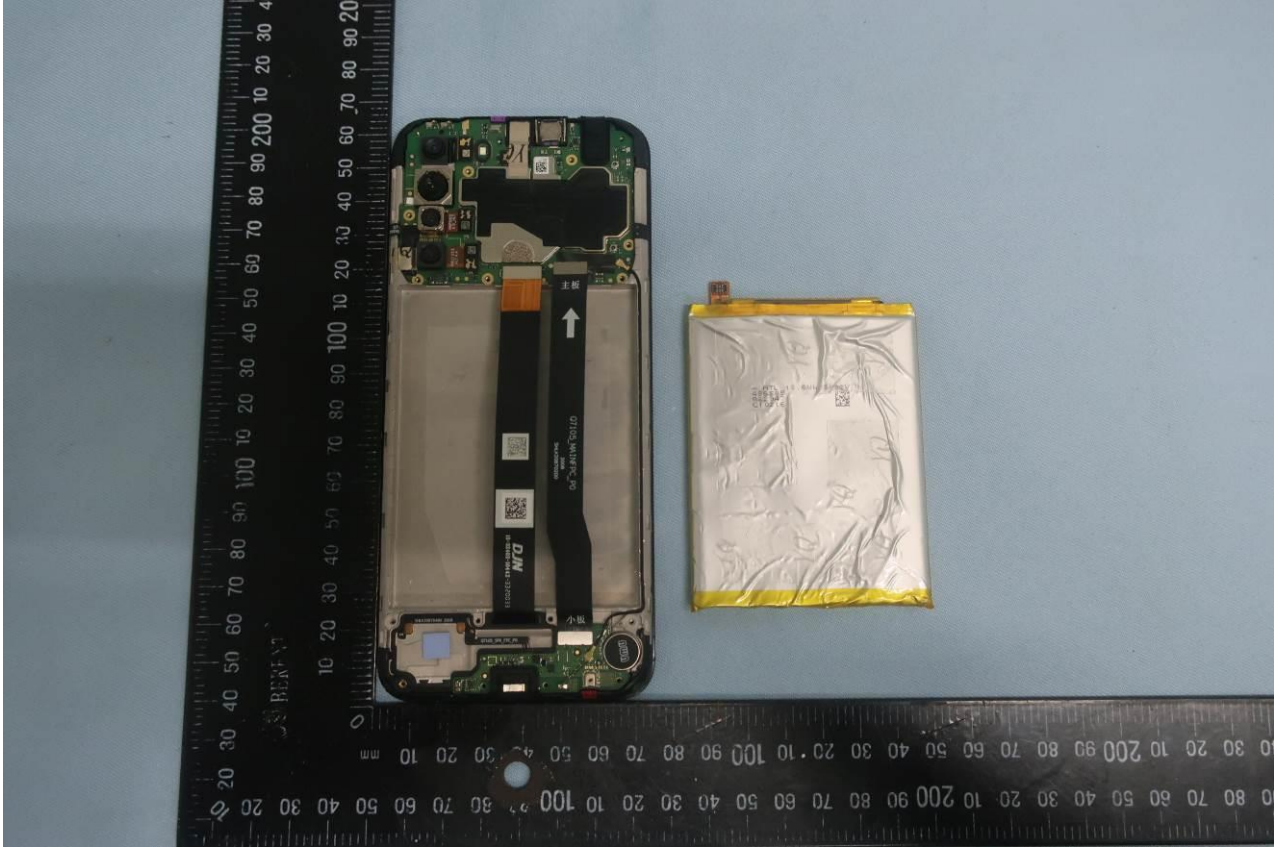

3. Internal Photograph of EUT

Brand Name: Motorola / Model Name: XT2073-1

Brand Name: Motorola / Model Name: XT2073-1

Brand Name: Motorola / Model Name: XT2073-1

Brand Name: Motorola / Model Name: XT2073-1

Brand Name: Motorola / Model Name: XT2073-1

Brand Name: Motorola / Model Name: XT2073-1

Brand Name: Motorola / Model Name: XT2073-1

Brand Name: Motorola / Model Name: XT2073-1

Brand Name: Motorola / Model Name: XT2073-1