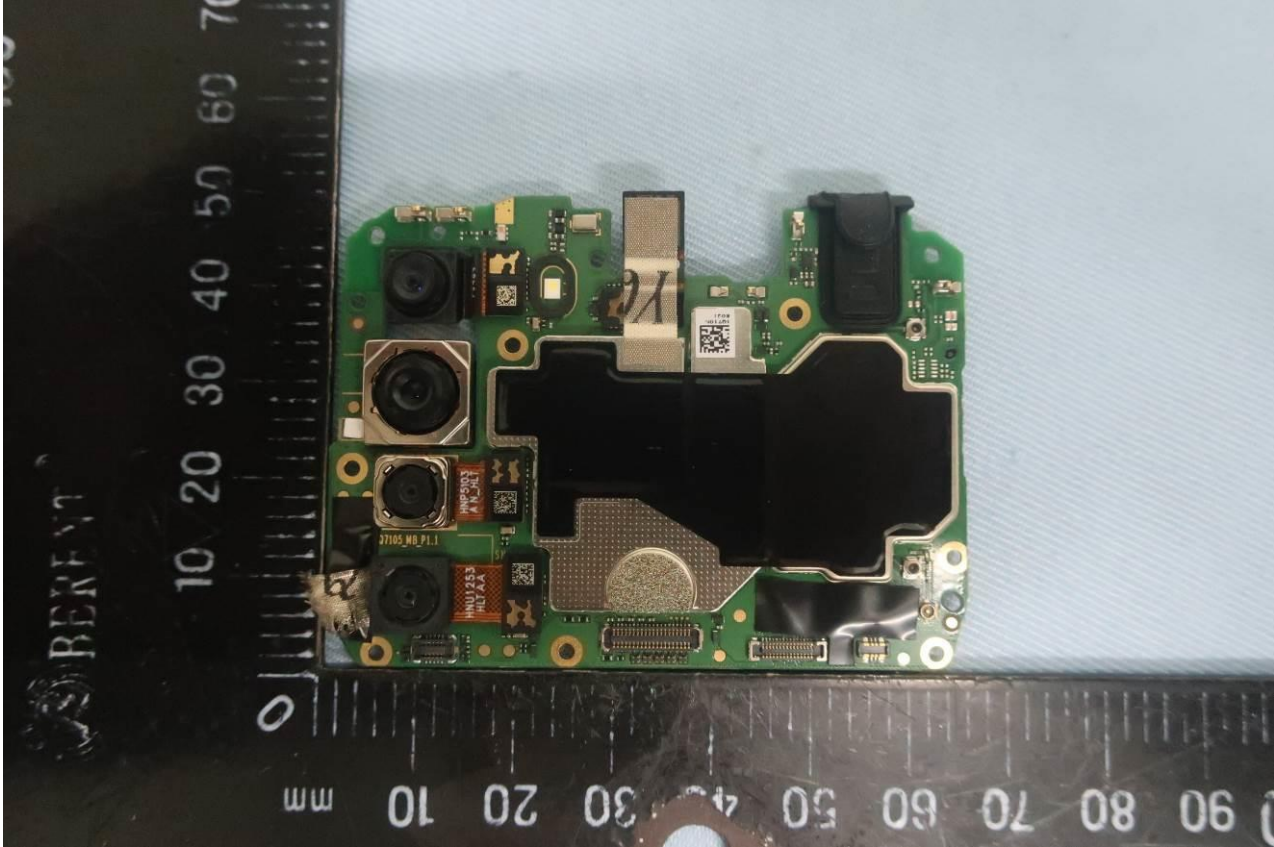

3. Internal Photograph of EUT

Brand Name: Motorola / Model Name: XT2073-1

Brand Name: Motorola / Model Name: XT2073-1

Brand Name: Motorola / Model Name: XT2073-1

Brand Name: Motorola / Model Name: XT2073-1

Brand Name: Motorola / Model Name: XT2073-1

Brand Name: Motorola / Model Name: XT2073-1

Brand Name: Motorola / Model Name: XT2073-1

Brand Name: Motorola / Model Name: XT2073-1

Brand Name: Motorola / Model Name: XT2073-1