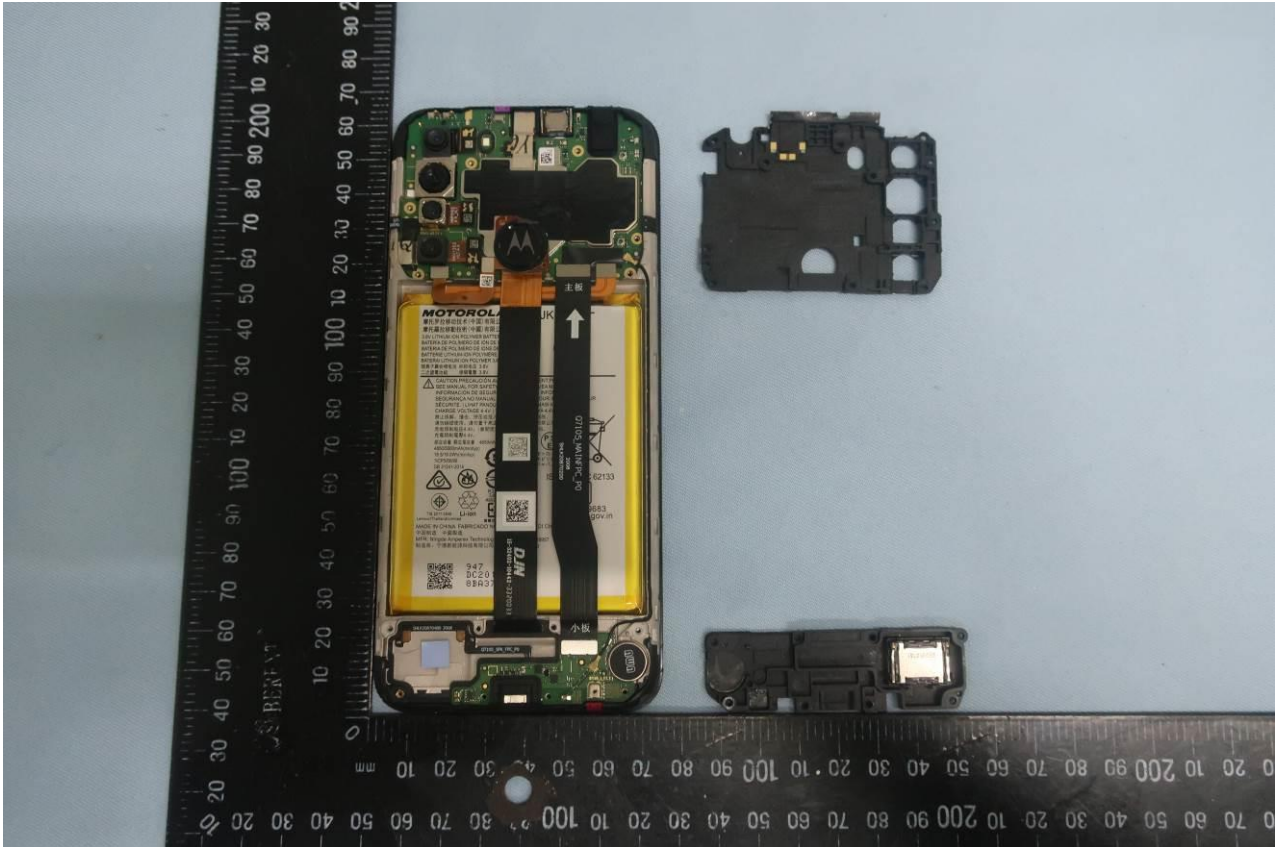

3. Internal Photograph of EUT

Brand Name: Motorola / Model Name: XT2073-1

Brand Name: Motorola / Model Name: XT2073-1

Brand Name: Motorola / Model Name: XT2073-1

Brand Name: Motorola / Model Name: XT2073-1

Brand Name: Motorola / Model Name: XT2073-1

Brand Name: Motorola / Model Name: XT2073-1

Brand Name: Motorola / Model Name: XT2073-1

Brand Name: Motorola / Model Name: XT2073-1

Brand Name: Motorola / Model Name: XT2073-1