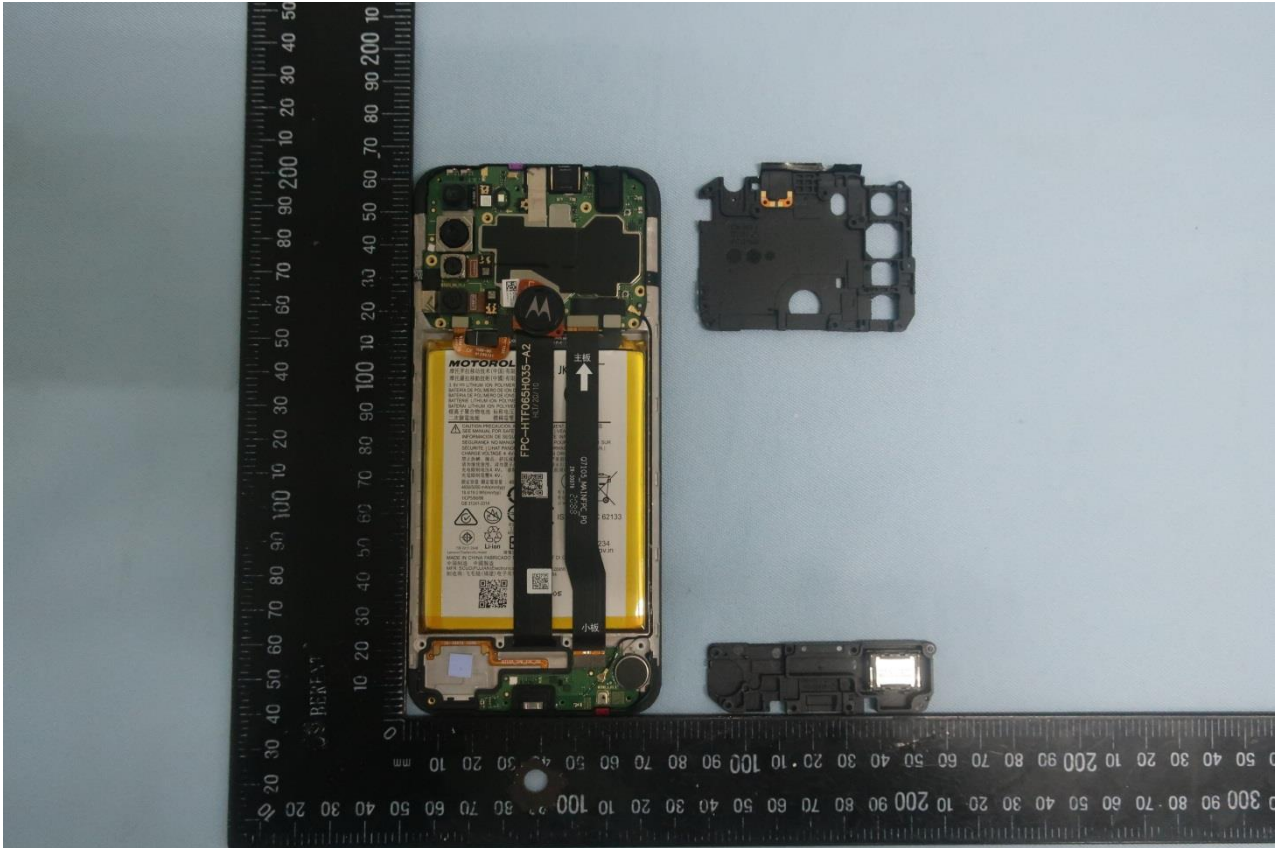

3. Internal Photograph of EUT

Brand Name: Motorola / Model Name: XT2073-2

Brand Name: Motorola / Model Name: XT2073-2

Brand Name: Motorola / Model Name: XT2073-2

Brand Name: Motorola / Model Name: XT2073-2

Brand Name: Motorola / Model Name: XT2073-2

Brand Name: Motorola / Model Name: XT2073-2

Brand Name: Motorola / Model Name: XT2073-2

Brand Name: Motorola / Model Name: XT2073-2

Brand Name: Motorola / Model Name: XT2073-2