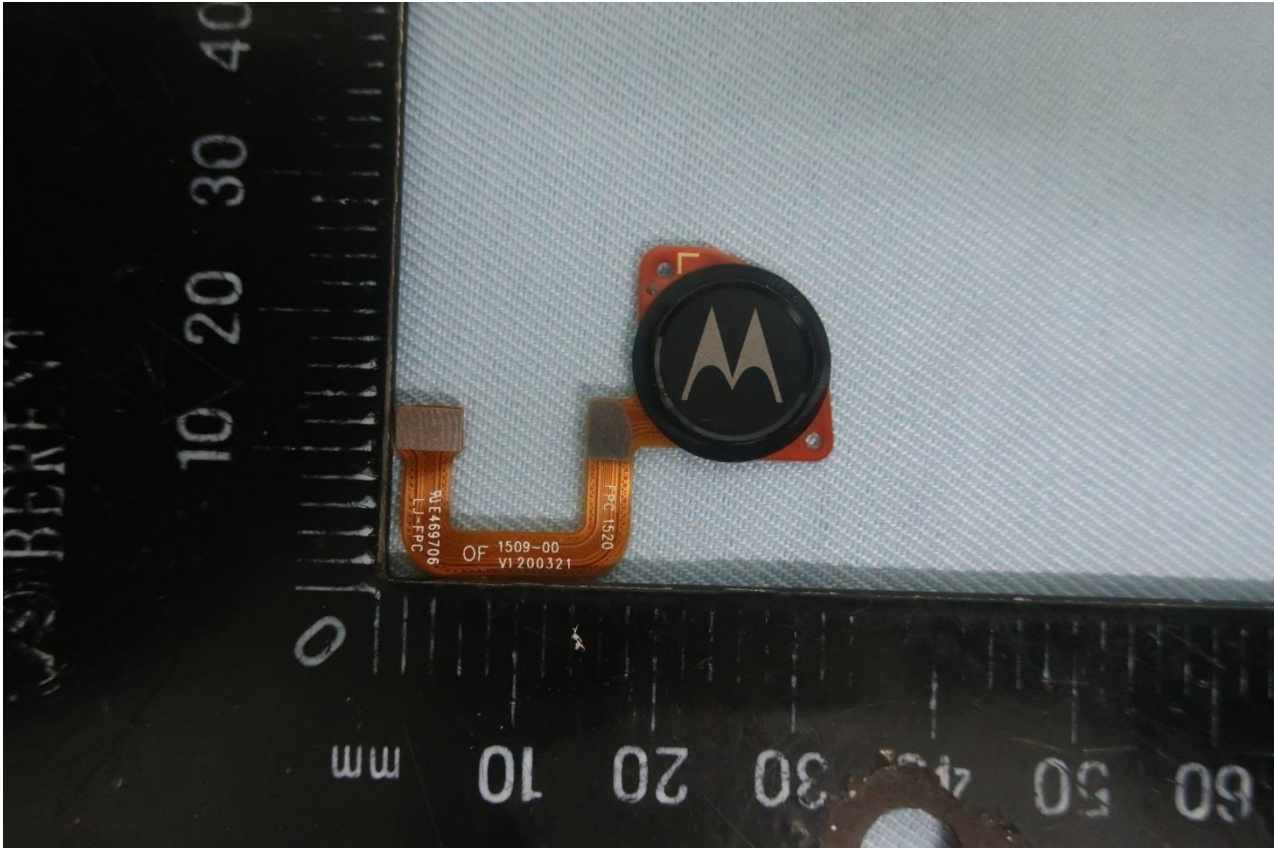

3. Internal Photograph of EUT

Brand Name: Motorola / Model Name: XT2073-2

Brand Name: Motorola / Model Name: XT2073-2

Brand Name: Motorola / Model Name: XT2073-2

Brand Name: Motorola / Model Name: XT2073-2

Brand Name: Motorola / Model Name: XT2073-2

Brand Name: Motorola / Model Name: XT2073-2

Brand Name: Motorola / Model Name: XT2073-2

Brand Name: Motorola / Model Name: XT2073-2

Brand Name: Motorola / Model Name: XT2073-2