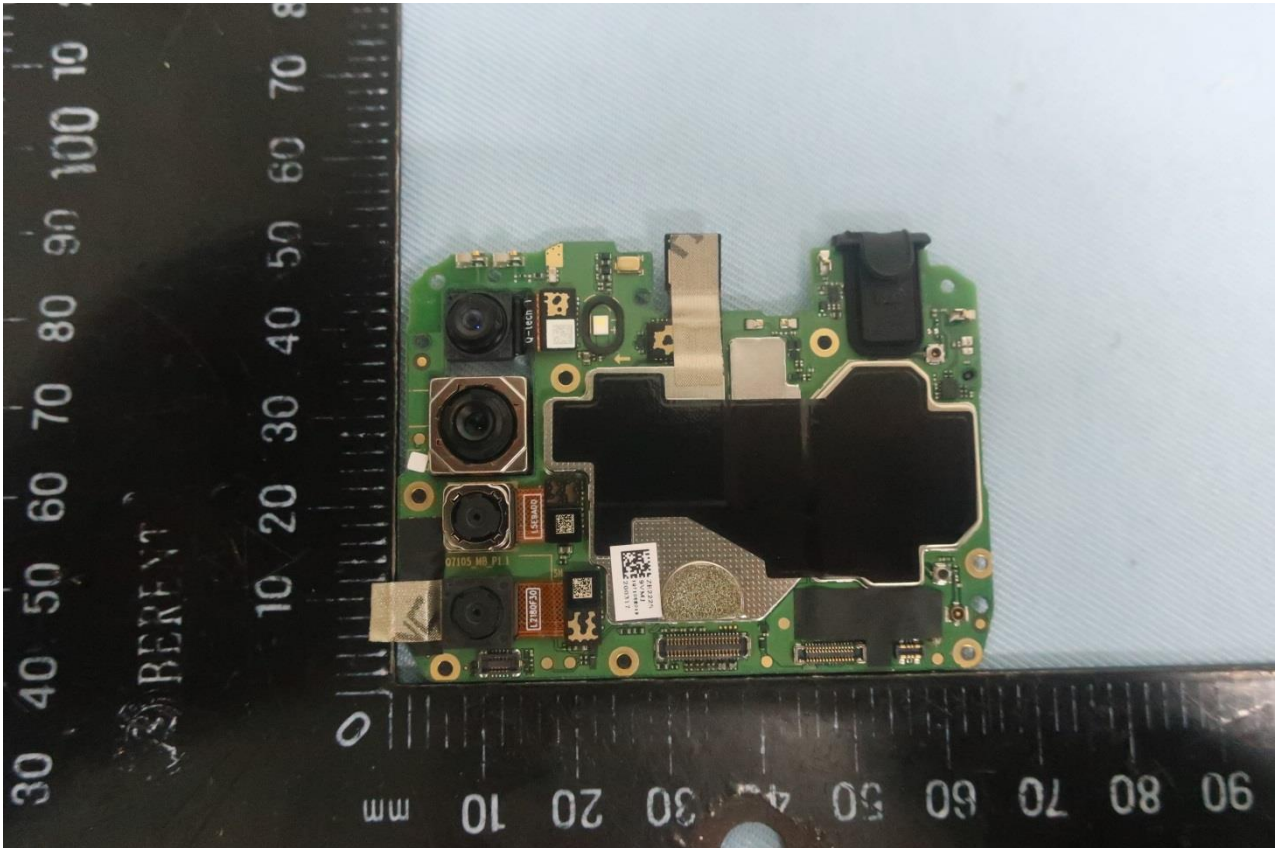

3. Internal Photograph of EUT

Brand Name: Motorola / Model Name: XT2073-2

Brand Name: Motorola / Model Name: XT2073-2

Brand Name: Motorola / Model Name: XT2073-2

Brand Name: Motorola / Model Name: XT2073-2

Brand Name: Motorola / Model Name: XT2073-2

Brand Name: Motorola / Model Name: XT2073-2

Brand Name: Motorola / Model Name: XT2073-2

Brand Name: Motorola / Model Name: XT2073-2

Brand Name: Motorola / Model Name: XT2073-2