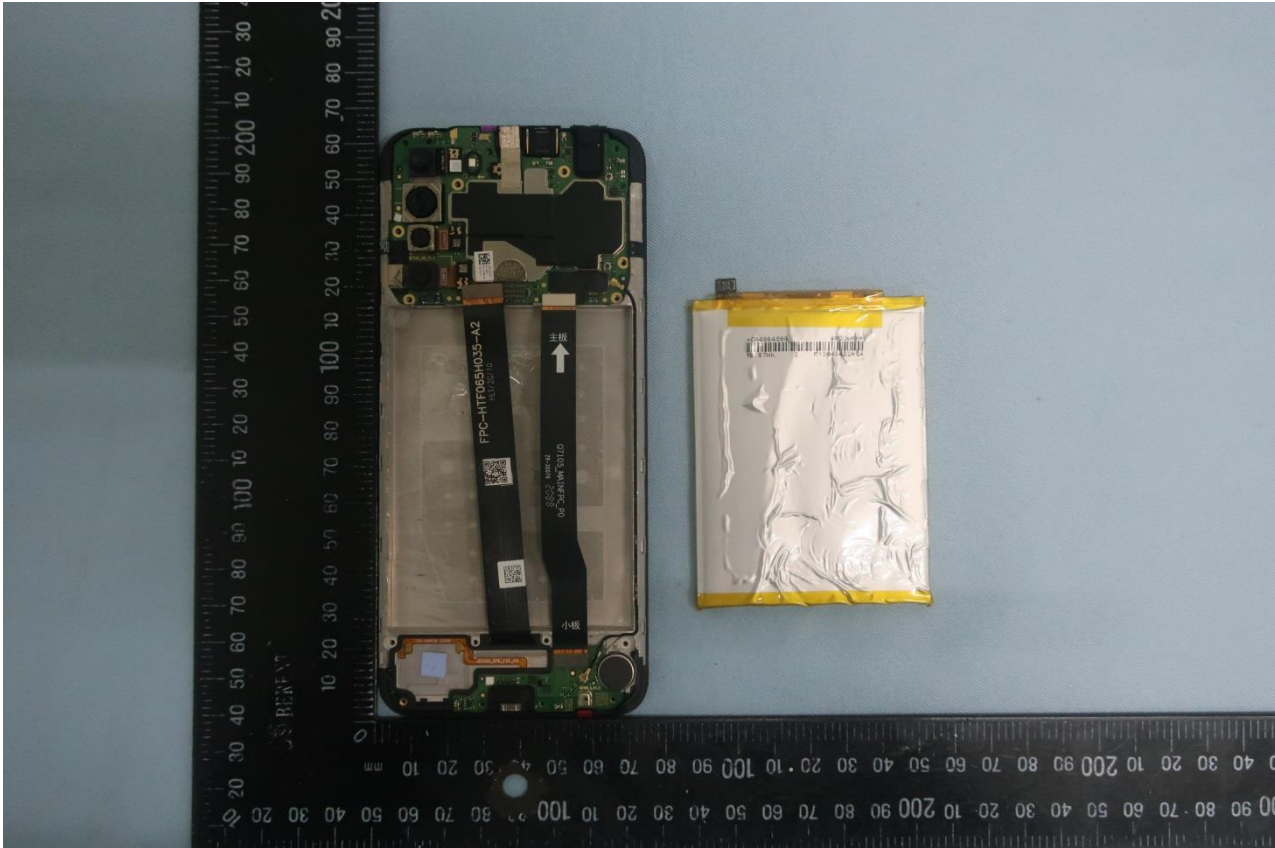

3. Internal Photograph of EUT

Brand Name: Motorola / Model Name: XT2073-2

Brand Name: Motorola / Model Name: XT2073-2

Brand Name: Motorola / Model Name: XT2073-2

Brand Name: Motorola / Model Name: XT2073-2

Brand Name: Motorola / Model Name: XT2073-2

Brand Name: Motorola / Model Name: XT2073-2

Brand Name: Motorola / Model Name: XT2073-2

Brand Name: Motorola / Model Name: XT2073-2

Brand Name: Motorola / Model Name: XT2073-2