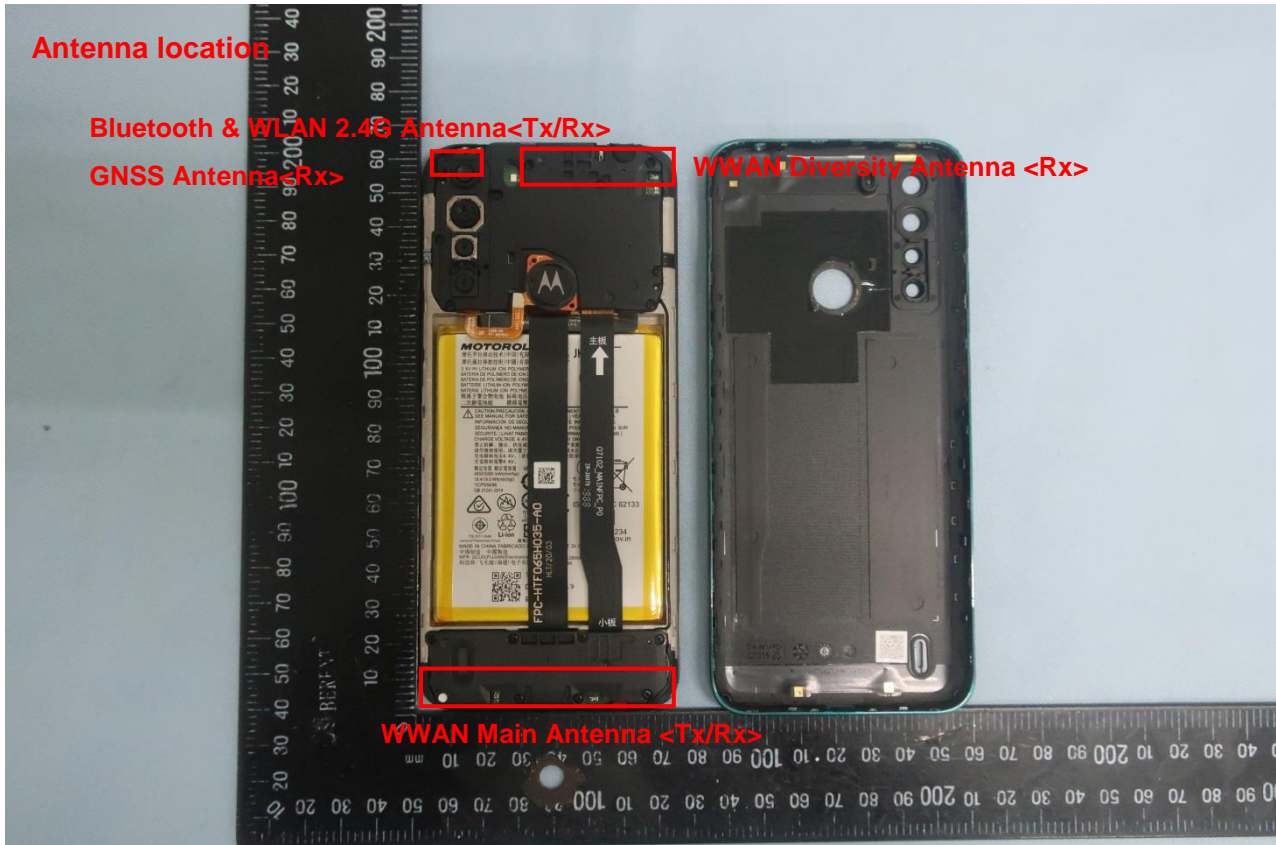

3. Internal Photograph of EUT

Brand Name: Motorola / Model Name: XT2073-2

Brand Name: Motorola / Model Name: XT2073-2

Brand Name: Motorola / Model Name: XT2073-2

Brand Name: Motorola / Model Name: XT2073-2

Brand Name: Motorola / Model Name: XT2073-2

Brand Name: Motorola / Model Name: XT2073-2

Brand Name: Motorola / Model Name: XT2073-2

Brand Name: Motorola / Model Name: XT2073-2

Brand Name: Motorola / Model Name: XT2073-2