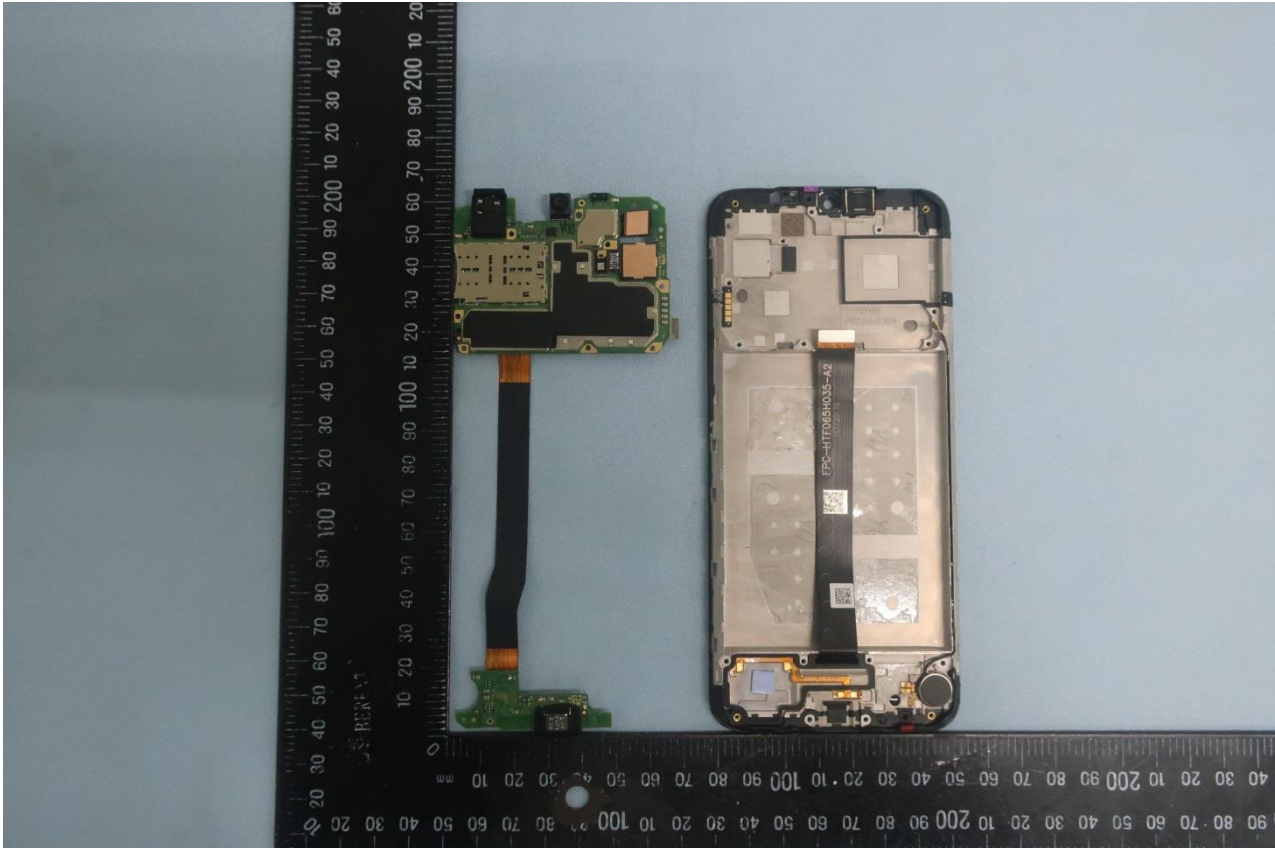

3. Internal Photograph of EUT

Brand Name: Motorola / Model Name: XT2073-2

Brand Name: Motorola / Model Name: XT2073-2

Brand Name: Motorola / Model Name: XT2073-2

Brand Name: Motorola / Model Name: XT2073-2

Brand Name: Motorola / Model Name: XT2073-2

Brand Name: Motorola / Model Name: XT2073-2

Brand Name: Motorola / Model Name: XT2073-2

Brand Name: Motorola / Model Name: XT2073-2

Brand Name: Motorola / Model Name: XT2073-2