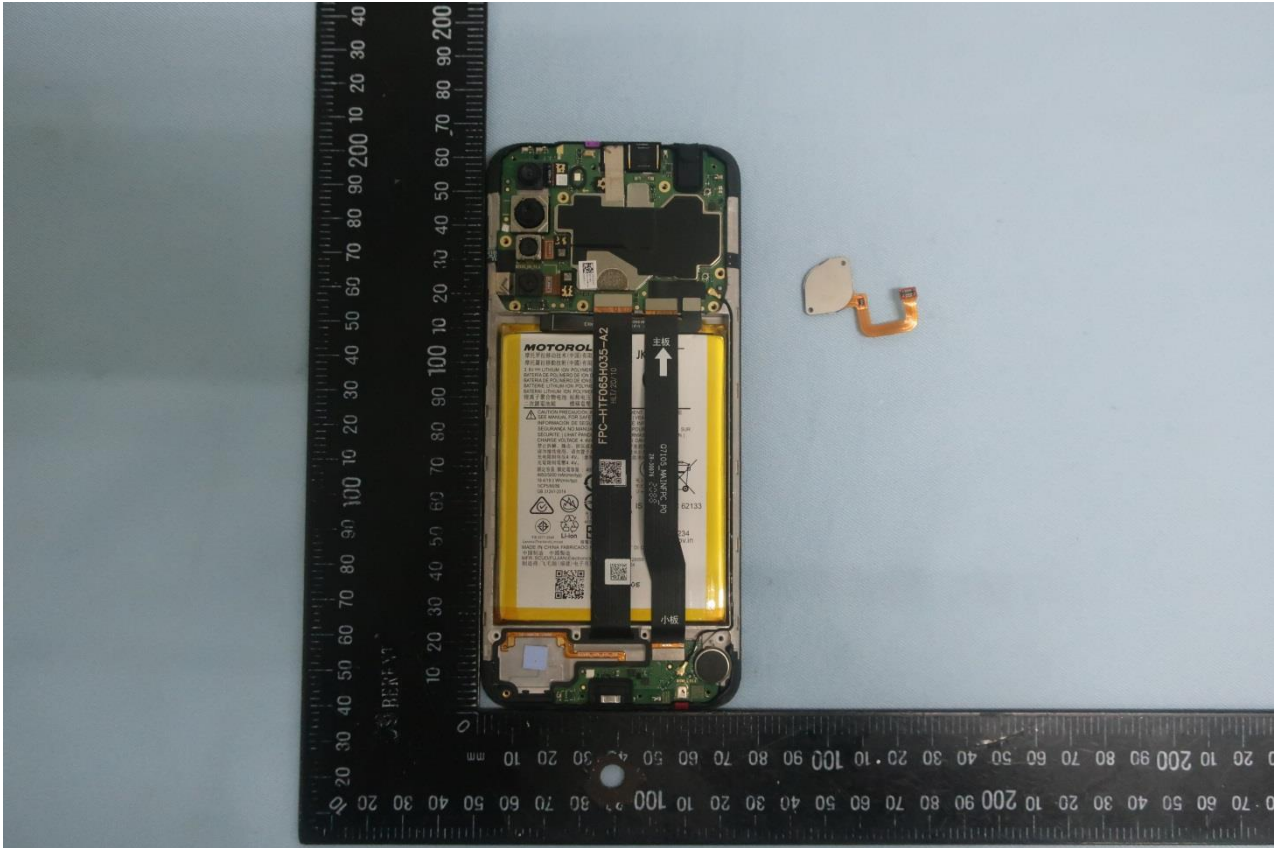

3. Internal Photograph of EUT

Brand Name: Motorola / Model Name: XT2073-2

Brand Name: Motorola / Model Name: XT2073-2

Brand Name: Motorola / Model Name: XT2073-2

Brand Name: Motorola / Model Name: XT2073-2

Brand Name: Motorola / Model Name: XT2073-2

Brand Name: Motorola / Model Name: XT2073-2

Brand Name: Motorola / Model Name: XT2073-2

Brand Name: Motorola / Model Name: XT2073-2

Brand Name: Motorola / Model Name: XT2073-2