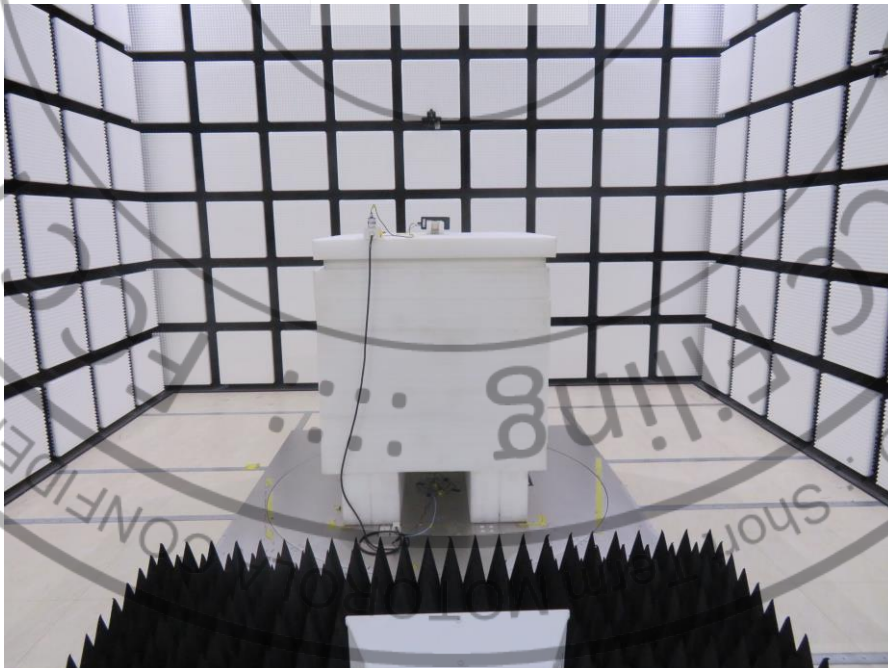

### Short-Term Confidentiality Requested RF LTE Test Setup Photos

<Radiated Emission>

Z Plane

30MHz to 1GHz

1GHz ~ 18GHz

Above 18GHz

THE END