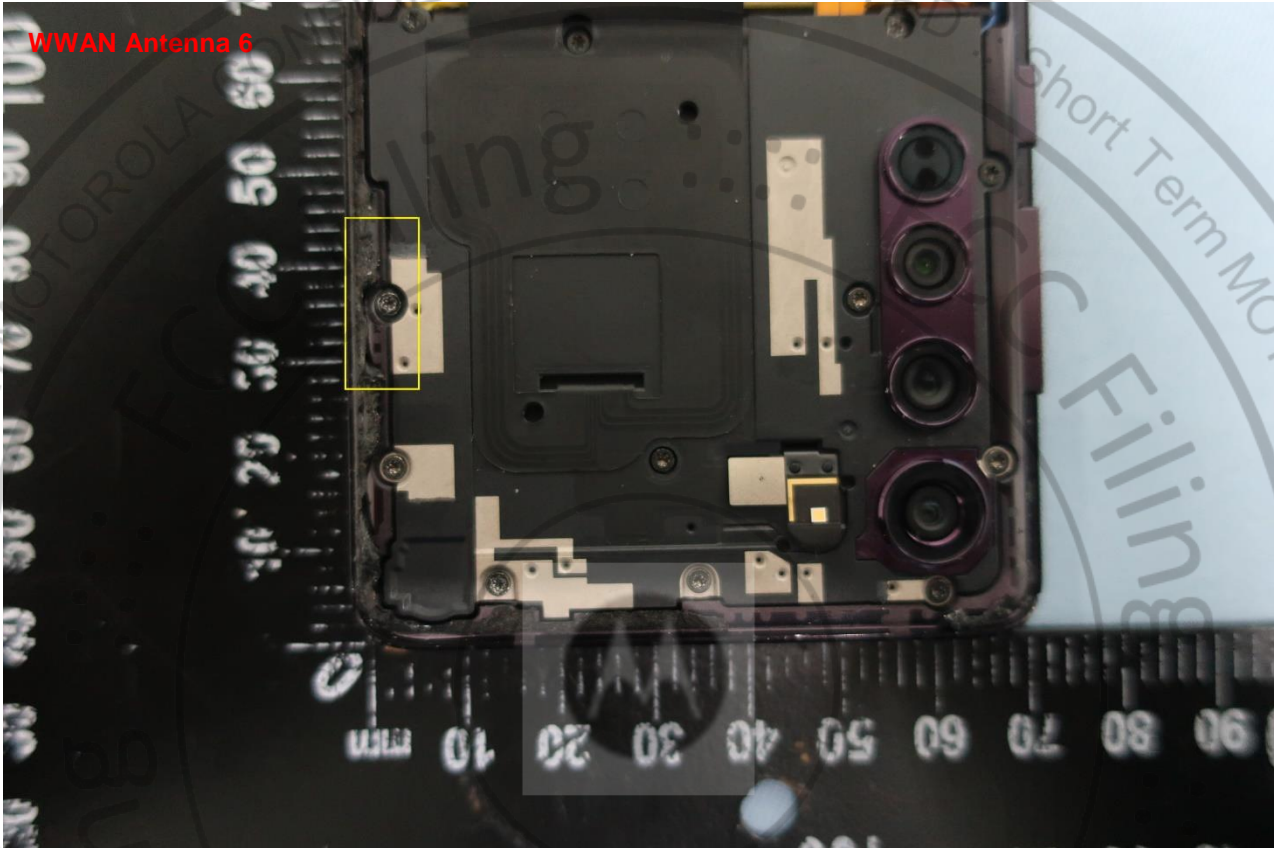

WWAN Antenna 1

Brand Name: Motorola / Model Name: XT2063-3

Brand Name: Motorola / Model Name: XT2063-3

Brand Name: Motorola / Model Name: XT2063-3

Brand Name: Motorola / Model Name: XT2063-3

Brand Name: Motorola / Model Name: XT2063-3