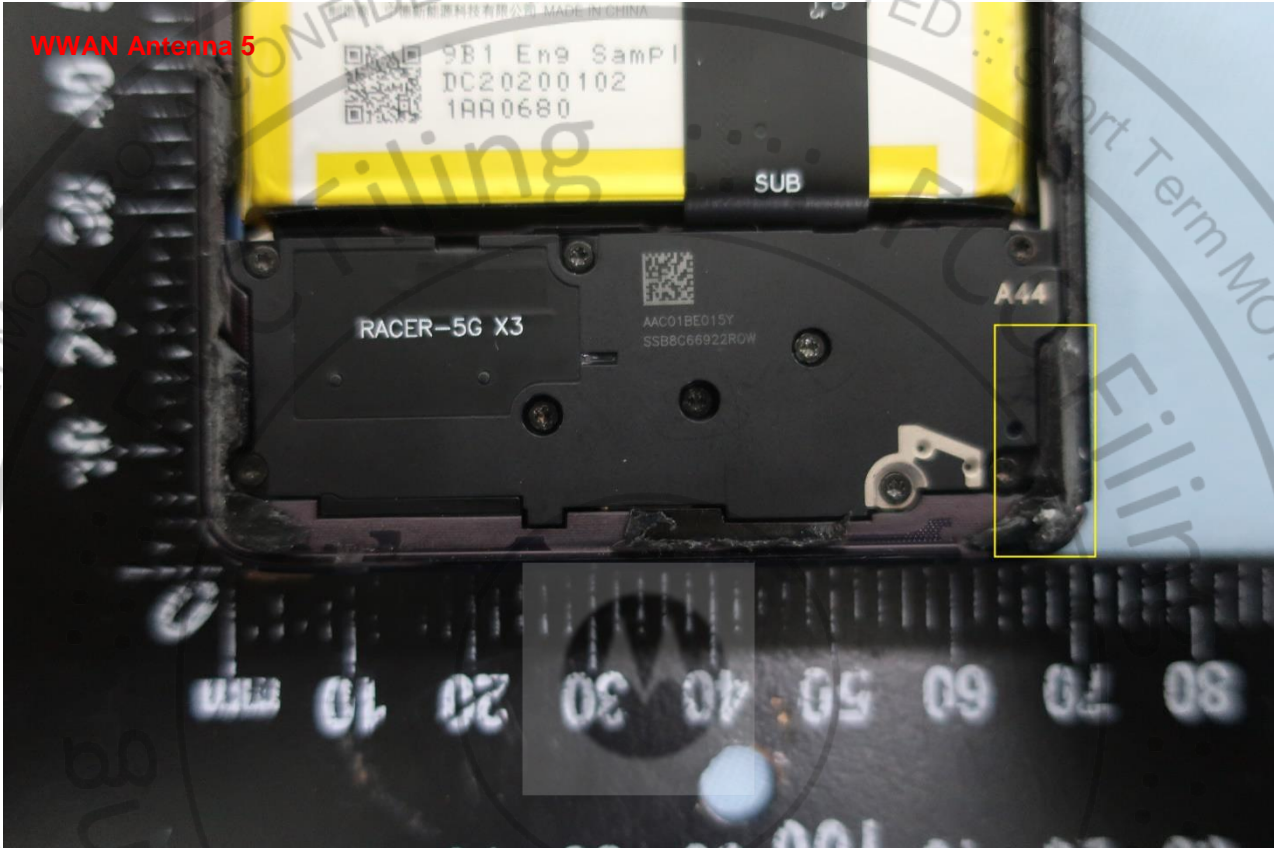

WWAN Antenna 1

Brand Name: Motorola / Model Name: XT2063-3

Brand Name: Motorola / Model Name: XT2063-3

Brand Name: Motorola / Model Name: XT2063-3

Brand Name: Motorola / Model Name: XT2063-3

Brand Name: Motorola / Model Name: XT2063-3