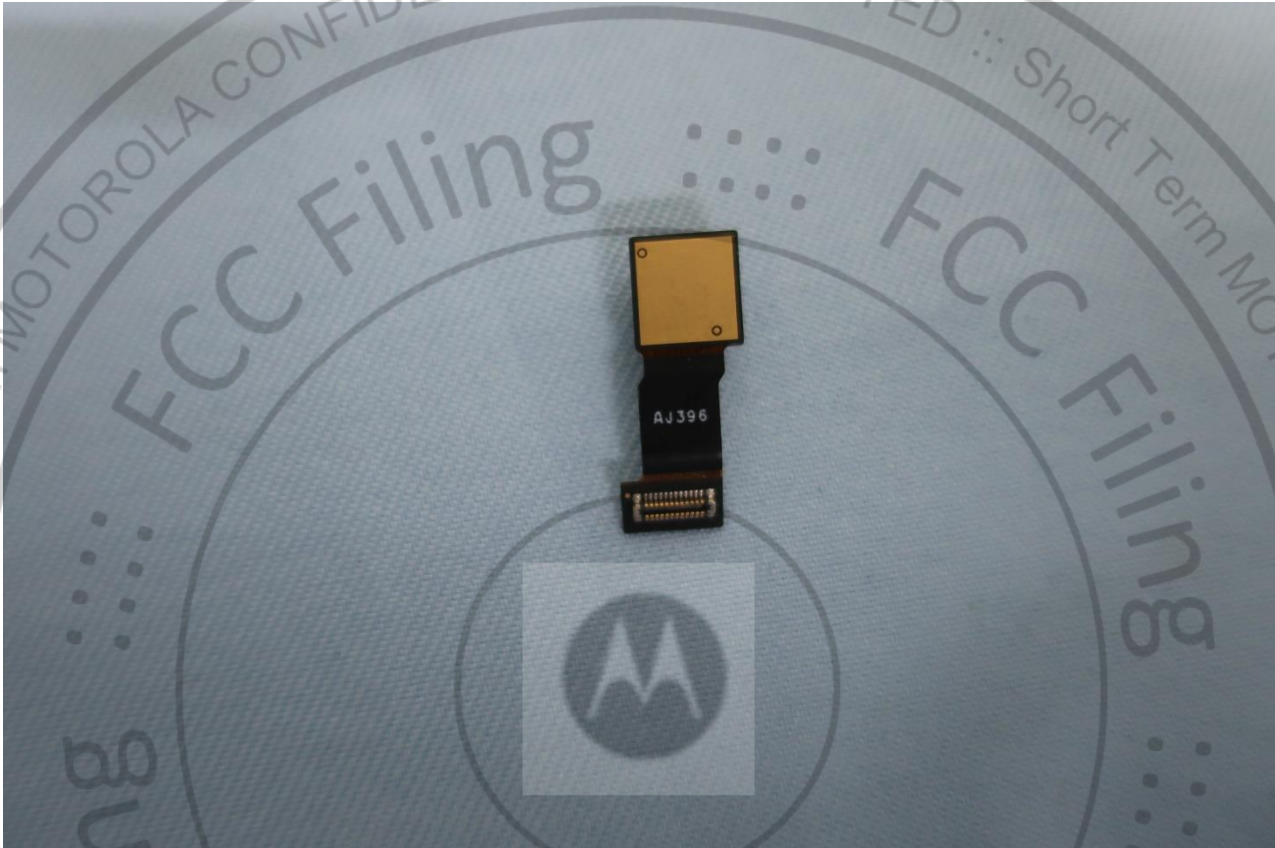

Brand Name: Motorola / Model Name: XT2063-3

Brand Name: Motorola / Model Name: XT2063-3

Brand Name: Motorola / Model Name: XT2063-3

Brand Name: Motorola / Model Name: XT2063-3

Brand Name: Motorola / Model Name: XT2063-3

WWAN Antenna 1

Brand Name: Motorola / Model Name: XT2063-3

Brand Name: Motorola / Model Name: XT2063-3

Brand Name: Motorola / Model Name: XT2063-3

Brand Name: Motorola / Model Name: XT2063-3

Brand Name: Motorola / Model Name: XT2063-3