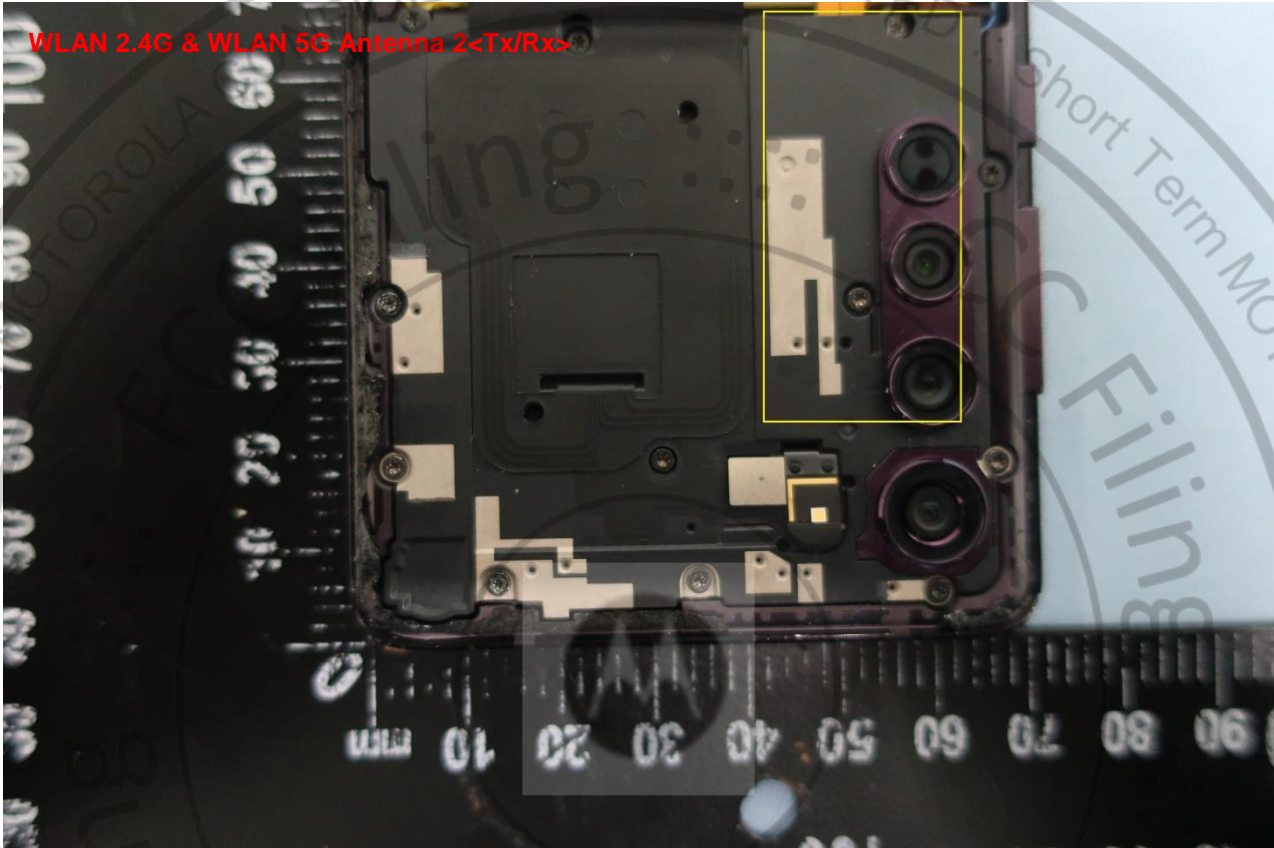

Brand Name: Motorola / Model Name: XT2063-3