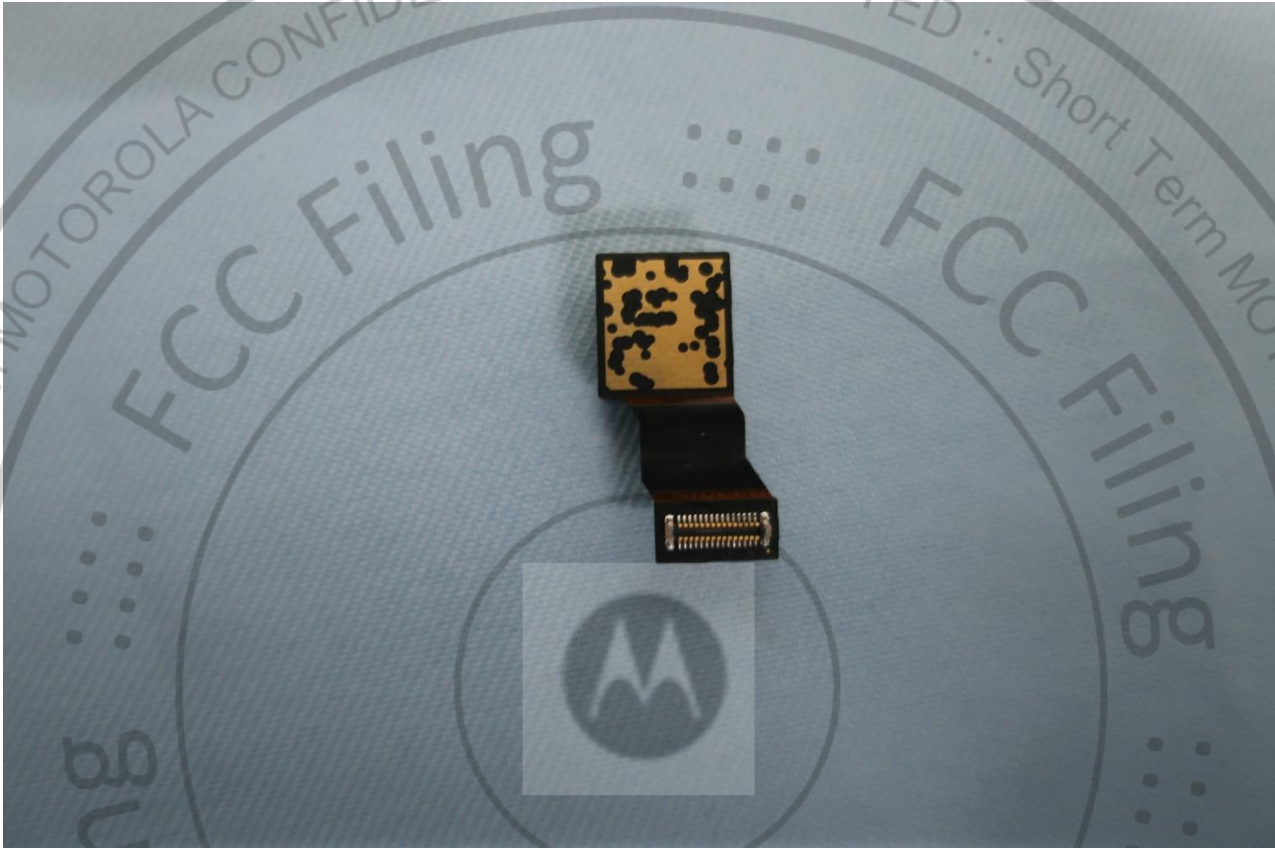

Brand Name: Motorola / Model Name: XT2063-3

Brand Name: Motorola / Model Name: XT2063-3

Brand Name: Motorola / Model Name: XT2063-3

Brand Name: Motorola / Model Name: XT2063-3

Brand Name: Motorola / Model Name: XT2063-3

WWAN Antenna 1

Brand Name: Motorola / Model Name: XT2063-3

Brand Name: Motorola / Model Name: XT2063-3

Brand Name: Motorola / Model Name: XT2063-3

Brand Name: Motorola / Model Name: XT2063-3

Brand Name: Motorola / Model Name: XT2063-3