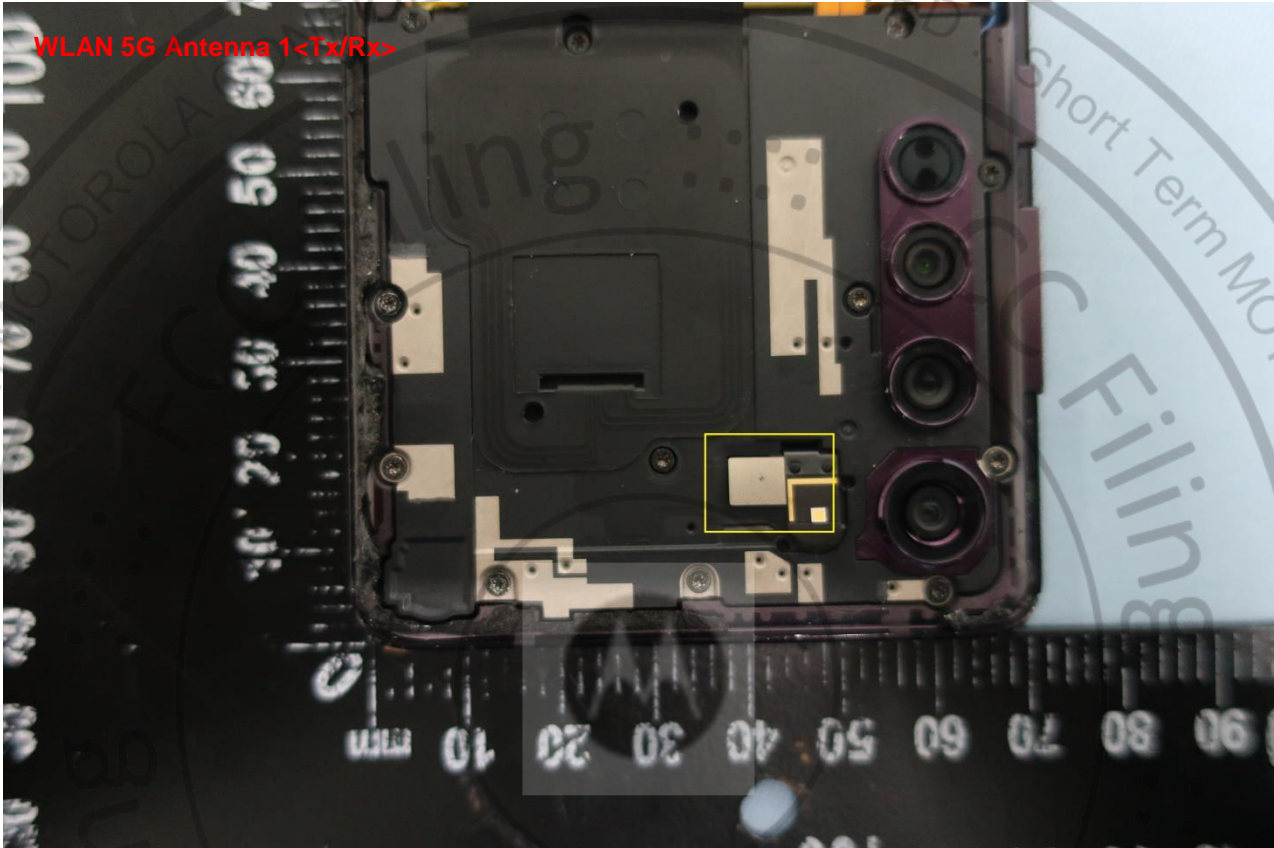

Brand Name: Motorola / Model Name: XT2063-3