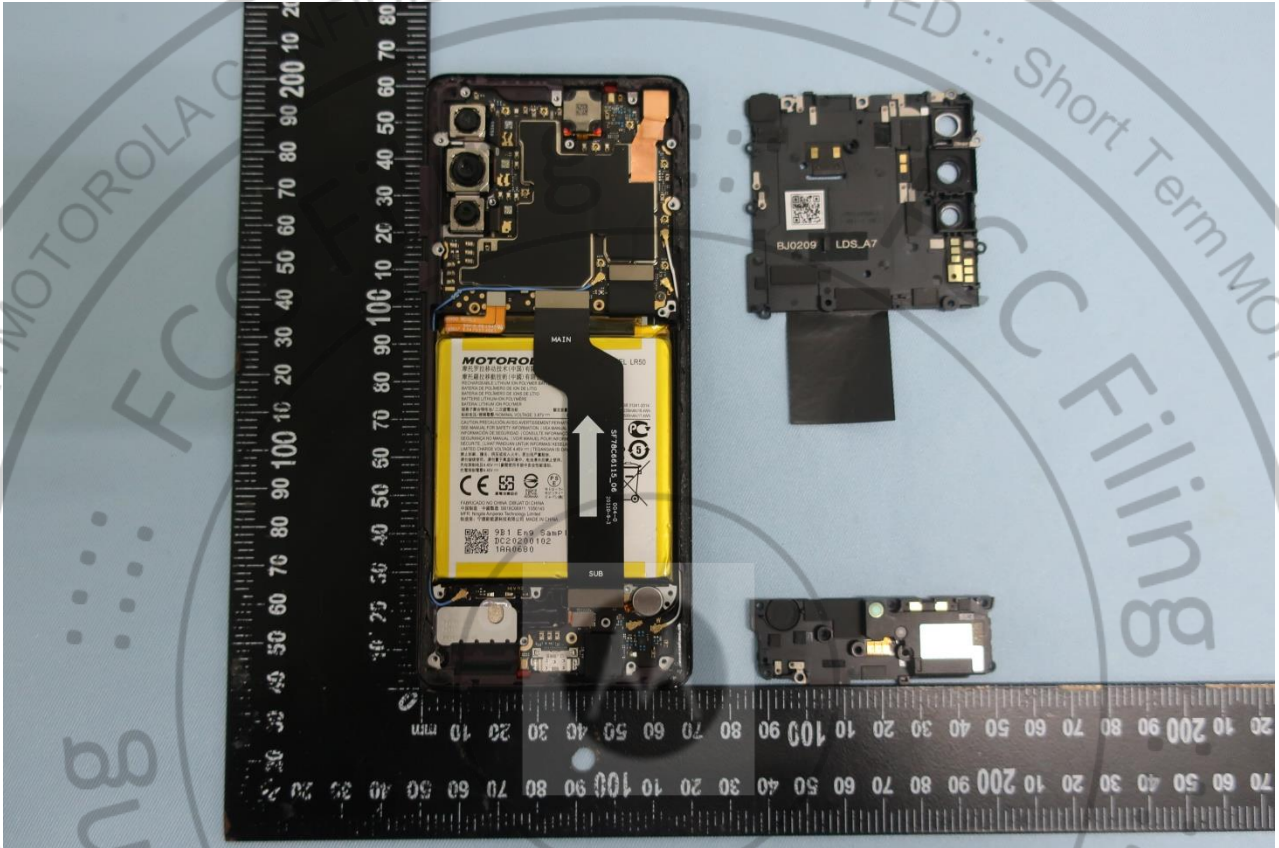

3. Internal Photograph of EUT

Brand Name: Motorola / Model Name: XT2063-3

Brand Name: Motorola / Model Name: XT2063-3

Brand Name: Motorola / Model Name: XT2063-3

Brand Name: Motorola / Model Name: XT2063-3

Brand Name: Motorola / Model Name: XT2063-3

Brand Name: Motorola / Model Name: XT2063-3

Brand Name: Motorola / Model Name: XT2063-3

Brand Name: Motorola / Model Name: XT2063-3

Brand Name: Motorola / Model Name: XT2063-3