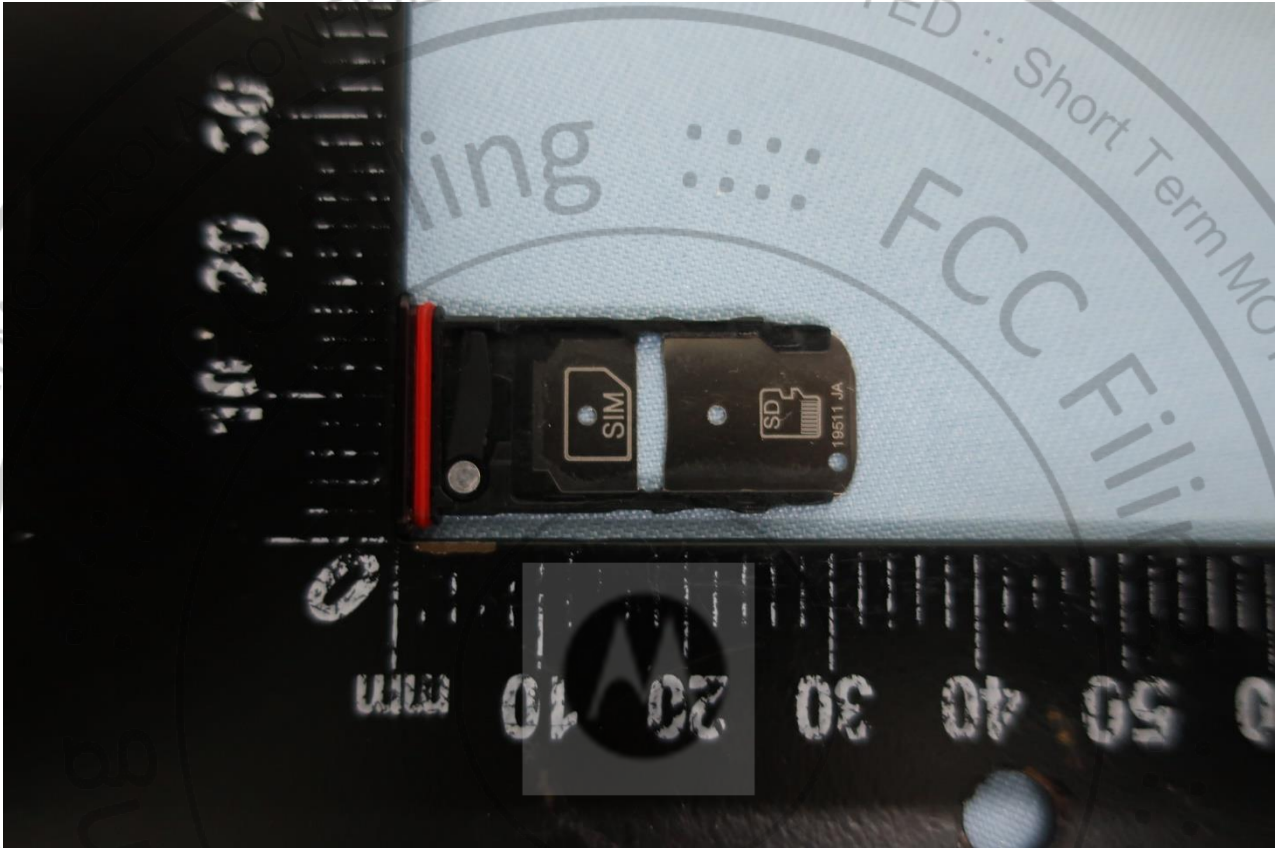

3. Internal Photograph of EUT

Brand Name: Motorola / Model Name: XT2063-3

Brand Name: Motorola / Model Name: XT2063-3

Brand Name: Motorola / Model Name: XT2063-3

Brand Name: Motorola / Model Name: XT2063-3