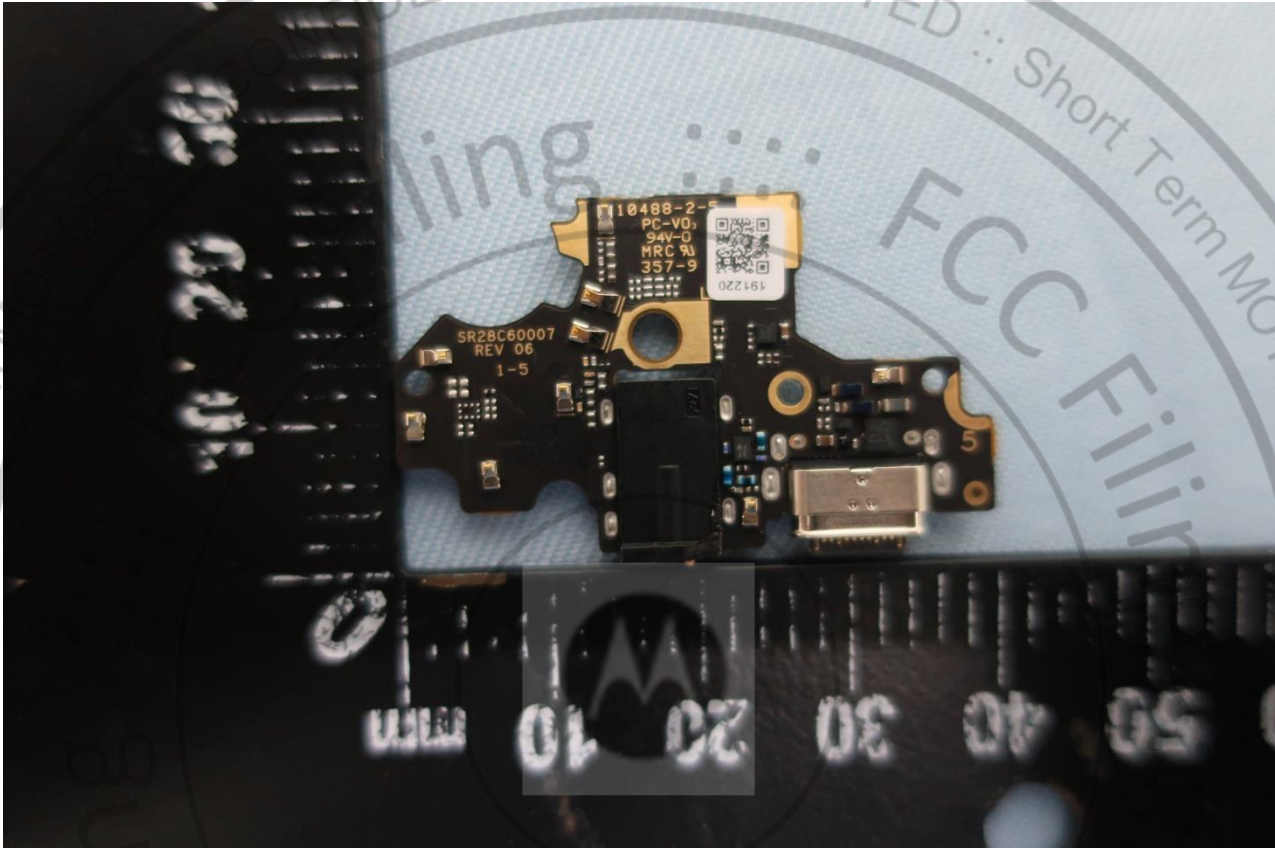

3. Internal Photograph of EUT

Brand Name: Motorola / Model Name: XT2063-3

Brand Name: Motorola / Model Name: XT2063-3

Brand Name: Motorola / Model Name: XT2063-3

Brand Name: Motorola / Model Name: XT2063-3

Brand Name: Motorola / Model Name: XT2063-3

Brand Name: Motorola / Model Name: XT2063-3

Brand Name: Motorola / Model Name: XT2063-3

Brand Name: Motorola / Model Name: XT2063-3

Brand Name: Motorola / Model Name: XT2063-3