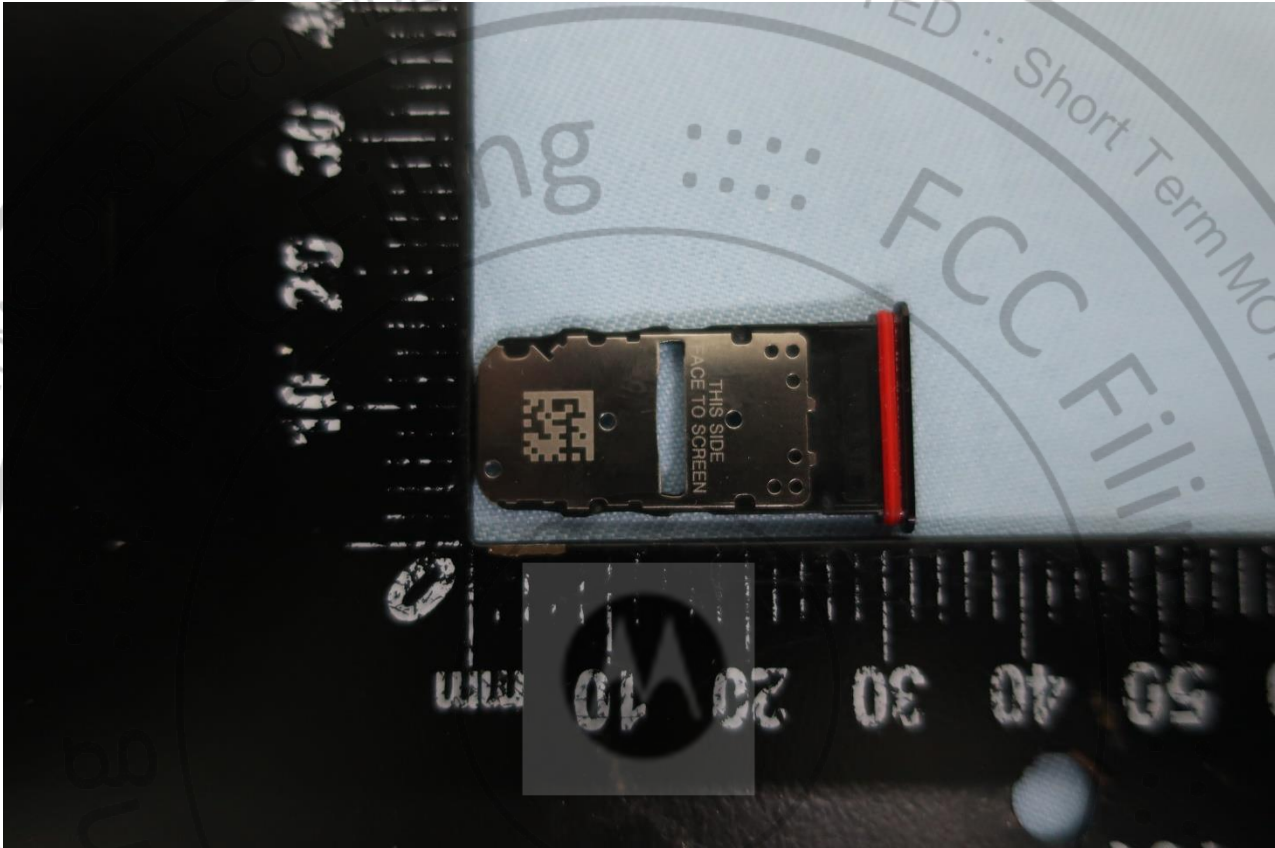

3. Internal Photograph of EUT

Brand Name: Motorola / Model Name: XT2063-3

Brand Name: Motorola / Model Name: XT2063-3

Brand Name: Motorola / Model Name: XT2063-3

Brand Name: Motorola / Model Name: XT2063-3

Brand Name: Motorola / Model Name: XT2063-3

Brand Name: Motorola / Model Name: XT2063-3

Brand Name: Motorola / Model Name: XT2063-3

Brand Name: Motorola / Model Name: XT2063-3

Brand Name: Motorola / Model Name: XT2063-3