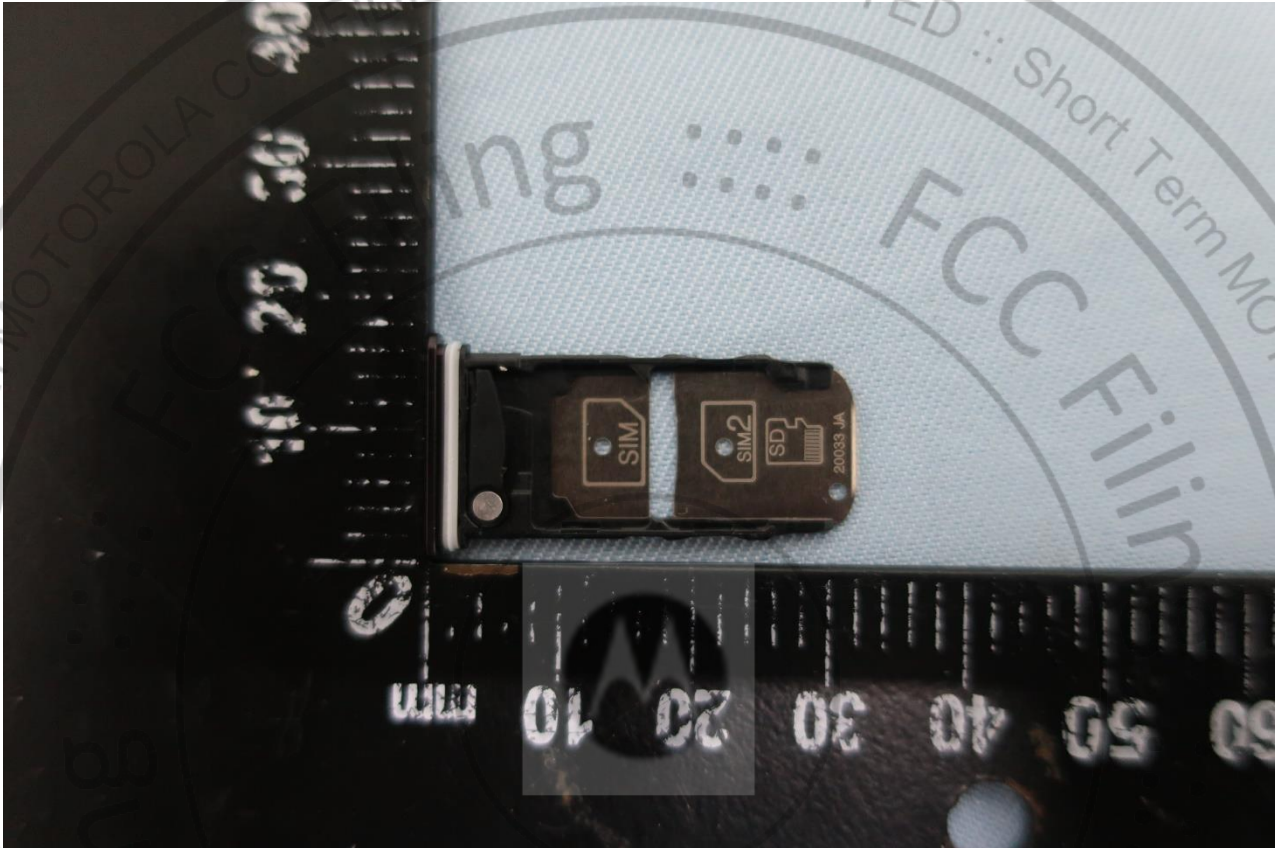

3. Internal Photograph of EUT

Brand Name: Motorola / Model Name: XT2063-3

Brand Name: Motorola / Model Name: XT2063-3

Brand Name: Motorola / Model Name: XT2063-3

Brand Name: Motorola / Model Name: XT2063-3

Brand Name: Motorola / Model Name: XT2063-3

Brand Name: Motorola / Model Name: XT2063-3

Brand Name: Motorola / Model Name: XT2063-3

Brand Name: Motorola / Model Name: XT2063-3

Brand Name: Motorola / Model Name: XT2063-3