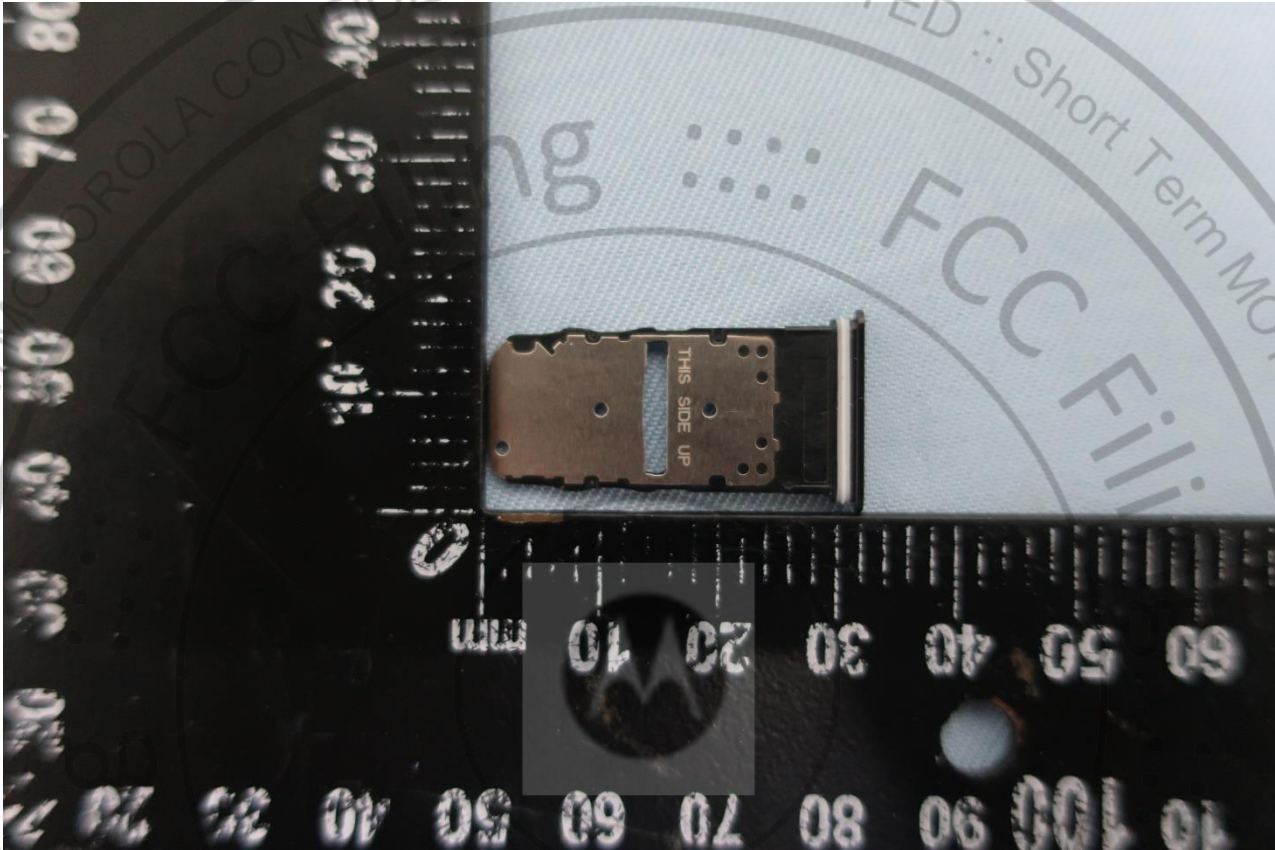

3. Internal Photograph of EUT

Brand Name: Motorola / Model Name: XT2063-3

Brand Name: Motorola / Model Name: XT2063-3

Brand Name: Motorola / Model Name: XT2063-3

Brand Name: Motorola / Model Name: XT2063-3

Brand Name: Motorola / Model Name: XT2063-3

Brand Name: Motorola / Model Name: XT2063-3

Brand Name: Motorola / Model Name: XT2063-3

Brand Name: Motorola / Model Name: XT2063-3

Brand Name: Motorola / Model Name: XT2063-3