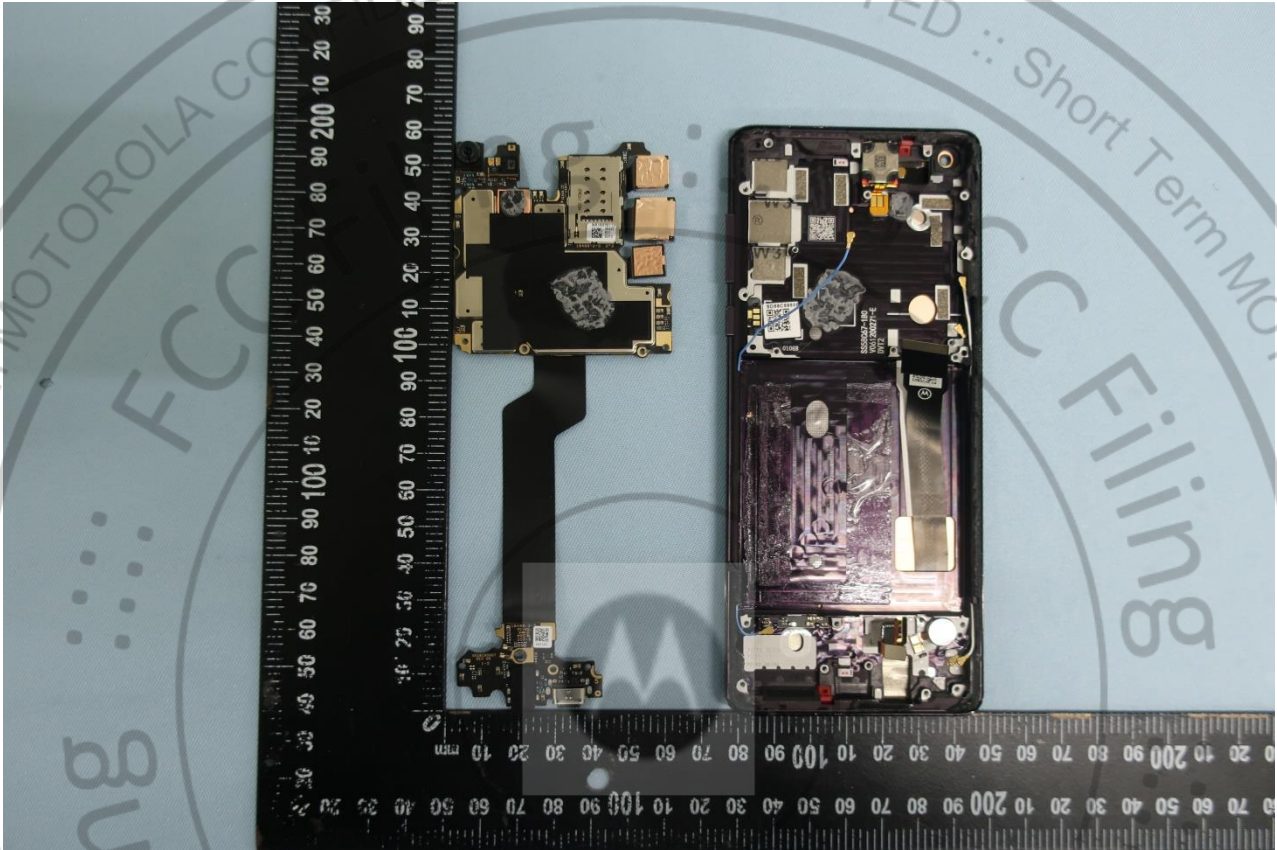

3. Internal Photograph of EUT

Brand Name: Motorola / Model Name: XT2063-3

Brand Name: Motorola / Model Name: XT2063-3

Brand Name: Motorola / Model Name: XT2063-3

Brand Name: Motorola / Model Name: XT2063-3

Brand Name: Motorola / Model Name: XT2063-3

Brand Name: Motorola / Model Name: XT2063-3

Brand Name: Motorola / Model Name: XT2063-3

Brand Name: Motorola / Model Name: XT2063-3

Brand Name: Motorola / Model Name: XT2063-3