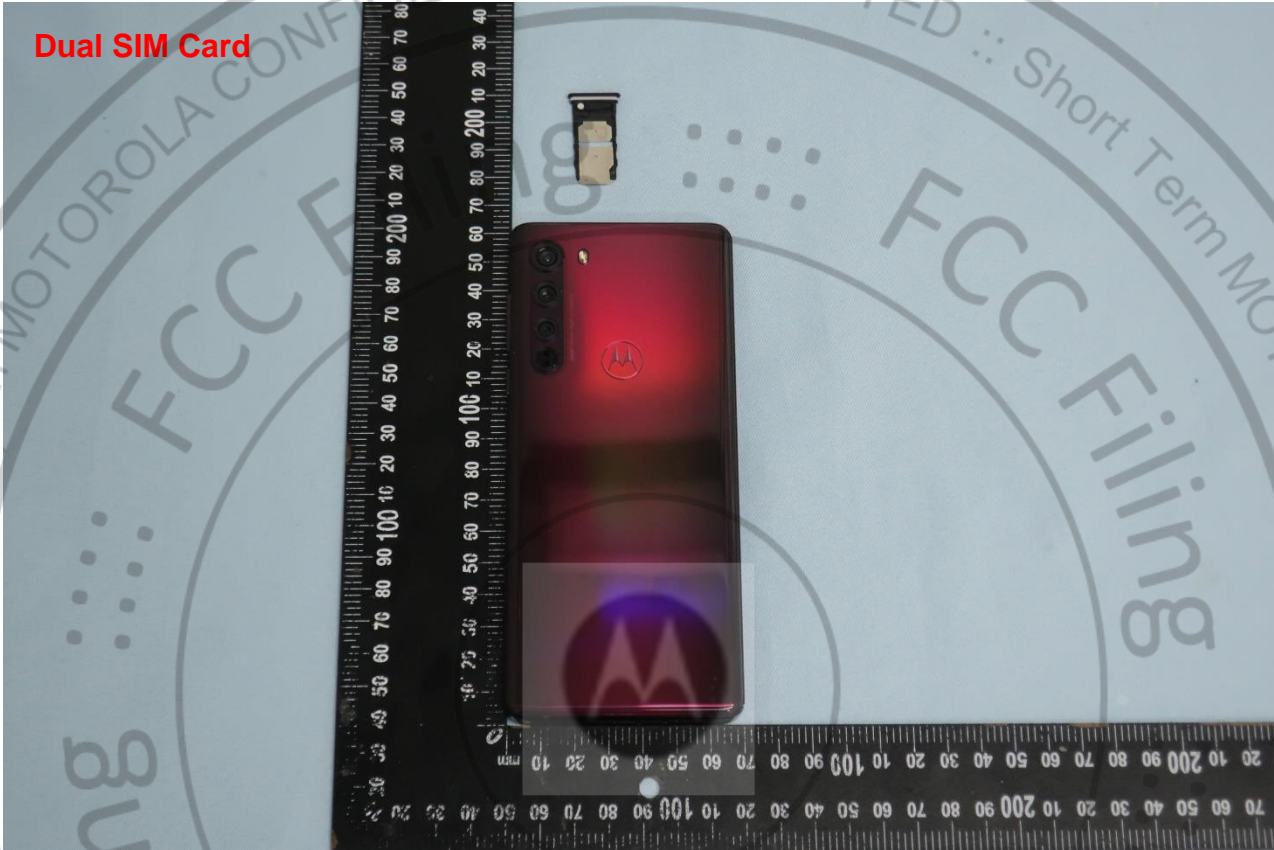

3. Internal Photograph of EUT

Brand Name: Motorola / Model Name: XT2063-3

Brand Name: Motorola / Model Name: XT2063-3

Brand Name: Motorola / Model Name: XT2063-3

Brand Name: Motorola / Model Name: XT2063-3