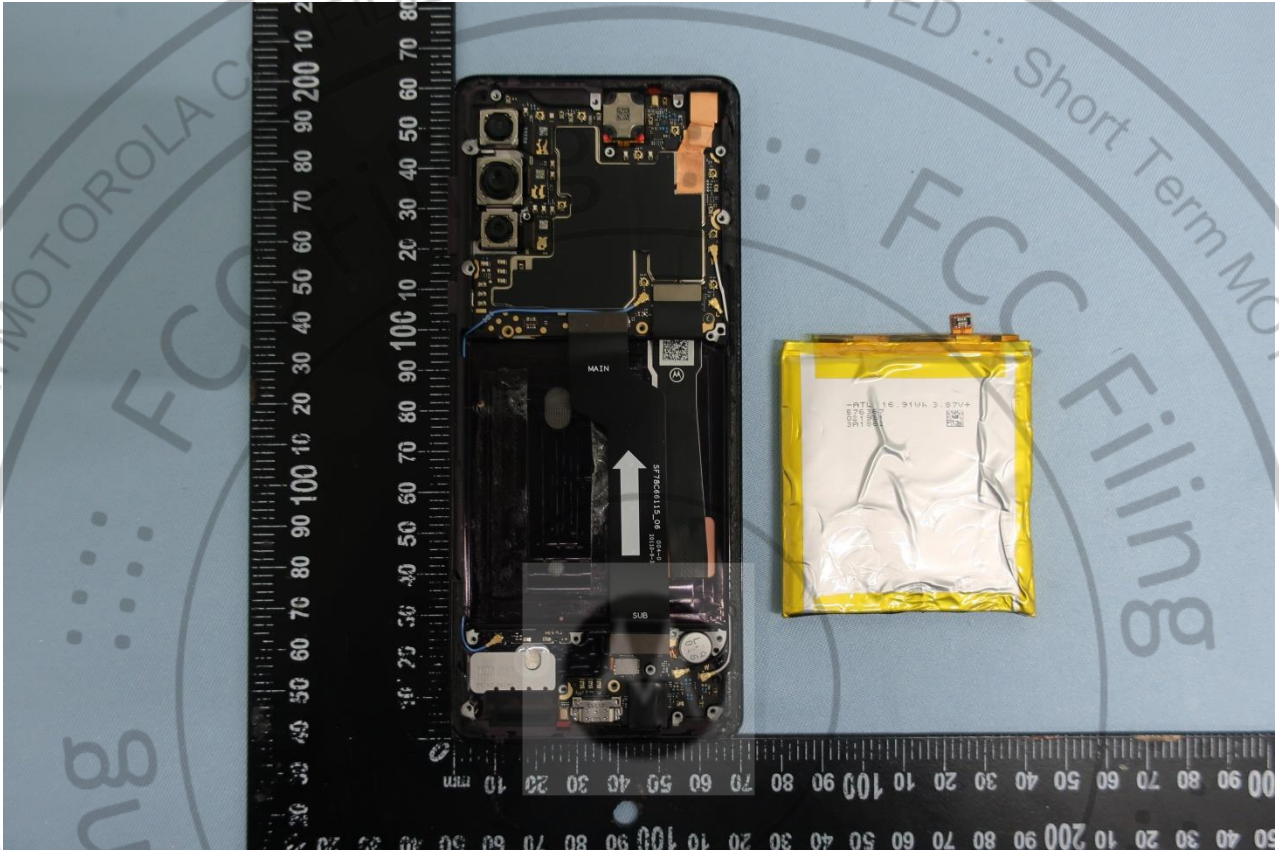

3. Internal Photograph of EUT

Brand Name: Motorola / Model Name: XT2063-3

Brand Name: Motorola / Model Name: XT2063-3

Brand Name: Motorola / Model Name: XT2063-3

Brand Name: Motorola / Model Name: XT2063-3

Brand Name: Motorola / Model Name: XT2063-3

Brand Name: Motorola / Model Name: XT2063-3

Brand Name: Motorola / Model Name: XT2063-3

Brand Name: Motorola / Model Name: XT2063-3

Brand Name: Motorola / Model Name: XT2063-3