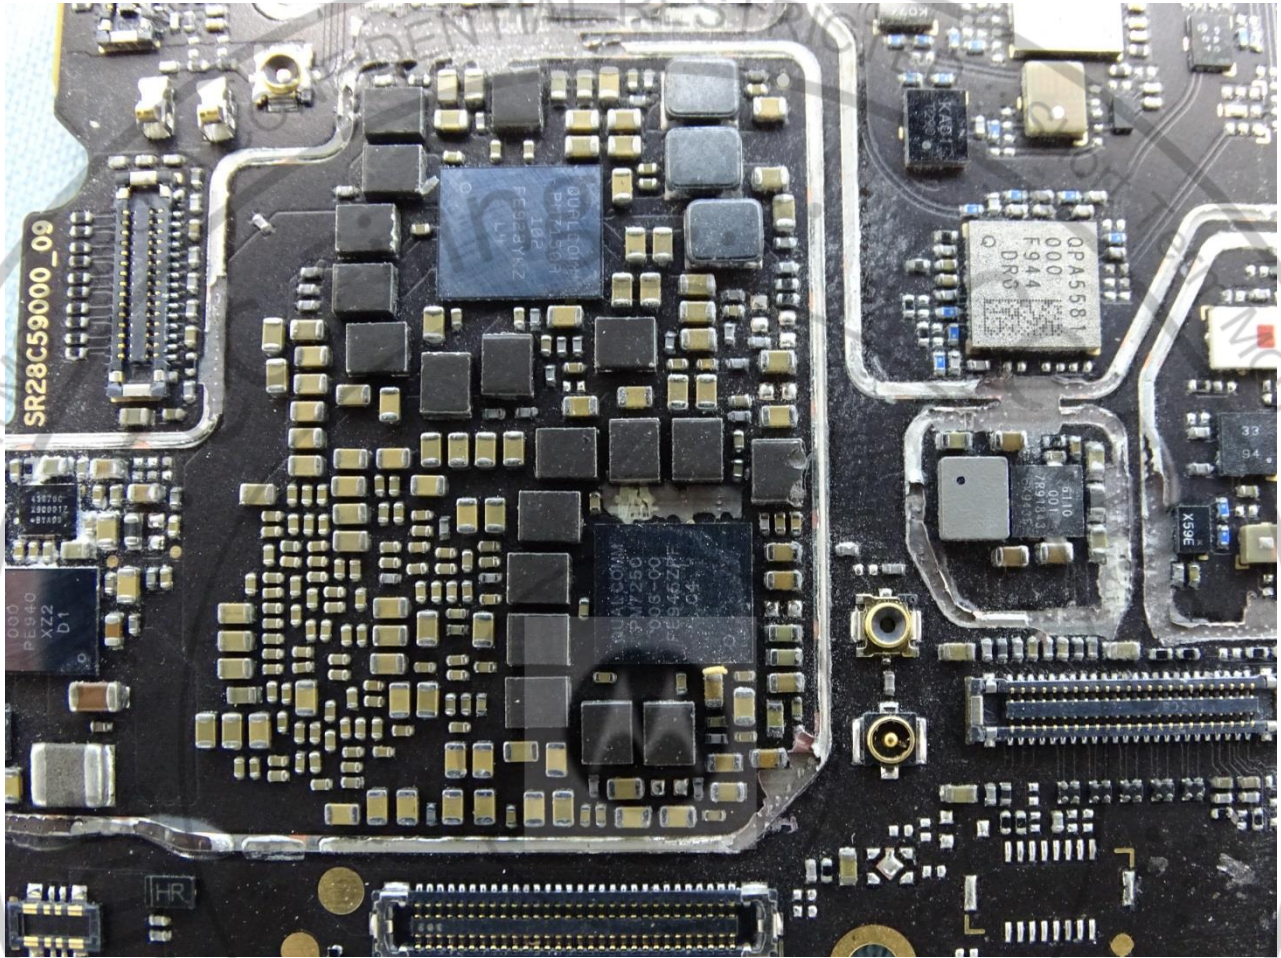

Brand Name: Motorola / Model Name: XT2063-3

Brand Name: Motorola / Model Name: XT2063-3

MOTOROLA CONFIDENTIAL RESTRICTED :: Short Term Filing :: MOTOROLA CONFIDENTIAL RESTRICTED

Brand Name: Motorola / Model Name: XT2063-3