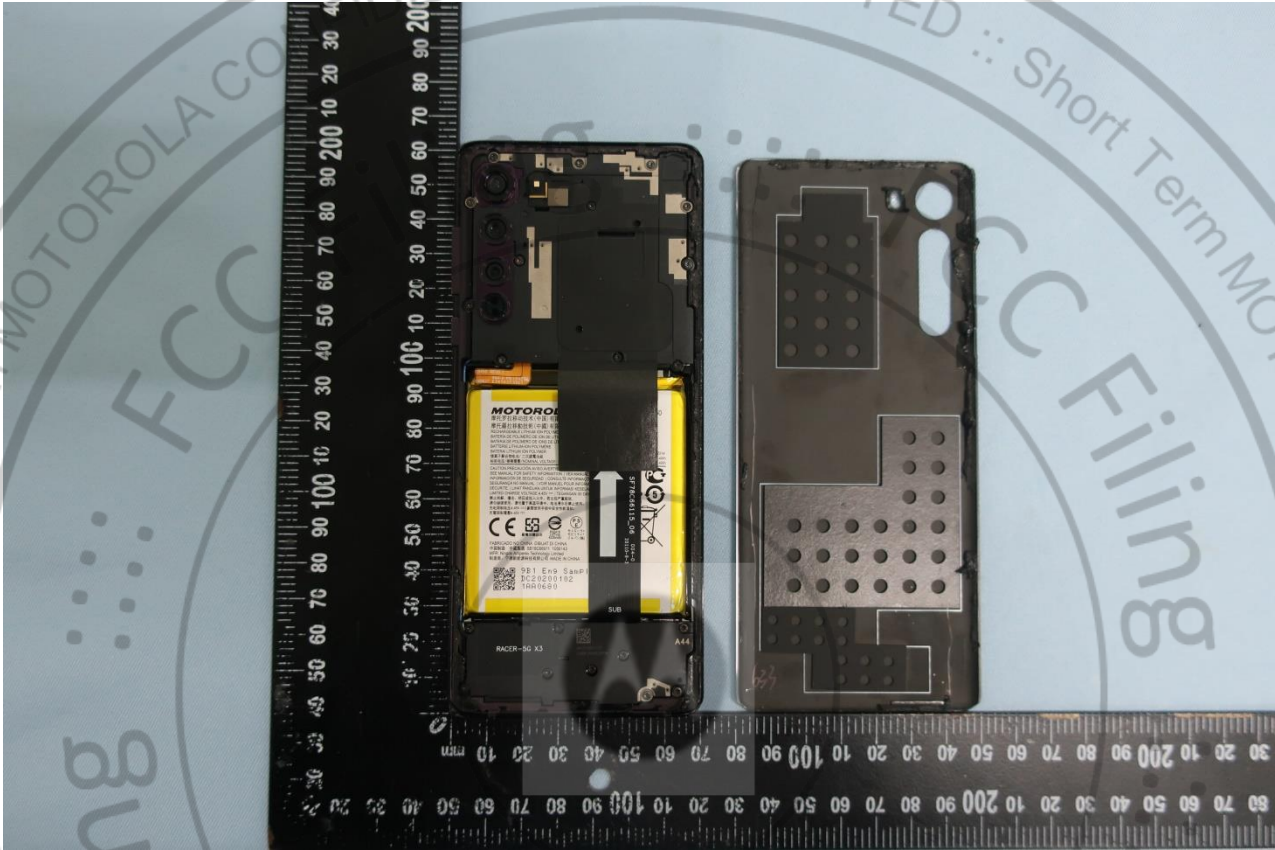

3. Internal Photograph of EUT

Brand Name: Motorola / Model Name: XT2063-3

Brand Name: Motorola / Model Name: XT2063-3

Brand Name: Motorola / Model Name: XT2063-3

Brand Name: Motorola / Model Name: XT2063-3

Brand Name: Motorola / Model Name: XT2063-3

Brand Name: Motorola / Model Name: XT2063-3

Brand Name: Motorola / Model Name: XT2063-3

Brand Name: Motorola / Model Name: XT2063-3

Brand Name: Motorola / Model Name: XT2063-3