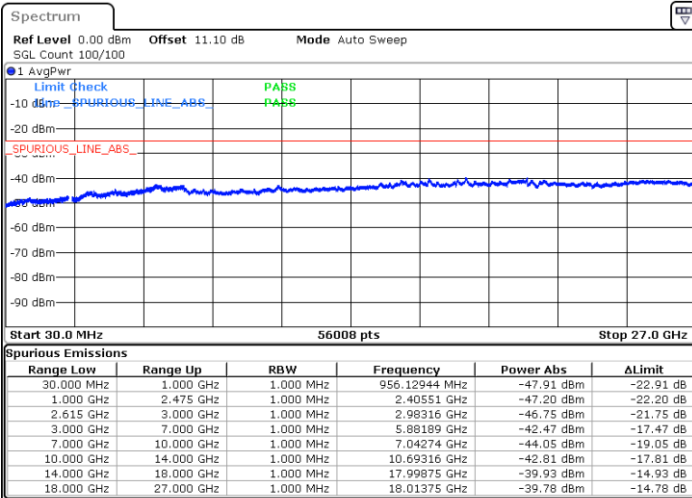

N/A

Date: 23.MAR.2020 18:44:52

LTE Band 7CA / 15MHz+20MHz

64QAM

Lowest Channel / 1RB0 and 1RB99

Lowest Channel / 1RB74 and 1RB0

Date: 23.MAR.2020 13:42:29

Date: 23.MAR.2020 13:37:29

Lowest Channel / FullIRB

N/A

Date: 23.MAR.2020 13:43:30

LTE Band 7CA / 15MHz+20MHz

64QAM

Middle Channel / 1RB0 and 1RB99

Middle Channel / 1RB74 and 1RB0

Date: 23.MAR.2020 13:54:00

Date: 23.MAR.2020 13:59:01

Middle Channel / FullIRB

N/A

Date: 23.MAR.2020 13:53:00

LTE Band 7CA / 15MHz+20MHz

64QAM

Highest Channel / 1RB0 and 1RB99

Highest Channel / 1RB74 and 1RB0

Date: 23.MAR.2020 14:29:06

Date: 23.MAR.2020 14:28:06

Highest Channel / FullIRB

N/A

Date: 23.MAR.2020 14:34:07

LTE Band 7CA / 20MHz+10MHz

64QAM

Lowest Channel / 1RB0 and 1RB49