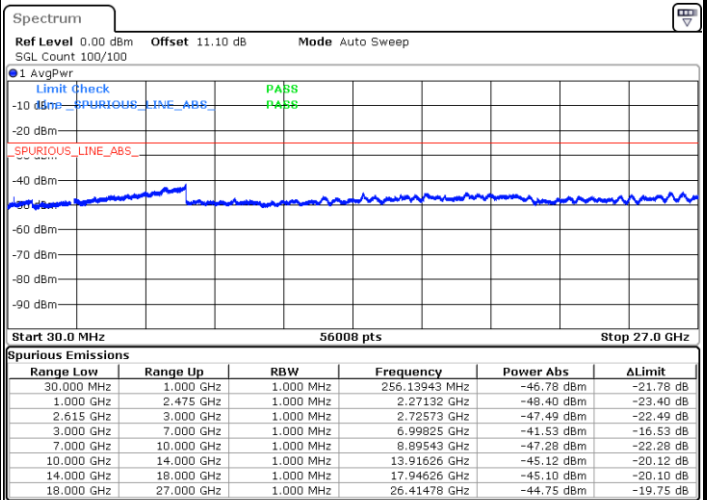

Middle Channel / FullIRB

N/A

Date: 23.MAR.2020 16:03:16

LTE Band 7CA / 10MHz+20MHz

64QAM

Highest Channel / 1RB0 and 1RB99

Highest Channel / 1RB49 and 1RB0

Date: 23.MAR.2020 18:04:20

Date: 23.MAR.2020 18:03:10

Highest Channel / FullIRB

N/A

Date: 23.MAR.2020 15:52:46

LTE Band 7CA / 15MHz+10MHz

64QAM

Lowest Channel / 1RB0 and 1RB49

Lowest Channel / 1RB74 and 1RB0