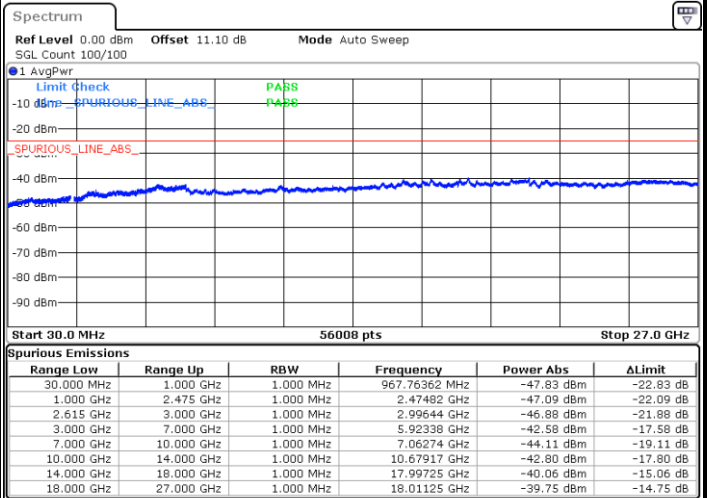

Date: 23.MAR.2020 14:54:30

Lowest Channel / FullIRB

N/A

Date: 23.MAR.2020 15:00:30

LTE Band 7CA / 20MHz+15MHz

16QAM

MiddleChannel / 1RB0 and 1RB74

Middle Channel / 1RB99 and 1RB0

Date: 23.MAR.2020 15:10:36

Date: 23.MAR.2020 15:13:36

Middle Channel / FullIRB

N/A

Date: 23.MAR.2020 15:07:35

LTE Band 7CA / 20MHz+15MHz

16QAM

Highest Channel / 1RB0 and 1RB74

Highest Channel / 1RB99 and 1RB0

Date: 23.MAR.2020 15:28:40

Date: 23.MAR.2020 15:25:40

Highest Channel / FullIRB

N/A

Date: 23.MAR.2020 15:31:41

LTE Band 7CA / 20MHz+20MHz

16QAM

Lowest Channel / 1RB0 and 1RB99

Lowest Channel / 1RB99 and 1RB0

Date: 23.MAR.2020 15:51:04

Date: 23.MAR.2020 15:48:04

Lowest Channel / FullIRB

N/A

Date: 23.MAR.2020 15:54:05

LTE Band 7CA / 20MHz+20MHz