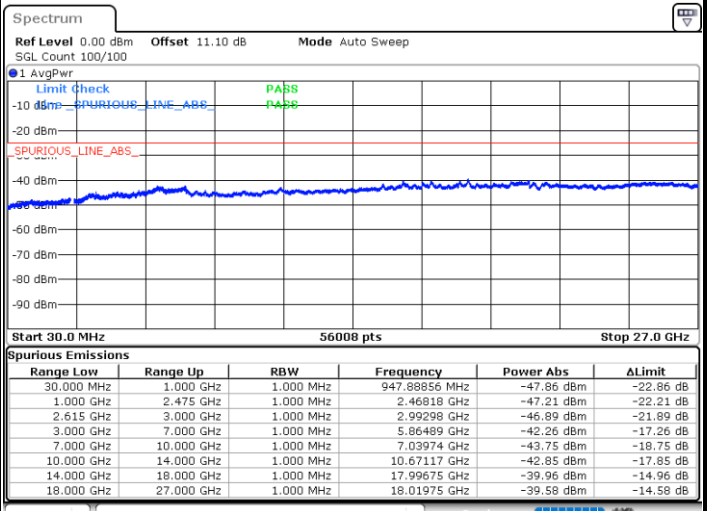

Middle Channel / FullIRB

N/A

Date: 23.MAR.2020 16:03:16

LTE Band 7CA / 10MHz+20MHz

64QAM

Highest Channel / 1RB0 and 1RB99

Highest Channel / 1RB49 and 1RB0

Date: 23.MAR.2020 18:04:20

Date: 23.MAR.2020 18:03:10

Highest Channel / FullIRB

N/A

Date: 23.MAR.2020 15:52:46

LTE Band 7CA / 15MHz+10MHz

64QAM

Lowest Channel / 1RB0 and 1RB49

Lowest Channel / 1RB74 and 1RB0

Date: 23.MAR.2020 17:40:34

Date: 23.MAR.2020 17:35:33

Lowest Channel / FullIRB

N/A

Date: 23.MAR.2020 17:41:34

LTE Band 7CA / 15MHz+10MHz

64QAM

Middle Channel / 1RB0 and 1RB49