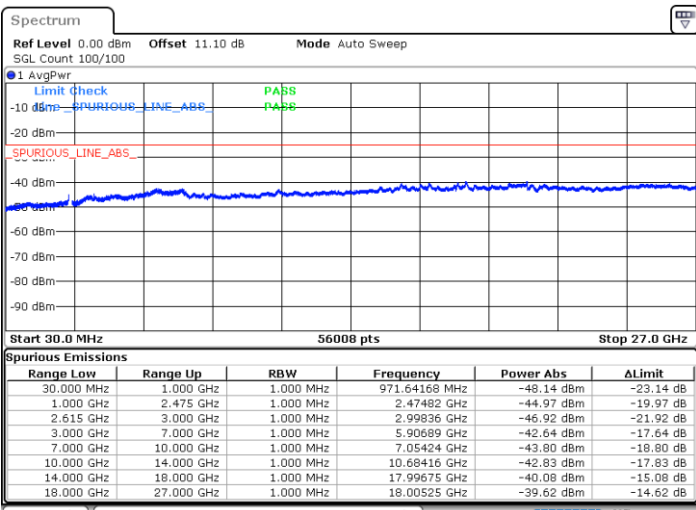

Date: 23.MAR.2020 12:58:32

LTE Band 7CA / 15MHz+15MHz

64QAM

Highest Channel / 1RB0 and 1RB74

Highest Channel / 1RB74 and 1RB0

Date: 23.MAR.2020 18:38:53

Date: 23.MAR.2020 18:37:42

Highest Channel / FullIRB

N/A

Date: 23.MAR.2020 18:44:52

LTE Band 7CA / 15MHz+20MHz

64QAM

Lowest Channel / 1RB0 and 1RB99

Lowest Channel / 1RB74 and 1RB0

Date: 23.MAR.2020 13:42:29

Date: 23.MAR.2020 13:37:29

Lowest Channel / FullIRB

N/A

Date: 23.MAR.2020 13:43:30

LTE Band 7CA / 15MHz+20MHz

64QAM

Middle Channel / 1RB0 and 1RB99

Middle Channel / 1RB74 and 1RB0

Date: 23.MAR.2020 13:54:00