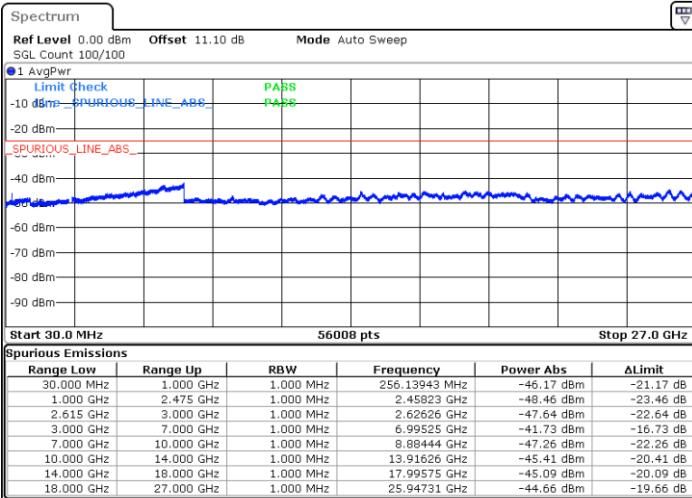

N/A

Date: 23.MAR.2020 17:23:51

LTE Band 7CA / 20MHz+10MHz

16QAM

Highest Channel / 1RB0 and 1RB49

Highest Channel / 1RB99 and 1RB0

Date: 23.MAR.2020 17:13:57

Date: 23.MAR.2020 17:10:23

Highest Channel / FullIRB

N/A

Date: 23.MAR.2020 17:17:33

LTE Band 7CA / 20MHz+15MHz

16QAM

Lowest Channel / 1RB0 and 1RB74

Lowest Channel / 1RB99 and 1RB0

Date: 23.MAR.2020 14:57:30