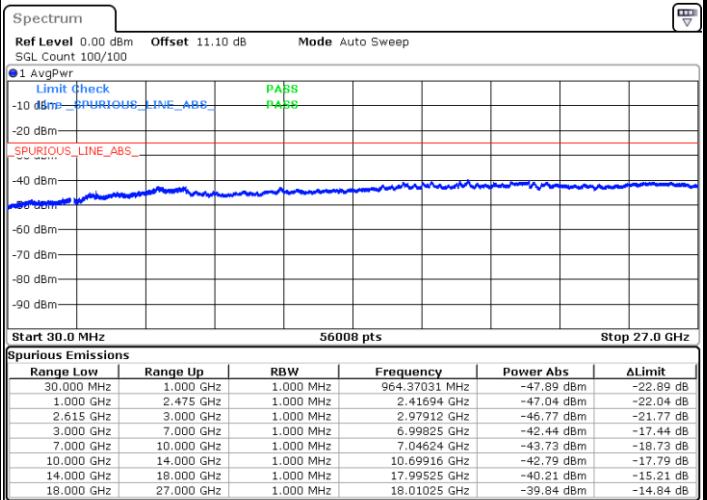

Lowest Channel / FullIRB

N/A

Date: 23.MAR.2020 13:43:30

LTE Band 7CA / 15MHz+20MHz

64QAM

Middle Channel / 1RB0 and 1RB99

Middle Channel / 1RB74 and 1RB0

Date: 23.MAR.2020 13:54:00

Date: 23.MAR.2020 13:59:01

Middle Channel / FullIRB

N/A

Date: 23.MAR.2020 13:53:00

LTE Band 7CA / 15MHz+20MHz

64QAM

Highest Channel / 1RB0 and 1RB99

Highest Channel / 1RB74 and 1RB0

Date: 23.MAR.2020 14:29:06

Date: 23.MAR.2020 14:28:06

Highest Channel / FullIRB

N/A

Date: 23.MAR.2020 14:34:07

LTE Band 7CA / 20MHz+10MHz

64QAM

Lowest Channel / 1RB0 and 1RB49

Lowest Channel / 1RB99 and 1RB0

Date: 23.MAR.2020 16:47:25

Date: 23.MAR.2020 16:41:25

Lowest Channel / FullIRB

N/A

Date: 23.MAR.2020 16:48:37

LTE Band 7CA / 20MHz+10MHz

64QAM