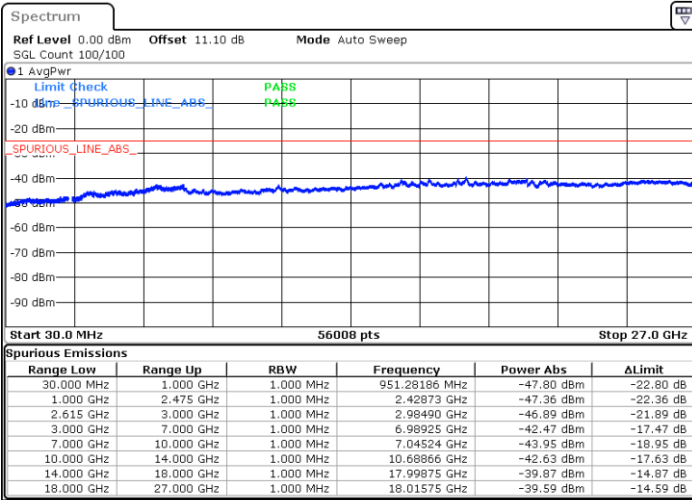

LTE Band 7CA / 20MHz+15MHz

64QAM

Lowest Channel / 1RB0 and 1RB74

Lowest Channel / 1RB99 and 1RB0

Date: 23.MAR.2020 14:58:30

Date: 23.MAR.2020 14:53:29

Lowest Channel / FullRB

N/A

Date: 23.MAR.2020 14:59:30

LTE Band 7CA / 20MHz+15MHz

64QAM

MiddleChannel / 1RB0 and 1RB74

Middle Channel / 1RB99 and 1RB0

Date: 23.MAR.2020 15:09:36

Date: 23.MAR.2020 15:14:36

Middle Channel / FullIRB

N/A

Date: 23.MAR.2020 15:08:35

LTE Band 7CA / 20MHz+15MHz

64QAM

Highest Channel / 1RB0 and 1RB74

Highest Channel / 1RB99 and 1RB0

Date: 23.MAR.2020 15:27:39

Date: 23.MAR.2020 15:26:40