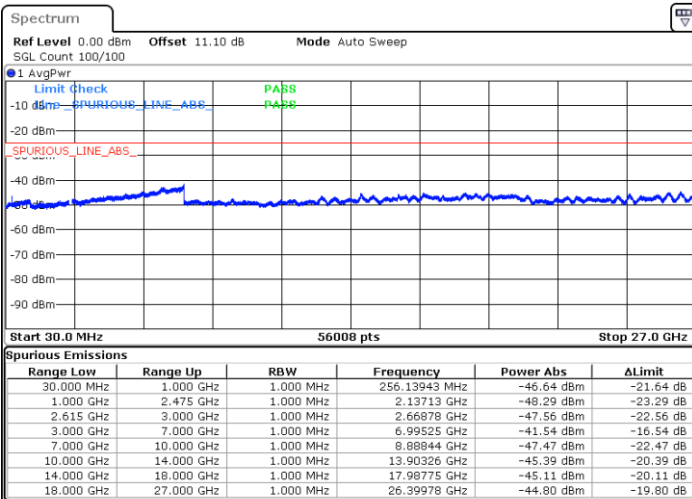

Date: 23.MAR.2020 16:46:32

LTE Band 7CA / 10MHz+20MHz

64QAM

Lowest Channel / 1RB0 and 1RB99

Lowest Channel / 1RB49 and 1RB0

Date: 23.MAR.2020 17:49:41

Date: 23.MAR.2020 17:43:43

Lowest Channel / FullIRB

N/A

Date: 23.MAR.2020 15:22:26

LTE Band 7CA / 10MHz+20MHz

64QAM

MiddleChannel / 1RB0 and 1RB99

Middle Channel / 1RB49 and 1RB0

Date: 23.MAR.2020 18:08:33

Date: 23.MAR.2020 18:15:24

Middle Channel / FullIRB

N/A

Date: 23.MAR.2020 16:03:16

LTE Band 7CA / 10MHz+20MHz

64QAM

Highest Channel / 1RB0 and 1RB99

Highest Channel / 1RB49 and 1RB0

Date: 23.MAR.2020 18:04:20

Date: 23.MAR.2020 18:03:10

Highest Channel / FullIRB

N/A

Date: 23.MAR.2020 15:52:46

LTE Band 7CA / 15MHz+10MHz

64QAM

Lowest Channel / 1RB0 and 1RB49

Lowest Channel / 1RB74 and 1RB0