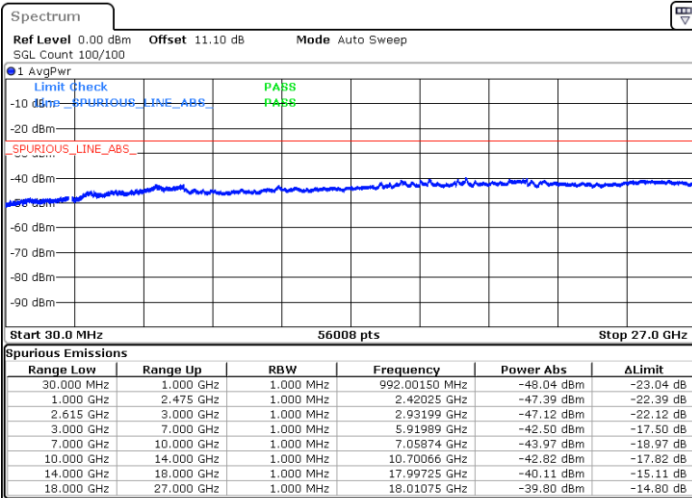

Highest Channel / FullIRB

N/A

Date: 23.MAR.2020 17:17:33

LTE Band 7CA / 20MHz+15MHz

16QAM

Lowest Channel / 1RB0 and 1RB74

Lowest Channel / 1RB99 and 1RB0

Date: 23.MAR.2020 14:57:30

Date: 23.MAR.2020 14:54:30

Lowest Channel / FullIRB

N/A

Date: 23.MAR.2020 15:00:30

LTE Band 7CA / 20MHz+15MHz

16QAM

MiddleChannel / 1RB0 and 1RB74

Middle Channel / 1RB99 and 1RB0

Date: 23.MAR.2020 15:10:36

Date: 23.MAR.2020 15:13:36

Middle Channel / FullIRB

N/A

Date: 23.MAR.2020 15:07:35

LTE Band 7CA / 20MHz+15MHz

16QAM

Highest Channel / 1RB0 and 1RB74

Highest Channel / 1RB99 and 1RB0

Date: 23.MAR.2020 15:28:40

Date: 23.MAR.2020 15:25:40

Highest Channel / FullIRB

N/A

Date: 23.MAR.2020 15:31:41

LTE Band 7CA / 20MHz+20MHz

16QAM