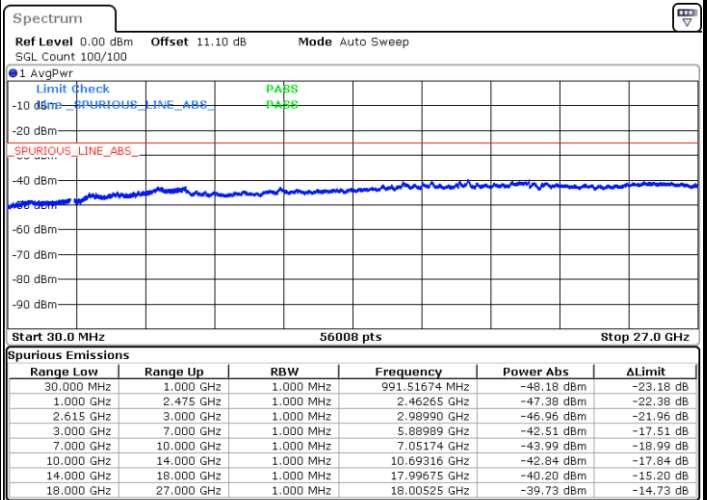

Highest Channel / 1RB0 and 1RB49

Highest Channel / 1RB74 and 1RB0

Date: 23.MAR.2020 18:11:23

Date: 23.MAR.2020 18:10:24

Highest Channel / FullIRB

N/A

Date: 23.MAR.2020 18:16:25

LTE Band 7CA / 15MHz+15MHz

64QAM

Lowest Channel / 1RB0 and 1RB74

Lowest Channel / 1RB74 and 1RB0

Date: 23.MAR.2020 13:20:29

Date: 23.MAR.2020 13:15:29

Lowest Channel / FullRB

N/A

Date: 23.MAR.2020 13:21:29