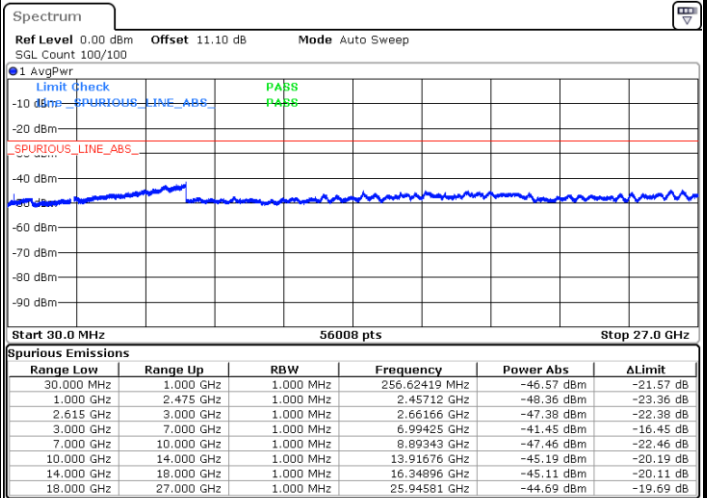

Date: 23.MAR.2020 14:29:06

Date: 23.MAR.2020 14:28:06

Highest Channel / FullIRB

N/A

Date: 23.MAR.2020 14:34:07

LTE Band 7CA / 20MHz+10MHz

64QAM

Lowest Channel / 1RB0 and 1RB49

Lowest Channel / 1RB99 and 1RB0

Date: 23.MAR.2020 16:47:25

Date: 23.MAR.2020 16:41:25

Lowest Channel / FullIRB

N/A

Date: 23.MAR.2020 16:48:37

LTE Band 7CA / 20MHz+10MHz

64QAM

Middle Channel / 1RB0 and 1RB49

Middle Channel / 1RB99 and 1RB0

Date: 23.MAR.2020 17:26:14

Date: 23.MAR.2020 17:32:13

Middle Channel / FullIRB

N/A

Date: 23.MAR.2020 17:25:02

LTE Band 7CA / 20MHz+10MHz