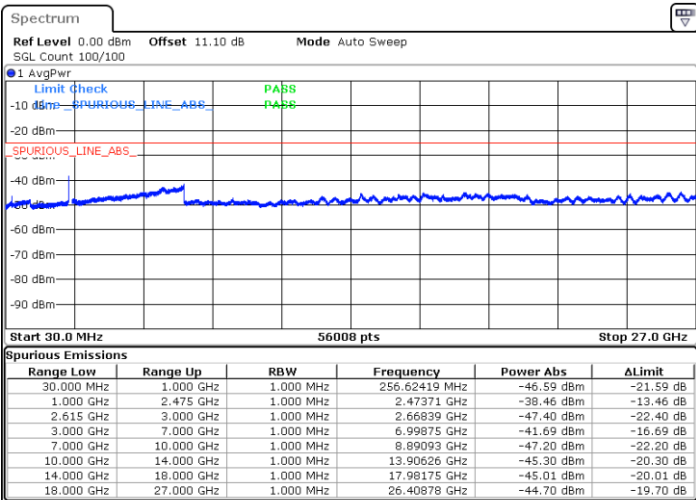

Date: 23.MAR.2020 13:59:01

Middle Channel / FullIRB

N/A

Date: 23.MAR.2020 13:53:00

LTE Band 7CA / 15MHz+20MHz

64QAM

Highest Channel / 1RB0 and 1RB99

Highest Channel / 1RB74 and 1RB0

Date: 23.MAR.2020 14:29:06

Date: 23.MAR.2020 14:28:06

Highest Channel / FullIRB

N/A

Date: 23.MAR.2020 14:34:07

LTE Band 7CA / 20MHz+10MHz

64QAM

Lowest Channel / 1RB0 and 1RB49

Lowest Channel / 1RB99 and 1RB0

Date: 23.MAR.2020 16:47:25

Date: 23.MAR.2020 16:41:25

Lowest Channel / FullIRB

N/A

Date: 23.MAR.2020 16:48:37

LTE Band 7CA / 20MHz+10MHz

64QAM