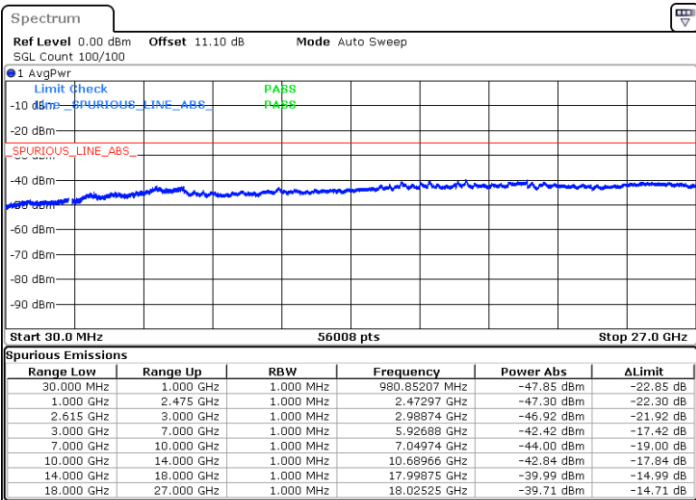

Lowest Channel / FullIRB

N/A

Date: 23.MAR.2020 13:43:30

LTE Band 7CA / 15MHz+20MHz

64QAM

Middle Channel / 1RB0 and 1RB99

Middle Channel / 1RB74 and 1RB0

Date: 23.MAR.2020 13:54:00

Date: 23.MAR.2020 13:59:01

Middle Channel / FullIRB

N/A

Date: 23.MAR.2020 13:53:00

LTE Band 7CA / 15MHz+20MHz

64QAM

Highest Channel / 1RB0 and 1RB99

Highest Channel / 1RB74 and 1RB0

Date: 23.MAR.2020 14:29:06

Date: 23.MAR.2020 14:28:06

Highest Channel / FullIRB

N/A

Date: 23.MAR.2020 14:34:07

LTE Band 7CA / 20MHz+10MHz

64QAM

Lowest Channel / 1RB0 and 1RB49

Lowest Channel / 1RB99 and 1RB0

Date: 23.MAR.2020 16:47:25

Date: 23.MAR.2020 16:41:25

Lowest Channel / FullIRB

N/A

Date: 23.MAR.2020 16:48:37

LTE Band 7CA / 20MHz+10MHz

64QAM