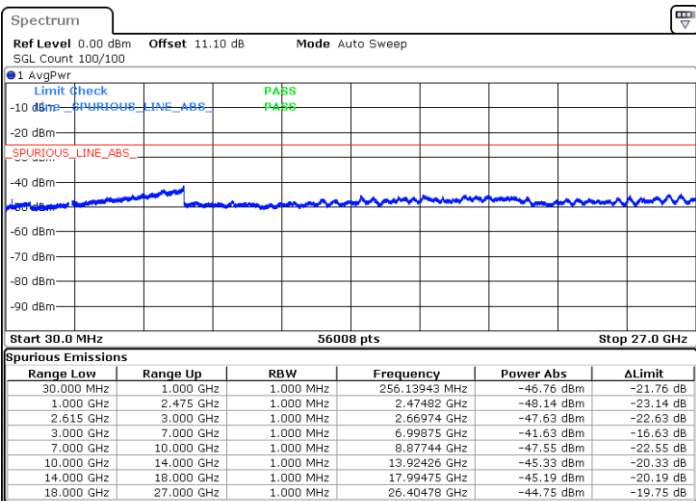

Date: 23.MAR.2020 14:29:06

Date: 23.MAR.2020 14:28:06

Highest Channel / FullIRB

N/A

Date: 23.MAR.2020 14:34:07

LTE Band 7CA / 20MHz+10MHz

64QAM

Lowest Channel / 1RB0 and 1RB49

Lowest Channel / 1RB99 and 1RB0

Date: 23.MAR.2020 16:47:25

Date: 23.MAR.2020 16:41:25

Lowest Channel / FullIRB

N/A

Date: 23.MAR.2020 16:48:37

LTE Band 7CA / 20MHz+10MHz

64QAM

Middle Channel / 1RB0 and 1RB49

Middle Channel / 1RB99 and 1RB0

Date: 23.MAR.2020 17:26:14

Date: 23.MAR.2020 17:32:13

Middle Channel / FullIRB

N/A

Date: 23.MAR.2020 17:25:02

LTE Band 7CA / 20MHz+10MHz