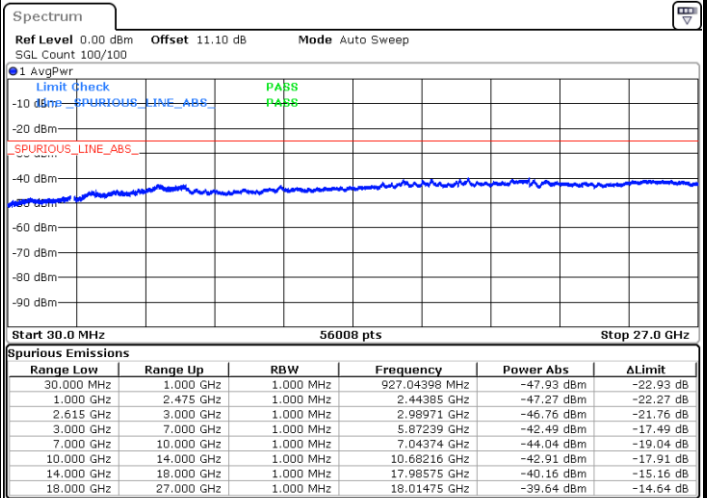

Lowest Channel / 1RB0 and 1RB99

Lowest Channel / 1RB99 and 1RB0

Date: 23.MAR.2020 15:51:04

Date: 23.MAR.2020 15:48:04

Lowest Channel / FullIRB

N/A

Date: 23.MAR.2020 15:54:05

LTE Band 7CA / 20MHz+20MHz

16QAM

Middle Channel / 1RB0 and 1RB99

Middle Channel / 1RB99 and 1RB0

Date: 23.MAR.2020 16:07:59

Date: 23.MAR.2020 16:10:59

Middle Channel / FullIRB

N/A

Date: 23.MAR.2020 16:04:59

LTE Band 7CA / 20MHz+20MHz

16QAM

Highest Channel / 1RB0 and 1RB99

Highest Channel / 1RB99 and 1RB0

Date: 23.MAR.2020 16:43:31

Date: 23.MAR.2020 16:40:31

Highest Channel / FullIRB

N/A