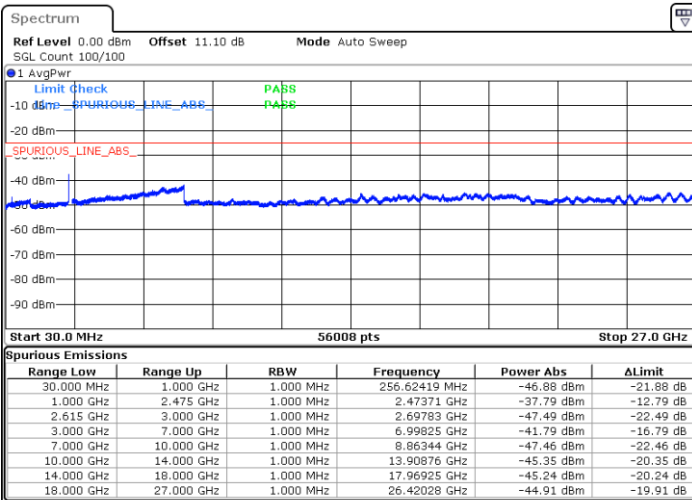

LTE Band 7CA / 20MHz+10MHz

16QAM

Lowest Channel / 1RB0 and 1RB49

Lowest Channel / 1RB99 and 1RB0

Date: 23.MAR.2020 16:46:13

Date: 23.MAR.2020 16:42:38

Lowest Channel / FullIRB

N/A

Date: 23.MAR.2020 16:49:49

LTE Band 7CA / 20MHz+10MHz

16QAM

Middle Channel / 1RB0 and 1RB49

Middle Channel / 1RB99 and 1RB0

Date: 23.MAR.2020 17:27:26

Date: 23.MAR.2020 17:31:01

Middle Channel / FullIRB

N/A

Date: 23.MAR.2020 17:23:51

LTE Band 7CA / 20MHz+10MHz

16QAM

Highest Channel / 1RB0 and 1RB49

Highest Channel / 1RB99 and 1RB0

Date: 23.MAR.2020 17:13:57

Date: 23.MAR.2020 17:10:23