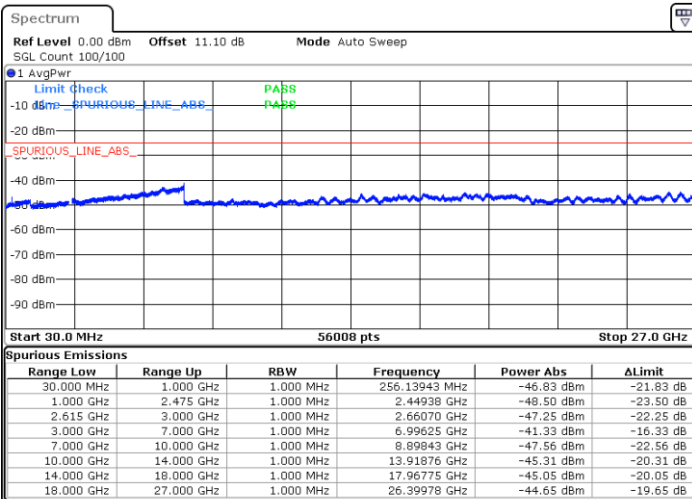

LTE Band 7CA / 15MHz+15MHz

64QAM

Middle Channel / 1RB0 and 1RB74

Middle Channel / 1RB74 and 1RB0

Date: 23.MAR.2020 12:59:32

Date: 23.MAR.2020 13:04:32

Middle Channel / FullIRB

N/A

Date: 23.MAR.2020 12:58:32

LTE Band 7CA / 15MHz+15MHz

64QAM

Highest Channel / 1RB0 and 1RB74

Highest Channel / 1RB74 and 1RB0

Date: 23.MAR.2020 18:38:53

Date: 23.MAR.2020 18:37:42

Highest Channel / FullIRB

N/A

Date: 23.MAR.2020 18:44:52

LTE Band 7CA / 15MHz+20MHz

64QAM

Lowest Channel / 1RB0 and 1RB99

Lowest Channel / 1RB74 and 1RB0

Date: 23.MAR.2020 13:42:29

Date: 23.MAR.2020 13:37:29