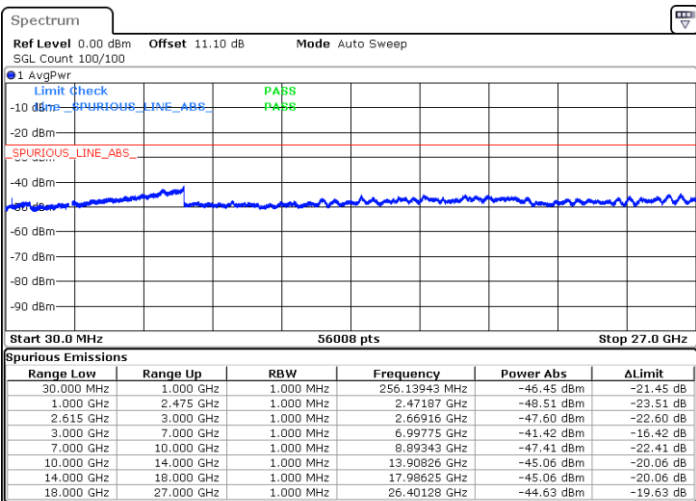

Middle Channel / FullIRB

N/A

Date: 23.MAR.2020 16:03:16

LTE Band 7CA / 10MHz+20MHz

64QAM

Highest Channel / 1RB0 and 1RB99

Highest Channel / 1RB49 and 1RB0

Date: 23.MAR.2020 18:04:20

Date: 23.MAR.2020 18:03:10

Highest Channel / FullIRB

N/A

Date: 23.MAR.2020 15:52:46

LTE Band 7CA / 15MHz+10MHz

64QAM

Lowest Channel / 1RB0 and 1RB49

Lowest Channel / 1RB74 and 1RB0