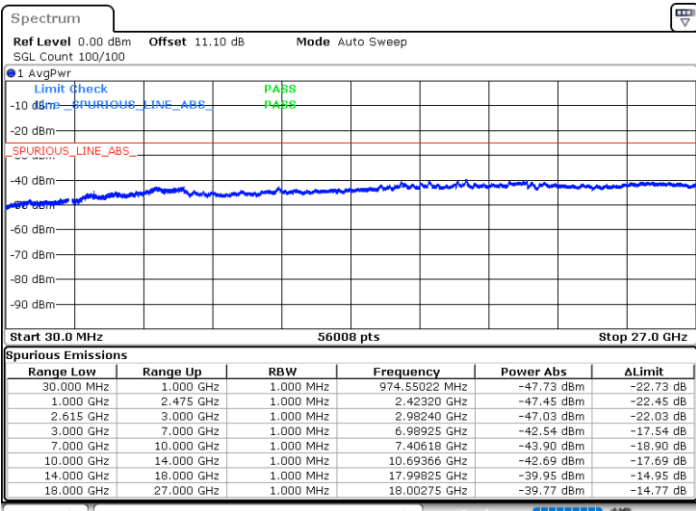

Date: 23.MAR.2020 14:59:30

LTE Band 7CA / 20MHz+15MHz

64QAM

MiddleChannel / 1RB0 and 1RB74

Middle Channel / 1RB99 and 1RB0

Date: 23.MAR.2020 15:09:36

Date: 23.MAR.2020 15:14:36

Middle Channel / FullIRB

N/A

Date: 23.MAR.2020 15:08:35

LTE Band 7CA / 20MHz+15MHz

64QAM

Highest Channel / 1RB0 and 1RB74

Highest Channel / 1RB99 and 1RB0

Date: 23.MAR.2020 15:27:39

Date: 23.MAR.2020 15:26:40