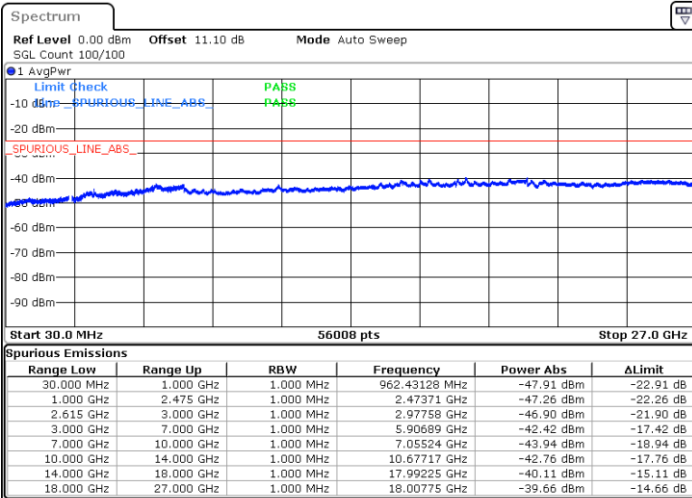

Lowest Channel / 1RB0 and 1RB99

Lowest Channel / 1RB99 and 1RB0

Date: 23.MAR.2020 15:51:04

Date: 23.MAR.2020 15:48:04

Lowest Channel / FullIRB

N/A

Date: 23.MAR.2020 15:54:05

LTE Band 7CA / 20MHz+20MHz

16QAM

Middle Channel / 1RB0 and 1RB99

Middle Channel / 1RB99 and 1RB0

Date: 23.MAR.2020 16:07:59

Date: 23.MAR.2020 16:10:59

Middle Channel / FullIRB

N/A

Date: 23.MAR.2020 16:04:59

LTE Band 7CA / 20MHz+20MHz

16QAM

Highest Channel / 1RB0 and 1RB99

Highest Channel / 1RB99 and 1RB0

Date: 23.MAR.2020 16:43:31

Date: 23.MAR.2020 16:40:31

Highest Channel / FullIRB

N/A