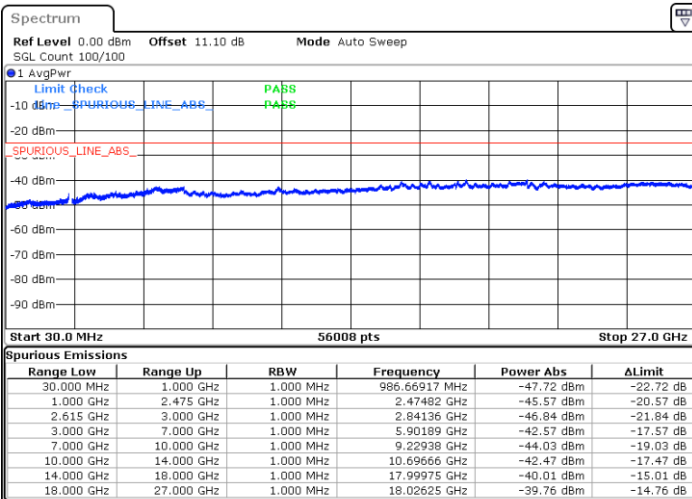

64QAM

Highest Channel / 1RB0 and 1RB49

Highest Channel / 1RB99 and 1RB0

Date: 23.MAR.2020 17:12:45

Date: 23.MAR.2020 17:11:34

Highest Channel / FullIRB

N/A

Date: 23.MAR.2020 17:18:45

LTE Band 7CA / 20MHz+15MHz

64QAM

Lowest Channel / 1RB0 and 1RB74

Lowest Channel / 1RB99 and 1RB0

Date: 23.MAR.2020 14:58:30

Date: 23.MAR.2020 14:53:29

Lowest Channel / FullRB

N/A

Date: 23.MAR.2020 14:59:30

LTE Band 7CA / 20MHz+15MHz

64QAM

MiddleChannel / 1RB0 and 1RB74

Middle Channel / 1RB99 and 1RB0

Date: 23.MAR.2020 15:09:36

Date: 23.MAR.2020 15:14:36

Middle Channel / FullIRB