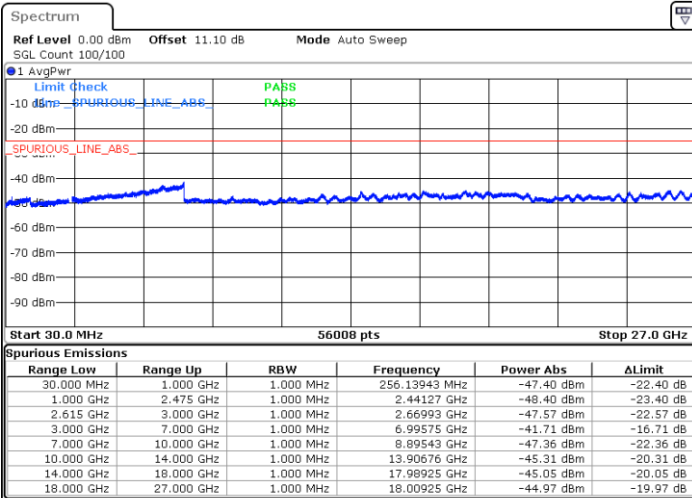

Date: 23.MAR.2020 14:29:06

Date: 23.MAR.2020 14:28:06

Highest Channel / FullIRB

N/A

Date: 23.MAR.2020 14:34:07

LTE Band 7CA / 20MHz+10MHz

64QAM

Lowest Channel / 1RB0 and 1RB49

Lowest Channel / 1RB99 and 1RB0

Date: 23.MAR.2020 16:47:25

Date: 23.MAR.2020 16:41:25

Lowest Channel / FullIRB

N/A

Date: 23.MAR.2020 16:48:37

LTE Band 7CA / 20MHz+10MHz

64QAM

Middle Channel / 1RB0 and 1RB49

Middle Channel / 1RB99 and 1RB0

Date: 23.MAR.2020 17:26:14

Date: 23.MAR.2020 17:32:13

Middle Channel / FullIRB

N/A

Date: 23.MAR.2020 17:25:02

LTE Band 7CA / 20MHz+10MHz