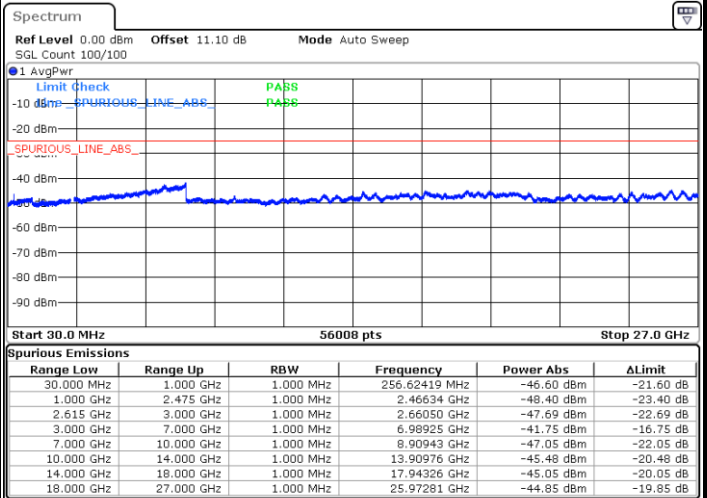

N/A

Date: 23.MAR.2020 17:23:51

LTE Band 7CA / 20MHz+10MHz

16QAM

Highest Channel / 1RB0 and 1RB49

Highest Channel / 1RB99 and 1RB0

Date: 23.MAR.2020 17:13:57

Date: 23.MAR.2020 17:10:23

Highest Channel / FullIRB

N/A

Date: 23.MAR.2020 17:17:33

LTE Band 7CA / 20MHz+15MHz

16QAM

Lowest Channel / 1RB0 and 1RB74

Lowest Channel / 1RB99 and 1RB0

Date: 23.MAR.2020 14:57:30