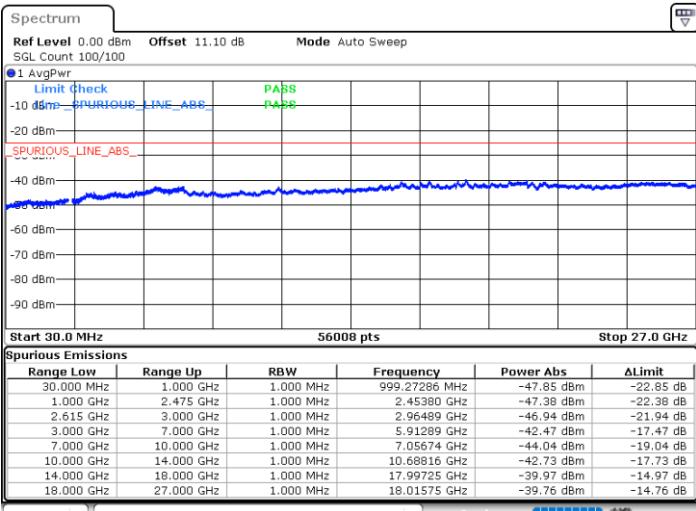

LTE Band 7CA / 20MHz+20MHz

16QAM

Middle Channel / 1RB0 and 1RB99

Middle Channel / 1RB99 and 1RB0

Date: 23.MAR.2020 16:07:59

Date: 23.MAR.2020 16:10:59