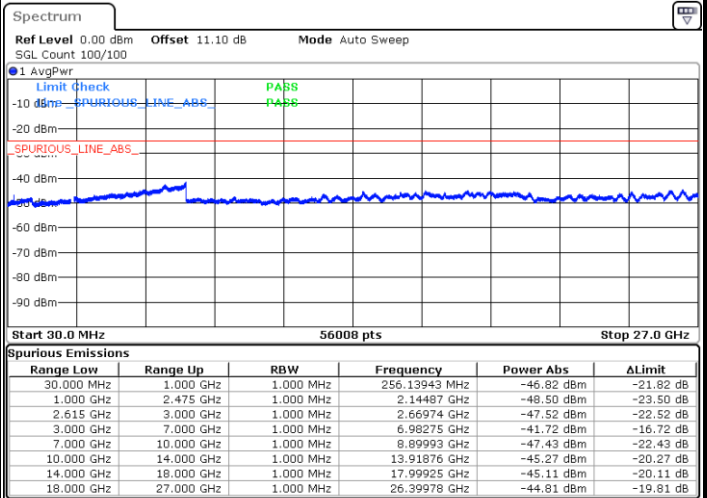

Date: 23.MAR.2020 12:58:32

LTE Band 7CA / 15MHz+15MHz

64QAM

Highest Channel / 1RB0 and 1RB74

Highest Channel / 1RB74 and 1RB0

Date: 23.MAR.2020 18:38:53

Date: 23.MAR.2020 18:37:42

Highest Channel / FullIRB

N/A

Date: 23.MAR.2020 18:44:52

LTE Band 7CA / 15MHz+20MHz

64QAM

Lowest Channel / 1RB0 and 1RB99

Lowest Channel / 1RB74 and 1RB0

Date: 23.MAR.2020 13:42:29

Date: 23.MAR.2020 13:37:29