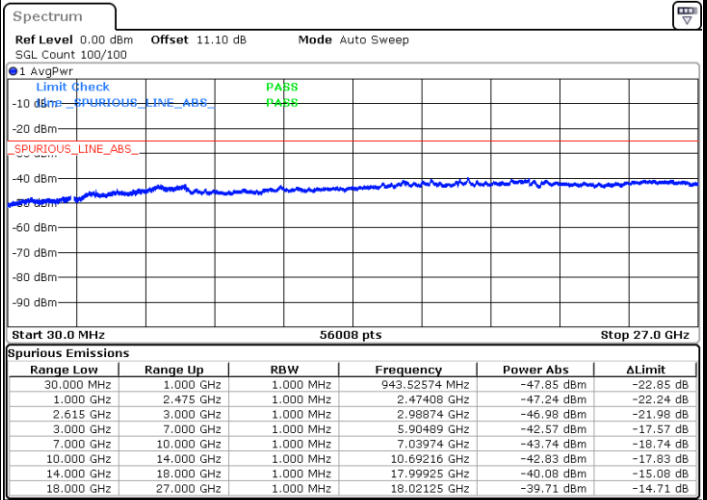

LTE Band 7CA / 20MHz+15MHz

64QAM

Lowest Channel / 1RB0 and 1RB74

Lowest Channel / 1RB99 and 1RB0

Date: 23.MAR.2020 14:58:30

Date: 23.MAR.2020 14:53:29

Lowest Channel / FullRB

N/A

Date: 23.MAR.2020 14:59:30

LTE Band 7CA / 20MHz+15MHz

64QAM

MiddleChannel / 1RB0 and 1RB74

Middle Channel / 1RB99 and 1RB0

Date: 23.MAR.2020 15:09:36

Date: 23.MAR.2020 15:14:36

Middle Channel / FullIRB

N/A

Date: 23.MAR.2020 15:08:35

LTE Band 7CA / 20MHz+15MHz

64QAM

Highest Channel / 1RB0 and 1RB74

Highest Channel / 1RB99 and 1RB0

Date: 23.MAR.2020 15:27:39

Date: 23.MAR.2020 15:26:40