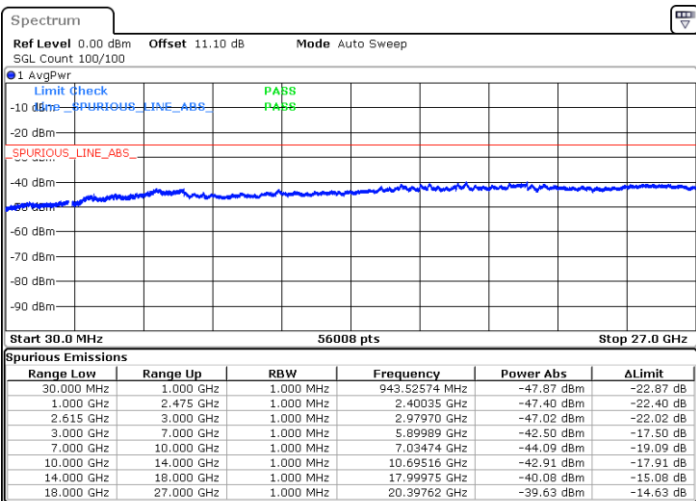

Lowest Channel / FullIRB

N/A

Date: 23.MAR.2020 13:43:30

LTE Band 7CA / 15MHz+20MHz

64QAM

Middle Channel / 1RB0 and 1RB99

Middle Channel / 1RB74 and 1RB0

Date: 23.MAR.2020 13:54:00

Date: 23.MAR.2020 13:59:01

Middle Channel / FullIRB

N/A

Date: 23.MAR.2020 13:53:00

LTE Band 7CA / 15MHz+20MHz

64QAM

Highest Channel / 1RB0 and 1RB99

Highest Channel / 1RB74 and 1RB0

Date: 23.MAR.2020 14:29:06

Date: 23.MAR.2020 14:28:06

Highest Channel / FullIRB

N/A

Date: 23.MAR.2020 14:34:07

LTE Band 7CA / 20MHz+10MHz

64QAM

Lowest Channel / 1RB0 and 1RB49

Lowest Channel / 1RB99 and 1RB0

Date: 23.MAR.2020 16:47:25

Date: 23.MAR.2020 16:41:25

Lowest Channel / FullIRB

N/A

Date: 23.MAR.2020 16:48:37

LTE Band 7CA / 20MHz+10MHz

64QAM