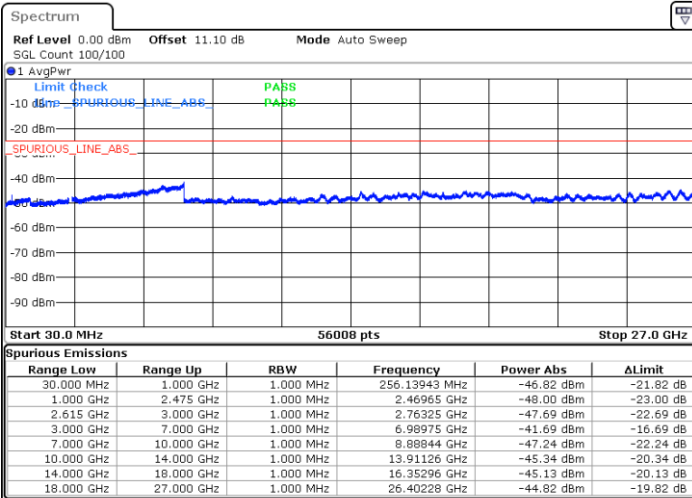

Date: 23.MAR.2020 12:58:32

LTE Band 7CA / 15MHz+15MHz

64QAM

Highest Channel / 1RB0 and 1RB74

Highest Channel / 1RB74 and 1RB0

Date: 23.MAR.2020 18:38:53

Date: 23.MAR.2020 18:37:42

Highest Channel / FullIRB

N/A

Date: 23.MAR.2020 18:44:52

LTE Band 7CA / 15MHz+20MHz

64QAM

Lowest Channel / 1RB0 and 1RB99

Lowest Channel / 1RB74 and 1RB0

Date: 23.MAR.2020 13:42:29

Date: 23.MAR.2020 13:37:29