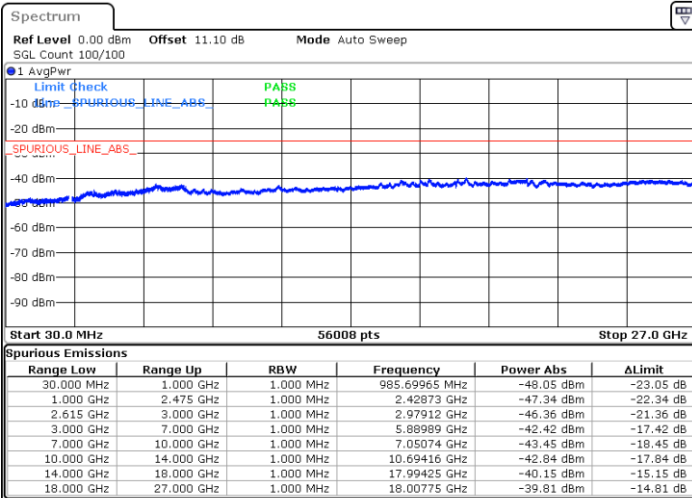

Date: 23.MAR.2020 14:54:30

Lowest Channel / FullIRB

N/A

Date: 23.MAR.2020 15:00:30

LTE Band 7CA / 20MHz+15MHz

16QAM

MiddleChannel / 1RB0 and 1RB74

Middle Channel / 1RB99 and 1RB0

Date: 23.MAR.2020 15:10:36

Date: 23.MAR.2020 15:13:36

Middle Channel / FullIRB

N/A

Date: 23.MAR.2020 15:07:35

LTE Band 7CA / 20MHz+15MHz

16QAM

Highest Channel / 1RB0 and 1RB74

Highest Channel / 1RB99 and 1RB0

Date: 23.MAR.2020 15:28:40

Date: 23.MAR.2020 15:25:40

Highest Channel / FullIRB

N/A

Date: 23.MAR.2020 15:31:41

LTE Band 7CA / 20MHz+20MHz

16QAM

Lowest Channel / 1RB0 and 1RB99

Lowest Channel / 1RB99 and 1RB0

Date: 23.MAR.2020 15:51:04

Date: 23.MAR.2020 15:48:04

Lowest Channel / FullIRB

N/A

Date: 23.MAR.2020 15:54:05

LTE Band 7CA / 20MHz+20MHz