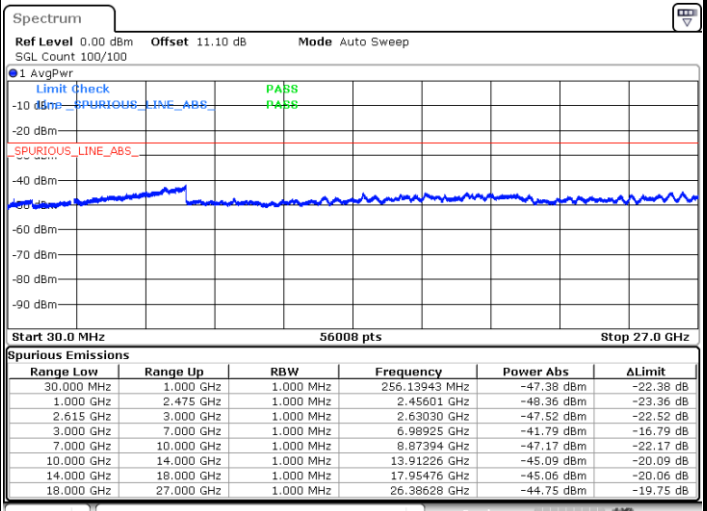

LTE Band 7CA / 20MHz+20MHz

16QAM

Highest Channel / 1RB0 and 1RB99

Highest Channel / 1RB99 and 1RB0

Date: 23.MAR.2020 16:43:31

Date: 23.MAR.2020 16:40:31

Highest Channel / FullIRB

N/A

Date: 23.MAR.2020 16:46:32

LTE Band 7CA / 10MHz+20MHz

64QAM

Lowest Channel / 1RB0 and 1RB99

Lowest Channel / 1RB49 and 1RB0

Date: 23.MAR.2020 17:49:41

Date: 23.MAR.2020 17:43:43

Lowest Channel / FullIRB

Middle Channel / FullIRB

N/A

Date: 23.MAR.2020 16:03:16

LTE Band 7CA / 10MHz+20MHz

64QAM

Highest Channel / 1RB0 and 1RB99

Highest Channel / 1RB49 and 1RB0

Date: 23.MAR.2020 18:04:20