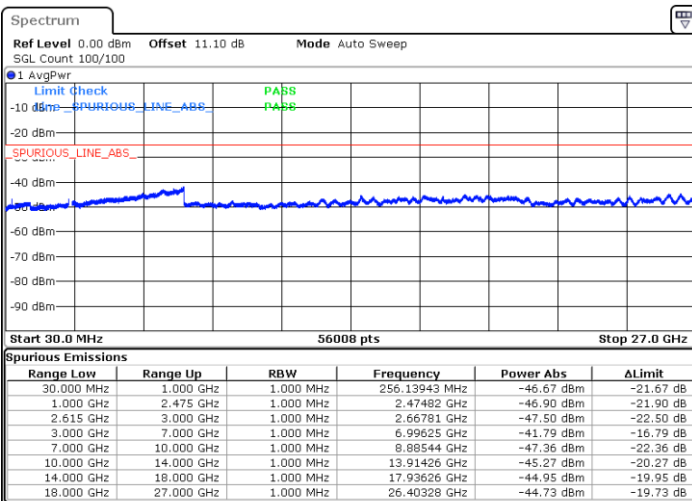

LTE Band 7CA / 20MHz+10MHz

16QAM

Lowest Channel / 1RB0 and 1RB49

Lowest Channel / 1RB99 and 1RB0

Date: 23.MAR.2020 16:46:13

Date: 23.MAR.2020 16:42:38

Lowest Channel / FullIRB

N/A

Date: 23.MAR.2020 16:49:49

LTE Band 7CA / 20MHz+10MHz

16QAM

Middle Channel / 1RB0 and 1RB49

Middle Channel / 1RB99 and 1RB0

Date: 23.MAR.2020 17:27:26

Date: 23.MAR.2020 17:31:01

Middle Channel / FullIRB

N/A

Date: 23.MAR.2020 17:23:51

LTE Band 7CA / 20MHz+10MHz

16QAM

Highest Channel / 1RB0 and 1RB49

Highest Channel / 1RB99 and 1RB0

Date: 23.MAR.2020 17:13:57

Date: 23.MAR.2020 17:10:23