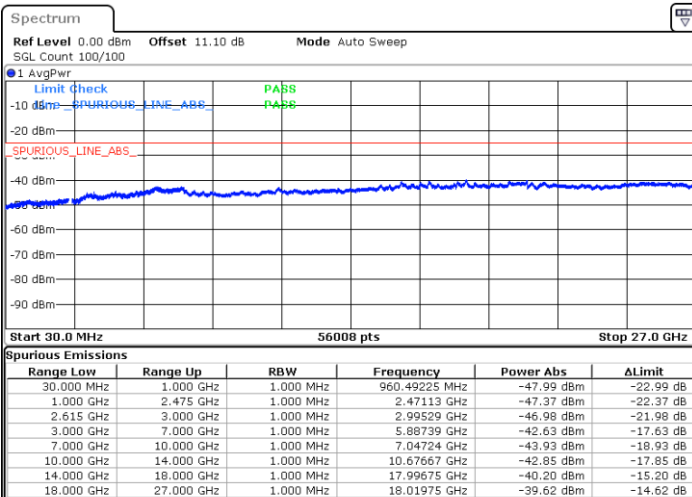

Date: 23.MAR.2020 15:10:36

Date: 23.MAR.2020 15:13:36

Middle Channel / FullIRB

N/A

Date: 23.MAR.2020 15:07:35

LTE Band 7CA / 20MHz+15MHz

16QAM

Highest Channel / 1RB0 and 1RB74

Highest Channel / 1RB99 and 1RB0

Date: 23.MAR.2020 15:28:40

Date: 23.MAR.2020 15:25:40

Highest Channel / FullIRB

N/A

Date: 23.MAR.2020 15:31:41

LTE Band 7CA / 20MHz+20MHz

16QAM

Lowest Channel / 1RB0 and 1RB99

Lowest Channel / 1RB99 and 1RB0

Date: 23.MAR.2020 15:51:04

Date: 23.MAR.2020 15:48:04

Lowest Channel / FullIRB

N/A

Date: 23.MAR.2020 15:54:05

LTE Band 7CA / 20MHz+20MHz