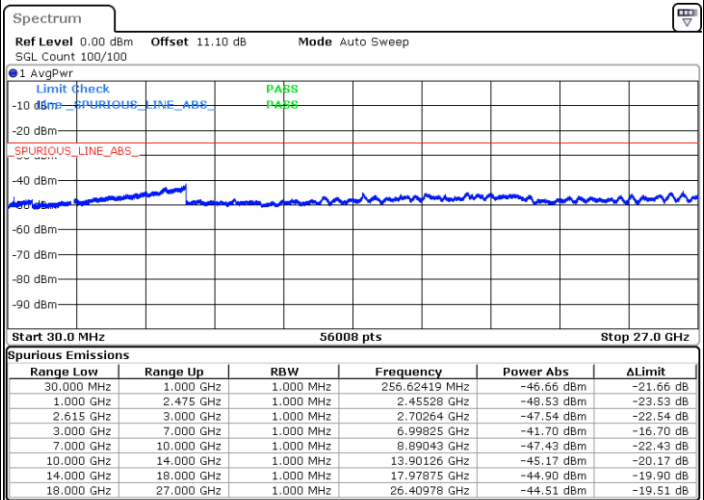

LTE Band 7CA / 20MHz+10MHz

16QAM

Lowest Channel / 1RB0 and 1RB49

Lowest Channel / 1RB99 and 1RB0

Date: 23.MAR.2020 16:46:13

Date: 23.MAR.2020 16:42:38

Lowest Channel / FullIRB

N/A