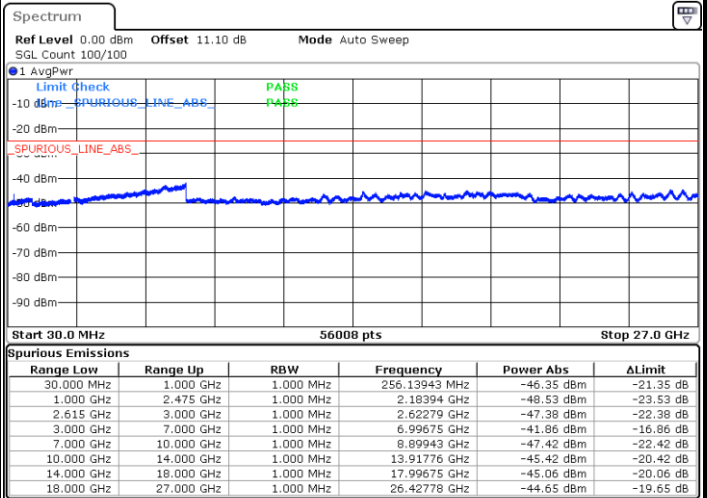

Date: 23.MAR.2020 16:46:32

LTE Band 7CA / 10MHz+20MHz

64QAM

Lowest Channel / 1RB0 and 1RB99

Lowest Channel / 1RB49 and 1RB0

Date: 23.MAR.2020 17:49:41

Date: 23.MAR.2020 17:43:43

Lowest Channel / FullIRB

N/A

Date: 23.MAR.2020 15:22:26

LTE Band 7CA / 10MHz+20MHz

64QAM

MiddleChannel / 1RB0 and 1RB99

Middle Channel / 1RB49 and 1RB0

Date: 23.MAR.2020 18:08:33

Date: 23.MAR.2020 18:15:24

Middle Channel / FullIRB

N/A

Date: 23.MAR.2020 16:03:16

LTE Band 7CA / 10MHz+20MHz

64QAM

Highest Channel / 1RB0 and 1RB99

Highest Channel / 1RB49 and 1RB0

Date: 23.MAR.2020 18:04:20

Date: 23.MAR.2020 18:03:10

Highest Channel / FullIRB

N/A

Date: 23.MAR.2020 15:52:46

LTE Band 7CA / 15MHz+10MHz

64QAM

Lowest Channel / 1RB0 and 1RB49

Lowest Channel / 1RB74 and 1RB0