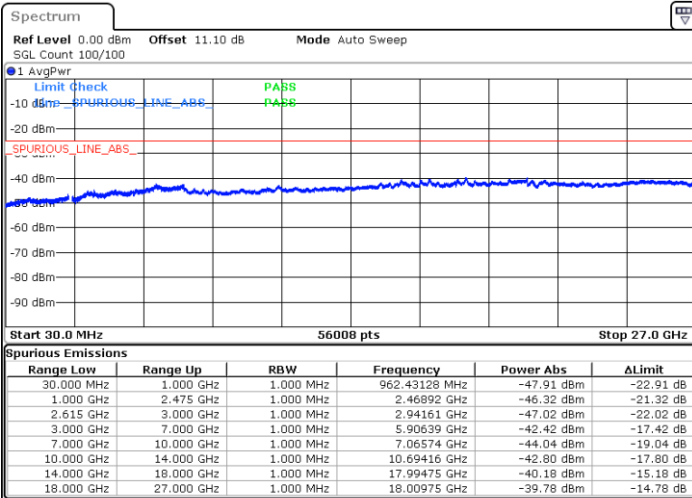

Lowest Channel / 1RB99 and 1RB0

Date: 23.MAR.2020 16:47:25

Date: 23.MAR.2020 16:41:25

Lowest Channel / FullIRB

N/A

Date: 23.MAR.2020 16:48:37

LTE Band 7CA / 20MHz+10MHz

64QAM

Middle Channel / 1RB0 and 1RB49

Middle Channel / 1RB99 and 1RB0

Date: 23.MAR.2020 17:26:14

Date: 23.MAR.2020 17:32:13

Middle Channel / FullIRB

N/A

Date: 23.MAR.2020 17:25:02

LTE Band 7CA / 20MHz+10MHz

64QAM

Highest Channel / 1RB0 and 1RB49

Highest Channel / 1RB99 and 1RB0

Date: 23.MAR.2020 17:12:45

Date: 23.MAR.2020 17:11:34

Highest Channel / FullIRB

N/A

Date: 23.MAR.2020 17:18:45

LTE Band 7CA / 20MHz+15MHz

64QAM

Lowest Channel / 1RB0 and 1RB74

Lowest Channel / 1RB99 and 1RB0

Date: 23.MAR.2020 14:58:30

Date: 23.MAR.2020 14:53:29

Lowest Channel / FullRB

N/A