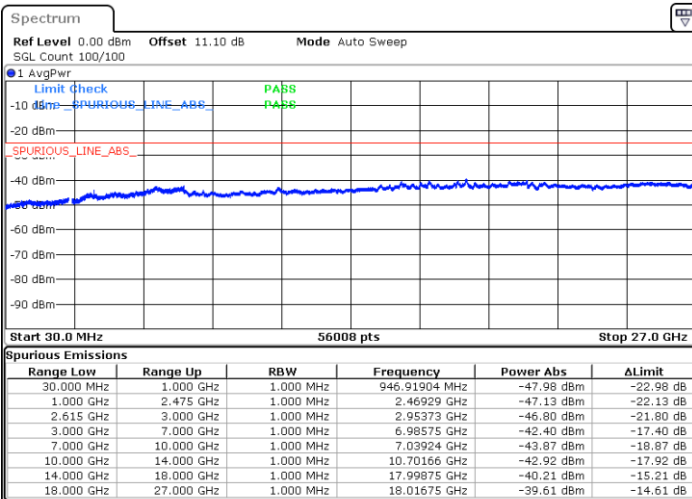

LTE Band 7CA / 15MHz+15MHz

64QAM

Middle Channel / 1RB0 and 1RB74

Middle Channel / 1RB74 and 1RB0

Date: 23.MAR.2020 12:59:32

Date: 23.MAR.2020 13:04:32

Middle Channel / FullIRB

N/A

Date: 23.MAR.2020 12:58:32

LTE Band 7CA / 15MHz+15MHz

64QAM

Highest Channel / 1RB0 and 1RB74

Highest Channel / 1RB74 and 1RB0

Date: 23.MAR.2020 18:38:53

Date: 23.MAR.2020 18:37:42

Highest Channel / FullIRB