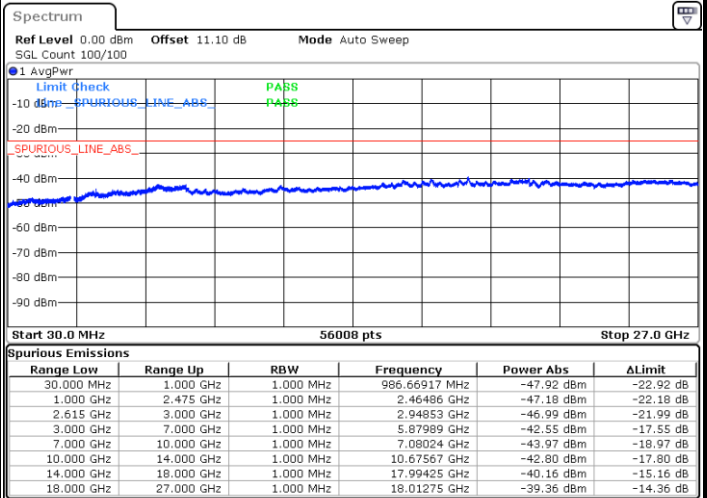

Highest Channel / 1RB0 and 1RB49

Highest Channel / 1RB74 and 1RB0

Date: 23.MAR.2020 18:11:23

Date: 23.MAR.2020 18:10:24

Highest Channel / FullIRB

N/A

Date: 23.MAR.2020 18:16:25

LTE Band 7CA / 15MHz+15MHz

64QAM

Lowest Channel / 1RB0 and 1RB74

Lowest Channel / 1RB74 and 1RB0

Date: 23.MAR.2020 13:20:29

Date: 23.MAR.2020 13:15:29

Lowest Channel / FullRB

N/A

Date: 23.MAR.2020 13:21:29

LTE Band 7CA / 15MHz+15MHz

64QAM

Middle Channel / 1RB0 and 1RB74

Middle Channel / 1RB74 and 1RB0

Date: 23.MAR.2020 12:59:32

Date: 23.MAR.2020 13:04:32

Middle Channel / FullIRB

N/A

Date: 23.MAR.2020 12:58:32

LTE Band 7CA / 15MHz+15MHz

64QAM

Highest Channel / 1RB0 and 1RB74

Highest Channel / 1RB74 and 1RB0

Date: 23.MAR.2020 18:38:53

Date: 23.MAR.2020 18:37:42

Highest Channel / FullIRB