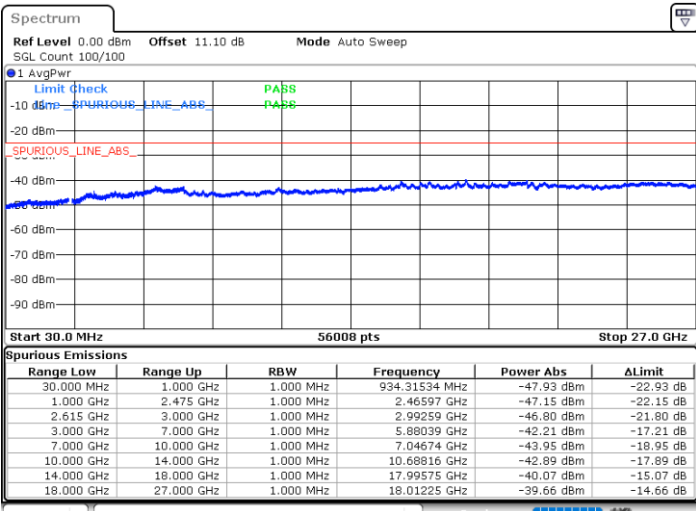

Middle Channel / FullIRB

N/A

Date: 23.MAR.2020 16:03:16

LTE Band 7CA / 10MHz+20MHz

64QAM

Highest Channel / 1RB0 and 1RB99

Highest Channel / 1RB49 and 1RB0

Date: 23.MAR.2020 18:04:20

Date: 23.MAR.2020 18:03:10

Highest Channel / FullIRB

N/A

Date: 23.MAR.2020 15:52:46

LTE Band 7CA / 15MHz+10MHz

64QAM

Lowest Channel / 1RB0 and 1RB49

Lowest Channel / 1RB74 and 1RB0

Date: 23.MAR.2020 17:40:34

Date: 23.MAR.2020 17:35:33

Lowest Channel / FullIRB

N/A

Date: 23.MAR.2020 17:41:34

LTE Band 7CA / 15MHz+10MHz

64QAM

Middle Channel / 1RB0 and 1RB49