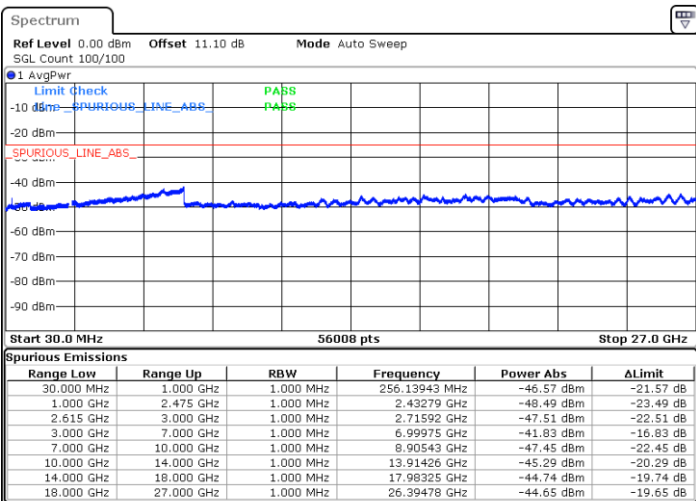

LTE Band 7CA / 20MHz+10MHz

16QAM

Lowest Channel / 1RB0 and 1RB49

Lowest Channel / 1RB99 and 1RB0

Date: 23.MAR.2020 16:46:13

Date: 23.MAR.2020 16:42:38

Lowest Channel / FullIRB

N/A

Date: 23.MAR.2020 16:49:49

LTE Band 7CA / 20MHz+10MHz

16QAM

Middle Channel / 1RB0 and 1RB49

Middle Channel / 1RB99 and 1RB0

Date: 23.MAR.2020 17:27:26

Date: 23.MAR.2020 17:31:01

Middle Channel / FullIRB

N/A

Date: 23.MAR.2020 17:23:51

LTE Band 7CA / 20MHz+10MHz

16QAM

Highest Channel / 1RB0 and 1RB49

Highest Channel / 1RB99 and 1RB0

Date: 23.MAR.2020 17:13:57

Date: 23.MAR.2020 17:10:23

Highest Channel / FullIRB

N/A

Date: 23.MAR.2020 17:17:33

LTE Band 7CA / 20MHz+15MHz

16QAM

Lowest Channel / 1RB0 and 1RB74

Lowest Channel / 1RB99 and 1RB0

Date: 23.MAR.2020 14:57:30