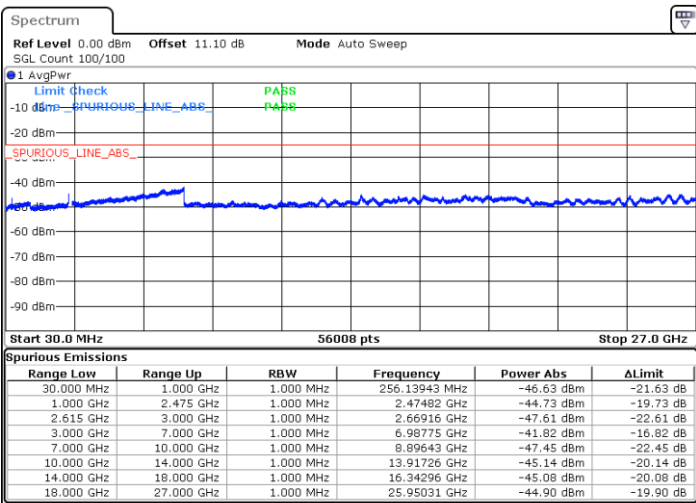

Lowest Channel / FullIRB

N/A

Date: 23.MAR.2020 15:22:26