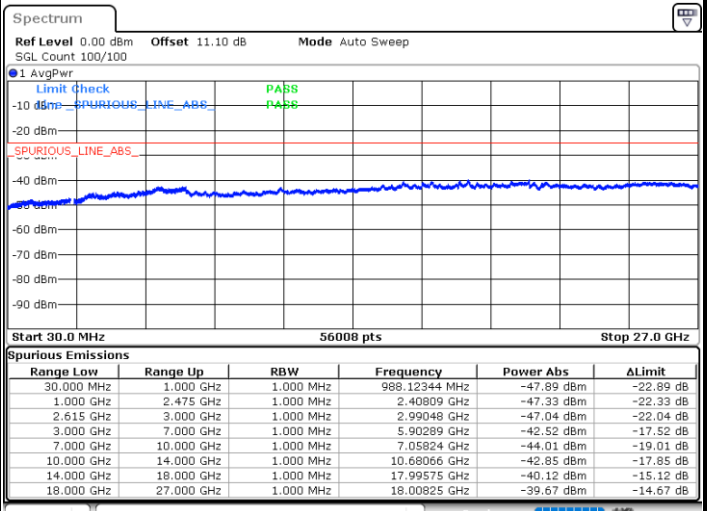

Date: 23.MAR.2020 12:58:32

LTE Band 7CA / 15MHz+15MHz

64QAM

Highest Channel / 1RB0 and 1RB74

Highest Channel / 1RB74 and 1RB0

Date: 23.MAR.2020 18:38:53

Date: 23.MAR.2020 18:37:42

Highest Channel / FullIRB

N/A

Date: 23.MAR.2020 18:44:52

LTE Band 7CA / 15MHz+20MHz

64QAM

Lowest Channel / 1RB0 and 1RB99

Lowest Channel / 1RB74 and 1RB0

Date: 23.MAR.2020 13:42:29

Date: 23.MAR.2020 13:37:29

Lowest Channel / FullIRB

N/A

Date: 23.MAR.2020 13:43:30

LTE Band 7CA / 15MHz+20MHz

64QAM

Middle Channel / 1RB0 and 1RB99

Middle Channel / 1RB74 and 1RB0

Date: 23.MAR.2020 13:54:00