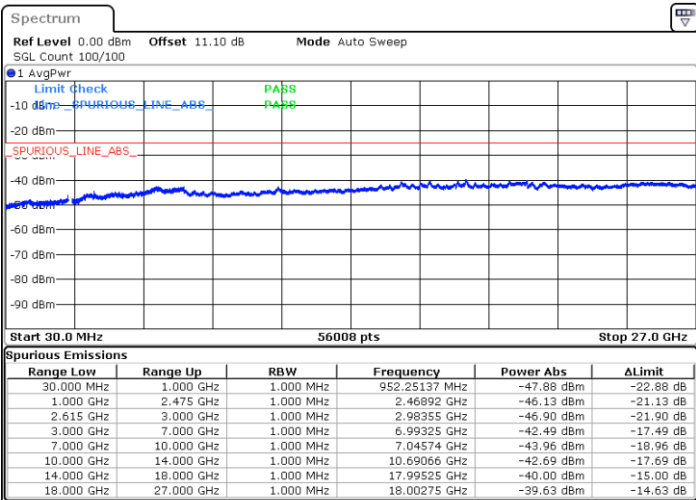

N/A

Date: 23.MAR.2020 17:23:51

LTE Band 7CA / 20MHz+10MHz

16QAM

Highest Channel / 1RB0 and 1RB49

Highest Channel / 1RB99 and 1RB0

Date: 23.MAR.2020 17:13:57

Date: 23.MAR.2020 17:10:23

Highest Channel / FullIRB

N/A

Date: 23.MAR.2020 17:17:33

LTE Band 7CA / 20MHz+15MHz

16QAM

Lowest Channel / 1RB0 and 1RB74

Lowest Channel / 1RB99 and 1RB0

Date: 23.MAR.2020 14:57:30

Date: 23.MAR.2020 14:54:30

Lowest Channel / FullIRB

N/A

Date: 23.MAR.2020 15:00:30

LTE Band 7CA / 20MHz+15MHz

16QAM

MiddleChannel / 1RB0 and 1RB74

Middle Channel / 1RB99 and 1RB0

Date: 23.MAR.2020 15:10:36

Date: 23.MAR.2020 15:13:36

Middle Channel / FullIRB

N/A

Date: 23.MAR.2020 15:07:35

LTE Band 7CA / 20MHz+15MHz

16QAM

Highest Channel / 1RB0 and 1RB74