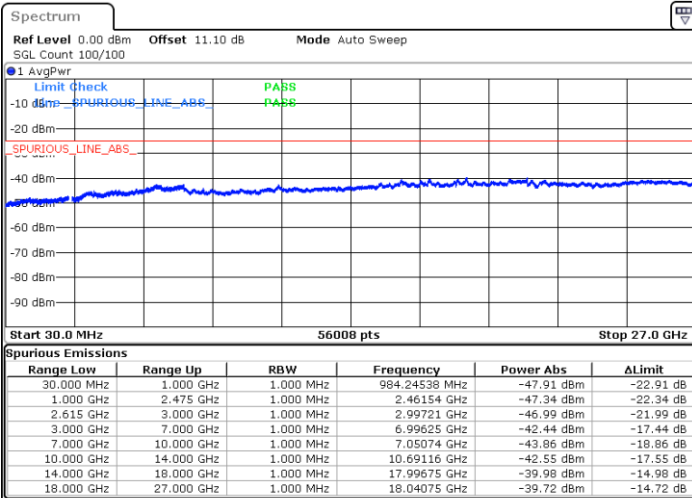

Date: 23.MAR.2020 15:10:36

Date: 23.MAR.2020 15:13:36

Middle Channel / FullIRB

N/A

Date: 23.MAR.2020 15:07:35

LTE Band 7CA / 20MHz+15MHz

16QAM

Highest Channel / 1RB0 and 1RB74

Highest Channel / 1RB99 and 1RB0

Date: 23.MAR.2020 15:28:40

Date: 23.MAR.2020 15:25:40

Highest Channel / FullIRB

N/A

Date: 23.MAR.2020 15:31:41

LTE Band 7CA / 20MHz+20MHz

16QAM

Lowest Channel / 1RB0 and 1RB99

Lowest Channel / 1RB99 and 1RB0

Date: 23.MAR.2020 15:51:04

Date: 23.MAR.2020 15:48:04

Lowest Channel / FullIRB

N/A

Date: 23.MAR.2020 15:54:05

LTE Band 7CA / 20MHz+20MHz