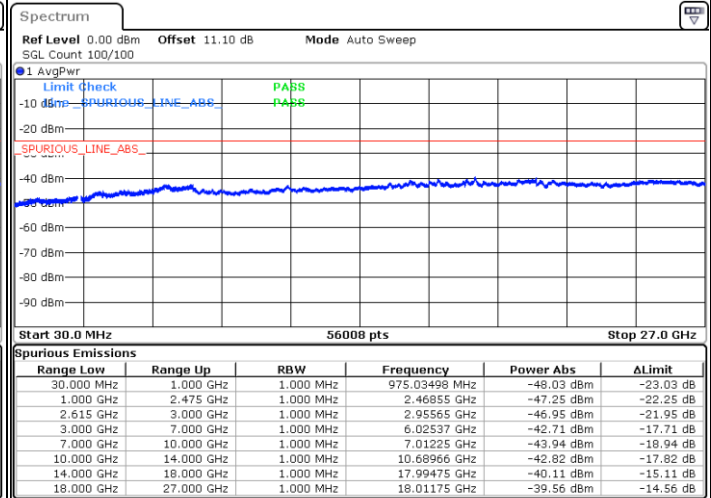

64QAM

Highest Channel / 1RB0 and 1RB49

Highest Channel / 1RB99 and 1RB0

Date: 23.MAR.2020 17:12:45

Date: 23.MAR.2020 17:11:34

Highest Channel / FullIRB

N/A

Date: 23.MAR.2020 17:18:45

LTE Band 7CA / 20MHz+15MHz

64QAM

Lowest Channel / 1RB0 and 1RB74

Lowest Channel / 1RB99 and 1RB0

Date: 23.MAR.2020 14:58:30

Date: 23.MAR.2020 14:53:29

Lowest Channel / FullRB

N/A

Date: 23.MAR.2020 14:59:30

LTE Band 7CA / 20MHz+15MHz

64QAM

MiddleChannel / 1RB0 and 1RB74

Middle Channel / 1RB99 and 1RB0

Date: 23.MAR.2020 15:09:36

Date: 23.MAR.2020 15:14:36

Middle Channel / FullIRB