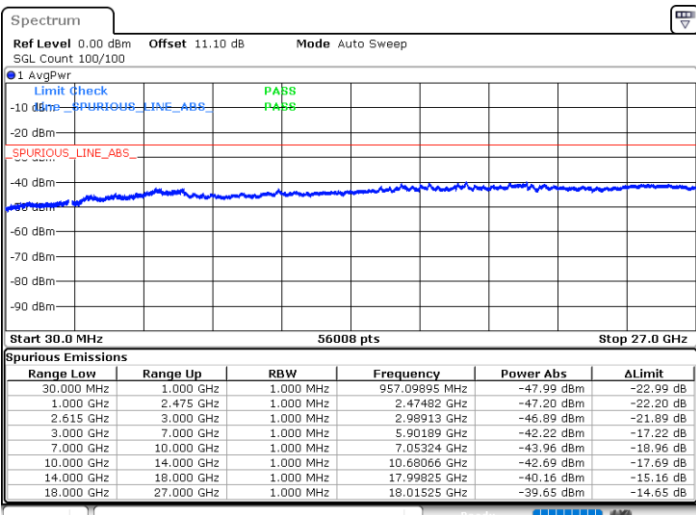

Middle Channel / FullIRB

N/A

Date: 23.MAR.2020 16:04:59