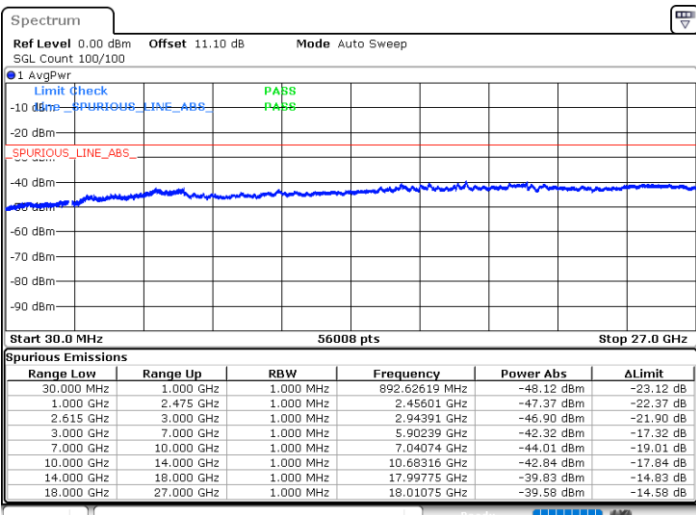

Highest Channel / 1RB0 and 1RB49

Highest Channel / 1RB74 and 1RB0

Date: 23.MAR.2020 18:11:23

Date: 23.MAR.2020 18:10:24

Highest Channel / FullIRB

N/A

Date: 23.MAR.2020 18:16:25

LTE Band 7CA / 15MHz+15MHz

64QAM

Lowest Channel / 1RB0 and 1RB74

Lowest Channel / 1RB74 and 1RB0

Date: 23.MAR.2020 13:20:29

Date: 23.MAR.2020 13:15:29

Lowest Channel / FullRB

N/A

Date: 23.MAR.2020 13:21:29