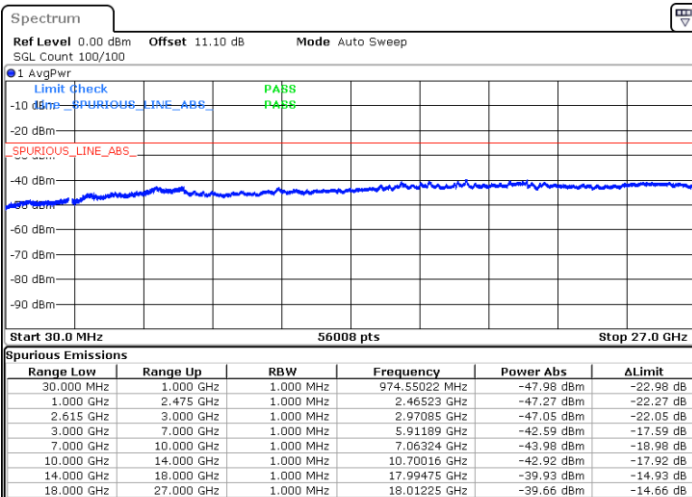

Highest Channel / FullIRB

N/A

Date: 23.MAR.2020 17:17:33

LTE Band 7CA / 20MHz+15MHz

16QAM

Lowest Channel / 1RB0 and 1RB74

Lowest Channel / 1RB99 and 1RB0

Date: 23.MAR.2020 14:57:30

Date: 23.MAR.2020 14:54:30

Lowest Channel / FullIRB

N/A

Date: 23.MAR.2020 15:00:30

LTE Band 7CA / 20MHz+15MHz

16QAM

MiddleChannel / 1RB0 and 1RB74

Middle Channel / 1RB99 and 1RB0

Date: 23.MAR.2020 15:10:36

Date: 23.MAR.2020 15:13:36

Middle Channel / FullIRB

N/A

Date: 23.MAR.2020 15:07:35

LTE Band 7CA / 20MHz+15MHz

16QAM

Highest Channel / 1RB0 and 1RB74

Highest Channel / 1RB99 and 1RB0

Date: 23.MAR.2020 15:28:40

Date: 23.MAR.2020 15:25:40

Highest Channel / FullIRB

N/A

Date: 23.MAR.2020 15:31:41

LTE Band 7CA / 20MHz+20MHz

16QAM