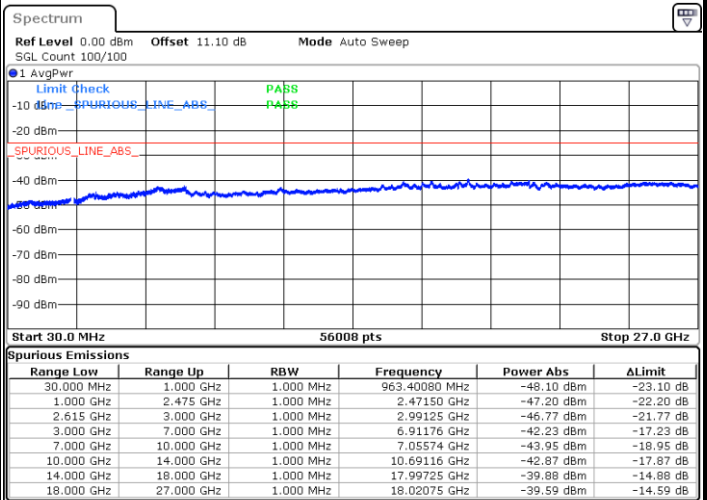

N/A

Date: 23.MAR.2020 17:23:51

LTE Band 7CA / 20MHz+10MHz

16QAM

Highest Channel / 1RB0 and 1RB49

Highest Channel / 1RB99 and 1RB0

Date: 23.MAR.2020 17:13:57

Date: 23.MAR.2020 17:10:23

Highest Channel / FullIRB

N/A

Date: 23.MAR.2020 17:17:33

LTE Band 7CA / 20MHz+15MHz

16QAM

Lowest Channel / 1RB0 and 1RB74

Lowest Channel / 1RB99 and 1RB0

Date: 23.MAR.2020 14:57:30

Date: 23.MAR.2020 14:54:30

Lowest Channel / FullIRB

N/A

Date: 23.MAR.2020 15:00:30

LTE Band 7CA / 20MHz+15MHz

16QAM

MiddleChannel / 1RB0 and 1RB74

Middle Channel / 1RB99 and 1RB0

Date: 23.MAR.2020 15:10:36

Date: 23.MAR.2020 15:13:36

Middle Channel / FullIRB

N/A

Date: 23.MAR.2020 15:07:35

LTE Band 7CA / 20MHz+15MHz

16QAM

Highest Channel / 1RB0 and 1RB74