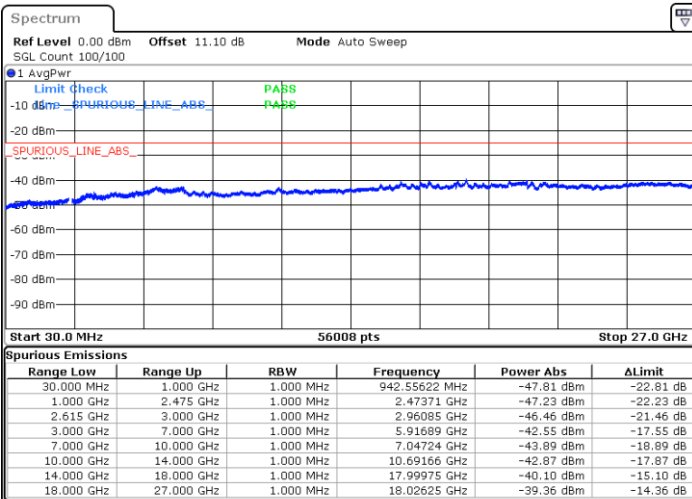

LTE Band 7CA / 20MHz+15MHz

64QAM

Lowest Channel / 1RB0 and 1RB74

Lowest Channel / 1RB99 and 1RB0

Date: 23.MAR.2020 14:58:30

Date: 23.MAR.2020 14:53:29

Lowest Channel / FullRB

N/A

Date: 23.MAR.2020 14:59:30

LTE Band 7CA / 20MHz+15MHz

64QAM

MiddleChannel / 1RB0 and 1RB74

Middle Channel / 1RB99 and 1RB0

Date: 23.MAR.2020 15:09:36

Date: 23.MAR.2020 15:14:36

Middle Channel / FullIRB

N/A

Date: 23.MAR.2020 15:08:35

LTE Band 7CA / 20MHz+15MHz

64QAM

Highest Channel / 1RB0 and 1RB74

Highest Channel / 1RB99 and 1RB0

Date: 23.MAR.2020 15:27:39

Date: 23.MAR.2020 15:26:40