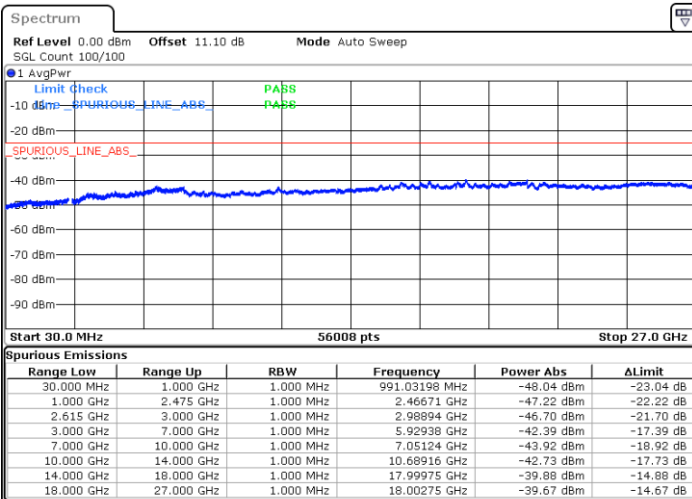

Date: 23.MAR.2020 17:40:34

Date: 23.MAR.2020 17:35:33

Lowest Channel / FullIRB

N/A

Date: 23.MAR.2020 17:41:34

LTE Band 7CA / 15MHz+10MHz

64QAM

Middle Channel / 1RB0 and 1RB49

Middle Channel / 1RB74 and 1RB0

Date: 23.MAR.2020 17:51:20

Date: 23.MAR.2020 17:56:21

Middle Channel / FullIRB

N/A

Date: 23.MAR.2020 17:50:20

LTE Band 7CA / 15MHz+10MHz

64QAM

Highest Channel / 1RB0 and 1RB49

Highest Channel / 1RB74 and 1RB0

Date: 23.MAR.2020 18:11:23

Date: 23.MAR.2020 18:10:24

Highest Channel / FullIRB

N/A

Date: 23.MAR.2020 18:16:25

LTE Band 7CA / 15MHz+15MHz