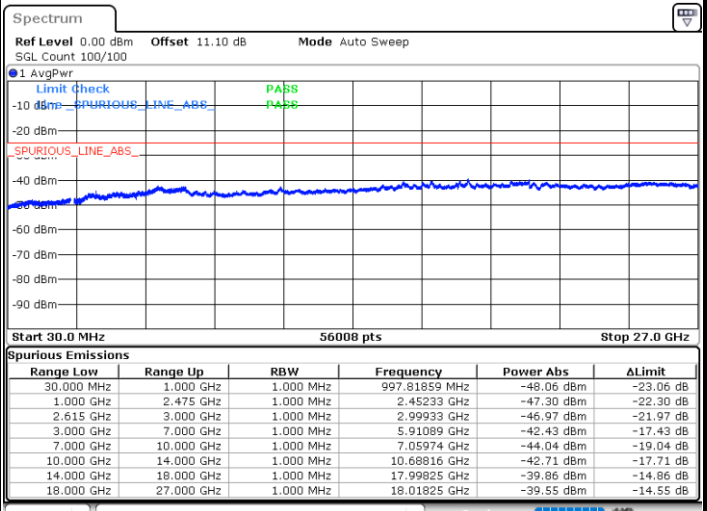

LTE Band 7CA / 20MHz+20MHz

16QAM

Middle Channel / 1RB0 and 1RB99

Middle Channel / 1RB99 and 1RB0

Date: 23.MAR.2020 16:07:59

Date: 23.MAR.2020 16:10:59