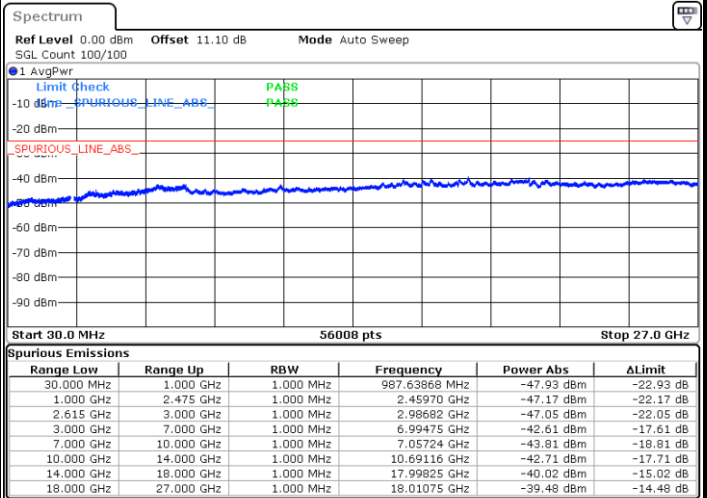

N/A

Date: 23.MAR.2020 18:44:52

LTE Band 7CA / 15MHz+20MHz

64QAM

Lowest Channel / 1RB0 and 1RB99

Lowest Channel / 1RB74 and 1RB0

Date: 23.MAR.2020 13:42:29

Date: 23.MAR.2020 13:37:29

Lowest Channel / FullIRB

N/A

Date: 23.MAR.2020 13:43:30

LTE Band 7CA / 15MHz+20MHz

64QAM

Middle Channel / 1RB0 and 1RB99

Middle Channel / 1RB74 and 1RB0

Date: 23.MAR.2020 13:54:00

Date: 23.MAR.2020 13:59:01

Middle Channel / FullIRB

N/A

Date: 23.MAR.2020 13:53:00

LTE Band 7CA / 15MHz+20MHz

64QAM

Highest Channel / 1RB0 and 1RB99

Highest Channel / 1RB74 and 1RB0

Date: 23.MAR.2020 14:29:06

Date: 23.MAR.2020 14:28:06

Highest Channel / FullIRB

N/A

Date: 23.MAR.2020 14:34:07

LTE Band 7CA / 20MHz+10MHz

64QAM

Lowest Channel / 1RB0 and 1RB49