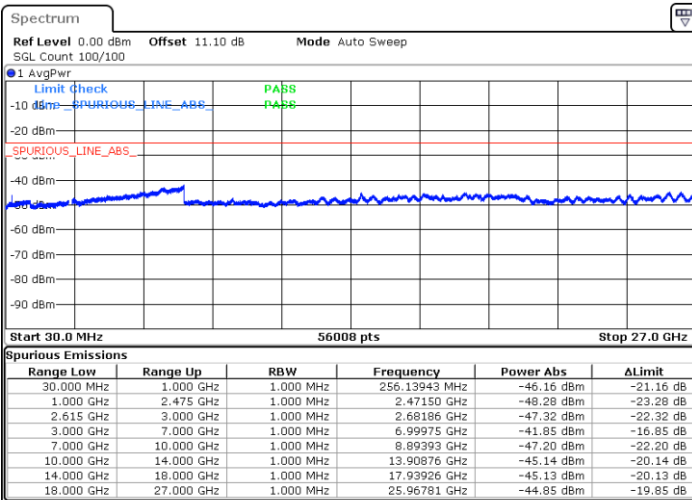

Date: 23.MAR.2020 14:29:06

Date: 23.MAR.2020 14:28:06

Highest Channel / FullIRB

N/A

Date: 23.MAR.2020 14:34:07

LTE Band 7CA / 20MHz+10MHz

64QAM

Lowest Channel / 1RB0 and 1RB49

Lowest Channel / 1RB99 and 1RB0

Date: 23.MAR.2020 16:47:25

Date: 23.MAR.2020 16:41:25

Lowest Channel / FullIRB

N/A

Date: 23.MAR.2020 16:48:37

LTE Band 7CA / 20MHz+10MHz

64QAM

Middle Channel / 1RB0 and 1RB49

Middle Channel / 1RB99 and 1RB0

Date: 23.MAR.2020 17:26:14

Date: 23.MAR.2020 17:32:13

Middle Channel / FullIRB

N/A

Date: 23.MAR.2020 17:25:02

LTE Band 7CA / 20MHz+10MHz

64QAM

Highest Channel / 1RB0 and 1RB49

Highest Channel / 1RB99 and 1RB0

Date: 23.MAR.2020 17:12:45

Date: 23.MAR.2020 17:11:34

Highest Channel / FullIRB

N/A

Date: 23.MAR.2020 17:18:45