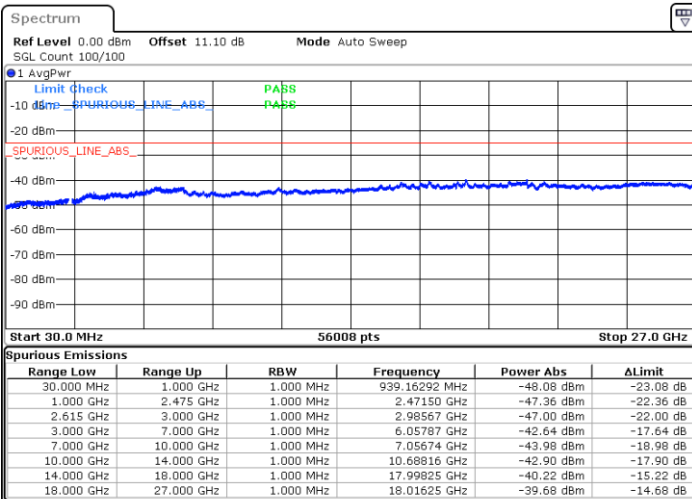

N/A

Date: 23.MAR.2020 18:44:52

LTE Band 7CA / 15MHz+20MHz

64QAM

Lowest Channel / 1RB0 and 1RB99

Lowest Channel / 1RB74 and 1RB0

Date: 23.MAR.2020 13:42:29

Date: 23.MAR.2020 13:37:29

Lowest Channel / FullIRB

N/A

Date: 23.MAR.2020 13:43:30

LTE Band 7CA / 15MHz+20MHz

64QAM

Middle Channel / 1RB0 and 1RB99

Middle Channel / 1RB74 and 1RB0

Date: 23.MAR.2020 13:54:00

Date: 23.MAR.2020 13:59:01

Middle Channel / FullIRB

N/A

Date: 23.MAR.2020 13:53:00

LTE Band 7CA / 15MHz+20MHz

64QAM

Highest Channel / 1RB0 and 1RB99

Highest Channel / 1RB74 and 1RB0

Date: 23.MAR.2020 14:29:06

Date: 23.MAR.2020 14:28:06

Highest Channel / FullIRB

N/A

Date: 23.MAR.2020 14:34:07

LTE Band 7CA / 20MHz+10MHz

64QAM

Lowest Channel / 1RB0 and 1RB49