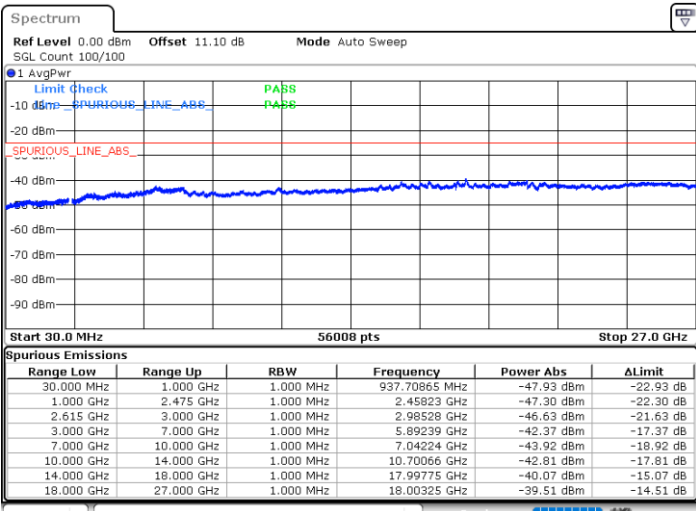

Date: 23.MAR.2020 17:40:34

Date: 23.MAR.2020 17:35:33

Lowest Channel / FullIRB

N/A

Date: 23.MAR.2020 17:41:34

LTE Band 7CA / 15MHz+10MHz

64QAM

Middle Channel / 1RB0 and 1RB49

Middle Channel / 1RB74 and 1RB0

Date: 23.MAR.2020 17:51:20

Date: 23.MAR.2020 17:56:21

Middle Channel / FullIRB

N/A

Date: 23.MAR.2020 17:50:20

LTE Band 7CA / 15MHz+10MHz

64QAM

Highest Channel / 1RB0 and 1RB49

Highest Channel / 1RB74 and 1RB0

Date: 23.MAR.2020 18:11:23

Date: 23.MAR.2020 18:10:24

Highest Channel / FullIRB

N/A

Date: 23.MAR.2020 18:16:25

LTE Band 7CA / 15MHz+15MHz