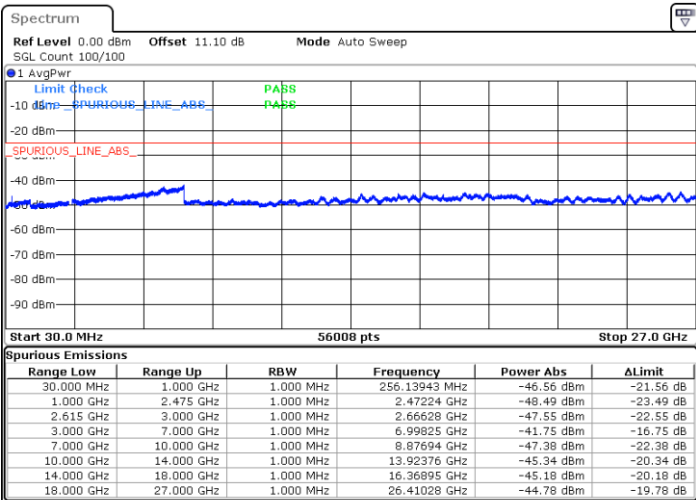

Middle Channel / FullIRB

N/A

Date: 23.MAR.2020 16:03:16

LTE Band 7CA / 10MHz+20MHz

64QAM

Highest Channel / 1RB0 and 1RB99

Highest Channel / 1RB49 and 1RB0

Date: 23.MAR.2020 18:04:20

Date: 23.MAR.2020 18:03:10

Highest Channel / FullIRB

N/A

Date: 23.MAR.2020 15:52:46

LTE Band 7CA / 15MHz+10MHz

64QAM

Lowest Channel / 1RB0 and 1RB49

Lowest Channel / 1RB74 and 1RB0