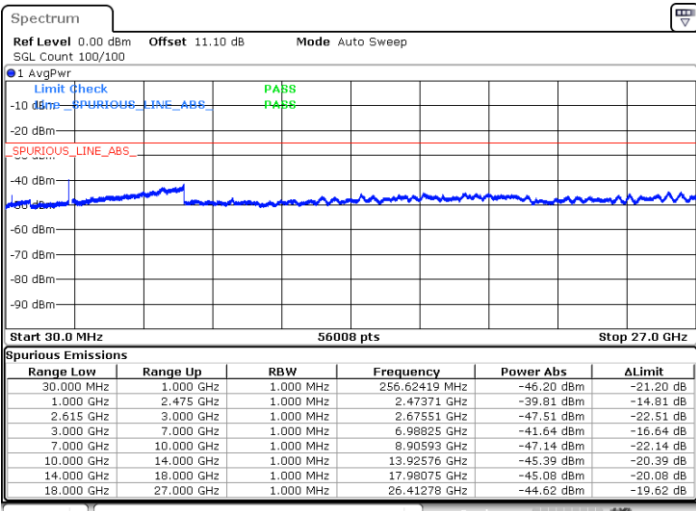

LTE Band 7CA / 20MHz+20MHz

16QAM

Highest Channel / 1RB0 and 1RB99

Highest Channel / 1RB99 and 1RB0

Date: 23.MAR.2020 16:43:31

Date: 23.MAR.2020 16:40:31

Highest Channel / FullIRB

N/A

Date: 23.MAR.2020 16:46:32

LTE Band 7CA / 10MHz+20MHz

64QAM

Lowest Channel / 1RB0 and 1RB99

Lowest Channel / 1RB49 and 1RB0

Date: 23.MAR.2020 17:49:41

Date: 23.MAR.2020 17:43:43

Lowest Channel / FullIRB

Middle Channel / FullIRB

N/A

Date: 23.MAR.2020 16:03:16

LTE Band 7CA / 10MHz+20MHz

64QAM

Highest Channel / 1RB0 and 1RB99

Highest Channel / 1RB49 and 1RB0

Date: 23.MAR.2020 18:04:20