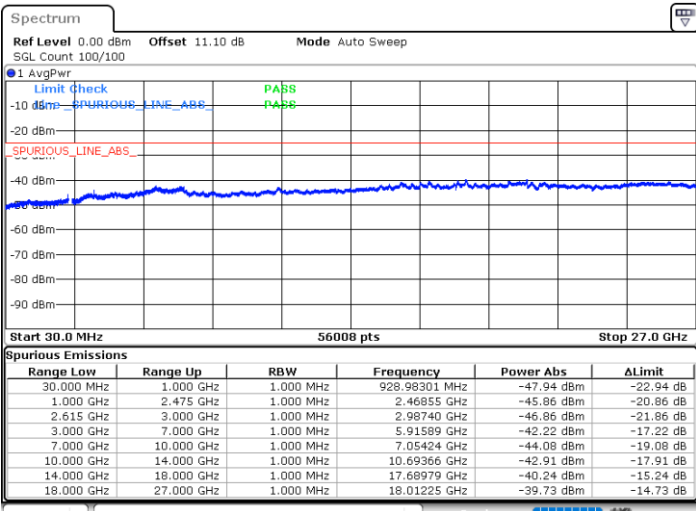

Date: 23.MAR.2020 12:58:32

LTE Band 7CA / 15MHz+15MHz

64QAM

Highest Channel / 1RB0 and 1RB74

Highest Channel / 1RB74 and 1RB0

Date: 23.MAR.2020 18:38:53

Date: 23.MAR.2020 18:37:42

Highest Channel / FullIRB

N/A

Date: 23.MAR.2020 18:44:52

LTE Band 7CA / 15MHz+20MHz

64QAM

Lowest Channel / 1RB0 and 1RB99

Lowest Channel / 1RB74 and 1RB0

Date: 23.MAR.2020 13:42:29

Date: 23.MAR.2020 13:37:29

Lowest Channel / FullIRB

N/A

Date: 23.MAR.2020 13:43:30

LTE Band 7CA / 15MHz+20MHz

64QAM

Middle Channel / 1RB0 and 1RB99

Middle Channel / 1RB74 and 1RB0

Date: 23.MAR.2020 13:54:00