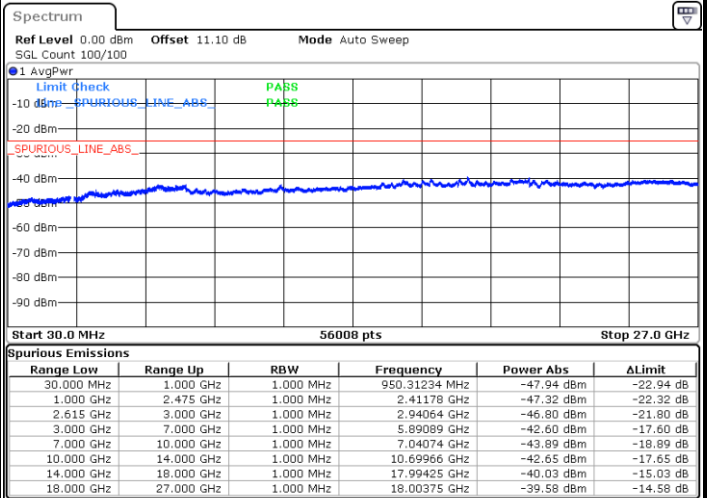

Highest Channel / FullIRB

N/A

Date: 23.MAR.2020 17:17:33

LTE Band 7CA / 20MHz+15MHz

16QAM

Lowest Channel / 1RB0 and 1RB74

Lowest Channel / 1RB99 and 1RB0

Date: 23.MAR.2020 14:57:30

Date: 23.MAR.2020 14:54:30

Lowest Channel / FullIRB

N/A

Date: 23.MAR.2020 15:00:30

LTE Band 7CA / 20MHz+15MHz

16QAM

MiddleChannel / 1RB0 and 1RB74

Middle Channel / 1RB99 and 1RB0

Date: 23.MAR.2020 15:10:36

Date: 23.MAR.2020 15:13:36

Middle Channel / FullIRB

N/A

Date: 23.MAR.2020 15:07:35

LTE Band 7CA / 20MHz+15MHz

16QAM

Highest Channel / 1RB0 and 1RB74

Highest Channel / 1RB99 and 1RB0

Date: 23.MAR.2020 15:28:40

Date: 23.MAR.2020 15:25:40

Highest Channel / FullIRB

N/A

Date: 23.MAR.2020 15:31:41

LTE Band 7CA / 20MHz+20MHz

16QAM