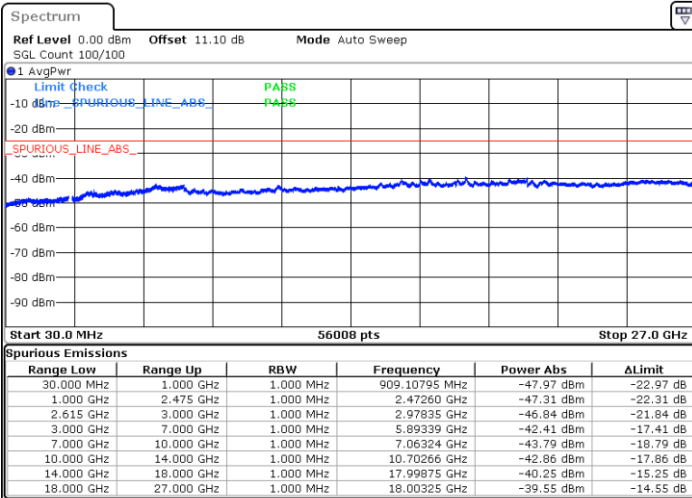

Date: 23.MAR.2020 18:03:10

Highest Channel / FullIRB

N/A

Date: 23.MAR.2020 15:52:46

LTE Band 7CA / 15MHz+10MHz

64QAM

Lowest Channel / 1RB0 and 1RB49

Lowest Channel / 1RB74 and 1RB0

Date: 23.MAR.2020 17:40:34

Date: 23.MAR.2020 17:35:33

Lowest Channel / FullIRB

N/A

Date: 23.MAR.2020 17:41:34

LTE Band 7CA / 15MHz+10MHz

64QAM

Middle Channel / 1RB0 and 1RB49

Middle Channel / 1RB74 and 1RB0

Date: 23.MAR.2020 17:51:20

Date: 23.MAR.2020 17:56:21

Middle Channel / FullIRB

N/A

Date: 23.MAR.2020 17:50:20

LTE Band 7CA / 15MHz+10MHz

64QAM

Highest Channel / 1RB0 and 1RB49

Highest Channel / 1RB74 and 1RB0

Date: 23.MAR.2020 18:11:23

Date: 23.MAR.2020 18:10:24

Highest Channel / FullIRB

N/A

Date: 23.MAR.2020 18:16:25

LTE Band 7CA / 15MHz+15MHz