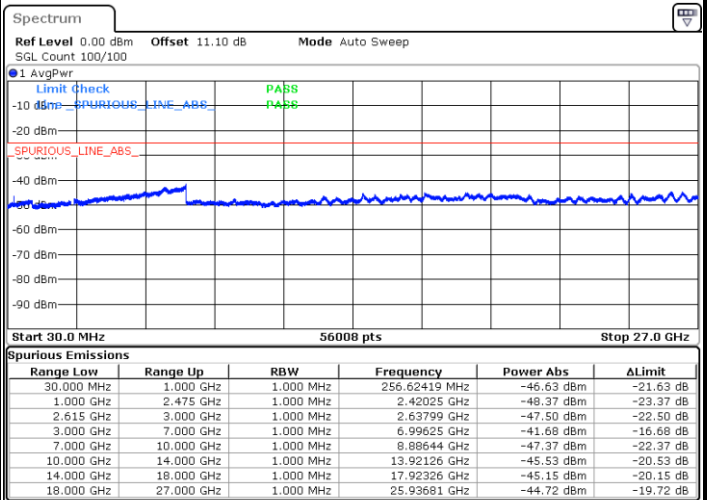

LTE Band 7CA / 20MHz+10MHz

16QAM

Lowest Channel / 1RB0 and 1RB49

Lowest Channel / 1RB99 and 1RB0

Date: 23.MAR.2020 16:46:13

Date: 23.MAR.2020 16:42:38

Lowest Channel / FullIRB

N/A

Date: 23.MAR.2020 16:49:49

LTE Band 7CA / 20MHz+10MHz

16QAM

Middle Channel / 1RB0 and 1RB49

Middle Channel / 1RB99 and 1RB0

Date: 23.MAR.2020 17:27:26

Date: 23.MAR.2020 17:31:01

Middle Channel / FullIRB

N/A

Date: 23.MAR.2020 17:23:51

LTE Band 7CA / 20MHz+10MHz

16QAM

Highest Channel / 1RB0 and 1RB49

Highest Channel / 1RB99 and 1RB0

Date: 23.MAR.2020 17:13:57

Date: 23.MAR.2020 17:10:23

Highest Channel / FullIRB

N/A

Date: 23.MAR.2020 17:17:33

LTE Band 7CA / 20MHz+15MHz

16QAM

Lowest Channel / 1RB0 and 1RB74

Lowest Channel / 1RB99 and 1RB0

Date: 23.MAR.2020 14:57:30