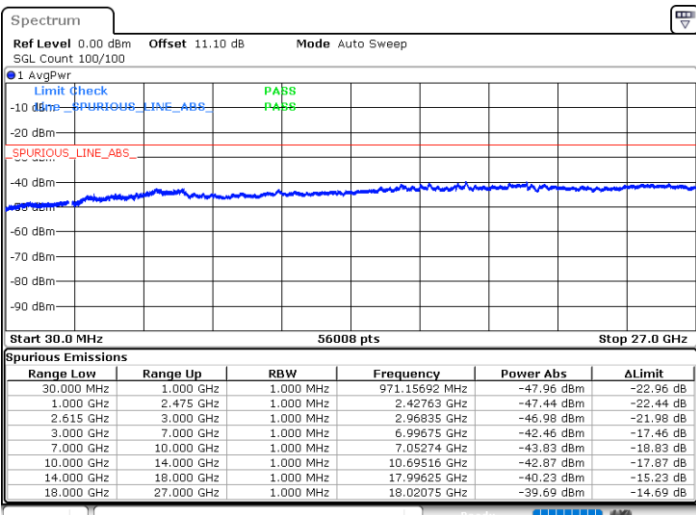

Highest Channel / FullIRB

N/A

Date: 23.MAR.2020 15:32:41