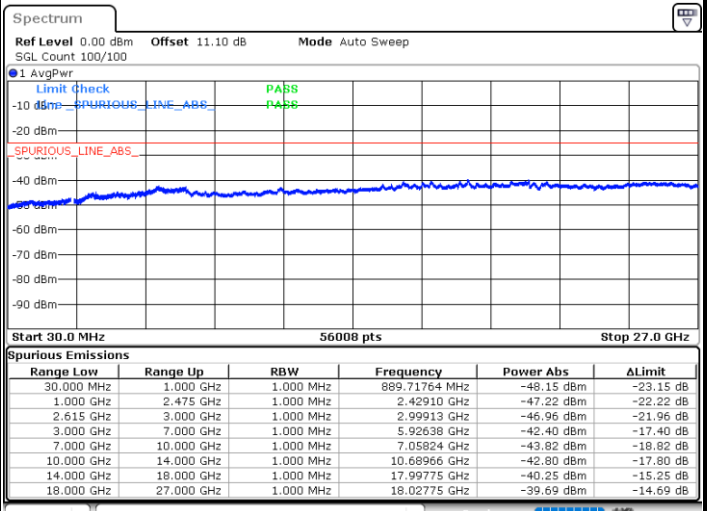

Date: 23.MAR.2020 14:59:30

LTE Band 7CA / 20MHz+15MHz

64QAM

MiddleChannel / 1RB0 and 1RB74

Middle Channel / 1RB99 and 1RB0

Date: 23.MAR.2020 15:09:36

Date: 23.MAR.2020 15:14:36

Middle Channel / FullIRB

N/A

Date: 23.MAR.2020 15:08:35

LTE Band 7CA / 20MHz+15MHz

64QAM

Highest Channel / 1RB0 and 1RB74

Highest Channel / 1RB99 and 1RB0

Date: 23.MAR.2020 15:27:39

Date: 23.MAR.2020 15:26:40