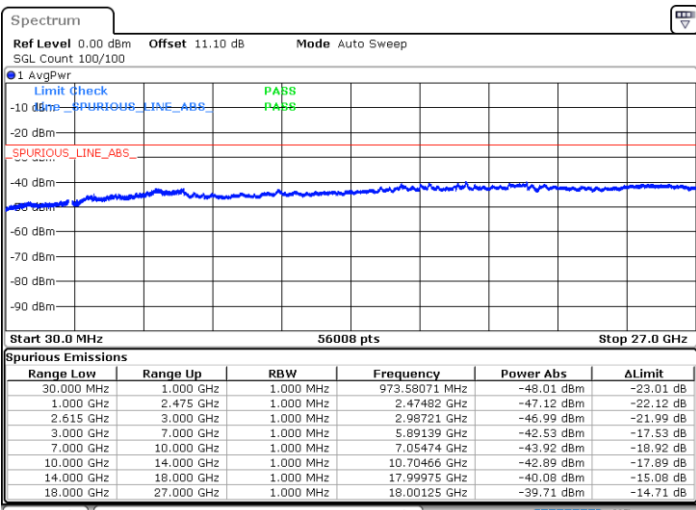

Middle Channel / FullIRB

N/A

Date: 23.MAR.2020 16:03:16

LTE Band 7CA / 10MHz+20MHz

64QAM

Highest Channel / 1RB0 and 1RB99

Highest Channel / 1RB49 and 1RB0

Date: 23.MAR.2020 18:04:20

Date: 23.MAR.2020 18:03:10

Highest Channel / FullIRB

N/A

Date: 23.MAR.2020 15:52:46

LTE Band 7CA / 15MHz+10MHz

64QAM

Lowest Channel / 1RB0 and 1RB49

Lowest Channel / 1RB74 and 1RB0

Date: 23.MAR.2020 17:40:34

Date: 23.MAR.2020 17:35:33

Lowest Channel / FullIRB

N/A

Date: 23.MAR.2020 17:41:34

LTE Band 7CA / 15MHz+10MHz

64QAM

Middle Channel / 1RB0 and 1RB49