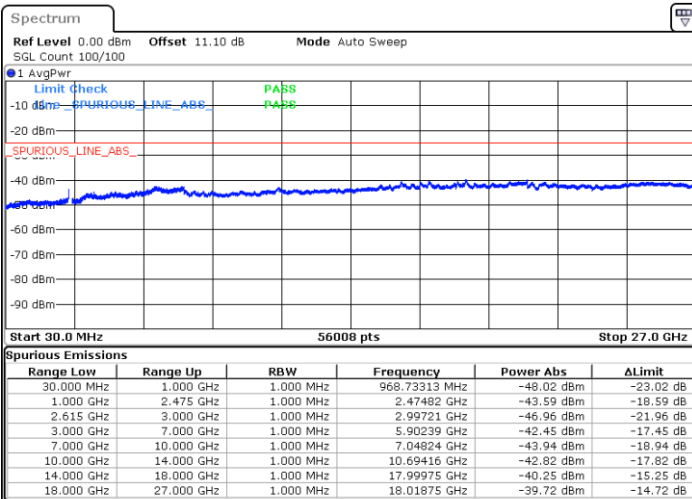

Highest Channel / 1RB99 and 1RB0

Date: 23.MAR.2020 15:28:40

Date: 23.MAR.2020 15:25:40

Highest Channel / FullIRB

N/A

Date: 23.MAR.2020 15:31:41

LTE Band 7CA / 20MHz+20MHz

16QAM

Lowest Channel / 1RB0 and 1RB99

Lowest Channel / 1RB99 and 1RB0

Date: 23.MAR.2020 15:51:04

Date: 23.MAR.2020 15:48:04

Lowest Channel / FullIRB

N/A

Date: 23.MAR.2020 15:54:05

LTE Band 7CA / 20MHz+20MHz

LTE Band 7CA / 20MHz+20MHz

16QAM

Highest Channel / 1RB0 and 1RB99

Highest Channel / 1RB99 and 1RB0

Date: 23.MAR.2020 16:43:31

Date: 23.MAR.2020 16:40:31

Highest Channel / FullIRB

N/A