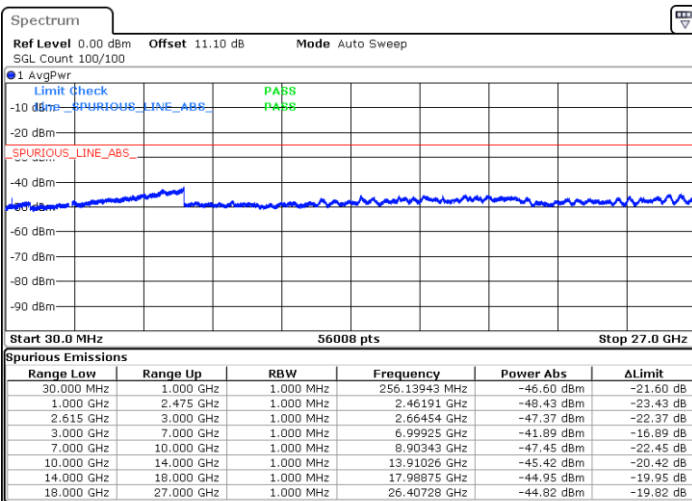

Lowest Channel / 1RB99 and 1RB0

Date: 23.MAR.2020 16:47:25

Date: 23.MAR.2020 16:41:25

Lowest Channel / FullIRB

N/A

Date: 23.MAR.2020 16:48:37

LTE Band 7CA / 20MHz+10MHz

64QAM

Middle Channel / 1RB0 and 1RB49

Middle Channel / 1RB99 and 1RB0

Date: 23.MAR.2020 17:26:14

Date: 23.MAR.2020 17:32:13

Middle Channel / FullIRB

N/A

Date: 23.MAR.2020 17:25:02

LTE Band 7CA / 20MHz+10MHz

64QAM

Highest Channel / 1RB0 and 1RB49

Highest Channel / 1RB99 and 1RB0

Date: 23.MAR.2020 17:12:45

Date: 23.MAR.2020 17:11:34

Highest Channel / FullIRB

N/A

Date: 23.MAR.2020 17:18:45

LTE Band 7CA / 20MHz+15MHz

64QAM

Lowest Channel / 1RB0 and 1RB74

Lowest Channel / 1RB99 and 1RB0

Date: 23.MAR.2020 14:58:30

Date: 23.MAR.2020 14:53:29

Lowest Channel / FullRB

N/A