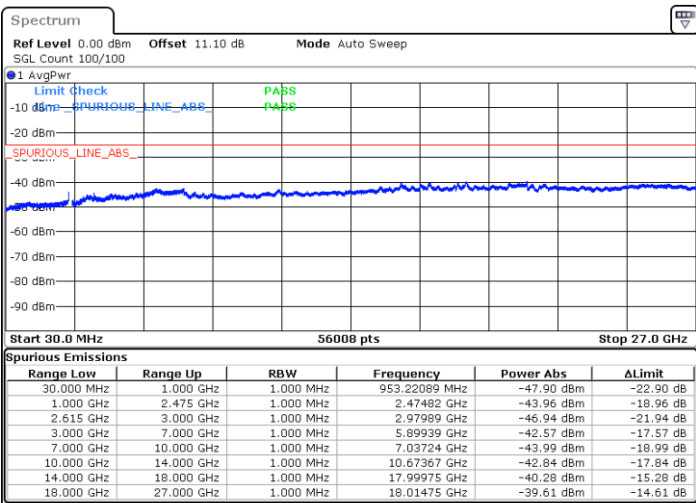

N/A

Date: 23.MAR.2020 17:23:51

LTE Band 7CA / 20MHz+10MHz

16QAM

Highest Channel / 1RB0 and 1RB49

Highest Channel / 1RB99 and 1RB0

Date: 23.MAR.2020 17:13:57

Date: 23.MAR.2020 17:10:23

Highest Channel / FullIRB

N/A

Date: 23.MAR.2020 17:17:33

LTE Band 7CA / 20MHz+15MHz

16QAM

Lowest Channel / 1RB0 and 1RB74

Lowest Channel / 1RB99 and 1RB0

Date: 23.MAR.2020 14:57:30

Date: 23.MAR.2020 14:54:30

Lowest Channel / FullIRB

N/A

Date: 23.MAR.2020 15:00:30

LTE Band 7CA / 20MHz+15MHz

16QAM

MiddleChannel / 1RB0 and 1RB74

Middle Channel / 1RB99 and 1RB0