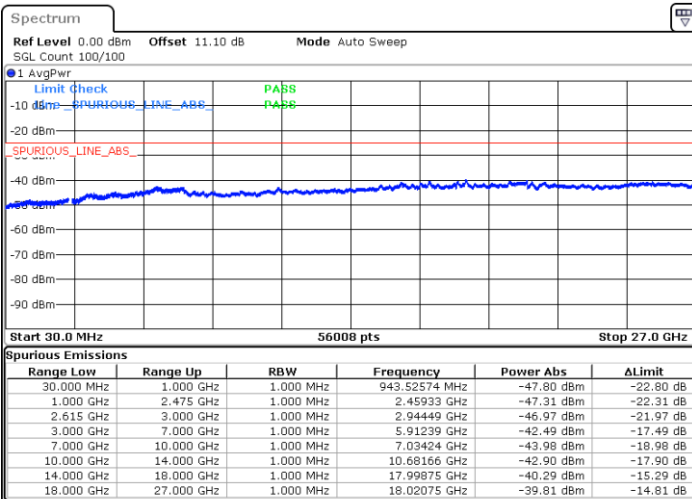

LTE Band 7CA / 20MHz+20MHz

16QAM

Highest Channel / 1RB0 and 1RB99

Highest Channel / 1RB99 and 1RB0

Date: 23.MAR.2020 16:43:31

Date: 23.MAR.2020 16:40:31

Highest Channel / FullIRB

N/A

Date: 23.MAR.2020 16:46:32

LTE Band 7CA / 10MHz+20MHz

64QAM

Lowest Channel / 1RB0 and 1RB99

Lowest Channel / 1RB49 and 1RB0

Date: 23.MAR.2020 17:49:41

Date: 23.MAR.2020 17:43:43

Lowest Channel / FullIRB