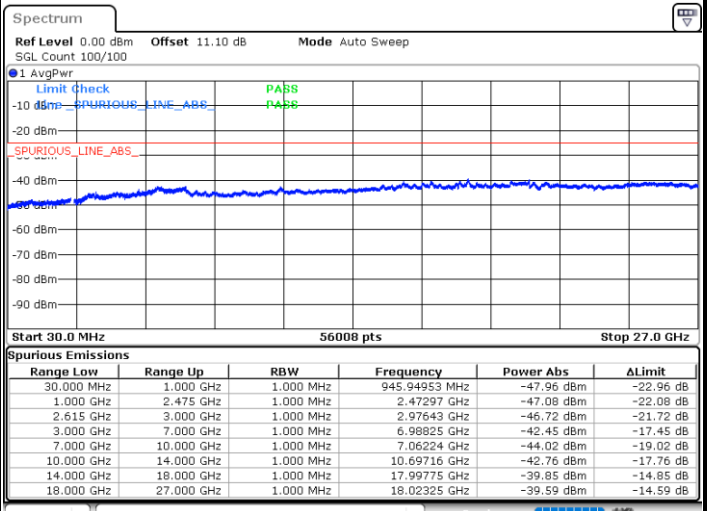

Date: 23.MAR.2020 17:40:34

Date: 23.MAR.2020 17:35:33

Lowest Channel / FullIRB

N/A

Date: 23.MAR.2020 17:41:34

LTE Band 7CA / 15MHz+10MHz

64QAM

Middle Channel / 1RB0 and 1RB49

Middle Channel / 1RB74 and 1RB0

Date: 23.MAR.2020 17:51:20

Date: 23.MAR.2020 17:56:21

Middle Channel / FullIRB

N/A

Date: 23.MAR.2020 17:50:20

LTE Band 7CA / 15MHz+10MHz

64QAM

Highest Channel / 1RB0 and 1RB49

Highest Channel / 1RB74 and 1RB0

Date: 23.MAR.2020 18:11:23

Date: 23.MAR.2020 18:10:24

Highest Channel / FullIRB

N/A

Date: 23.MAR.2020 18:16:25

LTE Band 7CA / 15MHz+15MHz