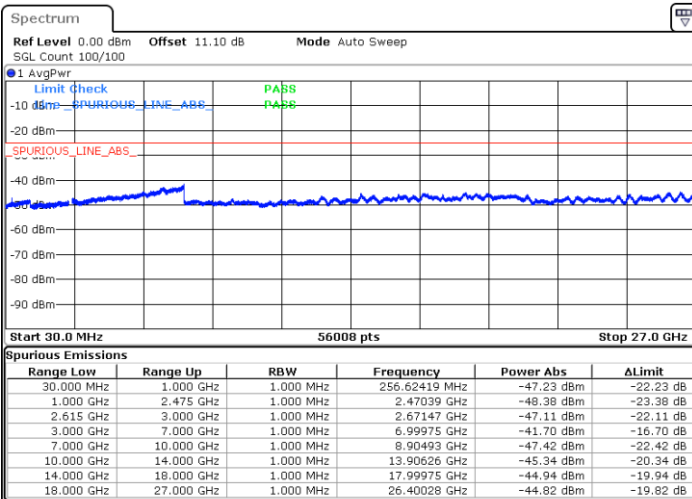

Date: 23.MAR.2020 14:29:06

Date: 23.MAR.2020 14:28:06

Highest Channel / FullIRB

N/A

Date: 23.MAR.2020 14:34:07

LTE Band 7CA / 20MHz+10MHz

64QAM

Lowest Channel / 1RB0 and 1RB49

Lowest Channel / 1RB99 and 1RB0

Date: 23.MAR.2020 16:47:25

Date: 23.MAR.2020 16:41:25

Lowest Channel / FullIRB

N/A

Date: 23.MAR.2020 16:48:37

LTE Band 7CA / 20MHz+10MHz

64QAM

Middle Channel / 1RB0 and 1RB49

Middle Channel / 1RB99 and 1RB0

Date: 23.MAR.2020 17:26:14

Date: 23.MAR.2020 17:32:13

Middle Channel / FullIRB

N/A

Date: 23.MAR.2020 17:25:02

LTE Band 7CA / 20MHz+10MHz

64QAM

Highest Channel / 1RB0 and 1RB49

Highest Channel / 1RB99 and 1RB0

Date: 23.MAR.2020 17:12:45

Date: 23.MAR.2020 17:11:34

Highest Channel / FullIRB

N/A

Date: 23.MAR.2020 17:18:45