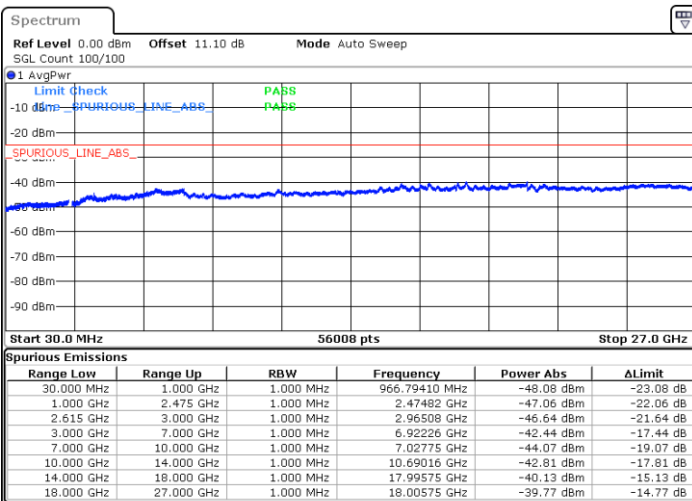

Highest Channel / 1RB0 and 1RB49

Highest Channel / 1RB74 and 1RB0

Date: 23.MAR.2020 18:11:23

Date: 23.MAR.2020 18:10:24

Highest Channel / FullIRB

N/A

Date: 23.MAR.2020 18:16:25

LTE Band 7CA / 15MHz+15MHz

64QAM

Lowest Channel / 1RB0 and 1RB74

Lowest Channel / 1RB74 and 1RB0

Date: 23.MAR.2020 13:20:29

Date: 23.MAR.2020 13:15:29

Lowest Channel / FullRB

N/A

Date: 23.MAR.2020 13:21:29

LTE Band 7CA / 15MHz+15MHz

64QAM

Middle Channel / 1RB0 and 1RB74

Middle Channel / 1RB74 and 1RB0

Date: 23.MAR.2020 12:59:32

Date: 23.MAR.2020 13:04:32

Middle Channel / FullIRB

N/A

Date: 23.MAR.2020 12:58:32

LTE Band 7CA / 15MHz+15MHz

64QAM

Highest Channel / 1RB0 and 1RB74

Highest Channel / 1RB74 and 1RB0

Date: 23.MAR.2020 18:38:53

Date: 23.MAR.2020 18:37:42

Highest Channel / FullIRB