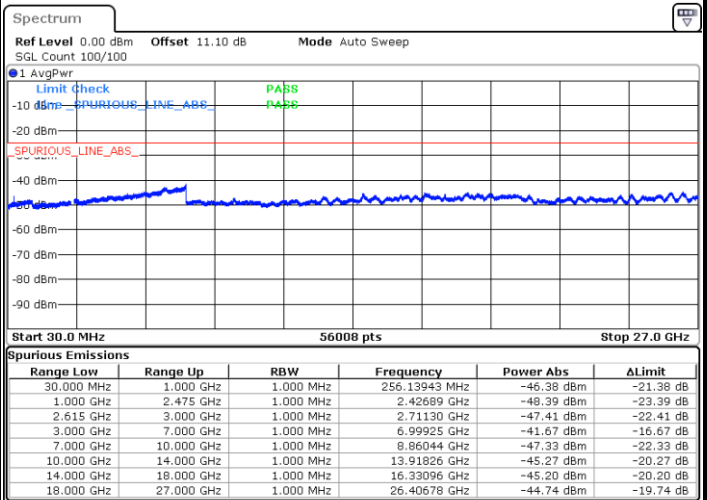

Date: 23.MAR.2020 14:29:06

Date: 23.MAR.2020 14:28:06

Highest Channel / FullIRB

N/A

Date: 23.MAR.2020 14:34:07

LTE Band 7CA / 20MHz+10MHz

64QAM

Lowest Channel / 1RB0 and 1RB49

Lowest Channel / 1RB99 and 1RB0

Date: 23.MAR.2020 16:47:25

Date: 23.MAR.2020 16:41:25

Lowest Channel / FullIRB

N/A

Date: 23.MAR.2020 16:48:37

LTE Band 7CA / 20MHz+10MHz

64QAM

Middle Channel / 1RB0 and 1RB49

Middle Channel / 1RB99 and 1RB0

Date: 23.MAR.2020 17:26:14

Date: 23.MAR.2020 17:32:13

Middle Channel / FullIRB

N/A

Date: 23.MAR.2020 17:25:02

LTE Band 7CA / 20MHz+10MHz

64QAM

Highest Channel / 1RB0 and 1RB49

Highest Channel / 1RB99 and 1RB0

Date: 23.MAR.2020 17:12:45

Date: 23.MAR.2020 17:11:34

Highest Channel / FullIRB

N/A

Date: 23.MAR.2020 17:18:45