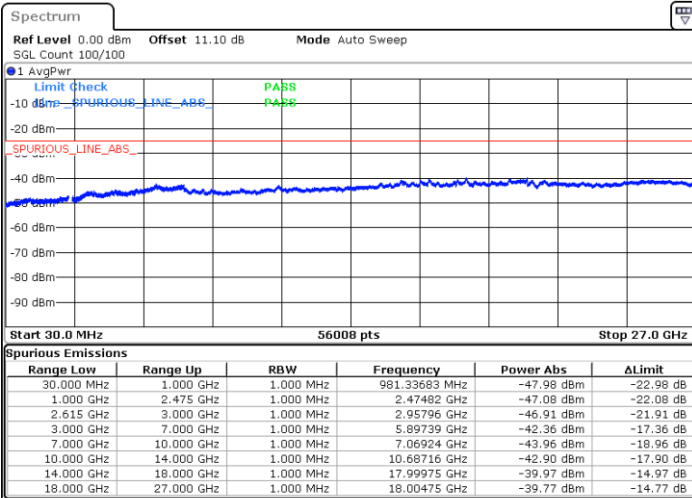

Highest Channel / 1RB0 and 1RB49

Highest Channel / 1RB74 and 1RB0

Date: 23.MAR.2020 18:11:23

Date: 23.MAR.2020 18:10:24

Highest Channel / FullIRB

N/A

Date: 23.MAR.2020 18:16:25

LTE Band 7CA / 15MHz+15MHz

64QAM

Lowest Channel / 1RB0 and 1RB74

Lowest Channel / 1RB74 and 1RB0

Date: 23.MAR.2020 13:20:29

Date: 23.MAR.2020 13:15:29

Lowest Channel / FullRB

N/A

Date: 23.MAR.2020 13:21:29

LTE Band 7CA / 15MHz+15MHz

64QAM

Middle Channel / 1RB0 and 1RB74

Middle Channel / 1RB74 and 1RB0

Date: 23.MAR.2020 12:59:32

Date: 23.MAR.2020 13:04:32

Middle Channel / FullIRB

N/A

Date: 23.MAR.2020 12:58:32

LTE Band 7CA / 15MHz+15MHz

64QAM

Highest Channel / 1RB0 and 1RB74

Highest Channel / 1RB74 and 1RB0

Date: 23.MAR.2020 18:38:53

Date: 23.MAR.2020 18:37:42

Highest Channel / FullIRB