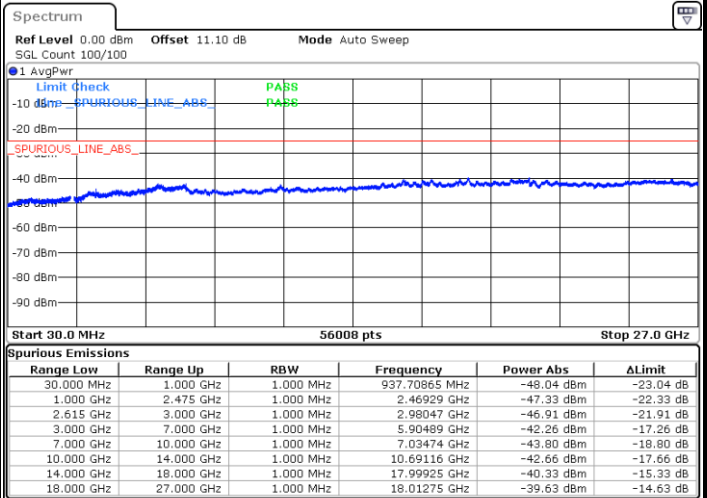

Date: 23.MAR.2020 18:03:10

Highest Channel / FullIRB

N/A

Date: 23.MAR.2020 15:52:46

LTE Band 7CA / 15MHz+10MHz

64QAM

Lowest Channel / 1RB0 and 1RB49

Lowest Channel / 1RB74 and 1RB0

Date: 23.MAR.2020 17:40:34

Date: 23.MAR.2020 17:35:33

Lowest Channel / FullIRB

N/A

Date: 23.MAR.2020 17:41:34

LTE Band 7CA / 15MHz+10MHz

64QAM

Middle Channel / 1RB0 and 1RB49

Middle Channel / 1RB74 and 1RB0

Date: 23.MAR.2020 17:51:20

Date: 23.MAR.2020 17:56:21

Middle Channel / FullIRB

N/A

Date: 23.MAR.2020 17:50:20

LTE Band 7CA / 15MHz+10MHz

64QAM

Highest Channel / 1RB0 and 1RB49

Highest Channel / 1RB74 and 1RB0

Date: 23.MAR.2020 18:11:23

Date: 23.MAR.2020 18:10:24

Highest Channel / FullIRB

N/A

Date: 23.MAR.2020 18:16:25

LTE Band 7CA / 15MHz+15MHz