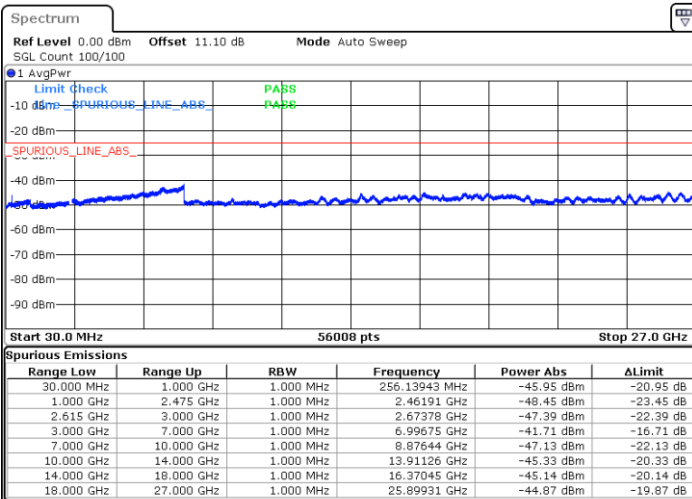

N/A

Date: 23.MAR.2020 17:23:51

LTE Band 7CA / 20MHz+10MHz

16QAM

Highest Channel / 1RB0 and 1RB49

Highest Channel / 1RB99 and 1RB0

Date: 23.MAR.2020 17:13:57

Date: 23.MAR.2020 17:10:23

Highest Channel / FullIRB

N/A

Date: 23.MAR.2020 17:17:33

LTE Band 7CA / 20MHz+15MHz

16QAM

Lowest Channel / 1RB0 and 1RB74

Lowest Channel / 1RB99 and 1RB0

Date: 23.MAR.2020 14:57:30

Date: 23.MAR.2020 14:54:30

Lowest Channel / FullIRB

N/A

Date: 23.MAR.2020 15:00:30

LTE Band 7CA / 20MHz+15MHz

16QAM

MiddleChannel / 1RB0 and 1RB74

Middle Channel / 1RB99 and 1RB0