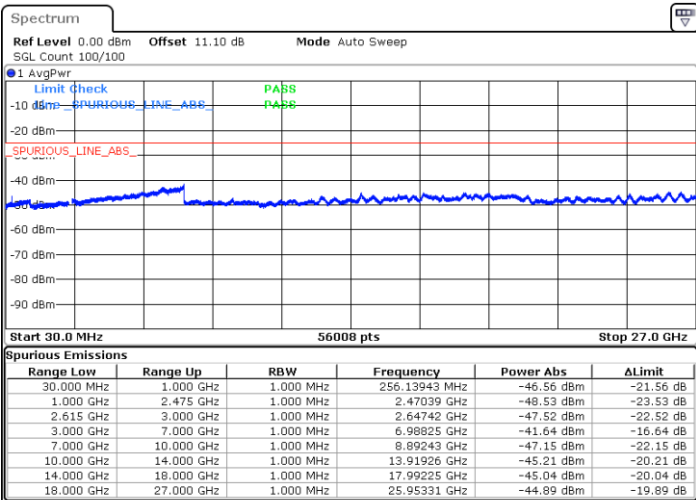

LTE Band 7CA / 20MHz+10MHz

16QAM

Lowest Channel / 1RB0 and 1RB49

Lowest Channel / 1RB99 and 1RB0

Date: 23.MAR.2020 16:46:13

Date: 23.MAR.2020 16:42:38

Lowest Channel / FullIRB

N/A

Date: 23.MAR.2020 16:49:49

LTE Band 7CA / 20MHz+10MHz

16QAM

Middle Channel / 1RB0 and 1RB49

Middle Channel / 1RB99 and 1RB0

Date: 23.MAR.2020 17:27:26

Date: 23.MAR.2020 17:31:01

Middle Channel / FullIRB

N/A

Date: 23.MAR.2020 17:23:51

LTE Band 7CA / 20MHz+10MHz

16QAM

Highest Channel / 1RB0 and 1RB49

Highest Channel / 1RB99 and 1RB0

Date: 23.MAR.2020 17:13:57

Date: 23.MAR.2020 17:10:23

Highest Channel / FullIRB

N/A

Date: 23.MAR.2020 17:17:33

LTE Band 7CA / 20MHz+15MHz

16QAM

Lowest Channel / 1RB0 and 1RB74

Lowest Channel / 1RB99 and 1RB0

Date: 23.MAR.2020 14:57:30