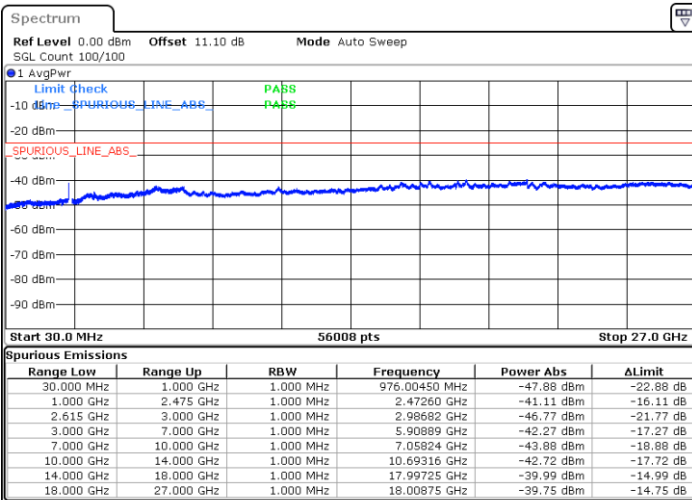

Highest Channel / 1RB0 and 1RB49

Highest Channel / 1RB74 and 1RB0

Date: 23.MAR.2020 18:11:23

Date: 23.MAR.2020 18:10:24

Highest Channel / FullIRB

N/A

Date: 23.MAR.2020 18:16:25

LTE Band 7CA / 15MHz+15MHz

64QAM

Lowest Channel / 1RB0 and 1RB74

Lowest Channel / 1RB74 and 1RB0

Date: 23.MAR.2020 13:20:29

Date: 23.MAR.2020 13:15:29

Lowest Channel / FullRB

N/A

Date: 23.MAR.2020 13:21:29