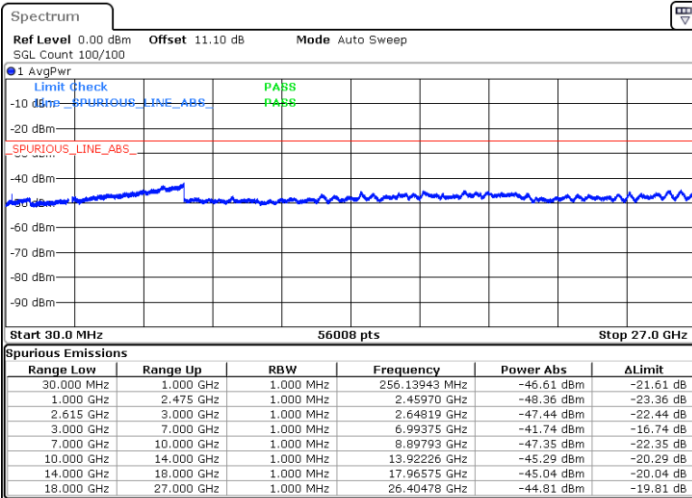

Date: 23.MAR.2020 16:46:32

LTE Band 7CA / 10MHz+20MHz

64QAM

Lowest Channel / 1RB0 and 1RB99

Lowest Channel / 1RB49 and 1RB0

Date: 23.MAR.2020 17:49:41

Date: 23.MAR.2020 17:43:43

Lowest Channel / FullIRB

N/A

Date: 23.MAR.2020 15:22:26

LTE Band 7CA / 10MHz+20MHz

64QAM

MiddleChannel / 1RB0 and 1RB99

Middle Channel / 1RB49 and 1RB0

Date: 23.MAR.2020 18:08:33

Date: 23.MAR.2020 18:15:24

Middle Channel / FullIRB

N/A

Date: 23.MAR.2020 16:03:16

LTE Band 7CA / 10MHz+20MHz

64QAM

Highest Channel / 1RB0 and 1RB99

Highest Channel / 1RB49 and 1RB0

Date: 23.MAR.2020 18:04:20

Date: 23.MAR.2020 18:03:10

Highest Channel / FullIRB

N/A

Date: 23.MAR.2020 15:52:46

LTE Band 7CA / 15MHz+10MHz

64QAM

Lowest Channel / 1RB0 and 1RB49

Lowest Channel / 1RB74 and 1RB0