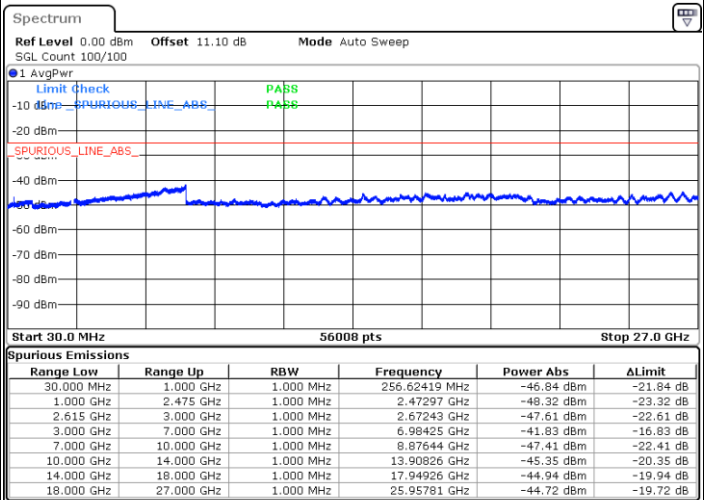

Date: 23.MAR.2020 13:59:01

Middle Channel / FullIRB

N/A

Date: 23.MAR.2020 13:53:00

LTE Band 7CA / 15MHz+20MHz

64QAM

Highest Channel / 1RB0 and 1RB99

Highest Channel / 1RB74 and 1RB0

Date: 23.MAR.2020 14:29:06

Date: 23.MAR.2020 14:28:06

Highest Channel / FullIRB

N/A

Date: 23.MAR.2020 14:34:07

LTE Band 7CA / 20MHz+10MHz

64QAM

Lowest Channel / 1RB0 and 1RB49

Lowest Channel / 1RB99 and 1RB0

Date: 23.MAR.2020 16:47:25

Date: 23.MAR.2020 16:41:25

Lowest Channel / FullIRB

N/A

Date: 23.MAR.2020 16:48:37

LTE Band 7CA / 20MHz+10MHz

64QAM