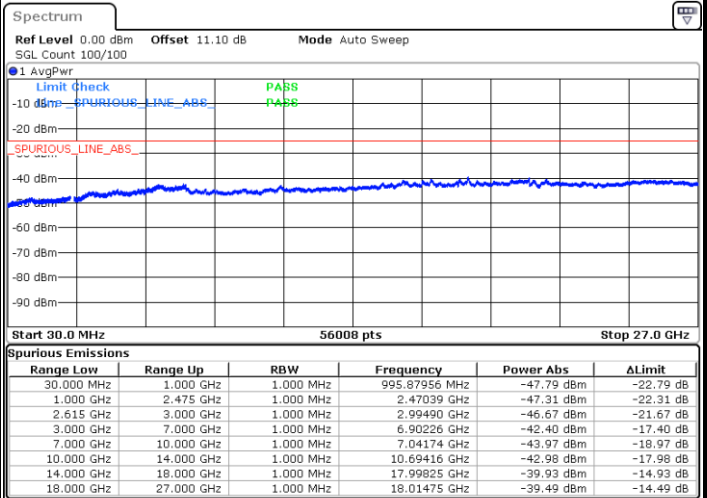

Date: 23.MAR.2020 15:10:36

Date: 23.MAR.2020 15:13:36

Middle Channel / FullIRB

N/A

Date: 23.MAR.2020 15:07:35

LTE Band 7CA / 20MHz+15MHz

16QAM

Highest Channel / 1RB0 and 1RB74

Highest Channel / 1RB99 and 1RB0

Date: 23.MAR.2020 15:28:40

Date: 23.MAR.2020 15:25:40

Highest Channel / FullIRB

N/A

Date: 23.MAR.2020 15:31:41

LTE Band 7CA / 20MHz+20MHz

16QAM

Lowest Channel / 1RB0 and 1RB99

Lowest Channel / 1RB99 and 1RB0

Date: 23.MAR.2020 15:51:04

Date: 23.MAR.2020 15:48:04

Lowest Channel / FullIRB

N/A

Date: 23.MAR.2020 15:54:05

LTE Band 7CA / 20MHz+20MHz