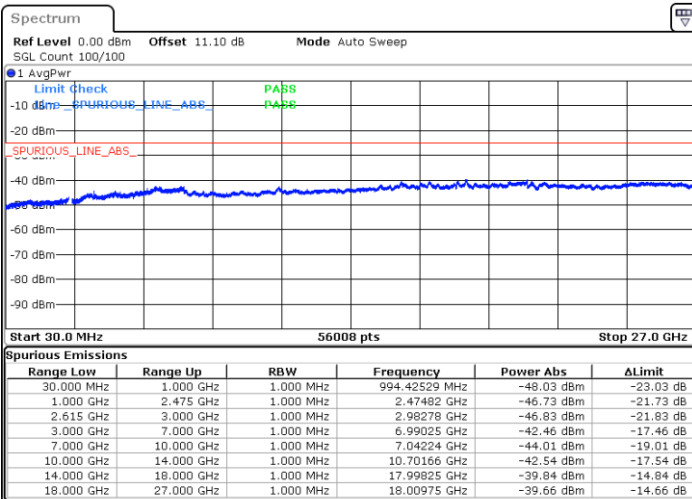

Date: 23.MAR.2020 15:24:40

Highest Channel / FullIRB

N/A

Date: 23.MAR.2020 15:30:41

LTE Band 7CA / 20MHz+20MHz

QPSK

Lowest Channel / 1RB0 and 1RB99

Lowest Channel / 1RB99 and 1RB0

Date: 23.MAR.2020 15:50:04

Date: 23.MAR.2020 15:49:05

Lowest Channel / FullRB

N/A

Date: 23.MAR.2020 15:55:05

LTE Band 7CA / 20MHz+20MHz

QPSK

Middle Channel / 1RB0 and 1RB99

Middle Channel / 1RB99 and 1RB0

Date: 23.MAR.2020 16:09:00

Date: 23.MAR.2020 16:09:59

Middle Channel / FullIRB

N/A

Date: 23.MAR.2020 16:03:59

LTE Band 7CA / 20MHz+20MHz

QPSK

Highest Channel / 1RB0 and 1RB99

Highest Channel / 1RB99 and 1RB0

Date: 23.MAR.2020 16:44:31

Date: 23.MAR.2020 16:39:30

Highest Channel / FullIRB

N/A

Date: 23.MAR.2020 16:45:32

LTE Band 7CA / 10MHz+20MHz