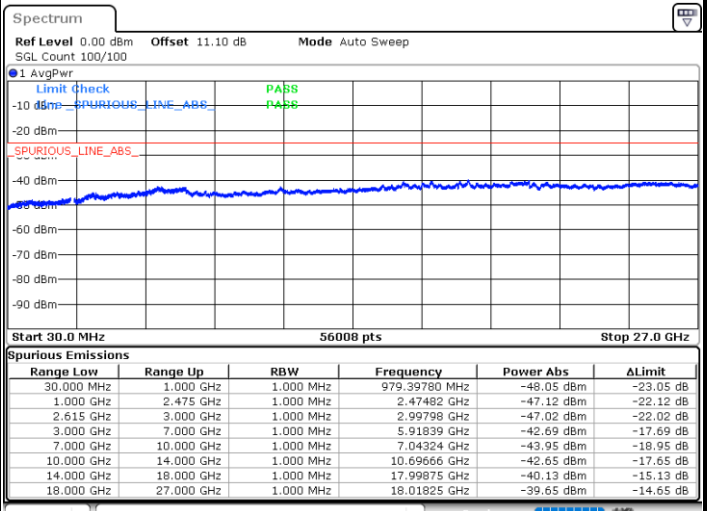

Date: 23.MAR.2020 18:12:24

Date: 23.MAR.2020 18:09:23

Highest Channel / FullIRB

N/A

Date: 23.MAR.2020 18:15:24

LTE Band 7CA / 15MHz+15MHz

16QAM

Lowest Channel / 1RB0 and 1RB74

Lowest Channel / 1RB74 and 1RB0

Date: 23.MAR.2020 13:19:29

Date: 23.MAR.2020 13:16:29

Lowest Channel / FullRB

N/A

Date: 23.MAR.2020 13:22:30

LTE Band 7CA / 15MHz+15MHz

16QAM

Middle Channel / 1RB0 and 1RB74

Middle Channel / 1RB74 and 1RB0

Date: 23.MAR.2020 13:00:32

Date: 23.MAR.2020 13:03:32

Middle Channel / FullIRB

N/A

Date: 23.MAR.2020 12:57:31

LTE Band 7CA / 15MHz+15MHz