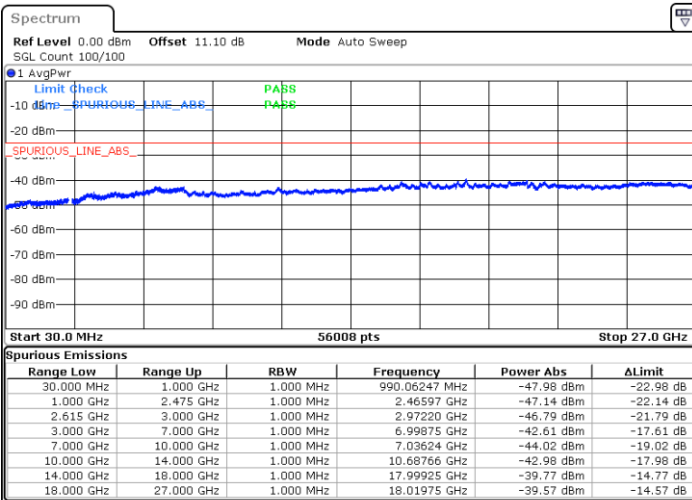

Lowest Channel / FullRB

N/A

Date: 23.MAR.2020 17:42:34

LTE Band 7CA / 15MHz+10MHz

16QAM

Middle Channel / 1RB0 and 1RB49

Middle Channel / 1RB74 and 1RB0

Date: 23.MAR.2020 17:52:21

Date: 23.MAR.2020 17:55:21

Middle Channel / FullIRB

N/A

Date: 23.MAR.2020 17:49:20

LTE Band 7CA / 15MHz+10MHz

16QAM

Highest Channel / 1RB0 and 1RB49

Highest Channel / 1RB74 and 1RB0

Date: 23.MAR.2020 18:12:24

Date: 23.MAR.2020 18:09:23

Highest Channel / FullIRB

N/A

Date: 23.MAR.2020 18:15:24

LTE Band 7CA / 15MHz+15MHz

16QAM

Lowest Channel / 1RB0 and 1RB74

Lowest Channel / 1RB74 and 1RB0

Date: 23.MAR.2020 13:19:29

Date: 23.MAR.2020 13:16:29

Lowest Channel / FullRB

N/A

Date: 23.MAR.2020 13:22:30

LTE Band 7CA / 15MHz+15MHz

16QAM