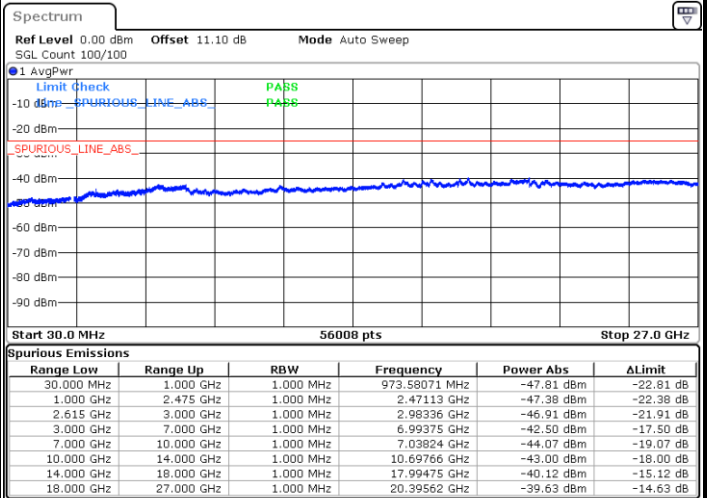

Date: 23.MAR.2020 13:39:29

Lowest Channel / FullRB

N/A

Date: 23.MAR.2020 13:45:30

LTE Band 7CA / 15MHz+20MHz

QPSK

Middle Channel / 1RB0 and 1RB99

Middle Channel / 1RB74 and 1RB0

Date: 23.MAR.2020 13:56:01

Date: 23.MAR.2020 13:57:00

Middle Channel / FullIRB

N/A

Date: 23.MAR.2020 13:50:59

LTE Band 7CA / 15MHz+20MHz

QPSK

Highest Channel / 1RB0 and 1RB99

Highest Channel / 1RB74 and 1RB0

Date: 23.MAR.2020 14:31:06

Date: 23.MAR.2020 14:26:06

Highest Channel / FullIRB

N/A

Date: 23.MAR.2020 14:32:07

LTE Band 7CA / 20MHz+10MHz

QPSK

Lowest Channel / 1RB0 and 1RB49

Lowest Channel / 1RB99 and 1RB0

Date: 23.MAR.2020 16:45:01

Date: 23.MAR.2020 16:43:50

Lowest Channel / FullIRB

N/A

Date: 23.MAR.2020 16:51:01

LTE Band 7CA / 20MHz+10MHz