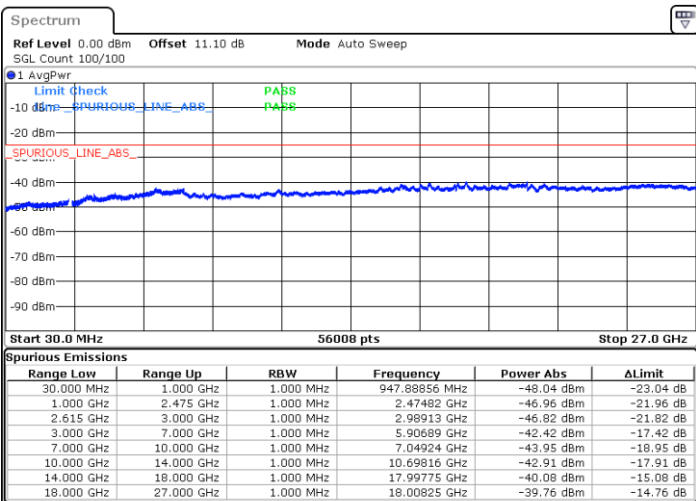

Date: 23.MAR.2020 16:02:05

LTE Band 7CA / 10MHz+20MHz

16QAM

Highest Channel / 1RB0 and 1RB99

Highest Channel / 1RB49 and 1RB0

Date: 23.MAR.2020 18:05:32

Date: 23.MAR.2020 18:01:58

Highest Channel / FullIRB

N/A

Date: 23.MAR.2020 15:51:35

LTE Band 7CA / 15MHz+10MHz

16QAM

Lowest Channel / 1RB0 and 1RB49

Lowest Channel / 1RB74 and 1RB0

Date: 23.MAR.2020 17:39:34

Date: 23.MAR.2020 17:36:34

Lowest Channel / FullRB

N/A

Date: 23.MAR.2020 17:42:34

LTE Band 7CA / 15MHz+10MHz

16QAM

Middle Channel / 1RB0 and 1RB49

Middle Channel / 1RB74 and 1RB0

Date: 23.MAR.2020 17:52:21

Date: 23.MAR.2020 17:55:21

Middle Channel / FullIRB

N/A

Date: 23.MAR.2020 17:49:20

LTE Band 7CA / 15MHz+10MHz

16QAM

Highest Channel / 1RB0 and 1RB49

Highest Channel / 1RB74 and 1RB0