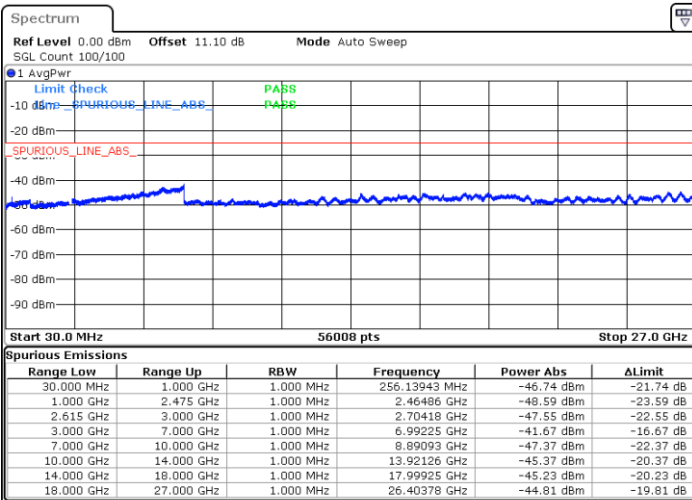

LTE Band 7CA / 10MHz+20MHz

16QAM

MiddleChannel / 1RB0 and 1RB99

Middle Channel / 1RB49 and 1RB0

Date: 23.MAR.2020 18:09:45

Date: 23.MAR.2020 18:14:12

Middle Channel / FullIRB

N/A

Date: 23.MAR.2020 16:02:05

LTE Band 7CA / 10MHz+20MHz

16QAM

Highest Channel / 1RB0 and 1RB99

Highest Channel / 1RB49 and 1RB0

Date: 23.MAR.2020 18:05:32

Date: 23.MAR.2020 18:01:58

Highest Channel / FullIRB

N/A

Date: 23.MAR.2020 15:51:35

LTE Band 7CA / 15MHz+10MHz

16QAM

Lowest Channel / 1RB0 and 1RB49

Lowest Channel / 1RB74 and 1RB0

Date: 23.MAR.2020 17:39:34

Date: 23.MAR.2020 17:36:34