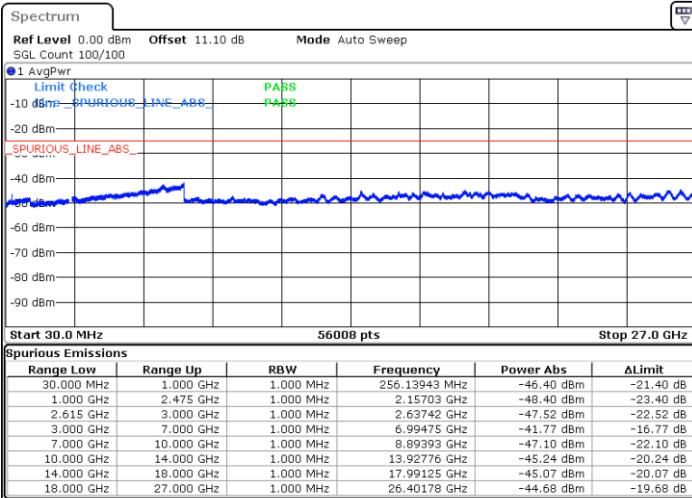

Lowest Channel / 1RB0 and 1RB49

Lowest Channel / 1RB99 and 1RB0

Date: 23.MAR.2020 16:45:01

Date: 23.MAR.2020 16:43:50

Lowest Channel / FullIRB

N/A

Date: 23.MAR.2020 16:51:01

LTE Band 7CA / 20MHz+10MHz

QPSK

Middle Channel / 1RB0 and 1RB49

Middle Channel / 1RB99 and 1RB0

Date: 23.MAR.2020 17:28:38

Date: 23.MAR.2020 17:29:49

Middle Channel / FullIRB

N/A

Date: 23.MAR.2020 17:22:38

LTE Band 7CA / 20MHz+10MHz

QPSK

Highest Channel / 1RB0 and 1RB49

Highest Channel / 1RB99 and 1RB0

Date: 23.MAR.2020 17:15:09

Date: 23.MAR.2020 17:09:11

Highest Channel / FullIRB

N/A