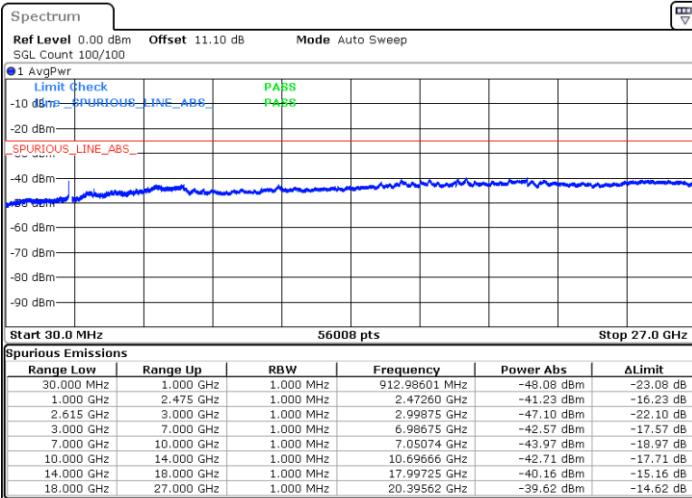

Date: 23.MAR.2020 17:55:21

Middle Channel / FullIRB

N/A

Date: 23.MAR.2020 17:49:20

LTE Band 7CA / 15MHz+10MHz

16QAM

Highest Channel / 1RB0 and 1RB49

Highest Channel / 1RB74 and 1RB0

Date: 23.MAR.2020 18:12:24

Date: 23.MAR.2020 18:09:23

Highest Channel / FullIRB

N/A

Date: 23.MAR.2020 18:15:24

LTE Band 7CA / 15MHz+15MHz

16QAM

Lowest Channel / 1RB0 and 1RB74

Lowest Channel / 1RB74 and 1RB0

Date: 23.MAR.2020 13:19:29

Date: 23.MAR.2020 13:16:29

Lowest Channel / FullRB

N/A

Date: 23.MAR.2020 13:22:30

LTE Band 7CA / 15MHz+15MHz

16QAM