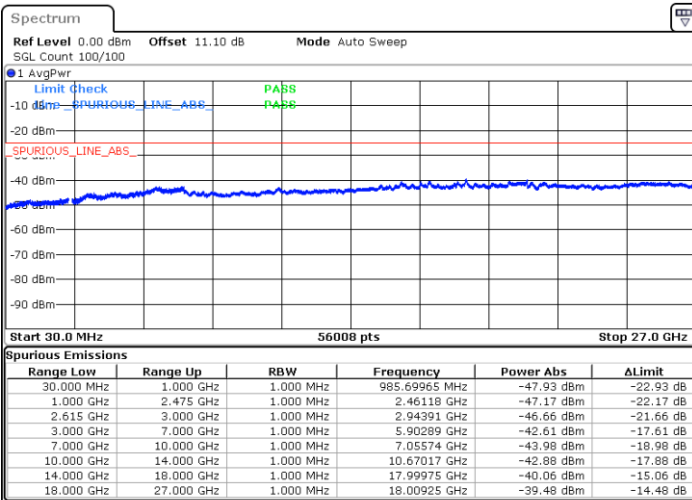

Date: 23.MAR.2020 13:44:30

LTE Band 7CA / 15MHz+20MHz

16QAM

Middle Channel / 1RB0 and 1RB99

Middle Channel / 1RB74 and 1RB0

Date: 23.MAR.2020 13:55:01

Date: 23.MAR.2020 13:58:01

Middle Channel / FullIRB

N/A

Date: 23.MAR.2020 13:52:00

LTE Band 7CA / 15MHz+20MHz

16QAM

Highest Channel / 1RB0 and 1RB99

Highest Channel / 1RB74 and 1RB0

Date: 23.MAR.2020 14:30:06

Date: 23.MAR.2020 14:27:06