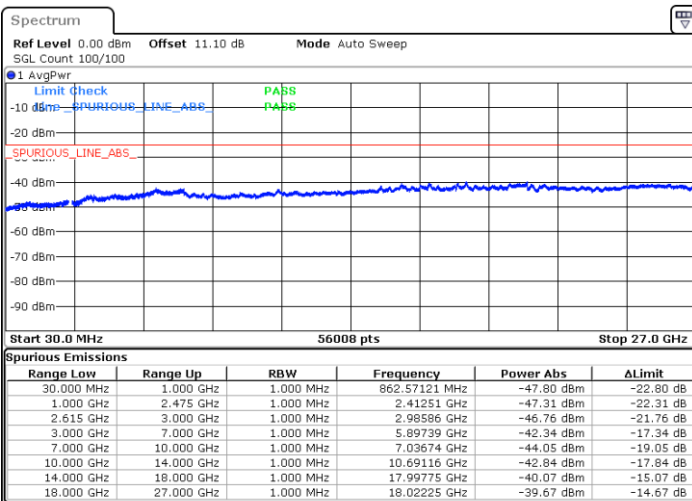

Lowest Channel / FullRB

N/A

Date: 23.MAR.2020 17:42:34

LTE Band 7CA / 15MHz+10MHz

16QAM

Middle Channel / 1RB0 and 1RB49

Middle Channel / 1RB74 and 1RB0

Date: 23.MAR.2020 17:52:21

Date: 23.MAR.2020 17:55:21

Middle Channel / FullIRB

N/A

Date: 23.MAR.2020 17:49:20

LTE Band 7CA / 15MHz+10MHz

16QAM

Highest Channel / 1RB0 and 1RB49

Highest Channel / 1RB74 and 1RB0

Date: 23.MAR.2020 18:12:24

Date: 23.MAR.2020 18:09:23

Highest Channel / FullIRB

N/A

Date: 23.MAR.2020 18:15:24

LTE Band 7CA / 15MHz+15MHz

16QAM

Lowest Channel / 1RB0 and 1RB74

Lowest Channel / 1RB74 and 1RB0

Date: 23.MAR.2020 13:19:29

Date: 23.MAR.2020 13:16:29

Lowest Channel / FullRB

N/A

Date: 23.MAR.2020 13:22:30

LTE Band 7CA / 15MHz+15MHz

16QAM