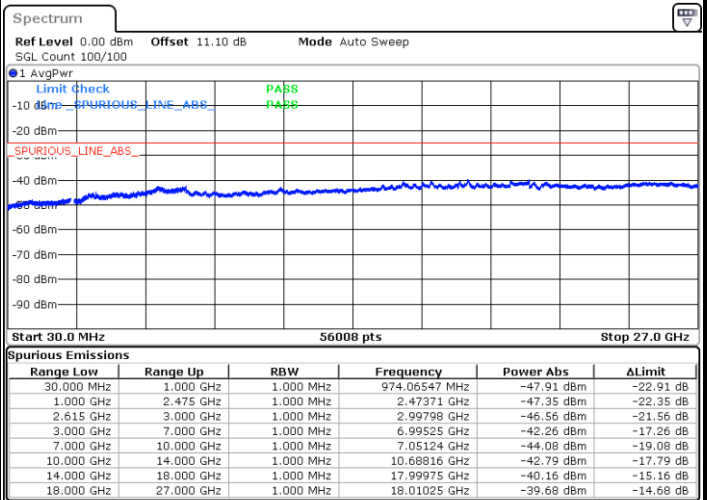

N/A

Date: 23.MAR.2020 15:51:35

LTE Band 7CA / 15MHz+10MHz

16QAM

Lowest Channel / 1RB0 and 1RB49

Lowest Channel / 1RB74 and 1RB0

Date: 23.MAR.2020 17:39:34

Date: 23.MAR.2020 17:36:34

Lowest Channel / FullRB

N/A

Date: 23.MAR.2020 17:42:34

LTE Band 7CA / 15MHz+10MHz

16QAM

Middle Channel / 1RB0 and 1RB49

Middle Channel / 1RB74 and 1RB0

Date: 23.MAR.2020 17:52:21

Date: 23.MAR.2020 17:55:21

Middle Channel / FullIRB

N/A

Date: 23.MAR.2020 17:49:20

LTE Band 7CA / 15MHz+10MHz

16QAM

Highest Channel / 1RB0 and 1RB49

Highest Channel / 1RB74 and 1RB0

Date: 23.MAR.2020 18:12:24

Date: 23.MAR.2020 18:09:23

Highest Channel / FullIRB

N/A

Date: 23.MAR.2020 18:15:24

LTE Band 7CA / 15MHz+15MHz

16QAM

Lowest Channel / 1RB0 and 1RB74