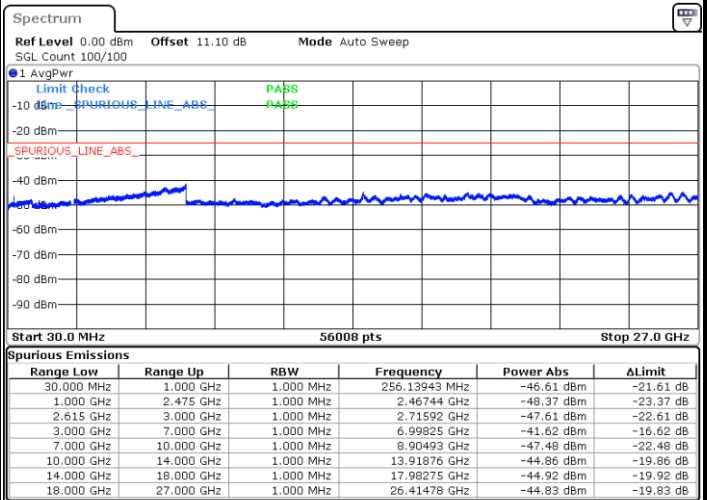

Date: 23.MAR.2020 16:02:05

LTE Band 7CA / 10MHz+20MHz

16QAM

Highest Channel / 1RB0 and 1RB99

Highest Channel / 1RB49 and 1RB0

Date: 23.MAR.2020 18:05:32

Date: 23.MAR.2020 18:01:58

Highest Channel / FullIRB

N/A

Date: 23.MAR.2020 15:51:35

LTE Band 7CA / 15MHz+10MHz

16QAM

Lowest Channel / 1RB0 and 1RB49

Lowest Channel / 1RB74 and 1RB0

Date: 23.MAR.2020 17:39:34

Date: 23.MAR.2020 17:36:34