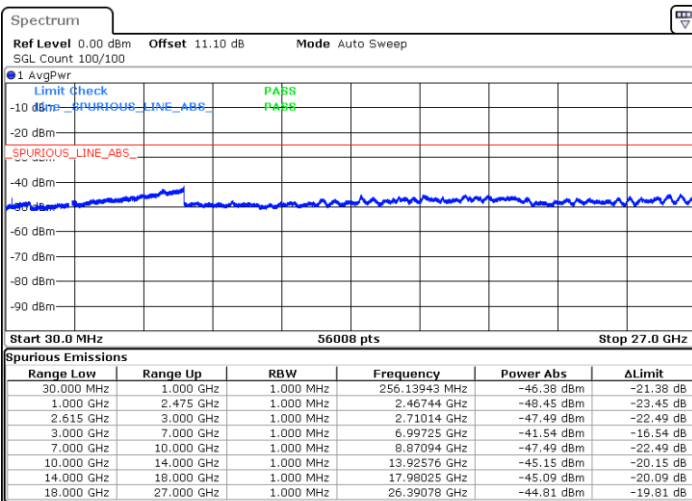

LTE Band 7CA / 20MHz+10MHz

QPSK

Highest Channel / 1RB0 and 1RB49

Highest Channel / 1RB99 and 1RB0

Date: 23.MAR.2020 17:15:09

Date: 23.MAR.2020 17:09:11

Highest Channel / FullIRB

N/A

Date: 23.MAR.2020 17:16:21

LTE Band 7CA / 20MHz+15MHz

QPSK

Lowest Channel / 1RB0 and 1RB74

Lowest Channel / 1RB99 and 1RB0

Date: 23.MAR.2020 14:56:29

Date: 23.MAR.2020 14:55:30

Lowest Channel / FullRB