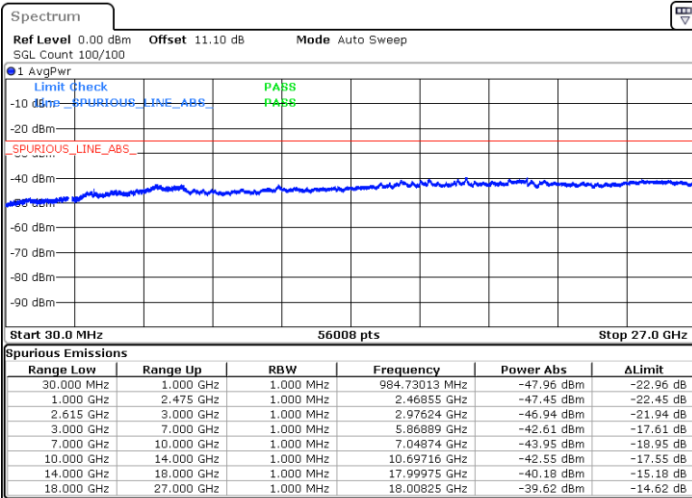

Middle Channel / FullIRB

N/A

Date: 23.MAR.2020 15:06:35

LTE Band 7CA / 20MHz+15MHz

QPSK

Highest Channel / 1RB0 and 1RB74

Highest Channel / 1RB99 and 1RB0

Date: 23.MAR.2020 15:29:40

Date: 23.MAR.2020 15:24:40

Highest Channel / FullIRB

N/A

Date: 23.MAR.2020 15:30:41

LTE Band 7CA / 20MHz+20MHz

QPSK

Lowest Channel / 1RB0 and 1RB99

Lowest Channel / 1RB99 and 1RB0

Date: 23.MAR.2020 15:50:04

Date: 23.MAR.2020 15:49:05

Lowest Channel / FullRB

N/A

Date: 23.MAR.2020 15:55:05

LTE Band 7CA / 20MHz+20MHz

QPSK

Middle Channel / 1RB0 and 1RB99