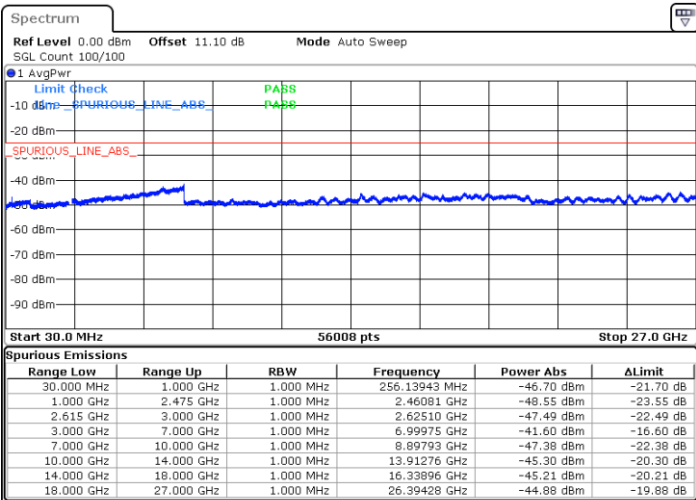

Highest Channel / 1RB0 and 1RB99

Highest Channel / 1RB99 and 1RB0

Date: 23.MAR.2020 16:44:31

Date: 23.MAR.2020 16:39:30

Highest Channel / FullIRB

N/A

Date: 23.MAR.2020 16:45:32

LTE Band 7CA / 10MHz+20MHz

16QAM

Lowest Channel / 1RB0 and 1RB99

Lowest Channel / 1RB49 and 1RB0

Date: 23.MAR.2020 17:48:29

Date: 23.MAR.2020 17:44:55

Lowest Channel / FullRB

N/A

Date: 23.MAR.2020 15:23:38

LTE Band 7CA / 10MHz+20MHz

16QAM

MiddleChannel / 1RB0 and 1RB99

Middle Channel / 1RB49 and 1RB0

Date: 23.MAR.2020 18:09:45

Date: 23.MAR.2020 18:14:12

Middle Channel / FullIRB

N/A

Date: 23.MAR.2020 16:02:05

LTE Band 7CA / 10MHz+20MHz

16QAM

Highest Channel / 1RB0 and 1RB99

Highest Channel / 1RB49 and 1RB0

Date: 23.MAR.2020 18:05:32

Date: 23.MAR.2020 18:01:58

Highest Channel / FullIRB