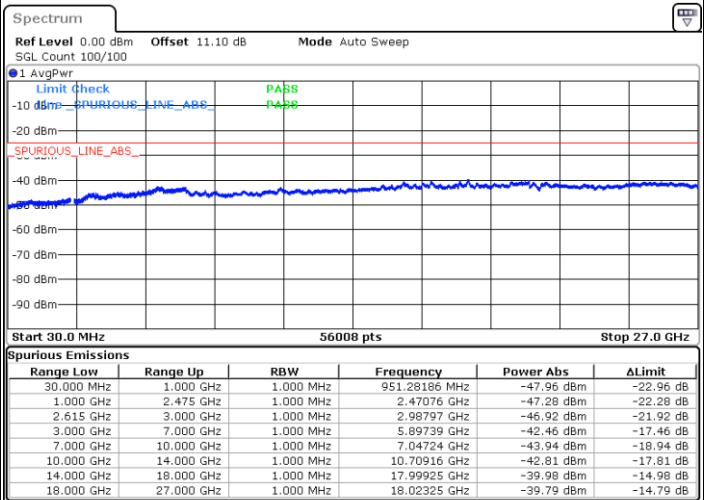

Date: 23.MAR.2020 16:02:05

LTE Band 7CA / 10MHz+20MHz

16QAM

Highest Channel / 1RB0 and 1RB99

Highest Channel / 1RB49 and 1RB0

Date: 23.MAR.2020 18:05:32

Date: 23.MAR.2020 18:01:58

Highest Channel / FullIRB

N/A

Date: 23.MAR.2020 15:51:35

LTE Band 7CA / 15MHz+10MHz

16QAM

Lowest Channel / 1RB0 and 1RB49

Lowest Channel / 1RB74 and 1RB0

Date: 23.MAR.2020 17:39:34

Date: 23.MAR.2020 17:36:34

Lowest Channel / FullRB

N/A

Date: 23.MAR.2020 17:42:34

LTE Band 7CA / 15MHz+10MHz

16QAM

Middle Channel / 1RB0 and 1RB49

Middle Channel / 1RB74 and 1RB0

Date: 23.MAR.2020 17:52:21