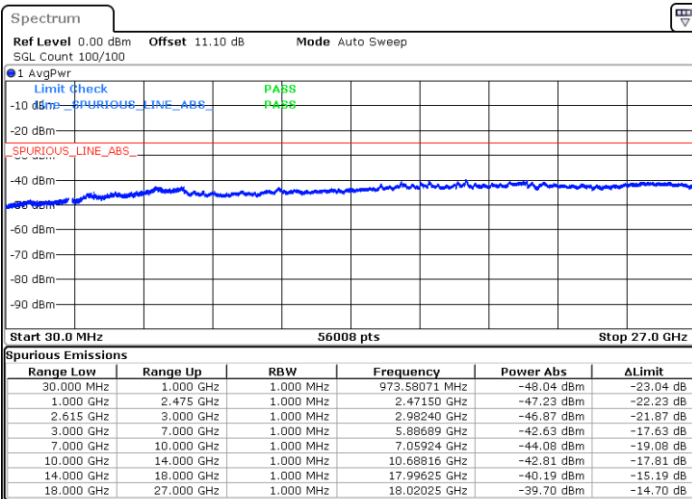

Highest Channel / FullIRB

N/A

Date: 23.MAR.2020 18:42:28

LTE Band 7CA / 15MHz+20MHz

QPSK

Lowest Channel / 1RB0 and 1RB99

Lowest Channel / 1RB74 and 1RB0

Date: 23.MAR.2020 13:40:29

Date: 23.MAR.2020 13:39:29

Lowest Channel / FullRB

N/A

Date: 23.MAR.2020 13:45:30

LTE Band 7CA / 15MHz+20MHz

QPSK

Middle Channel / 1RB0 and 1RB99

Middle Channel / 1RB74 and 1RB0

Date: 23.MAR.2020 13:56:01

Date: 23.MAR.2020 13:57:00

Middle Channel / FullIRB

N/A

Date: 23.MAR.2020 13:50:59

LTE Band 7CA / 15MHz+20MHz

QPSK

Highest Channel / 1RB0 and 1RB99

Highest Channel / 1RB74 and 1RB0

Date: 23.MAR.2020 14:31:06

Date: 23.MAR.2020 14:26:06

Highest Channel / FullIRB

N/A

Date: 23.MAR.2020 14:32:07

LTE Band 7CA / 20MHz+10MHz

QPSK