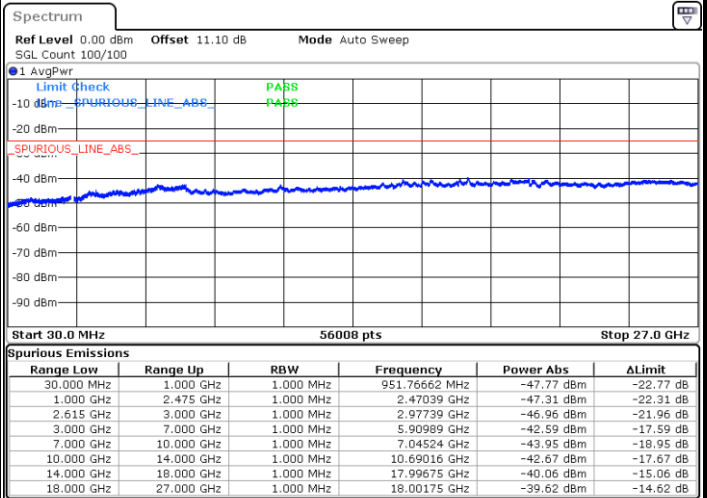

Date: 23.MAR.2020 17:16:21

LTE Band 7CA / 20MHz+15MHz

QPSK

Lowest Channel / 1RB0 and 1RB74

Lowest Channel / 1RB99 and 1RB0

Date: 23.MAR.2020 14:56:29

Date: 23.MAR.2020 14:55:30

Lowest Channel / FullRB

N/A

Date: 23.MAR.2020 15:01:31

LTE Band 7CA / 20MHz+15MHz

QPSK

MiddleChannel / 1RB0 and 1RB74

Middle Channel / 1RB99 and 1RB0

Date: 23.MAR.2020 15:11:36

Date: 23.MAR.2020 15:12:35

Middle Channel / FullIRB

N/A

Date: 23.MAR.2020 15:06:35

LTE Band 7CA / 20MHz+15MHz

QPSK

Highest Channel / 1RB0 and 1RB74

Highest Channel / 1RB99 and 1RB0

Date: 23.MAR.2020 15:29:40

Date: 23.MAR.2020 15:24:40

Highest Channel / FullIRB

N/A

Date: 23.MAR.2020 15:30:41

LTE Band 7CA / 20MHz+20MHz

QPSK

Lowest Channel / 1RB0 and 1RB99

Lowest Channel / 1RB99 and 1RB0