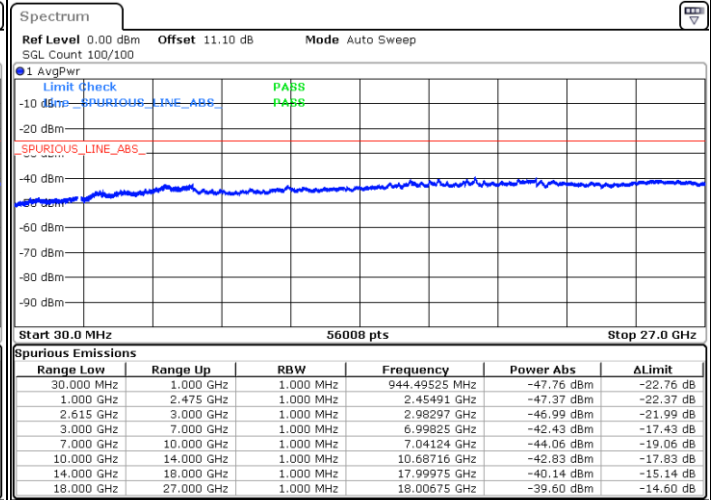

16QAM

Highest Channel / 1RB0 and 1RB74

Highest Channel / 1RB74 and 1RB0

Date: 23.MAR.2020 18:40:05

Date: 23.MAR.2020 18:36:31

Highest Channel / FullRB

N/A

Date: 23.MAR.2020 18:43:40

LTE Band 7CA / 15MHz+20MHz

16QAM

Lowest Channel / 1RB0 and 1RB99

Lowest Channel / 1RB74 and 1RB0

Date: 23.MAR.2020 13:41:29

Date: 23.MAR.2020 13:38:29

Lowest Channel / FullIRB

N/A

Date: 23.MAR.2020 13:44:30

LTE Band 7CA / 15MHz+20MHz

16QAM

Middle Channel / 1RB0 and 1RB99

Middle Channel / 1RB74 and 1RB0

Date: 23.MAR.2020 13:55:01

Date: 23.MAR.2020 13:58:01

Middle Channel / FullIRB