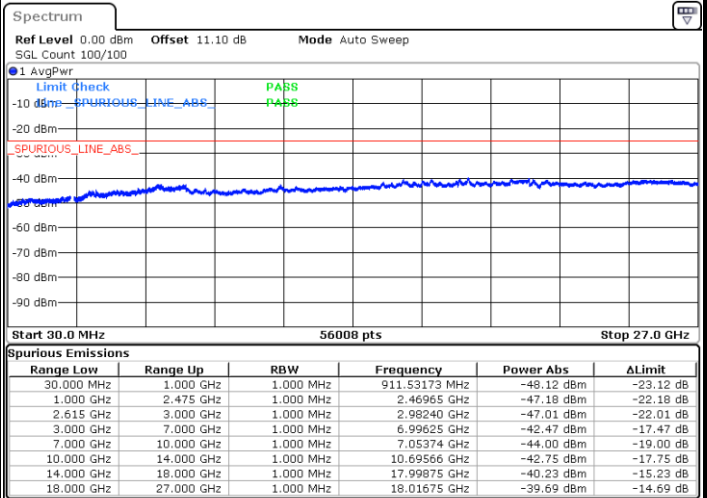

Highest Channel / FullIRB

N/A

Date: 23.MAR.2020 18:42:28

LTE Band 7CA / 15MHz+20MHz

QPSK

Lowest Channel / 1RB0 and 1RB99

Lowest Channel / 1RB74 and 1RB0

Date: 23.MAR.2020 13:40:29

Date: 23.MAR.2020 13:39:29

Lowest Channel / FullRB

N/A

Date: 23.MAR.2020 13:45:30

LTE Band 7CA / 15MHz+20MHz

QPSK

Middle Channel / 1RB0 and 1RB99

Middle Channel / 1RB74 and 1RB0

Date: 23.MAR.2020 13:56:01

Date: 23.MAR.2020 13:57:00

Middle Channel / FullIRB

N/A

Date: 23.MAR.2020 13:50:59

LTE Band 7CA / 15MHz+20MHz

QPSK

Highest Channel / 1RB0 and 1RB99

Highest Channel / 1RB74 and 1RB0

Date: 23.MAR.2020 14:31:06

Date: 23.MAR.2020 14:26:06

Highest Channel / FullIRB

N/A

Date: 23.MAR.2020 14:32:07

LTE Band 7CA / 20MHz+10MHz

QPSK