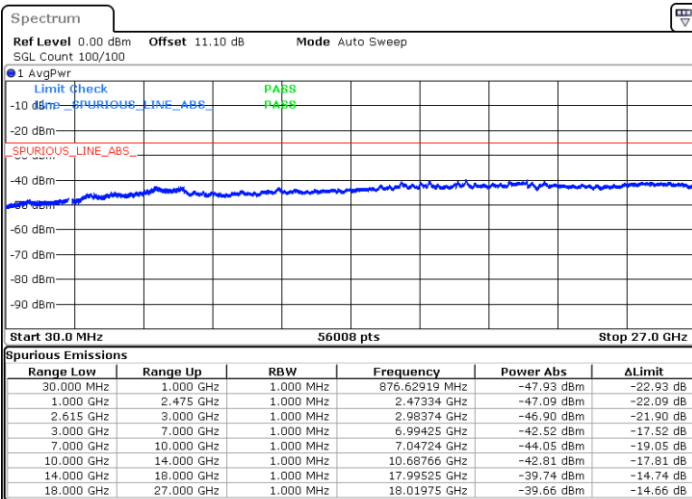

Middle Channel / 1RB99 and 1RB0

Date: 23.MAR.2020 16:09:00

Date: 23.MAR.2020 16:09:59

Middle Channel / FullIRB

N/A

Date: 23.MAR.2020 16:03:59

LTE Band 7CA / 20MHz+20MHz

QPSK

Highest Channel / 1RB0 and 1RB99

Highest Channel / 1RB99 and 1RB0

Date: 23.MAR.2020 16:44:31

Date: 23.MAR.2020 16:39:30

Highest Channel / FullIRB

N/A

Date: 23.MAR.2020 16:45:32

LTE Band 7CA / 10MHz+20MHz

16QAM

Lowest Channel / 1RB0 and 1RB99

Lowest Channel / 1RB49 and 1RB0

Date: 23.MAR.2020 17:48:29

Date: 23.MAR.2020 17:44:55

Lowest Channel / FullRB

N/A

Date: 23.MAR.2020 15:23:38