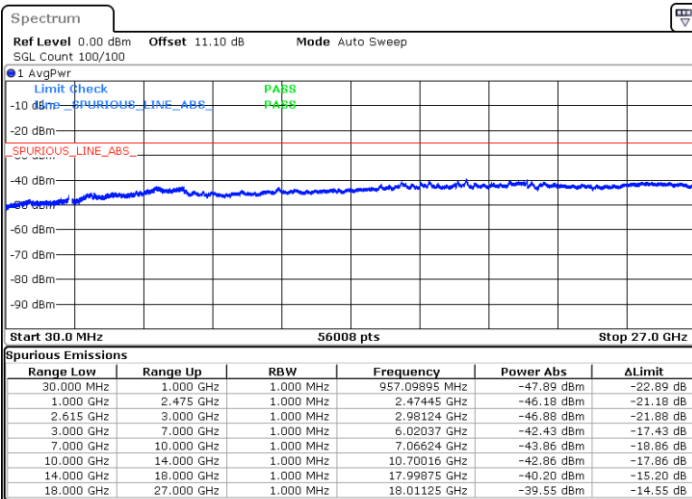

Date: 23.MAR.2020 18:12:24

Date: 23.MAR.2020 18:09:23

Highest Channel / FullIRB

N/A

Date: 23.MAR.2020 18:15:24

LTE Band 7CA / 15MHz+15MHz

16QAM

Lowest Channel / 1RB0 and 1RB74

Lowest Channel / 1RB74 and 1RB0

Date: 23.MAR.2020 13:19:29

Date: 23.MAR.2020 13:16:29

Lowest Channel / FullRB

N/A

Date: 23.MAR.2020 13:22:30

LTE Band 7CA / 15MHz+15MHz

16QAM

Middle Channel / 1RB0 and 1RB74

Middle Channel / 1RB74 and 1RB0

Date: 23.MAR.2020 13:00:32

Date: 23.MAR.2020 13:03:32

Middle Channel / FullIRB

N/A

Date: 23.MAR.2020 12:57:31

LTE Band 7CA / 15MHz+15MHz