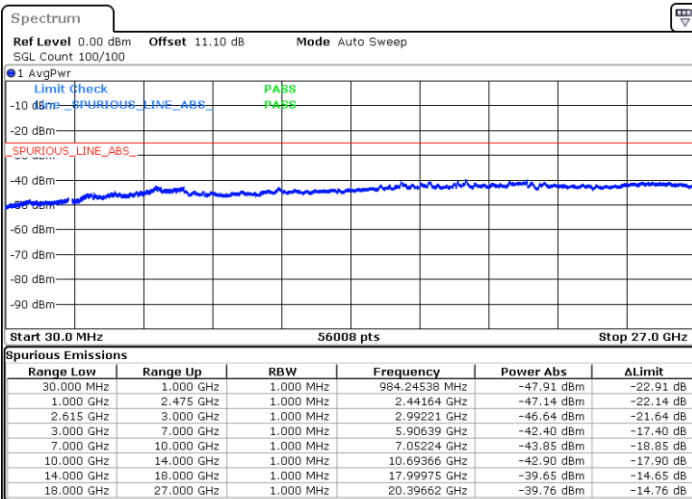

LTE Band 7CA / 15MHz+20MHz

16QAM

Lowest Channel / 1RB0 and 1RB99

Lowest Channel / 1RB74 and 1RB0

Date: 23.MAR.2020 13:41:29

Date: 23.MAR.2020 13:38:29

Lowest Channel / FullIRB

N/A

Date: 23.MAR.2020 13:44:30

LTE Band 7CA / 15MHz+20MHz

16QAM

Middle Channel / 1RB0 and 1RB99

Middle Channel / 1RB74 and 1RB0

Date: 23.MAR.2020 13:55:01

Date: 23.MAR.2020 13:58:01

Middle Channel / FullIRB

N/A

Date: 23.MAR.2020 13:52:00

LTE Band 7CA / 15MHz+20MHz

16QAM

Highest Channel / 1RB0 and 1RB99

Highest Channel / 1RB74 and 1RB0

Date: 23.MAR.2020 14:30:06

Date: 23.MAR.2020 14:27:06