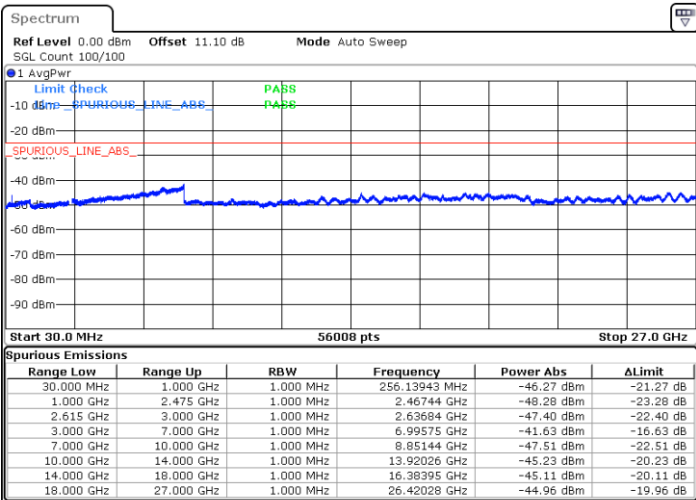

Middle Channel / 1RB0 and 1RB74

Middle Channel / 1RB74 and 1RB0

Date: 23.MAR.2020 13:00:32

Date: 23.MAR.2020 13:03:32

Middle Channel / FullIRB

N/A

Date: 23.MAR.2020 12:57:31

LTE Band 7CA / 15MHz+15MHz

16QAM

Highest Channel / 1RB0 and 1RB74

Highest Channel / 1RB74 and 1RB0

Date: 23.MAR.2020 18:40:05

Date: 23.MAR.2020 18:36:31

Highest Channel / FullRB

N/A

Date: 23.MAR.2020 18:43:40

LTE Band 7CA / 15MHz+20MHz

16QAM

Lowest Channel / 1RB0 and 1RB99

Lowest Channel / 1RB74 and 1RB0

Date: 23.MAR.2020 13:41:29

Date: 23.MAR.2020 13:38:29

Lowest Channel / FullIRB

N/A