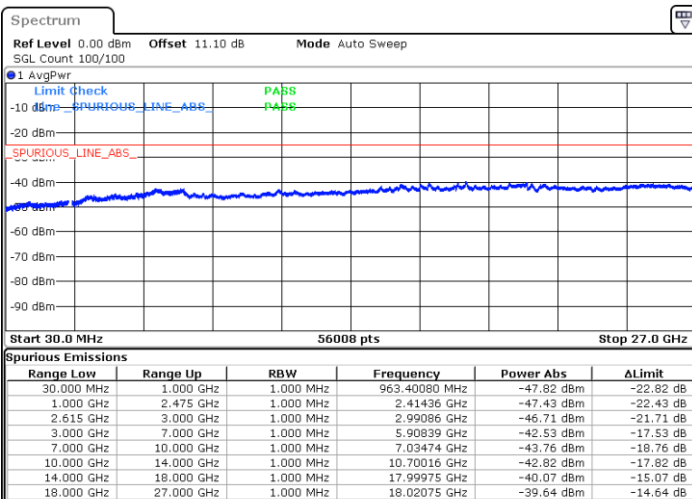

Highest Channel / FullIRB

N/A

Date: 23.MAR.2020 14:33:07