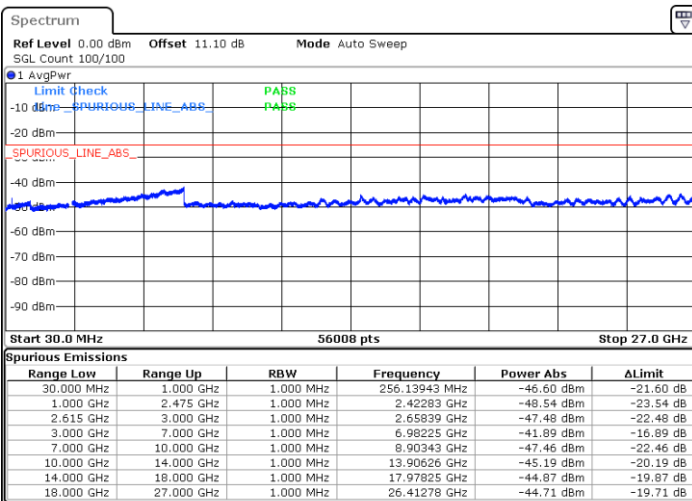

LTE Band 7CA / 10MHz+20MHz

16QAM

MiddleChannel / 1RB0 and 1RB99

Middle Channel / 1RB49 and 1RB0

Date: 23.MAR.2020 18:09:45

Date: 23.MAR.2020 18:14:12

Middle Channel / FullIRB

N/A

Date: 23.MAR.2020 16:02:05

LTE Band 7CA / 10MHz+20MHz

16QAM

Highest Channel / 1RB0 and 1RB99

Highest Channel / 1RB49 and 1RB0

Date: 23.MAR.2020 18:05:32

Date: 23.MAR.2020 18:01:58

Highest Channel / FullIRB

N/A

Date: 23.MAR.2020 15:51:35

LTE Band 7CA / 15MHz+10MHz

16QAM

Lowest Channel / 1RB0 and 1RB49

Lowest Channel / 1RB74 and 1RB0

Date: 23.MAR.2020 17:39:34

Date: 23.MAR.2020 17:36:34