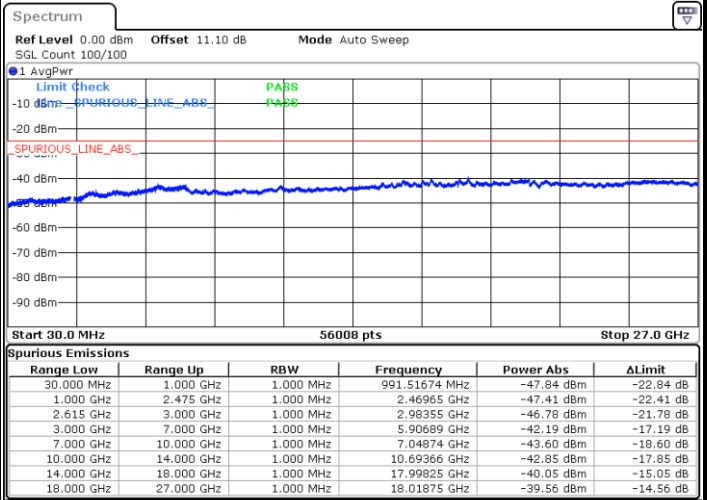

LTE Band 7CA / 15MHz+20MHz

16QAM

Lowest Channel / 1RB0 and 1RB99

Lowest Channel / 1RB74 and 1RB0

Date: 23.MAR.2020 13:41:29

Date: 23.MAR.2020 13:38:29

Lowest Channel / FullIRB

N/A

Date: 23.MAR.2020 13:44:30

LTE Band 7CA / 15MHz+20MHz

16QAM

Middle Channel / 1RB0 and 1RB99

Middle Channel / 1RB74 and 1RB0

Date: 23.MAR.2020 13:55:01

Date: 23.MAR.2020 13:58:01

Middle Channel / FullIRB

N/A

Date: 23.MAR.2020 13:52:00

LTE Band 7CA / 15MHz+20MHz

16QAM

Highest Channel / 1RB0 and 1RB99

Highest Channel / 1RB74 and 1RB0

Date: 23.MAR.2020 14:30:06

Date: 23.MAR.2020 14:27:06