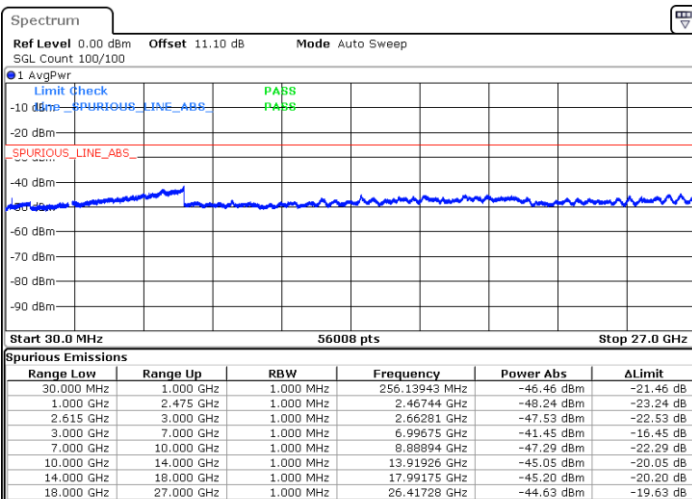

N/A

Date: 23.MAR.2020 12:56:31

LTE Band 7CA / 15MHz+15MHz

QPSK

Highest Channel / 1RB0 and 1RB74

Highest Channel / 1RB74 and 1RB0

Date: 23.MAR.2020 18:41:17

Date: 23.MAR.2020 18:35:19

Highest Channel / FullIRB

N/A

Date: 23.MAR.2020 18:42:28

LTE Band 7CA / 15MHz+20MHz

QPSK

Lowest Channel / 1RB0 and 1RB99

Lowest Channel / 1RB74 and 1RB0

Date: 23.MAR.2020 13:40:29