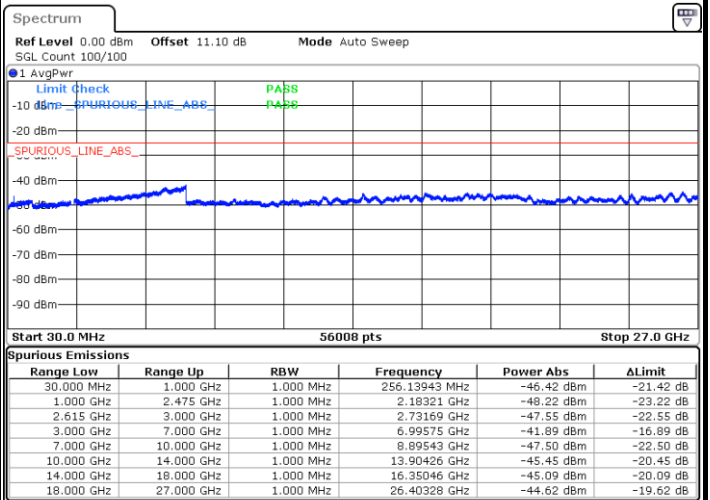

LTE Band 7CA / 20MHz+10MHz

QPSK

Middle Channel / 1RB0 and 1RB49

Middle Channel / 1RB99 and 1RB0

Date: 23.MAR.2020 17:28:38

Date: 23.MAR.2020 17:29:49