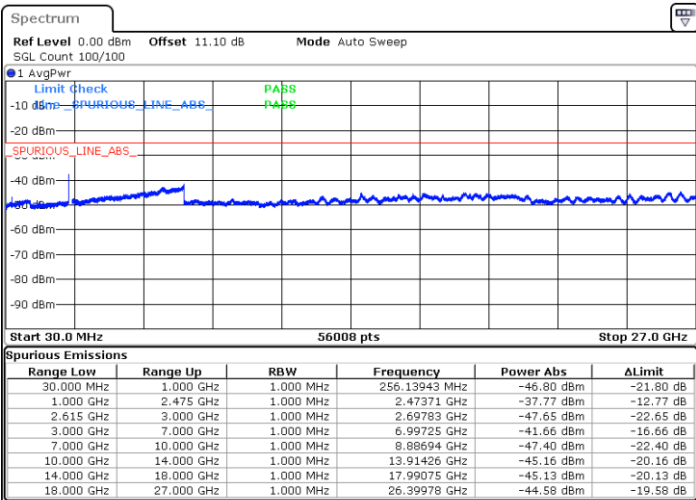

Date: 23.MAR.2020 13:56:01

Date: 23.MAR.2020 13:57:00

Middle Channel / FullIRB

N/A

Date: 23.MAR.2020 13:50:59

LTE Band 7CA / 15MHz+20MHz

QPSK

Highest Channel / 1RB0 and 1RB99

Highest Channel / 1RB74 and 1RB0

Date: 23.MAR.2020 14:31:06

Date: 23.MAR.2020 14:26:06

Highest Channel / FullIRB

N/A

Date: 23.MAR.2020 14:32:07

LTE Band 7CA / 20MHz+10MHz

QPSK

Lowest Channel / 1RB0 and 1RB49

Lowest Channel / 1RB99 and 1RB0

Date: 23.MAR.2020 16:45:01

Date: 23.MAR.2020 16:43:50

Lowest Channel / FullIRB

N/A

Date: 23.MAR.2020 16:51:01

LTE Band 7CA / 20MHz+10MHz