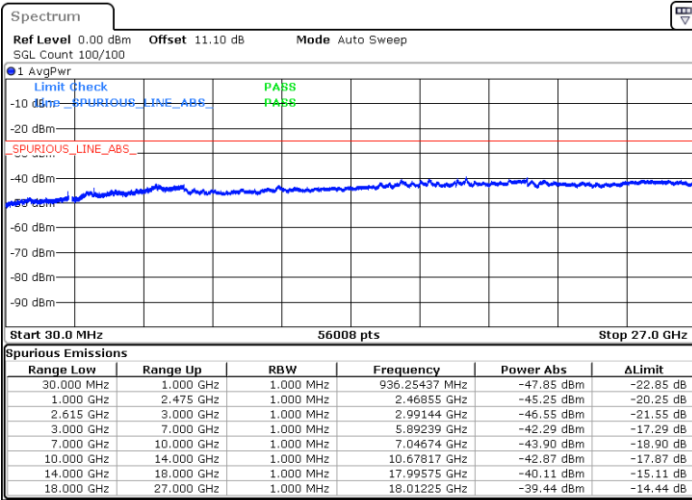

Middle Channel / 1RB0 and 1RB74

Middle Channel / 1RB74 and 1RB0

Date: 23.MAR.2020 13:00:32

Date: 23.MAR.2020 13:03:32

Middle Channel / FullIRB

N/A

Date: 23.MAR.2020 12:57:31

LTE Band 7CA / 15MHz+15MHz

16QAM

Highest Channel / 1RB0 and 1RB74

Highest Channel / 1RB74 and 1RB0

Date: 23.MAR.2020 18:40:05

Date: 23.MAR.2020 18:36:31

Highest Channel / FullRB

N/A

Date: 23.MAR.2020 18:43:40

LTE Band 7CA / 15MHz+20MHz

16QAM

Lowest Channel / 1RB0 and 1RB99

Lowest Channel / 1RB74 and 1RB0

Date: 23.MAR.2020 13:41:29

Date: 23.MAR.2020 13:38:29

Lowest Channel / FullIRB

N/A