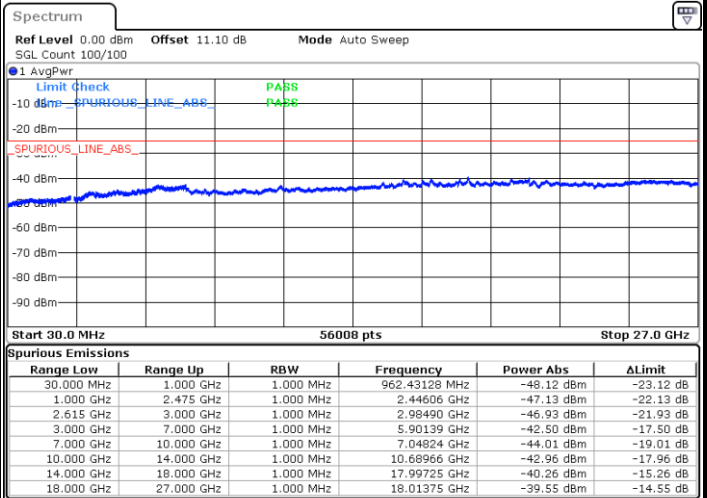

N/A

Date: 23.MAR.2020 12:56:31

LTE Band 7CA / 15MHz+15MHz

QPSK

Highest Channel / 1RB0 and 1RB74

Highest Channel / 1RB74 and 1RB0

Date: 23.MAR.2020 18:41:17

Date: 23.MAR.2020 18:35:19

Highest Channel / FullIRB

N/A

Date: 23.MAR.2020 18:42:28

LTE Band 7CA / 15MHz+20MHz

QPSK

Lowest Channel / 1RB0 and 1RB99

Lowest Channel / 1RB74 and 1RB0

Date: 23.MAR.2020 13:40:29

Date: 23.MAR.2020 13:39:29

Lowest Channel / FullRB

N/A

Date: 23.MAR.2020 13:45:30

LTE Band 7CA / 15MHz+20MHz

QPSK

Middle Channel / 1RB0 and 1RB99

Middle Channel / 1RB74 and 1RB0

Date: 23.MAR.2020 13:56:01

Date: 23.MAR.2020 13:57:00

Middle Channel / FullIRB

N/A

Date: 23.MAR.2020 13:50:59

LTE Band 7CA / 15MHz+20MHz

QPSK

Highest Channel / 1RB0 and 1RB99