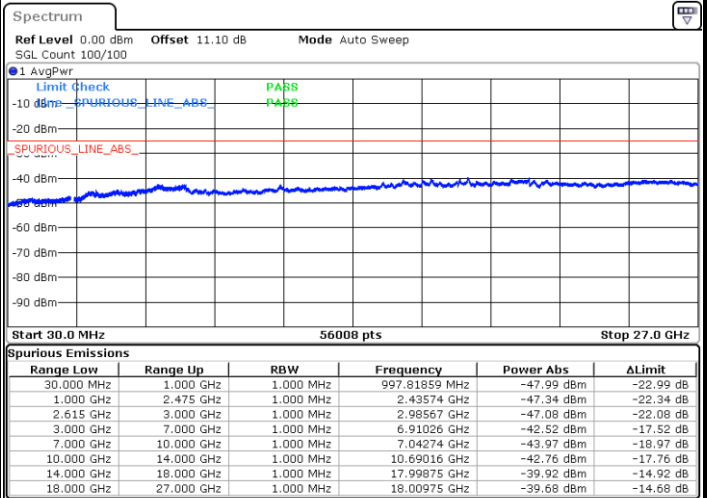

LTE Band 7CA / 20MHz+10MHz

QPSK

Highest Channel / 1RB0 and 1RB49

Highest Channel / 1RB99 and 1RB0

Date: 23.MAR.2020 17:15:09

Date: 23.MAR.2020 17:09:11

Highest Channel / FullIRB

N/A

Date: 23.MAR.2020 17:16:21

LTE Band 7CA / 20MHz+15MHz

QPSK

Lowest Channel / 1RB0 and 1RB74

Lowest Channel / 1RB99 and 1RB0

Date: 23.MAR.2020 14:56:29

Date: 23.MAR.2020 14:55:30

Lowest Channel / FullRB

N/A

Date: 23.MAR.2020 15:01:31

LTE Band 7CA / 20MHz+15MHz

QPSK

MiddleChannel / 1RB0 and 1RB74

Middle Channel / 1RB99 and 1RB0

Date: 23.MAR.2020 15:11:36

Date: 23.MAR.2020 15:12:35

Middle Channel / FullIRB

N/A

Date: 23.MAR.2020 15:06:35

LTE Band 7CA / 20MHz+15MHz

QPSK

Highest Channel / 1RB0 and 1RB74

Highest Channel / 1RB99 and 1RB0

Date: 23.MAR.2020 15:29:40