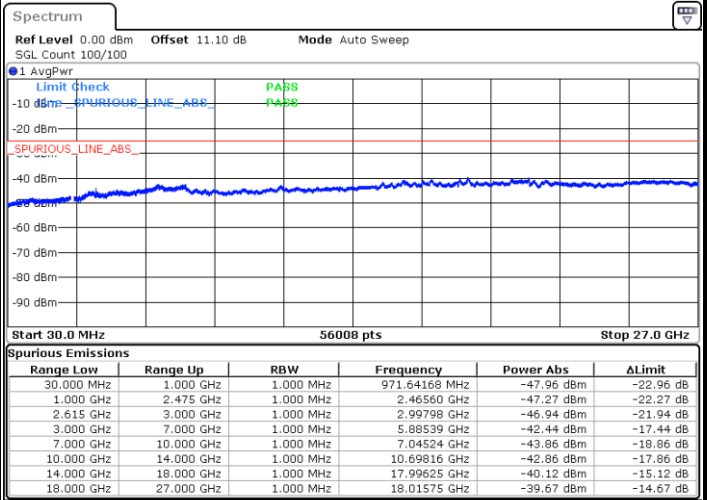

LTE Band 7CA / 15MHz+15MHz

QPSK

Lowest Channel / 1RB0 and 1RB74

Lowest Channel / 1RB74 and 1RB0

Date: 23.MAR.2020 13:18:29

Date: 23.MAR.2020 13:17:29

Lowest Channel / FullRB

N/A

Date: 23.MAR.2020 13:23:30

LTE Band 7CA / 15MHz+15MHz

QPSK

Middle Channel / 1RB0 and 1RB74

Middle Channel / 1RB74 and 1RB0

Date: 23.MAR.2020 13:01:33

Date: 23.MAR.2020 13:02:32

Middle Channel / FullIRB

N/A

Date: 23.MAR.2020 12:56:31

LTE Band 7CA / 15MHz+15MHz

QPSK

Highest Channel / 1RB0 and 1RB74

Highest Channel / 1RB74 and 1RB0

Date: 23.MAR.2020 18:41:17

Date: 23.MAR.2020 18:35:19

Highest Channel / FullIRB

N/A

Date: 23.MAR.2020 18:42:28

LTE Band 7CA / 15MHz+20MHz

QPSK

Lowest Channel / 1RB0 and 1RB99

Lowest Channel / 1RB74 and 1RB0

Date: 23.MAR.2020 13:40:29