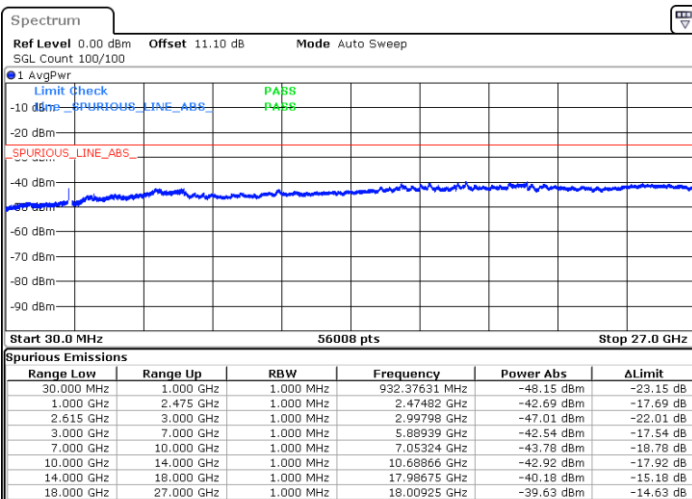

LTE Band 7CA / 20MHz+10MHz

QPSK

Highest Channel / 1RB0 and 1RB49

Highest Channel / 1RB99 and 1RB0

Date: 23.MAR.2020 17:15:09

Date: 23.MAR.2020 17:09:11

Highest Channel / FullIRB

N/A

Date: 23.MAR.2020 17:16:21

LTE Band 7CA / 20MHz+15MHz

QPSK

Lowest Channel / 1RB0 and 1RB74

Lowest Channel / 1RB99 and 1RB0

Date: 23.MAR.2020 14:56:29

Date: 23.MAR.2020 14:55:30

Lowest Channel / FullRB

N/A

Date: 23.MAR.2020 15:01:31

LTE Band 7CA / 20MHz+15MHz

QPSK

MiddleChannel / 1RB0 and 1RB74

Middle Channel / 1RB99 and 1RB0

Date: 23.MAR.2020 15:11:36

Date: 23.MAR.2020 15:12:35

Middle Channel / FullIRB

N/A

Date: 23.MAR.2020 15:06:35

LTE Band 7CA / 20MHz+15MHz

QPSK

Highest Channel / 1RB0 and 1RB74

Highest Channel / 1RB99 and 1RB0

Date: 23.MAR.2020 15:29:40