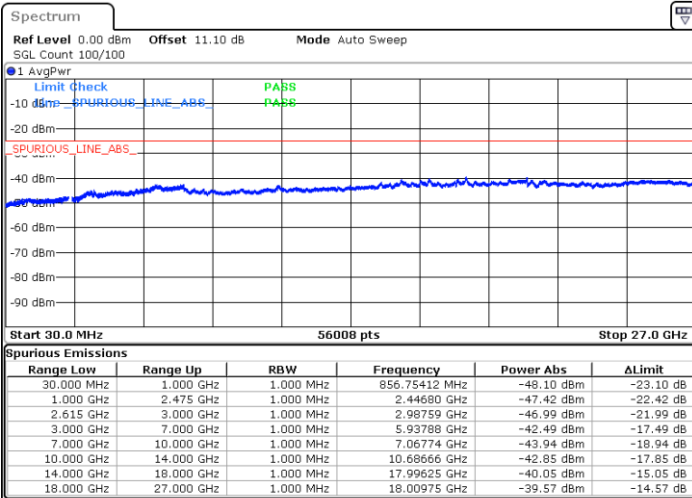

Date: 23.MAR.2020 17:16:21

LTE Band 7CA / 20MHz+15MHz

QPSK

Lowest Channel / 1RB0 and 1RB74

Lowest Channel / 1RB99 and 1RB0

Date: 23.MAR.2020 14:56:29

Date: 23.MAR.2020 14:55:30

Lowest Channel / FullRB

N/A

Date: 23.MAR.2020 15:01:31

LTE Band 7CA / 20MHz+15MHz

QPSK

MiddleChannel / 1RB0 and 1RB74

Middle Channel / 1RB99 and 1RB0

Date: 23.MAR.2020 15:11:36

Date: 23.MAR.2020 15:12:35

Middle Channel / FullIRB

N/A

Date: 23.MAR.2020 15:06:35

LTE Band 7CA / 20MHz+15MHz

QPSK

Highest Channel / 1RB0 and 1RB74

Highest Channel / 1RB99 and 1RB0

Date: 23.MAR.2020 15:29:40

Date: 23.MAR.2020 15:24:40

Highest Channel / FullIRB

N/A

Date: 23.MAR.2020 15:30:41

LTE Band 7CA / 20MHz+20MHz

QPSK

Lowest Channel / 1RB0 and 1RB99

Lowest Channel / 1RB99 and 1RB0