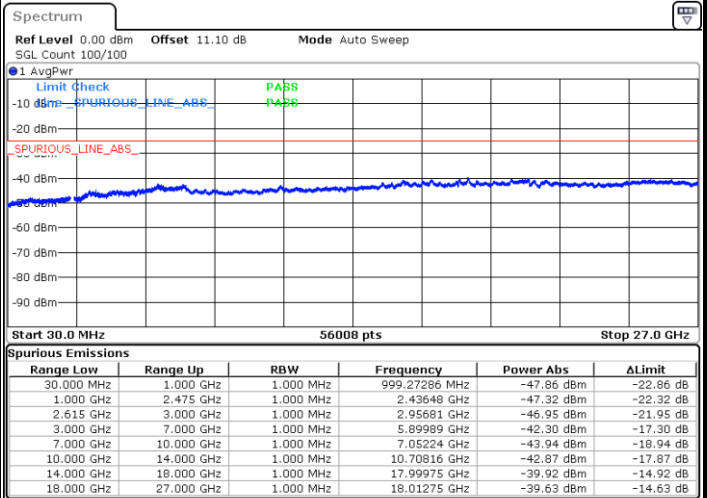

Date: 23.MAR.2020 17:55:21

Middle Channel / FullIRB

N/A

Date: 23.MAR.2020 17:49:20

LTE Band 7CA / 15MHz+10MHz

16QAM

Highest Channel / 1RB0 and 1RB49

Highest Channel / 1RB74 and 1RB0

Date: 23.MAR.2020 18:12:24

Date: 23.MAR.2020 18:09:23

Highest Channel / FullIRB

N/A

Date: 23.MAR.2020 18:15:24

LTE Band 7CA / 15MHz+15MHz

16QAM

Lowest Channel / 1RB0 and 1RB74

Lowest Channel / 1RB74 and 1RB0

Date: 23.MAR.2020 13:19:29

Date: 23.MAR.2020 13:16:29

Lowest Channel / FullRB

N/A

Date: 23.MAR.2020 13:22:30

LTE Band 7CA / 15MHz+15MHz

16QAM