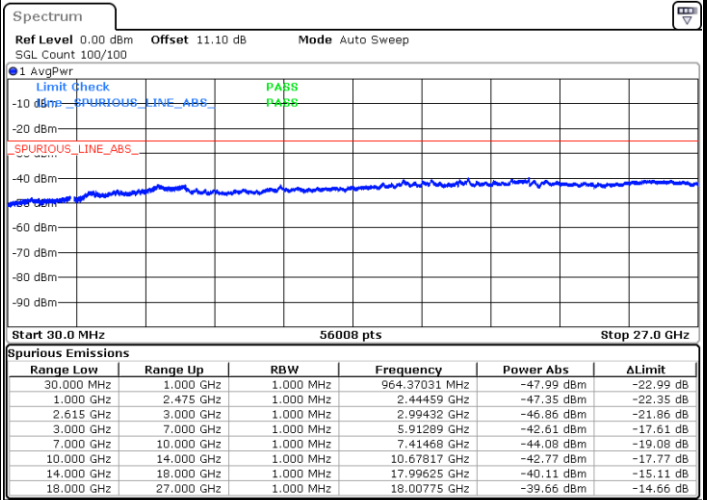

N/A

Date: 23.MAR.2020 15:01:31

LTE Band 7CA / 20MHz+15MHz

QPSK

MiddleChannel / 1RB0 and 1RB74

Middle Channel / 1RB99 and 1RB0

Date: 23.MAR.2020 15:11:36

Date: 23.MAR.2020 15:12:35

Middle Channel / FullIRB

N/A

Date: 23.MAR.2020 15:06:35

LTE Band 7CA / 20MHz+15MHz

QPSK

Highest Channel / 1RB0 and 1RB74

Highest Channel / 1RB99 and 1RB0

Date: 23.MAR.2020 15:29:40

Date: 23.MAR.2020 15:24:40

Highest Channel / FullIRB

N/A

Date: 23.MAR.2020 15:30:41

LTE Band 7CA / 20MHz+20MHz

QPSK

Lowest Channel / 1RB0 and 1RB99

Lowest Channel / 1RB99 and 1RB0