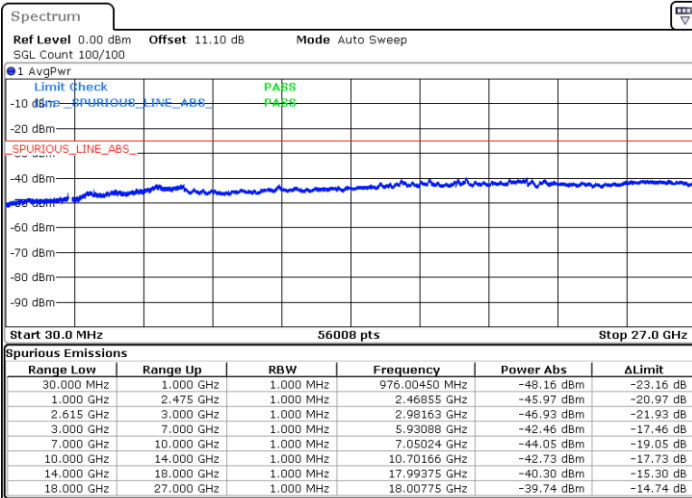

LTE Band 7CA / 20MHz+10MHz

QPSK

Highest Channel / 1RB0 and 1RB49

Highest Channel / 1RB99 and 1RB0

Date: 23.MAR.2020 17:15:09

Date: 23.MAR.2020 17:09:11

Highest Channel / FullIRB

N/A

Date: 23.MAR.2020 17:16:21

LTE Band 7CA / 20MHz+15MHz

QPSK

Lowest Channel / 1RB0 and 1RB74

Lowest Channel / 1RB99 and 1RB0

Date: 23.MAR.2020 14:56:29

Date: 23.MAR.2020 14:55:30

Lowest Channel / FullRB

N/A

Date: 23.MAR.2020 15:01:31

LTE Band 7CA / 20MHz+15MHz

QPSK

MiddleChannel / 1RB0 and 1RB74

Middle Channel / 1RB99 and 1RB0

Date: 23.MAR.2020 15:11:36

Date: 23.MAR.2020 15:12:35

Middle Channel / FullIRB

N/A

Date: 23.MAR.2020 15:06:35

LTE Band 7CA / 20MHz+15MHz

QPSK

Highest Channel / 1RB0 and 1RB74

Highest Channel / 1RB99 and 1RB0

Date: 23.MAR.2020 15:29:40