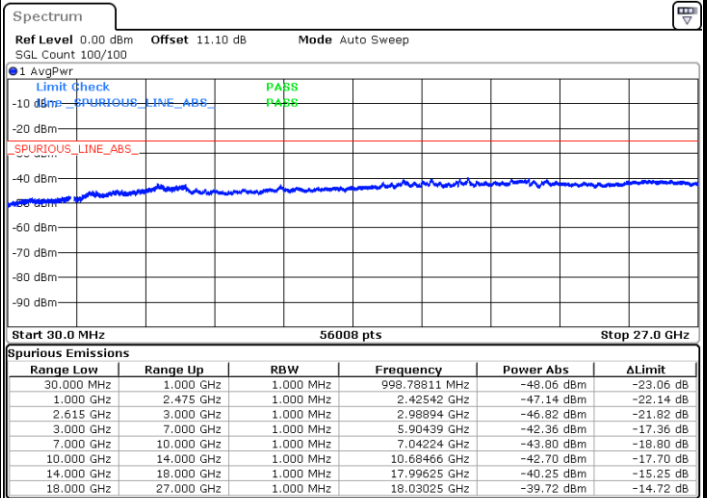

Middle Channel / FullIRB

N/A

Date: 23.MAR.2020 15:06:35

LTE Band 7CA / 20MHz+15MHz

QPSK

Highest Channel / 1RB0 and 1RB74

Highest Channel / 1RB99 and 1RB0

Date: 23.MAR.2020 15:29:40

Date: 23.MAR.2020 15:24:40

Highest Channel / FullIRB

N/A

Date: 23.MAR.2020 15:30:41

LTE Band 7CA / 20MHz+20MHz

QPSK

Lowest Channel / 1RB0 and 1RB99

Lowest Channel / 1RB99 and 1RB0

Date: 23.MAR.2020 15:50:04

Date: 23.MAR.2020 15:49:05

Lowest Channel / FullRB

N/A

Date: 23.MAR.2020 15:55:05

LTE Band 7CA / 20MHz+20MHz

QPSK

Middle Channel / 1RB0 and 1RB99