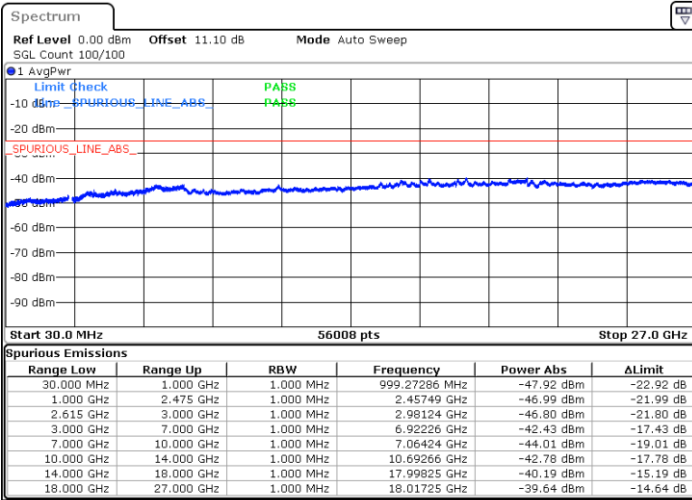

Date: 23.MAR.2020 15:24:40

Highest Channel / FullIRB

N/A

Date: 23.MAR.2020 15:30:41

LTE Band 7CA / 20MHz+20MHz

QPSK

Lowest Channel / 1RB0 and 1RB99

Lowest Channel / 1RB99 and 1RB0

Date: 23.MAR.2020 15:50:04

Date: 23.MAR.2020 15:49:05

Lowest Channel / FullRB

N/A

Date: 23.MAR.2020 15:55:05

LTE Band 7CA / 20MHz+20MHz

QPSK

Middle Channel / 1RB0 and 1RB99

Middle Channel / 1RB99 and 1RB0

Date: 23.MAR.2020 16:09:00

Date: 23.MAR.2020 16:09:59

Middle Channel / FullIRB

N/A

Date: 23.MAR.2020 16:03:59

LTE Band 7CA / 20MHz+20MHz

QPSK

Highest Channel / 1RB0 and 1RB99

Highest Channel / 1RB99 and 1RB0

Date: 23.MAR.2020 16:44:31

Date: 23.MAR.2020 16:39:30

Highest Channel / FullIRB

N/A

Date: 23.MAR.2020 16:45:32

LTE Band 7CA / 10MHz+20MHz