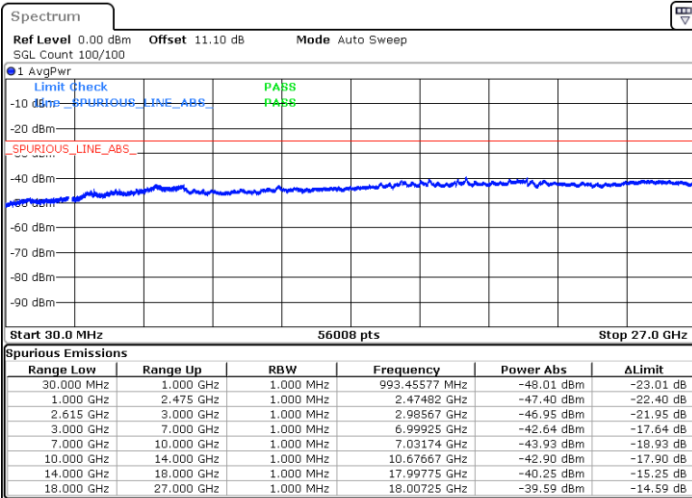

Highest Channel / FullIRB

N/A

Date: 23.MAR.2020 18:42:28

LTE Band 7CA / 15MHz+20MHz

QPSK

Lowest Channel / 1RB0 and 1RB99

Lowest Channel / 1RB74 and 1RB0

Date: 23.MAR.2020 13:40:29

Date: 23.MAR.2020 13:39:29

Lowest Channel / FullRB

N/A

Date: 23.MAR.2020 13:45:30

LTE Band 7CA / 15MHz+20MHz

QPSK

Middle Channel / 1RB0 and 1RB99

Middle Channel / 1RB74 and 1RB0

Date: 23.MAR.2020 13:56:01

Date: 23.MAR.2020 13:57:00

Middle Channel / FullIRB

N/A

Date: 23.MAR.2020 13:50:59

LTE Band 7CA / 15MHz+20MHz

QPSK

Highest Channel / 1RB0 and 1RB99

Highest Channel / 1RB74 and 1RB0

Date: 23.MAR.2020 14:31:06

Date: 23.MAR.2020 14:26:06

Highest Channel / FullIRB

N/A

Date: 23.MAR.2020 14:32:07

LTE Band 7CA / 20MHz+10MHz

QPSK