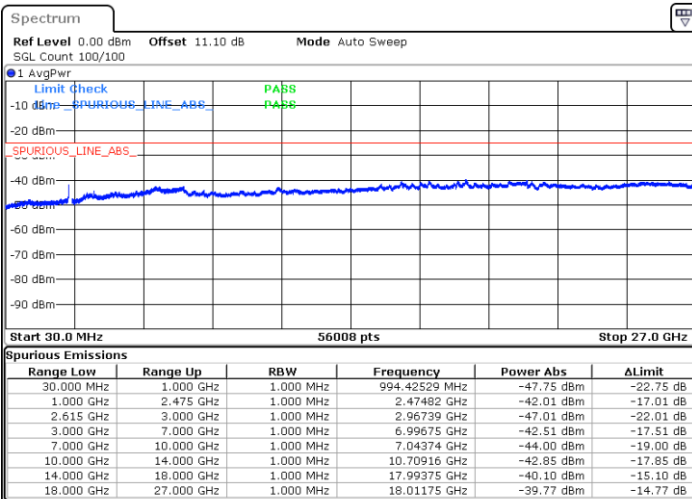

Middle Channel / FullIRB

N/A

Date: 23.MAR.2020 15:06:35

LTE Band 7CA / 20MHz+15MHz

QPSK

Highest Channel / 1RB0 and 1RB74

Highest Channel / 1RB99 and 1RB0

Date: 23.MAR.2020 15:29:40

Date: 23.MAR.2020 15:24:40

Highest Channel / FullIRB

N/A

Date: 23.MAR.2020 15:30:41

LTE Band 7CA / 20MHz+20MHz

QPSK

Lowest Channel / 1RB0 and 1RB99

Lowest Channel / 1RB99 and 1RB0

Date: 23.MAR.2020 15:50:04

Date: 23.MAR.2020 15:49:05

Lowest Channel / FullRB

N/A

Date: 23.MAR.2020 15:55:05

LTE Band 7CA / 20MHz+20MHz

QPSK

Middle Channel / 1RB0 and 1RB99