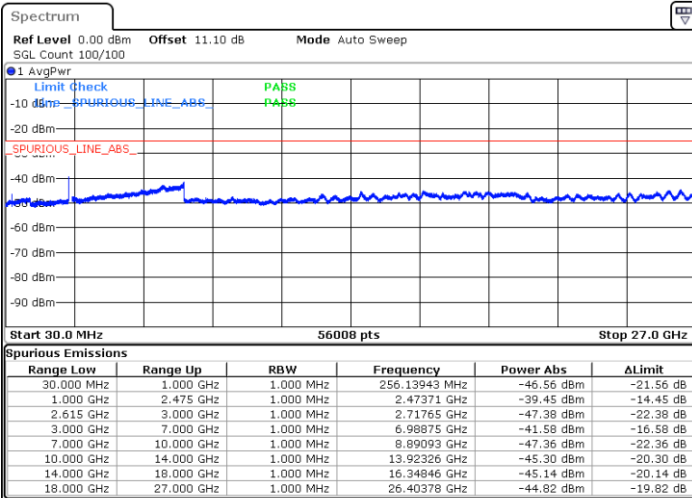

Middle Channel / 1RB99 and 1RB0

Date: 23.MAR.2020 16:09:00

Date: 23.MAR.2020 16:09:59

Middle Channel / FullIRB

N/A

Date: 23.MAR.2020 16:03:59

LTE Band 7CA / 20MHz+20MHz

QPSK

Highest Channel / 1RB0 and 1RB99

Highest Channel / 1RB99 and 1RB0

Date: 23.MAR.2020 16:44:31

Date: 23.MAR.2020 16:39:30

Highest Channel / FullIRB

N/A

Date: 23.MAR.2020 16:45:32

LTE Band 7CA / 10MHz+20MHz

16QAM

Lowest Channel / 1RB0 and 1RB99

Lowest Channel / 1RB49 and 1RB0

Date: 23.MAR.2020 17:48:29

Date: 23.MAR.2020 17:44:55

Lowest Channel / FullRB

N/A

Date: 23.MAR.2020 15:23:38