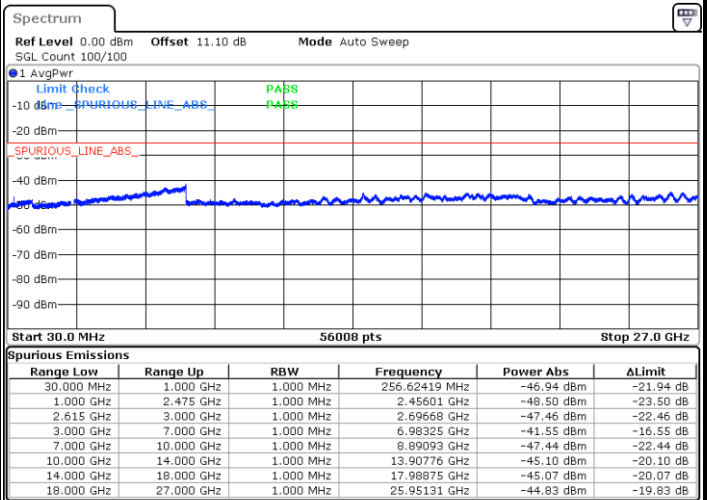

Date: 23.MAR.2020 13:56:01

Date: 23.MAR.2020 13:57:00

Middle Channel / FullIRB

N/A

Date: 23.MAR.2020 13:50:59

LTE Band 7CA / 15MHz+20MHz

QPSK

Highest Channel / 1RB0 and 1RB99

Highest Channel / 1RB74 and 1RB0

Date: 23.MAR.2020 14:31:06

Date: 23.MAR.2020 14:26:06

Highest Channel / FullIRB

N/A

Date: 23.MAR.2020 14:32:07

LTE Band 7CA / 20MHz+10MHz

QPSK

Lowest Channel / 1RB0 and 1RB49

Lowest Channel / 1RB99 and 1RB0

Date: 23.MAR.2020 16:45:01

Date: 23.MAR.2020 16:43:50

Lowest Channel / FullIRB

N/A

Date: 23.MAR.2020 16:51:01

LTE Band 7CA / 20MHz+10MHz