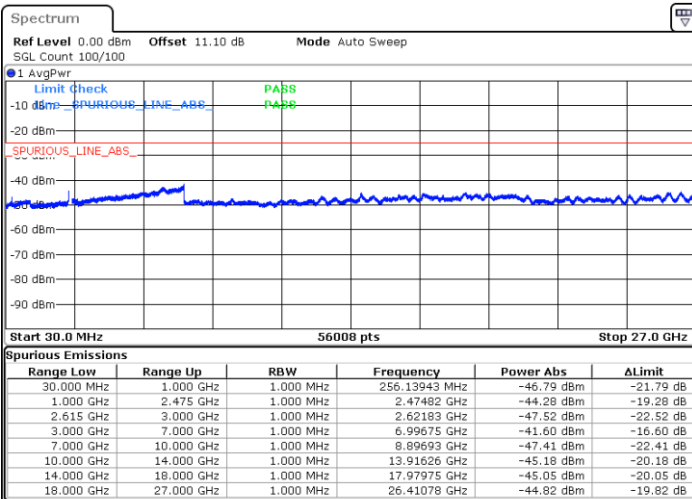

Highest Channel / 1RB0 and 1RB99

Highest Channel / 1RB99 and 1RB0

Date: 23.MAR.2020 16:44:31

Date: 23.MAR.2020 16:39:30

Highest Channel / FullIRB

N/A

Date: 23.MAR.2020 16:45:32

LTE Band 7CA / 10MHz+20MHz

16QAM

Lowest Channel / 1RB0 and 1RB99

Lowest Channel / 1RB49 and 1RB0

Date: 23.MAR.2020 17:48:29

Date: 23.MAR.2020 17:44:55

Lowest Channel / FullRB

N/A

Date: 23.MAR.2020 15:23:38

LTE Band 7CA / 10MHz+20MHz

16QAM

MiddleChannel / 1RB0 and 1RB99

Middle Channel / 1RB49 and 1RB0

Date: 23.MAR.2020 18:09:45

Date: 23.MAR.2020 18:14:12

Middle Channel / FullIRB

N/A

Date: 23.MAR.2020 16:02:05

LTE Band 7CA / 10MHz+20MHz

16QAM

Highest Channel / 1RB0 and 1RB99

Highest Channel / 1RB49 and 1RB0

Date: 23.MAR.2020 18:05:32

Date: 23.MAR.2020 18:01:58

Highest Channel / FullIRB