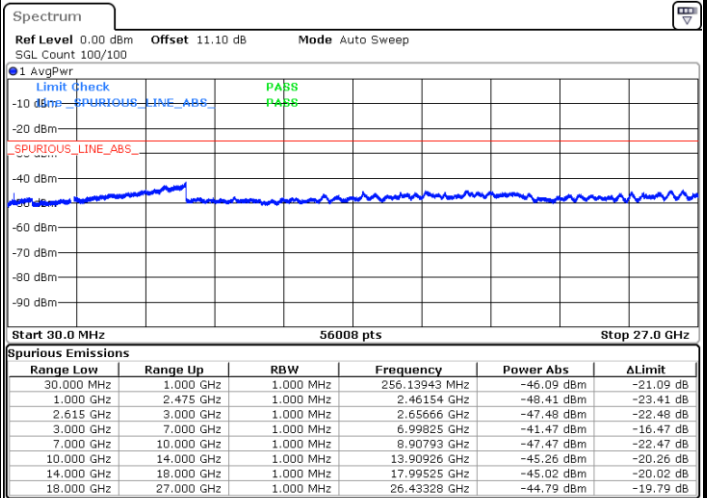

Lowest Channel / 1RB0 and 1RB49

Lowest Channel / 1RB99 and 1RB0

Date: 23.MAR.2020 16:45:01

Date: 23.MAR.2020 16:43:50

Lowest Channel / FullIRB

N/A

Date: 23.MAR.2020 16:51:01

LTE Band 7CA / 20MHz+10MHz

QPSK

Middle Channel / 1RB0 and 1RB49

Middle Channel / 1RB99 and 1RB0

Date: 23.MAR.2020 17:28:38

Date: 23.MAR.2020 17:29:49

Middle Channel / FullIRB

N/A

Date: 23.MAR.2020 17:22:38

LTE Band 7CA / 20MHz+10MHz

QPSK

Highest Channel / 1RB0 and 1RB49

Highest Channel / 1RB99 and 1RB0

Date: 23.MAR.2020 17:15:09

Date: 23.MAR.2020 17:09:11

Highest Channel / FullIRB

N/A