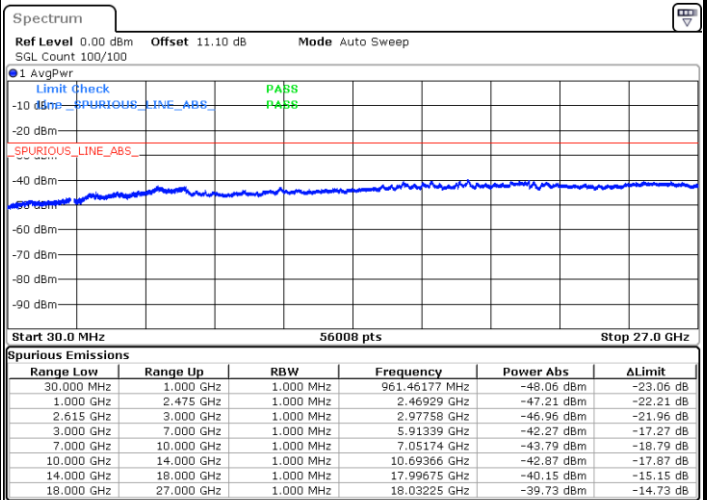

Lowest Channel / FullRB

N/A

Date: 23.MAR.2020 17:42:34

LTE Band 7CA / 15MHz+10MHz

16QAM

Middle Channel / 1RB0 and 1RB49

Middle Channel / 1RB74 and 1RB0

Date: 23.MAR.2020 17:52:21

Date: 23.MAR.2020 17:55:21

Middle Channel / FullIRB

N/A

Date: 23.MAR.2020 17:49:20

LTE Band 7CA / 15MHz+10MHz

16QAM

Highest Channel / 1RB0 and 1RB49

Highest Channel / 1RB74 and 1RB0

Date: 23.MAR.2020 18:12:24

Date: 23.MAR.2020 18:09:23

Highest Channel / FullIRB

N/A

Date: 23.MAR.2020 18:15:24

LTE Band 7CA / 15MHz+15MHz

16QAM

Lowest Channel / 1RB0 and 1RB74

Lowest Channel / 1RB74 and 1RB0

Date: 23.MAR.2020 13:19:29

Date: 23.MAR.2020 13:16:29

Lowest Channel / FullRB

N/A

Date: 23.MAR.2020 13:22:30

LTE Band 7CA / 15MHz+15MHz

16QAM