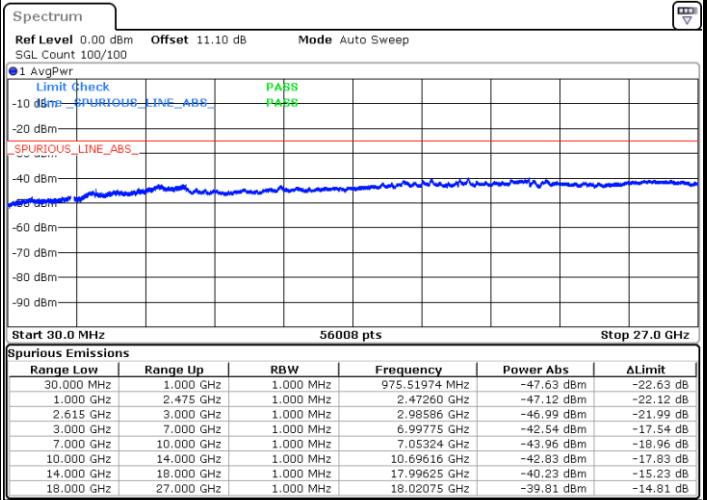

Date: 23.MAR.2020 15:24:40

Highest Channel / FullIRB

N/A

Date: 23.MAR.2020 15:30:41

LTE Band 7CA / 20MHz+20MHz

QPSK

Lowest Channel / 1RB0 and 1RB99

Lowest Channel / 1RB99 and 1RB0

Date: 23.MAR.2020 15:50:04

Date: 23.MAR.2020 15:49:05

Lowest Channel / FullRB

N/A

Date: 23.MAR.2020 15:55:05

LTE Band 7CA / 20MHz+20MHz

QPSK

Middle Channel / 1RB0 and 1RB99

Middle Channel / 1RB99 and 1RB0

Date: 23.MAR.2020 16:09:00

Date: 23.MAR.2020 16:09:59

Middle Channel / FullIRB

N/A

Date: 23.MAR.2020 16:03:59

LTE Band 7CA / 20MHz+20MHz

QPSK

Highest Channel / 1RB0 and 1RB99

Highest Channel / 1RB99 and 1RB0

Date: 23.MAR.2020 16:44:31

Date: 23.MAR.2020 16:39:30

Highest Channel / FullIRB

N/A

Date: 23.MAR.2020 16:45:32

LTE Band 7CA / 10MHz+20MHz