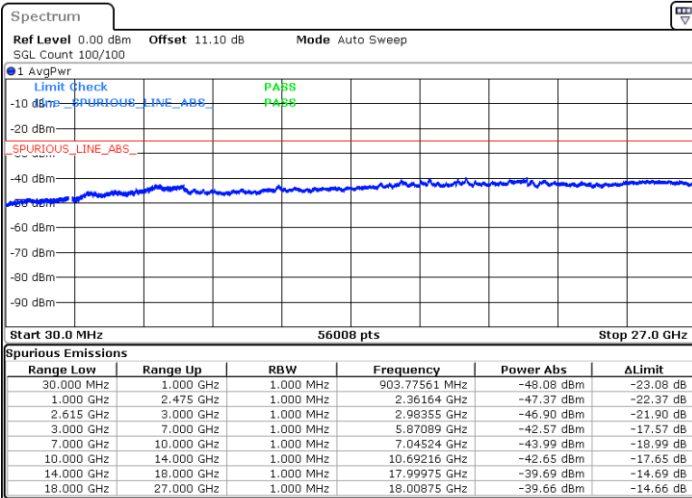

Date: 23.MAR.2020 13:39:29

Lowest Channel / FullRB

N/A

Date: 23.MAR.2020 13:45:30

LTE Band 7CA / 15MHz+20MHz

QPSK

Middle Channel / 1RB0 and 1RB99

Middle Channel / 1RB74 and 1RB0

Date: 23.MAR.2020 13:56:01

Date: 23.MAR.2020 13:57:00

Middle Channel / FullIRB

N/A

Date: 23.MAR.2020 13:50:59

LTE Band 7CA / 15MHz+20MHz

QPSK

Highest Channel / 1RB0 and 1RB99

Highest Channel / 1RB74 and 1RB0

Date: 23.MAR.2020 14:31:06

Date: 23.MAR.2020 14:26:06

Highest Channel / FullIRB

N/A

Date: 23.MAR.2020 14:32:07

LTE Band 7CA / 20MHz+10MHz

QPSK

Lowest Channel / 1RB0 and 1RB49

Lowest Channel / 1RB99 and 1RB0

Date: 23.MAR.2020 16:45:01

Date: 23.MAR.2020 16:43:50

Lowest Channel / FullIRB

N/A

Date: 23.MAR.2020 16:51:01

LTE Band 7CA / 20MHz+10MHz