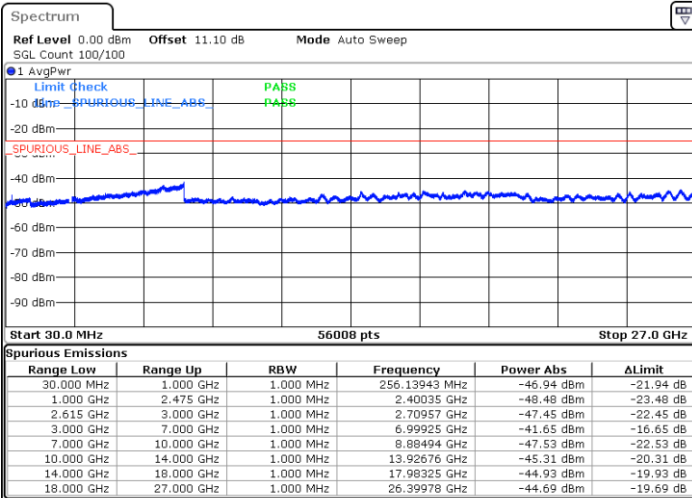

N/A

Date: 23.MAR.2020 12:56:31

LTE Band 7CA / 15MHz+15MHz

QPSK

Highest Channel / 1RB0 and 1RB74

Highest Channel / 1RB74 and 1RB0

Date: 23.MAR.2020 18:41:17

Date: 23.MAR.2020 18:35:19

Highest Channel / FullIRB

N/A

Date: 23.MAR.2020 18:42:28

LTE Band 7CA / 15MHz+20MHz

QPSK

Lowest Channel / 1RB0 and 1RB99

Lowest Channel / 1RB74 and 1RB0

Date: 23.MAR.2020 13:40:29