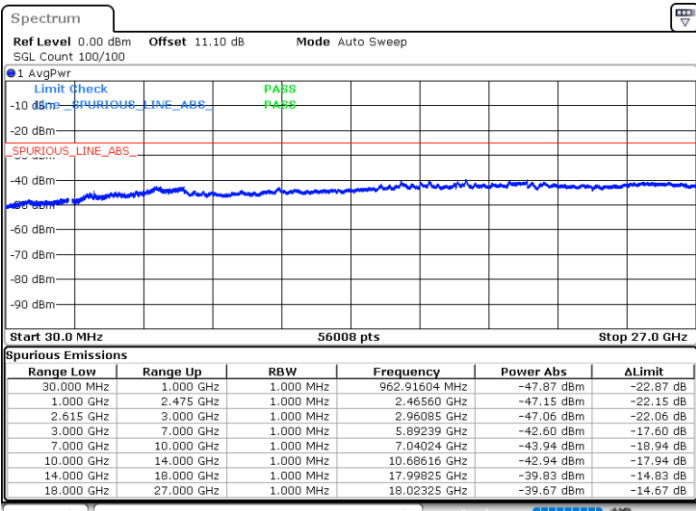

Date: 23.MAR.2020 18:12:24

Date: 23.MAR.2020 18:09:23

Highest Channel / FullIRB

N/A

Date: 23.MAR.2020 18:15:24

LTE Band 7CA / 15MHz+15MHz

16QAM

Lowest Channel / 1RB0 and 1RB74

Lowest Channel / 1RB74 and 1RB0

Date: 23.MAR.2020 13:19:29

Date: 23.MAR.2020 13:16:29

Lowest Channel / FullRB

N/A

Date: 23.MAR.2020 13:22:30

LTE Band 7CA / 15MHz+15MHz

16QAM

Middle Channel / 1RB0 and 1RB74

Middle Channel / 1RB74 and 1RB0

Date: 23.MAR.2020 13:00:32

Date: 23.MAR.2020 13:03:32

Middle Channel / FullIRB

N/A

Date: 23.MAR.2020 12:57:31

LTE Band 7CA / 15MHz+15MHz