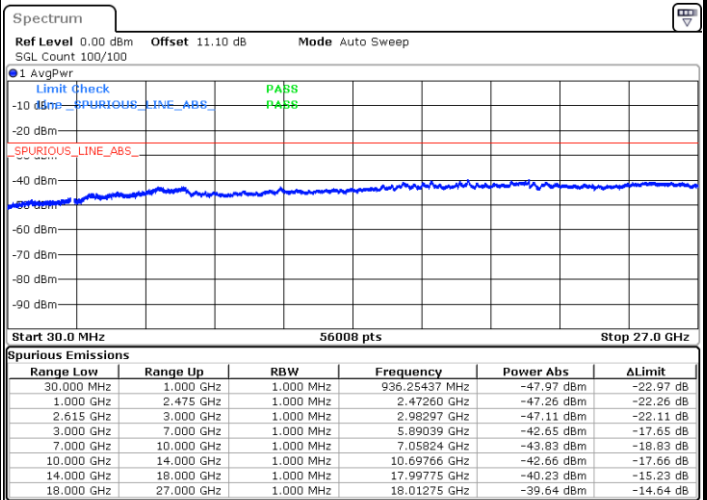

Date: 23.MAR.2020 13:44:30

LTE Band 7CA / 15MHz+20MHz

16QAM

Middle Channel / 1RB0 and 1RB99

Middle Channel / 1RB74 and 1RB0

Date: 23.MAR.2020 13:55:01

Date: 23.MAR.2020 13:58:01

Middle Channel / FullIRB

N/A

Date: 23.MAR.2020 13:52:00

LTE Band 7CA / 15MHz+20MHz

16QAM

Highest Channel / 1RB0 and 1RB99

Highest Channel / 1RB74 and 1RB0

Date: 23.MAR.2020 14:30:06

Date: 23.MAR.2020 14:27:06