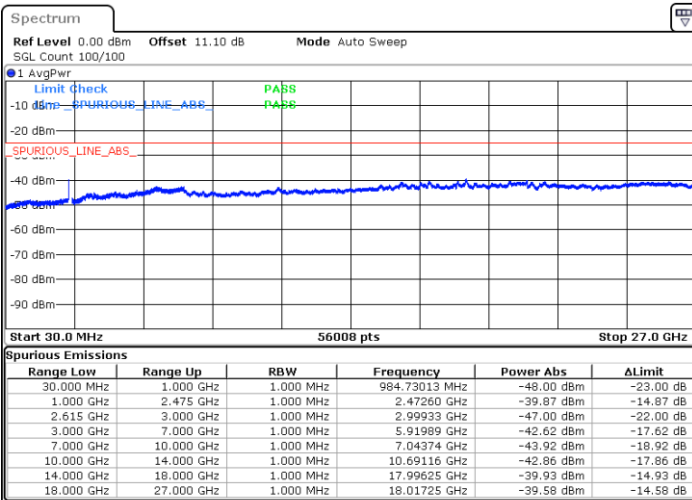

LTE Band 7CA / 15MHz+15MHz

QPSK

Lowest Channel / 1RB0 and 1RB74

Lowest Channel / 1RB74 and 1RB0

Date: 23.MAR.2020 13:18:29

Date: 23.MAR.2020 13:17:29

Lowest Channel / FullRB

N/A

Date: 23.MAR.2020 13:23:30

LTE Band 7CA / 15MHz+15MHz

QPSK

Middle Channel / 1RB0 and 1RB74

Middle Channel / 1RB74 and 1RB0

Date: 23.MAR.2020 13:01:33

Date: 23.MAR.2020 13:02:32

Middle Channel / FullIRB

N/A

Date: 23.MAR.2020 12:56:31

LTE Band 7CA / 15MHz+15MHz

QPSK

Highest Channel / 1RB0 and 1RB74

Highest Channel / 1RB74 and 1RB0

Date: 23.MAR.2020 18:41:17

Date: 23.MAR.2020 18:35:19