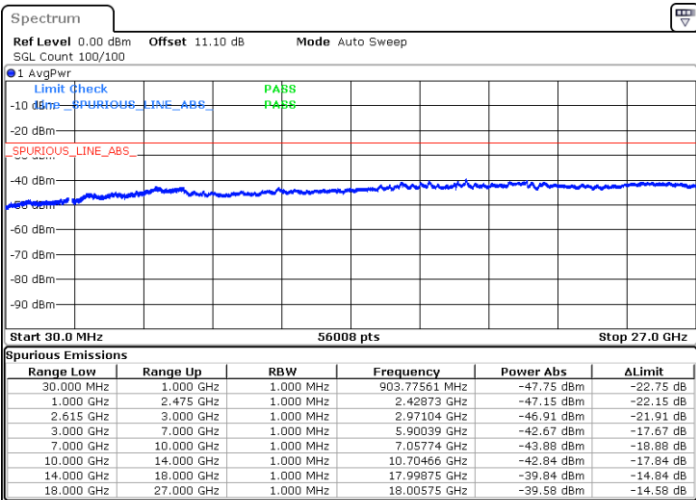

N/A

Date: 23.MAR.2020 15:51:35

LTE Band 7CA / 15MHz+10MHz

16QAM

Lowest Channel / 1RB0 and 1RB49

Lowest Channel / 1RB74 and 1RB0

Date: 23.MAR.2020 17:39:34

Date: 23.MAR.2020 17:36:34

Lowest Channel / FullRB

N/A

Date: 23.MAR.2020 17:42:34

LTE Band 7CA / 15MHz+10MHz

16QAM

Middle Channel / 1RB0 and 1RB49

Middle Channel / 1RB74 and 1RB0

Date: 23.MAR.2020 17:52:21

Date: 23.MAR.2020 17:55:21

Middle Channel / FullIRB

N/A

Date: 23.MAR.2020 17:49:20

LTE Band 7CA / 15MHz+10MHz

16QAM

Highest Channel / 1RB0 and 1RB49

Highest Channel / 1RB74 and 1RB0

Date: 23.MAR.2020 18:12:24

Date: 23.MAR.2020 18:09:23

Highest Channel / FullIRB

N/A

Date: 23.MAR.2020 18:15:24

LTE Band 7CA / 15MHz+15MHz

16QAM

Lowest Channel / 1RB0 and 1RB74