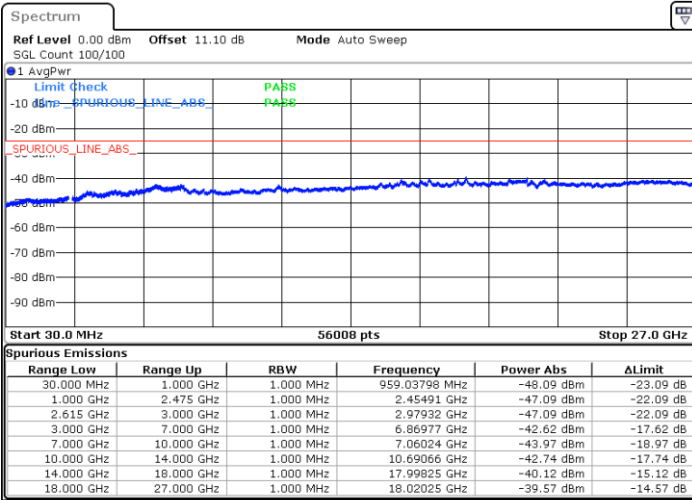

Middle Channel / FullIRB

N/A

Date: 23.MAR.2020 15:06:35

LTE Band 7CA / 20MHz+15MHz

QPSK

Highest Channel / 1RB0 and 1RB74

Highest Channel / 1RB99 and 1RB0

Date: 23.MAR.2020 15:29:40

Date: 23.MAR.2020 15:24:40

Highest Channel / FullIRB

N/A

Date: 23.MAR.2020 15:30:41

LTE Band 7CA / 20MHz+20MHz

QPSK

Lowest Channel / 1RB0 and 1RB99

Lowest Channel / 1RB99 and 1RB0