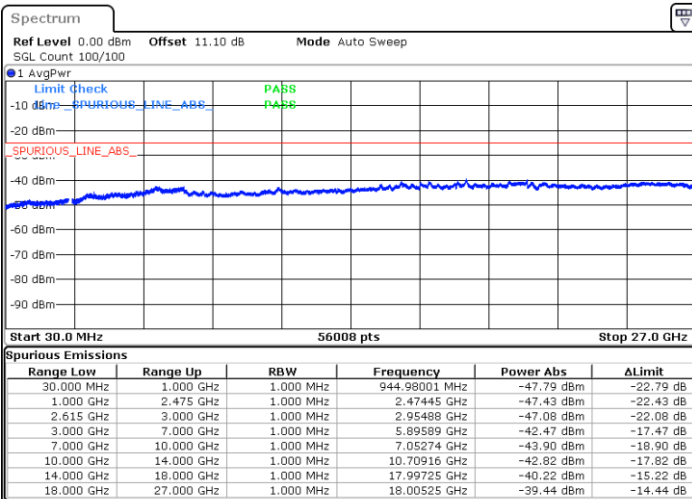

N/A

Date: 23.MAR.2020 15:01:31

LTE Band 7CA / 20MHz+15MHz

QPSK

MiddleChannel / 1RB0 and 1RB74

Middle Channel / 1RB99 and 1RB0

Date: 23.MAR.2020 15:11:36

Date: 23.MAR.2020 15:12:35

Middle Channel / FullIRB

N/A

Date: 23.MAR.2020 15:06:35

LTE Band 7CA / 20MHz+15MHz

QPSK

Highest Channel / 1RB0 and 1RB74

Highest Channel / 1RB99 and 1RB0

Date: 23.MAR.2020 15:29:40

Date: 23.MAR.2020 15:24:40

Highest Channel / FullIRB

N/A

Date: 23.MAR.2020 15:30:41

LTE Band 7CA / 20MHz+20MHz

QPSK

Lowest Channel / 1RB0 and 1RB99

Lowest Channel / 1RB99 and 1RB0