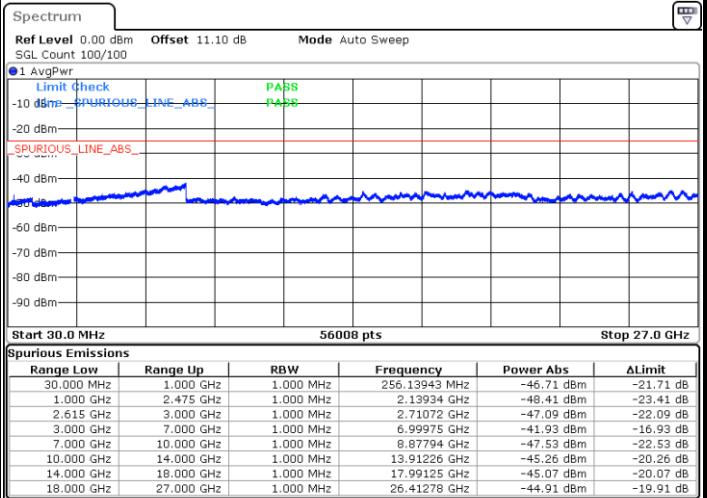

Highest Channel / 1RB0 and 1RB99

Highest Channel / 1RB99 and 1RB0

Date: 23.MAR.2020 16:44:31

Date: 23.MAR.2020 16:39:30

Highest Channel / FullIRB

N/A

Date: 23.MAR.2020 16:45:32

LTE Band 7CA / 10MHz+20MHz

16QAM

Lowest Channel / 1RB0 and 1RB99

Lowest Channel / 1RB49 and 1RB0

Date: 23.MAR.2020 17:48:29

Date: 23.MAR.2020 17:44:55

Lowest Channel / FullRB

N/A

Date: 23.MAR.2020 15:23:38