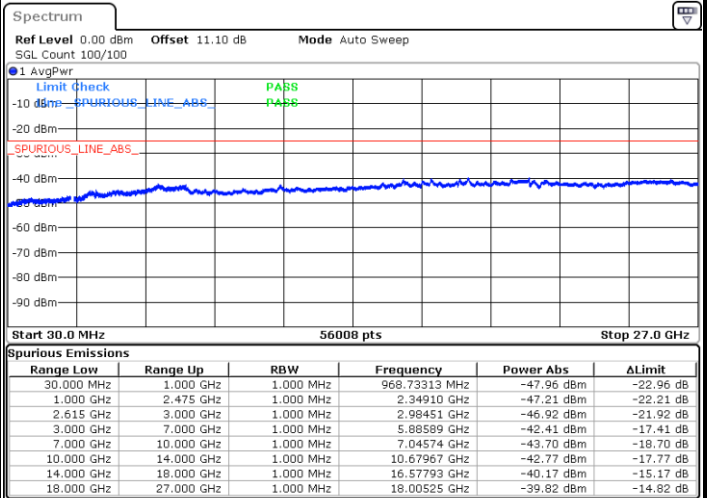

Date: 23.MAR.2020 15:50:04

Date: 23.MAR.2020 15:49:05

Lowest Channel / FullRB

N/A

Date: 23.MAR.2020 15:55:05

LTE Band 7CA / 20MHz+20MHz

QPSK

Middle Channel / 1RB0 and 1RB99

Middle Channel / 1RB99 and 1RB0

Date: 23.MAR.2020 16:09:00

Date: 23.MAR.2020 16:09:59

Middle Channel / FullIRB

N/A

Date: 23.MAR.2020 16:03:59

LTE Band 7CA / 20MHz+20MHz

QPSK

Highest Channel / 1RB0 and 1RB99

Highest Channel / 1RB99 and 1RB0

Date: 23.MAR.2020 16:44:31

Date: 23.MAR.2020 16:39:30

Highest Channel / FullIRB

N/A

Date: 23.MAR.2020 16:45:32

LTE Band 7CA / 10MHz+20MHz