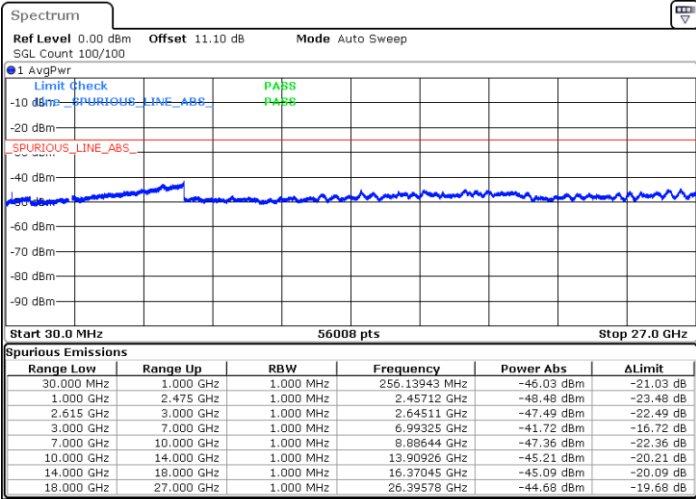

Lowest Channel / 1RB74 and 1RB0

Date: 23.MAR.2020 13:19:29

Date: 23.MAR.2020 13:16:29

Lowest Channel / FullRB

N/A

Date: 23.MAR.2020 13:22:30

LTE Band 7CA / 15MHz+15MHz

16QAM

Middle Channel / 1RB0 and 1RB74

Middle Channel / 1RB74 and 1RB0

Date: 23.MAR.2020 13:00:32

Date: 23.MAR.2020 13:03:32

Middle Channel / FullIRB

N/A

Date: 23.MAR.2020 12:57:31

LTE Band 7CA / 15MHz+15MHz

16QAM

Highest Channel / 1RB0 and 1RB74

Highest Channel / 1RB74 and 1RB0

Date: 23.MAR.2020 18:40:05

Date: 23.MAR.2020 18:36:31

Highest Channel / FullRB

N/A

Date: 23.MAR.2020 18:43:40