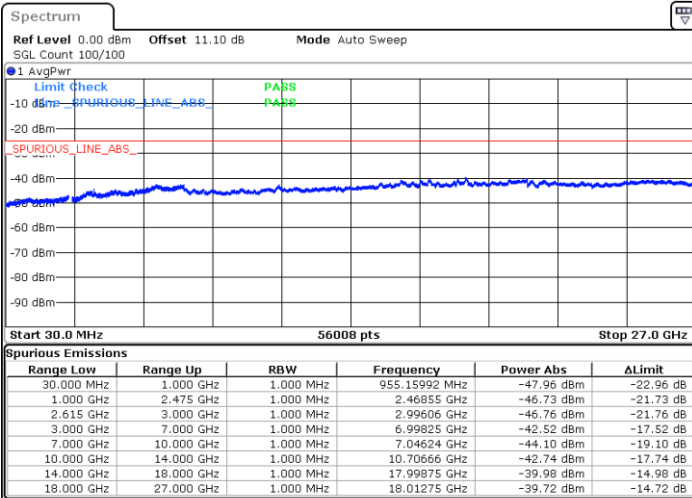

N/A

Date: 23.MAR.2020 12:56:31

LTE Band 7CA / 15MHz+15MHz

QPSK

Highest Channel / 1RB0 and 1RB74

Highest Channel / 1RB74 and 1RB0

Date: 23.MAR.2020 18:41:17

Date: 23.MAR.2020 18:35:19

Highest Channel / FullIRB

N/A

Date: 23.MAR.2020 18:42:28

LTE Band 7CA / 15MHz+20MHz

QPSK

Lowest Channel / 1RB0 and 1RB99

Lowest Channel / 1RB74 and 1RB0

Date: 23.MAR.2020 13:40:29

Date: 23.MAR.2020 13:39:29

Lowest Channel / FullRB

N/A

Date: 23.MAR.2020 13:45:30

LTE Band 7CA / 15MHz+20MHz

QPSK

Middle Channel / 1RB0 and 1RB99

Middle Channel / 1RB74 and 1RB0