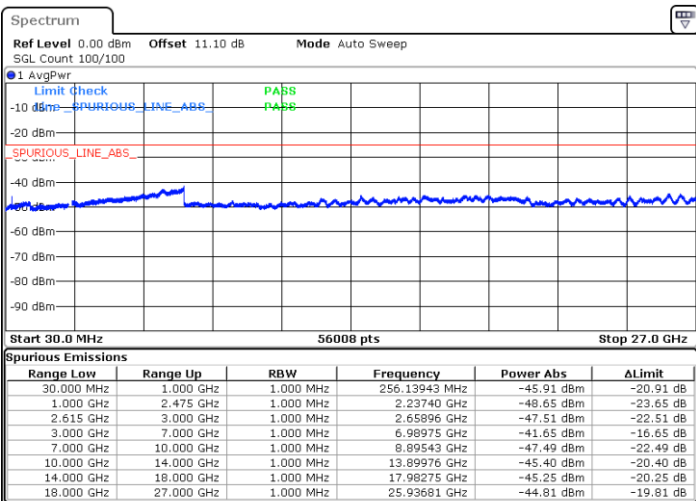

Highest Channel / 1RB0 and 1RB99

Highest Channel / 1RB99 and 1RB0

Date: 23.MAR.2020 16:44:31

Date: 23.MAR.2020 16:39:30

Highest Channel / FullIRB

N/A

Date: 23.MAR.2020 16:45:32

LTE Band 7CA / 10MHz+20MHz

LTE Band 7CA / 10MHz+20MHz

16QAM

MiddleChannel / 1RB0 and 1RB99

Middle Channel / 1RB49 and 1RB0

Date: 23.MAR.2020 18:09:45

Date: 23.MAR.2020 18:14:12

Middle Channel / FullIRB

N/A

Date: 23.MAR.2020 16:02:05

LTE Band 7CA / 10MHz+20MHz

16QAM

Highest Channel / 1RB0 and 1RB99

Highest Channel / 1RB49 and 1RB0

Date: 23.MAR.2020 18:05:32

Date: 23.MAR.2020 18:01:58

Highest Channel / FullIRB