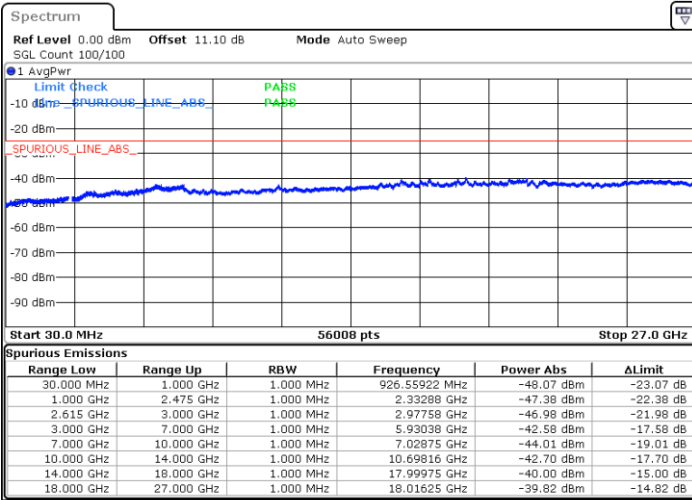

LTE Band 7CA / 15MHz+15MHz

QPSK

Lowest Channel / 1RB0 and 1RB74

Lowest Channel / 1RB74 and 1RB0

Date: 23.MAR.2020 13:18:29

Date: 23.MAR.2020 13:17:29

Lowest Channel / FullRB

N/A

Date: 23.MAR.2020 13:23:30

LTE Band 7CA / 15MHz+15MHz

QPSK

Middle Channel / 1RB0 and 1RB74

Middle Channel / 1RB74 and 1RB0

Date: 23.MAR.2020 13:01:33

Date: 23.MAR.2020 13:02:32

Middle Channel / FullIRB

N/A

Date: 23.MAR.2020 12:56:31

LTE Band 7CA / 15MHz+15MHz

QPSK

Highest Channel / 1RB0 and 1RB74

Highest Channel / 1RB74 and 1RB0

Date: 23.MAR.2020 18:41:17

Date: 23.MAR.2020 18:35:19

Highest Channel / FullIRB

N/A

Date: 23.MAR.2020 18:42:28

LTE Band 7CA / 15MHz+20MHz

QPSK

Lowest Channel / 1RB0 and 1RB99

Lowest Channel / 1RB74 and 1RB0

Date: 23.MAR.2020 13:40:29