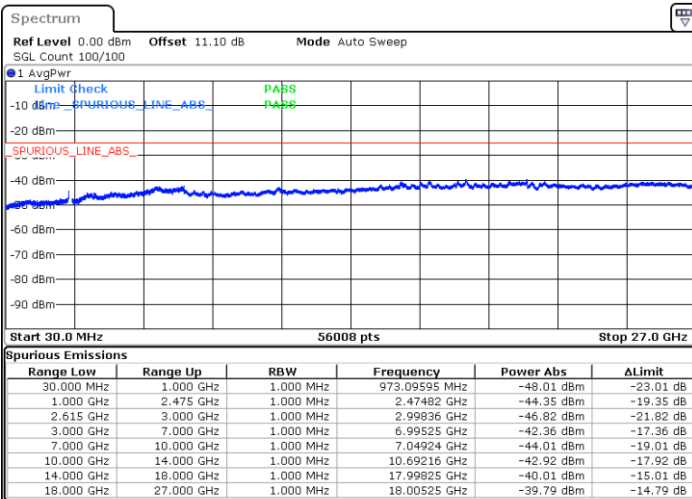

16QAM

Highest Channel / 1RB0 and 1RB74

Highest Channel / 1RB74 and 1RB0

Date: 23.MAR.2020 18:40:05

Date: 23.MAR.2020 18:36:31

Highest Channel / FullRB

N/A

Date: 23.MAR.2020 18:43:40

LTE Band 7CA / 15MHz+20MHz

16QAM

Lowest Channel / 1RB0 and 1RB99

Lowest Channel / 1RB74 and 1RB0

Date: 23.MAR.2020 13:41:29

Date: 23.MAR.2020 13:38:29

Lowest Channel / FullIRB

N/A

Date: 23.MAR.2020 13:44:30

LTE Band 7CA / 15MHz+20MHz

16QAM

Middle Channel / 1RB0 and 1RB99

Middle Channel / 1RB74 and 1RB0

Date: 23.MAR.2020 13:55:01

Date: 23.MAR.2020 13:58:01

Middle Channel / FullIRB