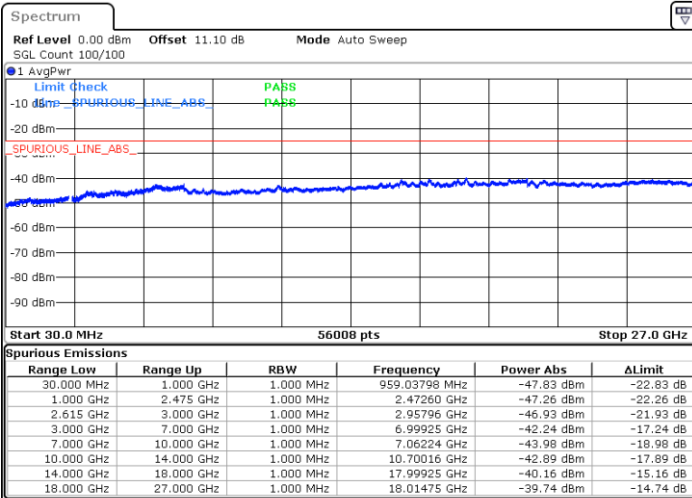

Date: 23.MAR.2020 15:50:04

Date: 23.MAR.2020 15:49:05

Lowest Channel / FullRB

N/A

Date: 23.MAR.2020 15:55:05

LTE Band 7CA / 20MHz+20MHz

QPSK

Middle Channel / 1RB0 and 1RB99

Middle Channel / 1RB99 and 1RB0

Date: 23.MAR.2020 16:09:00

Date: 23.MAR.2020 16:09:59

Middle Channel / FullIRB

N/A

Date: 23.MAR.2020 16:03:59

LTE Band 7CA / 20MHz+20MHz

QPSK

Highest Channel / 1RB0 and 1RB99

Highest Channel / 1RB99 and 1RB0

Date: 23.MAR.2020 16:44:31

Date: 23.MAR.2020 16:39:30

Highest Channel / FullIRB

N/A

Date: 23.MAR.2020 16:45:32

LTE Band 7CA / 10MHz+20MHz