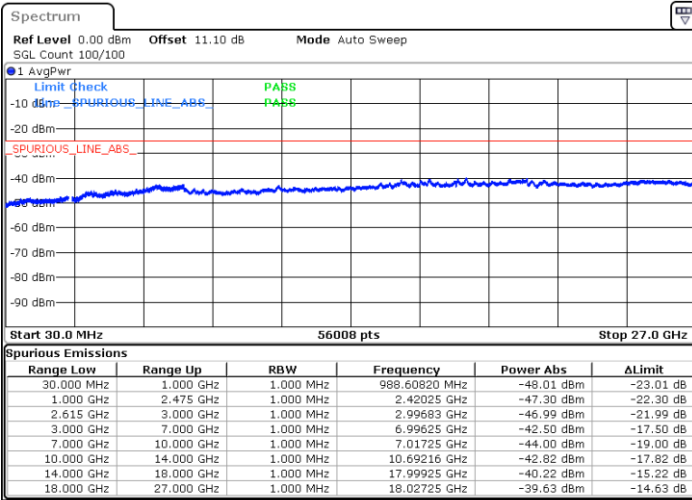

LTE Band 7CA / 15MHz+20MHz

16QAM

Lowest Channel / 1RB0 and 1RB99

Lowest Channel / 1RB74 and 1RB0

Date: 23.MAR.2020 13:41:29

Date: 23.MAR.2020 13:38:29

Lowest Channel / FullIRB

N/A

Date: 23.MAR.2020 13:44:30

LTE Band 7CA / 15MHz+20MHz

16QAM

Middle Channel / 1RB0 and 1RB99

Middle Channel / 1RB74 and 1RB0

Date: 23.MAR.2020 13:55:01

Date: 23.MAR.2020 13:58:01

Middle Channel / FullIRB

N/A

Date: 23.MAR.2020 13:52:00

LTE Band 7CA / 15MHz+20MHz

16QAM

Highest Channel / 1RB0 and 1RB99

Highest Channel / 1RB74 and 1RB0

Date: 23.MAR.2020 14:30:06

Date: 23.MAR.2020 14:27:06