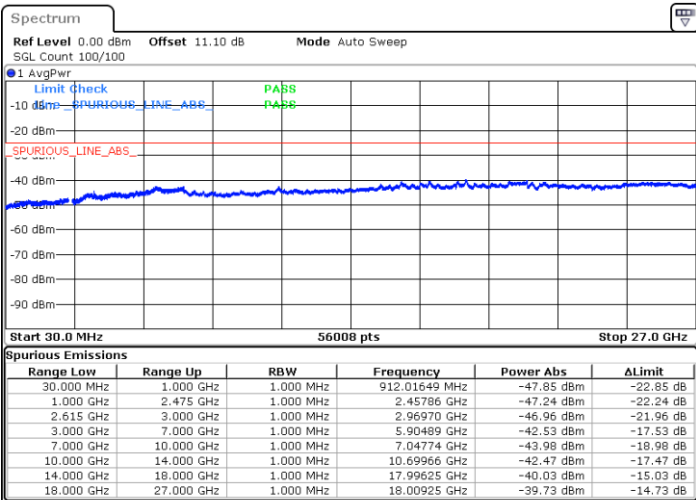

Date: 23.MAR.2020 16:02:05

LTE Band 7CA / 10MHz+20MHz

16QAM

Highest Channel / 1RB0 and 1RB99

Highest Channel / 1RB49 and 1RB0

Date: 23.MAR.2020 18:05:32

Date: 23.MAR.2020 18:01:58

Highest Channel / FullIRB

N/A

Date: 23.MAR.2020 15:51:35

LTE Band 7CA / 15MHz+10MHz

16QAM

Lowest Channel / 1RB0 and 1RB49

Lowest Channel / 1RB74 and 1RB0

Date: 23.MAR.2020 17:39:34

Date: 23.MAR.2020 17:36:34

Lowest Channel / FullRB

N/A

Date: 23.MAR.2020 17:42:34

LTE Band 7CA / 15MHz+10MHz

16QAM

Middle Channel / 1RB0 and 1RB49

Middle Channel / 1RB74 and 1RB0

Date: 23.MAR.2020 17:52:21