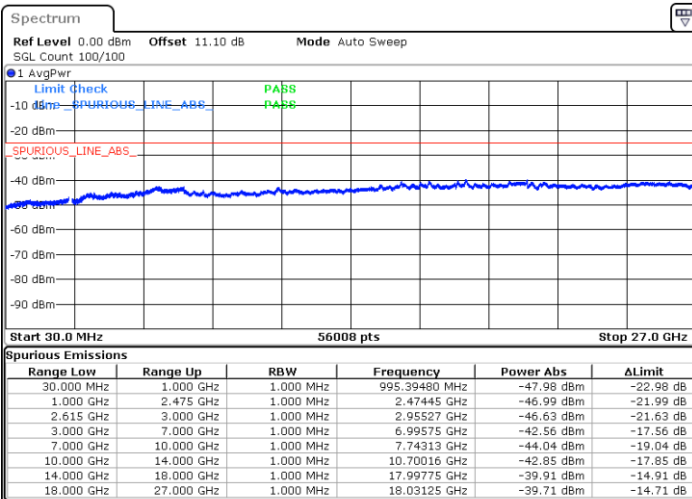

Date: 23.MAR.2020 17:16:21

LTE Band 7CA / 20MHz+15MHz

QPSK

Lowest Channel / 1RB0 and 1RB74

Lowest Channel / 1RB99 and 1RB0

Date: 23.MAR.2020 14:56:29

Date: 23.MAR.2020 14:55:30

Lowest Channel / FullRB

N/A

Date: 23.MAR.2020 15:01:31

LTE Band 7CA / 20MHz+15MHz

QPSK

MiddleChannel / 1RB0 and 1RB74

Middle Channel / 1RB99 and 1RB0

Date: 23.MAR.2020 15:11:36

Date: 23.MAR.2020 15:12:35

Middle Channel / FullIRB

N/A

Date: 23.MAR.2020 15:06:35

LTE Band 7CA / 20MHz+15MHz

QPSK

Highest Channel / 1RB0 and 1RB74

Highest Channel / 1RB99 and 1RB0

Date: 23.MAR.2020 15:29:40

Date: 23.MAR.2020 15:24:40

Highest Channel / FullIRB

N/A

Date: 23.MAR.2020 15:30:41

LTE Band 7CA / 20MHz+20MHz

QPSK

Lowest Channel / 1RB0 and 1RB99

Lowest Channel / 1RB99 and 1RB0