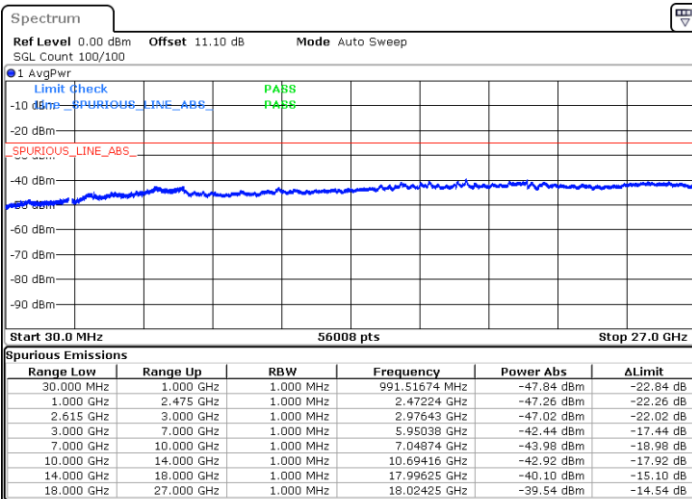

Date: 23.MAR.2020 13:56:01

Date: 23.MAR.2020 13:57:00

Middle Channel / FullIRB

N/A

Date: 23.MAR.2020 13:50:59

LTE Band 7CA / 15MHz+20MHz

QPSK

Highest Channel / 1RB0 and 1RB99

Highest Channel / 1RB74 and 1RB0

Date: 23.MAR.2020 14:31:06

Date: 23.MAR.2020 14:26:06

Highest Channel / FullIRB

N/A

Date: 23.MAR.2020 14:32:07

LTE Band 7CA / 20MHz+10MHz

QPSK

Lowest Channel / 1RB0 and 1RB49

Lowest Channel / 1RB99 and 1RB0

Date: 23.MAR.2020 16:45:01

Date: 23.MAR.2020 16:43:50

Lowest Channel / FullIRB

N/A

Date: 23.MAR.2020 16:51:01

LTE Band 7CA / 20MHz+10MHz