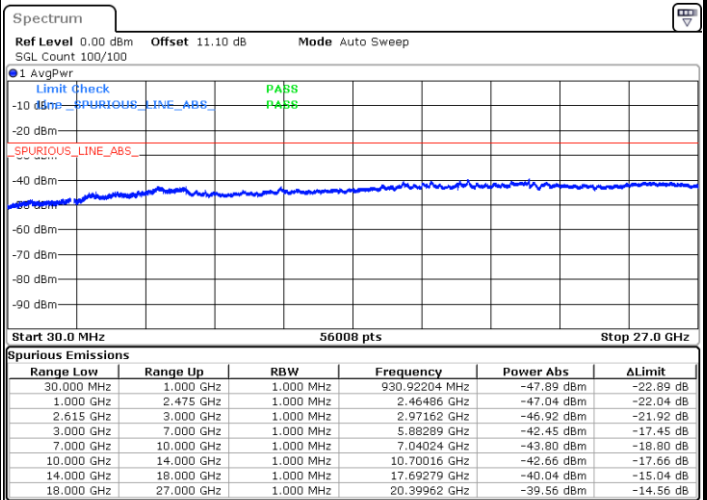

LTE Band 7CA / 15MHz+15MHz

QPSK

Lowest Channel / 1RB0 and 1RB74

Lowest Channel / 1RB74 and 1RB0

Date: 23.MAR.2020 13:18:29

Date: 23.MAR.2020 13:17:29

Lowest Channel / FullRB

N/A

Date: 23.MAR.2020 13:23:30

LTE Band 7CA / 15MHz+15MHz

QPSK

Middle Channel / 1RB0 and 1RB74

Middle Channel / 1RB74 and 1RB0

Date: 23.MAR.2020 13:01:33

Date: 23.MAR.2020 13:02:32

Middle Channel / FullIRB

N/A

Date: 23.MAR.2020 12:56:31

LTE Band 7CA / 15MHz+15MHz

QPSK

Highest Channel / 1RB0 and 1RB74

Highest Channel / 1RB74 and 1RB0

Date: 23.MAR.2020 18:41:17

Date: 23.MAR.2020 18:35:19

Highest Channel / FullIRB

N/A

Date: 23.MAR.2020 18:42:28

LTE Band 7CA / 15MHz+20MHz

QPSK

Lowest Channel / 1RB0 and 1RB99

Lowest Channel / 1RB74 and 1RB0

Date: 23.MAR.2020 13:40:29