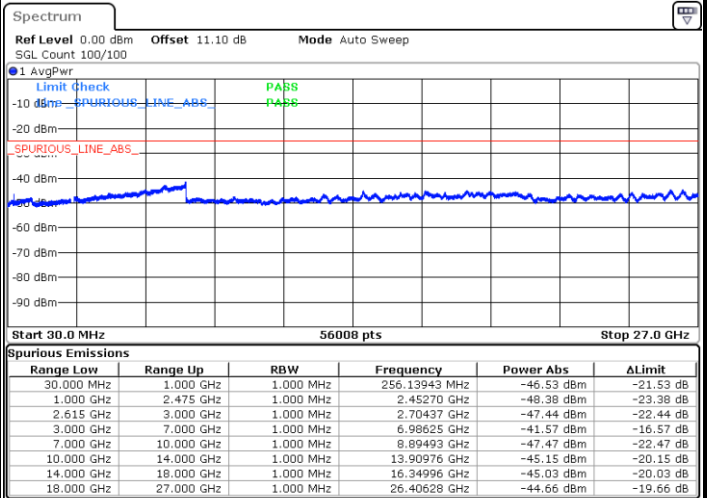

N/A

Date: 23.MAR.2020 12:56:31

LTE Band 7CA / 15MHz+15MHz

QPSK

Highest Channel / 1RB0 and 1RB74

Highest Channel / 1RB74 and 1RB0

Date: 23.MAR.2020 18:41:17

Date: 23.MAR.2020 18:35:19

Highest Channel / FullIRB

N/A

Date: 23.MAR.2020 18:42:28

LTE Band 7CA / 15MHz+20MHz

QPSK

Lowest Channel / 1RB0 and 1RB99

Lowest Channel / 1RB74 and 1RB0

Date: 23.MAR.2020 13:40:29