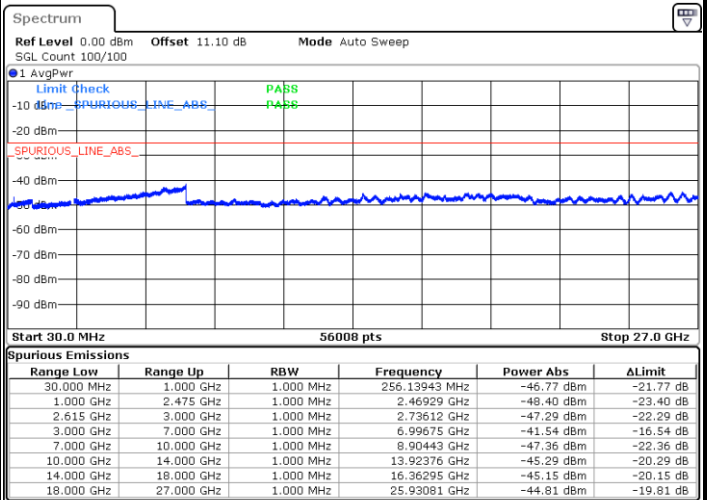

Highest Channel / 1RB0 and 1RB99

Highest Channel / 1RB99 and 1RB0

Date: 23.MAR.2020 16:44:31

Date: 23.MAR.2020 16:39:30

Highest Channel / FullIRB

N/A

Date: 23.MAR.2020 16:45:32

LTE Band 7CA / 10MHz+20MHz

16QAM

Lowest Channel / 1RB0 and 1RB99

Lowest Channel / 1RB49 and 1RB0

Date: 23.MAR.2020 17:48:29

Date: 23.MAR.2020 17:44:55

Lowest Channel / FullRB

N/A

Date: 23.MAR.2020 15:23:38

LTE Band 7CA / 10MHz+20MHz

16QAM

MiddleChannel / 1RB0 and 1RB99

Middle Channel / 1RB49 and 1RB0

Date: 23.MAR.2020 18:09:45

Date: 23.MAR.2020 18:14:12

Middle Channel / FullIRB

N/A

Date: 23.MAR.2020 16:02:05

LTE Band 7CA / 10MHz+20MHz

16QAM

Highest Channel / 1RB0 and 1RB99

Highest Channel / 1RB49 and 1RB0

Date: 23.MAR.2020 18:05:32

Date: 23.MAR.2020 18:01:58

Highest Channel / FullIRB