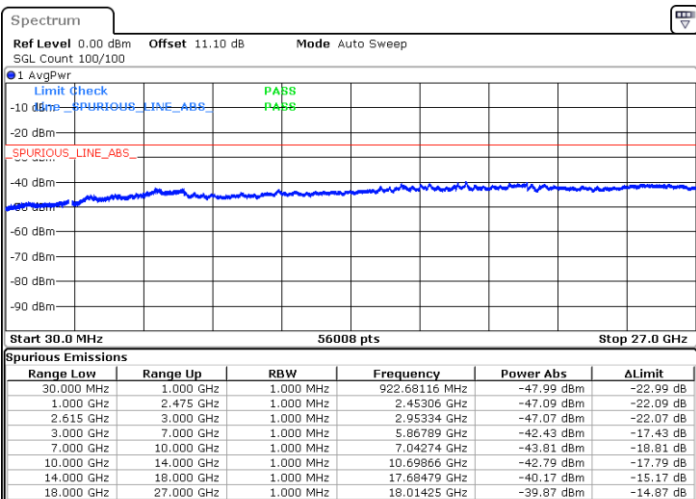

N/A

Date: 23.MAR.2020 15:51:35

LTE Band 7CA / 15MHz+10MHz

16QAM

Lowest Channel / 1RB0 and 1RB49

Lowest Channel / 1RB74 and 1RB0

Date: 23.MAR.2020 17:39:34

Date: 23.MAR.2020 17:36:34

Lowest Channel / FullRB

N/A

Date: 23.MAR.2020 17:42:34

LTE Band 7CA / 15MHz+10MHz

16QAM

Middle Channel / 1RB0 and 1RB49

Middle Channel / 1RB74 and 1RB0

Date: 23.MAR.2020 17:52:21

Date: 23.MAR.2020 17:55:21

Middle Channel / FullIRB

N/A

Date: 23.MAR.2020 17:49:20

LTE Band 7CA / 15MHz+10MHz

16QAM

Highest Channel / 1RB0 and 1RB49

Highest Channel / 1RB74 and 1RB0

Date: 23.MAR.2020 18:12:24

Date: 23.MAR.2020 18:09:23

Highest Channel / FullIRB

N/A

Date: 23.MAR.2020 18:15:24

LTE Band 7CA / 15MHz+15MHz

16QAM

Lowest Channel / 1RB0 and 1RB74