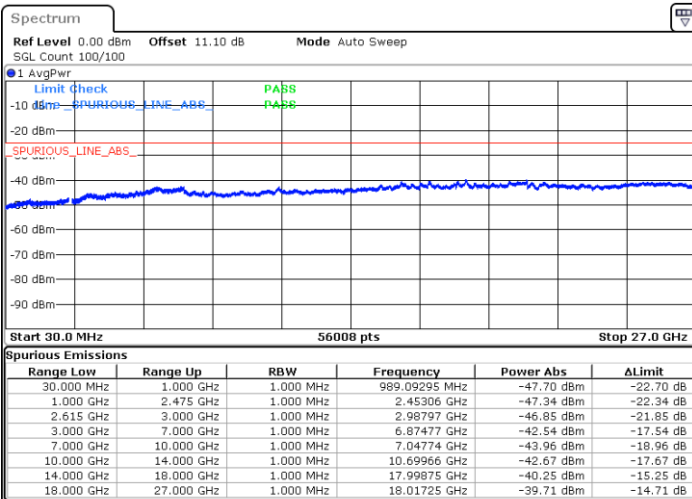

LTE Band 7CA / 15MHz+15MHz

QPSK

Lowest Channel / 1RB0 and 1RB74

Lowest Channel / 1RB74 and 1RB0

Date: 23.MAR.2020 13:18:29

Date: 23.MAR.2020 13:17:29

Lowest Channel / FullRB

N/A

Date: 23.MAR.2020 13:23:30

LTE Band 7CA / 15MHz+15MHz

QPSK

Middle Channel / 1RB0 and 1RB74

Middle Channel / 1RB74 and 1RB0

Date: 23.MAR.2020 13:01:33

Date: 23.MAR.2020 13:02:32

Middle Channel / FullIRB

N/A

Date: 23.MAR.2020 12:56:31

LTE Band 7CA / 15MHz+15MHz

QPSK

Highest Channel / 1RB0 and 1RB74

Highest Channel / 1RB74 and 1RB0

Date: 23.MAR.2020 18:41:17

Date: 23.MAR.2020 18:35:19

Highest Channel / FullIRB

N/A

Date: 23.MAR.2020 18:42:28

LTE Band 7CA / 15MHz+20MHz

QPSK

Lowest Channel / 1RB0 and 1RB99

Lowest Channel / 1RB74 and 1RB0

Date: 23.MAR.2020 13:40:29