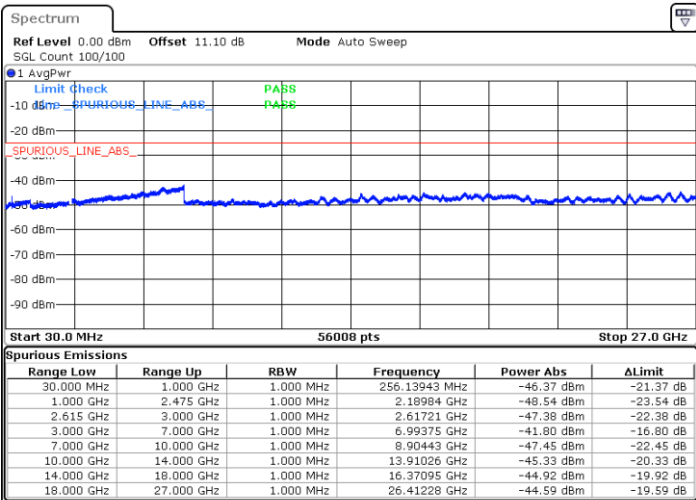

LTE Band 7CA / 20MHz+10MHz

QPSK

Middle Channel / 1RB0 and 1RB49

Middle Channel / 1RB99 and 1RB0

Date: 23.MAR.2020 17:28:38

Date: 23.MAR.2020 17:29:49