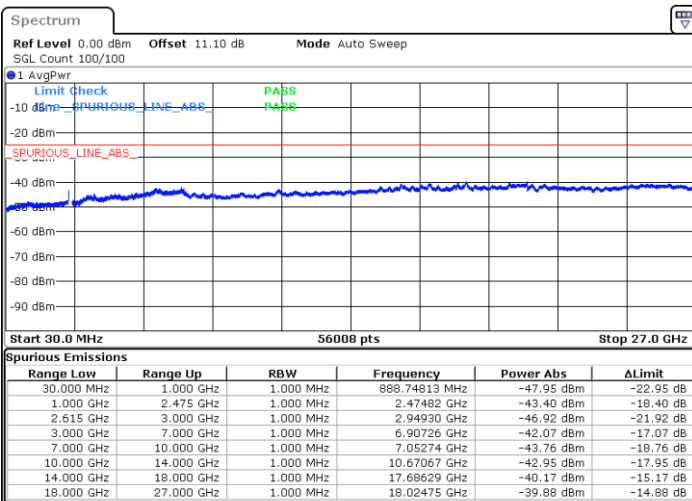

LTE Band 7CA / 15MHz+15MHz

QPSK

Lowest Channel / 1RB0 and 1RB74

Lowest Channel / 1RB74 and 1RB0

Date: 23.MAR.2020 13:18:29

Date: 23.MAR.2020 13:17:29

Lowest Channel / FullRB

N/A

Date: 23.MAR.2020 13:23:30

LTE Band 7CA / 15MHz+15MHz

QPSK

Middle Channel / 1RB0 and 1RB74

Middle Channel / 1RB74 and 1RB0

Date: 23.MAR.2020 13:01:33

Date: 23.MAR.2020 13:02:32

Middle Channel / FullIRB

N/A

Date: 23.MAR.2020 12:56:31

LTE Band 7CA / 15MHz+15MHz

QPSK

Highest Channel / 1RB0 and 1RB74

Highest Channel / 1RB74 and 1RB0

Date: 23.MAR.2020 18:41:17

Date: 23.MAR.2020 18:35:19