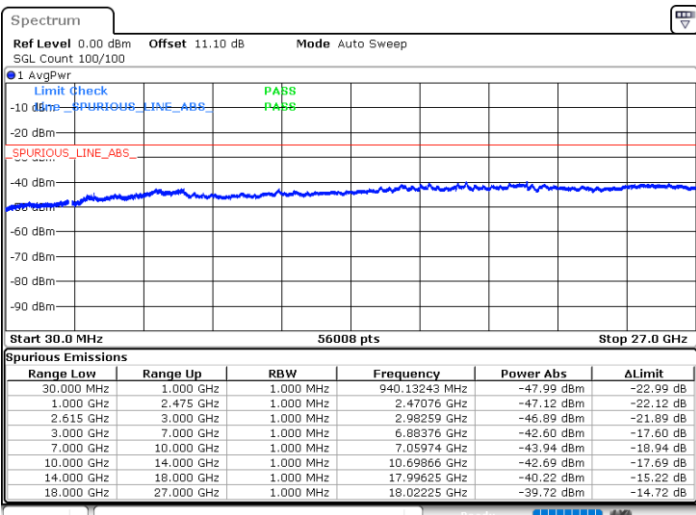

Lowest Channel / 1RB74 and 1RB0

Date: 23.MAR.2020 13:19:29

Date: 23.MAR.2020 13:16:29

Lowest Channel / FullRB

N/A

Date: 23.MAR.2020 13:22:30

LTE Band 7CA / 15MHz+15MHz

16QAM

Middle Channel / 1RB0 and 1RB74

Middle Channel / 1RB74 and 1RB0

Date: 23.MAR.2020 13:00:32

Date: 23.MAR.2020 13:03:32

Middle Channel / FullIRB

N/A

Date: 23.MAR.2020 12:57:31

LTE Band 7CA / 15MHz+15MHz

16QAM

Highest Channel / 1RB0 and 1RB74

Highest Channel / 1RB74 and 1RB0

Date: 23.MAR.2020 18:40:05

Date: 23.MAR.2020 18:36:31

Highest Channel / FullRB

N/A

Date: 23.MAR.2020 18:43:40