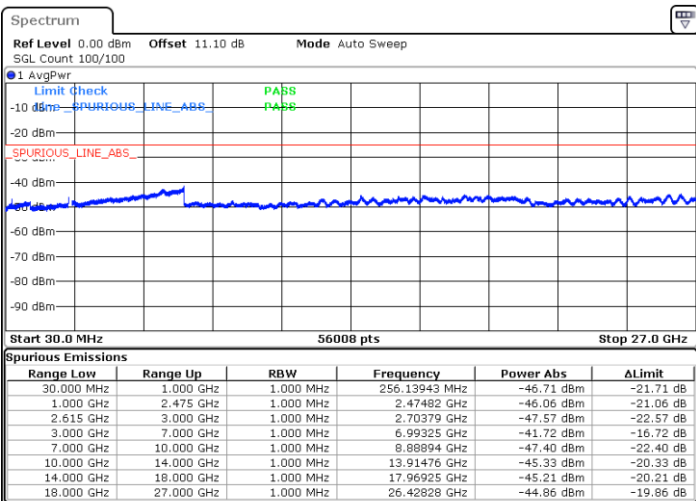

Highest Channel / 1RB74 and 1RB0

Date: 23.MAR.2020 14:31:06

Date: 23.MAR.2020 14:26:06

Highest Channel / FullIRB

N/A

Date: 23.MAR.2020 14:32:07

LTE Band 7CA / 20MHz+10MHz

QPSK

Lowest Channel / 1RB0 and 1RB49

Lowest Channel / 1RB99 and 1RB0

Date: 23.MAR.2020 16:45:01

Date: 23.MAR.2020 16:43:50

Lowest Channel / FullIRB

N/A

Date: 23.MAR.2020 16:51:01

LTE Band 7CA / 20MHz+10MHz

LTE Band 7CA / 20MHz+10MHz

QPSK

Highest Channel / 1RB0 and 1RB49

Highest Channel / 1RB99 and 1RB0

Date: 23.MAR.2020 17:15:09

Date: 23.MAR.2020 17:09:11

Highest Channel / FullIRB

N/A