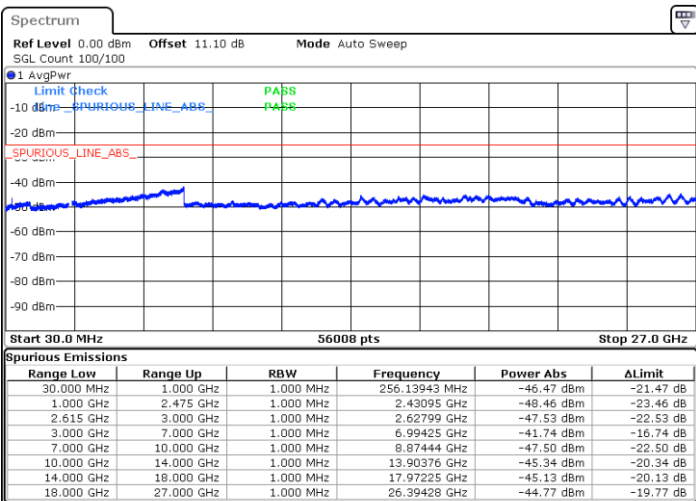

Lowest Channel / 1RB0 and 1RB49

Lowest Channel / 1RB99 and 1RB0

Date: 23.MAR.2020 16:45:01

Date: 23.MAR.2020 16:43:50

Lowest Channel / FullIRB

N/A

Date: 23.MAR.2020 16:51:01

LTE Band 7CA / 20MHz+10MHz

QPSK

Middle Channel / 1RB0 and 1RB49

Middle Channel / 1RB99 and 1RB0

Date: 23.MAR.2020 17:28:38

Date: 23.MAR.2020 17:29:49

Middle Channel / FullIRB

N/A

Date: 23.MAR.2020 17:22:38

LTE Band 7CA / 20MHz+10MHz

QPSK

Highest Channel / 1RB0 and 1RB49

Highest Channel / 1RB99 and 1RB0

Date: 23.MAR.2020 17:15:09

Date: 23.MAR.2020 17:09:11

Highest Channel / FullIRB

N/A