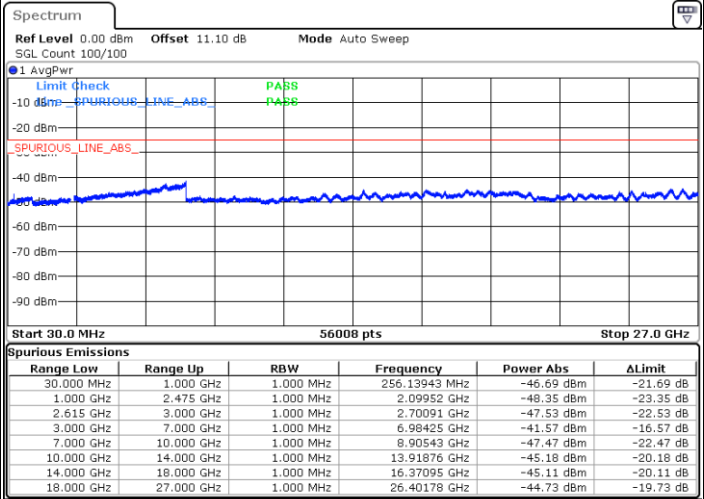

Lowest Channel / 1RB74 and 1RB0

Date: 23.MAR.2020 13:19:29

Date: 23.MAR.2020 13:16:29

Lowest Channel / FullRB

N/A

Date: 23.MAR.2020 13:22:30

LTE Band 7CA / 15MHz+15MHz

16QAM

Middle Channel / 1RB0 and 1RB74

Middle Channel / 1RB74 and 1RB0

Date: 23.MAR.2020 13:00:32

Date: 23.MAR.2020 13:03:32

Middle Channel / FullIRB

N/A

Date: 23.MAR.2020 12:57:31

LTE Band 7CA / 15MHz+15MHz

16QAM

Highest Channel / 1RB0 and 1RB74

Highest Channel / 1RB74 and 1RB0

Date: 23.MAR.2020 18:40:05

Date: 23.MAR.2020 18:36:31

Highest Channel / FullRB

N/A

Date: 23.MAR.2020 18:43:40