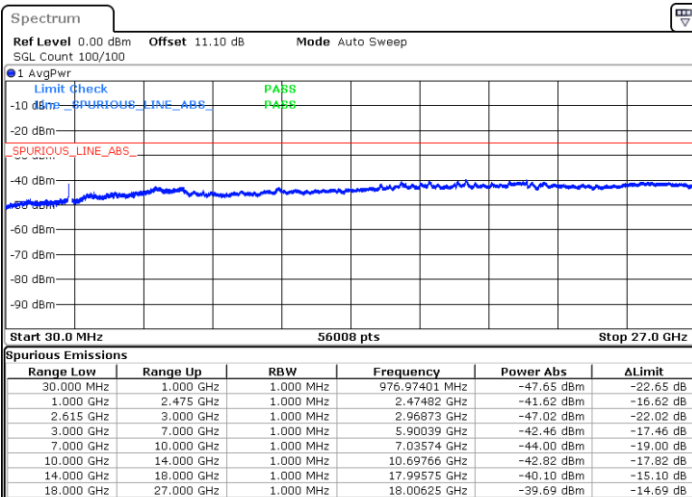

N/A

Date: 23.MAR.2020 12:56:31

LTE Band 7CA / 15MHz+15MHz

QPSK

Highest Channel / 1RB0 and 1RB74

Highest Channel / 1RB74 and 1RB0

Date: 23.MAR.2020 18:41:17

Date: 23.MAR.2020 18:35:19

Highest Channel / FullIRB

N/A

Date: 23.MAR.2020 18:42:28

LTE Band 7CA / 15MHz+20MHz

QPSK

Lowest Channel / 1RB0 and 1RB99

Lowest Channel / 1RB74 and 1RB0

Date: 23.MAR.2020 13:40:29

Date: 23.MAR.2020 13:39:29

Lowest Channel / FullRB

N/A

Date: 23.MAR.2020 13:45:30

LTE Band 7CA / 15MHz+20MHz

QPSK

Middle Channel / 1RB0 and 1RB99

Middle Channel / 1RB74 and 1RB0

Date: 23.MAR.2020 13:56:01

Date: 23.MAR.2020 13:57:00

Middle Channel / FullIRB

N/A

Date: 23.MAR.2020 13:50:59

LTE Band 7CA / 15MHz+20MHz

QPSK

Highest Channel / 1RB0 and 1RB99