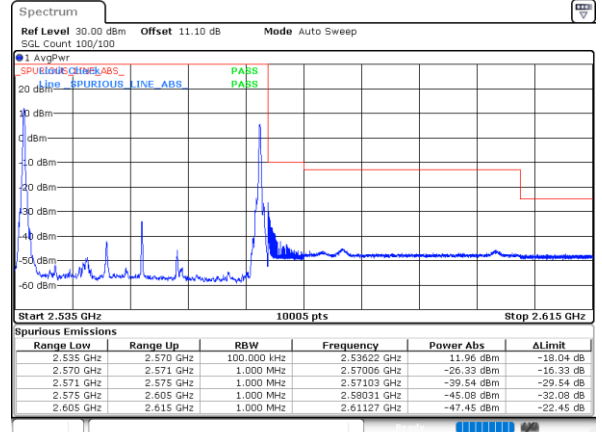

Lowest Band Edge / Full RB

Highest Band Edge / Full RB

Date: 23.MAR.2020 13:09:14

Date: 23.MAR.2020 18:25:01

LTE Band 7CA / 15MHz+20MHz

QPSK

Lowest Band Edge / 1RB0 and 1RB99

Highest Band Edge / 1RB0 and 1RB99

Date: 23.MAR.2020 13:34:32

Date: 23.MAR.2020 14:21:52

Lowest Band Edge / 1RB74 and 1RB0

Highest Band Edge / 1RB74 and 1RB0

Date: 23.MAR.2020 13:35:11

Date: 23.MAR.2020 14:25:06

Lowest Band Edge / Full RB

Highest Band Edge / Full RB