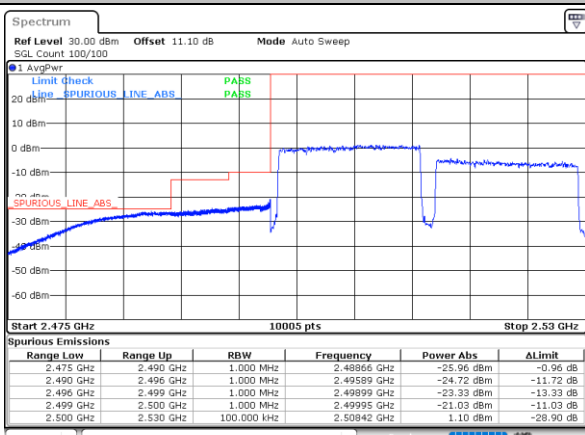

Date: 23.MAR.2020 18:07:24

Lowest Band Edge / Full RB

Highest Band Edge / Full RB

Date: 23.MAR.2020 17:29:20

Date: 23.MAR.2020 18:03:30

LTE Band 7CA / 15MHz+15MHz

QPSK

Lowest Band Edge / 1RB0 and 1RB74

Highest Band Edge / 1RB0 and 1RB74

Date: 23.MAR.2020 13:12:32

Date: 23.MAR.2020 18:26:33

Lowest Band Edge / 1RB74 and 1RB0

Highest Band Edge / 1RB74 and 1RB0

Date: 23.MAR.2020 13:13:11

Date: 23.MAR.2020 18:34:09

Lowest Band Edge / Full RB

Highest Band Edge / Full RB

Date: 23.MAR.2020 13:09:14

Date: 23.MAR.2020 18:25:01

LTE Band 7CA / 15MHz+20MHz

QPSK

Lowest Band Edge / 1RB0 and 1RB99

Highest Band Edge / 1RB0 and 1RB99