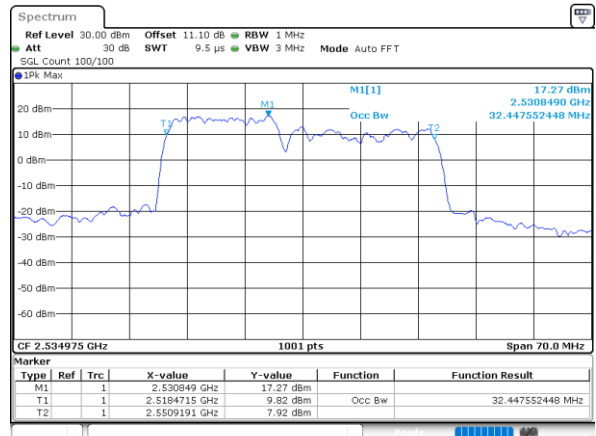

Middle Channel / 15MHz+20MHz

Date: 23.MAR.2020 13:14:41