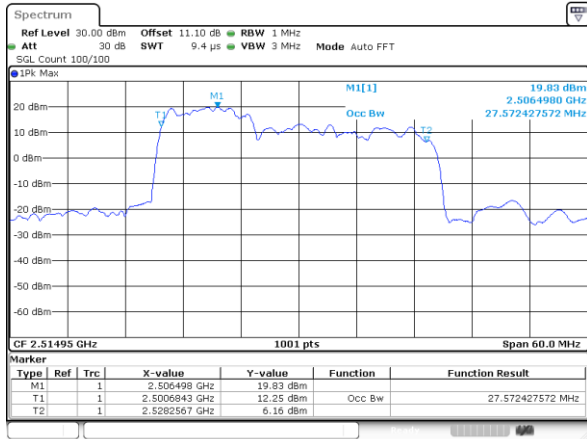

Highest Channel / 20MHz+15MHz

Date: 23.MAR.2020 15:16:51

LTE Band 7CA

QPSK

Lowest Channel / 20MHz+20MHz

N/A

Date: 23_MAR_2020 15:38:31

Middle Channel / 20MHz+20MHz

N/A

Date: 23_MAR_2020 16:01:20

Highest Channel / 20MHz+20MHz

N/A

Date: 23_MAR_2020 16:21:59

LTE Band 7CA

16QAM

Lowest Channel / 10MHz+20MHz