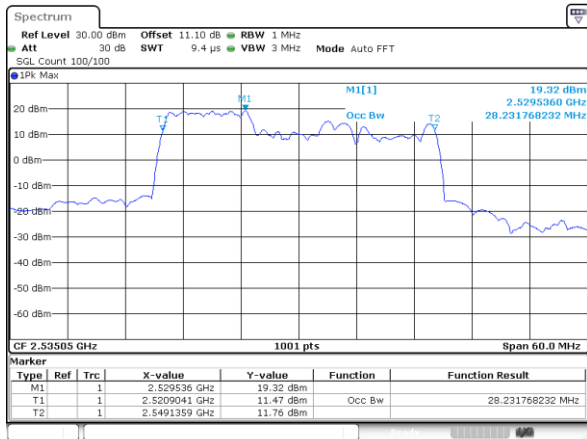

Highest Channel / 20MHz+15MHz

Date: 23.MAR.2020 15:16:51

LTE Band 7CA

QPSK

Lowest Channel / 20MHz+20MHz

N/A

Date: 23_MAR_2020 15:38:31

Middle Channel / 20MHz+20MHz

N/A

Date: 23_MAR_2020 16:01:20

Highest Channel / 20MHz+20MHz

N/A

Date: 23_MAR_2020 16:21:59

LTE Band 7CA

16QAM

Lowest Channel / 10MHz+20MHz

Date: 23.MAR.2020 14:59:10

Lowest Channel / 15MHz+10MHz

Date: 23.MAR.2020 17:27:21

Middle Channel / 10MHz+20MHz

Date: 23.MAR.2020 15:58:26

Middle Channel / 15MHz+10MHz

Date: 23.MAR.2020 17:46:01

Highest Channel / 10MHz+20MHz