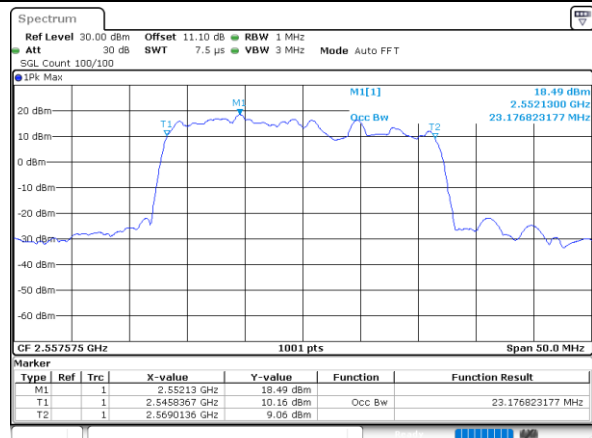

Middle Channel / 10MHz+20MHz

Date: 23.MAR.2020 15:58:46

Middle Channel / 15MHz+10MHz

Date: 23.MAR.2020 17:46:21

Highest Channel / 10MHz+20MHz

Date: 23.MAR.2020 15:26:54

Highest Channel / 15MHz+10MHz

Date: 23.MAR.2020 17:59:54