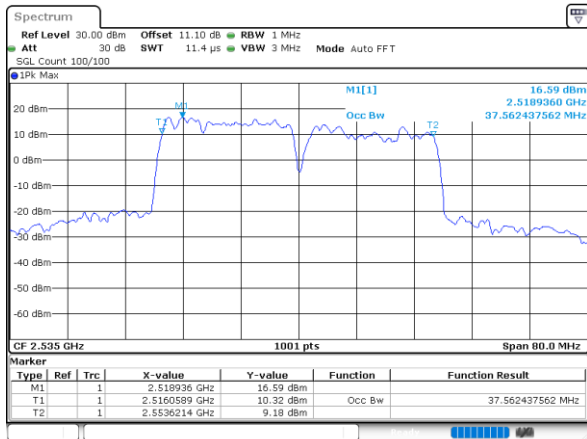

Date: 23.MAR.2020 17:20:08

Middle Channel / 20MHz+15MHz

Date: 23.MAR.2020 15:04:16

Highest Channel / 20MHz+10MHz

Date: 23.MAR.2020 16:52:59

Highest Channel / 20MHz+15MHz

Date: 23.MAR.2020 15:16:31

LTE Band 7CA

16QAM

Lowest Channel / 20MHz+20MHz

N/A

Date: 23_MAR_2020 15:38:51

Middle Channel / 20MHz+20MHz

N/A

Date: 23_MAR_2020 16:01:40

Highest Channel / 20MHz+20MHz