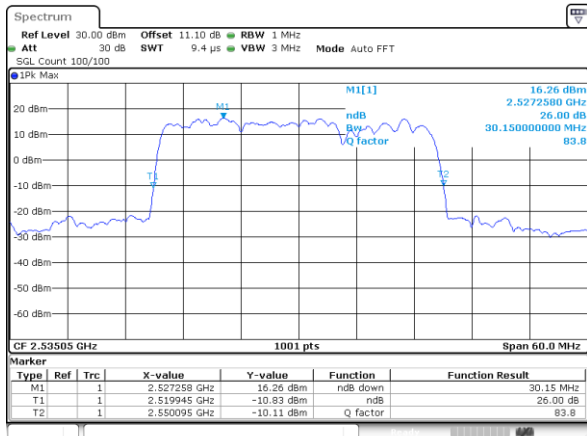

Middle Channel / 15MHz+20MHz

Date: 23_MAR_2020 13:14:54

Highest Channel / 15MHz+15MHz

Date: 23_MAR_2020 18:20:08

Highest Channel / 15MHz+20MHz

Date: 23_MAR_2020 14:18:56

LTE Band 7CA

16QAM

Lowest Channel / 20MHz+10MHz

Lowest Channel / 20MHz+15MHz

Middle Channel / 20MHz+10MHz

Middle Channel / 20MHz+15MHz

Highest Channel / 20MHz+10MHz

Highest Channel / 20MHz+15MHz

LTE Band 7CA

16QAM