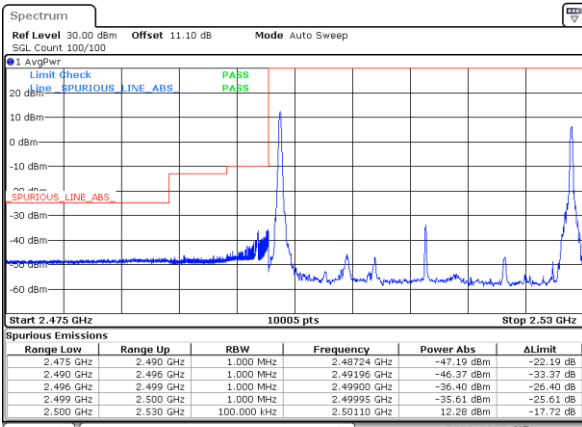

Highest Channel / 20MHz+10MHz

Date: 23_MAR_2020 16:52:39

Highest Channel / 20MHz+15MHz

Date: 23_MAR_2020 15:11:11

LTE Band 7CA

64QAM

Lowest Channel / 20MHz+20MHz

N/A

Date: 23_MAR_2020 15:39:11

Middle Channel / 20MHz+20MHz

N/A

Date: 23_MAR_2020 16:02:00

Highest Channel / 20MHz+20MHz

N/A

Date: 23_MAR_2020 17:08:36

Conducted Band Edge

LTE Band 7CA / 10MHz+20MHz

QPSK

Lowest Band Edge / 1RB0 and 1RB99

Highest Band Edge / 1RB0 and 1RB99

Date: 23.MAR.2020 17:37:57

Date: 23.MAR.2020 17:52:00

Lowest Band Edge / 1RB49 and 1RB0

Highest Band Edge / 1RB49 and 1RB0