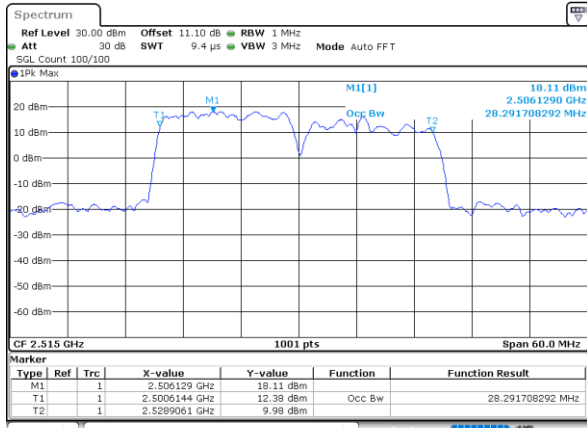

LTE Band 7CA

QPSK

Lowest Channel / 10MHz+20MHz

Date: 23.MAR.2020 14:58:50

Lowest Channel / 15MHz+10MHz

Date: 23.MAR.2020 17:27:01

Middle Channel / 10MHz+20MHz

Date: 23.MAR.2020 15:58:07

Middle Channel / 15MHz+10MHz

Date: 23.MAR.2020 17:45:44

Highest Channel / 10MHz+20MHz

Date: 23.MAR.2020 15:27:33

Highest Channel / 15MHz+10MHz

Date: 23.MAR.2020 18:00:34

LTE Band 7CA

QPSK

Lowest Channel / 15MHz+15MHz

Date: 23.MAR.2020 13:06:55

Lowest Channel / 15MHz+20MHz

Date: 23.MAR.2020 13:28:56

Middle Channel / 15MHz+15MHz

Date: 23.MAR.2020 12:45:12

Middle Channel / 15MHz+20MHz

Date: 23.MAR.2020 13:48:20