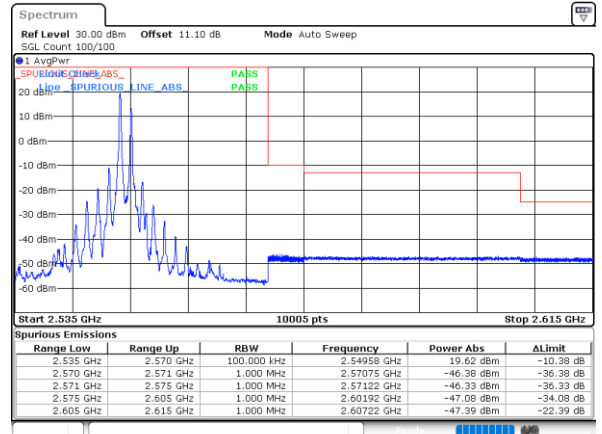

Highest Band Edge / 1RB0 and 1RB74

Date: 23.MAR.2020 13:12:32

Date: 23.MAR.2020 18:26:33

Lowest Band Edge / 1RB74 and 1RB0

Highest Band Edge / 1RB74 and 1RB0

Date: 23.MAR.2020 13:13:11

Date: 23.MAR.2020 18:34:09

Lowest Band Edge / Full RB

Highest Band Edge / Full RB

Date: 23.MAR.2020 13:09:14

Date: 23.MAR.2020 18:25:01

LTE Band 7CA / 15MHz+20MHz

QPSK

Lowest Band Edge / 1RB0 and 1RB99

Highest Band Edge / 1RB0 and 1RB99

Date: 23.MAR.2020 13:34:32

Date: 23.MAR.2020 14:21:52

Lowest Band Edge / 1RB74 and 1RB0

Highest Band Edge / 1RB74 and 1RB0

Date: 23.MAR.2020 13:35:11

Date: 23.MAR.2020 14:25:06

Lowest Band Edge / Full RB

Highest Band Edge / Full RB

Date: 23.MAR.2020 18:23:27

Date: 23.MAR.2020 14:21:12

LTE Band 7CA / 20MHz+10MHz

QPSK

Lowest Band Edge / 1RB0 and 1RB49

Highest Band Edge / 1RB0 and 1RB49

Date: 23.MAR.2020 16:35:39

Date: 23.MAR.2020 17:00:24