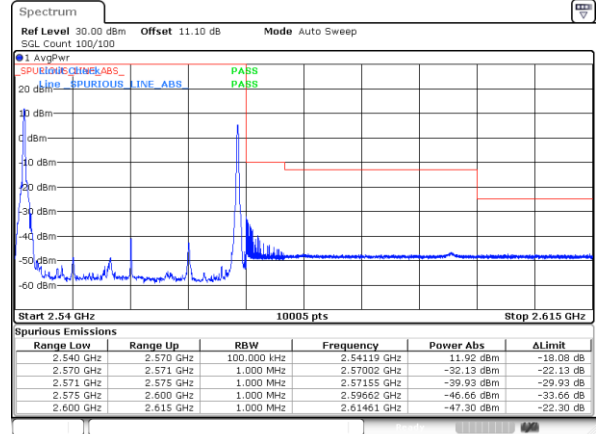

Lowest Band Edge / Full RB

Highest Band Edge / Full RB

Date: 23.MAR.2020 13:09:14

Date: 23.MAR.2020 18:25:01

LTE Band 7CA / 15MHz+20MHz

QPSK

Lowest Band Edge / 1RB0 and 1RB99

Highest Band Edge / 1RB0 and 1RB99

Date: 23.MAR.2020 13:34:32

Date: 23.MAR.2020 14:21:52

Lowest Band Edge / 1RB74 and 1RB0

Highest Band Edge / 1RB74 and 1RB0

Date: 23.MAR.2020 13:35:11

Date: 23.MAR.2020 14:25:06

Lowest Band Edge / Full RB

Highest Band Edge / Full RB

Date: 23.MAR.2020 18:23:27

Date: 23.MAR.2020 14:21:12

LTE Band 7CA / 20MHz+10MHz

QPSK

Lowest Band Edge / 1RB0 and 1RB49

Highest Band Edge / 1RB0 and 1RB49

Date: 23.MAR.2020 16:35:39

Date: 23.MAR.2020 17:00:24

Lowest Band Edge / 1RB99 and 1RB0

Highest Band Edge / 1RB99 and 1RB0

Date: 23.MAR.2020 16:37:11

Date: 23.MAR.2020 17:08:00

Lowest Band Edge / Full RB

Highest Band Edge / Full RB

Date: 23.MAR.2020 16:27:59

Date: 23.MAR.2020 16:58:53