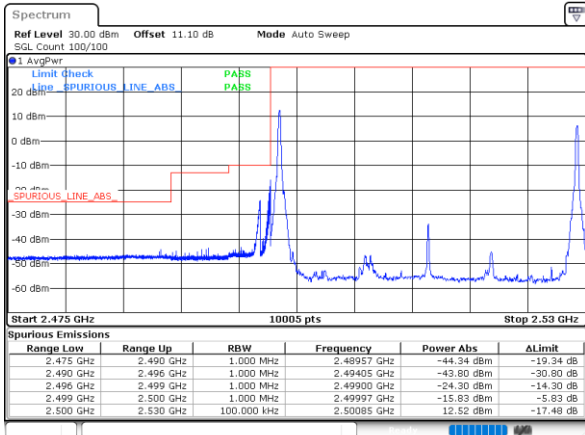

Lowest Band Edge / 1RB0 and 1RB49

Highest Band Edge / 1RB0 and 1RB49

Date: 23.MAR.2020 17:32:37

Date: 23.MAR.2020 18:04:09

Lowest Band Edge / 1RB74 and 1RB0

Highest Band Edge / 1RB74 and 1RB0

Date: 23.MAR.2020 17:33:15

Date: 23.MAR.2020 18:07:24

Lowest Band Edge / Full RB

Highest Band Edge / Full RB

Date: 23.MAR.2020 17:29:20

Date: 23.MAR.2020 18:03:30

LTE Band 7CA / 15MHz+15MHz

QPSK

Lowest Band Edge / 1RB0 and 1RB74

Highest Band Edge / 1RB0 and 1RB74

Date: 23.MAR.2020 13:12:32

Date: 23.MAR.2020 18:26:33

Lowest Band Edge / 1RB74 and 1RB0

Highest Band Edge / 1RB74 and 1RB0

Date: 23.MAR.2020 13:13:11

Date: 23.MAR.2020 18:34:09