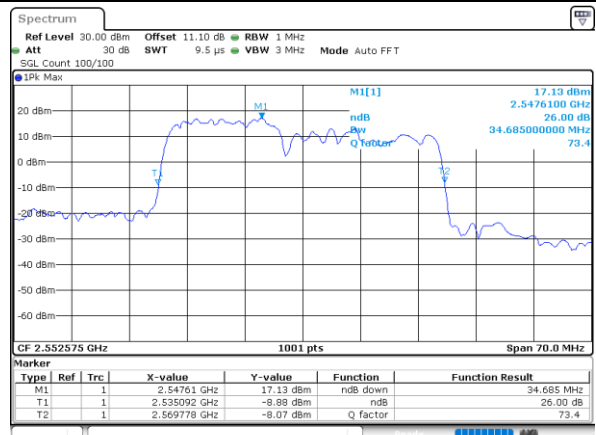

Highest Channel / 15MHz+20MHz

Date: 23_MAR_2020 14:11:16