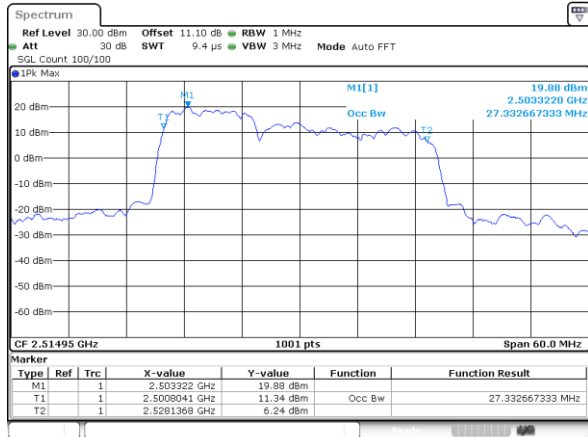

N/A

Date: 23_MAR_2020 16:21:38

LTE Band 7CA

64QAM

Lowest Channel / 10MHz+20MHz

Date: 23.MAR.2020 14:59:29

Lowest Channel / 15MHz+10MHz

Date: 23.MAR.2020 17:27:42

Middle Channel / 10MHz+20MHz

Date: 23.MAR.2020 15:58:46

Middle Channel / 15MHz+10MHz

Date: 23.MAR.2020 17:46:21

Highest Channel / 10MHz+20MHz

Date: 23.MAR.2020 15:26:54

Highest Channel / 15MHz+10MHz

Date: 23.MAR.2020 17:59:54