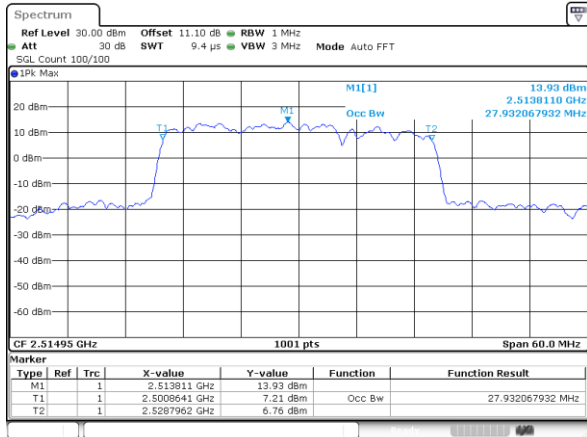

Highest Channel / 15MHz+15MHz

Date: 23.MAR.2020 18:19:29

Highest Channel / 15MHz+20MHz

Date: 23.MAR.2020 14:18:16

LTE Band 7CA

QPSK

Lowest Channel / 20MHz+10MHz

Date: 23.MAR.2020 16:24:49

Lowest Channel / 20MHz+15MHz

Date: 23.MAR.2020 14:44:56

Middle Channel / 20MHz+10MHz

Date: 23.MAR.2020 17:19:47

Middle Channel / 20MHz+15MHz

Date: 23.MAR.2020 15:03:56

Highest Channel / 20MHz+10MHz

Date: 23.MAR.2020 16:53:20