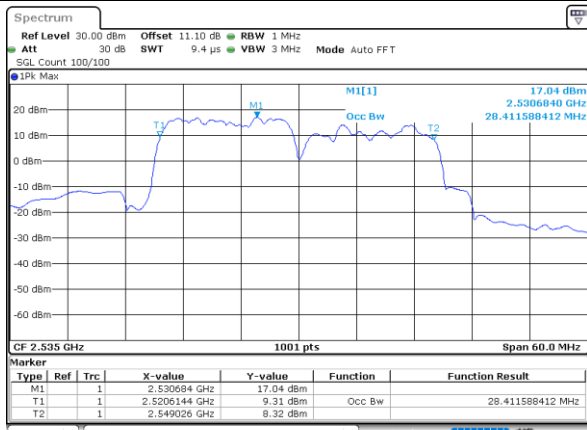

LTE Band 7CA

64QAM

Lowest Channel / 15MHz+15MHz

Date: 23_MAR_2020 13:07:36

Lowest Channel / 15MHz+20MHz

Date: 23_MAR_2020 13:29:36

Middle Channel / 15MHz+15MHz

Date: 23_MAR_2020 12:45:05

Middle Channel / 15MHz+20MHz

Date: 23_MAR_2020 13:49:01

Highest Channel / 15MHz+15MHz

Date: 23_MAR_2020 18:18:48

Highest Channel / 15MHz+20MHz

Date: 23_MAR_2020 14:17:36

LTE Band 7CA

64QAM