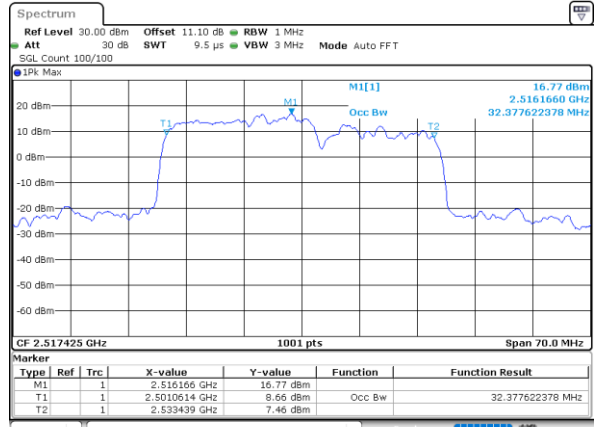

Middle Channel / 15MHz+20MHz

Date: 23_MAR_2020 13:49:01

Highest Channel / 15MHz+15MHz

Date: 23_MAR_2020 18:18:48

Highest Channel / 15MHz+20MHz

Date: 23_MAR_2020 14:17:36

LTE Band 7CA

64QAM

Lowest Channel / 20MHz+10MHz

Date: 23_MAR_2020 16:25:29

Lowest Channel / 20MHz+15MHz

Date: 23_MAR_2020 14:45:36

Middle Channel / 20MHz+10MHz

Date: 23_MAR_2020 17:20:29

Middle Channel / 20MHz+15MHz

Date: 23_MAR_2020 15:04:36