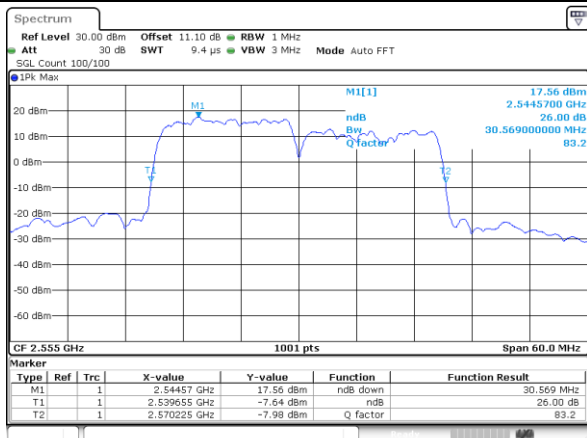

Highest Channel / 15MHz+15MHz

Date: 23_MAR_2020 18:20:08