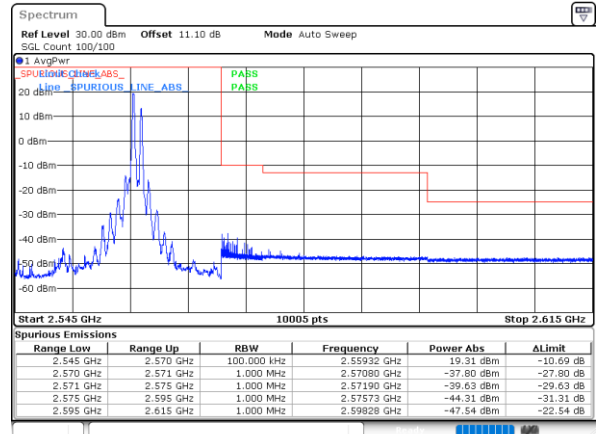

Date: 23.MAR.2020 17:39:29

Date: 23.MAR.2020 17:58:36

Lowest Band Edge / Full RB

Date: 23_MAR_2020 15:01:57

Highest Band Edge / Full RB

Date: 23_MAR_2020 15:13:02

LTE Band 7CA / 15MHz+10MHz

QPSK

Lowest Band Edge / 1RB0 and 1RB49

Highest Band Edge / 1RB0 and 1RB49

Date: 23.MAR.2020 17:32:37

Date: 23.MAR.2020 18:04:09

Lowest Band Edge / 1RB74 and 1RB0

Highest Band Edge / 1RB74 and 1RB0

Date: 23.MAR.2020 17:33:15

Date: 23.MAR.2020 18:07:24

Lowest Band Edge / Full RB

Highest Band Edge / Full RB

Date: 23.MAR.2020 17:29:20

Date: 23.MAR.2020 18:03:30

LTE Band 7CA / 15MHz+15MHz

QPSK

Lowest Band Edge / 1RB0 and 1RB74