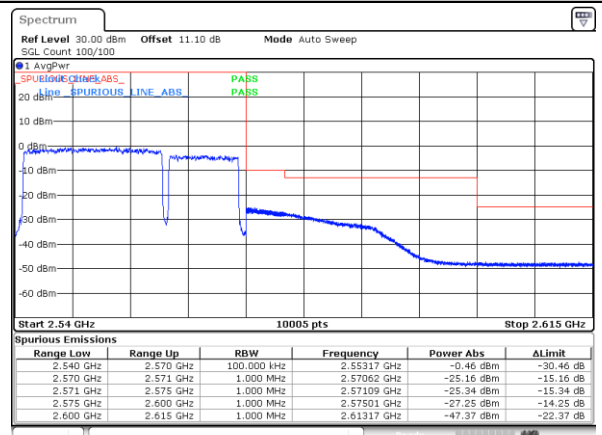

Date: 23.MAR.2020 18:23:27

Date: 23.MAR.2020 14:21:12

LTE Band 7CA / 20MHz+10MHz

QPSK

Lowest Band Edge / 1RB0 and 1RB49

Highest Band Edge / 1RB0 and 1RB49

Date: 23.MAR.2020 16:35:39

Date: 23.MAR.2020 17:00:24

Lowest Band Edge / 1RB99 and 1RB0

Highest Band Edge / 1RB99 and 1RB0

Date: 23.MAR.2020 16:37:11

Date: 23.MAR.2020 17:08:00

Lowest Band Edge / Full RB

Highest Band Edge / Full RB

Date: 23.MAR.2020 16:27:59

Date: 23.MAR.2020 16:58:53