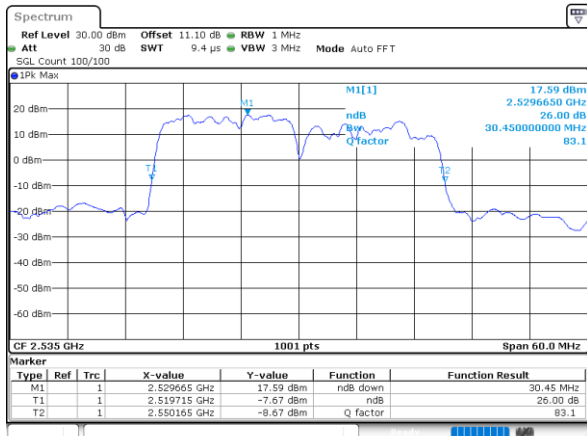

LTE Band 7CA

16QAM

Lowest Channel / 15MHz+15MHz

Date: 23_MAR_2020 13:08:15

Lowest Channel / 15MHz+20MHz

Date: 23_MAR_2020 13:10:15

Middle Channel / 15MHz+15MHz

Date: 23_MAR_2020 12:46:54

Lowest Channel / 20MHz+10MHz

Lowest Channel / 20MHz+15MHz

Middle Channel / 20MHz+10MHz

Middle Channel / 20MHz+15MHz

Highest Channel / 20MHz+10MHz

Highest Channel / 20MHz+15MHz

LTE Band 7CA

16QAM