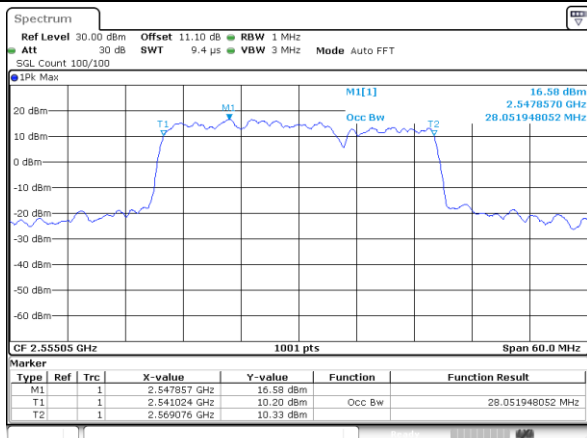

Highest Channel / 15MHz+15MHz

Date: 23.MAR.2020 18:19:29

Highest Channel / 15MHz+20MHz

Date: 23.MAR.2020 14:18:16

LTE Band 7CA

QPSK

Lowest Channel / 20MHz+10MHz

Date: 23.MAR.2020 16:24:49

Lowest Channel / 20MHz+15MHz

Date: 23.MAR.2020 14:44:56

Middle Channel / 20MHz+10MHz

Date: 23.MAR.2020 17:19:47

Middle Channel / 20MHz+15MHz

Date: 23.MAR.2020 15:03:56

Highest Channel / 20MHz+10MHz

Date: 23.MAR.2020 16:53:20

Highest Channel / 20MHz+15MHz

Date: 23.MAR.2020 15:16:51

LTE Band 7CA

QPSK

Lowest Channel / 20MHz+20MHz

N/A

Date: 23_MAR_2020 15:38:31

Middle Channel / 20MHz+20MHz