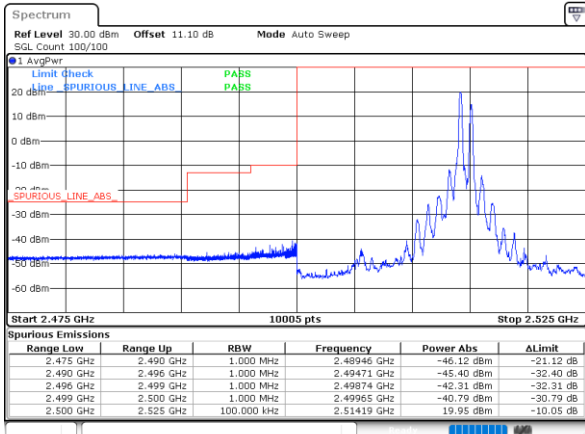

Date: 23.MAR.2020 17:39:29

Date: 23.MAR.2020 17:58:36

Lowest Band Edge / Full RB

Date: 23_MAR_2020 15:01:57

Highest Band Edge / Full RB

Date: 23_MAR_2020 15:13:02

LTE Band 7CA / 15MHz+10MHz

QPSK

Lowest Band Edge / 1RB0 and 1RB49

Highest Band Edge / 1RB0 and 1RB49

Date: 23.MAR.2020 17:32:37

Date: 23.MAR.2020 18:04:09

Lowest Band Edge / 1RB74 and 1RB0

Highest Band Edge / 1RB74 and 1RB0

Date: 23.MAR.2020 17:33:15

Date: 23.MAR.2020 18:07:24

Lowest Band Edge / Full RB

Highest Band Edge / Full RB

Date: 23.MAR.2020 17:29:20

Date: 23.MAR.2020 18:03:30

LTE Band 7CA / 15MHz+15MHz

QPSK

Lowest Band Edge / 1RB0 and 1RB74