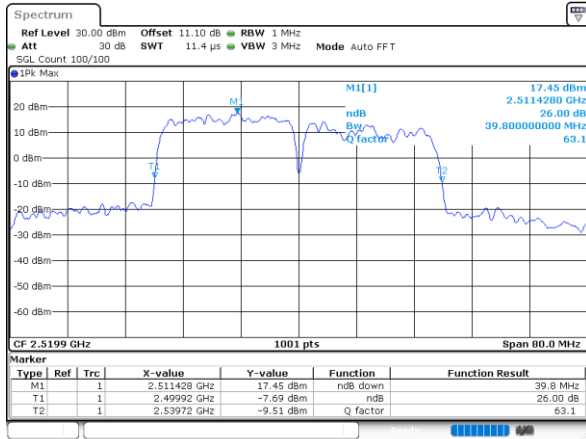

Lowest Channel / 20MHz+10MHz

Lowest Channel / 20MHz+15MHz

Middle Channel / 20MHz+10MHz

Middle Channel / 20MHz+15MHz

Highest Channel / 20MHz+10MHz

Highest Channel / 20MHz+15MHz

LTE Band 7CA

16QAM

Lowest Channel / 20MHz+20MHz

N/A

Middle Channel / 20MHz+20MHz

N/A

Highest Channel / 20MHz+20MHz

N/A

LTE Band 7CA

64QAM