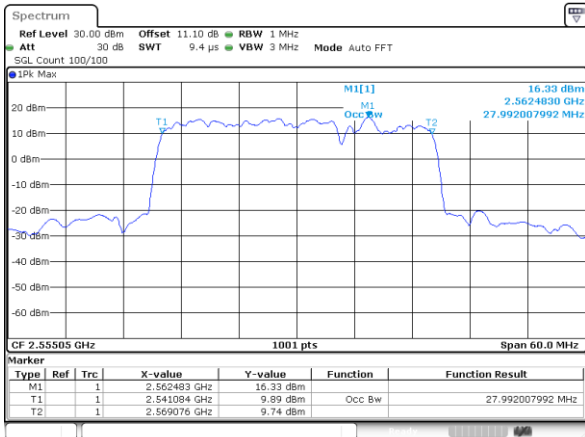

Date: 23.MAR.2020 14:11:56

LTE Band 7CA

16QAM

Lowest Channel / 20MHz+10MHz

Date: 23.MAR.2020 16:25:09

Lowest Channel / 20MHz+15MHz

Date: 23.MAR.2020 14:45:16

Middle Channel / 20MHz+10MHz

Date: 23.MAR.2020 17:20:08

Middle Channel / 20MHz+15MHz

Date: 23.MAR.2020 15:04:16

Highest Channel / 20MHz+10MHz

Date: 23.MAR.2020 16:52:59

Highest Channel / 20MHz+15MHz

Date: 23.MAR.2020 15:16:31

LTE Band 7CA