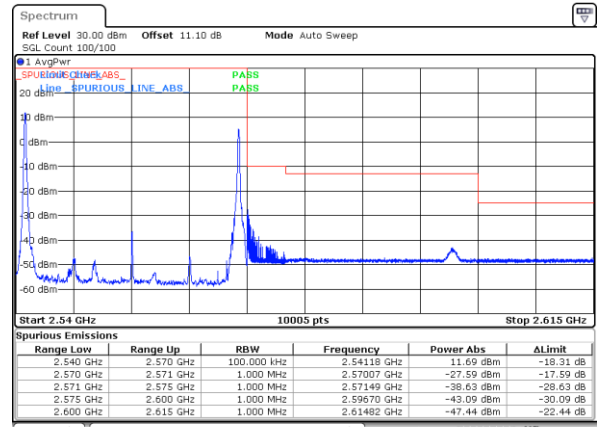

Highest Channel / 20MHz+10MHz

Date: 23_MAR_2020 16:52:39

Highest Channel / 20MHz+15MHz

Date: 23_MAR_2020 15:11:11

LTE Band 7CA

64QAM

Lowest Channel / 20MHz+20MHz

N/A

Date: 23_MAR_2020 15:39:11

Middle Channel / 20MHz+20MHz

N/A

Date: 23_MAR_2020 16:02:00

Highest Channel / 20MHz+20MHz

N/A

Date: 23_MAR_2020 17:08:36

Conducted Band Edge

LTE Band 7CA / 10MHz+20MHz

QPSK

Lowest Band Edge / 1RB0 and 1RB99

Highest Band Edge / 1RB0 and 1RB99

Date: 23.MAR.2020 17:37:57

Date: 23.MAR.2020 17:52:00

Lowest Band Edge / 1RB49 and 1RB0

Highest Band Edge / 1RB49 and 1RB0

Date: 23.MAR.2020 17:39:29

Date: 23.MAR.2020 17:58:36

Lowest Band Edge / Full RB

Date: 23_MAR_2020 15:01:57

Highest Band Edge / Full RB

Date: 23_MAR_2020 15:13:02

LTE Band 7CA / 15MHz+10MHz

QPSK