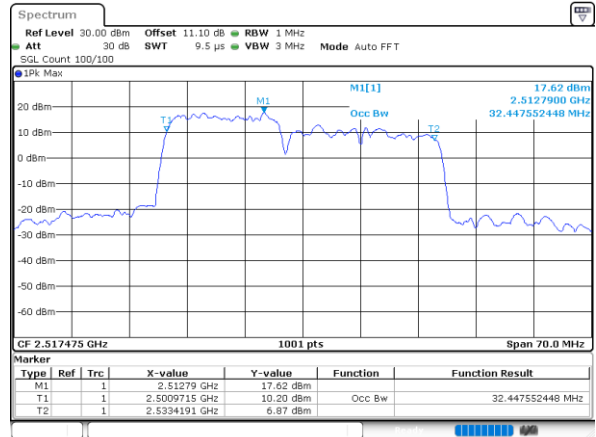

Date: 23.MAR.2020 15:27:14

Highest Channel / 15MHz+10MHz

Date: 23.MAR.2020 18:00:14

LTE Band 7CA

16QAM

Lowest Channel / 15MHz+15MHz

Date: 23.MAR.2020 13:07:16

Lowest Channel / 15MHz+20MHz