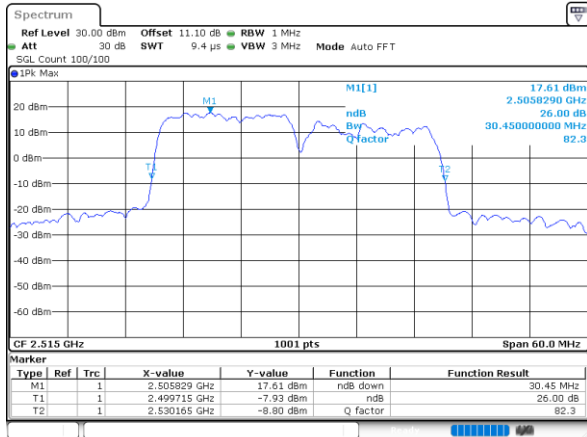

LTE Band 7CA

16QAM

Lowest Channel / 15MHz+15MHz

Date: 23_MAR_2020 13:08:15

Lowest Channel / 15MHz+20MHz

Date: 23_MAR_2020 13:10:15

Middle Channel / 15MHz+15MHz

Date: 23_MAR_2020 12:46:54

Middle Channel / 15MHz+20MHz

Date: 23_MAR_2020 13:14:54

Highest Channel / 15MHz+15MHz

Date: 23_MAR_2020 18:20:08

Highest Channel / 15MHz+20MHz

Date: 23_MAR_2020 14:18:56

LTE Band 7CA

16QAM

Lowest Channel / 20MHz+10MHz

Lowest Channel / 20MHz+15MHz

Middle Channel / 20MHz+10MHz

Middle Channel / 20MHz+15MHz

Highest Channel / 20MHz+10MHz

Highest Channel / 20MHz+15MHz

LTE Band 7CA

16QAM