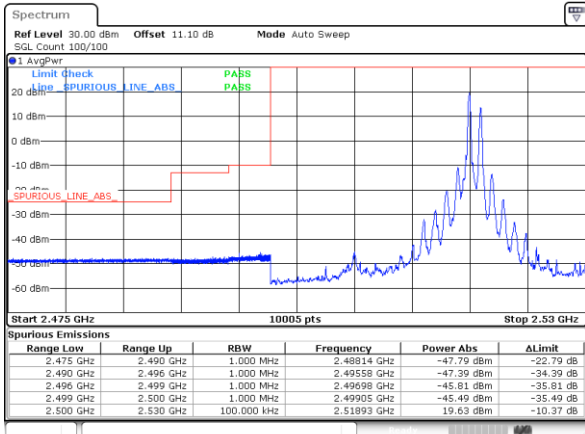

Lowest Band Edge / 1RB99 and 1RB0

Highest Band Edge / 1RB99 and 1RB0

Date: 23.MAR.2020 16:37:11

Date: 23.MAR.2020 17:08:00