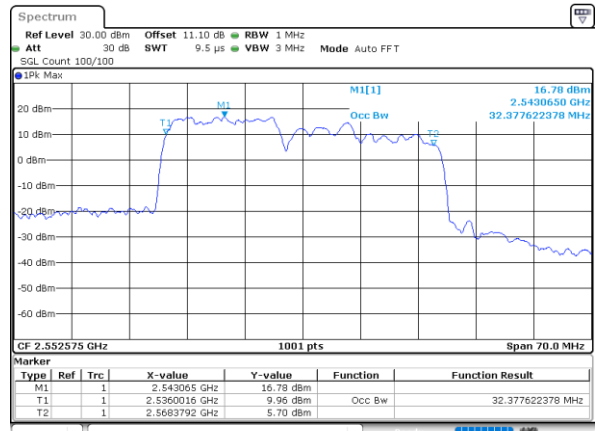

Middle Channel / 15MHz+20MHz

Date: 23_MAR_2020 13:49:01

Highest Channel / 15MHz+15MHz

Date: 23_MAR_2020 18:18:48

Highest Channel / 15MHz+20MHz

Date: 23_MAR_2020 14:17:36

LTE Band 7CA

64QAM

Lowest Channel / 20MHz+10MHz

Date: 23_MAR_2020 16:25:29

Lowest Channel / 20MHz+15MHz

Date: 23_MAR_2020 14:45:36

Middle Channel / 20MHz+10MHz

Date: 23_MAR_2020 17:20:29

Middle Channel / 20MHz+15MHz

Date: 23_MAR_2020 15:04:36