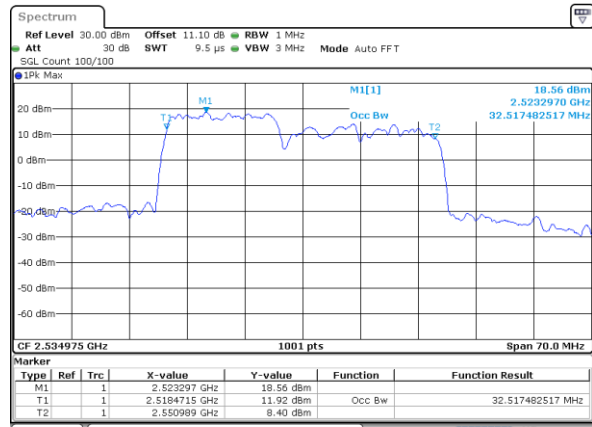

Middle Channel / 15MHz+10MHz

Date: 23.MAR.2020 17:45:44

Highest Channel / 10MHz+20MHz

Date: 23.MAR.2020 15:27:33

Highest Channel / 15MHz+10MHz

Date: 23.MAR.2020 18:00:34

LTE Band 7CA

QPSK

Lowest Channel / 15MHz+15MHz

Date: 23.MAR.2020 13:06:55

Lowest Channel / 15MHz+20MHz

Date: 23.MAR.2020 13:28:56

Middle Channel / 15MHz+15MHz

Date: 23.MAR.2020 12:45:12

Middle Channel / 15MHz+20MHz

Date: 23.MAR.2020 13:48:20

Highest Channel / 15MHz+15MHz

Date: 23.MAR.2020 18:19:29

Highest Channel / 15MHz+20MHz

Date: 23.MAR.2020 14:18:16

LTE Band 7CA

QPSK

Lowest Channel / 20MHz+10MHz

Date: 23.MAR.2020 16:24:49