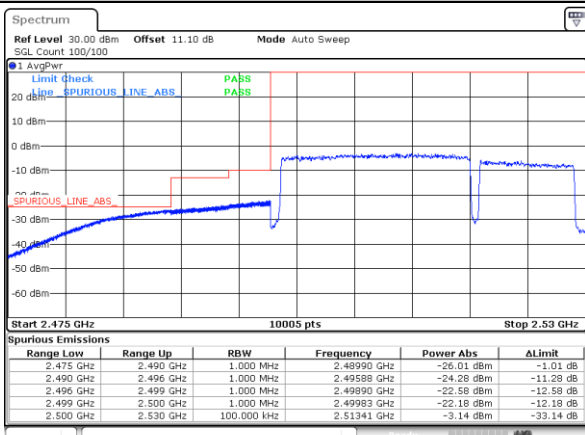

Date: 23.MAR.2020 18:23:27

Date: 23.MAR.2020 14:21:12

LTE Band 7CA / 20MHz+10MHz

QPSK

Lowest Band Edge / 1RB0 and 1RB49

Highest Band Edge / 1RB0 and 1RB49

Date: 23.MAR.2020 16:35:39

Date: 23.MAR.2020 17:00:24

Lowest Band Edge / 1RB99 and 1RB0

Highest Band Edge / 1RB99 and 1RB0

Date: 23.MAR.2020 16:37:11

Date: 23.MAR.2020 17:08:00

Lowest Band Edge / Full RB

Highest Band Edge / Full RB

Date: 23.MAR.2020 16:27:59

Date: 23.MAR.2020 16:58:53