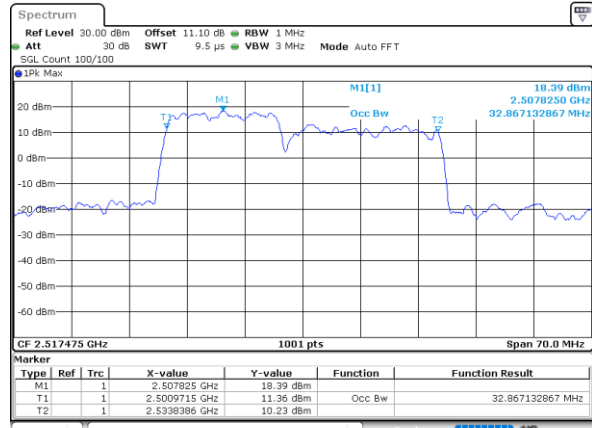

Lowest Channel / 15MHz+20MHz

Date: 23.MAR.2020 13:28:56