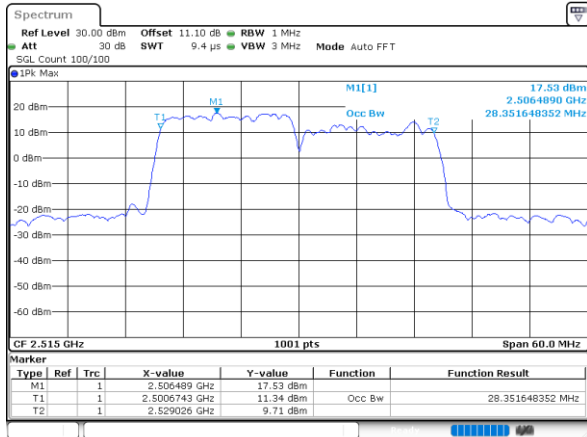

Date: 23.MAR.2020 15:27:14

Highest Channel / 15MHz+10MHz

Date: 23.MAR.2020 18:00:14

LTE Band 7CA

16QAM

Lowest Channel / 15MHz+15MHz

Date: 23.MAR.2020 13:07:16

Lowest Channel / 15MHz+20MHz

Date: 23.MAR.2020 13:12:16

Middle Channel / 15MHz+15MHz

Date: 23.MAR.2020 12:45:54

Middle Channel / 15MHz+20MHz

Date: 23.MAR.2020 13:14:41

Highest Channel / 15MHz+15MHz

Date: 23.MAR.2020 18:19:09

Highest Channel / 15MHz+20MHz