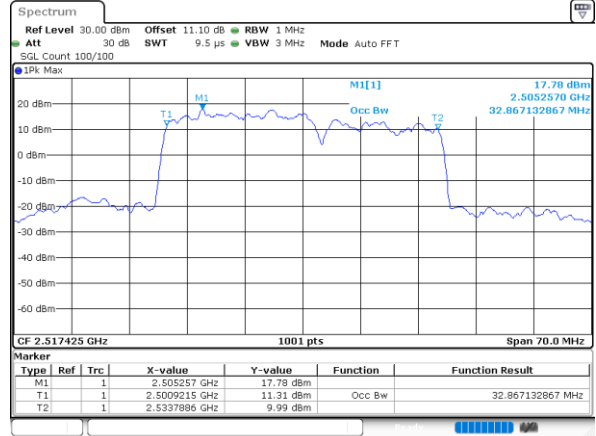

Date: 23.MAR.2020 14:11:56

LTE Band 7CA

16QAM

Lowest Channel / 20MHz+10MHz

Date: 23.MAR.2020 16:25:09

Lowest Channel / 20MHz+15MHz

Date: 23.MAR.2020 14:45:16

Middle Channel / 20MHz+10MHz

Date: 23.MAR.2020 17:20:08

Middle Channel / 20MHz+15MHz

Date: 23.MAR.2020 15:04:16

Highest Channel / 20MHz+10MHz

Date: 23.MAR.2020 16:52:59

Highest Channel / 20MHz+15MHz

Date: 23.MAR.2020 15:16:31

LTE Band 7CA