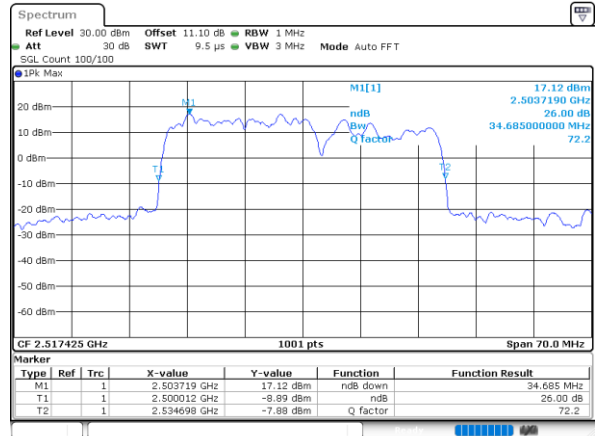

Highest Channel / 15MHz+20MHz

Date: 23_MAR_2020 14:11:16

LTE Band 7CA

64QAM

Lowest Channel / 20MHz+10MHz

Date: 23.MAR.2020 16:25:49

Lowest Channel / 20MHz+15MHz

Date: 23.MAR.2020 14:45:56