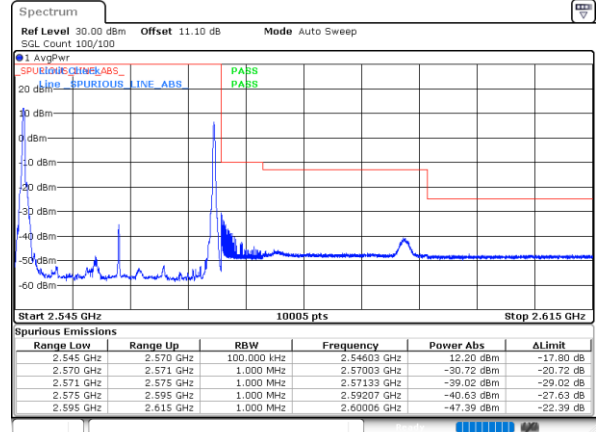

LTE Band 7CA / 10MHz+20MHz

QPSK

Lowest Band Edge / 1RB0 and 1RB99

Highest Band Edge / 1RB0 and 1RB99

Date: 23.MAR.2020 17:37:57

Date: 23.MAR.2020 17:52:00

Lowest Band Edge / 1RB49 and 1RB0

Highest Band Edge / 1RB49 and 1RB0

Date: 23.MAR.2020 17:39:29

Date: 23.MAR.2020 17:58:36

Lowest Band Edge / Full RB

Date: 23_MAR_2020 15:01:57

Highest Band Edge / Full RB

Date: 23_MAR_2020 15:13:02

LTE Band 7CA / 15MHz+10MHz

QPSK

Lowest Band Edge / 1RB0 and 1RB49

Highest Band Edge / 1RB0 and 1RB49

Date: 23.MAR.2020 17:32:37

Date: 23.MAR.2020 18:04:09

Lowest Band Edge / 1RB74 and 1RB0

Highest Band Edge / 1RB74 and 1RB0

Date: 23.MAR.2020 17:33:15