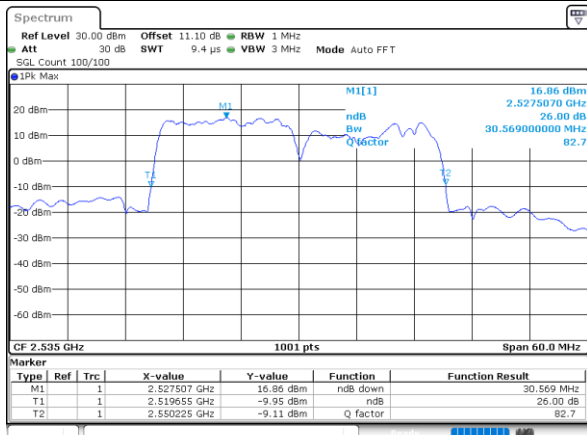

Highest Channel / 10MHz+20MHz

Date: 23.MAR.2020 15:28:31

Highest Channel / 15MHz+10MHz

Date: 23.MAR.2020 18:01:34

LTE Band 7CA

64QAM

Lowest Channel / 15MHz+15MHz

Date: 23_MAR_2020 13:07:55

Lowest Channel / 15MHz+20MHz

Date: 23_MAR_2020 13:12:55

Middle Channel / 15MHz+15MHz

Date: 23_MAR_2020 12:46:14

Middle Channel / 15MHz+20MHz

Date: 23_MAR_2020 13:14:20

Highest Channel / 15MHz+15MHz

Date: 23_MAR_2020 18:20:28