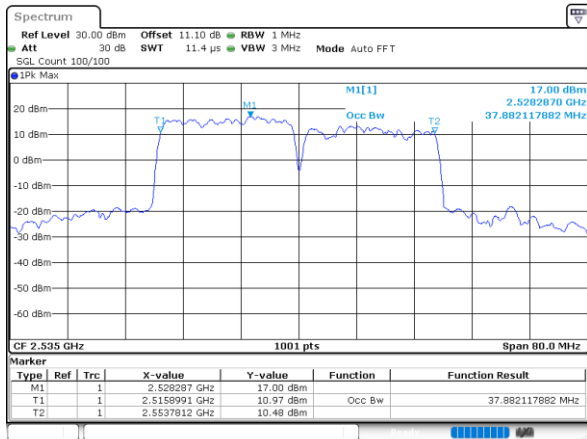

Highest Channel / 20MHz+15MHz

Date: 23.MAR.2020 15:16:51

LTE Band 7CA

QPSK

Lowest Channel / 20MHz+20MHz

N/A

Date: 23_MAR_2020 15:38:31

Middle Channel / 20MHz+20MHz

N/A

Date: 23_MAR_2020 16:01:20

Highest Channel / 20MHz+20MHz

N/A

Date: 23_MAR_2020 16:21:59

LTE Band 7CA

16QAM

Lowest Channel / 10MHz+20MHz