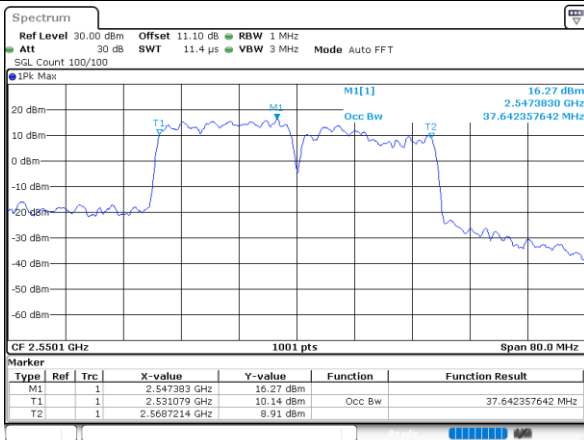

Highest Channel / 20MHz+10MHz

Date: 23_MAR_2020 16:52:39

Highest Channel / 20MHz+15MHz

Date: 23_MAR_2020 15:11:11

LTE Band 7CA

64QAM

Lowest Channel / 20MHz+20MHz

N/A

Date: 23_MAR_2020 15:39:11

Middle Channel / 20MHz+20MHz

N/A

Date: 23_MAR_2020 16:02:00

Highest Channel / 20MHz+20MHz

N/A

Date: 23_MAR_2020 17:08:36

Conducted Band Edge

LTE Band 7CA / 10MHz+20MHz

QPSK

Lowest Band Edge / 1RB0 and 1RB99

Highest Band Edge / 1RB0 and 1RB99

Date: 23.MAR.2020 17:37:57

Date: 23.MAR.2020 17:52:00

Lowest Band Edge / 1RB49 and 1RB0

Highest Band Edge / 1RB49 and 1RB0