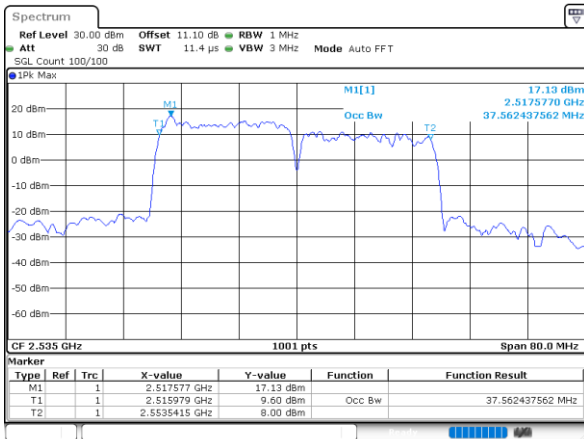

Lowest Channel / 20MHz+10MHz

Date: 23_MAR_2020 16:25:29

Lowest Channel / 20MHz+15MHz

Date: 23_MAR_2020 14:45:36

Middle Channel / 20MHz+10MHz

Date: 23_MAR_2020 17:20:29

Middle Channel / 20MHz+15MHz

Date: 23_MAR_2020 15:04:36

Highest Channel / 20MHz+10MHz

Date: 23_MAR_2020 16:52:39

Highest Channel / 20MHz+15MHz

Date: 23_MAR_2020 15:11:11

LTE Band 7CA

64QAM

Lowest Channel / 20MHz+20MHz

N/A

Date: 23_MAR_2020 15:39:11

Middle Channel / 20MHz+20MHz

N/A

Date: 23_MAR_2020 16:02:00

Highest Channel / 20MHz+20MHz

N/A

Date: 23_MAR_2020 17:08:36

Conducted Band Edge