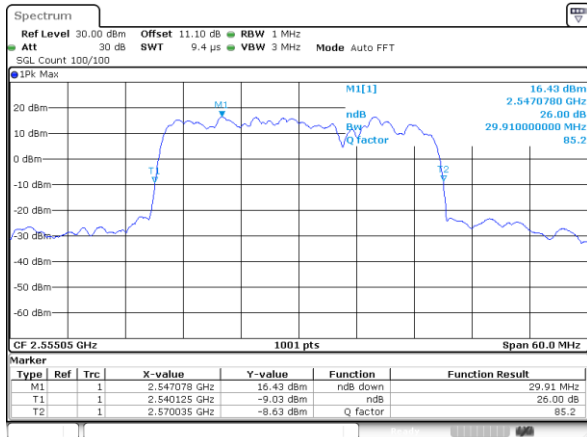

Middle Channel / 20MHz+10MHz

Date: 23.MAR.2020 17:20:48

Middle Channel / 20MHz+15MHz

Date: 23.MAR.2020 15:04:55

Highest Channel / 20MHz+10MHz

Date: 23.MAR.2020 16:54:19

Highest Channel / 20MHz+15MHz

Date: 23.MAR.2020 15:17:51