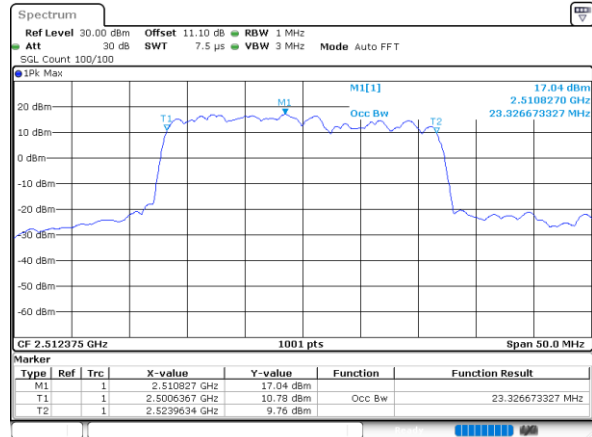

N/A

Date: 23_MAR_2020 16:21:38

LTE Band 7CA

64QAM

Lowest Channel / 10MHz+20MHz

Date: 23.MAR.2020 14:59:29

Lowest Channel / 15MHz+10MHz

Date: 23.MAR.2020 17:27:42

Middle Channel / 10MHz+20MHz

Date: 23.MAR.2020 15:58:46

Middle Channel / 15MHz+10MHz

Date: 23.MAR.2020 17:46:21

Highest Channel / 10MHz+20MHz

Date: 23.MAR.2020 15:26:54

Highest Channel / 15MHz+10MHz

Date: 23.MAR.2020 17:59:54