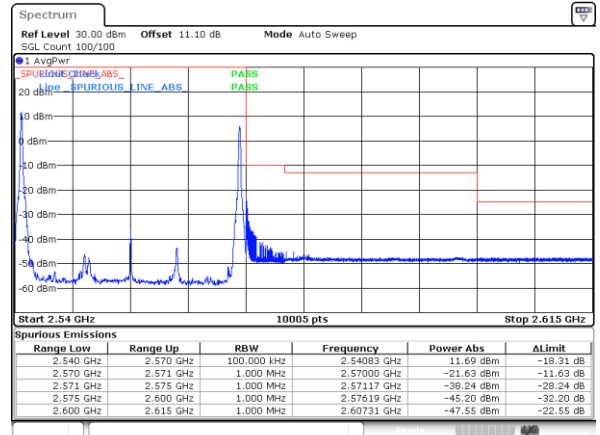

Lowest Band Edge / 1RB0 and 1RB49

Highest Band Edge / 1RB0 and 1RB49

Date: 23.MAR.2020 17:32:37

Date: 23.MAR.2020 18:04:09

Lowest Band Edge / 1RB74 and 1RB0

Highest Band Edge / 1RB74 and 1RB0

Date: 23.MAR.2020 17:33:15

Date: 23.MAR.2020 18:07:24

Lowest Band Edge / Full RB

Highest Band Edge / Full RB

Date: 23.MAR.2020 17:29:20

Date: 23.MAR.2020 18:03:30

LTE Band 7CA / 15MHz+15MHz

QPSK

Lowest Band Edge / 1RB0 and 1RB74

Highest Band Edge / 1RB0 and 1RB74

Date: 23.MAR.2020 13:12:32

Date: 23.MAR.2020 18:26:33

Lowest Band Edge / 1RB74 and 1RB0

Highest Band Edge / 1RB74 and 1RB0

Date: 23.MAR.2020 13:13:11

Date: 23.MAR.2020 18:34:09

Lowest Band Edge / Full RB

Highest Band Edge / Full RB

Date: 23.MAR.2020 13:09:14

Date: 23.MAR.2020 18:25:01

LTE Band 7CA / 15MHz+20MHz

QPSK

Lowest Band Edge / 1RB0 and 1RB99

Highest Band Edge / 1RB0 and 1RB99