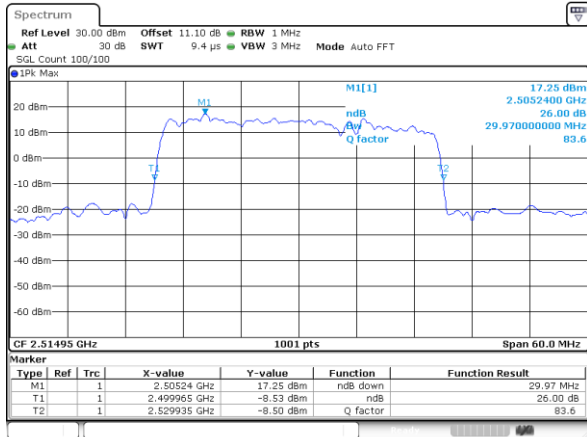

Middle Channel / 15MHz+20MHz

Date: 23_MAR_2020 13:14:54

Highest Channel / 15MHz+15MHz

Date: 23_MAR_2020 18:20:08

Highest Channel / 15MHz+20MHz

Date: 23_MAR_2020 14:18:56

LTE Band 7CA

16QAM

Lowest Channel / 20MHz+10MHz

Lowest Channel / 20MHz+15MHz

Middle Channel / 20MHz+10MHz

Middle Channel / 20MHz+15MHz

Highest Channel / 20MHz+10MHz

Highest Channel / 20MHz+15MHz

LTE Band 7CA

16QAM