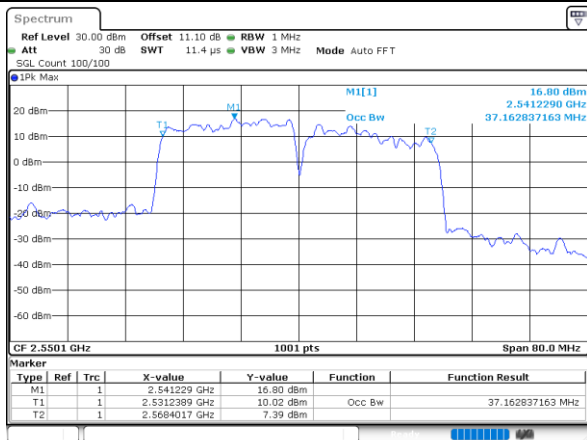

Highest Channel / 20MHz+20MHz

N/A

Date: 23_MAR_2020 16:21:38