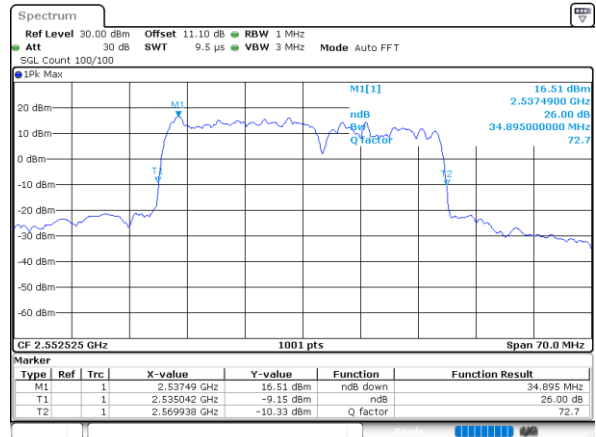

Middle Channel / 20MHz+10MHz

Date: 23.MAR.2020 17:20:48

Middle Channel / 20MHz+15MHz

Date: 23.MAR.2020 15:04:55

Highest Channel / 20MHz+10MHz

Date: 23.MAR.2020 16:54:19

Highest Channel / 20MHz+15MHz

Date: 23.MAR.2020 15:17:51