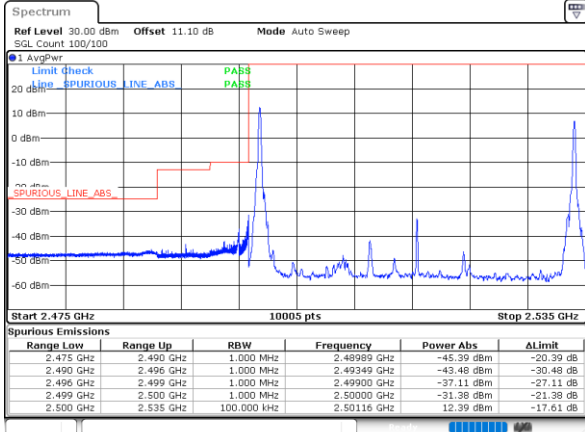

Lowest Band Edge / Full RB

Highest Band Edge / Full RB

Date: 23.MAR.2020 13:09:14

Date: 23.MAR.2020 18:25:01

LTE Band 7CA / 15MHz+20MHz

QPSK

Lowest Band Edge / 1RB0 and 1RB99

Highest Band Edge / 1RB0 and 1RB99

Date: 23.MAR.2020 13:34:32

Date: 23.MAR.2020 14:21:52

Lowest Band Edge / 1RB74 and 1RB0

Highest Band Edge / 1RB74 and 1RB0

Date: 23.MAR.2020 13:35:11

Date: 23.MAR.2020 14:25:06

Lowest Band Edge / Full RB

Highest Band Edge / Full RB

Date: 23.MAR.2020 18:23:27

Date: 23.MAR.2020 14:21:12

LTE Band 7CA / 20MHz+10MHz

QPSK

Lowest Band Edge / 1RB0 and 1RB49

Highest Band Edge / 1RB0 and 1RB49

Date: 23.MAR.2020 16:35:39

Date: 23.MAR.2020 17:00:24