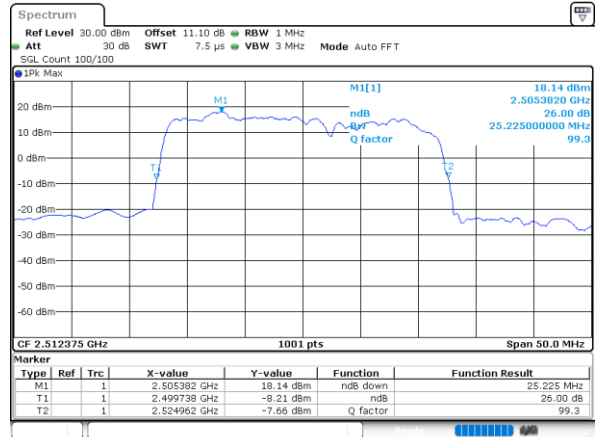

Lowest Channel / 15MHz+10MHz

Date: 23.MAR.2020 17:28:01