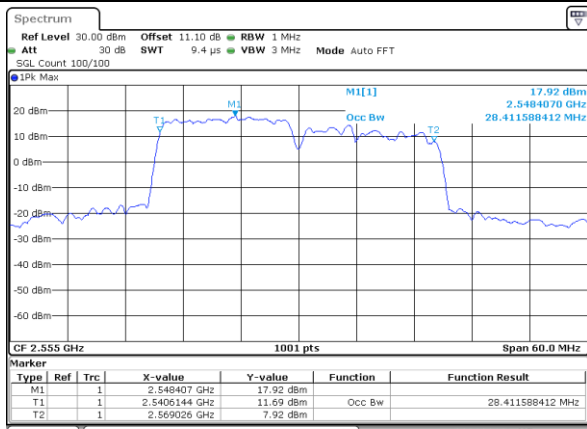

Middle Channel / 15MHz+10MHz

Date: 23.MAR.2020 17:45:44

Highest Channel / 10MHz+20MHz

Date: 23.MAR.2020 15:27:33

Highest Channel / 15MHz+10MHz

Date: 23.MAR.2020 18:00:34

LTE Band 7CA

QPSK

Lowest Channel / 15MHz+15MHz

Date: 23.MAR.2020 13:06:55

Lowest Channel / 15MHz+20MHz

Date: 23.MAR.2020 13:28:56

Middle Channel / 15MHz+15MHz

Date: 23.MAR.2020 12:45:12

Middle Channel / 15MHz+20MHz

Date: 23.MAR.2020 13:48:20

Highest Channel / 15MHz+15MHz

Date: 23.MAR.2020 18:19:29

Highest Channel / 15MHz+20MHz

Date: 23.MAR.2020 14:18:16

LTE Band 7CA

QPSK

Lowest Channel / 20MHz+10MHz

Date: 23.MAR.2020 16:24:49