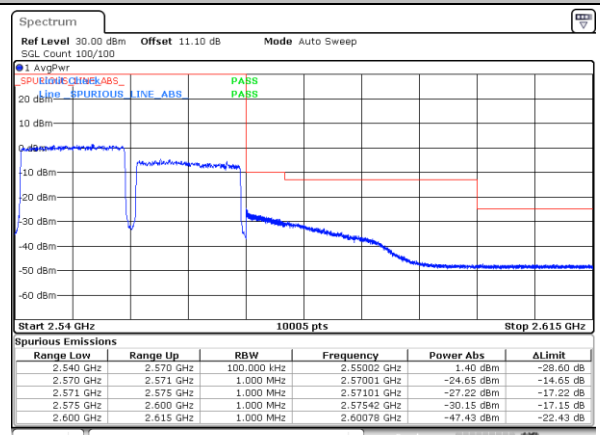

Date: 23.MAR.2020 18:07:24

Lowest Band Edge / Full RB

Highest Band Edge / Full RB

Date: 23.MAR.2020 17:29:20

Date: 23.MAR.2020 18:03:30

LTE Band 7CA / 15MHz+15MHz

QPSK

Lowest Band Edge / 1RB0 and 1RB74

Highest Band Edge / 1RB0 and 1RB74

Date: 23.MAR.2020 13:12:32

Date: 23.MAR.2020 18:26:33

Lowest Band Edge / 1RB74 and 1RB0

Highest Band Edge / 1RB74 and 1RB0

Date: 23.MAR.2020 13:13:11

Date: 23.MAR.2020 18:34:09

Lowest Band Edge / Full RB

Highest Band Edge / Full RB

Date: 23.MAR.2020 13:09:14

Date: 23.MAR.2020 18:25:01

LTE Band 7CA / 15MHz+20MHz

QPSK

Lowest Band Edge / 1RB0 and 1RB99

Highest Band Edge / 1RB0 and 1RB99