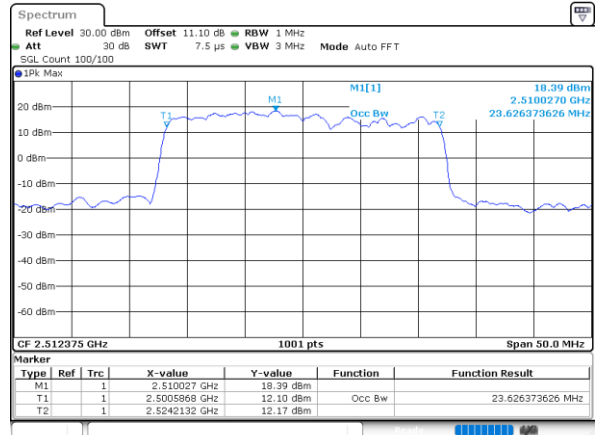

Mode	LTE Band 7CA : 99%OBW(MHz)			
64QAM				
BW	10MHz+20MHz	15MHz+10MHz	15MHz+15MHz	15MHz+20MHz
Lowest CH	27.33	23.33	28.53	32.59
Middle CH	28.23	23.23	28.41	32.87
Highest CH	27.57	23.18	28.35	32.38
BW	20MHz+10MHz	20MHz+15MHz	20MHz+20MHz	N/A
Lowest CH	27.81	32.38	37.48	-
Middle CH	27.93	32.52	37.56	-
Highest CH	27.63	32.52	37.64	-

LTE Band 7CA

QPSK

Lowest Channel / 10MHz+20MHz

Date: 23.MAR.2020 14:58:50

Lowest Channel / 15MHz+10MHz

Date: 23.MAR.2020 17:27:01

Middle Channel / 10MHz+20MHz

Date: 23.MAR.2020 15:58:07

Middle Channel / 15MHz+10MHz

Date: 23.MAR.2020 17:45:44

Highest Channel / 10MHz+20MHz

Date: 23.MAR.2020 15:27:33

Highest Channel / 15MHz+10MHz

Date: 23.MAR.2020 18:00:34

LTE Band 7CA

QPSK