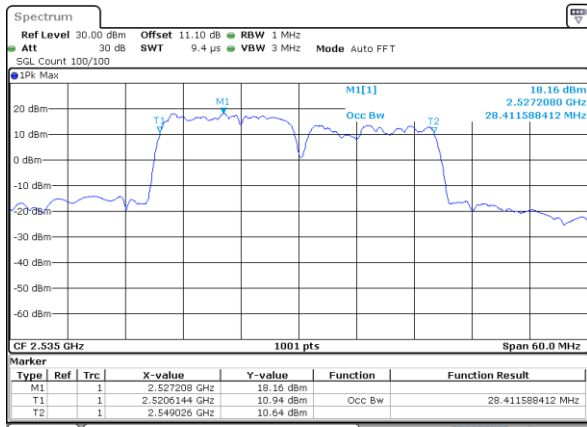

Lowest Channel / 15MHz+15MHz

Date: 23.MAR.2020 13:06:55

Lowest Channel / 15MHz+20MHz

Date: 23.MAR.2020 13:28:56

Middle Channel / 15MHz+15MHz

Date: 23.MAR.2020 12:45:12

Middle Channel / 15MHz+20MHz

Date: 23.MAR.2020 13:48:20

Highest Channel / 15MHz+15MHz

Date: 23.MAR.2020 18:19:29

Highest Channel / 15MHz+20MHz

Date: 23.MAR.2020 14:18:16

LTE Band 7CA

QPSK

Lowest Channel / 20MHz+10MHz

Date: 23.MAR.2020 16:24:49