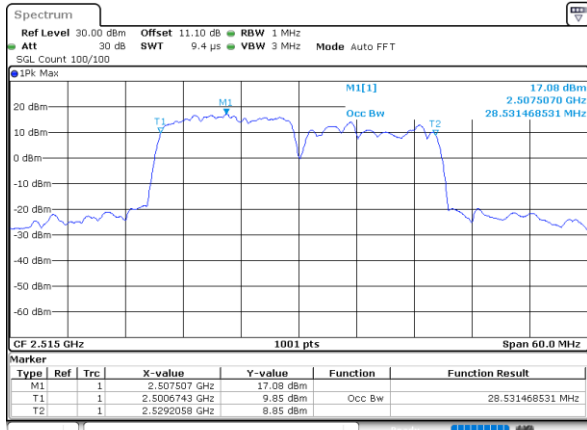

LTE Band 7CA

64QAM

Lowest Channel / 15MHz+15MHz

Date: 23_MAR_2020 13:07:36