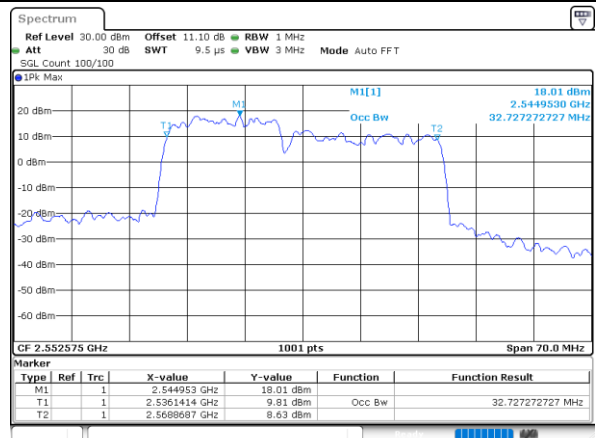

Date: 23.MAR.2020 15:27:14

Highest Channel / 15MHz+10MHz

Date: 23.MAR.2020 18:00:14

LTE Band 7CA

16QAM

Lowest Channel / 15MHz+15MHz

Date: 23.MAR.2020 13:07:16

Lowest Channel / 15MHz+20MHz

Date: 23.MAR.2020 13:12:16

Middle Channel / 15MHz+15MHz

Date: 23.MAR.2020 12:45:54

Middle Channel / 15MHz+20MHz

Date: 23.MAR.2020 13:14:41

Highest Channel / 15MHz+15MHz

Date: 23.MAR.2020 18:19:09

Highest Channel / 15MHz+20MHz

Date: 23.MAR.2020 14:11:56

LTE Band 7CA

16QAM

Lowest Channel / 20MHz+10MHz

Date: 23.MAR.2020 16:25:09

Lowest Channel / 20MHz+15MHz

Date: 23.MAR.2020 14:45:16

Middle Channel / 20MHz+10MHz