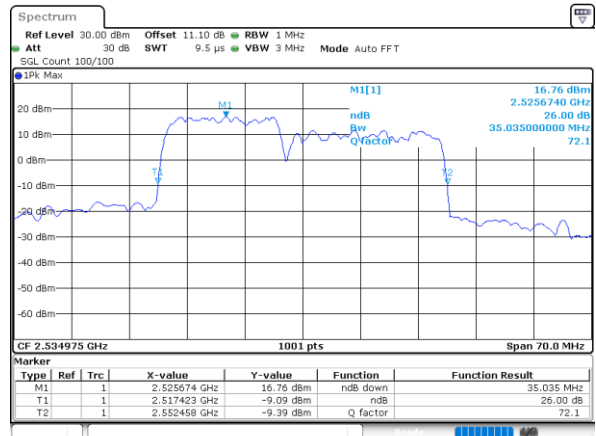

Middle Channel / 15MHz+20MHz

Date: 23_MAR_2020 13:14:54