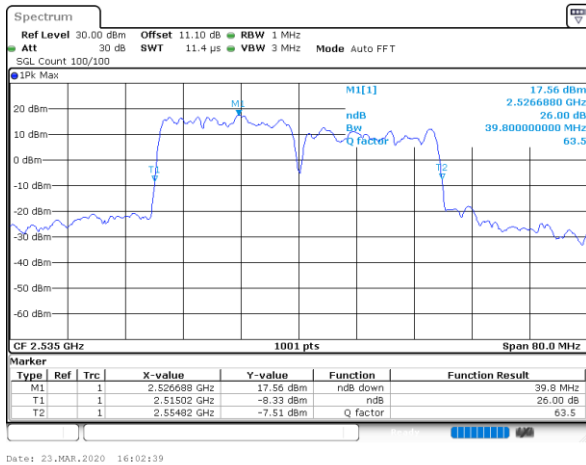

Lowest Channel / 20MHz+10MHz

Lowest Channel / 20MHz+15MHz

Middle Channel / 20MHz+10MHz

Middle Channel / 20MHz+15MHz

Highest Channel / 20MHz+10MHz

Highest Channel / 20MHz+15MHz

LTE Band 7CA

16QAM

Lowest Channel / 20MHz+20MHz

N/A

Middle Channel / 20MHz+20MHz

N/A

Highest Channel / 20MHz+20MHz

N/A

LTE Band 7CA

64QAM