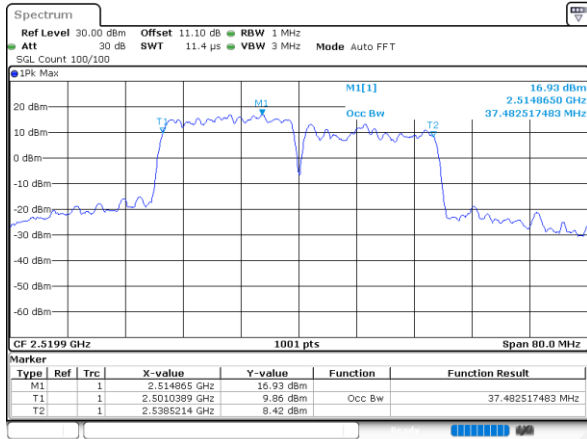

LTE Band 7CA

16QAM

Lowest Channel / 20MHz+20MHz

N/A

Date: 23_MAR_2020 15:38:51