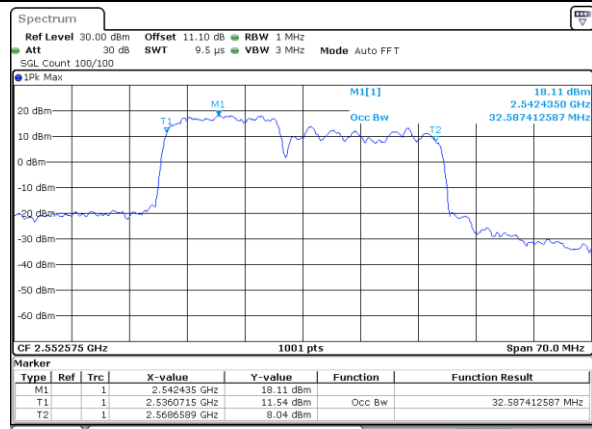

Middle Channel / 15MHz+10MHz

Date: 23.MAR.2020 17:45:44

Highest Channel / 10MHz+20MHz

Date: 23.MAR.2020 15:27:33

Highest Channel / 15MHz+10MHz

Date: 23.MAR.2020 18:00:34

LTE Band 7CA

QPSK

Lowest Channel / 15MHz+15MHz

Date: 23.MAR.2020 13:06:55

Lowest Channel / 15MHz+20MHz

Date: 23.MAR.2020 13:28:56

Middle Channel / 15MHz+15MHz

Date: 23.MAR.2020 12:45:12

Middle Channel / 15MHz+20MHz

Date: 23.MAR.2020 13:48:20

Highest Channel / 15MHz+15MHz

Date: 23.MAR.2020 18:19:29

Highest Channel / 15MHz+20MHz

Date: 23.MAR.2020 14:18:16

LTE Band 7CA

QPSK

Lowest Channel / 20MHz+10MHz

Date: 23.MAR.2020 16:24:49