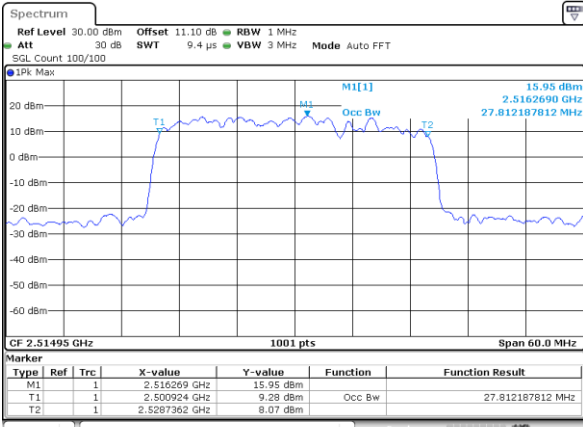

LTE Band 7CA

64QAM

Lowest Channel / 20MHz+10MHz

Date: 23_MAR_2020 16:25:29