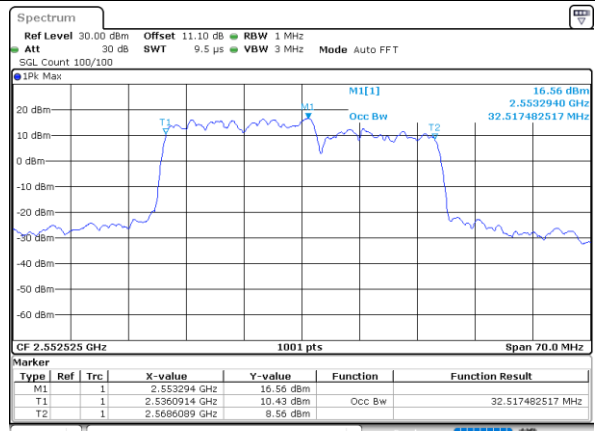

Middle Channel / 15MHz+20MHz

Date: 23_MAR_2020 13:49:01

Highest Channel / 15MHz+15MHz

Date: 23_MAR_2020 18:18:48

Highest Channel / 15MHz+20MHz

Date: 23_MAR_2020 14:17:36

LTE Band 7CA

64QAM

Lowest Channel / 20MHz+10MHz

Date: 23_MAR_2020 16:25:29

Lowest Channel / 20MHz+15MHz

Date: 23_MAR_2020 14:45:36

Middle Channel / 20MHz+10MHz

Date: 23_MAR_2020 17:20:29

Middle Channel / 20MHz+15MHz

Date: 23_MAR_2020 15:04:36

Highest Channel / 20MHz+10MHz

Date: 23_MAR_2020 16:52:39

Highest Channel / 20MHz+15MHz

Date: 23_MAR_2020 15:11:11

LTE Band 7CA

64QAM

Lowest Channel / 20MHz+20MHz

N/A