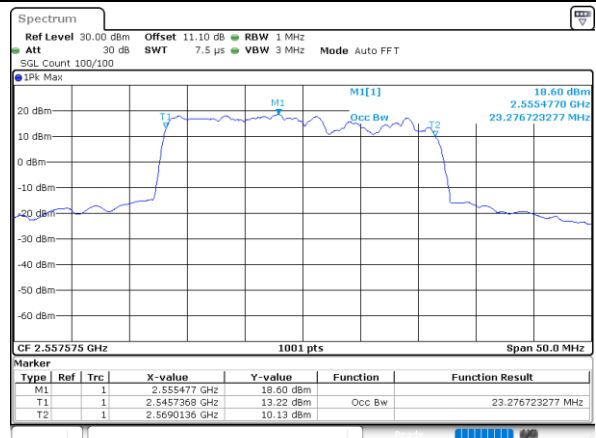

LTE Band 7CA

QPSK

Lowest Channel / 10MHz+20MHz

Date: 23.MAR.2020 14:58:50

Lowest Channel / 15MHz+10MHz

Date: 23.MAR.2020 17:27:01

Middle Channel / 10MHz+20MHz

Date: 23.MAR.2020 15:58:07

Middle Channel / 15MHz+10MHz

Date: 23.MAR.2020 17:45:44

Highest Channel / 10MHz+20MHz

Date: 23.MAR.2020 15:27:33

Highest Channel / 15MHz+10MHz

Date: 23.MAR.2020 18:00:34

LTE Band 7CA

QPSK