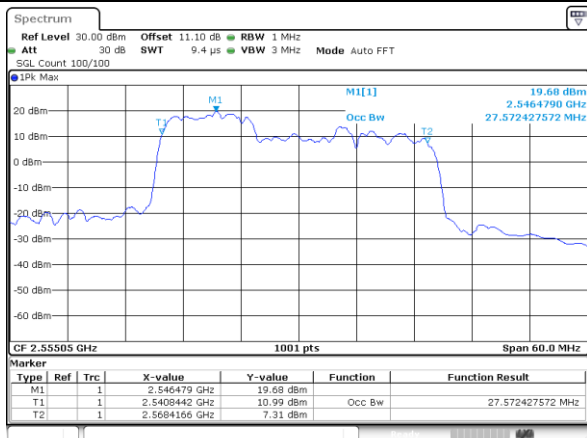

Mode	LTE Band 7CA : 99%OBW(MHz)			
64QAM				
BW	10MHz+20MHz	15MHz+10MHz	15MHz+15MHz	15MHz+20MHz
Lowest CH	27.33	23.33	28.53	32.59
Middle CH	28.23	23.23	28.41	32.87
Highest CH	27.57	23.18	28.35	32.38
BW	20MHz+10MHz	20MHz+15MHz	20MHz+20MHz	N/A
Lowest CH	27.81	32.38	37.48	-
Middle CH	27.93	32.52	37.56	-
Highest CH	27.63	32.52	37.64	-

LTE Band 7CA

QPSK

Lowest Channel / 10MHz+20MHz

Date: 23.MAR.2020 14:58:50

Lowest Channel / 15MHz+10MHz

Date: 23.MAR.2020 17:27:01

Middle Channel / 10MHz+20MHz

Date: 23.MAR.2020 15:58:07

Middle Channel / 15MHz+10MHz

Date: 23.MAR.2020 17:45:44

Highest Channel / 10MHz+20MHz

Date: 23.MAR.2020 15:27:33

Highest Channel / 15MHz+10MHz

Date: 23.MAR.2020 18:00:34

LTE Band 7CA

QPSK