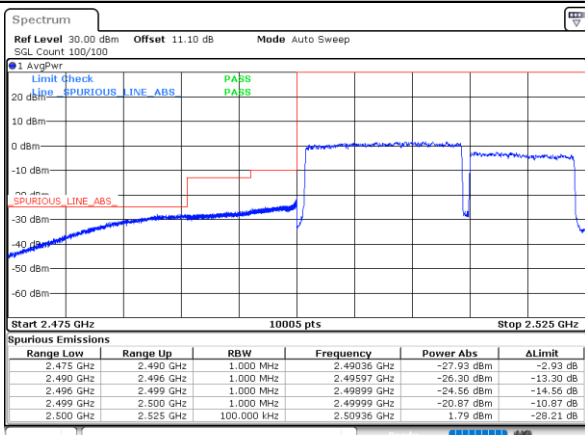

Date: 23.MAR.2020 17:39:29

Date: 23.MAR.2020 17:58:36

Lowest Band Edge / Full RB

Date: 23_MAR_2020 15:01:57

Highest Band Edge / Full RB

Date: 23_MAR_2020 15:13:02

LTE Band 7CA / 15MHz+10MHz

QPSK

Lowest Band Edge / 1RB0 and 1RB49

Highest Band Edge / 1RB0 and 1RB49

Date: 23.MAR.2020 17:32:37

Date: 23.MAR.2020 18:04:09

Lowest Band Edge / 1RB74 and 1RB0

Highest Band Edge / 1RB74 and 1RB0

Date: 23.MAR.2020 17:33:15

Date: 23.MAR.2020 18:07:24

Lowest Band Edge / Full RB

Highest Band Edge / Full RB

Date: 23.MAR.2020 17:29:20

Date: 23.MAR.2020 18:03:30

LTE Band 7CA / 15MHz+15MHz

QPSK

Lowest Band Edge / 1RB0 and 1RB74