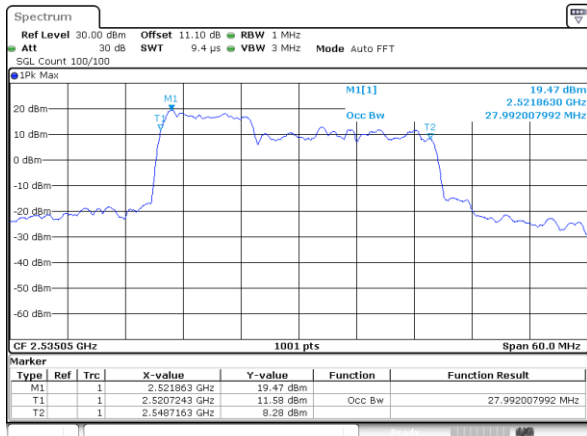

Mode	LTE Band 7CA : 99%OBW(MHz)			
64QAM				
BW	10MHz+20MHz	15MHz+10MHz	15MHz+15MHz	15MHz+20MHz
Lowest CH	27.33	23.33	28.53	32.59
Middle CH	28.23	23.23	28.41	32.87
Highest CH	27.57	23.18	28.35	32.38
BW	20MHz+10MHz	20MHz+15MHz	20MHz+20MHz	N/A
Lowest CH	27.81	32.38	37.48	-
Middle CH	27.93	32.52	37.56	-
Highest CH	27.63	32.52	37.64	-

LTE Band 7CA

QPSK

Lowest Channel / 10MHz+20MHz

Date: 23.MAR.2020 14:58:50

Lowest Channel / 15MHz+10MHz

Date: 23.MAR.2020 17:27:01

Middle Channel / 10MHz+20MHz

Date: 23.MAR.2020 15:58:07

Middle Channel / 15MHz+10MHz

Date: 23.MAR.2020 17:45:44

Highest Channel / 10MHz+20MHz

Date: 23.MAR.2020 15:27:33

Highest Channel / 15MHz+10MHz

Date: 23.MAR.2020 18:00:34

LTE Band 7CA

QPSK