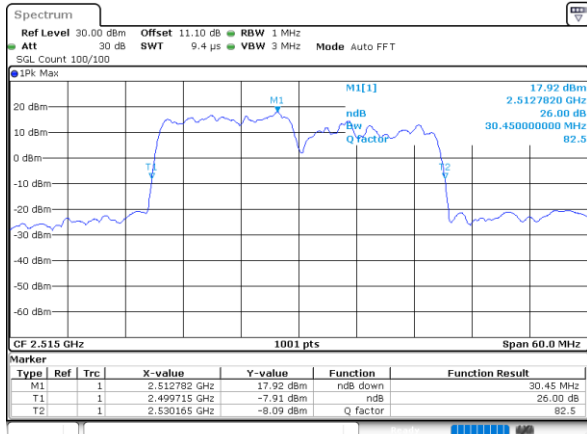

Highest Channel / 10MHz+20MHz

Date: 23.MAR.2020 15:28:31

Highest Channel / 15MHz+10MHz

Date: 23.MAR.2020 18:01:34

LTE Band 7CA

64QAM

Lowest Channel / 15MHz+15MHz

Date: 23_MAR_2020 13:07:55

Lowest Channel / 15MHz+20MHz

Date: 23_MAR_2020 13:12:55

Middle Channel / 15MHz+15MHz

Date: 23_MAR_2020 12:46:14

Middle Channel / 15MHz+20MHz

Date: 23_MAR_2020 13:14:20

Highest Channel / 15MHz+15MHz

Date: 23_MAR_2020 18:20:28