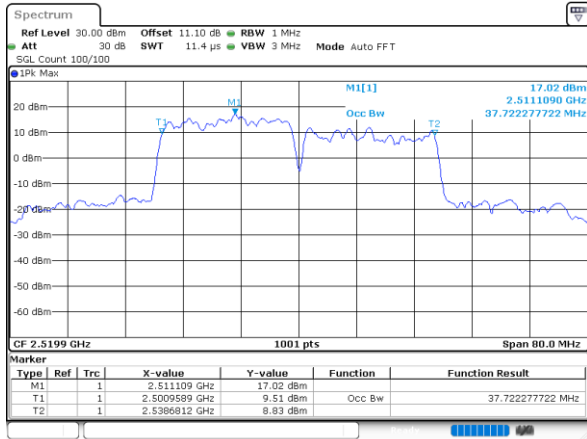

Highest Channel / 20MHz+15MHz

Date: 23.MAR.2020 15:16:51

LTE Band 7CA

QPSK

Lowest Channel / 20MHz+20MHz

N/A

Date: 23_MAR_2020 15:38:31

Middle Channel / 20MHz+20MHz