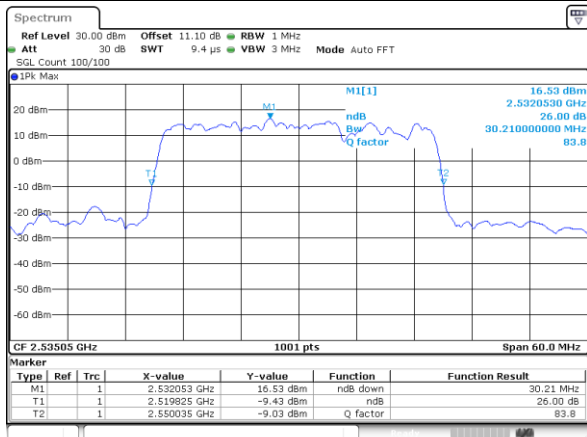

Middle Channel / 20MHz+10MHz

Date: 23.MAR.2020 17:20:48