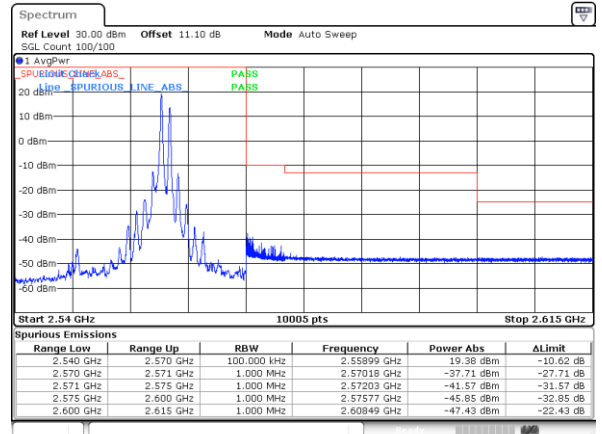

Lowest Band Edge / Full RB

Highest Band Edge / Full RB

Date: 23.MAR.2020 13:09:14

Date: 23.MAR.2020 18:25:01

LTE Band 7CA / 15MHz+20MHz

QPSK

Lowest Band Edge / 1RB0 and 1RB99

Highest Band Edge / 1RB0 and 1RB99

Date: 23.MAR.2020 13:34:32

Date: 23.MAR.2020 14:21:52

Lowest Band Edge / 1RB74 and 1RB0

Highest Band Edge / 1RB74 and 1RB0

Date: 23.MAR.2020 13:35:11

Date: 23.MAR.2020 14:25:06

Lowest Band Edge / Full RB

Highest Band Edge / Full RB

Date: 23.MAR.2020 18:23:27

Date: 23.MAR.2020 14:21:12

LTE Band 7CA / 20MHz+10MHz

QPSK

Lowest Band Edge / 1RB0 and 1RB49

Highest Band Edge / 1RB0 and 1RB49

Date: 23.MAR.2020 16:35:39

Date: 23.MAR.2020 17:00:24

Lowest Band Edge / 1RB99 and 1RB0

Highest Band Edge / 1RB99 and 1RB0

Date: 23.MAR.2020 16:37:11

Date: 23.MAR.2020 17:08:00

Lowest Band Edge / Full RB

Highest Band Edge / Full RB

Date: 23.MAR.2020 16:27:59

Date: 23.MAR.2020 16:58:53