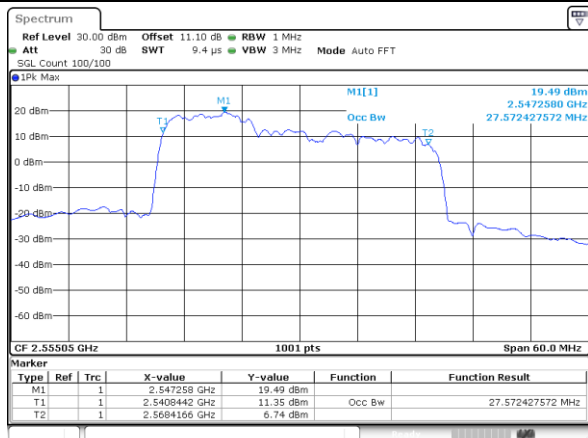

Middle Channel / 10MHz+20MHz

Date: 23.MAR.2020 15:58:46

Middle Channel / 15MHz+10MHz

Date: 23.MAR.2020 17:46:21

Highest Channel / 10MHz+20MHz

Date: 23.MAR.2020 15:26:54

Highest Channel / 15MHz+10MHz

Date: 23.MAR.2020 17:59:54