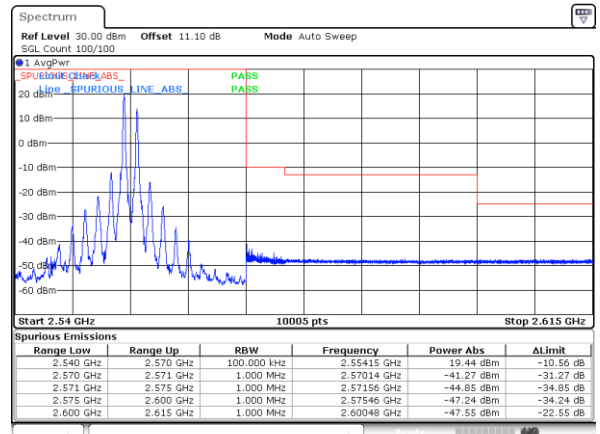

Date: 23.MAR.2020 18:07:24

Lowest Band Edge / Full RB

Highest Band Edge / Full RB

Date: 23.MAR.2020 17:29:20

Date: 23.MAR.2020 18:03:30

LTE Band 7CA / 15MHz+15MHz

QPSK

Lowest Band Edge / 1RB0 and 1RB74

Highest Band Edge / 1RB0 and 1RB74

Date: 23.MAR.2020 13:12:32

Date: 23.MAR.2020 18:26:33

Lowest Band Edge / 1RB74 and 1RB0

Highest Band Edge / 1RB74 and 1RB0

Date: 23.MAR.2020 13:13:11

Date: 23.MAR.2020 18:34:09

Lowest Band Edge / Full RB

Highest Band Edge / Full RB

Date: 23.MAR.2020 13:09:14

Date: 23.MAR.2020 18:25:01

LTE Band 7CA / 15MHz+20MHz

QPSK

Lowest Band Edge / 1RB0 and 1RB99

Highest Band Edge / 1RB0 and 1RB99