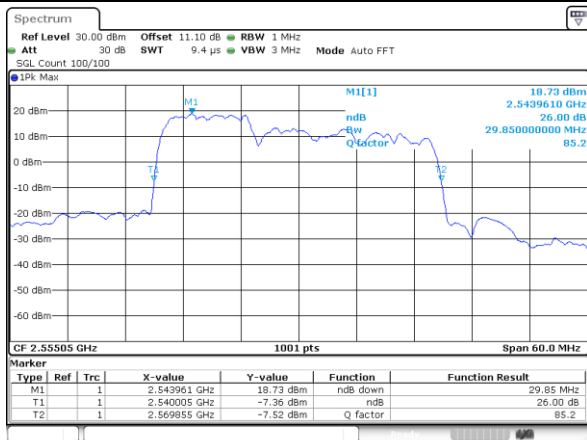

Highest Channel / 10MHz+20MHz

Date: 23.MAR.2020 15:28:31