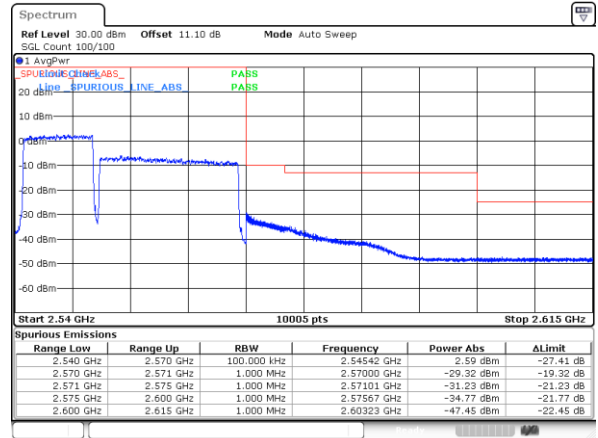

LTE Band 7CA / 10MHz+20MHz

QPSK

Lowest Band Edge / 1RB0 and 1RB99

Highest Band Edge / 1RB0 and 1RB99

Date: 23.MAR.2020 17:37:57

Date: 23.MAR.2020 17:52:00

Lowest Band Edge / 1RB49 and 1RB0

Highest Band Edge / 1RB49 and 1RB0

Date: 23.MAR.2020 17:39:29

Date: 23.MAR.2020 17:58:36

Lowest Band Edge / Full RB

Date: 23_MAR_2020 15:01:57

Highest Band Edge / Full RB

Date: 23_MAR_2020 15:13:02

LTE Band 7CA / 15MHz+10MHz

QPSK

Lowest Band Edge / 1RB0 and 1RB49

Highest Band Edge / 1RB0 and 1RB49

Date: 23.MAR.2020 17:32:37

Date: 23.MAR.2020 18:04:09

Lowest Band Edge / 1RB74 and 1RB0

Highest Band Edge / 1RB74 and 1RB0

Date: 23.MAR.2020 17:33:15

Date: 23.MAR.2020 18:07:24

Lowest Band Edge / Full RB

Highest Band Edge / Full RB

Date: 23.MAR.2020 17:29:20

Date: 23.MAR.2020 18:03:30

LTE Band 7CA / 15MHz+15MHz

QPSK

Lowest Band Edge / 1RB0 and 1RB74