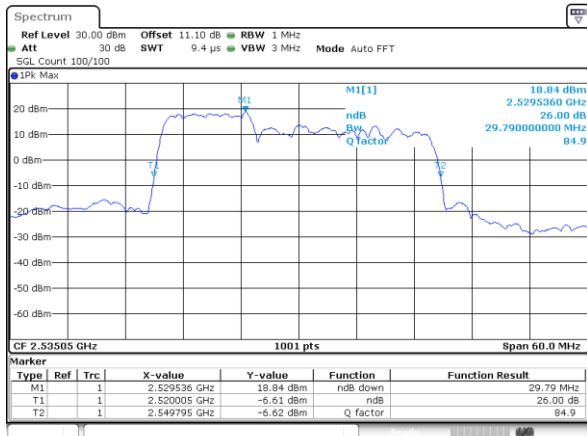

Lowest Channel / 20MHz+20MHz

N/A

Middle Channel / 20MHz+20MHz

N/A

Highest Channel / 20MHz+20MHz

N/A

LTE Band 7CA

64QAM

Lowest Channel / 10MHz+20MHz

Date: 23.MAR.2020 14:59:48

Lowest Channel / 15MHz+10MHz

Date: 23.MAR.2020 17:28:01

Middle Channel / 10MHz+20MHz

Date: 23.MAR.2020 15:59:05

Middle Channel / 15MHz+10MHz

Date: 23.MAR.2020 17:46:44

Highest Channel / 10MHz+20MHz

Date: 23.MAR.2020 15:28:31

Highest Channel / 15MHz+10MHz

Date: 23.MAR.2020 18:01:34

LTE Band 7CA

64QAM

Lowest Channel / 15MHz+15MHz

Date: 23_MAR_2020 13:07:55