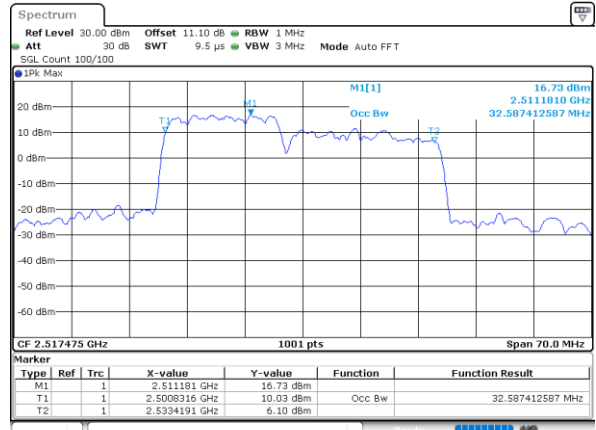

Middle Channel / 10MHz+20MHz

Date: 23.MAR.2020 15:58:46

Middle Channel / 15MHz+10MHz

Date: 23.MAR.2020 17:46:21

Highest Channel / 10MHz+20MHz

Date: 23.MAR.2020 15:26:54

Highest Channel / 15MHz+10MHz

Date: 23.MAR.2020 17:59:54

LTE Band 7CA

64QAM

Lowest Channel / 15MHz+15MHz

Date: 23_MAR_2020 13:07:36

Lowest Channel / 15MHz+20MHz

Date: 23_MAR_2020 13:29:36

Middle Channel / 15MHz+15MHz

Date: 23_MAR_2020 12:45:05

Middle Channel / 15MHz+20MHz

Date: 23_MAR_2020 13:49:01

Highest Channel / 15MHz+15MHz

Date: 23_MAR_2020 18:18:48

Highest Channel / 15MHz+20MHz

Date: 23_MAR_2020 14:17:36

LTE Band 7CA

64QAM