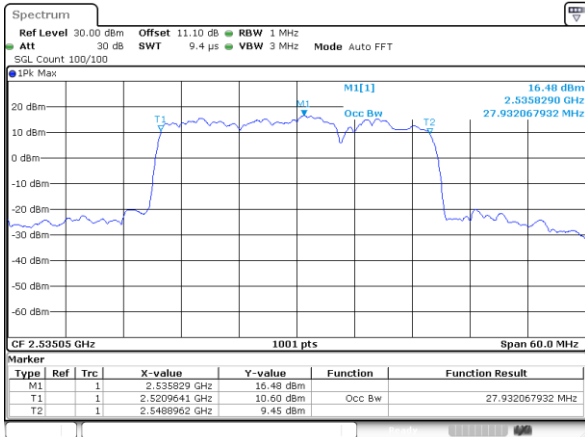

Date: 23.MAR.2020 14:11:56

LTE Band 7CA

16QAM

Lowest Channel / 20MHz+10MHz

Date: 23.MAR.2020 16:25:09

Lowest Channel / 20MHz+15MHz

Date: 23.MAR.2020 14:45:16

Middle Channel / 20MHz+10MHz

Date: 23.MAR.2020 17:20:08

Middle Channel / 20MHz+15MHz

Date: 23.MAR.2020 15:04:16

Highest Channel / 20MHz+10MHz

Date: 23.MAR.2020 16:52:59

Highest Channel / 20MHz+15MHz

Date: 23.MAR.2020 15:16:31

LTE Band 7CA