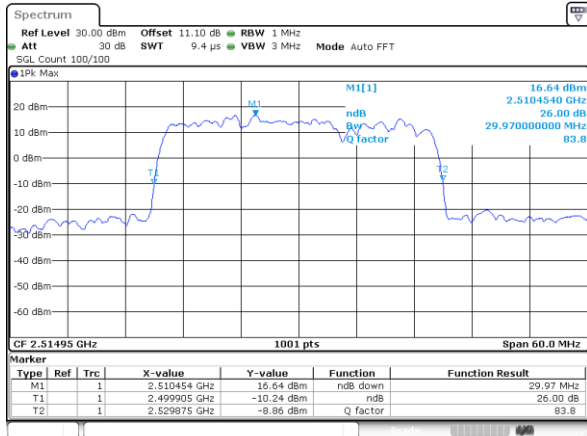

Highest Channel / 15MHz+20MHz

Date: 23_MAR_2020 14:11:16

LTE Band 7CA

64QAM

Lowest Channel / 20MHz+10MHz

Date: 23.MAR.2020 16:25:49

Lowest Channel / 20MHz+15MHz

Date: 23.MAR.2020 14:45:56