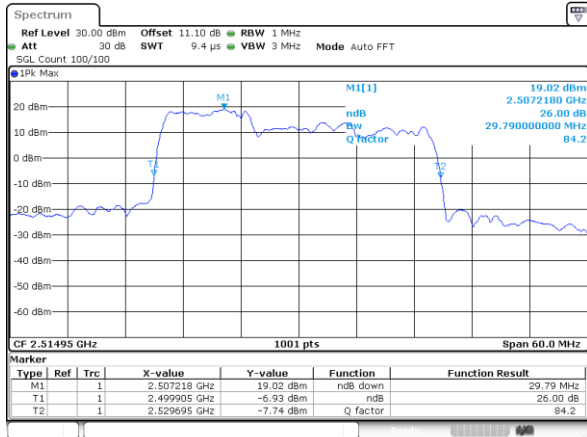

Lowest Channel / 20MHz+10MHz

Lowest Channel / 20MHz+15MHz

Middle Channel / 20MHz+10MHz

Middle Channel / 20MHz+15MHz

Highest Channel / 20MHz+10MHz

Highest Channel / 20MHz+15MHz

LTE Band 7CA

16QAM

Lowest Channel / 20MHz+20MHz

N/A

Middle Channel / 20MHz+20MHz

N/A

Highest Channel / 20MHz+20MHz

N/A

LTE Band 7CA

64QAM

Lowest Channel / 10MHz+20MHz

Date: 23.MAR.2020 14:59:48

Lowest Channel / 15MHz+10MHz

Date: 23.MAR.2020 17:28:01

Middle Channel / 10MHz+20MHz

Date: 23.MAR.2020 15:59:05

Middle Channel / 15MHz+10MHz

Date: 23.MAR.2020 17:46:44