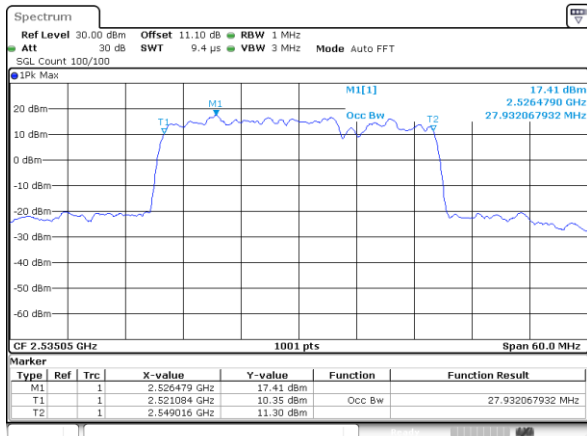

Highest Channel / 15MHz+15MHz

Date: 23.MAR.2020 18:19:29

Highest Channel / 15MHz+20MHz

Date: 23.MAR.2020 14:18:16

LTE Band 7CA

QPSK

Lowest Channel / 20MHz+10MHz

Date: 23.MAR.2020 16:24:49

Lowest Channel / 20MHz+15MHz

Date: 23.MAR.2020 14:44:56

Middle Channel / 20MHz+10MHz

Date: 23.MAR.2020 17:19:47

Middle Channel / 20MHz+15MHz

Date: 23.MAR.2020 15:03:56

Highest Channel / 20MHz+10MHz

Date: 23.MAR.2020 16:53:20