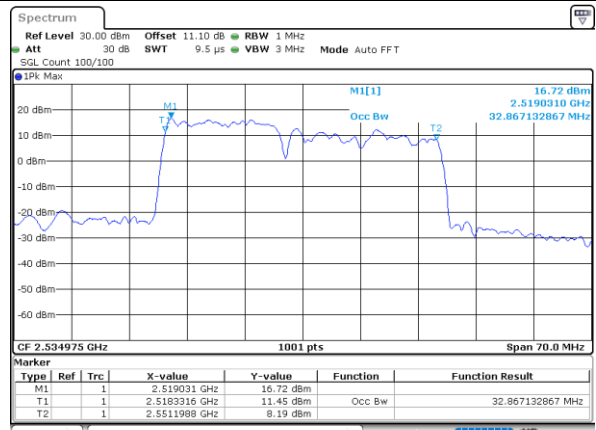

LTE Band 7CA

64QAM

Lowest Channel / 15MHz+15MHz

Date: 23_MAR_2020 13:07:36

Lowest Channel / 15MHz+20MHz

Date: 23_MAR_2020 13:29:36

Middle Channel / 15MHz+15MHz

Date: 23_MAR_2020 12:45:05

Middle Channel / 15MHz+20MHz

Date: 23_MAR_2020 13:49:01

Highest Channel / 15MHz+15MHz

Date: 23_MAR_2020 18:18:48

Highest Channel / 15MHz+20MHz

Date: 23_MAR_2020 14:17:36

LTE Band 7CA

64QAM