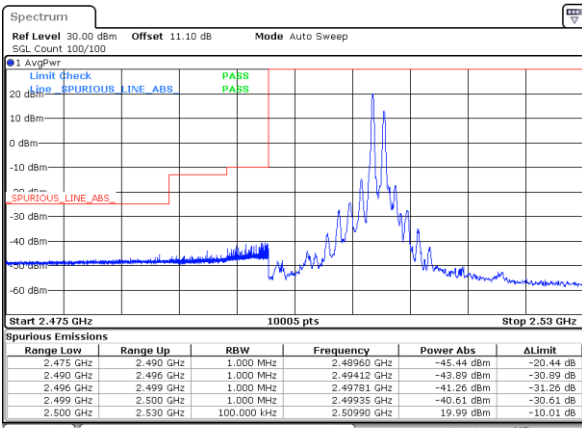

Highest Channel / 20MHz+10MHz

Date: 23_MAR_2020 16:52:39

Highest Channel / 20MHz+15MHz

Date: 23_MAR_2020 15:11:11

LTE Band 7CA

64QAM

Lowest Channel / 20MHz+20MHz

N/A

Date: 23_MAR_2020 15:39:11

Middle Channel / 20MHz+20MHz

N/A

Date: 23_MAR_2020 16:02:00

Highest Channel / 20MHz+20MHz

N/A

Date: 23_MAR_2020 17:08:36

Conducted Band Edge

LTE Band 7CA / 10MHz+20MHz

QPSK

Lowest Band Edge / 1RB0 and 1RB99

Highest Band Edge / 1RB0 and 1RB99

Date: 23.MAR.2020 17:37:57

Date: 23.MAR.2020 17:52:00

Lowest Band Edge / 1RB49 and 1RB0

Highest Band Edge / 1RB49 and 1RB0

Date: 23.MAR.2020 17:39:29

Date: 23.MAR.2020 17:58:36

Lowest Band Edge / Full RB

Date: 23_MAR_2020 15:01:57

Highest Band Edge / Full RB

Date: 23_MAR_2020 15:13:02

LTE Band 7CA / 15MHz+10MHz

QPSK