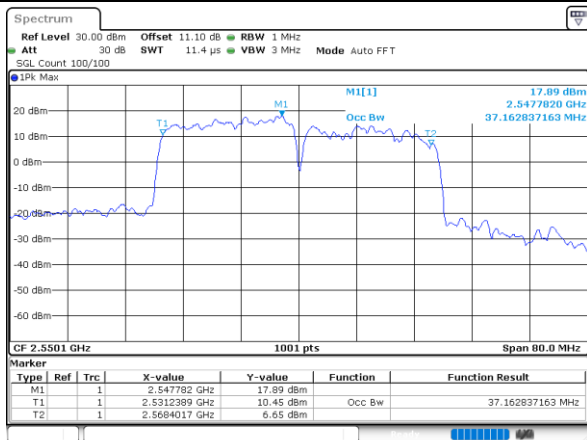

Highest Channel / 20MHz+20MHz

N/A

Date: 23_MAR_2020 16:21:59