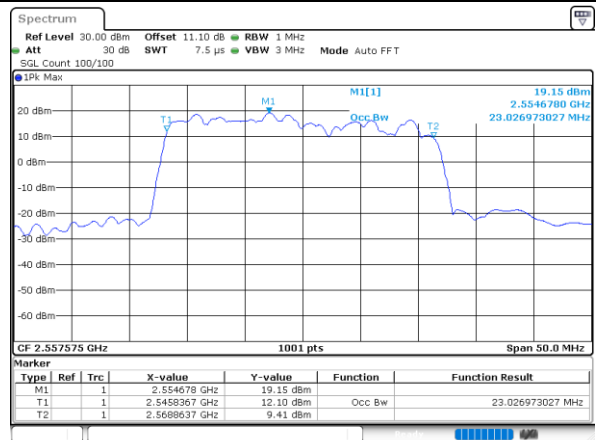

Date: 23.MAR.2020 14:59:10

Lowest Channel / 15MHz+10MHz

Date: 23.MAR.2020 17:27:21

Middle Channel / 10MHz+20MHz

Date: 23.MAR.2020 15:58:26

Middle Channel / 15MHz+10MHz

Date: 23.MAR.2020 17:46:01

Highest Channel / 10MHz+20MHz

Date: 23.MAR.2020 15:27:14

Highest Channel / 15MHz+10MHz

Date: 23.MAR.2020 18:00:14

LTE Band 7CA

16QAM

Lowest Channel / 15MHz+15MHz

Date: 23.MAR.2020 13:07:16

Lowest Channel / 15MHz+20MHz