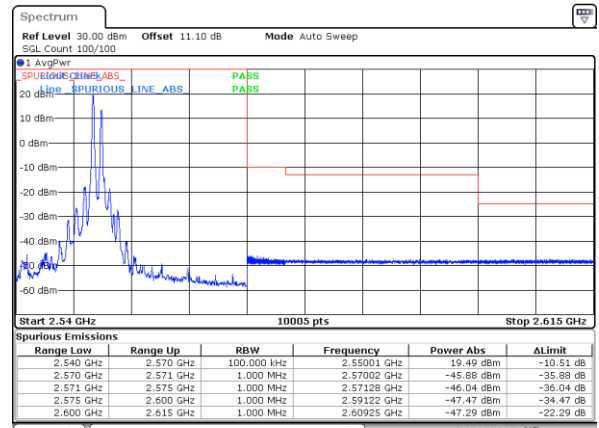

LTE Band 7CA / 10MHz+20MHz

QPSK

Lowest Band Edge / 1RB0 and 1RB99

Highest Band Edge / 1RB0 and 1RB99

Date: 23.MAR.2020 17:37:57

Date: 23.MAR.2020 17:52:00

Lowest Band Edge / 1RB49 and 1RB0

Highest Band Edge / 1RB49 and 1RB0

Date: 23.MAR.2020 17:39:29

Date: 23.MAR.2020 17:58:36

Lowest Band Edge / Full RB

Date: 23_MAR_2020 15:01:57

Highest Band Edge / Full RB

Date: 23_MAR_2020 15:13:02

LTE Band 7CA / 15MHz+10MHz

QPSK