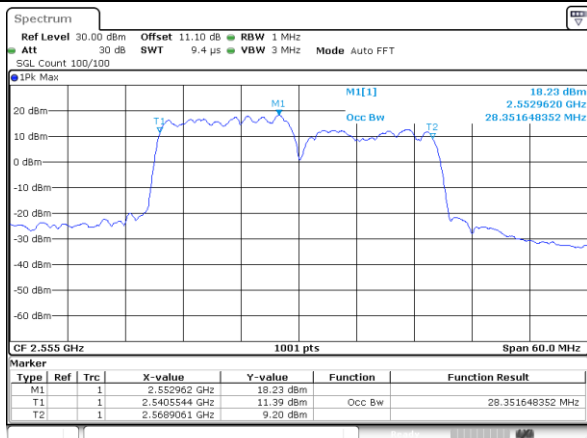

Date: 23.MAR.2020 13:12:16

Middle Channel / 15MHz+15MHz

Date: 23.MAR.2020 12:45:54

Middle Channel / 15MHz+20MHz

Date: 23.MAR.2020 13:14:41

Highest Channel / 15MHz+15MHz

Date: 23.MAR.2020 18:19:09

Highest Channel / 15MHz+20MHz