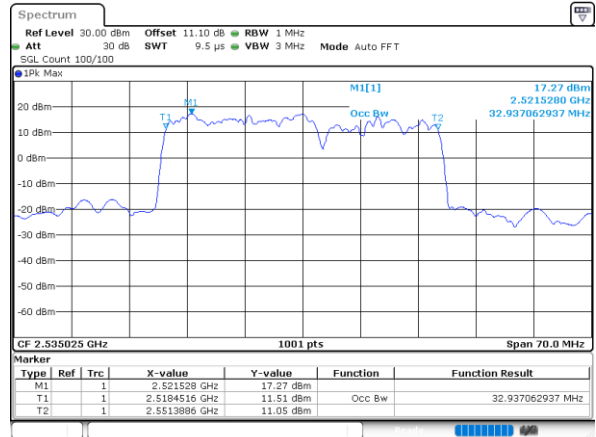

Date: 23.MAR.2020 14:11:56

LTE Band 7CA

16QAM

Lowest Channel / 20MHz+10MHz

Date: 23.MAR.2020 16:25:09

Lowest Channel / 20MHz+15MHz

Date: 23.MAR.2020 14:45:16

Middle Channel / 20MHz+10MHz

Date: 23.MAR.2020 17:20:08

Middle Channel / 20MHz+15MHz

Date: 23.MAR.2020 15:04:16

Highest Channel / 20MHz+10MHz

Date: 23.MAR.2020 16:52:59

Highest Channel / 20MHz+15MHz

Date: 23.MAR.2020 15:16:31

LTE Band 7CA