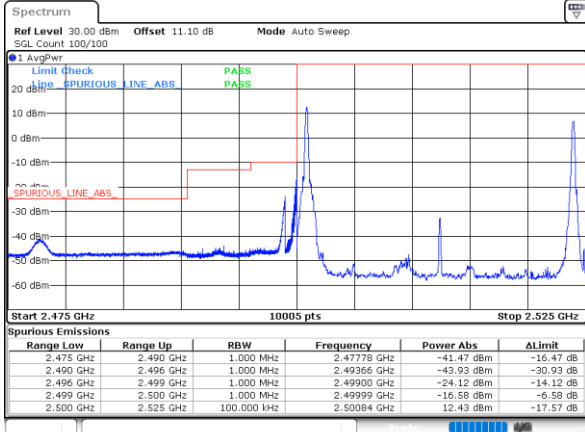

LTE Band 7CA / 10MHz+20MHz

QPSK

Lowest Band Edge / 1RB0 and 1RB99

Highest Band Edge / 1RB0 and 1RB99

Date: 23.MAR.2020 17:37:57

Date: 23.MAR.2020 17:52:00

Lowest Band Edge / 1RB49 and 1RB0

Highest Band Edge / 1RB49 and 1RB0

Date: 23.MAR.2020 17:39:29

Date: 23.MAR.2020 17:58:36

Lowest Band Edge / Full RB

Date: 23_MAR_2020 15:01:57

Highest Band Edge / Full RB

Date: 23_MAR_2020 15:13:02

LTE Band 7CA / 15MHz+10MHz

QPSK

Lowest Band Edge / 1RB0 and 1RB49

Highest Band Edge / 1RB0 and 1RB49

Date: 23.MAR.2020 17:32:37

Date: 23.MAR.2020 18:04:09

Lowest Band Edge / 1RB74 and 1RB0

Highest Band Edge / 1RB74 and 1RB0

Date: 23.MAR.2020 17:33:15

Date: 23.MAR.2020 18:07:24

Lowest Band Edge / Full RB

Highest Band Edge / Full RB

Date: 23.MAR.2020 17:29:20

Date: 23.MAR.2020 18:03:30

LTE Band 7CA / 15MHz+15MHz

QPSK

Lowest Band Edge / 1RB0 and 1RB74