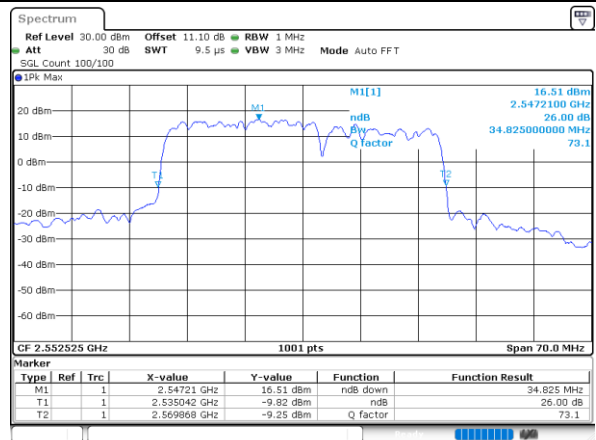

Lowest Channel / 20MHz+10MHz

Lowest Channel / 20MHz+15MHz

Middle Channel / 20MHz+10MHz

Middle Channel / 20MHz+15MHz

Highest Channel / 20MHz+10MHz

Highest Channel / 20MHz+15MHz

LTE Band 7CA

16QAM

Lowest Channel / 20MHz+20MHz

N/A

Middle Channel / 20MHz+20MHz

N/A

Highest Channel / 20MHz+20MHz

N/A

LTE Band 7CA

64QAM