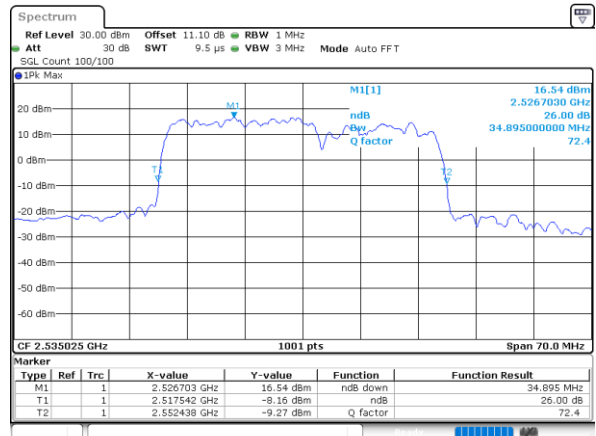

Lowest Channel / 20MHz+10MHz

Lowest Channel / 20MHz+15MHz

Middle Channel / 20MHz+10MHz

Middle Channel / 20MHz+15MHz

Highest Channel / 20MHz+10MHz

Highest Channel / 20MHz+15MHz

LTE Band 7CA

16QAM

Lowest Channel / 20MHz+20MHz

N/A

Middle Channel / 20MHz+20MHz

N/A

Highest Channel / 20MHz+20MHz

N/A

LTE Band 7CA

64QAM