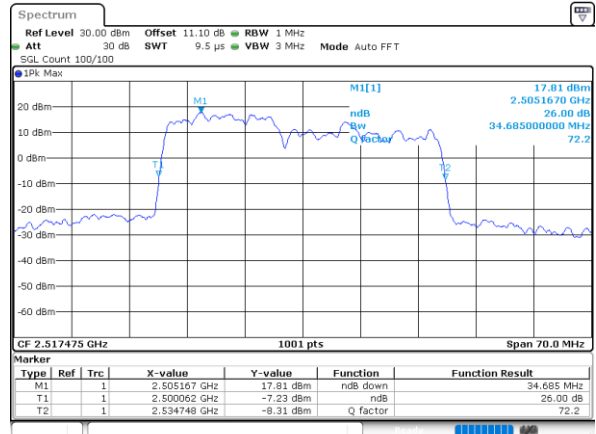

Highest Channel / 10MHz+20MHz

Date: 23.MAR.2020 15:28:31

Highest Channel / 15MHz+10MHz

Date: 23.MAR.2020 18:01:34

LTE Band 7CA

64QAM

Lowest Channel / 15MHz+15MHz

Date: 23_MAR_2020 13:07:55

Lowest Channel / 15MHz+20MHz

Date: 23_MAR_2020 13:12:55

Middle Channel / 15MHz+15MHz

Date: 23_MAR_2020 12:46:14

Middle Channel / 15MHz+20MHz

Date: 23_MAR_2020 13:14:20

Highest Channel / 15MHz+15MHz

Date: 23_MAR_2020 18:20:28