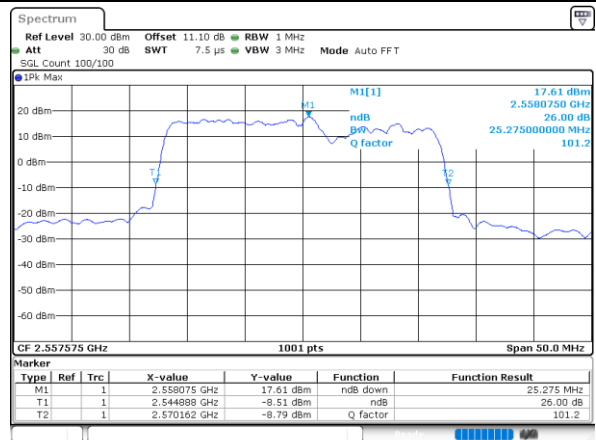

Lowest Channel / 10MHz+20MHz

Date: 23.MAR.2020 14:59:48

Lowest Channel / 15MHz+10MHz

Date: 23.MAR.2020 17:28:01

Middle Channel / 10MHz+20MHz

Date: 23.MAR.2020 15:59:05

Middle Channel / 15MHz+10MHz

Date: 23.MAR.2020 17:46:44

Highest Channel / 10MHz+20MHz

Date: 23.MAR.2020 15:28:31

Highest Channel / 15MHz+10MHz

Date: 23.MAR.2020 18:01:34

LTE Band 7CA

64QAM

Lowest Channel / 15MHz+15MHz

Date: 23_MAR_2020 13:07:55