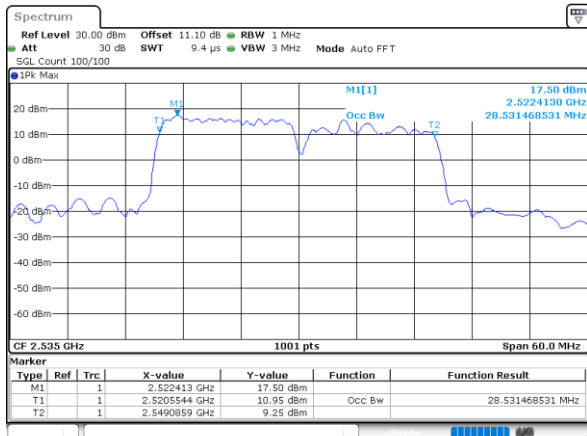

Date: 23.MAR.2020 15:27:14

Highest Channel / 15MHz+10MHz

Date: 23.MAR.2020 18:00:14

LTE Band 7CA

16QAM

Lowest Channel / 15MHz+15MHz

Date: 23.MAR.2020 13:07:16

Lowest Channel / 15MHz+20MHz

Date: 23.MAR.2020 13:12:16

Middle Channel / 15MHz+15MHz

Date: 23.MAR.2020 12:45:54

Middle Channel / 15MHz+20MHz

Date: 23.MAR.2020 13:14:41

Highest Channel / 15MHz+15MHz

Date: 23.MAR.2020 18:19:09

Highest Channel / 15MHz+20MHz