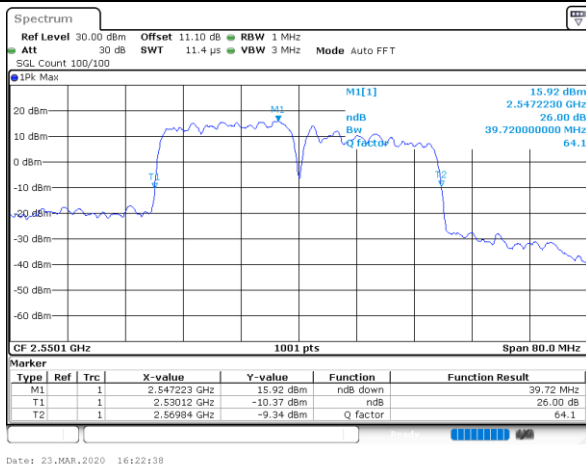

Lowest Channel / 20MHz+10MHz

Lowest Channel / 20MHz+15MHz

Middle Channel / 20MHz+10MHz

Middle Channel / 20MHz+15MHz

Highest Channel / 20MHz+10MHz

Highest Channel / 20MHz+15MHz

LTE Band 7CA

16QAM

Lowest Channel / 20MHz+20MHz

N/A

Middle Channel / 20MHz+20MHz

N/A

Highest Channel / 20MHz+20MHz

N/A

LTE Band 7CA

64QAM