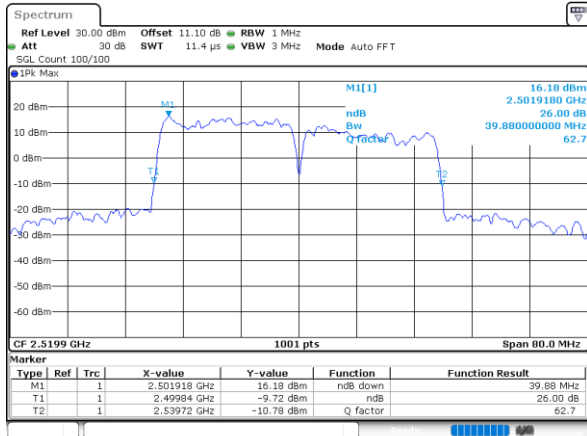

LTE Band 7CA

64QAM

Lowest Channel / 20MHz+20MHz

N/A

Date: 23_MAR_2020 15:39:31