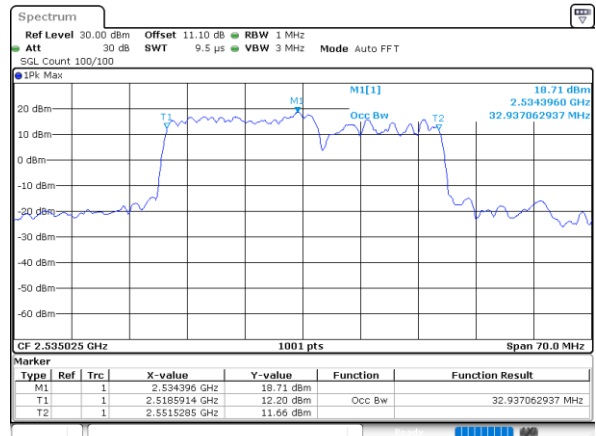

Lowest Channel / 20MHz+15MHz

Date: 23.MAR.2020 14:44:56

Middle Channel / 20MHz+10MHz

Date: 23.MAR.2020 17:19:47

Middle Channel / 20MHz+15MHz

Date: 23.MAR.2020 15:03:56

Highest Channel / 20MHz+10MHz

Date: 23.MAR.2020 16:53:20