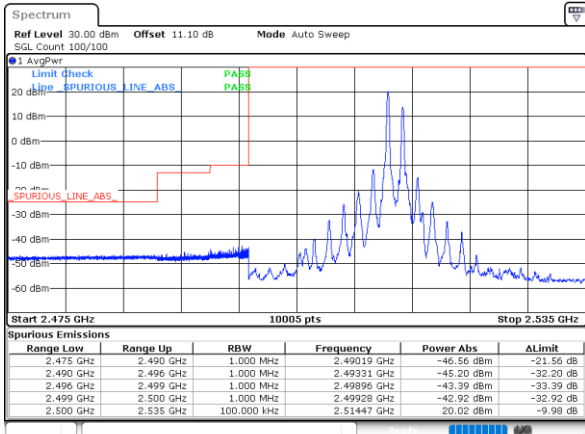

Lowest Band Edge / Full RB

Highest Band Edge / Full RB

Date: 23.MAR.2020 13:09:14

Date: 23.MAR.2020 18:25:01

LTE Band 7CA / 15MHz+20MHz

QPSK

Lowest Band Edge / 1RB0 and 1RB99

Highest Band Edge / 1RB0 and 1RB99

Date: 23.MAR.2020 13:34:32

Date: 23.MAR.2020 14:21:52

Lowest Band Edge / 1RB74 and 1RB0

Highest Band Edge / 1RB74 and 1RB0

Date: 23.MAR.2020 13:35:11

Date: 23.MAR.2020 14:25:06

Lowest Band Edge / Full RB

Highest Band Edge / Full RB