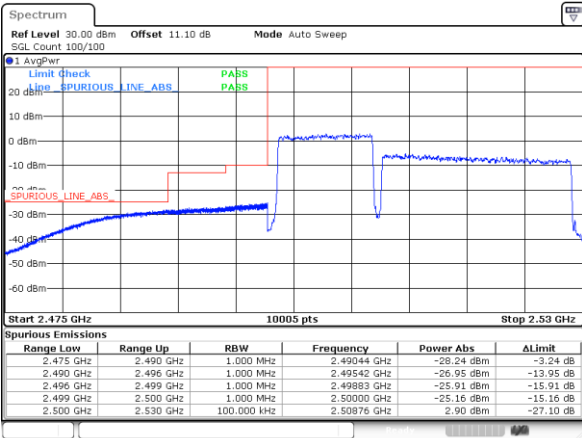

LTE Band 7CA / 10MHz+20MHz

QPSK

Lowest Band Edge / 1RB0 and 1RB99

Highest Band Edge / 1RB0 and 1RB99

Date: 23.MAR.2020 17:37:57

Date: 23.MAR.2020 17:52:00

Lowest Band Edge / 1RB49 and 1RB0

Highest Band Edge / 1RB49 and 1RB0

Date: 23.MAR.2020 17:39:29

Date: 23.MAR.2020 17:58:36

Lowest Band Edge / Full RB

Date: 23_MAR_2020 15:01:57

Highest Band Edge / Full RB

Date: 23_MAR_2020 15:13:02

LTE Band 7CA / 15MHz+10MHz

QPSK