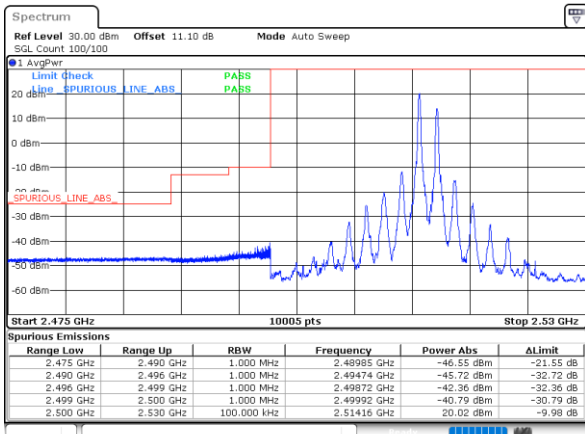

Date: 23.MAR.2020 18:07:24

Lowest Band Edge / Full RB

Highest Band Edge / Full RB

Date: 23.MAR.2020 17:29:20

Date: 23.MAR.2020 18:03:30

LTE Band 7CA / 15MHz+15MHz

QPSK

Lowest Band Edge / 1RB0 and 1RB74

Highest Band Edge / 1RB0 and 1RB74

Date: 23.MAR.2020 13:12:32

Date: 23.MAR.2020 18:26:33

Lowest Band Edge / 1RB74 and 1RB0

Highest Band Edge / 1RB74 and 1RB0

Date: 23.MAR.2020 13:13:11

Date: 23.MAR.2020 18:34:09

Lowest Band Edge / Full RB

Highest Band Edge / Full RB

Date: 23.MAR.2020 13:09:14

Date: 23.MAR.2020 18:25:01

LTE Band 7CA / 15MHz+20MHz

QPSK

Lowest Band Edge / 1RB0 and 1RB99

Highest Band Edge / 1RB0 and 1RB99