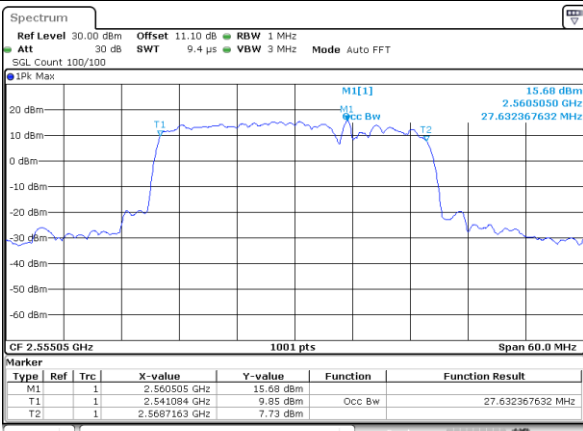

Middle Channel / 15MHz+20MHz

Date: 23_MAR_2020 13:49:01

Highest Channel / 15MHz+15MHz

Date: 23_MAR_2020 18:18:48

Highest Channel / 15MHz+20MHz

Date: 23_MAR_2020 14:17:36

LTE Band 7CA

64QAM

Lowest Channel / 20MHz+10MHz

Date: 23_MAR_2020 16:25:29

Lowest Channel / 20MHz+15MHz

Date: 23_MAR_2020 14:45:36

Middle Channel / 20MHz+10MHz

Date: 23_MAR_2020 17:20:29

Middle Channel / 20MHz+15MHz

Date: 23_MAR_2020 15:04:36

Highest Channel / 20MHz+10MHz

Date: 23_MAR_2020 16:52:39

Highest Channel / 20MHz+15MHz

Date: 23_MAR_2020 15:11:11

LTE Band 7CA

64QAM

Lowest Channel / 20MHz+20MHz

N/A