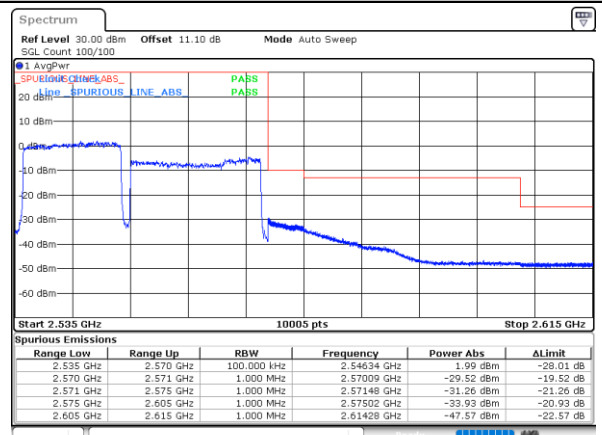

Lowest Band Edge / Full RB

Highest Band Edge / Full RB

Date: 23.MAR.2020 13:09:14

Date: 23.MAR.2020 18:25:01

LTE Band 7CA / 15MHz+20MHz

QPSK

Lowest Band Edge / 1RB0 and 1RB99

Highest Band Edge / 1RB0 and 1RB99

Date: 23.MAR.2020 13:34:32

Date: 23.MAR.2020 14:21:52

Lowest Band Edge / 1RB74 and 1RB0

Highest Band Edge / 1RB74 and 1RB0

Date: 23.MAR.2020 13:35:11

Date: 23.MAR.2020 14:25:06

Lowest Band Edge / Full RB

Highest Band Edge / Full RB

Date: 23.MAR.2020 18:23:27

Date: 23.MAR.2020 14:21:12

LTE Band 7CA / 20MHz+10MHz

QPSK

Lowest Band Edge / 1RB0 and 1RB49

Highest Band Edge / 1RB0 and 1RB49

Date: 23.MAR.2020 16:35:39

Date: 23.MAR.2020 17:00:24