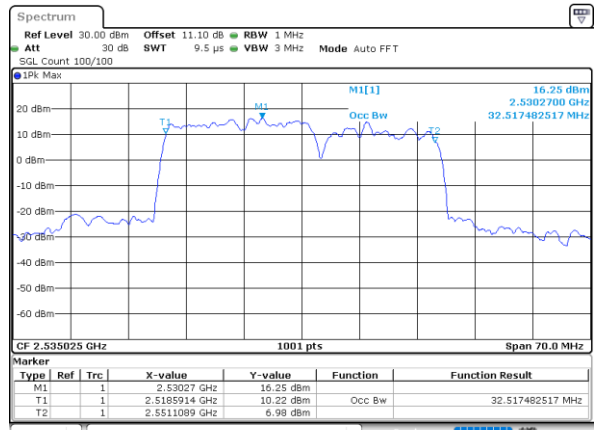

Middle Channel / 15MHz+20MHz

Date: 23_MAR_2020 13:49:01

Highest Channel / 15MHz+15MHz

Date: 23_MAR_2020 18:18:48

Highest Channel / 15MHz+20MHz

Date: 23_MAR_2020 14:17:36

LTE Band 7CA

64QAM

Lowest Channel / 20MHz+10MHz

Date: 23_MAR_2020 16:25:29

Lowest Channel / 20MHz+15MHz

Date: 23_MAR_2020 14:45:36

Middle Channel / 20MHz+10MHz

Date: 23_MAR_2020 17:20:29

Middle Channel / 20MHz+15MHz

Date: 23_MAR_2020 15:04:36

Highest Channel / 20MHz+10MHz

Date: 23_MAR_2020 16:52:39

Highest Channel / 20MHz+15MHz

Date: 23_MAR_2020 15:11:11

LTE Band 7CA

64QAM

Lowest Channel / 20MHz+20MHz

N/A