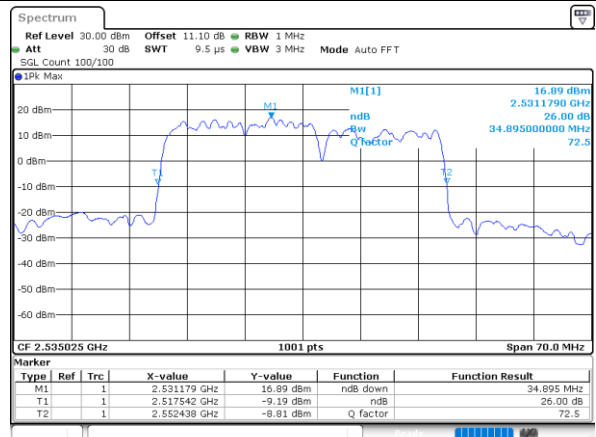

Middle Channel / 20MHz+15MHz

Date: 23.MAR.2020 15:04:55