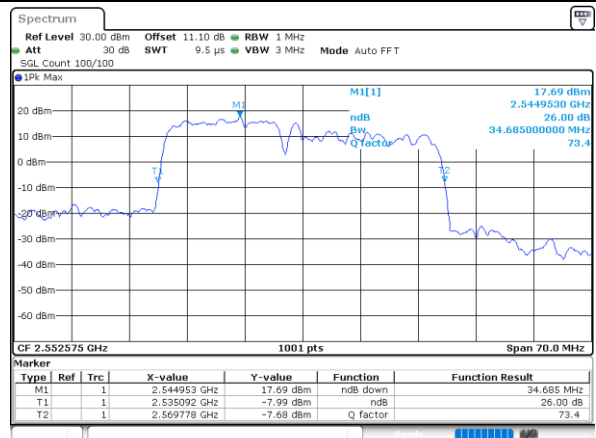

Middle Channel / 15MHz+20MHz

Date: 23_MAR_2020 13:14:54

Highest Channel / 15MHz+15MHz

Date: 23_MAR_2020 18:20:08

Highest Channel / 15MHz+20MHz

Date: 23_MAR_2020 14:18:56

LTE Band 7CA

16QAM

Lowest Channel / 20MHz+10MHz

Lowest Channel / 20MHz+15MHz

Middle Channel / 20MHz+10MHz

Middle Channel / 20MHz+15MHz

Highest Channel / 20MHz+10MHz

Highest Channel / 20MHz+15MHz

LTE Band 7CA

16QAM