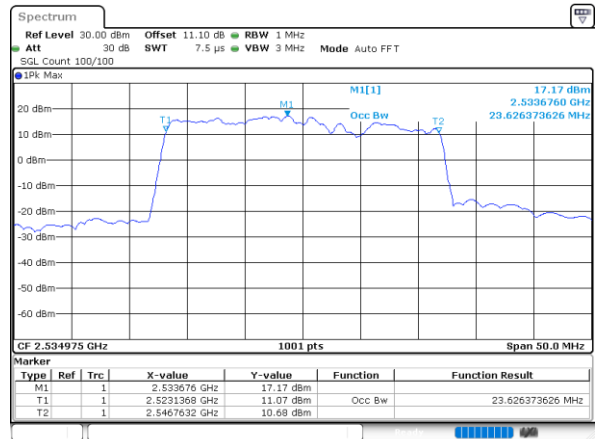

Date: 23.MAR.2020 14:59:10

Lowest Channel / 15MHz+10MHz

Date: 23.MAR.2020 17:27:21

Middle Channel / 10MHz+20MHz

Date: 23.MAR.2020 15:58:26

Middle Channel / 15MHz+10MHz

Date: 23.MAR.2020 17:46:01

Highest Channel / 10MHz+20MHz

Date: 23.MAR.2020 15:27:14

Highest Channel / 15MHz+10MHz

Date: 23.MAR.2020 18:00:14

LTE Band 7CA

16QAM

Lowest Channel / 15MHz+15MHz

Date: 23.MAR.2020 13:07:16

Lowest Channel / 15MHz+20MHz