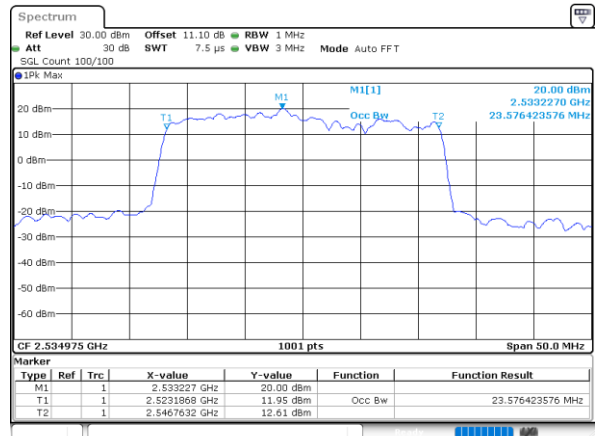

Mode	LTE Band 7CA : 99%OBW(MHz)			
64QAM				
BW	10MHz+20MHz	15MHz+10MHz	15MHz+15MHz	15MHz+20MHz
Lowest CH	27.33	23.33	28.53	32.59
Middle CH	28.23	23.23	28.41	32.87
Highest CH	27.57	23.18	28.35	32.38
BW	20MHz+10MHz	20MHz+15MHz	20MHz+20MHz	N/A
Lowest CH	27.81	32.38	37.48	-
Middle CH	27.93	32.52	37.56	-
Highest CH	27.63	32.52	37.64	-

LTE Band 7CA

QPSK

Lowest Channel / 10MHz+20MHz

Date: 23.MAR.2020 14:58:50

Lowest Channel / 15MHz+10MHz

Date: 23.MAR.2020 17:27:01

Middle Channel / 10MHz+20MHz

Date: 23.MAR.2020 15:58:07

Middle Channel / 15MHz+10MHz

Date: 23.MAR.2020 17:45:44

Highest Channel / 10MHz+20MHz

Date: 23.MAR.2020 15:27:33

Highest Channel / 15MHz+10MHz

Date: 23.MAR.2020 18:00:34

LTE Band 7CA

QPSK