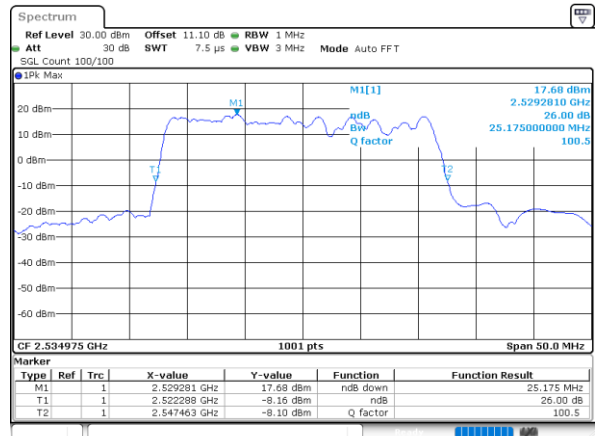

Lowest Channel / 10MHz+20MHz

Date: 23.MAR.2020 14:59:48

Lowest Channel / 15MHz+10MHz

Date: 23.MAR.2020 17:28:01

Middle Channel / 10MHz+20MHz

Date: 23.MAR.2020 15:59:05

Middle Channel / 15MHz+10MHz

Date: 23.MAR.2020 17:46:44