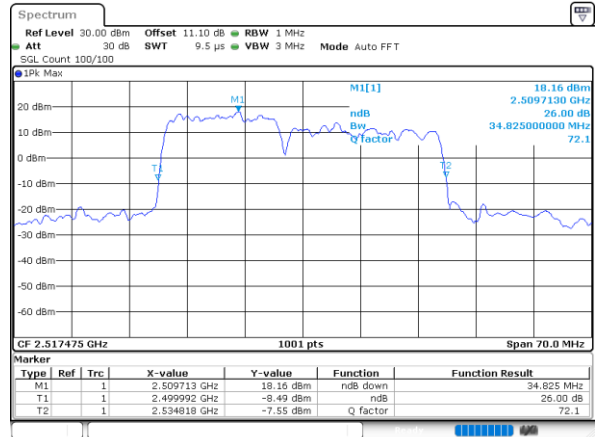

LTE Band 7CA

16QAM

Lowest Channel / 15MHz+15MHz

Date: 23_MAR_2020 13:08:15

Lowest Channel / 15MHz+20MHz

Date: 23_MAR_2020 13:10:15

Middle Channel / 15MHz+15MHz

Date: 23_MAR_2020 12:46:54

Middle Channel / 15MHz+20MHz

Date: 23_MAR_2020 13:14:54

Highest Channel / 15MHz+15MHz

Date: 23_MAR_2020 18:20:08

Highest Channel / 15MHz+20MHz

Date: 23_MAR_2020 14:18:56

LTE Band 7CA

16QAM

Lowest Channel / 20MHz+10MHz

Lowest Channel / 20MHz+15MHz

Middle Channel / 20MHz+10MHz

Middle Channel / 20MHz+15MHz

Highest Channel / 20MHz+10MHz

Highest Channel / 20MHz+15MHz

LTE Band 7CA

16QAM