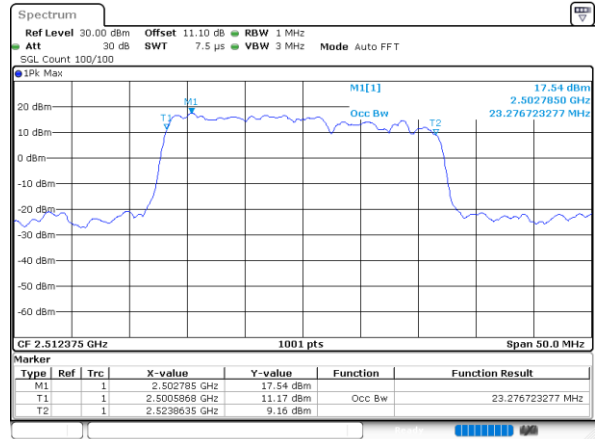

Lowest Channel / 15MHz+10MHz

Date: 23.MAR.2020 17:27:21