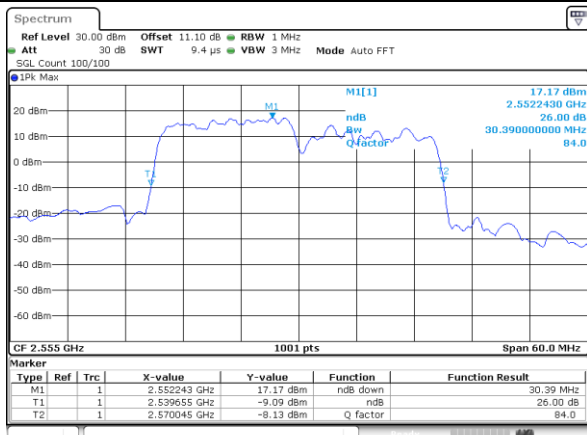

Highest Channel / 10MHz+20MHz

Date: 23.MAR.2020 15:28:31

Highest Channel / 15MHz+10MHz

Date: 23.MAR.2020 18:01:34

LTE Band 7CA

64QAM

Lowest Channel / 15MHz+15MHz

Date: 23_MAR_2020 13:07:55

Lowest Channel / 15MHz+20MHz

Date: 23_MAR_2020 13:12:55

Middle Channel / 15MHz+15MHz

Date: 23_MAR_2020 12:46:14

Middle Channel / 15MHz+20MHz

Date: 23_MAR_2020 13:14:20

Highest Channel / 15MHz+15MHz

Date: 23_MAR_2020 18:20:28

Highest Channel / 15MHz+20MHz

Date: 23_MAR_2020 14:11:16

LTE Band 7CA

64QAM

Lowest Channel / 20MHz+10MHz

Date: 23.MAR.2020 16:25:49

Lowest Channel / 20MHz+15MHz

Date: 23.MAR.2020 14:45:56