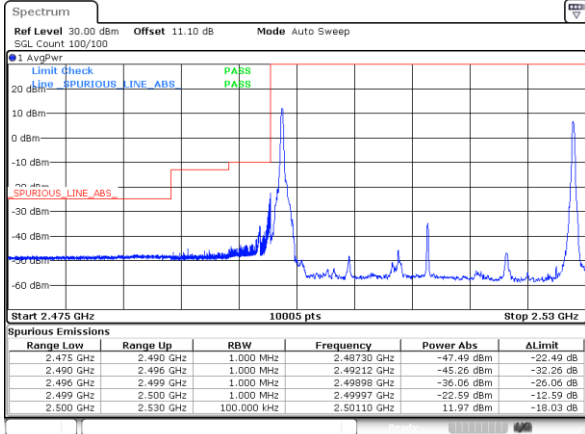

Date: 23.MAR.2020 13:34:32

Date: 23.MAR.2020 14:21:52

Lowest Band Edge / 1RB74 and 1RB0

Highest Band Edge / 1RB74 and 1RB0

Date: 23.MAR.2020 13:35:11

Date: 23.MAR.2020 14:25:06

Lowest Band Edge / Full RB

Highest Band Edge / Full RB

Date: 23.MAR.2020 18:23:27

Date: 23.MAR.2020 14:21:12

LTE Band 7CA / 20MHz+10MHz

QPSK

Lowest Band Edge / 1RB0 and 1RB49

Highest Band Edge / 1RB0 and 1RB49

Date: 23.MAR.2020 16:35:39

Date: 23.MAR.2020 17:00:24

Lowest Band Edge / 1RB99 and 1RB0

Highest Band Edge / 1RB99 and 1RB0

Date: 23.MAR.2020 16:37:11

Date: 23.MAR.2020 17:08:00

Lowest Band Edge / Full RB

Highest Band Edge / Full RB

Date: 23.MAR.2020 16:27:59

Date: 23.MAR.2020 16:58:53