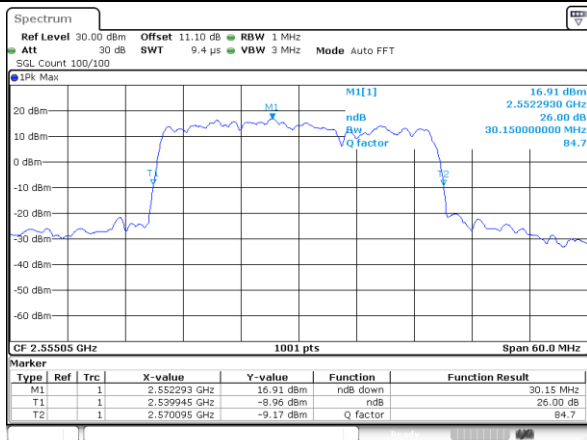

Lowest Channel / 20MHz+10MHz

Lowest Channel / 20MHz+15MHz

Middle Channel / 20MHz+10MHz

Middle Channel / 20MHz+15MHz

Highest Channel / 20MHz+10MHz

Highest Channel / 20MHz+15MHz

LTE Band 7CA

16QAM

Lowest Channel / 20MHz+20MHz

N/A

Middle Channel / 20MHz+20MHz

N/A

Highest Channel / 20MHz+20MHz

N/A

LTE Band 7CA

64QAM