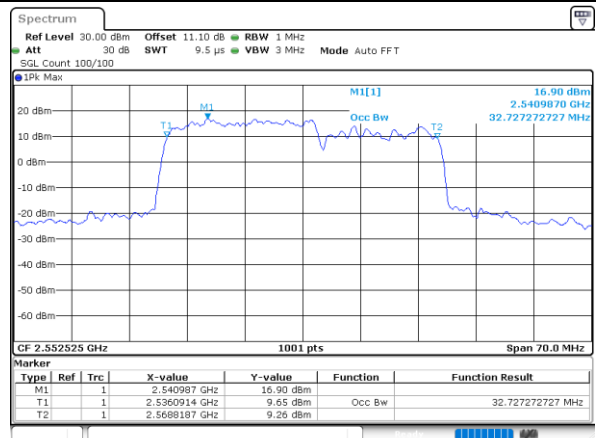

Highest Channel / 15MHz+15MHz

Date: 23.MAR.2020 18:19:29

Highest Channel / 15MHz+20MHz

Date: 23.MAR.2020 14:18:16

LTE Band 7CA

QPSK

Lowest Channel / 20MHz+10MHz

Date: 23.MAR.2020 16:24:49

Lowest Channel / 20MHz+15MHz

Date: 23.MAR.2020 14:44:56

Middle Channel / 20MHz+10MHz

Date: 23.MAR.2020 17:19:47

Middle Channel / 20MHz+15MHz

Date: 23.MAR.2020 15:03:56

Highest Channel / 20MHz+10MHz

Date: 23.MAR.2020 16:53:20

Highest Channel / 20MHz+15MHz

Date: 23.MAR.2020 15:16:51

LTE Band 7CA

QPSK

Lowest Channel / 20MHz+20MHz

N/A

Date: 23_MAR_2020 15:38:31

Middle Channel / 20MHz+20MHz