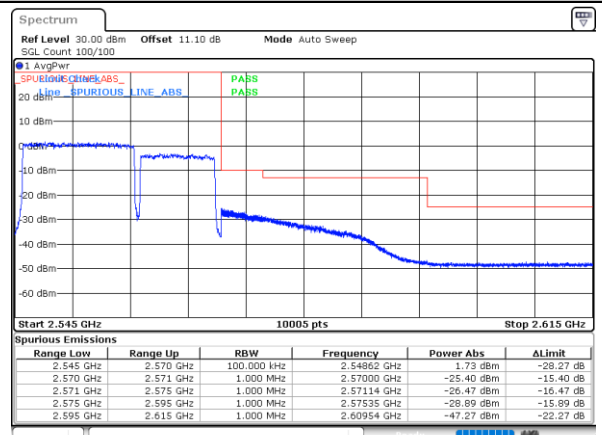

Date: 23.MAR.2020 17:39:29

Date: 23.MAR.2020 17:58:36

Lowest Band Edge / Full RB

Date: 23_MAR_2020 15:01:57

Highest Band Edge / Full RB

Date: 23_MAR_2020 15:13:02

LTE Band 7CA / 15MHz+10MHz

QPSK

Lowest Band Edge / 1RB0 and 1RB49

Highest Band Edge / 1RB0 and 1RB49

Date: 23.MAR.2020 17:32:37

Date: 23.MAR.2020 18:04:09

Lowest Band Edge / 1RB74 and 1RB0

Highest Band Edge / 1RB74 and 1RB0

Date: 23.MAR.2020 17:33:15

Date: 23.MAR.2020 18:07:24

Lowest Band Edge / Full RB

Highest Band Edge / Full RB

Date: 23.MAR.2020 17:29:20

Date: 23.MAR.2020 18:03:30

LTE Band 7CA / 15MHz+15MHz

QPSK

Lowest Band Edge / 1RB0 and 1RB74