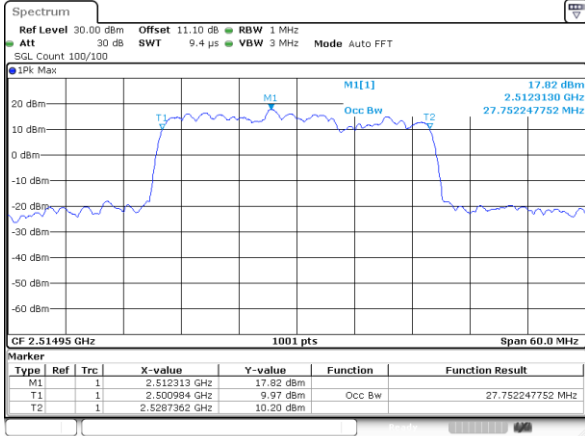

LTE Band 7CA

16QAM

Lowest Channel / 20MHz+10MHz

Date: 23.MAR.2020 16:25:09