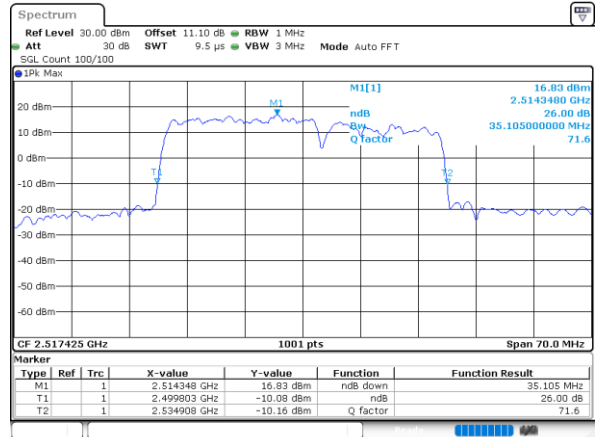

Middle Channel / 15MHz+20MHz

Date: 23_MAR_2020 13:14:54

Highest Channel / 15MHz+15MHz

Date: 23_MAR_2020 18:20:08

Highest Channel / 15MHz+20MHz

Date: 23_MAR_2020 14:18:56

LTE Band 7CA

16QAM

Lowest Channel / 20MHz+10MHz

Lowest Channel / 20MHz+15MHz

Middle Channel / 20MHz+10MHz

Middle Channel / 20MHz+15MHz

Highest Channel / 20MHz+10MHz

Highest Channel / 20MHz+15MHz

LTE Band 7CA

16QAM