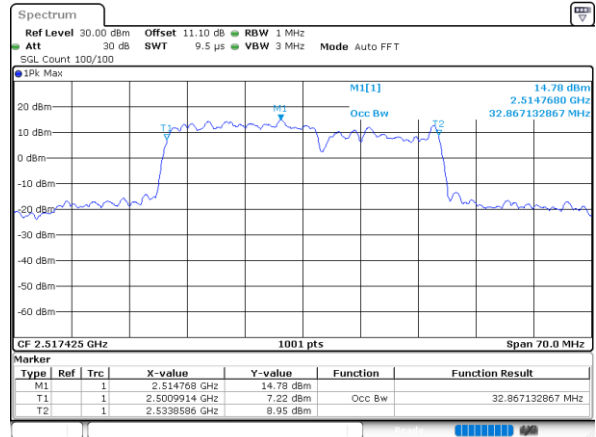

Highest Channel / 15MHz+15MHz

Date: 23.MAR.2020 18:19:29

Highest Channel / 15MHz+20MHz

Date: 23.MAR.2020 14:18:16

LTE Band 7CA

QPSK

Lowest Channel / 20MHz+10MHz

Date: 23.MAR.2020 16:24:49

Lowest Channel / 20MHz+15MHz

Date: 23.MAR.2020 14:44:56

Middle Channel / 20MHz+10MHz

Date: 23.MAR.2020 17:19:47

Middle Channel / 20MHz+15MHz

Date: 23.MAR.2020 15:03:56

Highest Channel / 20MHz+10MHz

Date: 23.MAR.2020 16:53:20