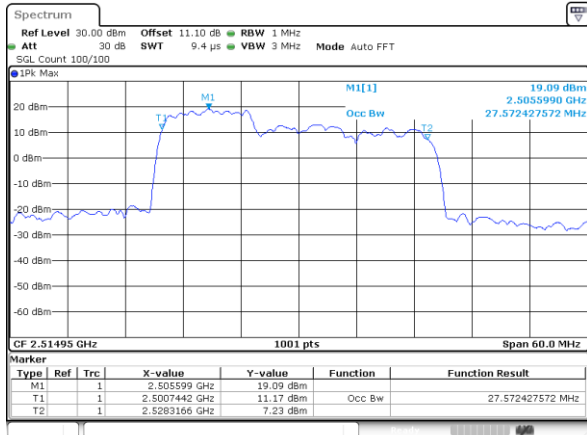

LTE Band 7CA

QPSK

Lowest Channel / 10MHz+20MHz

Date: 23.MAR.2020 14:58:50