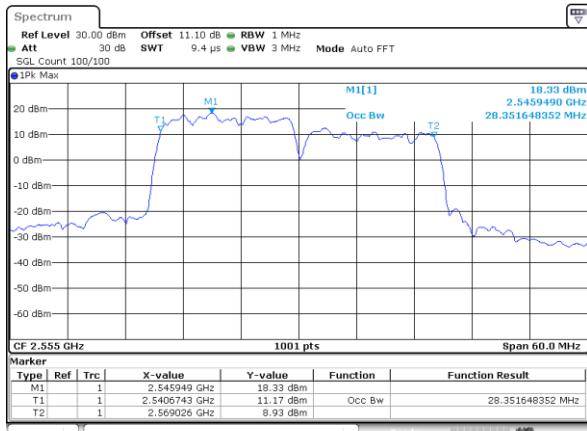

Middle Channel / 10MHz+20MHz

Date: 23.MAR.2020 15:58:46

Middle Channel / 15MHz+10MHz

Date: 23.MAR.2020 17:46:21

Highest Channel / 10MHz+20MHz

Date: 23.MAR.2020 15:26:54

Highest Channel / 15MHz+10MHz

Date: 23.MAR.2020 17:59:54

LTE Band 7CA

64QAM

Lowest Channel / 15MHz+15MHz

Date: 23_MAR_2020 13:07:36

Lowest Channel / 15MHz+20MHz

Date: 23_MAR_2020 13:29:36

Middle Channel / 15MHz+15MHz

Date: 23_MAR_2020 12:45:05

Middle Channel / 15MHz+20MHz

Date: 23_MAR_2020 13:49:01

Highest Channel / 15MHz+15MHz

Date: 23_MAR_2020 18:18:48

Highest Channel / 15MHz+20MHz

Date: 23_MAR_2020 14:17:36

LTE Band 7CA

64QAM