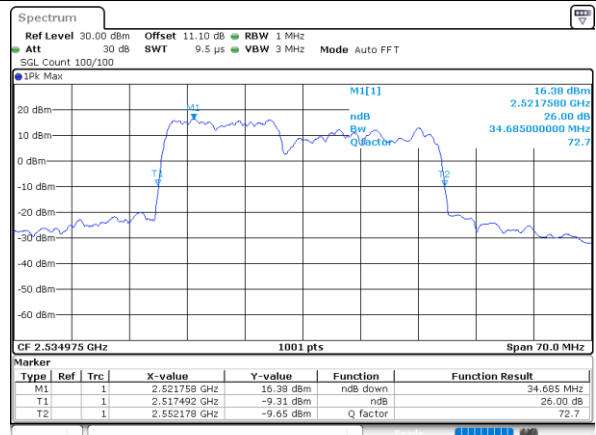

Highest Channel / 10MHz+20MHz

Date: 23.MAR.2020 15:28:31

Highest Channel / 15MHz+10MHz

Date: 23.MAR.2020 18:01:34

LTE Band 7CA

64QAM

Lowest Channel / 15MHz+15MHz

Date: 23_MAR_2020 13:07:55

Lowest Channel / 15MHz+20MHz

Date: 23_MAR_2020 13:12:55

Middle Channel / 15MHz+15MHz

Date: 23_MAR_2020 12:46:14

Middle Channel / 15MHz+20MHz

Date: 23_MAR_2020 13:14:20

Highest Channel / 15MHz+15MHz

Date: 23_MAR_2020 18:20:28

Highest Channel / 15MHz+20MHz

Date: 23_MAR_2020 14:11:16

LTE Band 7CA

64QAM

Lowest Channel / 20MHz+10MHz

Date: 23.MAR.2020 16:25:49

Lowest Channel / 20MHz+15MHz

Date: 23.MAR.2020 14:45:56