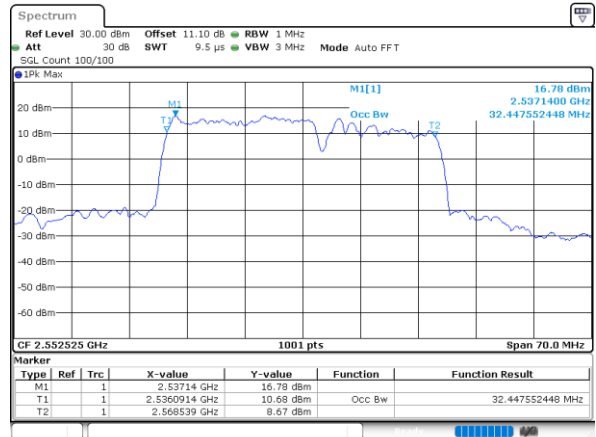

Date: 23.MAR.2020 17:20:08

Middle Channel / 20MHz+15MHz

Date: 23.MAR.2020 15:04:16

Highest Channel / 20MHz+10MHz

Date: 23.MAR.2020 16:52:59

Highest Channel / 20MHz+15MHz

Date: 23.MAR.2020 15:16:31

LTE Band 7CA