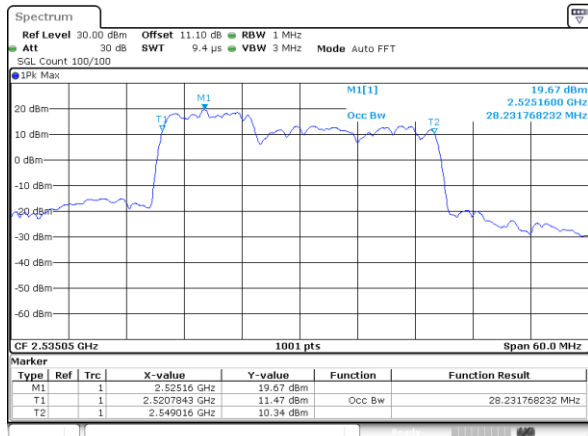

N/A

Date: 23_MAR_2020 16:21:38

LTE Band 7CA

64QAM

Lowest Channel / 10MHz+20MHz

Date: 23.MAR.2020 14:59:29

Lowest Channel / 15MHz+10MHz

Date: 23.MAR.2020 17:27:42

Middle Channel / 10MHz+20MHz

Date: 23.MAR.2020 15:58:46

Middle Channel / 15MHz+10MHz

Date: 23.MAR.2020 17:46:21

Highest Channel / 10MHz+20MHz

Date: 23.MAR.2020 15:26:54

Highest Channel / 15MHz+10MHz

Date: 23.MAR.2020 17:59:54