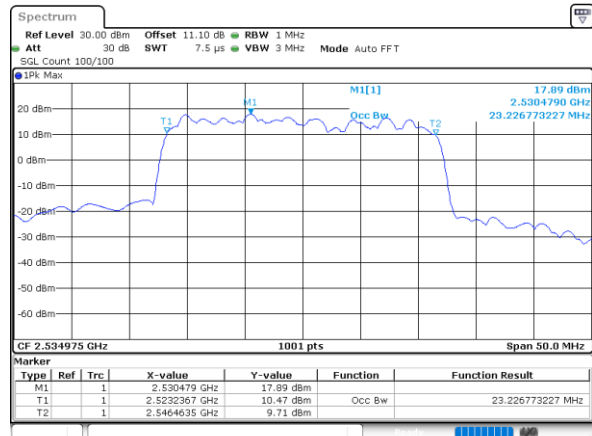

Middle Channel / 15MHz+10MHz

Date: 23.MAR.2020 17:46:21