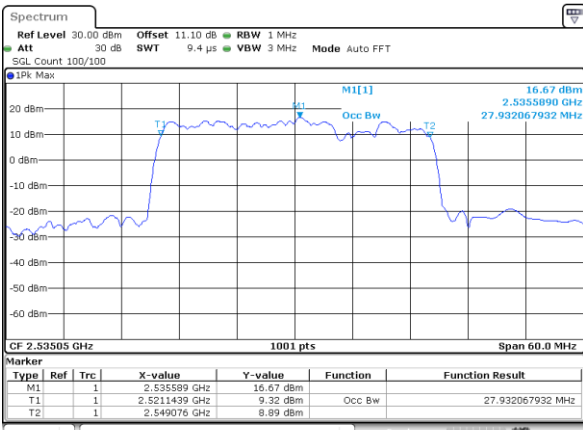

Middle Channel / 15MHz+20MHz

Date: 23_MAR_2020 13:49:01

Highest Channel / 15MHz+15MHz

Date: 23_MAR_2020 18:18:48

Highest Channel / 15MHz+20MHz

Date: 23_MAR_2020 14:17:36

LTE Band 7CA

64QAM

Lowest Channel / 20MHz+10MHz

Date: 23_MAR_2020 16:25:29

Lowest Channel / 20MHz+15MHz

Date: 23_MAR_2020 14:45:36

Middle Channel / 20MHz+10MHz

Date: 23_MAR_2020 17:20:29

Middle Channel / 20MHz+15MHz

Date: 23_MAR_2020 15:04:36

Highest Channel / 20MHz+10MHz

Date: 23_MAR_2020 16:52:39

Highest Channel / 20MHz+15MHz

Date: 23_MAR_2020 15:11:11

LTE Band 7CA

64QAM

Lowest Channel / 20MHz+20MHz

N/A