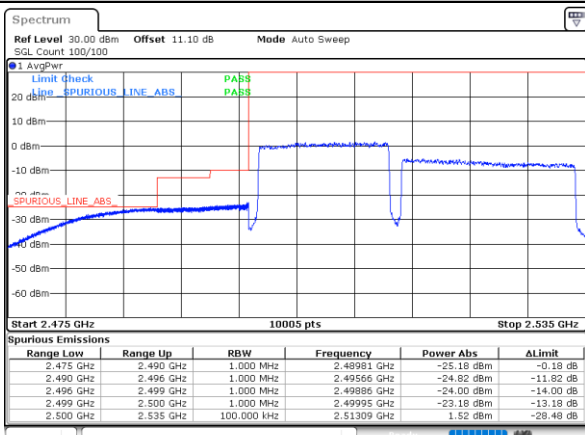

Lowest Band Edge / Full RB

Highest Band Edge / Full RB

Date: 23.MAR.2020 13:09:14

Date: 23.MAR.2020 18:25:01

LTE Band 7CA / 15MHz+20MHz

QPSK

Lowest Band Edge / 1RB0 and 1RB99

Highest Band Edge / 1RB0 and 1RB99

Date: 23.MAR.2020 13:34:32

Date: 23.MAR.2020 14:21:52

Lowest Band Edge / 1RB74 and 1RB0

Highest Band Edge / 1RB74 and 1RB0

Date: 23.MAR.2020 13:35:11

Date: 23.MAR.2020 14:25:06

Lowest Band Edge / Full RB

Highest Band Edge / Full RB

Date: 23.MAR.2020 18:23:27

Date: 23.MAR.2020 14:21:12

LTE Band 7CA / 20MHz+10MHz

QPSK

Lowest Band Edge / 1RB0 and 1RB49

Highest Band Edge / 1RB0 and 1RB49

Date: 23.MAR.2020 16:35:39

Date: 23.MAR.2020 17:00:24