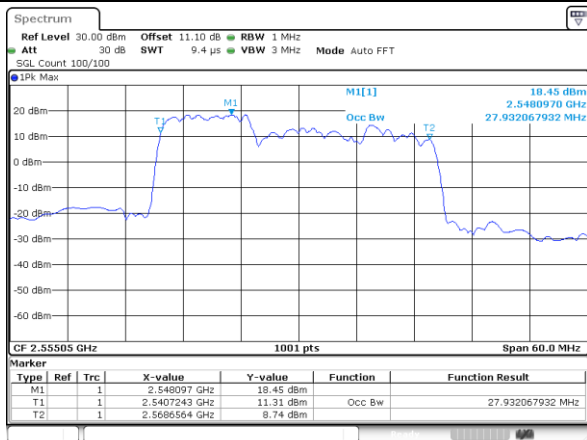

Date: 23.MAR.2020 14:59:10

Lowest Channel / 15MHz+10MHz

Date: 23.MAR.2020 17:27:21

Middle Channel / 10MHz+20MHz

Date: 23.MAR.2020 15:58:26

Middle Channel / 15MHz+10MHz

Date: 23.MAR.2020 17:46:01

Highest Channel / 10MHz+20MHz

Date: 23.MAR.2020 15:27:14

Highest Channel / 15MHz+10MHz

Date: 23.MAR.2020 18:00:14

LTE Band 7CA

16QAM

Lowest Channel / 15MHz+15MHz

Date: 23.MAR.2020 13:07:16

Lowest Channel / 15MHz+20MHz