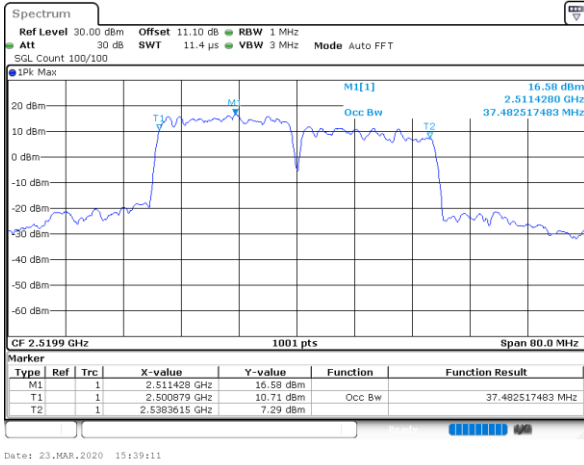

Lowest Channel / 20MHz+10MHz

Date: 23_MAR_2020 16:25:29

Lowest Channel / 20MHz+15MHz

Date: 23_MAR_2020 14:45:36

Middle Channel / 20MHz+10MHz

Date: 23_MAR_2020 17:20:29

Middle Channel / 20MHz+15MHz

Date: 23_MAR_2020 15:04:36

Highest Channel / 20MHz+10MHz

Date: 23_MAR_2020 16:52:39

Highest Channel / 20MHz+15MHz

Date: 23_MAR_2020 15:11:11

LTE Band 7CA

64QAM

Lowest Channel / 20MHz+20MHz

N/A