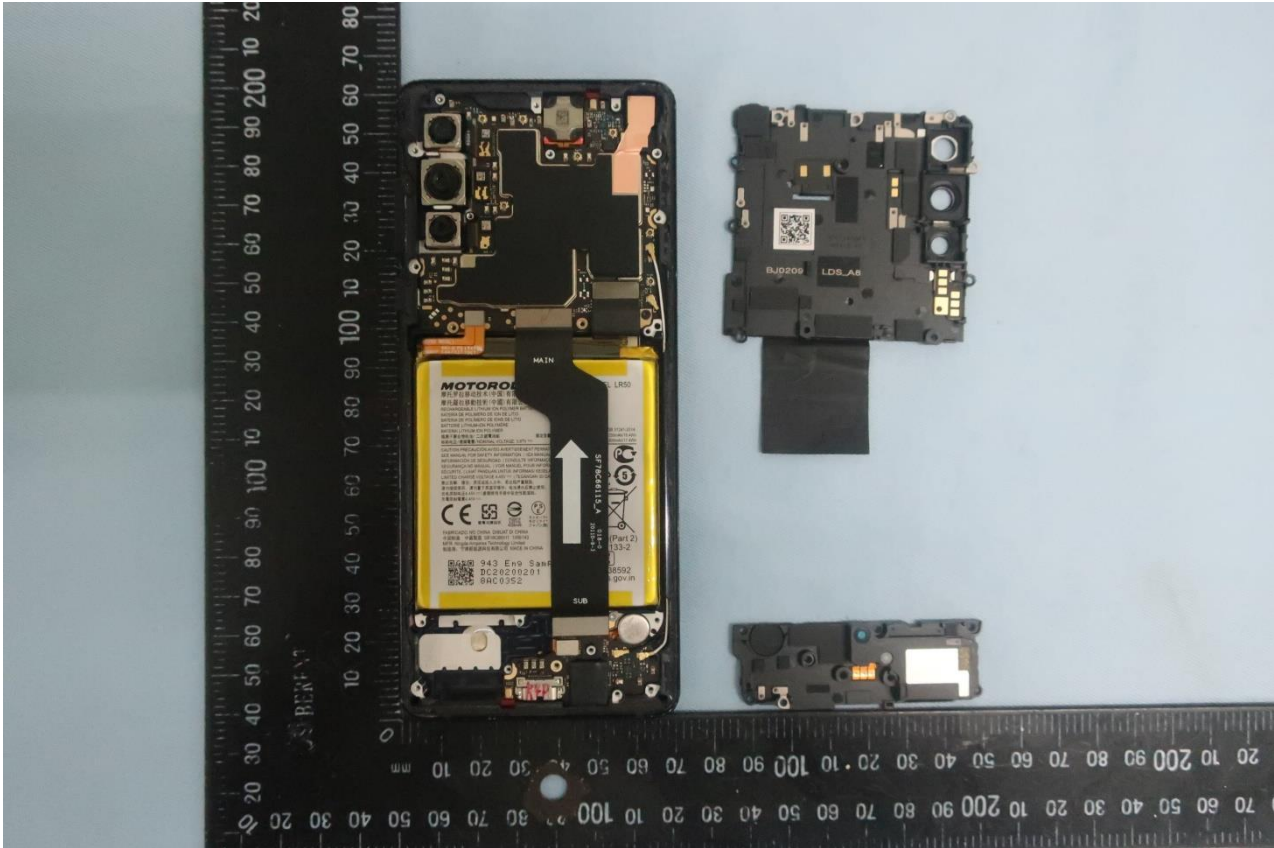

### 3. Internal Photograph of EUT

Brand Name: Motorola / Model Name: XT2063-2

Brand Name: Motorola / Model Name: XT2063-2

Brand Name: Motorola / Model Name: XT2063-2

Brand Name: Motorola / Model Name: XT2063-2

Brand Name: Motorola / Model Name: XT2063-2

Brand Name: Motorola / Model Name: XT2063-2

Brand Name: Motorola / Model Name: XT2063-2

Brand Name: Motorola / Model Name: XT2063-2

Brand Name: Motorola / Model Name: XT2063-2