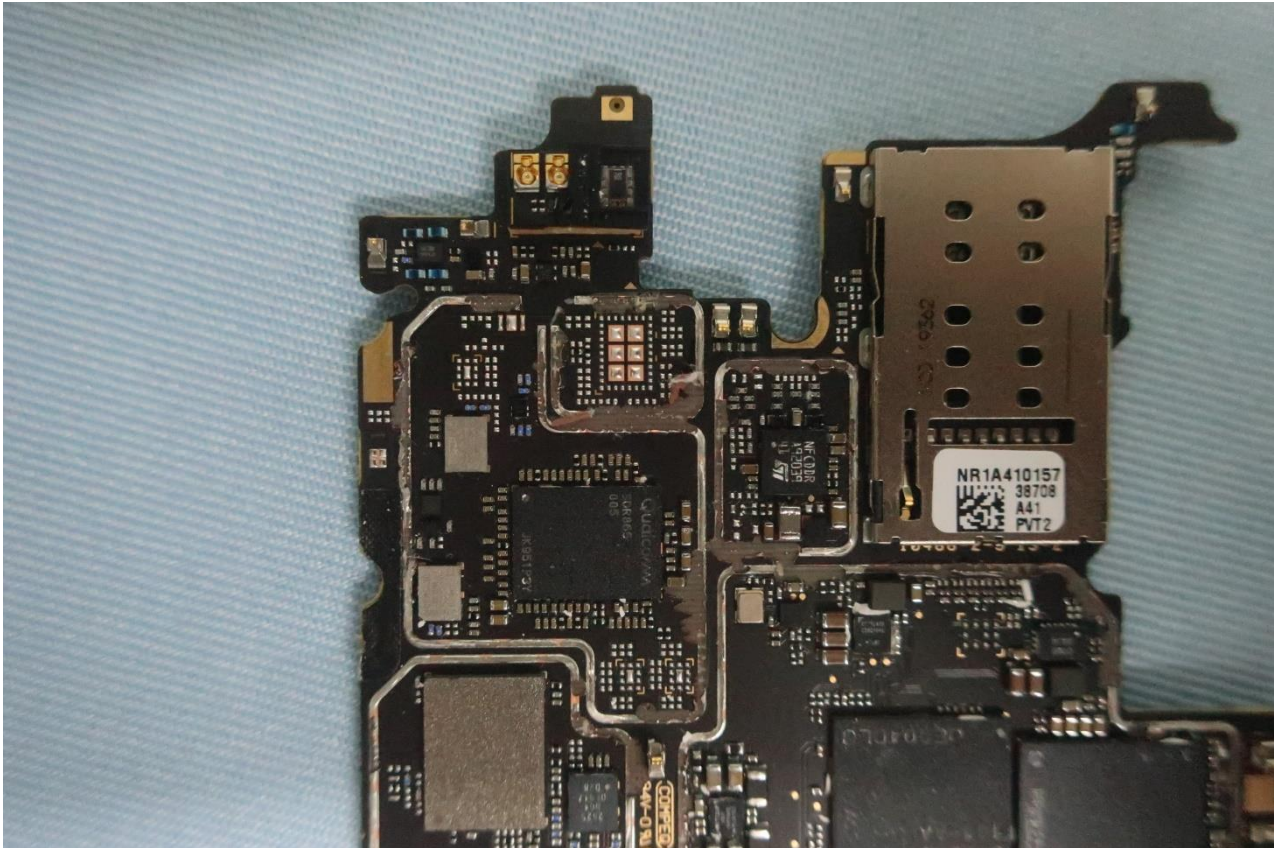

### 3. Internal Photograph of EUT

Brand Name: Motorola / Model Name: XT2063-2

Brand Name: Motorola / Model Name: XT2063-2

Brand Name: Motorola / Model Name: XT2063-2

Brand Name: Motorola / Model Name: XT2063-2

Brand Name: Motorola / Model Name: XT2063-2

Brand Name: Motorola / Model Name: XT2063-2

Brand Name: Motorola / Model Name: XT2063-2

Brand Name: Motorola / Model Name: XT2063-2

Brand Name: Motorola / Model Name: XT2063-2