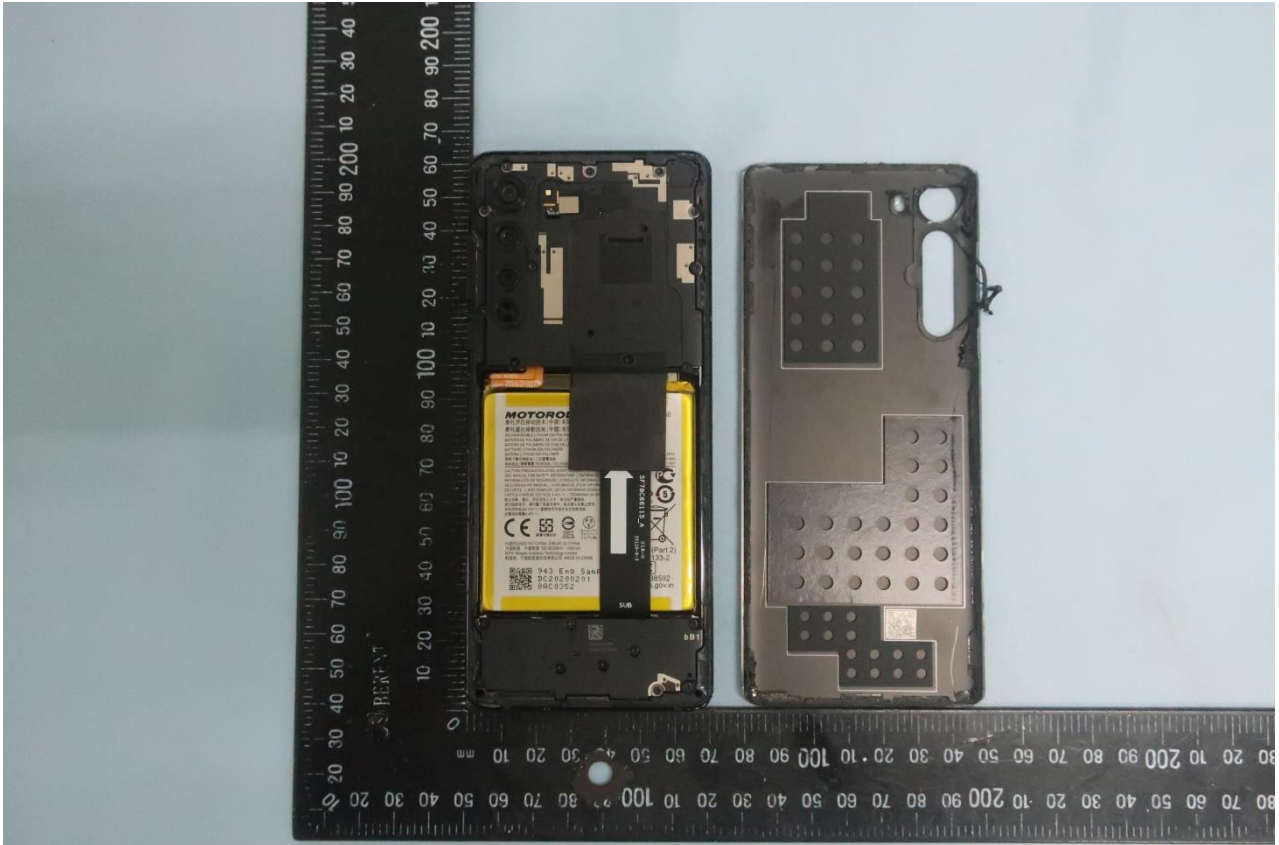

### 3. Internal Photograph of EUT

Brand Name: Motorola / Model Name: XT2063-2

Brand Name: Motorola / Model Name: XT2063-2

Brand Name: Motorola / Model Name: XT2063-2

Brand Name: Motorola / Model Name: XT2063-2

Brand Name: Motorola / Model Name: XT2063-2

Brand Name: Motorola / Model Name: XT2063-2

Brand Name: Motorola / Model Name: XT2063-2

Brand Name: Motorola / Model Name: XT2063-2

Brand Name: Motorola / Model Name: XT2063-2