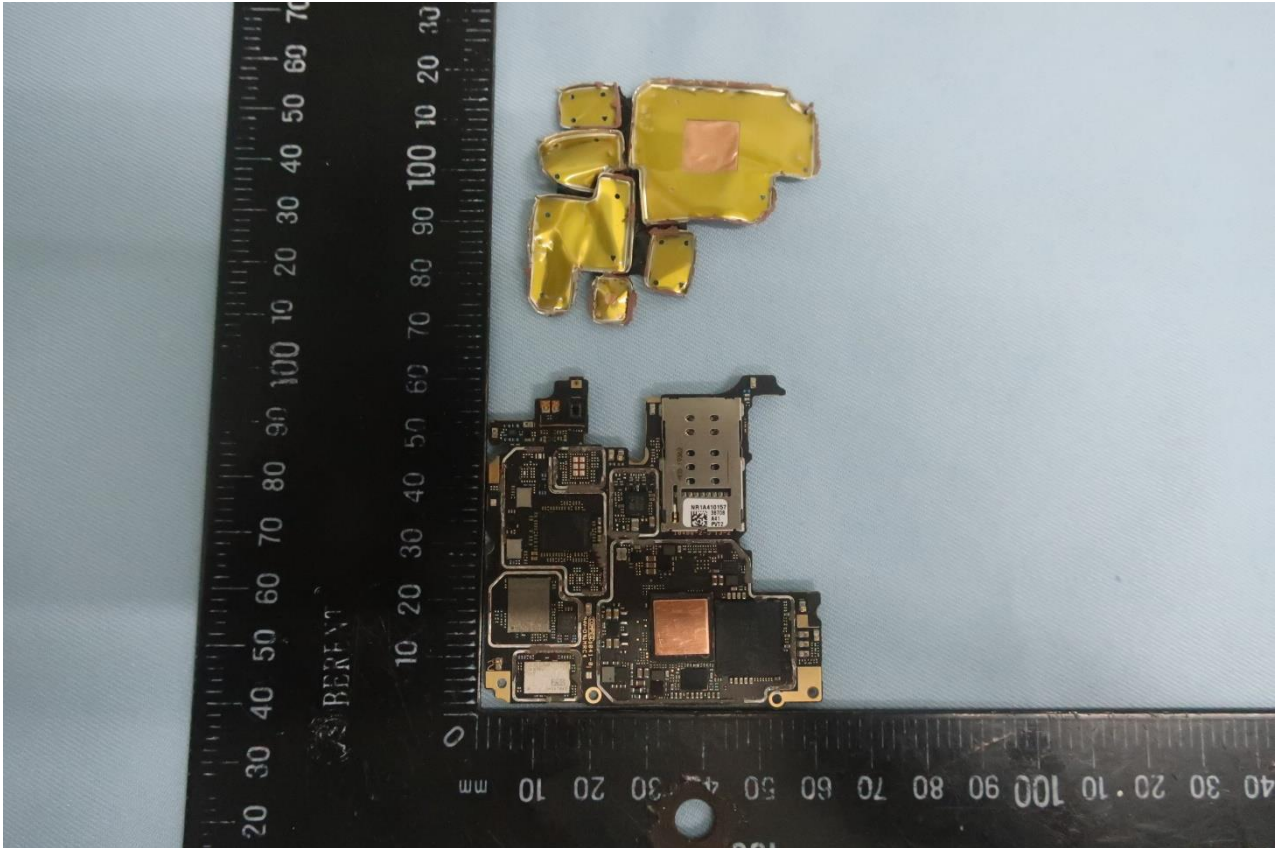

### 3. Internal Photograph of EUT

Brand Name: Motorola / Model Name: XT2063-2

Brand Name: Motorola / Model Name: XT2063-2

Brand Name: Motorola / Model Name: XT2063-2

Brand Name: Motorola / Model Name: XT2063-2

Brand Name: Motorola / Model Name: XT2063-2

Brand Name: Motorola / Model Name: XT2063-2

Brand Name: Motorola / Model Name: XT2063-2

Brand Name: Motorola / Model Name: XT2063-2

Brand Name: Motorola / Model Name: XT2063-2