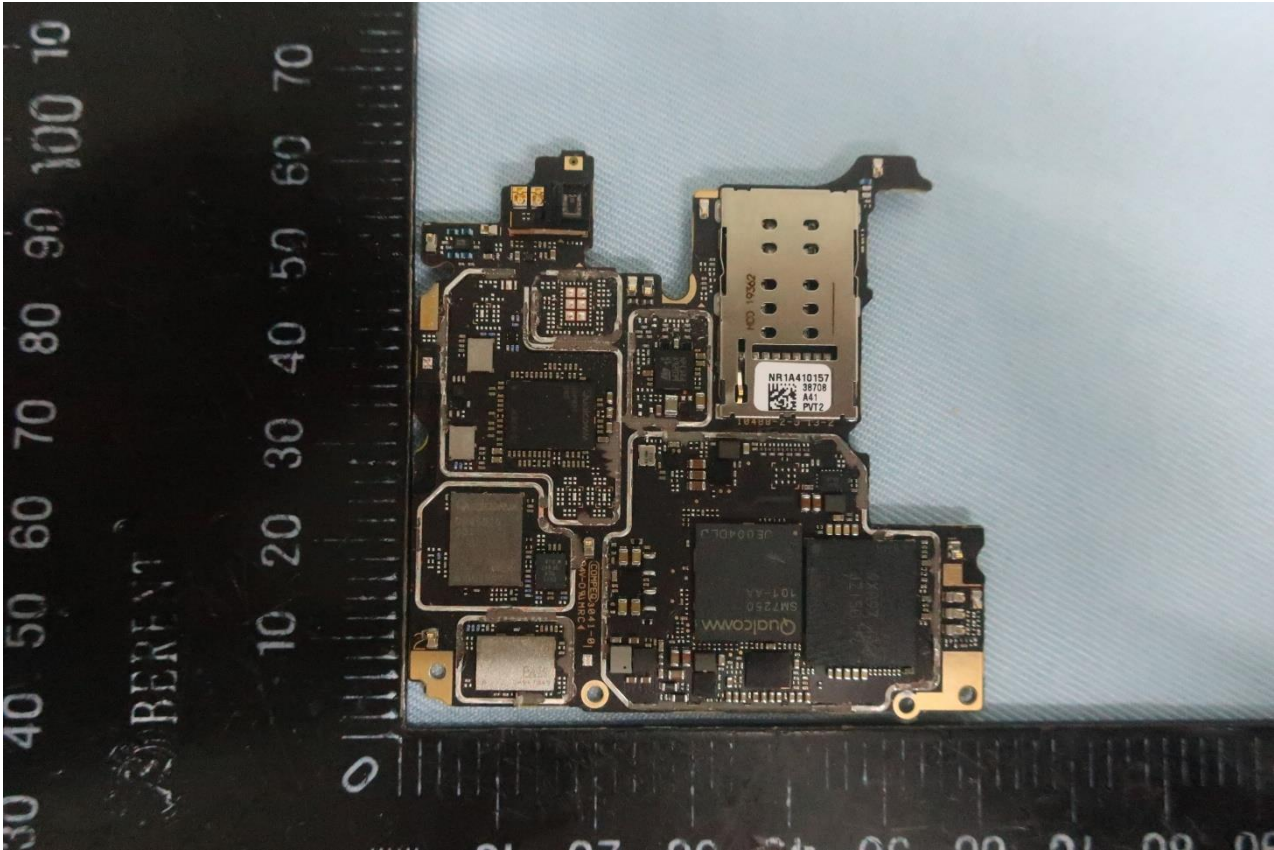

### 3. Internal Photograph of EUT

Brand Name: Motorola / Model Name: XT2063-2

Brand Name: Motorola / Model Name: XT2063-2

Brand Name: Motorola / Model Name: XT2063-2

Brand Name: Motorola / Model Name: XT2063-2

Brand Name: Motorola / Model Name: XT2063-2

Brand Name: Motorola / Model Name: XT2063-2

Brand Name: Motorola / Model Name: XT2063-2

Brand Name: Motorola / Model Name: XT2063-2

Brand Name: Motorola / Model Name: XT2063-2