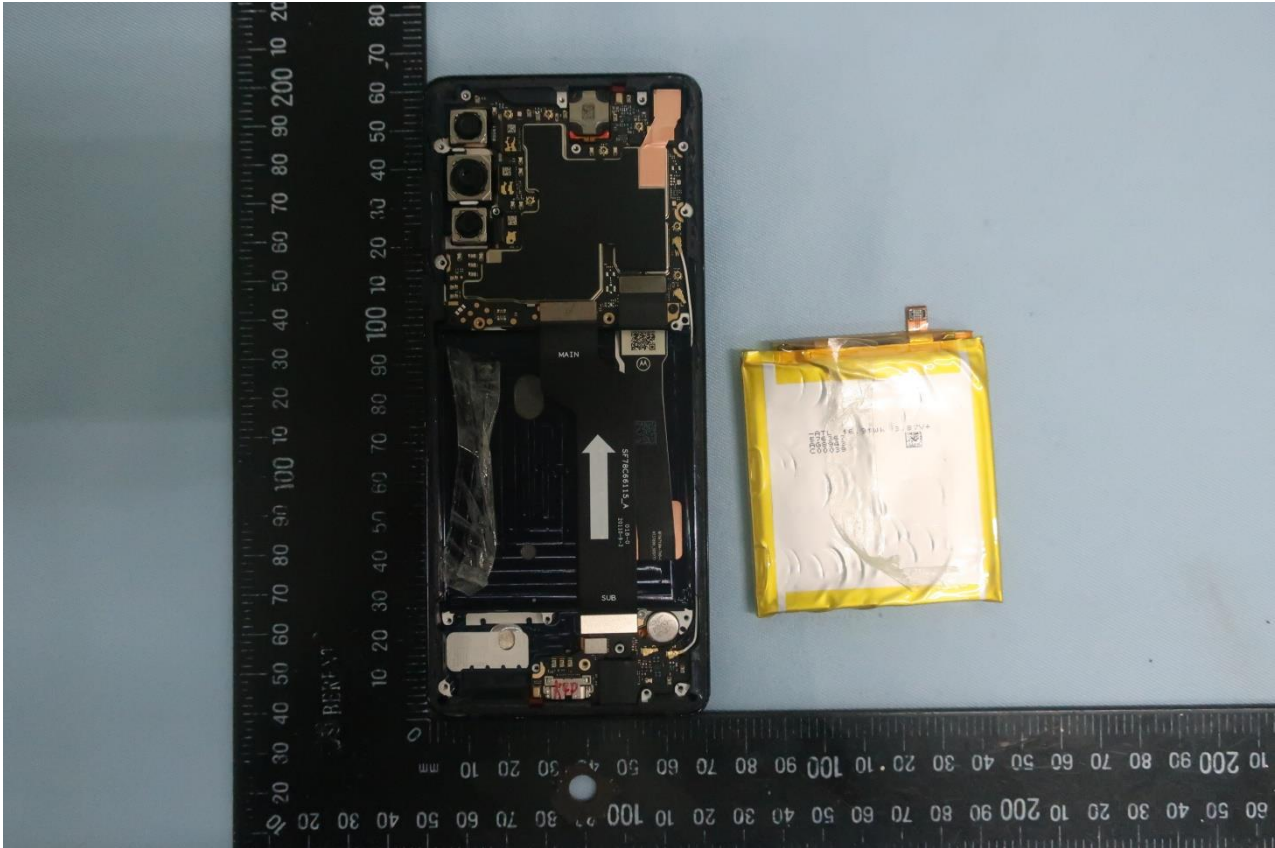

### 3. Internal Photograph of EUT

Brand Name: Motorola / Model Name: XT2063-2

Brand Name: Motorola / Model Name: XT2063-2

Brand Name: Motorola / Model Name: XT2063-2

Brand Name: Motorola / Model Name: XT2063-2

Brand Name: Motorola / Model Name: XT2063-2

Brand Name: Motorola / Model Name: XT2063-2

Brand Name: Motorola / Model Name: XT2063-2

Brand Name: Motorola / Model Name: XT2063-2

Brand Name: Motorola / Model Name: XT2063-2