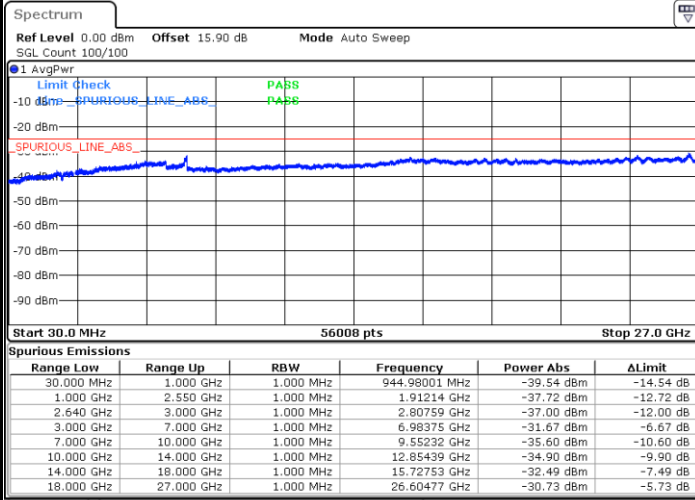

Date: 13.FEB.2020 02:45:46

Highest Band Edge / 1 RB

Date: 13.FEB.2020 02:50:24

Lowest Band Edge / Full RB

Date: 13.FEB.2020 02:47:19

Highest Band Edge / Full RB

Date: 13.FEB.2020 02:48:52

LTE Band 38 / 20MHz / 64QAM

Lowest Band Edge / 1 RB

Highest Band Edge / 1 RB

Date: 13.FEB.2020 02:51:11

Date: 13.FEB.2020 02:53:30

Lowest Band Edge / Full RB

Highest Band Edge / Full RB

Date: 13.FEB.2020 02:51:57

Date: 13.FEB.2020 02:52:44

# Conducted Spurious Emission

LTE Band 38 / 5MHz

Highest Channel / QPSK

Date: 13.FEB.2020 03:00:20

Highest Channel / 16QAM

Date: 13.FEB.2020 03:01:11

LTE Band 38 / 10MHz

Lowest Channel / QPSK