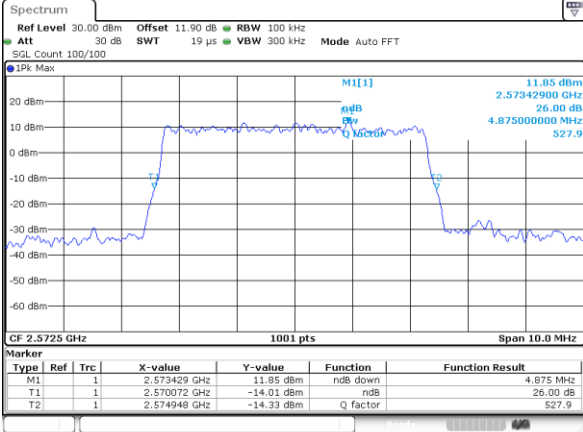

LTE Band 38

Lowest Channel / 5MHz / 64QAM

Lowest Channel / 10MHz / 64QAM

Middle Channel / 5MHz / 64QAM

Middle Channel / 10MHz / 64QAM

Highest Channel / 5MHz / 64QAM

Highest Channel / 10MHz / 64QAM

LTE Band 38