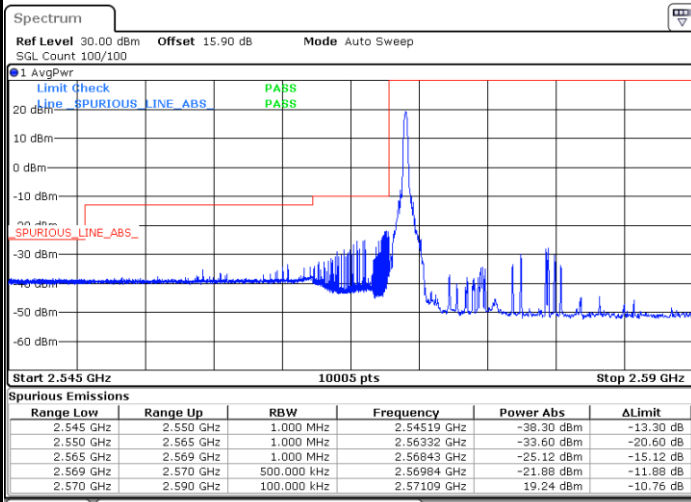

Date: 13.FEB.2020 02:43:26

LTE Band 38 / 20MHz / QPSK

Lowest Band Edge / 1 RB

Highest Band Edge / 1 RB

Lowest Band Edge / Full RB

Highest Band Edge / Full RB

LTE Band 38 / 20MHz / 16QAM

Lowest Band Edge / 1 RB

Date: 13.FEB.2020 02:45:46

Highest Band Edge / 1 RB

Date: 13.FEB.2020 02:50:24

Lowest Band Edge / Full RB

Date: 13.FEB.2020 02:47:19

Highest Band Edge / Full RB

Date: 13.FEB.2020 02:48:52

LTE Band 38 / 20MHz / 64QAM

Lowest Band Edge / 1 RB

Highest Band Edge / 1 RB

Date: 13.FEB.2020 02:51:11

Date: 13.FEB.2020 02:53:30

Lowest Band Edge / Full RB

Highest Band Edge / Full RB

Date: 13.FEB.2020 02:51:57

Date: 13.FEB.2020 02:52:44