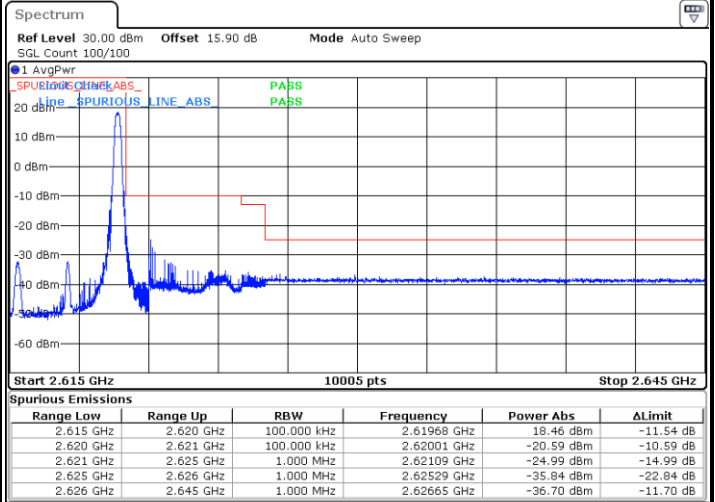

# Conducted Band Edge

LTE Band 38 / 5MHz / 16QAM

Lowest Band Edge / 1RB

Date: 13.FEB.2020 02:17:55

Highest Band Edge / 1 RB

Date: 13.FEB.2020 02:22:33

Lowest Band Edge / Full RB

Date: 13.FEB.2020 02:19:28

Highest Band Edge / Full RB

Date: 13.FEB.2020 02:21:00

LTE Band 38 / 5MHz / 64QAM

Lowest Band Edge / 1RB

Date: 13.FEB.2020 02:23:20

Highest Band Edge / 1 RB

Date: 13.FEB.2020 02:25:39

Lowest Band Edge / Full RB

Date: 13.FEB.2020 02:24:06

Highest Band Edge / Full RB

Date: 13.FEB.2020 02:24:52

LTE Band 38 / 10MHz / QPSK

Lowest Band Edge / 1 RB

Highest Band Edge / 1 RB

Lowest Band Edge / Full RB

Highest Band Edge / Full RB

LTE Band 38 / 10MHz / 16QAM

Lowest Band Edge / 1 RB

Date: 13.FEB.2020 02:30:17

Highest Band Edge / 1 RB

Date: 13.FEB.2020 02:34:56

Lowest Band Edge / Full RB

Date: 13.FEB.2020 02:31:50

Highest Band Edge / Full RB