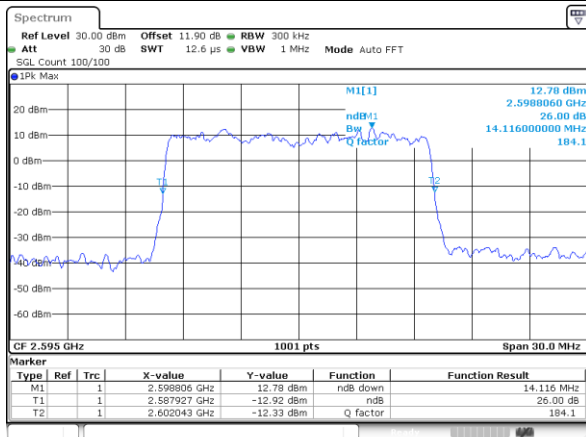

Middle Channel / 15MHz / 64QAM

Date: 13.FEB.2020 02:05:56