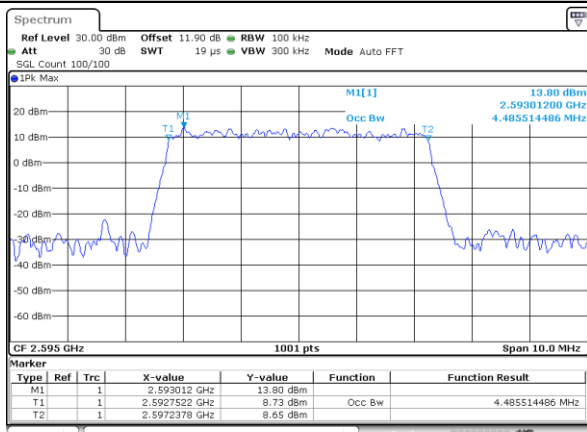

LTE Band 38

Lowest Channel / 5MHz / QPSK

Date: 13.FEB.2020 01:51:36

Lowest Channel / 5MHz / 16QAM

Date: 13.FEB.2020 01:51:50

Middle Channel / 5MHz / QPSK

Date: 13.FEB.2020 01:52:31

Middle Channel / 5MHz / 16QAM

Date: 13.FEB.2020 01:52:44

Highest Channel / 5MHz / QPSK

Date: 13.FEB.2020 01:53:24

Highest Channel / 5MHz / 16QAM

Date: 13.FEB.2020 01:53:38

LTE Band 38

Lowest Channel / 10MHz / QPSK

Date: 13.FEB.2020 01:54:20