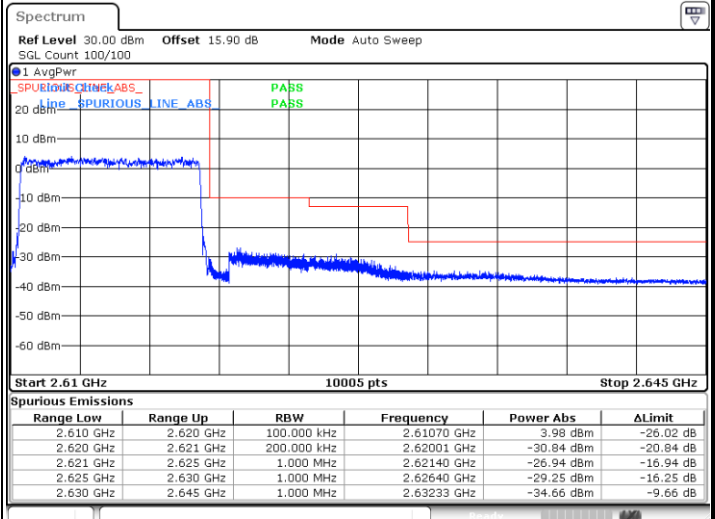

Highest Band Edge / Full RB

Date: 13.FEB.2020 02:21:00

LTE Band 38 / 5MHz / 64QAM

Lowest Band Edge / 1RB

Date: 13.FEB.2020 02:23:20

Highest Band Edge / 1 RB

Date: 13.FEB.2020 02:25:39

Lowest Band Edge / Full RB

Date: 13.FEB.2020 02:24:06

Highest Band Edge / Full RB

Date: 13.FEB.2020 02:24:52

LTE Band 38 / 10MHz / QPSK

Lowest Band Edge / 1 RB

Highest Band Edge / 1 RB

Lowest Band Edge / Full RB

Highest Band Edge / Full RB

LTE Band 38 / 10MHz / 16QAM

Lowest Band Edge / 1 RB

Date: 13.FEB.2020 02:30:17

Highest Band Edge / 1 RB

Date: 13.FEB.2020 02:34:56

Lowest Band Edge / Full RB

Date: 13.FEB.2020 02:31:50

Highest Band Edge / Full RB

Date: 13.FEB.2020 02:33:23

LTE Band 38 / 10MHz / 64QAM

Lowest Band Edge / 1 RB

Highest Band Edge / 1 RB

Date: 13.FEB.2020 02:26:26

Date: 13.FEB.2020 02:28:45

Lowest Band Edge / Full RB

Highest Band Edge / Full RB