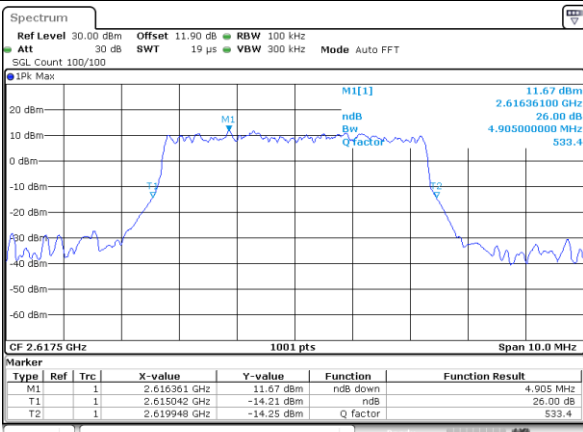

LTE Band 38

Lowest Channel / 5MHz / 64QAM

Lowest Channel / 10MHz / 64QAM

Middle Channel / 5MHz / 64QAM

Middle Channel / 10MHz / 64QAM

Highest Channel / 5MHz / 64QAM

Highest Channel / 10MHz / 64QAM

LTE Band 38