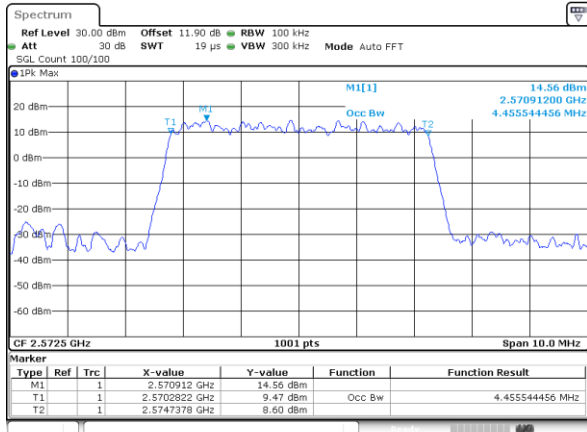

LTE Band 38

Lowest Channel / 5MHz / QPSK

Date: 13.FEB.2020 01:51:36