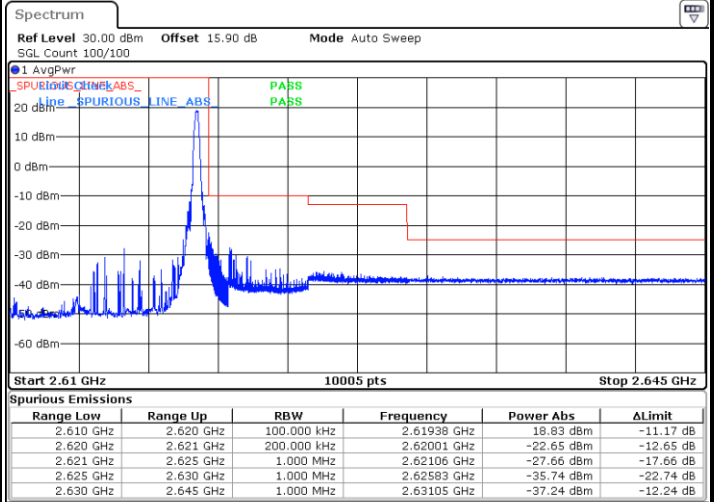

Highest Band Edge / Full RB

Date: 13.FEB.2020 02:21:00

LTE Band 38 / 5MHz / 64QAM

Lowest Band Edge / 1RB

Date: 13.FEB.2020 02:23:20

Highest Band Edge / 1 RB

Date: 13.FEB.2020 02:25:39

Lowest Band Edge / Full RB

Date: 13.FEB.2020 02:24:06

Highest Band Edge / Full RB

Date: 13.FEB.2020 02:24:52

LTE Band 38 / 10MHz / QPSK

Lowest Band Edge / 1 RB

Highest Band Edge / 1 RB

Lowest Band Edge / Full RB

Highest Band Edge / Full RB

LTE Band 38 / 10MHz / 16QAM

Lowest Band Edge / 1 RB

Date: 13.FEB.2020 02:30:17

Highest Band Edge / 1 RB

Date: 13.FEB.2020 02:34:56

Lowest Band Edge / Full RB

Date: 13.FEB.2020 02:31:50

Highest Band Edge / Full RB

Date: 13.FEB.2020 02:33:23

LTE Band 38 / 10MHz / 64QAM

Lowest Band Edge / 1 RB

Highest Band Edge / 1 RB

Date: 13.FEB.2020 02:26:26

Date: 13.FEB.2020 02:28:45

Lowest Band Edge / Full RB

Highest Band Edge / Full RB