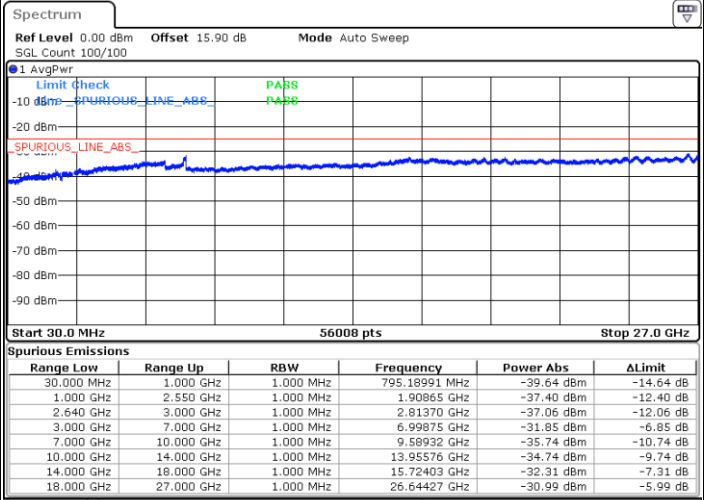

Date: 13.FEB.2020 02:45:46

Highest Band Edge / 1 RB

Date: 13.FEB.2020 02:50:24

Lowest Band Edge / Full RB

Date: 13.FEB.2020 02:47:19

Highest Band Edge / Full RB

Date: 13.FEB.2020 02:48:52

LTE Band 38 / 20MHz / 64QAM

Lowest Band Edge / 1 RB

Highest Band Edge / 1 RB

Date: 13.FEB.2020 02:51:11

Date: 13.FEB.2020 02:53:30

Lowest Band Edge / Full RB

Highest Band Edge / Full RB

Date: 13.FEB.2020 02:51:57

Date: 13.FEB.2020 02:52:44

# Conducted Spurious Emission

LTE Band 38 / 5MHz

Highest Channel / QPSK

Date: 13.FEB.2020 03:00:20

Highest Channel / 16QAM

Date: 13.FEB.2020 03:01:11

LTE Band 38 / 10MHz

Lowest Channel / QPSK

Date: 13.FEB.2020 03:04:38

Lowest Channel / 16QAM

Date: 13.FEB.2020 03:05:29

LTE Band 38 / 10MHz

Middle Channel / QPSK

Middle Channel / 16QAM

Date: 13.FEB.2020 03:06:20

Date: 13.FEB.2020 03:07:11