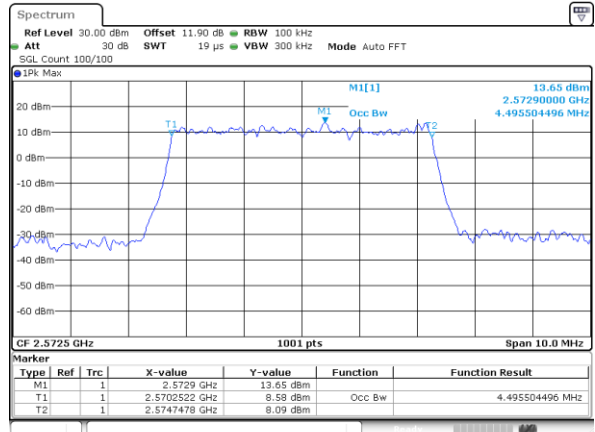

Highest Channel / 15MHz / 64QAM

Date: 13.FEB.2020 02:06:23

Highest Channel / 20MHz / 64QAM

Date: 13.FEB.2020 02:07:45

Occupied Bandwidth

Mode	LTE Band 38 : 99%OBW(MHz)											
BW	1.4MHz		3MHz		5MHz		10MHz		15MHz		20MHz	
Mod.	QPSK	16QAM	QPSK	16QAM	QPSK	16QAM	QPSK	16QAM	QPSK	16QAM	QPSK	16QAM
Lowest CH	-	-	-	-	4.46	4.50	8.95	9.07	13.43	13.49	17.94	17.86
Middle CH	-	-	-	-	4.49	4.48	9.11	9.01	13.34	13.43	17.94	17.82
Highest CH	-	-	-	-	4.47	4.48	9.01	8.97	13.40	13.52	17.74	17.98
Mode	LTE Band 38 : 99%OBW(MHz)											
BW	1.4MHz		3MHz		5MHz		10MHz		15MHz		20MHz	
Mod.	64QAM		64QAM		64QAM		64QAM		64QAM		64QAM	
Lowest CH	-	-	-	-	4.47	-	9.03	-	13.46	-	17.90	-
Middle CH	-	-	-	-	4.51	-	9.05	-	13.49	-	17.90	-
Highest CH	-	-	-	-	4.50	-	8.95	-	13.55	-	17.78	-

LTE Band 38

Lowest Channel / 5MHz / QPSK

Date: 13.FEB.2020 01:51:36

Lowest Channel / 5MHz / 16QAM

Date: 13.FEB.2020 01:51:50

Middle Channel / 5MHz / QPSK

Date: 13.FEB.2020 01:52:31

Middle Channel / 5MHz / 16QAM