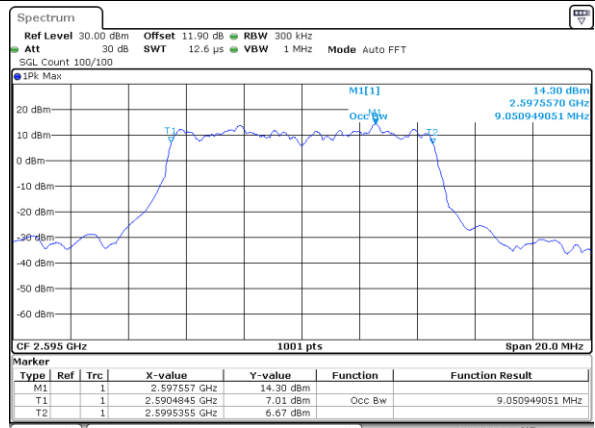

Middle Channel / 10MHz / 64QAM

Date: 13.FEB.2020 02:04:21