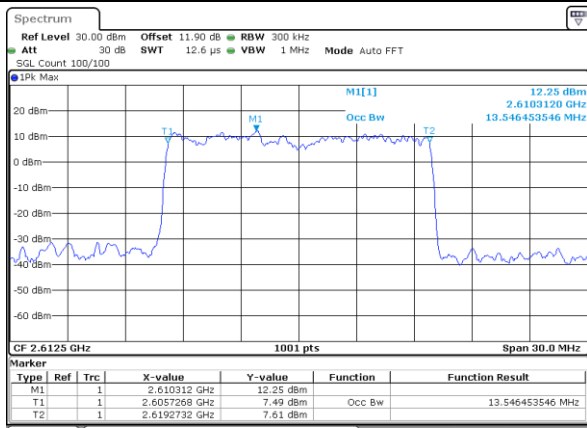

Highest Channel / 15MHz / 64QAM

Date: 13.FEB.2020 02:06:09