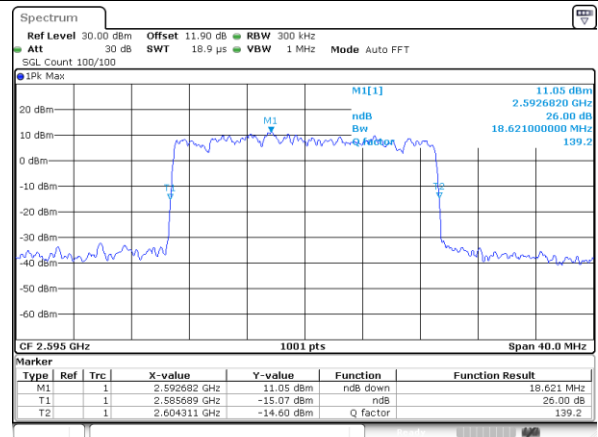

Middle Channel / 20MHz / 64QAM

Date: 13.FEB.2020 02:07:18