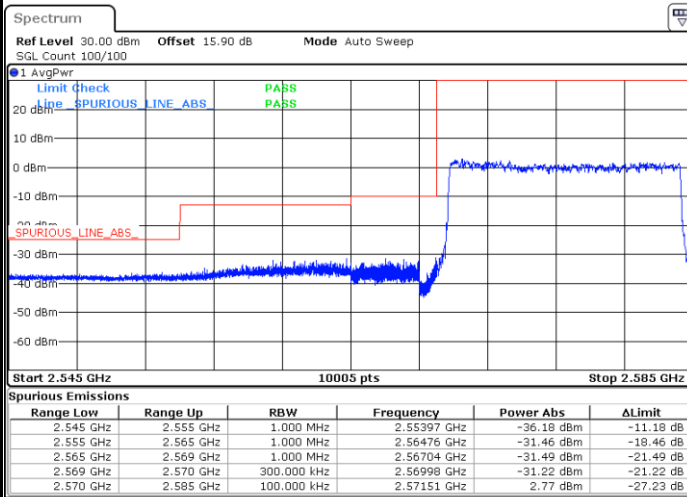

Date: 13.FEB.2020 02:33:23

LTE Band 38 / 10MHz / 64QAM

Lowest Band Edge / 1 RB

Highest Band Edge / 1 RB

Date: 13.FEB.2020 02:26:26

Date: 13.FEB.2020 02:28:45

Lowest Band Edge / Full RB

Highest Band Edge / Full RB

Date: 13.FEB.2020 02:27:12

Date: 13.FEB.2020 02:27:58

LTE Band 38 / 15MHz / QPSK

Lowest Band Edge / 1 RB

Date: 13.FEB.2020 02:35:43

Highest Band Edge / 1 RB

Date: 13.FEB.2020 02:40:21

Lowest Band Edge / Full RB

Date: 13.FEB.2020 02:37:15

Highest Band Edge / Full RB

Date: 13.FEB.2020 02:38:48

LTE Band 38 / 15MHz / 16QAM

Lowest Band Edge / 1 RB

Highest Band Edge / 1 RB

Lowest Band Edge / Full RB

Highest Band Edge / Full RB