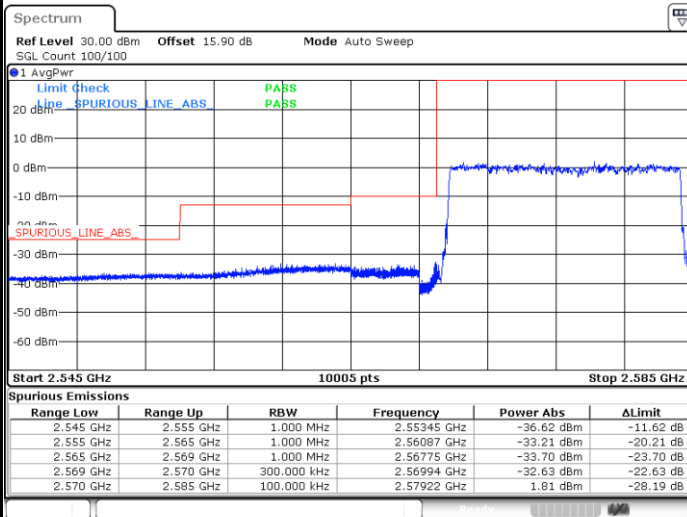

Date: 13.FEB.2020 02:27:12

Date: 13.FEB.2020 02:27:58

LTE Band 38 / 15MHz / QPSK

Lowest Band Edge / 1 RB

Date: 13.FEB.2020 02:35:43

Highest Band Edge / 1 RB

Date: 13.FEB.2020 02:40:21

Lowest Band Edge / Full RB

Date: 13.FEB.2020 02:37:15

Highest Band Edge / Full RB

Date: 13.FEB.2020 02:38:48

LTE Band 38 / 15MHz / 16QAM

Lowest Band Edge / 1 RB

Highest Band Edge / 1 RB

Lowest Band Edge / Full RB

Highest Band Edge / Full RB

LTE Band 38 / 15MHz / 64QAM

Lowest Band Edge / 1 RB

Date: 13.FEB.2020 02:41:54

Highest Band Edge / 1 RB

Date: 13.FEB.2020 02:44:13

Lowest Band Edge / Full RB

Date: 13.FEB.2020 02:42:40

Highest Band Edge / Full RB

Date: 13.FEB.2020 02:43:26

LTE Band 38 / 20MHz / QPSK

Lowest Band Edge / 1 RB

Highest Band Edge / 1 RB

Lowest Band Edge / Full RB

Highest Band Edge / Full RB

LTE Band 38 / 20MHz / 16QAM

Lowest Band Edge / 1 RB