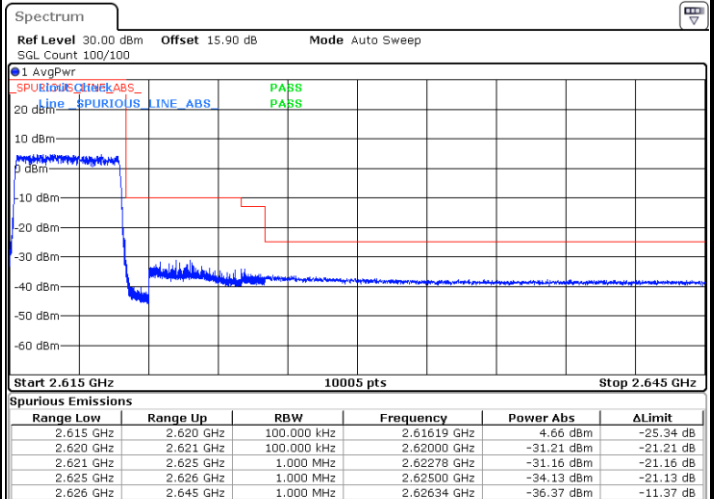

# Conducted Band Edge

LTE Band 38 / 5MHz / 16QAM

Lowest Band Edge / 1RB

Date: 13.FEB.2020 02:17:55

Highest Band Edge / 1 RB

Date: 13.FEB.2020 02:22:33

Lowest Band Edge / Full RB

Date: 13.FEB.2020 02:19:28

Highest Band Edge / Full RB

Date: 13.FEB.2020 02:21:00

LTE Band 38 / 5MHz / 64QAM

Lowest Band Edge / 1RB

Date: 13.FEB.2020 02:23:20

Highest Band Edge / 1 RB

Date: 13.FEB.2020 02:25:39

Lowest Band Edge / Full RB

Date: 13.FEB.2020 02:24:06

Highest Band Edge / Full RB

Date: 13.FEB.2020 02:24:52

LTE Band 38 / 10MHz / QPSK

Lowest Band Edge / 1 RB

Highest Band Edge / 1 RB

Lowest Band Edge / Full RB

Highest Band Edge / Full RB

LTE Band 38 / 10MHz / 16QAM

Lowest Band Edge / 1 RB

Date: 13.FEB.2020 02:30:17

Highest Band Edge / 1 RB

Date: 13.FEB.2020 02:34:56

Lowest Band Edge / Full RB

Date: 13.FEB.2020 02:31:50

Highest Band Edge / Full RB