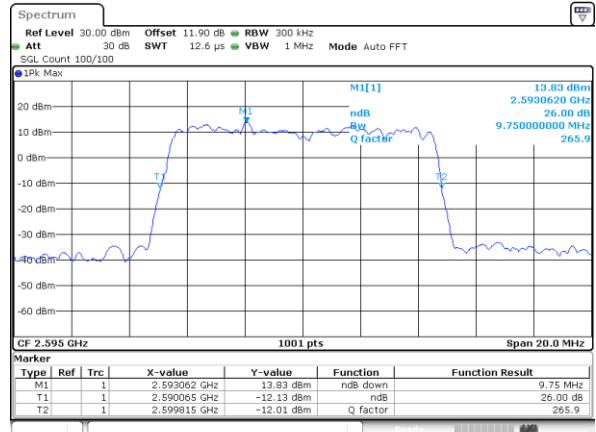

LTE Band 38

Lowest Channel / 5MHz / 64QAM

Lowest Channel / 10MHz / 64QAM

Middle Channel / 5MHz / 64QAM

Middle Channel / 10MHz / 64QAM

Highest Channel / 5MHz / 64QAM

Highest Channel / 10MHz / 64QAM

LTE Band 38