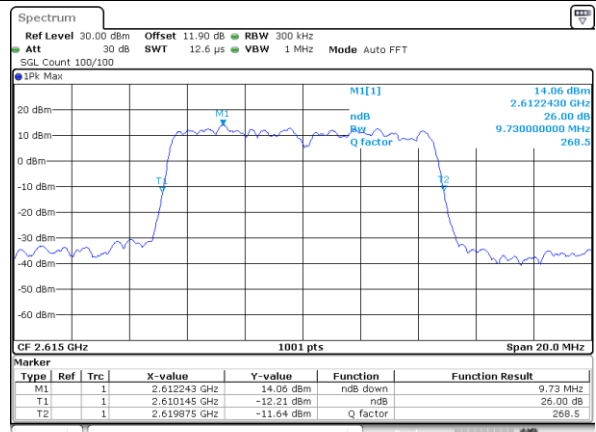

LTE Band 38

Lowest Channel / 5MHz / 64QAM

Lowest Channel / 10MHz / 64QAM

Middle Channel / 5MHz / 64QAM

Middle Channel / 10MHz / 64QAM

Highest Channel / 5MHz / 64QAM

Highest Channel / 10MHz / 64QAM

LTE Band 38