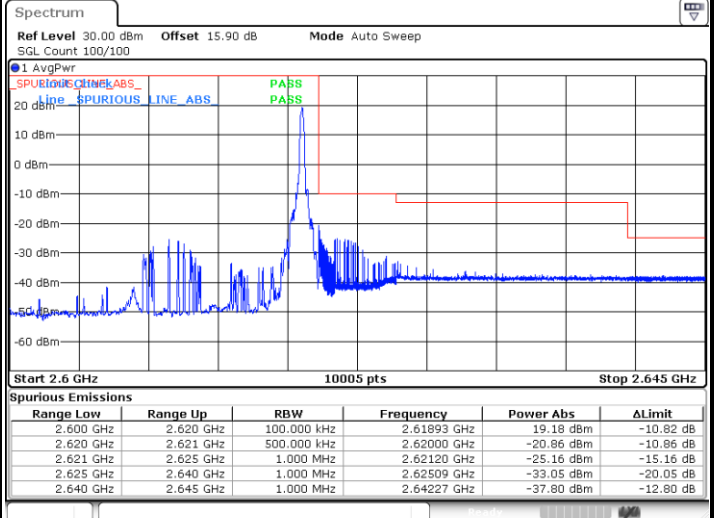

LTE Band 38 / 15MHz / 64QAM

Lowest Band Edge / 1 RB

Date: 13.FEB.2020 02:41:54

Highest Band Edge / 1 RB

Date: 13.FEB.2020 02:44:13

Lowest Band Edge / Full RB

Date: 13.FEB.2020 02:42:40

Highest Band Edge / Full RB

Date: 13.FEB.2020 02:43:26

LTE Band 38 / 20MHz / QPSK

Lowest Band Edge / 1 RB

Highest Band Edge / 1 RB

Lowest Band Edge / Full RB

Highest Band Edge / Full RB

LTE Band 38 / 20MHz / 16QAM

Lowest Band Edge / 1 RB

Date: 13.FEB.2020 02:45:46

Highest Band Edge / 1 RB

Date: 13.FEB.2020 02:50:24

Lowest Band Edge / Full RB

Date: 13.FEB.2020 02:47:19

Highest Band Edge / Full RB

Date: 13.FEB.2020 02:48:52

LTE Band 38 / 20MHz / 64QAM

Lowest Band Edge / 1 RB

Highest Band Edge / 1 RB

Date: 13.FEB.2020 02:51:11

Date: 13.FEB.2020 02:53:30

Lowest Band Edge / Full RB

Highest Band Edge / Full RB

Date: 13.FEB.2020 02:51:57

Date: 13.FEB.2020 02:52:44