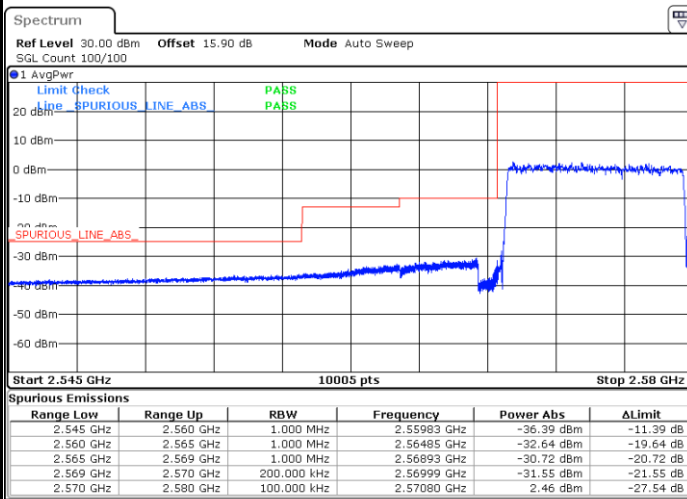

LTE Band 38 / 10MHz / 16QAM

Lowest Band Edge / 1 RB

Date: 13.FEB.2020 02:30:17

Highest Band Edge / 1 RB

Date: 13.FEB.2020 02:34:56

Lowest Band Edge / Full RB

Date: 13.FEB.2020 02:31:50

Highest Band Edge / Full RB

Date: 13.FEB.2020 02:33:23

LTE Band 38 / 10MHz / 64QAM

Lowest Band Edge / 1 RB

Highest Band Edge / 1 RB

Date: 13.FEB.2020 02:26:26

Date: 13.FEB.2020 02:28:45

Lowest Band Edge / Full RB

Highest Band Edge / Full RB

Date: 13.FEB.2020 02:27:12

Date: 13.FEB.2020 02:27:58

LTE Band 38 / 15MHz / QPSK

Lowest Band Edge / 1 RB

Date: 13.FEB.2020 02:35:43

Highest Band Edge / 1 RB

Date: 13.FEB.2020 02:40:21

Lowest Band Edge / Full RB

Date: 13.FEB.2020 02:37:15

Highest Band Edge / Full RB

Date: 13.FEB.2020 02:38:48

LTE Band 38 / 15MHz / 16QAM

Lowest Band Edge / 1 RB

Highest Band Edge / 1 RB

Lowest Band Edge / Full RB

Highest Band Edge / Full RB