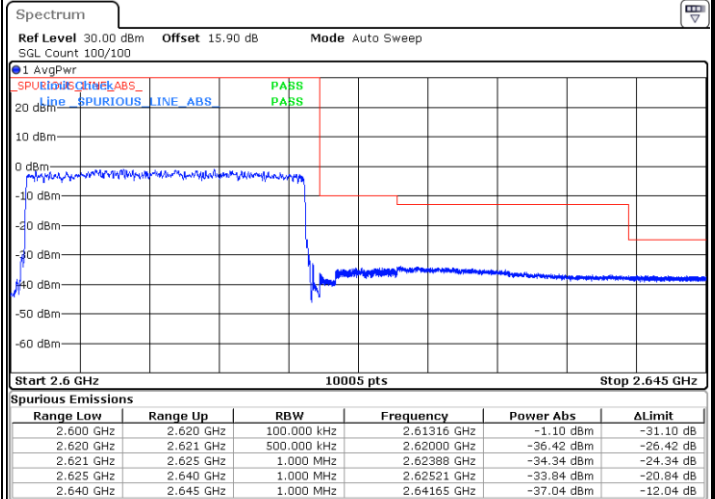

Date: 13.FEB.2020 02:45:46

Highest Band Edge / 1 RB

Date: 13.FEB.2020 02:50:24

Lowest Band Edge / Full RB

Date: 13.FEB.2020 02:47:19

Highest Band Edge / Full RB

Date: 13.FEB.2020 02:48:52

LTE Band 38 / 20MHz / 64QAM

Lowest Band Edge / 1 RB

Highest Band Edge / 1 RB

Date: 13.FEB.2020 02:51:11

Date: 13.FEB.2020 02:53:30

Lowest Band Edge / Full RB

Highest Band Edge / Full RB

Date: 13.FEB.2020 02:51:57

Date: 13.FEB.2020 02:52:44

# Conducted Spurious Emission

LTE Band 38 / 5MHz

Highest Channel / QPSK

Date: 13.FEB.2020 03:00:20

Highest Channel / 16QAM

Date: 13.FEB.2020 03:01:11

LTE Band 38 / 10MHz

Lowest Channel / QPSK