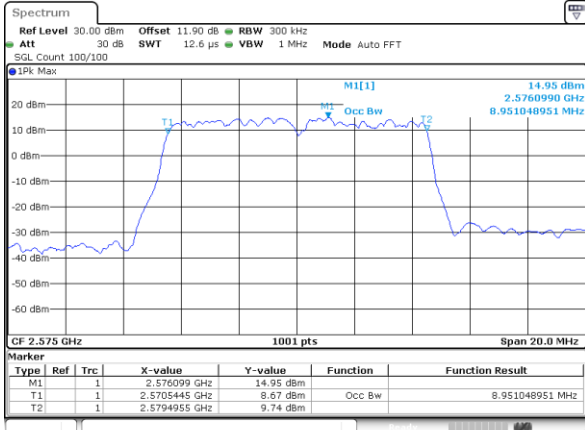

Date: 13.FEB.2020 01:52:44

Highest Channel / 5MHz / QPSK

Date: 13.FEB.2020 01:53:24

Highest Channel / 5MHz / 16QAM

Date: 13.FEB.2020 01:53:38

LTE Band 38

Lowest Channel / 10MHz / QPSK

Date: 13.FEB.2020 01:54:20