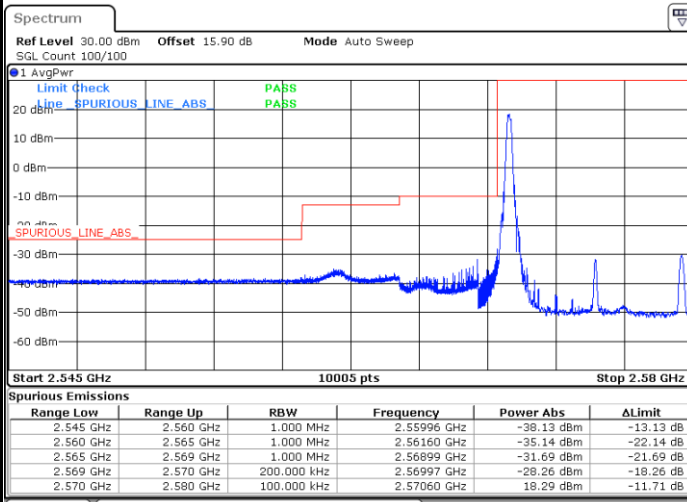

Date: 13.FEB.2020 02:24:06

Highest Band Edge / Full RB

Date: 13.FEB.2020 02:24:52

LTE Band 38 / 10MHz / QPSK

Lowest Band Edge / 1 RB

Highest Band Edge / 1 RB

Lowest Band Edge / Full RB

Highest Band Edge / Full RB

LTE Band 38 / 10MHz / 16QAM

Lowest Band Edge / 1 RB

Date: 13.FEB.2020 02:30:17

Highest Band Edge / 1 RB

Date: 13.FEB.2020 02:34:56

Lowest Band Edge / Full RB

Date: 13.FEB.2020 02:31:50

Highest Band Edge / Full RB

Date: 13.FEB.2020 02:33:23

LTE Band 38 / 10MHz / 64QAM

Lowest Band Edge / 1 RB

Highest Band Edge / 1 RB

Date: 13.FEB.2020 02:26:26

Date: 13.FEB.2020 02:28:45

Lowest Band Edge / Full RB

Highest Band Edge / Full RB

Date: 13.FEB.2020 02:27:12

Date: 13.FEB.2020 02:27:58

LTE Band 38 / 15MHz / QPSK

Lowest Band Edge / 1 RB

Date: 13.FEB.2020 02:35:43

Highest Band Edge / 1 RB

Date: 13.FEB.2020 02:40:21

Lowest Band Edge / Full RB