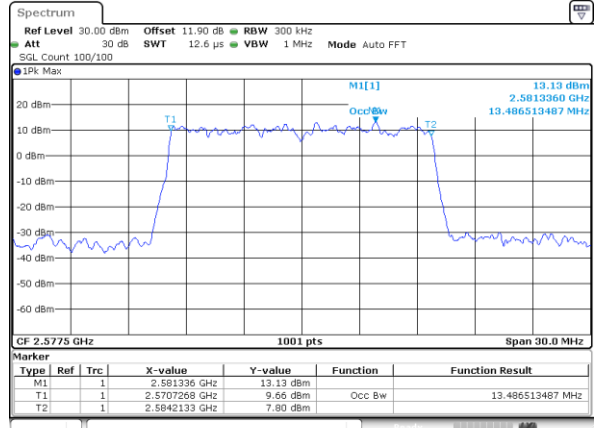

Highest Channel / 10MHz / 16QAM

Date: 13.FEB.2020 01:56:22

LTE Band 38

Lowest Channel / 15MHz / QPSK

Date: 13.FEB.2020 01:57:04

Lowest Channel / 15MHz / 16QAM

Date: 13.FEB.2020 01:57:18

Middle Channel / 15MHz / QPSK

Date: 13.FEB.2020 01:57:59

Middle Channel / 15MHz / 16QAM

Date: 13.FEB.2020 01:58:12

Highest Channel / 15MHz / QPSK

Date: 13.FEB.2020 01:58:52

Highest Channel / 15MHz / 16QAM

Date: 13.FEB.2020 01:59:06

LTE Band 38