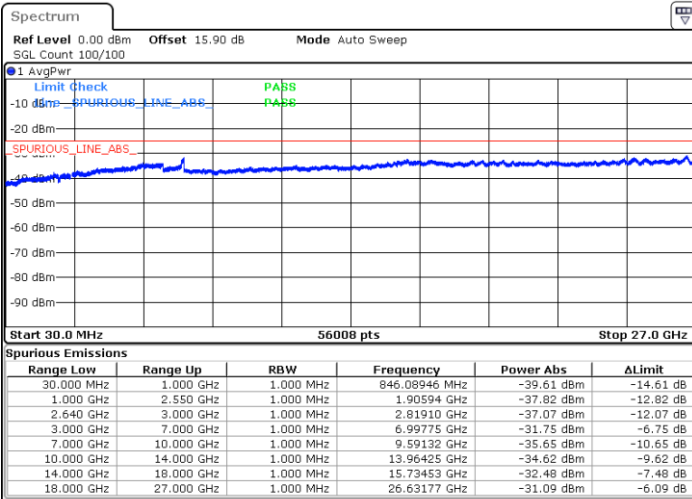

# Conducted Spurious Emission

LTE Band 38 / 5MHz

Highest Channel / QPSK

Date: 13.FEB.2020 03:00:20

Highest Channel / 16QAM

Date: 13.FEB.2020 03:01:11

LTE Band 38 / 10MHz

Lowest Channel / QPSK

Date: 13.FEB.2020 03:04:38

Lowest Channel / 16QAM

Date: 13.FEB.2020 03:05:29

LTE Band 38 / 10MHz

Middle Channel / QPSK

Middle Channel / 16QAM

Date: 13.FEB.2020 03:06:20

Date: 13.FEB.2020 03:07:11

Highest Channel / QPSK

Highest Channel / 16QAM

Date: 13.FEB.2020 03:08:02

Date: 13.FEB.2020 03:08:54

LTE Band 38 / 15MHz

Lowest Channel / QPSK

Lowest Channel / 16QAM

Date: 13.FEB.2020 03:09:47