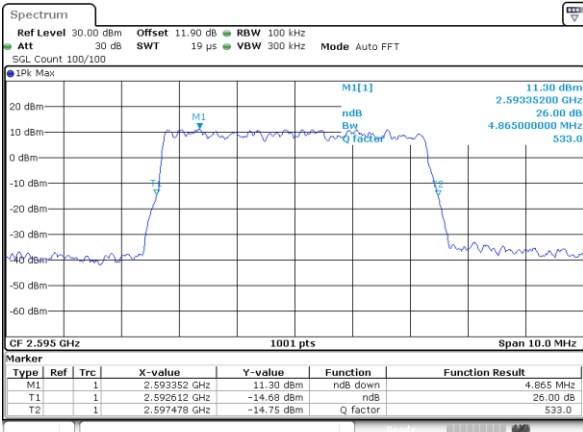

LTE Band 38

Lowest Channel / 5MHz / 64QAM

Lowest Channel / 10MHz / 64QAM

Middle Channel / 5MHz / 64QAM

Middle Channel / 10MHz / 64QAM

Highest Channel / 5MHz / 64QAM

Highest Channel / 10MHz / 64QAM

LTE Band 38