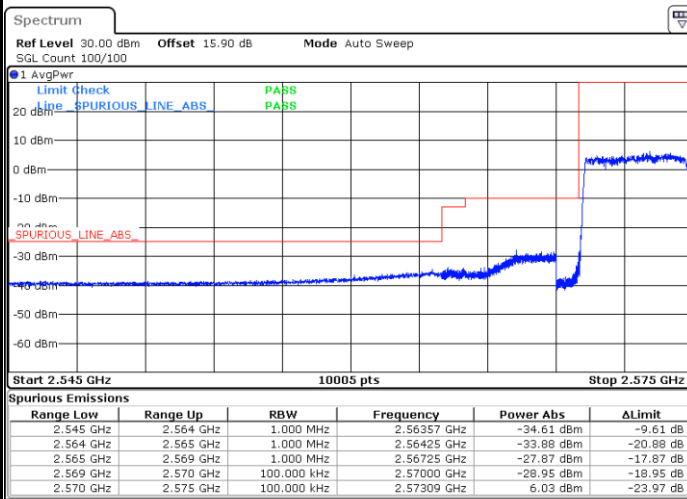

# Conducted Band Edge

LTE Band 38 / 5MHz / 16QAM

Lowest Band Edge / 1RB

Date: 13.FEB.2020 02:17:55

Highest Band Edge / 1 RB

Date: 13.FEB.2020 02:22:33

Lowest Band Edge / Full RB

Date: 13.FEB.2020 02:19:28

Highest Band Edge / Full RB

Date: 13.FEB.2020 02:21:00

LTE Band 38 / 5MHz / 64QAM

Lowest Band Edge / 1RB

Date: 13.FEB.2020 02:23:20

Highest Band Edge / 1 RB

Date: 13.FEB.2020 02:25:39

Lowest Band Edge / Full RB

Date: 13.FEB.2020 02:24:06

Highest Band Edge / Full RB

Date: 13.FEB.2020 02:24:52

LTE Band 38 / 10MHz / QPSK

Lowest Band Edge / 1 RB

Highest Band Edge / 1 RB

Lowest Band Edge / Full RB

Highest Band Edge / Full RB

LTE Band 38 / 10MHz / 16QAM

Lowest Band Edge / 1 RB

Date: 13.FEB.2020 02:30:17

Highest Band Edge / 1 RB

Date: 13.FEB.2020 02:34:56

Lowest Band Edge / Full RB

Date: 13.FEB.2020 02:31:50

Highest Band Edge / Full RB