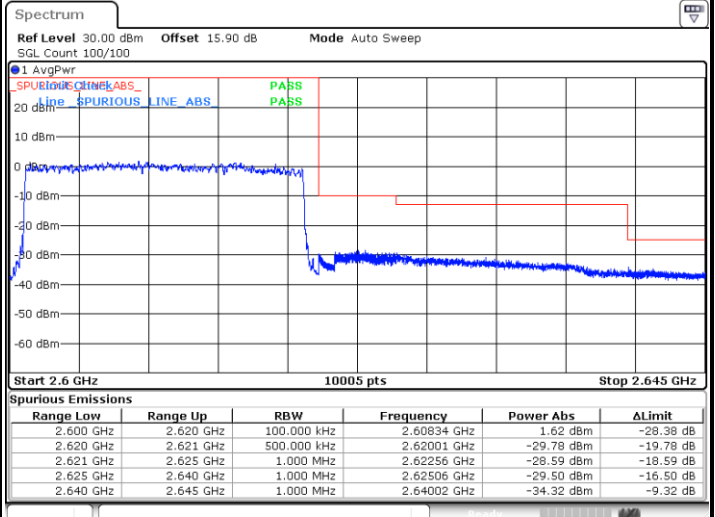

LTE Band 38 / 15MHz / 64QAM

Lowest Band Edge / 1 RB

Date: 13.FEB.2020 02:41:54

Highest Band Edge / 1 RB

Date: 13.FEB.2020 02:44:13

Lowest Band Edge / Full RB

Date: 13.FEB.2020 02:42:40

Highest Band Edge / Full RB

Date: 13.FEB.2020 02:43:26

LTE Band 38 / 20MHz / QPSK

Lowest Band Edge / 1 RB

Highest Band Edge / 1 RB

Lowest Band Edge / Full RB

Highest Band Edge / Full RB

LTE Band 38 / 20MHz / 16QAM

Lowest Band Edge / 1 RB

Date: 13.FEB.2020 02:45:46

Highest Band Edge / 1 RB

Date: 13.FEB.2020 02:50:24

Lowest Band Edge / Full RB

Date: 13.FEB.2020 02:47:19

Highest Band Edge / Full RB

Date: 13.FEB.2020 02:48:52

LTE Band 38 / 20MHz / 64QAM

Lowest Band Edge / 1 RB

Highest Band Edge / 1 RB

Date: 13.FEB.2020 02:51:11

Date: 13.FEB.2020 02:53:30

Lowest Band Edge / Full RB

Highest Band Edge / Full RB

Date: 13.FEB.2020 02:51:57

Date: 13.FEB.2020 02:52:44