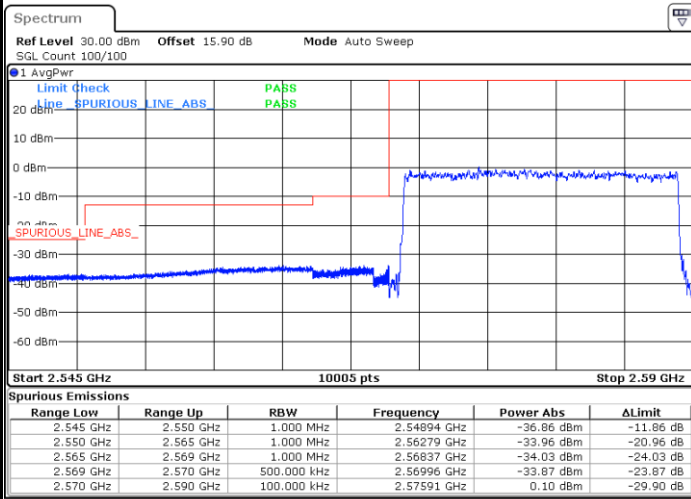

Date: 13.FEB.2020 02:45:46

Highest Band Edge / 1 RB

Date: 13.FEB.2020 02:50:24

Lowest Band Edge / Full RB

Date: 13.FEB.2020 02:47:19

Highest Band Edge / Full RB

Date: 13.FEB.2020 02:48:52

LTE Band 38 / 20MHz / 64QAM

Lowest Band Edge / 1 RB

Highest Band Edge / 1 RB

Date: 13.FEB.2020 02:51:11

Date: 13.FEB.2020 02:53:30

Lowest Band Edge / Full RB

Highest Band Edge / Full RB

Date: 13.FEB.2020 02:51:57

Date: 13.FEB.2020 02:52:44

# Conducted Spurious Emission

LTE Band 38 / 5MHz

Highest Channel / QPSK

Date: 13.FEB.2020 03:00:20

Highest Channel / 16QAM

Date: 13.FEB.2020 03:01:11

LTE Band 38 / 10MHz

Lowest Channel / QPSK