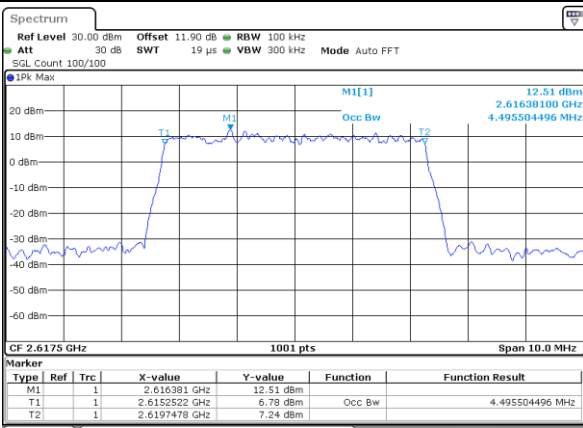

Date: 13.FEB.2020 02:03:54

Middle Channel / 5MHz / 64QAM

Date: 13.FEB.2020 02:02:59

Middle Channel / 10MHz / 64QAM

Date: 13.FEB.2020 02:04:21

Highest Channel / 5MHz / 64QAM

Date: 13.FEB.2020 02:03:25

Highest Channel / 10MHz / 64QAM