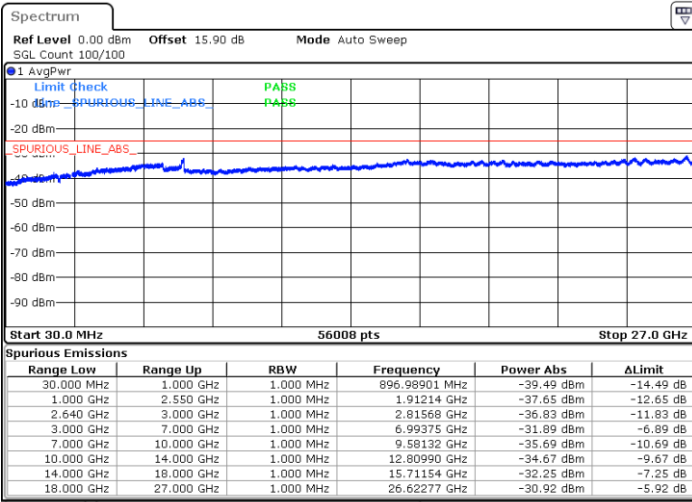

Date: 13.FEB.2020 03:04:38

Lowest Channel / 16QAM

Date: 13.FEB.2020 03:05:29

LTE Band 38 / 10MHz

Middle Channel / QPSK

Middle Channel / 16QAM

Date: 13.FEB.2020 03:06:20

Date: 13.FEB.2020 03:07:11

Highest Channel / QPSK

Highest Channel / 16QAM

Date: 13.FEB.2020 03:08:02

Date: 13.FEB.2020 03:08:54

LTE Band 38 / 15MHz

Lowest Channel / QPSK

Lowest Channel / 16QAM

Date: 13.FEB.2020 03:09:47