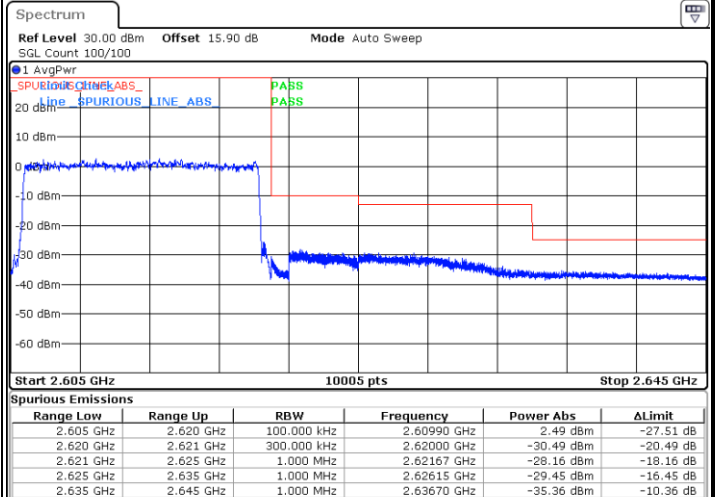

Date: 13.FEB.2020 02:33:23

LTE Band 38 / 10MHz / 64QAM

Lowest Band Edge / 1 RB

Highest Band Edge / 1 RB

Date: 13.FEB.2020 02:26:26

Date: 13.FEB.2020 02:28:45

Lowest Band Edge / Full RB

Highest Band Edge / Full RB

Date: 13.FEB.2020 02:27:12

Date: 13.FEB.2020 02:27:58

LTE Band 38 / 15MHz / QPSK

Lowest Band Edge / 1 RB

Date: 13.FEB.2020 02:35:43

Highest Band Edge / 1 RB

Date: 13.FEB.2020 02:40:21

Lowest Band Edge / Full RB

Date: 13.FEB.2020 02:37:15

Highest Band Edge / Full RB

Date: 13.FEB.2020 02:38:48

LTE Band 38 / 15MHz / 16QAM

Lowest Band Edge / 1 RB

Highest Band Edge / 1 RB

Lowest Band Edge / Full RB

Highest Band Edge / Full RB

LTE Band 38 / 15MHz / 64QAM

Lowest Band Edge / 1 RB

Date: 13.FEB.2020 02:41:54

Highest Band Edge / 1 RB

Date: 13.FEB.2020 02:44:13

Lowest Band Edge / Full RB

Date: 13.FEB.2020 02:42:40

Highest Band Edge / Full RB