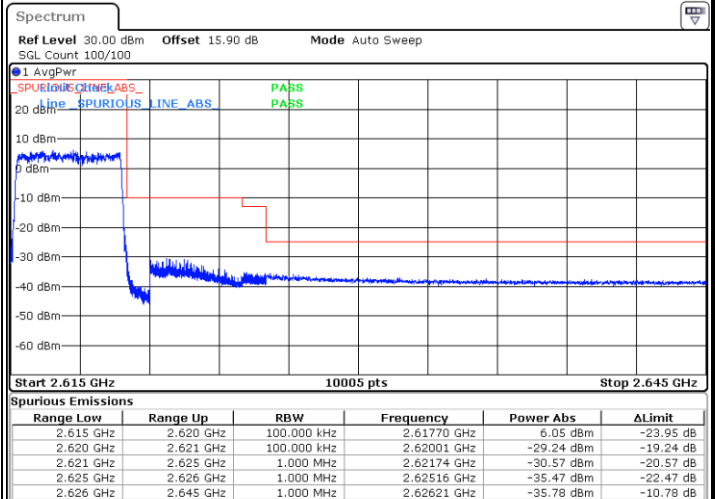

# Conducted Band Edge

LTE Band 38 / 5MHz / 16QAM

Lowest Band Edge / 1RB

Date: 13.FEB.2020 02:17:55

Highest Band Edge / 1 RB

Date: 13.FEB.2020 02:22:33

Lowest Band Edge / Full RB

Date: 13.FEB.2020 02:19:28

Highest Band Edge / Full RB

Date: 13.FEB.2020 02:21:00

LTE Band 38 / 5MHz / 64QAM

Lowest Band Edge / 1RB

Date: 13.FEB.2020 02:23:20

Highest Band Edge / 1 RB

Date: 13.FEB.2020 02:25:39

Lowest Band Edge / Full RB

Date: 13.FEB.2020 02:24:06

Highest Band Edge / Full RB

Date: 13.FEB.2020 02:24:52

LTE Band 38 / 10MHz / QPSK

Lowest Band Edge / 1 RB

Highest Band Edge / 1 RB

Lowest Band Edge / Full RB

Highest Band Edge / Full RB