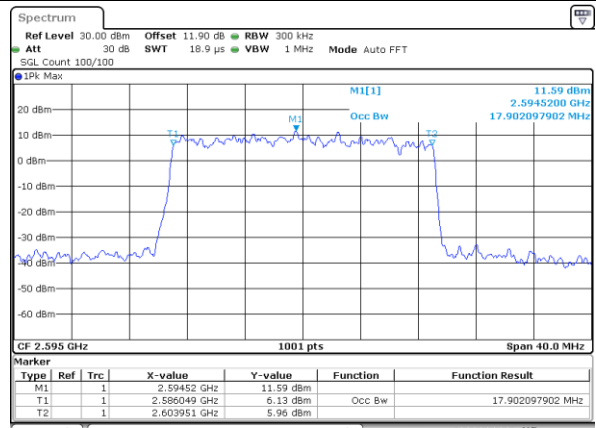

Middle Channel / 20MHz / 64QAM

Date: 13.FEB.2020 02:07:05