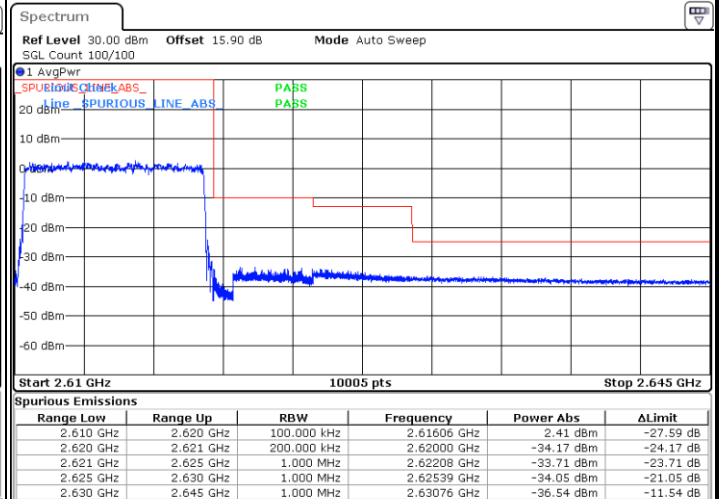

LTE Band 38 / 10MHz / 16QAM

Lowest Band Edge / 1 RB

Date: 13.FEB.2020 02:30:17

Highest Band Edge / 1 RB

Date: 13.FEB.2020 02:34:56

Lowest Band Edge / Full RB

Date: 13.FEB.2020 02:31:50

Highest Band Edge / Full RB

Date: 13.FEB.2020 02:33:23

LTE Band 38 / 10MHz / 64QAM

Lowest Band Edge / 1 RB

Highest Band Edge / 1 RB

Date: 13.FEB.2020 02:26:26

Date: 13.FEB.2020 02:28:45

Lowest Band Edge / Full RB

Highest Band Edge / Full RB

Date: 13.FEB.2020 02:27:12

Date: 13.FEB.2020 02:27:58

LTE Band 38 / 15MHz / QPSK

Lowest Band Edge / 1 RB

Date: 13.FEB.2020 02:35:43

Highest Band Edge / 1 RB

Date: 13.FEB.2020 02:40:21

Lowest Band Edge / Full RB

Date: 13.FEB.2020 02:37:15

Highest Band Edge / Full RB

Date: 13.FEB.2020 02:38:48

LTE Band 38 / 15MHz / 16QAM

Lowest Band Edge / 1 RB

Highest Band Edge / 1 RB

Lowest Band Edge / Full RB

Highest Band Edge / Full RB