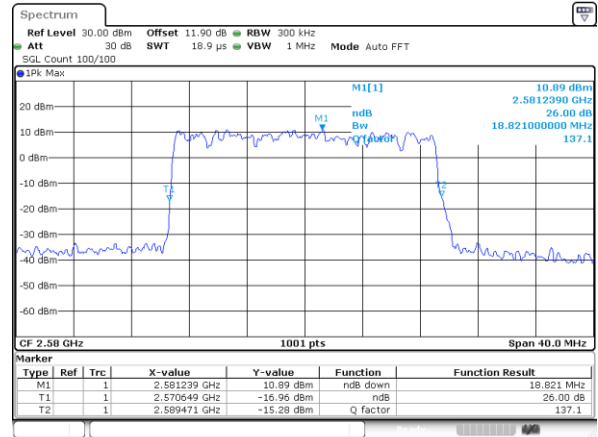

Lowest Channel / 20MHz / 64QAM

Date: 13.FEB.2020 02:06:51