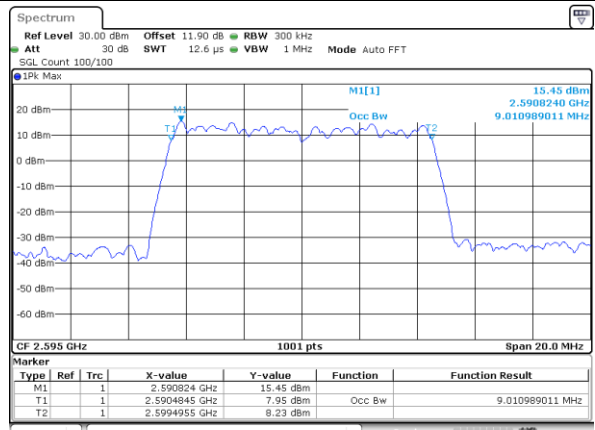

Middle Channel / 10MHz / 16QAM

Date: 13.FEB.2020 01:55:28