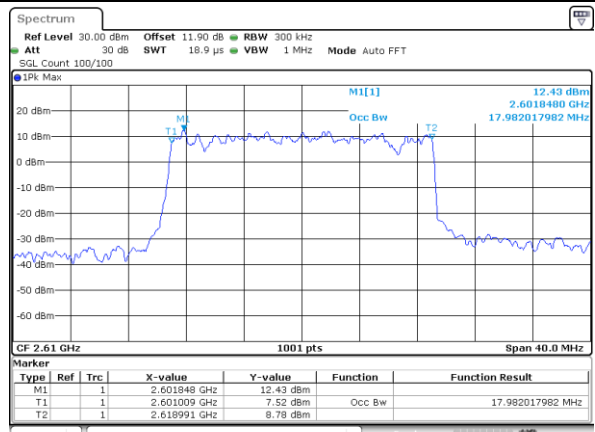

Highest Channel / 20MHz / QPSK

Date: 13.FEB.2020 02:01:36

Highest Channel / 20MHz / 16QAM

Date: 13.FEB.2020 02:01:50

LTE Band 38

Lowest Channel / 5MHz / 64QAM

Date: 13.FEB.2020 02:02:32

Lowest Channel / 10MHz / 64QAM