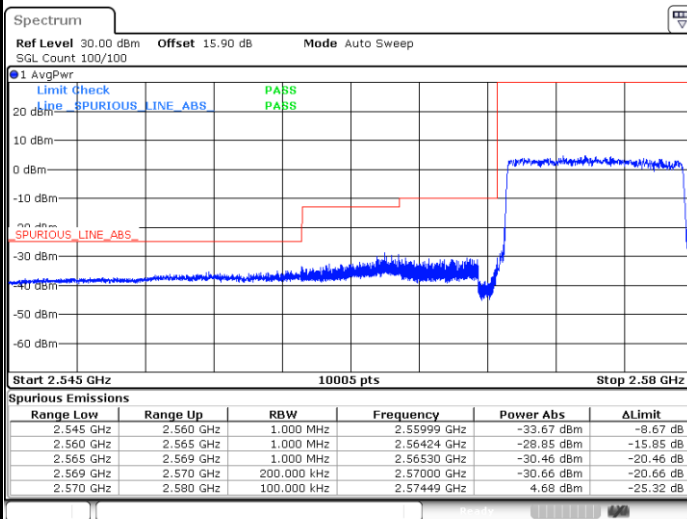

Highest Band Edge / Full RB

Date: 13.FEB.2020 02:21:00

LTE Band 38 / 5MHz / 64QAM

Lowest Band Edge / 1RB

Date: 13.FEB.2020 02:23:20

Highest Band Edge / 1 RB

Date: 13.FEB.2020 02:25:39

Lowest Band Edge / Full RB

Date: 13.FEB.2020 02:24:06

Highest Band Edge / Full RB

Date: 13.FEB.2020 02:24:52

LTE Band 38 / 10MHz / QPSK

Lowest Band Edge / 1 RB

Highest Band Edge / 1 RB

Lowest Band Edge / Full RB

Highest Band Edge / Full RB

LTE Band 38 / 10MHz / 16QAM

Lowest Band Edge / 1 RB

Date: 13.FEB.2020 02:30:17

Highest Band Edge / 1 RB

Date: 13.FEB.2020 02:34:56

Lowest Band Edge / Full RB

Date: 13.FEB.2020 02:31:50

Highest Band Edge / Full RB

Date: 13.FEB.2020 02:33:23

LTE Band 38 / 10MHz / 64QAM

Lowest Band Edge / 1 RB

Highest Band Edge / 1 RB

Date: 13.FEB.2020 02:26:26

Date: 13.FEB.2020 02:28:45

Lowest Band Edge / Full RB

Highest Band Edge / Full RB