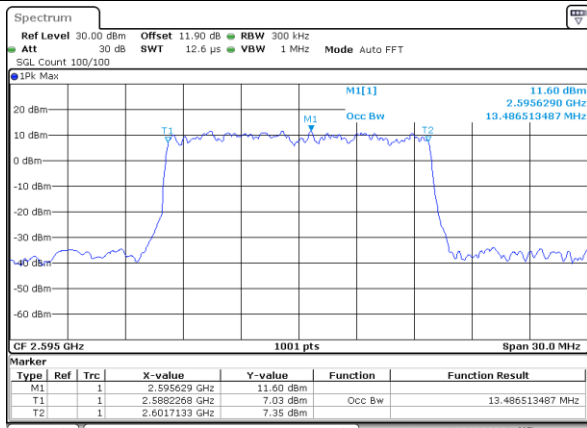

Date: 13.FEB.2020 02:04:47

LTE Band 38

Lowest Channel / 15MHz / 64QAM

Date: 13.FEB.2020 02:05:15

Lowest Channel / 20MHz / 64QAM

Date: 13.FEB.2020 02:06:37

Middle Channel / 15MHz / 64QAM

Date: 13.FEB.2020 02:05:43