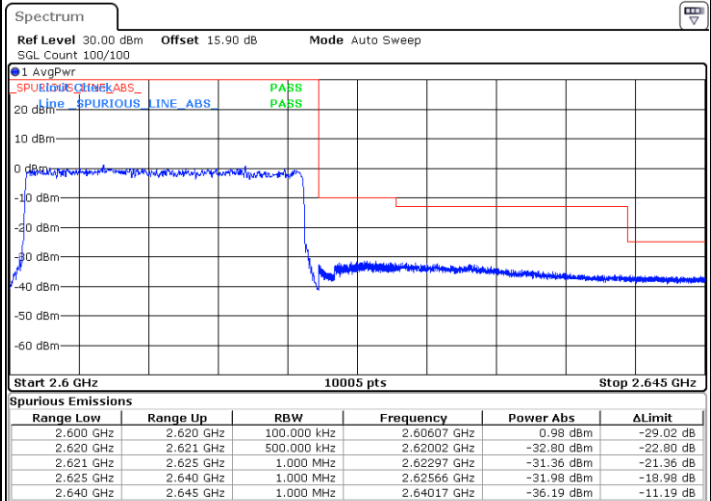

Date: 13.FEB.2020 02:43:26

LTE Band 38 / 20MHz / QPSK

Lowest Band Edge / 1 RB

Highest Band Edge / 1 RB

Lowest Band Edge / Full RB

Highest Band Edge / Full RB

LTE Band 38 / 20MHz / 16QAM

Lowest Band Edge / 1 RB

Date: 13.FEB.2020 02:45:46

Highest Band Edge / 1 RB

Date: 13.FEB.2020 02:50:24

Lowest Band Edge / Full RB

Date: 13.FEB.2020 02:47:19

Highest Band Edge / Full RB

Date: 13.FEB.2020 02:48:52

LTE Band 38 / 20MHz / 64QAM

Lowest Band Edge / 1 RB

Highest Band Edge / 1 RB

Date: 13.FEB.2020 02:51:11

Date: 13.FEB.2020 02:53:30

Lowest Band Edge / Full RB

Highest Band Edge / Full RB

Date: 13.FEB.2020 02:51:57

Date: 13.FEB.2020 02:52:44