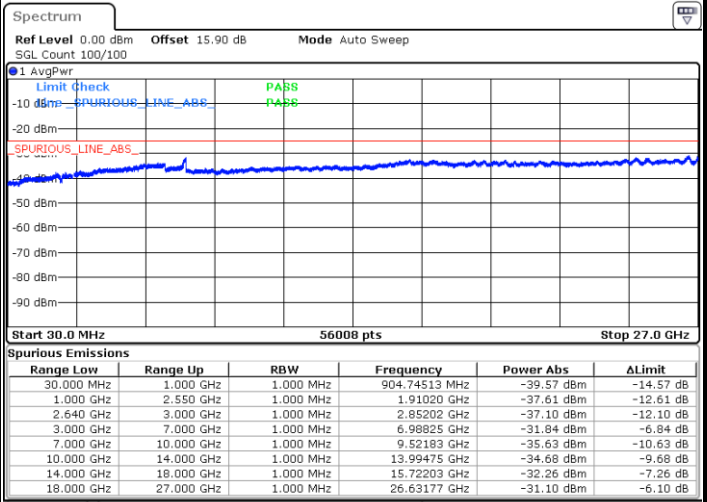

Date: 13.FEB.2020 03:04:38

Lowest Channel / 16QAM

Date: 13.FEB.2020 03:05:29

LTE Band 38 / 10MHz

Middle Channel / QPSK

Middle Channel / 16QAM

Date: 13.FEB.2020 03:06:20

Date: 13.FEB.2020 03:07:11

Highest Channel / QPSK

Highest Channel / 16QAM

Date: 13.FEB.2020 03:08:02

Date: 13.FEB.2020 03:08:54

LTE Band 38 / 15MHz

Lowest Channel / QPSK

Lowest Channel / 16QAM

Date: 13.FEB.2020 03:09:47