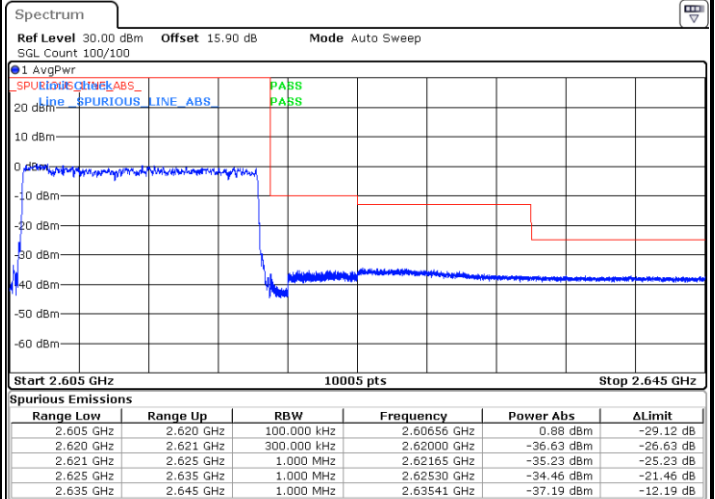

Date: 13.FEB.2020 02:37:15

Highest Band Edge / Full RB

Date: 13.FEB.2020 02:38:48

LTE Band 38 / 15MHz / 16QAM

Lowest Band Edge / 1 RB

Highest Band Edge / 1 RB

Lowest Band Edge / Full RB

Highest Band Edge / Full RB

LTE Band 38 / 15MHz / 64QAM

Lowest Band Edge / 1 RB

Date: 13.FEB.2020 02:41:54

Highest Band Edge / 1 RB

Date: 13.FEB.2020 02:44:13

Lowest Band Edge / Full RB

Date: 13.FEB.2020 02:42:40

Highest Band Edge / Full RB

Date: 13.FEB.2020 02:43:26

LTE Band 38 / 20MHz / QPSK

Lowest Band Edge / 1 RB

Highest Band Edge / 1 RB

Lowest Band Edge / Full RB

Highest Band Edge / Full RB

LTE Band 38 / 20MHz / 16QAM

Lowest Band Edge / 1 RB

Date: 13.FEB.2020 02:45:46

Highest Band Edge / 1 RB

Date: 13.FEB.2020 02:50:24

Lowest Band Edge / Full RB

Date: 13.FEB.2020 02:47:19

Highest Band Edge / Full RB

Date: 13.FEB.2020 02:48:52

LTE Band 38 / 20MHz / 64QAM