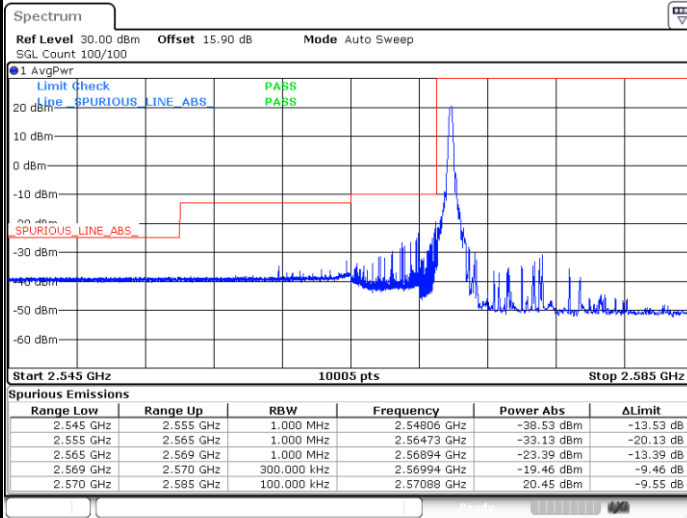

Date: 13.FEB.2020 02:27:12

Date: 13.FEB.2020 02:27:58

LTE Band 38 / 15MHz / QPSK

Lowest Band Edge / 1 RB

Date: 13.FEB.2020 02:35:43

Highest Band Edge / 1 RB

Date: 13.FEB.2020 02:40:21

Lowest Band Edge / Full RB

Date: 13.FEB.2020 02:37:15

Highest Band Edge / Full RB

Date: 13.FEB.2020 02:38:48

LTE Band 38 / 15MHz / 16QAM

Lowest Band Edge / 1 RB

Highest Band Edge / 1 RB

Lowest Band Edge / Full RB

Highest Band Edge / Full RB

LTE Band 38 / 15MHz / 64QAM

Lowest Band Edge / 1 RB

Date: 13.FEB.2020 02:41:54

Highest Band Edge / 1 RB

Date: 13.FEB.2020 02:44:13

Lowest Band Edge / Full RB

Date: 13.FEB.2020 02:42:40

Highest Band Edge / Full RB

Date: 13.FEB.2020 02:43:26

LTE Band 38 / 20MHz / QPSK

Lowest Band Edge / 1 RB

Highest Band Edge / 1 RB

Lowest Band Edge / Full RB

Highest Band Edge / Full RB

LTE Band 38 / 20MHz / 16QAM

Lowest Band Edge / 1 RB