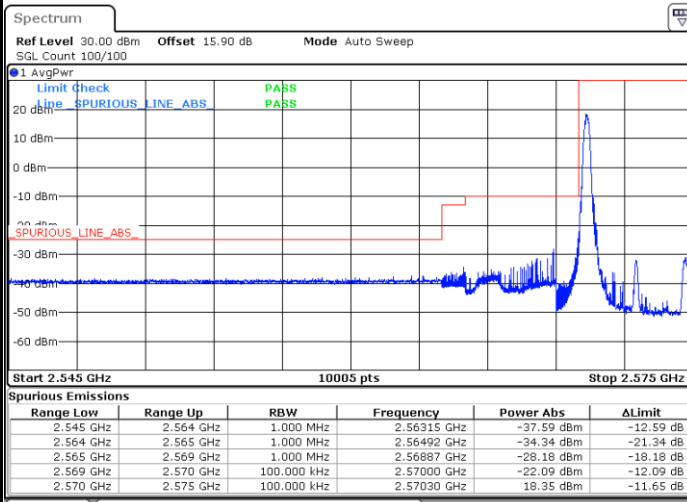

# Conducted Band Edge

LTE Band 38 / 5MHz / 16QAM

Lowest Band Edge / 1RB

Date: 13.FEB.2020 02:17:55

Highest Band Edge / 1 RB

Date: 13.FEB.2020 02:22:33

Lowest Band Edge / Full RB

Date: 13.FEB.2020 02:19:28

Highest Band Edge / Full RB

Date: 13.FEB.2020 02:21:00

LTE Band 38 / 5MHz / 64QAM

Lowest Band Edge / 1RB

Date: 13.FEB.2020 02:23:20

Highest Band Edge / 1 RB

Date: 13.FEB.2020 02:25:39

Lowest Band Edge / Full RB

Date: 13.FEB.2020 02:24:06

Highest Band Edge / Full RB

Date: 13.FEB.2020 02:24:52

LTE Band 38 / 10MHz / QPSK

Lowest Band Edge / 1 RB

Highest Band Edge / 1 RB

Lowest Band Edge / Full RB

Highest Band Edge / Full RB

LTE Band 38 / 10MHz / 16QAM

Lowest Band Edge / 1 RB

Date: 13.FEB.2020 02:30:17

Highest Band Edge / 1 RB

Date: 13.FEB.2020 02:34:56

Lowest Band Edge / Full RB

Date: 13.FEB.2020 02:31:50

Highest Band Edge / Full RB