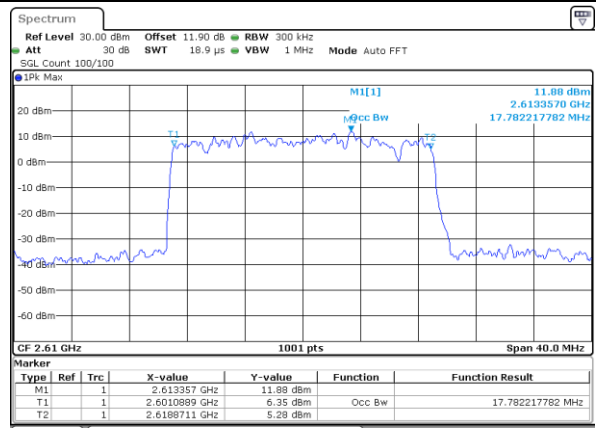

Middle Channel / 20MHz / 64QAM

Date: 13.FEB.2020 02:07:05

Highest Channel / 15MHz / 64QAM

Date: 13.FEB.2020 02:06:09

Highest Channel / 20MHz / 64QAM

Date: 13.FEB.2020 02:07:31

# Conducted Band Edge

LTE Band 38 / 5MHz / 16QAM

Lowest Band Edge / 1RB

Date: 13.FEB.2020 02:17:55

Highest Band Edge / 1 RB

Date: 13.FEB.2020 02:22:33

Lowest Band Edge / Full RB

Date: 13.FEB.2020 02:19:28