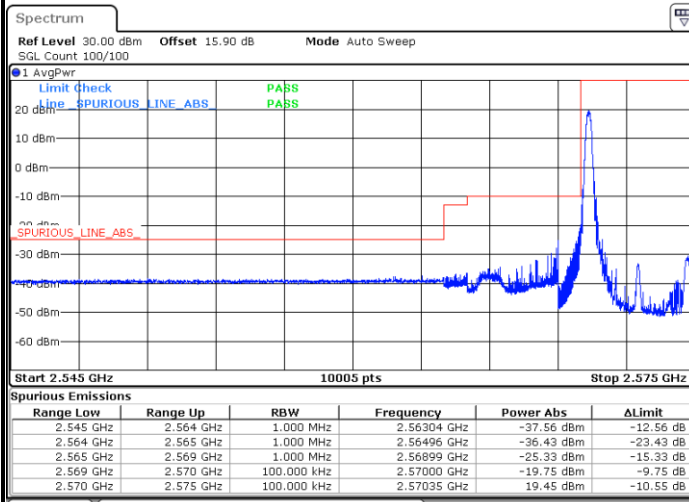

Middle Channel / 20MHz / 64QAM

Date: 13.FEB.2020 02:07:05

Highest Channel / 15MHz / 64QAM

Date: 13.FEB.2020 02:06:09

Highest Channel / 20MHz / 64QAM

Date: 13.FEB.2020 02:07:31

# Conducted Band Edge

LTE Band 38 / 5MHz / 16QAM

Lowest Band Edge / 1RB

Date: 13.FEB.2020 02:17:55

Highest Band Edge / 1 RB

Date: 13.FEB.2020 02:22:33

Lowest Band Edge / Full RB

Date: 13.FEB.2020 02:19:28

Highest Band Edge / Full RB

Date: 13.FEB.2020 02:21:00

LTE Band 38 / 5MHz / 64QAM

Lowest Band Edge / 1RB

Date: 13.FEB.2020 02:23:20

Highest Band Edge / 1 RB

Date: 13.FEB.2020 02:25:39

Lowest Band Edge / Full RB