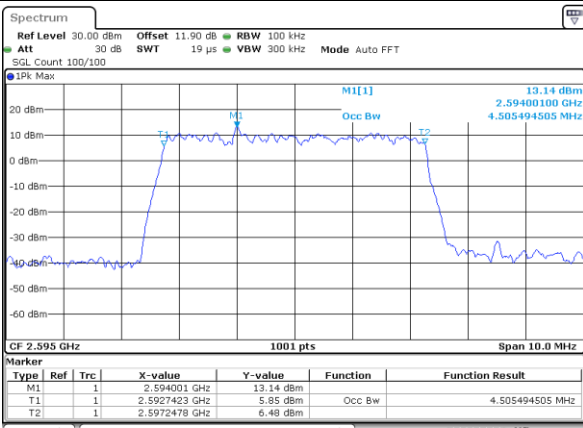

Middle Channel / 5MHz / 64QAM

Date: 13.FEB.2020 02:02:59