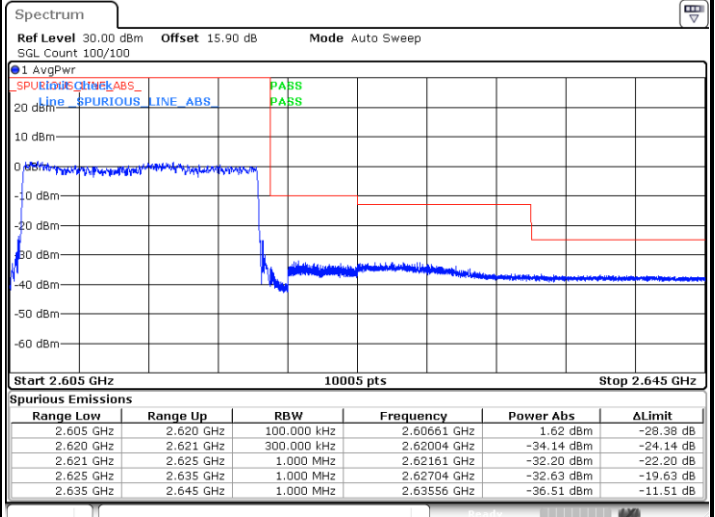

Date: 13.FEB.2020 02:27:12

Date: 13.FEB.2020 02:27:58

LTE Band 38 / 15MHz / QPSK

Lowest Band Edge / 1 RB

Date: 13.FEB.2020 02:35:43

Highest Band Edge / 1 RB

Date: 13.FEB.2020 02:40:21

Lowest Band Edge / Full RB

Date: 13.FEB.2020 02:37:15

Highest Band Edge / Full RB

Date: 13.FEB.2020 02:38:48

LTE Band 38 / 15MHz / 16QAM

Lowest Band Edge / 1 RB

Highest Band Edge / 1 RB

Lowest Band Edge / Full RB

Highest Band Edge / Full RB

LTE Band 38 / 15MHz / 64QAM

Lowest Band Edge / 1 RB

Date: 13.FEB.2020 02:41:54

Highest Band Edge / 1 RB

Date: 13.FEB.2020 02:44:13

Lowest Band Edge / Full RB

Date: 13.FEB.2020 02:42:40

Highest Band Edge / Full RB

Date: 13.FEB.2020 02:43:26

LTE Band 38 / 20MHz / QPSK

Lowest Band Edge / 1 RB

Highest Band Edge / 1 RB

Lowest Band Edge / Full RB

Highest Band Edge / Full RB

LTE Band 38 / 20MHz / 16QAM

Lowest Band Edge / 1 RB