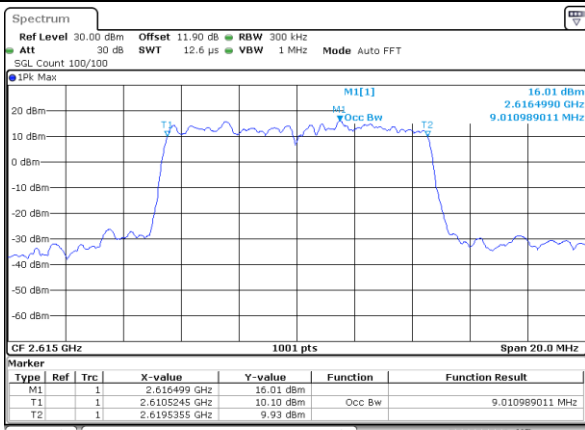

Highest Channel / 10MHz / QPSK

Date: 13.FEB.2020 01:56:08