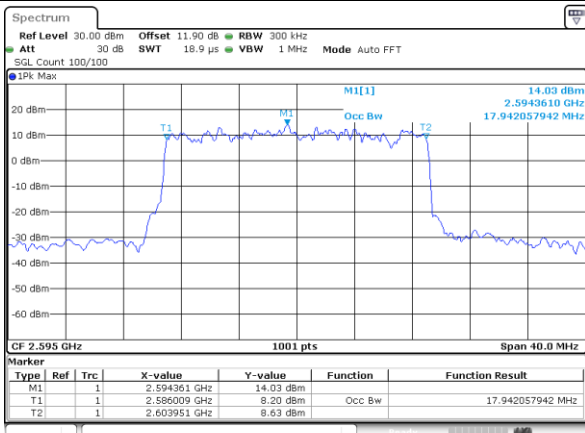

Middle Channel / 20MHz / QPSK

Date: 13.FEB.2020 02:00:43