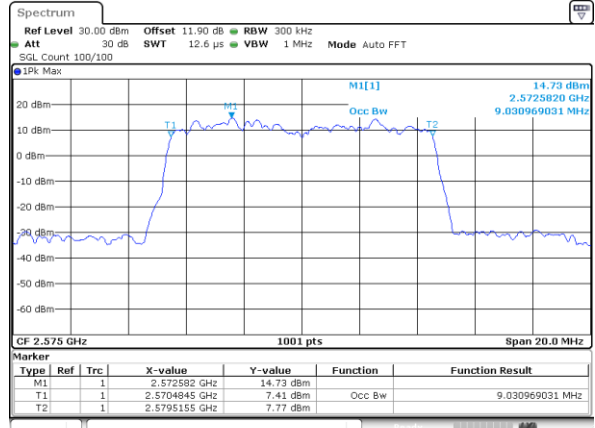

Highest Channel / 20MHz / QPSK

Date: 13.FEB.2020 02:01:36

Highest Channel / 20MHz / 16QAM

Date: 13.FEB.2020 02:01:50

LTE Band 38

Lowest Channel / 5MHz / 64QAM

Date: 13.FEB.2020 02:02:32

Lowest Channel / 10MHz / 64QAM