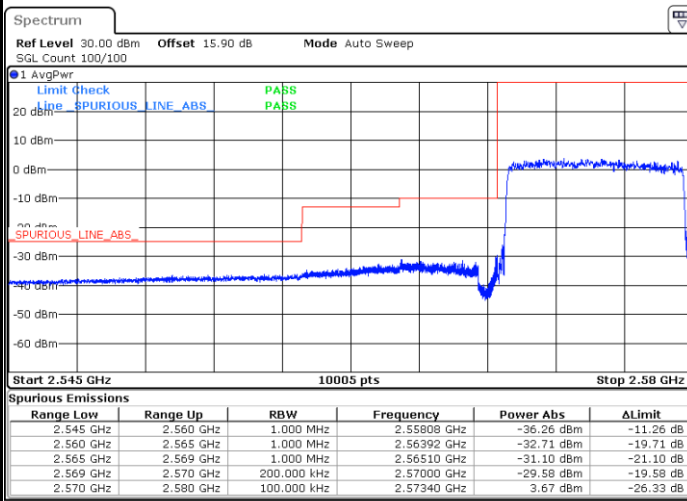

Date: 13.FEB.2020 02:24:06

Highest Band Edge / Full RB

Date: 13.FEB.2020 02:24:52

LTE Band 38 / 10MHz / QPSK

Lowest Band Edge / 1 RB

Highest Band Edge / 1 RB

Lowest Band Edge / Full RB

Highest Band Edge / Full RB

LTE Band 38 / 10MHz / 16QAM

Lowest Band Edge / 1 RB

Date: 13.FEB.2020 02:30:17

Highest Band Edge / 1 RB

Date: 13.FEB.2020 02:34:56

Lowest Band Edge / Full RB

Date: 13.FEB.2020 02:31:50

Highest Band Edge / Full RB

Date: 13.FEB.2020 02:33:23

LTE Band 38 / 10MHz / 64QAM

Lowest Band Edge / 1 RB

Highest Band Edge / 1 RB

Date: 13.FEB.2020 02:26:26

Date: 13.FEB.2020 02:28:45

Lowest Band Edge / Full RB

Highest Band Edge / Full RB

Date: 13.FEB.2020 02:27:12

Date: 13.FEB.2020 02:27:58

LTE Band 38 / 15MHz / QPSK

Lowest Band Edge / 1 RB

Date: 13.FEB.2020 02:35:43

Highest Band Edge / 1 RB

Date: 13.FEB.2020 02:40:21

Lowest Band Edge / Full RB