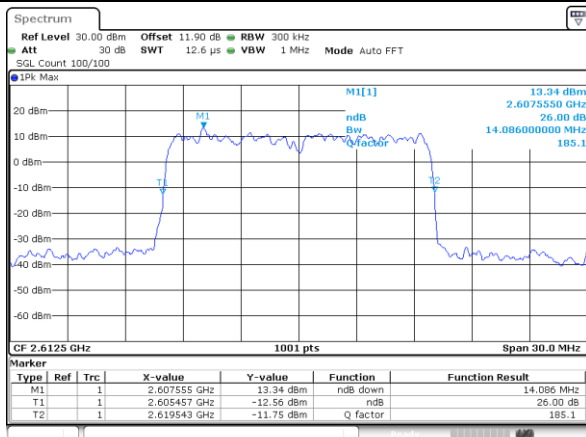

Highest Channel / 15MHz / 64QAM

Date: 13.FEB.2020 02:06:23