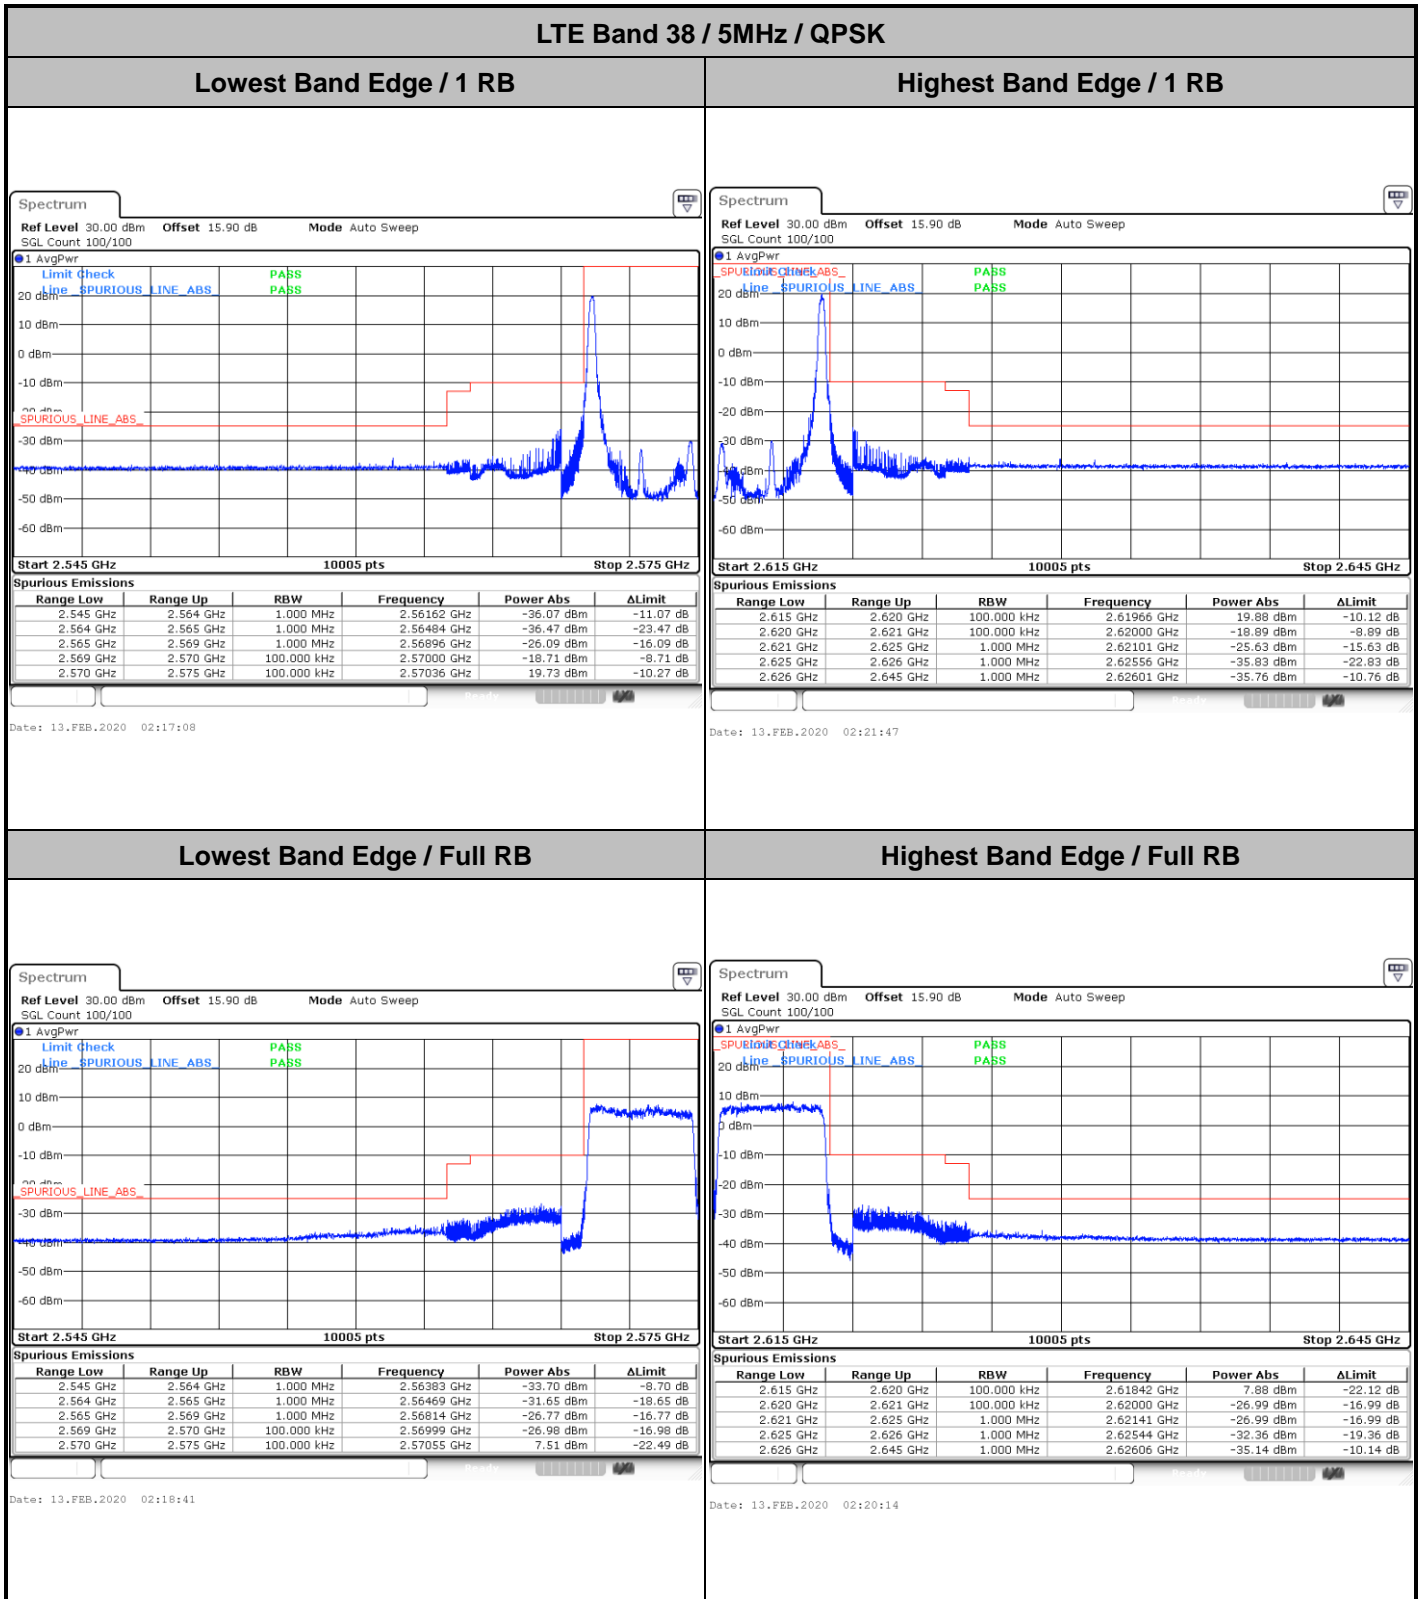

Middle Channel / 20MHz / 64QAM

Date: 13.FEB.2020 02:07:05

Highest Channel / 15MHz / 64QAM

Date: 13.FEB.2020 02:06:09

Highest Channel / 20MHz / 64QAM

Date: 13.FEB.2020 02:07:31

# Conducted Band Edge

LTE Band 38 / 5MHz / 16QAM

Lowest Band Edge / 1RB

Date: 13.FEB.2020 02:17:55

Highest Band Edge / 1 RB

Date: 13.FEB.2020 02:22:33

Lowest Band Edge / Full RB

Date: 13.FEB.2020 02:19:28

Highest Band Edge / Full RB

Date: 13.FEB.2020 02:21:00

LTE Band 38 / 5MHz / 64QAM

Lowest Band Edge / 1RB

Date: 13.FEB.2020 02:23:20

Highest Band Edge / 1 RB

Date: 13.FEB.2020 02:25:39

Lowest Band Edge / Full RB

Date: 13.FEB.2020 02:24:06

Highest Band Edge / Full RB

Date: 13.FEB.2020 02:24:52

LTE Band 38 / 10MHz / QPSK

Lowest Band Edge / 1 RB

Highest Band Edge / 1 RB

Lowest Band Edge / Full RB

Highest Band Edge / Full RB