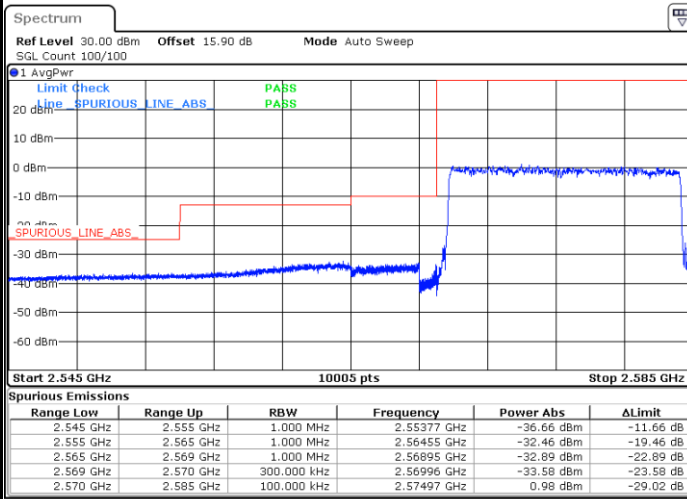

Date: 13.FEB.2020 02:37:15

Highest Band Edge / Full RB

Date: 13.FEB.2020 02:38:48

LTE Band 38 / 15MHz / 16QAM

Lowest Band Edge / 1 RB

Highest Band Edge / 1 RB

Lowest Band Edge / Full RB

Highest Band Edge / Full RB

LTE Band 38 / 15MHz / 64QAM

Lowest Band Edge / 1 RB

Date: 13.FEB.2020 02:41:54

Highest Band Edge / 1 RB

Date: 13.FEB.2020 02:44:13

Lowest Band Edge / Full RB

Date: 13.FEB.2020 02:42:40

Highest Band Edge / Full RB

Date: 13.FEB.2020 02:43:26

LTE Band 38 / 20MHz / QPSK

Lowest Band Edge / 1 RB

Highest Band Edge / 1 RB

Lowest Band Edge / Full RB

Highest Band Edge / Full RB

LTE Band 38 / 20MHz / 16QAM

Lowest Band Edge / 1 RB

Date: 13.FEB.2020 02:45:46

Highest Band Edge / 1 RB

Date: 13.FEB.2020 02:50:24

Lowest Band Edge / Full RB

Date: 13.FEB.2020 02:47:19

Highest Band Edge / Full RB

Date: 13.FEB.2020 02:48:52

LTE Band 38 / 20MHz / 64QAM