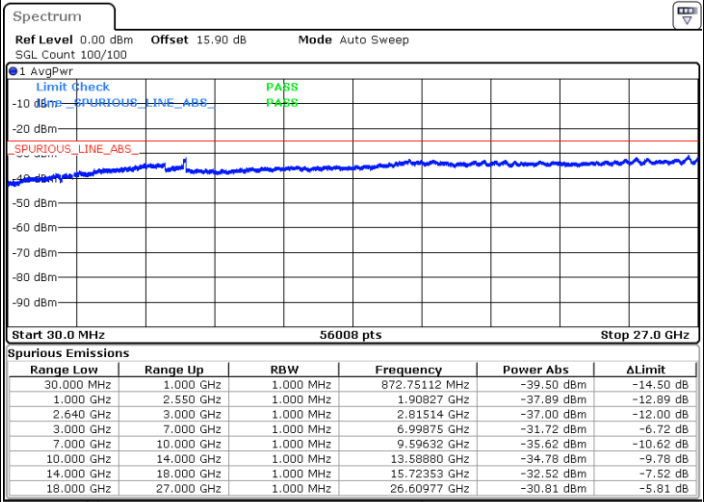

# Conducted Spurious Emission

LTE Band 38 / 5MHz

Highest Channel / QPSK

Date: 13.FEB.2020 03:00:20

Highest Channel / 16QAM

Date: 13.FEB.2020 03:01:11

LTE Band 38 / 10MHz

Lowest Channel / QPSK

Date: 13.FEB.2020 03:04:38

Lowest Channel / 16QAM

Date: 13.FEB.2020 03:05:29

LTE Band 38 / 10MHz

Middle Channel / QPSK

Middle Channel / 16QAM

Date: 13.FEB.2020 03:06:20

Date: 13.FEB.2020 03:07:11

Highest Channel / QPSK

Highest Channel / 16QAM

Date: 13.FEB.2020 03:08:02

Date: 13.FEB.2020 03:08:54

LTE Band 38 / 15MHz

Lowest Channel / QPSK

Lowest Channel / 16QAM

Date: 13.FEB.2020 03:09:47