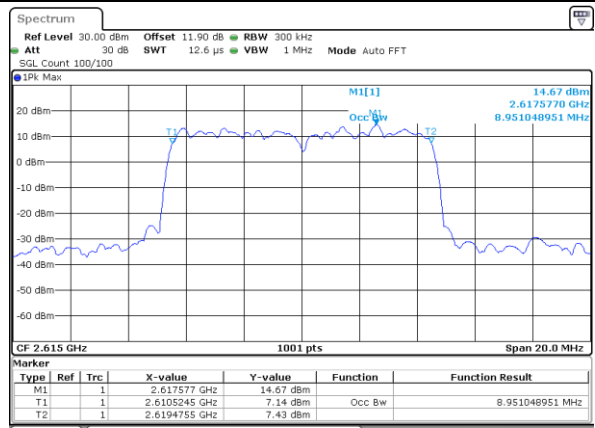

Highest Channel / 20MHz / QPSK

Date: 13.FEB.2020 02:01:36

Highest Channel / 20MHz / 16QAM

Date: 13.FEB.2020 02:01:50

LTE Band 38

Lowest Channel / 5MHz / 64QAM

Date: 13.FEB.2020 02:02:32

Lowest Channel / 10MHz / 64QAM

Date: 13.FEB.2020 02:03:54

Middle Channel / 5MHz / 64QAM

Date: 13.FEB.2020 02:02:59

Middle Channel / 10MHz / 64QAM

Date: 13.FEB.2020 02:04:21

Highest Channel / 5MHz / 64QAM

Date: 13.FEB.2020 02:03:25

Highest Channel / 10MHz / 64QAM