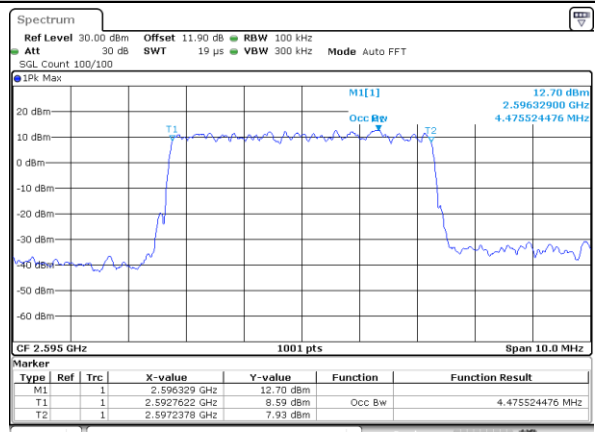

LTE Band 38

Lowest Channel / 5MHz / QPSK

Date: 13.FEB.2020 01:51:36

Lowest Channel / 5MHz / 16QAM

Date: 13.FEB.2020 01:51:50

Middle Channel / 5MHz / QPSK

Date: 13.FEB.2020 01:52:31

Middle Channel / 5MHz / 16QAM