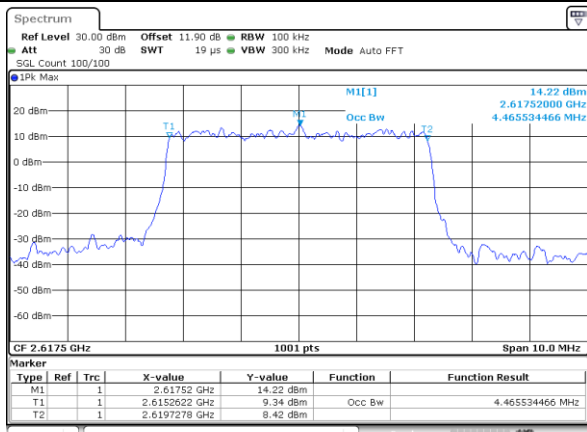

Highest Channel / 15MHz / 64QAM

Date: 13.FEB.2020 02:06:23

Highest Channel / 20MHz / 64QAM

Date: 13.FEB.2020 02:07:45

Occupied Bandwidth

Mode	LTE Band 38 : 99%OBW(MHz)											
BW	1.4MHz		3MHz		5MHz		10MHz		15MHz		20MHz	
Mod.	QPSK	16QAM	QPSK	16QAM	QPSK	16QAM	QPSK	16QAM	QPSK	16QAM	QPSK	16QAM
Lowest CH	-	-	-	-	4.46	4.50	8.95	9.07	13.43	13.49	17.94	17.86
Middle CH	-	-	-	-	4.49	4.48	9.11	9.01	13.34	13.43	17.94	17.82
Highest CH	-	-	-	-	4.47	4.48	9.01	8.97	13.40	13.52	17.74	17.98
Mode	LTE Band 38 : 99%OBW(MHz)											
BW	1.4MHz		3MHz		5MHz		10MHz		15MHz		20MHz	
Mod.	64QAM		64QAM		64QAM		64QAM		64QAM		64QAM	
Lowest CH	-	-	-	-	4.47	-	9.03	-	13.46	-	17.90	-
Middle CH	-	-	-	-	4.51	-	9.05	-	13.49	-	17.90	-
Highest CH	-	-	-	-	4.50	-	8.95	-	13.55	-	17.78	-

LTE Band 38

Lowest Channel / 5MHz / QPSK

Date: 13.FEB.2020 01:51:36

Lowest Channel / 5MHz / 16QAM

Date: 13.FEB.2020 01:51:50

Middle Channel / 5MHz / QPSK

Date: 13.FEB.2020 01:52:31

Middle Channel / 5MHz / 16QAM

Date: 13.FEB.2020 01:52:44

Highest Channel / 5MHz / QPSK

Date: 13.FEB.2020 01:53:24

Highest Channel / 5MHz / 16QAM

Date: 13.FEB.2020 01:53:38

LTE Band 38

Lowest Channel / 10MHz / QPSK

Date: 13.FEB.2020 01:54:20