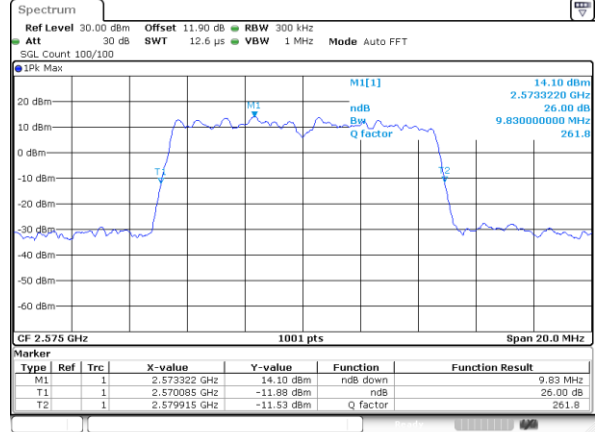

LTE Band 38

Lowest Channel / 5MHz / 64QAM

Lowest Channel / 10MHz / 64QAM

Middle Channel / 5MHz / 64QAM

Middle Channel / 10MHz / 64QAM

Highest Channel / 5MHz / 64QAM

Highest Channel / 10MHz / 64QAM

LTE Band 38