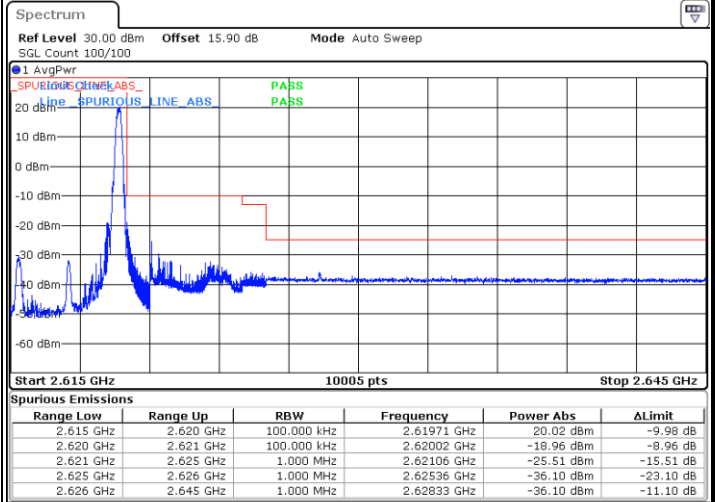

# Conducted Band Edge

LTE Band 38 / 5MHz / 16QAM

Lowest Band Edge / 1RB

Date: 13.FEB.2020 02:17:55

Highest Band Edge / 1 RB

Date: 13.FEB.2020 02:22:33

Lowest Band Edge / Full RB

Date: 13.FEB.2020 02:19:28

Highest Band Edge / Full RB

Date: 13.FEB.2020 02:21:00

LTE Band 38 / 5MHz / 64QAM

Lowest Band Edge / 1RB

Date: 13.FEB.2020 02:23:20

Highest Band Edge / 1 RB

Date: 13.FEB.2020 02:25:39

Lowest Band Edge / Full RB

Date: 13.FEB.2020 02:24:06

Highest Band Edge / Full RB

Date: 13.FEB.2020 02:24:52

LTE Band 38 / 10MHz / QPSK

Lowest Band Edge / 1 RB

Highest Band Edge / 1 RB

Lowest Band Edge / Full RB

Highest Band Edge / Full RB