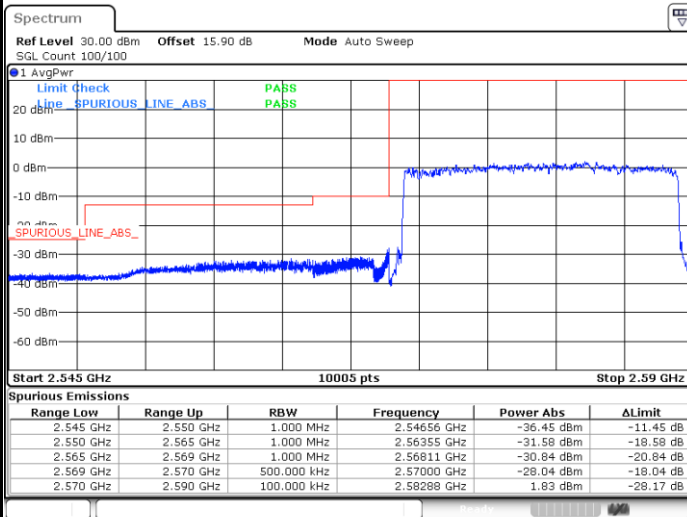

LTE Band 38 / 15MHz / 64QAM

Lowest Band Edge / 1 RB

Date: 13.FEB.2020 02:41:54

Highest Band Edge / 1 RB

Date: 13.FEB.2020 02:44:13

Lowest Band Edge / Full RB

Date: 13.FEB.2020 02:42:40

Highest Band Edge / Full RB

Date: 13.FEB.2020 02:43:26

LTE Band 38 / 20MHz / QPSK

Lowest Band Edge / 1 RB

Highest Band Edge / 1 RB

Lowest Band Edge / Full RB

Highest Band Edge / Full RB

LTE Band 38 / 20MHz / 16QAM

Lowest Band Edge / 1 RB

Date: 13.FEB.2020 02:45:46

Highest Band Edge / 1 RB

Date: 13.FEB.2020 02:50:24

Lowest Band Edge / Full RB

Date: 13.FEB.2020 02:47:19

Highest Band Edge / Full RB

Date: 13.FEB.2020 02:48:52

LTE Band 38 / 20MHz / 64QAM

Lowest Band Edge / 1 RB

Highest Band Edge / 1 RB

Date: 13.FEB.2020 02:51:11

Date: 13.FEB.2020 02:53:30

Lowest Band Edge / Full RB

Highest Band Edge / Full RB

Date: 13.FEB.2020 02:51:57

Date: 13.FEB.2020 02:52:44