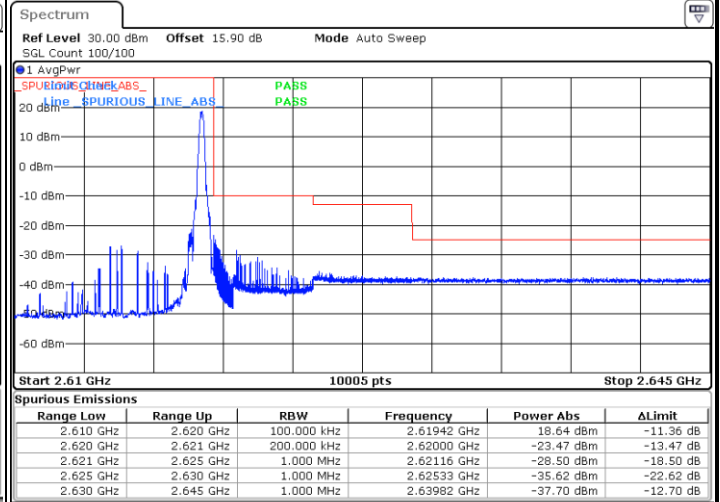

Date: 13.FEB.2020 02:24:06

Highest Band Edge / Full RB

Date: 13.FEB.2020 02:24:52

LTE Band 38 / 10MHz / QPSK

Lowest Band Edge / 1 RB

Highest Band Edge / 1 RB

Lowest Band Edge / Full RB

Highest Band Edge / Full RB

LTE Band 38 / 10MHz / 16QAM

Lowest Band Edge / 1 RB

Date: 13.FEB.2020 02:30:17

Highest Band Edge / 1 RB

Date: 13.FEB.2020 02:34:56

Lowest Band Edge / Full RB

Date: 13.FEB.2020 02:31:50

Highest Band Edge / Full RB

Date: 13.FEB.2020 02:33:23

LTE Band 38 / 10MHz / 64QAM

Lowest Band Edge / 1 RB

Highest Band Edge / 1 RB

Date: 13.FEB.2020 02:26:26

Date: 13.FEB.2020 02:28:45

Lowest Band Edge / Full RB

Highest Band Edge / Full RB

Date: 13.FEB.2020 02:27:12

Date: 13.FEB.2020 02:27:58

LTE Band 38 / 15MHz / QPSK

Lowest Band Edge / 1 RB

Date: 13.FEB.2020 02:35:43

Highest Band Edge / 1 RB

Date: 13.FEB.2020 02:40:21

Lowest Band Edge / Full RB