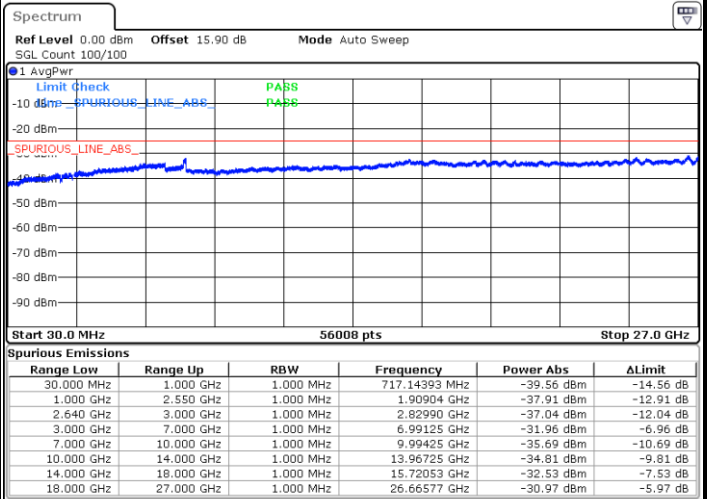

Middle Channel / QPSK

Middle Channel / 16QAM

Date: 13.FEB.2020 03:11:30

Date: 13.FEB.2020 03:12:21