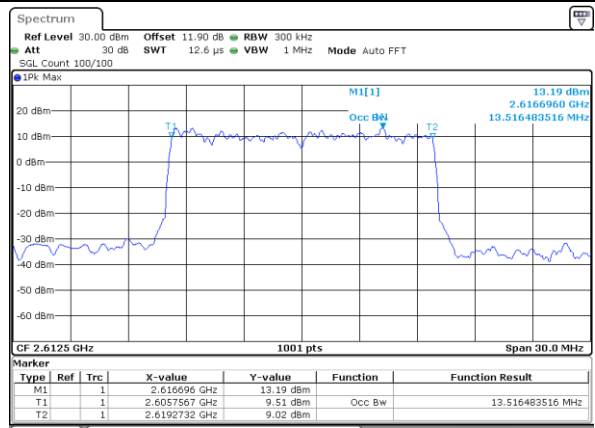

Date: 13.FEB.2020 01:57:59

Middle Channel / 15MHz / 16QAM

Date: 13.FEB.2020 01:58:12

Highest Channel / 15MHz / QPSK

Date: 13.FEB.2020 01:58:52

Highest Channel / 15MHz / 16QAM

Date: 13.FEB.2020 01:59:06

LTE Band 38