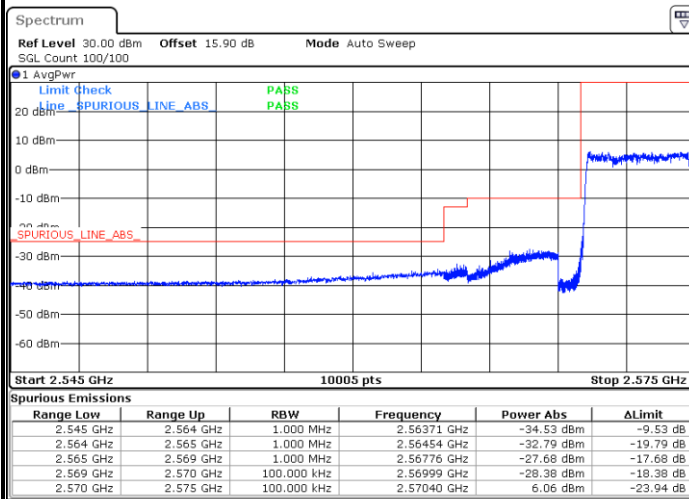

# Conducted Band Edge

LTE Band 38 / 5MHz / 16QAM

Lowest Band Edge / 1RB

Date: 13.FEB.2020 02:17:55

Highest Band Edge / 1 RB

Date: 13.FEB.2020 02:22:33

Lowest Band Edge / Full RB

Date: 13.FEB.2020 02:19:28

Highest Band Edge / Full RB

Date: 13.FEB.2020 02:21:00

LTE Band 38 / 5MHz / 64QAM

Lowest Band Edge / 1RB

Date: 13.FEB.2020 02:23:20

Highest Band Edge / 1 RB

Date: 13.FEB.2020 02:25:39

Lowest Band Edge / Full RB

Date: 13.FEB.2020 02:24:06

Highest Band Edge / Full RB

Date: 13.FEB.2020 02:24:52

LTE Band 38 / 10MHz / QPSK

Lowest Band Edge / 1 RB

Highest Band Edge / 1 RB

Lowest Band Edge / Full RB

Highest Band Edge / Full RB