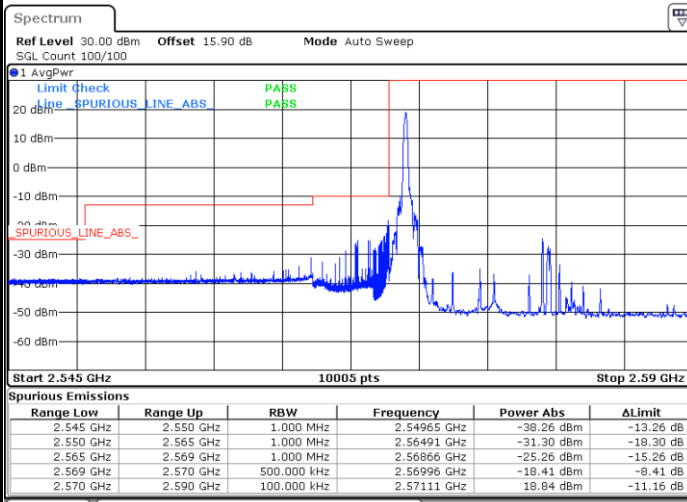

LTE Band 38 / 15MHz / 64QAM

Lowest Band Edge / 1 RB

Date: 13.FEB.2020 02:41:54

Highest Band Edge / 1 RB

Date: 13.FEB.2020 02:44:13

Lowest Band Edge / Full RB

Date: 13.FEB.2020 02:42:40

Highest Band Edge / Full RB

Date: 13.FEB.2020 02:43:26

LTE Band 38 / 20MHz / QPSK

Lowest Band Edge / 1 RB

Highest Band Edge / 1 RB

Lowest Band Edge / Full RB

Highest Band Edge / Full RB

LTE Band 38 / 20MHz / 16QAM

Lowest Band Edge / 1 RB

Date: 13.FEB.2020 02:45:46

Highest Band Edge / 1 RB

Date: 13.FEB.2020 02:50:24

Lowest Band Edge / Full RB

Date: 13.FEB.2020 02:47:19

Highest Band Edge / Full RB

Date: 13.FEB.2020 02:48:52

LTE Band 38 / 20MHz / 64QAM

Lowest Band Edge / 1 RB

Highest Band Edge / 1 RB

Date: 13.FEB.2020 02:51:11

Date: 13.FEB.2020 02:53:30

Lowest Band Edge / Full RB

Highest Band Edge / Full RB

Date: 13.FEB.2020 02:51:57

Date: 13.FEB.2020 02:52:44