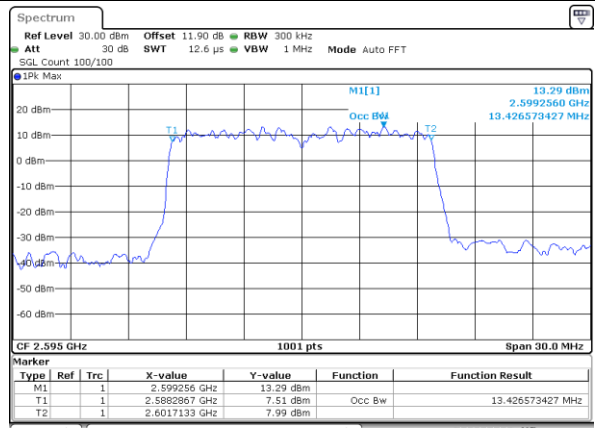

Middle Channel / 15MHz / 16QAM

Date: 13.FEB.2020 01:58:12