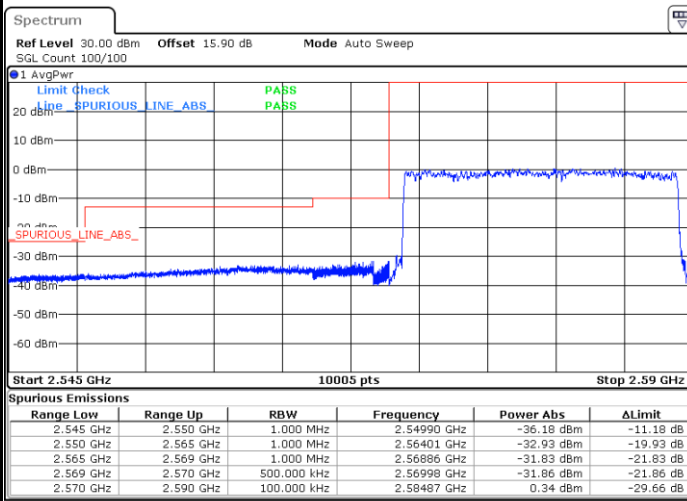

LTE Band 38 / 15MHz / 64QAM

Lowest Band Edge / 1 RB

Date: 13.FEB.2020 02:41:54

Highest Band Edge / 1 RB

Date: 13.FEB.2020 02:44:13

Lowest Band Edge / Full RB

Date: 13.FEB.2020 02:42:40

Highest Band Edge / Full RB

Date: 13.FEB.2020 02:43:26

LTE Band 38 / 20MHz / QPSK

Lowest Band Edge / 1 RB

Highest Band Edge / 1 RB

Lowest Band Edge / Full RB

Highest Band Edge / Full RB

LTE Band 38 / 20MHz / 16QAM

Lowest Band Edge / 1 RB

Date: 13.FEB.2020 02:45:46

Highest Band Edge / 1 RB

Date: 13.FEB.2020 02:50:24

Lowest Band Edge / Full RB

Date: 13.FEB.2020 02:47:19

Highest Band Edge / Full RB

Date: 13.FEB.2020 02:48:52

LTE Band 38 / 20MHz / 64QAM

Lowest Band Edge / 1 RB

Highest Band Edge / 1 RB

Date: 13.FEB.2020 02:51:11

Date: 13.FEB.2020 02:53:30

Lowest Band Edge / Full RB

Highest Band Edge / Full RB

Date: 13.FEB.2020 02:51:57

Date: 13.FEB.2020 02:52:44