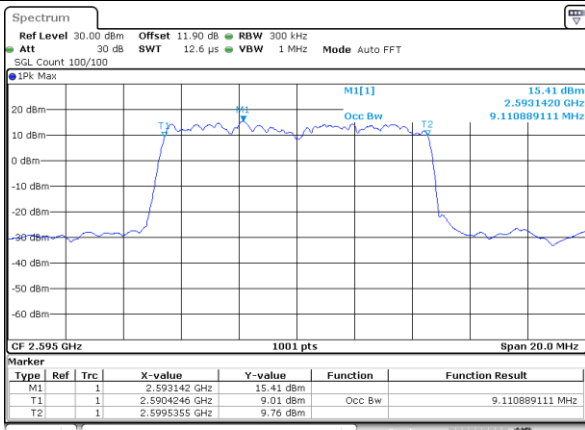

Middle Channel / 10MHz / QPSK

Date: 13.FEB.2020 01:55:15