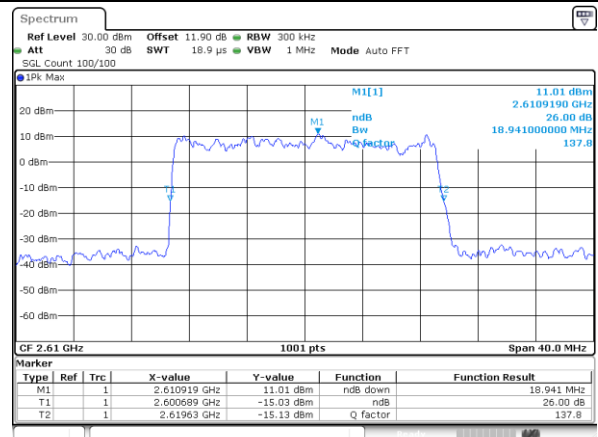

Highest Channel / 20MHz / 64QAM

Date: 13.FEB.2020 02:07:45