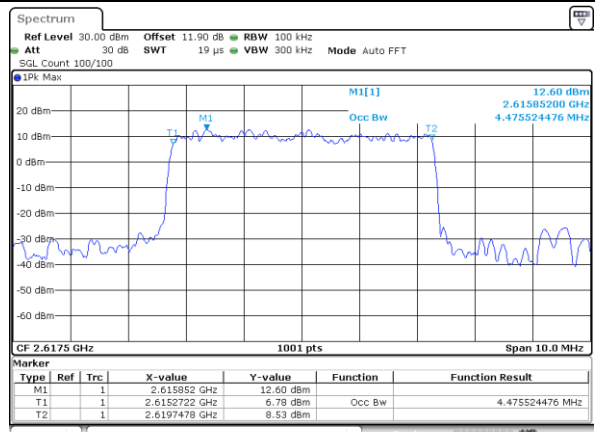

LTE Band 38

Lowest Channel / 5MHz / QPSK

Date: 13.FEB.2020 01:51:36

Lowest Channel / 5MHz / 16QAM

Date: 13.FEB.2020 01:51:50

Middle Channel / 5MHz / QPSK

Date: 13.FEB.2020 01:52:31

Middle Channel / 5MHz / 16QAM

Date: 13.FEB.2020 01:52:44

Highest Channel / 5MHz / QPSK

Date: 13.FEB.2020 01:53:24

Highest Channel / 5MHz / 16QAM

Date: 13.FEB.2020 01:53:38

LTE Band 38

Lowest Channel / 10MHz / QPSK

Date: 13.FEB.2020 01:54:20