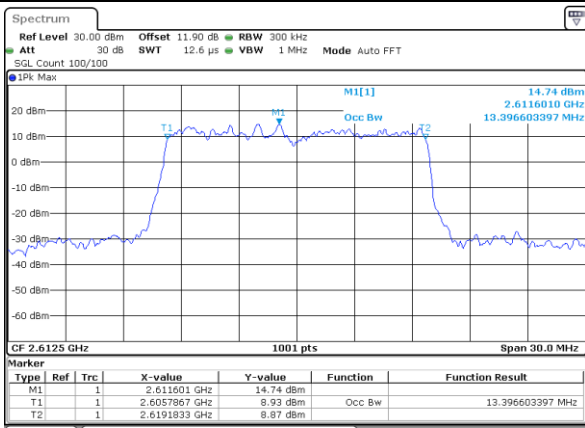

Highest Channel / 10MHz / 16QAM

Date: 13.FEB.2020 01:56:22

LTE Band 38

Lowest Channel / 15MHz / QPSK

Date: 13.FEB.2020 01:57:04

Lowest Channel / 15MHz / 16QAM

Date: 13.FEB.2020 01:57:18

Middle Channel / 15MHz / QPSK

Date: 13.FEB.2020 01:57:59

Middle Channel / 15MHz / 16QAM

Date: 13.FEB.2020 01:58:12

Highest Channel / 15MHz / QPSK

Date: 13.FEB.2020 01:58:52

Highest Channel / 15MHz / 16QAM

Date: 13.FEB.2020 01:59:06

LTE Band 38