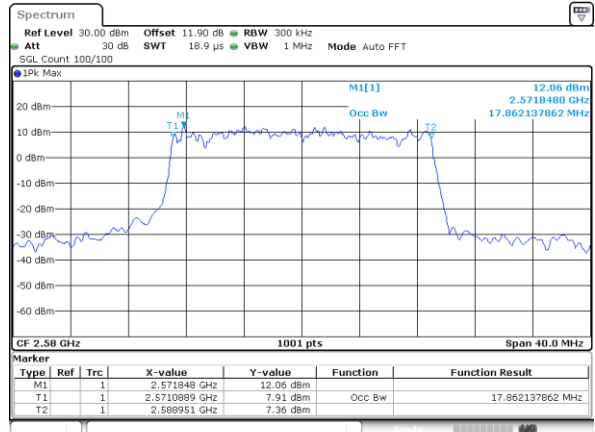

Lowest Channel / 20MHz / 16QAM

Date: 13.FEB.2020 02:00:02