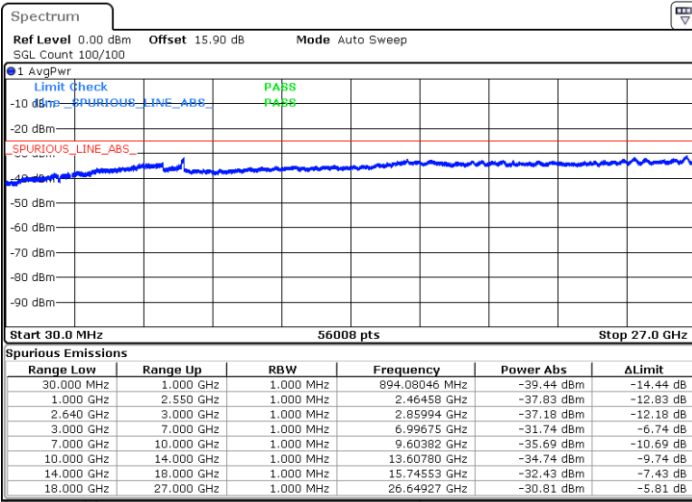

# Conducted Spurious Emission

LTE Band 38 / 5MHz

Highest Channel / QPSK

Date: 13.FEB.2020 03:00:20

Highest Channel / 16QAM

Date: 13.FEB.2020 03:01:11

LTE Band 38 / 10MHz

Lowest Channel / QPSK

Date: 13.FEB.2020 03:04:38

Lowest Channel / 16QAM

Date: 13.FEB.2020 03:05:29

LTE Band 38 / 10MHz

Middle Channel / QPSK

Middle Channel / 16QAM

Date: 13.FEB.2020 03:06:20

Date: 13.FEB.2020 03:07:11

Highest Channel / QPSK

Highest Channel / 16QAM

Date: 13.FEB.2020 03:08:02

Date: 13.FEB.2020 03:08:54

LTE Band 38 / 15MHz

Lowest Channel / QPSK

Lowest Channel / 16QAM

Date: 13.FEB.2020 03:09:47