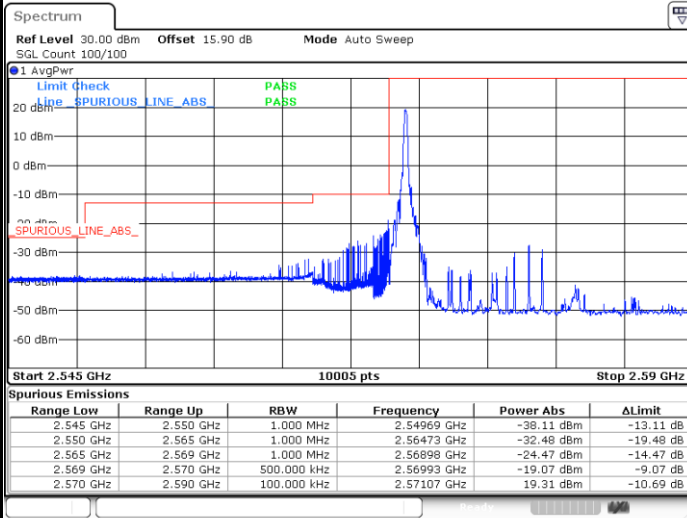

Date: 13.FEB.2020 02:37:15

Highest Band Edge / Full RB

Date: 13.FEB.2020 02:38:48

LTE Band 38 / 15MHz / 16QAM

Lowest Band Edge / 1 RB

Highest Band Edge / 1 RB

Lowest Band Edge / Full RB

Highest Band Edge / Full RB

LTE Band 38 / 15MHz / 64QAM

Lowest Band Edge / 1 RB

Date: 13.FEB.2020 02:41:54

Highest Band Edge / 1 RB

Date: 13.FEB.2020 02:44:13

Lowest Band Edge / Full RB

Date: 13.FEB.2020 02:42:40

Highest Band Edge / Full RB

Date: 13.FEB.2020 02:43:26

LTE Band 38 / 20MHz / QPSK

Lowest Band Edge / 1 RB

Highest Band Edge / 1 RB

Lowest Band Edge / Full RB

Highest Band Edge / Full RB

LTE Band 38 / 20MHz / 16QAM

Lowest Band Edge / 1 RB

Date: 13.FEB.2020 02:45:46

Highest Band Edge / 1 RB

Date: 13.FEB.2020 02:50:24

Lowest Band Edge / Full RB

Date: 13.FEB.2020 02:47:19

Highest Band Edge / Full RB

Date: 13.FEB.2020 02:48:52

LTE Band 38 / 20MHz / 64QAM