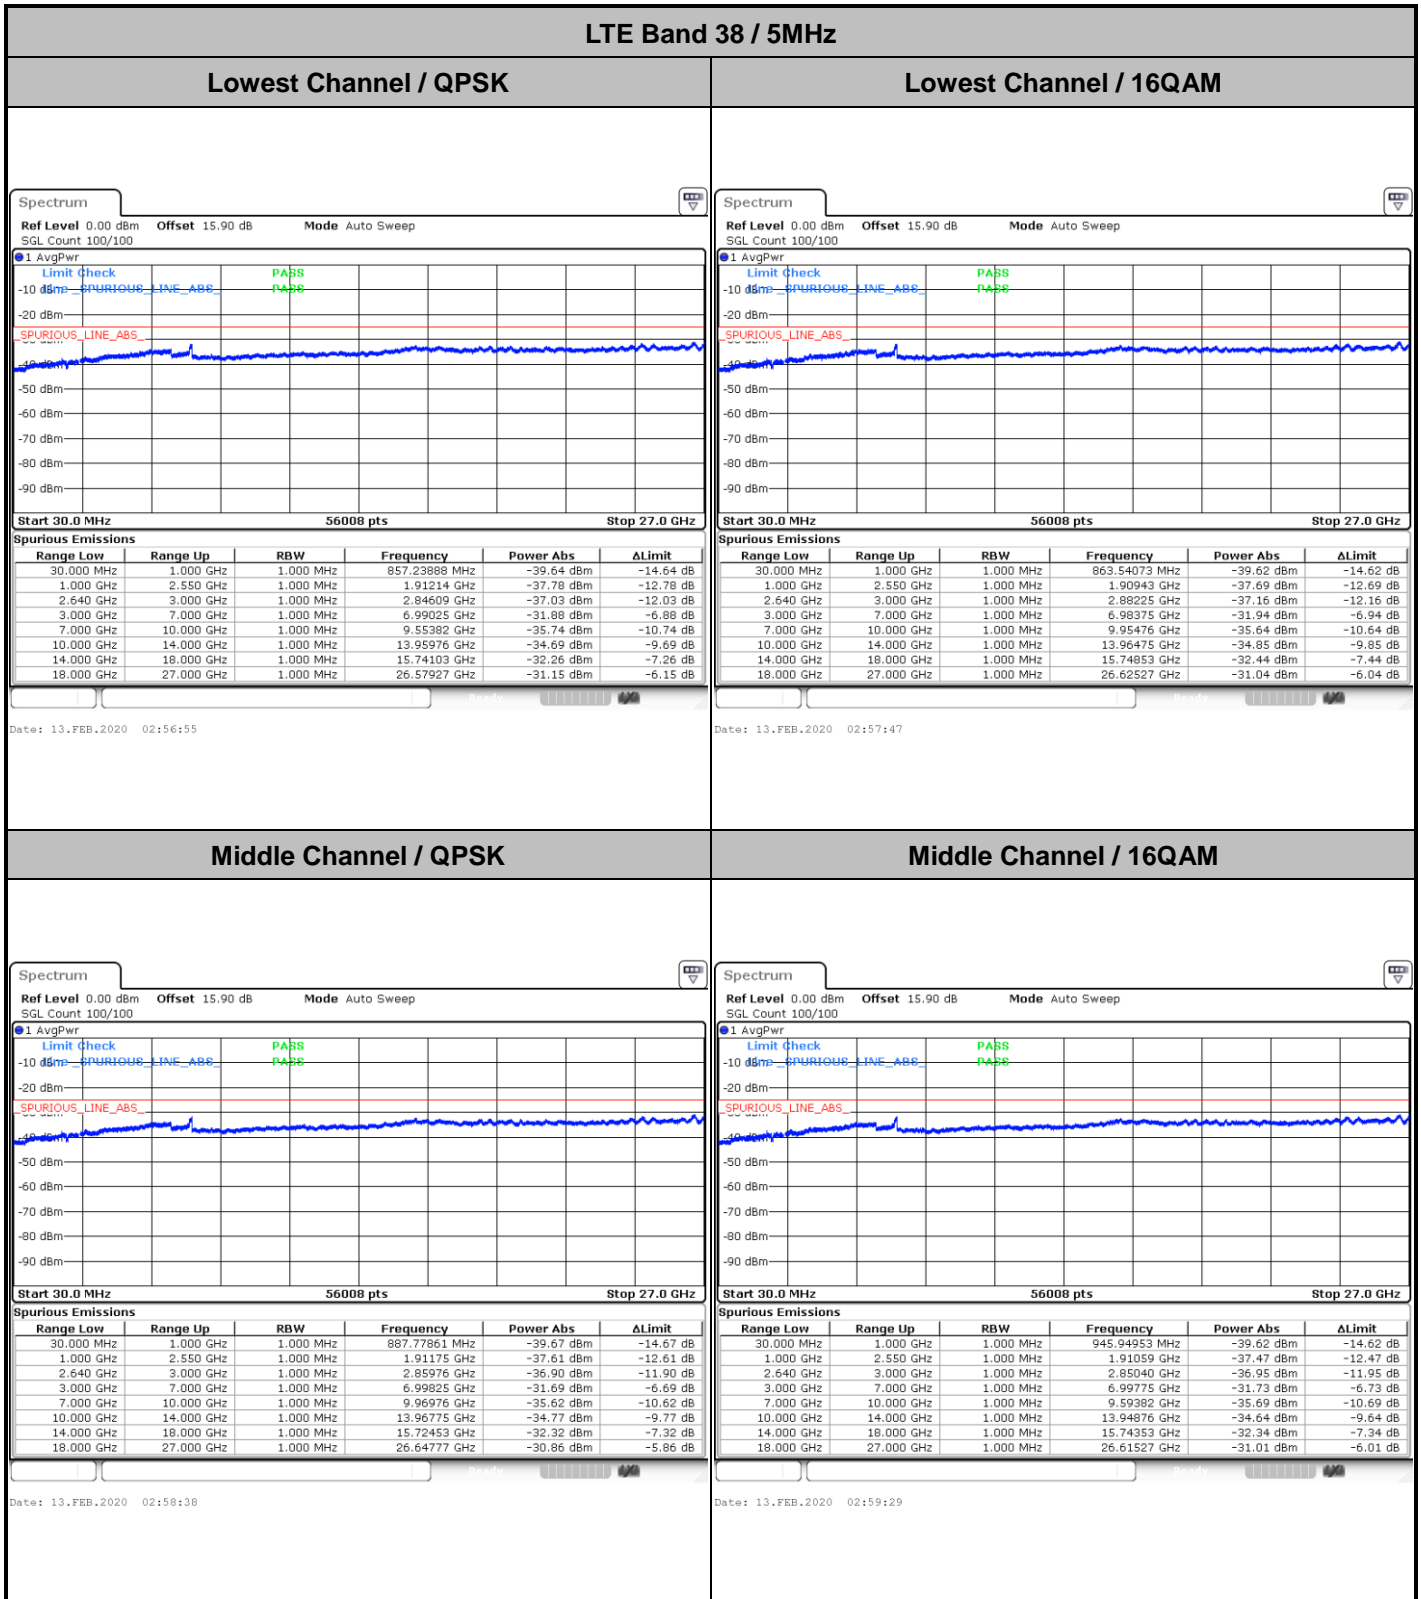

Date: 13.FEB.2020 02:43:26

LTE Band 38 / 20MHz / QPSK

Lowest Band Edge / 1 RB

Highest Band Edge / 1 RB

Lowest Band Edge / Full RB

Highest Band Edge / Full RB

LTE Band 38 / 20MHz / 16QAM

Lowest Band Edge / 1 RB

Date: 13.FEB.2020 02:45:46

Highest Band Edge / 1 RB

Date: 13.FEB.2020 02:50:24

Lowest Band Edge / Full RB

Date: 13.FEB.2020 02:47:19

Highest Band Edge / Full RB

Date: 13.FEB.2020 02:48:52

LTE Band 38 / 20MHz / 64QAM

Lowest Band Edge / 1 RB

Highest Band Edge / 1 RB

Date: 13.FEB.2020 02:51:11

Date: 13.FEB.2020 02:53:30

Lowest Band Edge / Full RB

Highest Band Edge / Full RB

Date: 13.FEB.2020 02:51:57

Date: 13.FEB.2020 02:52:44

# Conducted Spurious Emission

LTE Band 38 / 5MHz

Highest Channel / QPSK

Date: 13.FEB.2020 03:00:20

Highest Channel / 16QAM

Date: 13.FEB.2020 03:01:11

LTE Band 38 / 10MHz

Lowest Channel / QPSK