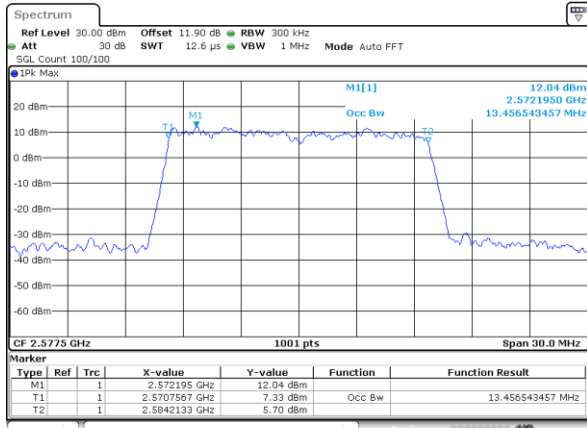

LTE Band 38

Lowest Channel / 15MHz / 64QAM

Date: 13.FEB.2020 02:05:15