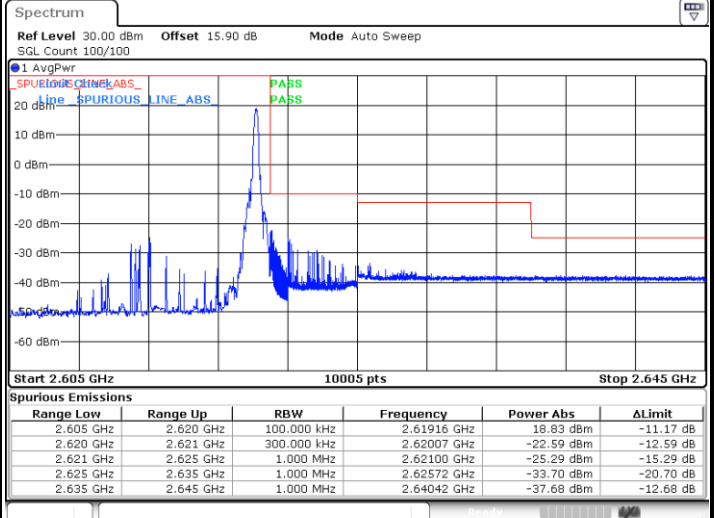

Date: 13.FEB.2020 02:27:12

Date: 13.FEB.2020 02:27:58

LTE Band 38 / 15MHz / QPSK

Lowest Band Edge / 1 RB

Date: 13.FEB.2020 02:35:43

Highest Band Edge / 1 RB

Date: 13.FEB.2020 02:40:21

Lowest Band Edge / Full RB

Date: 13.FEB.2020 02:37:15

Highest Band Edge / Full RB

Date: 13.FEB.2020 02:38:48

LTE Band 38 / 15MHz / 16QAM

Lowest Band Edge / 1 RB

Highest Band Edge / 1 RB

Lowest Band Edge / Full RB

Highest Band Edge / Full RB

LTE Band 38 / 15MHz / 64QAM

Lowest Band Edge / 1 RB

Date: 13.FEB.2020 02:41:54

Highest Band Edge / 1 RB

Date: 13.FEB.2020 02:44:13

Lowest Band Edge / Full RB

Date: 13.FEB.2020 02:42:40

Highest Band Edge / Full RB

Date: 13.FEB.2020 02:43:26

LTE Band 38 / 20MHz / QPSK

Lowest Band Edge / 1 RB

Highest Band Edge / 1 RB

Lowest Band Edge / Full RB

Highest Band Edge / Full RB

LTE Band 38 / 20MHz / 16QAM

Lowest Band Edge / 1 RB