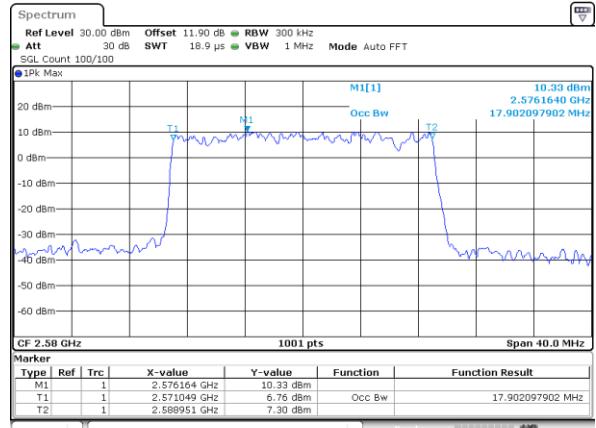

Date: 13.FEB.2020 02:04:47

LTE Band 38

Lowest Channel / 15MHz / 64QAM

Date: 13.FEB.2020 02:05:15

Lowest Channel / 20MHz / 64QAM

Date: 13.FEB.2020 02:06:37

Middle Channel / 15MHz / 64QAM

Date: 13.FEB.2020 02:05:43