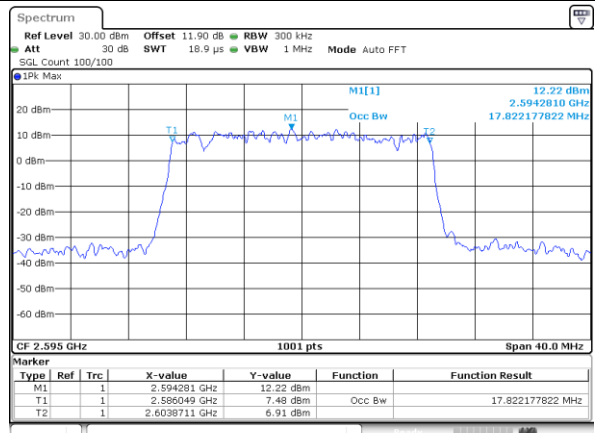

Middle Channel / 20MHz / 16QAM

Date: 13.FEB.2020 02:00:56