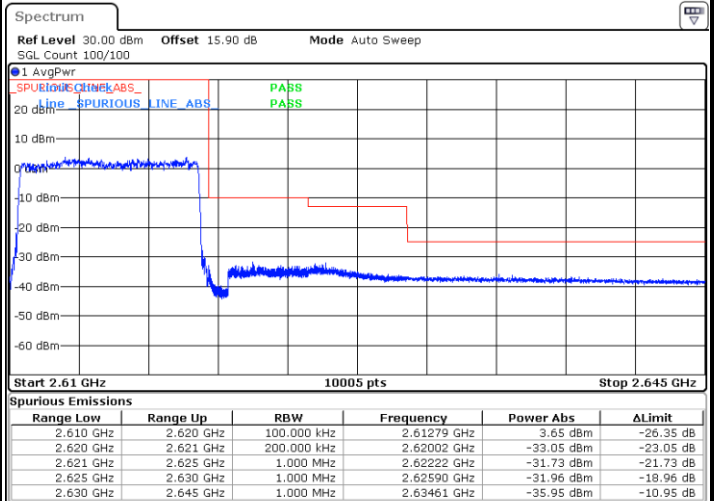

Date: 13.FEB.2020 02:24:06

Highest Band Edge / Full RB

Date: 13.FEB.2020 02:24:52

LTE Band 38 / 10MHz / QPSK

Lowest Band Edge / 1 RB

Highest Band Edge / 1 RB

Lowest Band Edge / Full RB

Highest Band Edge / Full RB

LTE Band 38 / 10MHz / 16QAM

Lowest Band Edge / 1 RB

Date: 13.FEB.2020 02:30:17

Highest Band Edge / 1 RB

Date: 13.FEB.2020 02:34:56

Lowest Band Edge / Full RB

Date: 13.FEB.2020 02:31:50

Highest Band Edge / Full RB

Date: 13.FEB.2020 02:33:23

LTE Band 38 / 10MHz / 64QAM

Lowest Band Edge / 1 RB

Highest Band Edge / 1 RB

Date: 13.FEB.2020 02:26:26

Date: 13.FEB.2020 02:28:45

Lowest Band Edge / Full RB

Highest Band Edge / Full RB

Date: 13.FEB.2020 02:27:12

Date: 13.FEB.2020 02:27:58

LTE Band 38 / 15MHz / QPSK

Lowest Band Edge / 1 RB

Date: 13.FEB.2020 02:35:43

Highest Band Edge / 1 RB

Date: 13.FEB.2020 02:40:21

Lowest Band Edge / Full RB