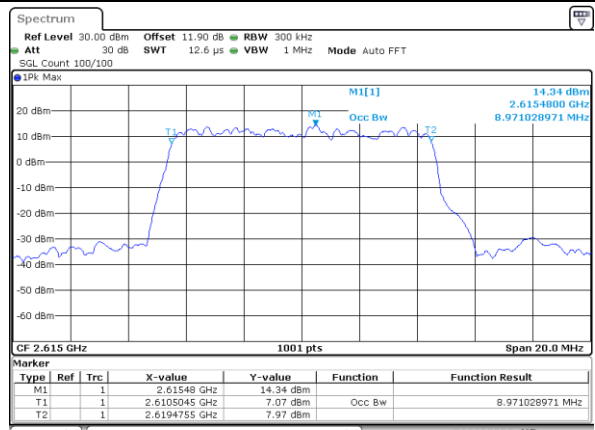

Highest Channel / 10MHz / 16QAM

Date: 13.FEB.2020 01:56:22

LTE Band 38

Lowest Channel / 15MHz / QPSK

Date: 13.FEB.2020 01:57:04

Lowest Channel / 15MHz / 16QAM

Date: 13.FEB.2020 01:57:18

Middle Channel / 15MHz / QPSK