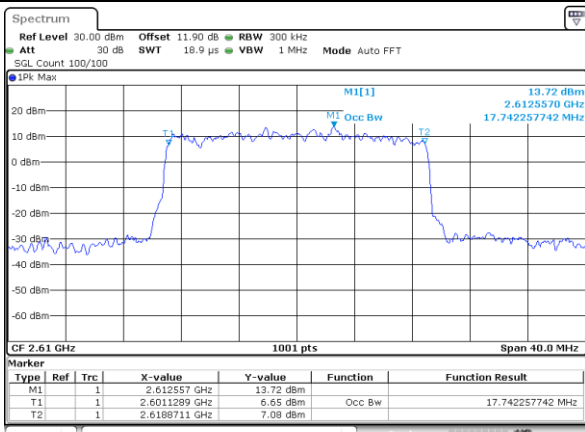

Highest Channel / 20MHz / QPSK

Date: 13.FEB.2020 02:01:36

Highest Channel / 20MHz / 16QAM

Date: 13.FEB.2020 02:01:50

LTE Band 38

Lowest Channel / 5MHz / 64QAM

Date: 13.FEB.2020 02:02:32

Lowest Channel / 10MHz / 64QAM