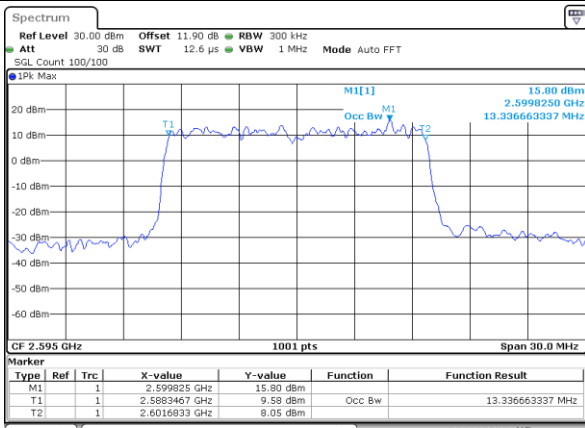

Highest Channel / 10MHz / 16QAM

Date: 13.FEB.2020 01:56:22

LTE Band 38

Lowest Channel / 15MHz / QPSK

Date: 13.FEB.2020 01:57:04

Lowest Channel / 15MHz / 16QAM

Date: 13.FEB.2020 01:57:18

Middle Channel / 15MHz / QPSK