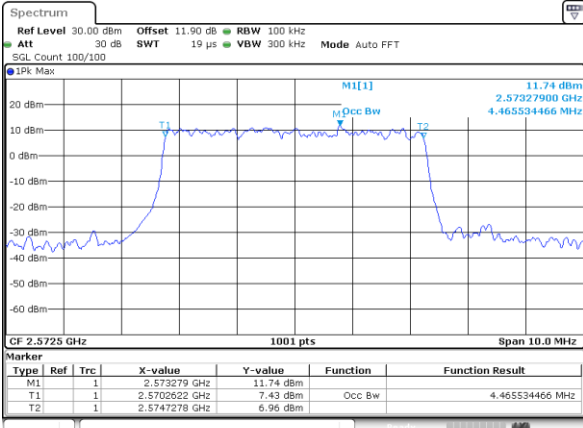

Highest Channel / 20MHz / QPSK

Date: 13.FEB.2020 02:01:36

Highest Channel / 20MHz / 16QAM

Date: 13.FEB.2020 02:01:50

LTE Band 38

Lowest Channel / 5MHz / 64QAM

Date: 13.FEB.2020 02:02:32

Lowest Channel / 10MHz / 64QAM