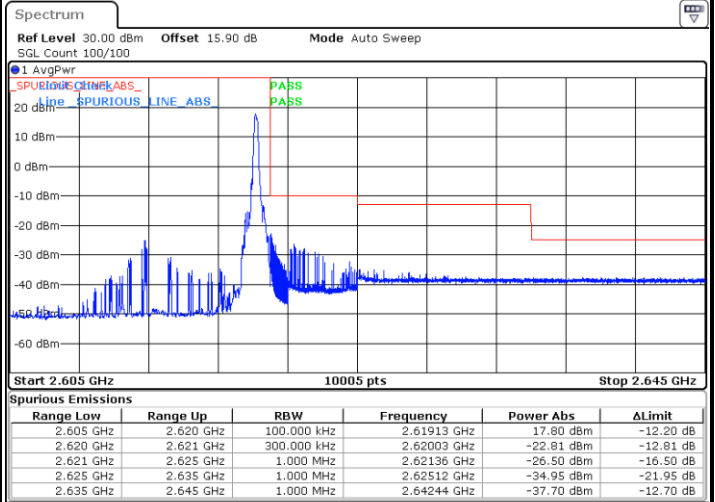

Date: 13.FEB.2020 02:27:12

Date: 13.FEB.2020 02:27:58

LTE Band 38 / 15MHz / QPSK

Lowest Band Edge / 1 RB

Date: 13.FEB.2020 02:35:43

Highest Band Edge / 1 RB

Date: 13.FEB.2020 02:40:21

Lowest Band Edge / Full RB

Date: 13.FEB.2020 02:37:15

Highest Band Edge / Full RB

Date: 13.FEB.2020 02:38:48

LTE Band 38 / 15MHz / 16QAM

Lowest Band Edge / 1 RB

Highest Band Edge / 1 RB

Lowest Band Edge / Full RB

Highest Band Edge / Full RB

LTE Band 38 / 15MHz / 64QAM

Lowest Band Edge / 1 RB

Date: 13.FEB.2020 02:41:54

Highest Band Edge / 1 RB

Date: 13.FEB.2020 02:44:13

Lowest Band Edge / Full RB

Date: 13.FEB.2020 02:42:40

Highest Band Edge / Full RB

Date: 13.FEB.2020 02:43:26

LTE Band 38 / 20MHz / QPSK

Lowest Band Edge / 1 RB

Highest Band Edge / 1 RB

Lowest Band Edge / Full RB

Highest Band Edge / Full RB

LTE Band 38 / 20MHz / 16QAM

Lowest Band Edge / 1 RB