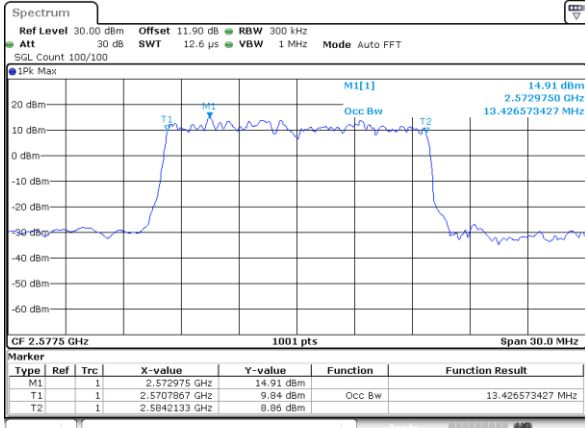

Highest Channel / 10MHz / 16QAM

Date: 13.FEB.2020 01:56:22

LTE Band 38

Lowest Channel / 15MHz / QPSK

Date: 13.FEB.2020 01:57:04

Lowest Channel / 15MHz / 16QAM

Date: 13.FEB.2020 01:57:18

Middle Channel / 15MHz / QPSK

Date: 13.FEB.2020 01:57:59

Middle Channel / 15MHz / 16QAM

Date: 13.FEB.2020 01:58:12

Highest Channel / 15MHz / QPSK

Date: 13.FEB.2020 01:58:52

Highest Channel / 15MHz / 16QAM

Date: 13.FEB.2020 01:59:06

LTE Band 38