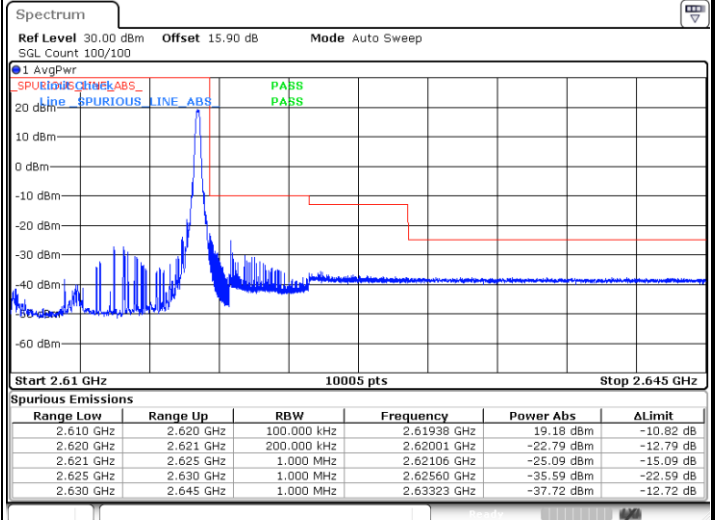

Highest Band Edge / Full RB

Date: 13.FEB.2020 02:21:00

LTE Band 38 / 5MHz / 64QAM

Lowest Band Edge / 1RB

Date: 13.FEB.2020 02:23:20

Highest Band Edge / 1 RB

Date: 13.FEB.2020 02:25:39

Lowest Band Edge / Full RB

Date: 13.FEB.2020 02:24:06

Highest Band Edge / Full RB

Date: 13.FEB.2020 02:24:52

LTE Band 38 / 10MHz / QPSK

Lowest Band Edge / 1 RB

Highest Band Edge / 1 RB

Lowest Band Edge / Full RB

Highest Band Edge / Full RB

LTE Band 38 / 10MHz / 16QAM

Lowest Band Edge / 1 RB

Date: 13.FEB.2020 02:30:17

Highest Band Edge / 1 RB

Date: 13.FEB.2020 02:34:56

Lowest Band Edge / Full RB

Date: 13.FEB.2020 02:31:50

Highest Band Edge / Full RB

Date: 13.FEB.2020 02:33:23

LTE Band 38 / 10MHz / 64QAM

Lowest Band Edge / 1 RB

Highest Band Edge / 1 RB

Date: 13.FEB.2020 02:26:26

Date: 13.FEB.2020 02:28:45

Lowest Band Edge / Full RB

Highest Band Edge / Full RB