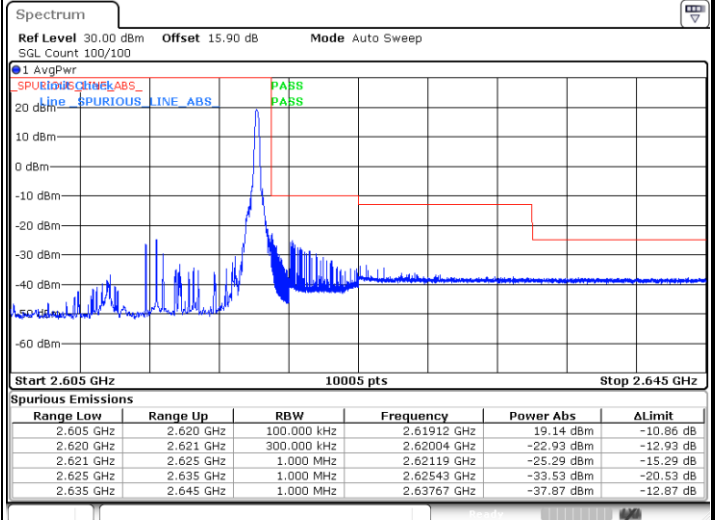

Date: 13.FEB.2020 02:33:23

LTE Band 38 / 10MHz / 64QAM

Lowest Band Edge / 1 RB

Highest Band Edge / 1 RB

Date: 13.FEB.2020 02:26:26

Date: 13.FEB.2020 02:28:45

Lowest Band Edge / Full RB

Highest Band Edge / Full RB

Date: 13.FEB.2020 02:27:12

Date: 13.FEB.2020 02:27:58

LTE Band 38 / 15MHz / QPSK

Lowest Band Edge / 1 RB

Date: 13.FEB.2020 02:35:43

Highest Band Edge / 1 RB

Date: 13.FEB.2020 02:40:21

Lowest Band Edge / Full RB

Date: 13.FEB.2020 02:37:15

Highest Band Edge / Full RB

Date: 13.FEB.2020 02:38:48

LTE Band 38 / 15MHz / 16QAM

Lowest Band Edge / 1 RB

Highest Band Edge / 1 RB

Lowest Band Edge / Full RB

Highest Band Edge / Full RB

LTE Band 38 / 15MHz / 64QAM

Lowest Band Edge / 1 RB

Date: 13.FEB.2020 02:41:54

Highest Band Edge / 1 RB

Date: 13.FEB.2020 02:44:13

Lowest Band Edge / Full RB

Date: 13.FEB.2020 02:42:40

Highest Band Edge / Full RB