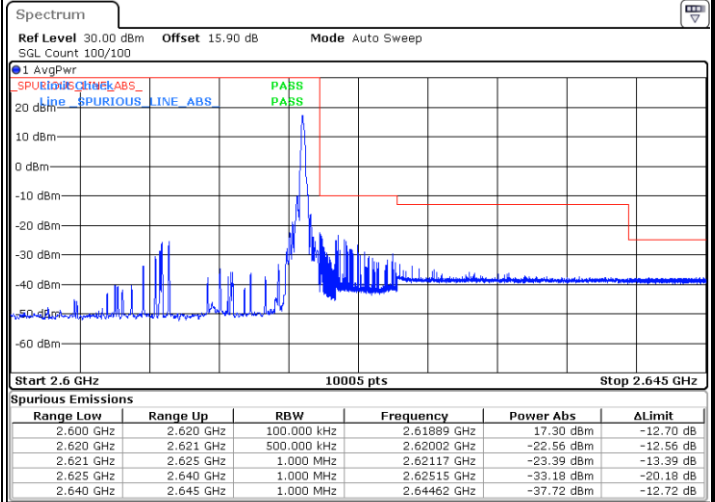

Date: 13.FEB.2020 02:43:26

LTE Band 38 / 20MHz / QPSK

Lowest Band Edge / 1 RB

Highest Band Edge / 1 RB

Lowest Band Edge / Full RB

Highest Band Edge / Full RB

LTE Band 38 / 20MHz / 16QAM

Lowest Band Edge / 1 RB

Date: 13.FEB.2020 02:45:46

Highest Band Edge / 1 RB

Date: 13.FEB.2020 02:50:24

Lowest Band Edge / Full RB

Date: 13.FEB.2020 02:47:19

Highest Band Edge / Full RB

Date: 13.FEB.2020 02:48:52

LTE Band 38 / 20MHz / 64QAM

Lowest Band Edge / 1 RB

Highest Band Edge / 1 RB

Date: 13.FEB.2020 02:51:11

Date: 13.FEB.2020 02:53:30

Lowest Band Edge / Full RB

Highest Band Edge / Full RB

Date: 13.FEB.2020 02:51:57

Date: 13.FEB.2020 02:52:44