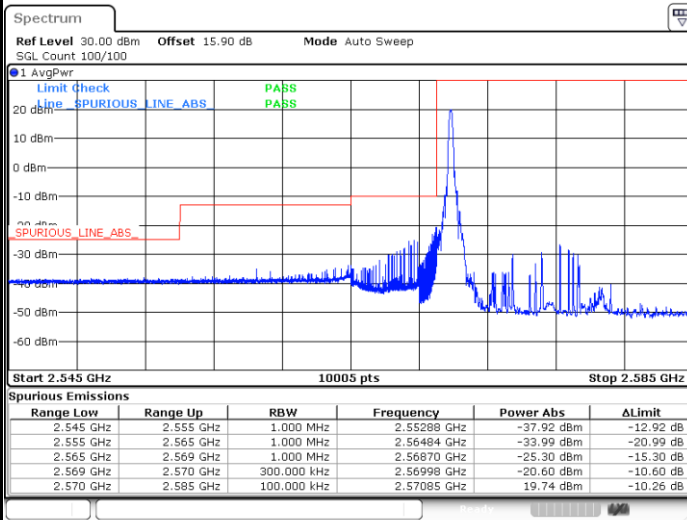

LTE Band 38 / 10MHz / 16QAM

Lowest Band Edge / 1 RB

Date: 13.FEB.2020 02:30:17

Highest Band Edge / 1 RB

Date: 13.FEB.2020 02:34:56

Lowest Band Edge / Full RB

Date: 13.FEB.2020 02:31:50

Highest Band Edge / Full RB

Date: 13.FEB.2020 02:33:23

LTE Band 38 / 10MHz / 64QAM

Lowest Band Edge / 1 RB

Highest Band Edge / 1 RB

Date: 13.FEB.2020 02:26:26

Date: 13.FEB.2020 02:28:45

Lowest Band Edge / Full RB

Highest Band Edge / Full RB

Date: 13.FEB.2020 02:27:12

Date: 13.FEB.2020 02:27:58

LTE Band 38 / 15MHz / QPSK

Lowest Band Edge / 1 RB

Date: 13.FEB.2020 02:35:43

Highest Band Edge / 1 RB

Date: 13.FEB.2020 02:40:21

Lowest Band Edge / Full RB

Date: 13.FEB.2020 02:37:15

Highest Band Edge / Full RB

Date: 13.FEB.2020 02:38:48

LTE Band 38 / 15MHz / 16QAM

Lowest Band Edge / 1 RB

Highest Band Edge / 1 RB

Lowest Band Edge / Full RB

Highest Band Edge / Full RB