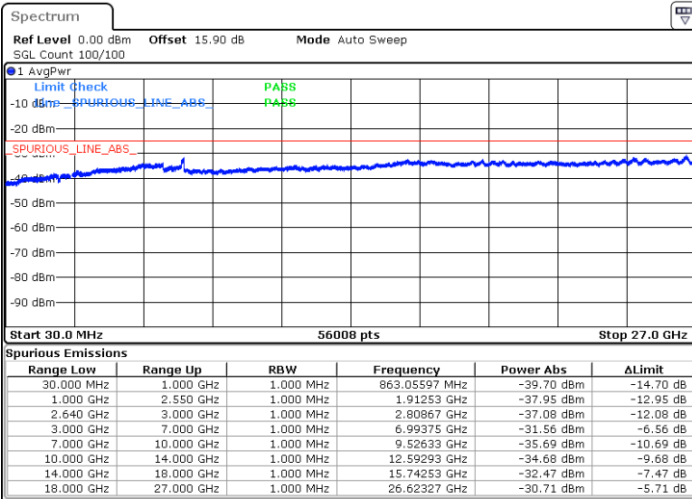

Middle Channel / QPSK

Middle Channel / 16QAM

Date: 13.FEB.2020 03:11:30

Date: 13.FEB.2020 03:12:21