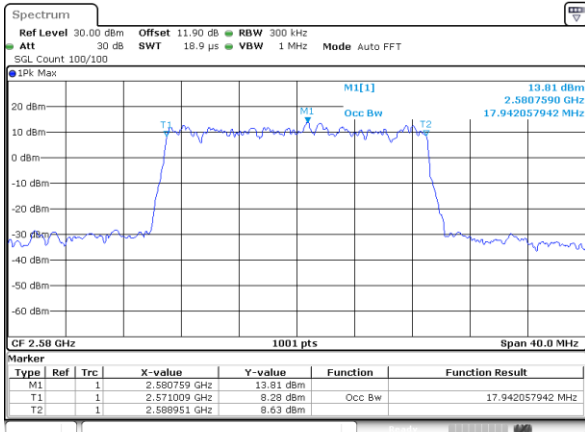

LTE Band 38

Lowest Channel / 20MHz / QPSK

Date: 13.FEB.2020 01:59:48