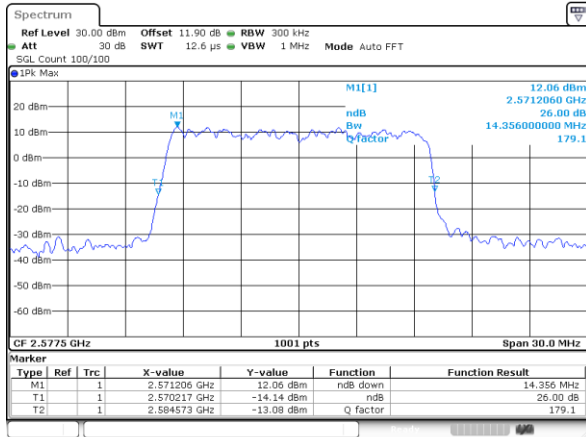

LTE Band 38

Lowest Channel / 15MHz / 64QAM

Date: 13.FEB.2020 02:05:29