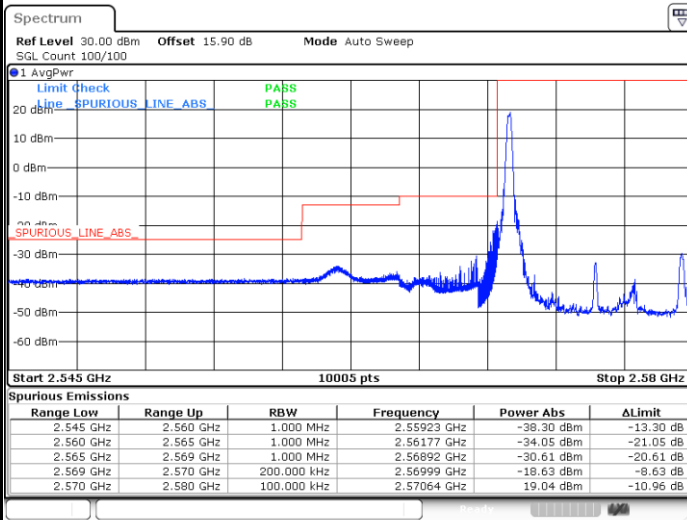

Highest Band Edge / Full RB

Date: 13.FEB.2020 02:21:00

LTE Band 38 / 5MHz / 64QAM

Lowest Band Edge / 1RB

Date: 13.FEB.2020 02:23:20

Highest Band Edge / 1 RB

Date: 13.FEB.2020 02:25:39

Lowest Band Edge / Full RB

Date: 13.FEB.2020 02:24:06

Highest Band Edge / Full RB

Date: 13.FEB.2020 02:24:52

LTE Band 38 / 10MHz / QPSK

Lowest Band Edge / 1 RB

Highest Band Edge / 1 RB

Lowest Band Edge / Full RB

Highest Band Edge / Full RB

LTE Band 38 / 10MHz / 16QAM

Lowest Band Edge / 1 RB

Date: 13.FEB.2020 02:30:17

Highest Band Edge / 1 RB

Date: 13.FEB.2020 02:34:56

Lowest Band Edge / Full RB

Date: 13.FEB.2020 02:31:50

Highest Band Edge / Full RB

Date: 13.FEB.2020 02:33:23

LTE Band 38 / 10MHz / 64QAM

Lowest Band Edge / 1 RB

Highest Band Edge / 1 RB

Date: 13.FEB.2020 02:26:26

Date: 13.FEB.2020 02:28:45

Lowest Band Edge / Full RB

Highest Band Edge / Full RB