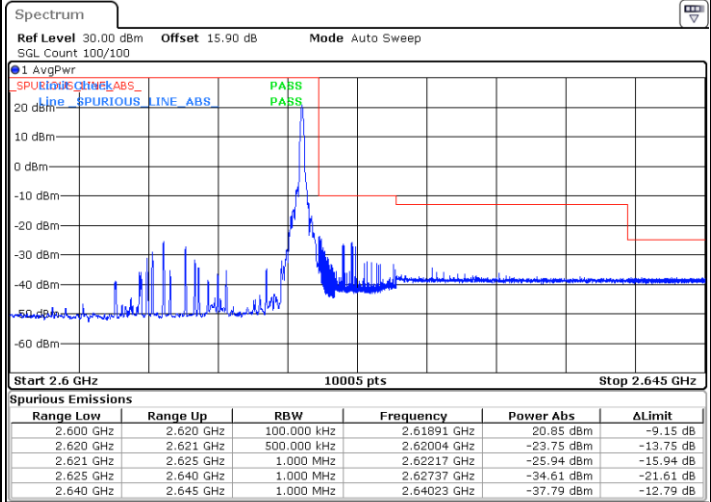

LTE Band 38 / 15MHz / 64QAM

Lowest Band Edge / 1 RB

Date: 13.FEB.2020 02:41:54

Highest Band Edge / 1 RB

Date: 13.FEB.2020 02:44:13

Lowest Band Edge / Full RB

Date: 13.FEB.2020 02:42:40

Highest Band Edge / Full RB

Date: 13.FEB.2020 02:43:26

LTE Band 38 / 20MHz / QPSK

Lowest Band Edge / 1 RB

Highest Band Edge / 1 RB

Lowest Band Edge / Full RB

Highest Band Edge / Full RB

LTE Band 38 / 20MHz / 16QAM

Lowest Band Edge / 1 RB

Date: 13.FEB.2020 02:45:46

Highest Band Edge / 1 RB

Date: 13.FEB.2020 02:50:24

Lowest Band Edge / Full RB

Date: 13.FEB.2020 02:47:19

Highest Band Edge / Full RB

Date: 13.FEB.2020 02:48:52

LTE Band 38 / 20MHz / 64QAM

Lowest Band Edge / 1 RB

Highest Band Edge / 1 RB

Date: 13.FEB.2020 02:51:11

Date: 13.FEB.2020 02:53:30

Lowest Band Edge / Full RB

Highest Band Edge / Full RB

Date: 13.FEB.2020 02:51:57

Date: 13.FEB.2020 02:52:44