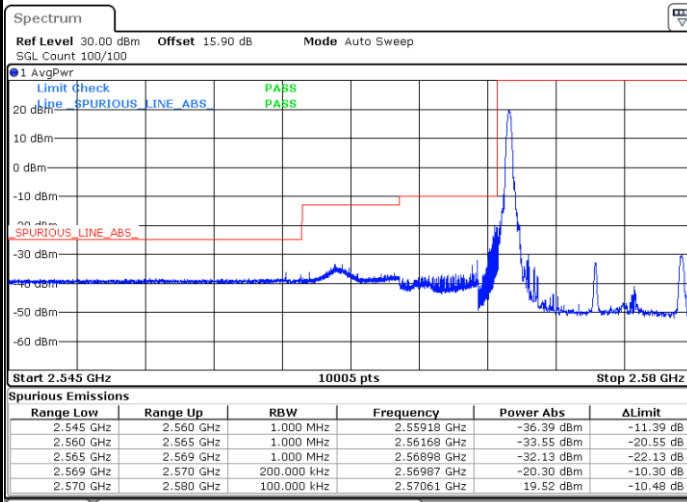

Highest Band Edge / Full RB

Date: 13.FEB.2020 02:21:00

LTE Band 38 / 5MHz / 64QAM

Lowest Band Edge / 1RB

Date: 13.FEB.2020 02:23:20

Highest Band Edge / 1 RB

Date: 13.FEB.2020 02:25:39

Lowest Band Edge / Full RB

Date: 13.FEB.2020 02:24:06

Highest Band Edge / Full RB

Date: 13.FEB.2020 02:24:52

LTE Band 38 / 10MHz / QPSK

Lowest Band Edge / 1 RB

Highest Band Edge / 1 RB

Lowest Band Edge / Full RB

Highest Band Edge / Full RB

LTE Band 38 / 10MHz / 16QAM

Lowest Band Edge / 1 RB

Date: 13.FEB.2020 02:30:17

Highest Band Edge / 1 RB

Date: 13.FEB.2020 02:34:56

Lowest Band Edge / Full RB

Date: 13.FEB.2020 02:31:50

Highest Band Edge / Full RB

Date: 13.FEB.2020 02:33:23

LTE Band 38 / 10MHz / 64QAM

Lowest Band Edge / 1 RB

Highest Band Edge / 1 RB

Date: 13.FEB.2020 02:26:26

Date: 13.FEB.2020 02:28:45

Lowest Band Edge / Full RB

Highest Band Edge / Full RB