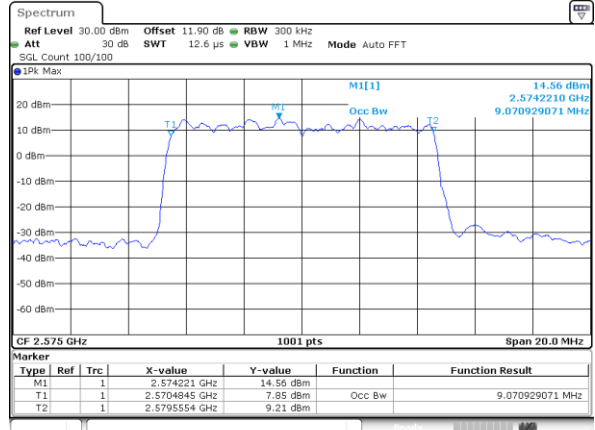

Lowest Channel / 10MHz / 16QAM

Date: 13.FEB.2020 01:54:34