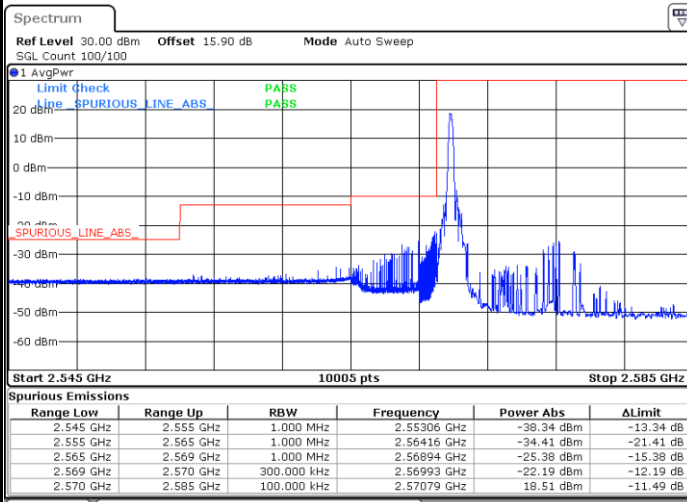

Date: 13.FEB.2020 02:27:12

Date: 13.FEB.2020 02:27:58

LTE Band 38 / 15MHz / QPSK

Lowest Band Edge / 1 RB

Date: 13.FEB.2020 02:35:43

Highest Band Edge / 1 RB

Date: 13.FEB.2020 02:40:21

Lowest Band Edge / Full RB

Date: 13.FEB.2020 02:37:15

Highest Band Edge / Full RB

Date: 13.FEB.2020 02:38:48

LTE Band 38 / 15MHz / 16QAM

Lowest Band Edge / 1 RB

Highest Band Edge / 1 RB

Lowest Band Edge / Full RB

Highest Band Edge / Full RB

LTE Band 38 / 15MHz / 64QAM

Lowest Band Edge / 1 RB

Date: 13.FEB.2020 02:41:54

Highest Band Edge / 1 RB

Date: 13.FEB.2020 02:44:13

Lowest Band Edge / Full RB

Date: 13.FEB.2020 02:42:40

Highest Band Edge / Full RB

Date: 13.FEB.2020 02:43:26

LTE Band 38 / 20MHz / QPSK

Lowest Band Edge / 1 RB

Highest Band Edge / 1 RB

Lowest Band Edge / Full RB

Highest Band Edge / Full RB

LTE Band 38 / 20MHz / 16QAM

Lowest Band Edge / 1 RB