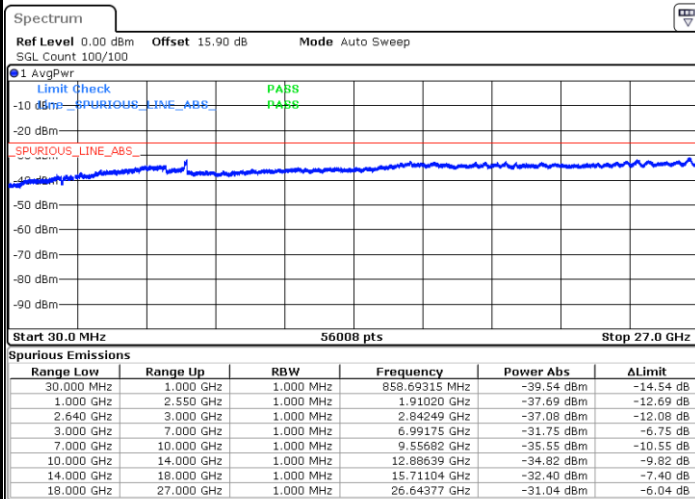

Date: 13.FEB.2020 02:45:46

Highest Band Edge / 1 RB

Date: 13.FEB.2020 02:50:24

Lowest Band Edge / Full RB

Date: 13.FEB.2020 02:47:19

Highest Band Edge / Full RB

Date: 13.FEB.2020 02:48:52

LTE Band 38 / 20MHz / 64QAM

Lowest Band Edge / 1 RB

Highest Band Edge / 1 RB

Date: 13.FEB.2020 02:51:11

Date: 13.FEB.2020 02:53:30

Lowest Band Edge / Full RB

Highest Band Edge / Full RB

Date: 13.FEB.2020 02:51:57

Date: 13.FEB.2020 02:52:44

# Conducted Spurious Emission

LTE Band 38 / 5MHz

Highest Channel / QPSK

Date: 13.FEB.2020 03:00:20

Highest Channel / 16QAM

Date: 13.FEB.2020 03:01:11

LTE Band 38 / 10MHz

Lowest Channel / QPSK

Date: 13.FEB.2020 03:04:38

Lowest Channel / 16QAM

Date: 13.FEB.2020 03:05:29

LTE Band 38 / 10MHz

Middle Channel / QPSK

Middle Channel / 16QAM

Date: 13.FEB.2020 03:06:20

Date: 13.FEB.2020 03:07:11