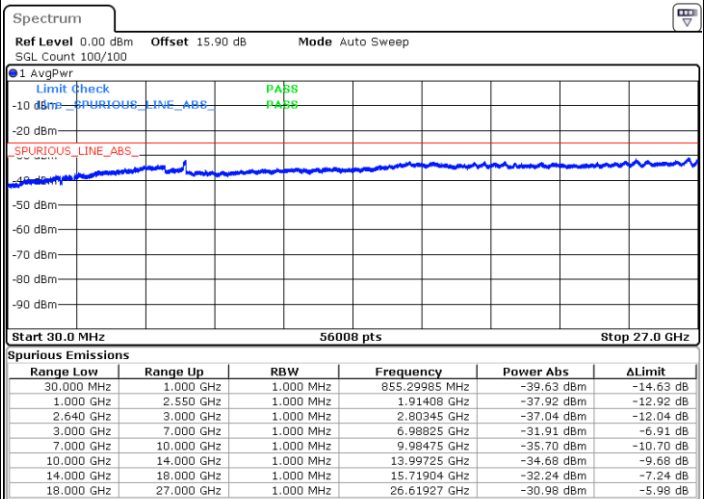

Date: 13.FEB.2020 02:45:46

Highest Band Edge / 1 RB

Date: 13.FEB.2020 02:50:24

Lowest Band Edge / Full RB

Date: 13.FEB.2020 02:47:19

Highest Band Edge / Full RB

Date: 13.FEB.2020 02:48:52

LTE Band 38 / 20MHz / 64QAM

Lowest Band Edge / 1 RB

Highest Band Edge / 1 RB

Date: 13.FEB.2020 02:51:11

Date: 13.FEB.2020 02:53:30

Lowest Band Edge / Full RB

Highest Band Edge / Full RB

Date: 13.FEB.2020 02:51:57

Date: 13.FEB.2020 02:52:44

# Conducted Spurious Emission

LTE Band 38 / 5MHz

Highest Channel / QPSK

Date: 13.FEB.2020 03:00:20

Highest Channel / 16QAM

Date: 13.FEB.2020 03:01:11

LTE Band 38 / 10MHz

Lowest Channel / QPSK

Date: 13.FEB.2020 03:04:38

Lowest Channel / 16QAM

Date: 13.FEB.2020 03:05:29

LTE Band 38 / 10MHz

Middle Channel / QPSK

Middle Channel / 16QAM

Date: 13.FEB.2020 03:06:20

Date: 13.FEB.2020 03:07:11