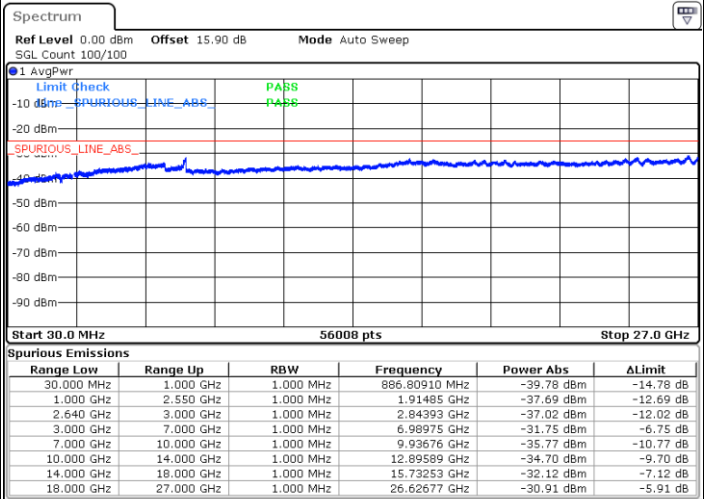

# Conducted Spurious Emission

LTE Band 38 / 5MHz

Highest Channel / QPSK

Date: 13.FEB.2020 03:00:20

Highest Channel / 16QAM

Date: 13.FEB.2020 03:01:11

LTE Band 38 / 10MHz

Lowest Channel / QPSK

Date: 13.FEB.2020 03:04:38

Lowest Channel / 16QAM

Date: 13.FEB.2020 03:05:29

LTE Band 38 / 10MHz

Middle Channel / QPSK

Middle Channel / 16QAM

Date: 13.FEB.2020 03:06:20

Date: 13.FEB.2020 03:07:11

Highest Channel / QPSK

Highest Channel / 16QAM

Date: 13.FEB.2020 03:08:02

Date: 13.FEB.2020 03:08:54

LTE Band 38 / 15MHz

Lowest Channel / QPSK

Lowest Channel / 16QAM

Date: 13.FEB.2020 03:09:47