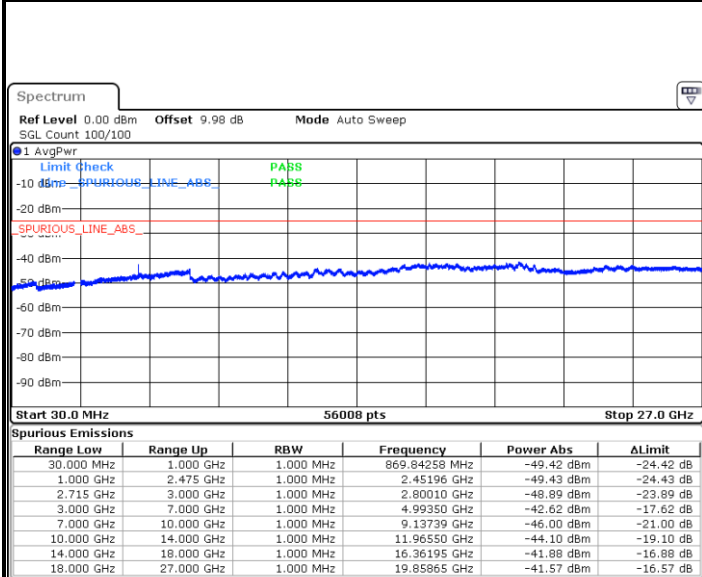

LTE Band 41 / 5MHz

Lowest Channel / QPSK

Date: 21.MAY.2020 20:06:57

Lowest Channel / 16QAM

Date: 21.MAY.2020 20:07:52

Middle Channel / QPSK

Date: 21.MAY.2020 20:08:46

Middle Channel / 16QAM

Date: 21.MAY.2020 20:09:41

LTE Band 41 / 5MHz

Highest Channel / QPSK

Date: 21.MAY.2020 20:10:36

Highest Channel / 16QAM

Date: 21.MAY.2020 20:11:31

LTE Band 41 / 10MHz

Lowest Channel / QPSK

Date: 21.MAY.2020 20:12:26

Lowest Channel / 16QAM

Date: 21.MAY.2020 20:13:21

LTE Band 41 / 10MHz

Middle Channel / QPSK

Middle Channel / 16QAM

Date: 21.MAY.2020 20:14:16

Date: 21.MAY.2020 20:15:11

Highest Channel / QPSK

Highest Channel / 16QAM

Date: 21.MAY.2020 20:16:05

Date: 21.MAY.2020 20:17:00

LTE Band 41 / 15MHz

Lowest Channel / QPSK

Date: 21.MAY.2020 20:17:55

Lowest Channel / 16QAM