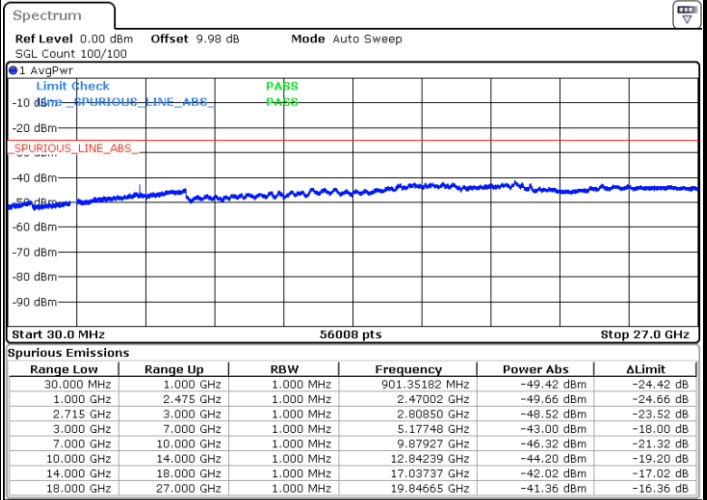

LTE Band 41 / 5MHz

Lowest Channel / 64QAM

Middle Channel / 64QAM

Date: 22 MAY 2020 11:16:03

Date: 22 MAY 2020 11:16:57

Highest Channel / 64QAM

Date: 22 MAY 2020 11:17:52

LTE Band 41 / 10MHz

Lowest Channel / 64QAM

Middle Channel / 64QAM

Date: 22 MAY 2020 11:18:47

Date: 22 MAY 2020 11:19:42

Highest Channel / 64QAM

Date: 22 MAY 2020 11:20:37

LTE Band 41 / 15MHz

Lowest Channel / 64QAM