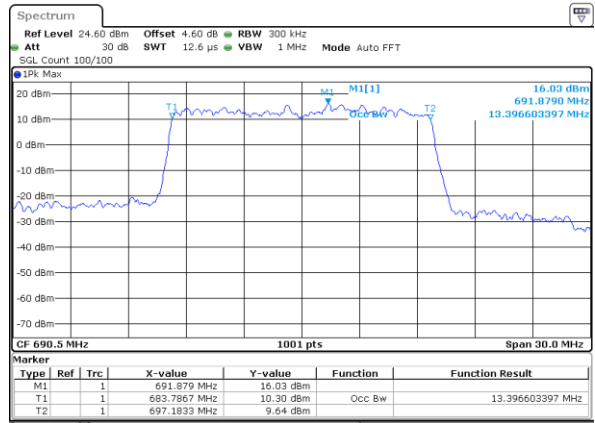

Highest Channel / 10MHz / 16QAM

Date: 4 MAY 2020 12:47:57

LTE Band 71

Lowest Channel / 15MHz / QPSK

Date: 4 MAY 2020 14:34:20

Lowest Channel / 15MHz / 16QAM

Date: 4 MAY 2020 14:19:43

Middle Channel / 15MHz / QPSK

Date: 4 MAY 2020 14:05:29

Middle Channel / 15MHz / 16QAM

Date: 4 MAY 2020 14:06:26

Highest Channel / 15MHz / QPSK

Date: 4 MAY 2020 14:36:27

Highest Channel / 15MHz / 16QAM

Date: 4 MAY 2020 14:39:02