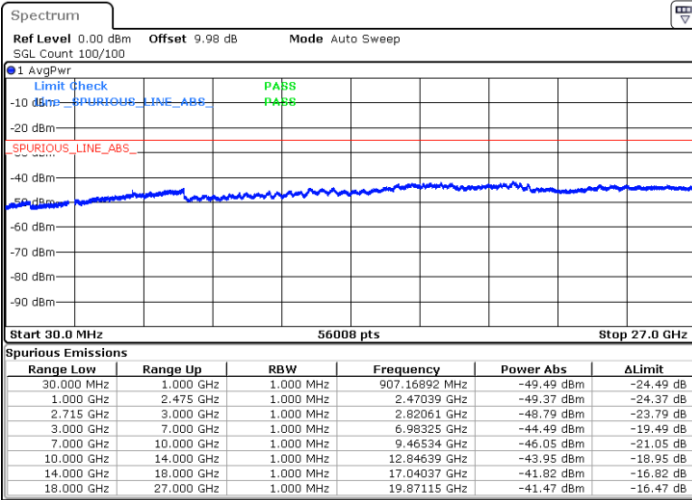

LTE Band 41 / 5MHz

Lowest Channel / 64QAM

Middle Channel / 64QAM

Date: 22 MAY 2020 11:16:03

Date: 22 MAY 2020 11:16:57

Highest Channel / 64QAM

Date: 22 MAY 2020 11:17:52

LTE Band 41 / 10MHz