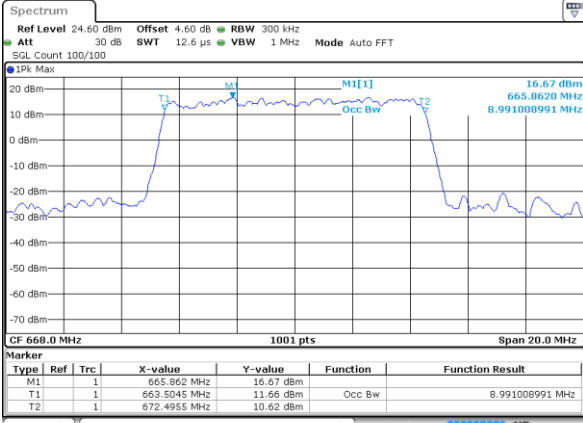

LTE Band 71

Lowest Channel / 5MHz / QPSK

Date: 4 MAY 2020 12:09:13

Lowest Channel / 5MHz / 16QAM

Date: 4 MAY 2020 12:08:04

Middle Channel / 5MHz / QPSK

Date: 4 MAY 2020 11:38:54

Middle Channel / 5MHz / 16QAM

Date: 4 MAY 2020 11:39:20

Highest Channel / 5MHz / QPSK

Date: 4 MAY 2020 12:20:03

Highest Channel / 5MHz / 16QAM

Date: 4 MAY 2020 12:21:08

LTE Band 71

Lowest Channel / 10MHz / QPSK

Date: 4 MAY 2020 12:36:36

Lowest Channel / 10MHz / 16QAM

Date: 4 MAY 2020 12:40:45

Middle Channel / 10MHz / QPSK

Date: 4 MAY 2020 12:25:07

Middle Channel / 10MHz / 16QAM

Date: 4 MAY 2020 12:24:48

Highest Channel / 10MHz / QPSK

Date: 4 MAY 2020 12:49:48

Highest Channel / 10MHz / 16QAM

Date: 4 MAY 2020 12:47:57

LTE Band 71

Lowest Channel / 15MHz / QPSK

Date: 4 MAY 2020 14:34:20

Lowest Channel / 15MHz / 16QAM

Date: 4 MAY 2020 14:19:43

Middle Channel / 15MHz / QPSK