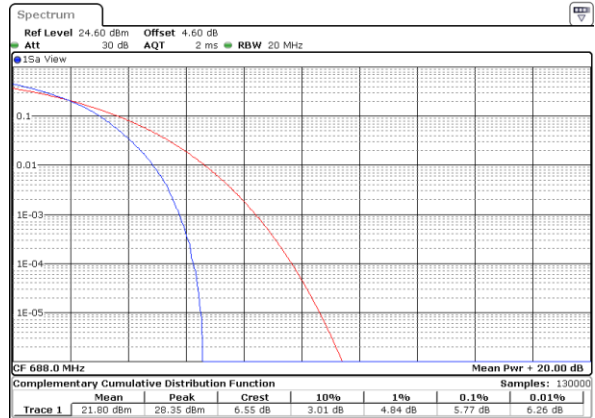

Lowest Channel / Full RB

Date: 4 MAY 2020 15:24:14

Middle Channel / 1RB

Date: 4 MAY 2020 15:29:57

Middle Channel / Full RB

Date: 4 MAY 2020 15:30:42

Highest Channel / 1RB

Date: 4 MAY 2020 15:51:07

Highest Channel / Full RB

Date: 4 MAY 2020 15:41:29

LTE Band 71 / 20MHz / 64QAM

Lowest Channel / 1RB

Date: 4 MAY 2020 15:28:59

Lowest Channel / Full RB

Date: 4 MAY 2020 15:25:47

Middle Channel / 1RB