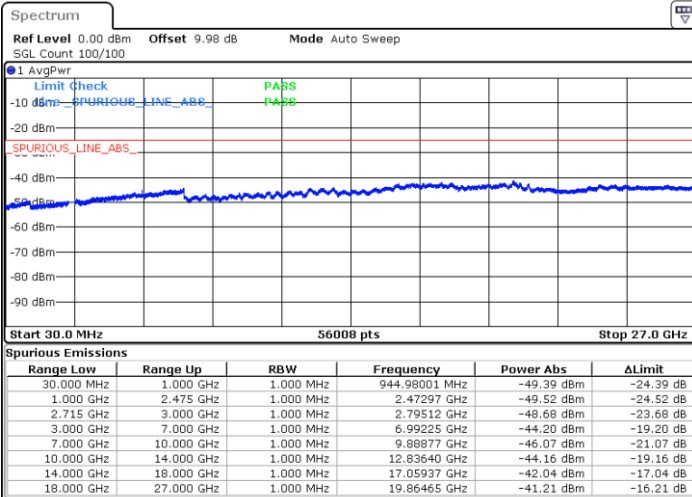

Lowest Channel / 64QAM

Middle Channel / 64QAM

Date: 22 MAY 2020 11:18:47

Date: 22 MAY 2020 11:19:42

Highest Channel / 64QAM

Date: 22 MAY 2020 11:20:37

LTE Band 41 / 15MHz

Lowest Channel / 64QAM

Middle Channel / 64QAM

Date: 22 MAY 2020 11:21:32

Date: 22 MAY 2020 11:22:27

Highest Channel / 64QAM

Date: 22 MAY 2020 11:23:21

LTE Band 41 / 20MHz

Lowest Channel / 64QAM

Middle Channel / 64QAM