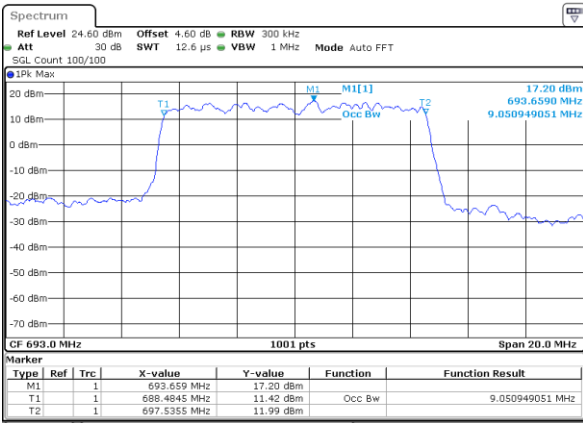

Date: 4 MAY 2020 11:39:20

Highest Channel / 5MHz / QPSK

Date: 4 MAY 2020 12:20:03

Highest Channel / 5MHz / 16QAM

Date: 4 MAY 2020 12:21:08

LTE Band 71

Lowest Channel / 10MHz / QPSK

Date: 4 MAY 2020 12:36:36

Lowest Channel / 10MHz / 16QAM

Date: 4 MAY 2020 12:40:45

Middle Channel / 10MHz / QPSK

Date: 4 MAY 2020 12:25:07

Middle Channel / 10MHz / 16QAM

Date: 4 MAY 2020 12:24:48

Highest Channel / 10MHz / QPSK

Date: 4 MAY 2020 12:49:48

Highest Channel / 10MHz / 16QAM

Date: 4 MAY 2020 12:47:57

LTE Band 71

Lowest Channel / 15MHz / QPSK

Date: 4 MAY 2020 14:34:20

Lowest Channel / 15MHz / 16QAM

Date: 4 MAY 2020 14:19:43

Middle Channel / 15MHz / QPSK