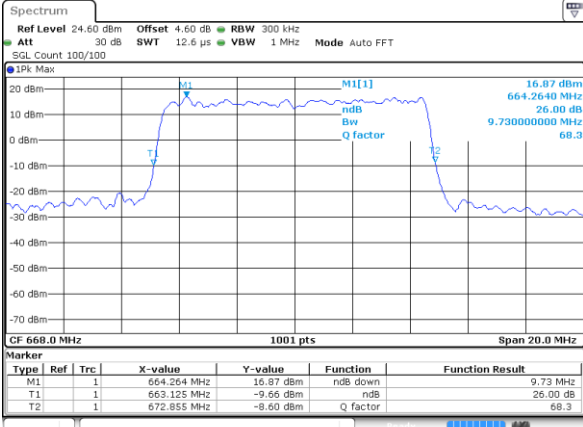

Date: 4 MAY 2020 11:42:14

Highest Channel / 5MHz / QPSK

Date: 4 MAY 2020 12:20:09

Highest Channel / 5MHz / 16QAM

Date: 4 MAY 2020 12:21:15

LTE Band 71

Lowest Channel / 10MHz / QPSK

Date: 4 MAY 2020 12:36:46