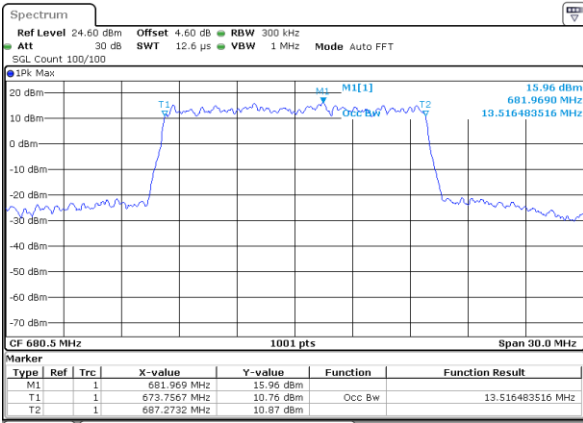

Date: 4 MAY 2020 11:39:20

Highest Channel / 5MHz / QPSK

Date: 4 MAY 2020 12:20:03

Highest Channel / 5MHz / 16QAM

Date: 4 MAY 2020 12:21:08

LTE Band 71

Lowest Channel / 10MHz / QPSK

Date: 4 MAY 2020 12:36:36

Lowest Channel / 10MHz / 16QAM

Date: 4 MAY 2020 12:40:45

Middle Channel / 10MHz / QPSK

Date: 4 MAY 2020 12:25:07

Middle Channel / 10MHz / 16QAM

Date: 4 MAY 2020 12:24:48

Highest Channel / 10MHz / QPSK

Date: 4 MAY 2020 12:49:48

Highest Channel / 10MHz / 16QAM

Date: 4 MAY 2020 12:47:57

LTE Band 71

Lowest Channel / 15MHz / QPSK

Date: 4 MAY 2020 14:34:20

Lowest Channel / 15MHz / 16QAM

Date: 4 MAY 2020 14:19:43

Middle Channel / 15MHz / QPSK

Date: 4 MAY 2020 14:05:29

Middle Channel / 15MHz / 16QAM

Date: 4 MAY 2020 14:06:26

Highest Channel / 15MHz / QPSK

Date: 4 MAY 2020 14:36:27

Highest Channel / 15MHz / 16QAM

Date: 4 MAY 2020 14:39:02