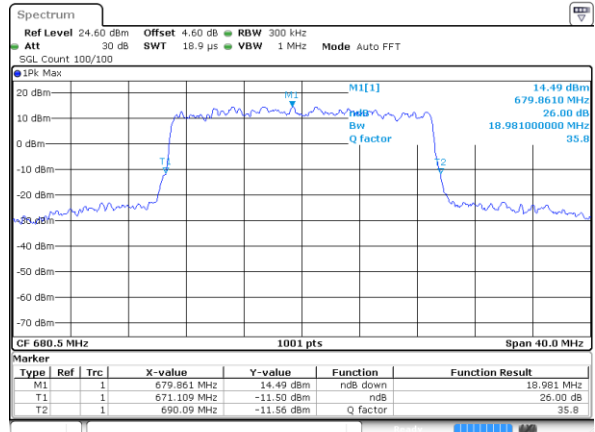

Date: 4 MAY 2020 12:46:34

LTE Band 71

Lowest Channel / 15MHz / 64QAM

Date: 4 MAY 2020 14:22:16

Lowest Channel / 20MHz / 64QAM

Date: 4 MAY 2020 15:25:59

Middle Channel / 15MHz / 64QAM

Date: 4 MAY 2020 14:06:53

Middle Channel / 20MHz / 64QAM

Date: 4 MAY 2020 15:07:08

Highest Channel / 15MHz / 64QAM

Date: 4 MAY 2020 14:40:03

Highest Channel / 20MHz / 64QAM

Date: 4 MAY 2020 15:43:44

Occupied Bandwidth

Mode	LTE Band 71 : 99%OBW(MHz)											
BW	1.4MHz		3MHz		5MHz		10MHz		15MHz		20MHz	
Mod.	QPSK	16QAM	QPSK	16QAM	QPSK	16QAM	QPSK	16QAM	QPSK	16QAM	QPSK	16QAM
Lowest CH	-	-	-	-	4.49	4.49	8.99	9.01	13.43	13.40	17.90	17.82
Middle CH	-	-	-	-	4.46	4.48	9.07	9.05	13.52	13.37	17.86	17.90
Highest CH	-	-	-	-	4.49	4.50	9.05	9.03	13.40	13.40	17.82	17.94
Mode	LTE Band 71 : 99%OBW(MHz)											
BW	1.4MHz		3MHz		5MHz		10MHz		15MHz		20MHz	
Mod.	64QAM		64QAM		64QAM		64QAM		64QAM		64QAM	
Lowest CH	-	-	-	-	4.49	-	9.03	-	13.49	-	17.82	-
Middle CH	-	-	-	-	4.49	-	9.03	-	13.40	-	17.86	-
Highest CH	-	-	-	-	4.48	-	8.99	-	13.40	-	17.82	-