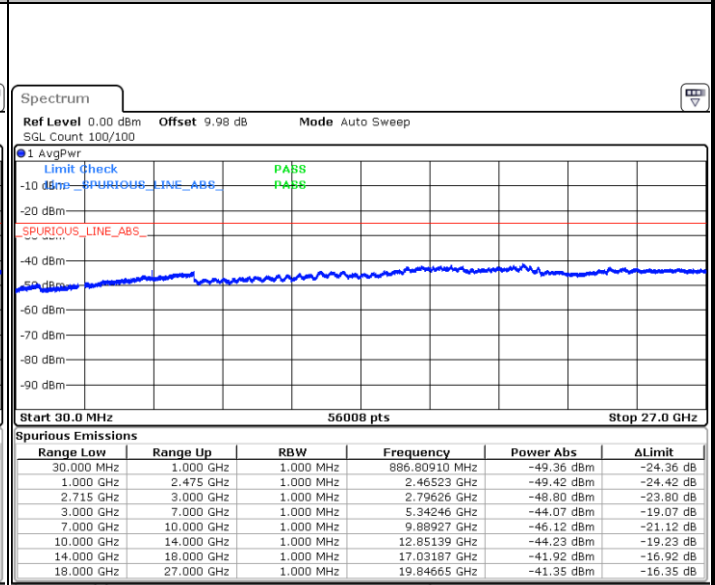

Highest Channel / 16QAM

Date: 21.MAY.2020 20:22:30

LTE Band 41 / 20MHz

Lowest Channel / QPSK

Date: 21.MAY.2020 20:23:25

Lowest Channel / 16QAM

Date: 21.MAY.2020 20:24:19

LTE Band 41 / 20MHz

Middle Channel / QPSK

Date: 21.MAY.2020 20:25:14

Middle Channel / 16QAM

Date: 21.MAY.2020 20:26:09

Highest Channel / QPSK

Date: 21.MAY.2020 20:27:04

Highest Channel / 16QAM

Date: 21.MAY.2020 20:27:59

LTE Band 41 / 5MHz

Lowest Channel / 64QAM

Middle Channel / 64QAM

Date: 22 MAY 2020 11:16:03

Date: 22 MAY 2020 11:16:57

Highest Channel / 64QAM

Date: 22 MAY 2020 11:17:52

LTE Band 41 / 10MHz