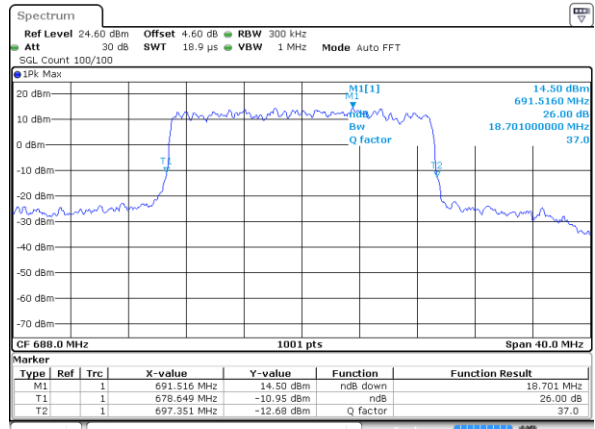

Date: 4 MAY 2020 12:46:34

LTE Band 71

Lowest Channel / 15MHz / 64QAM

Date: 4 MAY 2020 14:22:16

Lowest Channel / 20MHz / 64QAM

Date: 4 MAY 2020 15:25:59

Middle Channel / 15MHz / 64QAM

Date: 4 MAY 2020 14:06:53

Middle Channel / 20MHz / 64QAM

Date: 4 MAY 2020 15:07:08

Highest Channel / 15MHz / 64QAM

Date: 4 MAY 2020 14:40:03

Highest Channel / 20MHz / 64QAM

Date: 4 MAY 2020 15:43:44

Occupied Bandwidth

Mode	LTE Band 71 : 99%OBW(MHz)											
BW	1.4MHz		3MHz		5MHz		10MHz		15MHz		20MHz	
Mod.	QPSK	16QAM	QPSK	16QAM	QPSK	16QAM	QPSK	16QAM	QPSK	16QAM	QPSK	16QAM
Lowest CH	-	-	-	-	4.49	4.49	8.99	9.01	13.43	13.40	17.90	17.82
Middle CH	-	-	-	-	4.46	4.48	9.07	9.05	13.52	13.37	17.86	17.90
Highest CH	-	-	-	-	4.49	4.50	9.05	9.03	13.40	13.40	17.82	17.94
Mode	LTE Band 71 : 99%OBW(MHz)											
BW	1.4MHz		3MHz		5MHz		10MHz		15MHz		20MHz	
Mod.	64QAM		64QAM		64QAM		64QAM		64QAM		64QAM	
Lowest CH	-	-	-	-	4.49	-	9.03	-	13.49	-	17.82	-
Middle CH	-	-	-	-	4.49	-	9.03	-	13.40	-	17.86	-
Highest CH	-	-	-	-	4.48	-	8.99	-	13.40	-	17.82	-

LTE Band 71

Lowest Channel / 5MHz / QPSK

Date: 4 MAY 2020 12:09:13

Lowest Channel / 5MHz / 16QAM

Date: 4 MAY 2020 12:08:04

Middle Channel / 5MHz / QPSK

Date: 4 MAY 2020 11:38:54

Middle Channel / 5MHz / 16QAM

Date: 4 MAY 2020 11:39:20

Highest Channel / 5MHz / QPSK

Date: 4 MAY 2020 12:20:03

Highest Channel / 5MHz / 16QAM

Date: 4 MAY 2020 12:21:08

LTE Band 71

Lowest Channel / 10MHz / QPSK

Date: 4 MAY 2020 12:36:36