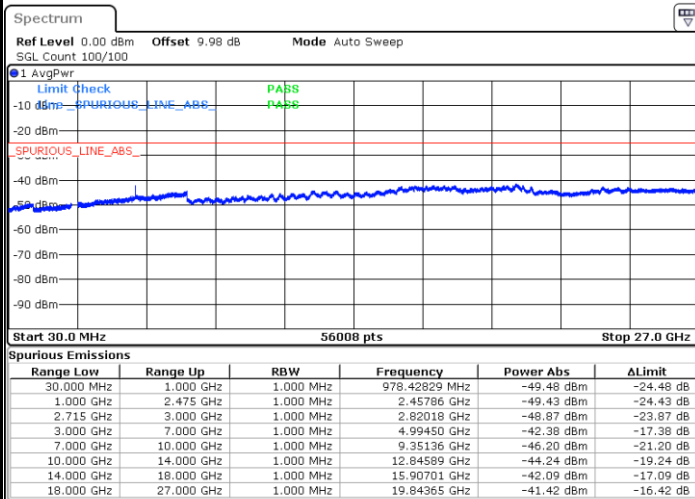

Highest Channel / QPSK

Highest Channel / 16QAM

Date: 21.MAY.2020 20:16:05

Date: 21.MAY.2020 20:17:00

LTE Band 41 / 15MHz

Lowest Channel / QPSK

Date: 21.MAY.2020 20:17:55

Lowest Channel / 16QAM

Date: 21.MAY.2020 20:18:50

Middle Channel / QPSK

Date: 21.MAY.2020 20:19:45

Middle Channel / 16QAM

Date: 21.MAY.2020 20:20:40

LTE Band 41 / 15MHz

Highest Channel / QPSK

Date: 21.MAY.2020 20:21:35

Highest Channel / 16QAM

Date: 21.MAY.2020 20:22:30

LTE Band 41 / 20MHz

Lowest Channel / QPSK

Date: 21.MAY.2020 20:23:25

Lowest Channel / 16QAM

Date: 21.MAY.2020 20:24:19

LTE Band 41 / 20MHz