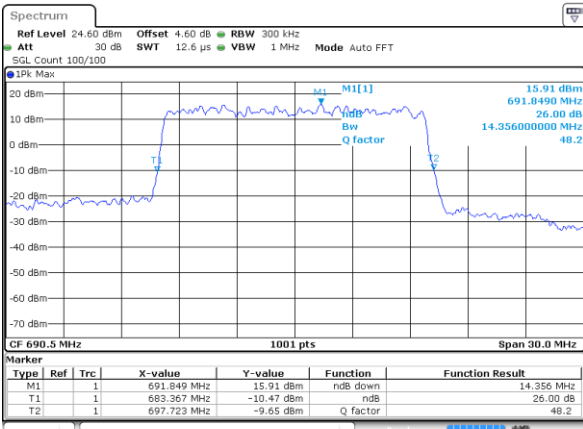

Highest Channel / 10MHz / 16QAM

Date: 4 MAY 2020 12:48:05

LTE Band 71

Lowest Channel / 15MHz / QPSK

Date: 4 MAY 2020 14:34:26

Lowest Channel / 15MHz / 16QAM

Date: 4 MAY 2020 14:20:02

Middle Channel / 15MHz / QPSK

Date: 4 MAY 2020 14:06:07

Middle Channel / 15MHz / 16QAM

Date: 4 MAY 2020 14:06:33

Highest Channel / 15MHz / QPSK

Date: 4 MAY 2020 14:36:34

Highest Channel / 15MHz / 16QAM

Date: 4 MAY 2020 14:39:08

LTE Band 71