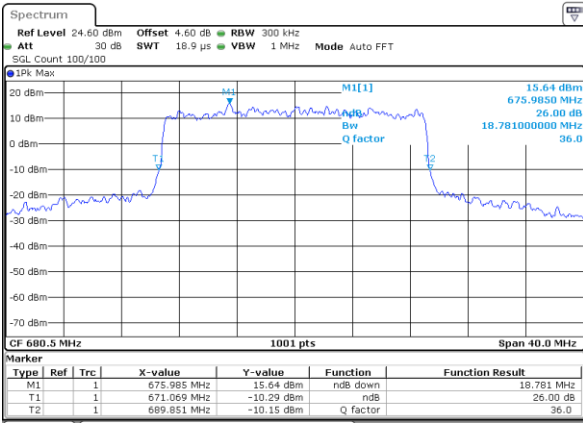

Highest Channel / 10MHz / 16QAM

Date: 4 MAY 2020 12:48:05

LTE Band 71

Lowest Channel / 15MHz / QPSK

Date: 4 MAY 2020 14:34:26

Lowest Channel / 15MHz / 16QAM

Date: 4 MAY 2020 14:20:02

Middle Channel / 15MHz / QPSK

Date: 4 MAY 2020 14:06:07

Middle Channel / 15MHz / 16QAM

Date: 4 MAY 2020 14:06:33

Highest Channel / 15MHz / QPSK

Date: 4 MAY 2020 14:36:34

Highest Channel / 15MHz / 16QAM

Date: 4 MAY 2020 14:39:08

LTE Band 71

Lowest Channel / 20MHz / QPSK

Date: 4 MAY 2020 15:22:43

Lowest Channel / 20MHz / 16QAM

Date: 4 MAY 2020 15:24:30

Middle Channel / 20MHz / QPSK

Date: 4 MAY 2020 15:07:48

Middle Channel / 20MHz / 16QAM

Date: 4 MAY 2020 15:07:31

Highest Channel / 20MHz / QPSK

Date: 4 MAY 2020 15:31:34

Highest Channel / 20MHz / 16QAM

Date: 4 MAY 2020 15:41:42

LTE Band 71

Lowest Channel / 5MHz / 64QAM

Date: 4 MAY 2020 12:08:55

Lowest Channel / 10MHz / 64QAM