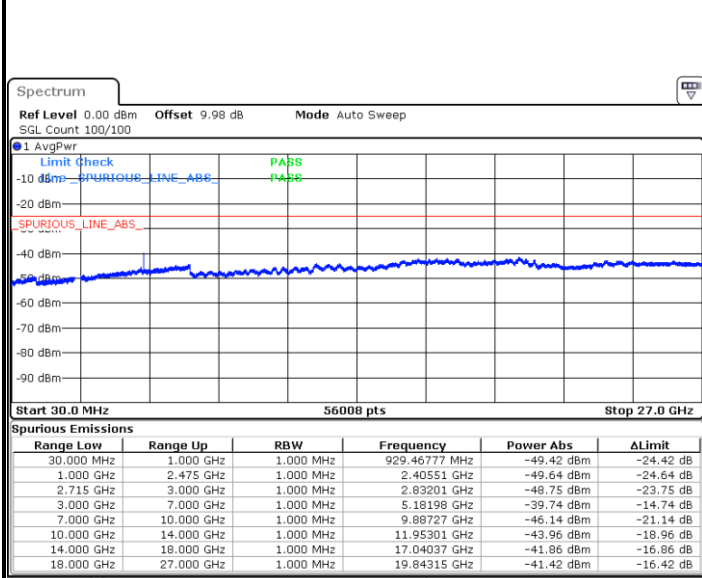

LTE Band 41 / 5MHz

Lowest Channel / QPSK

Date: 21.MAY.2020 20:06:57

Lowest Channel / 16QAM

Date: 21.MAY.2020 20:07:52

Middle Channel / QPSK

Date: 21.MAY.2020 20:08:46

Middle Channel / 16QAM

Date: 21.MAY.2020 20:09:41

LTE Band 41 / 5MHz

Highest Channel / QPSK

Date: 21.MAY.2020 20:10:36

Highest Channel / 16QAM

Date: 21.MAY.2020 20:11:31

LTE Band 41 / 10MHz

Lowest Channel / QPSK

Date: 21.MAY.2020 20:12:26

Lowest Channel / 16QAM

Date: 21.MAY.2020 20:13:21

LTE Band 41 / 10MHz

Middle Channel / QPSK

Middle Channel / 16QAM

Date: 21.MAY.2020 20:14:16

Date: 21.MAY.2020 20:15:11

Highest Channel / QPSK

Highest Channel / 16QAM

Date: 21.MAY.2020 20:16:05

Date: 21.MAY.2020 20:17:00

LTE Band 41 / 15MHz

Lowest Channel / QPSK

Date: 21.MAY.2020 20:17:55

Lowest Channel / 16QAM