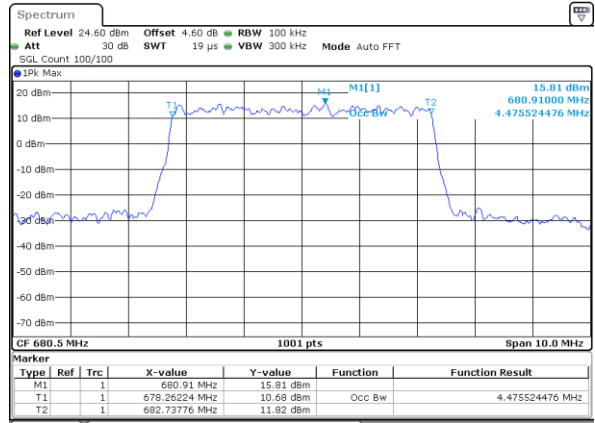

Middle Channel / 20MHz / 64QAM

Date: 4 MAY 2020 15:07:08

Highest Channel / 15MHz / 64QAM

Date: 4 MAY 2020 14:40:03

Highest Channel / 20MHz / 64QAM

Date: 4 MAY 2020 15:43:44

Occupied Bandwidth

Mode	LTE Band 71 : 99%OBW(MHz)											
BW	1.4MHz		3MHz		5MHz		10MHz		15MHz		20MHz	
Mod.	QPSK	16QAM	QPSK	16QAM	QPSK	16QAM	QPSK	16QAM	QPSK	16QAM	QPSK	16QAM
Lowest CH	-	-	-	-	4.49	4.49	8.99	9.01	13.43	13.40	17.90	17.82
Middle CH	-	-	-	-	4.46	4.48	9.07	9.05	13.52	13.37	17.86	17.90
Highest CH	-	-	-	-	4.49	4.50	9.05	9.03	13.40	13.40	17.82	17.94
Mode	LTE Band 71 : 99%OBW(MHz)											
BW	1.4MHz		3MHz		5MHz		10MHz		15MHz		20MHz	
Mod.	64QAM		64QAM		64QAM		64QAM		64QAM		64QAM	
Lowest CH	-	-	-	-	4.49	-	9.03	-	13.49	-	17.82	-
Middle CH	-	-	-	-	4.49	-	9.03	-	13.40	-	17.86	-
Highest CH	-	-	-	-	4.48	-	8.99	-	13.40	-	17.82	-

LTE Band 71

Lowest Channel / 5MHz / QPSK

Date: 4 MAY 2020 12:09:13

Lowest Channel / 5MHz / 16QAM

Date: 4 MAY 2020 12:08:04

Middle Channel / 5MHz / QPSK

Date: 4 MAY 2020 11:38:54

Middle Channel / 5MHz / 16QAM

Date: 4 MAY 2020 11:39:20

Highest Channel / 5MHz / QPSK

Date: 4 MAY 2020 12:20:03

Highest Channel / 5MHz / 16QAM

Date: 4 MAY 2020 12:21:08

LTE Band 71

Lowest Channel / 10MHz / QPSK

Date: 4 MAY 2020 12:36:36