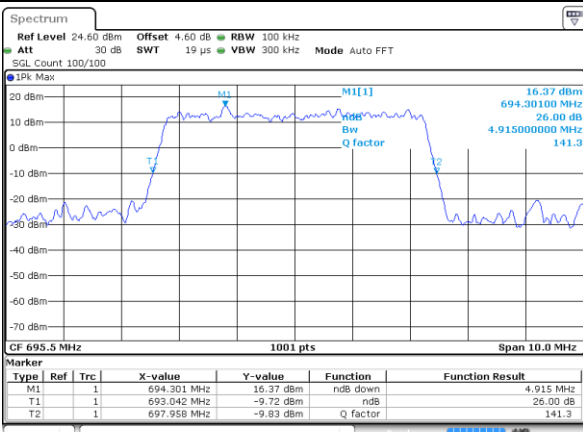

Highest Channel / 20MHz / QPSK

Date: 4 MAY 2020 15:31:34

Highest Channel / 20MHz / 16QAM

Date: 4 MAY 2020 15:41:42

LTE Band 71

Lowest Channel / 5MHz / 64QAM

Date: 4 MAY 2020 12:08:55

Lowest Channel / 10MHz / 64QAM

Date: 4 MAY 2020 12:41:50

Middle Channel / 5MHz / 64QAM

Date: 4 MAY 2020 11:43:59

Middle Channel / 10MHz / 64QAM

Date: 4 MAY 2020 12:24:14

Highest Channel / 5MHz / 64QAM

Date: 4 MAY 2020 12:22:24

Highest Channel / 10MHz / 64QAM

Date: 4 MAY 2020 12:46:34

LTE Band 71

Lowest Channel / 15MHz / 64QAM

Date: 4 MAY 2020 14:22:16

Lowest Channel / 20MHz / 64QAM

Date: 4 MAY 2020 15:25:59

Middle Channel / 15MHz / 64QAM

Date: 4 MAY 2020 14:06:53