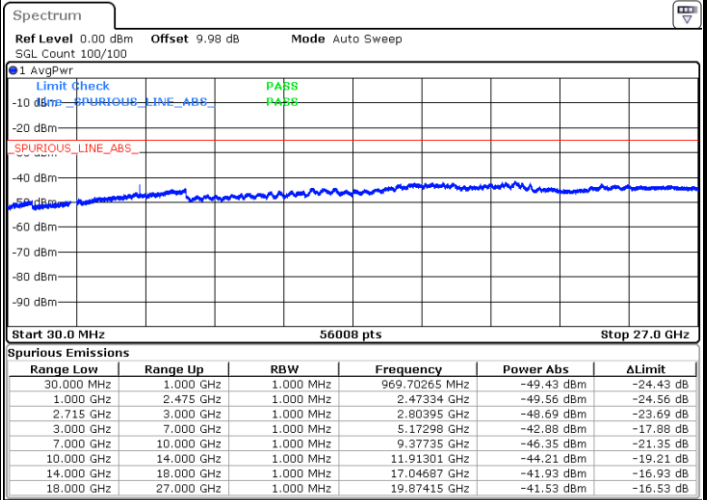

LTE Band 41 / 5MHz

Lowest Channel / 64QAM

Middle Channel / 64QAM

Date: 22 MAY 2020 11:16:03

Date: 22 MAY 2020 11:16:57

Highest Channel / 64QAM

Date: 22 MAY 2020 11:17:52

LTE Band 41 / 10MHz

Lowest Channel / 64QAM

Middle Channel / 64QAM

Date: 22 MAY 2020 11:18:47

Date: 22 MAY 2020 11:19:42

Highest Channel / 64QAM

Date: 22 MAY 2020 11:20:37

LTE Band 41 / 15MHz

Lowest Channel / 64QAM

Middle Channel / 64QAM

Date: 22 MAY 2020 11:21:32

Date: 22 MAY 2020 11:22:27

Highest Channel / 64QAM

Date: 22 MAY 2020 11:23:21

LTE Band 41 / 20MHz

Lowest Channel / 64QAM

Middle Channel / 64QAM