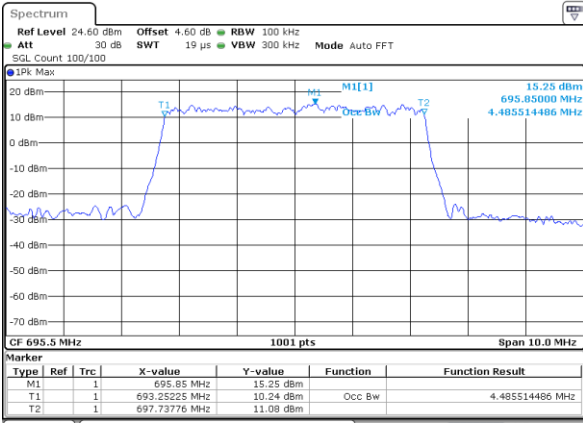

Middle Channel / 20MHz / 64QAM

Date: 4 MAY 2020 15:07:08

Highest Channel / 15MHz / 64QAM

Date: 4 MAY 2020 14:40:03

Highest Channel / 20MHz / 64QAM

Date: 4 MAY 2020 15:43:44

Occupied Bandwidth

Mode	LTE Band 71 : 99%OBW(MHz)											
BW	1.4MHz		3MHz		5MHz		10MHz		15MHz		20MHz	
Mod.	QPSK	16QAM	QPSK	16QAM	QPSK	16QAM	QPSK	16QAM	QPSK	16QAM	QPSK	16QAM
Lowest CH	-	-	-	-	4.49	4.49	8.99	9.01	13.43	13.40	17.90	17.82
Middle CH	-	-	-	-	4.46	4.48	9.07	9.05	13.52	13.37	17.86	17.90
Highest CH	-	-	-	-	4.49	4.50	9.05	9.03	13.40	13.40	17.82	17.94
Mode	LTE Band 71 : 99%OBW(MHz)											
BW	1.4MHz		3MHz		5MHz		10MHz		15MHz		20MHz	
Mod.	64QAM		64QAM		64QAM		64QAM		64QAM		64QAM	
Lowest CH	-	-	-	-	4.49	-	9.03	-	13.49	-	17.82	-
Middle CH	-	-	-	-	4.49	-	9.03	-	13.40	-	17.86	-
Highest CH	-	-	-	-	4.48	-	8.99	-	13.40	-	17.82	-

LTE Band 71

Lowest Channel / 5MHz / QPSK

Date: 4 MAY 2020 12:09:13

Lowest Channel / 5MHz / 16QAM

Date: 4 MAY 2020 12:08:04

Middle Channel / 5MHz / QPSK

Date: 4 MAY 2020 11:38:54

Middle Channel / 5MHz / 16QAM

Date: 4 MAY 2020 11:39:20

Highest Channel / 5MHz / QPSK

Date: 4 MAY 2020 12:20:03

Highest Channel / 5MHz / 16QAM

Date: 4 MAY 2020 12:21:08

LTE Band 71

Lowest Channel / 10MHz / QPSK

Date: 4 MAY 2020 12:36:36