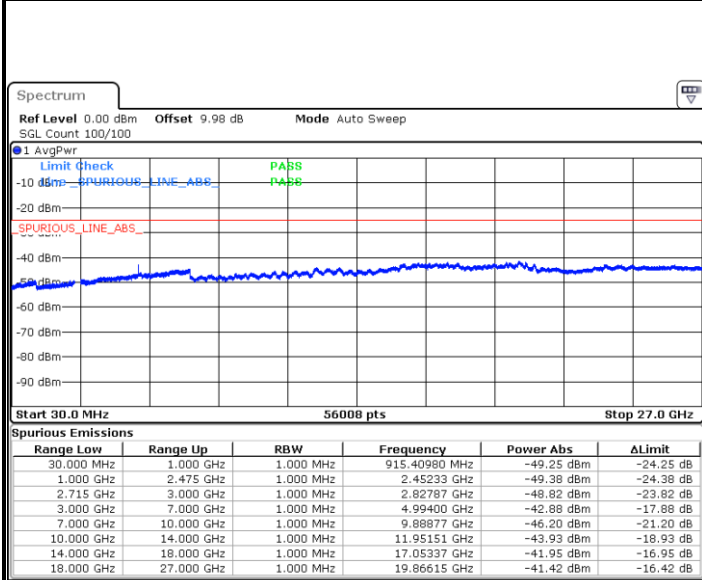

Date: 21.MAY.2020 20:12:26

Lowest Channel / 16QAM

Date: 21.MAY.2020 20:13:21

LTE Band 41 / 10MHz

Middle Channel / QPSK

Middle Channel / 16QAM

Date: 21.MAY.2020 20:14:16

Date: 21.MAY.2020 20:15:11

Highest Channel / QPSK

Highest Channel / 16QAM

Date: 21.MAY.2020 20:16:05

Date: 21.MAY.2020 20:17:00

LTE Band 41 / 15MHz

Lowest Channel / QPSK

Date: 21.MAY.2020 20:17:55

Lowest Channel / 16QAM

Date: 21.MAY.2020 20:18:50

Middle Channel / QPSK

Date: 21.MAY.2020 20:19:45

Middle Channel / 16QAM

Date: 21.MAY.2020 20:20:40

LTE Band 41 / 15MHz

Highest Channel / QPSK

Date: 21.MAY.2020 20:21:35

Highest Channel / 16QAM

Date: 21.MAY.2020 20:22:30

LTE Band 41 / 20MHz

Lowest Channel / QPSK

Date: 21.MAY.2020 20:23:25

Lowest Channel / 16QAM

Date: 21.MAY.2020 20:24:19

LTE Band 41 / 20MHz