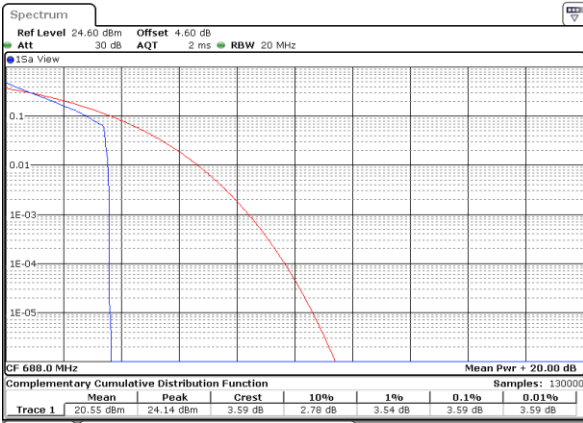

LTE Band 71 / 20MHz / QPSK

Lowest Channel / 1RB

Date: 4 MAY 2020 15:29:25

Lowest Channel / Full RB

Date: 4 MAY 2020 15:22:30

Middle Channel / 1RB

Date: 4 MAY 2020 15:29:44

Middle Channel / Full RB

Date: 4 MAY 2020 15:31:02

Highest Channel / 1RB

Date: 4 MAY 2020 15:51:35

Highest Channel / Full RB

Date: 4 MAY 2020 15:31:20

LTE Band 71 / 20MHz / 16QAM

Lowest Channel / 1RB

Date: 4 MAY 2020 15:29:12