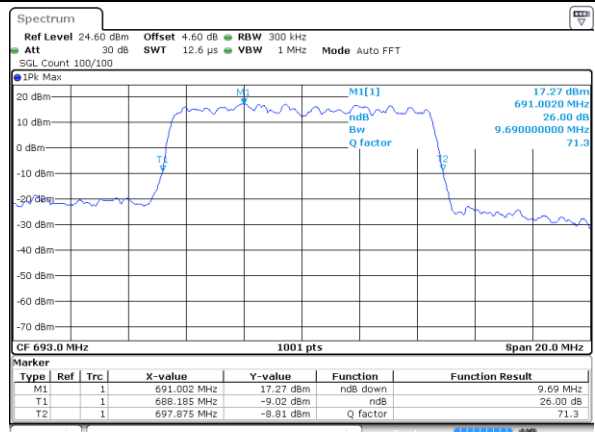

Highest Channel / 20MHz / QPSK

Date: 4 MAY 2020 15:31:34

Highest Channel / 20MHz / 16QAM

Date: 4 MAY 2020 15:41:42

LTE Band 71

Lowest Channel / 5MHz / 64QAM

Date: 4 MAY 2020 12:08:55

Lowest Channel / 10MHz / 64QAM

Date: 4 MAY 2020 12:41:50

Middle Channel / 5MHz / 64QAM

Date: 4 MAY 2020 11:43:59

Middle Channel / 10MHz / 64QAM

Date: 4 MAY 2020 12:24:14

Highest Channel / 5MHz / 64QAM

Date: 4 MAY 2020 12:22:24

Highest Channel / 10MHz / 64QAM

Date: 4 MAY 2020 12:46:34

LTE Band 71

Lowest Channel / 15MHz / 64QAM

Date: 4 MAY 2020 14:22:16

Lowest Channel / 20MHz / 64QAM

Date: 4 MAY 2020 15:25:59

Middle Channel / 15MHz / 64QAM

Date: 4 MAY 2020 14:06:53