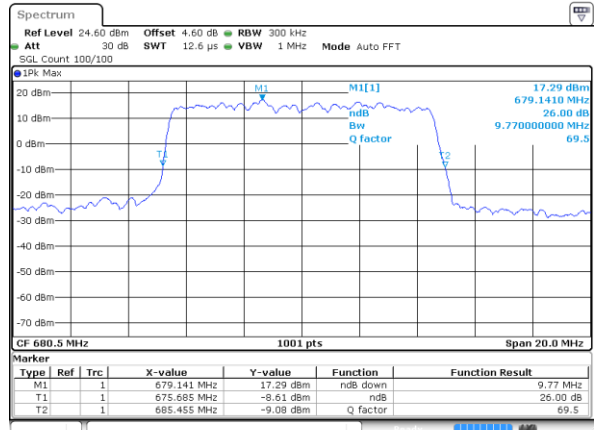

Date: 4 MAY 2020 11:42:14

Highest Channel / 5MHz / QPSK

Date: 4 MAY 2020 12:20:09

Highest Channel / 5MHz / 16QAM

Date: 4 MAY 2020 12:21:15

LTE Band 71

Lowest Channel / 10MHz / QPSK

Date: 4 MAY 2020 12:36:46

Lowest Channel / 10MHz / 16QAM

Date: 4 MAY 2020 12:40:51

Middle Channel / 10MHz / QPSK

Date: 4 MAY 2020 12:25:14

Middle Channel / 10MHz / 16QAM

Date: 4 MAY 2020 12:24:57

Highest Channel / 10MHz / QPSK

Date: 4 MAY 2020 12:50:01

Highest Channel / 10MHz / 16QAM

Date: 4 MAY 2020 12:48:05

LTE Band 71

Lowest Channel / 15MHz / QPSK

Date: 4 MAY 2020 14:34:26

Lowest Channel / 15MHz / 16QAM

Date: 4 MAY 2020 14:20:02

Middle Channel / 15MHz / QPSK