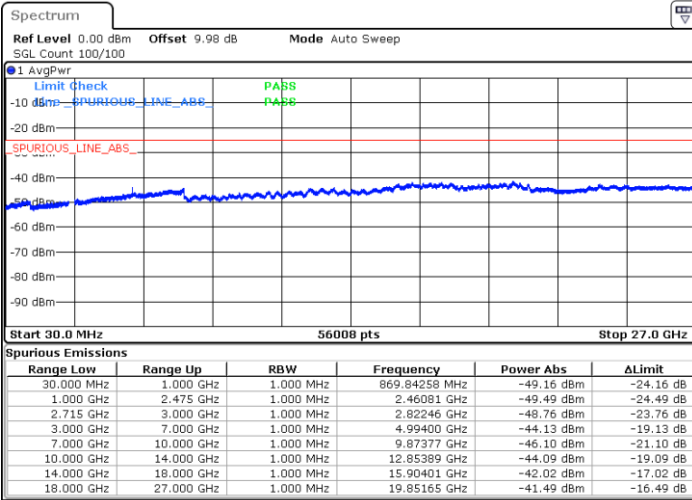

LTE Band 41 / 5MHz

Lowest Channel / 64QAM

Middle Channel / 64QAM

Date: 22 MAY 2020 11:16:03

Date: 22 MAY 2020 11:16:57

Highest Channel / 64QAM

Date: 22 MAY 2020 11:17:52

LTE Band 41 / 10MHz

Lowest Channel / 64QAM

Middle Channel / 64QAM

Date: 22 MAY 2020 11:18:47

Date: 22 MAY 2020 11:19:42

Highest Channel / 64QAM

Date: 22 MAY 2020 11:20:37

LTE Band 41 / 15MHz

Lowest Channel / 64QAM

Middle Channel / 64QAM

Date: 22 MAY 2020 11:21:32

Date: 22 MAY 2020 11:22:27

Highest Channel / 64QAM

Date: 22 MAY 2020 11:23:21

LTE Band 41 / 20MHz

Lowest Channel / 64QAM

Middle Channel / 64QAM