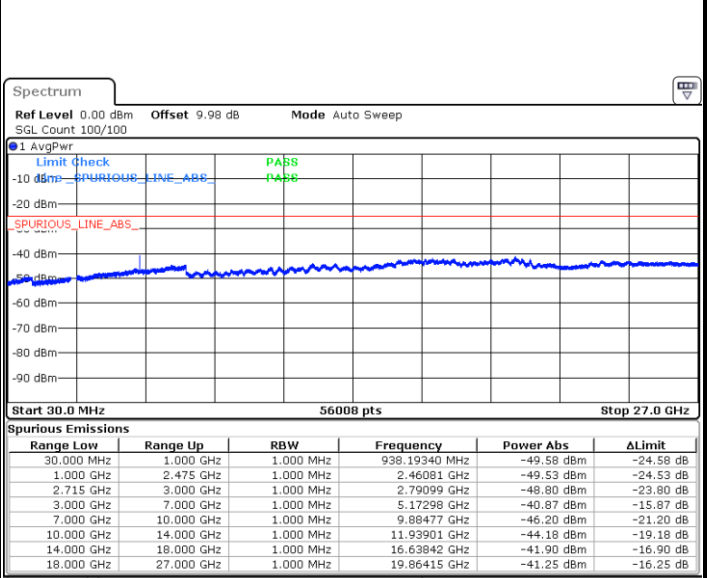

Date: 21.MAY.2020 20:12:26

Lowest Channel / 16QAM

Date: 21.MAY.2020 20:13:21

LTE Band 41 / 10MHz

Middle Channel / QPSK

Middle Channel / 16QAM

Date: 21.MAY.2020 20:14:16

Date: 21.MAY.2020 20:15:11

Highest Channel / QPSK

Highest Channel / 16QAM

Date: 21.MAY.2020 20:16:05

Date: 21.MAY.2020 20:17:00

LTE Band 41 / 15MHz

Lowest Channel / QPSK

Date: 21.MAY.2020 20:17:55

Lowest Channel / 16QAM

Date: 21.MAY.2020 20:18:50

Middle Channel / QPSK

Date: 21.MAY.2020 20:19:45

Middle Channel / 16QAM

Date: 21.MAY.2020 20:20:40

LTE Band 41 / 15MHz

Highest Channel / QPSK

Date: 21.MAY.2020 20:21:35

Highest Channel / 16QAM

Date: 21.MAY.2020 20:22:30

LTE Band 41 / 20MHz

Lowest Channel / QPSK

Date: 21.MAY.2020 20:23:25

Lowest Channel / 16QAM

Date: 21.MAY.2020 20:24:19

LTE Band 41 / 20MHz