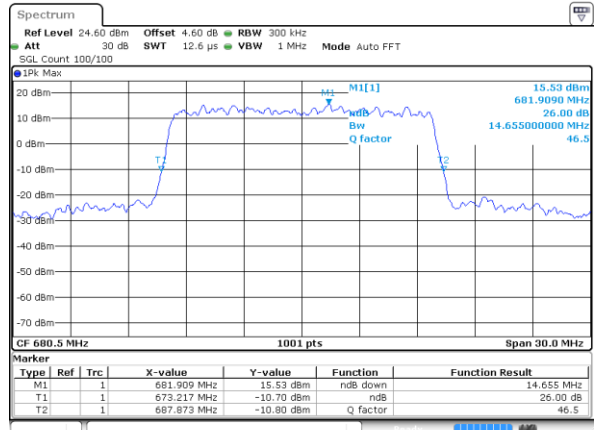

Highest Channel / 10MHz / 16QAM

Date: 4 MAY 2020 12:48:05

LTE Band 71

Lowest Channel / 15MHz / QPSK

Date: 4 MAY 2020 14:34:26

Lowest Channel / 15MHz / 16QAM

Date: 4 MAY 2020 14:20:02

Middle Channel / 15MHz / QPSK

Date: 4 MAY 2020 14:06:07

Middle Channel / 15MHz / 16QAM

Date: 4 MAY 2020 14:06:33

Highest Channel / 15MHz / QPSK

Date: 4 MAY 2020 14:36:34

Highest Channel / 15MHz / 16QAM

Date: 4 MAY 2020 14:39:08

LTE Band 71