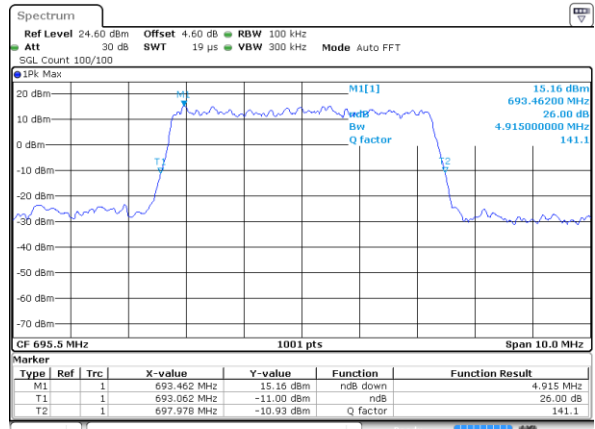

Mode	LTE Band 71 : 26dB BW(MHz)											
BW	1.4MHz		3MHz		5MHz		10MHz		15MHz		20MHz	
Mod.	QPSK	16QAM	QPSK	16QAM	QPSK	16QAM	QPSK	16QAM	QPSK	16QAM	QPSK	16QAM
Lowest CH	-	-	-	-	4.94	4.84	9.73	9.63	14.36	14.42	19.06	19.34
Middle CH	-	-	-	-	4.85	4.96	9.63	9.77	14.18	14.66	18.78	18.62
Highest CH	-	-	-	-	4.91	4.92	9.79	9.77	14.36	14.54	19.02	19.02
Mode	LTE Band 71 : 26dB BW(MHz)											
BW	1.4MHz		3MHz		5MHz		10MHz		15MHz		20MHz	
Mod.	64QAM		64QAM		64QAM		64QAM		64QAM		64QAM	
Lowest CH	-	-	-	-	4.90	-	9.87	-	14.45	-	18.82	-
Middle CH	-	-	-	-	4.86	-	9.71	-	14.33	-	18.98	-
Highest CH	-	-	-	-	4.92	-	9.69	-	14.42	-	18.70	-

LTE Band 71

Lowest Channel / 5MHz / QPSK

Date: 4 MAY 2020 12:09:20

Lowest Channel / 5MHz / 16QAM

Date: 4 MAY 2020 12:08:11

Middle Channel / 5MHz / QPSK

Date: 4 MAY 2020 11:39:00

Middle Channel / 5MHz / 16QAM

Date: 4 MAY 2020 11:42:14

Highest Channel / 5MHz / QPSK

Date: 4 MAY 2020 12:20:09

Highest Channel / 5MHz / 16QAM

Date: 4 MAY 2020 12:21:15

LTE Band 71

Lowest Channel / 10MHz / QPSK

Date: 4 MAY 2020 12:36:46