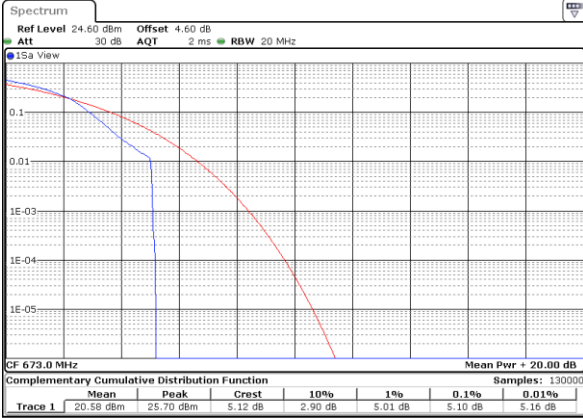

LTE Band 71 / 20MHz / QPSK

Lowest Channel / 1RB

Date: 4 MAY 2020 15:29:25

Lowest Channel / Full RB

Date: 4 MAY 2020 15:22:30

Middle Channel / 1RB

Date: 4 MAY 2020 15:29:44

Middle Channel / Full RB

Date: 4 MAY 2020 15:31:02

Highest Channel / 1RB

Date: 4 MAY 2020 15:51:35

Highest Channel / Full RB

Date: 4 MAY 2020 15:31:20

LTE Band 71 / 20MHz / 16QAM

Lowest Channel / 1RB

Date: 4 MAY 2020 15:29:12

Lowest Channel / Full RB

Date: 4 MAY 2020 15:24:14

Middle Channel / 1RB

Date: 4 MAY 2020 15:29:57

Middle Channel / Full RB

Date: 4 MAY 2020 15:30:42

Highest Channel / 1RB

Date: 4 MAY 2020 15:51:07