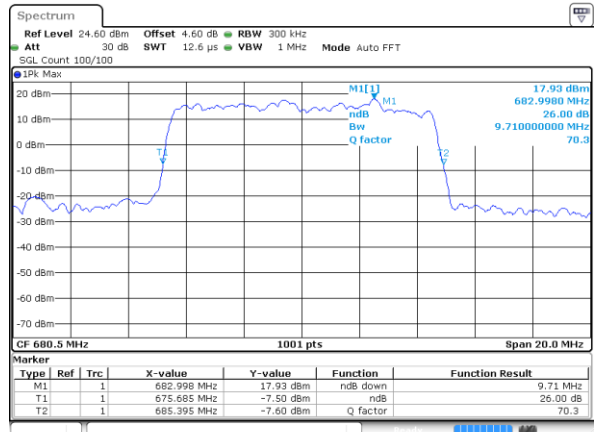

Highest Channel / 20MHz / QPSK

Date: 4 MAY 2020 15:31:34

Highest Channel / 20MHz / 16QAM

Date: 4 MAY 2020 15:41:42

LTE Band 71

Lowest Channel / 5MHz / 64QAM

Date: 4 MAY 2020 12:08:55

Lowest Channel / 10MHz / 64QAM

Date: 4 MAY 2020 12:41:50

Middle Channel / 5MHz / 64QAM

Date: 4 MAY 2020 11:43:59

Middle Channel / 10MHz / 64QAM

Date: 4 MAY 2020 12:24:14

Highest Channel / 5MHz / 64QAM

Date: 4 MAY 2020 12:22:24

Highest Channel / 10MHz / 64QAM

Date: 4 MAY 2020 12:46:34

LTE Band 71

Lowest Channel / 15MHz / 64QAM

Date: 4 MAY 2020 14:22:16

Lowest Channel / 20MHz / 64QAM

Date: 4 MAY 2020 15:25:59

Middle Channel / 15MHz / 64QAM

Date: 4 MAY 2020 14:06:53