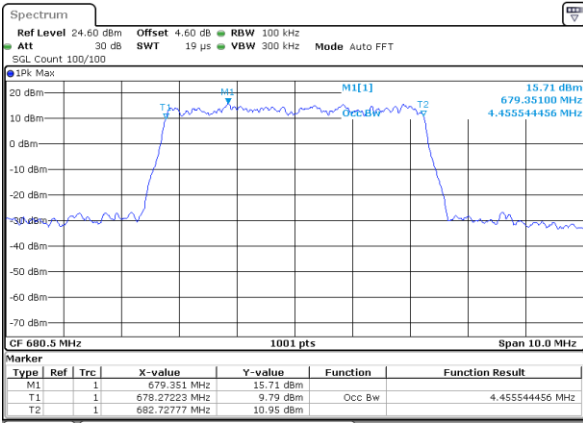

Middle Channel / 20MHz / 64QAM

Date: 4 MAY 2020 15:07:08

Highest Channel / 15MHz / 64QAM

Date: 4 MAY 2020 14:40:03

Highest Channel / 20MHz / 64QAM

Date: 4 MAY 2020 15:43:44

Occupied Bandwidth

Mode	LTE Band 71 : 99%OBW(MHz)											
BW	1.4MHz		3MHz		5MHz		10MHz		15MHz		20MHz	
Mod.	QPSK	16QAM	QPSK	16QAM	QPSK	16QAM	QPSK	16QAM	QPSK	16QAM	QPSK	16QAM
Lowest CH	-	-	-	-	4.49	4.49	8.99	9.01	13.43	13.40	17.90	17.82
Middle CH	-	-	-	-	4.46	4.48	9.07	9.05	13.52	13.37	17.86	17.90
Highest CH	-	-	-	-	4.49	4.50	9.05	9.03	13.40	13.40	17.82	17.94
Mode	LTE Band 71 : 99%OBW(MHz)											
BW	1.4MHz		3MHz		5MHz		10MHz		15MHz		20MHz	
Mod.	64QAM		64QAM		64QAM		64QAM		64QAM		64QAM	
Lowest CH	-	-	-	-	4.49	-	9.03	-	13.49	-	17.82	-
Middle CH	-	-	-	-	4.49	-	9.03	-	13.40	-	17.86	-
Highest CH	-	-	-	-	4.48	-	8.99	-	13.40	-	17.82	-

LTE Band 71

Lowest Channel / 5MHz / QPSK

Date: 4 MAY 2020 12:09:13

Lowest Channel / 5MHz / 16QAM

Date: 4 MAY 2020 12:08:04

Middle Channel / 5MHz / QPSK

Date: 4 MAY 2020 11:38:54

Middle Channel / 5MHz / 16QAM

Date: 4 MAY 2020 11:39:20

Highest Channel / 5MHz / QPSK

Date: 4 MAY 2020 12:20:03

Highest Channel / 5MHz / 16QAM

Date: 4 MAY 2020 12:21:08

LTE Band 71

Lowest Channel / 10MHz / QPSK

Date: 4 MAY 2020 12:36:36