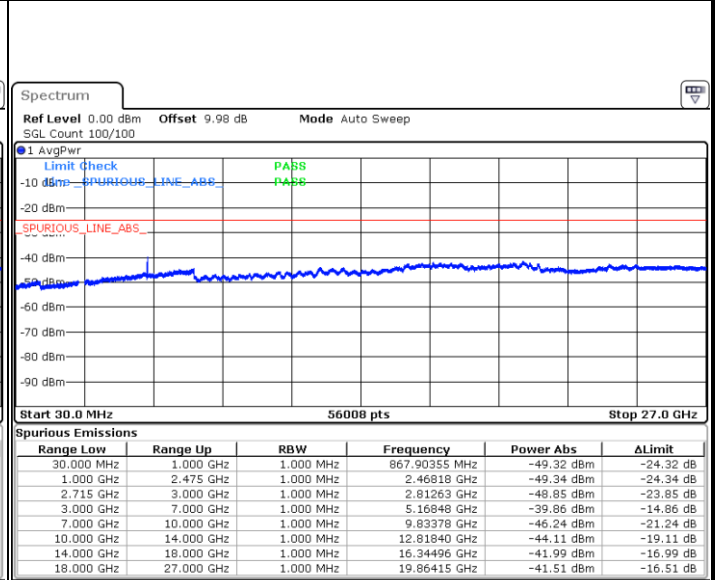

Middle Channel / 16QAM

Date: 21.MAY.2020 20:26:09