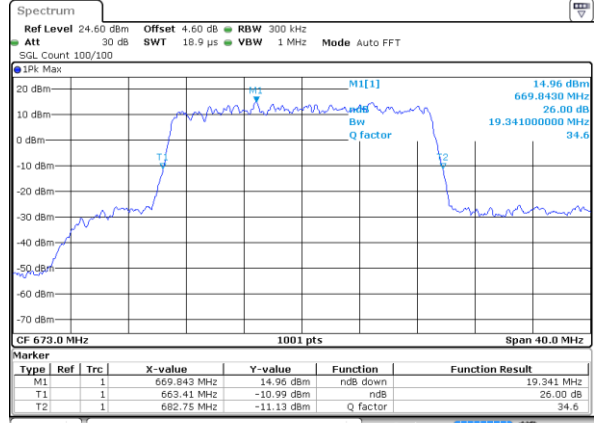

Lowest Channel / 20MHz / 16QAM

Date: 4 MAY 2020 15:24:30