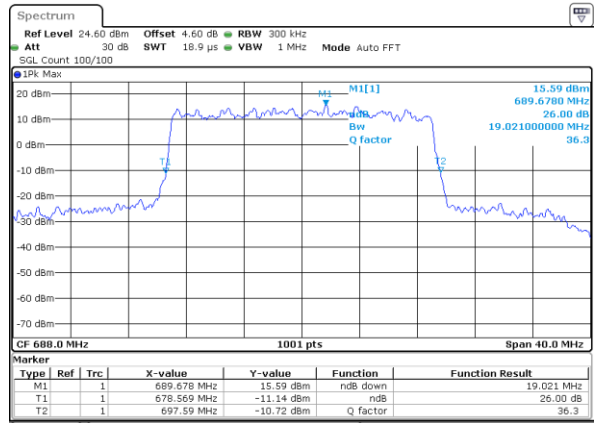

Date: 4 MAY 2020 14:06:07

Middle Channel / 15MHz / 16QAM

Date: 4 MAY 2020 14:06:33

Highest Channel / 15MHz / QPSK

Date: 4 MAY 2020 14:36:34

Highest Channel / 15MHz / 16QAM

Date: 4 MAY 2020 14:39:08

LTE Band 71

Lowest Channel / 20MHz / QPSK

Date: 4 MAY 2020 15:22:43

Lowest Channel / 20MHz / 16QAM

Date: 4 MAY 2020 15:24:30

Middle Channel / 20MHz / QPSK

Date: 4 MAY 2020 15:07:48

Middle Channel / 20MHz / 16QAM

Date: 4 MAY 2020 15:07:31

Highest Channel / 20MHz / QPSK

Date: 4 MAY 2020 15:31:34

Highest Channel / 20MHz / 16QAM

Date: 4 MAY 2020 15:41:42

LTE Band 71

Lowest Channel / 5MHz / 64QAM

Date: 4 MAY 2020 12:08:55

Lowest Channel / 10MHz / 64QAM