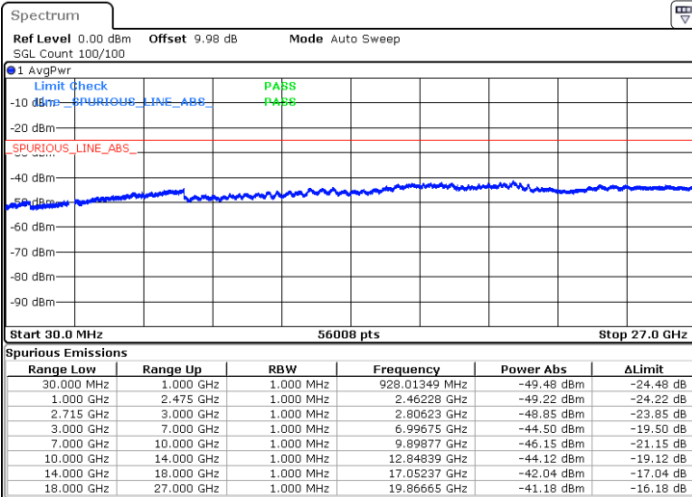

LTE Band 41 / 5MHz

Lowest Channel / 64QAM

Middle Channel / 64QAM

Date: 22 MAY 2020 11:16:03

Date: 22 MAY 2020 11:16:57

Highest Channel / 64QAM

Date: 22 MAY 2020 11:17:52

LTE Band 41 / 10MHz

Lowest Channel / 64QAM

Middle Channel / 64QAM

Date: 22 MAY 2020 11:18:47

Date: 22 MAY 2020 11:19:42

Highest Channel / 64QAM

Date: 22 MAY 2020 11:20:37

LTE Band 41 / 15MHz

Lowest Channel / 64QAM

Middle Channel / 64QAM

Date: 22 MAY 2020 11:21:32

Date: 22 MAY 2020 11:22:27

Highest Channel / 64QAM

Date: 22 MAY 2020 11:23:21

LTE Band 41 / 20MHz

Lowest Channel / 64QAM

Middle Channel / 64QAM