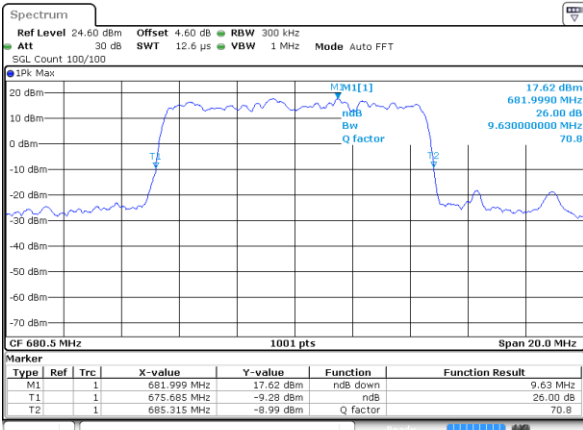

Middle Channel / 10MHz / QPSK

Date: 4 MAY 2020 12:25:14