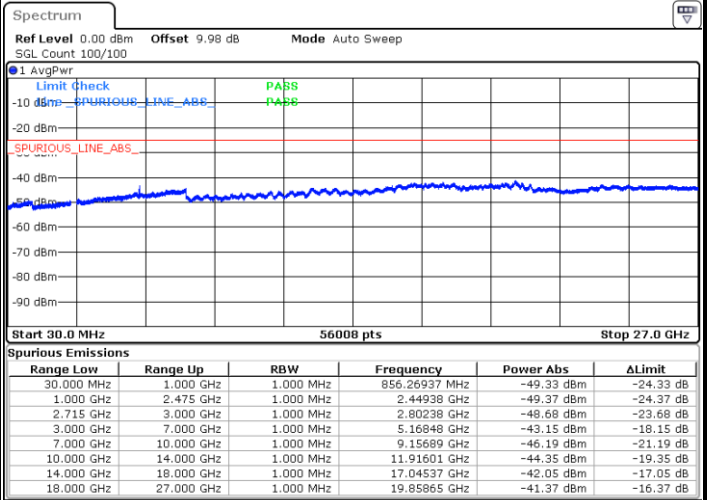

Lowest Channel / 64QAM

Middle Channel / 64QAM

Date: 22 MAY 2020 11:18:47

Date: 22 MAY 2020 11:19:42

Highest Channel / 64QAM

Date: 22 MAY 2020 11:20:37

LTE Band 41 / 15MHz

Lowest Channel / 64QAM

Middle Channel / 64QAM

Date: 22 MAY 2020 11:21:32

Date: 22 MAY 2020 11:22:27

Highest Channel / 64QAM

Date: 22 MAY 2020 11:23:21

LTE Band 41 / 20MHz

Lowest Channel / 64QAM

Middle Channel / 64QAM

Date: 22 MAY 2020 11:24:16

Date: 22 MAY 2020 11:25:11

Highest Channel / 64QAM

Date: 22 MAY 2020 11:26:06

Frequency Stability

Test Conditions		LTE Band 41 (QPSK) / Middle Channel	Limit
Temperature (°C)	Voltage (Volt)	BW 10MHz	Note 2.
		Deviation (ppm)	Result
50	Normal Voltage	0.0004	PASS
40	Normal Voltage	0.0022	
30	Normal Voltage	0.0020	
20(Ref.)	Normal Voltage	0.0000	
10	Normal Voltage	0.0011	
0	Normal Voltage	0.0013	
-10	Normal Voltage	0.0007	
-20	Normal Voltage	0.0005	
-30	Normal Voltage	0.0012	
20	Maximum Voltage	0.0015	
20	Normal Voltage	0.0008	
20	Battery End Point	0.0007	

Note:

1. Normal Voltage =3.8 V. ; Battery End Point (BEP) =3.4 V. ; Maximum Voltage =4.4 V.
2. Note: The frequency fundamental emissions stay within the authorized frequency block.

LTE Band 71

Peak-to-Average Ratio