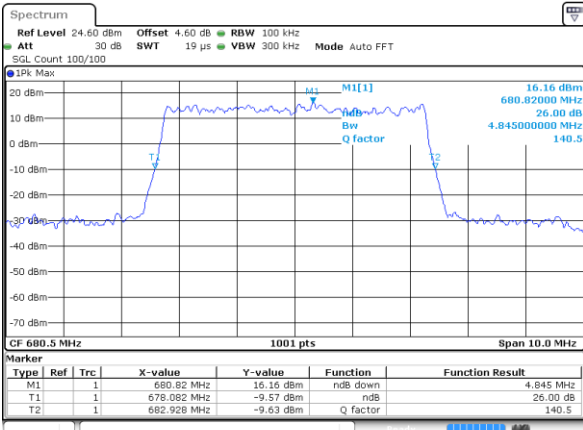

Mode	LTE Band 71 : 26dB BW(MHz)											
BW	1.4MHz		3MHz		5MHz		10MHz		15MHz		20MHz	
Mod.	QPSK	16QAM	QPSK	16QAM	QPSK	16QAM	QPSK	16QAM	QPSK	16QAM	QPSK	16QAM
Lowest CH	-	-	-	-	4.94	4.84	9.73	9.63	14.36	14.42	19.06	19.34
Middle CH	-	-	-	-	4.85	4.96	9.63	9.77	14.18	14.66	18.78	18.62
Highest CH	-	-	-	-	4.91	4.92	9.79	9.77	14.36	14.54	19.02	19.02
Mode	LTE Band 71 : 26dB BW(MHz)											
BW	1.4MHz		3MHz		5MHz		10MHz		15MHz		20MHz	
Mod.	64QAM		64QAM		64QAM		64QAM		64QAM		64QAM	
Lowest CH	-	-	-	-	4.90	-	9.87	-	14.45	-	18.82	-
Middle CH	-	-	-	-	4.86	-	9.71	-	14.33	-	18.98	-
Highest CH	-	-	-	-	4.92	-	9.69	-	14.42	-	18.70	-

LTE Band 71

Lowest Channel / 5MHz / QPSK

Date: 4 MAY 2020 12:09:20

Lowest Channel / 5MHz / 16QAM

Date: 4 MAY 2020 12:08:11

Middle Channel / 5MHz / QPSK

Date: 4 MAY 2020 11:39:00

Middle Channel / 5MHz / 16QAM

Date: 4 MAY 2020 11:42:14

Highest Channel / 5MHz / QPSK

Date: 4 MAY 2020 12:20:09

Highest Channel / 5MHz / 16QAM

Date: 4 MAY 2020 12:21:15

LTE Band 71

Lowest Channel / 10MHz / QPSK

Date: 4 MAY 2020 12:36:46