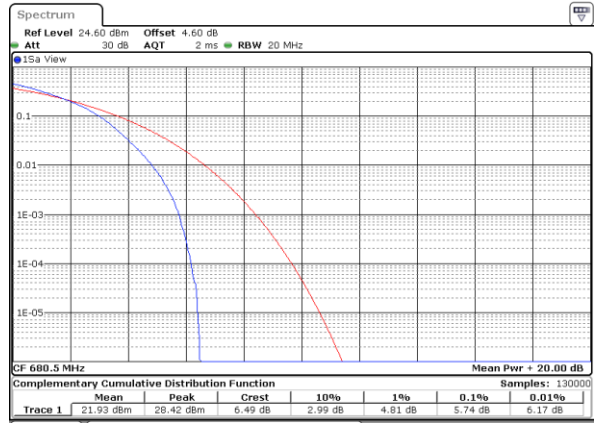

Lowest Channel / Full RB

Date: 4 MAY 2020 15:24:14

Middle Channel / 1RB

Date: 4 MAY 2020 15:29:57

Middle Channel / Full RB

Date: 4 MAY 2020 15:30:42

Highest Channel / 1RB

Date: 4 MAY 2020 15:51:07

Highest Channel / Full RB

Date: 4 MAY 2020 15:41:29

LTE Band 71 / 20MHz / 64QAM

Lowest Channel / 1RB

Date: 4 MAY 2020 15:28:59

Lowest Channel / Full RB

Date: 4 MAY 2020 15:25:47

Middle Channel / 1RB

Date: 4 MAY 2020 15:30:07

Middle Channel / Full RB

Date: 4 MAY 2020 15:30:29

Highest Channel / 1RB

Date: 4 MAY 2020 15:50:37

Highest Channel / Full RB

Date: 4 MAY 2020 15:43:32

26dB Bandwidth