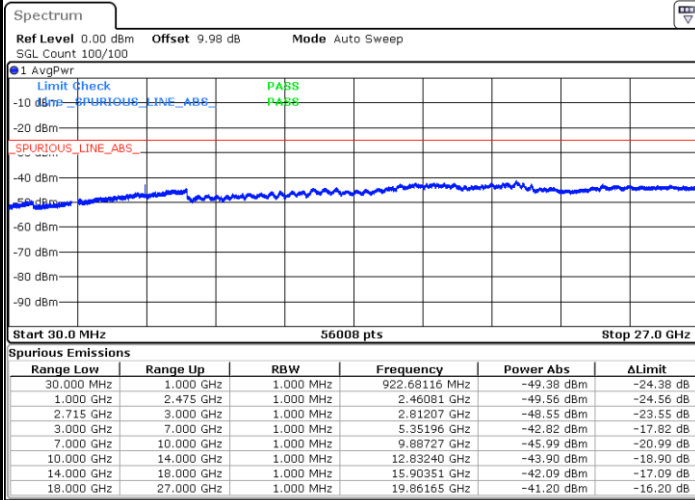

Date: 21.MAY.2020 20:18:50

Middle Channel / QPSK

Date: 21.MAY.2020 20:19:45

Middle Channel / 16QAM

Date: 21.MAY.2020 20:20:40

LTE Band 41 / 15MHz

Highest Channel / QPSK

Date: 21.MAY.2020 20:21:35

Highest Channel / 16QAM

Date: 21.MAY.2020 20:22:30

LTE Band 41 / 20MHz

Lowest Channel / QPSK

Date: 21.MAY.2020 20:23:25

Lowest Channel / 16QAM

Date: 21.MAY.2020 20:24:19

LTE Band 41 / 20MHz