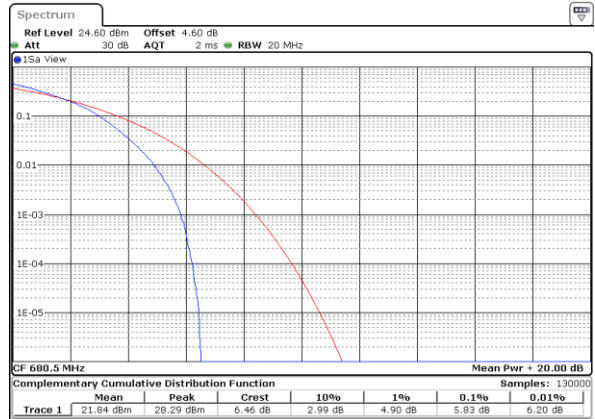

Date: 4 MAY 2020 15:31:02

Highest Channel / 1RB

Date: 4 MAY 2020 15:51:35

Highest Channel / Full RB

Date: 4 MAY 2020 15:31:20

LTE Band 71 / 20MHz / 16QAM

Lowest Channel / 1RB

Date: 4 MAY 2020 15:29:12

Lowest Channel / Full RB

Date: 4 MAY 2020 15:24:14

Middle Channel / 1RB

Date: 4 MAY 2020 15:29:57

Middle Channel / Full RB

Date: 4 MAY 2020 15:30:42

Highest Channel / 1RB

Date: 4 MAY 2020 15:51:07

Highest Channel / Full RB

Date: 4 MAY 2020 15:41:29

LTE Band 71 / 20MHz / 64QAM

Lowest Channel / 1RB

Date: 4 MAY 2020 15:28:59

Lowest Channel / Full RB

Date: 4 MAY 2020 15:25:47

Middle Channel / 1RB