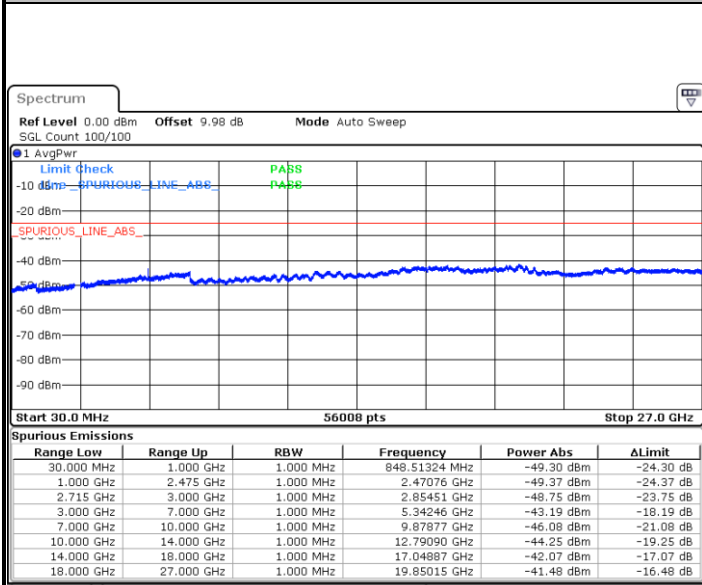

Highest Channel / 16QAM

Date: 21.MAY.2020 20:22:30

LTE Band 41 / 20MHz

Lowest Channel / QPSK

Date: 21.MAY.2020 20:23:25

Lowest Channel / 16QAM

Date: 21.MAY.2020 20:24:19

LTE Band 41 / 20MHz

Middle Channel / QPSK

Date: 21.MAY.2020 20:25:14

Middle Channel / 16QAM

Date: 21.MAY.2020 20:26:09

Highest Channel / QPSK

Date: 21.MAY.2020 20:27:04

Highest Channel / 16QAM

Date: 21.MAY.2020 20:27:59

LTE Band 41 / 5MHz

Lowest Channel / 64QAM

Middle Channel / 64QAM

Date: 22 MAY 2020 11:16:03

Date: 22 MAY 2020 11:16:57

Highest Channel / 64QAM

Date: 22 MAY 2020 11:17:52

LTE Band 41 / 10MHz

Lowest Channel / 64QAM

Middle Channel / 64QAM

Date: 22 MAY 2020 11:18:47

Date: 22 MAY 2020 11:19:42

Highest Channel / 64QAM

Date: 22 MAY 2020 11:20:37

LTE Band 41 / 15MHz

Lowest Channel / 64QAM