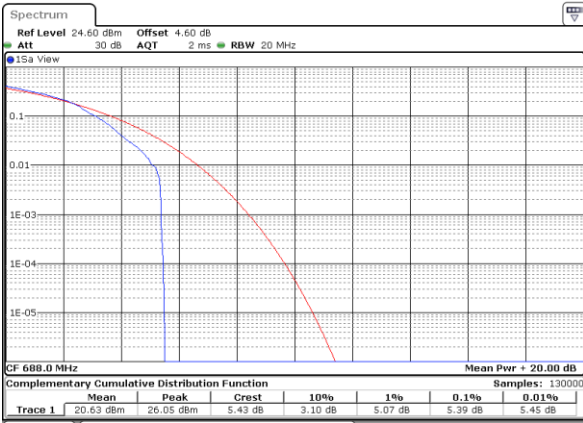

Lowest Channel / Full RB

Date: 4 MAY 2020 15:24:14

Middle Channel / 1RB

Date: 4 MAY 2020 15:29:57

Middle Channel / Full RB

Date: 4 MAY 2020 15:30:42

Highest Channel / 1RB

Date: 4 MAY 2020 15:51:07

Highest Channel / Full RB

Date: 4 MAY 2020 15:41:29

LTE Band 71 / 20MHz / 64QAM

Lowest Channel / 1RB

Date: 4 MAY 2020 15:28:59

Lowest Channel / Full RB

Date: 4 MAY 2020 15:25:47

Middle Channel / 1RB

Date: 4 MAY 2020 15:30:07

Middle Channel / Full RB

Date: 4 MAY 2020 15:30:29

Highest Channel / 1RB

Date: 4 MAY 2020 15:50:37

Highest Channel / Full RB

Date: 4 MAY 2020 15:43:32

26dB Bandwidth