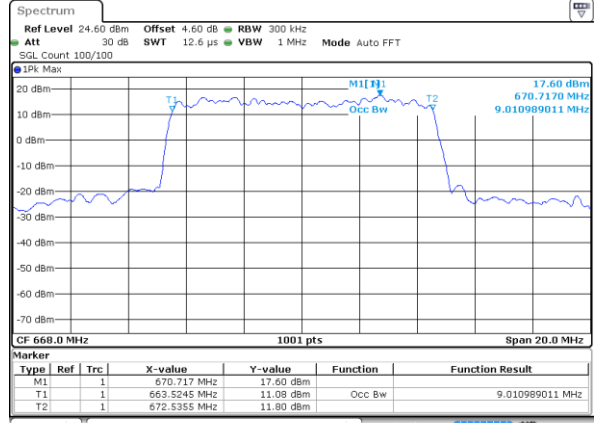

Lowest Channel / 10MHz / 16QAM

Date: 4 MAY 2020 12:40:45