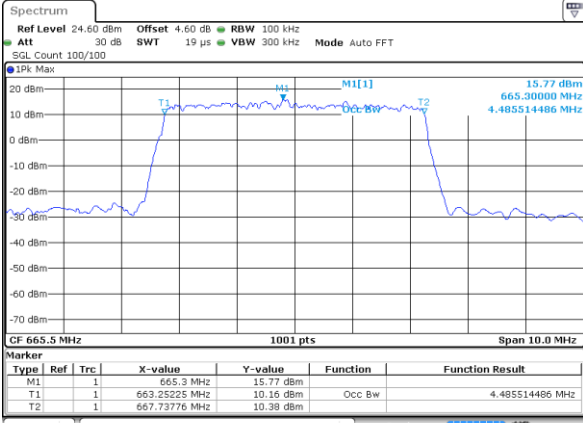

Date: 4 MAY 2020 12:46:34

LTE Band 71

Lowest Channel / 15MHz / 64QAM

Date: 4 MAY 2020 14:22:16

Lowest Channel / 20MHz / 64QAM

Date: 4 MAY 2020 15:25:59

Middle Channel / 15MHz / 64QAM

Date: 4 MAY 2020 14:06:53

Middle Channel / 20MHz / 64QAM

Date: 4 MAY 2020 15:07:08

Highest Channel / 15MHz / 64QAM

Date: 4 MAY 2020 14:40:03

Highest Channel / 20MHz / 64QAM

Date: 4 MAY 2020 15:43:44

Occupied Bandwidth

Mode	LTE Band 71 : 99%OBW(MHz)											
BW	1.4MHz		3MHz		5MHz		10MHz		15MHz		20MHz	
Mod.	QPSK	16QAM	QPSK	16QAM	QPSK	16QAM	QPSK	16QAM	QPSK	16QAM	QPSK	16QAM
Lowest CH	-	-	-	-	4.49	4.49	8.99	9.01	13.43	13.40	17.90	17.82
Middle CH	-	-	-	-	4.46	4.48	9.07	9.05	13.52	13.37	17.86	17.90
Highest CH	-	-	-	-	4.49	4.50	9.05	9.03	13.40	13.40	17.82	17.94
Mode	LTE Band 71 : 99%OBW(MHz)											
BW	1.4MHz		3MHz		5MHz		10MHz		15MHz		20MHz	
Mod.	64QAM		64QAM		64QAM		64QAM		64QAM		64QAM	
Lowest CH	-	-	-	-	4.49	-	9.03	-	13.49	-	17.82	-
Middle CH	-	-	-	-	4.49	-	9.03	-	13.40	-	17.86	-
Highest CH	-	-	-	-	4.48	-	8.99	-	13.40	-	17.82	-

LTE Band 71

Lowest Channel / 5MHz / QPSK

Date: 4 MAY 2020 12:09:13

Lowest Channel / 5MHz / 16QAM

Date: 4 MAY 2020 12:08:04

Middle Channel / 5MHz / QPSK

Date: 4 MAY 2020 11:38:54

Middle Channel / 5MHz / 16QAM

Date: 4 MAY 2020 11:39:20

Highest Channel / 5MHz / QPSK

Date: 4 MAY 2020 12:20:03

Highest Channel / 5MHz / 16QAM

Date: 4 MAY 2020 12:21:08

LTE Band 71

Lowest Channel / 10MHz / QPSK

Date: 4 MAY 2020 12:36:36