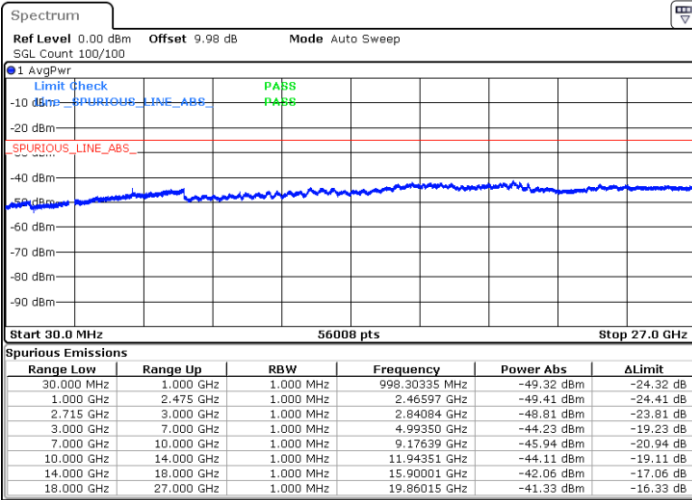

LTE Band 41 / 5MHz

Lowest Channel / 64QAM

Middle Channel / 64QAM

Date: 22 MAY 2020 11:16:03

Date: 22 MAY 2020 11:16:57

Highest Channel / 64QAM

Date: 22 MAY 2020 11:17:52

LTE Band 41 / 10MHz

Lowest Channel / 64QAM

Middle Channel / 64QAM

Date: 22 MAY 2020 11:18:47

Date: 22 MAY 2020 11:19:42

Highest Channel / 64QAM

Date: 22 MAY 2020 11:20:37

LTE Band 41 / 15MHz

Lowest Channel / 64QAM