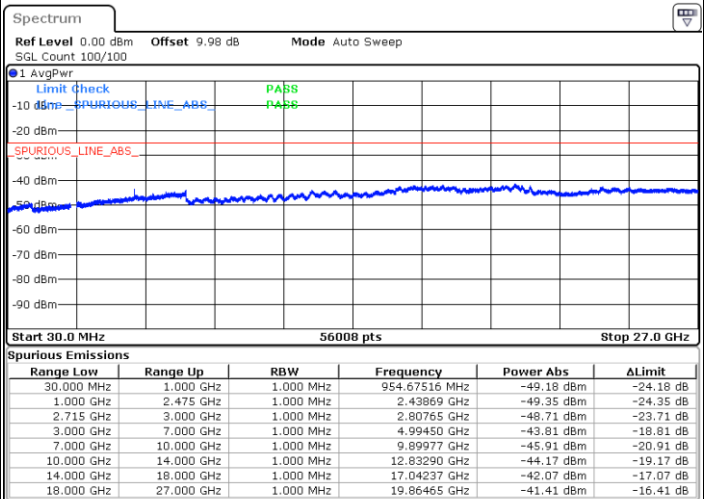

Highest Channel / 16QAM

Date: 21.MAY.2020 20:22:30

LTE Band 41 / 20MHz

Lowest Channel / QPSK

Date: 21.MAY.2020 20:23:25

Lowest Channel / 16QAM

Date: 21.MAY.2020 20:24:19

LTE Band 41 / 20MHz