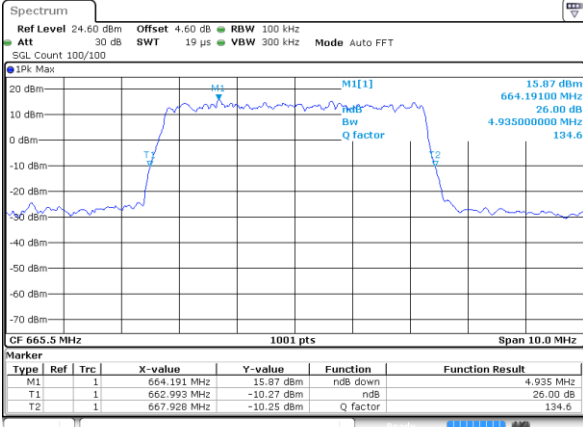

LTE Band 71

Lowest Channel / 5MHz / QPSK

Date: 4 MAY 2020 12:09:20