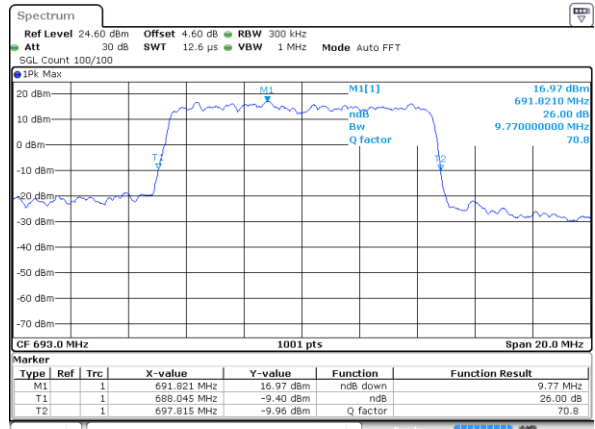

Date: 4 MAY 2020 11:42:14

Highest Channel / 5MHz / QPSK

Date: 4 MAY 2020 12:20:09

Highest Channel / 5MHz / 16QAM

Date: 4 MAY 2020 12:21:15

LTE Band 71

Lowest Channel / 10MHz / QPSK

Date: 4 MAY 2020 12:36:46

Lowest Channel / 10MHz / 16QAM

Date: 4 MAY 2020 12:40:51

Middle Channel / 10MHz / QPSK

Date: 4 MAY 2020 12:25:14

Middle Channel / 10MHz / 16QAM

Date: 4 MAY 2020 12:24:57

Highest Channel / 10MHz / QPSK

Date: 4 MAY 2020 12:50:01

Highest Channel / 10MHz / 16QAM

Date: 4 MAY 2020 12:48:05

LTE Band 71

Lowest Channel / 15MHz / QPSK

Date: 4 MAY 2020 14:34:26

Lowest Channel / 15MHz / 16QAM

Date: 4 MAY 2020 14:20:02

Middle Channel / 15MHz / QPSK