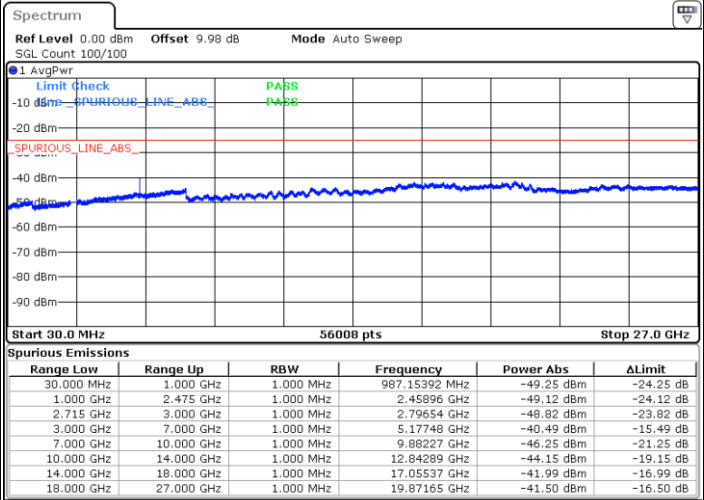

Date: 21.MAY.2020 20:12:26

Lowest Channel / 16QAM

Date: 21.MAY.2020 20:13:21

LTE Band 41 / 10MHz

Middle Channel / QPSK

Middle Channel / 16QAM

Date: 21.MAY.2020 20:14:16

Date: 21.MAY.2020 20:15:11

Highest Channel / QPSK

Highest Channel / 16QAM

Date: 21.MAY.2020 20:16:05

Date: 21.MAY.2020 20:17:00

LTE Band 41 / 15MHz

Lowest Channel / QPSK

Date: 21.MAY.2020 20:17:55

Lowest Channel / 16QAM