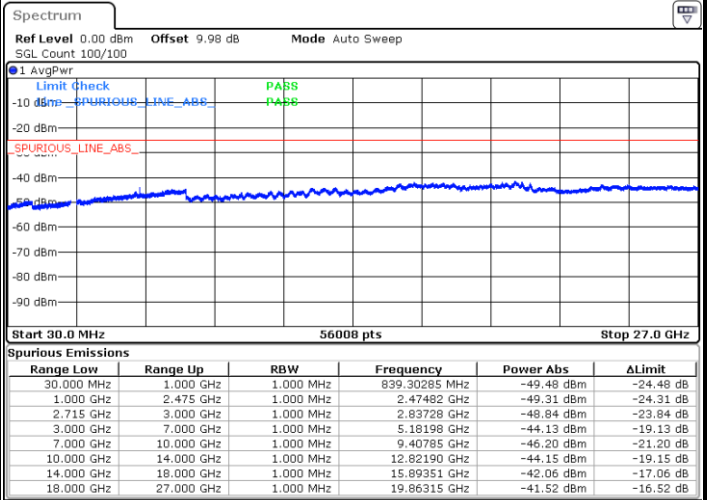

Highest Channel / 16QAM

Date: 21.MAY.2020 20:22:30

LTE Band 41 / 20MHz

Lowest Channel / QPSK

Date: 21.MAY.2020 20:23:25

Lowest Channel / 16QAM

Date: 21.MAY.2020 20:24:19

LTE Band 41 / 20MHz

LTE Band 41 / 5MHz

Lowest Channel / 64QAM

Middle Channel / 64QAM

Date: 22 MAY 2020 11:16:03

Date: 22 MAY 2020 11:16:57

Highest Channel / 64QAM

Date: 22 MAY 2020 11:17:52

LTE Band 41 / 10MHz