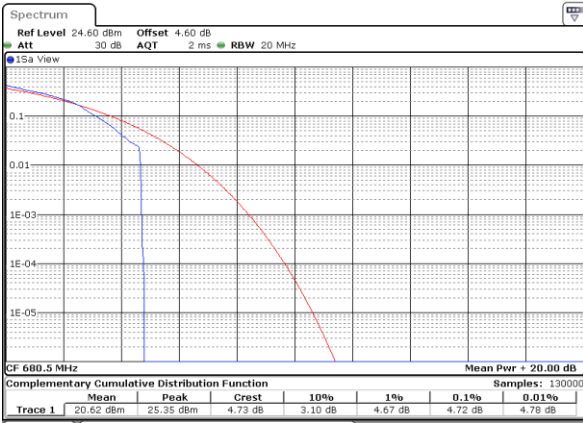

Lowest Channel / Full RB

Date: 4 MAY 2020 15:24:14

Middle Channel / 1RB

Date: 4 MAY 2020 15:29:57

Middle Channel / Full RB

Date: 4 MAY 2020 15:30:42

Highest Channel / 1RB

Date: 4 MAY 2020 15:51:07

Highest Channel / Full RB

Date: 4 MAY 2020 15:41:29

LTE Band 71 / 20MHz / 64QAM

Lowest Channel / 1RB

Date: 4 MAY 2020 15:28:59

Lowest Channel / Full RB

Date: 4 MAY 2020 15:25:47

Middle Channel / 1RB

Date: 4 MAY 2020 15:30:07

Middle Channel / Full RB

Date: 4 MAY 2020 15:30:29

Highest Channel / 1RB

Date: 4 MAY 2020 15:50:37

Highest Channel / Full RB

Date: 4 MAY 2020 15:43:32

26dB Bandwidth