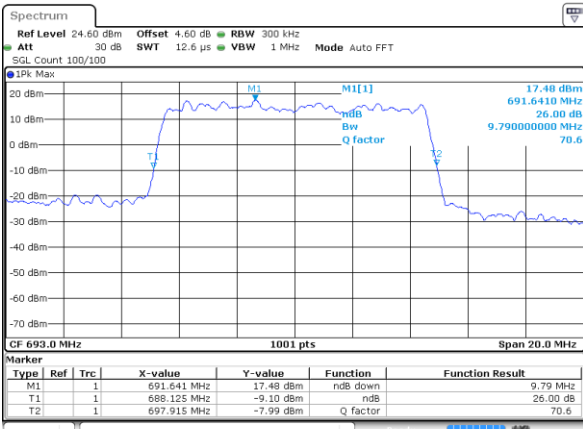

Date: 4 MAY 2020 11:42:14

Highest Channel / 5MHz / QPSK

Date: 4 MAY 2020 12:20:09

Highest Channel / 5MHz / 16QAM

Date: 4 MAY 2020 12:21:15

LTE Band 71

Lowest Channel / 10MHz / QPSK

Date: 4 MAY 2020 12:36:46

Lowest Channel / 10MHz / 16QAM

Date: 4 MAY 2020 12:40:51

Middle Channel / 10MHz / QPSK

Date: 4 MAY 2020 12:25:14

Middle Channel / 10MHz / 16QAM

Date: 4 MAY 2020 12:24:57

Highest Channel / 10MHz / QPSK

Date: 4 MAY 2020 12:50:01

Highest Channel / 10MHz / 16QAM

Date: 4 MAY 2020 12:48:05

LTE Band 71

Lowest Channel / 15MHz / QPSK

Date: 4 MAY 2020 14:34:26

Lowest Channel / 15MHz / 16QAM

Date: 4 MAY 2020 14:20:02

Middle Channel / 15MHz / QPSK