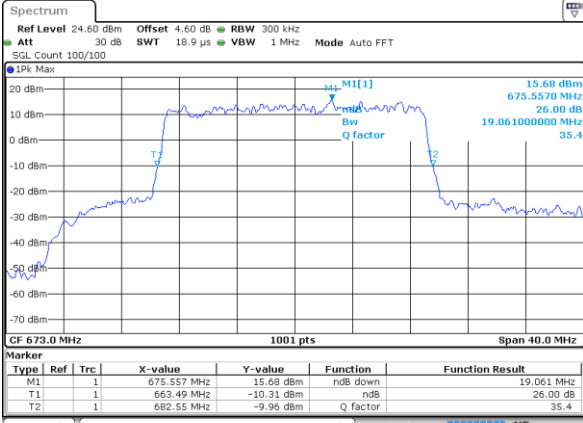

Highest Channel / 10MHz / 16QAM

Date: 4 MAY 2020 12:48:05

LTE Band 71

Lowest Channel / 15MHz / QPSK

Date: 4 MAY 2020 14:34:26

Lowest Channel / 15MHz / 16QAM

Date: 4 MAY 2020 14:20:02

Middle Channel / 15MHz / QPSK

Date: 4 MAY 2020 14:06:07

Middle Channel / 15MHz / 16QAM

Date: 4 MAY 2020 14:06:33

Highest Channel / 15MHz / QPSK

Date: 4 MAY 2020 14:36:34

Highest Channel / 15MHz / 16QAM

Date: 4 MAY 2020 14:39:08

LTE Band 71

Lowest Channel / 20MHz / QPSK

Date: 4 MAY 2020 15:22:43

Lowest Channel / 20MHz / 16QAM

Date: 4 MAY 2020 15:24:30

Middle Channel / 20MHz / QPSK

Date: 4 MAY 2020 15:07:48

Middle Channel / 20MHz / 16QAM

Date: 4 MAY 2020 15:07:31

Highest Channel / 20MHz / QPSK

Date: 4 MAY 2020 15:31:34

Highest Channel / 20MHz / 16QAM

Date: 4 MAY 2020 15:41:42

LTE Band 71

Lowest Channel / 5MHz / 64QAM

Date: 4 MAY 2020 12:08:55

Lowest Channel / 10MHz / 64QAM