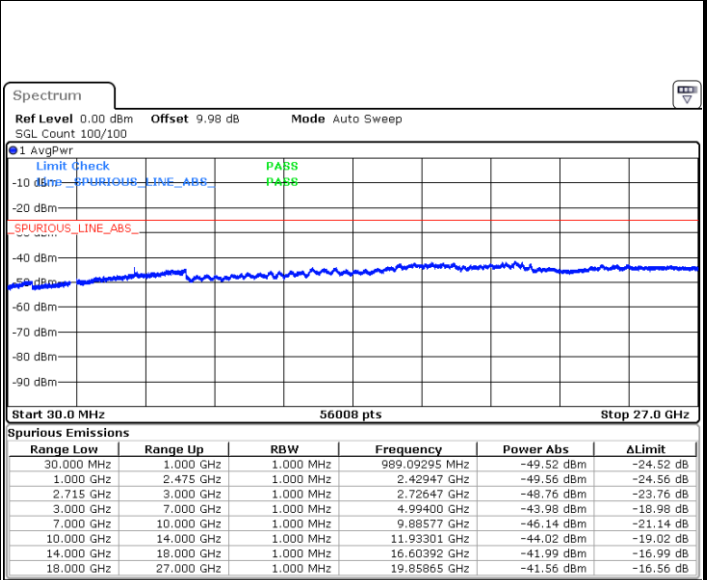

Highest Channel / QPSK

Highest Channel / 16QAM

Date: 21.MAY.2020 20:16:05

Date: 21.MAY.2020 20:17:00

LTE Band 41 / 15MHz

Lowest Channel / QPSK

Date: 21.MAY.2020 20:17:55

Lowest Channel / 16QAM

Date: 21.MAY.2020 20:18:50

Middle Channel / QPSK

Date: 21.MAY.2020 20:19:45

Middle Channel / 16QAM

Date: 21.MAY.2020 20:20:40

LTE Band 41 / 15MHz

Highest Channel / QPSK

Date: 21.MAY.2020 20:21:35

Highest Channel / 16QAM

Date: 21.MAY.2020 20:22:30

LTE Band 41 / 20MHz

Lowest Channel / QPSK

Date: 21.MAY.2020 20:23:25

Lowest Channel / 16QAM

Date: 21.MAY.2020 20:24:19

LTE Band 41 / 20MHz