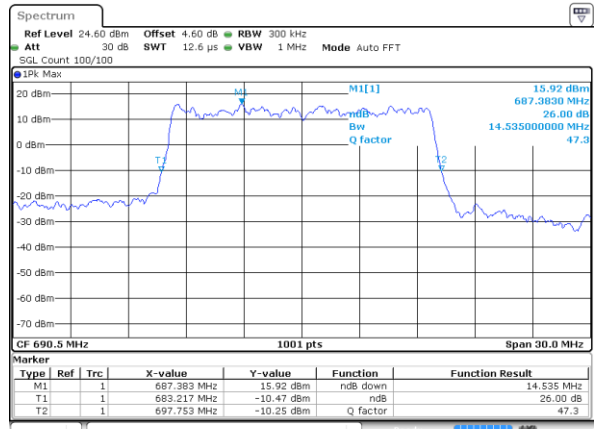

Highest Channel / 10MHz / 16QAM

Date: 4 MAY 2020 12:48:05

LTE Band 71

Lowest Channel / 15MHz / QPSK

Date: 4 MAY 2020 14:34:26

Lowest Channel / 15MHz / 16QAM

Date: 4 MAY 2020 14:20:02

Middle Channel / 15MHz / QPSK

Date: 4 MAY 2020 14:06:07

Middle Channel / 15MHz / 16QAM

Date: 4 MAY 2020 14:06:33

Highest Channel / 15MHz / QPSK

Date: 4 MAY 2020 14:36:34

Highest Channel / 15MHz / 16QAM

Date: 4 MAY 2020 14:39:08

LTE Band 71

Highest Channel / 20MHz / QPSK

Date: 4 MAY 2020 15:31:34

Highest Channel / 20MHz / 16QAM

Date: 4 MAY 2020 15:41:42

LTE Band 71

Lowest Channel / 5MHz / 64QAM

Date: 4 MAY 2020 12:08:55

Lowest Channel / 10MHz / 64QAM