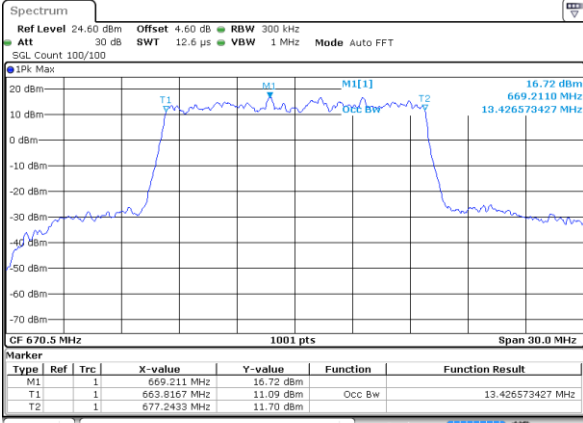

Date: 4 MAY 2020 11:39:20

Highest Channel / 5MHz / QPSK

Date: 4 MAY 2020 12:20:03

Highest Channel / 5MHz / 16QAM

Date: 4 MAY 2020 12:21:08

LTE Band 71

Lowest Channel / 10MHz / QPSK

Date: 4 MAY 2020 12:36:36

Highest Channel / 10MHz / 16QAM

Date: 4 MAY 2020 12:47:57

LTE Band 71

Lowest Channel / 15MHz / QPSK

Date: 4 MAY 2020 14:34:20

Lowest Channel / 15MHz / 16QAM

Date: 4 MAY 2020 14:19:43

Middle Channel / 15MHz / QPSK

Date: 4 MAY 2020 14:05:29

Middle Channel / 15MHz / 16QAM

Date: 4 MAY 2020 14:06:26

Highest Channel / 15MHz / QPSK

Date: 4 MAY 2020 14:36:27

Highest Channel / 15MHz / 16QAM

Date: 4 MAY 2020 14:39:02