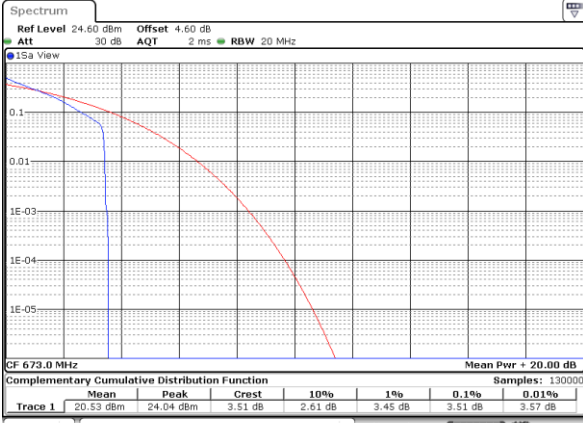

LTE Band 71 / 20MHz / QPSK

Lowest Channel / 1RB

Date: 4 MAY 2020 15:29:25