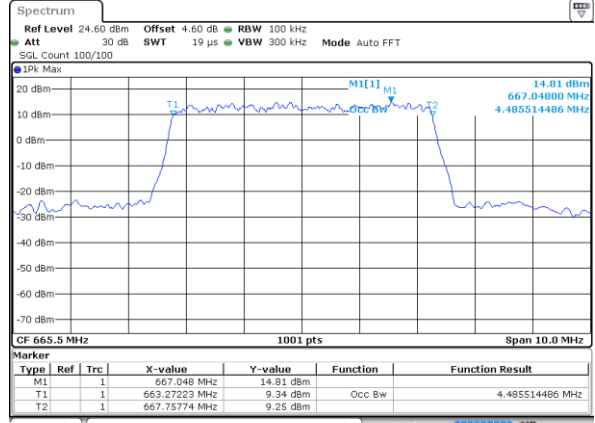

Date: 4 MAY 2020 12:46:34

LTE Band 71

Lowest Channel / 15MHz / 64QAM

Date: 4 MAY 2020 14:22:16

Lowest Channel / 20MHz / 64QAM

Date: 4 MAY 2020 15:25:59

Middle Channel / 15MHz / 64QAM

Date: 4 MAY 2020 14:06:53

Middle Channel / 20MHz / 64QAM

Date: 4 MAY 2020 15:07:08

Highest Channel / 15MHz / 64QAM

Date: 4 MAY 2020 14:40:03

Highest Channel / 20MHz / 64QAM

Date: 4 MAY 2020 15:43:44

Occupied Bandwidth

Mode	LTE Band 71 : 99%OBW(MHz)											
BW	1.4MHz		3MHz		5MHz		10MHz		15MHz		20MHz	
Mod.	QPSK	16QAM	QPSK	16QAM	QPSK	16QAM	QPSK	16QAM	QPSK	16QAM	QPSK	16QAM
Lowest CH	-	-	-	-	4.49	4.49	8.99	9.01	13.43	13.40	17.90	17.82
Middle CH	-	-	-	-	4.46	4.48	9.07	9.05	13.52	13.37	17.86	17.90
Highest CH	-	-	-	-	4.49	4.50	9.05	9.03	13.40	13.40	17.82	17.94
Mode	LTE Band 71 : 99%OBW(MHz)											
BW	1.4MHz		3MHz		5MHz		10MHz		15MHz		20MHz	
Mod.	64QAM		64QAM		64QAM		64QAM		64QAM		64QAM	
Lowest CH	-	-	-	-	4.49	-	9.03	-	13.49	-	17.82	-
Middle CH	-	-	-	-	4.49	-	9.03	-	13.40	-	17.86	-
Highest CH	-	-	-	-	4.48	-	8.99	-	13.40	-	17.82	-

LTE Band 71

Lowest Channel / 5MHz / QPSK

Date: 4 MAY 2020 12:09:13

Lowest Channel / 5MHz / 16QAM

Date: 4 MAY 2020 12:08:04

Middle Channel / 5MHz / QPSK

Date: 4 MAY 2020 11:38:54

Middle Channel / 5MHz / 16QAM

Date: 4 MAY 2020 11:39:20

Highest Channel / 5MHz / QPSK

Date: 4 MAY 2020 12:20:03

Highest Channel / 5MHz / 16QAM

Date: 4 MAY 2020 12:21:08

LTE Band 71

Lowest Channel / 10MHz / QPSK

Date: 4 MAY 2020 12:36:36