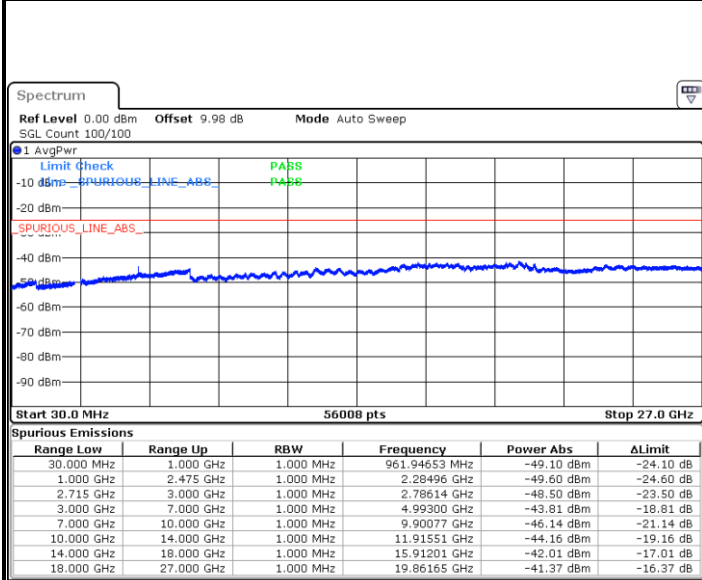

LTE Band 41 / 5MHz

Lowest Channel / QPSK

Date: 21.MAY.2020 20:06:57

Lowest Channel / 16QAM

Date: 21.MAY.2020 20:07:52

Middle Channel / QPSK

Date: 21.MAY.2020 20:08:46

Middle Channel / 16QAM

Date: 21.MAY.2020 20:09:41

LTE Band 41 / 5MHz

Highest Channel / QPSK

Date: 21.MAY.2020 20:10:36

Highest Channel / 16QAM

Date: 21.MAY.2020 20:11:31

LTE Band 41 / 10MHz

Lowest Channel / QPSK