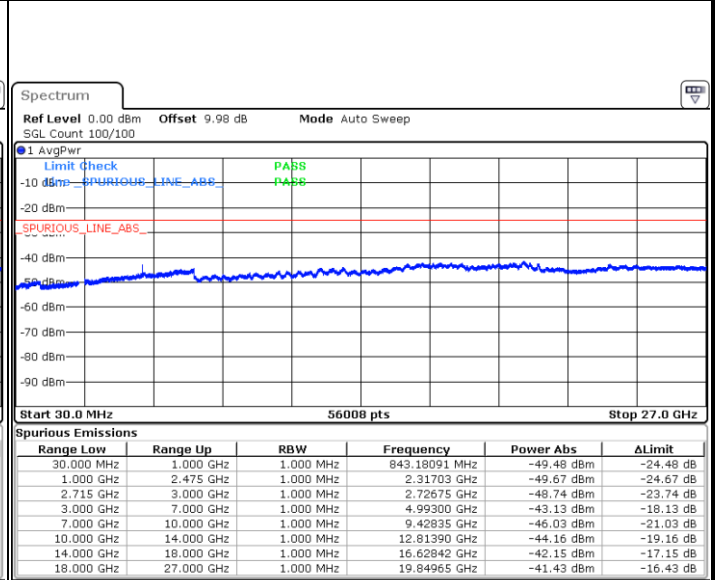

LTE Band 41 / 5MHz

Lowest Channel / QPSK

Date: 21.MAY.2020 20:06:57

Lowest Channel / 16QAM

Date: 21.MAY.2020 20:07:52

Middle Channel / QPSK

Date: 21.MAY.2020 20:08:46

Middle Channel / 16QAM

Date: 21.MAY.2020 20:09:41

LTE Band 41 / 5MHz

Highest Channel / QPSK

Date: 21.MAY.2020 20:10:36

Highest Channel / 16QAM

Date: 21.MAY.2020 20:11:31

LTE Band 41 / 10MHz

Lowest Channel / QPSK