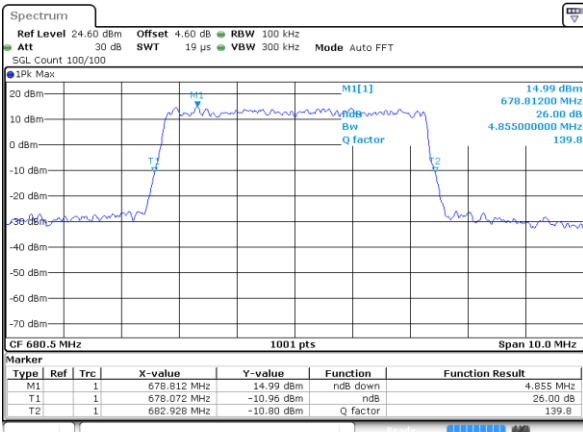

Highest Channel / 20MHz / QPSK

Date: 4 MAY 2020 15:31:34

Highest Channel / 20MHz / 16QAM

Date: 4 MAY 2020 15:41:42

LTE Band 71

Lowest Channel / 5MHz / 64QAM

Date: 4 MAY 2020 12:08:55

Lowest Channel / 10MHz / 64QAM

Date: 4 MAY 2020 12:41:50

Middle Channel / 5MHz / 64QAM

Date: 4 MAY 2020 11:43:59

Middle Channel / 10MHz / 64QAM

Date: 4 MAY 2020 12:24:14

Highest Channel / 5MHz / 64QAM

Date: 4 MAY 2020 12:22:24

Highest Channel / 10MHz / 64QAM