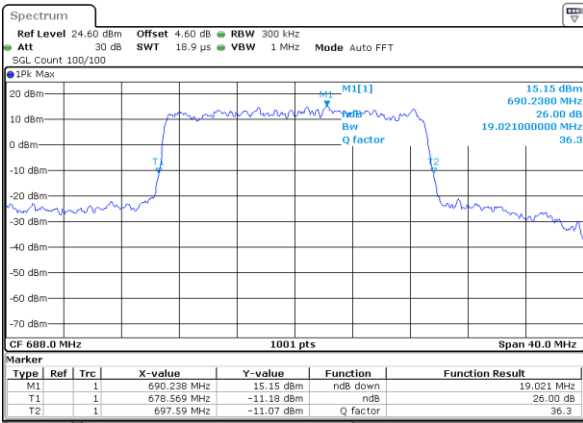

Date: 4 MAY 2020 14:06:07

Middle Channel / 15MHz / 16QAM

Date: 4 MAY 2020 14:06:33

Highest Channel / 15MHz / QPSK

Date: 4 MAY 2020 14:36:34

Highest Channel / 15MHz / 16QAM

Date: 4 MAY 2020 14:39:08

LTE Band 71

Lowest Channel / 20MHz / QPSK

Date: 4 MAY 2020 15:22:43

Lowest Channel / 20MHz / 16QAM

Date: 4 MAY 2020 15:24:30

Middle Channel / 20MHz / QPSK

Date: 4 MAY 2020 15:07:48

Middle Channel / 20MHz / 16QAM

Date: 4 MAY 2020 15:07:31

Highest Channel / 20MHz / QPSK

Date: 4 MAY 2020 15:31:34

Highest Channel / 20MHz / 16QAM

Date: 4 MAY 2020 15:41:42

LTE Band 71

Lowest Channel / 5MHz / 64QAM

Date: 4 MAY 2020 12:08:55

Lowest Channel / 10MHz / 64QAM