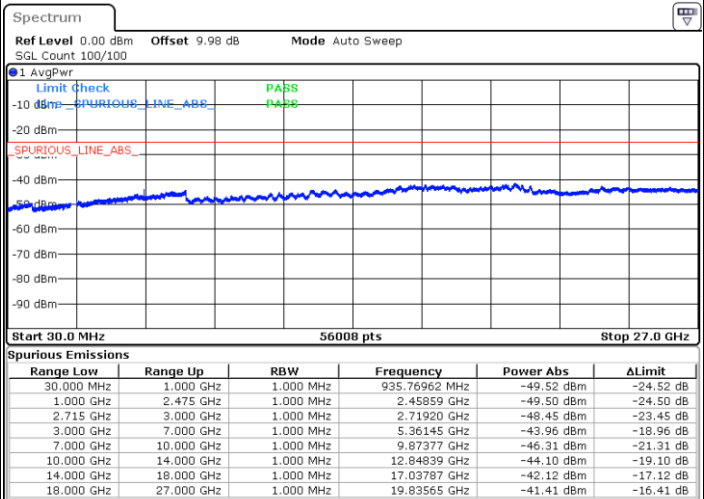

Date: 21.MAY.2020 20:12:26

Lowest Channel / 16QAM

Date: 21.MAY.2020 20:13:21

LTE Band 41 / 10MHz

Middle Channel / QPSK

Middle Channel / 16QAM

Date: 21.MAY.2020 20:14:16

Date: 21.MAY.2020 20:15:11

Highest Channel / QPSK

Highest Channel / 16QAM

Date: 21.MAY.2020 20:16:05

Date: 21.MAY.2020 20:17:00

LTE Band 41 / 15MHz

Lowest Channel / QPSK

Date: 21.MAY.2020 20:17:55

Lowest Channel / 16QAM