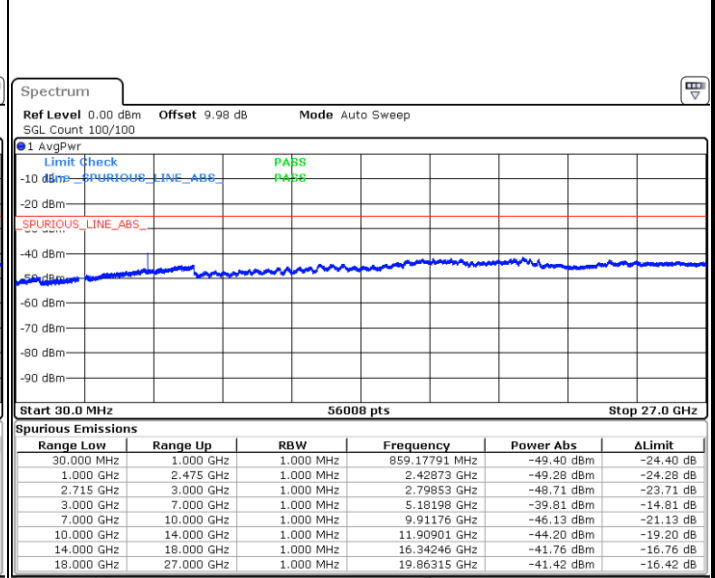

LTE Band 41 / 5MHz

Lowest Channel / QPSK

Date: 21.MAY.2020 20:06:57

Lowest Channel / 16QAM

Date: 21.MAY.2020 20:07:52

Middle Channel / QPSK

Date: 21.MAY.2020 20:08:46

Middle Channel / 16QAM

Date: 21.MAY.2020 20:09:41

LTE Band 41 / 5MHz

Highest Channel / QPSK

Date: 21.MAY.2020 20:10:36

Highest Channel / 16QAM

Date: 21.MAY.2020 20:11:31

LTE Band 41 / 10MHz

Lowest Channel / QPSK