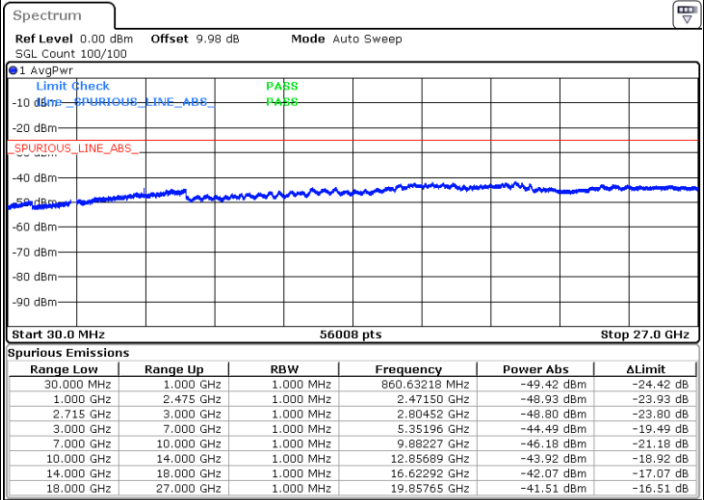

Highest Channel / QPSK

Highest Channel / 16QAM

Date: 21.MAY.2020 20:16:05

Date: 21.MAY.2020 20:17:00

LTE Band 41 / 15MHz

Lowest Channel / QPSK

Date: 21.MAY.2020 20:17:55

Lowest Channel / 16QAM

Date: 21.MAY.2020 20:18:50

Middle Channel / QPSK

Date: 21.MAY.2020 20:19:45

Middle Channel / 16QAM

Date: 21.MAY.2020 20:20:40

LTE Band 41 / 15MHz

Highest Channel / QPSK

Date: 21.MAY.2020 20:21:35

Highest Channel / 16QAM

Date: 21.MAY.2020 20:22:30

LTE Band 41 / 20MHz

Lowest Channel / QPSK

Date: 21.MAY.2020 20:23:25

Lowest Channel / 16QAM

Date: 21.MAY.2020 20:24:19

LTE Band 41 / 20MHz