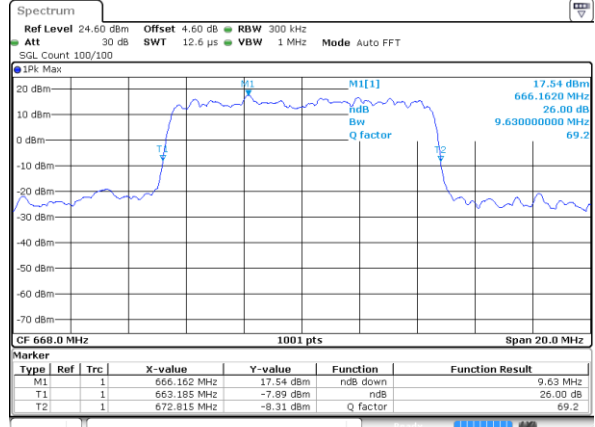

LTE Band 71

Lowest Channel / 5MHz / QPSK

Date: 4 MAY 2020 12:09:20

Lowest Channel / 5MHz / 16QAM

Date: 4 MAY 2020 12:08:11

Middle Channel / 5MHz / QPSK

Date: 4 MAY 2020 11:39:00

Middle Channel / 5MHz / 16QAM

Date: 4 MAY 2020 11:42:14

Highest Channel / 5MHz / QPSK

Date: 4 MAY 2020 12:20:09

Highest Channel / 5MHz / 16QAM

Date: 4 MAY 2020 12:21:15

LTE Band 71

Lowest Channel / 10MHz / QPSK

Date: 4 MAY 2020 12:36:46

Lowest Channel / 10MHz / 16QAM

Date: 4 MAY 2020 12:40:51

Middle Channel / 10MHz / QPSK

Date: 4 MAY 2020 12:25:14

Middle Channel / 10MHz / 16QAM

Date: 4 MAY 2020 12:24:57

Highest Channel / 10MHz / QPSK

Date: 4 MAY 2020 12:50:01

Highest Channel / 10MHz / 16QAM

Date: 4 MAY 2020 12:48:05

LTE Band 71

Lowest Channel / 15MHz / QPSK

Date: 4 MAY 2020 14:34:26

Lowest Channel / 15MHz / 16QAM

Date: 4 MAY 2020 14:20:02

Middle Channel / 15MHz / QPSK