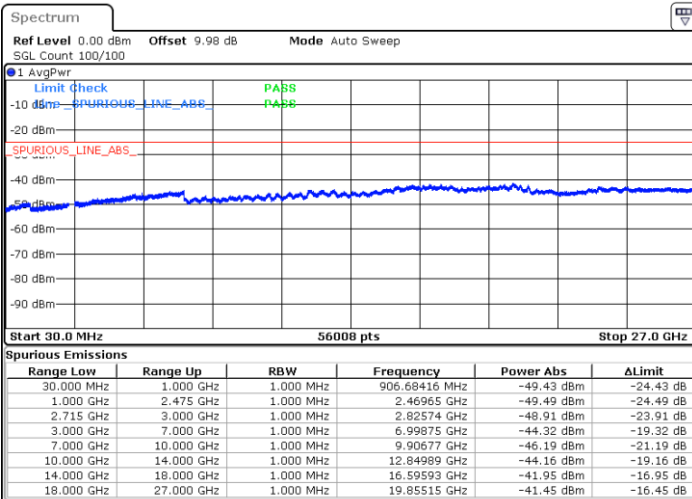

Lowest Channel / 64QAM

Middle Channel / 64QAM

Date: 22 MAY 2020 11:18:47

Date: 22 MAY 2020 11:19:42

Highest Channel / 64QAM

Date: 22 MAY 2020 11:20:37

LTE Band 41 / 15MHz

Lowest Channel / 64QAM

Middle Channel / 64QAM

Date: 22 MAY 2020 11:21:32

Date: 22 MAY 2020 11:22:27

Highest Channel / 64QAM

Date: 22 MAY 2020 11:23:21

LTE Band 41 / 20MHz

Lowest Channel / 64QAM

Middle Channel / 64QAM

Date: 22 MAY 2020 11:24:16

Date: 22 MAY 2020 11:25:11

Highest Channel / 64QAM

Date: 22 MAY 2020 11:26:06

Frequency Stability

Test Conditions		LTE Band 41 (QPSK) / Middle Channel	Limit
Temperature (°C)	Voltage (Volt)	BW 10MHz	Note 2.
		Deviation (ppm)	Result
50	Normal Voltage	0.0004	PASS
40	Normal Voltage	0.0022	
30	Normal Voltage	0.0020	
20(Ref.)	Normal Voltage	0.0000	
10	Normal Voltage	0.0011	
0	Normal Voltage	0.0013	
-10	Normal Voltage	0.0007	
-20	Normal Voltage	0.0005	
-30	Normal Voltage	0.0012	
20	Maximum Voltage	0.0015	
20	Normal Voltage	0.0008	
20	Battery End Point	0.0007	

Note:

1. Normal Voltage =3.8 V. ; Battery End Point (BEP) =3.4 V. ; Maximum Voltage =4.4 V.
2. Note: The frequency fundamental emissions stay within the authorized frequency block.

LTE Band 71

Peak-to-Average Ratio