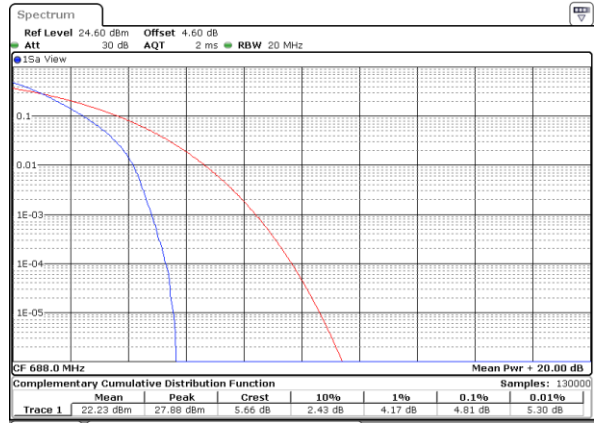

LTE Band 71 / 20MHz / QPSK

Lowest Channel / 1RB

Date: 4 MAY 2020 15:29:25

Lowest Channel / Full RB

Date: 4 MAY 2020 15:22:30

Middle Channel / 1RB

Date: 4 MAY 2020 15:29:44

Middle Channel / Full RB

Date: 4 MAY 2020 15:31:02

Highest Channel / 1RB

Date: 4 MAY 2020 15:51:35

Highest Channel / Full RB

Date: 4 MAY 2020 15:31:20

LTE Band 71 / 20MHz / 16QAM

Lowest Channel / 1RB

Date: 4 MAY 2020 15:29:12

Lowest Channel / Full RB

Date: 4 MAY 2020 15:24:14

Middle Channel / 1RB

Date: 4 MAY 2020 15:29:57

Middle Channel / Full RB

Date: 4 MAY 2020 15:30:42

Highest Channel / 1RB

Date: 4 MAY 2020 15:51:07