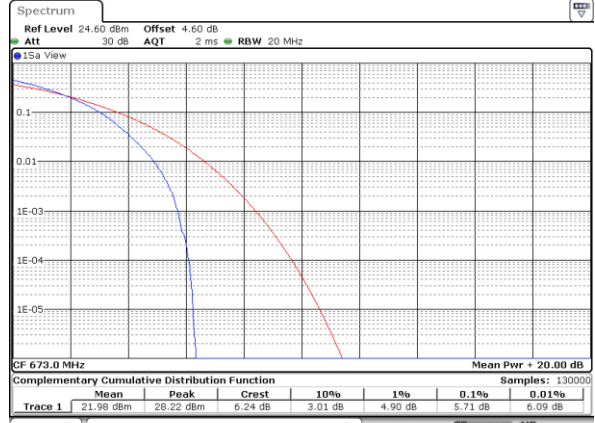

Lowest Channel / Full RB

Date: 4 MAY 2020 15:24:14

Middle Channel / 1RB

Date: 4 MAY 2020 15:29:57

Middle Channel / Full RB

Date: 4 MAY 2020 15:30:42

Highest Channel / 1RB

Date: 4 MAY 2020 15:51:07

Highest Channel / Full RB

Date: 4 MAY 2020 15:41:29

LTE Band 71 / 20MHz / 64QAM

Lowest Channel / 1RB

Date: 4 MAY 2020 15:28:59

Lowest Channel / Full RB

Date: 4 MAY 2020 15:25:47

Middle Channel / 1RB

Date: 4 MAY 2020 15:30:07

Middle Channel / Full RB

Date: 4 MAY 2020 15:30:29

Highest Channel / 1RB

Date: 4 MAY 2020 15:50:37

Highest Channel / Full RB

Date: 4 MAY 2020 15:43:32

26dB Bandwidth