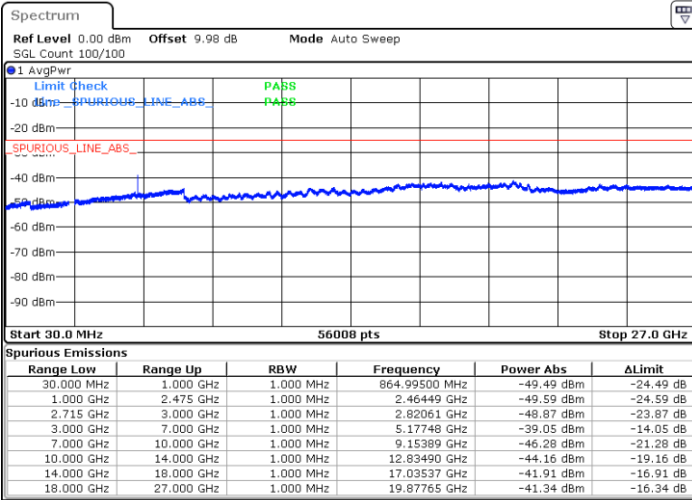

Date: 21.MAY.2020 20:12:26

Lowest Channel / 16QAM

Date: 21.MAY.2020 20:13:21

LTE Band 41 / 10MHz

Middle Channel / QPSK

Middle Channel / 16QAM

Date: 21.MAY.2020 20:14:16

Date: 21.MAY.2020 20:15:11

Highest Channel / QPSK

Highest Channel / 16QAM

Date: 21.MAY.2020 20:16:05

Date: 21.MAY.2020 20:17:00

LTE Band 41 / 15MHz

Lowest Channel / QPSK

Date: 21.MAY.2020 20:17:55

Lowest Channel / 16QAM