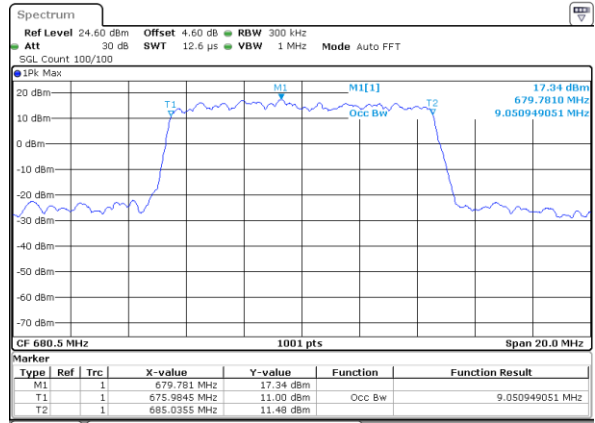

Date: 4 MAY 2020 11:39:20

Highest Channel / 5MHz / QPSK

Date: 4 MAY 2020 12:20:03

Highest Channel / 5MHz / 16QAM

Date: 4 MAY 2020 12:21:08

LTE Band 71

Lowest Channel / 10MHz / QPSK

Date: 4 MAY 2020 12:36:36

Lowest Channel / 10MHz / 16QAM

Date: 4 MAY 2020 12:40:45

Middle Channel / 10MHz / QPSK

Date: 4 MAY 2020 12:25:07

Middle Channel / 10MHz / 16QAM

Date: 4 MAY 2020 12:24:48

Highest Channel / 10MHz / QPSK

Date: 4 MAY 2020 12:49:48

Highest Channel / 10MHz / 16QAM

Date: 4 MAY 2020 12:47:57

LTE Band 71

Lowest Channel / 15MHz / QPSK

Date: 4 MAY 2020 14:34:20

Lowest Channel / 15MHz / 16QAM

Date: 4 MAY 2020 14:19:43

Middle Channel / 15MHz / QPSK