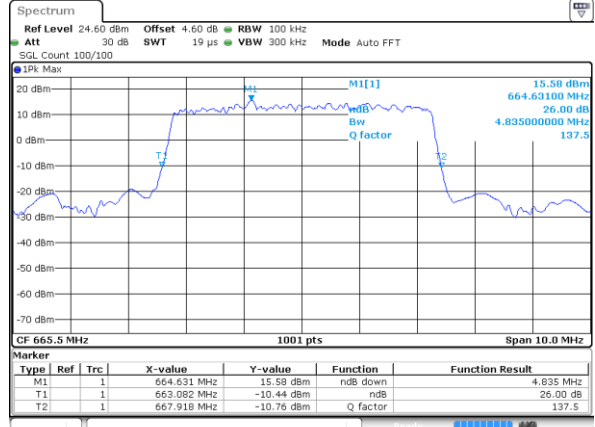

Date: 4 MAY 2020 15:30:07

Middle Channel / Full RB

Date: 4 MAY 2020 15:30:29

Highest Channel / 1RB

Date: 4 MAY 2020 15:50:37

Highest Channel / Full RB

Date: 4 MAY 2020 15:43:32

26dB Bandwidth

Mode	LTE Band 71 : 26dB BW(MHz)											
BW	1.4MHz		3MHz		5MHz		10MHz		15MHz		20MHz	
Mod.	QPSK	16QAM	QPSK	16QAM	QPSK	16QAM	QPSK	16QAM	QPSK	16QAM	QPSK	16QAM
Lowest CH	-	-	-	-	4.94	4.84	9.73	9.63	14.36	14.42	19.06	19.34
Middle CH	-	-	-	-	4.85	4.96	9.63	9.77	14.18	14.66	18.78	18.62
Highest CH	-	-	-	-	4.91	4.92	9.79	9.77	14.36	14.54	19.02	19.02
Mode	LTE Band 71 : 26dB BW(MHz)											
BW	1.4MHz		3MHz		5MHz		10MHz		15MHz		20MHz	
Mod.	64QAM		64QAM		64QAM		64QAM		64QAM		64QAM	
Lowest CH	-	-	-	-	4.90	-	9.87	-	14.45	-	18.82	-
Middle CH	-	-	-	-	4.86	-	9.71	-	14.33	-	18.98	-
Highest CH	-	-	-	-	4.92	-	9.69	-	14.42	-	18.70	-

LTE Band 71

Lowest Channel / 5MHz / QPSK

Date: 4 MAY 2020 12:09:20

Lowest Channel / 5MHz / 16QAM

Date: 4 MAY 2020 12:08:11

Middle Channel / 5MHz / QPSK

Date: 4 MAY 2020 11:39:00

Middle Channel / 5MHz / 16QAM

Date: 4 MAY 2020 11:42:14

Highest Channel / 5MHz / QPSK

Date: 4 MAY 2020 12:20:09

Highest Channel / 5MHz / 16QAM

Date: 4 MAY 2020 12:21:15

LTE Band 71

Lowest Channel / 10MHz / QPSK

Date: 4 MAY 2020 12:36:46