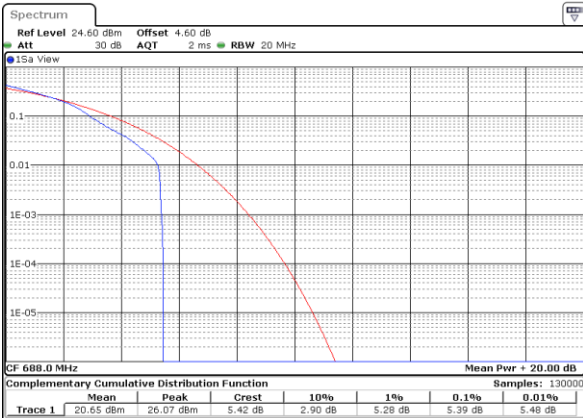

Date: 4 MAY 2020 15:31:02

Highest Channel / 1RB

Date: 4 MAY 2020 15:51:35

Highest Channel / Full RB

Date: 4 MAY 2020 15:31:20

LTE Band 71 / 20MHz / 16QAM

Lowest Channel / 1RB

Date: 4 MAY 2020 15:29:12

Lowest Channel / Full RB

Date: 4 MAY 2020 15:24:14

Middle Channel / 1RB

Date: 4 MAY 2020 15:29:57

Middle Channel / Full RB

Date: 4 MAY 2020 15:30:42

Highest Channel / 1RB

Date: 4 MAY 2020 15:51:07

Highest Channel / Full RB

Date: 4 MAY 2020 15:41:29

LTE Band 71 / 20MHz / 64QAM

Lowest Channel / 1RB

Date: 4 MAY 2020 15:28:59

Lowest Channel / Full RB

Date: 4 MAY 2020 15:25:47

Middle Channel / 1RB

Date: 4 MAY 2020 15:30:07

Middle Channel / Full RB

Date: 4 MAY 2020 15:30:29

Highest Channel / 1RB

Date: 4 MAY 2020 15:50:37

Highest Channel / Full RB

Date: 4 MAY 2020 15:43:32

26dB Bandwidth