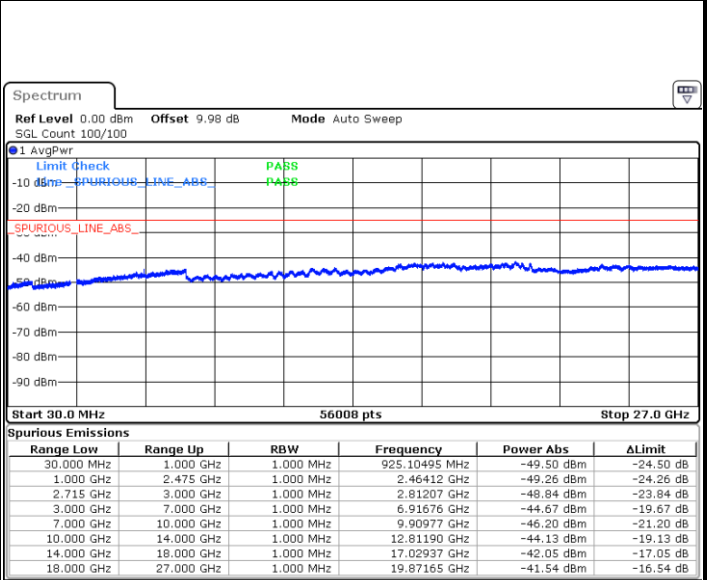

Date: 21.MAY.2020 20:09:41

LTE Band 41 / 5MHz

Highest Channel / QPSK

Date: 21.MAY.2020 20:10:36

Highest Channel / 16QAM

Date: 21.MAY.2020 20:11:31

LTE Band 41 / 10MHz

Lowest Channel / QPSK

Date: 21.MAY.2020 20:12:26

Lowest Channel / 16QAM

Date: 21.MAY.2020 20:13:21

LTE Band 41 / 10MHz

Middle Channel / QPSK

Middle Channel / 16QAM

Date: 21.MAY.2020 20:14:16

Date: 21.MAY.2020 20:15:11

Highest Channel / QPSK

Highest Channel / 16QAM

Date: 21.MAY.2020 20:16:05

Date: 21.MAY.2020 20:17:00

LTE Band 41 / 15MHz

Lowest Channel / QPSK

Date: 21.MAY.2020 20:17:55

Lowest Channel / 16QAM