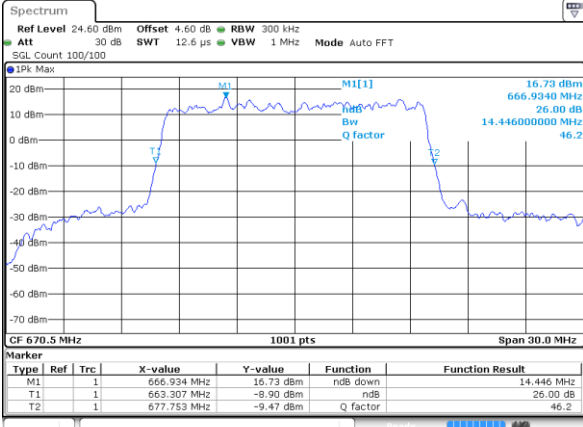

Highest Channel / 20MHz / QPSK

Date: 4 MAY 2020 15:31:34

Highest Channel / 20MHz / 16QAM

Date: 4 MAY 2020 15:41:42

LTE Band 71

Lowest Channel / 5MHz / 64QAM

Date: 4 MAY 2020 12:08:55

Lowest Channel / 10MHz / 64QAM

Date: 4 MAY 2020 12:41:50

Middle Channel / 5MHz / 64QAM

Date: 4 MAY 2020 11:43:59

Middle Channel / 10MHz / 64QAM

Date: 4 MAY 2020 12:24:14

Highest Channel / 5MHz / 64QAM

Date: 4 MAY 2020 12:22:24

Highest Channel / 10MHz / 64QAM

Date: 4 MAY 2020 12:46:34

LTE Band 71

Lowest Channel / 15MHz / 64QAM

Date: 4 MAY 2020 14:22:16

Lowest Channel / 20MHz / 64QAM

Date: 4 MAY 2020 15:25:59

Middle Channel / 15MHz / 64QAM

Date: 4 MAY 2020 14:06:53