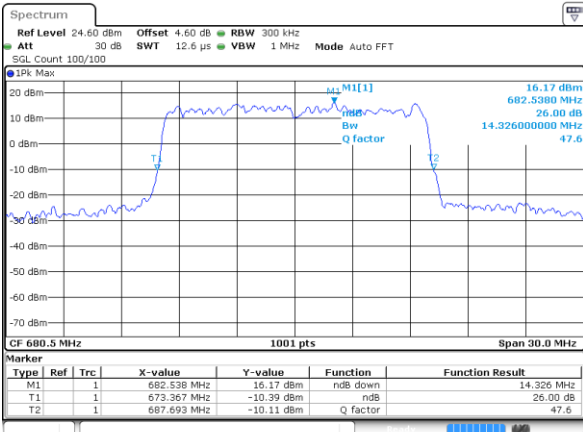

Date: 4 MAY 2020 12:46:34

LTE Band 71

Lowest Channel / 15MHz / 64QAM

Date: 4 MAY 2020 14:22:16

Lowest Channel / 20MHz / 64QAM

Date: 4 MAY 2020 15:25:59

Middle Channel / 15MHz / 64QAM

Date: 4 MAY 2020 14:06:53

Middle Channel / 20MHz / 64QAM

Date: 4 MAY 2020 15:07:08

Highest Channel / 15MHz / 64QAM

Date: 4 MAY 2020 14:40:03

Highest Channel / 20MHz / 64QAM

Date: 4 MAY 2020 15:43:44

Occupied Bandwidth

Mode	LTE Band 71 : 99%OBW(MHz)											
BW	1.4MHz		3MHz		5MHz		10MHz		15MHz		20MHz	
Mod.	QPSK	16QAM	QPSK	16QAM	QPSK	16QAM	QPSK	16QAM	QPSK	16QAM	QPSK	16QAM
Lowest CH	-	-	-	-	4.49	4.49	8.99	9.01	13.43	13.40	17.90	17.82
Middle CH	-	-	-	-	4.46	4.48	9.07	9.05	13.52	13.37	17.86	17.90
Highest CH	-	-	-	-	4.49	4.50	9.05	9.03	13.40	13.40	17.82	17.94
Mode	LTE Band 71 : 99%OBW(MHz)											
BW	1.4MHz		3MHz		5MHz		10MHz		15MHz		20MHz	
Mod.	64QAM		64QAM		64QAM		64QAM		64QAM		64QAM	
Lowest CH	-	-	-	-	4.49	-	9.03	-	13.49	-	17.82	-
Middle CH	-	-	-	-	4.49	-	9.03	-	13.40	-	17.86	-
Highest CH	-	-	-	-	4.48	-	8.99	-	13.40	-	17.82	-