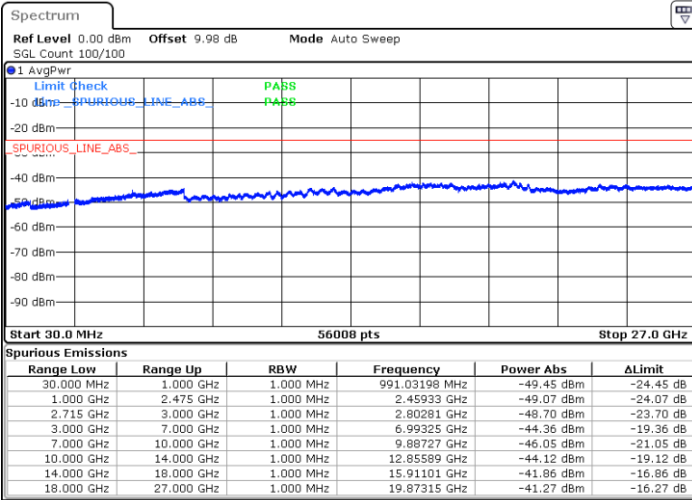

Lowest Channel / 64QAM

Middle Channel / 64QAM

Date: 22 MAY 2020 11:18:47

Date: 22 MAY 2020 11:19:42

Highest Channel / 64QAM

Date: 22 MAY 2020 11:20:37

LTE Band 41 / 15MHz

Lowest Channel / 64QAM

Middle Channel / 64QAM

Date: 22 MAY 2020 11:21:32

Date: 22 MAY 2020 11:22:27

Highest Channel / 64QAM

Date: 22 MAY 2020 11:23:21

LTE Band 41 / 20MHz

Lowest Channel / 64QAM

Middle Channel / 64QAM

Date: 22 MAY 2020 11:24:16

Date: 22 MAY 2020 11:25:11

Highest Channel / 64QAM

Date: 22 MAY 2020 11:26:06

Frequency Stability

Test Conditions		LTE Band 41 (QPSK) / Middle Channel	Limit
Temperature (°C)	Voltage (Volt)	BW 10MHz	Note 2.
		Deviation (ppm)	Result
50	Normal Voltage	0.0004	PASS
40	Normal Voltage	0.0022	
30	Normal Voltage	0.0020	
20(Ref.)	Normal Voltage	0.0000	
10	Normal Voltage	0.0011	
0	Normal Voltage	0.0013	
-10	Normal Voltage	0.0007	
-20	Normal Voltage	0.0005	
-30	Normal Voltage	0.0012	
20	Maximum Voltage	0.0015	
20	Normal Voltage	0.0008	
20	Battery End Point	0.0007	

Note:

1. Normal Voltage =3.8 V. ; Battery End Point (BEP) =3.4 V. ; Maximum Voltage =4.4 V.
2. Note: The frequency fundamental emissions stay within the authorized frequency block.

LTE Band 71

Peak-to-Average Ratio