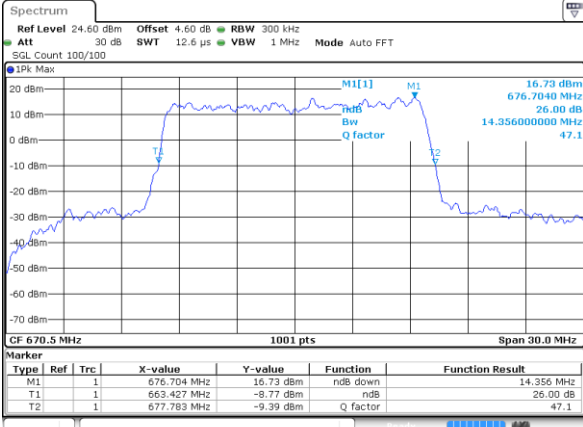

Highest Channel / 10MHz / 16QAM

Date: 4 MAY 2020 12:48:05

LTE Band 71

Lowest Channel / 15MHz / QPSK

Date: 4 MAY 2020 14:34:26

Lowest Channel / 15MHz / 16QAM

Date: 4 MAY 2020 14:20:02

Middle Channel / 15MHz / QPSK

Date: 4 MAY 2020 14:06:07

Middle Channel / 15MHz / 16QAM

Date: 4 MAY 2020 14:06:33

Highest Channel / 15MHz / QPSK

Date: 4 MAY 2020 14:36:34

Highest Channel / 15MHz / 16QAM

Date: 4 MAY 2020 14:39:08

LTE Band 71