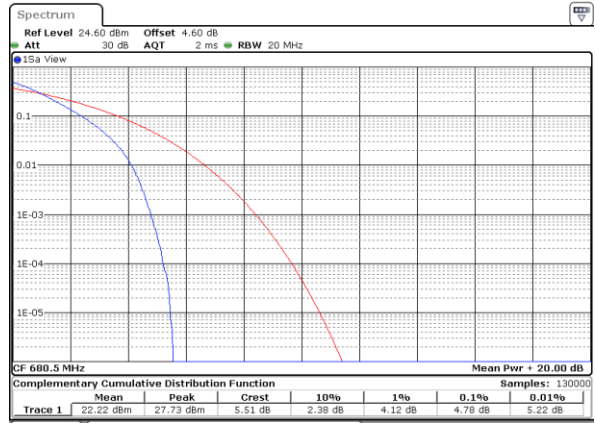

LTE Band 71 / 20MHz / QPSK

Lowest Channel / 1RB

Date: 4 MAY 2020 15:29:25

Lowest Channel / Full RB

Date: 4 MAY 2020 15:22:30

Middle Channel / 1RB

Date: 4 MAY 2020 15:29:44

Middle Channel / Full RB

Date: 4 MAY 2020 15:31:02

Highest Channel / 1RB

Date: 4 MAY 2020 15:51:35

Highest Channel / Full RB

Date: 4 MAY 2020 15:31:20

LTE Band 71 / 20MHz / 16QAM

Lowest Channel / 1RB

Date: 4 MAY 2020 15:29:12

Lowest Channel / Full RB

Date: 4 MAY 2020 15:24:14

Middle Channel / 1RB

Date: 4 MAY 2020 15:29:57

Middle Channel / Full RB

Date: 4 MAY 2020 15:30:42

Highest Channel / 1RB

Date: 4 MAY 2020 15:51:07