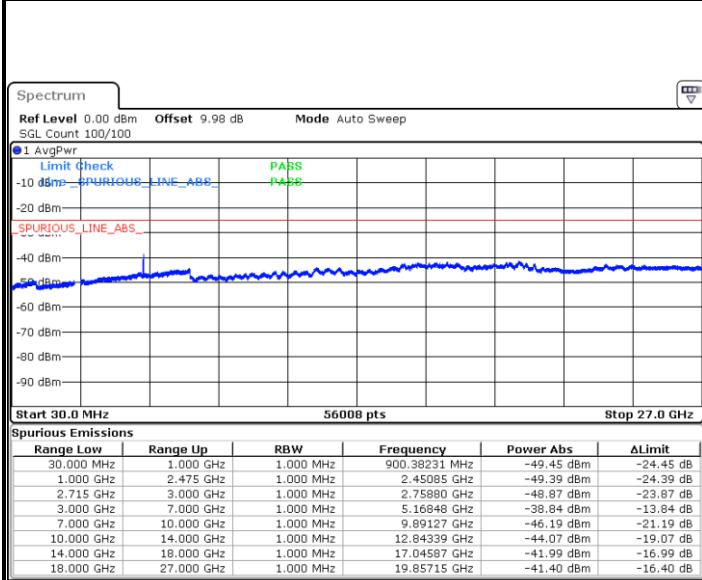

LTE Band 41 / 20MHz

Middle Channel / QPSK

Date: 21.MAY.2020 20:25:14