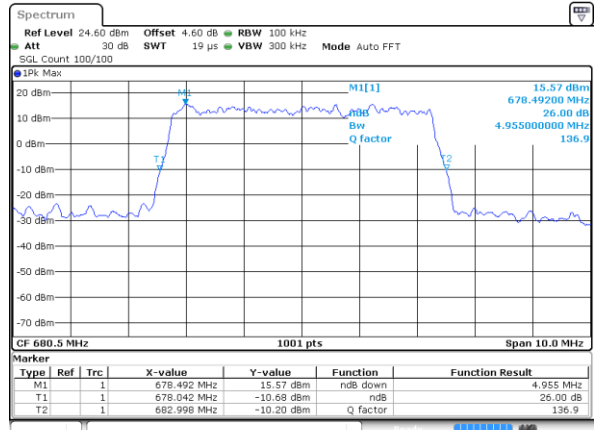

Mode	LTE Band 71 : 26dB BW(MHz)											
BW	1.4MHz		3MHz		5MHz		10MHz		15MHz		20MHz	
Mod.	QPSK	16QAM	QPSK	16QAM	QPSK	16QAM	QPSK	16QAM	QPSK	16QAM	QPSK	16QAM
Lowest CH	-	-	-	-	4.94	4.84	9.73	9.63	14.36	14.42	19.06	19.34
Middle CH	-	-	-	-	4.85	4.96	9.63	9.77	14.18	14.66	18.78	18.62
Highest CH	-	-	-	-	4.91	4.92	9.79	9.77	14.36	14.54	19.02	19.02
Mode	LTE Band 71 : 26dB BW(MHz)											
BW	1.4MHz		3MHz		5MHz		10MHz		15MHz		20MHz	
Mod.	64QAM		64QAM		64QAM		64QAM		64QAM		64QAM	
Lowest CH	-	-	-	-	4.90	-	9.87	-	14.45	-	18.82	-
Middle CH	-	-	-	-	4.86	-	9.71	-	14.33	-	18.98	-
Highest CH	-	-	-	-	4.92	-	9.69	-	14.42	-	18.70	-

LTE Band 71

Lowest Channel / 5MHz / QPSK

Date: 4 MAY 2020 12:09:20

Lowest Channel / 5MHz / 16QAM

Date: 4 MAY 2020 12:08:11

Middle Channel / 5MHz / QPSK

Date: 4 MAY 2020 11:39:00

Middle Channel / 5MHz / 16QAM

Date: 4 MAY 2020 11:42:14

Highest Channel / 5MHz / QPSK

Date: 4 MAY 2020 12:20:09

Highest Channel / 5MHz / 16QAM

Date: 4 MAY 2020 12:21:15

LTE Band 71

Lowest Channel / 10MHz / QPSK

Date: 4 MAY 2020 12:36:46