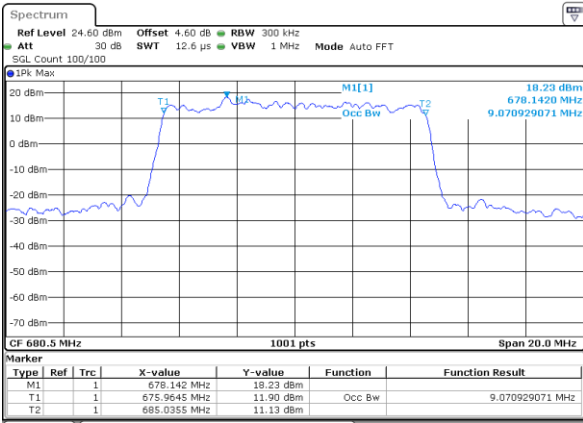

LTE Band 71

Lowest Channel / 5MHz / QPSK

Date: 4 MAY 2020 12:09:13

Lowest Channel / 5MHz / 16QAM

Date: 4 MAY 2020 12:08:04

Middle Channel / 5MHz / QPSK

Date: 4 MAY 2020 11:38:54

Middle Channel / 5MHz / 16QAM

Date: 4 MAY 2020 11:39:20

Highest Channel / 5MHz / QPSK

Date: 4 MAY 2020 12:20:03

Highest Channel / 5MHz / 16QAM

Date: 4 MAY 2020 12:21:08

LTE Band 71

Lowest Channel / 10MHz / QPSK

Date: 4 MAY 2020 12:36:36

Lowest Channel / 10MHz / 16QAM

Date: 4 MAY 2020 12:40:45

Middle Channel / 10MHz / QPSK

Date: 4 MAY 2020 12:25:07

Middle Channel / 10MHz / 16QAM

Date: 4 MAY 2020 12:24:48

Highest Channel / 10MHz / QPSK

Date: 4 MAY 2020 12:49:48

Highest Channel / 10MHz / 16QAM

Date: 4 MAY 2020 12:47:57

LTE Band 71

Lowest Channel / 15MHz / QPSK

Date: 4 MAY 2020 14:34:20

Lowest Channel / 15MHz / 16QAM

Date: 4 MAY 2020 14:19:43

Middle Channel / 15MHz / QPSK