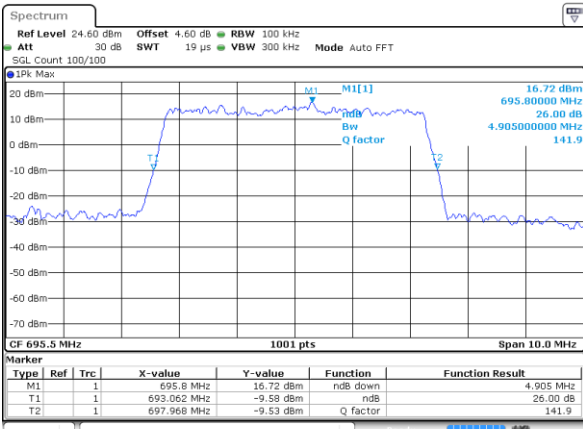

Mode	LTE Band 71 : 26dB BW(MHz)											
BW	1.4MHz		3MHz		5MHz		10MHz		15MHz		20MHz	
Mod.	QPSK	16QAM	QPSK	16QAM	QPSK	16QAM	QPSK	16QAM	QPSK	16QAM	QPSK	16QAM
Lowest CH	-	-	-	-	4.94	4.84	9.73	9.63	14.36	14.42	19.06	19.34
Middle CH	-	-	-	-	4.85	4.96	9.63	9.77	14.18	14.66	18.78	18.62
Highest CH	-	-	-	-	4.91	4.92	9.79	9.77	14.36	14.54	19.02	19.02
Mode	LTE Band 71 : 26dB BW(MHz)											
BW	1.4MHz		3MHz		5MHz		10MHz		15MHz		20MHz	
Mod.	64QAM		64QAM		64QAM		64QAM		64QAM		64QAM	
Lowest CH	-	-	-	-	4.90	-	9.87	-	14.45	-	18.82	-
Middle CH	-	-	-	-	4.86	-	9.71	-	14.33	-	18.98	-
Highest CH	-	-	-	-	4.92	-	9.69	-	14.42	-	18.70	-

LTE Band 71

Lowest Channel / 5MHz / QPSK

Date: 4 MAY 2020 12:09:20

Lowest Channel / 5MHz / 16QAM

Date: 4 MAY 2020 12:08:11

Middle Channel / 5MHz / QPSK

Date: 4 MAY 2020 11:39:00

Middle Channel / 5MHz / 16QAM

Date: 4 MAY 2020 11:42:14

Highest Channel / 5MHz / QPSK

Date: 4 MAY 2020 12:20:09

Highest Channel / 5MHz / 16QAM

Date: 4 MAY 2020 12:21:15

LTE Band 71

Lowest Channel / 10MHz / QPSK

Date: 4 MAY 2020 12:36:46