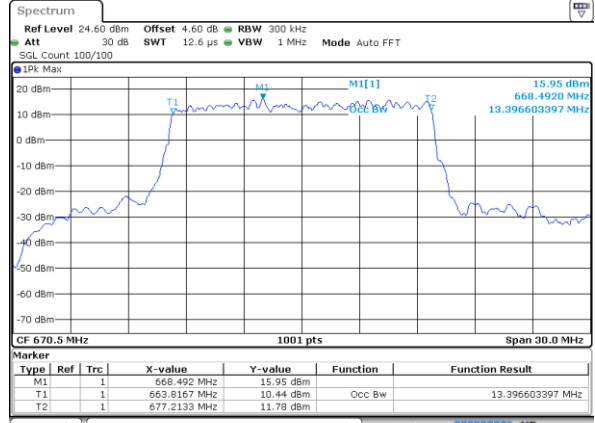

Date: 4 MAY 2020 11:39:20

Highest Channel / 5MHz / QPSK

Date: 4 MAY 2020 12:20:03

Highest Channel / 5MHz / 16QAM

Date: 4 MAY 2020 12:21:08

LTE Band 71

Lowest Channel / 10MHz / QPSK

Date: 4 MAY 2020 12:36:36

Highest Channel / 10MHz / 16QAM

Date: 4 MAY 2020 12:47:57

LTE Band 71

Lowest Channel / 15MHz / QPSK

Date: 4 MAY 2020 14:34:20

Lowest Channel / 15MHz / 16QAM

Date: 4 MAY 2020 14:19:43

Middle Channel / 15MHz / QPSK

Date: 4 MAY 2020 14:05:29

Middle Channel / 15MHz / 16QAM

Date: 4 MAY 2020 14:06:26

Highest Channel / 15MHz / QPSK

Date: 4 MAY 2020 14:36:27

Highest Channel / 15MHz / 16QAM

Date: 4 MAY 2020 14:39:02