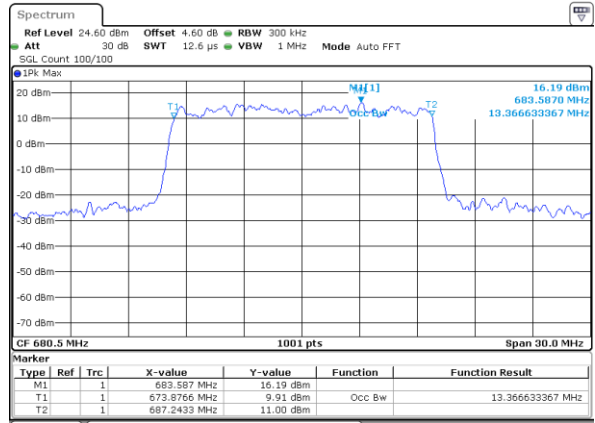

Date: 4 MAY 2020 11:39:20

Highest Channel / 5MHz / QPSK

Date: 4 MAY 2020 12:20:03

Highest Channel / 5MHz / 16QAM

Date: 4 MAY 2020 12:21:08

LTE Band 71

Lowest Channel / 10MHz / QPSK

Date: 4 MAY 2020 12:36:36

Lowest Channel / 10MHz / 16QAM

Date: 4 MAY 2020 12:40:45

Middle Channel / 10MHz / QPSK

Date: 4 MAY 2020 12:25:07

Middle Channel / 10MHz / 16QAM

Date: 4 MAY 2020 12:24:48

Highest Channel / 10MHz / QPSK

Date: 4 MAY 2020 12:49:48

Highest Channel / 10MHz / 16QAM

Date: 4 MAY 2020 12:47:57

LTE Band 71

Lowest Channel / 15MHz / QPSK

Date: 4 MAY 2020 14:34:20

Lowest Channel / 15MHz / 16QAM

Date: 4 MAY 2020 14:19:43

Middle Channel / 15MHz / QPSK

Date: 4 MAY 2020 14:05:29

Middle Channel / 15MHz / 16QAM

Date: 4 MAY 2020 14:06:26

Highest Channel / 15MHz / QPSK

Date: 4 MAY 2020 14:36:27

Highest Channel / 15MHz / 16QAM

Date: 4 MAY 2020 14:39:02