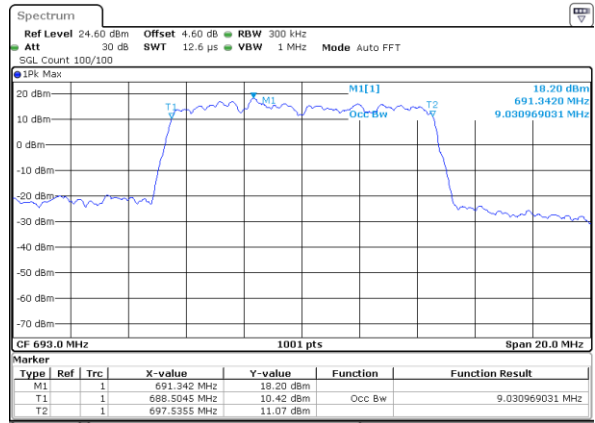

Date: 4 MAY 2020 11:39:20

Highest Channel / 5MHz / QPSK

Date: 4 MAY 2020 12:20:03

Highest Channel / 5MHz / 16QAM

Date: 4 MAY 2020 12:21:08

LTE Band 71

Lowest Channel / 10MHz / QPSK

Date: 4 MAY 2020 12:36:36

Lowest Channel / 10MHz / 16QAM

Date: 4 MAY 2020 12:40:45

Middle Channel / 10MHz / QPSK

Date: 4 MAY 2020 12:25:07

Middle Channel / 10MHz / 16QAM

Date: 4 MAY 2020 12:24:48

Highest Channel / 10MHz / QPSK

Date: 4 MAY 2020 12:49:48

Highest Channel / 10MHz / 16QAM

Date: 4 MAY 2020 12:47:57

LTE Band 71

Lowest Channel / 15MHz / QPSK

Date: 4 MAY 2020 14:34:20

Lowest Channel / 15MHz / 16QAM

Date: 4 MAY 2020 14:19:43

Middle Channel / 15MHz / QPSK