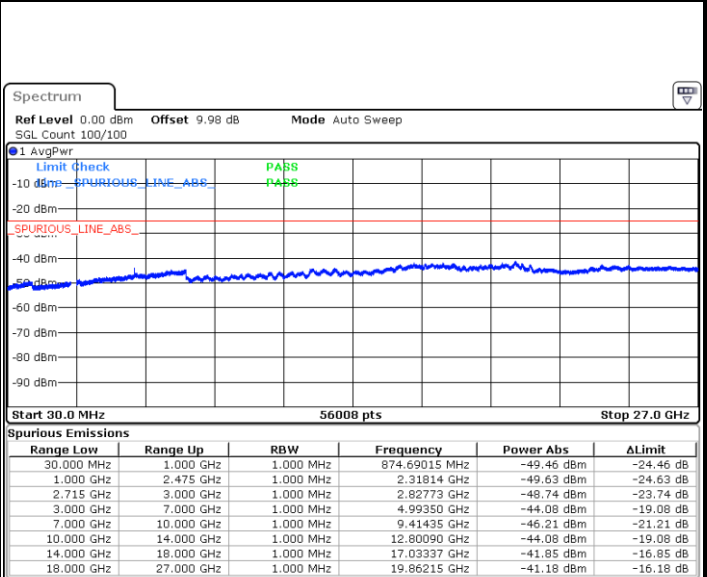

Date: 21.MAY.2020 20:09:41

LTE Band 41 / 5MHz

Highest Channel / QPSK

Date: 21.MAY.2020 20:10:36

Highest Channel / 16QAM

Date: 21.MAY.2020 20:11:31

LTE Band 41 / 10MHz

Lowest Channel / QPSK

Date: 21.MAY.2020 20:12:26

Lowest Channel / 16QAM

Date: 21.MAY.2020 20:13:21

LTE Band 41 / 10MHz

Middle Channel / QPSK

Middle Channel / 16QAM

Date: 21.MAY.2020 20:14:16

Date: 21.MAY.2020 20:15:11

Highest Channel / QPSK

Highest Channel / 16QAM

Date: 21.MAY.2020 20:16:05

Date: 21.MAY.2020 20:17:00

LTE Band 41 / 15MHz

Lowest Channel / QPSK

Date: 21.MAY.2020 20:17:55

Lowest Channel / 16QAM