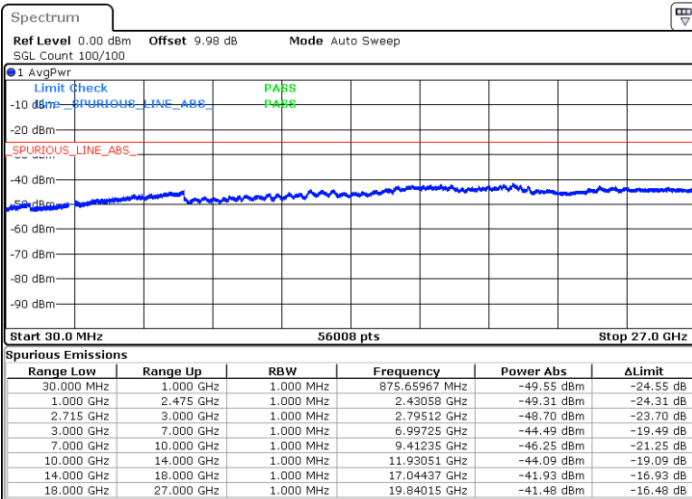

LTE Band 41 / 5MHz

Lowest Channel / 64QAM

Middle Channel / 64QAM

Date: 22 MAY 2020 11:16:03

Date: 22 MAY 2020 11:16:57

Highest Channel / 64QAM

Date: 22 MAY 2020 11:17:52

LTE Band 41 / 10MHz

Lowest Channel / 64QAM

Middle Channel / 64QAM

Date: 22 MAY 2020 11:18:47

Date: 22 MAY 2020 11:19:42

Highest Channel / 64QAM

Date: 22 MAY 2020 11:20:37

LTE Band 41 / 15MHz

Lowest Channel / 64QAM