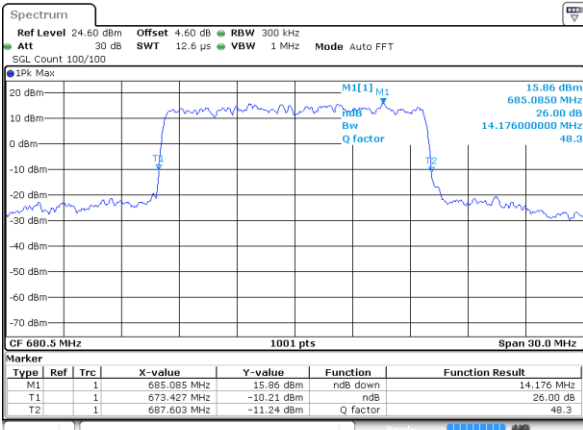

Highest Channel / 10MHz / 16QAM

Date: 4 MAY 2020 12:48:05

LTE Band 71

Lowest Channel / 15MHz / QPSK

Date: 4 MAY 2020 14:34:26

Lowest Channel / 15MHz / 16QAM

Date: 4 MAY 2020 14:20:02

Middle Channel / 15MHz / QPSK

Date: 4 MAY 2020 14:06:07

Middle Channel / 15MHz / 16QAM

Date: 4 MAY 2020 14:06:33

Highest Channel / 15MHz / QPSK

Date: 4 MAY 2020 14:36:34

Highest Channel / 15MHz / 16QAM

Date: 4 MAY 2020 14:39:08

LTE Band 71