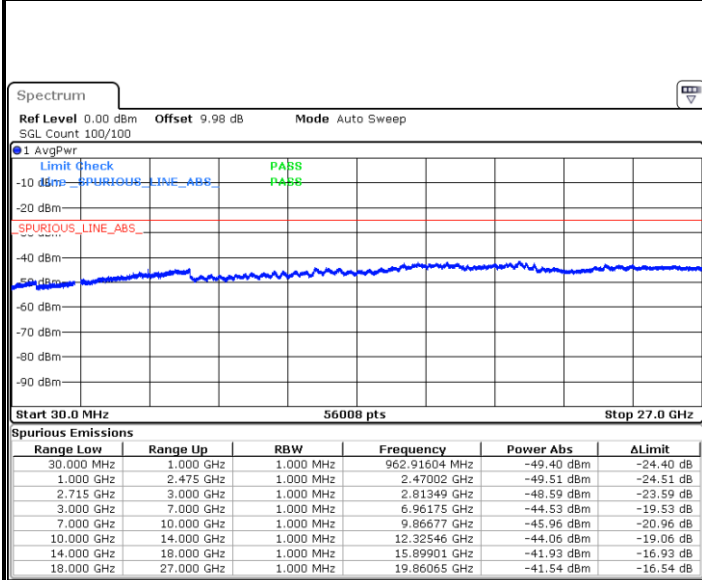

LTE Band 41 / 5MHz

Lowest Channel / QPSK

Date: 21.MAY.2020 20:06:57

Lowest Channel / 16QAM

Date: 21.MAY.2020 20:07:52

Middle Channel / QPSK

Date: 21.MAY.2020 20:08:46

Middle Channel / 16QAM

Date: 21.MAY.2020 20:09:41

LTE Band 41 / 5MHz

Highest Channel / QPSK

Date: 21.MAY.2020 20:10:36

Highest Channel / 16QAM

Date: 21.MAY.2020 20:11:31

LTE Band 41 / 10MHz

Lowest Channel / QPSK

Date: 21.MAY.2020 20:12:26

Lowest Channel / 16QAM

Date: 21.MAY.2020 20:13:21

LTE Band 41 / 10MHz

Middle Channel / QPSK

Middle Channel / 16QAM

Date: 21.MAY.2020 20:14:16

Date: 21.MAY.2020 20:15:11