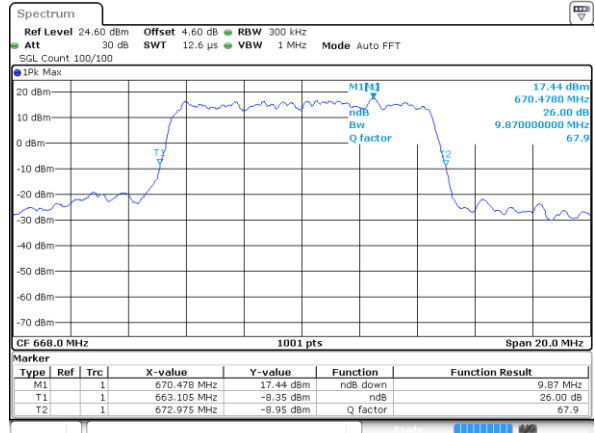

Highest Channel / 20MHz / QPSK

Date: 4 MAY 2020 15:31:34

Highest Channel / 20MHz / 16QAM

Date: 4 MAY 2020 15:41:42

LTE Band 71

Lowest Channel / 5MHz / 64QAM

Date: 4 MAY 2020 12:08:55

Lowest Channel / 10MHz / 64QAM

Date: 4 MAY 2020 12:41:50

Middle Channel / 5MHz / 64QAM

Date: 4 MAY 2020 11:43:59

Middle Channel / 10MHz / 64QAM

Date: 4 MAY 2020 12:24:14

Highest Channel / 5MHz / 64QAM

Date: 4 MAY 2020 12:22:24

Highest Channel / 10MHz / 64QAM