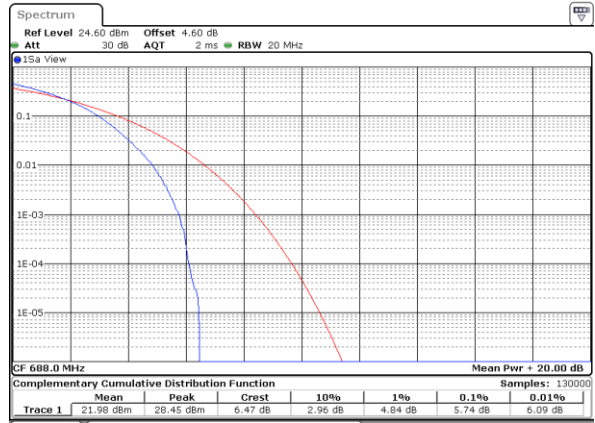

Highest Channel / Full RB

Date: 4 MAY 2020 15:41:29

LTE Band 71 / 20MHz / 64QAM

Lowest Channel / 1RB

Date: 4 MAY 2020 15:28:59

Lowest Channel / Full RB

Date: 4 MAY 2020 15:25:47

Middle Channel / 1RB

Date: 4 MAY 2020 15:30:07

Middle Channel / Full RB

Date: 4 MAY 2020 15:30:29

Highest Channel / 1RB

Date: 4 MAY 2020 15:50:37

Highest Channel / Full RB

Date: 4 MAY 2020 15:43:32

26dB Bandwidth

Mode	LTE Band 71 : 26dB BW(MHz)											
BW	1.4MHz		3MHz		5MHz		10MHz		15MHz		20MHz	
Mod.	QPSK	16QAM	QPSK	16QAM	QPSK	16QAM	QPSK	16QAM	QPSK	16QAM	QPSK	16QAM
Lowest CH	-	-	-	-	4.94	4.84	9.73	9.63	14.36	14.42	19.06	19.34
Middle CH	-	-	-	-	4.85	4.96	9.63	9.77	14.18	14.66	18.78	18.62
Highest CH	-	-	-	-	4.91	4.92	9.79	9.77	14.36	14.54	19.02	19.02
Mode	LTE Band 71 : 26dB BW(MHz)											
BW	1.4MHz		3MHz		5MHz		10MHz		15MHz		20MHz	
Mod.	64QAM		64QAM		64QAM		64QAM		64QAM		64QAM	
Lowest CH	-	-	-	-	4.90	-	9.87	-	14.45	-	18.82	-
Middle CH	-	-	-	-	4.86	-	9.71	-	14.33	-	18.98	-
Highest CH	-	-	-	-	4.92	-	9.69	-	14.42	-	18.70	-