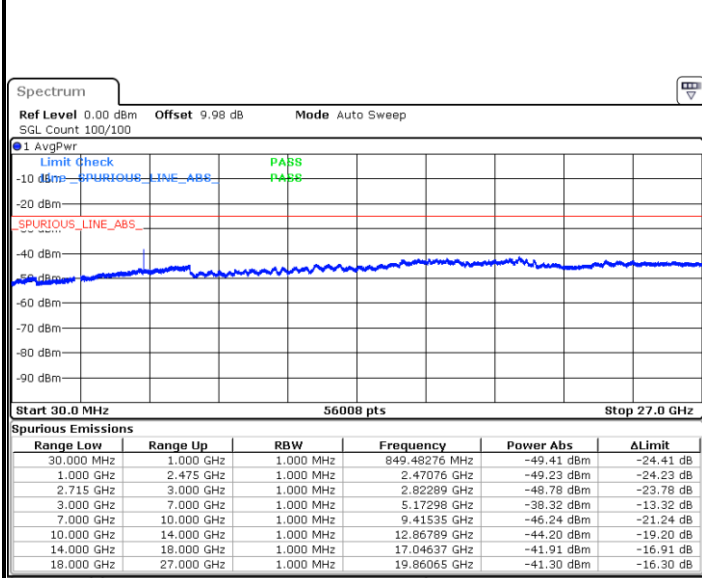

Date: 21.MAY.2020 20:12:26

Lowest Channel / 16QAM

Date: 21.MAY.2020 20:13:21

LTE Band 41 / 10MHz

Middle Channel / QPSK

Middle Channel / 16QAM

Date: 21.MAY.2020 20:14:16

Date: 21.MAY.2020 20:15:11

Highest Channel / QPSK

Highest Channel / 16QAM

Date: 21.MAY.2020 20:16:05

Date: 21.MAY.2020 20:17:00

LTE Band 41 / 15MHz

Lowest Channel / QPSK

Date: 21.MAY.2020 20:17:55

Lowest Channel / 16QAM

Date: 21.MAY.2020 20:18:50

Middle Channel / QPSK

Date: 21.MAY.2020 20:19:45

Middle Channel / 16QAM

Date: 21.MAY.2020 20:20:40

LTE Band 41 / 15MHz

Highest Channel / QPSK

Date: 21.MAY.2020 20:21:35

Highest Channel / 16QAM

Date: 21.MAY.2020 20:22:30

LTE Band 41 / 20MHz

Lowest Channel / QPSK

Date: 21.MAY.2020 20:23:25

Lowest Channel / 16QAM

Date: 21.MAY.2020 20:24:19

LTE Band 41 / 20MHz