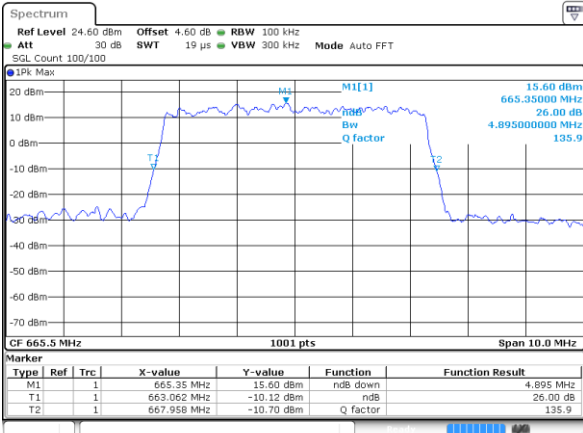

Highest Channel / 20MHz / QPSK

Date: 4 MAY 2020 15:31:34

Highest Channel / 20MHz / 16QAM

Date: 4 MAY 2020 15:41:42

LTE Band 71

Lowest Channel / 5MHz / 64QAM

Date: 4 MAY 2020 12:08:55

Lowest Channel / 10MHz / 64QAM

Date: 4 MAY 2020 12:41:50

Middle Channel / 5MHz / 64QAM

Date: 4 MAY 2020 11:43:59

Middle Channel / 10MHz / 64QAM

Date: 4 MAY 2020 12:24:14

Highest Channel / 5MHz / 64QAM

Date: 4 MAY 2020 12:22:24

Highest Channel / 10MHz / 64QAM