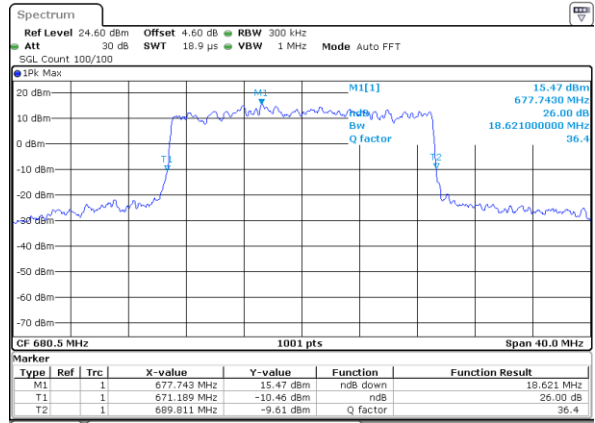

Date: 4 MAY 2020 14:06:07

Middle Channel / 15MHz / 16QAM

Date: 4 MAY 2020 14:06:33

Highest Channel / 15MHz / QPSK

Date: 4 MAY 2020 14:36:34

Highest Channel / 15MHz / 16QAM

Date: 4 MAY 2020 14:39:08

LTE Band 71

Lowest Channel / 20MHz / QPSK

Date: 4 MAY 2020 15:22:43

Lowest Channel / 20MHz / 16QAM

Date: 4 MAY 2020 15:24:30

Middle Channel / 20MHz / QPSK

Date: 4 MAY 2020 15:07:48

Middle Channel / 20MHz / 16QAM

Date: 4 MAY 2020 15:07:31

Highest Channel / 20MHz / QPSK

Date: 4 MAY 2020 15:31:34

Highest Channel / 20MHz / 16QAM

Date: 4 MAY 2020 15:41:42

LTE Band 71

Lowest Channel / 5MHz / 64QAM

Date: 4 MAY 2020 12:08:55

Lowest Channel / 10MHz / 64QAM