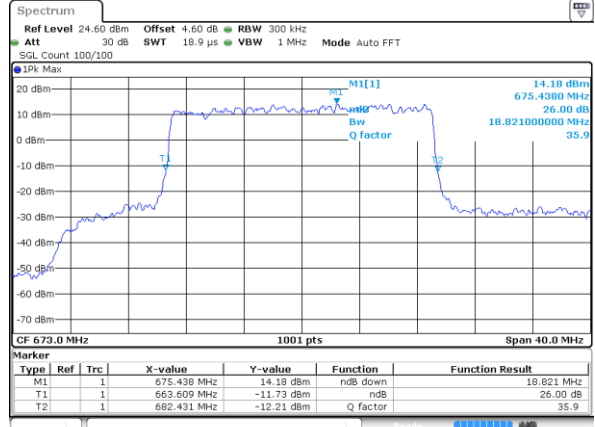

Date: 4 MAY 2020 12:46:34

LTE Band 71

Lowest Channel / 15MHz / 64QAM

Date: 4 MAY 2020 14:22:16

Lowest Channel / 20MHz / 64QAM

Date: 4 MAY 2020 15:25:59

Middle Channel / 15MHz / 64QAM

Date: 4 MAY 2020 14:06:53

Middle Channel / 20MHz / 64QAM

Date: 4 MAY 2020 15:07:08

Highest Channel / 15MHz / 64QAM

Date: 4 MAY 2020 14:40:03

Highest Channel / 20MHz / 64QAM

Date: 4 MAY 2020 15:43:44

Occupied Bandwidth

Mode	LTE Band 71 : 99%OBW(MHz)											
BW	1.4MHz		3MHz		5MHz		10MHz		15MHz		20MHz	
Mod.	QPSK	16QAM	QPSK	16QAM	QPSK	16QAM	QPSK	16QAM	QPSK	16QAM	QPSK	16QAM
Lowest CH	-	-	-	-	4.49	4.49	8.99	9.01	13.43	13.40	17.90	17.82
Middle CH	-	-	-	-	4.46	4.48	9.07	9.05	13.52	13.37	17.86	17.90
Highest CH	-	-	-	-	4.49	4.50	9.05	9.03	13.40	13.40	17.82	17.94
Mode	LTE Band 71 : 99%OBW(MHz)											
BW	1.4MHz		3MHz		5MHz		10MHz		15MHz		20MHz	
Mod.	64QAM		64QAM		64QAM		64QAM		64QAM		64QAM	
Lowest CH	-	-	-	-	4.49	-	9.03	-	13.49	-	17.82	-
Middle CH	-	-	-	-	4.49	-	9.03	-	13.40	-	17.86	-
Highest CH	-	-	-	-	4.48	-	8.99	-	13.40	-	17.82	-