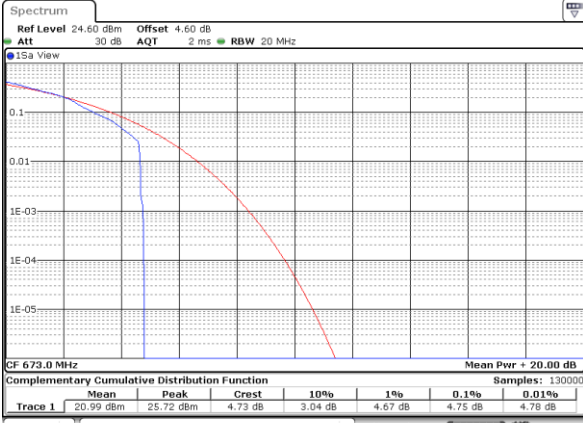

Lowest Channel / Full RB

Date: 4 MAY 2020 15:24:14

Middle Channel / 1RB

Date: 4 MAY 2020 15:29:57

Middle Channel / Full RB

Date: 4 MAY 2020 15:30:42

Highest Channel / 1RB

Date: 4 MAY 2020 15:51:07

Highest Channel / Full RB

Date: 4 MAY 2020 15:41:29

LTE Band 71 / 20MHz / 64QAM

Lowest Channel / 1RB

Date: 4 MAY 2020 15:28:59

Lowest Channel / Full RB

Date: 4 MAY 2020 15:25:47

Middle Channel / 1RB

Date: 4 MAY 2020 15:30:07

Middle Channel / Full RB

Date: 4 MAY 2020 15:30:29

Highest Channel / 1RB

Date: 4 MAY 2020 15:50:37

Highest Channel / Full RB

Date: 4 MAY 2020 15:43:32

26dB Bandwidth