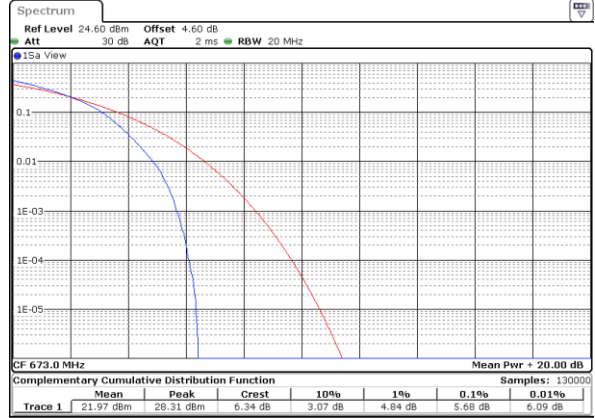

Date: 4 MAY 2020 15:31:02

Highest Channel / 1RB

Date: 4 MAY 2020 15:51:35

Highest Channel / Full RB

Date: 4 MAY 2020 15:31:20

LTE Band 71 / 20MHz / 16QAM

Lowest Channel / 1RB

Date: 4 MAY 2020 15:29:12

Lowest Channel / Full RB

Date: 4 MAY 2020 15:24:14

Middle Channel / 1RB

Date: 4 MAY 2020 15:29:57

Middle Channel / Full RB

Date: 4 MAY 2020 15:30:42

Highest Channel / 1RB

Date: 4 MAY 2020 15:51:07