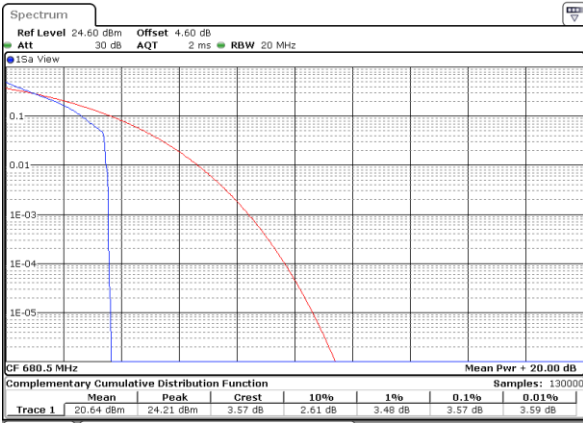

LTE Band 71 / 20MHz / QPSK

Lowest Channel / 1RB

Date: 4 MAY 2020 15:29:25

Lowest Channel / Full RB

Date: 4 MAY 2020 15:22:30

Middle Channel / 1RB

Date: 4 MAY 2020 15:29:44

Middle Channel / Full RB

Date: 4 MAY 2020 15:31:02

Highest Channel / 1RB

Date: 4 MAY 2020 15:51:35

Highest Channel / Full RB

Date: 4 MAY 2020 15:31:20

LTE Band 71 / 20MHz / 16QAM

Lowest Channel / 1RB

Date: 4 MAY 2020 15:29:12