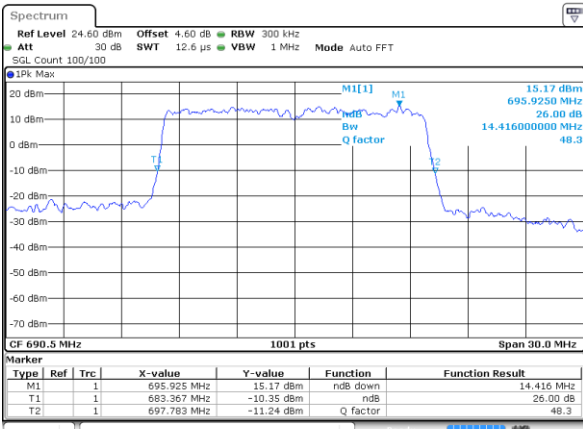

Date: 4 MAY 2020 12:46:34

LTE Band 71

Lowest Channel / 15MHz / 64QAM

Date: 4 MAY 2020 14:22:16

Lowest Channel / 20MHz / 64QAM

Date: 4 MAY 2020 15:25:59

Middle Channel / 15MHz / 64QAM

Date: 4 MAY 2020 14:06:53

Middle Channel / 20MHz / 64QAM

Date: 4 MAY 2020 15:07:08

Highest Channel / 15MHz / 64QAM

Date: 4 MAY 2020 14:40:03

Highest Channel / 20MHz / 64QAM

Date: 4 MAY 2020 15:43:44

Occupied Bandwidth

Mode	LTE Band 71 : 99%OBW(MHz)											
BW	1.4MHz		3MHz		5MHz		10MHz		15MHz		20MHz	
Mod.	QPSK	16QAM	QPSK	16QAM	QPSK	16QAM	QPSK	16QAM	QPSK	16QAM	QPSK	16QAM
Lowest CH	-	-	-	-	4.49	4.49	8.99	9.01	13.43	13.40	17.90	17.82
Middle CH	-	-	-	-	4.46	4.48	9.07	9.05	13.52	13.37	17.86	17.90
Highest CH	-	-	-	-	4.49	4.50	9.05	9.03	13.40	13.40	17.82	17.94
Mode	LTE Band 71 : 99%OBW(MHz)											
BW	1.4MHz		3MHz		5MHz		10MHz		15MHz		20MHz	
Mod.	64QAM		64QAM		64QAM		64QAM		64QAM		64QAM	
Lowest CH	-	-	-	-	4.49	-	9.03	-	13.49	-	17.82	-
Middle CH	-	-	-	-	4.49	-	9.03	-	13.40	-	17.86	-
Highest CH	-	-	-	-	4.48	-	8.99	-	13.40	-	17.82	-