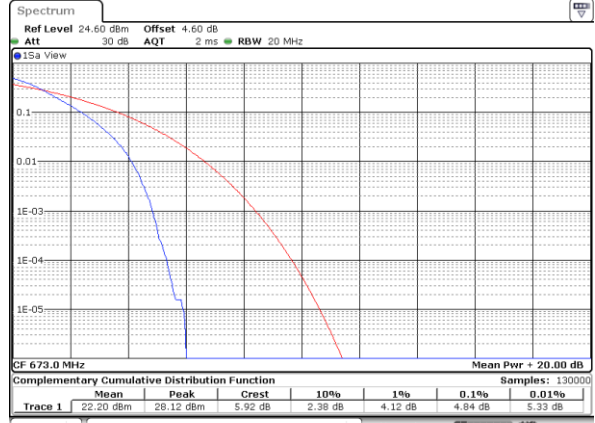

Note:

1. Normal Voltage =3.8 V. ; Battery End Point (BEP) =3.4 V. ; Maximum Voltage =4.4 V.
2. Note: The frequency fundamental emissions stay within the authorized frequency block.

LTE Band 71

Peak-to-Average Ratio

Mode	LTE Band 71 / 20MHz				
Mod.	QPSK		16QAM		Limit: 13dB
RB Size	1RB	Full RB	1RB	Full RB	Result
Lowest CH	3.51	4.84	5.10	5.68	PASS
Middle CH	3.57	4.78	4.55	5.83	
Highest CH	3.59	4.81	5.39	5.77	
Mode	LTE Band 71 / 20MHz				
Mod.	64QAM				Limit: 13dB
RB Size	1RB	Full RB			Result
Lowest CH	4.75	5.71	-	-	PASS
Middle CH	4.72	5.74	-	-	
Highest CH	5.39	5.74	-	-	

LTE Band 71 / 20MHz / QPSK

Lowest Channel / 1RB

Date: 4 MAY 2020 15:29:25

Lowest Channel / Full RB

Date: 4 MAY 2020 15:22:30

Middle Channel / 1RB

Date: 4 MAY 2020 15:29:44

Middle Channel / Full RB