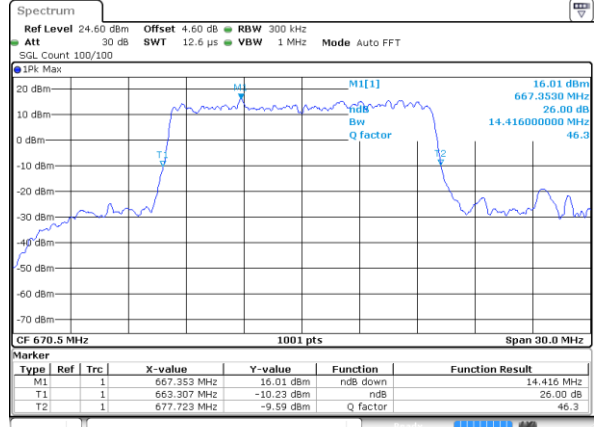

Highest Channel / 10MHz / 16QAM

Date: 4 MAY 2020 12:48:05

LTE Band 71

Lowest Channel / 15MHz / QPSK

Date: 4 MAY 2020 14:34:26

Lowest Channel / 15MHz / 16QAM

Date: 4 MAY 2020 14:20:02

Middle Channel / 15MHz / QPSK

Date: 4 MAY 2020 14:06:07

Middle Channel / 15MHz / 16QAM

Date: 4 MAY 2020 14:06:33

Highest Channel / 15MHz / QPSK

Date: 4 MAY 2020 14:36:34

Highest Channel / 15MHz / 16QAM

Date: 4 MAY 2020 14:39:08

LTE Band 71