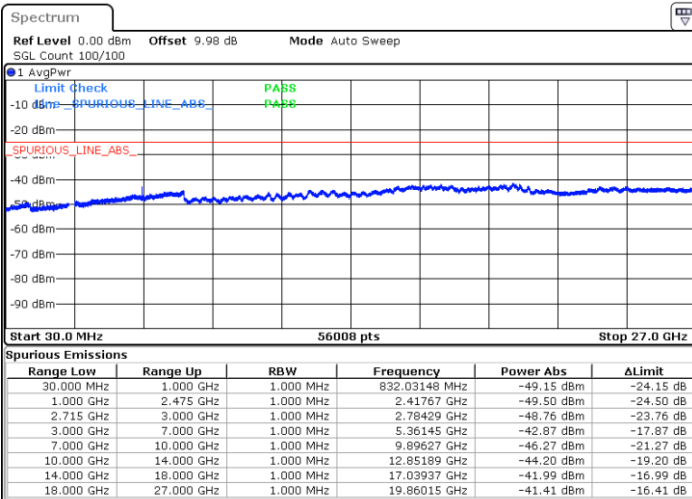

Date: 21.MAY.2020 20:12:26

Lowest Channel / 16QAM

Date: 21.MAY.2020 20:13:21

LTE Band 41 / 10MHz

Middle Channel / QPSK

Middle Channel / 16QAM

Date: 21.MAY.2020 20:14:16

Date: 21.MAY.2020 20:15:11

Highest Channel / QPSK

Highest Channel / 16QAM

Date: 21.MAY.2020 20:16:05

Date: 21.MAY.2020 20:17:00

LTE Band 41 / 15MHz

Lowest Channel / QPSK

Date: 21.MAY.2020 20:17:55

Lowest Channel / 16QAM