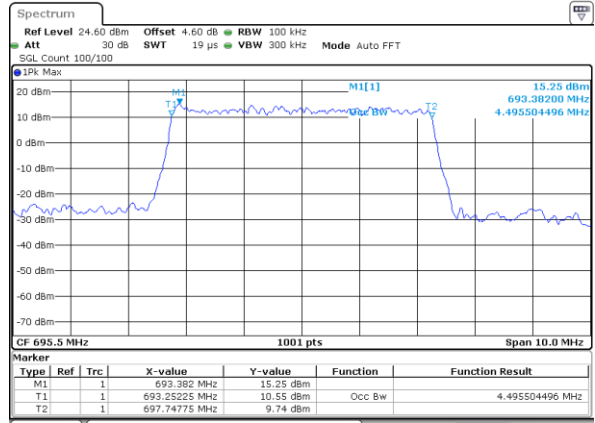

LTE Band 71

Lowest Channel / 5MHz / QPSK

Date: 4 MAY 2020 12:09:13

Lowest Channel / 5MHz / 16QAM

Date: 4 MAY 2020 12:08:04

Middle Channel / 5MHz / QPSK

Date: 4 MAY 2020 11:38:54

Middle Channel / 5MHz / 16QAM

Date: 4 MAY 2020 11:39:20

Highest Channel / 5MHz / QPSK

Date: 4 MAY 2020 12:20:03

Highest Channel / 5MHz / 16QAM

Date: 4 MAY 2020 12:21:08

LTE Band 71

Lowest Channel / 10MHz / QPSK

Date: 4 MAY 2020 12:36:36