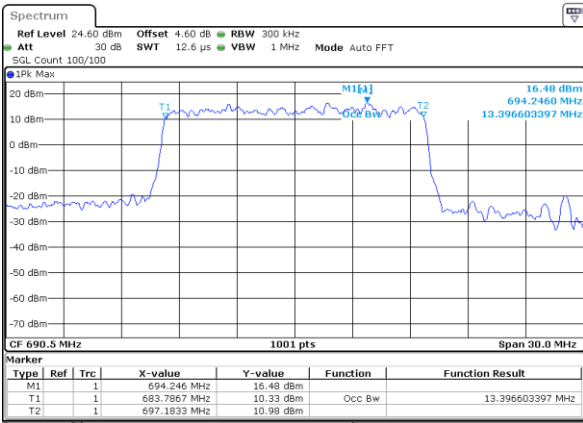

Date: 4 MAY 2020 11:39:20

Highest Channel / 5MHz / QPSK

Date: 4 MAY 2020 12:20:03

Highest Channel / 5MHz / 16QAM

Date: 4 MAY 2020 12:21:08

LTE Band 71

Lowest Channel / 10MHz / QPSK

Date: 4 MAY 2020 12:36:36

Highest Channel / 10MHz / 16QAM

Date: 4 MAY 2020 12:47:57

LTE Band 71

Lowest Channel / 15MHz / QPSK

Date: 4 MAY 2020 14:34:20

Lowest Channel / 15MHz / 16QAM

Date: 4 MAY 2020 14:19:43

Middle Channel / 15MHz / QPSK

Date: 4 MAY 2020 14:05:29

Middle Channel / 15MHz / 16QAM

Date: 4 MAY 2020 14:06:26

Highest Channel / 15MHz / QPSK

Date: 4 MAY 2020 14:36:27

Highest Channel / 15MHz / 16QAM

Date: 4 MAY 2020 14:39:02