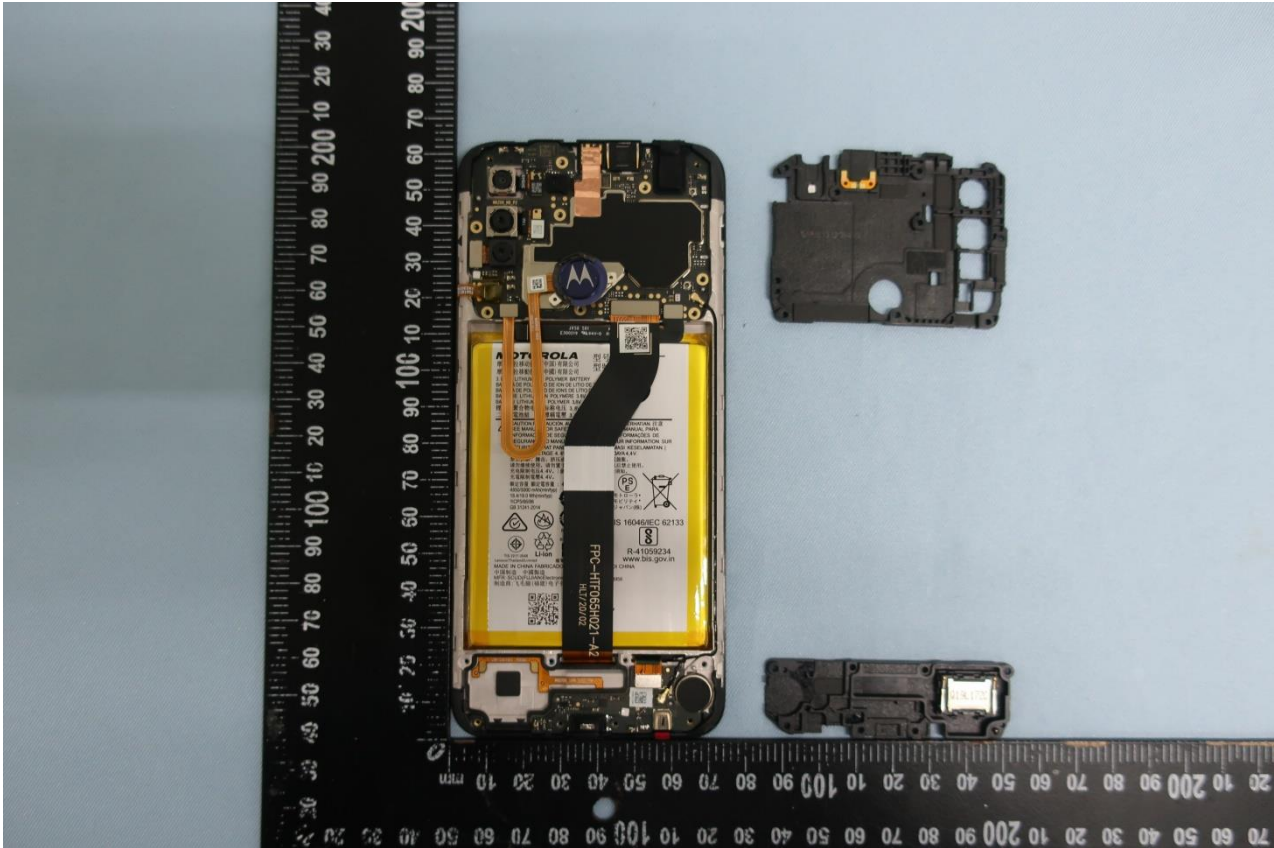

### 3. Internal Photograph of EUT

Brand Name: Motorola / Model Name: XT2055-4

Brand Name: Motorola / Model Name: XT2055-4

Brand Name: Motorola / Model Name: XT2055-4

Brand Name: Motorola / Model Name: XT2055-4

Brand Name: Motorola / Model Name: XT2055-4

Brand Name: Motorola / Model Name: XT2055-4

Brand Name: Motorola / Model Name: XT2055-4

Brand Name: Motorola / Model Name: XT2055-4

Brand Name: Motorola / Model Name: XT2055-4