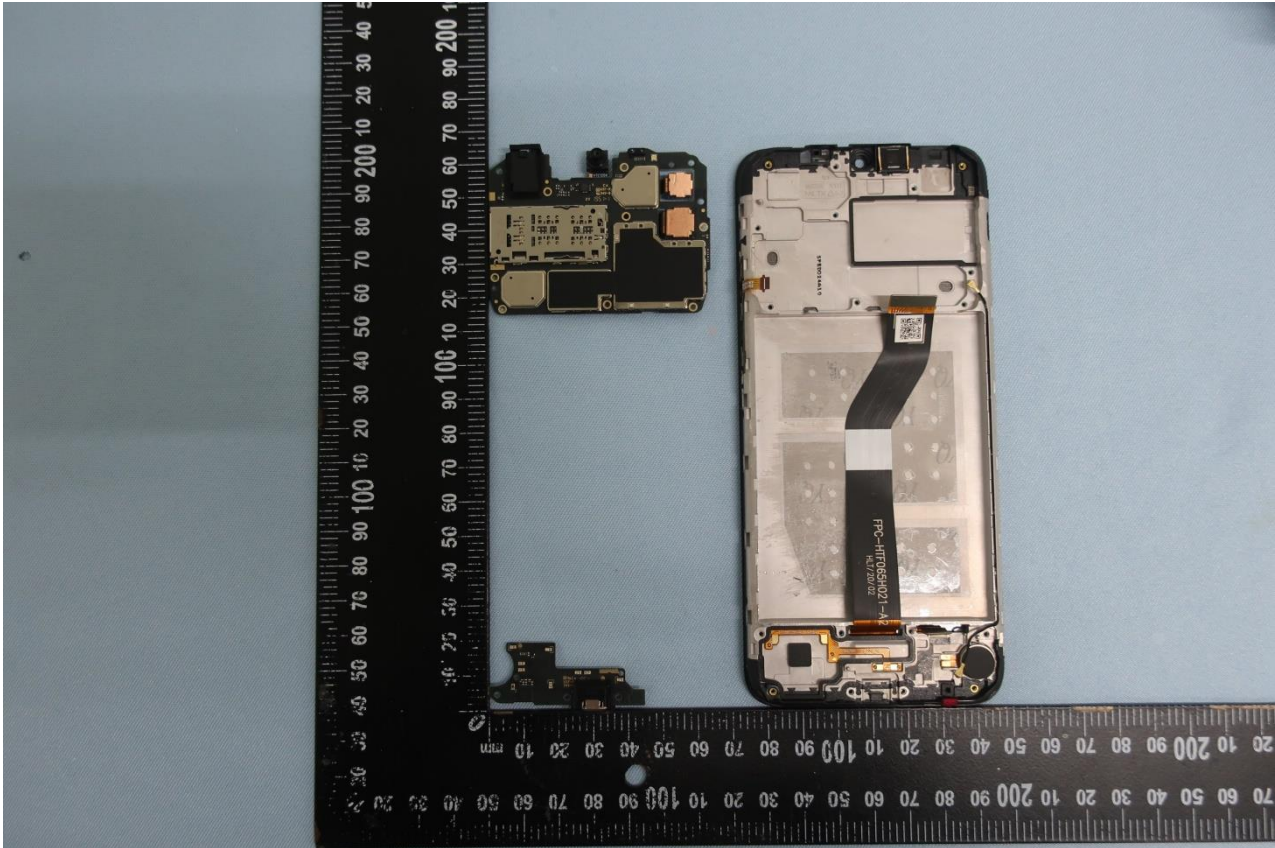

### 3. Internal Photograph of EUT

Brand Name: Motorola / Model Name: XT2055-4

Brand Name: Motorola / Model Name: XT2055-4

Brand Name: Motorola / Model Name: XT2055-4

Brand Name: Motorola / Model Name: XT2055-4

Brand Name: Motorola / Model Name: XT2055-4

Brand Name: Motorola / Model Name: XT2055-4

Brand Name: Motorola / Model Name: XT2055-4

Brand Name: Motorola / Model Name: XT2055-4

Brand Name: Motorola / Model Name: XT2055-4