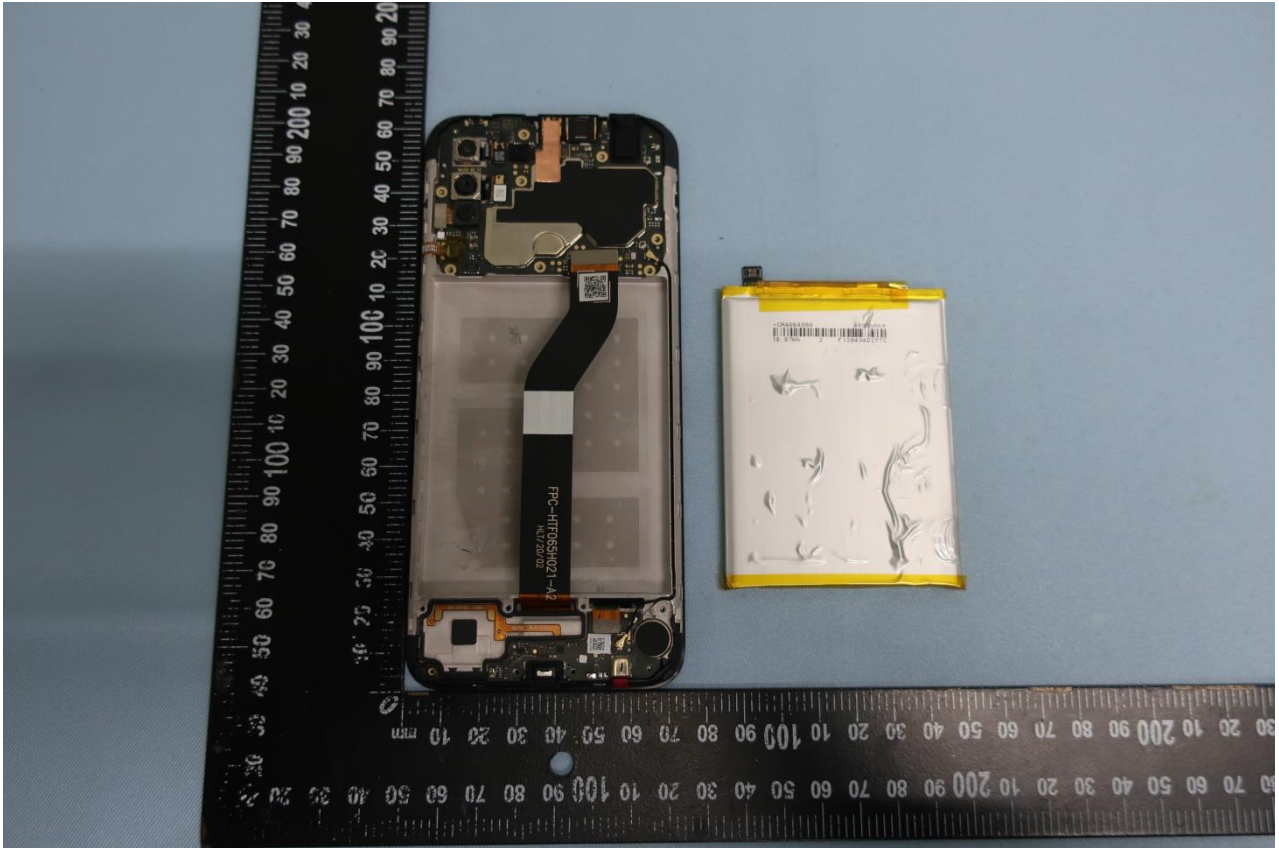

### 3. Internal Photograph of EUT

Brand Name: Motorola / Model Name: XT2055-4

Brand Name: Motorola / Model Name: XT2055-4

Brand Name: Motorola / Model Name: XT2055-4

Brand Name: Motorola / Model Name: XT2055-4

Brand Name: Motorola / Model Name: XT2055-4

Brand Name: Motorola / Model Name: XT2055-4

Brand Name: Motorola / Model Name: XT2055-4

Brand Name: Motorola / Model Name: XT2055-4

Brand Name: Motorola / Model Name: XT2055-4