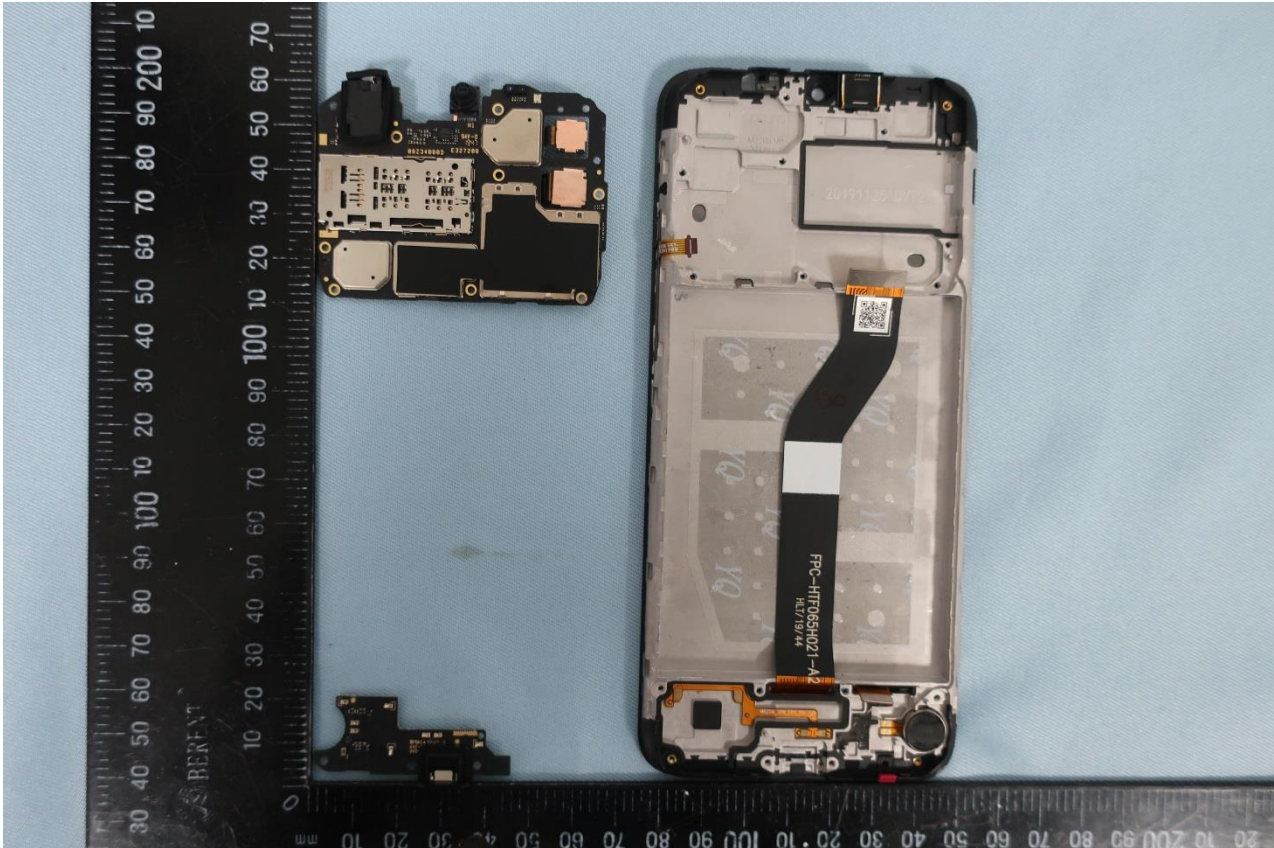

### 3. Internal Photograph of EUT

Brand Name: Motorola / Model Name: XT2055-1

Brand Name: Motorola / Model Name: XT2055-1

Brand Name: Motorola / Model Name: XT2055-1

Brand Name: Motorola / Model Name: XT2055-1

Brand Name: Motorola / Model Name: XT2055-1

Brand Name: Motorola / Model Name: XT2055-1

Brand Name: Motorola / Model Name: XT2055-1

Brand Name: Motorola / Model Name: XT2055-1

Brand Name: Motorola / Model Name: XT2055-1