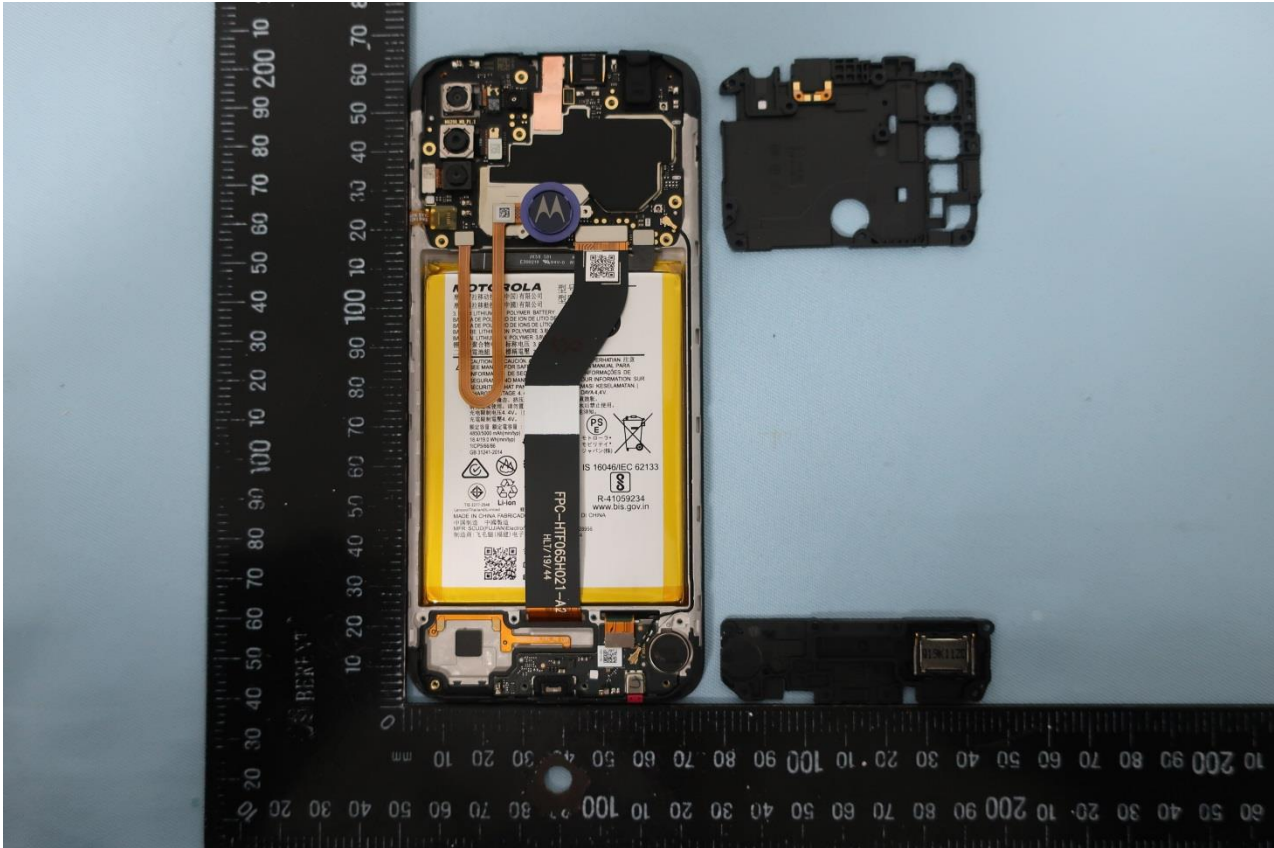

### 3. Internal Photograph of EUT

Brand Name: Motorola / Model Name: XT2055-1

Brand Name: Motorola / Model Name: XT2055-1

Brand Name: Motorola / Model Name: XT2055-1

Brand Name: Motorola / Model Name: XT2055-1

Brand Name: Motorola / Model Name: XT2055-1

Brand Name: Motorola / Model Name: XT2055-1

Brand Name: Motorola / Model Name: XT2055-1

Brand Name: Motorola / Model Name: XT2055-1

Brand Name: Motorola / Model Name: XT2055-1