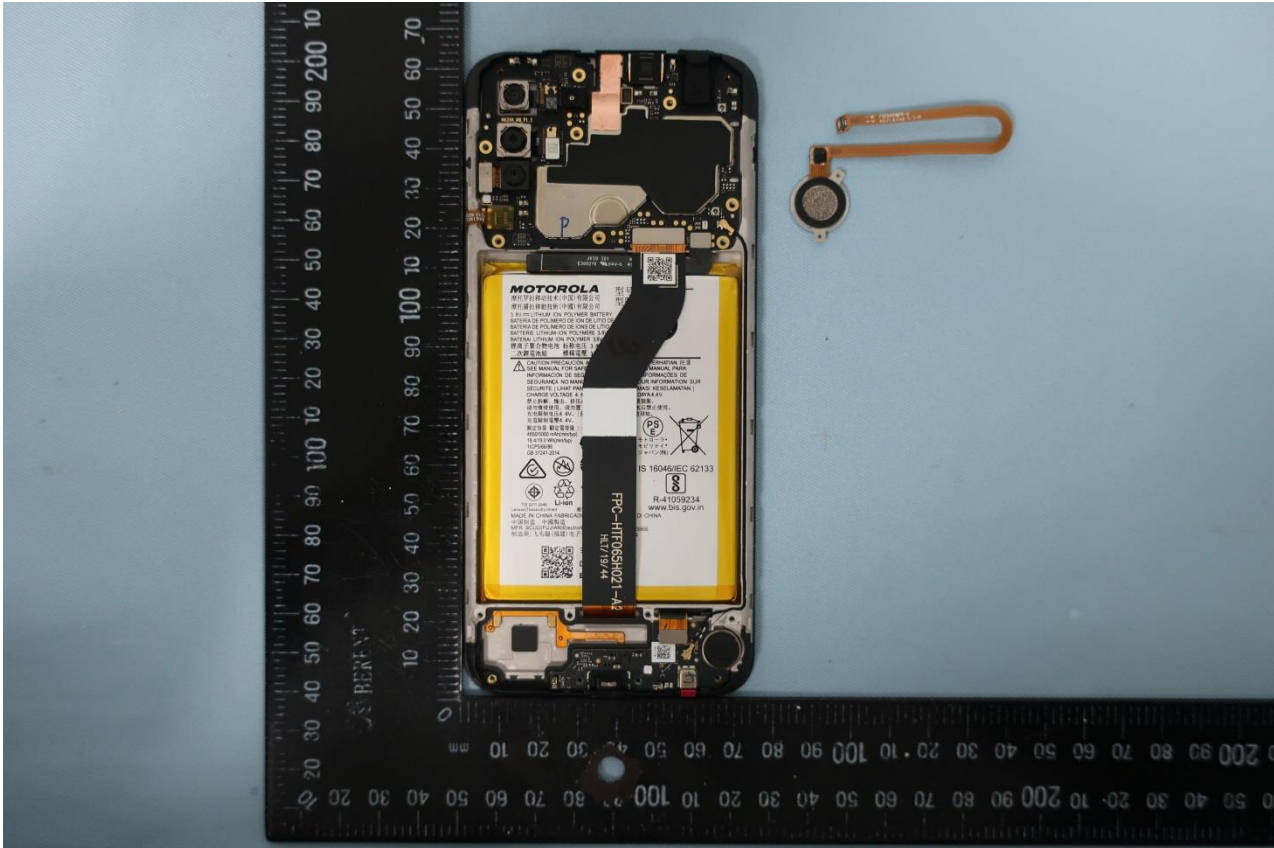

### 3. Internal Photograph of EUT

Brand Name: Motorola / Model Name: XT2055-1

Brand Name: Motorola / Model Name: XT2055-1

Brand Name: Motorola / Model Name: XT2055-1

Brand Name: Motorola / Model Name: XT2055-1

Brand Name: Motorola / Model Name: XT2055-1

Brand Name: Motorola / Model Name: XT2055-1

Brand Name: Motorola / Model Name: XT2055-1

Brand Name: Motorola / Model Name: XT2055-1

Brand Name: Motorola / Model Name: XT2055-1