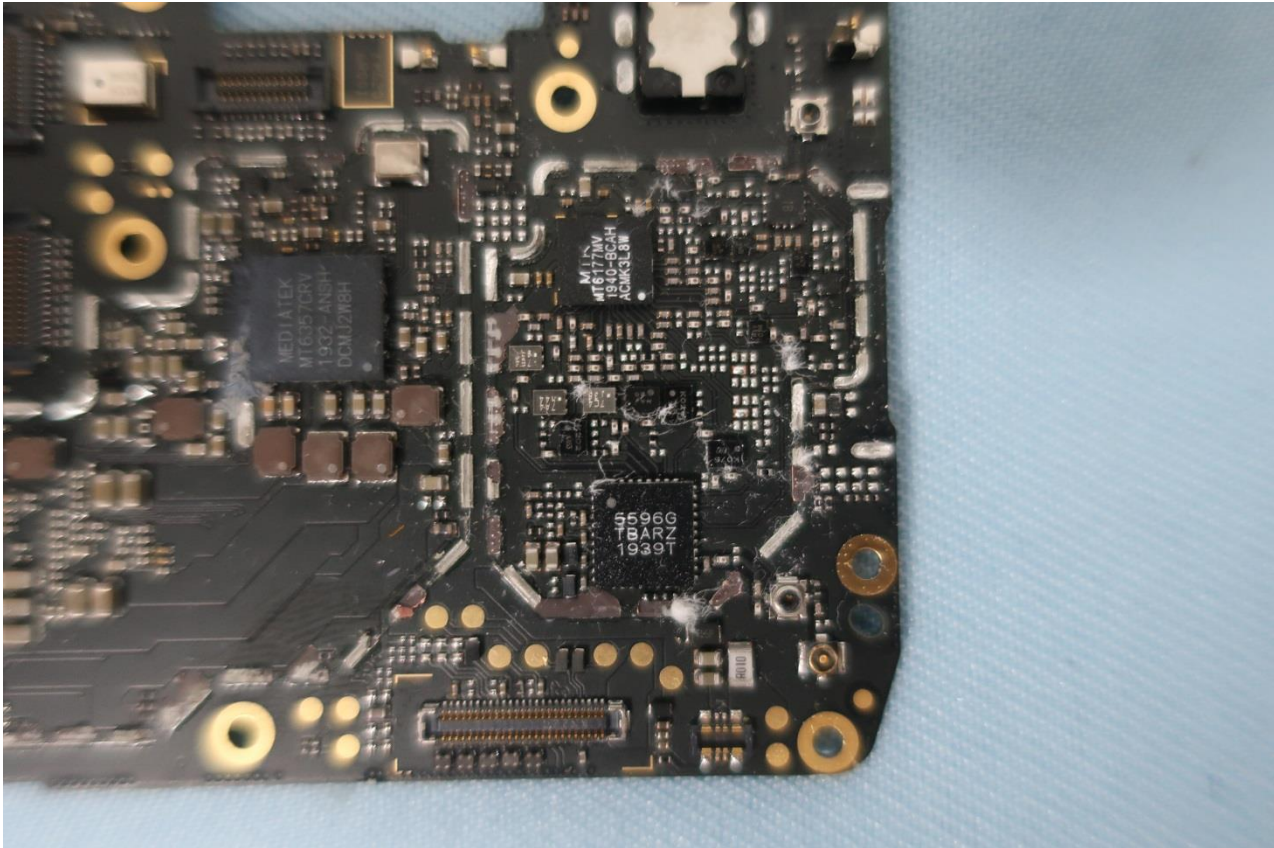

**Brand Name: Motorola / Model Name: XT2055-1**

Brand Name: Motorola / Model Name: XT2055-1

Sample 2 (2<sup>nd</sup> source Dual SIM card)

Brand Name: Motorola / Model Name: XT2055-1

Brand Name: Motorola / Model Name: XT2055-1

Brand Name: Motorola / Model Name: XT2055-1

Brand Name: Motorola / Model Name: XT2055-1

Brand Name: Motorola / Model Name: XT2055-1

Brand Name: Motorola / Model Name: XT2055-1

Brand Name: Motorola / Model Name: XT2055-1