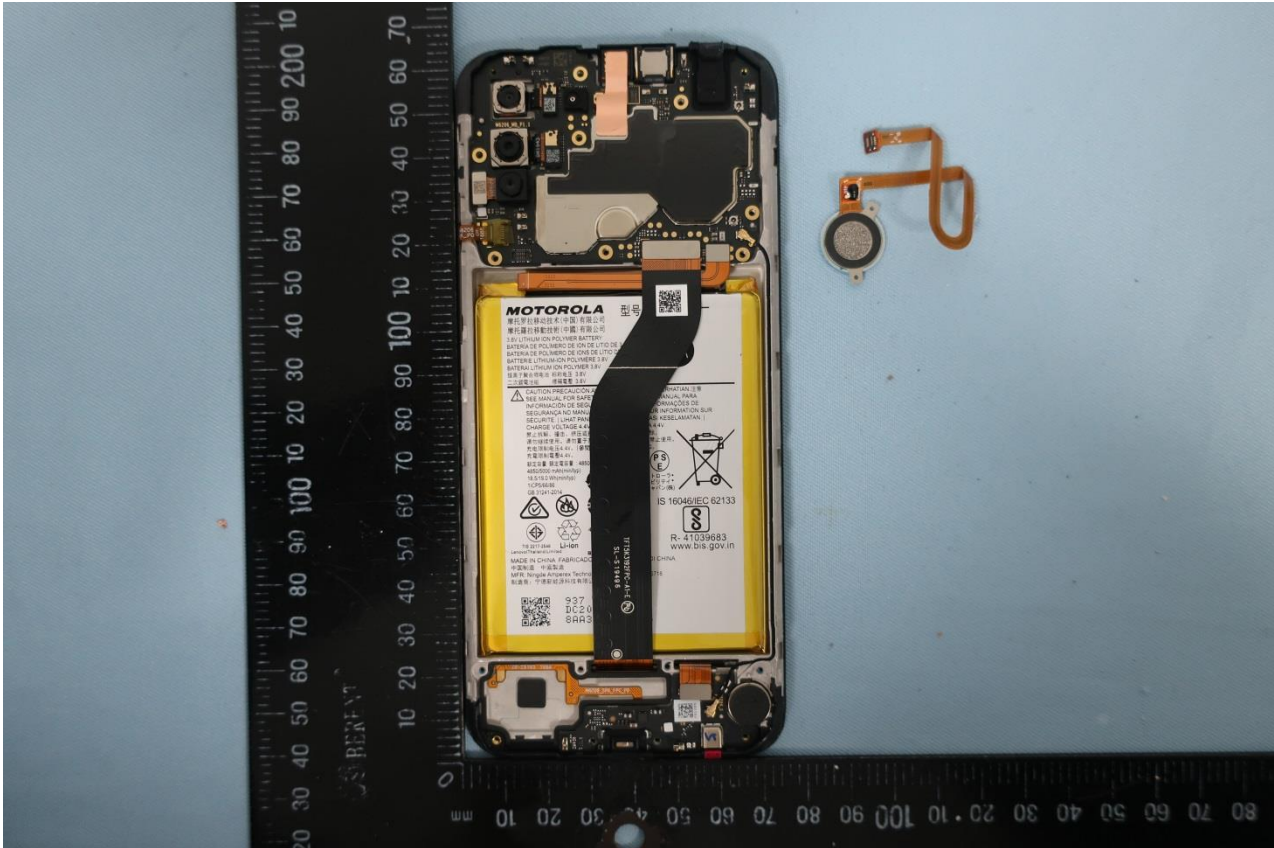

**Brand Name: Motorola / Model Name: XT2055-1**

Brand Name: Motorola / Model Name: XT2055-1

Sample 2 (2<sup>nd</sup> source Dual SIM card)

Brand Name: Motorola / Model Name: XT2055-1

Brand Name: Motorola / Model Name: XT2055-1

Brand Name: Motorola / Model Name: XT2055-1

Brand Name: Motorola / Model Name: XT2055-1

Brand Name: Motorola / Model Name: XT2055-1

Brand Name: Motorola / Model Name: XT2055-1

Brand Name: Motorola / Model Name: XT2055-1