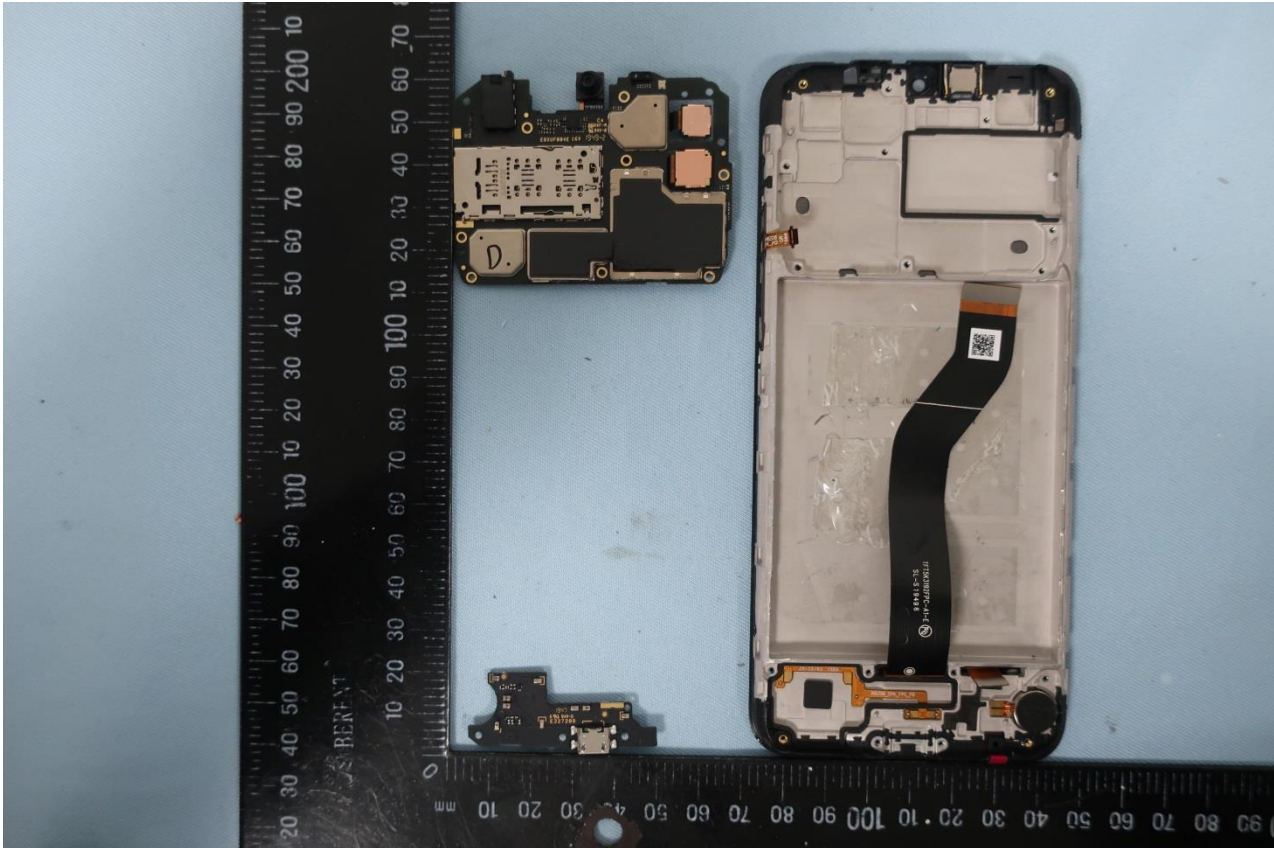

**Brand Name: Motorola / Model Name: XT2055-1**

Brand Name: Motorola / Model Name: XT2055-1

Sample 2 (2<sup>nd</sup> source Dual SIM card)

Brand Name: Motorola / Model Name: XT2055-1

Brand Name: Motorola / Model Name: XT2055-1

Brand Name: Motorola / Model Name: XT2055-1

Brand Name: Motorola / Model Name: XT2055-1

Brand Name: Motorola / Model Name: XT2055-1

Brand Name: Motorola / Model Name: XT2055-1

Brand Name: Motorola / Model Name: XT2055-1