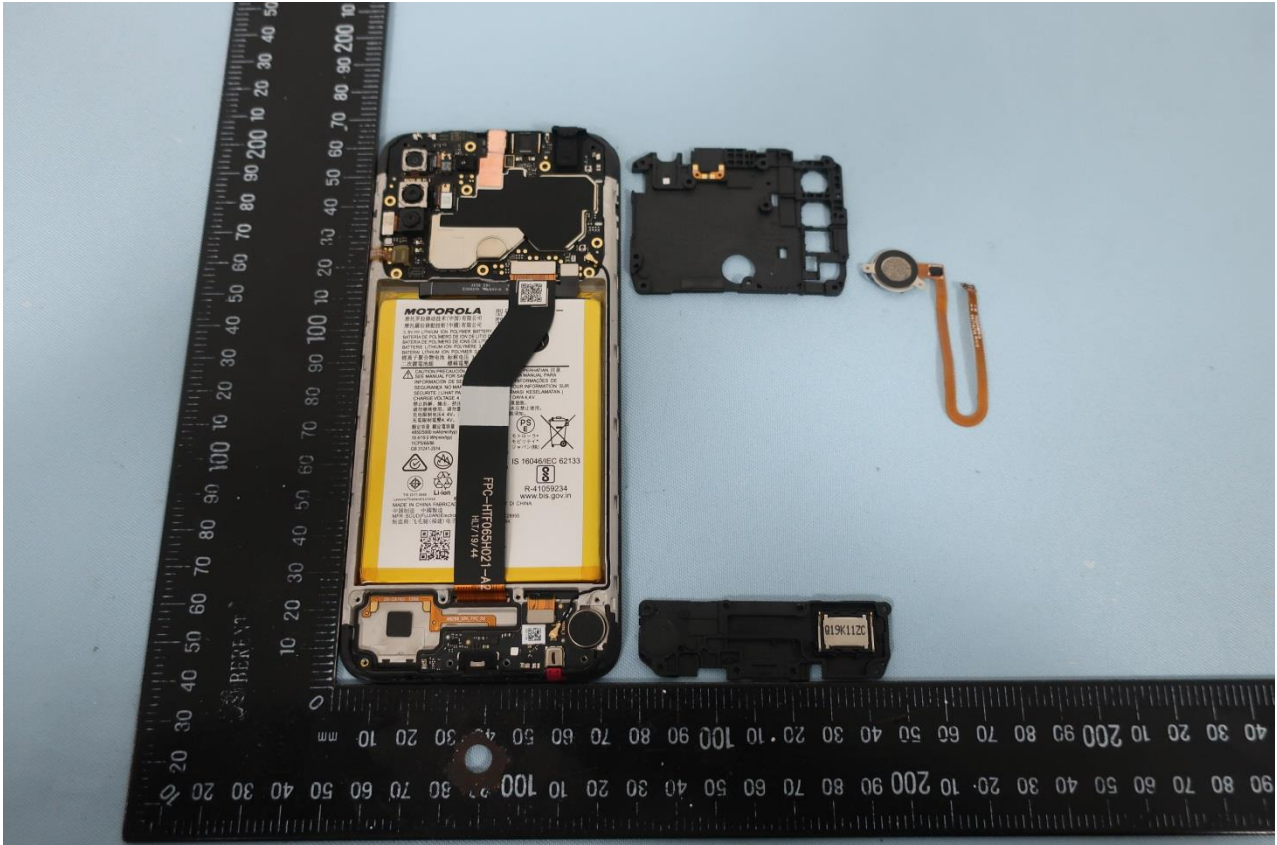

Brand Name: Motorola / Model Name: XT2055-2

Sample 1 (1st source Dual SIM card)

Brand Name: Motorola / Model Name: XT2055-2

Brand Name: Motorola / Model Name: XT2055-2

Brand Name: Motorola / Model Name: XT2055-2

Brand Name: Motorola / Model Name: XT2055-2

Brand Name: Motorola / Model Name: XT2055-2