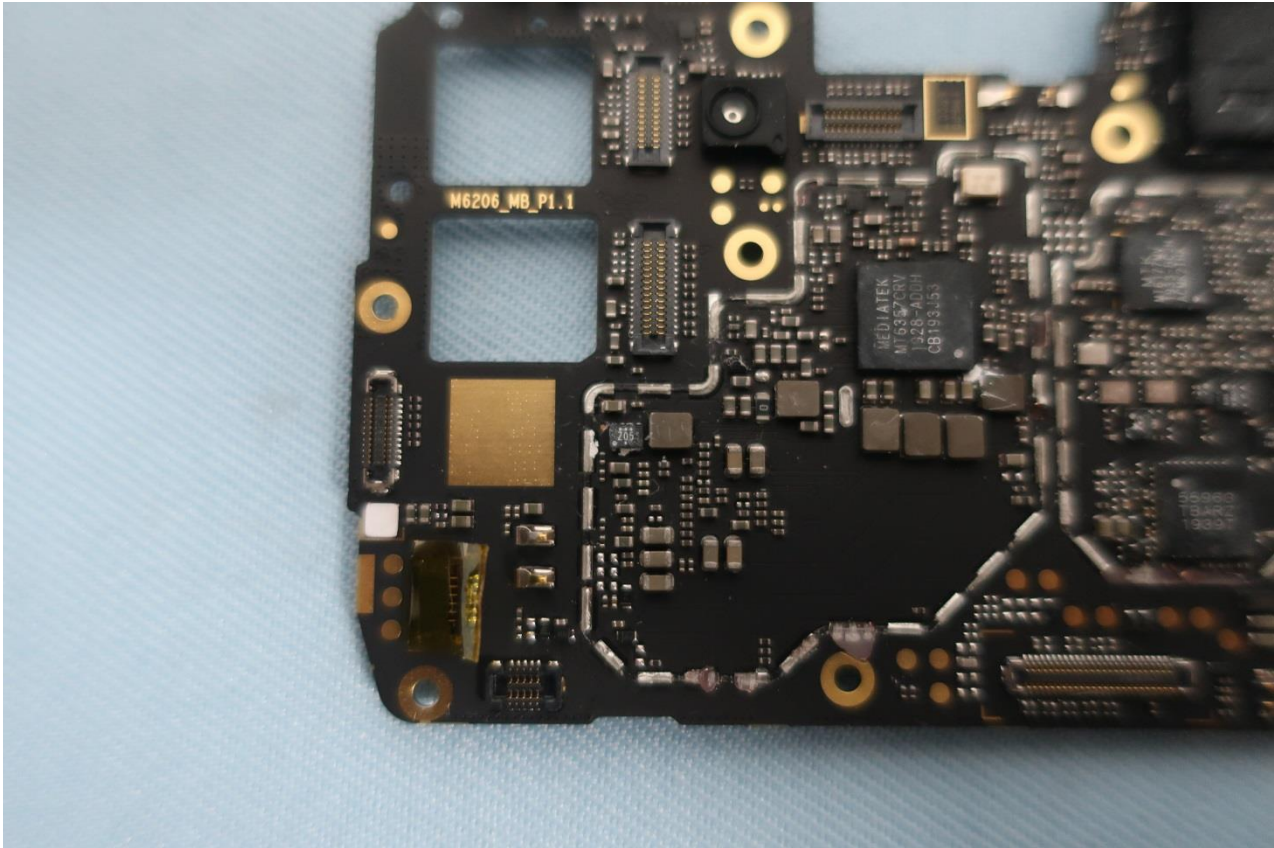

3. Internal Photograph of EUT

Brand Name: Motorola / Model Name: XT2055-2

Brand Name: Motorola / Model Name: XT2055-2

Brand Name: Motorola / Model Name: XT2055-2

Brand Name: Motorola / Model Name: XT2055-2

Brand Name: Motorola / Model Name: XT2055-2

Brand Name: Motorola / Model Name: XT2055-2

Brand Name: Motorola / Model Name: XT2055-2

Brand Name: Motorola / Model Name: XT2055-2

Brand Name: Motorola / Model Name: XT2055-2