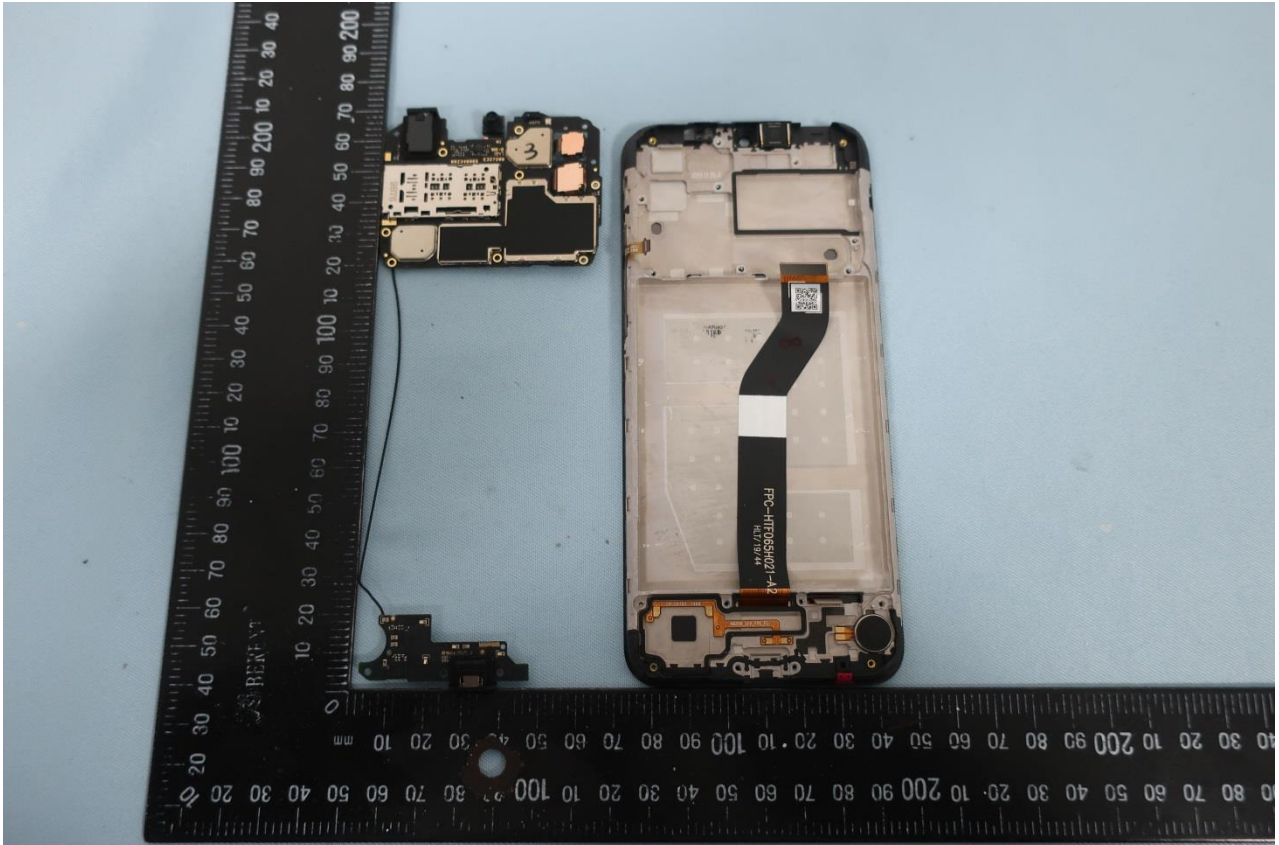

3. Internal Photograph of EUT

Brand Name: Motorola / Model Name: XT2055-2

Brand Name: Motorola / Model Name: XT2055-2

Brand Name: Motorola / Model Name: XT2055-2

Brand Name: Motorola / Model Name: XT2055-2

Brand Name: Motorola / Model Name: XT2055-2

Brand Name: Motorola / Model Name: XT2055-2

Brand Name: Motorola / Model Name: XT2055-2

Brand Name: Motorola / Model Name: XT2055-2

Brand Name: Motorola / Model Name: XT2055-2