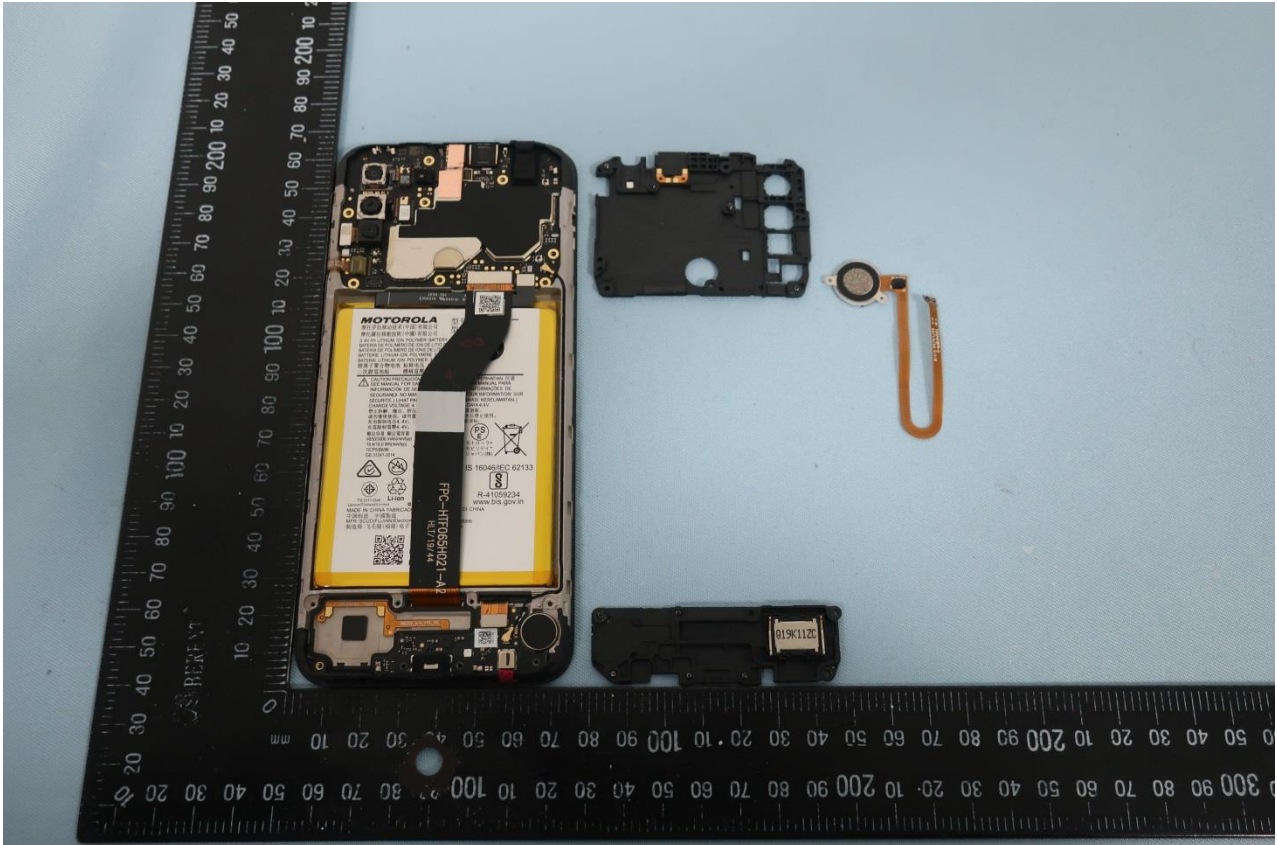

3. Internal Photograph of EUT

Brand Name: Motorola / Model Name: XT2055-2

Brand Name: Motorola / Model Name: XT2055-2

Brand Name: Motorola / Model Name: XT2055-2

Brand Name: Motorola / Model Name: XT2055-2

Brand Name: Motorola / Model Name: XT2055-2

Brand Name: Motorola / Model Name: XT2055-2

Brand Name: Motorola / Model Name: XT2055-2

Brand Name: Motorola / Model Name: XT2055-2

Brand Name: Motorola / Model Name: XT2055-2