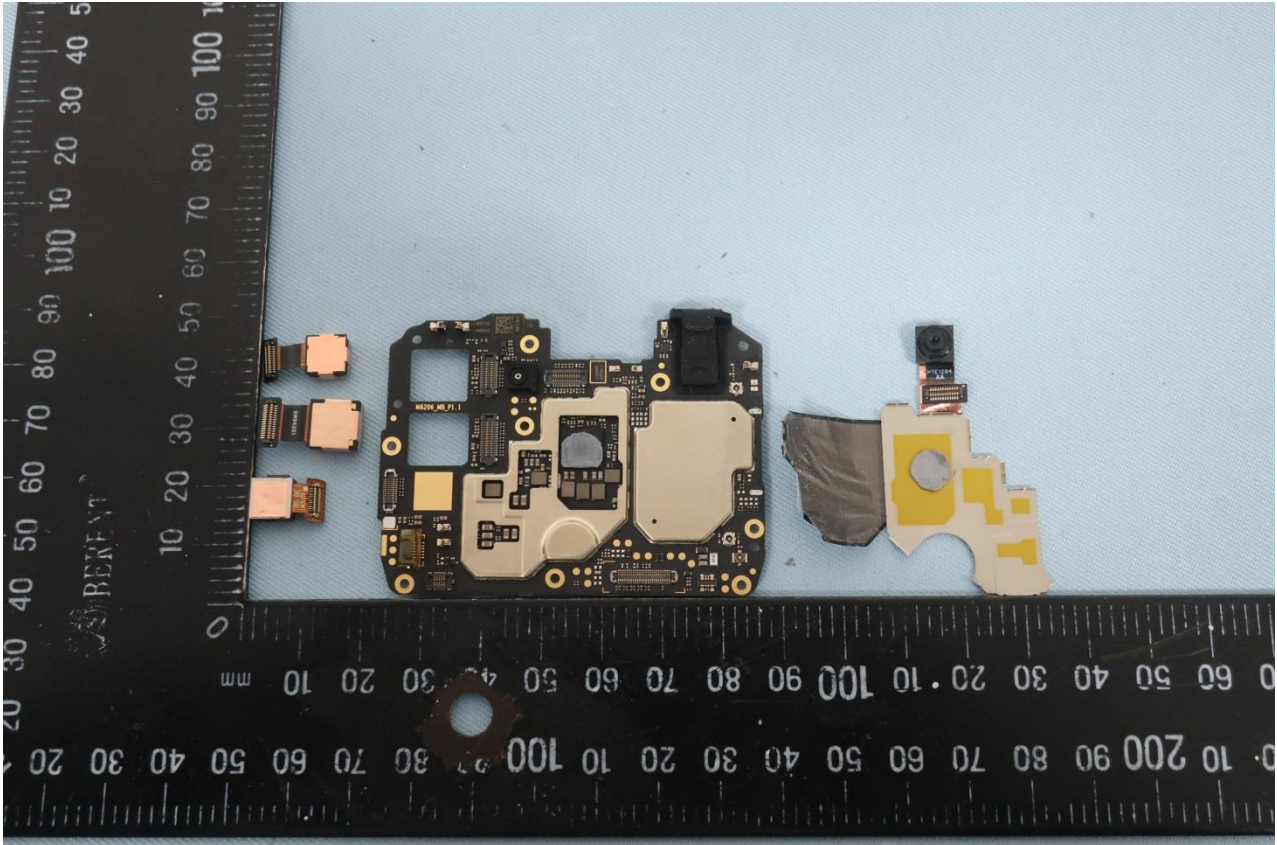

3. Internal Photograph of EUT

Brand Name: Motorola / Model Name: XT2055-2

Brand Name: Motorola / Model Name: XT2055-2

Brand Name: Motorola / Model Name: XT2055-2

Brand Name: Motorola / Model Name: XT2055-2

Brand Name: Motorola / Model Name: XT2055-2

Brand Name: Motorola / Model Name: XT2055-2

Brand Name: Motorola / Model Name: XT2055-2

Brand Name: Motorola / Model Name: XT2055-2

Brand Name: Motorola / Model Name: XT2055-2