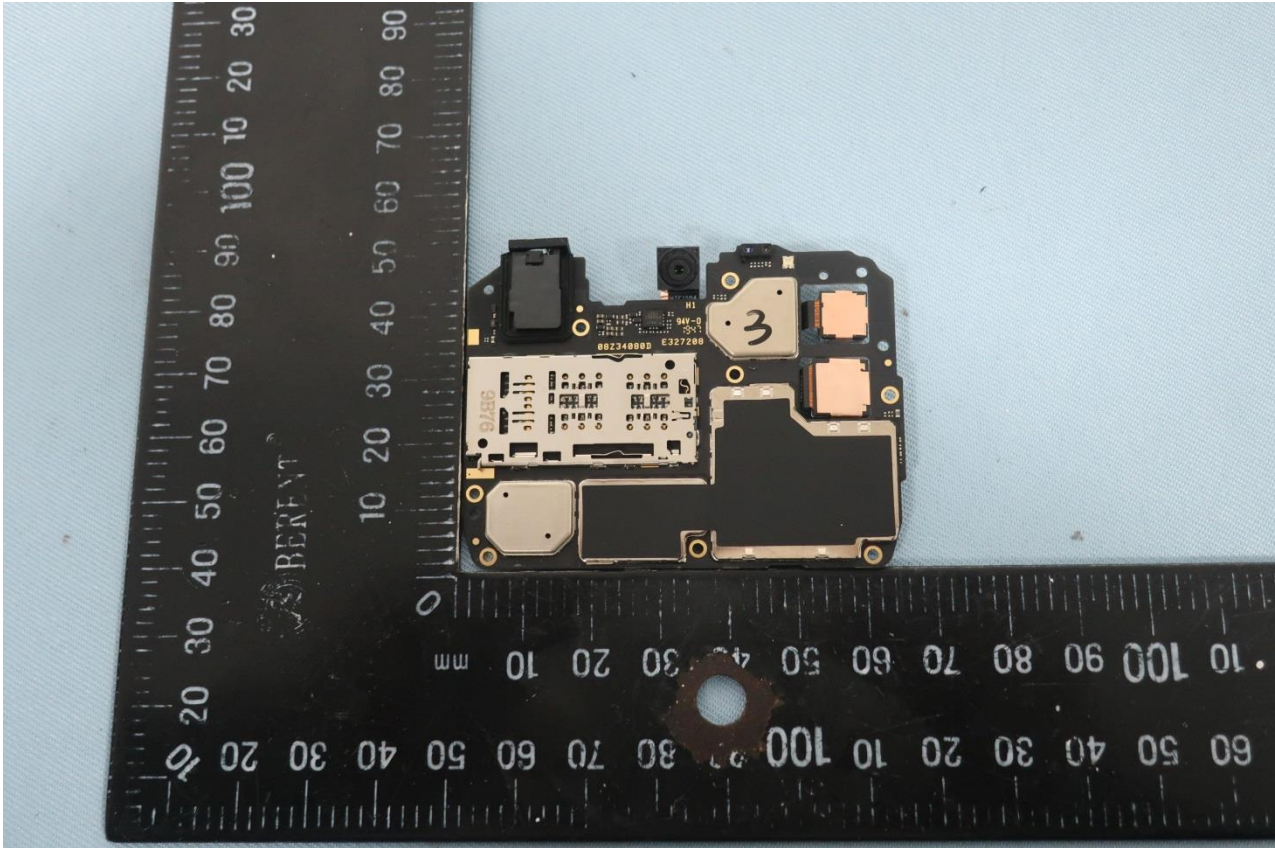

3. Internal Photograph of EUT

Brand Name: Motorola / Model Name: XT2055-2

Brand Name: Motorola / Model Name: XT2055-2

Brand Name: Motorola / Model Name: XT2055-2

Brand Name: Motorola / Model Name: XT2055-2

Brand Name: Motorola / Model Name: XT2055-2

Brand Name: Motorola / Model Name: XT2055-2

Brand Name: Motorola / Model Name: XT2055-2

Brand Name: Motorola / Model Name: XT2055-2

Brand Name: Motorola / Model Name: XT2055-2