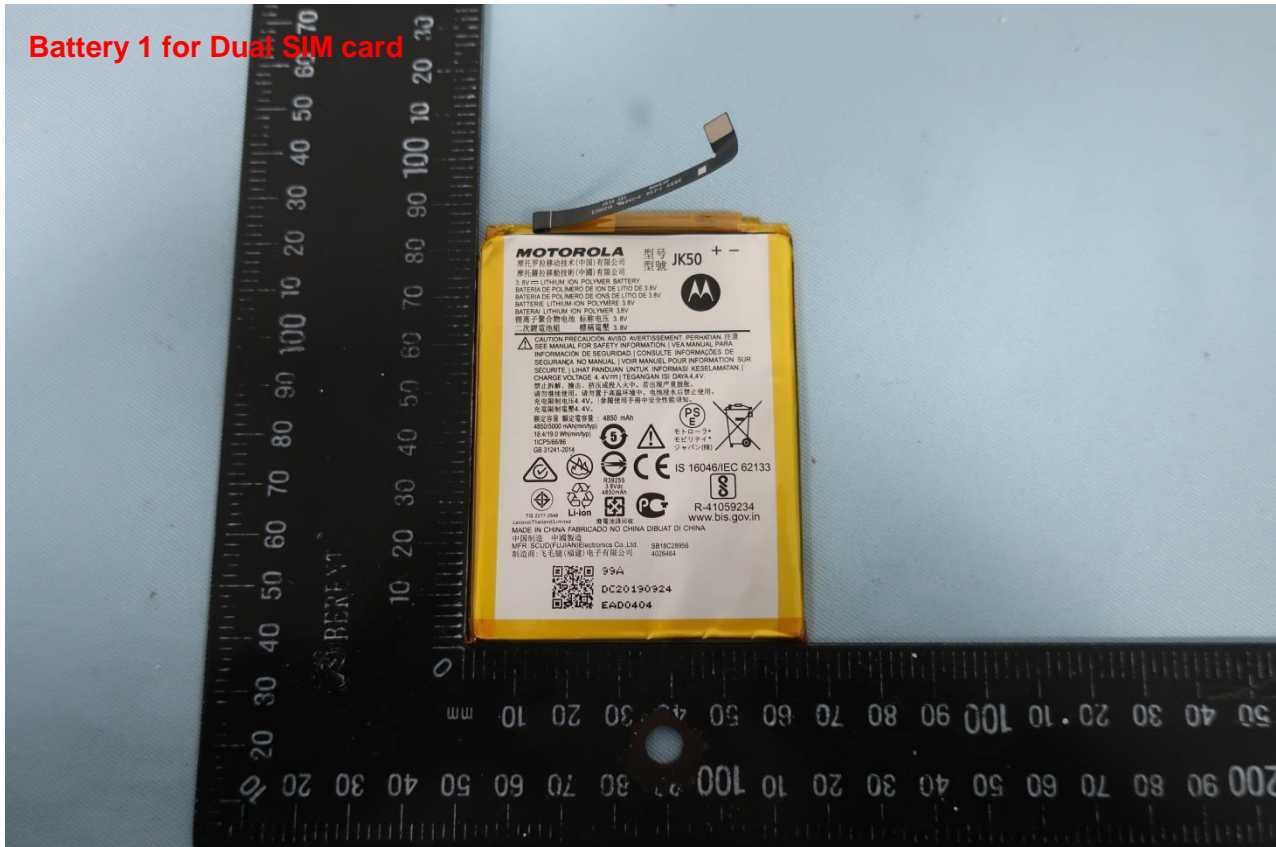

Brand Name: Motorola / Model Name: XT2055-2

Battery 1 for Single SIM card

Brand Name: Motorola / Model Name: XT2055-2

Brand Name: Motorola / Model Name: XT2055-2

Brand Name: Motorola / Model Name: XT2055-2