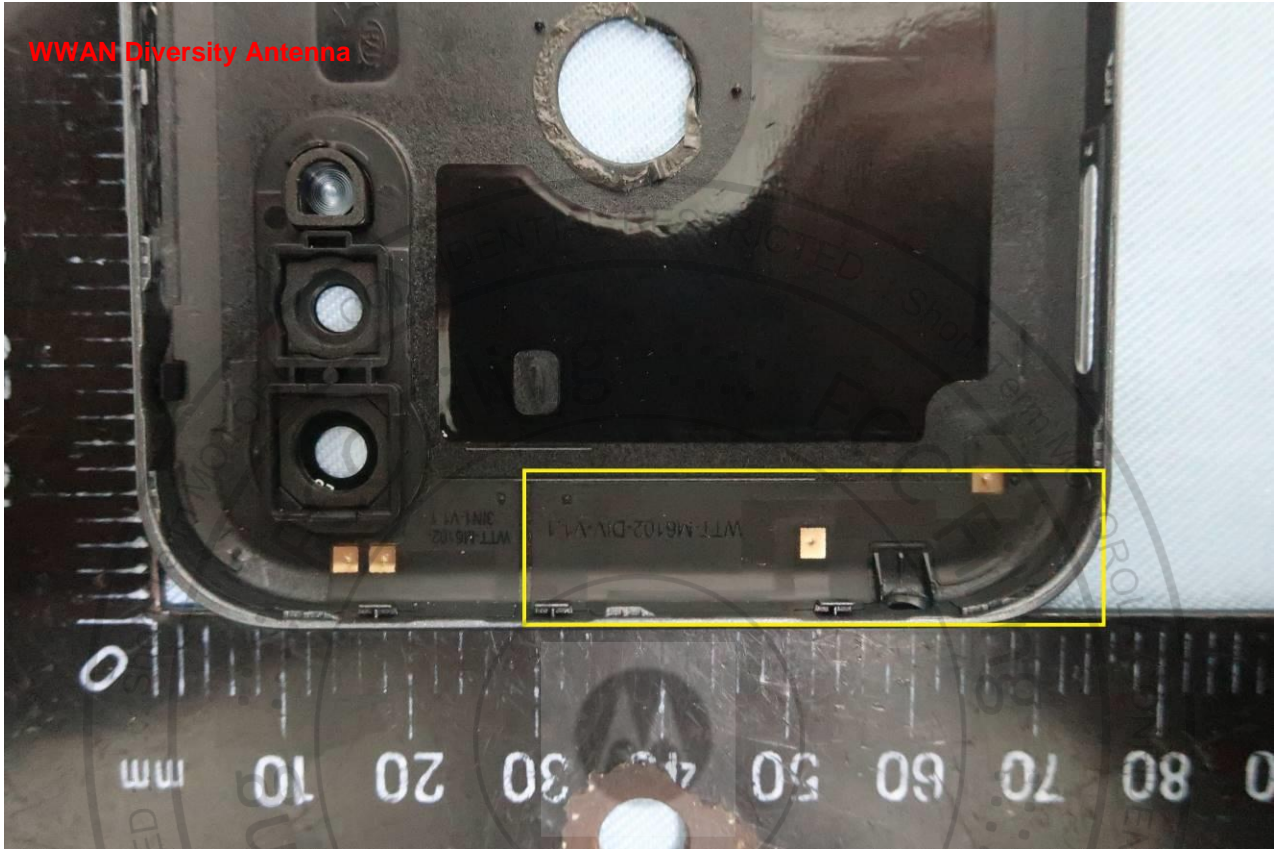

Brand Name: Motorola / Model Name: XT2053-5

Brand Name: Motorola / Model Name: XT2053-5

Brand Name: Motorola / Model Name: XT2053-5

WWAN Main Antenna

Brand Name: Motorola / Model Name: XT2053-5

Brand Name: Motorola / Model Name: XT2053-5