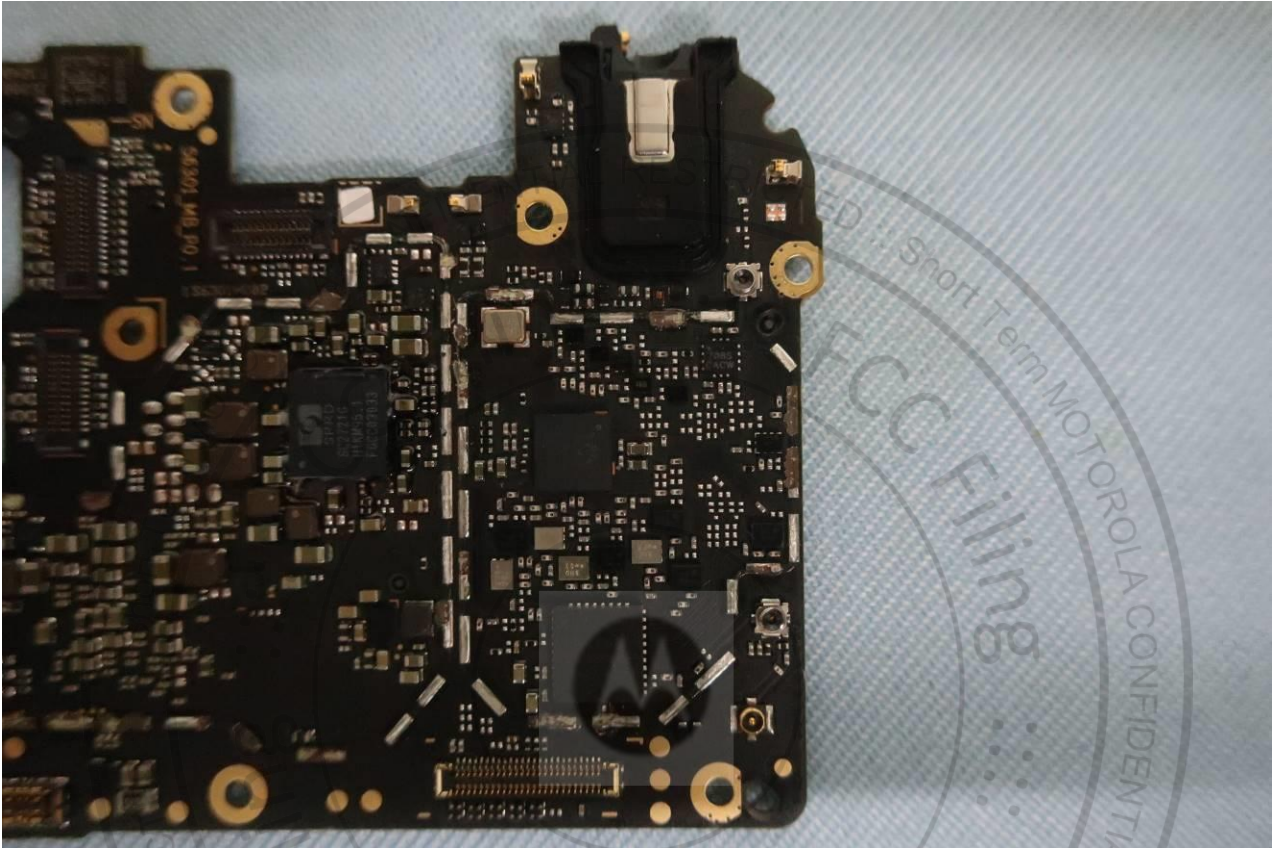

Brand Name: Motorola / Model Name: XT2053-5

Brand Name: Motorola / Model Name: XT2053-5

Brand Name: Motorola / Model Name: XT2053-5

Brand Name: Motorola / Model Name: XT2053-5

Brand Name: Motorola / Model Name: XT2053-5

Brand Name: Motorola / Model Name: XT2053-5

Brand Name: Motorola / Model Name: XT2053-5

Brand Name: Motorola / Model Name: XT2053-5

WWAN Main Antenna

Brand Name: Motorola / Model Name: XT2053-5

Brand Name: Motorola / Model Name: XT2053-5