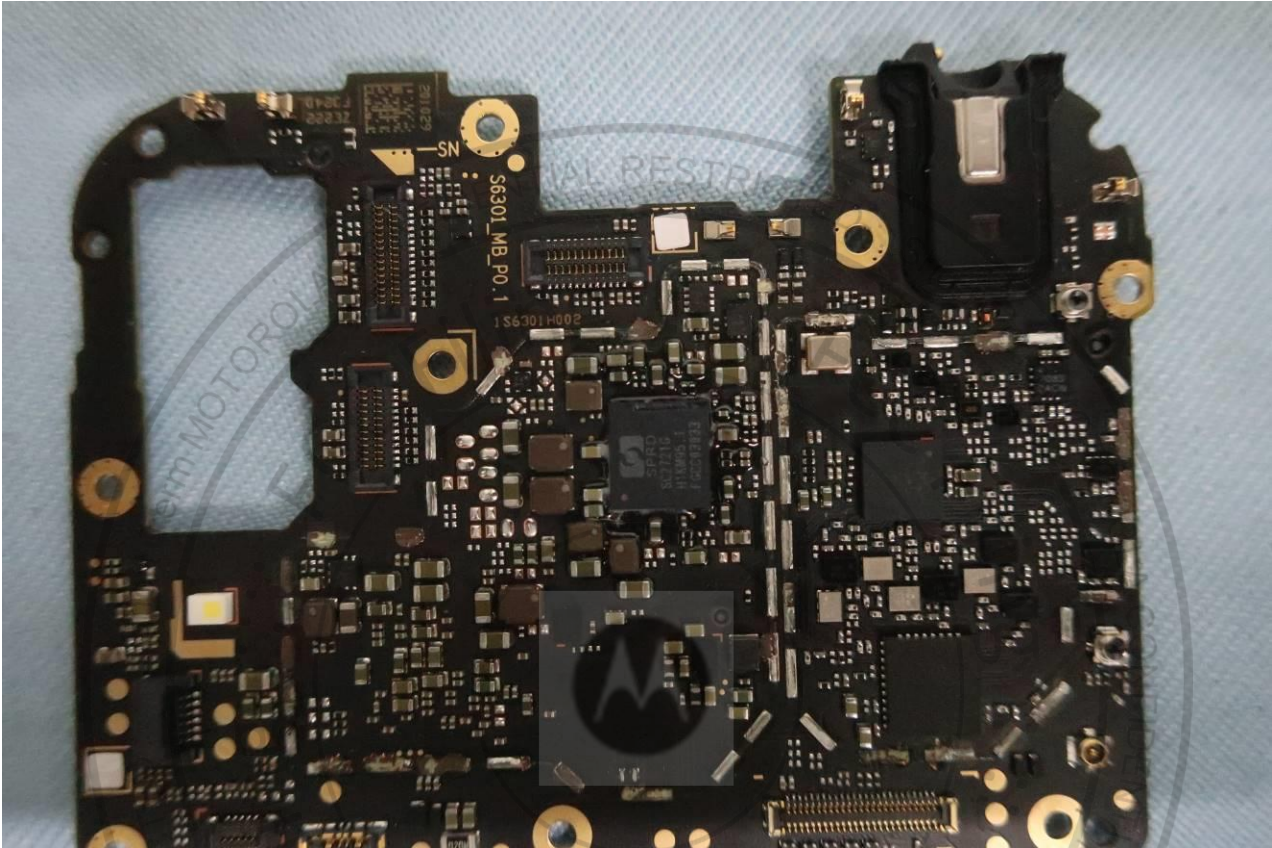

Brand Name: Motorola / Model Name: XT2053-5

Brand Name: Motorola / Model Name: XT2053-5

Brand Name: Motorola / Model Name: XT2053-5

Brand Name: Motorola / Model Name: XT2053-5

Brand Name: Motorola / Model Name: XT2053-5

Brand Name: Motorola / Model Name: XT2053-5

Brand Name: Motorola / Model Name: XT2053-5

Brand Name: Motorola / Model Name: XT2053-5

WWAN Main Antenna

Brand Name: Motorola / Model Name: XT2053-5

Brand Name: Motorola / Model Name: XT2053-5