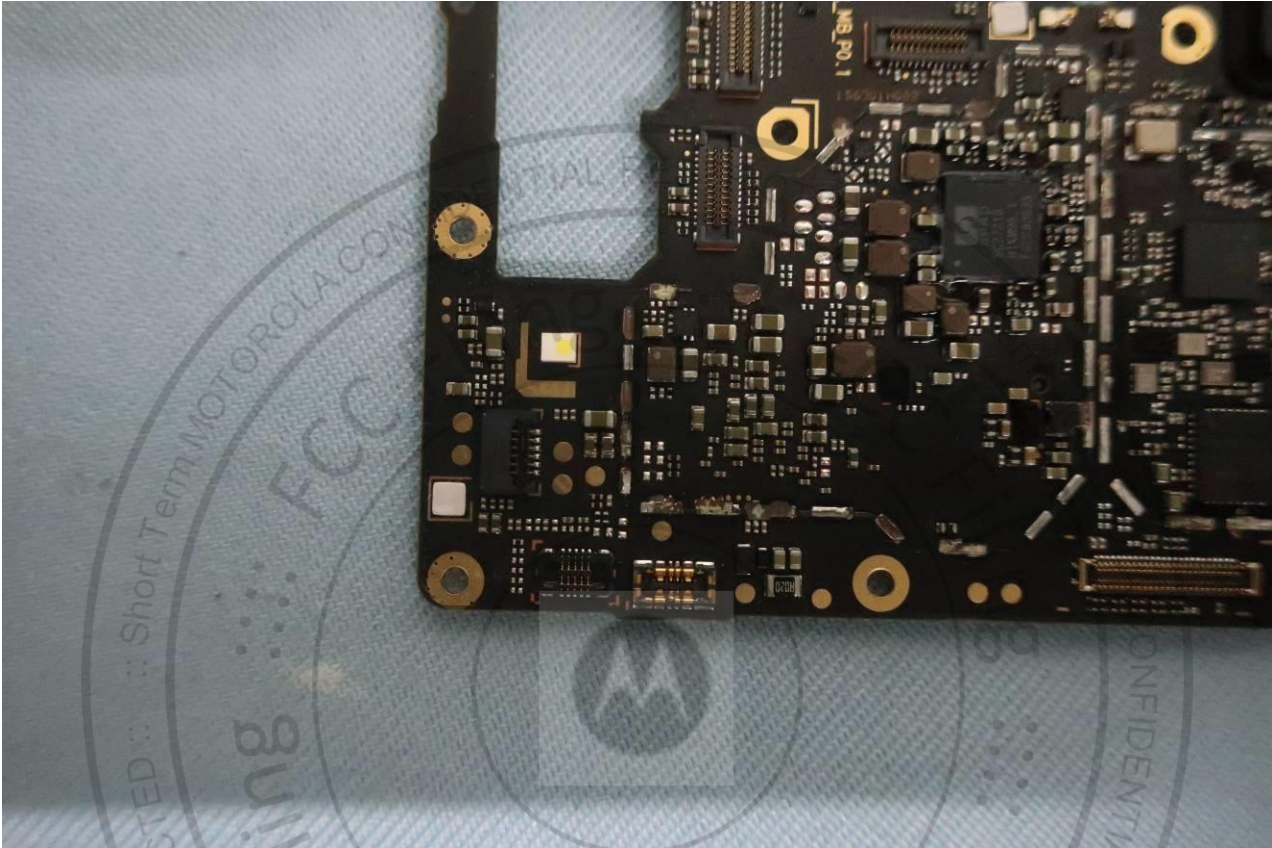

Brand Name: Motorola / Model Name: XT2053-5

Brand Name: Motorola / Model Name: XT2053-5

Brand Name: Motorola / Model Name: XT2053-5

Brand Name: Motorola / Model Name: XT2053-5

Brand Name: Motorola / Model Name: XT2053-5

Brand Name: Motorola / Model Name: XT2053-5

Brand Name: Motorola / Model Name: XT2053-5

Brand Name: Motorola / Model Name: XT2053-5

WWAN Main Antenna

Brand Name: Motorola / Model Name: XT2053-5

Brand Name: Motorola / Model Name: XT2053-5