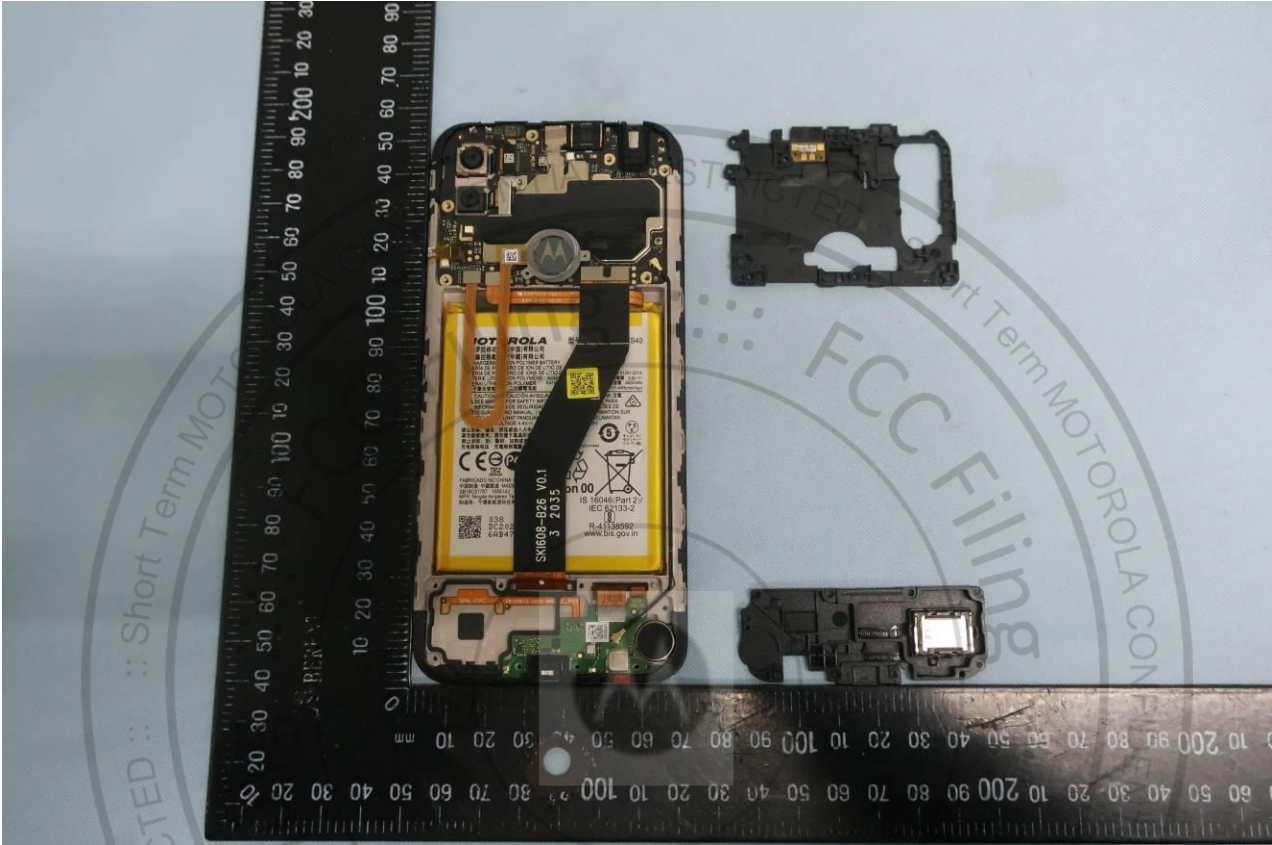

3. Internal Photograph of EUT

Brand Name: Motorola / Model Name: XT2053-5

Brand Name: Motorola / Model Name: XT2053-5

Brand Name: Motorola / Model Name: XT2053-5

Brand Name: Motorola / Model Name: XT2053-5

Brand Name: Motorola / Model Name: XT2053-5

Brand Name: Motorola / Model Name: XT2053-5

Brand Name: Motorola / Model Name: XT2053-5

Brand Name: Motorola / Model Name: XT2053-5

Brand Name: Motorola / Model Name: XT2053-5