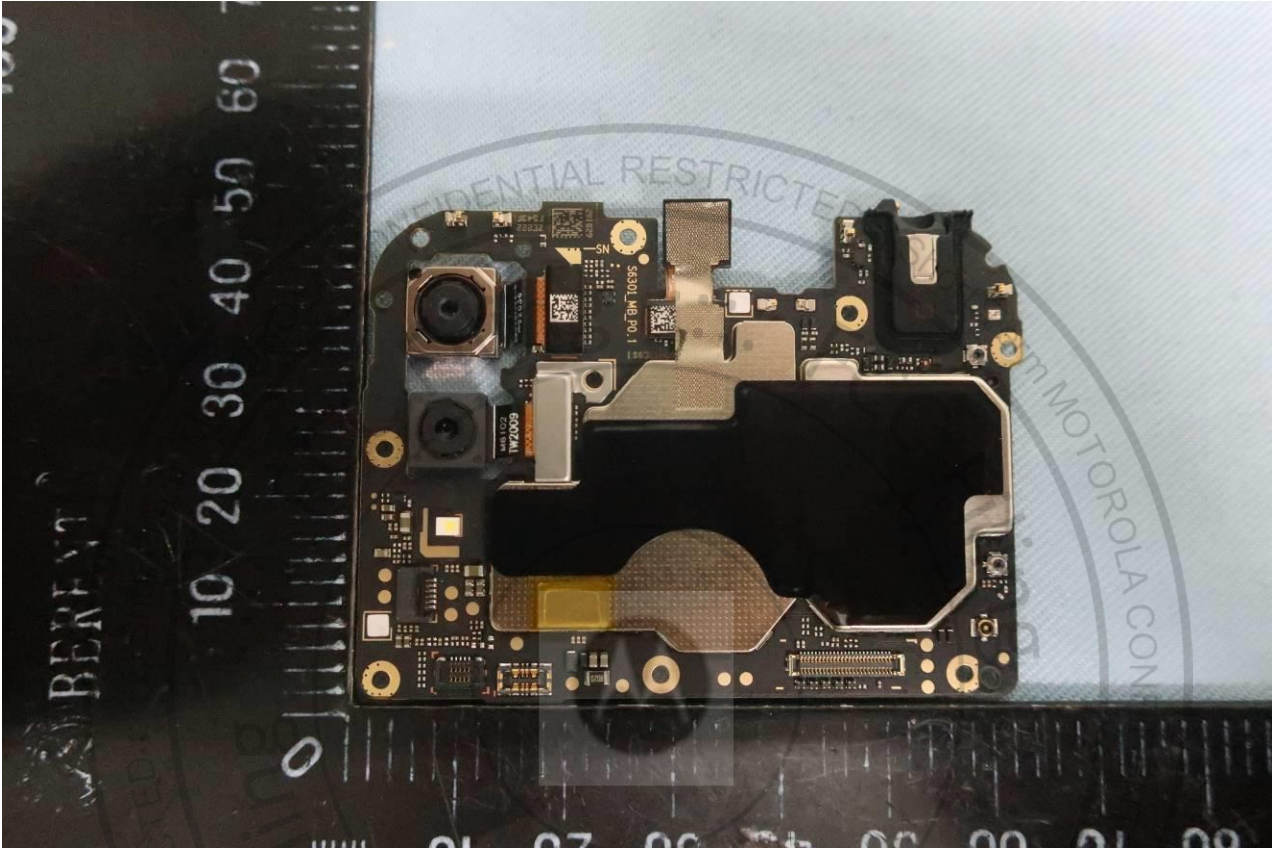

3. Internal Photograph of EUT

Brand Name: Motorola / Model Name: XT2053-5

Brand Name: Motorola / Model Name: XT2053-5

Brand Name: Motorola / Model Name: XT2053-5

Brand Name: Motorola / Model Name: XT2053-5

Brand Name: Motorola / Model Name: XT2053-5

Brand Name: Motorola / Model Name: XT2053-5

Brand Name: Motorola / Model Name: XT2053-5

Brand Name: Motorola / Model Name: XT2053-5

Brand Name: Motorola / Model Name: XT2053-5