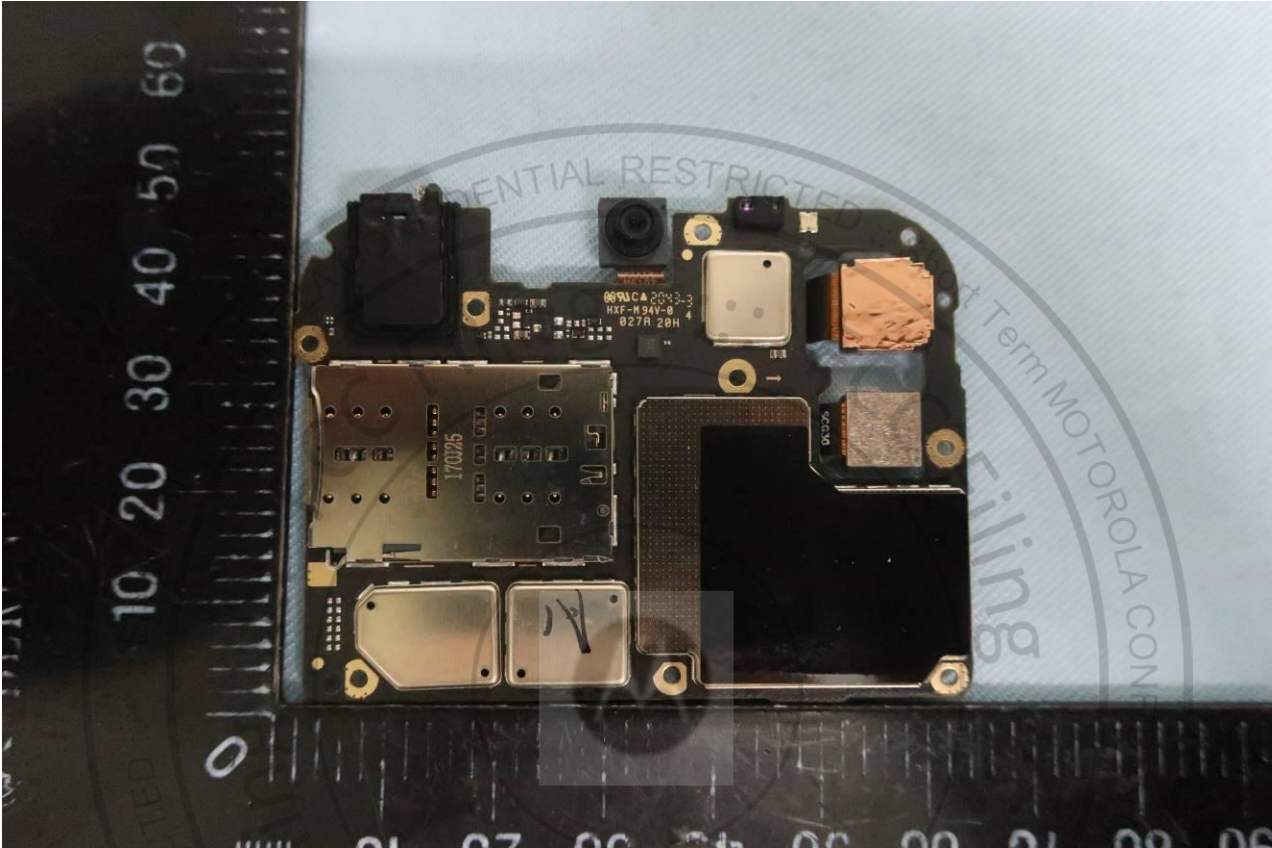

3. Internal Photograph of EUT

Brand Name: Motorola / Model Name: XT2053-5

Brand Name: Motorola / Model Name: XT2053-5

Brand Name: Motorola / Model Name: XT2053-5

Brand Name: Motorola / Model Name: XT2053-5

Brand Name: Motorola / Model Name: XT2053-5

Brand Name: Motorola / Model Name: XT2053-5

Brand Name: Motorola / Model Name: XT2053-5

Brand Name: Motorola / Model Name: XT2053-5

Brand Name: Motorola / Model Name: XT2053-5