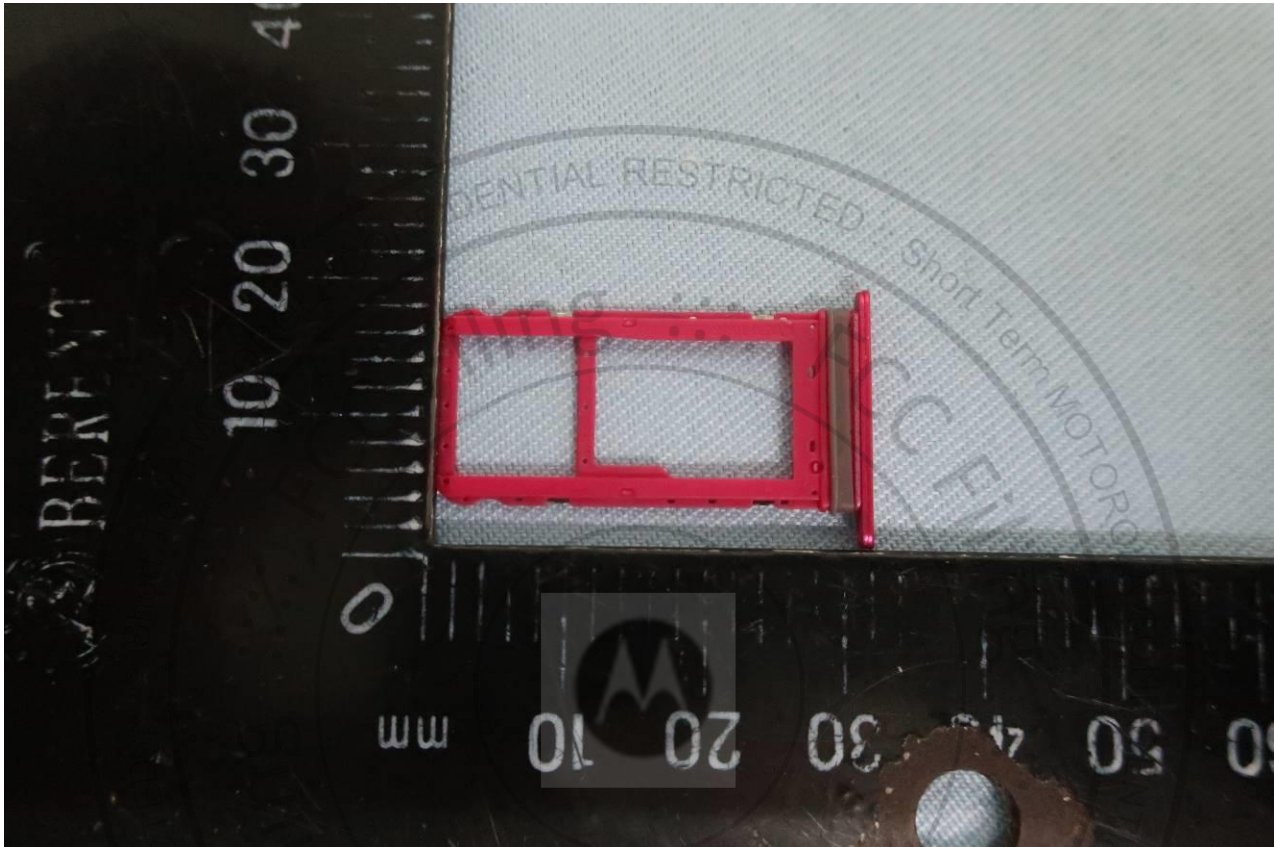

3. Internal Photograph of EUT

Brand Name: Motorola / Model Name: XT2053-5

Brand Name: Motorola / Model Name: XT2053-5

Brand Name: Motorola / Model Name: XT2053-5

Brand Name: Motorola / Model Name: XT2053-5