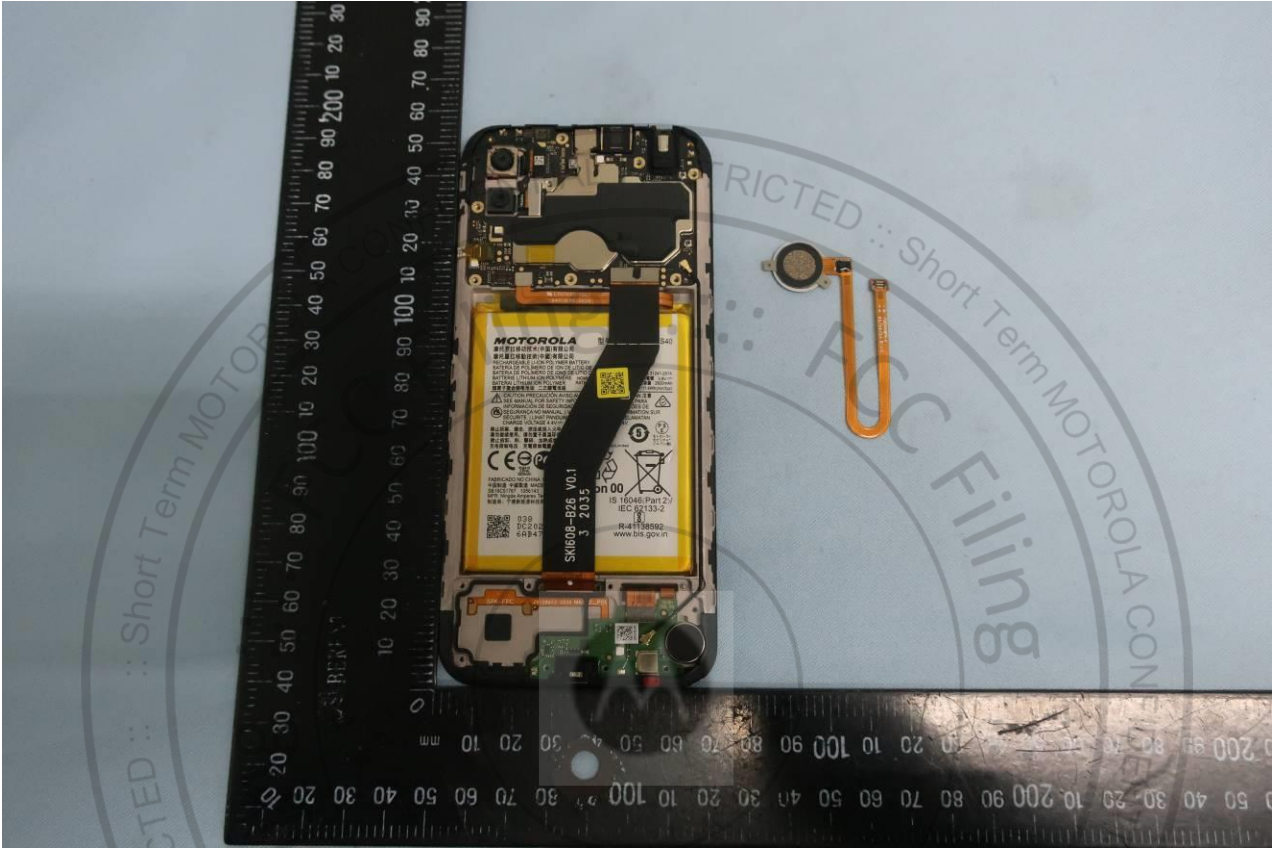

3. Internal Photograph of EUT

Brand Name: Motorola / Model Name: XT2053-5

Brand Name: Motorola / Model Name: XT2053-5

Brand Name: Motorola / Model Name: XT2053-5

Brand Name: Motorola / Model Name: XT2053-5

Brand Name: Motorola / Model Name: XT2053-5

Brand Name: Motorola / Model Name: XT2053-5

Brand Name: Motorola / Model Name: XT2053-5

Brand Name: Motorola / Model Name: XT2053-5

Brand Name: Motorola / Model Name: XT2053-5