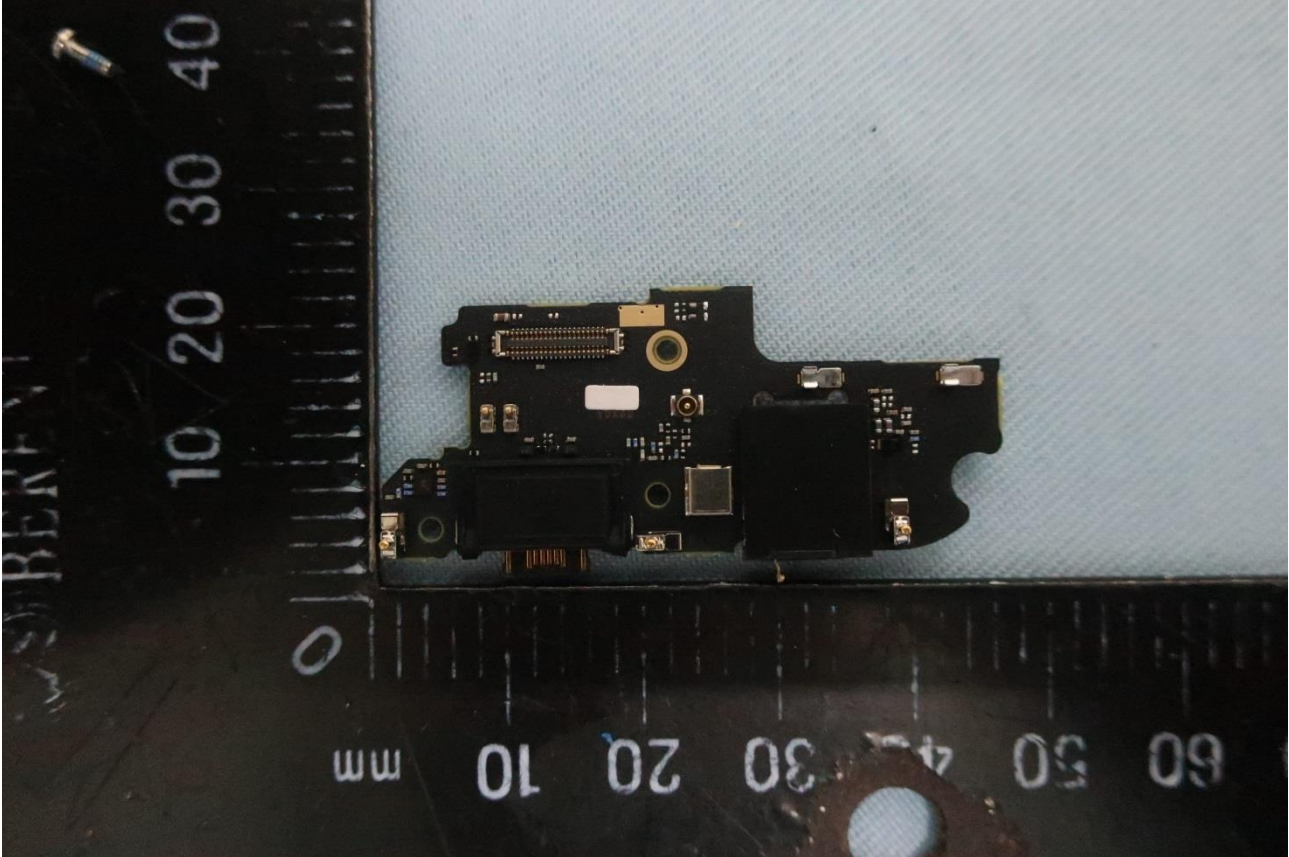

3. Internal Photograph of EUT

Brand Name: Motorola / Model Name: XT2067-2

Brand Name: Motorola / Model Name: XT2067-2

Brand Name: Motorola / Model Name: XT2067-2

Brand Name: Motorola / Model Name: XT2067-2

Brand Name: Motorola / Model Name: XT2067-2

Brand Name: Motorola / Model Name: XT2067-2

Brand Name: Motorola / Model Name: XT2067-2

Brand Name: Motorola / Model Name: XT2067-2

Brand Name: Motorola / Model Name: XT2067-2