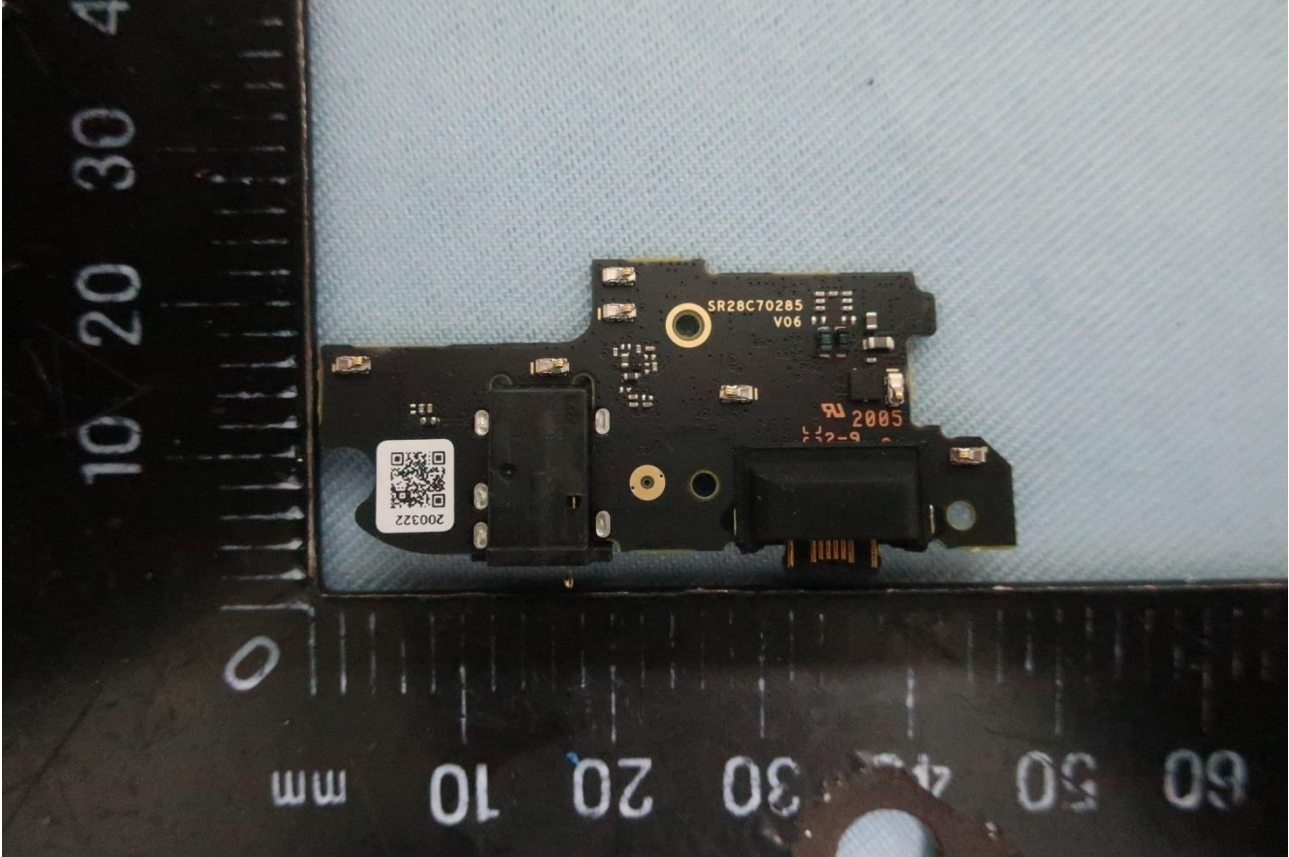

3. Internal Photograph of EUT

Brand Name: Motorola / Model Name: XT2067-2

Brand Name: Motorola / Model Name: XT2067-2

Brand Name: Motorola / Model Name: XT2067-2

Brand Name: Motorola / Model Name: XT2067-2

Brand Name: Motorola / Model Name: XT2067-2

Brand Name: Motorola / Model Name: XT2067-2

Brand Name: Motorola / Model Name: XT2067-2

Brand Name: Motorola / Model Name: XT2067-2

Brand Name: Motorola / Model Name: XT2067-2