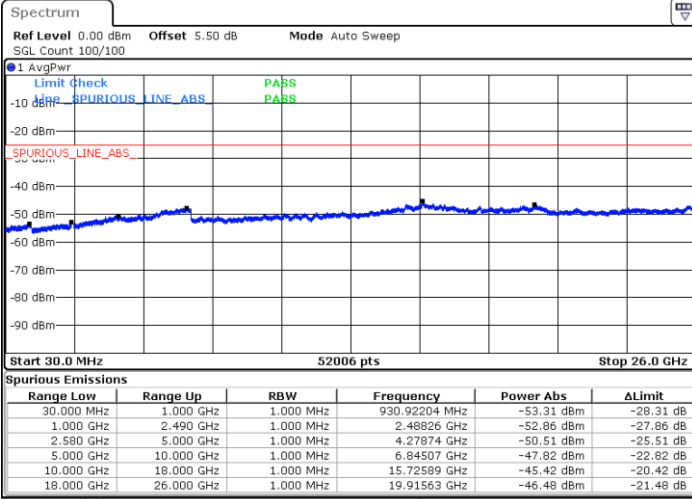

LTE Band 7 / 5MHz

Lowest Channel / 64QAM

Middle Channel / 64QAM

Date: 15.FEB.2020 08:19:41

Date: 15.FEB.2020 08:20:35

Highest Channel / 64QAM

Date: 15.FEB.2020 08:21:28

LTE Band 7 / 10MHz

Lowest Channel / 64QAM

Middle Channel / 64QAM

Date: 15.FEB.2020 08:25:38

Date: 15.FEB.2020 08:26:32

Highest Channel / 64QAM

Date: 15.FEB.2020 08:27:25

LTE Band 7 / 15MHz

Lowest Channel / 64QAM

Middle Channel / 64QAM

Date: 15.FEB.2020 08:33:51

Date: 15.FEB.2020 08:34:45

Highest Channel / 64QAM

Date: 15.FEB.2020 08:35:39

LTE Band 7 / 20MHz

Lowest Channel / 64QAM

Middle Channel / 64QAM