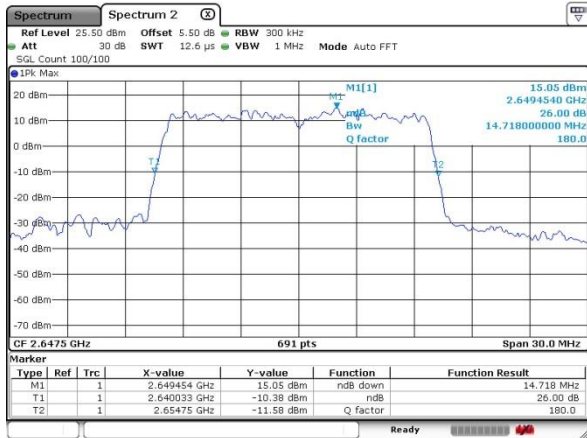

Lowest Channel / 15MHz / 16QAM

Middle Channel / 15MHz / QPSK

Middle Channel / 15MHz / 16QAM

Highest Channel / 15MHz / QPSK

Highest Channel / 15MHz / 16QAM

LTE Band 41

Lowest Channel / 20MHz / QPSK

Lowest Channel / 20MHz / 16QAM