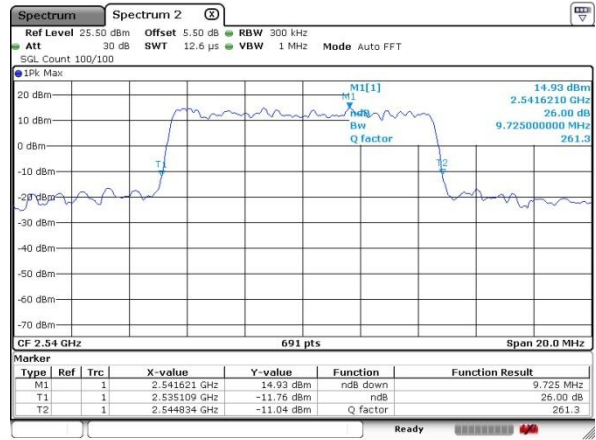

Middle Channel / 20MHz / QPSK

Middle Channel / 20MHz / 16QAM

Highest Channel / 20MHz / QPSK

Highest Channel / 20MHz / 16QAM

LTE Band 41

Lowest Channel / 5MHz / 64QAM

Lowest Channel / 10MHz / 64QAM

Middle Channel / 5MHz / 64QAM

Middle Channel / 10MHz / 64QAM

Highest Channel / 5MHz / 64QAM

Highest Channel / 10MHz / 64QAM