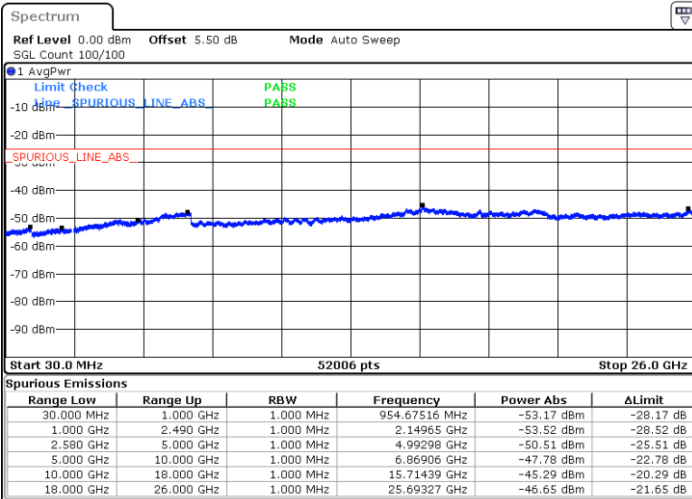

LTE Band 7 / 5MHz

Lowest Channel / 64QAM

Middle Channel / 64QAM

Date: 15.FEB.2020 08:19:41

Date: 15.FEB.2020 08:20:35

Highest Channel / 64QAM

Date: 15.FEB.2020 08:21:28

LTE Band 7 / 10MHz

Lowest Channel / 64QAM

Middle Channel / 64QAM

Date: 15.FEB.2020 08:25:38

Date: 15.FEB.2020 08:26:32

Highest Channel / 64QAM

Date: 15.FEB.2020 08:27:25

LTE Band 7 / 15MHz

Lowest Channel / 64QAM

Middle Channel / 64QAM

Date: 15.FEB.2020 08:33:51

Date: 15.FEB.2020 08:34:45

Highest Channel / 64QAM

Date: 15.FEB.2020 08:35:39

LTE Band 7 / 20MHz

Lowest Channel / 64QAM

Middle Channel / 64QAM