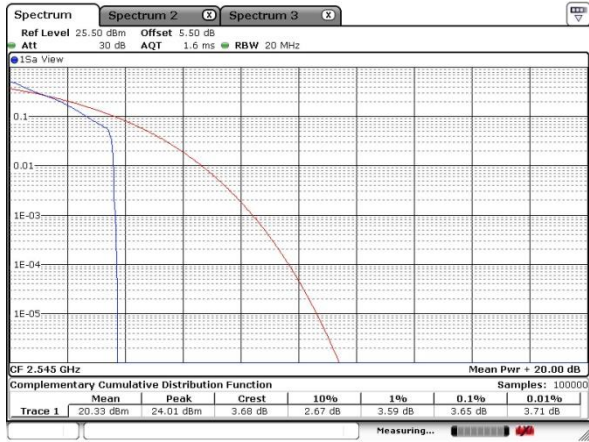

LTE Band 41 / 20MHz / QPSK

Lowest Channel / 1RB