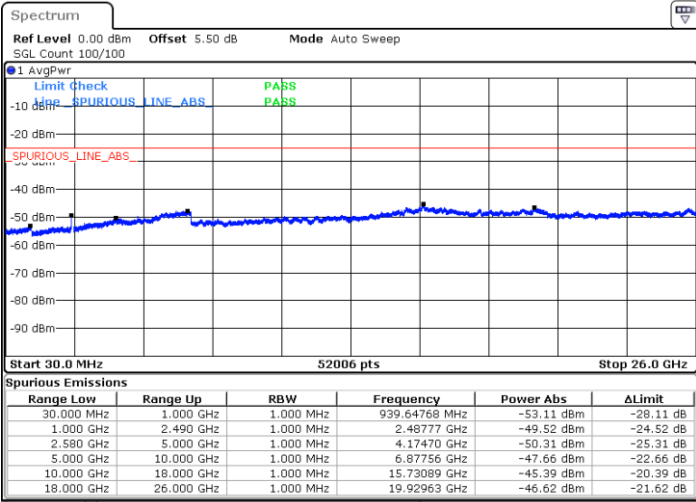

Highest Channel / QPSK

Highest Channel / 16QAM

Date: 15.FEB.2020 07:39:47

Date: 15.FEB.2020 07:40:41

LTE Band 7 / 15MHz

Lowest Channel / QPSK

Lowest Channel / 16QAM

Date: 15.FEB.2020 07:52:39

Date: 15.FEB.2020 07:53:33

Middle Channel / QPSK

Middle Channel / 16QAM

Date: 15.FEB.2020 07:55:21

Date: 15.FEB.2020 07:54:27

LTE Band7 / 15MHz

Highest Channel / QPSK

Date: 15.FEB.2020 07:56:15

Highest Channel / 16QAM

Date: 15.FEB.2020 07:57:09

LTE Band 7 / 20MHz

Lowest Channel / QPSK

Date: 15.FEB.2020 08:09:06

Lowest Channel / 16QAM

Date: 15.FEB.2020 08:10:00

LTE Band 7 / 20MHz