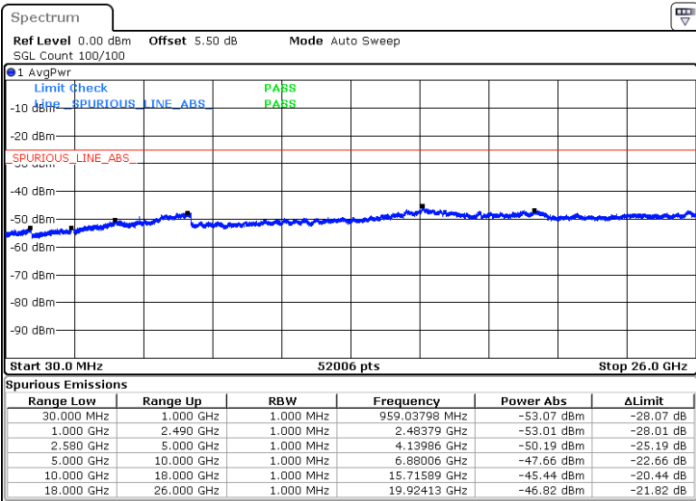

Date: 15.FEB.2020 07:36:12

Lowest Channel / 16QAM

Date: 15.FEB.2020 07:37:06

LTE Band 7 / 10MHz

Middle Channel / QPSK

Middle Channel / 16QAM

Date: 15.FEB.2020 07:38:53

Date: 15.FEB.2020 07:38:00

Highest Channel / QPSK

Highest Channel / 16QAM

Date: 15.FEB.2020 07:39:47

Date: 15.FEB.2020 07:40:41

LTE Band 7 / 15MHz

Lowest Channel / QPSK

Lowest Channel / 16QAM

Date: 15.FEB.2020 07:52:39

Date: 15.FEB.2020 07:53:33

Middle Channel / QPSK

Middle Channel / 16QAM

Date: 15.FEB.2020 07:55:21

Date: 15.FEB.2020 07:54:27

LTE Band7 / 15MHz

Highest Channel / QPSK

Date: 15.FEB.2020 07:56:15

Highest Channel / 16QAM

Date: 15.FEB.2020 07:57:09

LTE Band 7 / 20MHz

Lowest Channel / QPSK

Date: 15.FEB.2020 08:09:06

Lowest Channel / 16QAM

Date: 15.FEB.2020 08:10:00

LTE Band 7 / 20MHz