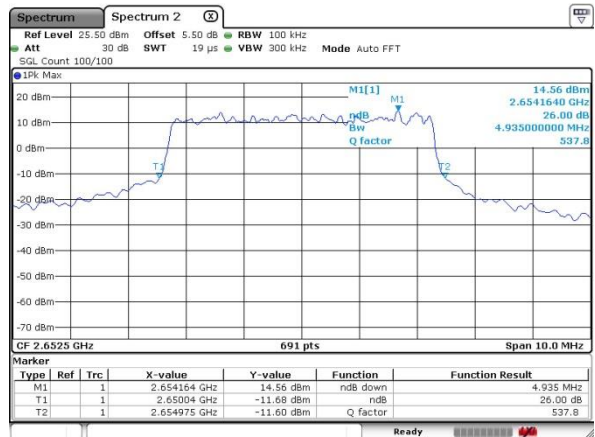

LTE Band 41

Lowest Channel / 5MHz / QPSK

Lowest Channel / 5MHz / 16QAM

Middle Channel / 5MHz / QPSK

Middle Channel / 5MHz / 16QAM

Highest Channel / 5MHz / QPSK

Highest Channel / 5MHz / 16QAM

LTE Band 41