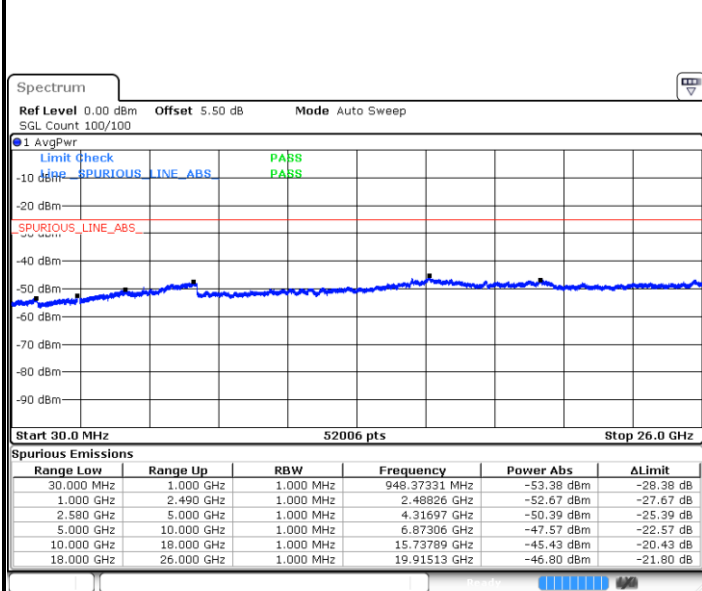

Conducted Spurious Emission

LTE Band 7 / 5MHz

Highest Channel / QPSK

Date: 15.FEB.2020 07:23:21

Highest Channel / 16QAM

Date: 15.FEB.2020 07:24:15

LTE Band 7 / 10MHz

Lowest Channel / QPSK

Date: 15.FEB.2020 07:36:12

Lowest Channel / 16QAM

Date: 15.FEB.2020 07:37:06

LTE Band 7 / 10MHz

Middle Channel / QPSK

Middle Channel / 16QAM

Date: 15.FEB.2020 07:38:53

Date: 15.FEB.2020 07:38:00

Highest Channel / QPSK

Highest Channel / 16QAM

Date: 15.FEB.2020 07:39:47

Date: 15.FEB.2020 07:40:41

LTE Band 7 / 15MHz

Lowest Channel / QPSK

Lowest Channel / 16QAM

Date: 15.FEB.2020 07:52:39