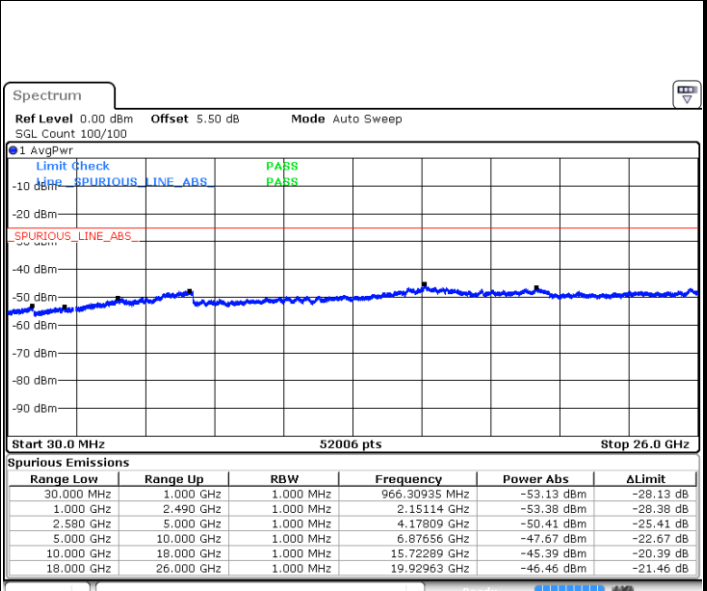

Conducted Spurious Emission

LTE Band 7 / 5MHz

Highest Channel / QPSK

Date: 15.FEB.2020 07:23:21

Highest Channel / 16QAM

Date: 15.FEB.2020 07:24:15

LTE Band 7 / 10MHz

Lowest Channel / QPSK

Date: 15.FEB.2020 07:36:12

Lowest Channel / 16QAM

Date: 15.FEB.2020 07:37:06

LTE Band 7 / 10MHz

Middle Channel / QPSK

Middle Channel / 16QAM

Date: 15.FEB.2020 07:38:53

Date: 15.FEB.2020 07:38:00

Highest Channel / QPSK

Highest Channel / 16QAM

Date: 15.FEB.2020 07:39:47

Date: 15.FEB.2020 07:40:41

LTE Band 7 / 15MHz

Lowest Channel / QPSK

Lowest Channel / 16QAM

Date: 15.FEB.2020 07:52:39