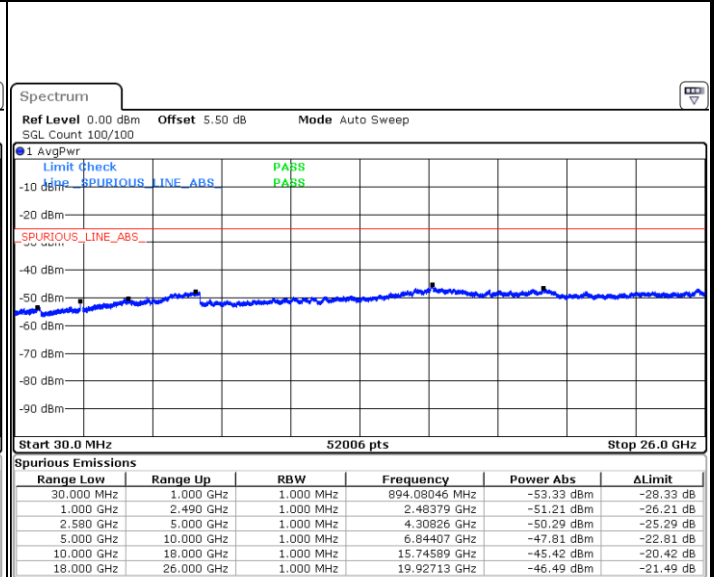

Date: 15.FEB.2020 07:53:33

Middle Channel / QPSK

Middle Channel / 16QAM

Date: 15.FEB.2020 07:55:21

Date: 15.FEB.2020 07:54:27

LTE Band7 / 15MHz

Highest Channel / QPSK

Date: 15.FEB.2020 07:56:15

Highest Channel / 16QAM

Date: 15.FEB.2020 07:57:09

LTE Band 7 / 20MHz

Lowest Channel / QPSK

Date: 15.FEB.2020 08:09:06

Lowest Channel / 16QAM

Date: 15.FEB.2020 08:10:00

LTE Band 7 / 20MHz

Middle Channel / QPSK

Middle Channel / 16QAM

Date: 15.FEB.2020 08:11:48

Date: 15.FEB.2020 08:10:54

Highest Channel / QPSK

Highest Channel / 16QAM

Date: 15.FEB.2020 08:12:42

Date: 15.FEB.2020 08:13:36

LTE Band 7 / 5MHz

Lowest Channel / 64QAM

Middle Channel / 64QAM

Date: 15.FEB.2020 08:19:41

Date: 15.FEB.2020 08:20:35

Highest Channel / 64QAM

Date: 15.FEB.2020 08:21:28

LTE Band 7 / 10MHz