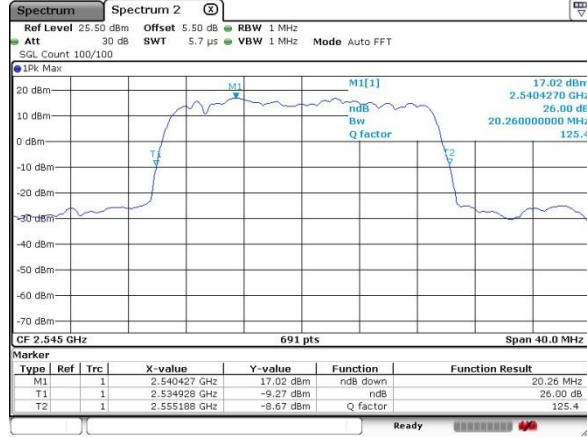

Lowest Channel / 15MHz / 16QAM

Middle Channel / 15MHz / QPSK

Middle Channel / 15MHz / 16QAM

Highest Channel / 15MHz / QPSK

Highest Channel / 15MHz / 16QAM

LTE Band 41

Lowest Channel / 20MHz / QPSK

Lowest Channel / 20MHz / 16QAM

Middle Channel / 20MHz / QPSK

Middle Channel / 20MHz / 16QAM

Highest Channel / 20MHz / QPSK

Highest Channel / 20MHz / 16QAM

LTE Band 41

Lowest Channel / 5MHz / 64QAM

Lowest Channel / 10MHz / 64QAM

Middle Channel / 5MHz / 64QAM