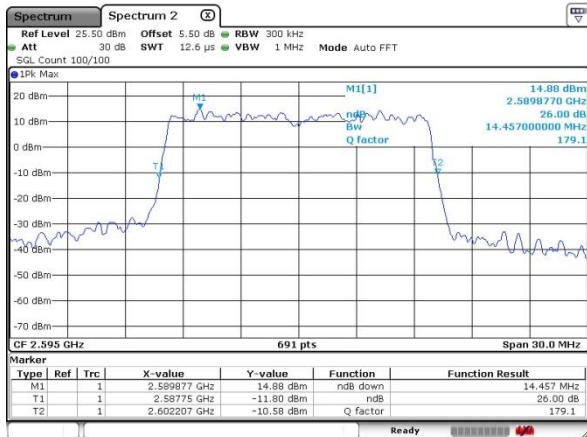

Middle Channel / 15MHz / QPSK