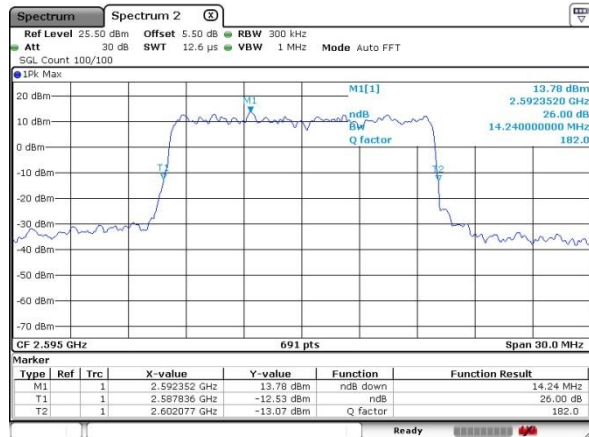

Middle Channel / 15MHz / 16QAM