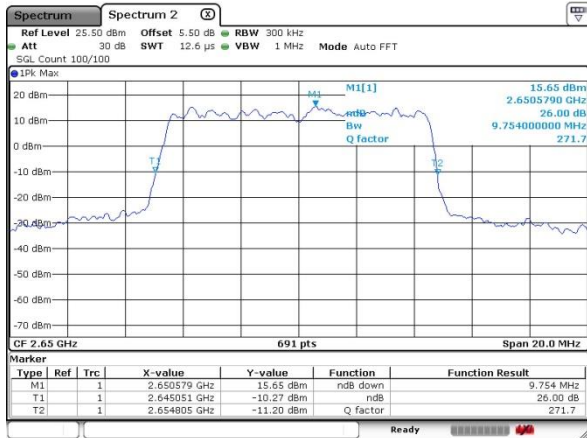

Lowest Channel / 10MHz / QPSK

Lowest Channel / 10MHz / 16QAM

Middle Channel / 10MHz / QPSK

Middle Channel / 10MHz / 16QAM

Highest Channel / 10MHz / QPSK

Highest Channel / 10MHz / 16QAM

LTE Band 41

Lowest Channel / 15MHz / QPSK