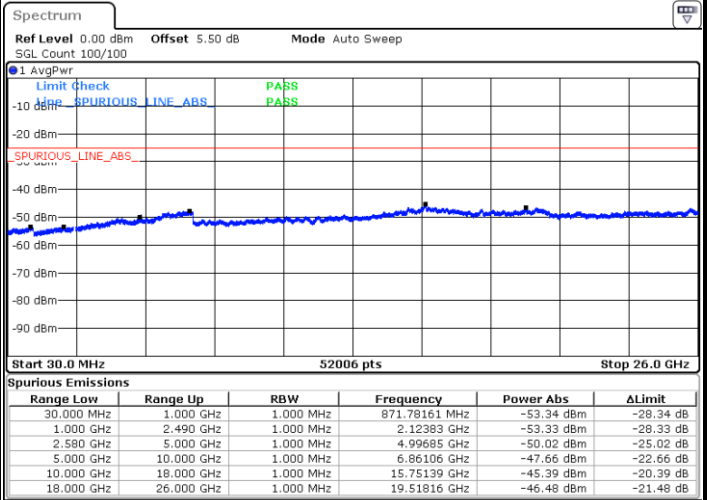

Lowest Channel / 64QAM

Middle Channel / 64QAM

Date: 15.FEB.2020 08:25:38

Date: 15.FEB.2020 08:26:32

Highest Channel / 64QAM

Date: 15.FEB.2020 08:27:25

LTE Band 7 / 15MHz

Lowest Channel / 64QAM

Middle Channel / 64QAM

Date: 15.FEB.2020 08:33:51

Date: 15.FEB.2020 08:34:45

Highest Channel / 64QAM

Date: 15.FEB.2020 08:35:39

LTE Band 7 / 20MHz

Lowest Channel / 64QAM

Middle Channel / 64QAM

Date: 15.FEB.2020 08:39:49

Date: 15.FEB.2020 08:40:43

Highest Channel / 64QAM

Date: 15.FEB.2020 08:41:36

Frequency Stability

Test Conditions		LTE Band 7 (QPSK) / Middle Channel	Limit
Temperature (°C)	Voltage (Volt)	BW 10MHz	Note 2.
		Deviation (ppm)	Result
50	Normal Voltage	0.0082	PASS
40	Normal Voltage	0.0108	
30	Normal Voltage	0.0121	
20(Ref.)	Normal Voltage	0.0000	
10	Normal Voltage	0.0015	
0	Normal Voltage	0.0076	
-10	Normal Voltage	0.0087	
-20	Normal Voltage	0.0014	
-30	Normal Voltage	0.0017	
20	Maximum Voltage	0.0031	
20	Normal Voltage	0.0000	
20	Battery End Point	0.0018	

Note:

1. Normal Voltage =3.8 V. ; Battery End Point (BEP) =3.4 V. ; Maximum Voltage =4.4 V.
2. Note: The frequency fundamental emissions stay within the authorized frequency block.

LTE Band 41

Peak-to-Average Ratio