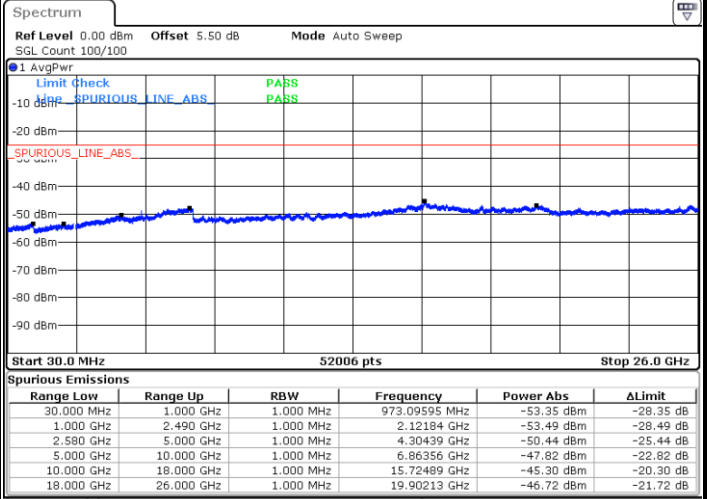

LTE Band 7 / 5MHz

Lowest Channel / 64QAM

Middle Channel / 64QAM

Date: 15.FEB.2020 08:19:41

Date: 15.FEB.2020 08:20:35

Highest Channel / 64QAM

Date: 15.FEB.2020 08:21:28

LTE Band 7 / 10MHz

Lowest Channel / 64QAM

Middle Channel / 64QAM

Date: 15.FEB.2020 08:25:38

Date: 15.FEB.2020 08:26:32

Highest Channel / 64QAM

Date: 15.FEB.2020 08:27:25

LTE Band 7 / 15MHz

Lowest Channel / 64QAM