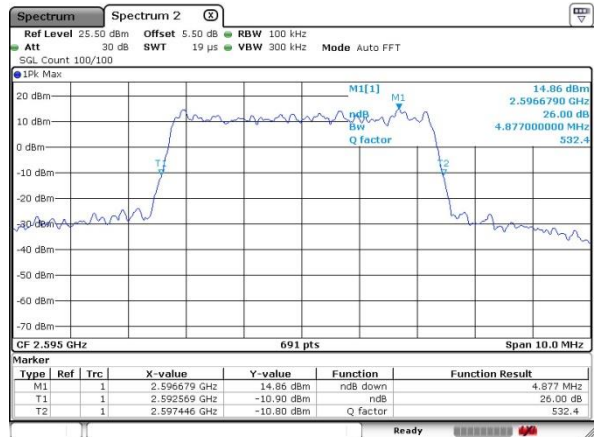

LTE Band 41

Lowest Channel / 5MHz / QPSK

Lowest Channel / 5MHz / 16QAM

Middle Channel / 5MHz / QPSK

Middle Channel / 5MHz / 16QAM

Highest Channel / 5MHz / QPSK

Highest Channel / 5MHz / 16QAM

LTE Band 41