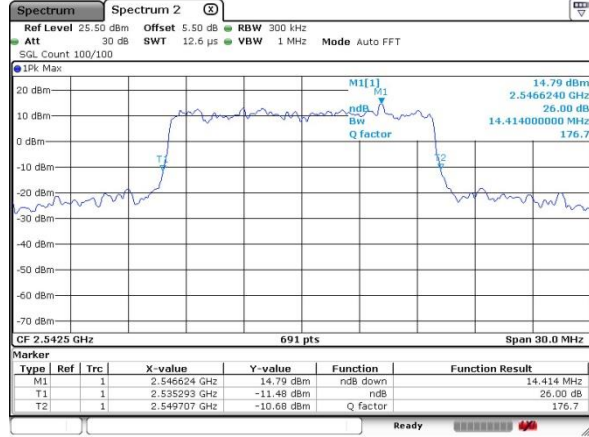

Lowest Channel / 15MHz / 16QAM