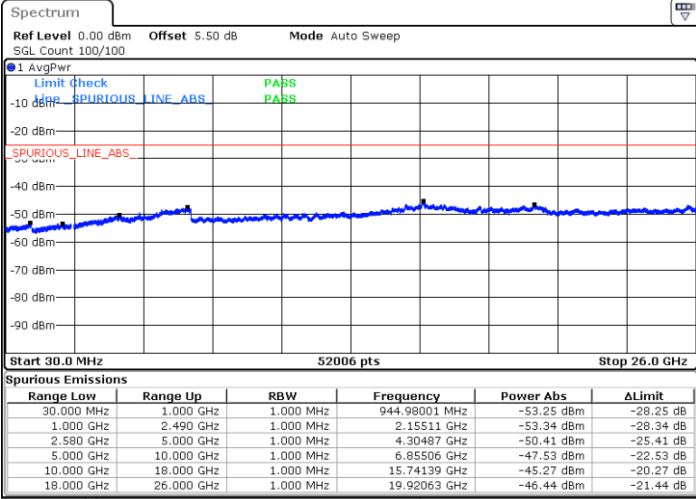

Date: 15.FEB.2020 07:53:33

Middle Channel / QPSK

Middle Channel / 16QAM

Date: 15.FEB.2020 07:55:21

Date: 15.FEB.2020 07:54:27

LTE Band7 / 15MHz

Highest Channel / QPSK

Date: 15.FEB.2020 07:56:15

Highest Channel / 16QAM

Date: 15.FEB.2020 07:57:09

LTE Band 7 / 20MHz

Lowest Channel / QPSK

Date: 15.FEB.2020 08:09:06

Lowest Channel / 16QAM

Date: 15.FEB.2020 08:10:00

LTE Band 7 / 20MHz

Middle Channel / QPSK

Middle Channel / 16QAM

Date: 15.FEB.2020 08:11:48

Date: 15.FEB.2020 08:10:54

Highest Channel / QPSK

Highest Channel / 16QAM

Date: 15.FEB.2020 08:12:42

Date: 15.FEB.2020 08:13:36

LTE Band 7 / 5MHz

Lowest Channel / 64QAM

Middle Channel / 64QAM

Date: 15.FEB.2020 08:19:41

Date: 15.FEB.2020 08:20:35

Highest Channel / 64QAM

Date: 15.FEB.2020 08:21:28

LTE Band 7 / 10MHz