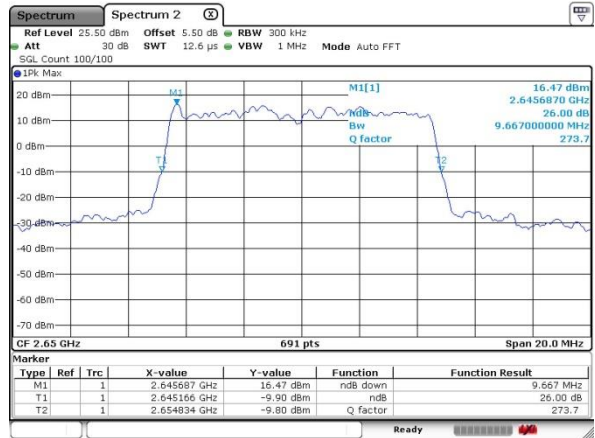

Lowest Channel / 10MHz / QPSK

Lowest Channel / 10MHz / 16QAM

Middle Channel / 10MHz / QPSK

Middle Channel / 10MHz / 16QAM

Highest Channel / 10MHz / QPSK

Highest Channel / 10MHz / 16QAM

LTE Band 41

Lowest Channel / 15MHz / QPSK