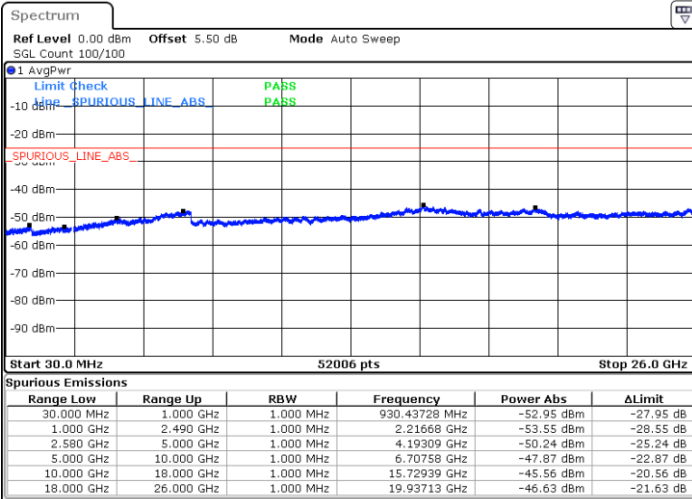

LTE Band 7 / 5MHz

Lowest Channel / 64QAM

Middle Channel / 64QAM

Date: 15.FEB.2020 08:19:41

Date: 15.FEB.2020 08:20:35

Highest Channel / 64QAM

Date: 15.FEB.2020 08:21:28

LTE Band 7 / 10MHz

Lowest Channel / 64QAM

Middle Channel / 64QAM

Date: 15.FEB.2020 08:25:38

Date: 15.FEB.2020 08:26:32

Highest Channel / 64QAM

Date: 15.FEB.2020 08:27:25

LTE Band 7 / 15MHz

Lowest Channel / 64QAM

Middle Channel / 64QAM

Date: 15.FEB.2020 08:33:51

Date: 15.FEB.2020 08:34:45

Highest Channel / 64QAM

Date: 15.FEB.2020 08:35:39

LTE Band 7 / 20MHz

Lowest Channel / 64QAM

Middle Channel / 64QAM