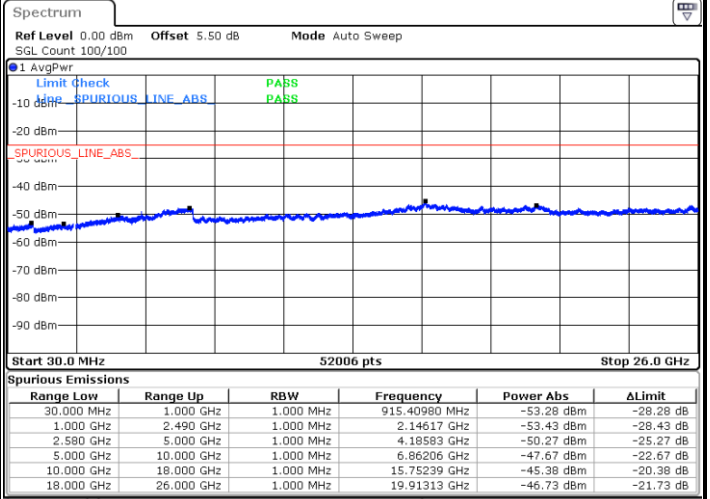

LTE Band 7 / 20MHz

Middle Channel / QPSK

Middle Channel / 16QAM

Date: 15.FEB.2020 08:11:48

Date: 15.FEB.2020 08:10:54