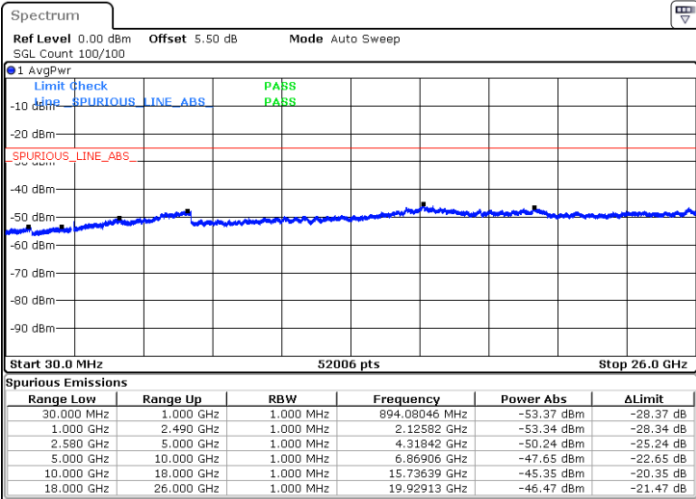

Highest Channel / 16QAM

Date: 15.FEB.2020 07:57:09

LTE Band 7 / 20MHz

Lowest Channel / QPSK

Date: 15.FEB.2020 08:09:06

Lowest Channel / 16QAM

Date: 15.FEB.2020 08:10:00

LTE Band 7 / 20MHz

Middle Channel / QPSK

Middle Channel / 16QAM

Date: 15.FEB.2020 08:11:48

Date: 15.FEB.2020 08:10:54

Highest Channel / QPSK

Highest Channel / 16QAM

Date: 15.FEB.2020 08:12:42

Date: 15.FEB.2020 08:13:36

LTE Band 7 / 5MHz

Lowest Channel / 64QAM

Middle Channel / 64QAM

Date: 15.FEB.2020 08:19:41

Date: 15.FEB.2020 08:20:35

Highest Channel / 64QAM

Date: 15.FEB.2020 08:21:28

LTE Band 7 / 10MHz