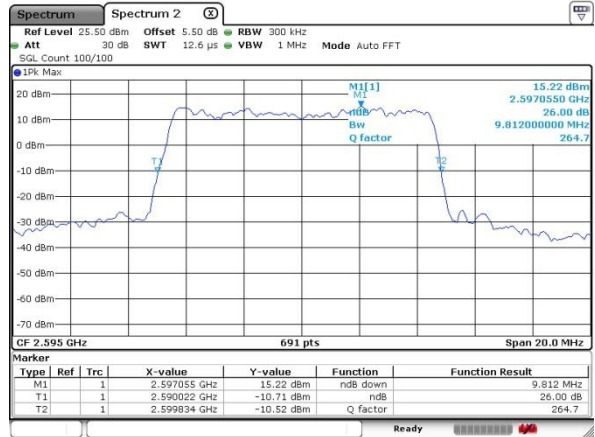

Lowest Channel / 10MHz / QPSK

Lowest Channel / 10MHz / 16QAM

Middle Channel / 10MHz / QPSK

Middle Channel / 10MHz / 16QAM

Highest Channel / 10MHz / QPSK

Highest Channel / 10MHz / 16QAM

LTE Band 41

Lowest Channel / 15MHz / QPSK