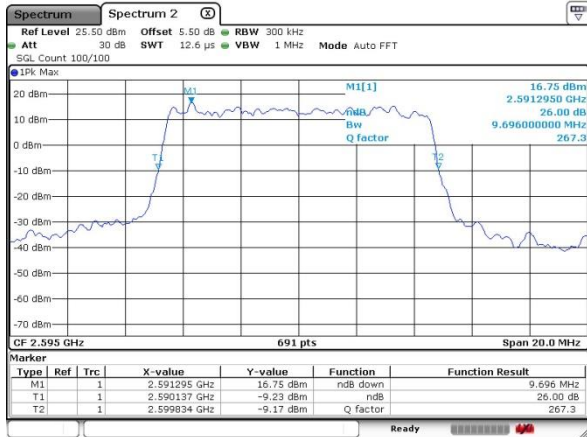

LTE Band 41

Lowest Channel / 5MHz / QPSK

Lowest Channel / 5MHz / 16QAM

Middle Channel / 5MHz / QPSK

Middle Channel / 5MHz / 16QAM

Highest Channel / 5MHz / QPSK

Highest Channel / 5MHz / 16QAM

LTE Band 41

Lowest Channel / 10MHz / QPSK

Lowest Channel / 10MHz / 16QAM

Middle Channel / 10MHz / QPSK

Middle Channel / 10MHz / 16QAM

Highest Channel / 10MHz / QPSK

Highest Channel / 10MHz / 16QAM

LTE Band 41

Lowest Channel / 15MHz / QPSK