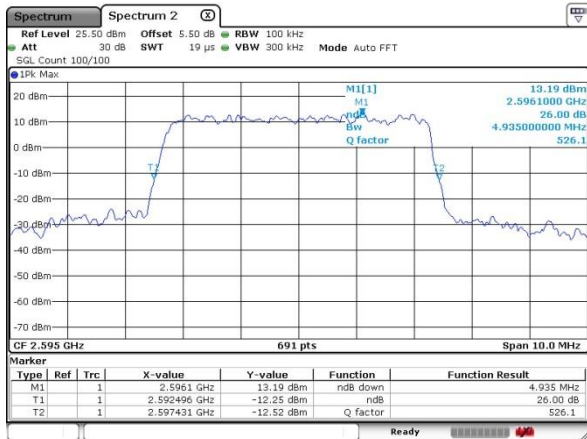

Middle Channel / 20MHz / QPSK

Middle Channel / 20MHz / 16QAM

Highest Channel / 20MHz / QPSK

Highest Channel / 20MHz / 16QAM

LTE Band 41

Lowest Channel / 5MHz / 64QAM

Lowest Channel / 10MHz / 64QAM

Middle Channel / 5MHz / 64QAM

Middle Channel / 10MHz / 64QAM

Highest Channel / 5MHz / 64QAM

Highest Channel / 10MHz / 64QAM