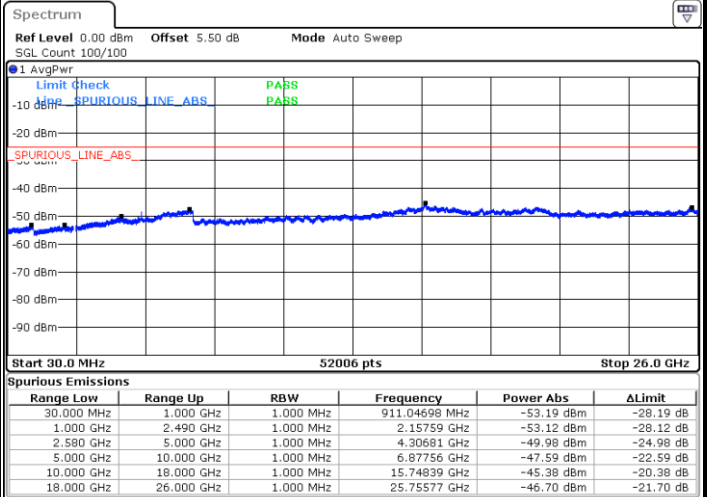

Highest Channel / 16QAM

Date: 15.FEB.2020 07:57:09

LTE Band 7 / 20MHz

Lowest Channel / QPSK

Date: 15.FEB.2020 08:09:06

Lowest Channel / 16QAM

Date: 15.FEB.2020 08:10:00

LTE Band 7 / 20MHz

Middle Channel / QPSK

Middle Channel / 16QAM

Date: 15.FEB.2020 08:11:48

Date: 15.FEB.2020 08:10:54

Highest Channel / QPSK

Highest Channel / 16QAM

Date: 15.FEB.2020 08:12:42

Date: 15.FEB.2020 08:13:36

LTE Band 7 / 5MHz

Lowest Channel / 64QAM

Middle Channel / 64QAM

Date: 15.FEB.2020 08:19:41

Date: 15.FEB.2020 08:20:35

Highest Channel / 64QAM

Date: 15.FEB.2020 08:21:28

LTE Band 7 / 10MHz