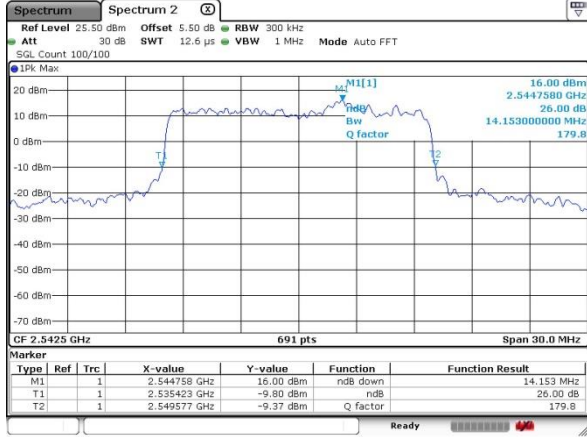

Lowest Channel / 10MHz / QPSK

Lowest Channel / 10MHz / 16QAM

Middle Channel / 10MHz / QPSK

Middle Channel / 10MHz / 16QAM

Highest Channel / 10MHz / QPSK

Highest Channel / 10MHz / 16QAM

LTE Band 41

Lowest Channel / 15MHz / QPSK