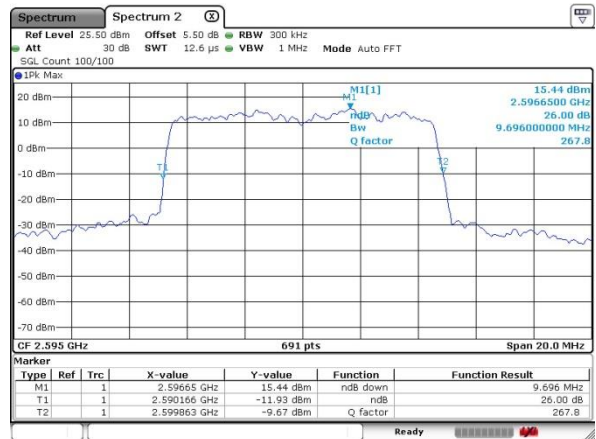

Middle Channel / 20MHz / QPSK

Middle Channel / 20MHz / 16QAM

Highest Channel / 20MHz / QPSK

Highest Channel / 20MHz / 16QAM

LTE Band 41

Lowest Channel / 5MHz / 64QAM

Lowest Channel / 10MHz / 64QAM

Middle Channel / 5MHz / 64QAM

Middle Channel / 10MHz / 64QAM

Highest Channel / 5MHz / 64QAM

Highest Channel / 10MHz / 64QAM