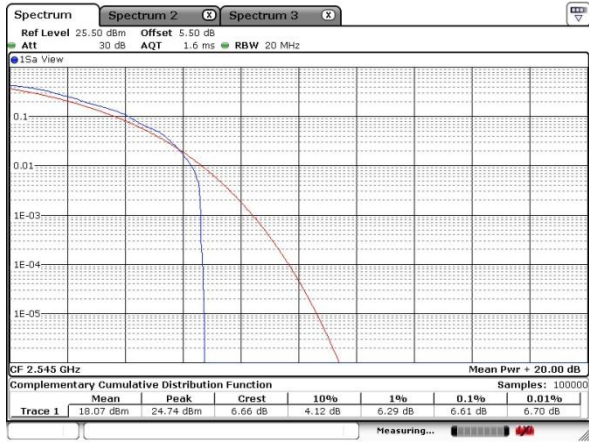

LTE Band 41 / 20MHz / QPSK

Lowest Channel / 1RB

Lowest Channel / Full RB

Middle Channel / 1RB

Middle Channel / Full RB

Highest Channel / 1RB

Highest Channel / Full RB

LTE Band 41 / 20MHz / 16QAM

Lowest Channel / 1RB

Lowest Channel / Full RB

Middle Channel / 1RB

Middle Channel / Full RB

Highest Channel / 1RB

Highest Channel / Full RB

LTE Band 41 / 20MHz / 64QAM

Lowest Channel / 1RB

Lowest Channel / Full RB

Middle Channel / 1RB

Middle Channel / Full RB

Highest Channel / 1RB

Highest Channel / Full RB

26dB Bandwidth

Mode	LTE Band 41 : 26dB BW(MHz)											
BW	1.4MHz		3MHz		5MHz		10MHz		15MHz		20MHz	
Mod.	QPSK	16QAM	QPSK	16QAM	QPSK	16QAM	QPSK	16QAM	QPSK	16QAM	QPSK	16QAM
Lowest CH					5.02	4.92	9.73	9.67	14.15	14.41	20.15	20.26
Middle CH					4.81	4.88	9.70	9.81	14.46	14.24	20.20	20.26
Highest CH					4.88	4.94	9.75	9.67	14.72	14.33	20.15	20.26
Mod.	64QAM		64QAM		64QAM		64QAM		64QAM		64QAM	
Lowest CH					4.94		9.73		14.41		20.09	
Middle CH					4.94		9.70		14.20		20.15	
Highest CH					4.88		9.96		14.15		20.09	