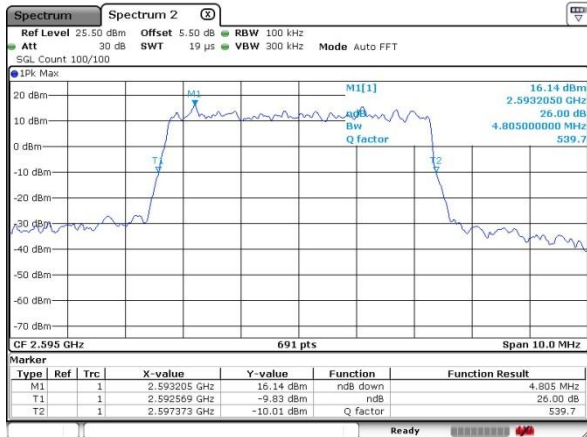

LTE Band 41

Lowest Channel / 5MHz / QPSK

Lowest Channel / 5MHz / 16QAM

Middle Channel / 5MHz / QPSK

Middle Channel / 5MHz / 16QAM

Highest Channel / 5MHz / QPSK

Highest Channel / 5MHz / 16QAM

LTE Band 41