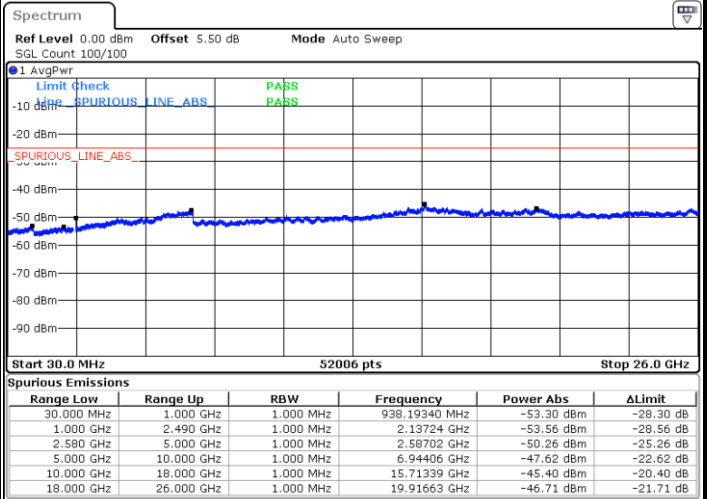

Highest Channel / 16QAM

Date: 15.FEB.2020 07:57:09

LTE Band 7 / 20MHz

Lowest Channel / QPSK

Date: 15.FEB.2020 08:09:06

Lowest Channel / 16QAM

Date: 15.FEB.2020 08:10:00

LTE Band 7 / 20MHz

Middle Channel / QPSK

Middle Channel / 16QAM

Date: 15.FEB.2020 08:11:48

Date: 15.FEB.2020 08:10:54

Highest Channel / QPSK

Highest Channel / 16QAM

Date: 15.FEB.2020 08:12:42

Date: 15.FEB.2020 08:13:36

LTE Band 7 / 5MHz

Lowest Channel / 64QAM

Middle Channel / 64QAM

Date: 15.FEB.2020 08:19:41

Date: 15.FEB.2020 08:20:35

Highest Channel / 64QAM

Date: 15.FEB.2020 08:21:28

LTE Band 7 / 10MHz