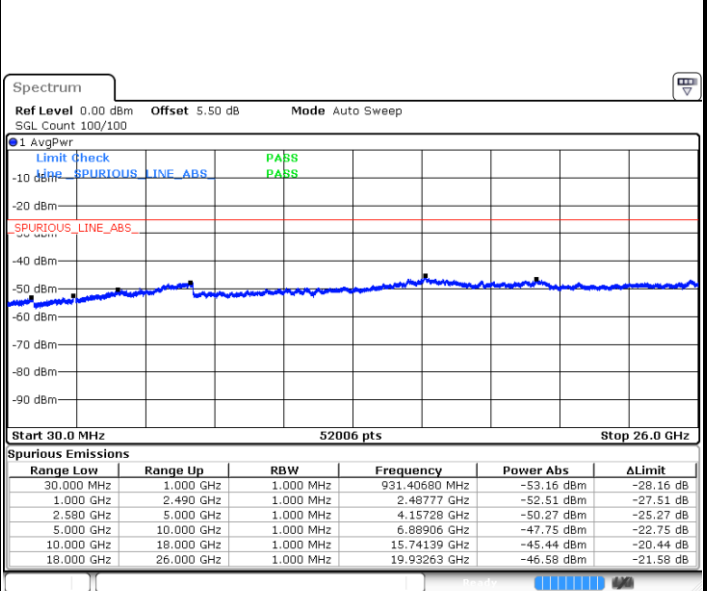

Conducted Spurious Emission

LTE Band 7 / 5MHz

Highest Channel / QPSK

Date: 15.FEB.2020 07:23:21

Highest Channel / 16QAM

Date: 15.FEB.2020 07:24:15

LTE Band 7 / 10MHz

Lowest Channel / QPSK

Date: 15.FEB.2020 07:36:12

Lowest Channel / 16QAM

Date: 15.FEB.2020 07:37:06

LTE Band 7 / 10MHz

Middle Channel / QPSK

Middle Channel / 16QAM

Date: 15.FEB.2020 07:38:53

Date: 15.FEB.2020 07:38:00

Highest Channel / QPSK

Highest Channel / 16QAM

Date: 15.FEB.2020 07:39:47

Date: 15.FEB.2020 07:40:41

LTE Band 7 / 15MHz

Lowest Channel / QPSK

Lowest Channel / 16QAM

Date: 15.FEB.2020 07:52:39