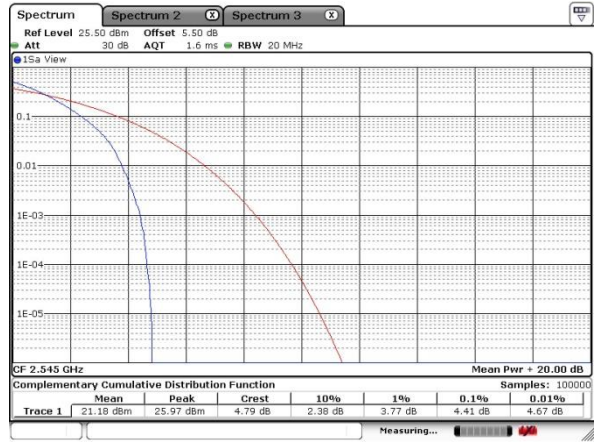

Note:

1. Normal Voltage =3.8 V. ; Battery End Point (BEP) =3.4 V. ; Maximum Voltage =4.4 V.
2. Note: The frequency fundamental emissions stay within the authorized frequency block.

LTE Band 41

Peak-to-Average Ratio

Mode	LTE Band 41 / 20MHz				
Mod.	QPSK		16QAM		Limit: 13dB
RB Size	1RB	Full RB	1RB	Full RB	Result
Lowest CH	3.65	4.41	6.49	5.83	PASS
Middle CH	3.39	4.58	4.46	7.07	
Highest CH	5.25	4.52	5.94	6.09	
Mod.	64QAM				Limit: 13dB
RB Size	1RB	Full RB			Result
Lowest CH	6.61	5.91			PASS
Middle CH	3.48	5.83			
Highest CH	5.48	5.94			

LTE Band 41 / 20MHz / QPSK

Lowest Channel / 1RB

Lowest Channel / Full RB

Middle Channel / 1RB

Middle Channel / Full RB

Highest Channel / 1RB

Highest Channel / Full RB

LTE Band 41 / 20MHz / 16QAM