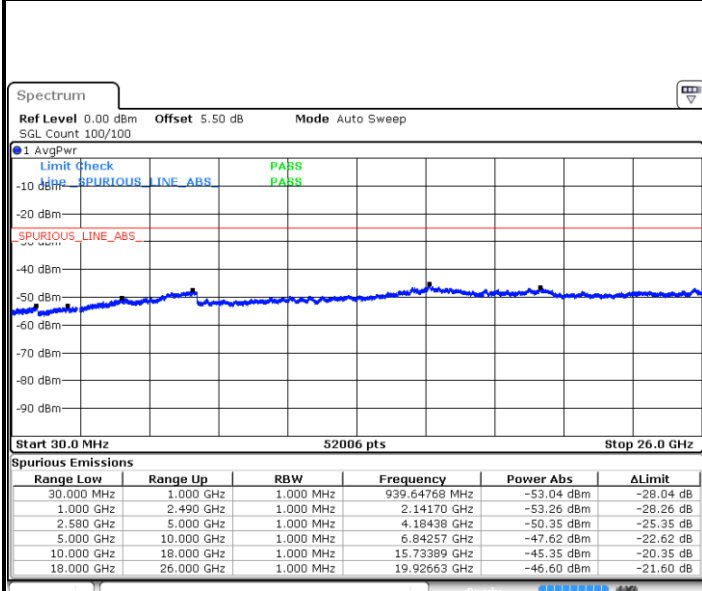

Conducted Spurious Emission

LTE Band 7 / 5MHz

Highest Channel / QPSK

Date: 15.FEB.2020 07:23:21

Highest Channel / 16QAM

Date: 15.FEB.2020 07:24:15

LTE Band 7 / 10MHz

Lowest Channel / QPSK

Date: 15.FEB.2020 07:36:12

Lowest Channel / 16QAM

Date: 15.FEB.2020 07:37:06

LTE Band 7 / 10MHz

Middle Channel / QPSK

Middle Channel / 16QAM

Date: 15.FEB.2020 07:38:53

Date: 15.FEB.2020 07:38:00

Highest Channel / QPSK

Highest Channel / 16QAM

Date: 15.FEB.2020 07:39:47

Date: 15.FEB.2020 07:40:41

LTE Band 7 / 15MHz

Lowest Channel / QPSK

Lowest Channel / 16QAM

Date: 15.FEB.2020 07:52:39