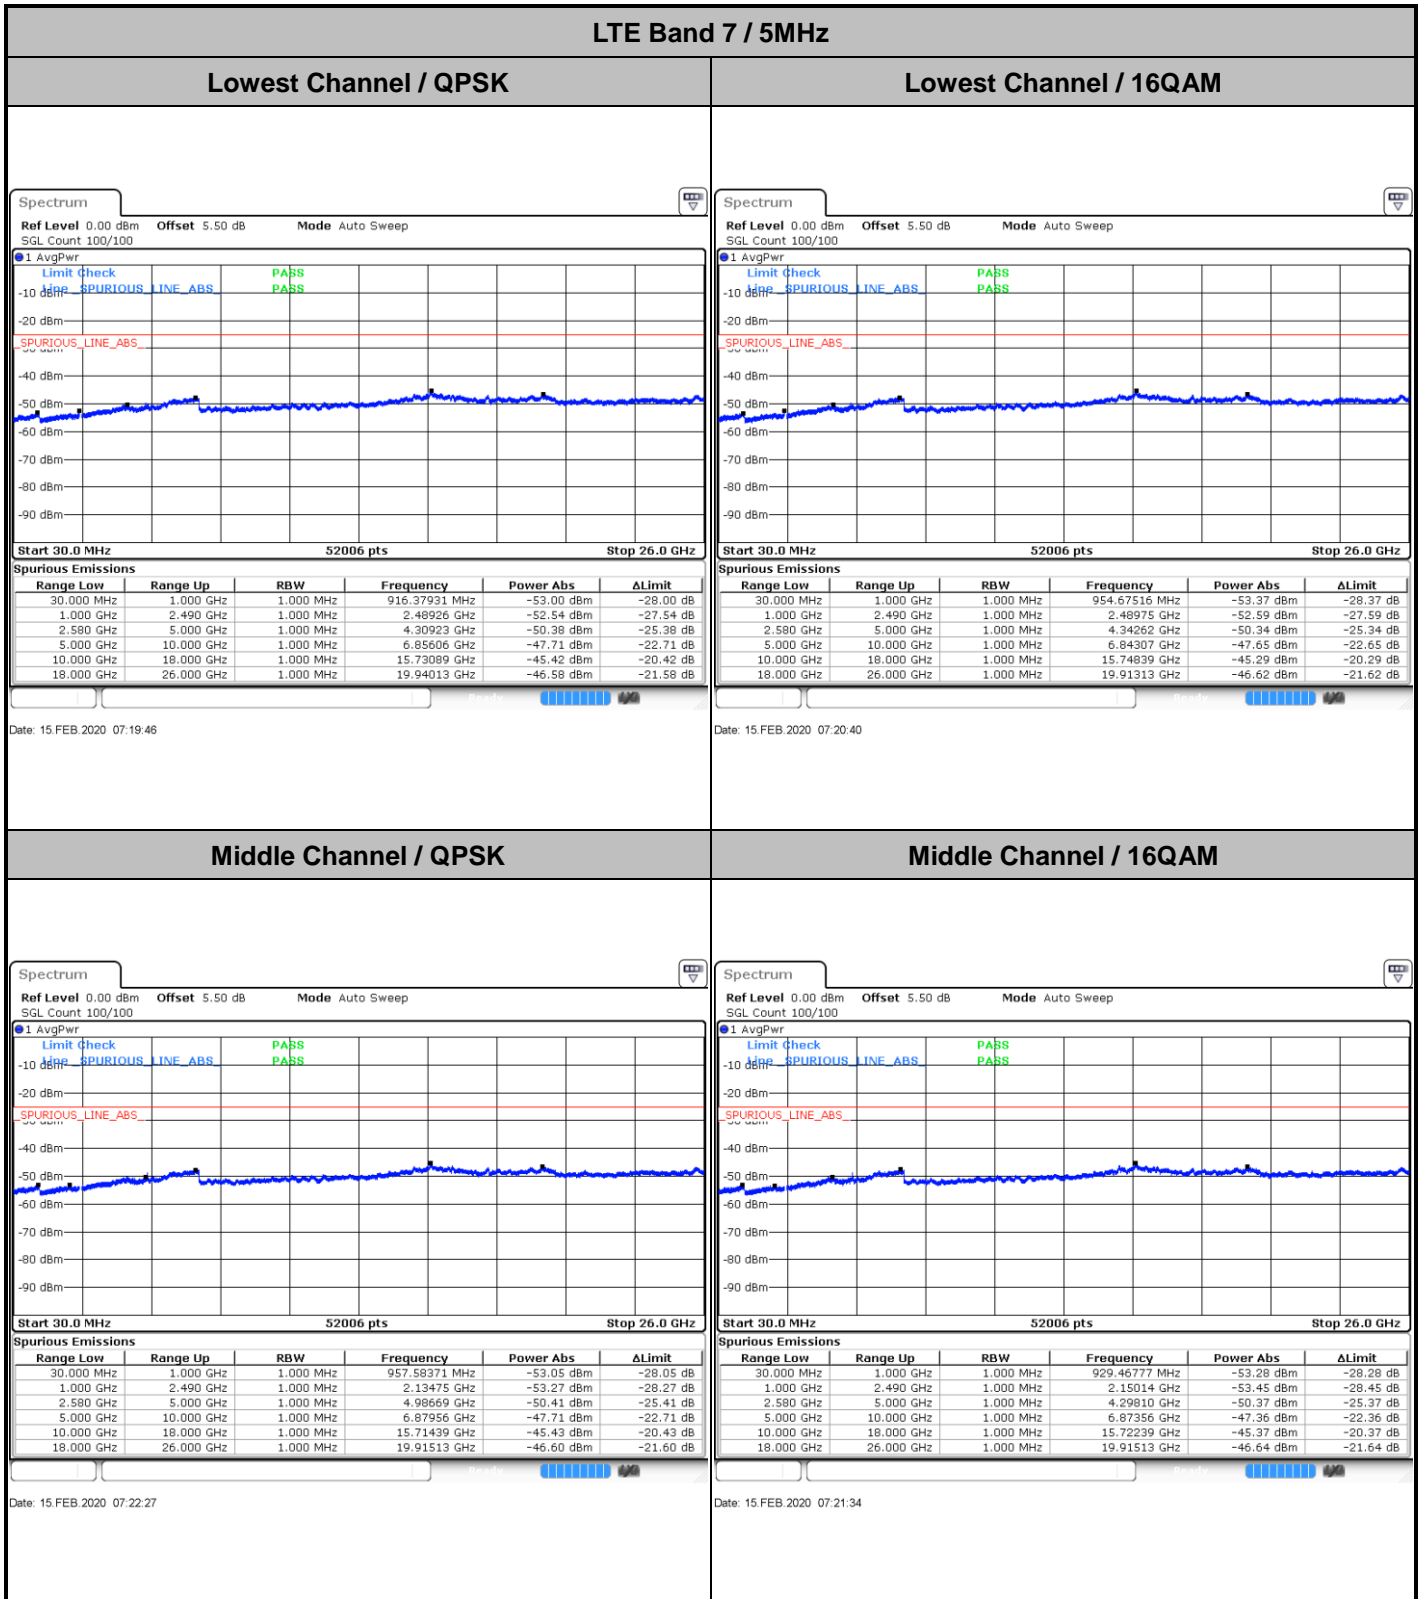

Conducted Spurious Emission

LTE Band 7 / 5MHz

Highest Channel / QPSK

Date: 15.FEB.2020 07:23:21

Highest Channel / 16QAM

Date: 15.FEB.2020 07:24:15

LTE Band 7 / 10MHz

Lowest Channel / QPSK

Date: 15.FEB.2020 07:36:12

Lowest Channel / 16QAM

Date: 15.FEB.2020 07:37:06

LTE Band 7 / 10MHz

Middle Channel / QPSK

Middle Channel / 16QAM

Date: 15.FEB.2020 07:38:53

Date: 15.FEB.2020 07:38:00

Highest Channel / QPSK

Highest Channel / 16QAM

Date: 15.FEB.2020 07:39:47

Date: 15.FEB.2020 07:40:41

LTE Band 7 / 15MHz

Lowest Channel / QPSK

Lowest Channel / 16QAM

Date: 15.FEB.2020 07:52:39