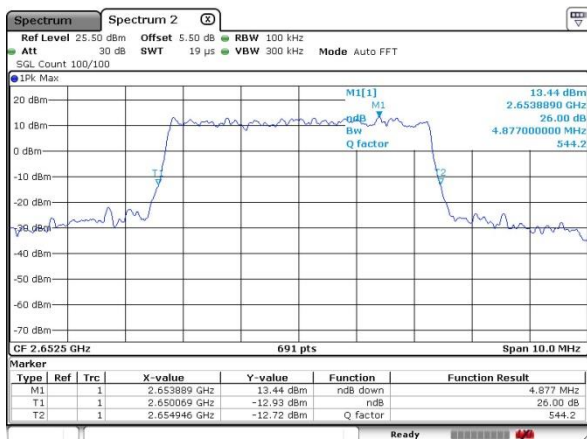

Highest Channel / 5MHz / 64QAM