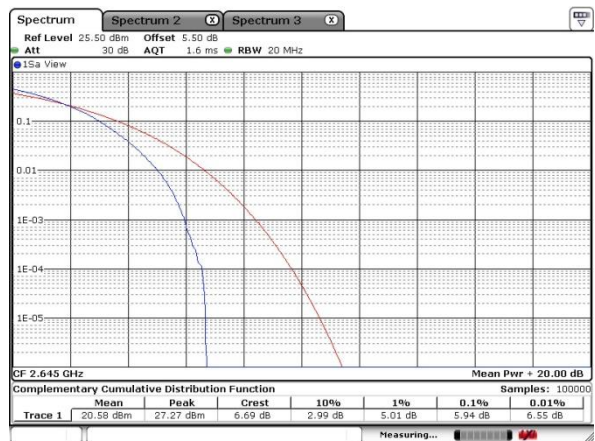

Lowest Channel / 1RB

Lowest Channel / Full RB

Middle Channel / 1RB

Middle Channel / Full RB

Highest Channel / 1RB

Highest Channel / Full RB

LTE Band 41 / 20MHz / 64QAM

Lowest Channel / 1RB

Lowest Channel / Full RB

Middle Channel / 1RB

Middle Channel / Full RB

Highest Channel / 1RB

Highest Channel / Full RB

26dB Bandwidth

Mode	LTE Band 41 : 26dB BW(MHz)											
BW	1.4MHz		3MHz		5MHz		10MHz		15MHz		20MHz	
Mod.	QPSK	16QAM	QPSK	16QAM	QPSK	16QAM	QPSK	16QAM	QPSK	16QAM	QPSK	16QAM
Lowest CH					5.02	4.92	9.73	9.67	14.15	14.41	20.15	20.26
Middle CH					4.81	4.88	9.70	9.81	14.46	14.24	20.20	20.26
Highest CH					4.88	4.94	9.75	9.67	14.72	14.33	20.15	20.26
Mod.	64QAM		64QAM		64QAM		64QAM		64QAM		64QAM	
Lowest CH					4.94		9.73		14.41		20.09	
Middle CH					4.94		9.70		14.20		20.15	
Highest CH					4.88		9.96		14.15		20.09	