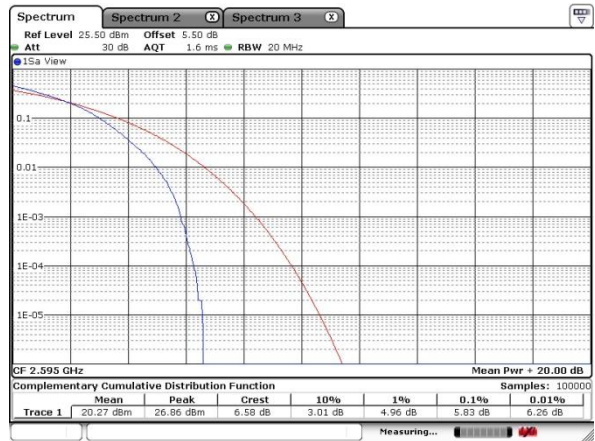

LTE Band 41 / 20MHz / QPSK

Lowest Channel / 1RB

Lowest Channel / Full RB

Middle Channel / 1RB

Middle Channel / Full RB

Highest Channel / 1RB

Highest Channel / Full RB

LTE Band 41 / 20MHz / 16QAM

Lowest Channel / 1RB

Lowest Channel / Full RB

Middle Channel / 1RB

Middle Channel / Full RB

Highest Channel / 1RB

Highest Channel / Full RB

LTE Band 41 / 20MHz / 64QAM

Lowest Channel / 1RB

Lowest Channel / Full RB

Middle Channel / 1RB

Middle Channel / Full RB

Highest Channel / 1RB

Highest Channel / Full RB

26dB Bandwidth

Mode	LTE Band 41 : 26dB BW(MHz)											
BW	1.4MHz		3MHz		5MHz		10MHz		15MHz		20MHz	
Mod.	QPSK	16QAM	QPSK	16QAM	QPSK	16QAM	QPSK	16QAM	QPSK	16QAM	QPSK	16QAM
Lowest CH					5.02	4.92	9.73	9.67	14.15	14.41	20.15	20.26
Middle CH					4.81	4.88	9.70	9.81	14.46	14.24	20.20	20.26
Highest CH					4.88	4.94	9.75	9.67	14.72	14.33	20.15	20.26
Mod.	64QAM		64QAM		64QAM		64QAM		64QAM		64QAM	
Lowest CH					4.94		9.73		14.41		20.09	
Middle CH					4.94		9.70		14.20		20.15	
Highest CH					4.88		9.96		14.15		20.09	