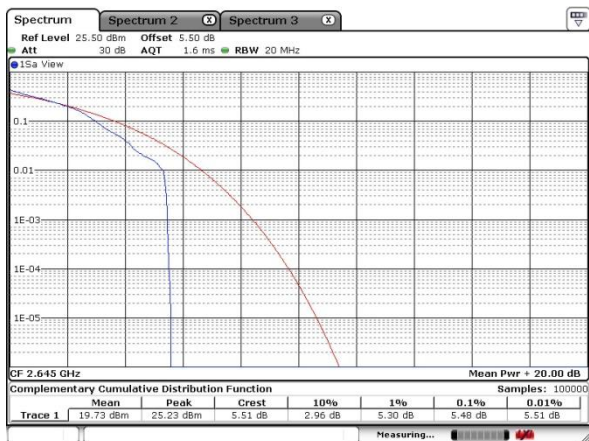

Lowest Channel / 1RB

Lowest Channel / Full RB

Middle Channel / 1RB

Middle Channel / Full RB

Highest Channel / 1RB

Highest Channel / Full RB

LTE Band 41 / 20MHz / 64QAM

Lowest Channel / 1RB

Lowest Channel / Full RB

Middle Channel / 1RB

Middle Channel / Full RB

Highest Channel / 1RB

Highest Channel / Full RB

26dB Bandwidth

Mode	LTE Band 41 : 26dB BW(MHz)											
BW	1.4MHz		3MHz		5MHz		10MHz		15MHz		20MHz	
Mod.	QPSK	16QAM	QPSK	16QAM	QPSK	16QAM	QPSK	16QAM	QPSK	16QAM	QPSK	16QAM
Lowest CH					5.02	4.92	9.73	9.67	14.15	14.41	20.15	20.26
Middle CH					4.81	4.88	9.70	9.81	14.46	14.24	20.20	20.26
Highest CH					4.88	4.94	9.75	9.67	14.72	14.33	20.15	20.26
Mod.	64QAM		64QAM		64QAM		64QAM		64QAM		64QAM	
Lowest CH					4.94		9.73		14.41		20.09	
Middle CH					4.94		9.70		14.20		20.15	
Highest CH					4.88		9.96		14.15		20.09	