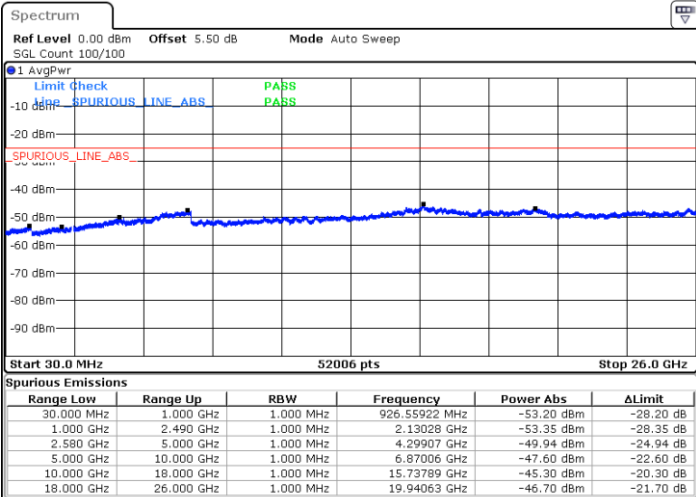

Lowest Channel / 64QAM

Middle Channel / 64QAM

Date: 15.FEB.2020 08:25:38

Date: 15.FEB.2020 08:26:32

Highest Channel / 64QAM

Date: 15.FEB.2020 08:27:25

LTE Band 7 / 15MHz

Lowest Channel / 64QAM

Middle Channel / 64QAM

Date: 15.FEB.2020 08:33:51

Date: 15.FEB.2020 08:34:45

Highest Channel / 64QAM

Date: 15.FEB.2020 08:35:39

LTE Band 7 / 20MHz

Lowest Channel / 64QAM

Middle Channel / 64QAM

Date: 15.FEB.2020 08:39:49

Date: 15.FEB.2020 08:40:43

Highest Channel / 64QAM

Date: 15.FEB.2020 08:41:36

Frequency Stability

Test Conditions		LTE Band 7 (QPSK) / Middle Channel	Limit
Temperature (°C)	Voltage (Volt)	BW 10MHz	Note 2.
		Deviation (ppm)	Result
50	Normal Voltage	0.0082	PASS
40	Normal Voltage	0.0108	
30	Normal Voltage	0.0121	
20(Ref.)	Normal Voltage	0.0000	
10	Normal Voltage	0.0015	
0	Normal Voltage	0.0076	
-10	Normal Voltage	0.0087	
-20	Normal Voltage	0.0014	
-30	Normal Voltage	0.0017	
20	Maximum Voltage	0.0031	
20	Normal Voltage	0.0000	
20	Battery End Point	0.0018	

Note:

1. Normal Voltage =3.8 V. ; Battery End Point (BEP) =3.4 V. ; Maximum Voltage =4.4 V.
2. Note: The frequency fundamental emissions stay within the authorized frequency block.

LTE Band 41

Peak-to-Average Ratio