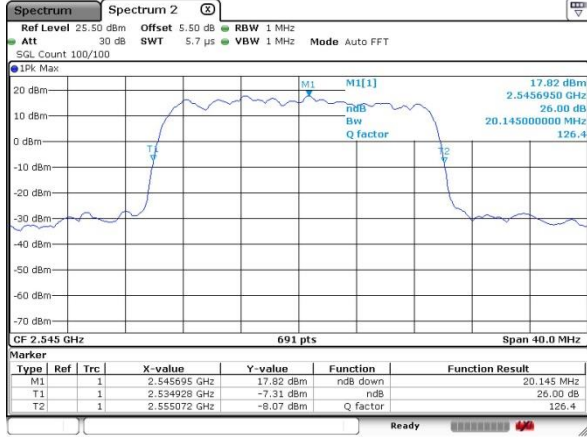

Lowest Channel / 15MHz / 16QAM

Middle Channel / 15MHz / QPSK

Middle Channel / 15MHz / 16QAM

Highest Channel / 15MHz / QPSK

Highest Channel / 15MHz / 16QAM

LTE Band 41

Lowest Channel / 20MHz / QPSK

Lowest Channel / 20MHz / 16QAM