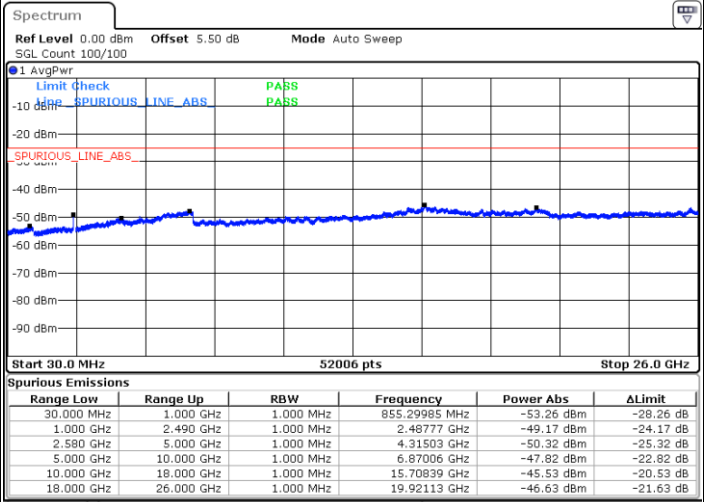

Date: 15.FEB.2020 07:36:12

Lowest Channel / 16QAM

Date: 15.FEB.2020 07:37:06

LTE Band 7 / 10MHz

Middle Channel / QPSK

Middle Channel / 16QAM

Date: 15.FEB.2020 07:38:53

Date: 15.FEB.2020 07:38:00

Highest Channel / QPSK

Highest Channel / 16QAM

Date: 15.FEB.2020 07:39:47

Date: 15.FEB.2020 07:40:41

LTE Band 7 / 15MHz

Lowest Channel / QPSK

Lowest Channel / 16QAM

Date: 15.FEB.2020 07:52:39

Date: 15.FEB.2020 07:53:33

Middle Channel / QPSK

Middle Channel / 16QAM

Date: 15.FEB.2020 07:55:21

Date: 15.FEB.2020 07:54:27

LTE Band7 / 15MHz

Highest Channel / QPSK

Date: 15.FEB.2020 07:56:15

Highest Channel / 16QAM

Date: 15.FEB.2020 07:57:09

LTE Band 7 / 20MHz

Lowest Channel / QPSK

Date: 15.FEB.2020 08:09:06

Lowest Channel / 16QAM

Date: 15.FEB.2020 08:10:00

LTE Band 7 / 20MHz