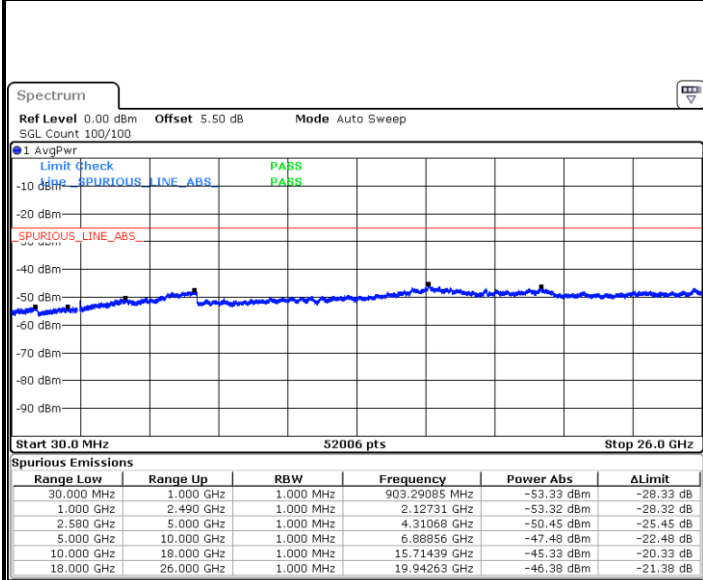

Highest Channel / QPSK

Highest Channel / 16QAM

Date: 15.FEB.2020 07:39:47

Date: 15.FEB.2020 07:40:41

LTE Band 7 / 15MHz

Lowest Channel / QPSK

Lowest Channel / 16QAM

Date: 15.FEB.2020 07:52:39

Date: 15.FEB.2020 07:53:33

Middle Channel / QPSK

Middle Channel / 16QAM

Date: 15.FEB.2020 07:55:21

Date: 15.FEB.2020 07:54:27

LTE Band7 / 15MHz

Highest Channel / QPSK

Date: 15.FEB.2020 07:56:15

Highest Channel / 16QAM

Date: 15.FEB.2020 07:57:09

LTE Band 7 / 20MHz

Lowest Channel / QPSK

Date: 15.FEB.2020 08:09:06

Lowest Channel / 16QAM

Date: 15.FEB.2020 08:10:00

LTE Band 7 / 20MHz