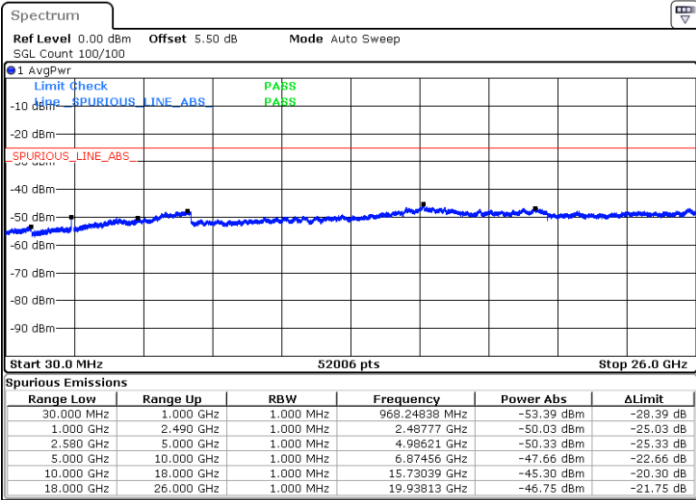

LTE Band 7 / 5MHz

Lowest Channel / 64QAM

Middle Channel / 64QAM

Date: 15.FEB.2020 08:19:41

Date: 15.FEB.2020 08:20:35

Highest Channel / 64QAM

Date: 15.FEB.2020 08:21:28

LTE Band 7 / 10MHz

Lowest Channel / 64QAM

Middle Channel / 64QAM

Date: 15.FEB.2020 08:25:38

Date: 15.FEB.2020 08:26:32

Highest Channel / 64QAM

Date: 15.FEB.2020 08:27:25

LTE Band 7 / 15MHz

Lowest Channel / 64QAM

Middle Channel / 64QAM

Date: 15.FEB.2020 08:33:51

Date: 15.FEB.2020 08:34:45

Highest Channel / 64QAM

Date: 15.FEB.2020 08:35:39

LTE Band 7 / 20MHz

Lowest Channel / 64QAM

Middle Channel / 64QAM