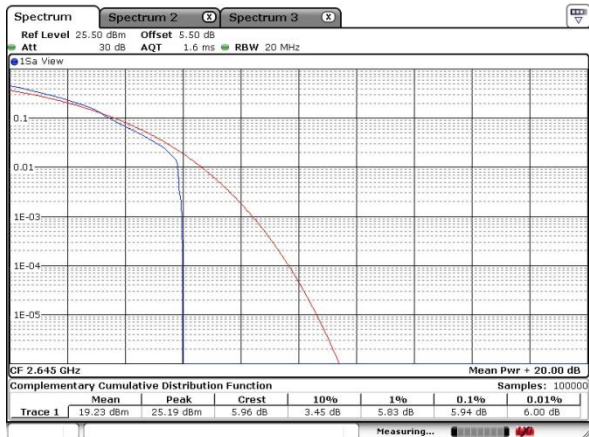

LTE Band 41 / 20MHz / QPSK

Lowest Channel / 1RB

Lowest Channel / Full RB

Middle Channel / 1RB

Middle Channel / Full RB

Highest Channel / 1RB

Highest Channel / Full RB

LTE Band 41 / 20MHz / 16QAM

Lowest Channel / 1RB

Lowest Channel / Full RB

Middle Channel / 1RB

Middle Channel / Full RB

Highest Channel / 1RB

Highest Channel / Full RB

LTE Band 41 / 20MHz / 64QAM

Lowest Channel / 1RB

Lowest Channel / Full RB

Middle Channel / 1RB

Middle Channel / Full RB

Highest Channel / 1RB

Highest Channel / Full RB

26dB Bandwidth

Mode	LTE Band 41 : 26dB BW(MHz)											
BW	1.4MHz		3MHz		5MHz		10MHz		15MHz		20MHz	
Mod.	QPSK	16QAM	QPSK	16QAM	QPSK	16QAM	QPSK	16QAM	QPSK	16QAM	QPSK	16QAM
Lowest CH					5.02	4.92	9.73	9.67	14.15	14.41	20.15	20.26
Middle CH					4.81	4.88	9.70	9.81	14.46	14.24	20.20	20.26
Highest CH					4.88	4.94	9.75	9.67	14.72	14.33	20.15	20.26
Mod.	64QAM		64QAM		64QAM		64QAM		64QAM		64QAM	
Lowest CH					4.94		9.73		14.41		20.09	
Middle CH					4.94		9.70		14.20		20.15	
Highest CH					4.88		9.96		14.15		20.09	