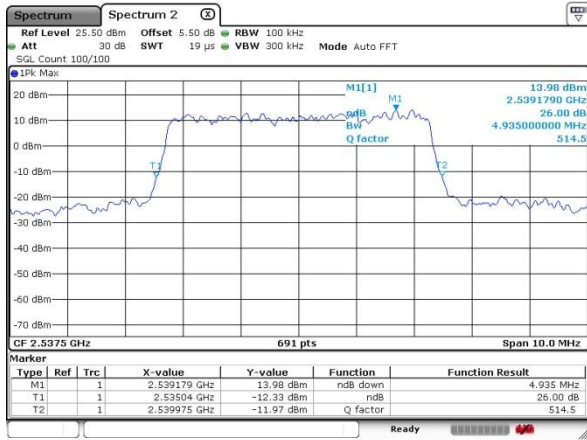

Middle Channel / 20MHz / QPSK

Middle Channel / 20MHz / 16QAM

Highest Channel / 20MHz / QPSK

Highest Channel / 20MHz / 16QAM

LTE Band 41

Lowest Channel / 5MHz / 64QAM

Lowest Channel / 10MHz / 64QAM

Middle Channel / 5MHz / 64QAM

Middle Channel / 10MHz / 64QAM

Highest Channel / 5MHz / 64QAM

Highest Channel / 10MHz / 64QAM