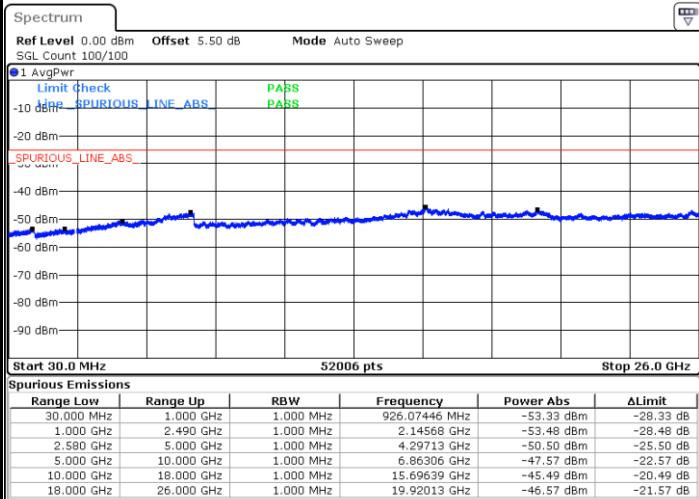

Conducted Spurious Emission

LTE Band 7 / 5MHz

Highest Channel / QPSK

Date: 15.FEB.2020 07:23:21

Highest Channel / 16QAM

Date: 15.FEB.2020 07:24:15

LTE Band 7 / 10MHz

Lowest Channel / QPSK

Date: 15.FEB.2020 07:36:12

Lowest Channel / 16QAM

Date: 15.FEB.2020 07:37:06

LTE Band 7 / 10MHz

Middle Channel / QPSK

Middle Channel / 16QAM

Date: 15.FEB.2020 07:38:53

Date: 15.FEB.2020 07:38:00

Highest Channel / QPSK

Highest Channel / 16QAM

Date: 15.FEB.2020 07:39:47

Date: 15.FEB.2020 07:40:41

LTE Band 7 / 15MHz

Lowest Channel / QPSK

Lowest Channel / 16QAM

Date: 15.FEB.2020 07:52:39

Date: 15.FEB.2020 07:53:33

Middle Channel / QPSK

Middle Channel / 16QAM

Date: 15.FEB.2020 07:55:21

Date: 15.FEB.2020 07:54:27

LTE Band7 / 15MHz

Highest Channel / QPSK

Date: 15.FEB.2020 07:56:15