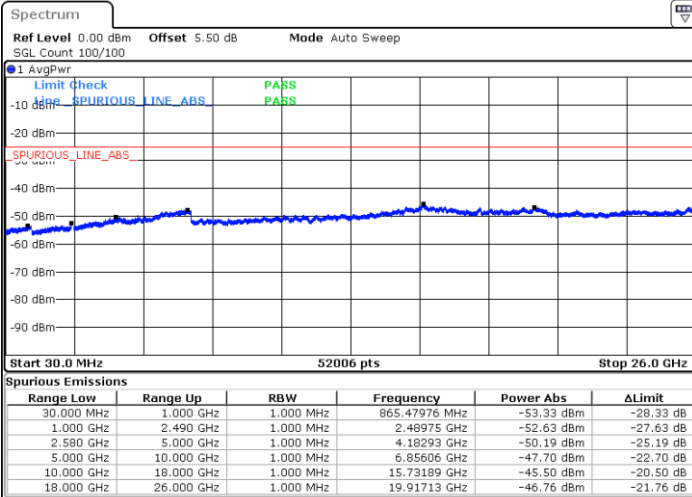

Middle Channel / QPSK

Middle Channel / 16QAM

Date: 15.FEB.2020 08:11:48

Date: 15.FEB.2020 08:10:54

Highest Channel / QPSK

Highest Channel / 16QAM

Date: 15.FEB.2020 08:12:42

Date: 15.FEB.2020 08:13:36

LTE Band 7 / 5MHz

Lowest Channel / 64QAM

Middle Channel / 64QAM

Date: 15.FEB.2020 08:19:41

Date: 15.FEB.2020 08:20:35

Highest Channel / 64QAM

Date: 15.FEB.2020 08:21:28

LTE Band 7 / 10MHz