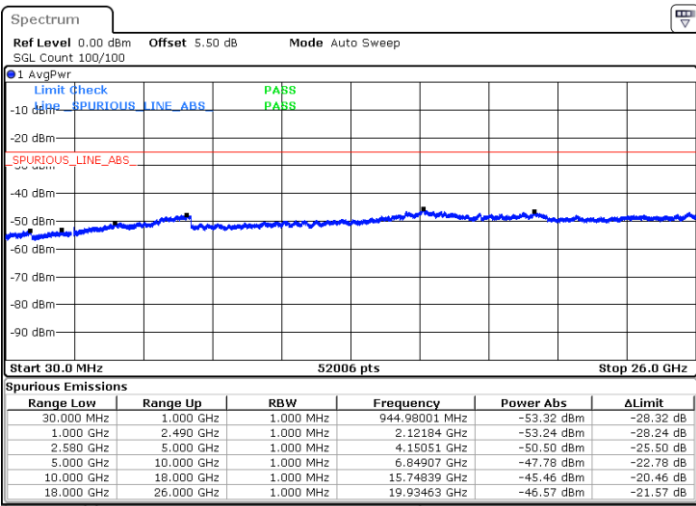

LTE Band 7 / 5MHz

Lowest Channel / 64QAM

Middle Channel / 64QAM

Date: 15.FEB.2020 08:19:41

Date: 15.FEB.2020 08:20:35

Highest Channel / 64QAM

Date: 15.FEB.2020 08:21:28

LTE Band 7 / 10MHz

Lowest Channel / 64QAM

Middle Channel / 64QAM

Date: 15.FEB.2020 08:25:38

Date: 15.FEB.2020 08:26:32

Highest Channel / 64QAM

Date: 15.FEB.2020 08:27:25

LTE Band 7 / 15MHz

Lowest Channel / 64QAM

Middle Channel / 64QAM

Date: 15.FEB.2020 08:33:51

Date: 15.FEB.2020 08:34:45

Highest Channel / 64QAM

Date: 15.FEB.2020 08:35:39

LTE Band 7 / 20MHz

Lowest Channel / 64QAM

Middle Channel / 64QAM