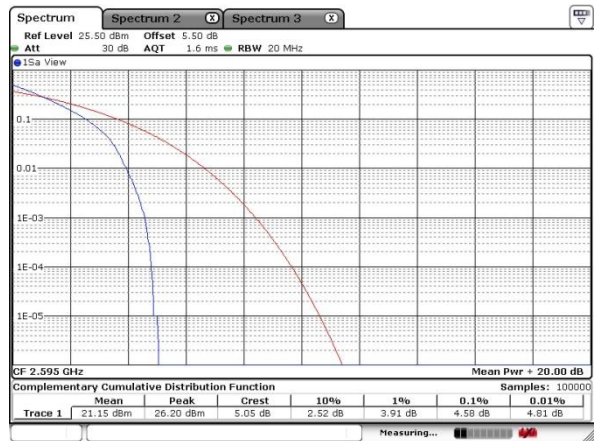

LTE Band 41 / 20MHz / QPSK

Lowest Channel / 1RB

Lowest Channel / Full RB

Middle Channel / 1RB

Middle Channel / Full RB

Highest Channel / 1RB

Highest Channel / Full RB

LTE Band 41 / 20MHz / 16QAM

Lowest Channel / 1RB

Lowest Channel / Full RB

Middle Channel / 1RB

Middle Channel / Full RB

Highest Channel / 1RB

Highest Channel / Full RB

LTE Band 41 / 20MHz / 64QAM

Lowest Channel / 1RB