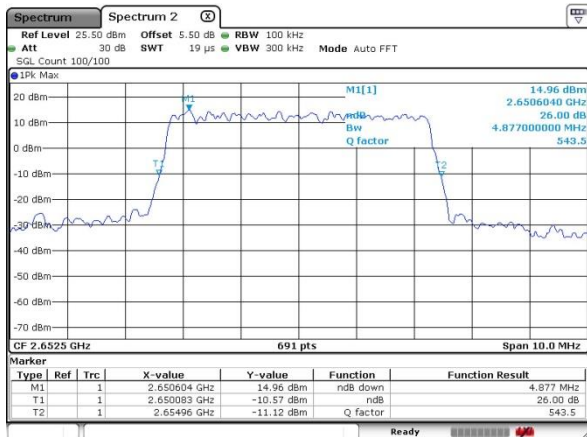

LTE Band 41

Lowest Channel / 5MHz / QPSK

Lowest Channel / 5MHz / 16QAM

Middle Channel / 5MHz / QPSK

Middle Channel / 5MHz / 16QAM

Highest Channel / 5MHz / QPSK

Highest Channel / 5MHz / 16QAM

LTE Band 41