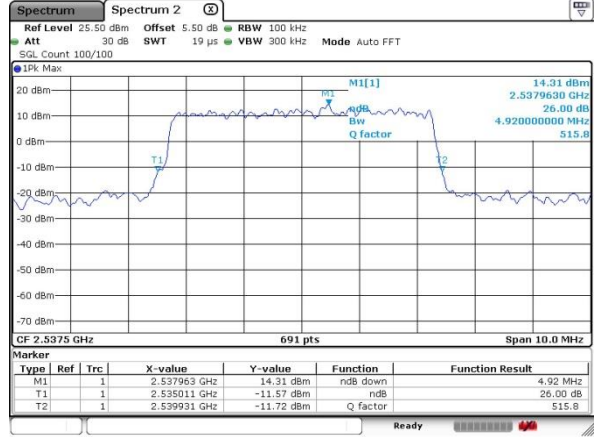

Lowest Channel / 1RB

Lowest Channel / Full RB

Middle Channel / 1RB

Middle Channel / Full RB

Highest Channel / 1RB

Highest Channel / Full RB

LTE Band 41 / 20MHz / 64QAM

Lowest Channel / 1RB

Lowest Channel / Full RB

Middle Channel / 1RB

Middle Channel / Full RB

Highest Channel / 1RB

Highest Channel / Full RB

26dB Bandwidth

Mode	LTE Band 41 : 26dB BW(MHz)											
BW	1.4MHz		3MHz		5MHz		10MHz		15MHz		20MHz	
Mod.	QPSK	16QAM	QPSK	16QAM	QPSK	16QAM	QPSK	16QAM	QPSK	16QAM	QPSK	16QAM
Lowest CH					5.02	4.92	9.73	9.67	14.15	14.41	20.15	20.26
Middle CH					4.81	4.88	9.70	9.81	14.46	14.24	20.20	20.26
Highest CH					4.88	4.94	9.75	9.67	14.72	14.33	20.15	20.26
Mod.	64QAM		64QAM		64QAM		64QAM		64QAM		64QAM	
Lowest CH					4.94		9.73		14.41		20.09	
Middle CH					4.94		9.70		14.20		20.15	
Highest CH					4.88		9.96		14.15		20.09	

LTE Band 41

Lowest Channel / 5MHz / QPSK

Lowest Channel / 5MHz / 16QAM

Middle Channel / 5MHz / QPSK

Middle Channel / 5MHz / 16QAM

Highest Channel / 5MHz / QPSK

Highest Channel / 5MHz / 16QAM

LTE Band 41