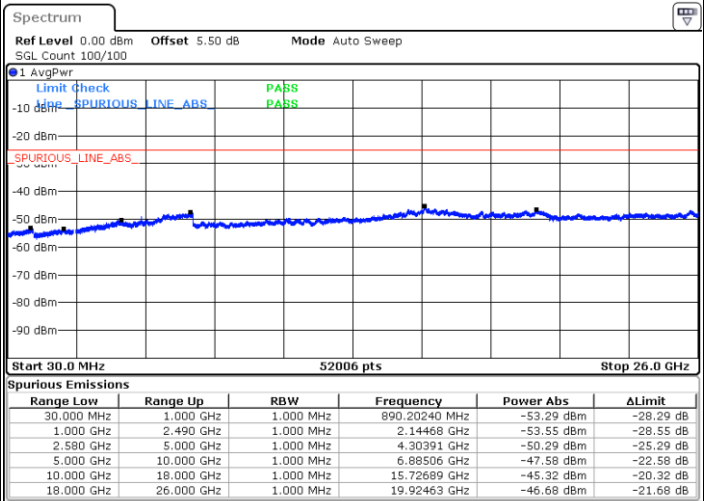

Highest Channel / QPSK

Highest Channel / 16QAM

Date: 15.FEB.2020 07:39:47

Date: 15.FEB.2020 07:40:41

LTE Band 7 / 15MHz

Lowest Channel / QPSK

Lowest Channel / 16QAM

Date: 15.FEB.2020 07:52:39

Date: 15.FEB.2020 07:53:33

Middle Channel / QPSK

Middle Channel / 16QAM

Date: 15.FEB.2020 07:55:21

Date: 15.FEB.2020 07:54:27

LTE Band7 / 15MHz

Highest Channel / QPSK

Date: 15.FEB.2020 07:56:15

Highest Channel / 16QAM

Date: 15.FEB.2020 07:57:09

LTE Band 7 / 20MHz

Lowest Channel / QPSK

Date: 15.FEB.2020 08:09:06

Lowest Channel / 16QAM

Date: 15.FEB.2020 08:10:00

LTE Band 7 / 20MHz