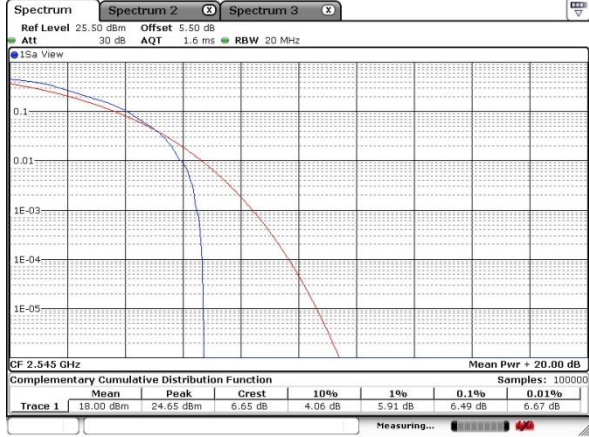

LTE Band 41 / 20MHz / QPSK

Lowest Channel / 1RB

Lowest Channel / Full RB

Middle Channel / 1RB

Middle Channel / Full RB

Highest Channel / 1RB

Highest Channel / Full RB

LTE Band 41 / 20MHz / 16QAM

Lowest Channel / 1RB

Lowest Channel / Full RB

Middle Channel / 1RB

Middle Channel / Full RB

Highest Channel / 1RB

Highest Channel / Full RB

LTE Band 41 / 20MHz / 64QAM

Lowest Channel / 1RB