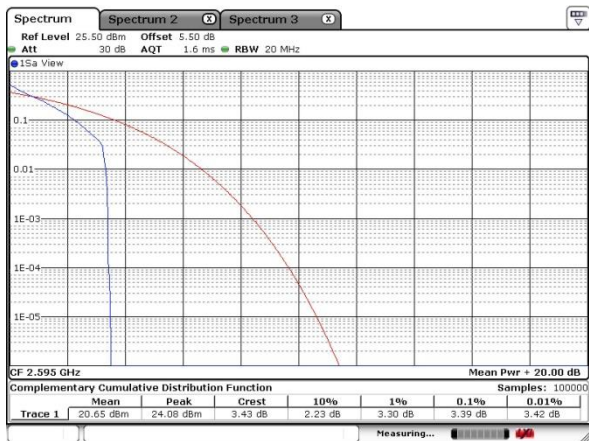

Note:

1. Normal Voltage =3.8 V. ; Battery End Point (BEP) =3.4 V. ; Maximum Voltage =4.4 V.
2. Note: The frequency fundamental emissions stay within the authorized frequency block.

LTE Band 41

Peak-to-Average Ratio

LTE Band 41 / 20MHz / QPSK

Lowest Channel / 1RB

Lowest Channel / Full RB

Middle Channel / 1RB

Middle Channel / Full RB

Highest Channel / 1RB

Highest Channel / Full RB

LTE Band 41 / 20MHz / 16QAM

Lowest Channel / 1RB

Lowest Channel / Full RB

Middle Channel / 1RB

Middle Channel / Full RB

Highest Channel / 1RB

Highest Channel / Full RB

LTE Band 41 / 20MHz / 64QAM

Lowest Channel / 1RB