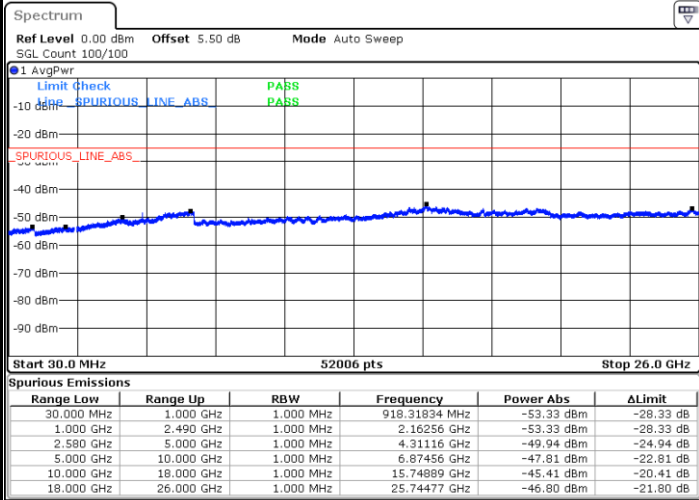

Conducted Spurious Emission

LTE Band 7 / 5MHz

Highest Channel / QPSK

Date: 15.FEB.2020 07:23:21

Highest Channel / 16QAM

Date: 15.FEB.2020 07:24:15

LTE Band 7 / 10MHz

Lowest Channel / QPSK

Date: 15.FEB.2020 07:36:12

Lowest Channel / 16QAM

Date: 15.FEB.2020 07:37:06

LTE Band 7 / 10MHz

Middle Channel / QPSK

Middle Channel / 16QAM

Date: 15.FEB.2020 07:38:53

Date: 15.FEB.2020 07:38:00

Highest Channel / QPSK

Highest Channel / 16QAM

Date: 15.FEB.2020 07:39:47

Date: 15.FEB.2020 07:40:41

LTE Band 7 / 15MHz

Lowest Channel / QPSK

Lowest Channel / 16QAM

Date: 15.FEB.2020 07:52:39

Date: 15.FEB.2020 07:53:33

Middle Channel / QPSK

Middle Channel / 16QAM

Date: 15.FEB.2020 07:55:21

Date: 15.FEB.2020 07:54:27

LTE Band7 / 15MHz

Highest Channel / QPSK

Date: 15.FEB.2020 07:56:15