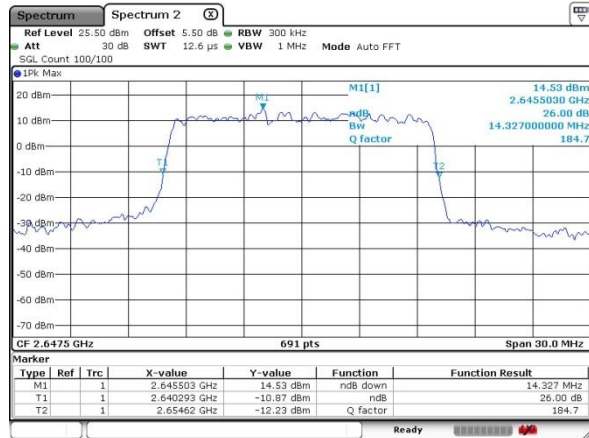

Lowest Channel / 15MHz / 16QAM

Middle Channel / 15MHz / QPSK

Middle Channel / 15MHz / 16QAM

Highest Channel / 15MHz / QPSK

Highest Channel / 15MHz / 16QAM

LTE Band 41

Lowest Channel / 20MHz / QPSK

Lowest Channel / 20MHz / 16QAM