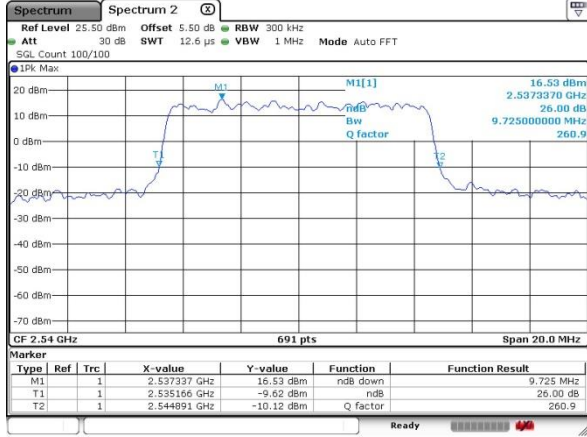

LTE Band 41

Lowest Channel / 10MHz / QPSK