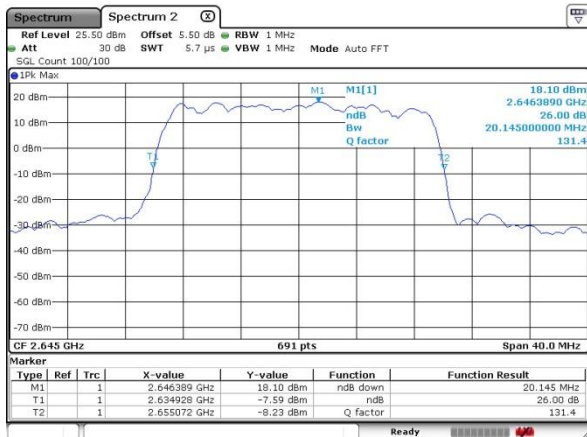

Lowest Channel / 10MHz / QPSK

Lowest Channel / 10MHz / 16QAM

Middle Channel / 10MHz / QPSK

Middle Channel / 10MHz / 16QAM

Highest Channel / 10MHz / QPSK

Highest Channel / 10MHz / 16QAM

LTE Band 41

Lowest Channel / 15MHz / QPSK

Lowest Channel / 15MHz / 16QAM

Middle Channel / 15MHz / QPSK

Middle Channel / 15MHz / 16QAM

Highest Channel / 15MHz / QPSK

Highest Channel / 15MHz / 16QAM

LTE Band 41

Lowest Channel / 20MHz / QPSK

Lowest Channel / 20MHz / 16QAM

Middle Channel / 20MHz / QPSK

Middle Channel / 20MHz / 16QAM

Highest Channel / 20MHz / QPSK

Highest Channel / 20MHz / 16QAM

LTE Band 41

Lowest Channel / 5MHz / 64QAM

Lowest Channel / 10MHz / 64QAM

Middle Channel / 5MHz / 64QAM