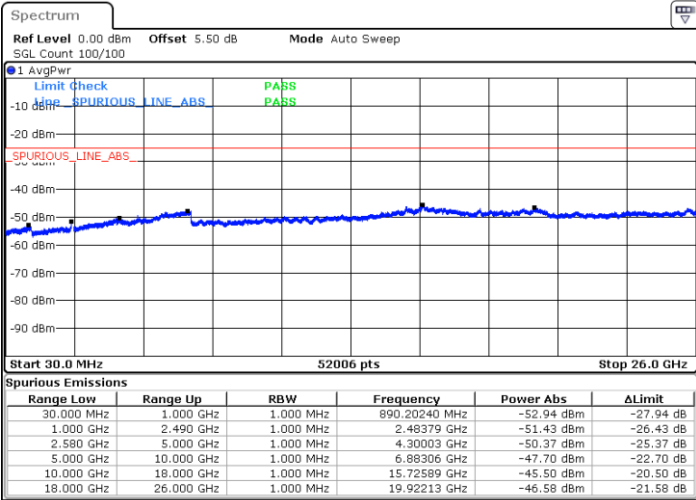

Lowest Channel / 64QAM

Middle Channel / 64QAM

Date: 15.FEB.2020 08:25:38

Date: 15.FEB.2020 08:26:32

Highest Channel / 64QAM

Date: 15.FEB.2020 08:27:25

LTE Band 7 / 15MHz

Lowest Channel / 64QAM

Middle Channel / 64QAM

Date: 15.FEB.2020 08:33:51

Date: 15.FEB.2020 08:34:45

Highest Channel / 64QAM

Date: 15.FEB.2020 08:35:39

LTE Band 7 / 20MHz

Lowest Channel / 64QAM

Middle Channel / 64QAM

Date: 15.FEB.2020 08:39:49

Date: 15.FEB.2020 08:40:43

Highest Channel / 64QAM

Date: 15.FEB.2020 08:41:36

Frequency Stability

Test Conditions		LTE Band 7 (QPSK) / Middle Channel	Limit
Temperature (°C)	Voltage (Volt)	BW 10MHz	Note 2.
		Deviation (ppm)	Result
50	Normal Voltage	0.0082	PASS
40	Normal Voltage	0.0108	
30	Normal Voltage	0.0121	
20(Ref.)	Normal Voltage	0.0000	
10	Normal Voltage	0.0015	
0	Normal Voltage	0.0076	
-10	Normal Voltage	0.0087	
-20	Normal Voltage	0.0014	
-30	Normal Voltage	0.0017	
20	Maximum Voltage	0.0031	
20	Normal Voltage	0.0000	
20	Battery End Point	0.0018	

Note:

1. Normal Voltage =3.8 V. ; Battery End Point (BEP) =3.4 V. ; Maximum Voltage =4.4 V.
2. Note: The frequency fundamental emissions stay within the authorized frequency block.

LTE Band 41

Peak-to-Average Ratio