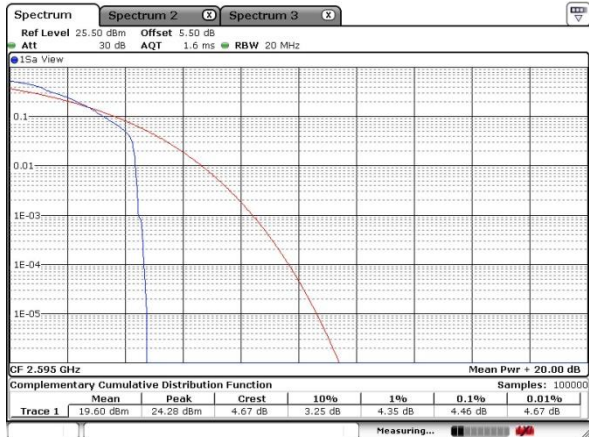

LTE Band 41 / 20MHz / QPSK

Lowest Channel / 1RB

Lowest Channel / Full RB

Middle Channel / 1RB

Middle Channel / Full RB

Highest Channel / 1RB

Highest Channel / Full RB

LTE Band 41 / 20MHz / 16QAM

Lowest Channel / 1RB

Lowest Channel / Full RB

Middle Channel / 1RB

Middle Channel / Full RB

Highest Channel / 1RB

Highest Channel / Full RB

LTE Band 41 / 20MHz / 64QAM

Lowest Channel / 1RB