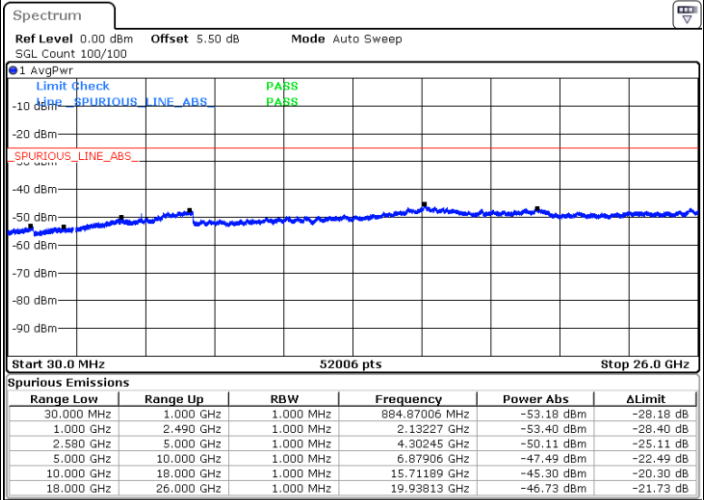

Conducted Spurious Emission

LTE Band 7 / 5MHz

Highest Channel / QPSK

Date: 15.FEB.2020 07:23:21

Highest Channel / 16QAM

Date: 15.FEB.2020 07:24:15

LTE Band 7 / 10MHz

Lowest Channel / QPSK

Date: 15.FEB.2020 07:36:12

Lowest Channel / 16QAM

Date: 15.FEB.2020 07:37:06

LTE Band 7 / 10MHz

Middle Channel / QPSK

Middle Channel / 16QAM

Date: 15.FEB.2020 07:38:53

Date: 15.FEB.2020 07:38:00

Highest Channel / QPSK

Highest Channel / 16QAM

Date: 15.FEB.2020 07:39:47

Date: 15.FEB.2020 07:40:41

LTE Band 7 / 15MHz

Lowest Channel / QPSK

Lowest Channel / 16QAM

Date: 15.FEB.2020 07:52:39

Date: 15.FEB.2020 07:53:33

Middle Channel / QPSK

Middle Channel / 16QAM

Date: 15.FEB.2020 07:55:21

Date: 15.FEB.2020 07:54:27

LTE Band7 / 15MHz

Highest Channel / QPSK

Date: 15.FEB.2020 07:56:15