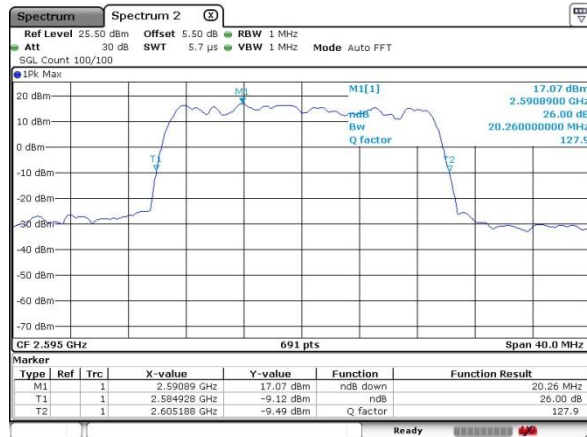

Middle Channel / 20MHz / 16QAM