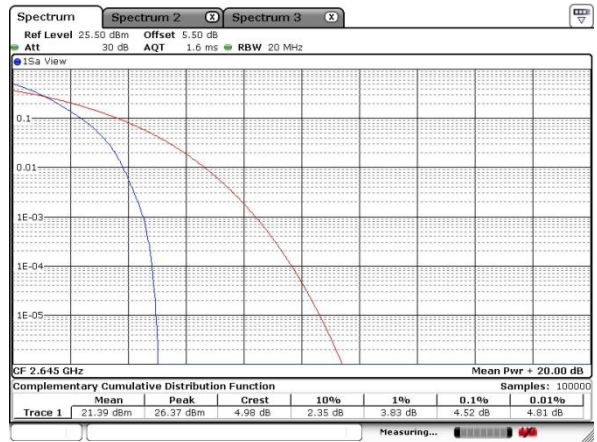

LTE Band 41 / 20MHz / QPSK

Lowest Channel / 1RB

Lowest Channel / Full RB

Middle Channel / 1RB

Middle Channel / Full RB

Highest Channel / 1RB

Highest Channel / Full RB

LTE Band 41 / 20MHz / 16QAM

Lowest Channel / 1RB

Lowest Channel / Full RB

Middle Channel / 1RB

Middle Channel / Full RB

Highest Channel / 1RB

Highest Channel / Full RB

LTE Band 41 / 20MHz / 64QAM

Lowest Channel / 1RB