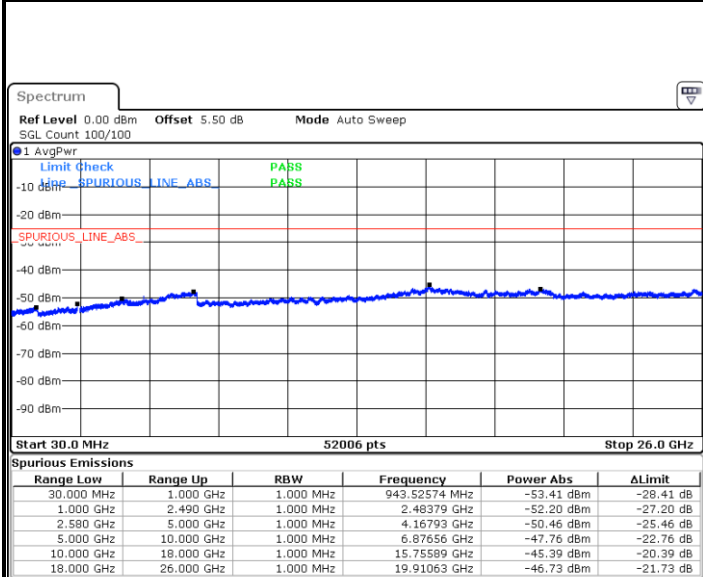

Highest Channel / QPSK

Highest Channel / 16QAM

Date: 15.FEB.2020 07:39:47

Date: 15.FEB.2020 07:40:41

LTE Band 7 / 15MHz

Lowest Channel / QPSK

Lowest Channel / 16QAM

Date: 15.FEB.2020 07:52:39

Date: 15.FEB.2020 07:53:33

Middle Channel / QPSK

Middle Channel / 16QAM

Date: 15.FEB.2020 07:55:21

Date: 15.FEB.2020 07:54:27

LTE Band7 / 15MHz

Highest Channel / QPSK

Date: 15.FEB.2020 07:56:15

Highest Channel / 16QAM

Date: 15.FEB.2020 07:57:09

LTE Band 7 / 20MHz

Lowest Channel / QPSK

Date: 15.FEB.2020 08:09:06

Lowest Channel / 16QAM

Date: 15.FEB.2020 08:10:00

LTE Band 7 / 20MHz