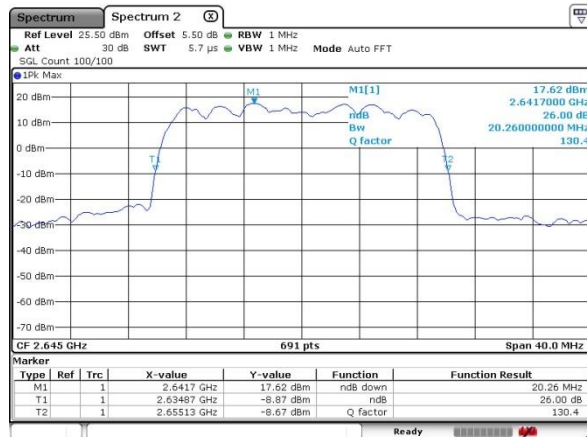

Middle Channel / 20MHz / QPSK

Middle Channel / 20MHz / 16QAM

Highest Channel / 20MHz / QPSK

Highest Channel / 20MHz / 16QAM

LTE Band 41

Lowest Channel / 5MHz / 64QAM

Lowest Channel / 10MHz / 64QAM

Middle Channel / 5MHz / 64QAM

Middle Channel / 10MHz / 64QAM

Highest Channel / 5MHz / 64QAM

Highest Channel / 10MHz / 64QAM