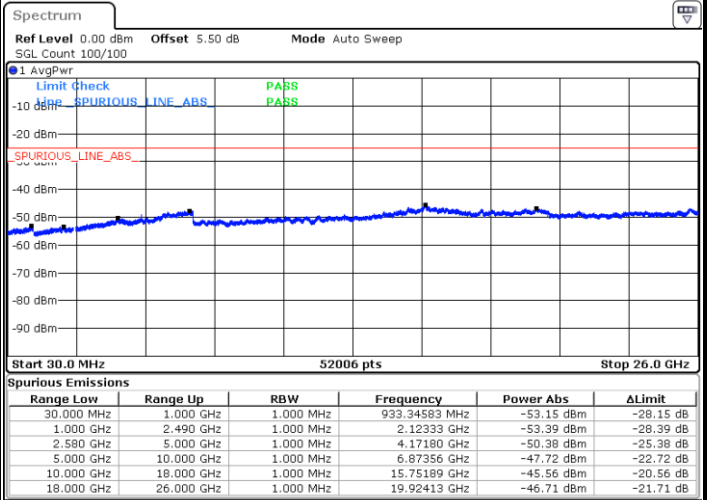

LTE Band 7 / 5MHz

Lowest Channel / 64QAM

Middle Channel / 64QAM

Date: 15.FEB.2020 08:19:41

Date: 15.FEB.2020 08:20:35

Highest Channel / 64QAM

Date: 15.FEB.2020 08:21:28

LTE Band 7 / 10MHz

Lowest Channel / 64QAM

Middle Channel / 64QAM

Date: 15.FEB.2020 08:25:38

Date: 15.FEB.2020 08:26:32

Highest Channel / 64QAM

Date: 15.FEB.2020 08:27:25

LTE Band 7 / 15MHz

Lowest Channel / 64QAM

Middle Channel / 64QAM

Date: 15.FEB.2020 08:33:51

Date: 15.FEB.2020 08:34:45

Highest Channel / 64QAM

Date: 15.FEB.2020 08:35:39

LTE Band 7 / 20MHz

Lowest Channel / 64QAM

Middle Channel / 64QAM