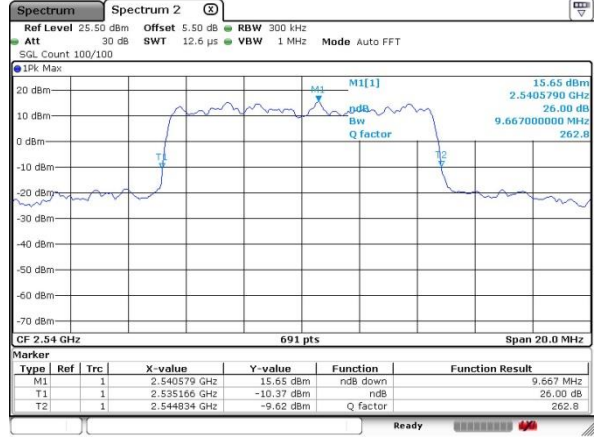

Lowest Channel / Full RB

Middle Channel / 1RB

Middle Channel / Full RB

Highest Channel / 1RB

Highest Channel / Full RB

26dB Bandwidth

Mode	LTE Band 41 : 26dB BW(MHz)											
BW	1.4MHz		3MHz		5MHz		10MHz		15MHz		20MHz	
Mod.	QPSK	16QAM	QPSK	16QAM	QPSK	16QAM	QPSK	16QAM	QPSK	16QAM	QPSK	16QAM
Lowest CH					5.02	4.92	9.73	9.67	14.15	14.41	20.15	20.26
Middle CH					4.81	4.88	9.70	9.81	14.46	14.24	20.20	20.26
Highest CH					4.88	4.94	9.75	9.67	14.72	14.33	20.15	20.26
Mod.	64QAM		64QAM		64QAM		64QAM		64QAM		64QAM	
Lowest CH					4.94		9.73		14.41		20.09	
Middle CH					4.94		9.70		14.20		20.15	
Highest CH					4.88		9.96		14.15		20.09	

LTE Band 41

Lowest Channel / 5MHz / QPSK

Lowest Channel / 5MHz / 16QAM

Middle Channel / 5MHz / QPSK

Middle Channel / 5MHz / 16QAM

Highest Channel / 5MHz / QPSK

Highest Channel / 5MHz / 16QAM

LTE Band 41

Lowest Channel / 10MHz / QPSK

Lowest Channel / 10MHz / 16QAM

Middle Channel / 10MHz / QPSK

Middle Channel / 10MHz / 16QAM

Highest Channel / 10MHz / QPSK

Highest Channel / 10MHz / 16QAM

LTE Band 41

Lowest Channel / 15MHz / QPSK