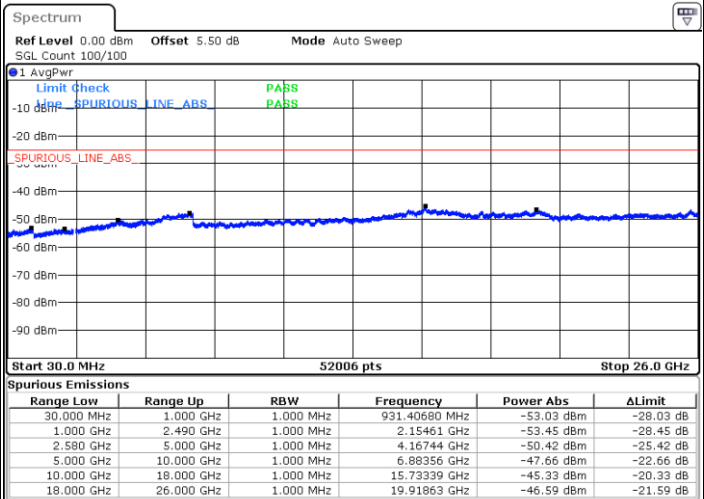

Conducted Spurious Emission

LTE Band 7 / 5MHz

Highest Channel / QPSK

Date: 15.FEB.2020 07:23:21

Highest Channel / 16QAM

Date: 15.FEB.2020 07:24:15

LTE Band 7 / 10MHz

Lowest Channel / QPSK

Date: 15.FEB.2020 07:36:12

Lowest Channel / 16QAM

Date: 15.FEB.2020 07:37:06

LTE Band 7 / 10MHz

Middle Channel / QPSK

Middle Channel / 16QAM

Date: 15.FEB.2020 07:38:53

Date: 15.FEB.2020 07:38:00

Highest Channel / QPSK

Highest Channel / 16QAM

Date: 15.FEB.2020 07:39:47

Date: 15.FEB.2020 07:40:41

LTE Band 7 / 15MHz

Lowest Channel / QPSK

Lowest Channel / 16QAM

Date: 15.FEB.2020 07:52:39

Date: 15.FEB.2020 07:53:33

Middle Channel / QPSK

Middle Channel / 16QAM

Date: 15.FEB.2020 07:55:21

Date: 15.FEB.2020 07:54:27

LTE Band7 / 15MHz

Highest Channel / QPSK

Date: 15.FEB.2020 07:56:15