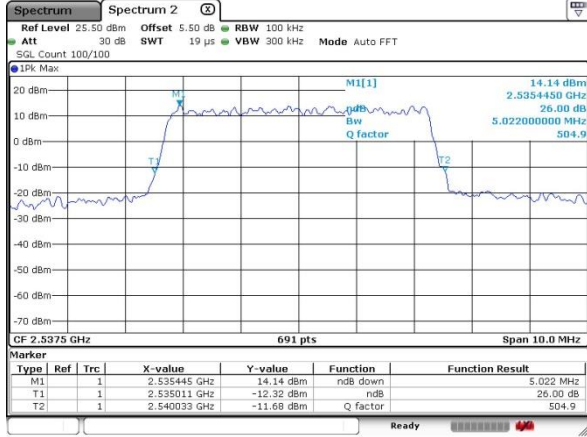

LTE Band 41

Lowest Channel / 5MHz / QPSK