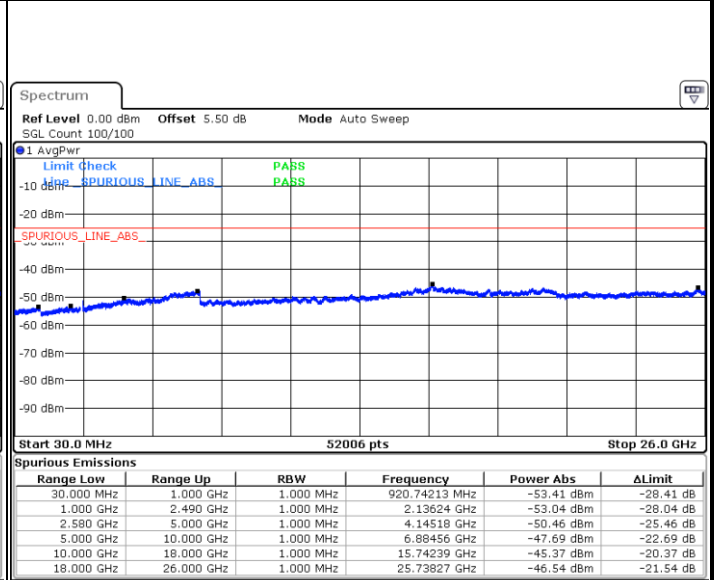

Highest Channel / QPSK

Highest Channel / 16QAM

Date: 15.FEB.2020 07:39:47

Date: 15.FEB.2020 07:40:41

LTE Band 7 / 15MHz

Lowest Channel / QPSK

Lowest Channel / 16QAM

Date: 15.FEB.2020 07:52:39

Date: 15.FEB.2020 07:53:33

Middle Channel / QPSK

Middle Channel / 16QAM

Date: 15.FEB.2020 07:55:21

Date: 15.FEB.2020 07:54:27

LTE Band7 / 15MHz

Highest Channel / QPSK

Date: 15.FEB.2020 07:56:15

Highest Channel / 16QAM

Date: 15.FEB.2020 07:57:09

LTE Band 7 / 20MHz

Lowest Channel / QPSK

Date: 15.FEB.2020 08:09:06

Lowest Channel / 16QAM

Date: 15.FEB.2020 08:10:00

LTE Band 7 / 20MHz