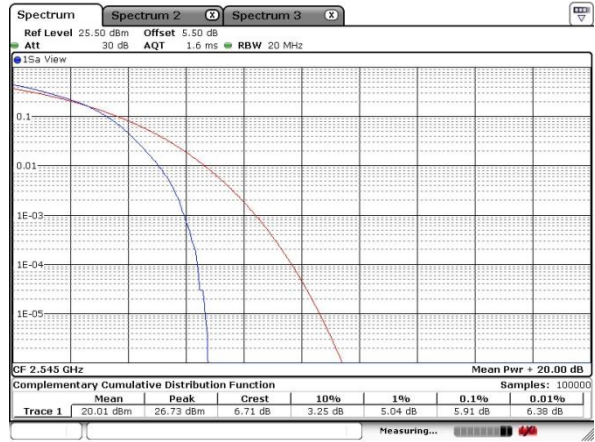

Lowest Channel / 1RB

Lowest Channel / Full RB

Middle Channel / 1RB

Middle Channel / Full RB

Highest Channel / 1RB

Highest Channel / Full RB

LTE Band 41 / 20MHz / 64QAM

Lowest Channel / 1RB

Lowest Channel / Full RB

Middle Channel / 1RB

Middle Channel / Full RB

Highest Channel / 1RB

Highest Channel / Full RB

26dB Bandwidth

Mode	LTE Band 41 : 26dB BW(MHz)											
BW	1.4MHz		3MHz		5MHz		10MHz		15MHz		20MHz	
Mod.	QPSK	16QAM	QPSK	16QAM	QPSK	16QAM	QPSK	16QAM	QPSK	16QAM	QPSK	16QAM
Lowest CH					5.02	4.92	9.73	9.67	14.15	14.41	20.15	20.26
Middle CH					4.81	4.88	9.70	9.81	14.46	14.24	20.20	20.26
Highest CH					4.88	4.94	9.75	9.67	14.72	14.33	20.15	20.26
Mod.	64QAM		64QAM		64QAM		64QAM		64QAM		64QAM	
Lowest CH					4.94		9.73		14.41		20.09	
Middle CH					4.94		9.70		14.20		20.15	
Highest CH					4.88		9.96		14.15		20.09	