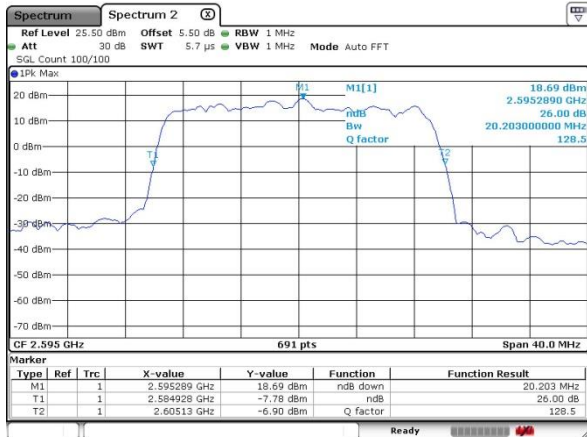

Middle Channel / 20MHz / QPSK