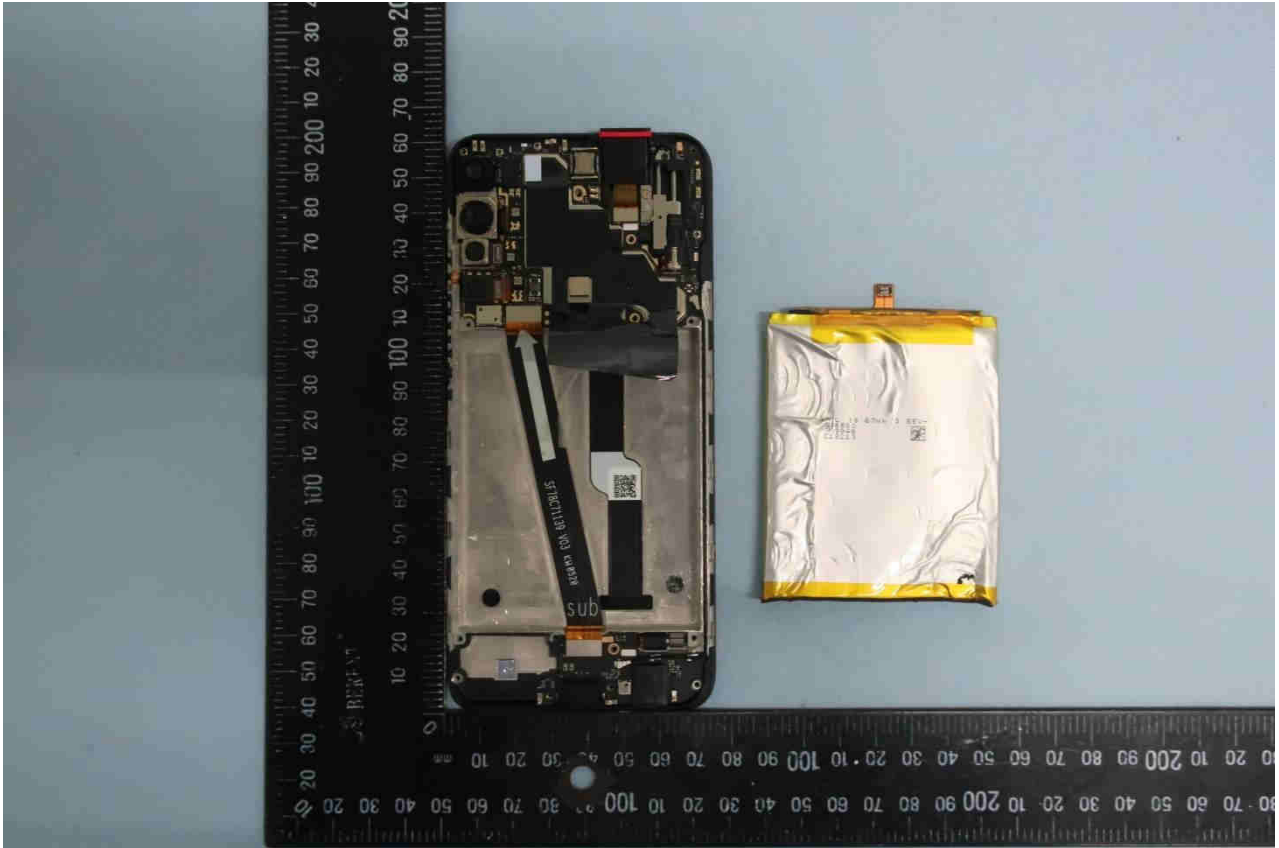

3. Internal Photograph of EUT

Brand Name: Motorola / Model Name: XT2067-1

Brand Name: Motorola / Model Name: XT2067-1

Brand Name: Motorola / Model Name: XT2067-1

Brand Name: Motorola / Model Name: XT2067-1

Brand Name: Motorola / Model Name: XT2067-1

Brand Name: Motorola / Model Name: XT2067-1

Brand Name: Motorola / Model Name: XT2067-1

Brand Name: Motorola / Model Name: XT2067-1

Brand Name: Motorola / Model Name: XT2067-1