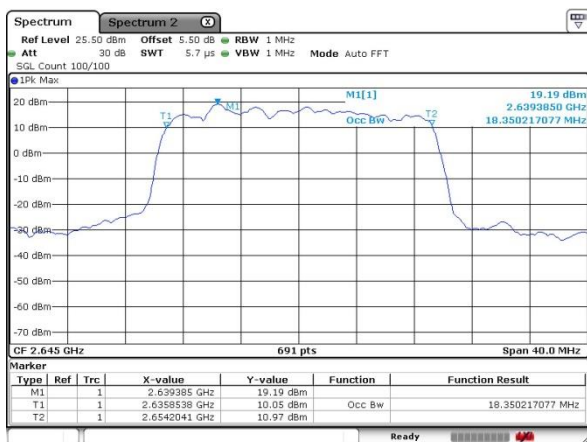

Highest Channel / 20Hz / QPSK