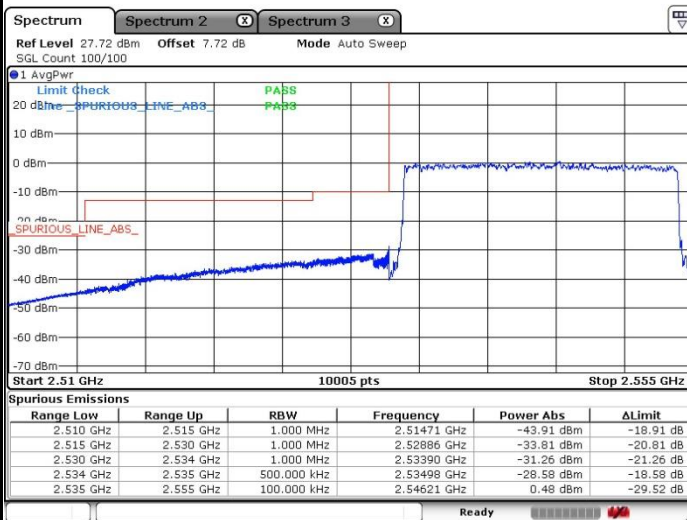

Lowest Band Edge / 1 RB

Highest Band Edge / 1 RB

Lowest Band Edge / Full RB

Highest Band Edge / Full RB

LTE Band 41 / 20MHz / QPSK

Lowest Band Edge / 1 RB

Highest Band Edge / 1 RB

Lowest Band Edge / Full RB

Highest Band Edge / Full RB

LTE Band 41 / 20MHz / 16QAM

Lowest Band Edge / 1 RB

Highest Band Edge / 1RB

Lowest Band Edge / Full RB

Highest Band Edge / Full RB

LTE Band 41 / 5MHz / 64QAM

Lowest Band Edge / 1 RB

Highest Band Edge / 1 RB

Lowest Band Edge / Full RB

Highest Band Edge / Full RB