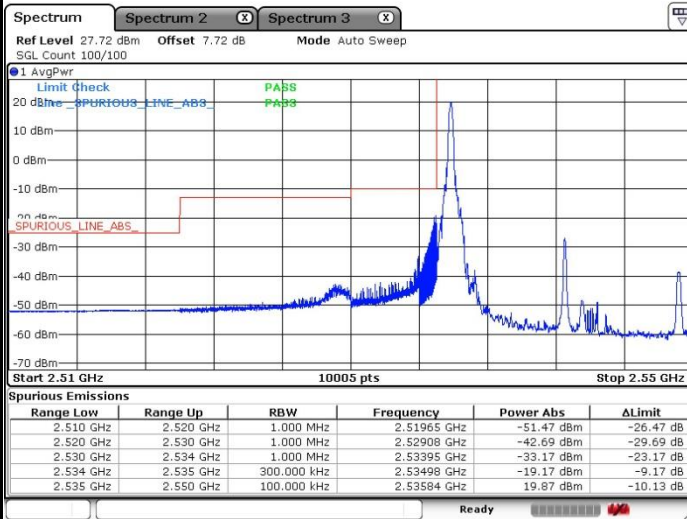

LTE Band 41 / 10MHz / QPSK

Lowest Band Edge / 1 RB

Highest Band Edge / 1 RB

Lowest Band Edge / Full RB

Highest Band Edge / Full RB

LTE Band 41 / 10MHz / 16QAM

Lowest Band Edge / 1 RB

Highest Band Edge / 1 RB

Lowest Band Edge / Full RB

Highest Band Edge / Full RB

LTE Band 41 / 15MHz / QPSK

Lowest Band Edge / 1 RB

Highest Band Edge / 1 RB

Lowest Band Edge / Full RB

Highest Band Edge / Full RB

LTE Band 41 / 15MHz / 16QAM

Lowest Band Edge / 1 RB

Highest Band Edge / 1 RB

Lowest Band Edge / Full RB

Highest Band Edge / Full RB

LTE Band 41 / 20MHz / QPSK

Lowest Band Edge / 1 RB

Highest Band Edge / 1 RB

Lowest Band Edge / Full RB

Highest Band Edge / Full RB

LTE Band 41 / 20MHz / 16QAM

Lowest Band Edge / 1 RB

Highest Band Edge / 1RB

Lowest Band Edge / Full RB

Highest Band Edge / Full RB

LTE Band 41 / 5MHz / 64QAM

Lowest Band Edge / 1 RB