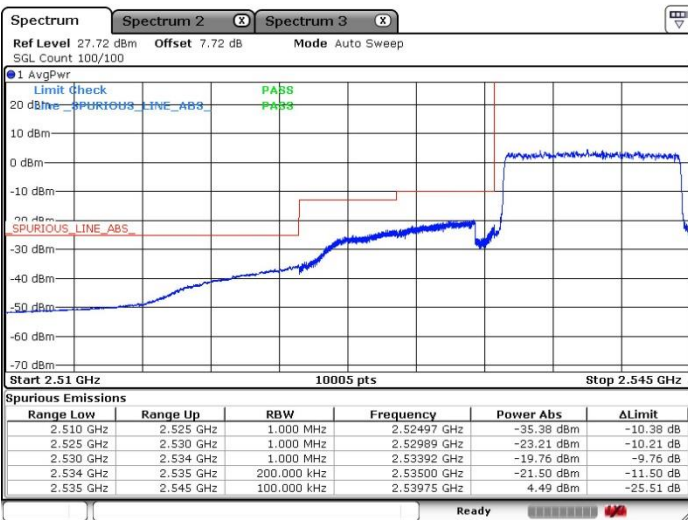

Highest Channel / 15MHz / 64QAM

Highest Channel / 20MHz / 64QAM

Conducted Band Edge

LTE Band 41 / 5MHz / 16QAM

Lowest Band Edge / 1 RB

Highest Band Edge / 1 RB

Lowest Band Edge / Full RB

Highest Band Edge / Full RB

LTE Band 41 / 10MHz / QPSK

Lowest Band Edge / 1 RB

Highest Band Edge / 1 RB

Lowest Band Edge / Full RB

Highest Band Edge / Full RB

LTE Band 41 / 10MHz / 16QAM

Lowest Band Edge / 1 RB

Highest Band Edge / 1 RB

Lowest Band Edge / Full RB

Highest Band Edge / Full RB

LTE Band 41 / 15MHz / QPSK

Lowest Band Edge / 1 RB

Highest Band Edge / 1 RB

Lowest Band Edge / Full RB

Highest Band Edge / Full RB

LTE Band 41 / 15MHz / 16QAM

Lowest Band Edge / 1 RB

Highest Band Edge / 1 RB

Lowest Band Edge / Full RB

Highest Band Edge / Full RB

LTE Band 41 / 20MHz / QPSK

Lowest Band Edge / 1 RB

Highest Band Edge / 1 RB

Lowest Band Edge / Full RB