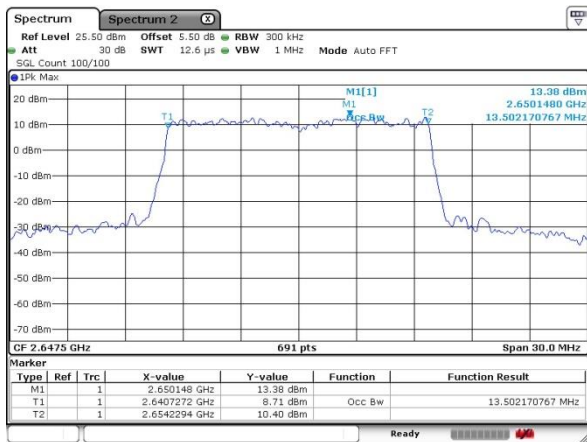

Middle Channel / 10MHz / 64QAM

Highest Channel / 5MHz / 64QAM

Highest Channel / 10MHz / 64QAM

LTE Band 41

Lowest Channel / 15MHz / 64QAM

Lowest Channel / 20MHz / 64QAM

Middle Channel / 15MHz / 64QAM

Middle Channel / 20MHz / 64QAM

Highest Channel / 15MHz / 64QAM

Highest Channel / 20MHz / 64QAM

Conducted Band Edge

LTE Band 41 / 5MHz / 16QAM

Lowest Band Edge / 1 RB

Highest Band Edge / 1 RB

Lowest Band Edge / Full RB

Highest Band Edge / Full RB

LTE Band 41 / 10MHz / QPSK

Lowest Band Edge / 1 RB

Highest Band Edge / 1 RB

Lowest Band Edge / Full RB

Highest Band Edge / Full RB

LTE Band 41 / 10MHz / 16QAM

Lowest Band Edge / 1 RB

Highest Band Edge / 1 RB