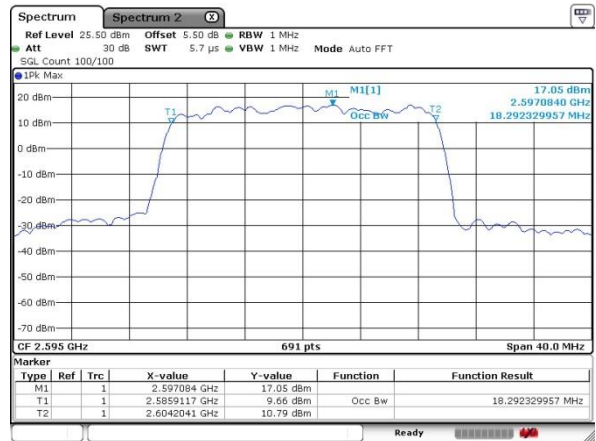

Middle Channel / 10MHz / 64QAM

Highest Channel / 5MHz / 64QAM

Highest Channel / 10MHz / 64QAM

LTE Band 41

Lowest Channel / 15MHz / 64QAM

Lowest Channel / 20MHz / 64QAM

Middle Channel / 15MHz / 64QAM

Middle Channel / 20MHz / 64QAM

Highest Channel / 15MHz / 64QAM

Highest Channel / 20MHz / 64QAM

Conducted Band Edge

LTE Band 41 / 5MHz / 16QAM

Lowest Band Edge / 1 RB

Highest Band Edge / 1 RB

Lowest Band Edge / Full RB

Highest Band Edge / Full RB