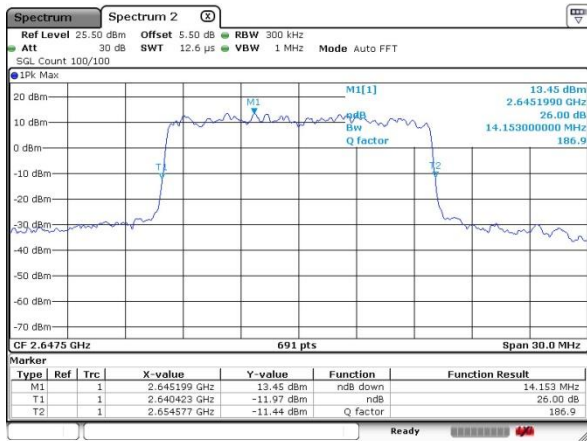

LTE Band 41

Lowest Channel / 15MHz / 64QAM

Lowest Channel / 20MHz / 64QAM

Middle Channel / 15MHz / 64QAM

Middle Channel / 20MHz / 64QAM

Highest Channel / 15MHz / 64QAM

Highest Channel / 20MHz / 64QAM

Occupied Bandwidth

Mode	LTE Band 41 : 99%OBW(MHz)											
BW	1.4MHz		3MHz		5MHz		10MHz		15MHz		20MHz	
Mod.	QPSK	16QAM	QPSK	16QAM	QPSK	16QAM	QPSK	16QAM	QPSK	16QAM	QPSK	16QAM
Lowest CH					4.49	4.50	9.09	9.00	13.50	13.50	18.41	18.35
Middle CH					4.50	4.52	8.97	9.06	13.46	13.42	18.35	18.52
Highest CH					4.50	4.50	9.06	9.00	13.50	13.46	18.35	18.23
Mod.	64QAM		64QAM		64QAM		64QAM		64QAM		64QAM	
Lowest CH					4.49		9.03		13.50		18.41	
Middle CH					4.49		9.06		13.37		18.29	
Highest CH					4.49		9.03		13.50		18.29	