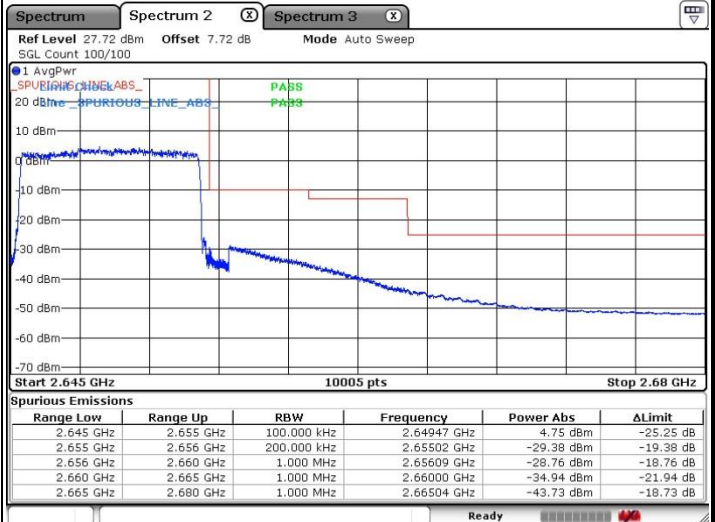

Highest Channel / 15MHz / 64QAM

Highest Channel / 20MHz / 64QAM

Conducted Band Edge

LTE Band 41 / 5MHz / 16QAM

Lowest Band Edge / 1 RB

Highest Band Edge / 1 RB

Lowest Band Edge / Full RB

Highest Band Edge / Full RB

LTE Band 41 / 10MHz / QPSK

Lowest Band Edge / 1 RB

Highest Band Edge / 1 RB

Lowest Band Edge / Full RB

Highest Band Edge / Full RB

LTE Band 41 / 10MHz / 16QAM

Lowest Band Edge / 1 RB

Highest Band Edge / 1 RB

Lowest Band Edge / Full RB

Highest Band Edge / Full RB

LTE Band 41 / 15MHz / QPSK

Lowest Band Edge / 1 RB

Highest Band Edge / 1 RB

Lowest Band Edge / Full RB

Highest Band Edge / Full RB

LTE Band 41 / 15MHz / 16QAM

Lowest Band Edge / 1 RB

Highest Band Edge / 1 RB

Lowest Band Edge / Full RB

Highest Band Edge / Full RB

LTE Band 41 / 20MHz / QPSK

Lowest Band Edge / 1 RB

Highest Band Edge / 1 RB

Lowest Band Edge / Full RB