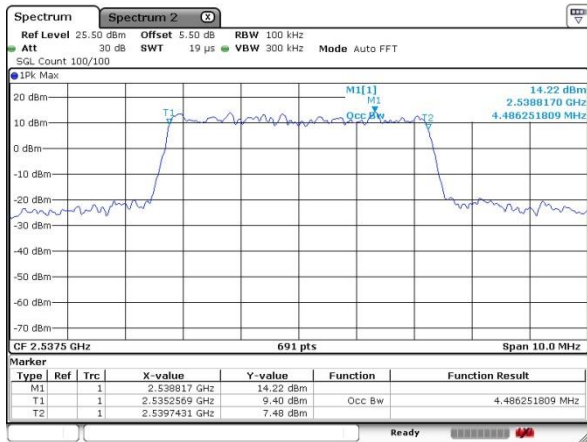

Middle Channel / 20MHz / QPSK

Middle Channel / 20MHz / 16QAM

Highest Channel / 20Hz / QPSK

Highest Channel / 20MHz / 16QAM

Lowest Channel / 5MHz / 64QAM

Lowest Channel / 10MHz / 64QAM

Middle Channel / 5MHz / 64QAM

Middle Channel / 10MHz / 64QAM

Highest Channel / 5MHz / 64QAM

Highest Channel / 10MHz / 64QAM

LTE Band 41

Lowest Channel / 15MHz / 64QAM

Lowest Channel / 20MHz / 64QAM

Middle Channel / 15MHz / 64QAM

Middle Channel / 20MHz / 64QAM