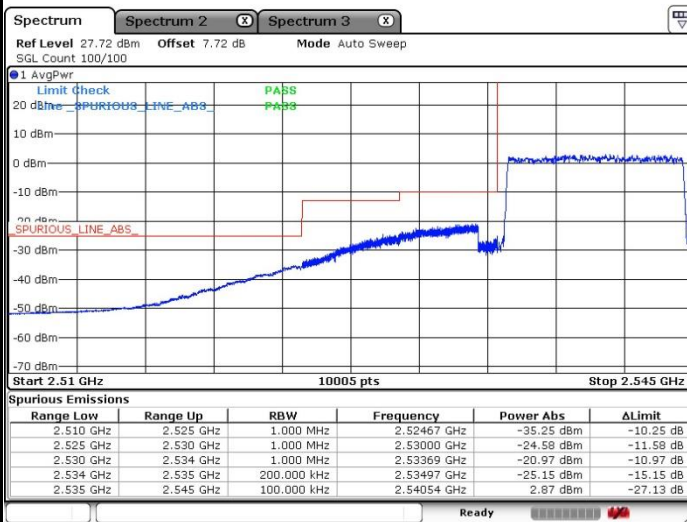

Highest Channel / 15MHz / 64QAM

Highest Channel / 20MHz / 64QAM

Conducted Band Edge

LTE Band 41 / 5MHz / 16QAM

Lowest Band Edge / 1 RB

Highest Band Edge / 1 RB

Lowest Band Edge / Full RB

Highest Band Edge / Full RB

LTE Band 41 / 10MHz / QPSK

Lowest Band Edge / 1 RB

Highest Band Edge / 1 RB

Lowest Band Edge / Full RB

Highest Band Edge / Full RB

LTE Band 41 / 10MHz / 16QAM

Lowest Band Edge / 1 RB

Highest Band Edge / 1 RB

Lowest Band Edge / Full RB

Highest Band Edge / Full RB

LTE Band 41 / 15MHz / QPSK

Lowest Band Edge / 1 RB

Highest Band Edge / 1 RB

Lowest Band Edge / Full RB

Highest Band Edge / Full RB

LTE Band 41 / 15MHz / 16QAM

Lowest Band Edge / 1 RB

Highest Band Edge / 1 RB

Lowest Band Edge / Full RB

Highest Band Edge / Full RB

LTE Band 41 / 20MHz / QPSK

Lowest Band Edge / 1 RB

Highest Band Edge / 1 RB

Lowest Band Edge / Full RB