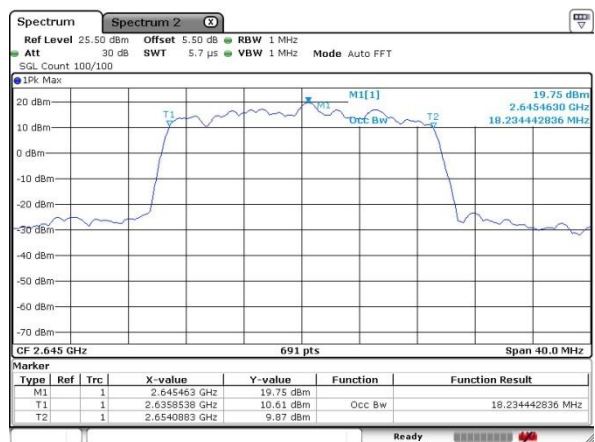

Middle Channel / 20MHz / QPSK

Middle Channel / 20MHz / 16QAM

Highest Channel / 20Hz / QPSK

Highest Channel / 20MHz / 16QAM

Lowest Channel / 5MHz / 64QAM

Lowest Channel / 10MHz / 64QAM

Middle Channel / 5MHz / 64QAM

Middle Channel / 10MHz / 64QAM

Highest Channel / 5MHz / 64QAM

Highest Channel / 10MHz / 64QAM

LTE Band 41

Lowest Channel / 15MHz / 64QAM

Lowest Channel / 20MHz / 64QAM

Middle Channel / 15MHz / 64QAM

Middle Channel / 20MHz / 64QAM

Highest Channel / 15MHz / 64QAM

Highest Channel / 20MHz / 64QAM

Conducted Band Edge

LTE Band 41 / 5MHz / 16QAM

Lowest Band Edge / 1 RB

Highest Band Edge / 1 RB

Lowest Band Edge / Full RB

Highest Band Edge / Full RB