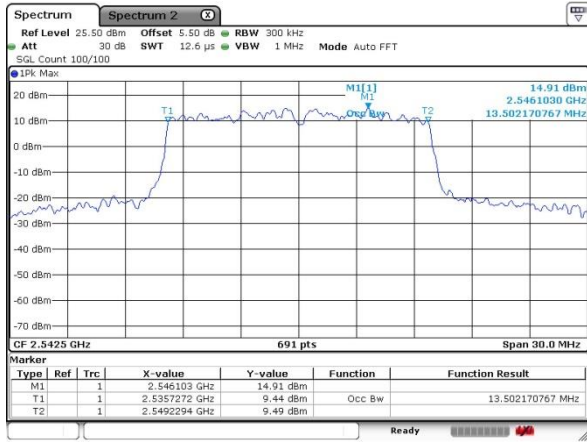

Lowest Channel / 10MHz / QPSK

Lowest Channel / 10MHz / 16QAM

Middle Channel / 10MHz / QPSK

Middle Channel / 10MHz / 16QAM

Highest Channel / 10MHz / QPSK

Highest Channel / 10MHz / 16QAM

LTE Band 41

Lowest Channel / 15MHz / QPSK