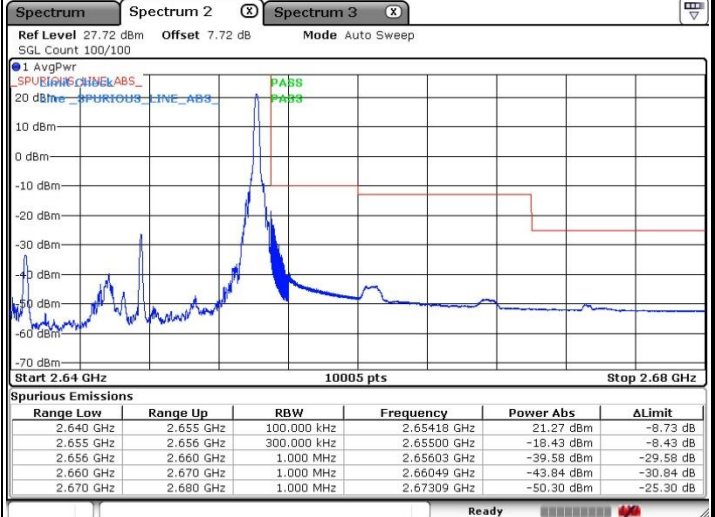

LTE Band 41 / 10MHz / QPSK

Lowest Band Edge / 1 RB

Highest Band Edge / 1 RB

Lowest Band Edge / Full RB

Highest Band Edge / Full RB

LTE Band 41 / 10MHz / 16QAM

Lowest Band Edge / 1 RB

Highest Band Edge / 1 RB

Lowest Band Edge / Full RB

Highest Band Edge / Full RB

LTE Band 41 / 15MHz / QPSK

Lowest Band Edge / 1 RB

Highest Band Edge / 1 RB

Lowest Band Edge / Full RB

Highest Band Edge / Full RB

LTE Band 41 / 15MHz / 16QAM

Lowest Band Edge / 1 RB

Highest Band Edge / 1 RB

Lowest Band Edge / Full RB

Highest Band Edge / Full RB

LTE Band 41 / 20MHz / QPSK

Lowest Band Edge / 1 RB

Highest Band Edge / 1 RB

Lowest Band Edge / Full RB

Highest Band Edge / Full RB

LTE Band 41 / 20MHz / 16QAM

Lowest Band Edge / 1 RB

Highest Band Edge / 1RB

Lowest Band Edge / Full RB

Highest Band Edge / Full RB

LTE Band 41 / 5MHz / 64QAM

Lowest Band Edge / 1 RB