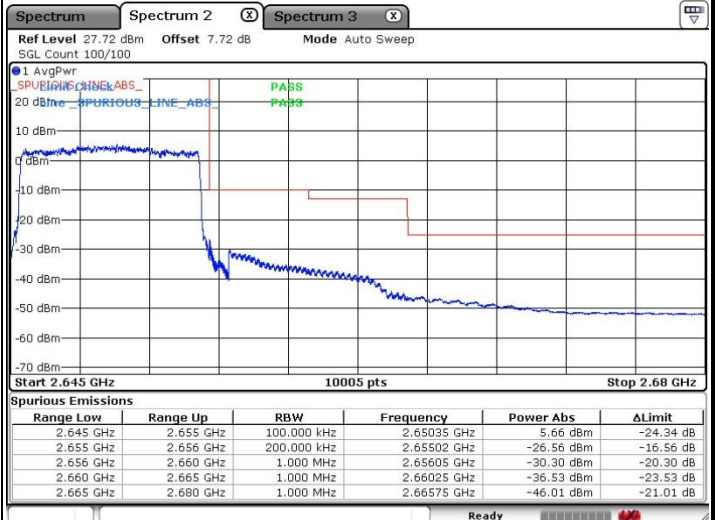

Highest Channel / 15MHz / 64QAM

Highest Channel / 20MHz / 64QAM

Conducted Band Edge

LTE Band 41 / 5MHz / 16QAM

Lowest Band Edge / 1 RB

Highest Band Edge / 1 RB

Lowest Band Edge / Full RB

Highest Band Edge / Full RB

LTE Band 41 / 10MHz / QPSK

Lowest Band Edge / 1 RB

Highest Band Edge / 1 RB

Lowest Band Edge / Full RB

Highest Band Edge / Full RB

LTE Band 41 / 10MHz / 16QAM

Lowest Band Edge / 1 RB

Highest Band Edge / 1 RB

Lowest Band Edge / Full RB

Highest Band Edge / Full RB

LTE Band 41 / 15MHz / QPSK

Lowest Band Edge / 1 RB

Highest Band Edge / 1 RB

Lowest Band Edge / Full RB

Highest Band Edge / Full RB

LTE Band 41 / 15MHz / 16QAM

Lowest Band Edge / 1 RB

Highest Band Edge / 1 RB

Lowest Band Edge / Full RB

Highest Band Edge / Full RB

LTE Band 41 / 20MHz / QPSK

Lowest Band Edge / 1 RB

Highest Band Edge / 1 RB

Lowest Band Edge / Full RB