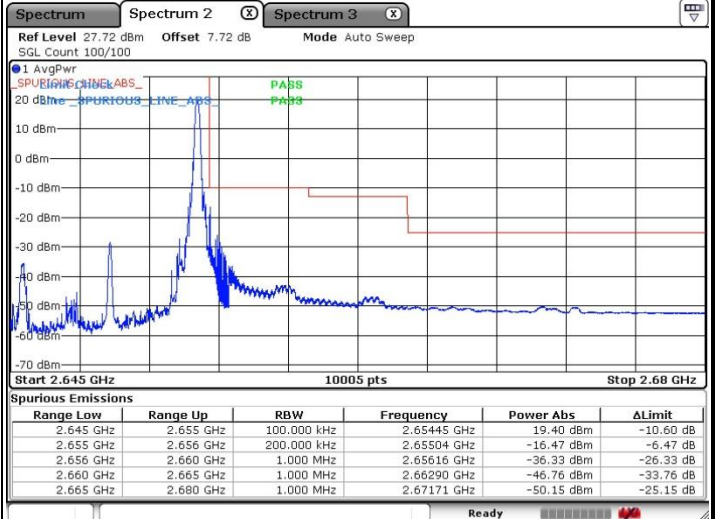

Highest Channel / 15MHz / 64QAM

Highest Channel / 20MHz / 64QAM

Conducted Band Edge

LTE Band 41 / 5MHz / 16QAM

Lowest Band Edge / 1 RB

Highest Band Edge / 1 RB

Lowest Band Edge / Full RB

Highest Band Edge / Full RB

LTE Band 41 / 10MHz / QPSK

Lowest Band Edge / 1 RB

Highest Band Edge / 1 RB

Lowest Band Edge / Full RB

Highest Band Edge / Full RB

LTE Band 41 / 10MHz / 16QAM

Lowest Band Edge / 1 RB

Highest Band Edge / 1 RB

Lowest Band Edge / Full RB

Highest Band Edge / Full RB

LTE Band 41 / 15MHz / QPSK

Lowest Band Edge / 1 RB

Highest Band Edge / 1 RB

Lowest Band Edge / Full RB

Highest Band Edge / Full RB

LTE Band 41 / 15MHz / 16QAM

Lowest Band Edge / 1 RB

Highest Band Edge / 1 RB

Lowest Band Edge / Full RB

Highest Band Edge / Full RB

LTE Band 41 / 20MHz / QPSK

Lowest Band Edge / 1 RB

Highest Band Edge / 1 RB

Lowest Band Edge / Full RB