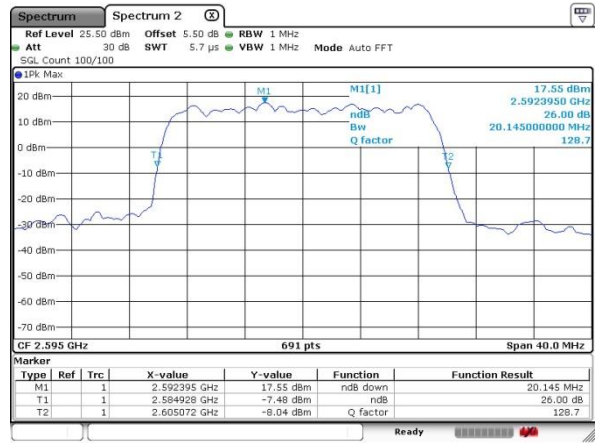

LTE Band 41

Lowest Channel / 15MHz / 64QAM

Lowest Channel / 20MHz / 64QAM

Middle Channel / 15MHz / 64QAM

Middle Channel / 20MHz / 64QAM

Highest Channel / 15MHz / 64QAM

Highest Channel / 20MHz / 64QAM

Occupied Bandwidth

Mode	LTE Band 41 : 99%OBW(MHz)											
BW	1.4MHz		3MHz		5MHz		10MHz		15MHz		20MHz	
Mod.	QPSK	16QAM	QPSK	16QAM	QPSK	16QAM	QPSK	16QAM	QPSK	16QAM	QPSK	16QAM
Lowest CH					4.49	4.50	9.09	9.00	13.50	13.50	18.41	18.35
Middle CH					4.50	4.52	8.97	9.06	13.46	13.42	18.35	18.52
Highest CH					4.50	4.50	9.06	9.00	13.50	13.46	18.35	18.23
Mod.	64QAM		64QAM		64QAM		64QAM		64QAM		64QAM	
Lowest CH					4.49		9.03		13.50		18.41	
Middle CH					4.49		9.06		13.37		18.29	
Highest CH					4.49		9.03		13.50		18.29	