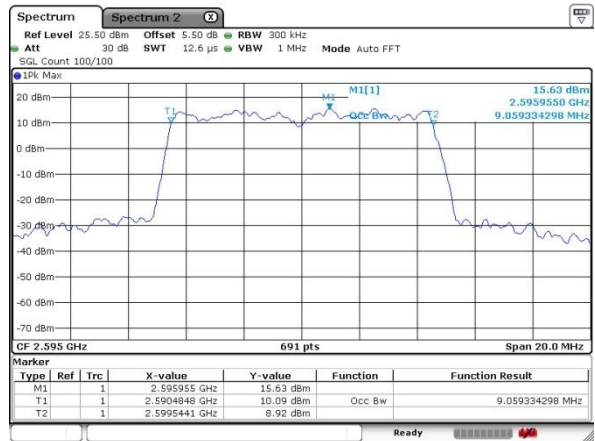

Middle Channel / 20MHz / QPSK

Middle Channel / 20MHz / 16QAM

Highest Channel / 20Hz / QPSK

Highest Channel / 20MHz / 16QAM

Lowest Channel / 5MHz / 64QAM

Lowest Channel / 10MHz / 64QAM

Middle Channel / 5MHz / 64QAM

Middle Channel / 10MHz / 64QAM

Highest Channel / 5MHz / 64QAM

Highest Channel / 10MHz / 64QAM

LTE Band 41

Lowest Channel / 15MHz / 64QAM

Lowest Channel / 20MHz / 64QAM

Middle Channel / 15MHz / 64QAM

Middle Channel / 20MHz / 64QAM