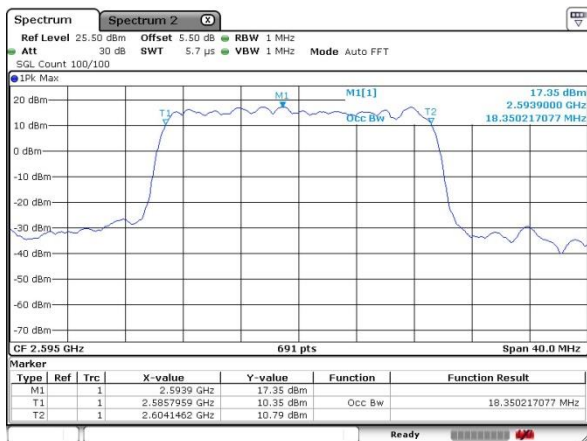

Middle Channel / 20MHz / QPSK