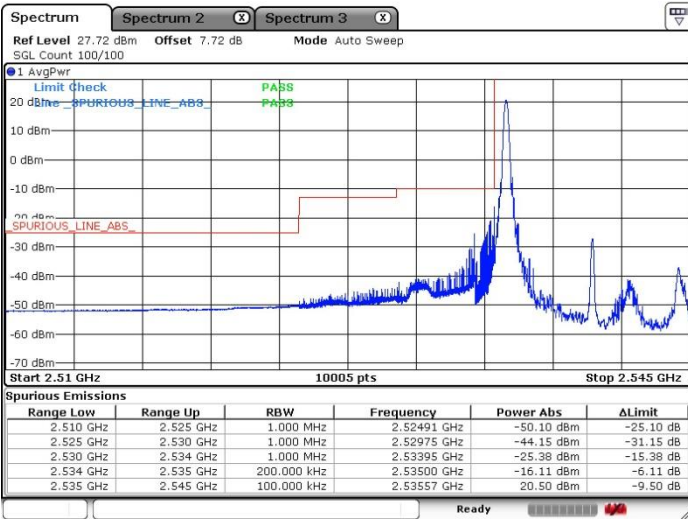

Middle Channel / 10MHz / 64QAM

Highest Channel / 5MHz / 64QAM

Highest Channel / 10MHz / 64QAM

LTE Band 41

Lowest Channel / 15MHz / 64QAM

Lowest Channel / 20MHz / 64QAM

Middle Channel / 15MHz / 64QAM

Middle Channel / 20MHz / 64QAM

Highest Channel / 15MHz / 64QAM

Highest Channel / 20MHz / 64QAM

Conducted Band Edge

LTE Band 41 / 5MHz / 16QAM

Lowest Band Edge / 1 RB

Highest Band Edge / 1 RB

Lowest Band Edge / Full RB

Highest Band Edge / Full RB

LTE Band 41 / 10MHz / QPSK

Lowest Band Edge / 1 RB

Highest Band Edge / 1 RB

Lowest Band Edge / Full RB

Highest Band Edge / Full RB

LTE Band 41 / 10MHz / 16QAM

Lowest Band Edge / 1 RB

Highest Band Edge / 1 RB