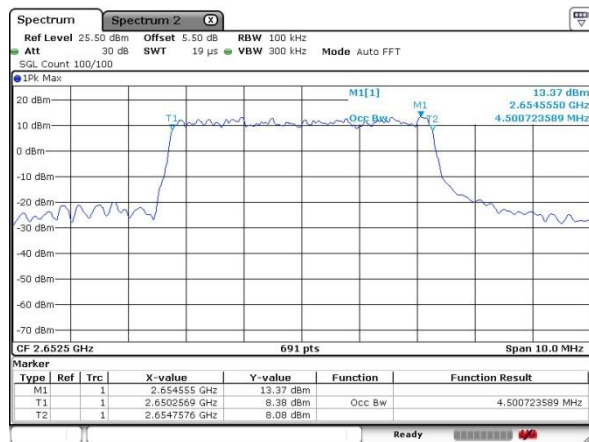

Mode	LTE Band 41 : 99%OBW(MHz)											
BW	1.4MHz		3MHz		5MHz		10MHz		15MHz		20MHz	
Mod.	QPSK	16QAM	QPSK	16QAM	QPSK	16QAM	QPSK	16QAM	QPSK	16QAM	QPSK	16QAM
Lowest CH					4.49	4.50	9.09	9.00	13.50	13.50	18.41	18.35
Middle CH					4.50	4.52	8.97	9.06	13.46	13.42	18.35	18.52
Highest CH					4.50	4.50	9.06	9.00	13.50	13.46	18.35	18.23
Mod.	64QAM		64QAM		64QAM		64QAM		64QAM		64QAM	
Lowest CH					4.49		9.03		13.50		18.41	
Middle CH					4.49		9.06		13.37		18.29	
Highest CH					4.49		9.03		13.50		18.29	

LTE Band 41

Lowest Channel / 5MHz / QPSK

Lowest Channel / 5MHz / 16QAM

Middle Channel / 5MHz / QPSK

Middle Channel / 5MHz / 16QAM

Highest Channel / 5MHz / QPSK

Highest Channel / 5MHz / 16QAM

LTE Band 41

Lowest Channel / 10MHz / QPSK

Lowest Channel / 10MHz / 16QAM

Middle Channel / 10MHz / QPSK

Middle Channel / 10MHz / 16QAM

Highest Channel / 10MHz / QPSK

Highest Channel / 10MHz / 16QAM

LTE Band 41

Lowest Channel / 15MHz / QPSK