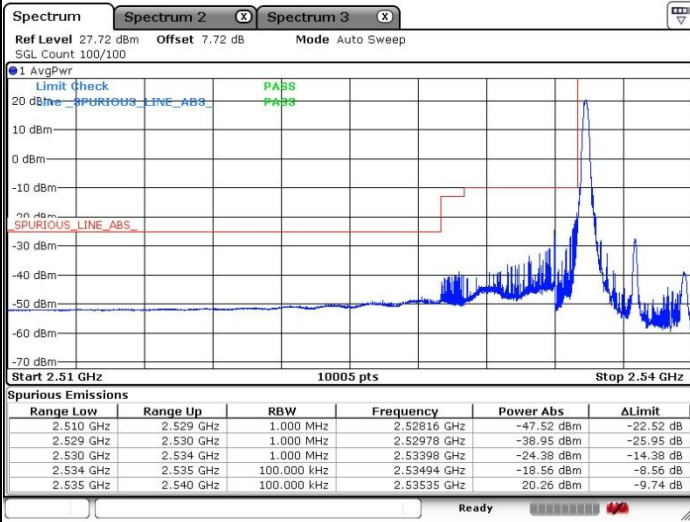

Lowest Band Edge / 1 RB

Highest Band Edge / 1 RB

Lowest Band Edge / Full RB

Highest Band Edge / Full RB

LTE Band 41 / 20MHz / QPSK

Lowest Band Edge / 1 RB

Highest Band Edge / 1 RB

Lowest Band Edge / Full RB

Highest Band Edge / Full RB

LTE Band 41 / 20MHz / 16QAM

Lowest Band Edge / 1 RB

Highest Band Edge / 1RB

Lowest Band Edge / Full RB

Highest Band Edge / Full RB

LTE Band 41 / 5MHz / 64QAM

Lowest Band Edge / 1 RB

Highest Band Edge / 1 RB

Lowest Band Edge / Full RB

Highest Band Edge / Full RB