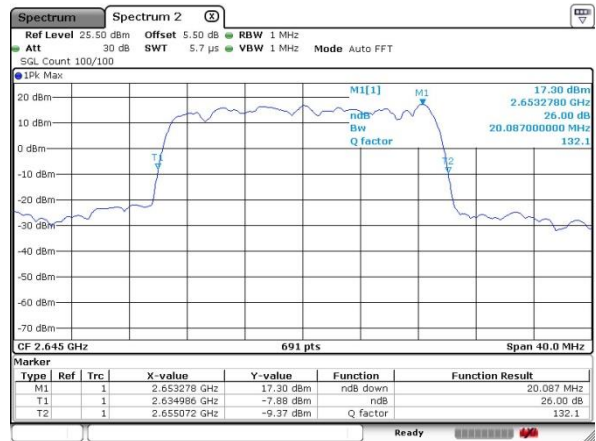

LTE Band 41

Lowest Channel / 15MHz / 64QAM

Lowest Channel / 20MHz / 64QAM

Middle Channel / 15MHz / 64QAM

Middle Channel / 20MHz / 64QAM

Highest Channel / 15MHz / 64QAM

Highest Channel / 20MHz / 64QAM

Occupied Bandwidth

Mode	LTE Band 41 : 99%OBW(MHz)											
BW	1.4MHz		3MHz		5MHz		10MHz		15MHz		20MHz	
Mod.	QPSK	16QAM	QPSK	16QAM	QPSK	16QAM	QPSK	16QAM	QPSK	16QAM	QPSK	16QAM
Lowest CH					4.49	4.50	9.09	9.00	13.50	13.50	18.41	18.35
Middle CH					4.50	4.52	8.97	9.06	13.46	13.42	18.35	18.52
Highest CH					4.50	4.50	9.06	9.00	13.50	13.46	18.35	18.23
Mod.	64QAM		64QAM		64QAM		64QAM		64QAM		64QAM	
Lowest CH					4.49		9.03		13.50		18.41	
Middle CH					4.49		9.06		13.37		18.29	
Highest CH					4.49		9.03		13.50		18.29	