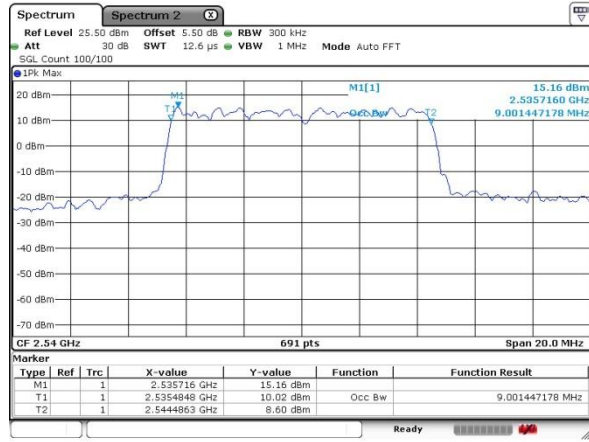

Mode	LTE Band 41 : 99%OBW(MHz)											
BW	1.4MHz		3MHz		5MHz		10MHz		15MHz		20MHz	
Mod.	QPSK	16QAM	QPSK	16QAM	QPSK	16QAM	QPSK	16QAM	QPSK	16QAM	QPSK	16QAM
Lowest CH					4.49	4.50	9.09	9.00	13.50	13.50	18.41	18.35
Middle CH					4.50	4.52	8.97	9.06	13.46	13.42	18.35	18.52
Highest CH					4.50	4.50	9.06	9.00	13.50	13.46	18.35	18.23
Mod.	64QAM		64QAM		64QAM		64QAM		64QAM		64QAM	
Lowest CH					4.49		9.03		13.50		18.41	
Middle CH					4.49		9.06		13.37		18.29	
Highest CH					4.49		9.03		13.50		18.29	

LTE Band 41

Lowest Channel / 5MHz / QPSK

Lowest Channel / 5MHz / 16QAM

Middle Channel / 5MHz / QPSK

Middle Channel / 5MHz / 16QAM

Highest Channel / 5MHz / QPSK

Highest Channel / 5MHz / 16QAM

LTE Band 41

Lowest Channel / 10MHz / QPSK

Lowest Channel / 10MHz / 16QAM

Middle Channel / 10MHz / QPSK

Middle Channel / 10MHz / 16QAM

Highest Channel / 10MHz / QPSK

Highest Channel / 10MHz / 16QAM

LTE Band 41

Lowest Channel / 15MHz / QPSK