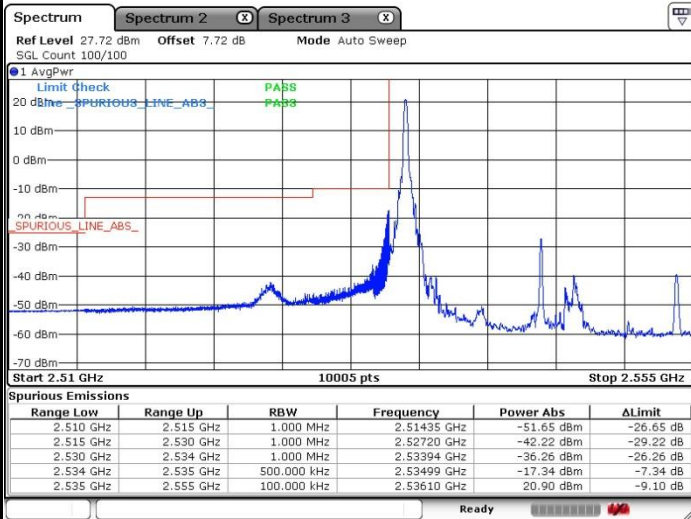

Lowest Band Edge / Full RB

Highest Band Edge / Full RB

LTE Band 41 / 15MHz / QPSK

Lowest Band Edge / 1 RB

Highest Band Edge / 1 RB

Lowest Band Edge / Full RB

Highest Band Edge / Full RB

LTE Band 41 / 15MHz / 16QAM

Lowest Band Edge / 1 RB

Highest Band Edge / 1 RB

Lowest Band Edge / Full RB

Highest Band Edge / Full RB

LTE Band 41 / 20MHz / QPSK

Lowest Band Edge / 1 RB

Highest Band Edge / 1 RB

Lowest Band Edge / Full RB

Highest Band Edge / Full RB

LTE Band 41 / 20MHz / 16QAM

Lowest Band Edge / 1 RB

Highest Band Edge / 1RB

Lowest Band Edge / Full RB

Highest Band Edge / Full RB

LTE Band 41 / 5MHz / 64QAM

Lowest Band Edge / 1 RB

Highest Band Edge / 1 RB

Lowest Band Edge / Full RB

Highest Band Edge / Full RB