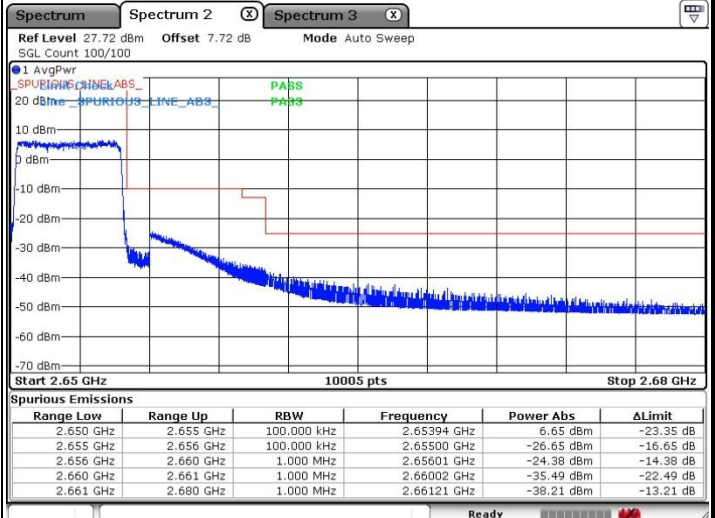

Middle Channel / 10MHz / 64QAM

Highest Channel / 5MHz / 64QAM

Highest Channel / 10MHz / 64QAM

LTE Band 41

Lowest Channel / 15MHz / 64QAM

Lowest Channel / 20MHz / 64QAM

Middle Channel / 15MHz / 64QAM

Middle Channel / 20MHz / 64QAM

Highest Channel / 15MHz / 64QAM

Highest Channel / 20MHz / 64QAM

Conducted Band Edge

LTE Band 41 / 5MHz / 16QAM

Lowest Band Edge / 1 RB

Highest Band Edge / 1 RB

Lowest Band Edge / Full RB

Highest Band Edge / Full RB

LTE Band 41 / 10MHz / QPSK

Lowest Band Edge / 1 RB

Highest Band Edge / 1 RB

Lowest Band Edge / Full RB

Highest Band Edge / Full RB

LTE Band 41 / 10MHz / 16QAM

Lowest Band Edge / 1 RB

Highest Band Edge / 1 RB