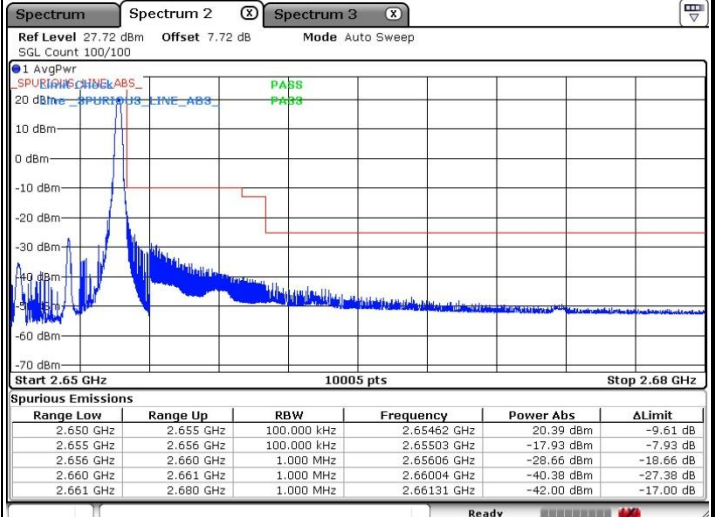

Middle Channel / 10MHz / 64QAM

Highest Channel / 5MHz / 64QAM

Highest Channel / 10MHz / 64QAM

LTE Band 41

Lowest Channel / 15MHz / 64QAM

Lowest Channel / 20MHz / 64QAM

Middle Channel / 15MHz / 64QAM

Middle Channel / 20MHz / 64QAM

Highest Channel / 15MHz / 64QAM

Highest Channel / 20MHz / 64QAM

Conducted Band Edge

LTE Band 41 / 5MHz / 16QAM

Lowest Band Edge / 1 RB

Highest Band Edge / 1 RB

Lowest Band Edge / Full RB

Highest Band Edge / Full RB

LTE Band 41 / 10MHz / QPSK

Lowest Band Edge / 1 RB

Highest Band Edge / 1 RB

Lowest Band Edge / Full RB

Highest Band Edge / Full RB

LTE Band 41 / 10MHz / 16QAM

Lowest Band Edge / 1 RB

Highest Band Edge / 1 RB

Lowest Band Edge / Full RB

Highest Band Edge / Full RB

LTE Band 41 / 15MHz / QPSK

Lowest Band Edge / 1 RB

Highest Band Edge / 1 RB

Lowest Band Edge / Full RB

Highest Band Edge / Full RB

LTE Band 41 / 15MHz / 16QAM