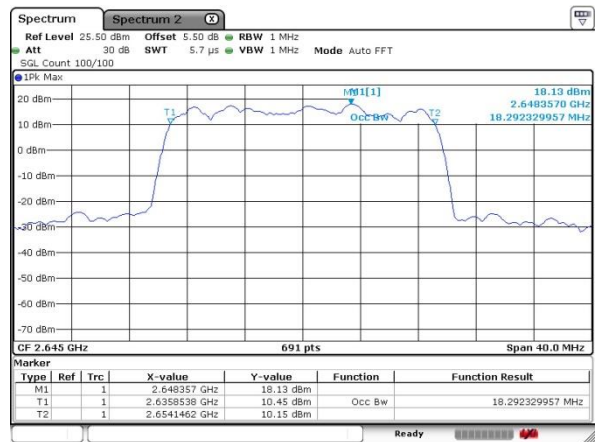

Middle Channel / 10MHz / 64QAM

Highest Channel / 5MHz / 64QAM

Highest Channel / 10MHz / 64QAM

LTE Band 41

Lowest Channel / 15MHz / 64QAM

Lowest Channel / 20MHz / 64QAM

Middle Channel / 15MHz / 64QAM

Middle Channel / 20MHz / 64QAM

Highest Channel / 15MHz / 64QAM

Highest Channel / 20MHz / 64QAM

Conducted Band Edge

LTE Band 41 / 5MHz / 16QAM

Lowest Band Edge / 1 RB

Highest Band Edge / 1 RB

Lowest Band Edge / Full RB

Highest Band Edge / Full RB