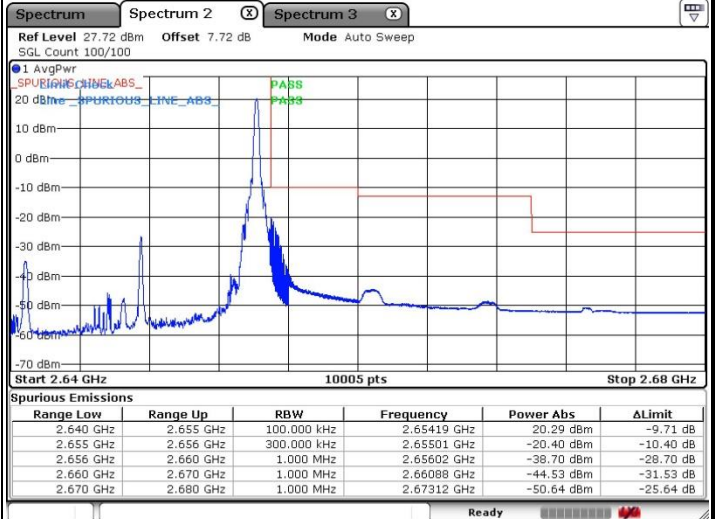

LTE Band 41 / 10MHz / QPSK

Lowest Band Edge / 1 RB

Highest Band Edge / 1 RB

Lowest Band Edge / Full RB

Highest Band Edge / Full RB

LTE Band 41 / 10MHz / 16QAM

Lowest Band Edge / 1 RB

Highest Band Edge / 1 RB

Lowest Band Edge / Full RB

Highest Band Edge / Full RB

LTE Band 41 / 15MHz / QPSK

Lowest Band Edge / 1 RB

Highest Band Edge / 1 RB

Lowest Band Edge / Full RB

Highest Band Edge / Full RB

LTE Band 41 / 15MHz / 16QAM

Lowest Band Edge / 1 RB

Highest Band Edge / 1 RB

Lowest Band Edge / Full RB

Highest Band Edge / Full RB

LTE Band 41 / 20MHz / QPSK

Lowest Band Edge / 1 RB

Highest Band Edge / 1 RB

Lowest Band Edge / Full RB

Highest Band Edge / Full RB

LTE Band 41 / 20MHz / 16QAM

Lowest Band Edge / 1 RB

Highest Band Edge / 1RB

Lowest Band Edge / Full RB

Highest Band Edge / Full RB

LTE Band 41 / 5MHz / 64QAM

Lowest Band Edge / 1 RB