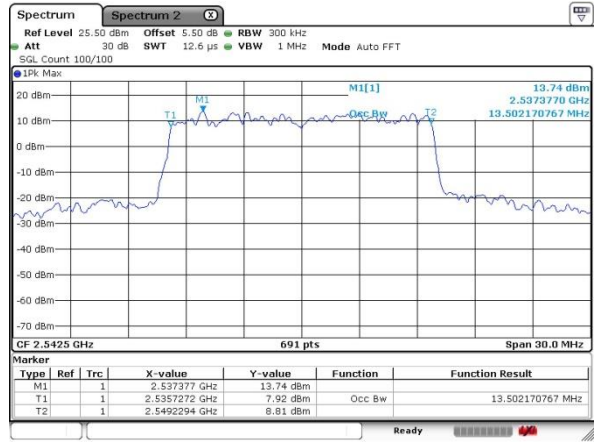

Lowest Channel / 10MHz / QPSK

Lowest Channel / 10MHz / 16QAM

Middle Channel / 10MHz / QPSK

Middle Channel / 10MHz / 16QAM

Highest Channel / 10MHz / QPSK

Highest Channel / 10MHz / 16QAM

LTE Band 41

Lowest Channel / 15MHz / QPSK

Lowest Channel / 15MHz / 16QAM

Middle Channel / 15MHz / QPSK

Middle Channel / 15MHz / 16QAM

Highest Channel / 15MHz / QPSK

Highest Channel / 15MHz / 16QAM

LTE Band 41

Lowest Channel / 20MHz / QPSK

Lowest Channel / 20MHz / 16QAM