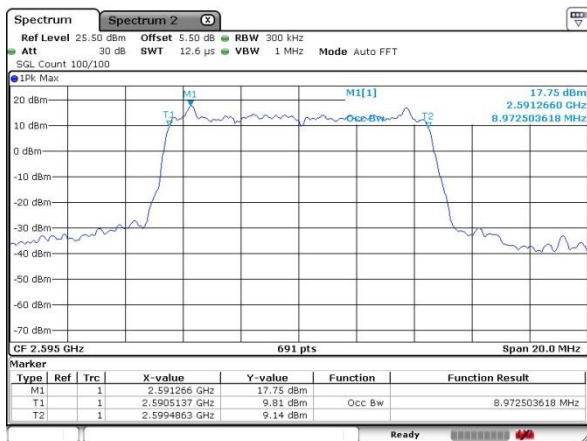

Mode	LTE Band 41 : 99%OBW(MHz)											
BW	1.4MHz		3MHz		5MHz		10MHz		15MHz		20MHz	
Mod.	QPSK	16QAM	QPSK	16QAM	QPSK	16QAM	QPSK	16QAM	QPSK	16QAM	QPSK	16QAM
Lowest CH					4.49	4.50	9.09	9.00	13.50	13.50	18.41	18.35
Middle CH					4.50	4.52	8.97	9.06	13.46	13.42	18.35	18.52
Highest CH					4.50	4.50	9.06	9.00	13.50	13.46	18.35	18.23
Mod.	64QAM		64QAM		64QAM		64QAM		64QAM		64QAM	
Lowest CH					4.49		9.03		13.50		18.41	
Middle CH					4.49		9.06		13.37		18.29	
Highest CH					4.49		9.03		13.50		18.29	

LTE Band 41

Lowest Channel / 5MHz / QPSK

Lowest Channel / 5MHz / 16QAM

Middle Channel / 5MHz / QPSK

Middle Channel / 5MHz / 16QAM

Highest Channel / 5MHz / QPSK

Highest Channel / 5MHz / 16QAM

LTE Band 41

Lowest Channel / 10MHz / QPSK

Lowest Channel / 10MHz / 16QAM

Middle Channel / 10MHz / QPSK

Middle Channel / 10MHz / 16QAM

Highest Channel / 10MHz / QPSK

Highest Channel / 10MHz / 16QAM

LTE Band 41

Lowest Channel / 15MHz / QPSK