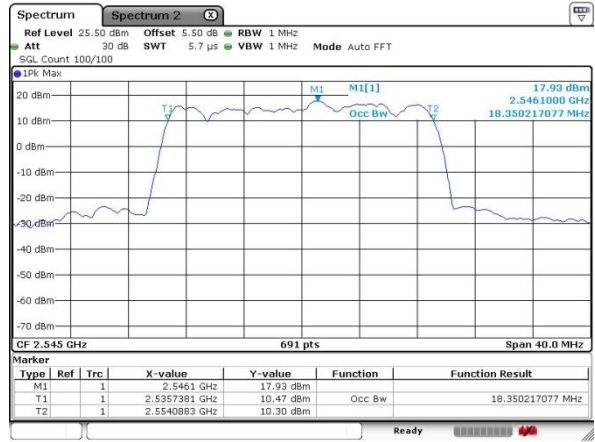

Lowest Channel / 15MHz / 16QAM

Middle Channel / 15MHz / QPSK

Middle Channel / 15MHz / 16QAM

Highest Channel / 15MHz / QPSK

Highest Channel / 15MHz / 16QAM

LTE Band 41

Lowest Channel / 20MHz / QPSK

Lowest Channel / 20MHz / 16QAM