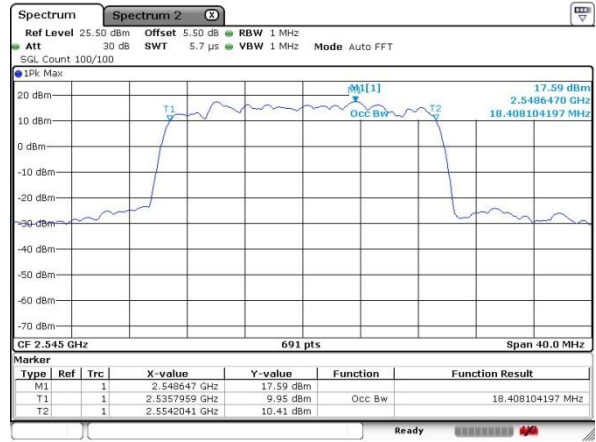

Middle Channel / 10MHz / 64QAM

Highest Channel / 5MHz / 64QAM

Highest Channel / 10MHz / 64QAM

LTE Band 41

Lowest Channel / 15MHz / 64QAM

Lowest Channel / 20MHz / 64QAM

Middle Channel / 15MHz / 64QAM

Middle Channel / 20MHz / 64QAM

Highest Channel / 15MHz / 64QAM

Highest Channel / 20MHz / 64QAM

Conducted Band Edge

LTE Band 41 / 5MHz / 16QAM

Lowest Band Edge / 1 RB

Highest Band Edge / 1 RB

Lowest Band Edge / Full RB

Highest Band Edge / Full RB