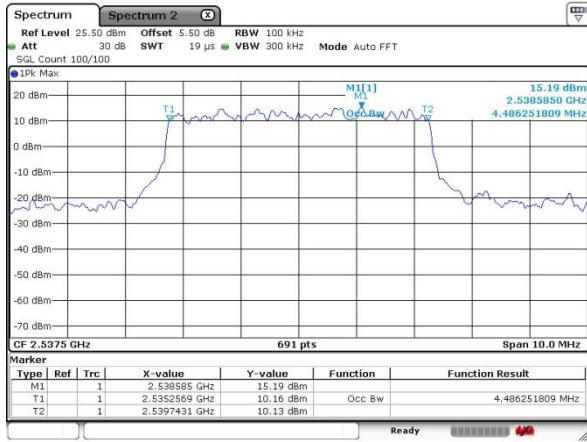

LTE Band 41

Lowest Channel / 5MHz / QPSK