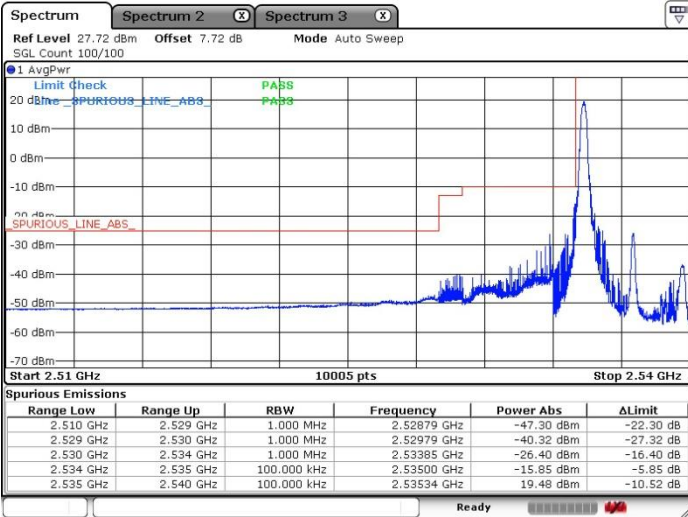

Middle Channel / 10MHz / 64QAM

Highest Channel / 5MHz / 64QAM

Highest Channel / 10MHz / 64QAM

LTE Band 41

Lowest Channel / 15MHz / 64QAM

Lowest Channel / 20MHz / 64QAM

Middle Channel / 15MHz / 64QAM

Middle Channel / 20MHz / 64QAM

Highest Channel / 15MHz / 64QAM

Highest Channel / 20MHz / 64QAM

Conducted Band Edge

LTE Band 41 / 5MHz / 16QAM

Lowest Band Edge / 1 RB

Highest Band Edge / 1 RB

Lowest Band Edge / Full RB

Highest Band Edge / Full RB

LTE Band 41 / 10MHz / QPSK

Lowest Band Edge / 1 RB

Highest Band Edge / 1 RB

Lowest Band Edge / Full RB

Highest Band Edge / Full RB

LTE Band 41 / 10MHz / 16QAM

Lowest Band Edge / 1 RB

Highest Band Edge / 1 RB

Lowest Band Edge / Full RB

Highest Band Edge / Full RB

LTE Band 41 / 15MHz / QPSK

Lowest Band Edge / 1 RB

Highest Band Edge / 1 RB

Lowest Band Edge / Full RB

Highest Band Edge / Full RB

LTE Band 41 / 15MHz / 16QAM