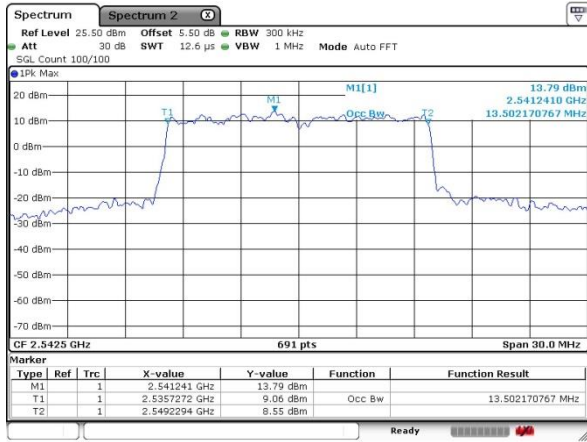

Middle Channel / 10MHz / 64QAM

Highest Channel / 5MHz / 64QAM

Highest Channel / 10MHz / 64QAM

LTE Band 41

Lowest Channel / 15MHz / 64QAM

Lowest Channel / 20MHz / 64QAM

Middle Channel / 15MHz / 64QAM

Middle Channel / 20MHz / 64QAM

Highest Channel / 15MHz / 64QAM

Highest Channel / 20MHz / 64QAM

Conducted Band Edge

LTE Band 41 / 5MHz / 16QAM

Lowest Band Edge / 1 RB

Highest Band Edge / 1 RB

Lowest Band Edge / Full RB

Highest Band Edge / Full RB