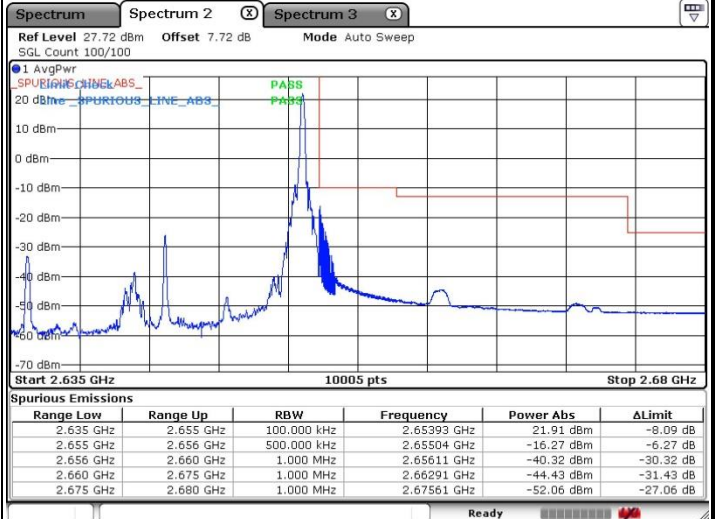

Lowest Band Edge / Full RB

Highest Band Edge / Full RB

LTE Band 41 / 15MHz / QPSK

Lowest Band Edge / 1 RB

Highest Band Edge / 1 RB

Lowest Band Edge / Full RB

Highest Band Edge / Full RB

LTE Band 41 / 15MHz / 16QAM

Lowest Band Edge / 1 RB

Highest Band Edge / 1 RB

Lowest Band Edge / Full RB

Highest Band Edge / Full RB

LTE Band 41 / 20MHz / QPSK

Lowest Band Edge / 1 RB

Highest Band Edge / 1 RB

Lowest Band Edge / Full RB

Highest Band Edge / Full RB

LTE Band 41 / 20MHz / 16QAM

Lowest Band Edge / 1 RB

Highest Band Edge / 1RB

Lowest Band Edge / Full RB

Highest Band Edge / Full RB

LTE Band 41 / 5MHz / 64QAM

Lowest Band Edge / 1 RB

Highest Band Edge / 1 RB

Lowest Band Edge / Full RB

Highest Band Edge / Full RB