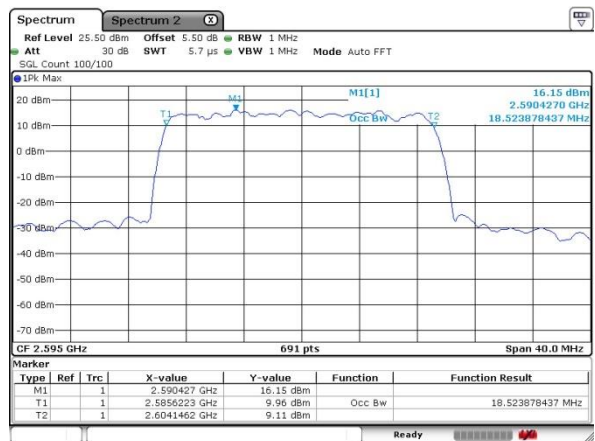

Middle Channel / 20MHz / 16QAM