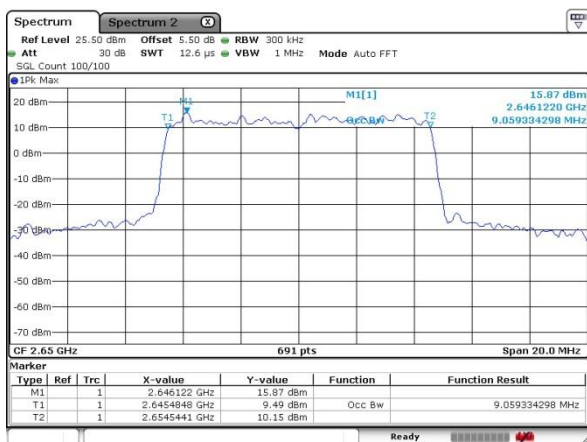

Lowest Channel / 10MHz / QPSK

Lowest Channel / 10MHz / 16QAM

Middle Channel / 10MHz / QPSK

Middle Channel / 10MHz / 16QAM

Highest Channel / 10MHz / QPSK

Highest Channel / 10MHz / 16QAM

LTE Band 41

Lowest Channel / 15MHz / QPSK

Lowest Channel / 15MHz / 16QAM

Middle Channel / 15MHz / QPSK

Middle Channel / 15MHz / 16QAM

Highest Channel / 15MHz / QPSK

Highest Channel / 15MHz / 16QAM

LTE Band 41

Lowest Channel / 20MHz / QPSK

Lowest Channel / 20MHz / 16QAM