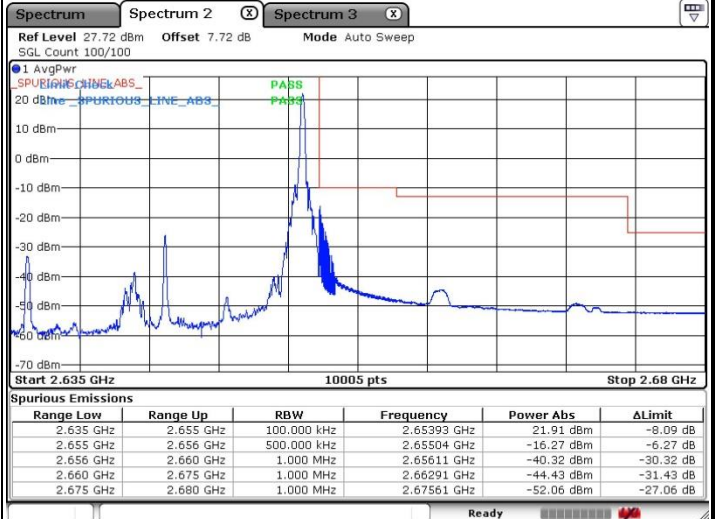

Lowest Band Edge / 1 RB

Highest Band Edge / 1 RB

Lowest Band Edge / Full RB

Highest Band Edge / Full RB

LTE Band 41 / 20MHz / QPSK

Lowest Band Edge / 1 RB

Highest Band Edge / 1 RB

Lowest Band Edge / Full RB

Highest Band Edge / Full RB

LTE Band 41 / 20MHz / 16QAM

Lowest Band Edge / 1 RB

Highest Band Edge / 1RB

Lowest Band Edge / Full RB

Highest Band Edge / Full RB

LTE Band 41 / 5MHz / 64QAM

Lowest Band Edge / 1 RB

Highest Band Edge / 1 RB

Lowest Band Edge / Full RB

Highest Band Edge / Full RB