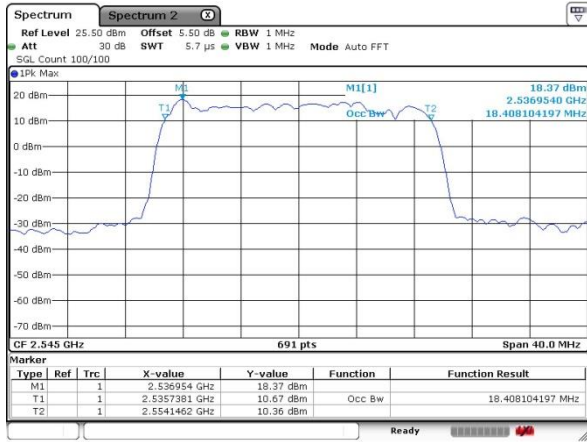

Lowest Channel / 15MHz / 16QAM

Middle Channel / 15MHz / QPSK

Middle Channel / 15MHz / 16QAM

Highest Channel / 15MHz / QPSK

Highest Channel / 15MHz / 16QAM

LTE Band 41

Lowest Channel / 20MHz / QPSK

Lowest Channel / 20MHz / 16QAM