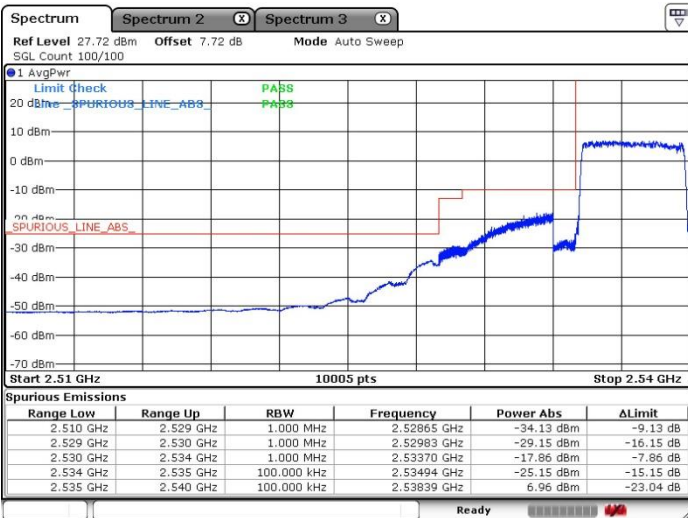

Middle Channel / 10MHz / 64QAM

Highest Channel / 5MHz / 64QAM

Highest Channel / 10MHz / 64QAM

LTE Band 41

Lowest Channel / 15MHz / 64QAM

Lowest Channel / 20MHz / 64QAM

Middle Channel / 15MHz / 64QAM

Middle Channel / 20MHz / 64QAM

Highest Channel / 15MHz / 64QAM

Highest Channel / 20MHz / 64QAM

Conducted Band Edge

LTE Band 41 / 5MHz / 16QAM

Lowest Band Edge / 1 RB

Highest Band Edge / 1 RB

Lowest Band Edge / Full RB

Highest Band Edge / Full RB

LTE Band 41 / 10MHz / QPSK

Lowest Band Edge / 1 RB

Highest Band Edge / 1 RB

Lowest Band Edge / Full RB

Highest Band Edge / Full RB

LTE Band 41 / 10MHz / 16QAM

Lowest Band Edge / 1 RB

Highest Band Edge / 1 RB