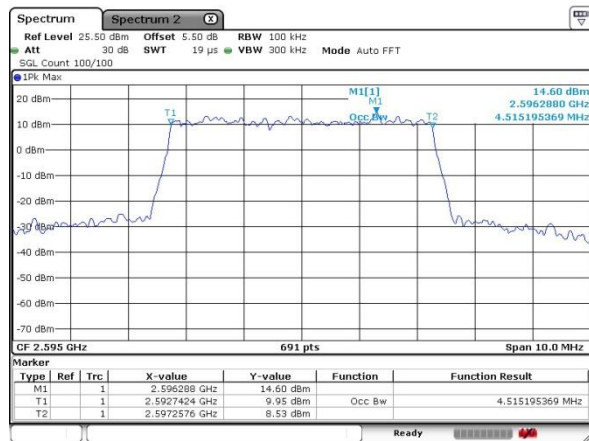

Mode	LTE Band 41 : 99%OBW(MHz)											
BW	1.4MHz		3MHz		5MHz		10MHz		15MHz		20MHz	
Mod.	QPSK	16QAM	QPSK	16QAM	QPSK	16QAM	QPSK	16QAM	QPSK	16QAM	QPSK	16QAM
Lowest CH					4.49	4.50	9.09	9.00	13.50	13.50	18.41	18.35
Middle CH					4.50	4.52	8.97	9.06	13.46	13.42	18.35	18.52
Highest CH					4.50	4.50	9.06	9.00	13.50	13.46	18.35	18.23
Mod.	64QAM		64QAM		64QAM		64QAM		64QAM		64QAM	
Lowest CH					4.49		9.03		13.50		18.41	
Middle CH					4.49		9.06		13.37		18.29	
Highest CH					4.49		9.03		13.50		18.29	

LTE Band 41

Lowest Channel / 5MHz / QPSK

Lowest Channel / 5MHz / 16QAM

Middle Channel / 5MHz / QPSK

Middle Channel / 5MHz / 16QAM

Highest Channel / 5MHz / QPSK

Highest Channel / 5MHz / 16QAM

LTE Band 41

Lowest Channel / 10MHz / QPSK

Lowest Channel / 10MHz / 16QAM

Middle Channel / 10MHz / QPSK

Middle Channel / 10MHz / 16QAM

Highest Channel / 10MHz / QPSK

Highest Channel / 10MHz / 16QAM

LTE Band 41

Lowest Channel / 15MHz / QPSK