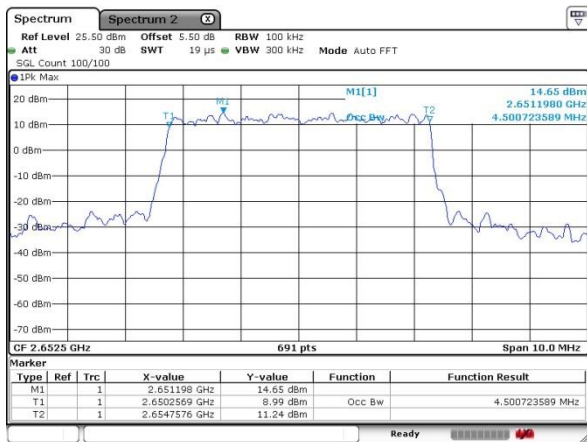

Mode	LTE Band 41 : 99%OBW(MHz)											
BW	1.4MHz		3MHz		5MHz		10MHz		15MHz		20MHz	
Mod.	QPSK	16QAM	QPSK	16QAM	QPSK	16QAM	QPSK	16QAM	QPSK	16QAM	QPSK	16QAM
Lowest CH					4.49	4.50	9.09	9.00	13.50	13.50	18.41	18.35
Middle CH					4.50	4.52	8.97	9.06	13.46	13.42	18.35	18.52
Highest CH					4.50	4.50	9.06	9.00	13.50	13.46	18.35	18.23
Mod.	64QAM		64QAM		64QAM		64QAM		64QAM		64QAM	
Lowest CH					4.49		9.03		13.50		18.41	
Middle CH					4.49		9.06		13.37		18.29	
Highest CH					4.49		9.03		13.50		18.29	

LTE Band 41

Lowest Channel / 5MHz / QPSK

Lowest Channel / 5MHz / 16QAM

Middle Channel / 5MHz / QPSK

Middle Channel / 5MHz / 16QAM

Highest Channel / 5MHz / QPSK

Highest Channel / 5MHz / 16QAM

LTE Band 41

Lowest Channel / 10MHz / QPSK

Lowest Channel / 10MHz / 16QAM

Middle Channel / 10MHz / QPSK

Middle Channel / 10MHz / 16QAM

Highest Channel / 10MHz / QPSK

Highest Channel / 10MHz / 16QAM

LTE Band 41

Lowest Channel / 15MHz / QPSK