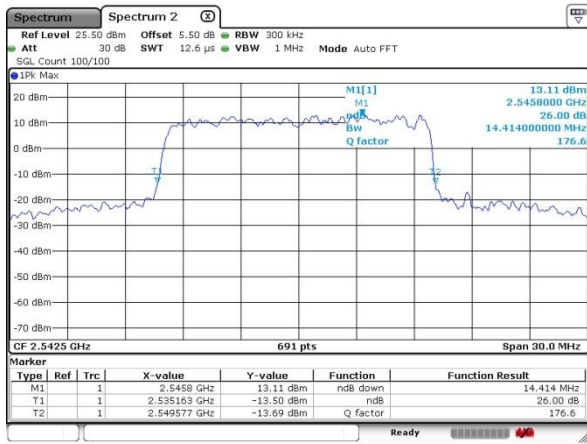

LTE Band 41

Lowest Channel / 15MHz / 64QAM

Lowest Channel / 20MHz / 64QAM

Middle Channel / 15MHz / 64QAM

Middle Channel / 20MHz / 64QAM

Highest Channel / 15MHz / 64QAM

Highest Channel / 20MHz / 64QAM

Occupied Bandwidth

Mode	LTE Band 41 : 99%OBW(MHz)											
BW	1.4MHz		3MHz		5MHz		10MHz		15MHz		20MHz	
Mod.	QPSK	16QAM	QPSK	16QAM	QPSK	16QAM	QPSK	16QAM	QPSK	16QAM	QPSK	16QAM
Lowest CH					4.49	4.50	9.09	9.00	13.50	13.50	18.41	18.35
Middle CH					4.50	4.52	8.97	9.06	13.46	13.42	18.35	18.52
Highest CH					4.50	4.50	9.06	9.00	13.50	13.46	18.35	18.23
Mod.	64QAM		64QAM		64QAM		64QAM		64QAM		64QAM	
Lowest CH					4.49		9.03		13.50		18.41	
Middle CH					4.49		9.06		13.37		18.29	
Highest CH					4.49		9.03		13.50		18.29	