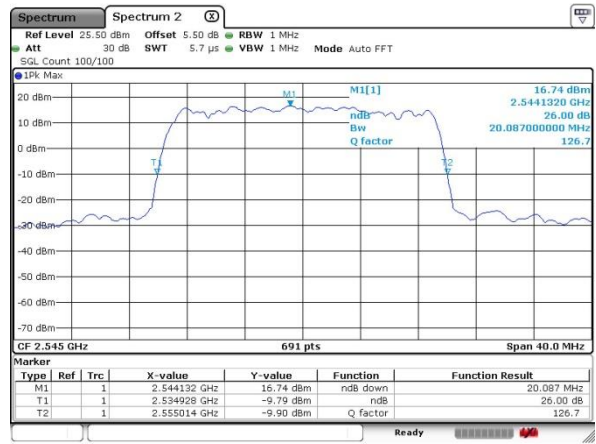

LTE Band 41

Lowest Channel / 15MHz / 64QAM

Lowest Channel / 20MHz / 64QAM

Middle Channel / 15MHz / 64QAM

Middle Channel / 20MHz / 64QAM

Highest Channel / 15MHz / 64QAM

Highest Channel / 20MHz / 64QAM

Occupied Bandwidth

Mode	LTE Band 41 : 99%OBW(MHz)											
BW	1.4MHz		3MHz		5MHz		10MHz		15MHz		20MHz	
Mod.	QPSK	16QAM	QPSK	16QAM	QPSK	16QAM	QPSK	16QAM	QPSK	16QAM	QPSK	16QAM
Lowest CH					4.49	4.50	9.09	9.00	13.50	13.50	18.41	18.35
Middle CH					4.50	4.52	8.97	9.06	13.46	13.42	18.35	18.52
Highest CH					4.50	4.50	9.06	9.00	13.50	13.46	18.35	18.23
Mod.	64QAM		64QAM		64QAM		64QAM		64QAM		64QAM	
Lowest CH					4.49		9.03		13.50		18.41	
Middle CH					4.49		9.06		13.37		18.29	
Highest CH					4.49		9.03		13.50		18.29	