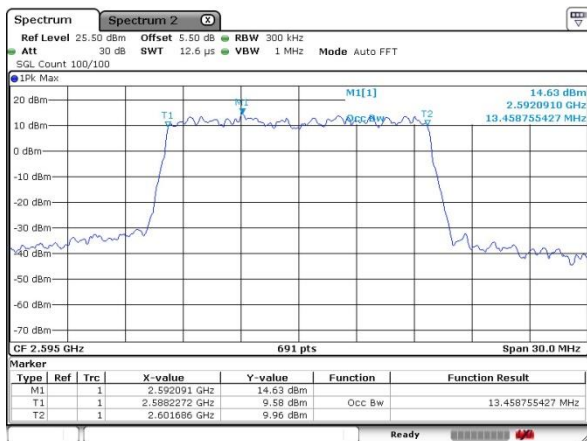

Lowest Channel / 10MHz / QPSK

Lowest Channel / 10MHz / 16QAM

Middle Channel / 10MHz / QPSK

Middle Channel / 10MHz / 16QAM

Highest Channel / 10MHz / QPSK

Highest Channel / 10MHz / 16QAM

LTE Band 41

Lowest Channel / 15MHz / QPSK

Lowest Channel / 15MHz / 16QAM

Middle Channel / 15MHz / QPSK

Middle Channel / 15MHz / 16QAM

Highest Channel / 15MHz / QPSK

Highest Channel / 15MHz / 16QAM

LTE Band 41

Lowest Channel / 20MHz / QPSK

Lowest Channel / 20MHz / 16QAM