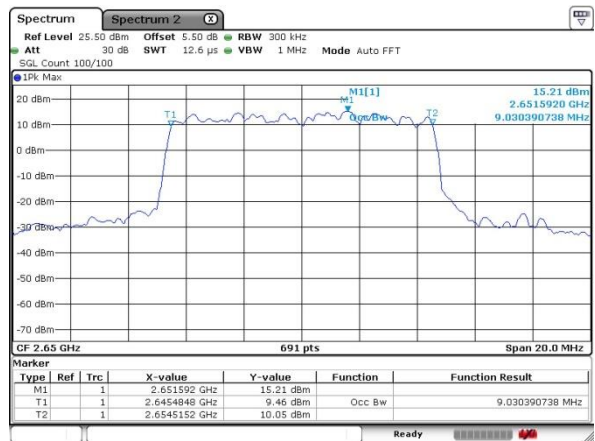

Middle Channel / 20MHz / QPSK

Middle Channel / 20MHz / 16QAM

Highest Channel / 20Hz / QPSK

Highest Channel / 20MHz / 16QAM

Lowest Channel / 5MHz / 64QAM

Lowest Channel / 10MHz / 64QAM

Middle Channel / 5MHz / 64QAM

Middle Channel / 10MHz / 64QAM

Highest Channel / 5MHz / 64QAM

Highest Channel / 10MHz / 64QAM

LTE Band 41

Lowest Channel / 15MHz / 64QAM

Lowest Channel / 20MHz / 64QAM

Middle Channel / 15MHz / 64QAM

Middle Channel / 20MHz / 64QAM