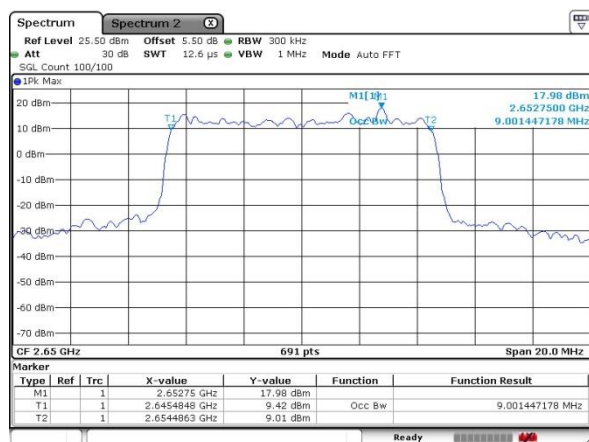

Lowest Channel / 10MHz / QPSK

Lowest Channel / 10MHz / 16QAM

Middle Channel / 10MHz / QPSK

Middle Channel / 10MHz / 16QAM

Highest Channel / 10MHz / QPSK

Highest Channel / 10MHz / 16QAM

LTE Band 41

Lowest Channel / 15MHz / QPSK

Lowest Channel / 15MHz / 16QAM

Middle Channel / 15MHz / QPSK

Middle Channel / 15MHz / 16QAM

Highest Channel / 15MHz / QPSK

Highest Channel / 15MHz / 16QAM

LTE Band 41

Lowest Channel / 20MHz / QPSK

Lowest Channel / 20MHz / 16QAM