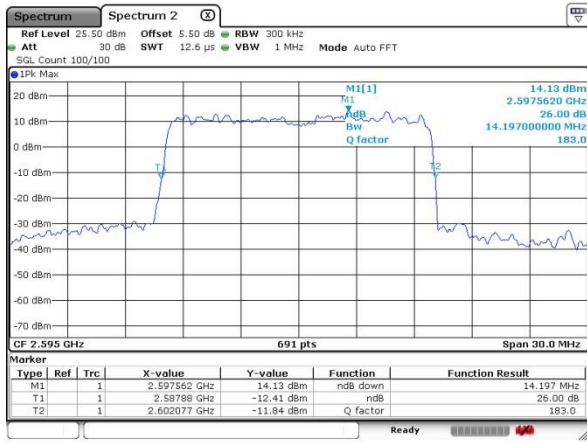

LTE Band 41

Lowest Channel / 15MHz / 64QAM

Lowest Channel / 20MHz / 64QAM

Middle Channel / 15MHz / 64QAM

Middle Channel / 20MHz / 64QAM

Highest Channel / 15MHz / 64QAM

Highest Channel / 20MHz / 64QAM

Occupied Bandwidth

Mode	LTE Band 41 : 99%OBW(MHz)											
BW	1.4MHz		3MHz		5MHz		10MHz		15MHz		20MHz	
Mod.	QPSK	16QAM	QPSK	16QAM	QPSK	16QAM	QPSK	16QAM	QPSK	16QAM	QPSK	16QAM
Lowest CH					4.49	4.50	9.09	9.00	13.50	13.50	18.41	18.35
Middle CH					4.50	4.52	8.97	9.06	13.46	13.42	18.35	18.52
Highest CH					4.50	4.50	9.06	9.00	13.50	13.46	18.35	18.23
Mod.	64QAM		64QAM		64QAM		64QAM		64QAM		64QAM	
Lowest CH					4.49		9.03		13.50		18.41	
Middle CH					4.49		9.06		13.37		18.29	
Highest CH					4.49		9.03		13.50		18.29	