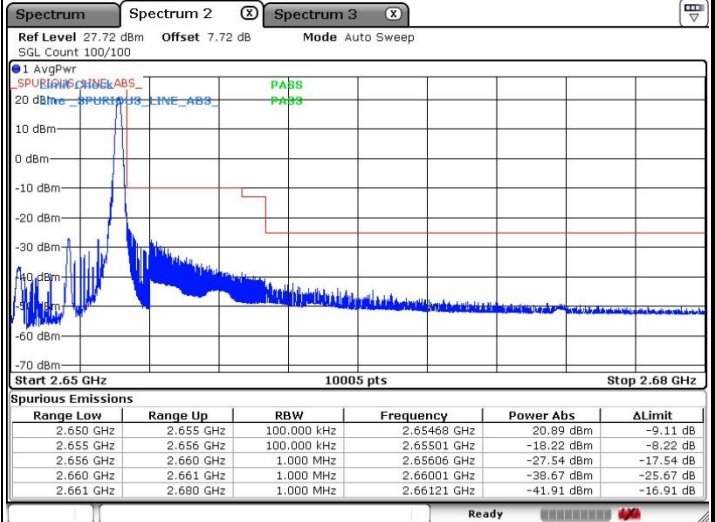

Lowest Band Edge / 1 RB

Highest Band Edge / 1 RB

Lowest Band Edge / Full RB

Highest Band Edge / Full RB

LTE Band 41 / 20MHz / QPSK

Lowest Band Edge / 1 RB

Highest Band Edge / 1 RB

Lowest Band Edge / Full RB

Highest Band Edge / Full RB

LTE Band 41 / 20MHz / 16QAM

Lowest Band Edge / 1 RB

Highest Band Edge / 1RB

Lowest Band Edge / Full RB

Highest Band Edge / Full RB

LTE Band 41 / 5MHz / 64QAM

Lowest Band Edge / 1 RB

Highest Band Edge / 1 RB

Lowest Band Edge / Full RB

Highest Band Edge / Full RB