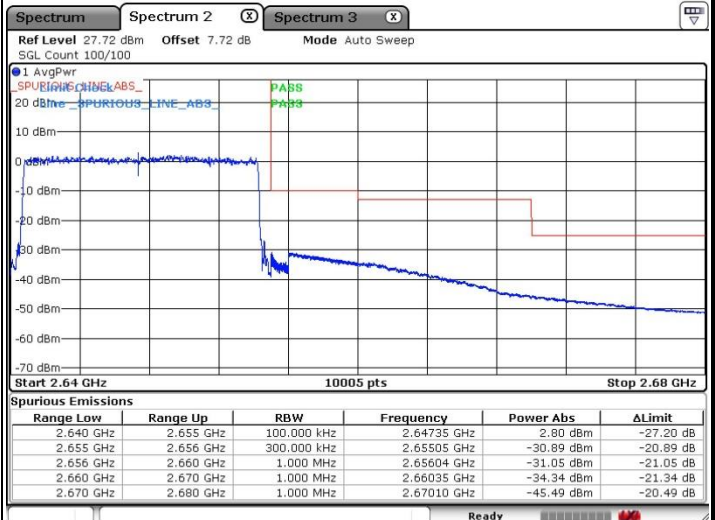

Lowest Band Edge / Full RB

Highest Band Edge / Full RB

LTE Band 41 / 15MHz / QPSK

Lowest Band Edge / 1 RB

Highest Band Edge / 1 RB

Lowest Band Edge / Full RB

Highest Band Edge / Full RB

LTE Band 41 / 15MHz / 16QAM

Lowest Band Edge / 1 RB

Highest Band Edge / 1 RB

Lowest Band Edge / Full RB

Highest Band Edge / Full RB

LTE Band 41 / 20MHz / QPSK

Lowest Band Edge / 1 RB

Highest Band Edge / 1 RB

Lowest Band Edge / Full RB

Highest Band Edge / Full RB

LTE Band 41 / 20MHz / 16QAM

Lowest Band Edge / 1 RB

Highest Band Edge / 1RB

Lowest Band Edge / Full RB

Highest Band Edge / Full RB

LTE Band 41 / 5MHz / 64QAM

Lowest Band Edge / 1 RB

Highest Band Edge / 1 RB

Lowest Band Edge / Full RB

Highest Band Edge / Full RB