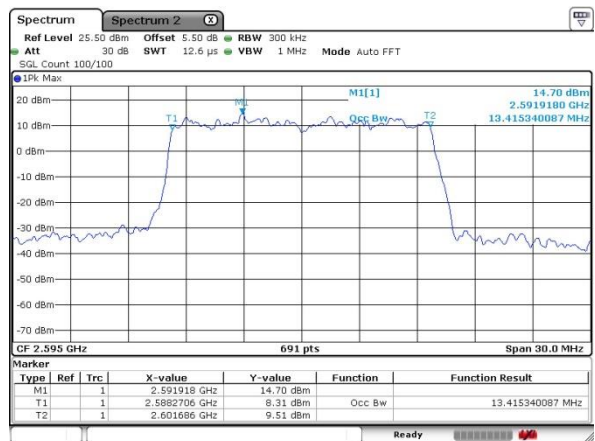

Lowest Channel / 10MHz / QPSK

Lowest Channel / 10MHz / 16QAM

Middle Channel / 10MHz / QPSK

Middle Channel / 10MHz / 16QAM

Highest Channel / 10MHz / QPSK

Highest Channel / 10MHz / 16QAM

LTE Band 41

Lowest Channel / 15MHz / QPSK

Lowest Channel / 15MHz / 16QAM

Middle Channel / 15MHz / QPSK

Middle Channel / 15MHz / 16QAM

Highest Channel / 15MHz / QPSK

Highest Channel / 15MHz / 16QAM

LTE Band 41

Lowest Channel / 20MHz / QPSK

Lowest Channel / 20MHz / 16QAM