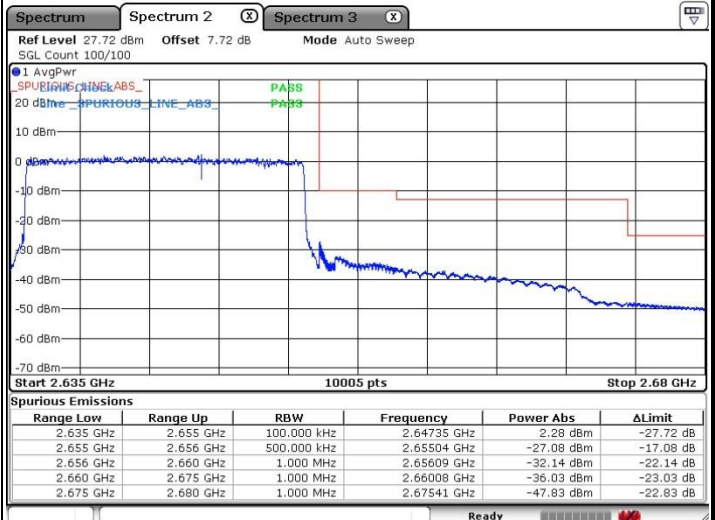

Lowest Band Edge / Full RB

Highest Band Edge / Full RB

LTE Band 41 / 15MHz / QPSK

Lowest Band Edge / 1 RB

Highest Band Edge / 1 RB

Lowest Band Edge / Full RB

Highest Band Edge / Full RB

LTE Band 41 / 15MHz / 16QAM

Lowest Band Edge / 1 RB

Highest Band Edge / 1 RB

Lowest Band Edge / Full RB

Highest Band Edge / Full RB

LTE Band 41 / 20MHz / QPSK

Lowest Band Edge / 1 RB

Highest Band Edge / 1 RB

Lowest Band Edge / Full RB

Highest Band Edge / Full RB

LTE Band 41 / 20MHz / 16QAM

Lowest Band Edge / 1 RB

Highest Band Edge / 1RB

Lowest Band Edge / Full RB

Highest Band Edge / Full RB

LTE Band 41 / 5MHz / 64QAM

Lowest Band Edge / 1 RB

Highest Band Edge / 1 RB

Lowest Band Edge / Full RB

Highest Band Edge / Full RB