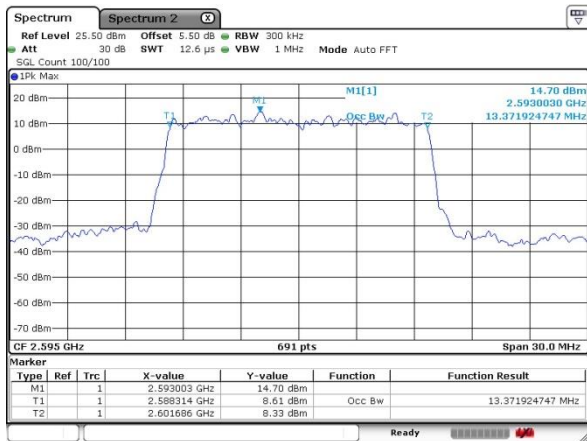

Middle Channel / 10MHz / 64QAM

Highest Channel / 5MHz / 64QAM

Highest Channel / 10MHz / 64QAM

LTE Band 41

Lowest Channel / 15MHz / 64QAM

Lowest Channel / 20MHz / 64QAM

Middle Channel / 15MHz / 64QAM

Middle Channel / 20MHz / 64QAM

Highest Channel / 15MHz / 64QAM

Highest Channel / 20MHz / 64QAM

Conducted Band Edge

LTE Band 41 / 5MHz / 16QAM

Lowest Band Edge / 1 RB

Highest Band Edge / 1 RB

Lowest Band Edge / Full RB

Highest Band Edge / Full RB