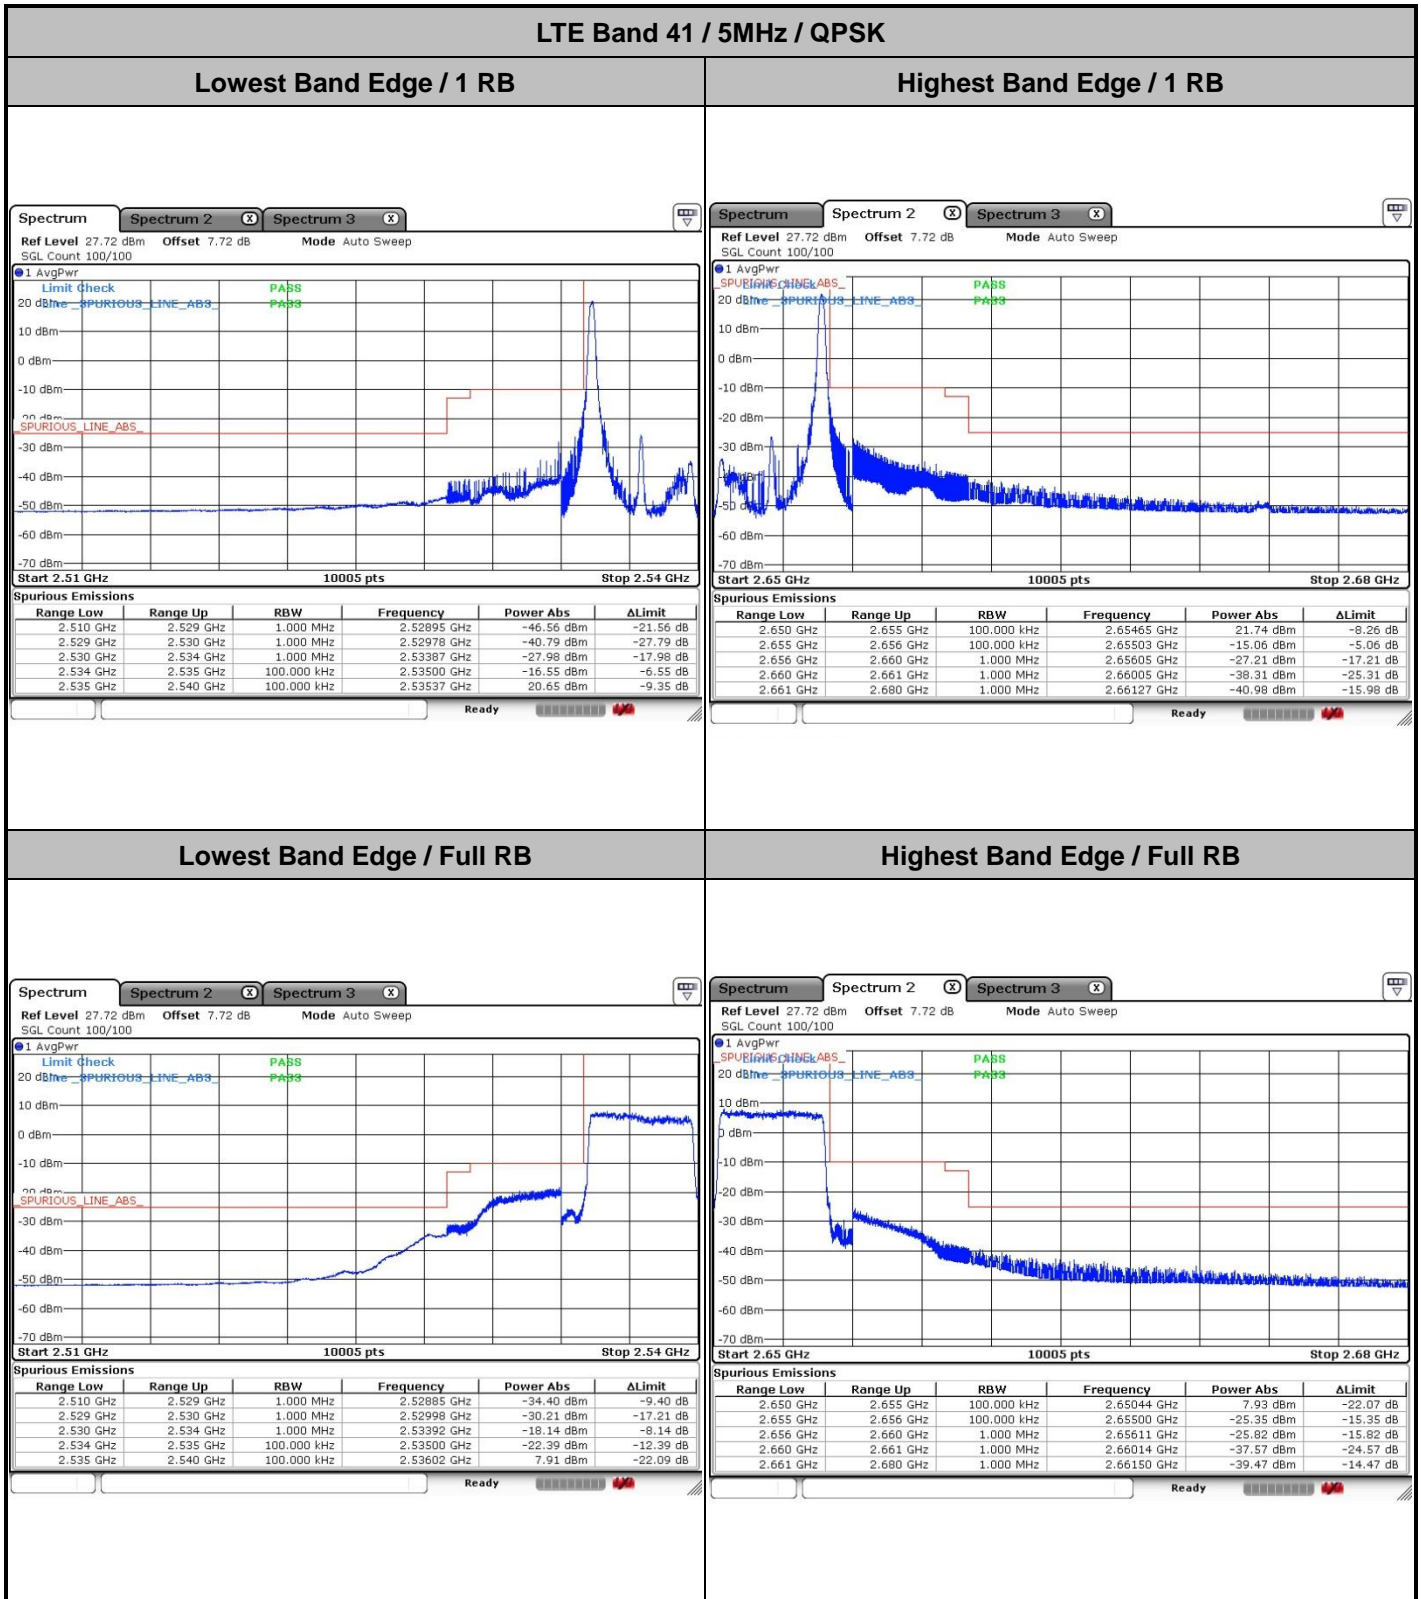

Middle Channel / 10MHz / 64QAM

Highest Channel / 5MHz / 64QAM

Highest Channel / 10MHz / 64QAM

LTE Band 41

Lowest Channel / 15MHz / 64QAM

Lowest Channel / 20MHz / 64QAM

Middle Channel / 15MHz / 64QAM

Middle Channel / 20MHz / 64QAM

Highest Channel / 15MHz / 64QAM

Highest Channel / 20MHz / 64QAM

Conducted Band Edge

LTE Band 41 / 5MHz / 16QAM

Lowest Band Edge / 1 RB

Highest Band Edge / 1 RB

Lowest Band Edge / Full RB

Highest Band Edge / Full RB

LTE Band 41 / 10MHz / QPSK

Lowest Band Edge / 1 RB

Highest Band Edge / 1 RB

Lowest Band Edge / Full RB

Highest Band Edge / Full RB

LTE Band 41 / 10MHz / 16QAM

Lowest Band Edge / 1 RB

Highest Band Edge / 1 RB

Lowest Band Edge / Full RB

Highest Band Edge / Full RB

LTE Band 41 / 15MHz / QPSK

Lowest Band Edge / 1 RB

Highest Band Edge / 1 RB

Lowest Band Edge / Full RB

Highest Band Edge / Full RB

LTE Band 41 / 15MHz / 16QAM