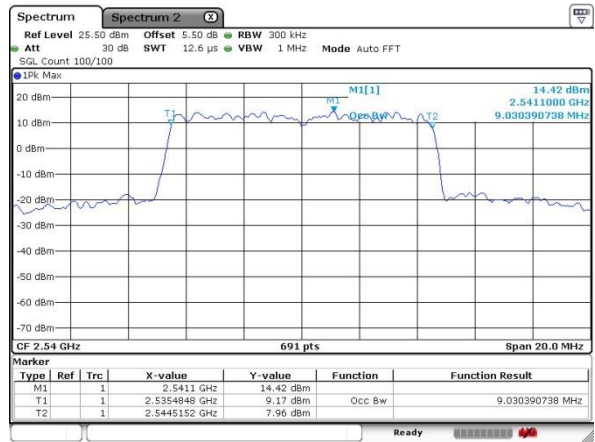

Lowest Channel / 10MHz / 64QAM