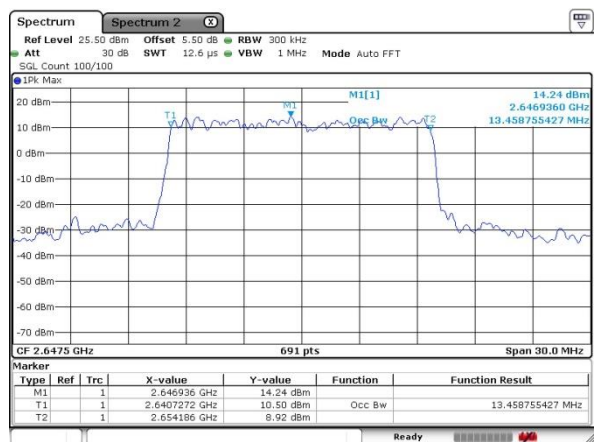

Lowest Channel / 15MHz / 16QAM

Middle Channel / 15MHz / QPSK

Middle Channel / 15MHz / 16QAM

Highest Channel / 15MHz / QPSK

Highest Channel / 15MHz / 16QAM

LTE Band 41

Lowest Channel / 20MHz / QPSK

Lowest Channel / 20MHz / 16QAM