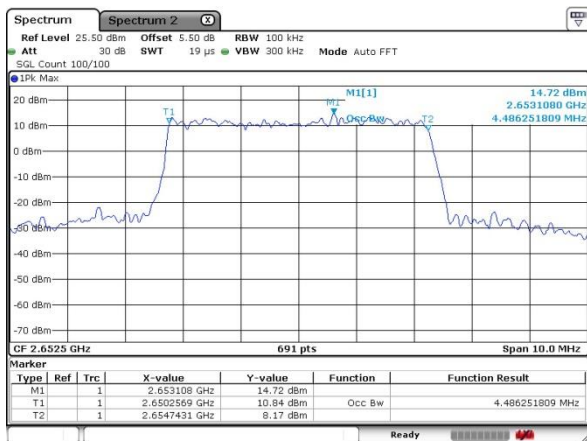

Middle Channel / 20MHz / QPSK

Middle Channel / 20MHz / 16QAM

Highest Channel / 20Hz / QPSK

Highest Channel / 20MHz / 16QAM

Lowest Channel / 5MHz / 64QAM

Lowest Channel / 10MHz / 64QAM

Middle Channel / 5MHz / 64QAM

Middle Channel / 10MHz / 64QAM

Highest Channel / 5MHz / 64QAM

Highest Channel / 10MHz / 64QAM

LTE Band 41

Lowest Channel / 15MHz / 64QAM

Lowest Channel / 20MHz / 64QAM

Middle Channel / 15MHz / 64QAM

Middle Channel / 20MHz / 64QAM