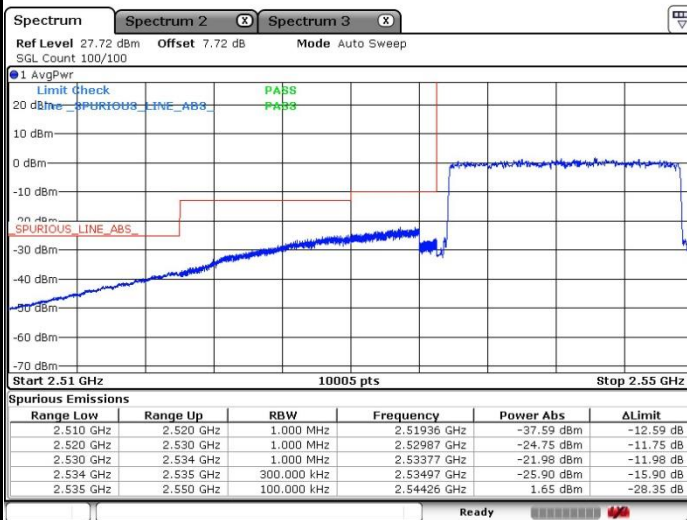

LTE Band 41 / 10MHz / QPSK

Lowest Band Edge / 1 RB

Highest Band Edge / 1 RB

Lowest Band Edge / Full RB

Highest Band Edge / Full RB

LTE Band 41 / 10MHz / 16QAM

Lowest Band Edge / 1 RB

Highest Band Edge / 1 RB

Lowest Band Edge / Full RB

Highest Band Edge / Full RB

LTE Band 41 / 15MHz / QPSK

Lowest Band Edge / 1 RB

Highest Band Edge / 1 RB

Lowest Band Edge / Full RB

Highest Band Edge / Full RB

LTE Band 41 / 15MHz / 16QAM

Lowest Band Edge / 1 RB

Highest Band Edge / 1 RB

Lowest Band Edge / Full RB

Highest Band Edge / Full RB

LTE Band 41 / 20MHz / QPSK

Lowest Band Edge / 1 RB

Highest Band Edge / 1 RB

Lowest Band Edge / Full RB