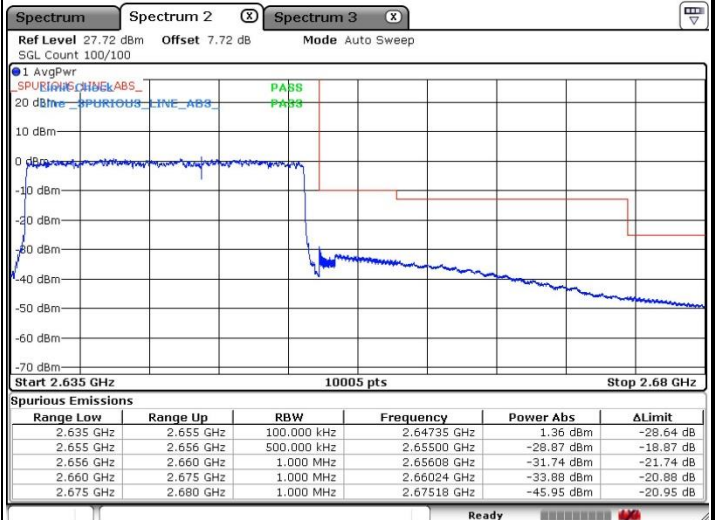

Lowest Band Edge / 1 RB

Highest Band Edge / 1 RB

Lowest Band Edge / Full RB

Highest Band Edge / Full RB

LTE Band 41 / 20MHz / QPSK

Lowest Band Edge / 1 RB

Highest Band Edge / 1 RB

Lowest Band Edge / Full RB

Highest Band Edge / Full RB

LTE Band 41 / 20MHz / 16QAM

Lowest Band Edge / 1 RB

Highest Band Edge / 1RB

Lowest Band Edge / Full RB

Highest Band Edge / Full RB

LTE Band 41 / 5MHz / 64QAM

Lowest Band Edge / 1 RB

Highest Band Edge / 1 RB

Lowest Band Edge / Full RB

Highest Band Edge / Full RB