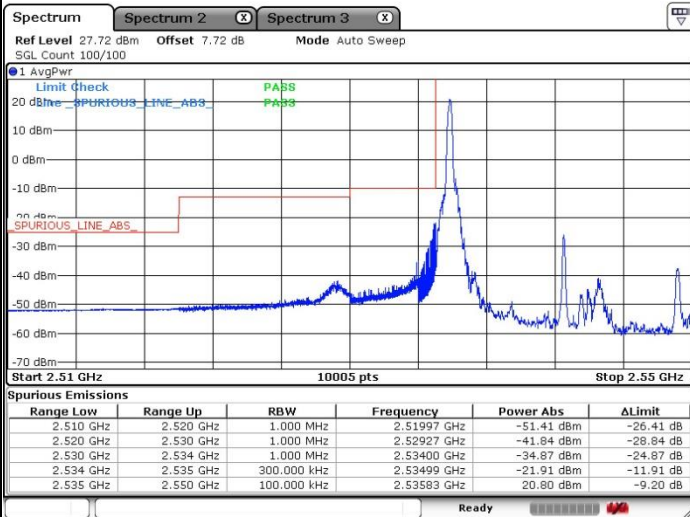

LTE Band 41 / 10MHz / QPSK

Lowest Band Edge / 1 RB

Highest Band Edge / 1 RB

Lowest Band Edge / Full RB

Highest Band Edge / Full RB

LTE Band 41 / 10MHz / 16QAM

Lowest Band Edge / 1 RB

Highest Band Edge / 1 RB

Lowest Band Edge / Full RB

Highest Band Edge / Full RB

LTE Band 41 / 15MHz / QPSK

Lowest Band Edge / 1 RB

Highest Band Edge / 1 RB

Lowest Band Edge / Full RB

Highest Band Edge / Full RB

LTE Band 41 / 15MHz / 16QAM

Lowest Band Edge / 1 RB

Highest Band Edge / 1 RB

Lowest Band Edge / Full RB

Highest Band Edge / Full RB

LTE Band 41 / 20MHz / QPSK

Lowest Band Edge / 1 RB

Highest Band Edge / 1 RB

Lowest Band Edge / Full RB

Highest Band Edge / Full RB

LTE Band 41 / 20MHz / 16QAM

Lowest Band Edge / 1 RB

Highest Band Edge / 1RB

Lowest Band Edge / Full RB

Highest Band Edge / Full RB

LTE Band 41 / 5MHz / 64QAM

Lowest Band Edge / 1 RB