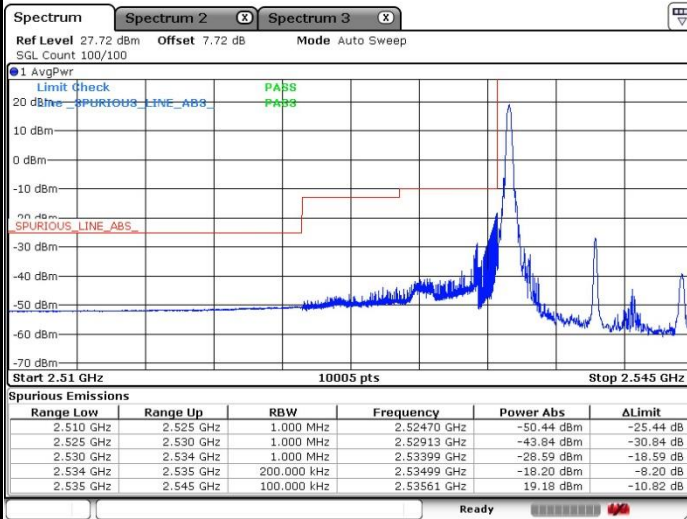

Highest Channel / 15MHz / 64QAM

Highest Channel / 20MHz / 64QAM

Conducted Band Edge

LTE Band 41 / 5MHz / 16QAM

Lowest Band Edge / 1 RB

Highest Band Edge / 1 RB

Lowest Band Edge / Full RB

Highest Band Edge / Full RB

LTE Band 41 / 10MHz / QPSK

Lowest Band Edge / 1 RB

Highest Band Edge / 1 RB

Lowest Band Edge / Full RB

Highest Band Edge / Full RB

LTE Band 41 / 10MHz / 16QAM

Lowest Band Edge / 1 RB

Highest Band Edge / 1 RB

Lowest Band Edge / Full RB

Highest Band Edge / Full RB

LTE Band 41 / 15MHz / QPSK

Lowest Band Edge / 1 RB

Highest Band Edge / 1 RB

Lowest Band Edge / Full RB

Highest Band Edge / Full RB

LTE Band 41 / 15MHz / 16QAM

Lowest Band Edge / 1 RB

Highest Band Edge / 1 RB

Lowest Band Edge / Full RB

Highest Band Edge / Full RB

LTE Band 41 / 20MHz / QPSK

Lowest Band Edge / 1 RB

Highest Band Edge / 1 RB

Lowest Band Edge / Full RB