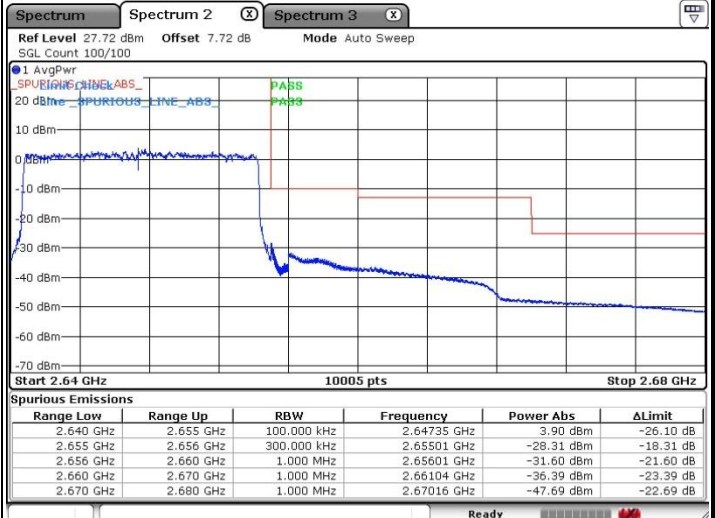

LTE Band 41 / 10MHz / QPSK

Lowest Band Edge / 1 RB

Highest Band Edge / 1 RB

Lowest Band Edge / Full RB

Highest Band Edge / Full RB

LTE Band 41 / 10MHz / 16QAM

Lowest Band Edge / 1 RB

Highest Band Edge / 1 RB

Lowest Band Edge / Full RB

Highest Band Edge / Full RB

LTE Band 41 / 15MHz / QPSK

Lowest Band Edge / 1 RB

Highest Band Edge / 1 RB

Lowest Band Edge / Full RB

Highest Band Edge / Full RB

LTE Band 41 / 15MHz / 16QAM

Lowest Band Edge / 1 RB

Highest Band Edge / 1 RB

Lowest Band Edge / Full RB

Highest Band Edge / Full RB

LTE Band 41 / 20MHz / QPSK

Lowest Band Edge / 1 RB

Highest Band Edge / 1 RB

Lowest Band Edge / Full RB

Highest Band Edge / Full RB

LTE Band 41 / 20MHz / 16QAM

Lowest Band Edge / 1 RB

Highest Band Edge / 1RB

Lowest Band Edge / Full RB

Highest Band Edge / Full RB

LTE Band 41 / 5MHz / 64QAM

Lowest Band Edge / 1 RB