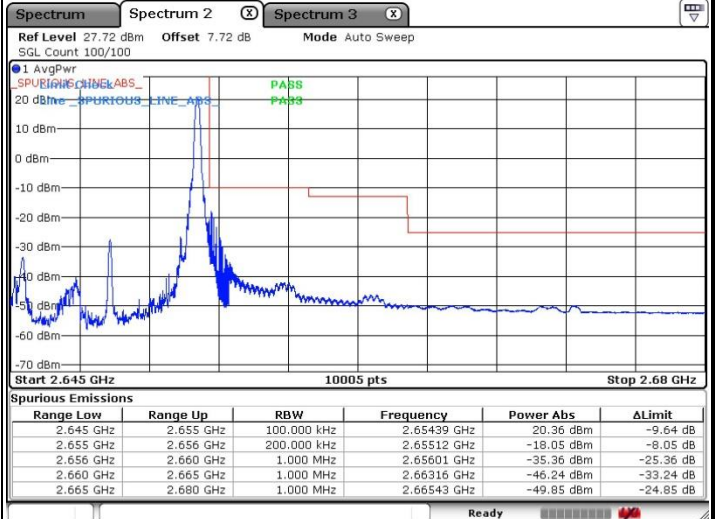

Middle Channel / 10MHz / 64QAM

Highest Channel / 5MHz / 64QAM

Highest Channel / 10MHz / 64QAM

LTE Band 41

Lowest Channel / 15MHz / 64QAM

Lowest Channel / 20MHz / 64QAM

Middle Channel / 15MHz / 64QAM

Middle Channel / 20MHz / 64QAM

Highest Channel / 15MHz / 64QAM

Highest Channel / 20MHz / 64QAM

Conducted Band Edge

LTE Band 41 / 5MHz / 16QAM

Lowest Band Edge / 1 RB

Highest Band Edge / 1 RB

Lowest Band Edge / Full RB

Highest Band Edge / Full RB

LTE Band 41 / 10MHz / QPSK

Lowest Band Edge / 1 RB

Highest Band Edge / 1 RB

Lowest Band Edge / Full RB

Highest Band Edge / Full RB

LTE Band 41 / 10MHz / 16QAM

Lowest Band Edge / 1 RB

Highest Band Edge / 1 RB

Lowest Band Edge / Full RB

Highest Band Edge / Full RB

LTE Band 41 / 15MHz / QPSK

Lowest Band Edge / 1 RB

Highest Band Edge / 1 RB

Lowest Band Edge / Full RB

Highest Band Edge / Full RB

LTE Band 41 / 15MHz / 16QAM