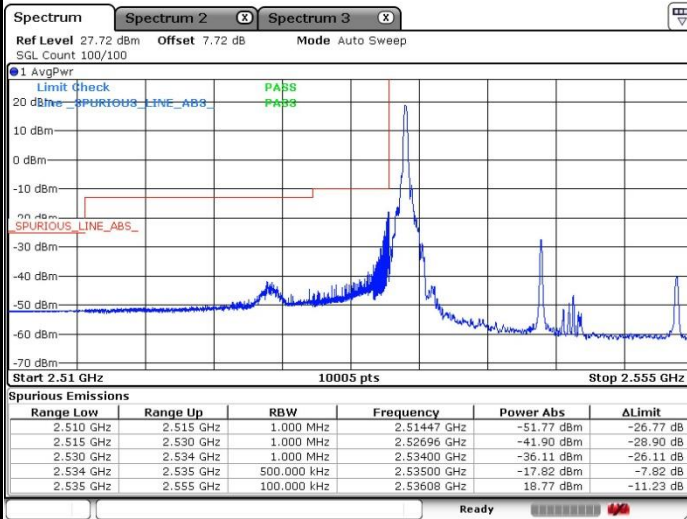

Lowest Band Edge / Full RB

Highest Band Edge / Full RB

LTE Band 41 / 15MHz / QPSK

Lowest Band Edge / 1 RB

Highest Band Edge / 1 RB

Lowest Band Edge / Full RB

Highest Band Edge / Full RB

LTE Band 41 / 15MHz / 16QAM

Lowest Band Edge / 1 RB

Highest Band Edge / 1 RB

Lowest Band Edge / Full RB

Highest Band Edge / Full RB

LTE Band 41 / 20MHz / QPSK

Lowest Band Edge / 1 RB

Highest Band Edge / 1 RB

Lowest Band Edge / Full RB

Highest Band Edge / Full RB

LTE Band 41 / 20MHz / 16QAM

Lowest Band Edge / 1 RB

Highest Band Edge / 1RB

Lowest Band Edge / Full RB

Highest Band Edge / Full RB

LTE Band 41 / 5MHz / 64QAM

Lowest Band Edge / 1 RB

Highest Band Edge / 1 RB

Lowest Band Edge / Full RB

Highest Band Edge / Full RB