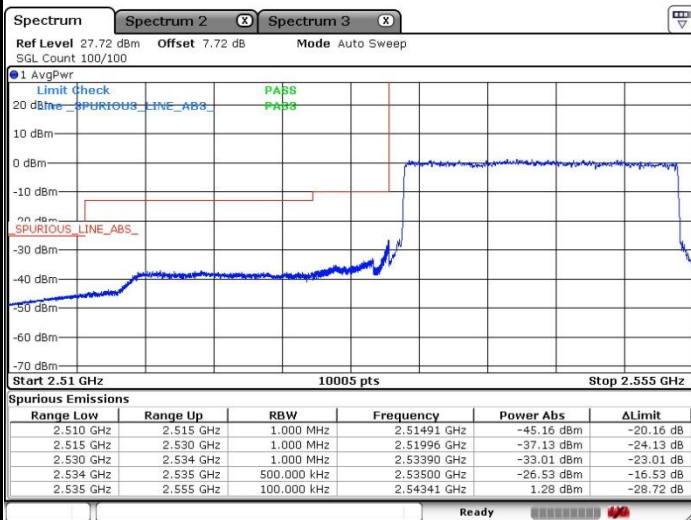

Lowest Band Edge / Full RB

Highest Band Edge / Full RB

LTE Band 41 / 15MHz / QPSK

Lowest Band Edge / 1 RB

Highest Band Edge / 1 RB

Lowest Band Edge / Full RB

Highest Band Edge / Full RB

LTE Band 41 / 15MHz / 16QAM

Lowest Band Edge / 1 RB

Highest Band Edge / 1 RB

Lowest Band Edge / Full RB

Highest Band Edge / Full RB

LTE Band 41 / 20MHz / QPSK

Lowest Band Edge / 1 RB

Highest Band Edge / 1 RB

Lowest Band Edge / Full RB

Highest Band Edge / Full RB

LTE Band 41 / 20MHz / 16QAM

Lowest Band Edge / 1 RB

Highest Band Edge / 1RB

Lowest Band Edge / Full RB

Highest Band Edge / Full RB

LTE Band 41 / 5MHz / 64QAM

Lowest Band Edge / 1 RB

Highest Band Edge / 1 RB

Lowest Band Edge / Full RB

Highest Band Edge / Full RB