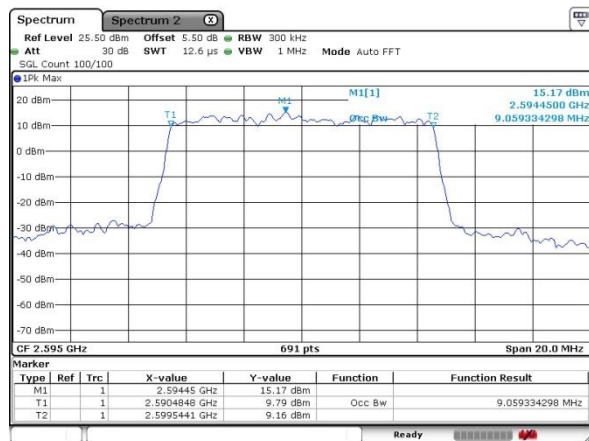

Lowest Channel / 10MHz / QPSK

Lowest Channel / 10MHz / 16QAM

Middle Channel / 10MHz / QPSK

Middle Channel / 10MHz / 16QAM

Highest Channel / 10MHz / QPSK

Highest Channel / 10MHz / 16QAM

LTE Band 41

Lowest Channel / 15MHz / QPSK

Lowest Channel / 15MHz / 16QAM

Middle Channel / 15MHz / QPSK

Middle Channel / 15MHz / 16QAM

Highest Channel / 15MHz / QPSK

Highest Channel / 15MHz / 16QAM

LTE Band 41

Lowest Channel / 20MHz / QPSK

Lowest Channel / 20MHz / 16QAM