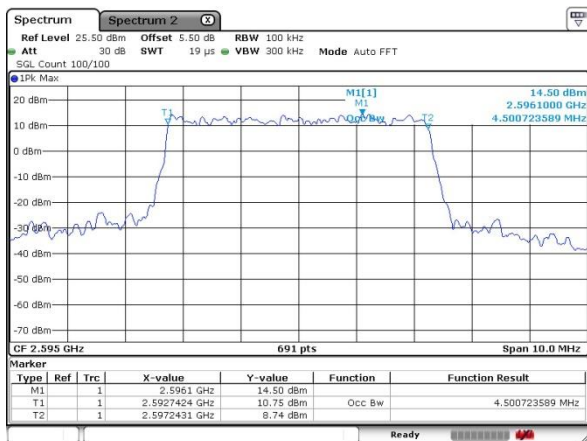

Mode	LTE Band 41 : 99%OBW(MHz)											
BW	1.4MHz		3MHz		5MHz		10MHz		15MHz		20MHz	
Mod.	QPSK	16QAM	QPSK	16QAM	QPSK	16QAM	QPSK	16QAM	QPSK	16QAM	QPSK	16QAM
Lowest CH					4.49	4.50	9.09	9.00	13.50	13.50	18.41	18.35
Middle CH					4.50	4.52	8.97	9.06	13.46	13.42	18.35	18.52
Highest CH					4.50	4.50	9.06	9.00	13.50	13.46	18.35	18.23
Mod.	64QAM		64QAM		64QAM		64QAM		64QAM		64QAM	
Lowest CH					4.49		9.03		13.50		18.41	
Middle CH					4.49		9.06		13.37		18.29	
Highest CH					4.49		9.03		13.50		18.29	

LTE Band 41

Lowest Channel / 5MHz / QPSK

Lowest Channel / 5MHz / 16QAM

Middle Channel / 5MHz / QPSK

Middle Channel / 5MHz / 16QAM

Highest Channel / 5MHz / QPSK

Highest Channel / 5MHz / 16QAM

LTE Band 41

Lowest Channel / 10MHz / QPSK

Lowest Channel / 10MHz / 16QAM

Middle Channel / 10MHz / QPSK

Middle Channel / 10MHz / 16QAM

Highest Channel / 10MHz / QPSK

Highest Channel / 10MHz / 16QAM

LTE Band 41

Lowest Channel / 15MHz / QPSK