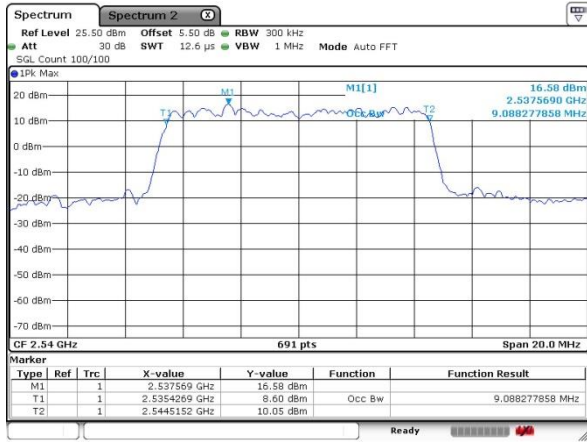

LTE Band 41

Lowest Channel / 5MHz / QPSK

Lowest Channel / 5MHz / 16QAM

Middle Channel / 5MHz / QPSK

Middle Channel / 5MHz / 16QAM

Highest Channel / 5MHz / QPSK

Highest Channel / 5MHz / 16QAM

LTE Band 41

Lowest Channel / 10MHz / QPSK

Lowest Channel / 10MHz / 16QAM

Middle Channel / 10MHz / QPSK

Middle Channel / 10MHz / 16QAM

Highest Channel / 10MHz / QPSK

Highest Channel / 10MHz / 16QAM

LTE Band 41

Lowest Channel / 15MHz / QPSK