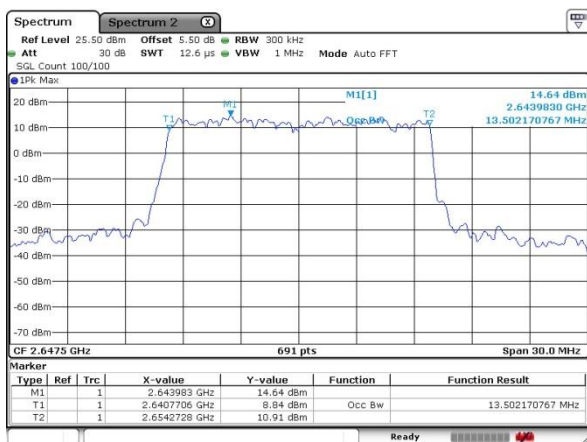

Lowest Channel / 15MHz / 16QAM

Middle Channel / 15MHz / QPSK

Middle Channel / 15MHz / 16QAM

Highest Channel / 15MHz / QPSK

Highest Channel / 15MHz / 16QAM

LTE Band 41

Lowest Channel / 20MHz / QPSK

Lowest Channel / 20MHz / 16QAM