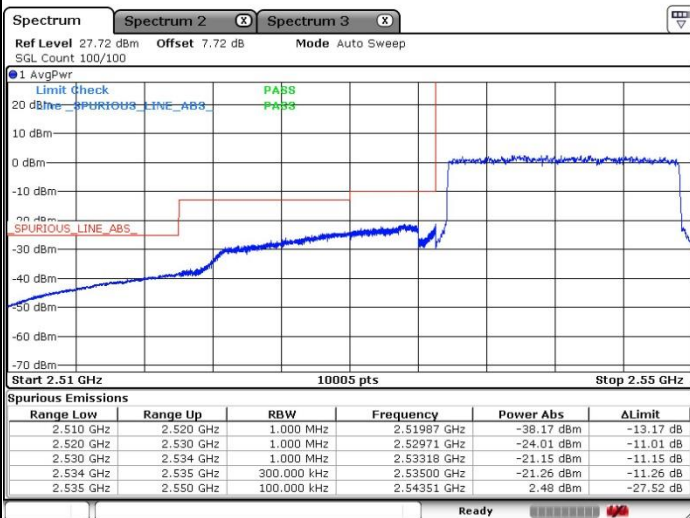

LTE Band 41 / 10MHz / QPSK

Lowest Band Edge / 1 RB

Highest Band Edge / 1 RB

Lowest Band Edge / Full RB

Highest Band Edge / Full RB

LTE Band 41 / 10MHz / 16QAM

Lowest Band Edge / 1 RB

Highest Band Edge / 1 RB

Lowest Band Edge / Full RB

Highest Band Edge / Full RB

LTE Band 41 / 15MHz / QPSK

Lowest Band Edge / 1 RB

Highest Band Edge / 1 RB

Lowest Band Edge / Full RB

Highest Band Edge / Full RB

LTE Band 41 / 15MHz / 16QAM

Lowest Band Edge / 1 RB

Highest Band Edge / 1 RB

Lowest Band Edge / Full RB

Highest Band Edge / Full RB

LTE Band 41 / 20MHz / QPSK

Lowest Band Edge / 1 RB

Highest Band Edge / 1 RB

Lowest Band Edge / Full RB

Highest Band Edge / Full RB

LTE Band 41 / 20MHz / 16QAM

Lowest Band Edge / 1 RB

Highest Band Edge / 1RB

Lowest Band Edge / Full RB

Highest Band Edge / Full RB

LTE Band 41 / 5MHz / 64QAM

Lowest Band Edge / 1 RB