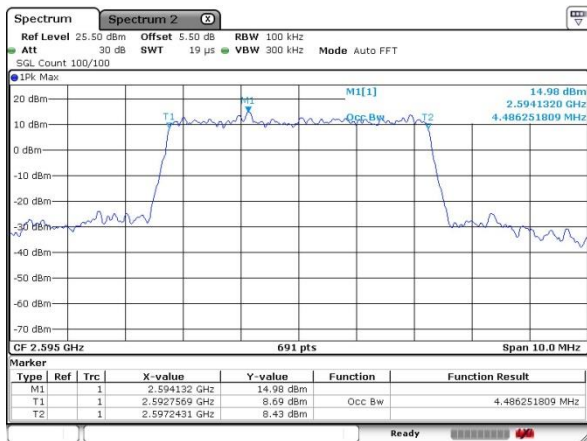

Middle Channel / 20MHz / QPSK

Middle Channel / 20MHz / 16QAM

Highest Channel / 20Hz / QPSK

Highest Channel / 20MHz / 16QAM

Lowest Channel / 5MHz / 64QAM

Lowest Channel / 10MHz / 64QAM

Middle Channel / 5MHz / 64QAM

Middle Channel / 10MHz / 64QAM

Highest Channel / 5MHz / 64QAM

Highest Channel / 10MHz / 64QAM

LTE Band 41

Lowest Channel / 15MHz / 64QAM

Lowest Channel / 20MHz / 64QAM

Middle Channel / 15MHz / 64QAM

Middle Channel / 20MHz / 64QAM