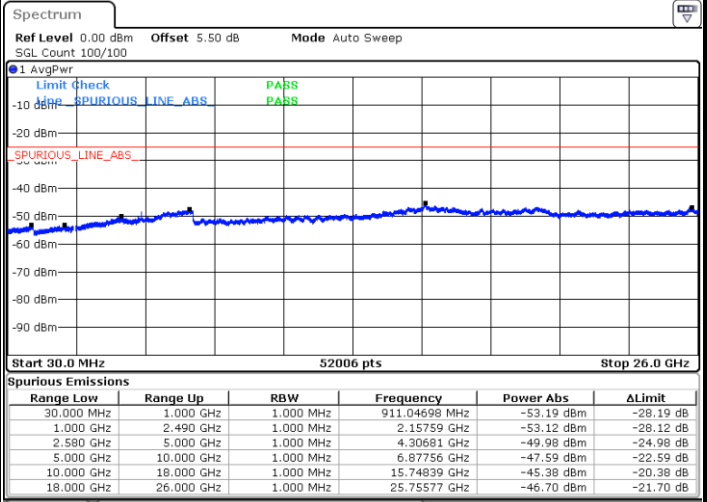

Highest Channel / 16QAM

Date: 15.FEB.2020 07:57:09

LTE Band 7 / 20MHz

Lowest Channel / QPSK

Date: 15.FEB.2020 08:09:06

Lowest Channel / 16QAM

Date: 15.FEB.2020 08:10:00

LTE Band 7 / 20MHz

Middle Channel / QPSK

Middle Channel / 16QAM

Date: 15.FEB.2020 08:11:48

Date: 15.FEB.2020 08:10:54

Highest Channel / QPSK

Highest Channel / 16QAM

Date: 15.FEB.2020 08:12:42

Date: 15.FEB.2020 08:13:36

LTE Band 7 / 5MHz

Lowest Channel / 64QAM

Middle Channel / 64QAM

Date: 15.FEB.2020 08:19:41

Date: 15.FEB.2020 08:20:35

Highest Channel / 64QAM

Date: 15.FEB.2020 08:21:28

LTE Band 7 / 10MHz