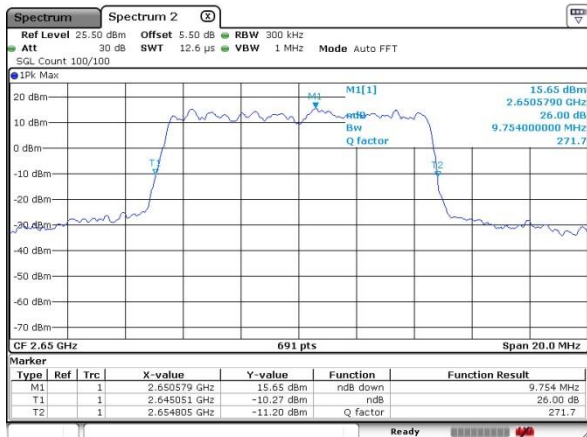

Lowest Channel / 10MHz / QPSK

Lowest Channel / 10MHz / 16QAM

Middle Channel / 10MHz / QPSK

Middle Channel / 10MHz / 16QAM

Highest Channel / 10MHz / QPSK

Highest Channel / 10MHz / 16QAM

LTE Band 41

Lowest Channel / 15MHz / QPSK