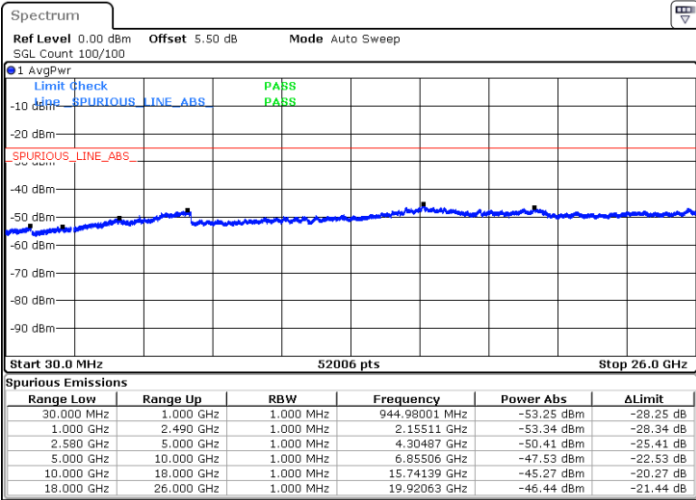

LTE Band 7 / 20MHz

Middle Channel / QPSK

Middle Channel / 16QAM

Date: 15.FEB.2020 08:11:48