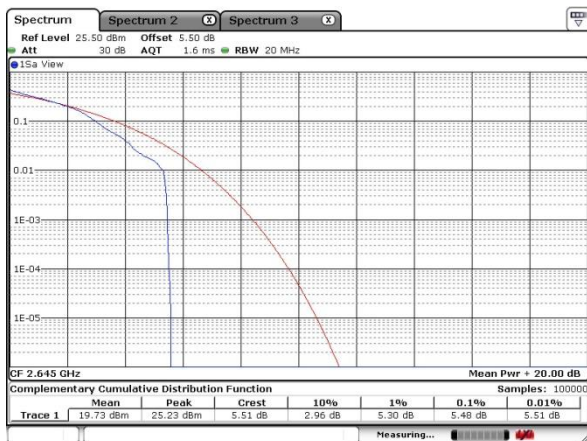

Lowest Channel / 1RB

Lowest Channel / Full RB

Middle Channel / 1RB

Middle Channel / Full RB

Highest Channel / 1RB

Highest Channel / Full RB

LTE Band 41 / 20MHz / 64QAM

Lowest Channel / 1RB

Lowest Channel / Full RB

Middle Channel / 1RB

Middle Channel / Full RB

Highest Channel / 1RB

Highest Channel / Full RB

26dB Bandwidth

Mode	LTE Band 41 : 26dB BW(MHz)											
BW	1.4MHz		3MHz		5MHz		10MHz		15MHz		20MHz	
Mod.	QPSK	16QAM	QPSK	16QAM	QPSK	16QAM	QPSK	16QAM	QPSK	16QAM	QPSK	16QAM
Lowest CH					5.02	4.92	9.73	9.67	14.15	14.41	20.15	20.26
Middle CH					4.81	4.88	9.70	9.81	14.46	14.24	20.20	20.26
Highest CH					4.88	4.94	9.75	9.67	14.72	14.33	20.15	20.26
Mod.	64QAM		64QAM		64QAM		64QAM		64QAM		64QAM	
Lowest CH					4.94		9.73		14.41		20.09	
Middle CH					4.94		9.70		14.20		20.15	
Highest CH					4.88		9.96		14.15		20.09	