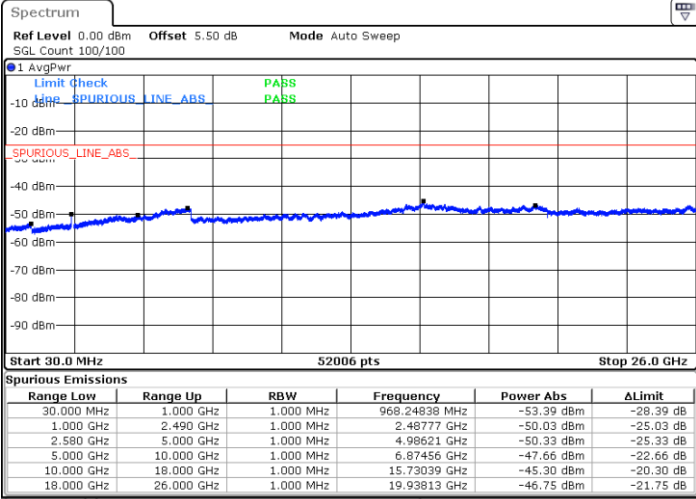

LTE Band 7 / 5MHz

Lowest Channel / 64QAM

Middle Channel / 64QAM

Date: 15.FEB.2020 08:19:41

Date: 15.FEB.2020 08:20:35

Highest Channel / 64QAM

Date: 15.FEB.2020 08:21:28

LTE Band 7 / 10MHz

Lowest Channel / 64QAM

Middle Channel / 64QAM

Date: 15.FEB.2020 08:25:38

Date: 15.FEB.2020 08:26:32

Highest Channel / 64QAM

Date: 15.FEB.2020 08:27:25

LTE Band 7 / 15MHz

Lowest Channel / 64QAM

Middle Channel / 64QAM

Date: 15.FEB.2020 08:33:51

Date: 15.FEB.2020 08:34:45

Highest Channel / 64QAM

Date: 15.FEB.2020 08:35:39

LTE Band 7 / 20MHz

Lowest Channel / 64QAM

Middle Channel / 64QAM