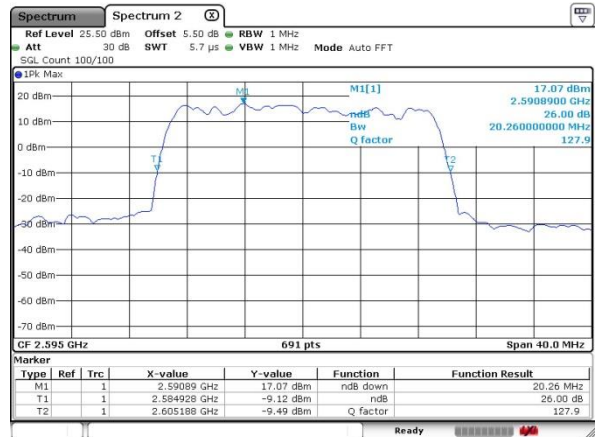

Middle Channel / 20MHz / 16QAM