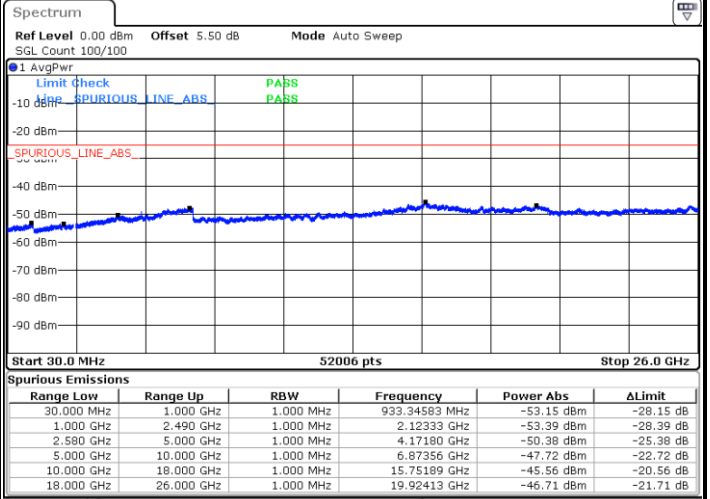

LTE Band 7 / 5MHz

Lowest Channel / 64QAM

Middle Channel / 64QAM

Date: 15.FEB.2020 08:19:41

Date: 15.FEB.2020 08:20:35

Highest Channel / 64QAM

Date: 15.FEB.2020 08:21:28

LTE Band 7 / 10MHz

Lowest Channel / 64QAM

Middle Channel / 64QAM

Date: 15.FEB.2020 08:25:38

Date: 15.FEB.2020 08:26:32

Highest Channel / 64QAM

Date: 15.FEB.2020 08:27:25

LTE Band 7 / 15MHz

Lowest Channel / 64QAM

Middle Channel / 64QAM

Date: 15.FEB.2020 08:33:51

Date: 15.FEB.2020 08:34:45

Highest Channel / 64QAM

Date: 15.FEB.2020 08:35:39

LTE Band 7 / 20MHz

Lowest Channel / 64QAM

Middle Channel / 64QAM