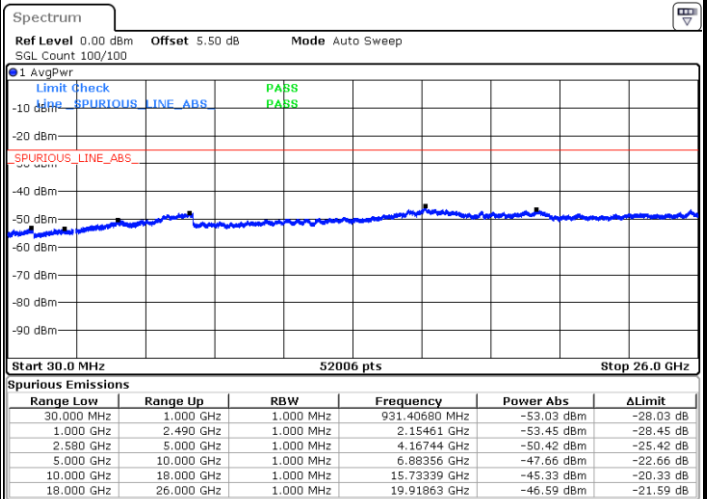

Conducted Spurious Emission

LTE Band 7 / 5MHz

Highest Channel / QPSK

Date: 15.FEB.2020 07:23:21

Highest Channel / 16QAM

Date: 15.FEB.2020 07:24:15

LTE Band 7 / 10MHz

Lowest Channel / QPSK

Date: 15.FEB.2020 07:36:12

Lowest Channel / 16QAM

Date: 15.FEB.2020 07:37:06

LTE Band 7 / 10MHz

Middle Channel / QPSK

Middle Channel / 16QAM

Date: 15.FEB.2020 07:38:53

Date: 15.FEB.2020 07:38:00

Highest Channel / QPSK

Highest Channel / 16QAM

Date: 15.FEB.2020 07:39:47

Date: 15.FEB.2020 07:40:41

LTE Band 7 / 15MHz

Lowest Channel / QPSK

Lowest Channel / 16QAM

Date: 15.FEB.2020 07:52:39

Date: 15.FEB.2020 07:53:33

Middle Channel / QPSK

Middle Channel / 16QAM

Date: 15.FEB.2020 07:55:21

Date: 15.FEB.2020 07:54:27

LTE Band7 / 15MHz

Highest Channel / QPSK

Date: 15.FEB.2020 07:56:15