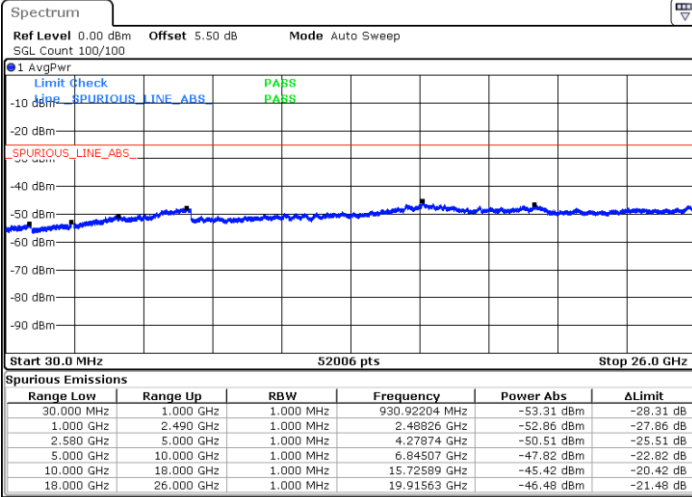

LTE Band 7 / 5MHz

Lowest Channel / 64QAM

Middle Channel / 64QAM

Date: 15.FEB.2020 08:19:41

Date: 15.FEB.2020 08:20:35

Highest Channel / 64QAM

Date: 15.FEB.2020 08:21:28

LTE Band 7 / 10MHz

Lowest Channel / 64QAM

Middle Channel / 64QAM

Date: 15.FEB.2020 08:25:38

Date: 15.FEB.2020 08:26:32

Highest Channel / 64QAM

Date: 15.FEB.2020 08:27:25

LTE Band 7 / 15MHz

Lowest Channel / 64QAM