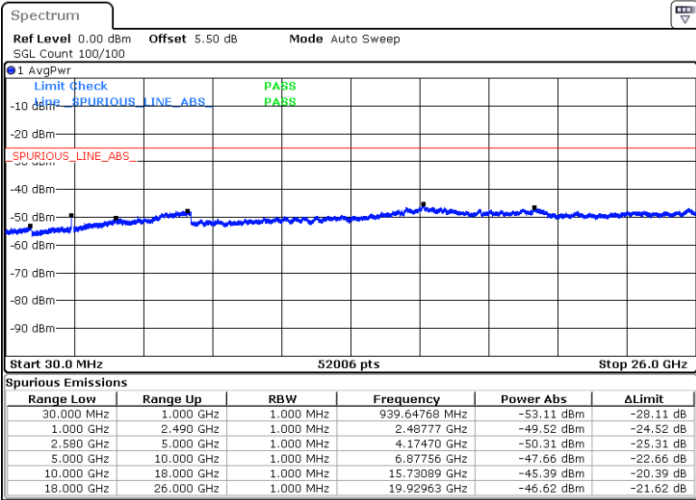

Date: 15.FEB.2020 07:36:12

Lowest Channel / 16QAM

Date: 15.FEB.2020 07:37:06

LTE Band 7 / 10MHz

Middle Channel / QPSK

Middle Channel / 16QAM

Date: 15.FEB.2020 07:38:53

Date: 15.FEB.2020 07:38:00

Highest Channel / QPSK

Highest Channel / 16QAM

Date: 15.FEB.2020 07:39:47

Date: 15.FEB.2020 07:40:41

LTE Band 7 / 15MHz

Lowest Channel / QPSK

Lowest Channel / 16QAM

Date: 15.FEB.2020 07:52:39

Date: 15.FEB.2020 07:53:33

Middle Channel / QPSK

Middle Channel / 16QAM

Date: 15.FEB.2020 07:55:21

Date: 15.FEB.2020 07:54:27

LTE Band7 / 15MHz

Highest Channel / QPSK

Date: 15.FEB.2020 07:56:15

Highest Channel / 16QAM

Date: 15.FEB.2020 07:57:09

LTE Band 7 / 20MHz

Lowest Channel / QPSK

Date: 15.FEB.2020 08:09:06

Lowest Channel / 16QAM

Date: 15.FEB.2020 08:10:00

LTE Band 7 / 20MHz