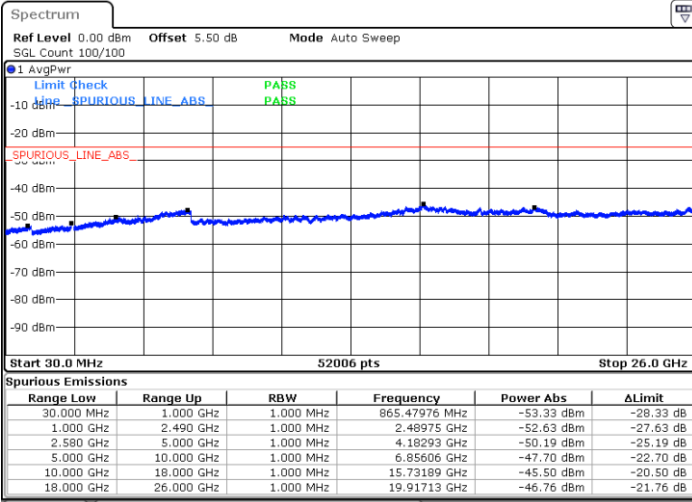

Highest Channel / 16QAM

Date: 15.FEB.2020 07:57:09

LTE Band 7 / 20MHz

Lowest Channel / QPSK

Date: 15.FEB.2020 08:09:06

Lowest Channel / 16QAM

Date: 15.FEB.2020 08:10:00

LTE Band 7 / 20MHz

Middle Channel / QPSK

Middle Channel / 16QAM

Date: 15.FEB.2020 08:11:48

Date: 15.FEB.2020 08:10:54

Highest Channel / QPSK

Highest Channel / 16QAM

Date: 15.FEB.2020 08:12:42

Date: 15.FEB.2020 08:13:36

LTE Band 7 / 5MHz

Lowest Channel / 64QAM

Middle Channel / 64QAM

Date: 15.FEB.2020 08:19:41

Date: 15.FEB.2020 08:20:35

Highest Channel / 64QAM

Date: 15.FEB.2020 08:21:28

LTE Band 7 / 10MHz