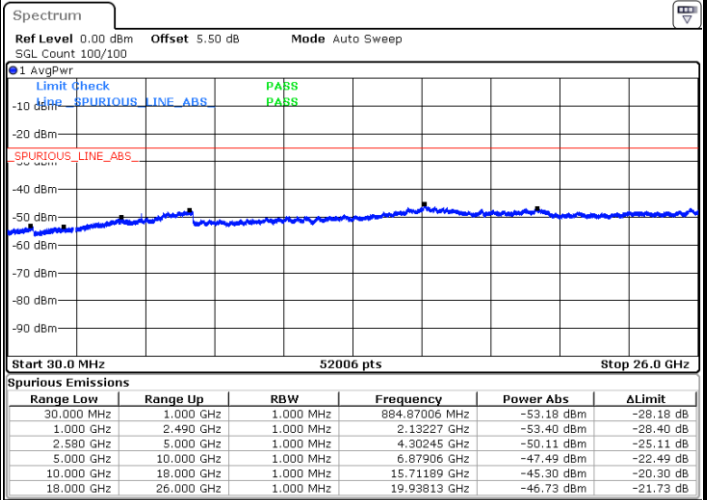

Conducted Spurious Emission

LTE Band 7 / 5MHz

Highest Channel / QPSK

Date: 15.FEB.2020 07:23:21

Highest Channel / 16QAM

Date: 15.FEB.2020 07:24:15

LTE Band 7 / 10MHz

Lowest Channel / QPSK

Date: 15.FEB.2020 07:36:12

Lowest Channel / 16QAM

Date: 15.FEB.2020 07:37:06

LTE Band 7 / 10MHz

Middle Channel / QPSK

Middle Channel / 16QAM

Date: 15.FEB.2020 07:38:53

Date: 15.FEB.2020 07:38:00

Highest Channel / QPSK

Highest Channel / 16QAM

Date: 15.FEB.2020 07:39:47

Date: 15.FEB.2020 07:40:41

LTE Band 7 / 15MHz

Lowest Channel / QPSK

Lowest Channel / 16QAM

Date: 15.FEB.2020 07:52:39

Date: 15.FEB.2020 07:53:33

Middle Channel / QPSK

Middle Channel / 16QAM

Date: 15.FEB.2020 07:55:21

Date: 15.FEB.2020 07:54:27

LTE Band7 / 15MHz

Highest Channel / QPSK

Date: 15.FEB.2020 07:56:15