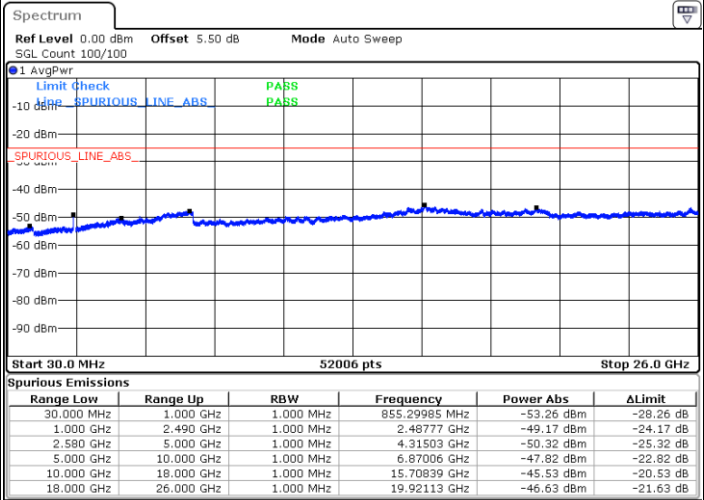

Date: 15.FEB.2020 07:36:12

Lowest Channel / 16QAM

Date: 15.FEB.2020 07:37:06

LTE Band 7 / 10MHz

Middle Channel / QPSK

Middle Channel / 16QAM

Date: 15.FEB.2020 07:38:53

Date: 15.FEB.2020 07:38:00

Highest Channel / QPSK

Highest Channel / 16QAM

Date: 15.FEB.2020 07:39:47

Date: 15.FEB.2020 07:40:41

LTE Band 7 / 15MHz

Lowest Channel / QPSK

Lowest Channel / 16QAM

Date: 15.FEB.2020 07:52:39

Date: 15.FEB.2020 07:53:33

Middle Channel / QPSK

Middle Channel / 16QAM

Date: 15.FEB.2020 07:55:21

Date: 15.FEB.2020 07:54:27

LTE Band7 / 15MHz

Highest Channel / QPSK

Date: 15.FEB.2020 07:56:15

Highest Channel / 16QAM

Date: 15.FEB.2020 07:57:09

LTE Band 7 / 20MHz

Lowest Channel / QPSK

Date: 15.FEB.2020 08:09:06

Lowest Channel / 16QAM

Date: 15.FEB.2020 08:10:00

LTE Band 7 / 20MHz