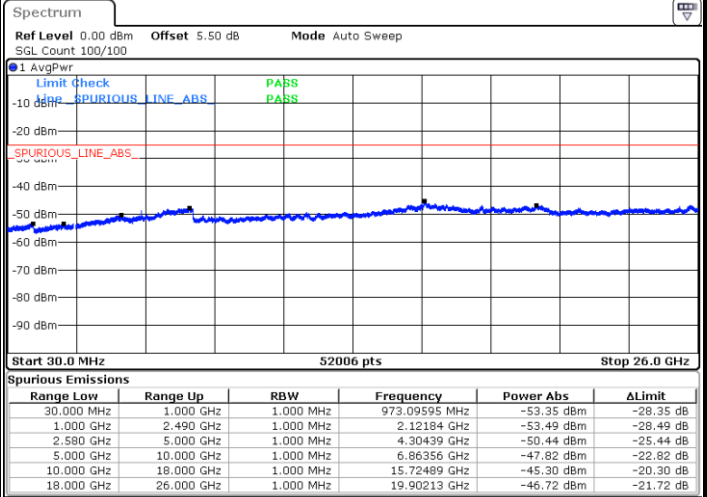

LTE Band 7 / 5MHz

Lowest Channel / 64QAM

Middle Channel / 64QAM

Date: 15.FEB.2020 08:19:41

Date: 15.FEB.2020 08:20:35

Highest Channel / 64QAM

Date: 15.FEB.2020 08:21:28

LTE Band 7 / 10MHz

Lowest Channel / 64QAM

Middle Channel / 64QAM

Date: 15.FEB.2020 08:25:38

Date: 15.FEB.2020 08:26:32

Highest Channel / 64QAM

Date: 15.FEB.2020 08:27:25

LTE Band 7 / 15MHz

Lowest Channel / 64QAM