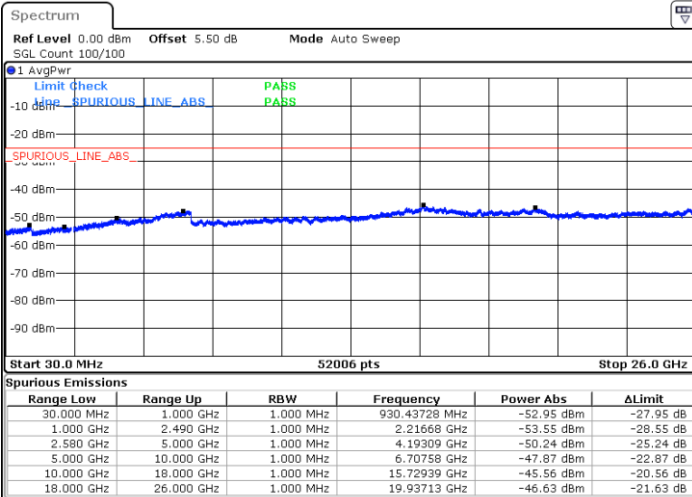

LTE Band 7 / 5MHz

Lowest Channel / 64QAM

Middle Channel / 64QAM

Date: 15.FEB.2020 08:19:41

Date: 15.FEB.2020 08:20:35

Highest Channel / 64QAM

Date: 15.FEB.2020 08:21:28

LTE Band 7 / 10MHz

Lowest Channel / 64QAM

Middle Channel / 64QAM

Date: 15.FEB.2020 08:25:38

Date: 15.FEB.2020 08:26:32

Highest Channel / 64QAM

Date: 15.FEB.2020 08:27:25

LTE Band 7 / 15MHz

Lowest Channel / 64QAM

Middle Channel / 64QAM

Date: 15.FEB.2020 08:33:51

Date: 15.FEB.2020 08:34:45

Highest Channel / 64QAM

Date: 15.FEB.2020 08:35:39

LTE Band 7 / 20MHz

Lowest Channel / 64QAM

Middle Channel / 64QAM