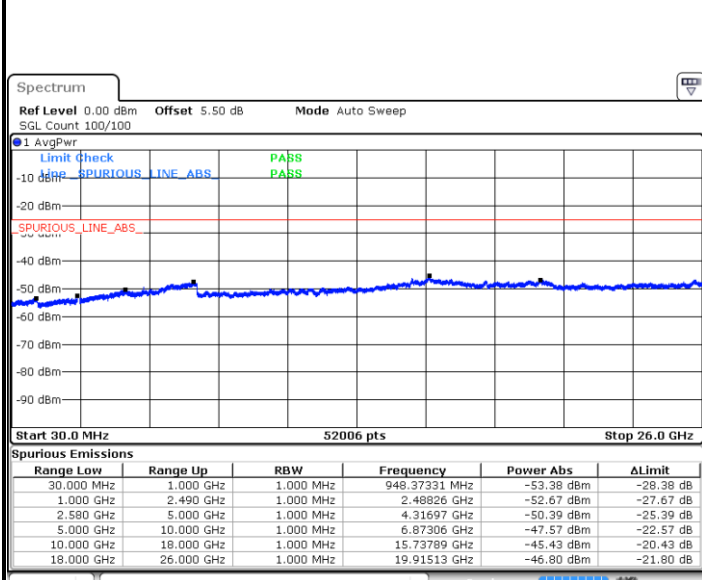

Conducted Spurious Emission

LTE Band 7 / 5MHz

Highest Channel / QPSK

Date: 15.FEB.2020 07:23:21

Highest Channel / 16QAM

Date: 15.FEB.2020 07:24:15

LTE Band 7 / 10MHz

Lowest Channel / QPSK

Date: 15.FEB.2020 07:36:12

Lowest Channel / 16QAM

Date: 15.FEB.2020 07:37:06

LTE Band 7 / 10MHz

Middle Channel / QPSK

Middle Channel / 16QAM

Date: 15.FEB.2020 07:38:53

Date: 15.FEB.2020 07:38:00

Highest Channel / QPSK

Highest Channel / 16QAM

Date: 15.FEB.2020 07:39:47

Date: 15.FEB.2020 07:40:41

LTE Band 7 / 15MHz

Lowest Channel / QPSK

Lowest Channel / 16QAM

Date: 15.FEB.2020 07:52:39