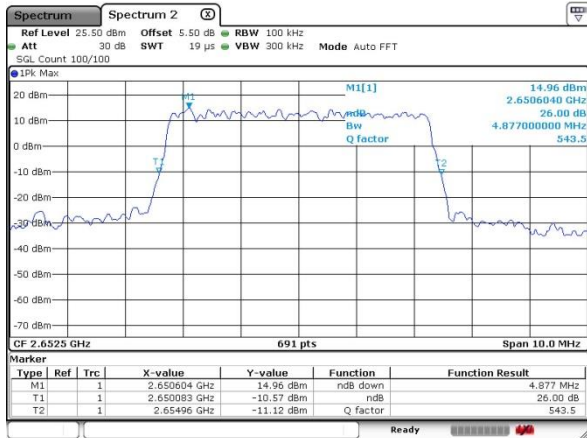

LTE Band 41

Lowest Channel / 5MHz / QPSK

Lowest Channel / 5MHz / 16QAM

Middle Channel / 5MHz / QPSK

Middle Channel / 5MHz / 16QAM

Highest Channel / 5MHz / QPSK

Highest Channel / 5MHz / 16QAM

LTE Band 41