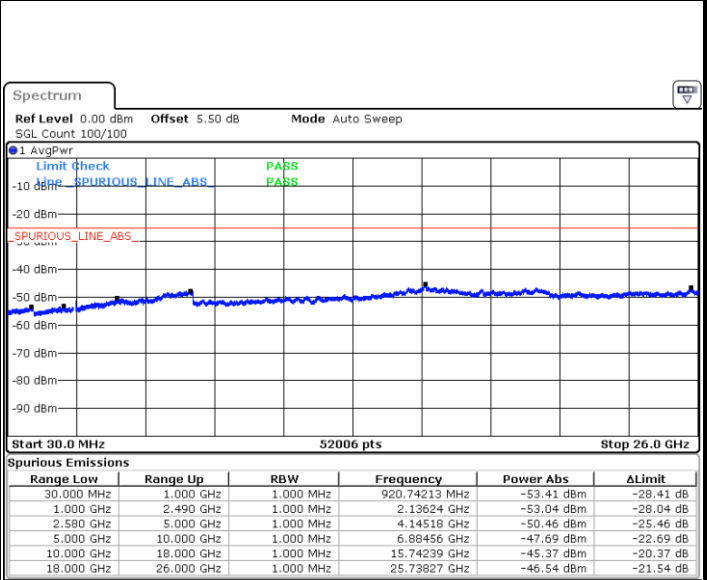

Highest Channel / QPSK

Highest Channel / 16QAM

Date: 15.FEB.2020 07:39:47

Date: 15.FEB.2020 07:40:41

LTE Band 7 / 15MHz

Lowest Channel / QPSK

Lowest Channel / 16QAM

Date: 15.FEB.2020 07:52:39

Date: 15.FEB.2020 07:53:33

Middle Channel / QPSK

Middle Channel / 16QAM

Date: 15.FEB.2020 07:55:21

Date: 15.FEB.2020 07:54:27

LTE Band7 / 15MHz

Highest Channel / QPSK

Date: 15.FEB.2020 07:56:15

Highest Channel / 16QAM

Date: 15.FEB.2020 07:57:09

LTE Band 7 / 20MHz

Lowest Channel / QPSK

Date: 15.FEB.2020 08:09:06

Lowest Channel / 16QAM

Date: 15.FEB.2020 08:10:00

LTE Band 7 / 20MHz