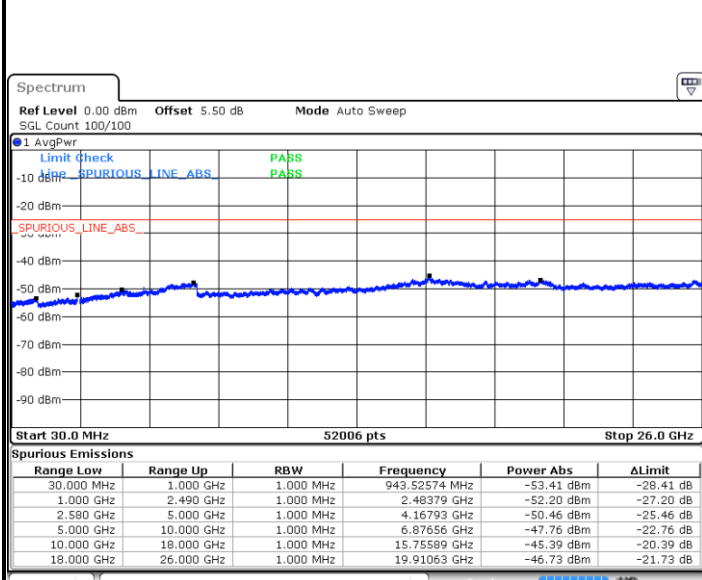

Highest Channel / QPSK

Highest Channel / 16QAM

Date: 15.FEB.2020 07:39:47

Date: 15.FEB.2020 07:40:41

LTE Band 7 / 15MHz

Lowest Channel / QPSK

Lowest Channel / 16QAM

Date: 15.FEB.2020 07:52:39

Date: 15.FEB.2020 07:53:33

Middle Channel / QPSK

Middle Channel / 16QAM

Date: 15.FEB.2020 07:55:21

Date: 15.FEB.2020 07:54:27

LTE Band7 / 15MHz

Highest Channel / QPSK

Date: 15.FEB.2020 07:56:15

Highest Channel / 16QAM

Date: 15.FEB.2020 07:57:09

LTE Band 7 / 20MHz

Lowest Channel / QPSK

Date: 15.FEB.2020 08:09:06

Lowest Channel / 16QAM

Date: 15.FEB.2020 08:10:00

LTE Band 7 / 20MHz