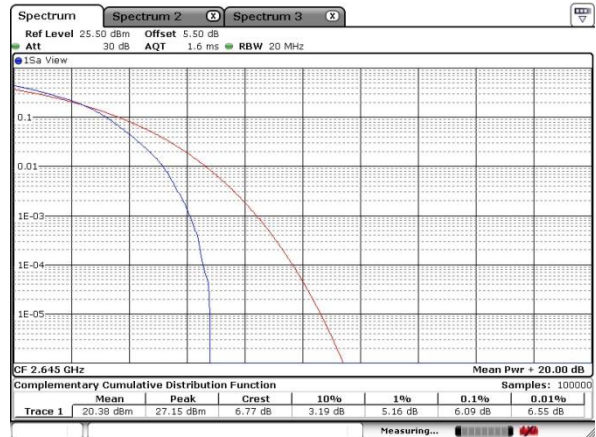

LTE Band 41 / 20MHz / QPSK

Lowest Channel / 1RB

Lowest Channel / Full RB

Middle Channel / 1RB

Middle Channel / Full RB

Highest Channel / 1RB

Highest Channel / Full RB

LTE Band 41 / 20MHz / 16QAM

Lowest Channel / 1RB

Lowest Channel / Full RB

Middle Channel / 1RB

Middle Channel / Full RB

Highest Channel / 1RB

Highest Channel / Full RB

LTE Band 41 / 20MHz / 64QAM

Lowest Channel / 1RB

Lowest Channel / Full RB

Middle Channel / 1RB

Middle Channel / Full RB

Highest Channel / 1RB

Highest Channel / Full RB

26dB Bandwidth

Mode	LTE Band 41 : 26dB BW(MHz)											
BW	1.4MHz		3MHz		5MHz		10MHz		15MHz		20MHz	
Mod.	QPSK	16QAM	QPSK	16QAM	QPSK	16QAM	QPSK	16QAM	QPSK	16QAM	QPSK	16QAM
Lowest CH					5.02	4.92	9.73	9.67	14.15	14.41	20.15	20.26
Middle CH					4.81	4.88	9.70	9.81	14.46	14.24	20.20	20.26
Highest CH					4.88	4.94	9.75	9.67	14.72	14.33	20.15	20.26
Mod.	64QAM		64QAM		64QAM		64QAM		64QAM		64QAM	
Lowest CH					4.94		9.73		14.41		20.09	
Middle CH					4.94		9.70		14.20		20.15	
Highest CH					4.88		9.96		14.15		20.09	