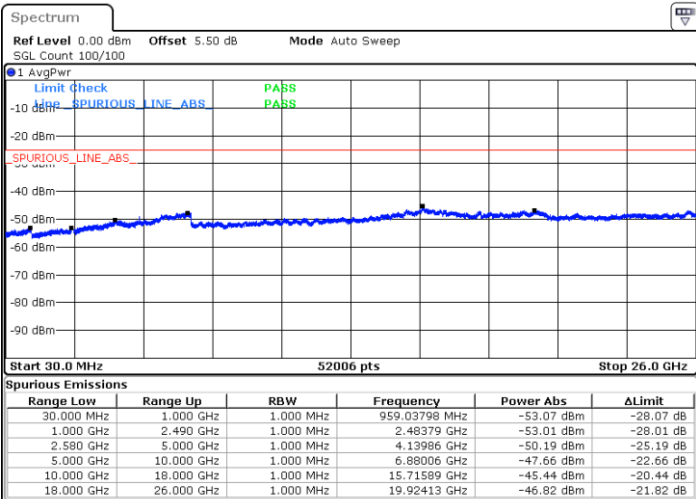

Date: 15.FEB.2020 07:36:12

Lowest Channel / 16QAM

Date: 15.FEB.2020 07:37:06

LTE Band 7 / 10MHz

Middle Channel / QPSK

Middle Channel / 16QAM

Date: 15.FEB.2020 07:38:53

Date: 15.FEB.2020 07:38:00

Highest Channel / QPSK

Highest Channel / 16QAM

Date: 15.FEB.2020 07:39:47

Date: 15.FEB.2020 07:40:41

LTE Band 7 / 15MHz

Lowest Channel / QPSK

Lowest Channel / 16QAM

Date: 15.FEB.2020 07:52:39

Date: 15.FEB.2020 07:53:33

Middle Channel / QPSK

Middle Channel / 16QAM

Date: 15.FEB.2020 07:55:21

Date: 15.FEB.2020 07:54:27

LTE Band7 / 15MHz

Highest Channel / QPSK

Date: 15.FEB.2020 07:56:15

Highest Channel / 16QAM

Date: 15.FEB.2020 07:57:09

LTE Band 7 / 20MHz

Lowest Channel / QPSK

Date: 15.FEB.2020 08:09:06

Lowest Channel / 16QAM

Date: 15.FEB.2020 08:10:00

LTE Band 7 / 20MHz