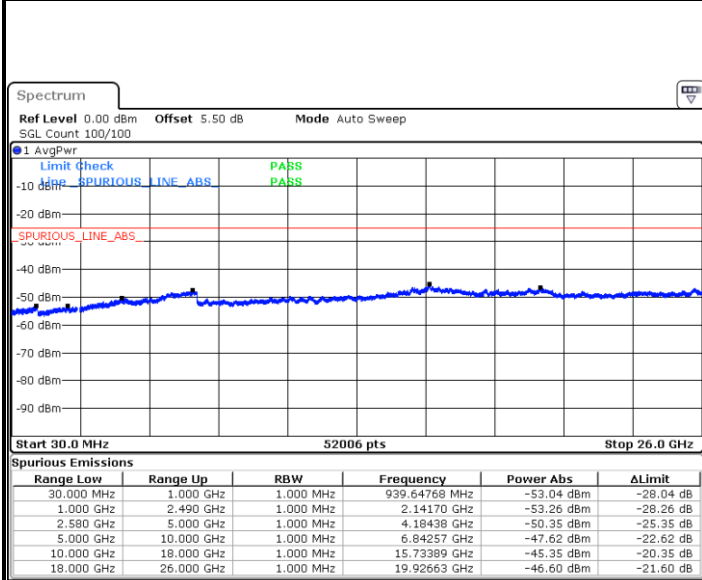

Conducted Spurious Emission

LTE Band 7 / 5MHz

Highest Channel / QPSK

Date: 15.FEB.2020 07:23:21

Highest Channel / 16QAM

Date: 15.FEB.2020 07:24:15

LTE Band 7 / 10MHz

Lowest Channel / QPSK

Date: 15.FEB.2020 07:36:12

Lowest Channel / 16QAM

Date: 15.FEB.2020 07:37:06

LTE Band 7 / 10MHz

Middle Channel / QPSK

Middle Channel / 16QAM

Date: 15.FEB.2020 07:38:53

Date: 15.FEB.2020 07:38:00

Highest Channel / QPSK

Highest Channel / 16QAM

Date: 15.FEB.2020 07:39:47

Date: 15.FEB.2020 07:40:41

LTE Band 7 / 15MHz

Lowest Channel / QPSK

Lowest Channel / 16QAM

Date: 15.FEB.2020 07:52:39