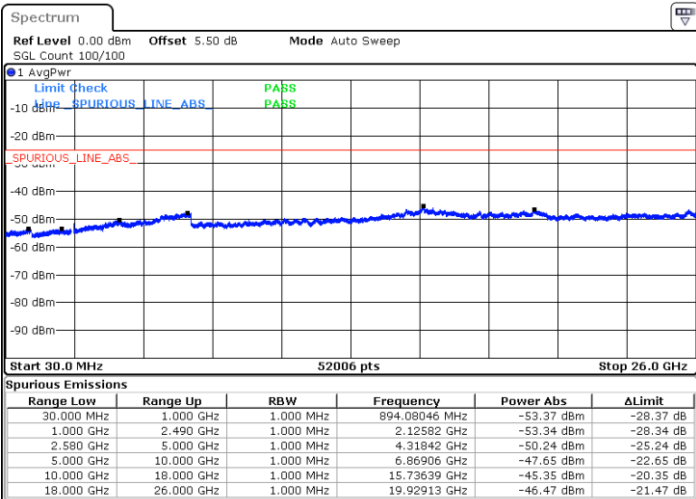

Highest Channel / 16QAM

Date: 15.FEB.2020 07:57:09

LTE Band 7 / 20MHz

Lowest Channel / QPSK

Date: 15.FEB.2020 08:09:06

Lowest Channel / 16QAM

Date: 15.FEB.2020 08:10:00

LTE Band 7 / 20MHz

Middle Channel / QPSK

Middle Channel / 16QAM

Date: 15.FEB.2020 08:11:48

Date: 15.FEB.2020 08:10:54

Highest Channel / QPSK

Highest Channel / 16QAM

Date: 15.FEB.2020 08:12:42

Date: 15.FEB.2020 08:13:36

LTE Band 7 / 5MHz

Lowest Channel / 64QAM

Middle Channel / 64QAM

Date: 15.FEB.2020 08:19:41

Date: 15.FEB.2020 08:20:35

Highest Channel / 64QAM

Date: 15.FEB.2020 08:21:28

LTE Band 7 / 10MHz