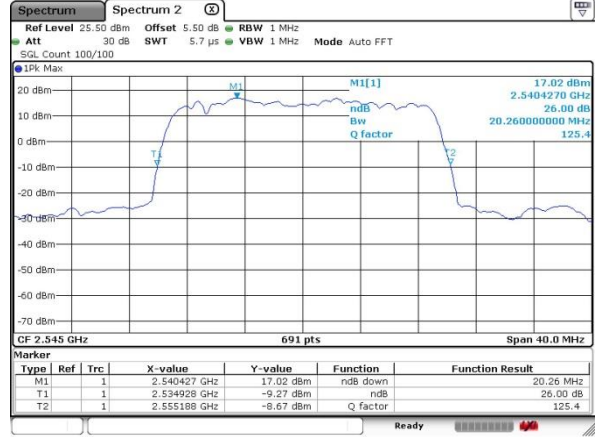

Lowest Channel / 15MHz / 16QAM

Middle Channel / 15MHz / QPSK

Middle Channel / 15MHz / 16QAM

Highest Channel / 15MHz / QPSK

Highest Channel / 15MHz / 16QAM

LTE Band 41

Lowest Channel / 20MHz / QPSK

Lowest Channel / 20MHz / 16QAM

Middle Channel / 20MHz / QPSK

Middle Channel / 20MHz / 16QAM

Highest Channel / 20MHz / QPSK

Highest Channel / 20MHz / 16QAM

LTE Band 41

Lowest Channel / 5MHz / 64QAM

Lowest Channel / 10MHz / 64QAM

Middle Channel / 5MHz / 64QAM