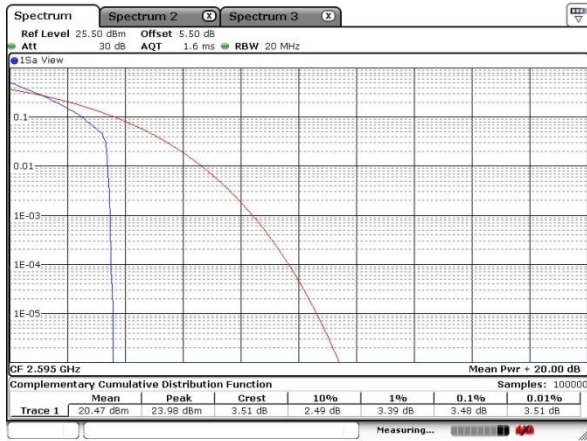

LTE Band 41 / 20MHz / QPSK

Lowest Channel / 1RB

Lowest Channel / Full RB

Middle Channel / 1RB

Middle Channel / Full RB

Highest Channel / 1RB

Highest Channel / Full RB

LTE Band 41 / 20MHz / 16QAM

Lowest Channel / 1RB

Lowest Channel / Full RB

Middle Channel / 1RB

Middle Channel / Full RB

Highest Channel / 1RB

Highest Channel / Full RB

LTE Band 41 / 20MHz / 64QAM

Lowest Channel / 1RB

Lowest Channel / Full RB

Middle Channel / 1RB

Middle Channel / Full RB

Highest Channel / 1RB

Highest Channel / Full RB

26dB Bandwidth

Mode	LTE Band 41 : 26dB BW(MHz)											
BW	1.4MHz		3MHz		5MHz		10MHz		15MHz		20MHz	
Mod.	QPSK	16QAM	QPSK	16QAM	QPSK	16QAM	QPSK	16QAM	QPSK	16QAM	QPSK	16QAM
Lowest CH					5.02	4.92	9.73	9.67	14.15	14.41	20.15	20.26
Middle CH					4.81	4.88	9.70	9.81	14.46	14.24	20.20	20.26
Highest CH					4.88	4.94	9.75	9.67	14.72	14.33	20.15	20.26
Mod.	64QAM		64QAM		64QAM		64QAM		64QAM		64QAM	
Lowest CH					4.94		9.73		14.41		20.09	
Middle CH					4.94		9.70		14.20		20.15	
Highest CH					4.88		9.96		14.15		20.09	