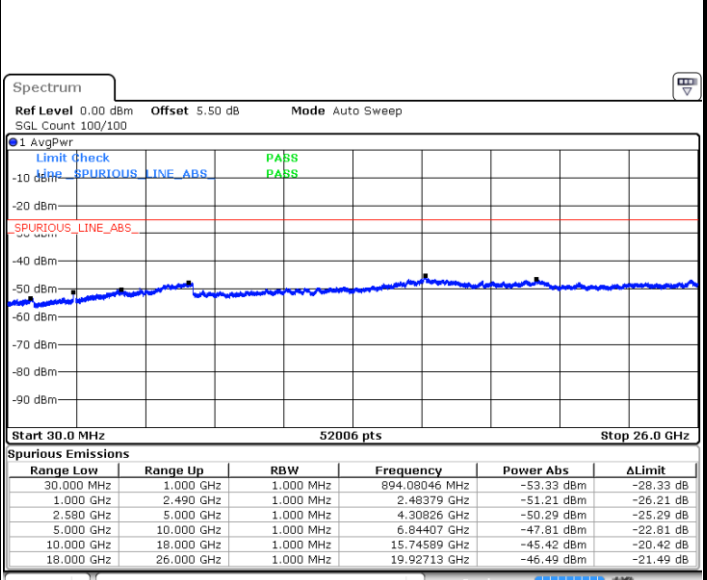

Date: 15.FEB.2020 07:53:33

Middle Channel / QPSK

Middle Channel / 16QAM

Date: 15.FEB.2020 07:55:21

Date: 15.FEB.2020 07:54:27

LTE Band7 / 15MHz

Highest Channel / QPSK

Date: 15.FEB.2020 07:56:15

Highest Channel / 16QAM

Date: 15.FEB.2020 07:57:09

LTE Band 7 / 20MHz

Lowest Channel / QPSK

Date: 15.FEB.2020 08:09:06

Lowest Channel / 16QAM

Date: 15.FEB.2020 08:10:00

LTE Band 7 / 20MHz

LTE Band 7 / 5MHz

Lowest Channel / 64QAM

Middle Channel / 64QAM

Date: 15.FEB.2020 08:19:41

Date: 15.FEB.2020 08:20:35

Highest Channel / 64QAM

Date: 15.FEB.2020 08:21:28

LTE Band 7 / 10MHz