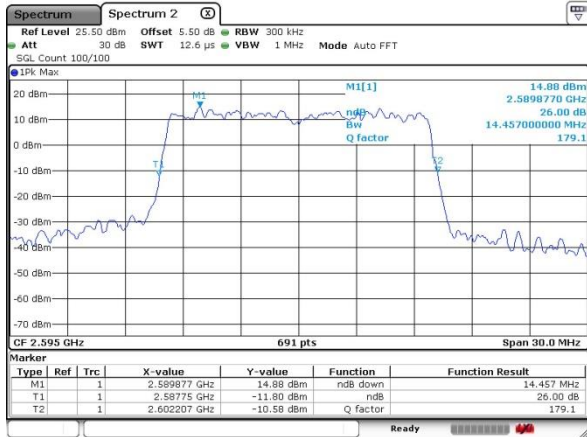

Middle Channel / 15MHz / QPSK