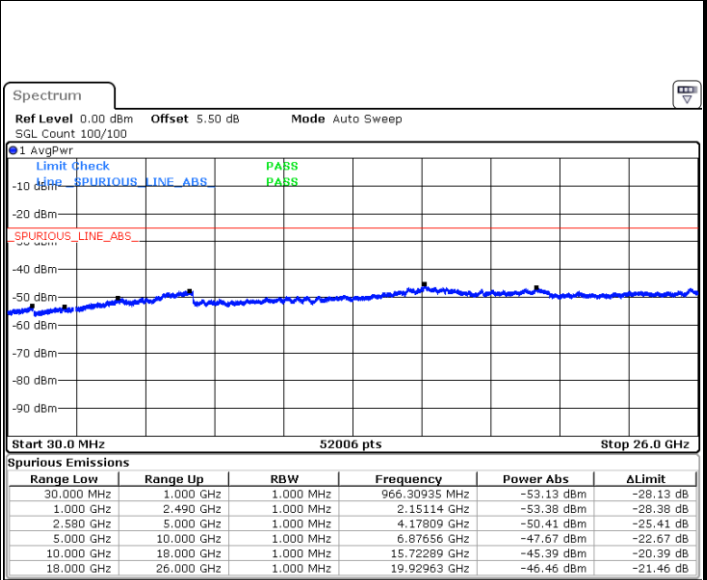

Conducted Spurious Emission

LTE Band 7 / 5MHz

Highest Channel / QPSK

Date: 15.FEB.2020 07:23:21

Highest Channel / 16QAM

Date: 15.FEB.2020 07:24:15

LTE Band 7 / 10MHz

Lowest Channel / QPSK

Date: 15.FEB.2020 07:36:12

Lowest Channel / 16QAM

Date: 15.FEB.2020 07:37:06

LTE Band 7 / 10MHz

Middle Channel / QPSK

Middle Channel / 16QAM

Date: 15.FEB.2020 07:38:53

Date: 15.FEB.2020 07:38:00

Highest Channel / QPSK

Highest Channel / 16QAM

Date: 15.FEB.2020 07:39:47

Date: 15.FEB.2020 07:40:41

LTE Band 7 / 15MHz

Lowest Channel / QPSK

Lowest Channel / 16QAM

Date: 15.FEB.2020 07:52:39