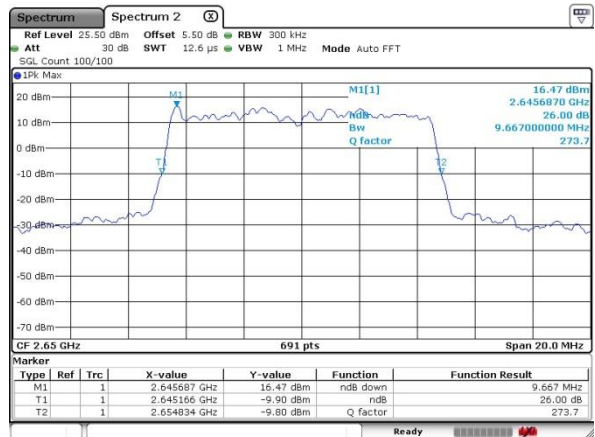

Lowest Channel / 10MHz / QPSK

Lowest Channel / 10MHz / 16QAM

Middle Channel / 10MHz / QPSK

Middle Channel / 10MHz / 16QAM

Highest Channel / 10MHz / QPSK

Highest Channel / 10MHz / 16QAM

LTE Band 41

Lowest Channel / 15MHz / QPSK