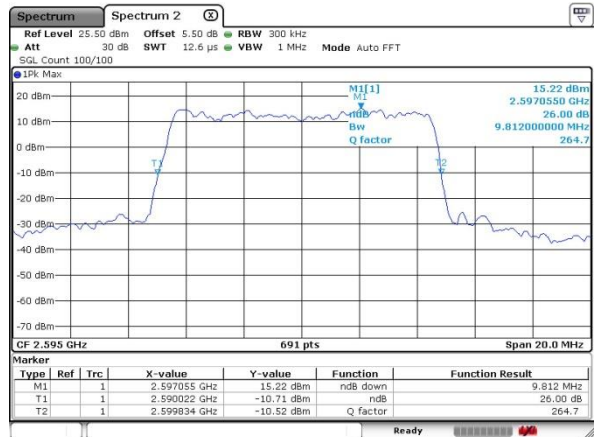

Lowest Channel / 10MHz / QPSK

Lowest Channel / 10MHz / 16QAM

Middle Channel / 10MHz / QPSK

Middle Channel / 10MHz / 16QAM

Highest Channel / 10MHz / QPSK

Highest Channel / 10MHz / 16QAM

LTE Band 41

Lowest Channel / 15MHz / QPSK