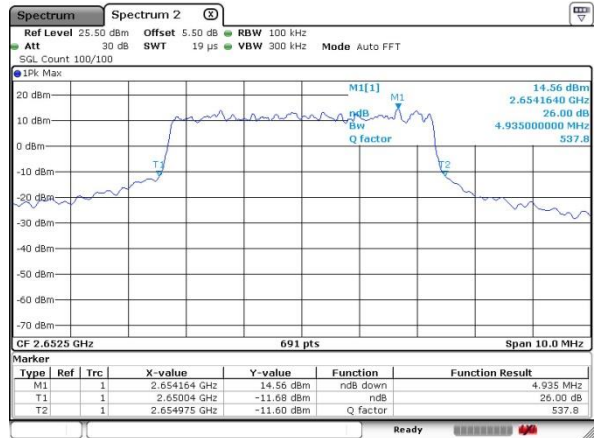

LTE Band 41

Lowest Channel / 5MHz / QPSK

Lowest Channel / 5MHz / 16QAM

Middle Channel / 5MHz / QPSK

Middle Channel / 5MHz / 16QAM

Highest Channel / 5MHz / QPSK

Highest Channel / 5MHz / 16QAM

LTE Band 41