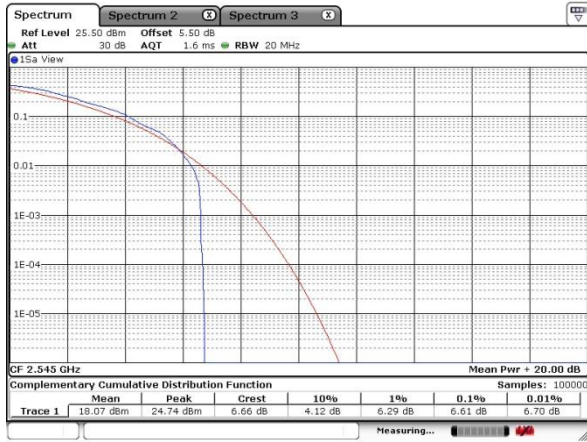

LTE Band 41 / 20MHz / QPSK

Lowest Channel / 1RB

Lowest Channel / Full RB

Middle Channel / 1RB

Middle Channel / Full RB

Highest Channel / 1RB

Highest Channel / Full RB

LTE Band 41 / 20MHz / 16QAM

Lowest Channel / 1RB

Lowest Channel / Full RB

Middle Channel / 1RB

Middle Channel / Full RB

Highest Channel / 1RB

Highest Channel / Full RB

LTE Band 41 / 20MHz / 64QAM

Lowest Channel / 1RB

Lowest Channel / Full RB

Middle Channel / 1RB

Middle Channel / Full RB

Highest Channel / 1RB

Highest Channel / Full RB

26dB Bandwidth

Mode	LTE Band 41 : 26dB BW(MHz)											
BW	1.4MHz		3MHz		5MHz		10MHz		15MHz		20MHz	
Mod.	QPSK	16QAM	QPSK	16QAM	QPSK	16QAM	QPSK	16QAM	QPSK	16QAM	QPSK	16QAM
Lowest CH					5.02	4.92	9.73	9.67	14.15	14.41	20.15	20.26
Middle CH					4.81	4.88	9.70	9.81	14.46	14.24	20.20	20.26
Highest CH					4.88	4.94	9.75	9.67	14.72	14.33	20.15	20.26
Mod.	64QAM		64QAM		64QAM		64QAM		64QAM		64QAM	
Lowest CH					4.94		9.73		14.41		20.09	
Middle CH					4.94		9.70		14.20		20.15	
Highest CH					4.88		9.96		14.15		20.09	