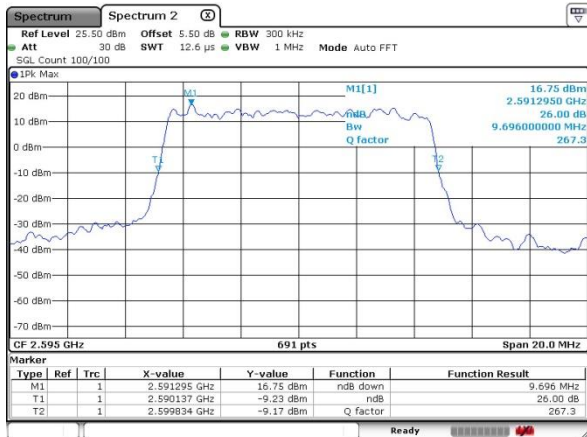

LTE Band 41

Lowest Channel / 5MHz / QPSK

Lowest Channel / 5MHz / 16QAM

Middle Channel / 5MHz / QPSK

Middle Channel / 5MHz / 16QAM

Highest Channel / 5MHz / QPSK

Highest Channel / 5MHz / 16QAM

LTE Band 41

Lowest Channel / 10MHz / QPSK

Lowest Channel / 10MHz / 16QAM

Middle Channel / 10MHz / QPSK

Middle Channel / 10MHz / 16QAM

Highest Channel / 10MHz / QPSK

Highest Channel / 10MHz / 16QAM

LTE Band 41

Lowest Channel / 15MHz / QPSK