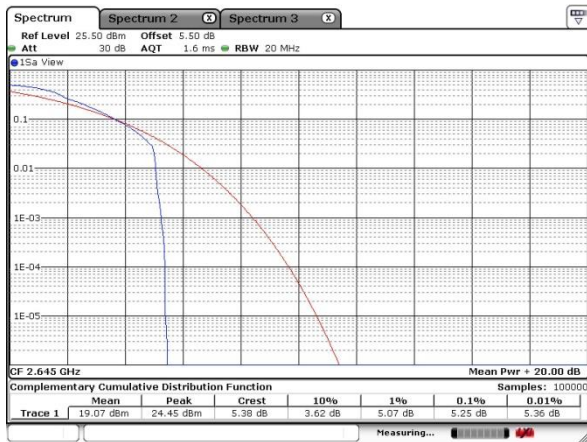

LTE Band 41 / 20MHz / QPSK

Lowest Channel / 1RB

Lowest Channel / Full RB

Middle Channel / 1RB

Middle Channel / Full RB

Highest Channel / 1RB

Highest Channel / Full RB

LTE Band 41 / 20MHz / 16QAM

Lowest Channel / 1RB

Lowest Channel / Full RB

Middle Channel / 1RB

Middle Channel / Full RB

Highest Channel / 1RB

Highest Channel / Full RB

LTE Band 41 / 20MHz / 64QAM

Lowest Channel / 1RB