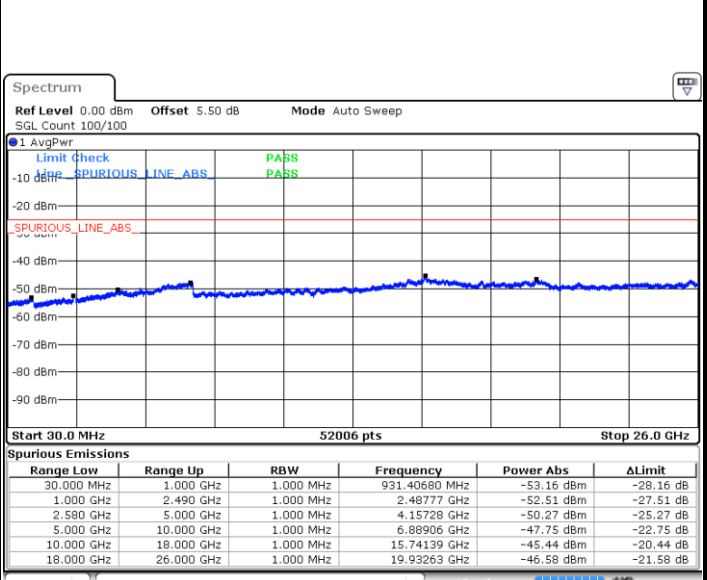

Conducted Spurious Emission

LTE Band 7 / 5MHz

Highest Channel / QPSK

Date: 15.FEB.2020 07:23:21

Highest Channel / 16QAM

Date: 15.FEB.2020 07:24:15

LTE Band 7 / 10MHz

Lowest Channel / QPSK

Date: 15.FEB.2020 07:36:12

Lowest Channel / 16QAM

Date: 15.FEB.2020 07:37:06

LTE Band 7 / 10MHz

Middle Channel / QPSK

Middle Channel / 16QAM

Date: 15.FEB.2020 07:38:53

Date: 15.FEB.2020 07:38:00

Highest Channel / QPSK

Highest Channel / 16QAM

Date: 15.FEB.2020 07:39:47

Date: 15.FEB.2020 07:40:41

LTE Band 7 / 15MHz

Lowest Channel / QPSK

Lowest Channel / 16QAM

Date: 15.FEB.2020 07:52:39