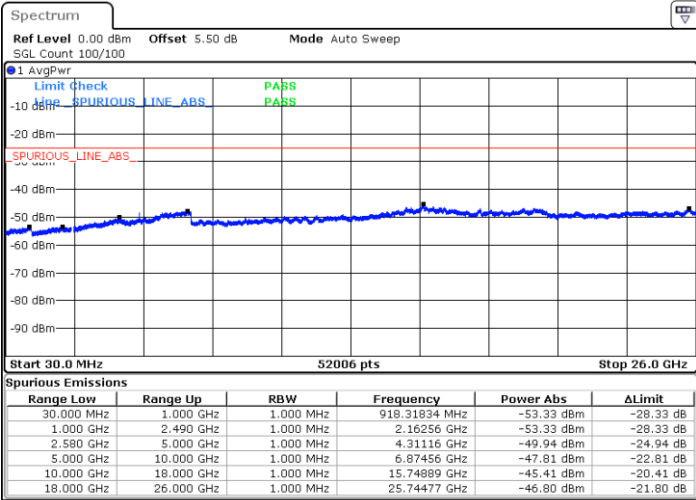

Conducted Spurious Emission

LTE Band 7 / 5MHz

Highest Channel / QPSK

Date: 15.FEB.2020 07:23:21

Highest Channel / 16QAM

Date: 15.FEB.2020 07:24:15

LTE Band 7 / 10MHz

Lowest Channel / QPSK

Date: 15.FEB.2020 07:36:12

Lowest Channel / 16QAM

Date: 15.FEB.2020 07:37:06

LTE Band 7 / 10MHz

Middle Channel / QPSK

Middle Channel / 16QAM

Date: 15.FEB.2020 07:38:53

Date: 15.FEB.2020 07:38:00

Highest Channel / QPSK

Highest Channel / 16QAM

Date: 15.FEB.2020 07:39:47

Date: 15.FEB.2020 07:40:41

LTE Band 7 / 15MHz

Lowest Channel / QPSK

Lowest Channel / 16QAM

Date: 15.FEB.2020 07:52:39

Date: 15.FEB.2020 07:53:33

Middle Channel / QPSK

Middle Channel / 16QAM

Date: 15.FEB.2020 07:55:21

Date: 15.FEB.2020 07:54:27

LTE Band7 / 15MHz

Highest Channel / QPSK

Date: 15.FEB.2020 07:56:15