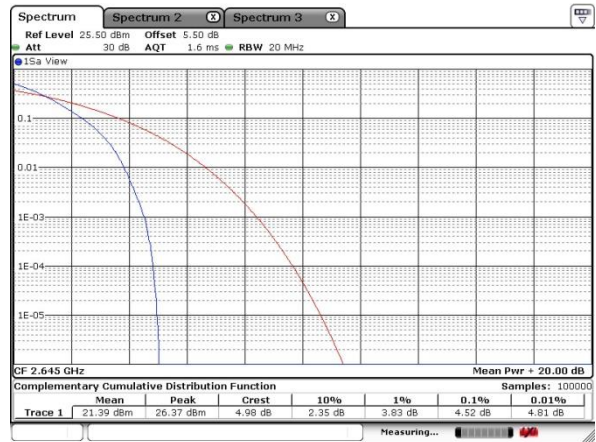

Note:

1. Normal Voltage =3.8 V. ; Battery End Point (BEP) =3.4 V. ; Maximum Voltage =4.4 V.
2. Note: The frequency fundamental emissions stay within the authorized frequency block.

LTE Band 41

Peak-to-Average Ratio

LTE Band 41 / 20MHz / QPSK

Lowest Channel / 1RB

Lowest Channel / Full RB

Middle Channel / 1RB

Middle Channel / Full RB

Highest Channel / 1RB

Highest Channel / Full RB

LTE Band 41 / 20MHz / 16QAM

Lowest Channel / 1RB

Lowest Channel / Full RB

Middle Channel / 1RB

Middle Channel / Full RB

Highest Channel / 1RB

Highest Channel / Full RB

LTE Band 41 / 20MHz / 64QAM

Lowest Channel / 1RB