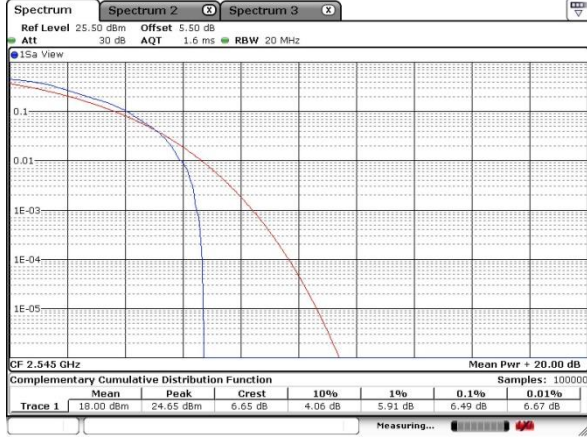

LTE Band 41 / 20MHz / QPSK

Lowest Channel / 1RB

Lowest Channel / Full RB

Middle Channel / 1RB

Middle Channel / Full RB

Highest Channel / 1RB

Highest Channel / Full RB

LTE Band 41 / 20MHz / 16QAM

Lowest Channel / 1RB

Lowest Channel / Full RB

Middle Channel / 1RB

Middle Channel / Full RB

Highest Channel / 1RB

Highest Channel / Full RB

LTE Band 41 / 20MHz / 64QAM

Lowest Channel / 1RB