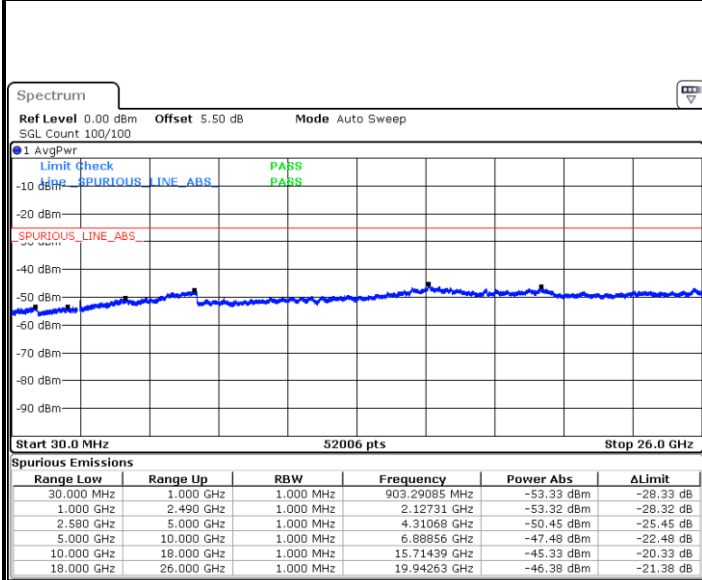

Conducted Spurious Emission

LTE Band 7 / 5MHz

Highest Channel / QPSK

Date: 15.FEB.2020 07:23:21

Highest Channel / 16QAM

Date: 15.FEB.2020 07:24:15

LTE Band 7 / 10MHz

Lowest Channel / QPSK

Highest Channel / QPSK

Highest Channel / 16QAM

Date: 15.FEB.2020 07:39:47

Date: 15.FEB.2020 07:40:41

LTE Band 7 / 15MHz

Lowest Channel / QPSK

Lowest Channel / 16QAM

Date: 15.FEB.2020 07:52:39

Date: 15.FEB.2020 07:53:33

Middle Channel / QPSK

Middle Channel / 16QAM

Date: 15.FEB.2020 07:55:21

Date: 15.FEB.2020 07:54:27

LTE Band7 / 15MHz

Highest Channel / QPSK

Date: 15.FEB.2020 07:56:15

Highest Channel / 16QAM

Date: 15.FEB.2020 07:57:09

LTE Band 7 / 20MHz

Lowest Channel / QPSK

Date: 15.FEB.2020 08:09:06

Lowest Channel / 16QAM

Date: 15.FEB.2020 08:10:00

LTE Band 7 / 20MHz