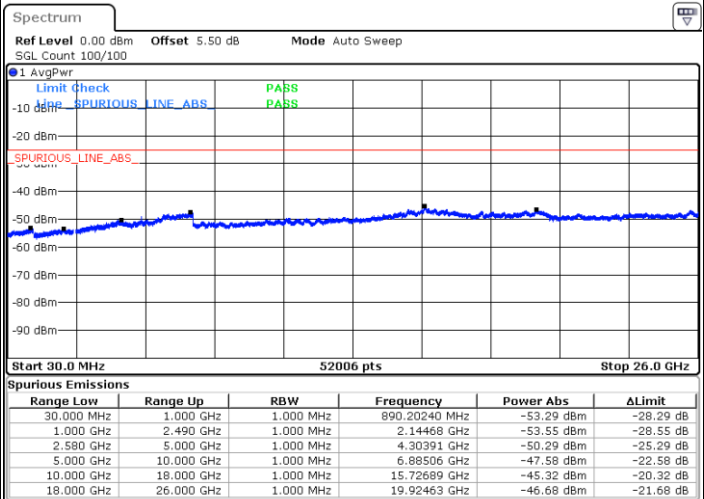

Date: 15.FEB.2020 07:36:12

Lowest Channel / 16QAM

Date: 15.FEB.2020 07:37:06

LTE Band 7 / 10MHz

Middle Channel / QPSK

Middle Channel / 16QAM

Date: 15.FEB.2020 07:38:53

Date: 15.FEB.2020 07:38:00

Highest Channel / QPSK

Highest Channel / 16QAM

Date: 15.FEB.2020 07:39:47

Date: 15.FEB.2020 07:40:41

LTE Band 7 / 15MHz

Lowest Channel / QPSK

Lowest Channel / 16QAM

Date: 15.FEB.2020 07:52:39

Date: 15.FEB.2020 07:53:33

Middle Channel / QPSK

Middle Channel / 16QAM

Date: 15.FEB.2020 07:55:21

Date: 15.FEB.2020 07:54:27

LTE Band7 / 15MHz

Highest Channel / QPSK

Date: 15.FEB.2020 07:56:15

Highest Channel / 16QAM

Date: 15.FEB.2020 07:57:09

LTE Band 7 / 20MHz

Lowest Channel / QPSK

Date: 15.FEB.2020 08:09:06

Lowest Channel / 16QAM

Date: 15.FEB.2020 08:10:00

LTE Band 7 / 20MHz