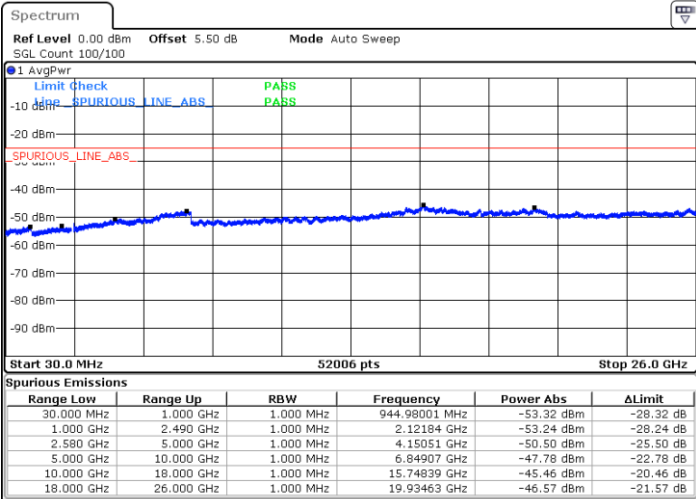

Lowest Channel / 64QAM

Middle Channel / 64QAM

Date: 15.FEB.2020 08:25:38

Date: 15.FEB.2020 08:26:32

Highest Channel / 64QAM

Date: 15.FEB.2020 08:27:25

LTE Band 7 / 15MHz

Lowest Channel / 64QAM

Middle Channel / 64QAM

Date: 15.FEB.2020 08:33:51

Date: 15.FEB.2020 08:34:45

Highest Channel / 64QAM

Date: 15.FEB.2020 08:35:39

LTE Band 7 / 20MHz

Lowest Channel / 64QAM

Middle Channel / 64QAM

Date: 15.FEB.2020 08:39:49

Date: 15.FEB.2020 08:40:43

Highest Channel / 64QAM

Date: 15.FEB.2020 08:41:36

Frequency Stability

Test Conditions		LTE Band 7 (QPSK) / Middle Channel	Limit
Temperature (°C)	Voltage (Volt)	BW 10MHz	Note 2.
		Deviation (ppm)	Result
50	Normal Voltage	0.0082	PASS
40	Normal Voltage	0.0108	
30	Normal Voltage	0.0121	
20(Ref.)	Normal Voltage	0.0000	
10	Normal Voltage	0.0015	
0	Normal Voltage	0.0076	
-10	Normal Voltage	0.0087	
-20	Normal Voltage	0.0014	
-30	Normal Voltage	0.0017	
20	Maximum Voltage	0.0031	
20	Normal Voltage	0.0000	
20	Battery End Point	0.0018	

Note:

1. Normal Voltage =3.8 V. ; Battery End Point (BEP) =3.4 V. ; Maximum Voltage =4.4 V.
2. Note: The frequency fundamental emissions stay within the authorized frequency block.

LTE Band 41

Peak-to-Average Ratio