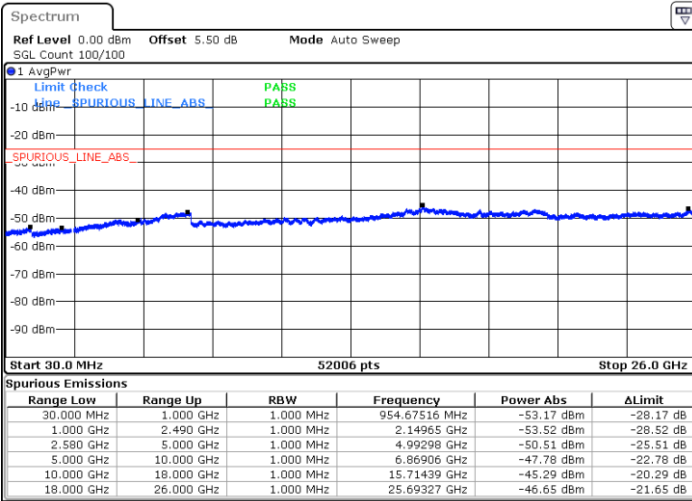

LTE Band 7 / 5MHz

Lowest Channel / 64QAM

Middle Channel / 64QAM

Date: 15.FEB.2020 08:19:41

Date: 15.FEB.2020 08:20:35

Highest Channel / 64QAM

Date: 15.FEB.2020 08:21:28

LTE Band 7 / 10MHz

Lowest Channel / 64QAM

Middle Channel / 64QAM

Date: 15.FEB.2020 08:25:38

Date: 15.FEB.2020 08:26:32

Highest Channel / 64QAM

Date: 15.FEB.2020 08:27:25

LTE Band 7 / 15MHz

Lowest Channel / 64QAM