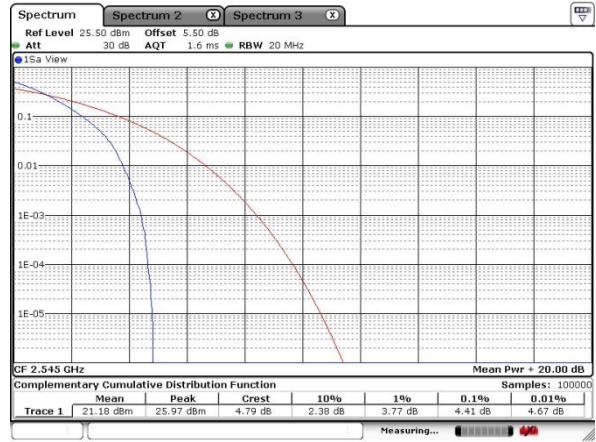

Note:

1. Normal Voltage =3.8 V. ; Battery End Point (BEP) =3.4 V. ; Maximum Voltage =4.4 V.
2. Note: The frequency fundamental emissions stay within the authorized frequency block.

LTE Band 41

Peak-to-Average Ratio

Mode	LTE Band 41 / 20MHz				
Mod.	QPSK		16QAM		Limit: 13dB
RB Size	1RB	Full RB	1RB	Full RB	Result
Lowest CH	3.65	4.41	6.49	5.83	PASS
Middle CH	3.39	4.58	4.46	7.07	
Highest CH	5.25	4.52	5.94	6.09	
Mod.	64QAM				Limit: 13dB
RB Size	1RB	Full RB			Result
Lowest CH	6.61	5.91			PASS
Middle CH	3.48	5.83			
Highest CH	5.48	5.94			

LTE Band 41 / 20MHz / QPSK

Lowest Channel / 1RB

Lowest Channel / Full RB

Middle Channel / 1RB

Middle Channel / Full RB

Highest Channel / 1RB

Highest Channel / Full RB

LTE Band 41 / 20MHz / 16QAM