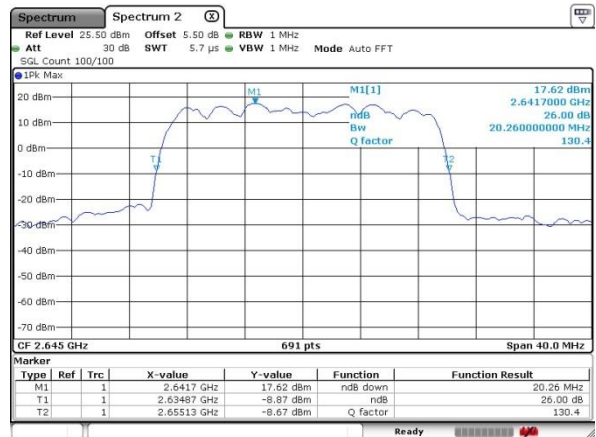

Middle Channel / 20MHz / QPSK

Middle Channel / 20MHz / 16QAM

Highest Channel / 20MHz / QPSK

Highest Channel / 20MHz / 16QAM

LTE Band 41

Lowest Channel / 5MHz / 64QAM

Lowest Channel / 10MHz / 64QAM

Middle Channel / 5MHz / 64QAM

Middle Channel / 10MHz / 64QAM

Highest Channel / 5MHz / 64QAM

Highest Channel / 10MHz / 64QAM