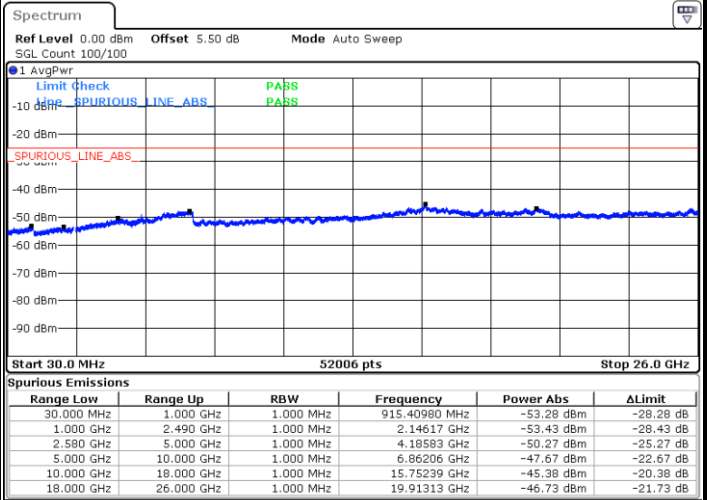

Date: 15.FEB.2020 08:10:54