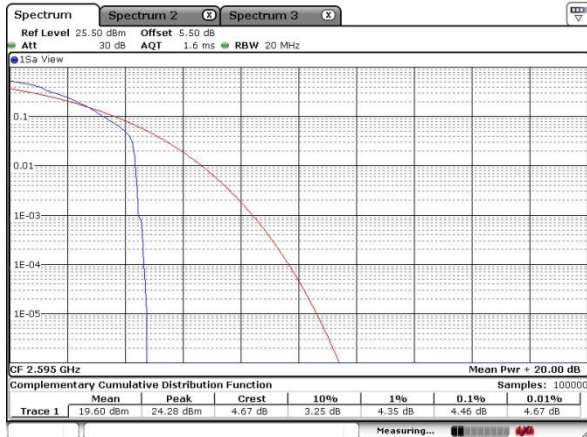

LTE Band 41 / 20MHz / QPSK

Lowest Channel / 1RB

Lowest Channel / Full RB

Middle Channel / 1RB

Middle Channel / Full RB

Highest Channel / 1RB

Highest Channel / Full RB

LTE Band 41 / 20MHz / 16QAM

Lowest Channel / 1RB

Lowest Channel / Full RB

Middle Channel / 1RB

Middle Channel / Full RB

Highest Channel / 1RB

Highest Channel / Full RB

LTE Band 41 / 20MHz / 64QAM

Lowest Channel / 1RB