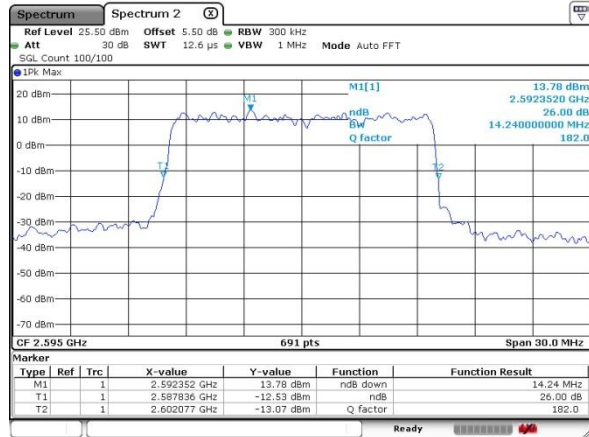

Middle Channel / 15MHz / 16QAM