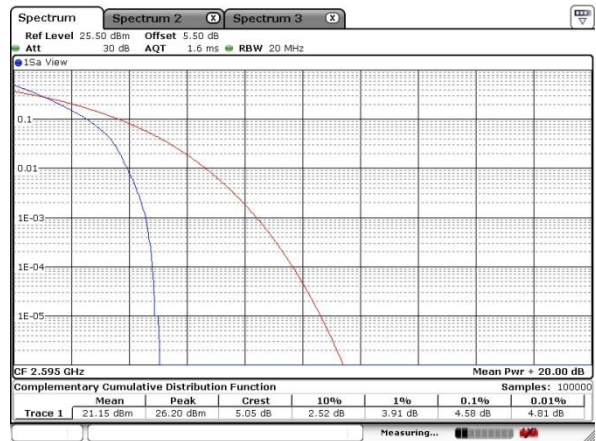

LTE Band 41 / 20MHz / QPSK

Lowest Channel / 1RB

Lowest Channel / Full RB

Middle Channel / 1RB

Middle Channel / Full RB

Highest Channel / 1RB

Highest Channel / Full RB

LTE Band 41 / 20MHz / 16QAM

Lowest Channel / 1RB

Lowest Channel / Full RB

Middle Channel / 1RB

Middle Channel / Full RB

Highest Channel / 1RB

Highest Channel / Full RB

LTE Band 41 / 20MHz / 64QAM

Lowest Channel / 1RB