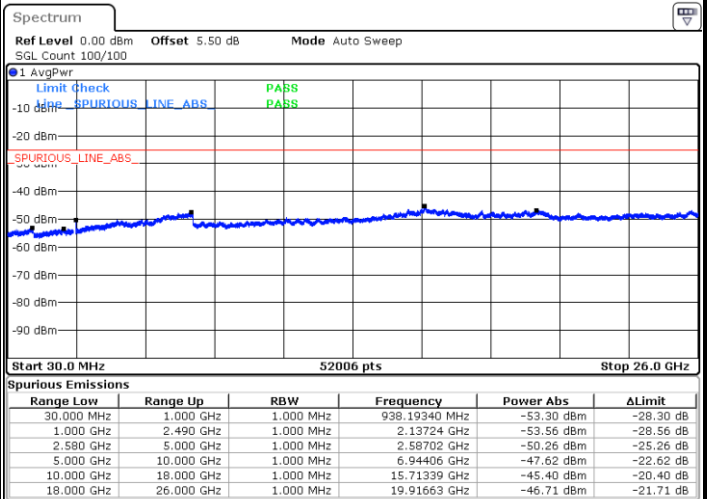

Highest Channel / 16QAM

Date: 15.FEB.2020 07:57:09

LTE Band 7 / 20MHz

Lowest Channel / QPSK

Date: 15.FEB.2020 08:09:06

Lowest Channel / 16QAM

Date: 15.FEB.2020 08:10:00

LTE Band 7 / 20MHz

Middle Channel / QPSK

Middle Channel / 16QAM

Date: 15.FEB.2020 08:11:48

Date: 15.FEB.2020 08:10:54

Highest Channel / QPSK

Highest Channel / 16QAM

Date: 15.FEB.2020 08:12:42

Date: 15.FEB.2020 08:13:36

LTE Band 7 / 5MHz

Lowest Channel / 64QAM

Middle Channel / 64QAM

Date: 15.FEB.2020 08:19:41

Date: 15.FEB.2020 08:20:35

Highest Channel / 64QAM

Date: 15.FEB.2020 08:21:28

LTE Band 7 / 10MHz

Lowest Channel / 64QAM

Middle Channel / 64QAM

Date: 15.FEB.2020 08:25:38

Date: 15.FEB.2020 08:26:32

Highest Channel / 64QAM

Date: 15.FEB.2020 08:27:25

LTE Band 7 / 15MHz

Lowest Channel / 64QAM