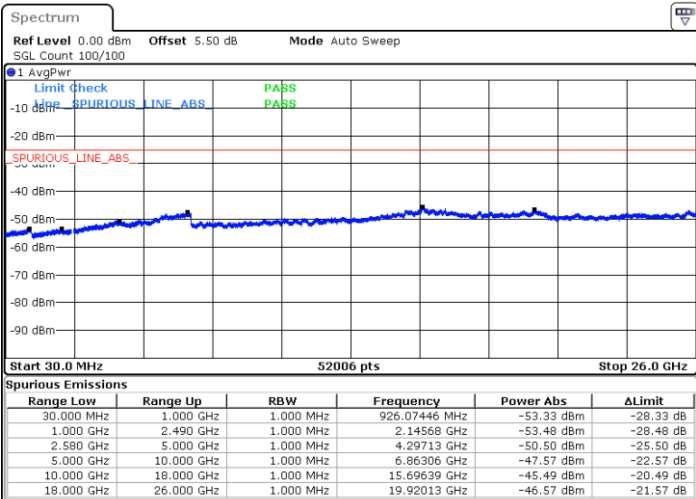

Conducted Spurious Emission

LTE Band 7 / 5MHz

Highest Channel / QPSK

Date: 15.FEB.2020 07:23:21

Highest Channel / 16QAM

Date: 15.FEB.2020 07:24:15

LTE Band 7 / 10MHz

Lowest Channel / QPSK

Date: 15.FEB.2020 07:36:12

Lowest Channel / 16QAM

Date: 15.FEB.2020 07:37:06

LTE Band 7 / 10MHz

Middle Channel / QPSK

Middle Channel / 16QAM

Date: 15.FEB.2020 07:38:53

Date: 15.FEB.2020 07:38:00

Highest Channel / QPSK

Highest Channel / 16QAM

Date: 15.FEB.2020 07:39:47

Date: 15.FEB.2020 07:40:41

LTE Band 7 / 15MHz

Lowest Channel / QPSK

Lowest Channel / 16QAM

Date: 15.FEB.2020 07:52:39

Date: 15.FEB.2020 07:53:33

Middle Channel / QPSK

Middle Channel / 16QAM

Date: 15.FEB.2020 07:55:21

Date: 15.FEB.2020 07:54:27

LTE Band7 / 15MHz

Highest Channel / QPSK

Date: 15.FEB.2020 07:56:15