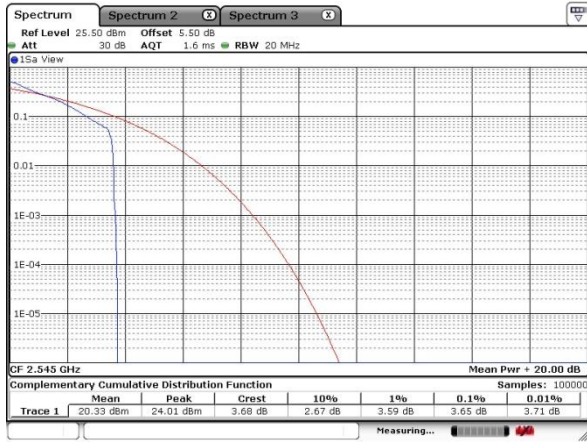

LTE Band 41 / 20MHz / QPSK

Lowest Channel / 1RB