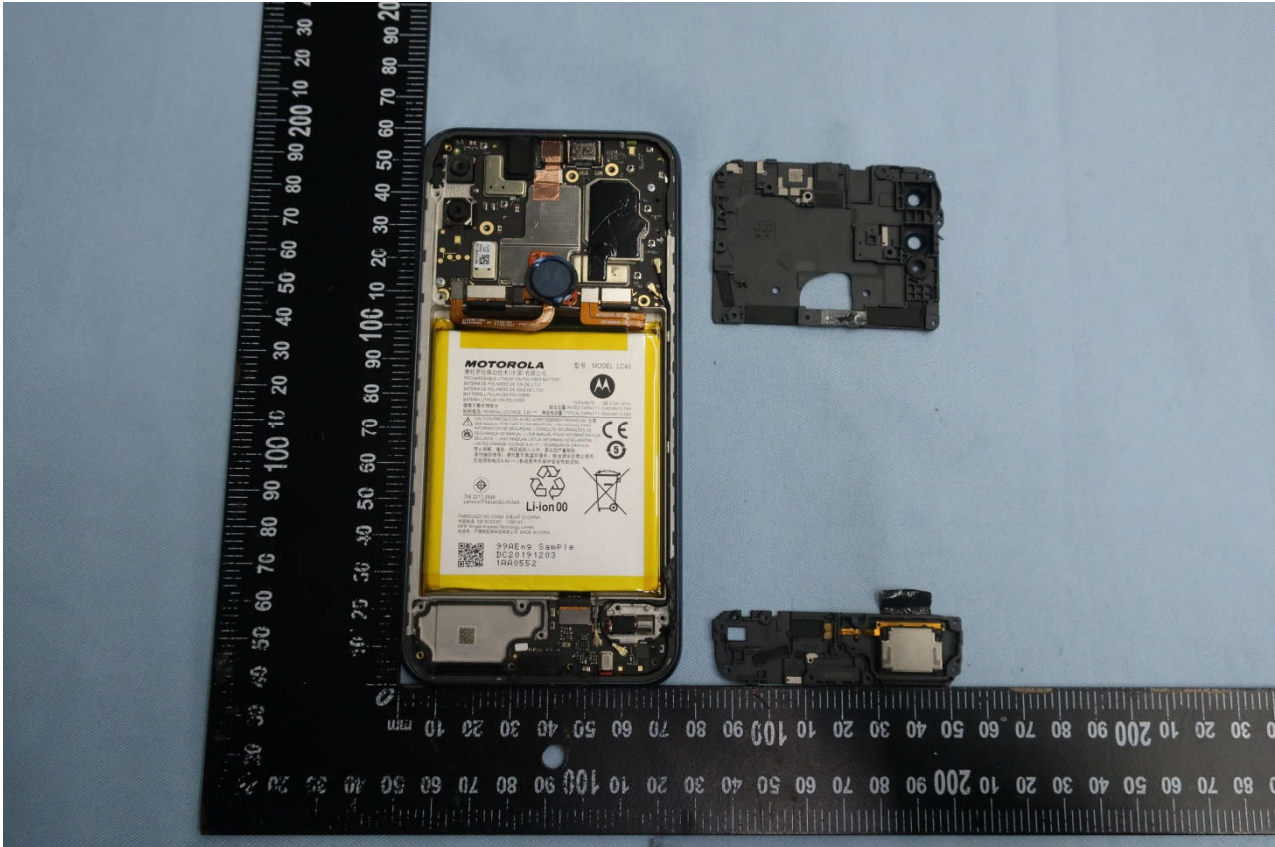

3. Internal Photograph of EUT

Brand Name: Motorola; Model Name: XT2052-2, XT2052-2PP, XT2052-3

Brand Name: Motorola; Model Name: XT2052-2, XT2052-2PP, XT2052-3

Brand Name: Motorola; Model Name: XT2052-2, XT2052-2PP, XT2052-3

Brand Name: Motorola; Model Name: XT2052-2, XT2052-2PP, XT2052-3

Brand Name: Motorola; Model Name: XT2052-2, XT2052-2PP, XT2052-3

Brand Name: Motorola; Model Name: XT2052-2, XT2052-2PP, XT2052-3

Brand Name: Motorola; Model Name: XT2052-2, XT2052-2PP, XT2052-3