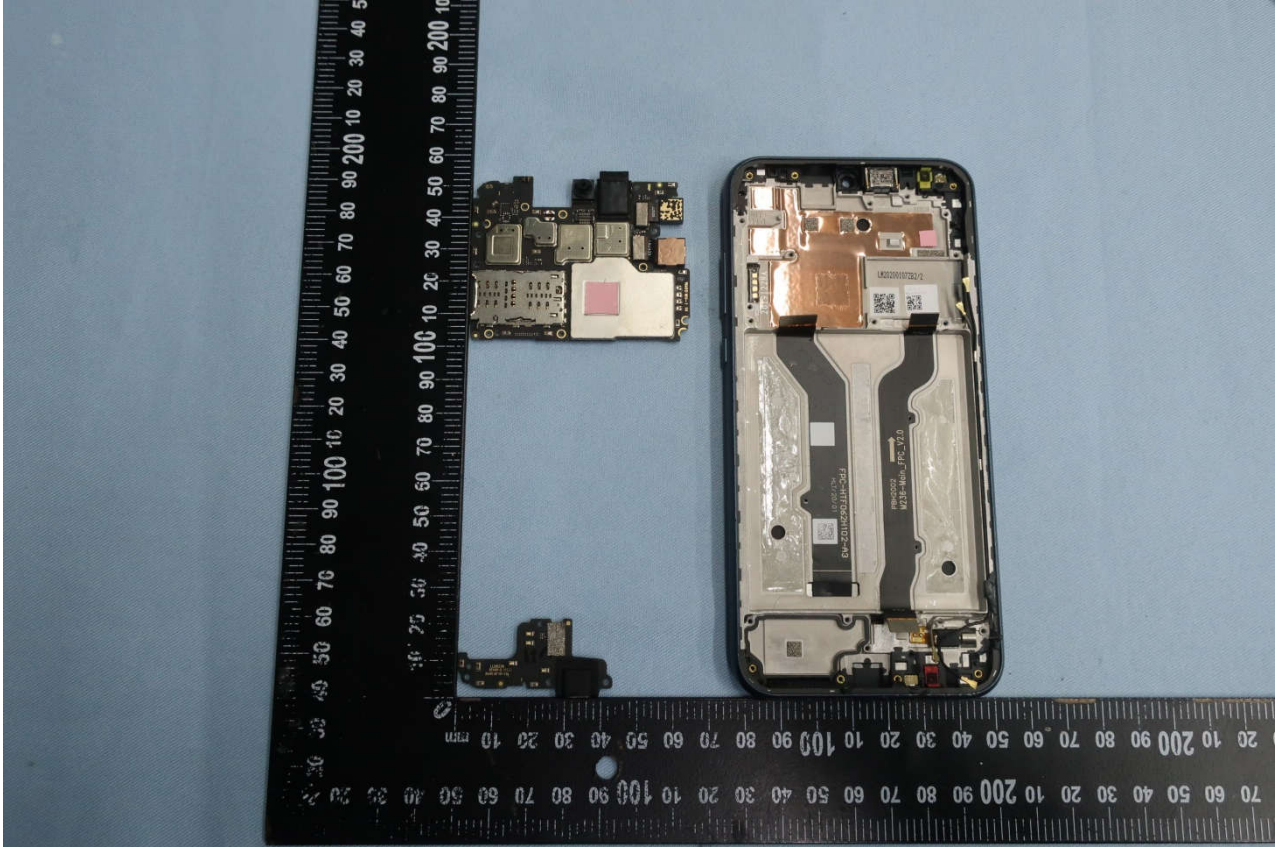

Brand Name: Motorola; Model Name: XT2052-2, XT2052-2PP, XT2052-3