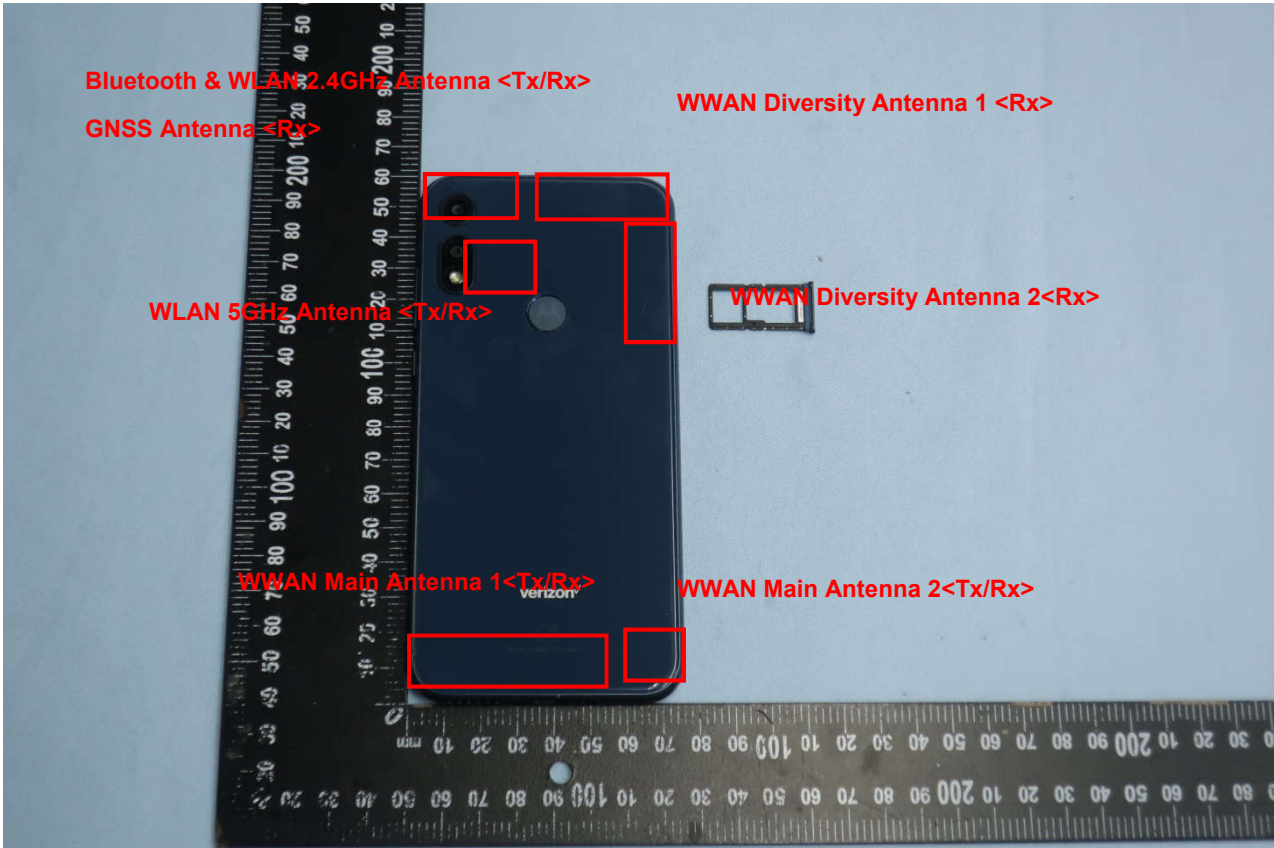

3. Internal Photograph of EUT

Brand Name: Motorola; Model Name: XT2052-2, XT2052-2PP, XT2052-3

Brand Name: Motorola; Model Name: XT2052-2, XT2052-2PP, XT2052-3

Brand Name: Motorola; Model Name: XT2052-2, XT2052-2PP, XT2052-3

Brand Name: Motorola; Model Name: XT2052-2, XT2052-2PP, XT2052-3

Brand Name: Motorola; Model Name: XT2052-2, XT2052-2PP, XT2052-3

Brand Name: Motorola; Model Name: XT2052-2, XT2052-2PP, XT2052-3

Brand Name: Motorola; Model Name: XT2052-2, XT2052-2PP, XT2052-3