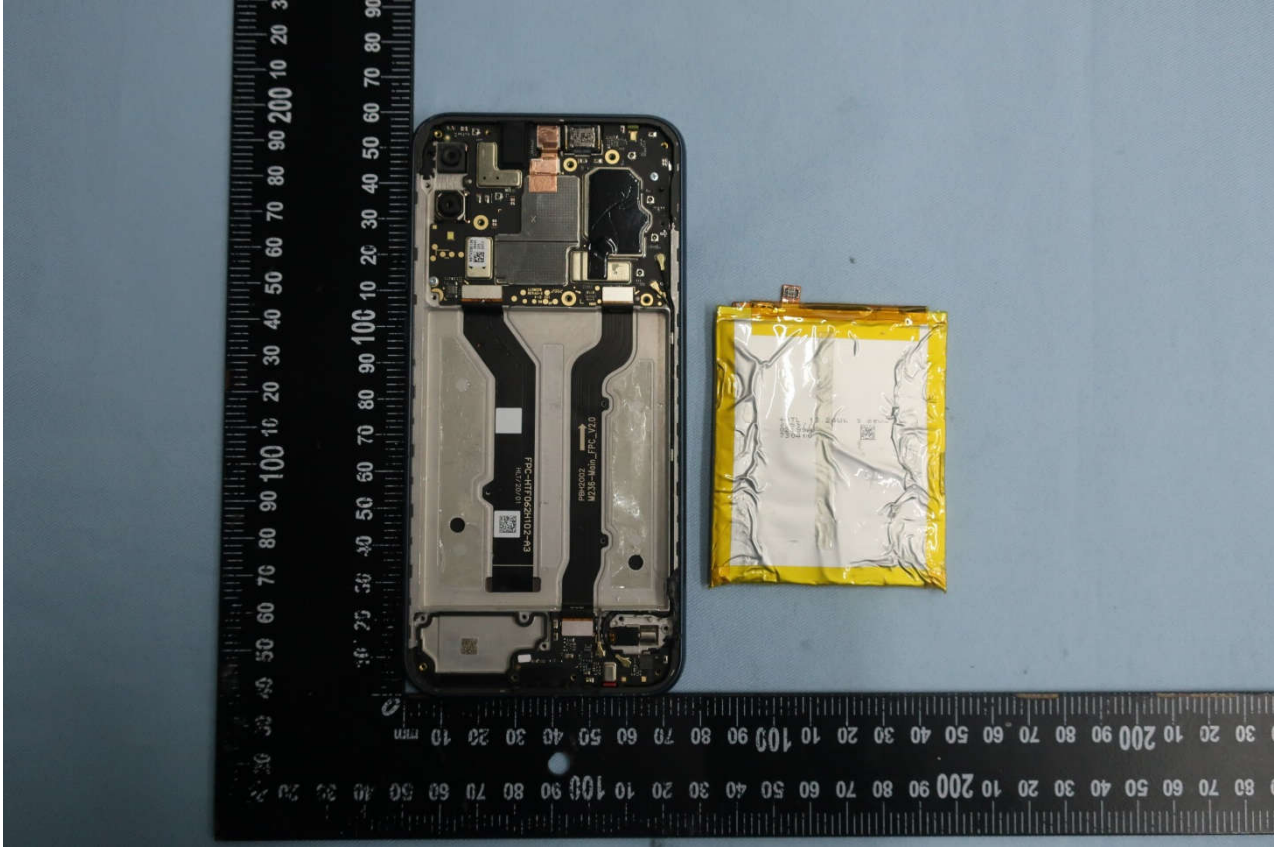

3. Internal Photograph of EUT

Brand Name: Motorola; Model Name: XT2052-2, XT2052-2PP, XT2052-3

Brand Name: Motorola; Model Name: XT2052-2, XT2052-2PP, XT2052-3

Brand Name: Motorola; Model Name: XT2052-2, XT2052-2PP, XT2052-3

Brand Name: Motorola; Model Name: XT2052-2, XT2052-2PP, XT2052-3

Brand Name: Motorola; Model Name: XT2052-2, XT2052-2PP, XT2052-3

Brand Name: Motorola; Model Name: XT2052-2, XT2052-2PP, XT2052-3

Brand Name: Motorola; Model Name: XT2052-2, XT2052-2PP, XT2052-3