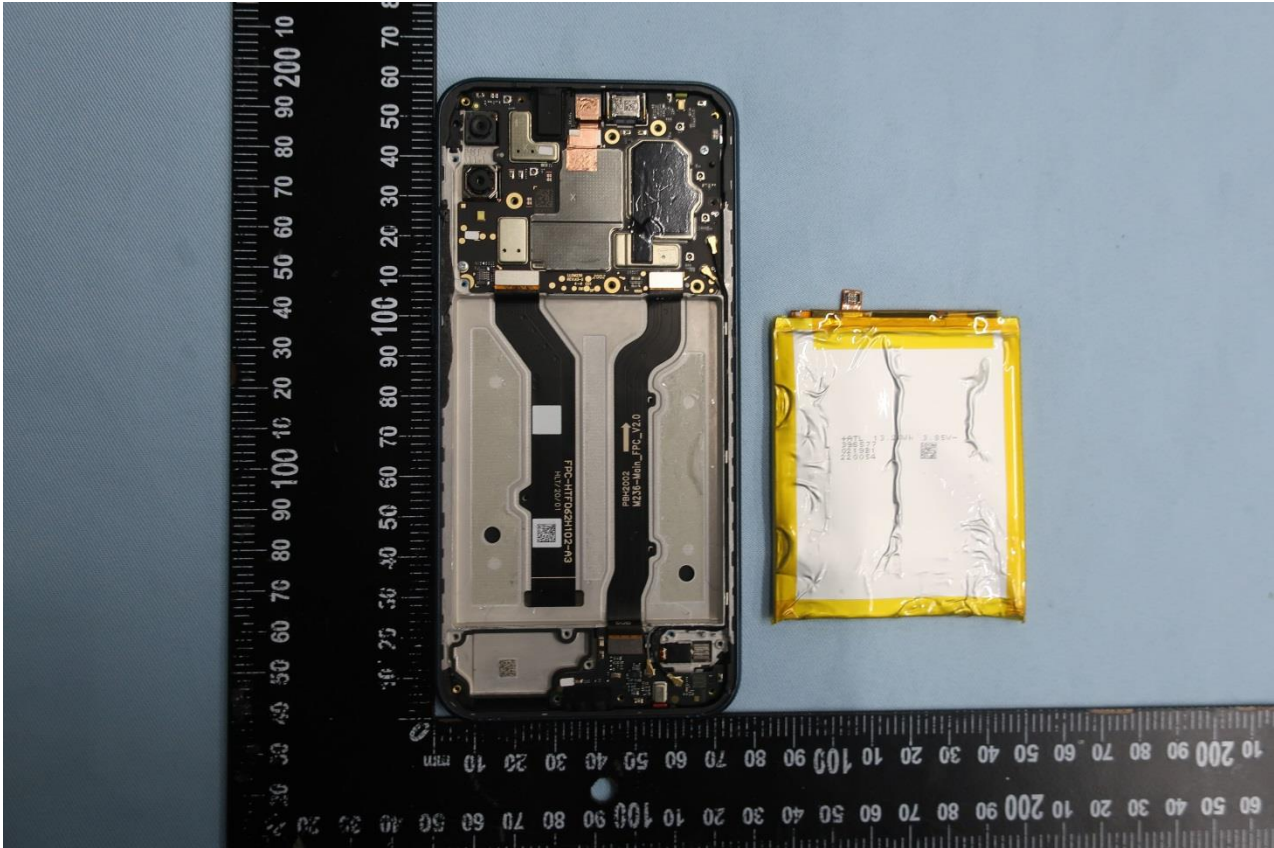

Brand Name: Motorola / Model Name: XT2052-1, XT2052-5, XT2052DL, XT2052-6