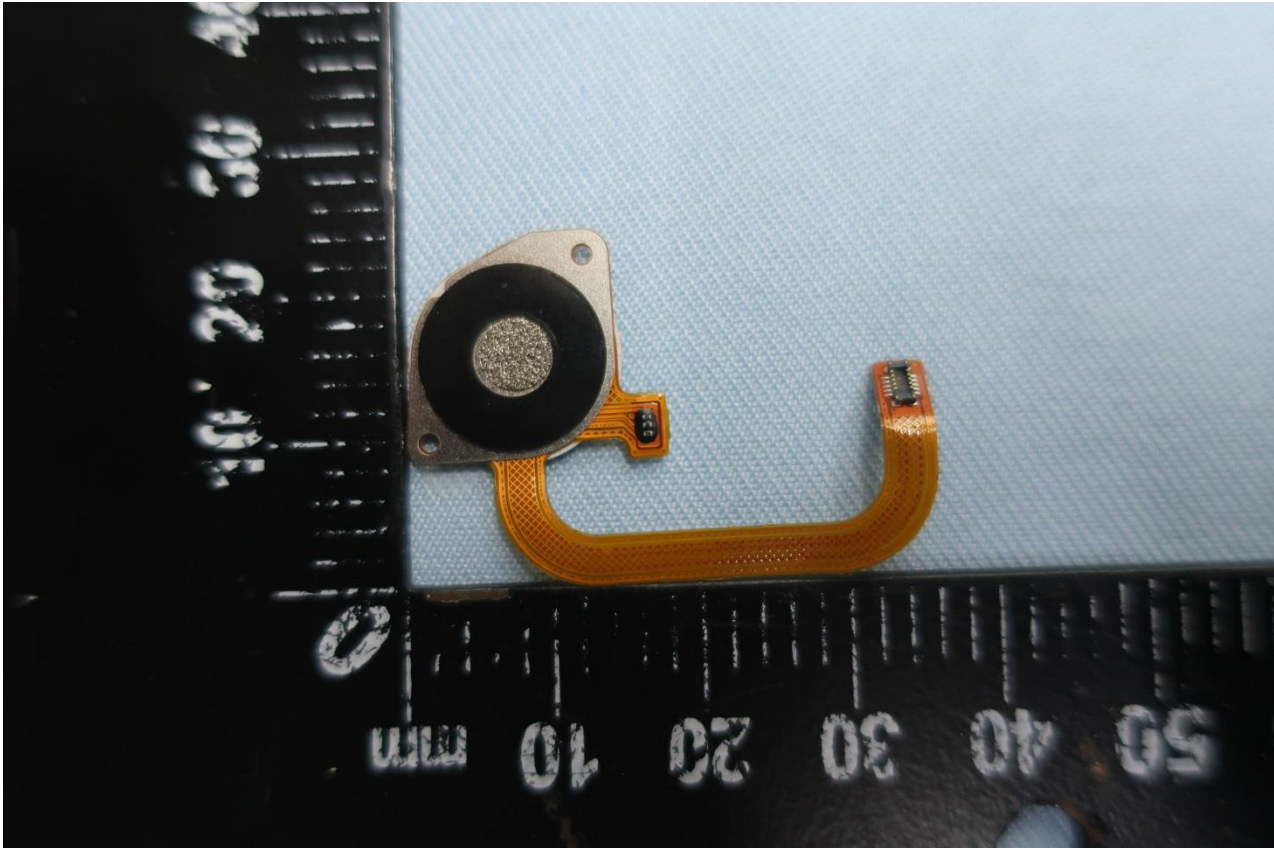

Brand Name: Motorola / Model Name: XT2052-1, XT2052-5, XT2052DL, XT2052-6