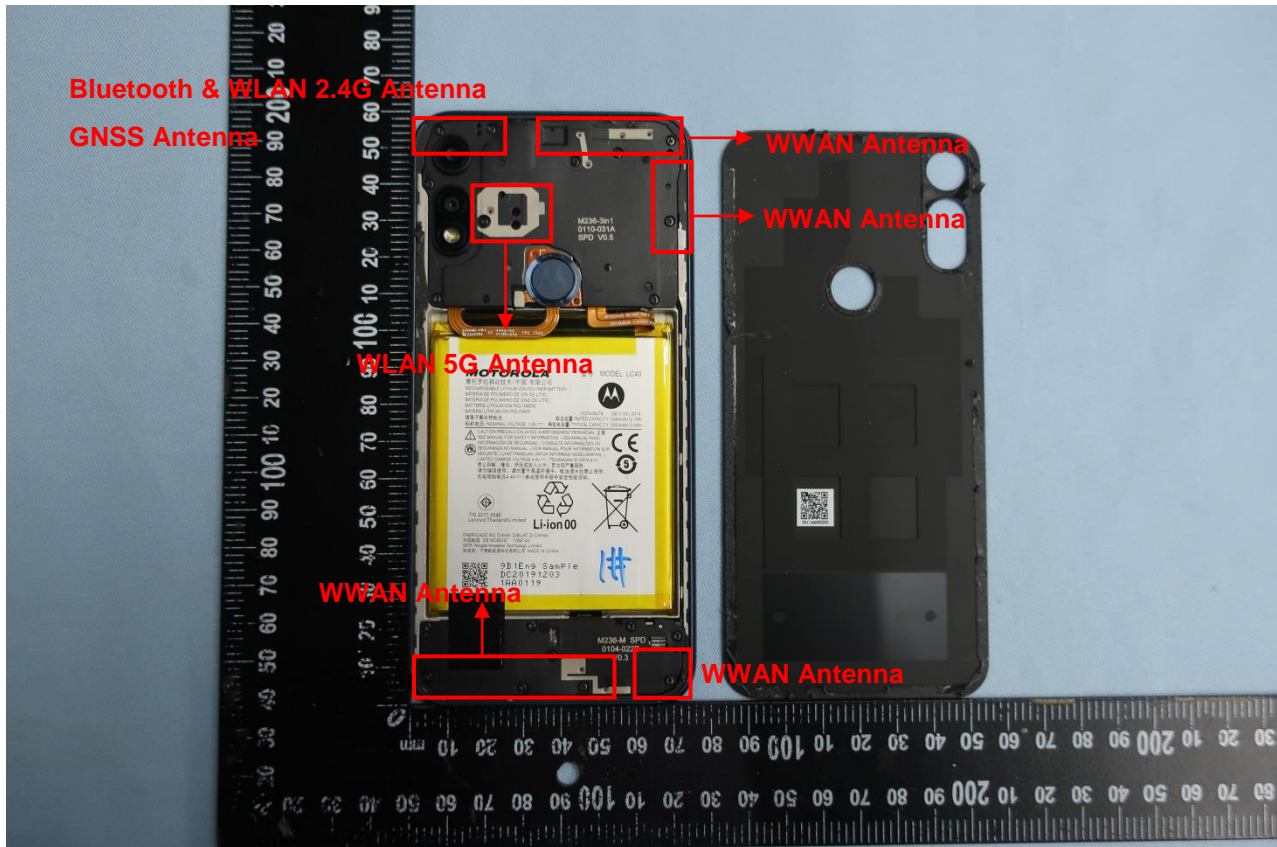

3. Internal Photograph of EUT

Brand Name: Motorola / Model Name: XT2052-1, XT2052-5, XT2052DL, XT2052-6

Brand Name: Motorola / Model Name: XT2052-1, XT2052-5, XT2052DL, XT2052-6

Brand Name: Motorola / Model Name: XT2052-1, XT2052-5, XT2052DL, XT2052-6

Brand Name: Motorola / Model Name: XT2052-1, XT2052-5, XT2052DL, XT2052-6

Brand Name: Motorola / Model Name: XT2052-1, XT2052-5, XT2052DL, XT2052-6

Brand Name: Motorola / Model Name: XT2052-1, XT2052-5, XT2052DL, XT2052-6