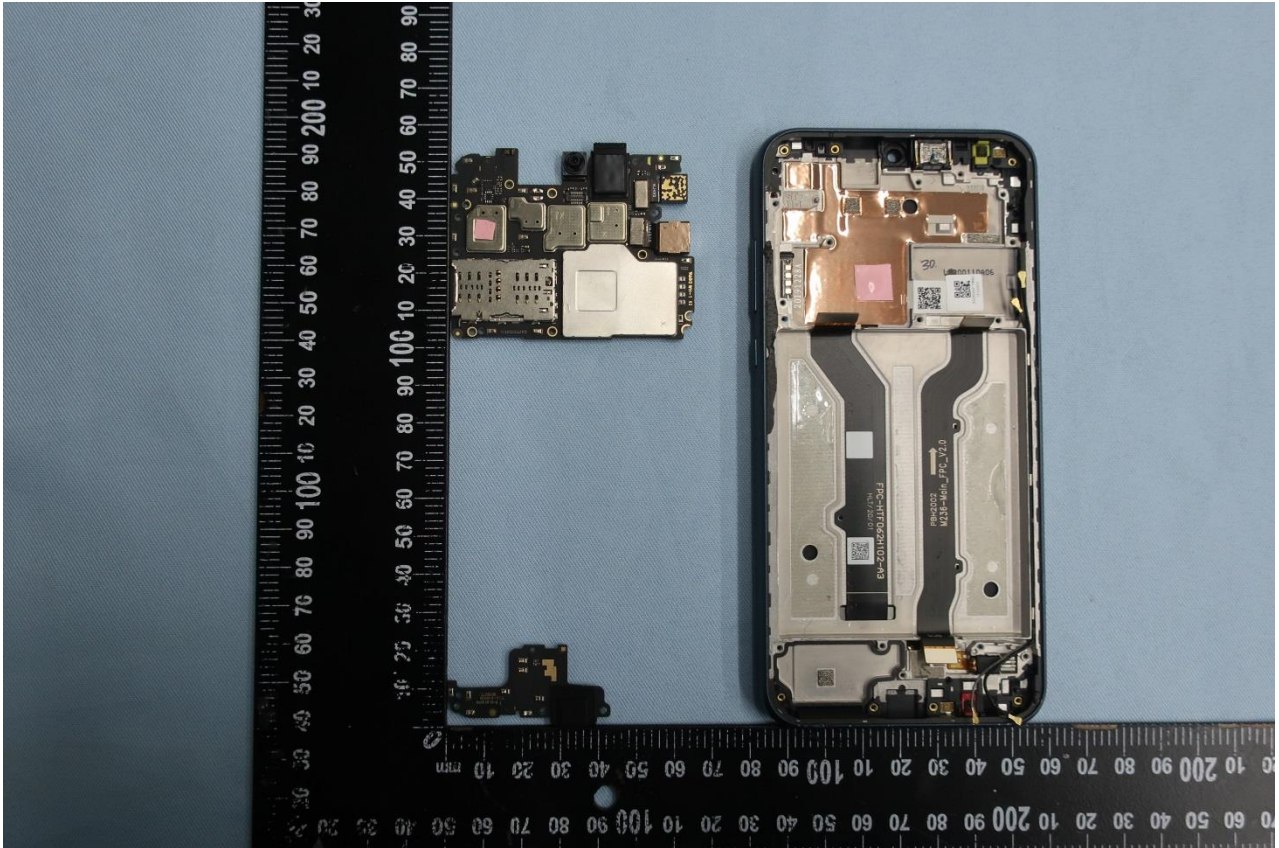

Brand Name: Motorola / Model Name: XT2052-1, XT2052-5, XT2052DL, XT2052-6