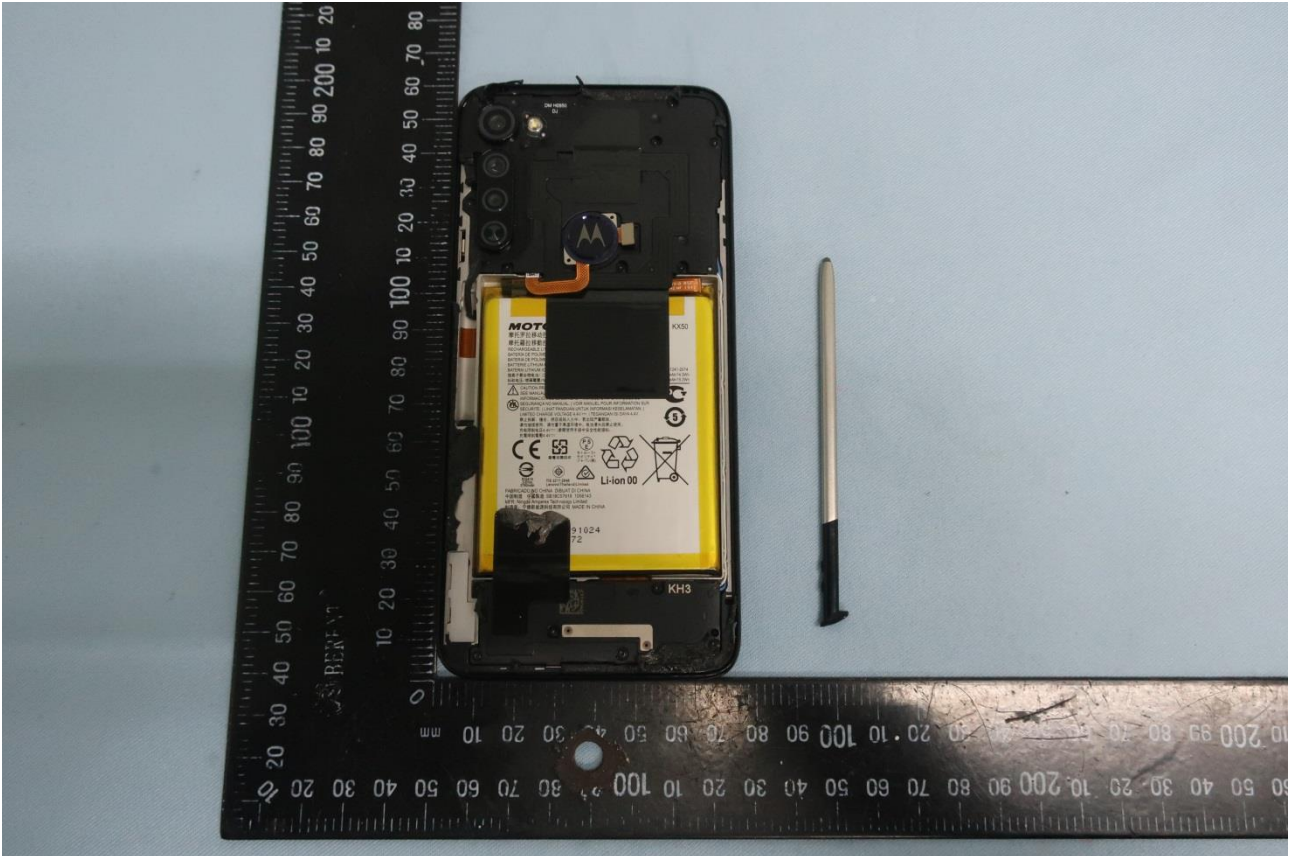

Brand Name: Motorola / Model Name: XT2043-8