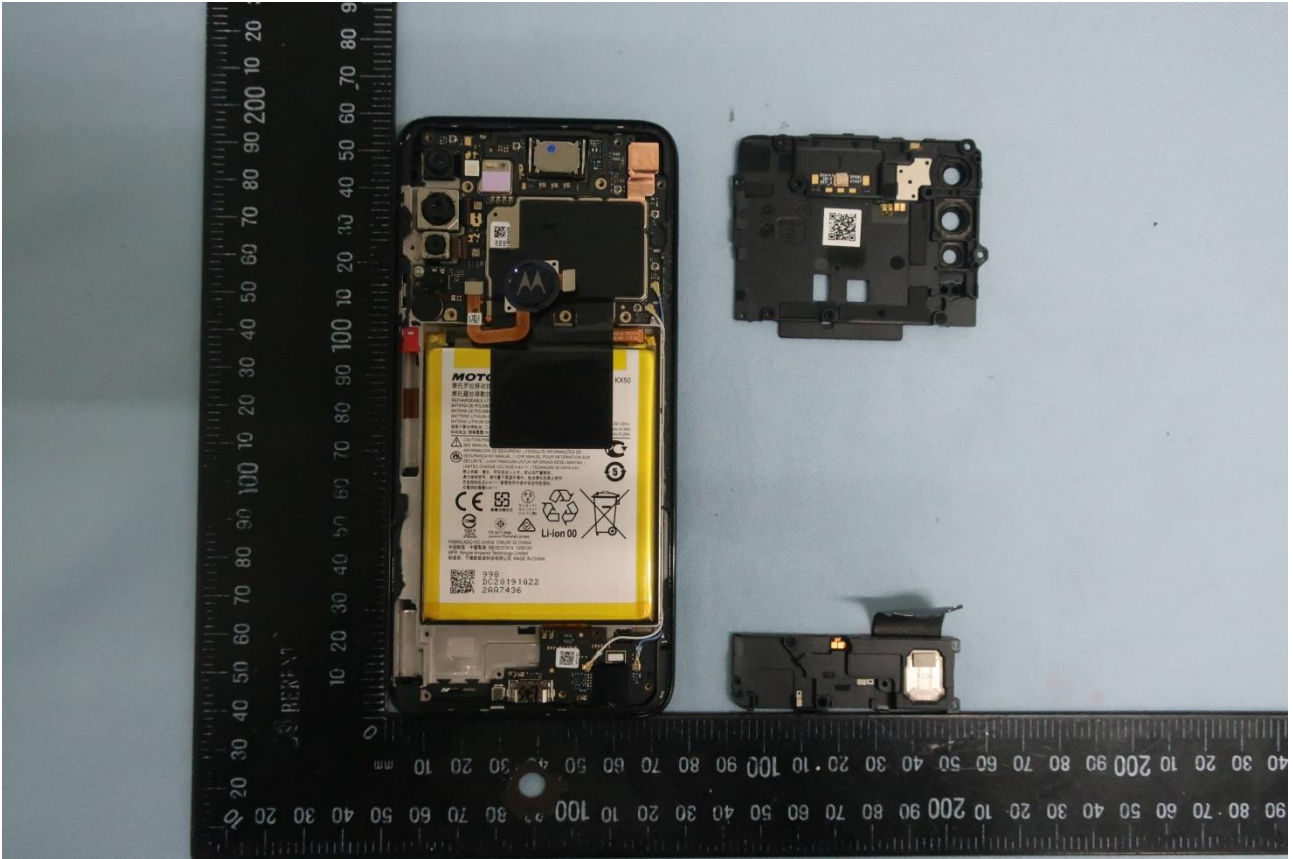

3. Internal Photograph of EUT

Brand Name: Motorola / Model Name: XT2043-7

Brand Name: Motorola / Model Name: XT2043-7

Brand Name: Motorola / Model Name: XT2043-7

Brand Name: Motorola / Model Name: XT2043-7

Brand Name: Motorola / Model Name: XT2043-7

Brand Name: Motorola / Model Name: XT2043-7

Brand Name: Motorola / Model Name: XT2043-7

Brand Name: Motorola / Model Name: XT2043-7

Brand Name: Motorola / Model Name: XT2043-7