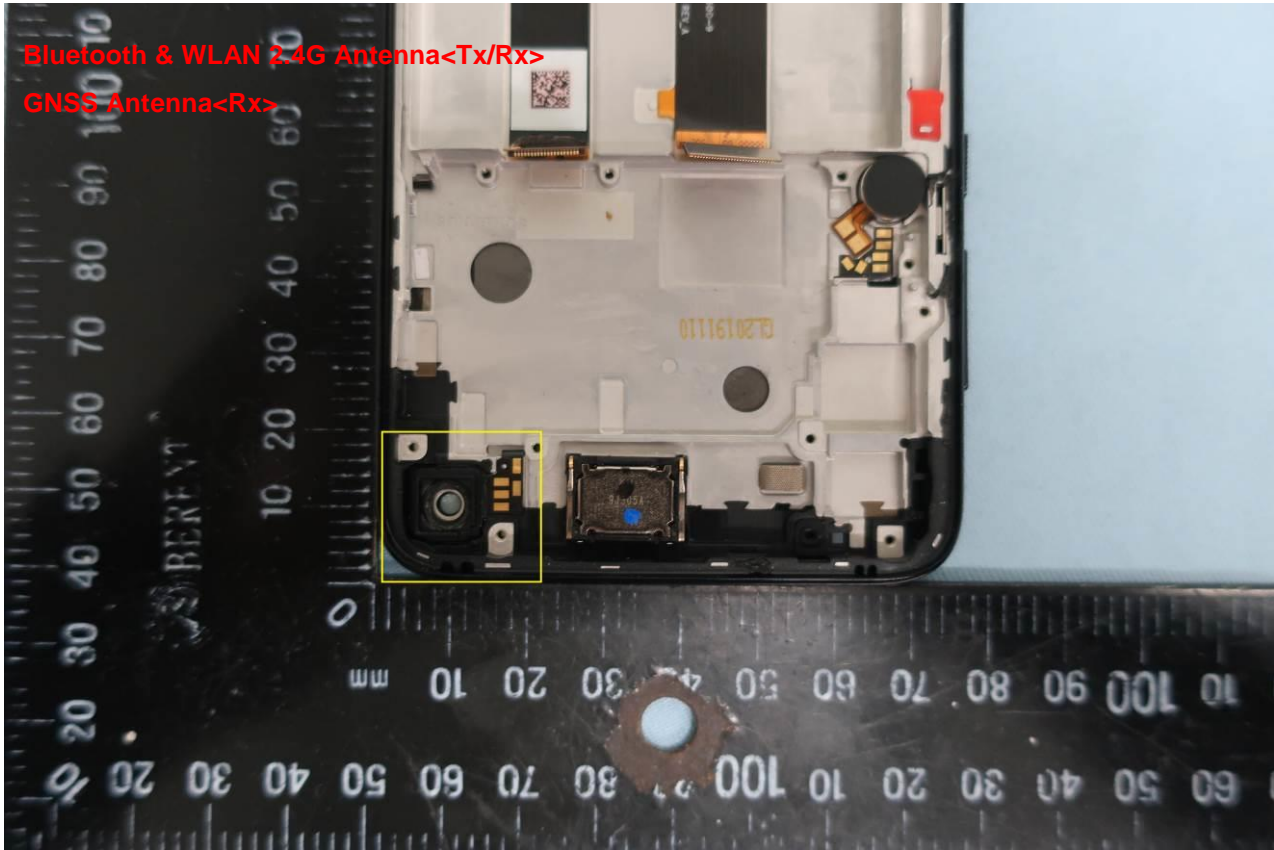

WWAN Main Antenna 1<Tx/Rx>

Brand Name: Motorola / Model Name: XT2043-4, XT2043-5, XT2043-6

Brand Name: Motorola / Model Name: XT2043-4, XT2043-5, XT2043-6

Brand Name: Motorola / Model Name: XT2043-4, XT2043-5, XT2043-6