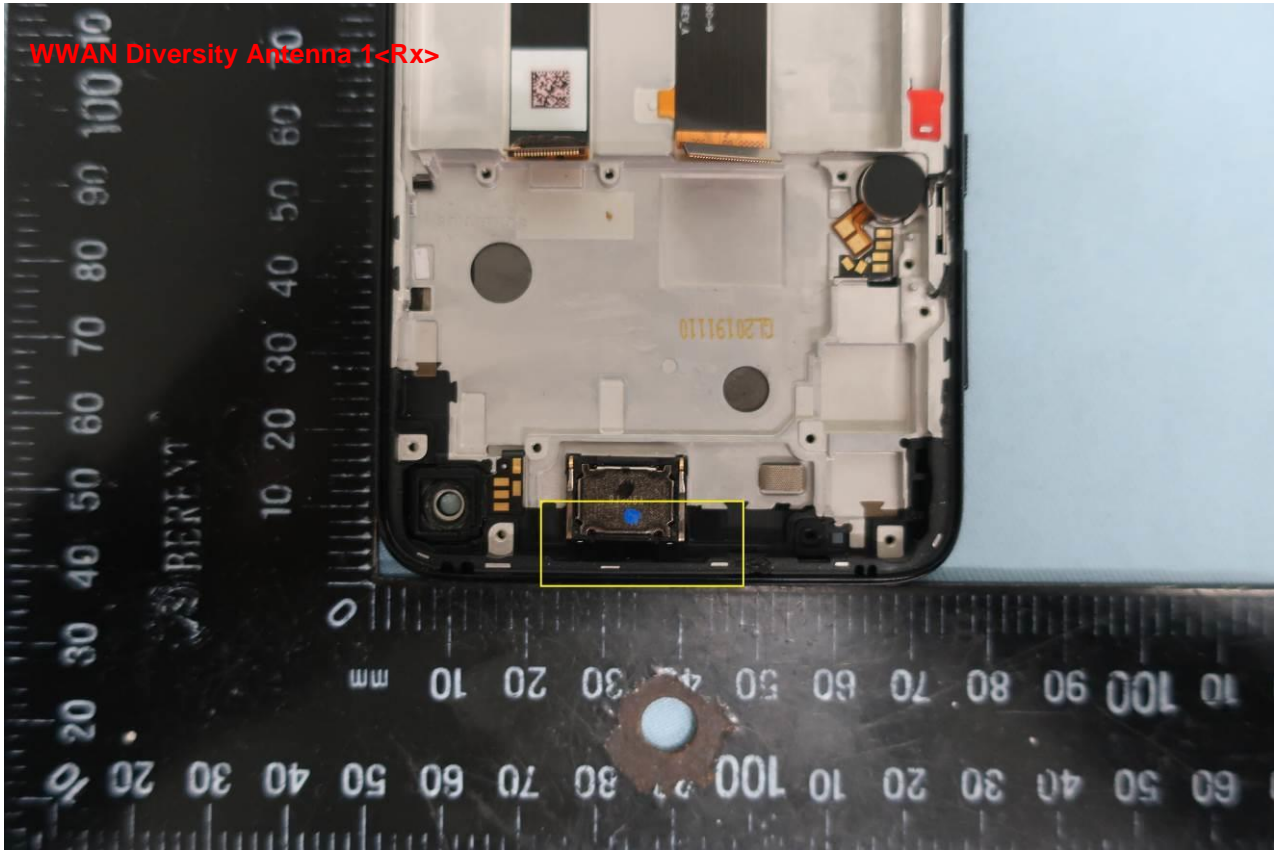

WWAN Main Antenna 1<Tx/Rx>

Brand Name: Motorola / Model Name: XT2043-4, XT2043-5, XT2043-6

Brand Name: Motorola / Model Name: XT2043-4, XT2043-5, XT2043-6

Brand Name: Motorola / Model Name: XT2043-4, XT2043-5, XT2043-6