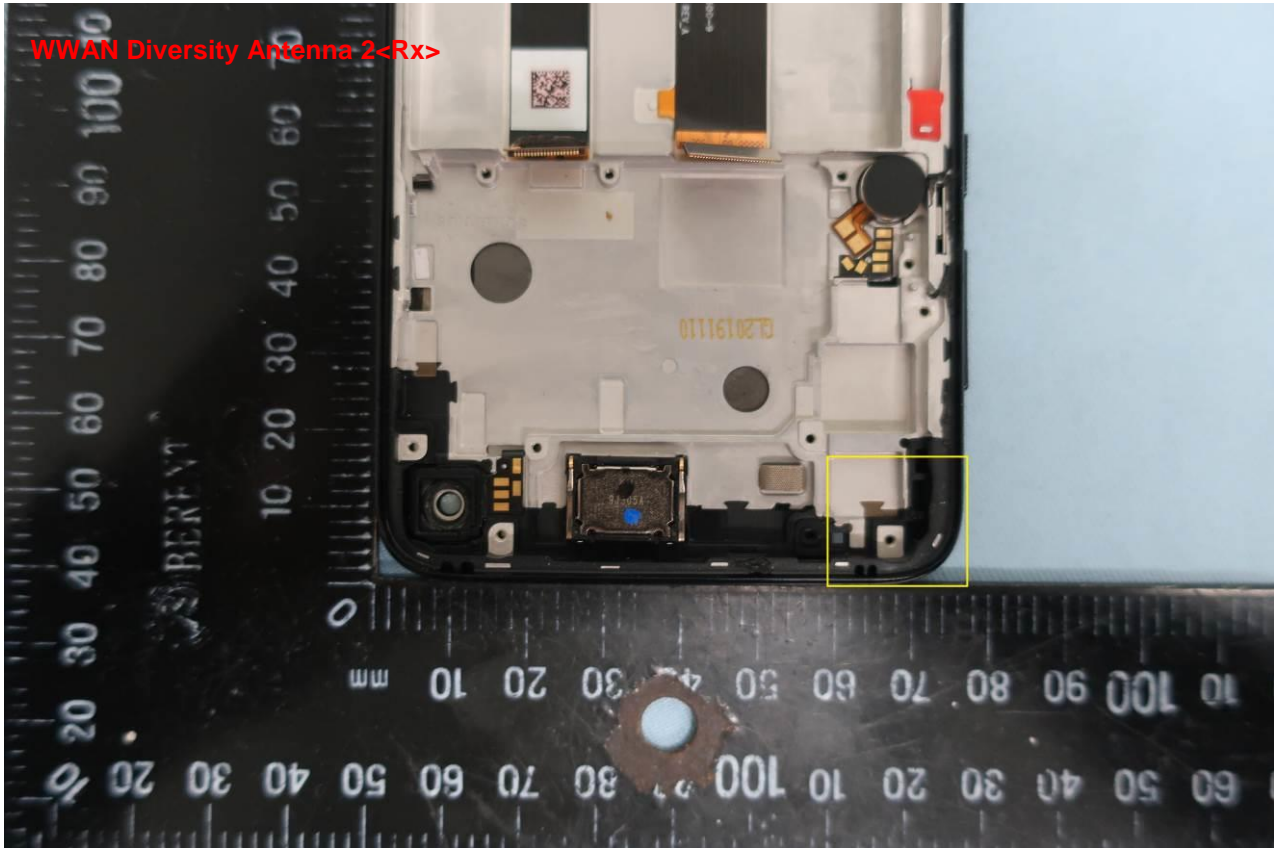

Brand Name: Motorola / Model Name: XT2043-4, XT2043-5, XT2043-6