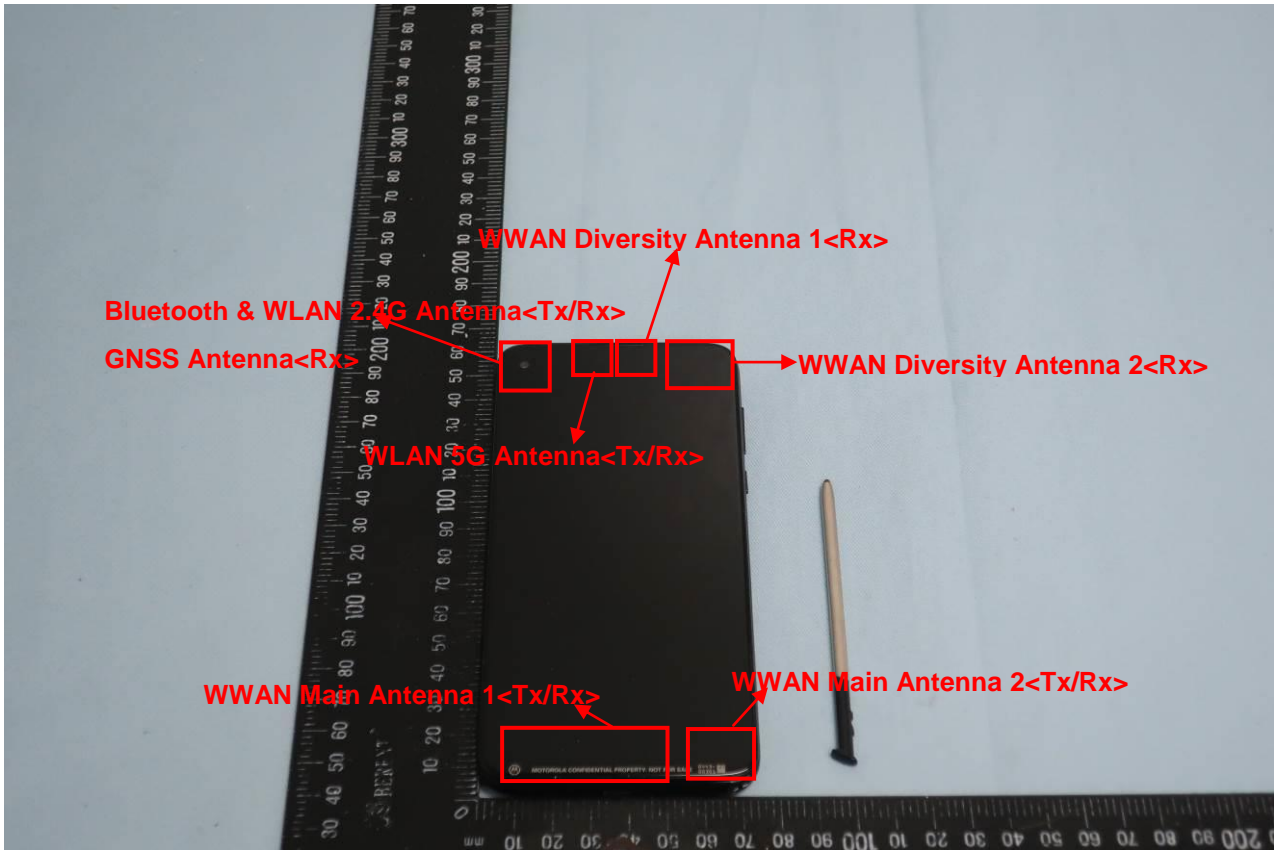

### 3. Internal Photograph of EUT

Brand Name: Motorola / Model Name: XT2043-4, XT2043-5, XT2043-6

Brand Name: Motorola / Model Name: XT2043-4, XT2043-5, XT2043-6

Brand Name: Motorola / Model Name: XT2043-4, XT2043-5, XT2043-6

Brand Name: Motorola / Model Name: XT2043-4, XT2043-5, XT2043-6

Brand Name: Motorola / Model Name: XT2043-4, XT2043-5, XT2043-6

Brand Name: Motorola / Model Name: XT2043-4, XT2043-5, XT2043-6

Brand Name: Motorola / Model Name: XT2043-4, XT2043-5, XT2043-6