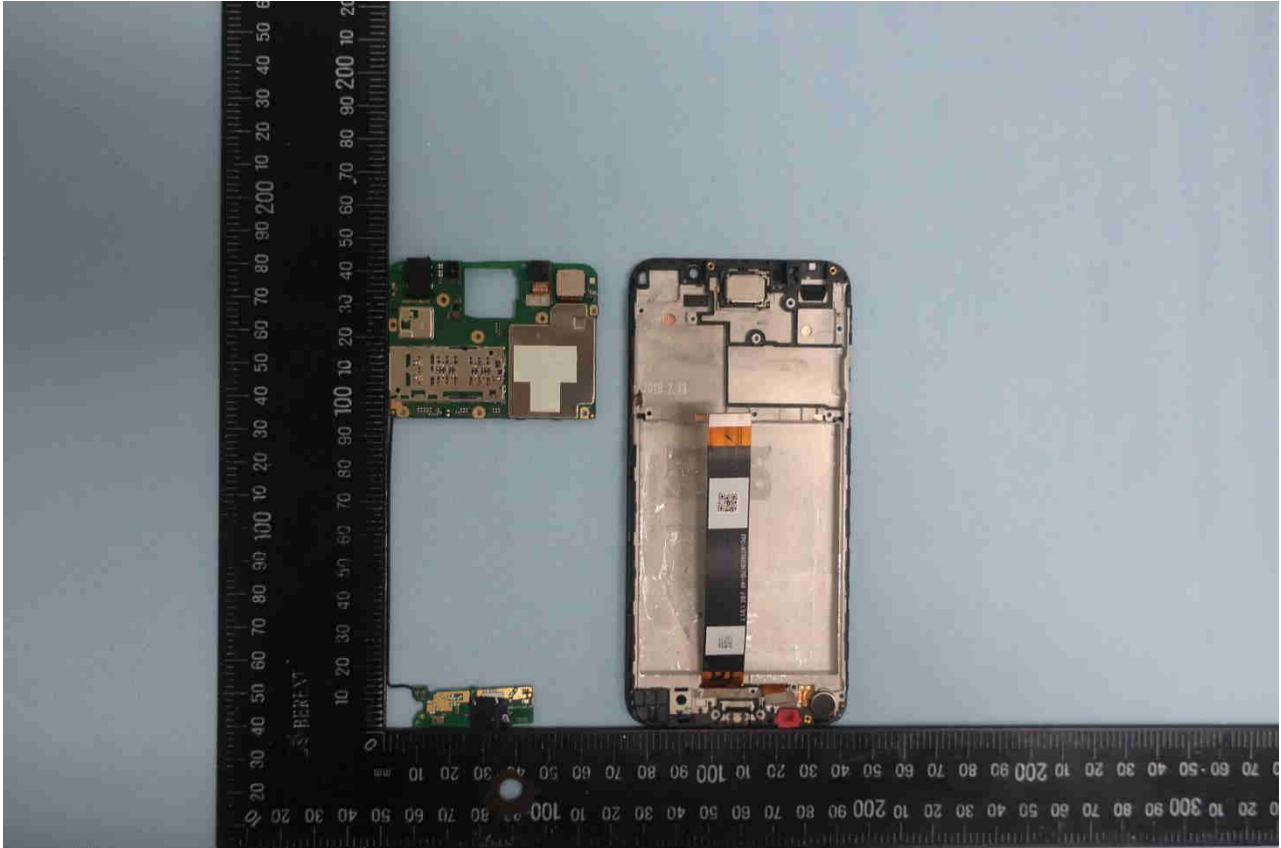

3. Internal Photograph of EUT

Brand Name: Motorola / Model Name: XT2029-1

Brand Name: Motorola / Model Name: XT2029-1

Brand Name: Motorola / Model Name: XT2029-1

Brand Name: Motorola / Model Name: XT2029-1

Brand Name: Motorola / Model Name: XT2029-1

Brand Name: Motorola / Model Name: XT2029-1

Brand Name: Motorola / Model Name: XT2029-1

Brand Name: Motorola / Model Name: XT2029-1

Brand Name: Motorola / Model Name: XT2029-1