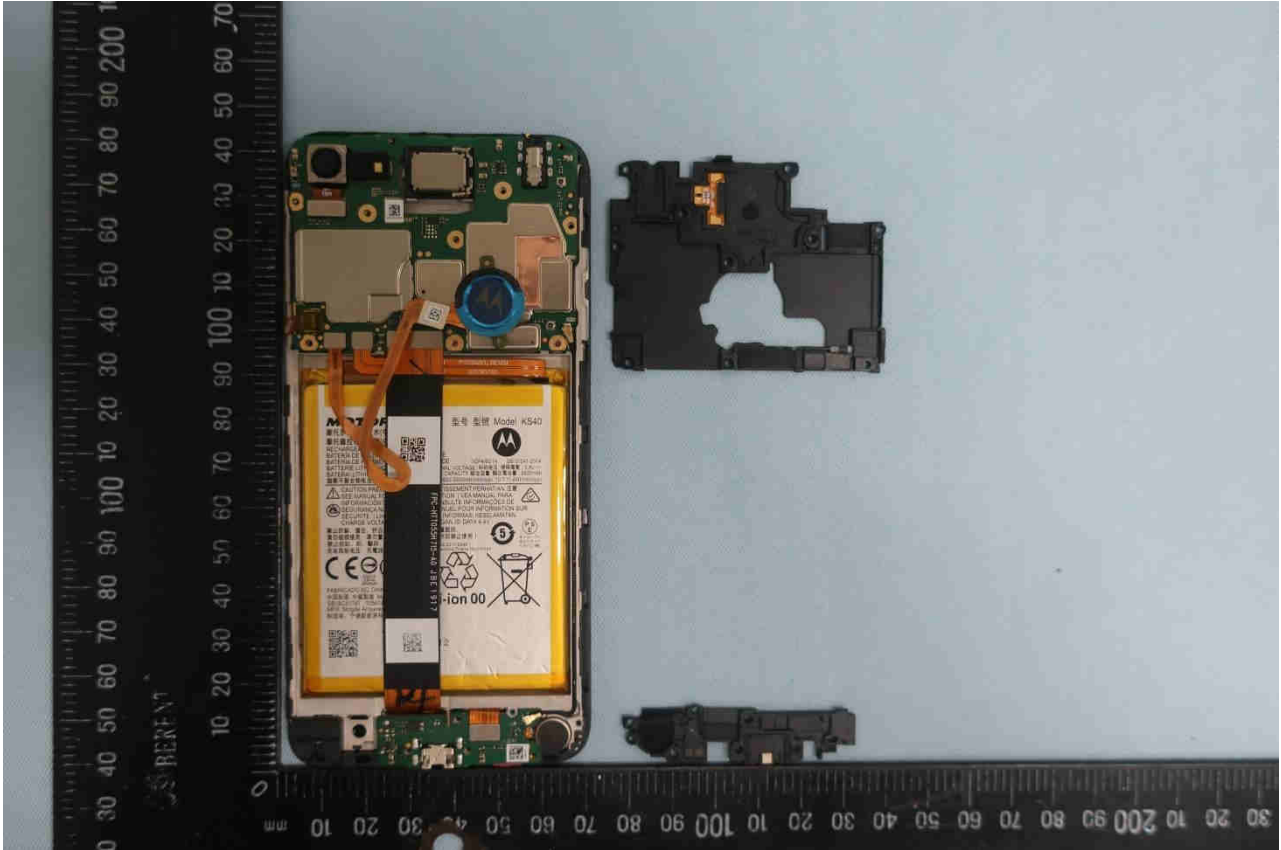

3. Internal Photograph of EUT

Brand Name: Motorola / Model Name: XT2029-1

Brand Name: Motorola / Model Name: XT2029-1

Brand Name: Motorola / Model Name: XT2029-1

Brand Name: Motorola / Model Name: XT2029-1

Brand Name: Motorola / Model Name: XT2029-1

Brand Name: Motorola / Model Name: XT2029-1

Brand Name: Motorola / Model Name: XT2029-1

Brand Name: Motorola / Model Name: XT2029-1

Brand Name: Motorola / Model Name: XT2029-1