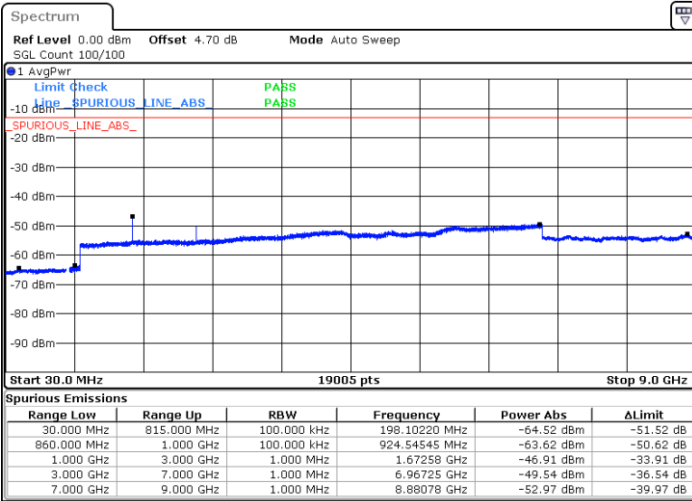

Lowest Channel / QPSK

Date: 1.AUG.2019 05:12:51

Lowest Channel / 16QAM

Date: 1.AUG.2019 05:13:45

LTE Band 4 / 20MHz

Middle Channel / QPSK

Middle Channel / 16QAM

Date: 1.AUG.2019 05:15:21

Date: 1.AUG.2019 05:16:15

Highest Channel / QPSK

Highest Channel / 16QAM

Date: 1.AUG.2019 05:22:21

Date: 1.AUG.2019 05:23:16

LTE Band 5 / 1.4MHz

Lowest Channel / QPSK

Lowest Channel / 16QAM

Date: 5.AUG.2019 15:51:30

Date: 5.AUG.2019 15:52:24

Middle Channel / QPSK

Middle Channel / 16QAM

Date: 5.AUG.2019 15:53:57

Date: 5.AUG.2019 15:54:51

LTE Band 5 / 1.4MHz

Highest Channel / QPSK