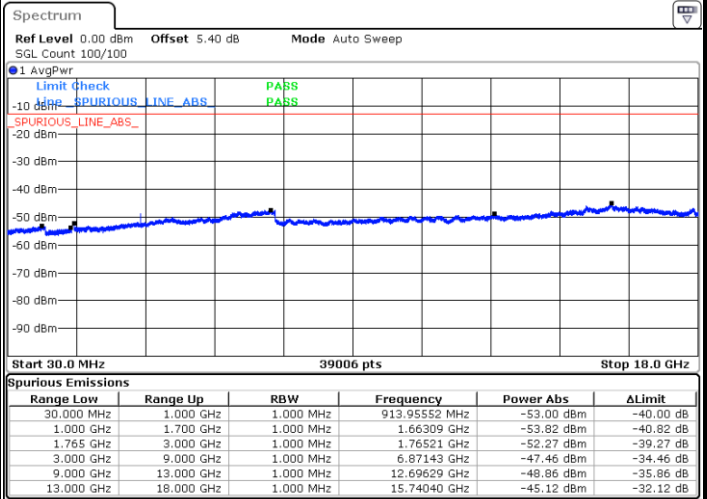

Date: 1.AUG.2019 04:09:50

Highest Channel / 16QAM

Date: 1.AUG.2019 04:10:45

LTE Band 4 / 10MHz

Lowest Channel / QPSK

Date: 1.AUG.2019 04:39:50

Lowest Channel / 16QAM

Date: 1.AUG.2019 04:40:45

LTE Band 4 / 10MHz

Middle Channel / QPSK

Middle Channel / 16QAM

Date: 1.AUG.2019 04:42:20

Date: 1.AUG.2019 04:43:15

Highest Channel / QPSK

Highest Channel / 16QAM

Date: 1.AUG.2019 04:49:20

Date: 1.AUG.2019 04:50:15

LTE Band 4 / 15MHz

Lowest Channel / QPSK

Lowest Channel / 16QAM

Date: 1.AUG.2019 04:56:20

Date: 1.AUG.2019 04:57:15

Middle Channel / QPSK

Middle Channel / 16QAM