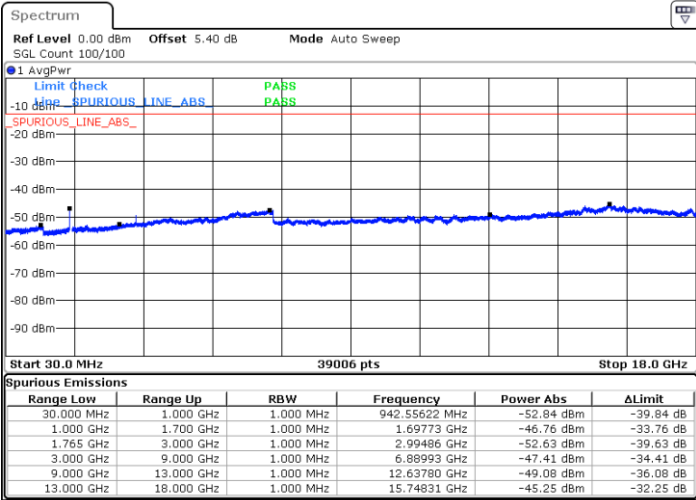

Date: 1.AUG.2019 04:09:50

Highest Channel / 16QAM

Date: 1.AUG.2019 04:10:45

LTE Band 4 / 10MHz

Lowest Channel / QPSK

Date: 1.AUG.2019 04:39:50

Lowest Channel / 16QAM

Date: 1.AUG.2019 04:40:45

LTE Band 4 / 10MHz

Middle Channel / QPSK

Middle Channel / 16QAM

Date: 1.AUG.2019 04:42:20

Date: 1.AUG.2019 04:43:15

Highest Channel / QPSK

Highest Channel / 16QAM

Date: 1.AUG.2019 04:49:20

Date: 1.AUG.2019 04:50:15

LTE Band 4 / 15MHz

Lowest Channel / QPSK

Lowest Channel / 16QAM

Date: 1.AUG.2019 04:56:20

Date: 1.AUG.2019 04:57:15

Middle Channel / QPSK

Middle Channel / 16QAM