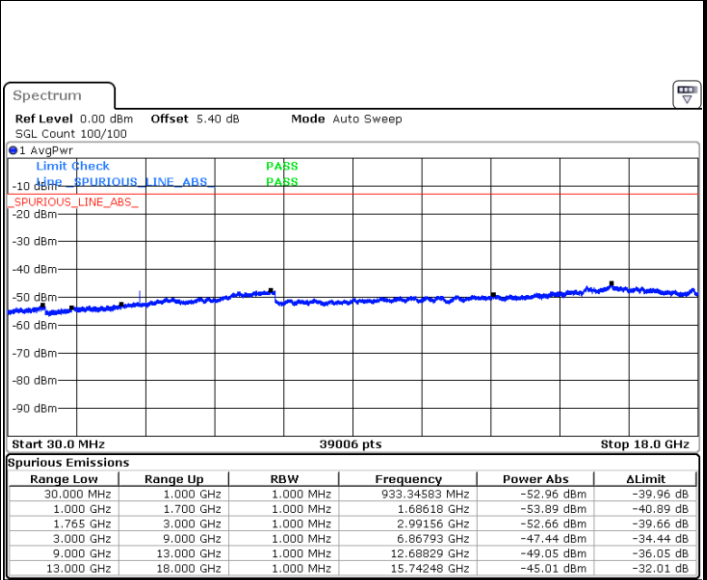

Date: 1.AUG.2019 03:29:50

Date: 1.AUG.2019 03:30:45

LTE Band 4 / 1.4MHz

Highest Channel / QPSK

Date: 1.AUG.2019 03:36:50

Highest Channel / 16QAM

Date: 1.AUG.2019 03:37:45

LTE Band 4 / 3MHz

Lowest Channel / QPSK

Date: 1.AUG.2019 03:43:50

Lowest Channel / 16QAM

Date: 1.AUG.2019 03:44:45

LTE Band 4 / 3MHz

Middle Channel / QPSK

Date: 1.AUG.2019 03:46:20

Middle Channel / 16QAM

Date: 1.AUG.2019 03:47:15

Highest Channel / QPSK

Date: 1.AUG.2019 03:53:20

Highest Channel / 16QAM

Date: 1.AUG.2019 03:54:15

LTE Band 4 / 5MHz

Lowest Channel / QPSK

Lowest Channel / 16QAM