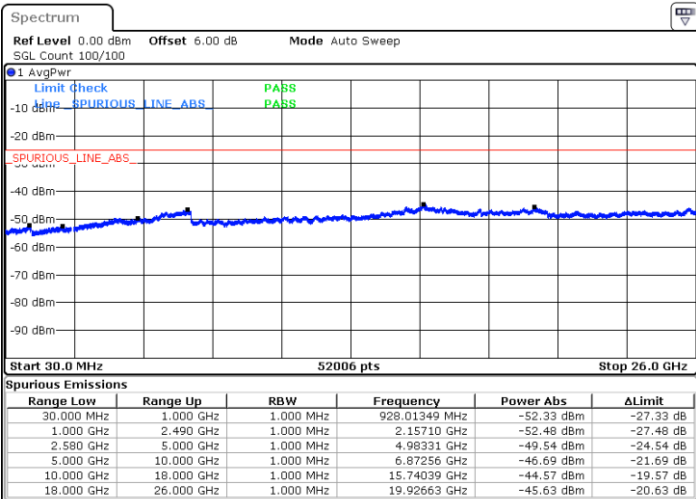

Lowest Channel / QPSK

Date: 5.AUG.2019 16:13:31

Lowest Channel / 16QAM

Date: 5.AUG.2019 16:14:24

LTE Band 5 / 10MHz

Middle Channel / QPSK

Date: 5.AUG.2019 16:15:58

Middle Channel / 16QAM

Date: 5.AUG.2019 16:16:51

Highest Channel / QPSK

Date: 5.AUG.2019 16:18:24

Highest Channel / 16QAM

Date: 5.AUG.2019 16:19:18

LTE Band 7 / 5MHz

Lowest Channel / QPSK

Lowest Channel / 16QAM

Date: 8 AUG.2019 07:43:33

Date: 8 AUG.2019 07:44:27

Middle Channel / QPSK

Middle Channel / 16QAM

Date: 8 AUG.2019 07:46:15

Date: 8 AUG.2019 07:45:21

LTE Band 7 / 5MHz

Highest Channel / QPSK