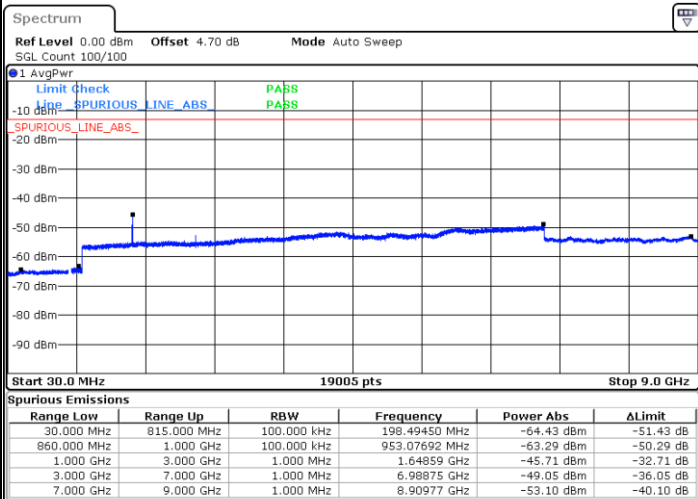

Date: 5.AUG.2019 15:51:30

Date: 5.AUG.2019 15:52:24

Middle Channel / QPSK

Middle Channel / 16QAM

Date: 5.AUG.2019 15:53:57

Date: 5.AUG.2019 15:54:51

LTE Band 5 / 1.4MHz

Highest Channel / QPSK

Highest Channel / 16QAM

Date: 5 AUG.2019 15:56:24

Date: 5 AUG.2019 15:57:18

LTE Band 5 / 3MHz

Lowest Channel / QPSK

Lowest Channel / 16QAM

Date: 5 AUG.2019 15:58:51

Date: 5 AUG.2019 15:58:44

LTE Band 5 / 3MHz

Middle Channel / QPSK

Middle Channel / 16QAM

Date: 5.AUG.2019 16:01:17

Date: 5.AUG.2019 16:02:11

Highest Channel / QPSK

Highest Channel / 16QAM

Date: 5.AUG.2019 16:03:44