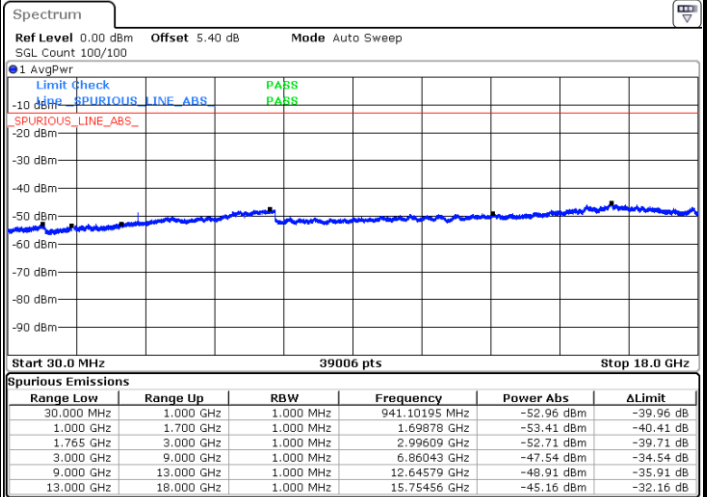

Date: 1.AUG.2019 02:44:34

Date: 1.AUG.2019 02:53:09

LTE Band 2 / 15MHz

Highest Channel / QPSK

Highest Channel / 16QAM

LTE Band 2 / 20MHz

Lowest Channel / QPSK

Lowest Channel / 16QAM

LTE Band 2 / 20MHz

Middle Channel / QPSK

Middle Channel / 16QAM

Date: 1.AUG.2019 03:08:45

Date: 1.AUG.2019 03:08:40

Highest Channel / QPSK

Highest Channel / 16QAM

Date: 1.AUG.2019 03:15:45

Date: 1.AUG.2019 03:16:39

LTE Band 4 / 1.4MHz

Lowest Channel / QPSK

Lowest Channel / 16QAM

Date: 1.AUG.2019 03:27:20

Date: 1.AUG.2019 03:28:15

Middle Channel / QPSK

Middle Channel / 16QAM