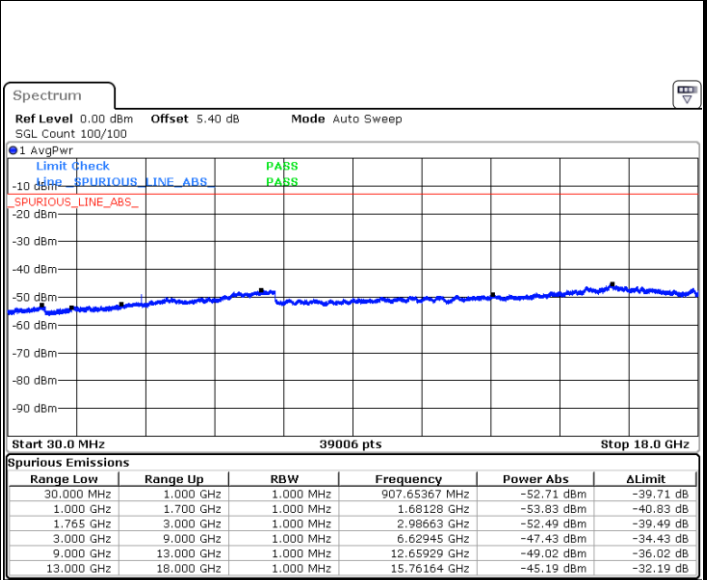

Date: 1.AUG.2019 03:16:39

LTE Band 4 / 1.4MHz

Lowest Channel / QPSK

Lowest Channel / 16QAM

Date: 1.AUG.2019 03:27:20

Date: 1.AUG.2019 03:28:15

Middle Channel / QPSK

Middle Channel / 16QAM

Date: 1.AUG.2019 03:29:50

Date: 1.AUG.2019 03:30:45

LTE Band 4 / 1.4MHz

Highest Channel / QPSK

Date: 1.AUG.2019 03:36:50

Highest Channel / 16QAM

Date: 1.AUG.2019 03:37:45

LTE Band 4 / 3MHz

Lowest Channel / QPSK

Date: 1.AUG.2019 03:43:50

Lowest Channel / 16QAM

Date: 1.AUG.2019 03:44:45

LTE Band 4 / 3MHz

Middle Channel / QPSK

Date: 1.AUG.2019 03:46:20

Middle Channel / 16QAM

Date: 1.AUG.2019 03:47:15

Highest Channel / QPSK

Date: 1.AUG.2019 03:53:20

Highest Channel / 16QAM

Date: 1.AUG.2019 03:54:15

LTE Band 4 / 5MHz

Lowest Channel / QPSK

Lowest Channel / 16QAM