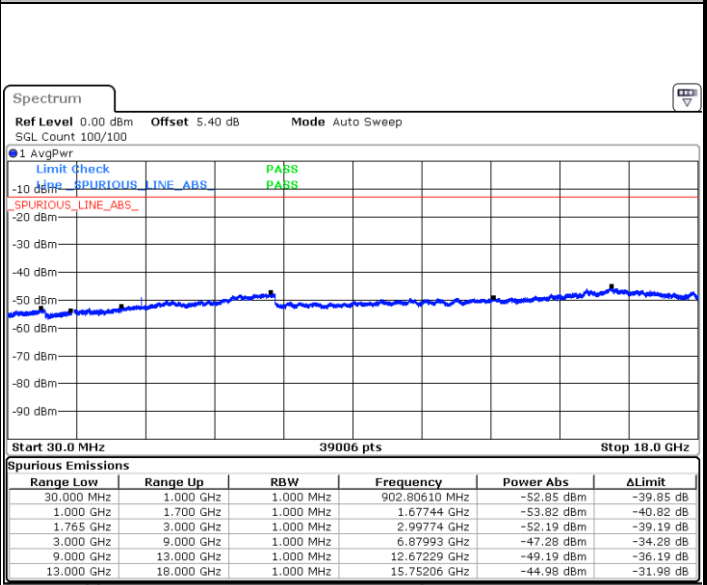

Date: 1.AUG.2019 03:29:50

Date: 1.AUG.2019 03:30:45

LTE Band 4 / 1.4MHz

Highest Channel / QPSK

Date: 1.AUG.2019 03:36:50

Highest Channel / 16QAM

Date: 1.AUG.2019 03:37:45

LTE Band 4 / 3MHz

Lowest Channel / QPSK

Date: 1.AUG.2019 03:43:50

Lowest Channel / 16QAM

Date: 1.AUG.2019 03:44:45

LTE Band 4 / 3MHz

Middle Channel / QPSK

Date: 1.AUG.2019 03:46:20

Middle Channel / 16QAM

Date: 1.AUG.2019 03:47:15

Highest Channel / QPSK

Date: 1.AUG.2019 03:53:20

Highest Channel / 16QAM

Date: 1.AUG.2019 03:54:15

LTE Band 4 / 5MHz

Lowest Channel / QPSK

Lowest Channel / 16QAM

Date: 1.AUG.2019 04:00:21

Date: 1.AUG.2019 04:01:15

Middle Channel / QPSK

Middle Channel / 16QAM

Date: 1.AUG.2019 04:02:50

Date: 1.AUG.2019 04:03:45

LTE Band 4 / 5MHz

Highest Channel / QPSK