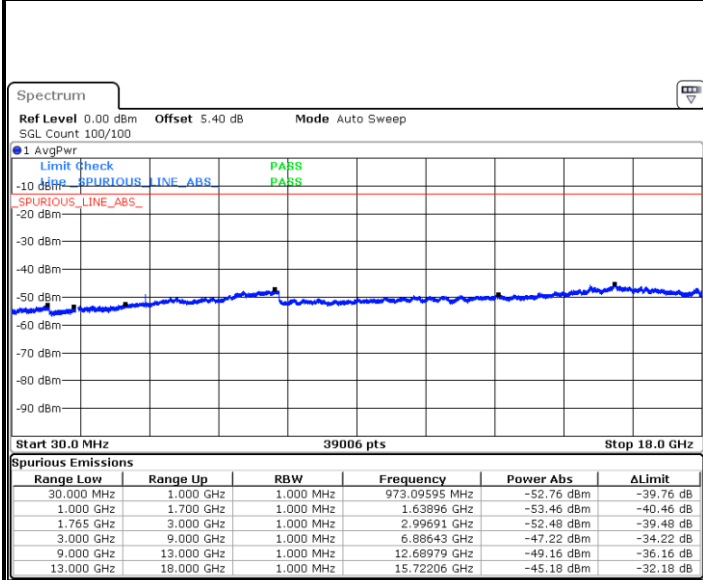

LTE Band 2 / 20MHz

Middle Channel / QPSK

Middle Channel / 16QAM

Date: 1.AUG.2019 03:08:45

Date: 1.AUG.2019 03:08:40

Highest Channel / QPSK

Highest Channel / 16QAM

Date: 1.AUG.2019 03:15:45

Date: 1.AUG.2019 03:16:39

LTE Band 4 / 1.4MHz

Lowest Channel / QPSK

Lowest Channel / 16QAM

Date: 1.AUG.2019 03:27:20

Date: 1.AUG.2019 03:28:15

Middle Channel / QPSK

Middle Channel / 16QAM

Date: 1.AUG.2019 03:29:50

Date: 1.AUG.2019 03:30:45

LTE Band 4 / 1.4MHz

Highest Channel / QPSK

Date: 1.AUG.2019 03:36:50

Highest Channel / 16QAM

Date: 1.AUG.2019 03:37:45

LTE Band 4 / 3MHz