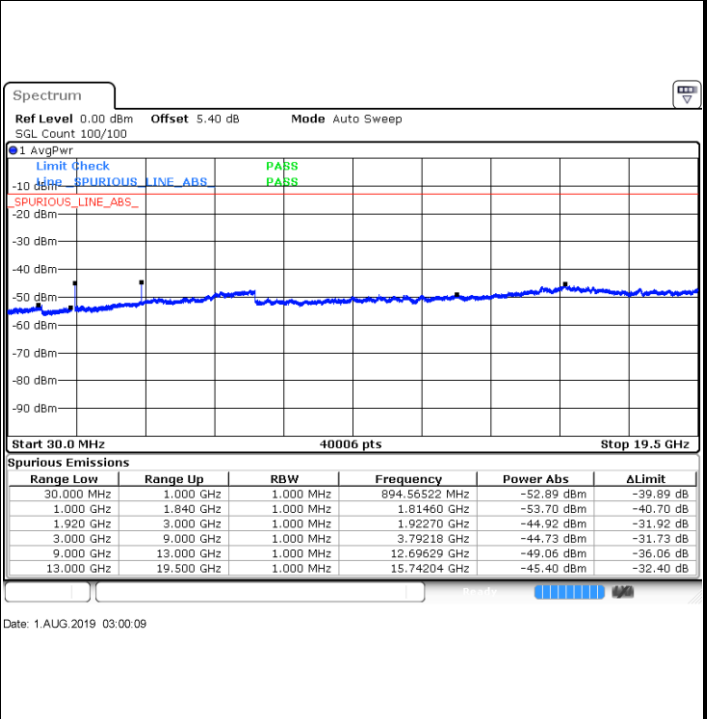

Date: 1.AUG.2019 02:35:58

LTE Band 2 / 15MHz

Lowest Channel / QPSK

Lowest Channel / 16QAM

Date: 1.AUG.2019 02:42:04

Date: 1.AUG.2019 02:42:59

Middle Channel / QPSK

Middle Channel / 16QAM

Date: 1.AUG.2019 02:44:34

Date: 1.AUG.2019 02:53:09

LTE Band 2 / 15MHz

Highest Channel / QPSK

Highest Channel / 16QAM

LTE Band 2 / 20MHz

Lowest Channel / QPSK

Lowest Channel / 16QAM

LTE Band 2 / 20MHz

Middle Channel / QPSK

Middle Channel / 16QAM

Date: 1.AUG.2019 03:08:45

Date: 1.AUG.2019 03:08:40

Highest Channel / QPSK

Highest Channel / 16QAM

Date: 1.AUG.2019 03:15:45

Date: 1.AUG.2019 03:16:39

LTE Band 4 / 1.4MHz

Lowest Channel / QPSK

Lowest Channel / 16QAM

Date: 1.AUG.2019 03:27:20

Date: 1.AUG.2019 03:28:15

Middle Channel / QPSK

Middle Channel / 16QAM