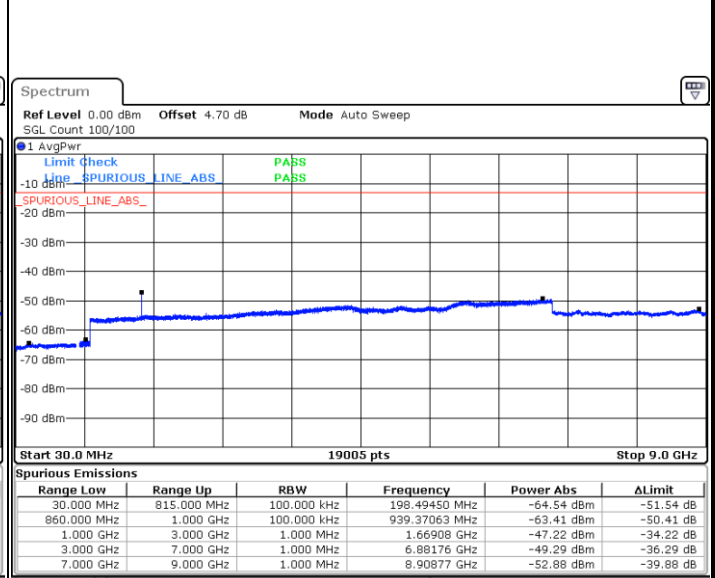

LTE Band 5 / 3MHz

Middle Channel / QPSK

Middle Channel / 16QAM

Date: 5.AUG.2019 16:01:17

Date: 5.AUG.2019 16:02:11

Highest Channel / QPSK

Highest Channel / 16QAM

Date: 5.AUG.2019 16:03:44

Date: 5.AUG.2019 16:04:37

LTE Band 5 / 5MHz

Lowest Channel / QPSK

Date: 5.AUG.2019 16:06:11

Lowest Channel / 16QAM

Date: 5.AUG.2019 16:07:04

Middle Channel / QPSK

Date: 5.AUG.2019 16:08:37

Middle Channel / 16QAM

Date: 5.AUG.2019 16:09:31

LTE Band 5 / 5MHz

Highest Channel / QPSK

Date: 5.AUG.2019 16:11:04

Highest Channel / 16QAM

Date: 5.AUG.2019 16:11:58

LTE Band 5 / 10MHz