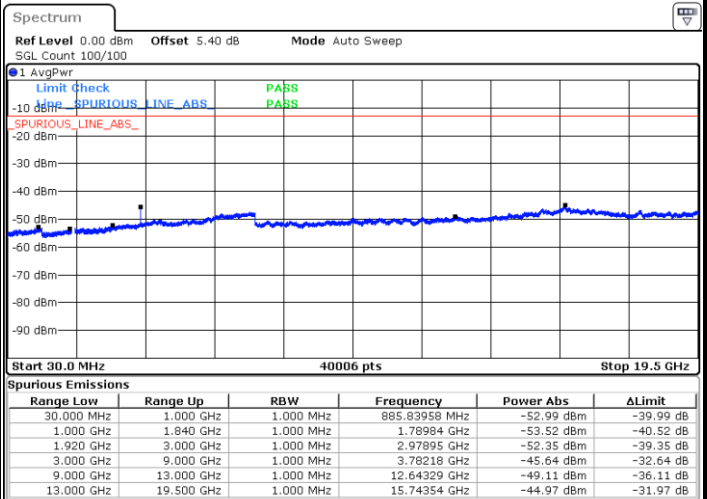

Date: 1.AUG.2019 02:44:34

Date: 1.AUG.2019 02:53:09

LTE Band 2 / 15MHz

Highest Channel / QPSK

Highest Channel / 16QAM

LTE Band 2 / 20MHz

Lowest Channel / QPSK

Lowest Channel / 16QAM

LTE Band 2 / 20MHz

Middle Channel / QPSK

Middle Channel / 16QAM

Date: 1.AUG.2019 03:08:45

Date: 1.AUG.2019 03:08:40

Highest Channel / QPSK

Highest Channel / 16QAM

Date: 1.AUG.2019 03:15:45

Date: 1.AUG.2019 03:16:39

LTE Band 4 / 1.4MHz

Lowest Channel / QPSK

Lowest Channel / 16QAM

Date: 1.AUG.2019 03:27:20

Date: 1.AUG.2019 03:28:15

Middle Channel / QPSK

Middle Channel / 16QAM

Date: 1.AUG.2019 03:29:50

Date: 1.AUG.2019 03:30:45

LTE Band 4 / 1.4MHz

Highest Channel / QPSK

Date: 1.AUG.2019 03:36:50

Highest Channel / 16QAM

Date: 1.AUG.2019 03:37:45

LTE Band 4 / 3MHz