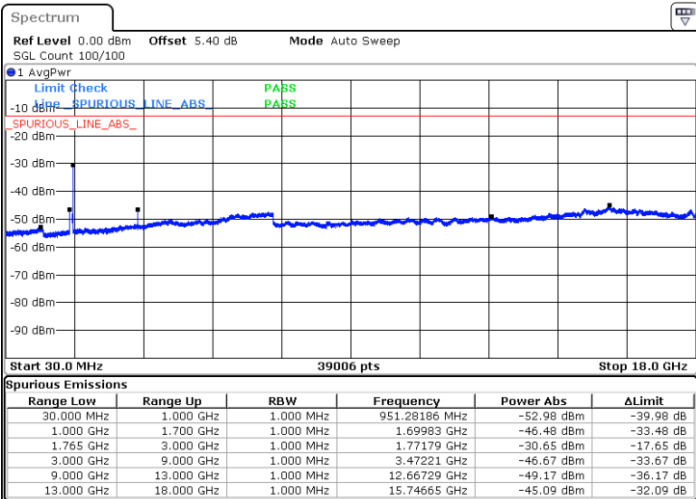

Date: 1.AUG.2019 04:58:50

Date: 1.AUG.2019 04:59:45

LTE Band 4 / 15MHz

Highest Channel / QPSK

Date: 1.AUG.2019 05:05:50

Highest Channel / 16QAM

Date: 1.AUG.2019 05:06:45

LTE Band 4 / 20MHz

Lowest Channel / QPSK

Date: 1.AUG.2019 05:12:51

Lowest Channel / 16QAM

Date: 1.AUG.2019 05:13:45

LTE Band 4 / 20MHz

Middle Channel / QPSK

Middle Channel / 16QAM

Date: 1.AUG.2019 05:15:21

Date: 1.AUG.2019 05:16:15

Highest Channel / QPSK

Highest Channel / 16QAM

Date: 1.AUG.2019 05:22:21

Date: 1.AUG.2019 05:23:16

LTE Band 5 / 1.4MHz

Lowest Channel / QPSK

Lowest Channel / 16QAM