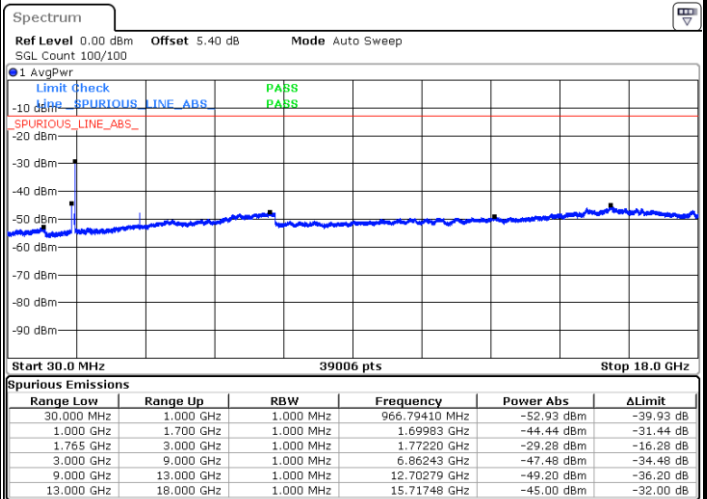

Date: 1.AUG.2019 04:58:50

Date: 1.AUG.2019 04:59:45

LTE Band 4 / 15MHz

Highest Channel / QPSK

Date: 1.AUG.2019 05:05:50

Highest Channel / 16QAM

Date: 1.AUG.2019 05:06:45

LTE Band 4 / 20MHz

Lowest Channel / QPSK

Date: 1.AUG.2019 05:12:51

Lowest Channel / 16QAM

Date: 1.AUG.2019 05:13:45

LTE Band 4 / 20MHz

Middle Channel / QPSK

Middle Channel / 16QAM

Date: 1.AUG.2019 05:15:21

Date: 1.AUG.2019 05:16:15

Highest Channel / QPSK

Highest Channel / 16QAM

Date: 1.AUG.2019 05:22:21

Date: 1.AUG.2019 05:23:16

LTE Band 5 / 1.4MHz

Lowest Channel / QPSK

Lowest Channel / 16QAM