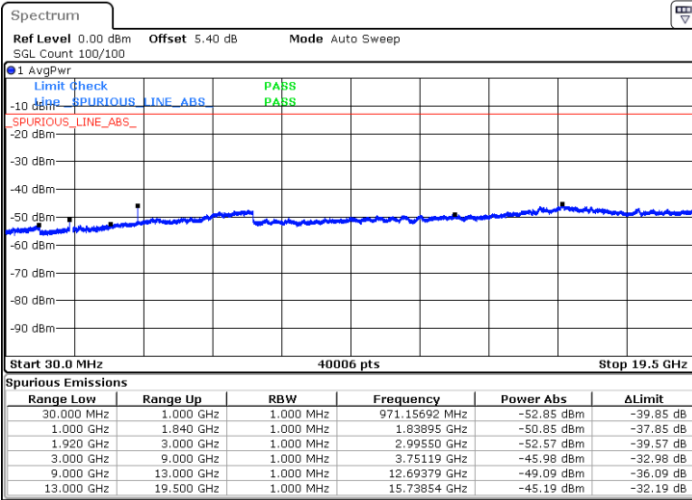

LTE Band 2 / 10MHz

Middle Channel / QPSK

Middle Channel / 16QAM

Date: 1.AUG.2019 02:28:03

Date: 1.AUG.2019 02:28:58

Highest Channel / QPSK

Highest Channel / 16QAM

Date: 1.AUG.2019 02:35:03

Date: 1.AUG.2019 02:35:58

LTE Band 2 / 15MHz

Lowest Channel / QPSK

Lowest Channel / 16QAM

Date: 1.AUG.2019 02:42:04

Date: 1.AUG.2019 02:42:59

Middle Channel / QPSK

Middle Channel / 16QAM

Date: 1.AUG.2019 02:44:34

Date: 1.AUG.2019 02:53:09

LTE Band 2 / 15MHz

Highest Channel / QPSK

Highest Channel / 16QAM

LTE Band 2 / 20MHz

Lowest Channel / QPSK

Lowest Channel / 16QAM