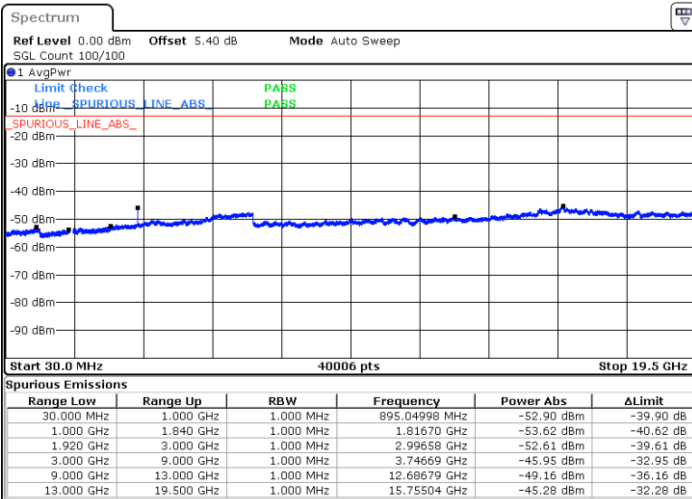

Date: 1.AUG.2019 02:35:58

LTE Band 2 / 15MHz

Lowest Channel / QPSK

Lowest Channel / 16QAM

Date: 1.AUG.2019 02:42:04

Date: 1.AUG.2019 02:42:59

Middle Channel / QPSK

Middle Channel / 16QAM

Date: 1.AUG.2019 02:44:34

Date: 1.AUG.2019 02:53:09

LTE Band 2 / 15MHz

Highest Channel / QPSK

Highest Channel / 16QAM

LTE Band 2 / 20MHz

Lowest Channel / QPSK

Lowest Channel / 16QAM