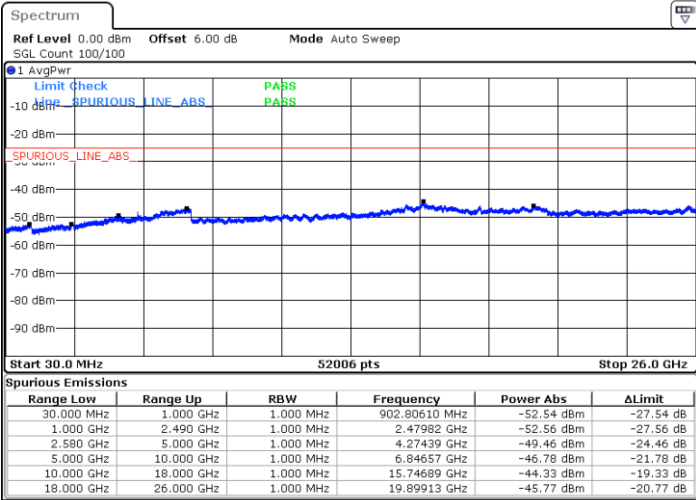

Lowest Channel / QPSK

Date: 5.AUG.2019 16:13:31

Lowest Channel / 16QAM

Date: 5.AUG.2019 16:14:24

LTE Band 5 / 10MHz

Middle Channel / QPSK

Date: 5.AUG.2019 16:15:58

Middle Channel / 16QAM

Date: 5.AUG.2019 16:16:51

Highest Channel / QPSK

Date: 5.AUG.2019 16:18:24

Highest Channel / 16QAM

Date: 5.AUG.2019 16:19:18

LTE Band 7 / 5MHz

Lowest Channel / QPSK

Lowest Channel / 16QAM

Date: 8 AUG.2019 07:43:33

Date: 8 AUG.2019 07:44:27

Middle Channel / QPSK

Middle Channel / 16QAM

Date: 8 AUG.2019 07:46:15

Date: 8 AUG.2019 07:45:21

LTE Band 7 / 5MHz

Highest Channel / QPSK

Date: 8 AUG.2019 07:47:09

Highest Channel / 16QAM

Date: 8 AUG.2019 07:48:03

LTE Band 7 / 10MHz

Lowest Channel / QPSK

Date: 8 AUG.2019 08:00:04

Lowest Channel / 16QAM

Date: 8 AUG.2019 08:00:58