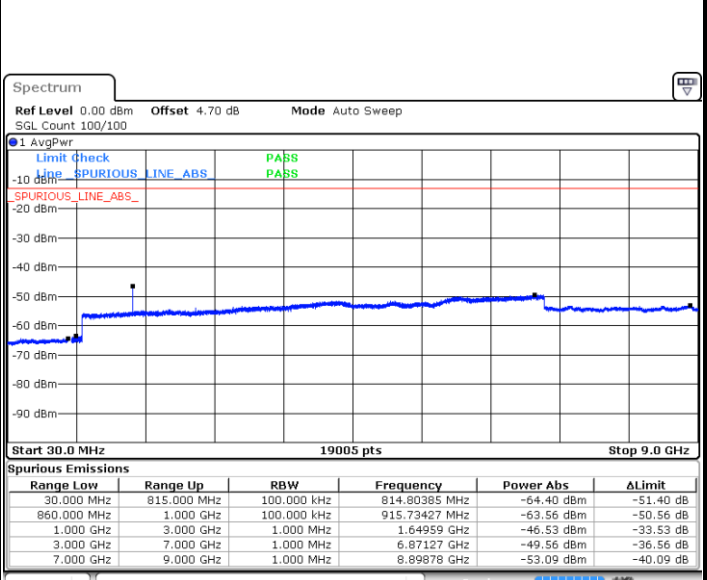

Date: 5.AUG.2019 16:04:37

LTE Band 5 / 5MHz

Lowest Channel / QPSK

Date: 5.AUG.2019 16:06:11

Lowest Channel / 16QAM

Date: 5.AUG.2019 16:07:04

Middle Channel / QPSK

Date: 5.AUG.2019 16:08:37

Middle Channel / 16QAM

Date: 5.AUG.2019 16:09:31

LTE Band 5 / 5MHz

Highest Channel / QPSK

Date: 5.AUG.2019 16:11:04

Highest Channel / 16QAM

Date: 5.AUG.2019 16:11:58

LTE Band 5 / 10MHz

Lowest Channel / QPSK

Date: 5.AUG.2019 16:13:31

Lowest Channel / 16QAM

Date: 5.AUG.2019 16:14:24

LTE Band 5 / 10MHz

Middle Channel / QPSK

Date: 5.AUG.2019 16:15:58

Middle Channel / 16QAM

Date: 5.AUG.2019 16:16:51

Highest Channel / QPSK

Date: 5.AUG.2019 16:18:24

Highest Channel / 16QAM

Date: 5.AUG.2019 16:19:18

LTE Band 7 / 5MHz

Lowest Channel / QPSK

Lowest Channel / 16QAM