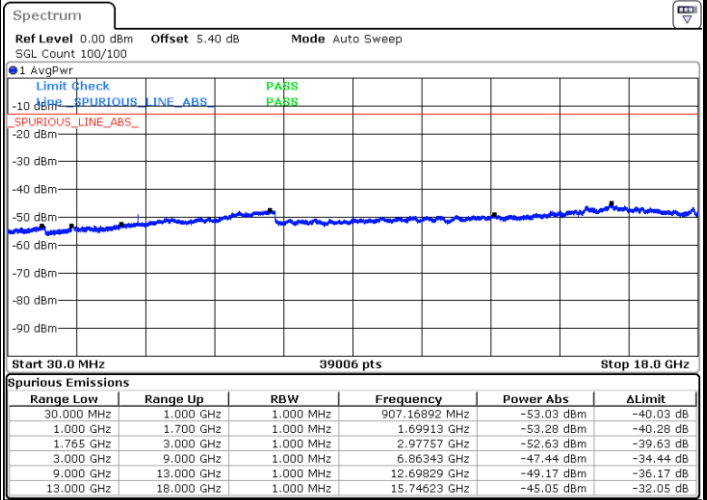

Date: 1.AUG.2019 03:47:15

Highest Channel / QPSK

Date: 1.AUG.2019 03:53:20

Highest Channel / 16QAM

Date: 1.AUG.2019 03:54:15

LTE Band 4 / 5MHz

Lowest Channel / QPSK

Lowest Channel / 16QAM

Date: 1.AUG.2019 04:00:21

Date: 1.AUG.2019 04:01:15

Middle Channel / QPSK

Middle Channel / 16QAM

Date: 1.AUG.2019 04:02:50

Date: 1.AUG.2019 04:03:45

LTE Band 4 / 5MHz

Highest Channel / QPSK