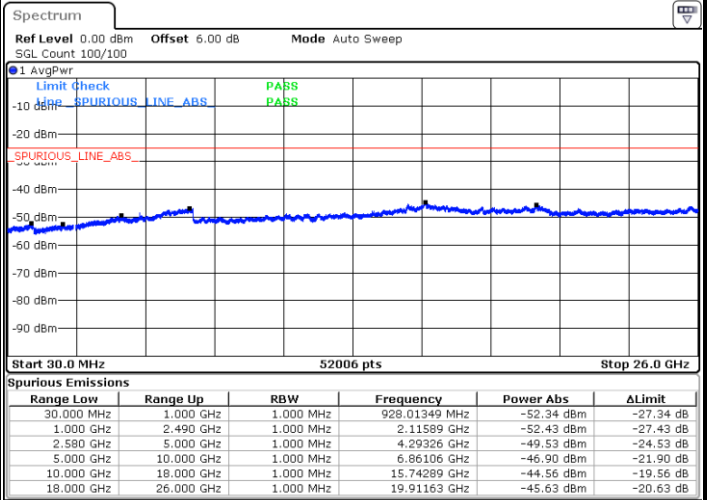

Lowest Channel / QPSK

Date: 5.AUG.2019 16:13:31

Lowest Channel / 16QAM

Date: 5.AUG.2019 16:14:24

LTE Band 5 / 10MHz

Middle Channel / QPSK

Date: 5.AUG.2019 16:15:58

Middle Channel / 16QAM

Date: 5.AUG.2019 16:16:51

Highest Channel / QPSK

Date: 5.AUG.2019 16:18:24

Highest Channel / 16QAM

Date: 5.AUG.2019 16:19:18

LTE Band 7 / 5MHz

Lowest Channel / QPSK

Lowest Channel / 16QAM

Date: 8 AUG.2019 07:43:33

Date: 8 AUG.2019 07:44:27

Middle Channel / QPSK

Middle Channel / 16QAM

Date: 8 AUG.2019 07:46:15

Date: 8 AUG.2019 07:45:21

LTE Band 7 / 5MHz

Highest Channel / QPSK