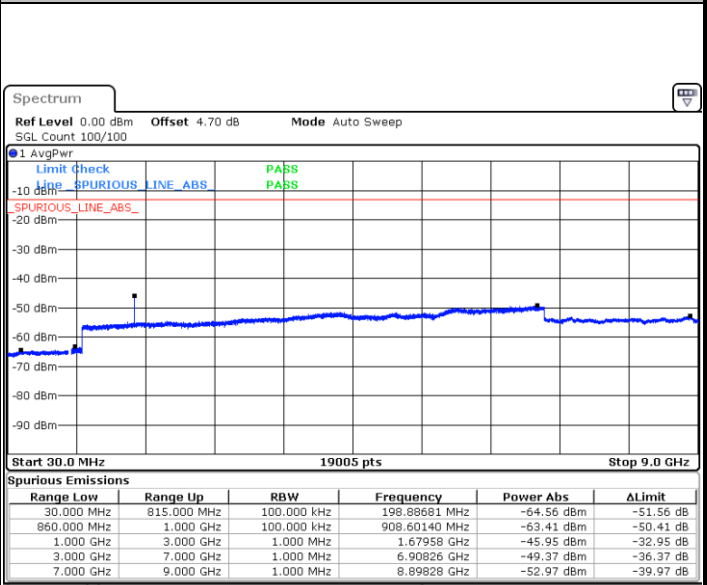

Middle Channel / 16QAM

Date: 5.AUG.2019 16:09:31

LTE Band 5 / 5MHz

Highest Channel / QPSK

Date: 5.AUG.2019 16:11:04

Highest Channel / 16QAM

Date: 5.AUG.2019 16:11:58

LTE Band 5 / 10MHz

Lowest Channel / QPSK

Date: 5.AUG.2019 16:13:31

Lowest Channel / 16QAM

Date: 5.AUG.2019 16:14:24

LTE Band 5 / 10MHz

Middle Channel / QPSK

Date: 5.AUG.2019 16:15:58

Middle Channel / 16QAM

Date: 5.AUG.2019 16:16:51

Highest Channel / QPSK

Date: 5.AUG.2019 16:18:24

Highest Channel / 16QAM

Date: 5.AUG.2019 16:19:18

LTE Band 7 / 5MHz

Lowest Channel / QPSK

Lowest Channel / 16QAM