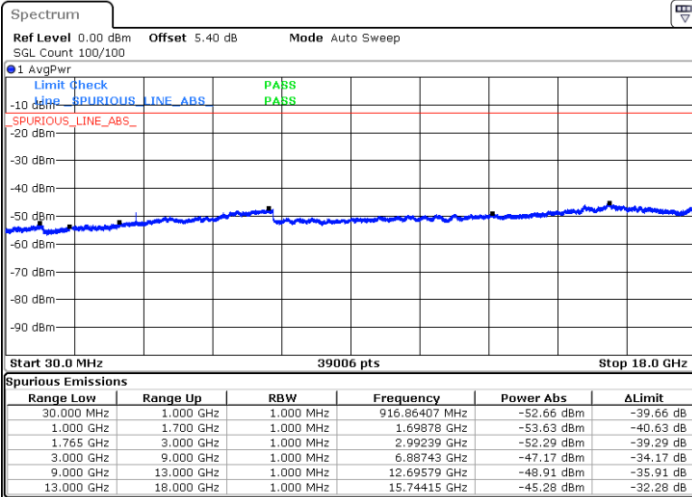

Date: 1.AUG.2019 02:44:34

Date: 1.AUG.2019 02:53:09

LTE Band 2 / 15MHz

Highest Channel / QPSK

Highest Channel / 16QAM

LTE Band 2 / 20MHz

Lowest Channel / QPSK

Lowest Channel / 16QAM

LTE Band 2 / 20MHz

Middle Channel / QPSK

Middle Channel / 16QAM

Date: 1.AUG.2019 03:08:45

Date: 1.AUG.2019 03:08:40

Highest Channel / QPSK

Highest Channel / 16QAM

Date: 1.AUG.2019 03:15:45

Date: 1.AUG.2019 03:16:39

LTE Band 4 / 1.4MHz

Lowest Channel / QPSK

Lowest Channel / 16QAM

Date: 1.AUG.2019 03:27:20

Date: 1.AUG.2019 03:28:15

Middle Channel / QPSK

Middle Channel / 16QAM