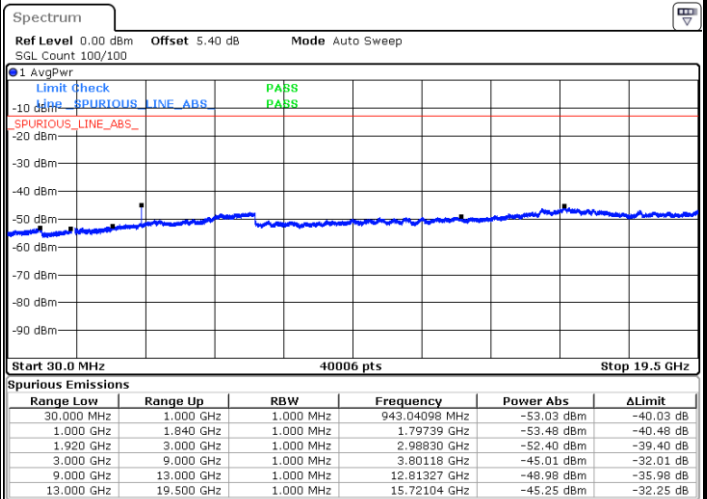

LTE Band 2 / 10MHz

Middle Channel / QPSK

Middle Channel / 16QAM

Date: 1.AUG.2019 02:28:03

Date: 1.AUG.2019 02:28:58

Highest Channel / QPSK

Highest Channel / 16QAM

Date: 1.AUG.2019 02:35:03

Date: 1.AUG.2019 02:35:58

LTE Band 2 / 15MHz

Lowest Channel / QPSK

Lowest Channel / 16QAM

Date: 1.AUG.2019 02:42:04

Date: 1.AUG.2019 02:42:59

Middle Channel / QPSK

Middle Channel / 16QAM

Date: 1.AUG.2019 02:44:34

Date: 1.AUG.2019 02:53:09

LTE Band 2 / 15MHz

Highest Channel / QPSK

Highest Channel / 16QAM

LTE Band 2 / 20MHz

Lowest Channel / QPSK

Lowest Channel / 16QAM