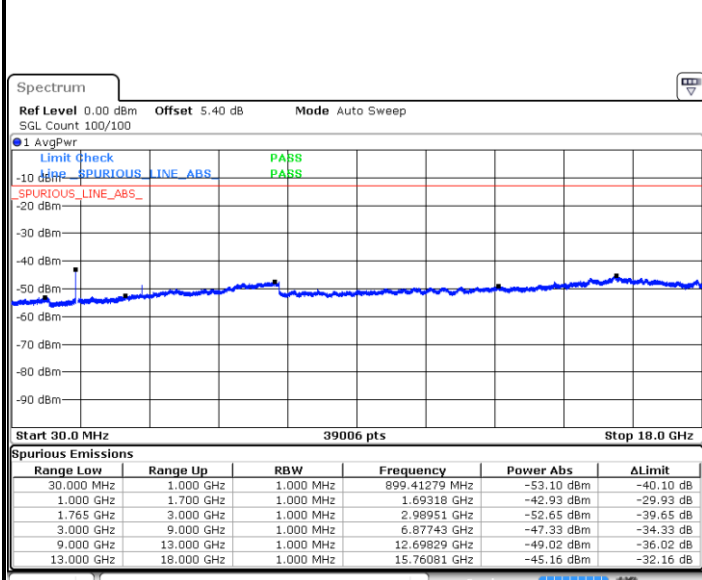

Date: 1.AUG.2019 04:00:21

Date: 1.AUG.2019 04:01:15

Middle Channel / QPSK

Middle Channel / 16QAM

Date: 1.AUG.2019 04:02:50

Date: 1.AUG.2019 04:03:45

LTE Band 4 / 5MHz

Highest Channel / QPSK

Date: 1.AUG.2019 04:09:50

Highest Channel / 16QAM

Date: 1.AUG.2019 04:10:45

LTE Band 4 / 10MHz

Lowest Channel / QPSK

Date: 1.AUG.2019 04:39:50

Lowest Channel / 16QAM

Date: 1.AUG.2019 04:40:45

LTE Band 4 / 10MHz

Middle Channel / QPSK

Middle Channel / 16QAM

Date: 1.AUG.2019 04:42:20

Date: 1.AUG.2019 04:43:15

Highest Channel / QPSK

Highest Channel / 16QAM

Date: 1.AUG.2019 04:49:20