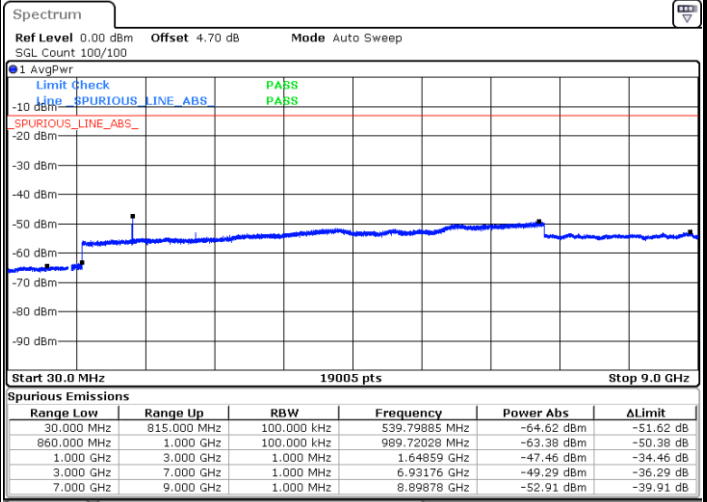

Lowest Channel / QPSK

Date: 1.AUG.2019 05:12:51

Lowest Channel / 16QAM

Date: 1.AUG.2019 05:13:45

LTE Band 4 / 20MHz

Middle Channel / QPSK

Middle Channel / 16QAM

Date: 1.AUG.2019 05:15:21

Date: 1.AUG.2019 05:16:15

Highest Channel / QPSK

Highest Channel / 16QAM

Date: 1.AUG.2019 05:22:21

Date: 1.AUG.2019 05:23:16

LTE Band 5 / 1.4MHz

Lowest Channel / QPSK

Lowest Channel / 16QAM

Date: 5.AUG.2019 15:51:30

Date: 5.AUG.2019 15:52:24

Middle Channel / QPSK

Middle Channel / 16QAM

Date: 5.AUG.2019 15:53:57

Date: 5.AUG.2019 15:54:51

LTE Band 5 / 1.4MHz

Highest Channel / QPSK

Highest Channel / 16QAM

Date: 5 AUG.2019 15:56:24

Date: 5 AUG.2019 15:57:18

LTE Band 5 / 3MHz

Lowest Channel / QPSK

Lowest Channel / 16QAM

Date: 5 AUG.2019 15:58:51

Date: 5 AUG.2019 15:58:44