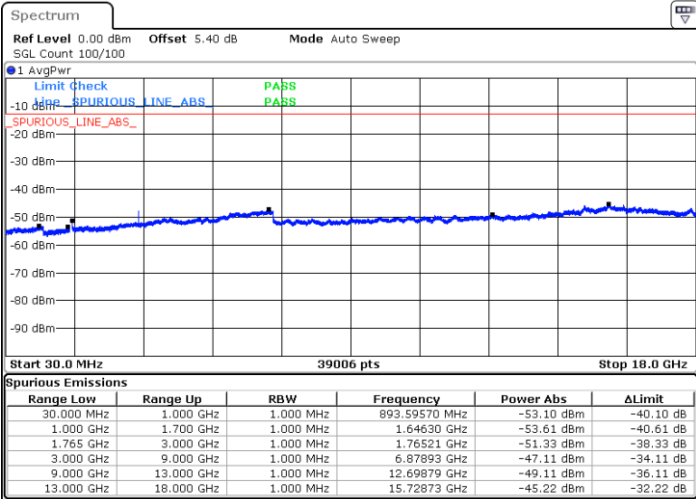

Date: 1.AUG.2019 04:09:50

Highest Channel / 16QAM

Date: 1.AUG.2019 04:10:45

LTE Band 4 / 10MHz

Lowest Channel / QPSK

Date: 1.AUG.2019 04:39:50

Lowest Channel / 16QAM

Date: 1.AUG.2019 04:40:45

LTE Band 4 / 10MHz

Middle Channel / QPSK

Middle Channel / 16QAM

Date: 1.AUG.2019 04:42:20

Date: 1.AUG.2019 04:43:15

Highest Channel / QPSK

Highest Channel / 16QAM

Date: 1.AUG.2019 04:49:20

Date: 1.AUG.2019 04:50:15

LTE Band 4 / 15MHz

Lowest Channel / QPSK

Lowest Channel / 16QAM

Date: 1.AUG.2019 04:56:20

Date: 1.AUG.2019 04:57:15

Middle Channel / QPSK

Middle Channel / 16QAM