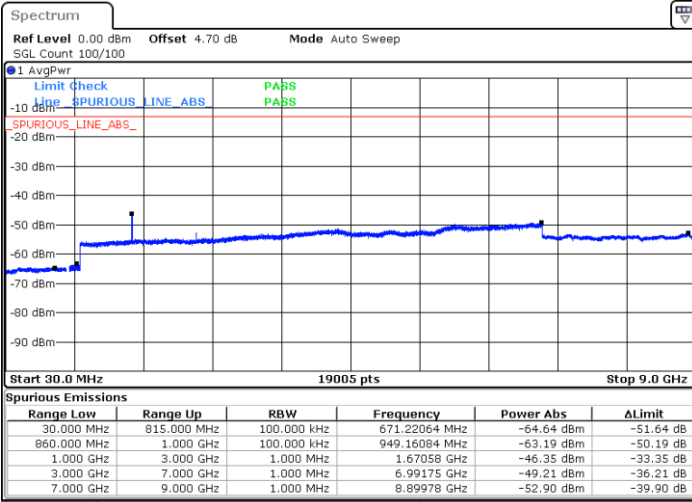

Date: 5.AUG.2019 15:51:30

Date: 5.AUG.2019 15:52:24

Middle Channel / QPSK

Middle Channel / 16QAM

Date: 5.AUG.2019 15:53:57

Date: 5.AUG.2019 15:54:51

LTE Band 5 / 1.4MHz

Highest Channel / QPSK

Highest Channel / 16QAM

Date: 5 AUG.2019 15:56:24

Date: 5 AUG.2019 15:57:18

LTE Band 5 / 3MHz

Lowest Channel / QPSK

Lowest Channel / 16QAM

Date: 5 AUG.2019 15:58:51

Date: 5 AUG.2019 15:58:44

LTE Band 5 / 3MHz

Middle Channel / QPSK

Middle Channel / 16QAM

Date: 5.AUG.2019 16:01:17

Date: 5.AUG.2019 16:02:11

Highest Channel / QPSK

Highest Channel / 16QAM

Date: 5.AUG.2019 16:03:44