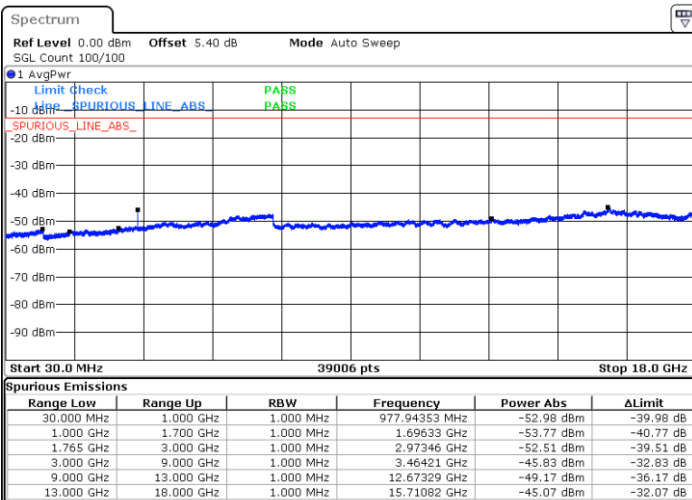

LTE Band 2 / 20MHz

Middle Channel / QPSK

Middle Channel / 16QAM

Date: 1.AUG.2019 03:08:45

Date: 1.AUG.2019 03:08:40

Highest Channel / QPSK

Highest Channel / 16QAM

Date: 1.AUG.2019 03:15:45

Date: 1.AUG.2019 03:16:39

LTE Band 4 / 1.4MHz

Lowest Channel / QPSK

Lowest Channel / 16QAM

Date: 1.AUG.2019 03:27:20

Date: 1.AUG.2019 03:28:15

Middle Channel / QPSK

Middle Channel / 16QAM

Date: 1.AUG.2019 03:29:50

Date: 1.AUG.2019 03:30:45

LTE Band 4 / 1.4MHz

Highest Channel / QPSK

Date: 1.AUG.2019 03:36:50

Highest Channel / 16QAM

Date: 1.AUG.2019 03:37:45

LTE Band 4 / 3MHz