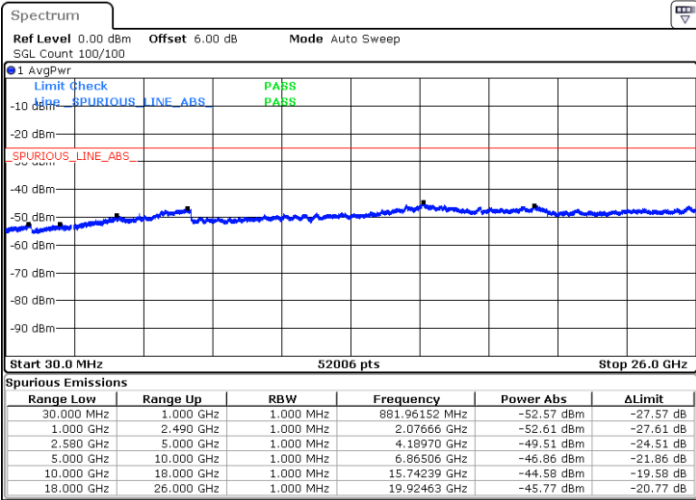

Date: 5.AUG.2019 16:16:51

Highest Channel / QPSK

Date: 5.AUG.2019 16:18:24

Highest Channel / 16QAM

Date: 5.AUG.2019 16:19:18

LTE Band 7 / 5MHz

Lowest Channel / QPSK

Lowest Channel / 16QAM

Date: 8 AUG.2019 07:43:33

Date: 8 AUG.2019 07:44:27

Middle Channel / QPSK

Middle Channel / 16QAM

Date: 8 AUG.2019 07:46:15

Date: 8 AUG.2019 07:45:21

LTE Band 7 / 5MHz

Highest Channel / QPSK

Date: 8 AUG.2019 07:47:09

Highest Channel / 16QAM

Date: 8 AUG.2019 07:48:03

LTE Band 7 / 10MHz

Lowest Channel / QPSK

Date: 8 AUG.2019 08:00:04

Lowest Channel / 16QAM

Date: 8 AUG.2019 08:00:58

LTE Band 7 / 10MHz

Middle Channel / QPSK

Middle Channel / 16QAM

Date: 8 AUG.2019 08:02:46

Date: 8 AUG.2019 08:01:52

Highest Channel / QPSK

Highest Channel / 16QAM

Date: 8 AUG.2019 08:03:39