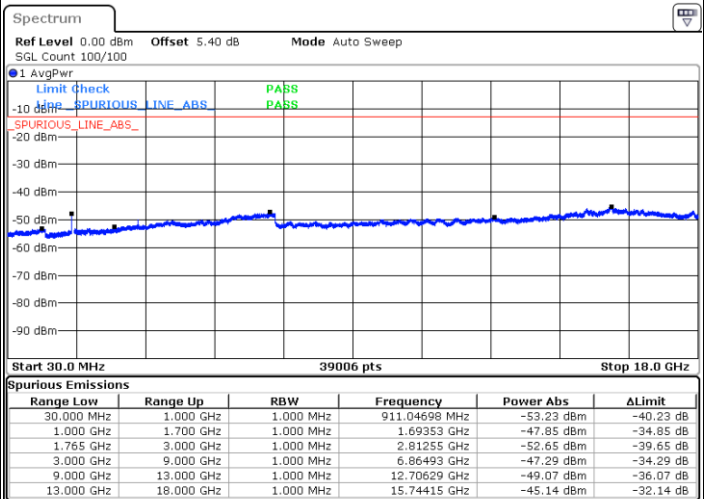

Date: 1.AUG.2019 04:50:15

LTE Band 4 / 15MHz

Lowest Channel / QPSK

Lowest Channel / 16QAM

Date: 1.AUG.2019 04:56:20

Date: 1.AUG.2019 04:57:15

Middle Channel / QPSK

Middle Channel / 16QAM

Date: 1.AUG.2019 04:58:50

Date: 1.AUG.2019 04:59:45

LTE Band 4 / 15MHz

Highest Channel / QPSK

Date: 1.AUG.2019 05:05:50

Highest Channel / 16QAM

Date: 1.AUG.2019 05:06:45

LTE Band 4 / 20MHz

Lowest Channel / QPSK

Date: 1.AUG.2019 05:12:51

Lowest Channel / 16QAM

Date: 1.AUG.2019 05:13:45

LTE Band 4 / 20MHz

Middle Channel / QPSK

Middle Channel / 16QAM

Date: 1.AUG.2019 05:15:21

Date: 1.AUG.2019 05:16:15

Highest Channel / QPSK

Highest Channel / 16QAM

Date: 1.AUG.2019 05:22:21

Date: 1.AUG.2019 05:23:16

LTE Band 5 / 1.4MHz

Lowest Channel / QPSK

Lowest Channel / 16QAM