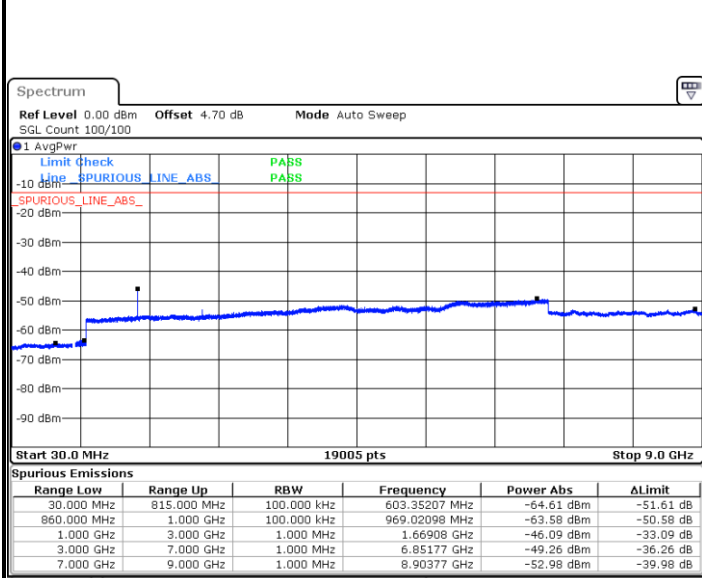

Highest Channel / 16QAM

Date: 5 AUG.2019 15:56:24

Date: 5 AUG.2019 15:57:18

LTE Band 5 / 3MHz

Lowest Channel / QPSK

Lowest Channel / 16QAM

Date: 5 AUG.2019 15:58:51

Date: 5 AUG.2019 15:58:44

LTE Band 5 / 3MHz

Middle Channel / QPSK

Middle Channel / 16QAM

Date: 5.AUG.2019 16:01:17

Date: 5.AUG.2019 16:02:11

Highest Channel / QPSK

Highest Channel / 16QAM

Date: 5.AUG.2019 16:03:44

Date: 5.AUG.2019 16:04:37

LTE Band 5 / 5MHz

Lowest Channel / QPSK

Date: 5.AUG.2019 16:06:11

Lowest Channel / 16QAM

Date: 5.AUG.2019 16:07:04

Middle Channel / QPSK

Date: 5.AUG.2019 16:08:37

Middle Channel / 16QAM

Date: 5.AUG.2019 16:09:31

LTE Band 5 / 5MHz

Highest Channel / QPSK

Date: 5.AUG.2019 16:11:04

Highest Channel / 16QAM

Date: 5.AUG.2019 16:11:58

LTE Band 5 / 10MHz