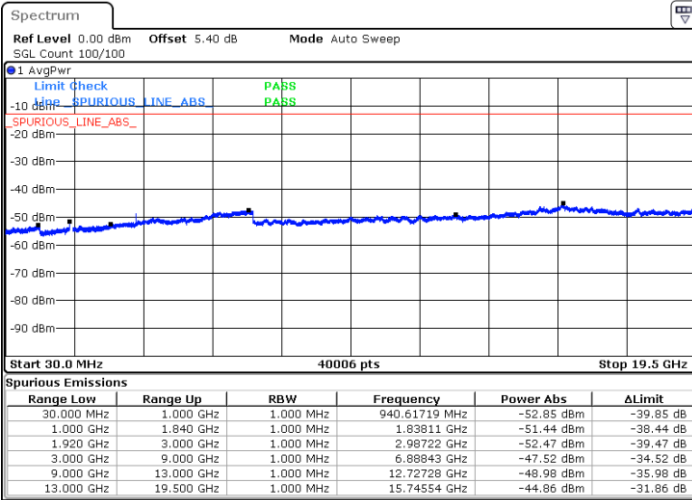

LTE Band 2 / 10MHz

Middle Channel / QPSK

Middle Channel / 16QAM

Date: 1.AUG.2019 02:28:03

Date: 1.AUG.2019 02:28:58

Highest Channel / QPSK

Highest Channel / 16QAM

Date: 1.AUG.2019 02:35:03

Date: 1.AUG.2019 02:35:58

LTE Band 2 / 15MHz

Lowest Channel / QPSK

Lowest Channel / 16QAM

Date: 1.AUG.2019 02:42:04

Date: 1.AUG.2019 02:42:59

Middle Channel / QPSK

Middle Channel / 16QAM

Date: 1.AUG.2019 02:44:34

Date: 1.AUG.2019 02:53:09

LTE Band 2 / 15MHz

Highest Channel / QPSK

Highest Channel / 16QAM

LTE Band 2 / 20MHz

Lowest Channel / QPSK

Lowest Channel / 16QAM