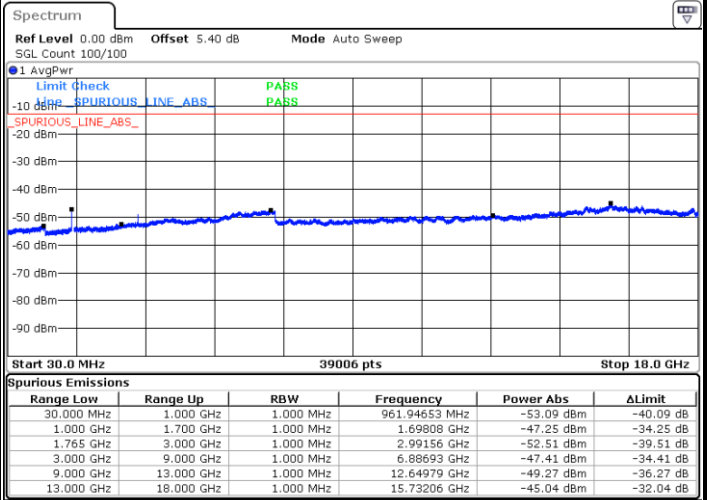

Date: 1.AUG.2019 04:09:50

Highest Channel / 16QAM

Date: 1.AUG.2019 04:10:45

LTE Band 4 / 10MHz

Lowest Channel / QPSK

Date: 1.AUG.2019 04:39:50

Lowest Channel / 16QAM

Date: 1.AUG.2019 04:40:45

LTE Band 4 / 10MHz

Middle Channel / QPSK

Middle Channel / 16QAM

Date: 1.AUG.2019 04:42:20

Date: 1.AUG.2019 04:43:15

Highest Channel / QPSK

Highest Channel / 16QAM

Date: 1.AUG.2019 04:49:20

Date: 1.AUG.2019 04:50:15

LTE Band 4 / 15MHz

Lowest Channel / QPSK

Lowest Channel / 16QAM

Date: 1.AUG.2019 04:56:20

Date: 1.AUG.2019 04:57:15

Middle Channel / QPSK

Middle Channel / 16QAM