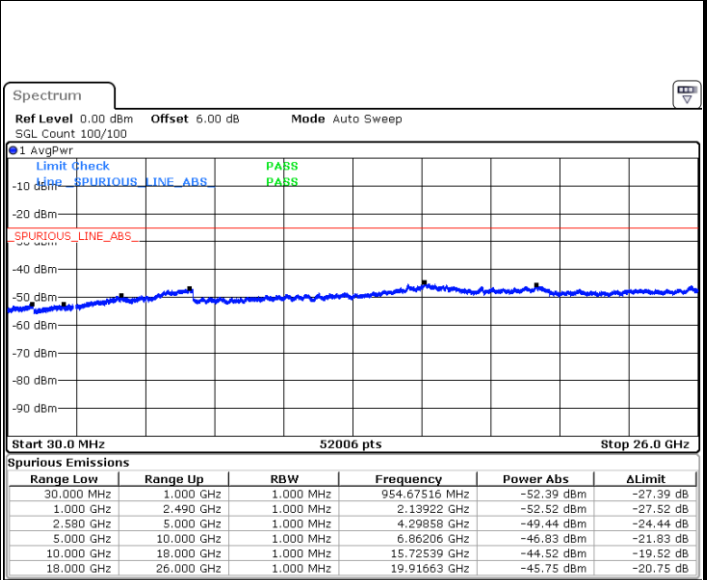

Date: 5.AUG.2019 16:16:51

Highest Channel / QPSK

Date: 5.AUG.2019 16:18:24

Highest Channel / 16QAM

Date: 5.AUG.2019 16:19:18

LTE Band 7 / 5MHz

Lowest Channel / QPSK

Lowest Channel / 16QAM

Date: 8 AUG.2019 07:43:33

Date: 8 AUG.2019 07:44:27

Middle Channel / QPSK

Middle Channel / 16QAM

Date: 8 AUG.2019 07:46:15

Date: 8 AUG.2019 07:45:21

LTE Band 7 / 5MHz

Highest Channel / QPSK

Date: 8 AUG.2019 07:47:09

Highest Channel / 16QAM

Date: 8 AUG.2019 07:48:03

LTE Band 7 / 10MHz

Lowest Channel / QPSK

Date: 8 AUG.2019 08:00:04

Lowest Channel / 16QAM

Date: 8 AUG.2019 08:00:58

LTE Band 7 / 10MHz

Middle Channel / QPSK

Middle Channel / 16QAM

Date: 8 AUG.2019 08:02:46

Date: 8 AUG.2019 08:01:52

Highest Channel / QPSK

Highest Channel / 16QAM

Date: 8 AUG.2019 08:03:39