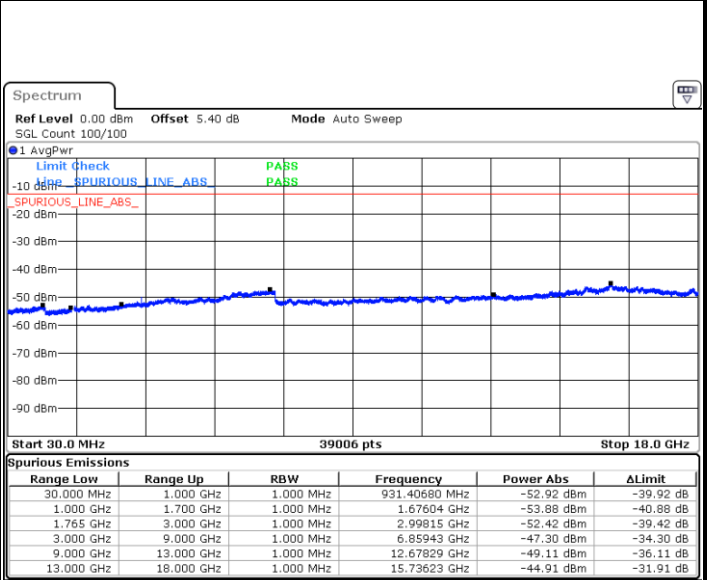

Date: 1.AUG.2019 03:47:15

Highest Channel / QPSK

Date: 1.AUG.2019 03:53:20

Highest Channel / 16QAM

Date: 1.AUG.2019 03:54:15

LTE Band 4 / 5MHz

Lowest Channel / QPSK

Lowest Channel / 16QAM

Date: 1.AUG.2019 04:00:21

Date: 1.AUG.2019 04:01:15

Middle Channel / QPSK

Middle Channel / 16QAM

Date: 1.AUG.2019 04:02:50

Date: 1.AUG.2019 04:03:45

LTE Band 4 / 5MHz

Highest Channel / QPSK

Date: 1.AUG.2019 04:09:50

Highest Channel / 16QAM

Date: 1.AUG.2019 04:10:45

LTE Band 4 / 10MHz

Lowest Channel / QPSK

Date: 1.AUG.2019 04:39:50

Lowest Channel / 16QAM

Date: 1.AUG.2019 04:40:45

LTE Band 4 / 10MHz

Middle Channel / QPSK

Middle Channel / 16QAM

Date: 1.AUG.2019 04:42:20

Date: 1.AUG.2019 04:43:15

Highest Channel / QPSK

Highest Channel / 16QAM

Date: 1.AUG.2019 04:49:20