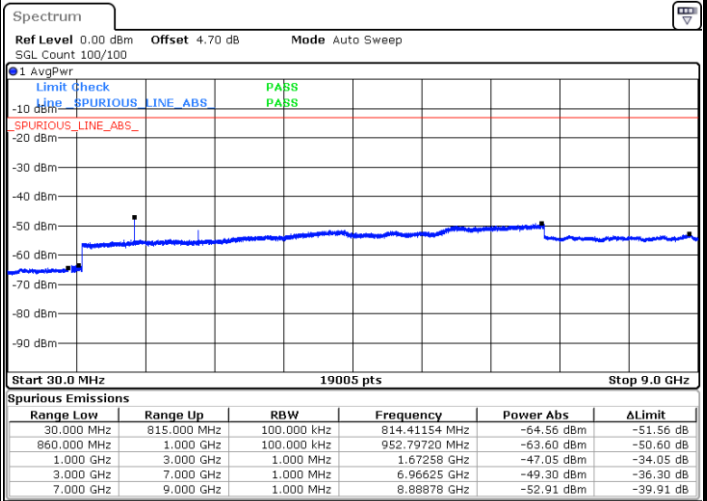

Date: 1.AUG.2019 05:16:15

Highest Channel / QPSK

Highest Channel / 16QAM

Date: 1.AUG.2019 05:22:21

Date: 1.AUG.2019 05:23:16

LTE Band 5 / 1.4MHz

Lowest Channel / QPSK

Lowest Channel / 16QAM

Date: 5.AUG.2019 15:51:30

Date: 5.AUG.2019 15:52:24

Middle Channel / QPSK

Middle Channel / 16QAM

Date: 5.AUG.2019 15:53:57

Date: 5.AUG.2019 15:54:51

LTE Band 5 / 1.4MHz

Highest Channel / QPSK