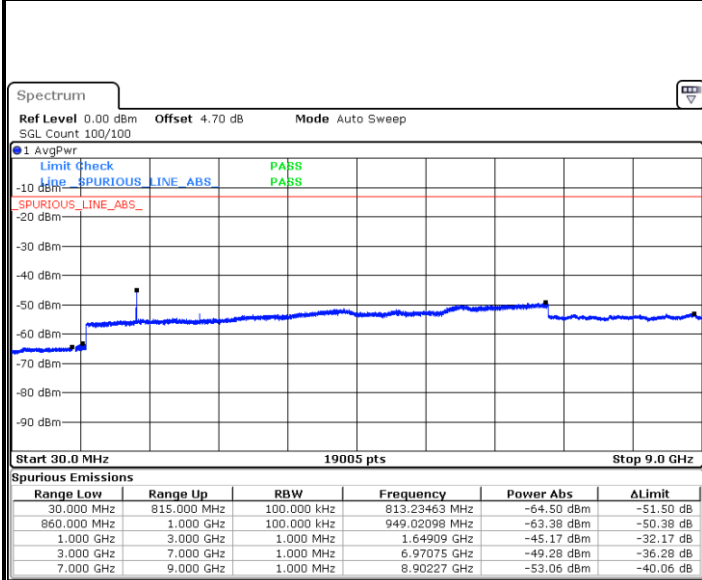

Highest Channel / 16QAM

Date: 5 AUG.2019 15:56:24

Date: 5 AUG.2019 15:57:18

LTE Band 5 / 3MHz

Lowest Channel / QPSK

Lowest Channel / 16QAM

Date: 5 AUG.2019 15:58:51

Date: 5 AUG.2019 15:58:44

LTE Band 5 / 3MHz

Middle Channel / QPSK

Middle Channel / 16QAM

Date: 5.AUG.2019 16:01:17

Date: 5.AUG.2019 16:02:11

Highest Channel / QPSK

Highest Channel / 16QAM

Date: 5.AUG.2019 16:03:44

Date: 5.AUG.2019 16:04:37

LTE Band 5 / 5MHz

Lowest Channel / QPSK

Date: 5.AUG.2019 16:06:11

Lowest Channel / 16QAM

Date: 5.AUG.2019 16:07:04

Middle Channel / QPSK

Date: 5.AUG.2019 16:08:37