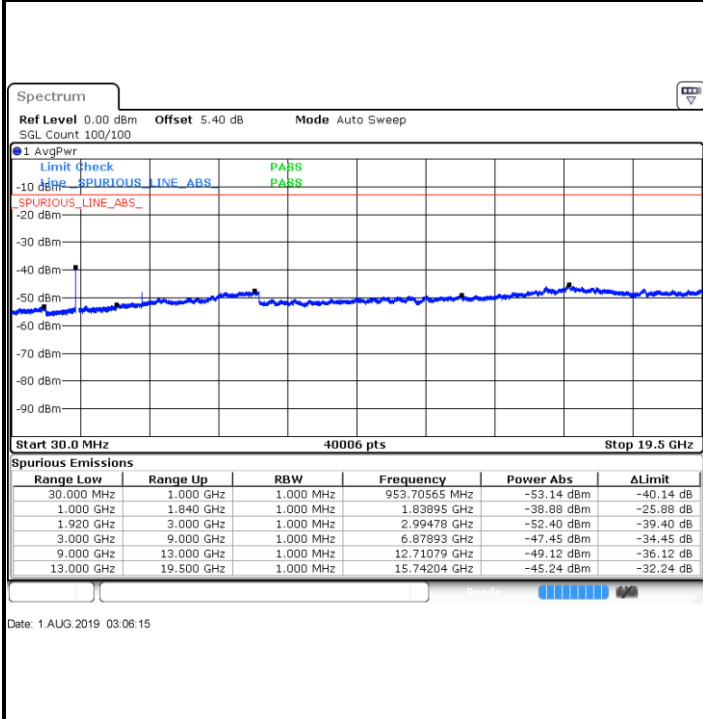

Date: 1.AUG.2019 02:35:58

LTE Band 2 / 15MHz

Lowest Channel / QPSK

Lowest Channel / 16QAM

Date: 1.AUG.2019 02:42:04

Date: 1.AUG.2019 02:42:59

Middle Channel / QPSK

Middle Channel / 16QAM

Date: 1.AUG.2019 02:44:34

Date: 1.AUG.2019 02:53:09

LTE Band 2 / 15MHz

Highest Channel / QPSK

Highest Channel / 16QAM

LTE Band 2 / 20MHz

Lowest Channel / QPSK

Lowest Channel / 16QAM

LTE Band 2 / 20MHz

Middle Channel / QPSK

Middle Channel / 16QAM

Date: 1.AUG.2019 03:08:45

Date: 1.AUG.2019 03:08:40

Highest Channel / QPSK

Highest Channel / 16QAM

Date: 1.AUG.2019 03:15:45

Date: 1.AUG.2019 03:16:39

LTE Band 4 / 1.4MHz

Lowest Channel / QPSK

Lowest Channel / 16QAM

Date: 1.AUG.2019 03:27:20

Date: 1.AUG.2019 03:28:15

Middle Channel / QPSK

Middle Channel / 16QAM