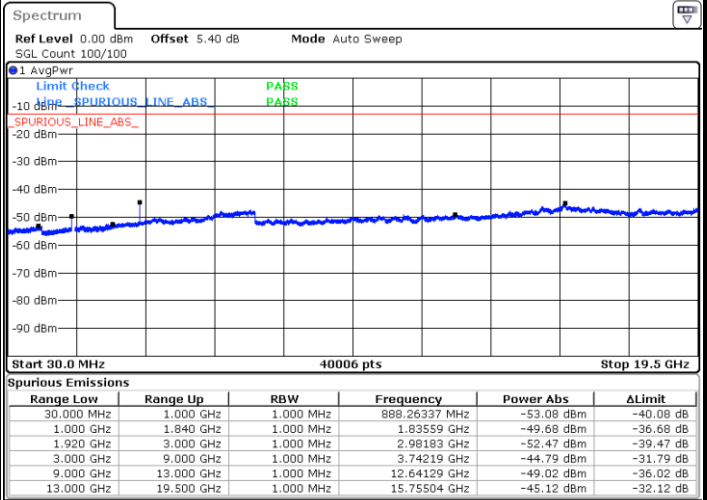

Date: 1.AUG.2019 02:35:58

LTE Band 2 / 15MHz

Lowest Channel / QPSK

Lowest Channel / 16QAM

Date: 1.AUG.2019 02:42:04

Date: 1.AUG.2019 02:42:59

Middle Channel / QPSK

Middle Channel / 16QAM

Date: 1.AUG.2019 02:44:34

Date: 1.AUG.2019 02:53:09

LTE Band 2 / 15MHz

Highest Channel / QPSK

Highest Channel / 16QAM

LTE Band 2 / 20MHz

Lowest Channel / QPSK

Lowest Channel / 16QAM

LTE Band 2 / 20MHz

Middle Channel / QPSK

Middle Channel / 16QAM

Date: 1.AUG.2019 03:08:45

Date: 1.AUG.2019 03:08:40

Highest Channel / QPSK

Highest Channel / 16QAM

Date: 1.AUG.2019 03:15:45