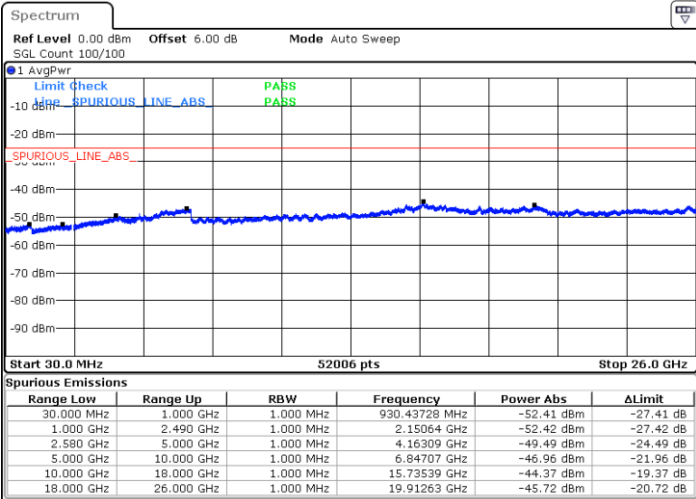

LTE Band 7 / 10MHz

Middle Channel / QPSK

Middle Channel / 16QAM

Date: 8 AUG.2019 08:02:46

Date: 8 AUG.2019 08:01:52

Highest Channel / QPSK

Highest Channel / 16QAM

Date: 8 AUG.2019 08:03:39

Date: 8 AUG.2019 08:04:33

LTE Band 7 / 15MHz

Lowest Channel / QPSK

Lowest Channel / 16QAM

Date: 8 AUG.2019 08:16:35

Date: 8 AUG.2019 08:17:29

Middle Channel / QPSK

Middle Channel / 16QAM