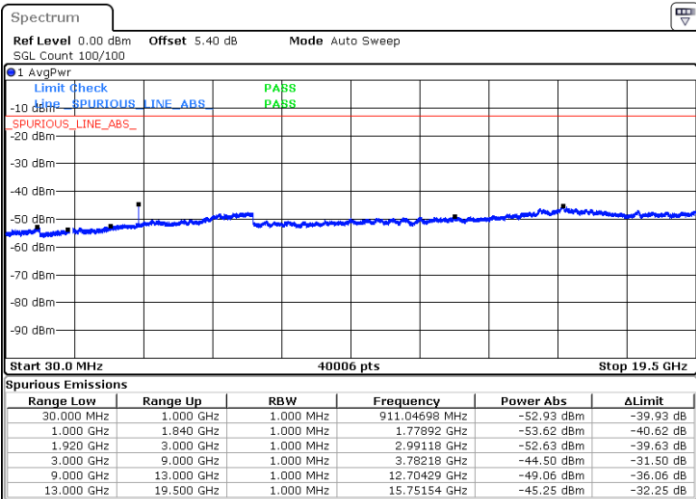

Date: 1.AUG.2019 02:44:34

Date: 1.AUG.2019 02:53:09

LTE Band 2 / 15MHz

Highest Channel / QPSK

Highest Channel / 16QAM

LTE Band 2 / 20MHz

Lowest Channel / QPSK

Lowest Channel / 16QAM

LTE Band 2 / 20MHz

Middle Channel / QPSK

Middle Channel / 16QAM

Date: 1.AUG.2019 03:08:45

Date: 1.AUG.2019 03:08:40

Highest Channel / QPSK

Highest Channel / 16QAM

Date: 1.AUG.2019 03:15:45

Date: 1.AUG.2019 03:16:39

LTE Band 4 / 1.4MHz

Lowest Channel / QPSK

Lowest Channel / 16QAM

Date: 1.AUG.2019 03:27:20

Date: 1.AUG.2019 03:28:15

Middle Channel / QPSK

Middle Channel / 16QAM