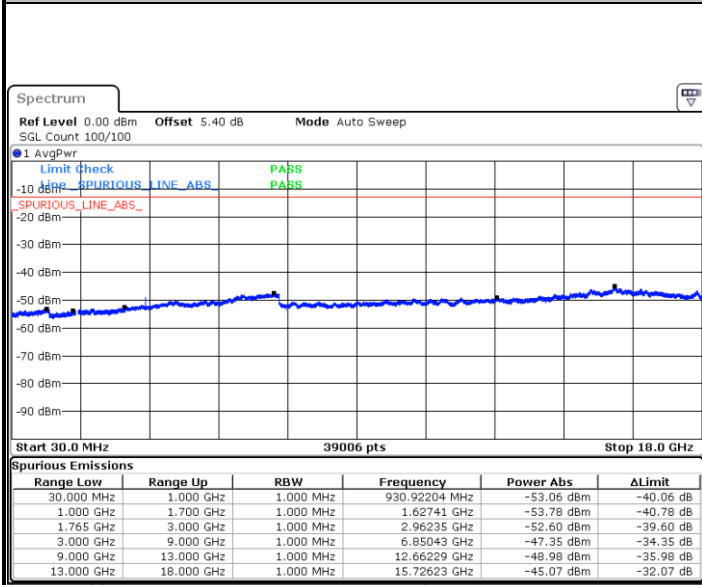

Date: 1.AUG.2019 03:29:50

Date: 1.AUG.2019 03:30:45

LTE Band 4 / 1.4MHz

Highest Channel / QPSK

Date: 1.AUG.2019 03:36:50

Highest Channel / 16QAM

Date: 1.AUG.2019 03:37:45

LTE Band 4 / 3MHz

Lowest Channel / QPSK

Date: 1.AUG.2019 03:43:50

Lowest Channel / 16QAM

Date: 1.AUG.2019 03:44:45

LTE Band 4 / 3MHz

Middle Channel / QPSK

Date: 1.AUG.2019 03:46:20

Middle Channel / 16QAM

Date: 1.AUG.2019 03:47:15

Highest Channel / QPSK

Date: 1.AUG.2019 03:53:20

Highest Channel / 16QAM

Date: 1.AUG.2019 03:54:15

LTE Band 4 / 5MHz

Lowest Channel / QPSK

Lowest Channel / 16QAM