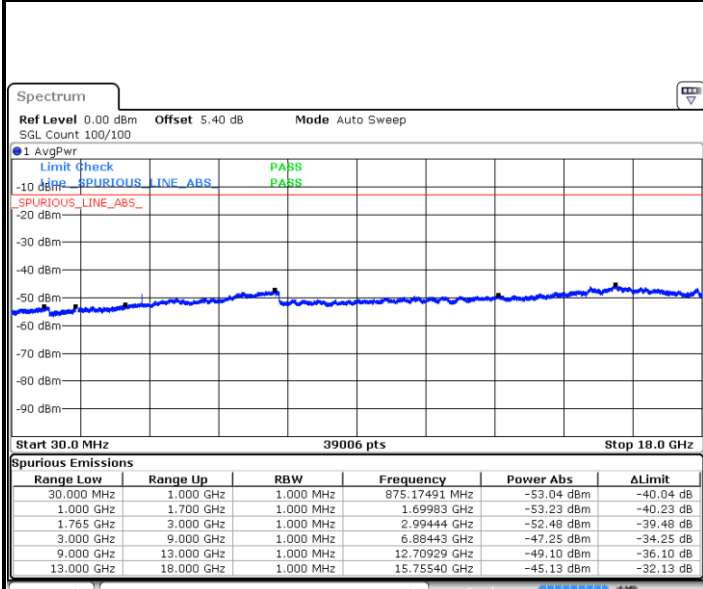

Date: 1.AUG.2019 03:16:39

LTE Band 4 / 1.4MHz

Lowest Channel / QPSK

Lowest Channel / 16QAM

Date: 1.AUG.2019 03:27:20

Date: 1.AUG.2019 03:28:15

Middle Channel / QPSK

Middle Channel / 16QAM

Date: 1.AUG.2019 03:29:50

Date: 1.AUG.2019 03:30:45

LTE Band 4 / 1.4MHz

Highest Channel / QPSK

Date: 1.AUG.2019 03:36:50

Highest Channel / 16QAM

Date: 1.AUG.2019 03:37:45

LTE Band 4 / 3MHz

Lowest Channel / QPSK

Date: 1.AUG.2019 03:43:50

Lowest Channel / 16QAM

Date: 1.AUG.2019 03:44:45

LTE Band 4 / 3MHz

Middle Channel / QPSK

Date: 1.AUG.2019 03:46:20

Middle Channel / 16QAM

Date: 1.AUG.2019 03:47:15

Highest Channel / QPSK

Date: 1.AUG.2019 03:53:20

Highest Channel / 16QAM

Date: 1.AUG.2019 03:54:15

LTE Band 4 / 5MHz

Lowest Channel / QPSK

Lowest Channel / 16QAM