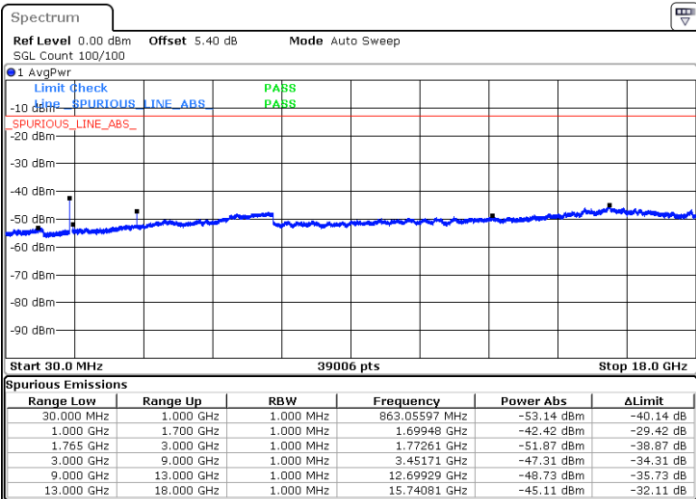

LTE Band 4 / 10MHz

Middle Channel / QPSK

Middle Channel / 16QAM

Date: 1.AUG.2019 04:42:20

Date: 1.AUG.2019 04:43:15

Highest Channel / QPSK

Highest Channel / 16QAM

Date: 1.AUG.2019 04:49:20

Date: 1.AUG.2019 04:50:15

LTE Band 4 / 15MHz

Lowest Channel / QPSK

Lowest Channel / 16QAM

Date: 1.AUG.2019 04:56:20

Date: 1.AUG.2019 04:57:15

Middle Channel / QPSK

Middle Channel / 16QAM

Date: 1.AUG.2019 04:58:50

Date: 1.AUG.2019 04:59:45

LTE Band 4 / 15MHz

Highest Channel / QPSK

Date: 1.AUG.2019 05:05:50

Highest Channel / 16QAM

Date: 1.AUG.2019 05:06:45

LTE Band 4 / 20MHz