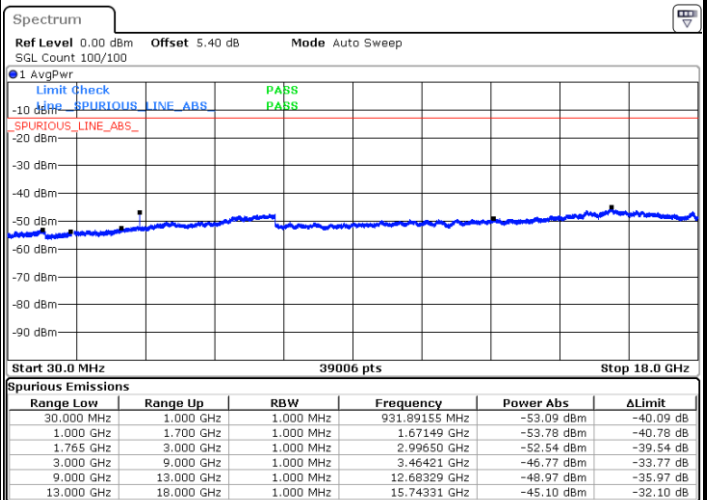

LTE Band 2 / 20MHz

Middle Channel / QPSK

Middle Channel / 16QAM

Date: 1.AUG.2019 03:08:45

Date: 1.AUG.2019 03:08:40

Highest Channel / QPSK

Highest Channel / 16QAM

Date: 1.AUG.2019 03:15:45

Date: 1.AUG.2019 03:16:39

LTE Band 4 / 1.4MHz

Lowest Channel / QPSK

Lowest Channel / 16QAM

Date: 1.AUG.2019 03:27:20

Date: 1.AUG.2019 03:28:15

Middle Channel / QPSK

Middle Channel / 16QAM

Date: 1.AUG.2019 03:29:50

Date: 1.AUG.2019 03:30:45

LTE Band 4 / 1.4MHz

Highest Channel / QPSK

Date: 1.AUG.2019 03:36:50

Highest Channel / 16QAM

Date: 1.AUG.2019 03:37:45

LTE Band 4 / 3MHz