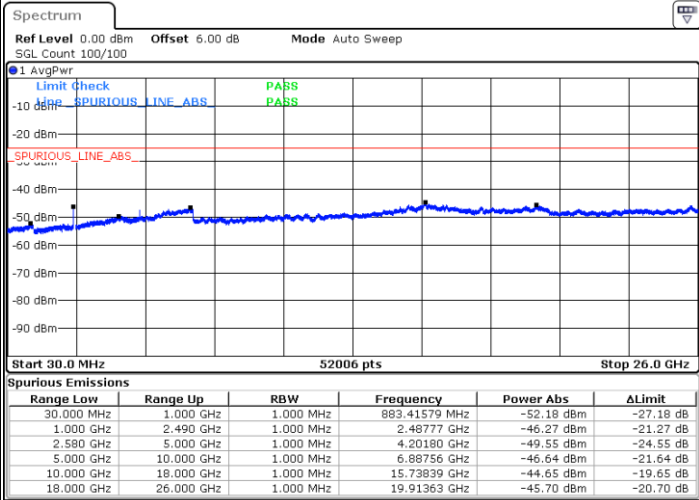

LTE Band 7 / 10MHz

Middle Channel / QPSK

Middle Channel / 16QAM

Date: 8 AUG.2019 08:02:46

Date: 8 AUG.2019 08:01:52

Highest Channel / QPSK

Highest Channel / 16QAM

Date: 8 AUG.2019 08:03:39

Date: 8 AUG.2019 08:04:33

LTE Band 7 / 15MHz

Lowest Channel / QPSK

Lowest Channel / 16QAM

Date: 8 AUG.2019 08:16:35

Date: 8 AUG.2019 08:17:29

Middle Channel / QPSK

Middle Channel / 16QAM