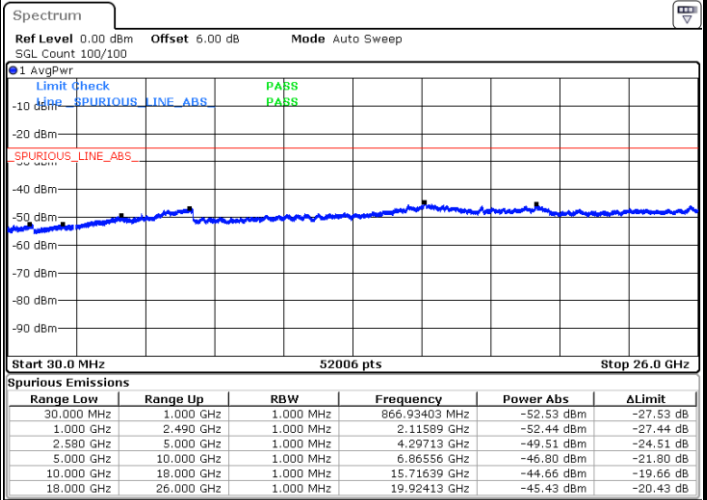

Date: 8 AUG.2019 07:43:33

Date: 8 AUG.2019 07:44:27

Middle Channel / QPSK

Middle Channel / 16QAM

Date: 8 AUG.2019 07:46:15

Date: 8 AUG.2019 07:45:21

LTE Band 7 / 5MHz

Highest Channel / QPSK

Date: 8 AUG.2019 07:47:09

Highest Channel / 16QAM

Date: 8 AUG.2019 07:48:03

LTE Band 7 / 10MHz

Lowest Channel / QPSK

Date: 8 AUG.2019 08:00:04

Lowest Channel / 16QAM

Date: 8 AUG.2019 08:00:58

LTE Band 7 / 10MHz

Middle Channel / QPSK

Middle Channel / 16QAM

Date: 8 AUG.2019 08:02:46

Date: 8 AUG.2019 08:01:52

Highest Channel / QPSK

Highest Channel / 16QAM

Date: 8 AUG.2019 08:03:39