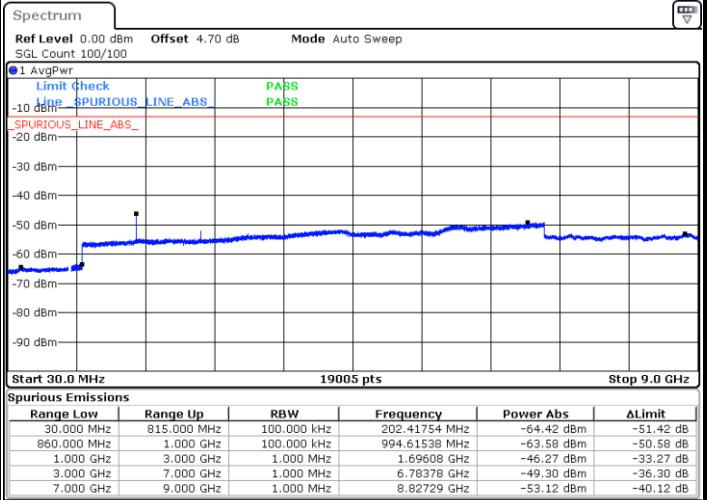

Date: 1.AUG.2019 05:16:15

Highest Channel / QPSK

Highest Channel / 16QAM

Date: 1.AUG.2019 05:22:21

Date: 1.AUG.2019 05:23:16

LTE Band 5 / 1.4MHz

Lowest Channel / QPSK

Lowest Channel / 16QAM

Date: 5.AUG.2019 15:51:30

Date: 5.AUG.2019 15:52:24

Middle Channel / QPSK

Middle Channel / 16QAM

Date: 5.AUG.2019 15:53:57

Date: 5.AUG.2019 15:54:51

LTE Band 5 / 1.4MHz

Highest Channel / QPSK

Highest Channel / 16QAM

Date: 5 AUG.2019 15:56:24

Date: 5 AUG.2019 15:57:18

LTE Band 5 / 3MHz

Lowest Channel / QPSK

Lowest Channel / 16QAM

Date: 5 AUG.2019 15:58:51

Date: 5 AUG.2019 15:58:44