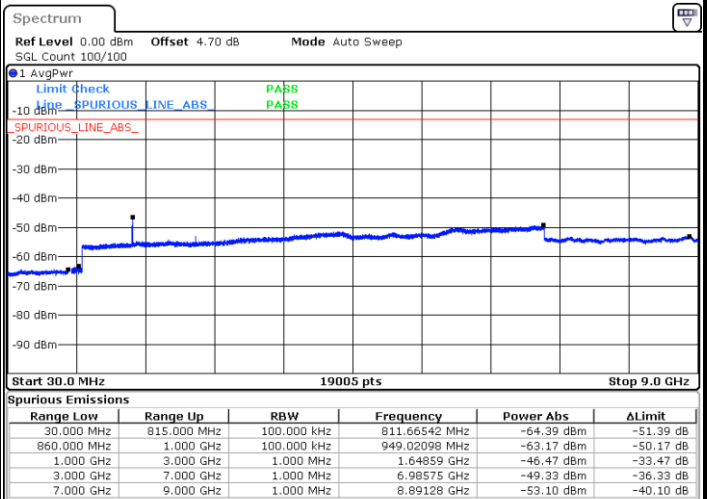

Date: 5.AUG.2019 15:51:30

Date: 5.AUG.2019 15:52:24

Middle Channel / QPSK

Middle Channel / 16QAM

Date: 5.AUG.2019 15:53:57

Date: 5.AUG.2019 15:54:51

LTE Band 5 / 1.4MHz

Highest Channel / QPSK

Highest Channel / 16QAM

Date: 5 AUG.2019 15:56:24

Date: 5 AUG.2019 15:57:18

LTE Band 5 / 3MHz

Lowest Channel / QPSK

Lowest Channel / 16QAM

Date: 5 AUG.2019 15:58:51

Date: 5 AUG.2019 15:58:44

LTE Band 5 / 3MHz

Middle Channel / QPSK

Middle Channel / 16QAM

Date: 5.AUG.2019 16:01:17

Date: 5.AUG.2019 16:02:11

Highest Channel / QPSK

Highest Channel / 16QAM

Date: 5.AUG.2019 16:03:44