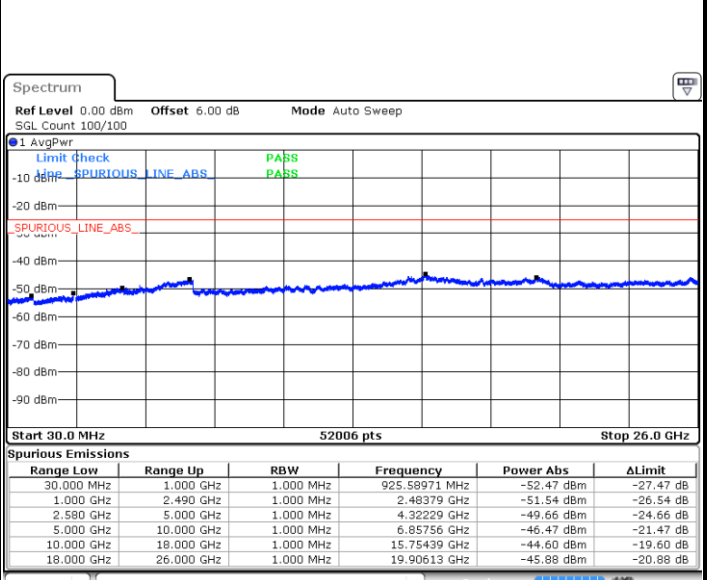

Date: 5.AUG.2019 16:16:51

Highest Channel / QPSK

Date: 5.AUG.2019 16:18:24

Highest Channel / 16QAM

Date: 5.AUG.2019 16:19:18

LTE Band 7 / 5MHz

Lowest Channel / QPSK

Lowest Channel / 16QAM

Date: 8 AUG.2019 07:43:33

Date: 8 AUG.2019 07:44:27

Middle Channel / QPSK

Middle Channel / 16QAM

Date: 8 AUG.2019 07:46:15

Date: 8 AUG.2019 07:45:21

LTE Band 7 / 5MHz

Highest Channel / QPSK

Date: 8 AUG.2019 07:47:09

Highest Channel / 16QAM

Date: 8 AUG.2019 07:48:03

LTE Band 7 / 10MHz

Lowest Channel / QPSK

Date: 8 AUG.2019 08:00:04

Lowest Channel / 16QAM

Date: 8 AUG.2019 08:00:58

LTE Band 7 / 10MHz

Middle Channel / QPSK

Middle Channel / 16QAM

Date: 8 AUG.2019 08:02:46

Date: 8 AUG.2019 08:01:52

Highest Channel / QPSK

Highest Channel / 16QAM

Date: 8 AUG.2019 08:03:39