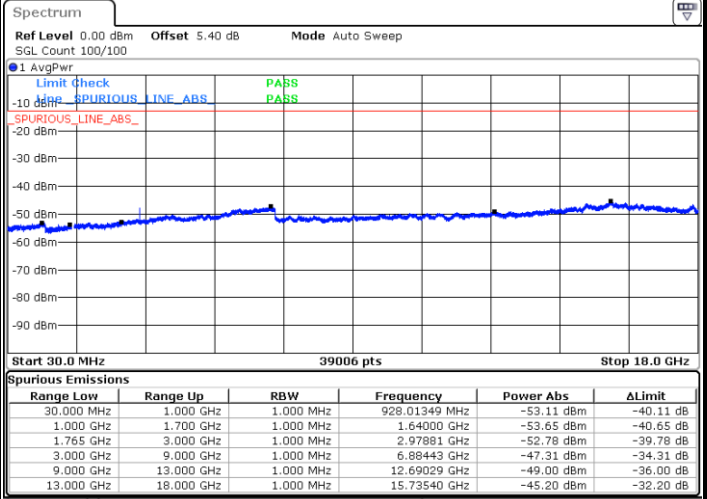

Date: 1.AUG.2019 04:00:21

Date: 1.AUG.2019 04:01:15

Middle Channel / QPSK

Middle Channel / 16QAM

Date: 1.AUG.2019 04:02:50

Date: 1.AUG.2019 04:03:45

LTE Band 4 / 5MHz

Highest Channel / QPSK

Date: 1.AUG.2019 04:09:50

Highest Channel / 16QAM

Date: 1.AUG.2019 04:10:45

LTE Band 4 / 10MHz

Lowest Channel / QPSK

Date: 1.AUG.2019 04:39:50

Lowest Channel / 16QAM

Date: 1.AUG.2019 04:40:45

LTE Band 4 / 10MHz

Middle Channel / QPSK

Middle Channel / 16QAM

Date: 1.AUG.2019 04:42:20

Date: 1.AUG.2019 04:43:15

Highest Channel / QPSK

Highest Channel / 16QAM

Date: 1.AUG.2019 04:49:20