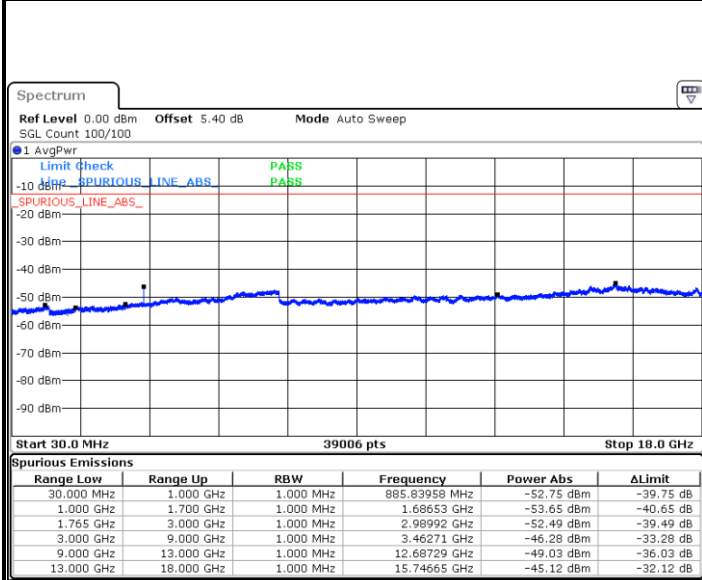

Date: 1.AUG.2019 03:29:50

Date: 1.AUG.2019 03:30:45

LTE Band 4 / 1.4MHz

Highest Channel / QPSK

Date: 1.AUG.2019 03:36:50

Highest Channel / 16QAM

Date: 1.AUG.2019 03:37:45

LTE Band 4 / 3MHz

Lowest Channel / QPSK

Date: 1.AUG.2019 03:43:50

Lowest Channel / 16QAM

Date: 1.AUG.2019 03:44:45

LTE Band 4 / 3MHz

Middle Channel / QPSK

Date: 1.AUG.2019 03:46:20

Middle Channel / 16QAM

Date: 1.AUG.2019 03:47:15

Highest Channel / QPSK

Date: 1.AUG.2019 03:53:20

Highest Channel / 16QAM

Date: 1.AUG.2019 03:54:15

LTE Band 4 / 5MHz

Lowest Channel / QPSK

Lowest Channel / 16QAM