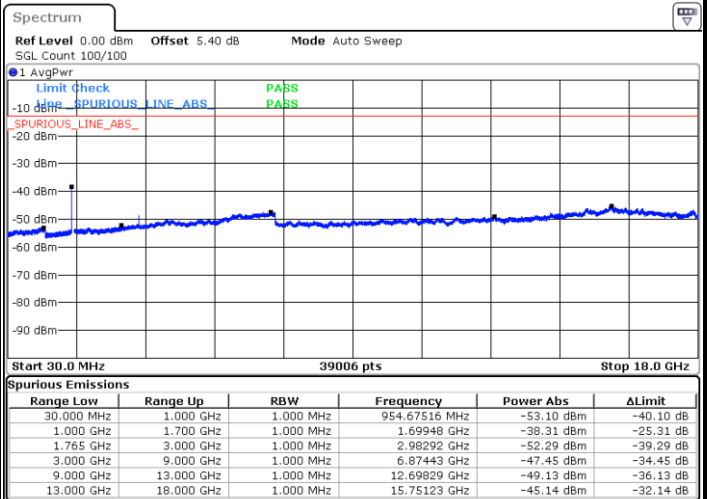

LTE Band 4 / 10MHz

Middle Channel / QPSK

Middle Channel / 16QAM

Date: 1.AUG.2019 04:42:20

Date: 1.AUG.2019 04:43:15

Highest Channel / QPSK

Highest Channel / 16QAM

Date: 1.AUG.2019 04:49:20

Date: 1.AUG.2019 04:50:15

LTE Band 4 / 15MHz

Lowest Channel / QPSK

Lowest Channel / 16QAM

Date: 1.AUG.2019 04:56:20

Date: 1.AUG.2019 04:57:15

Middle Channel / QPSK

Middle Channel / 16QAM

Date: 1.AUG.2019 04:58:50

Date: 1.AUG.2019 04:59:45

LTE Band 4 / 15MHz

Highest Channel / QPSK

Date: 1.AUG.2019 05:05:50

Highest Channel / 16QAM

Date: 1.AUG.2019 05:06:45

LTE Band 4 / 20MHz