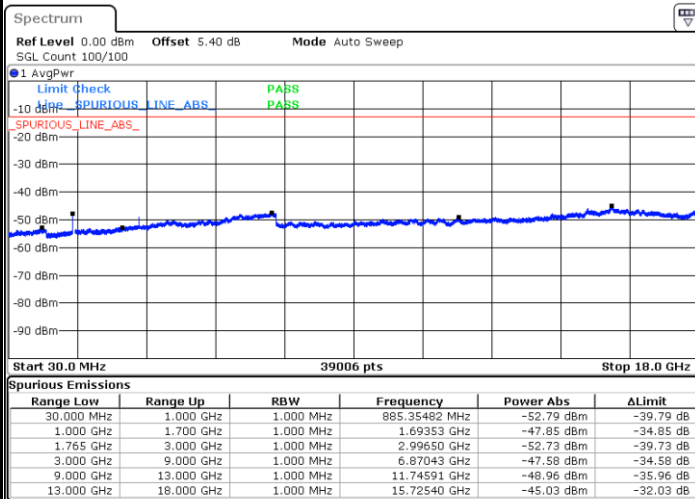

Date: 1.AUG.2019 04:58:50

Date: 1.AUG.2019 04:59:45

LTE Band 4 / 15MHz

Highest Channel / QPSK

Date: 1.AUG.2019 05:05:50

Highest Channel / 16QAM

Date: 1.AUG.2019 05:06:45

LTE Band 4 / 20MHz

Lowest Channel / QPSK

Date: 1.AUG.2019 05:12:51

Lowest Channel / 16QAM

Date: 1.AUG.2019 05:13:45

LTE Band 4 / 20MHz

Middle Channel / QPSK

Middle Channel / 16QAM

Date: 1.AUG.2019 05:15:21