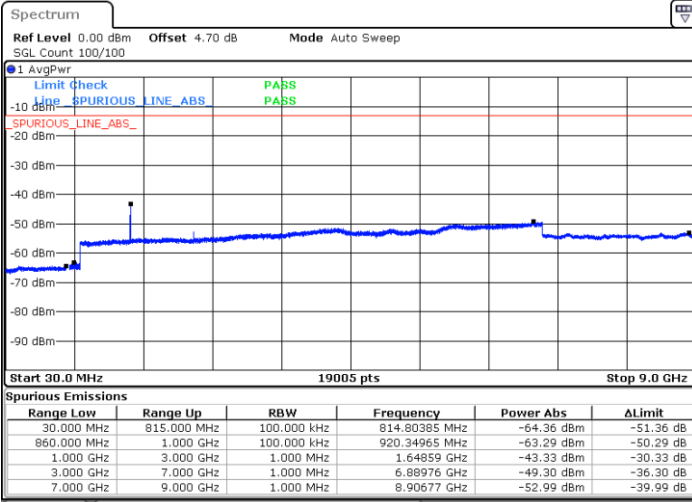

Lowest Channel / QPSK

Date: 1.AUG.2019 05:12:51

Lowest Channel / 16QAM

Date: 1.AUG.2019 05:13:45

LTE Band 4 / 20MHz

Middle Channel / QPSK

Middle Channel / 16QAM

Date: 1.AUG.2019 05:15:21

Date: 1.AUG.2019 05:16:15

Highest Channel / QPSK

Highest Channel / 16QAM

Date: 1.AUG.2019 05:22:21

Date: 1.AUG.2019 05:23:16

LTE Band 5 / 1.4MHz

Lowest Channel / QPSK

Lowest Channel / 16QAM

Date: 5.AUG.2019 15:51:30

Date: 5.AUG.2019 15:52:24

Middle Channel / QPSK

Middle Channel / 16QAM

Date: 5.AUG.2019 15:53:57

Date: 5.AUG.2019 15:54:51

LTE Band 5 / 1.4MHz

Highest Channel / QPSK