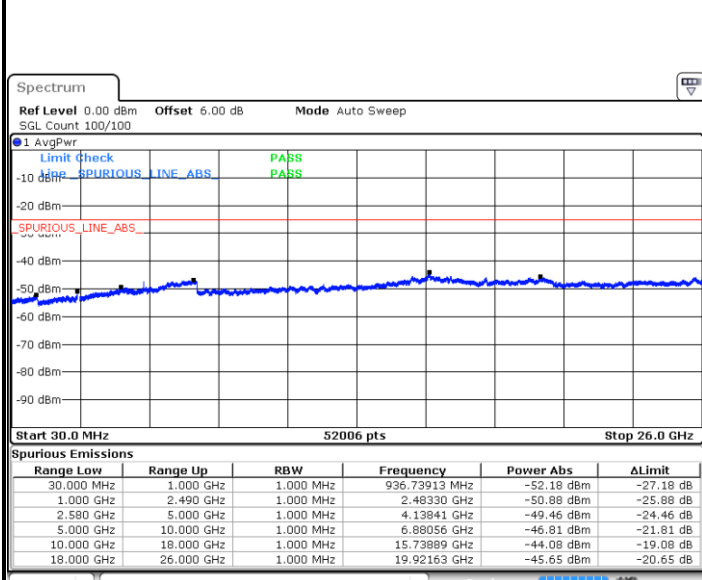

Date: 5.AUG.2019 16:16:51

Highest Channel / QPSK

Date: 5.AUG.2019 16:18:24

Highest Channel / 16QAM

Date: 5.AUG.2019 16:19:18

LTE Band 7 / 5MHz

Lowest Channel / QPSK

Lowest Channel / 16QAM

Date: 8 AUG.2019 07:43:33

Date: 8 AUG.2019 07:44:27

Middle Channel / QPSK

Middle Channel / 16QAM

Date: 8 AUG.2019 07:46:15

Date: 8 AUG.2019 07:45:21

LTE Band 7 / 5MHz

Highest Channel / QPSK

Date: 8 AUG.2019 07:47:09

Highest Channel / 16QAM

Date: 8 AUG.2019 07:48:03

LTE Band 7 / 10MHz

Lowest Channel / QPSK

Date: 8 AUG.2019 08:00:04

Lowest Channel / 16QAM

Date: 8 AUG.2019 08:00:58

LTE Band 7 / 10MHz

Middle Channel / QPSK

Middle Channel / 16QAM

Date: 8 AUG.2019 08:02:46

Date: 8 AUG.2019 08:01:52

Highest Channel / QPSK

Highest Channel / 16QAM

Date: 8 AUG.2019 08:03:39