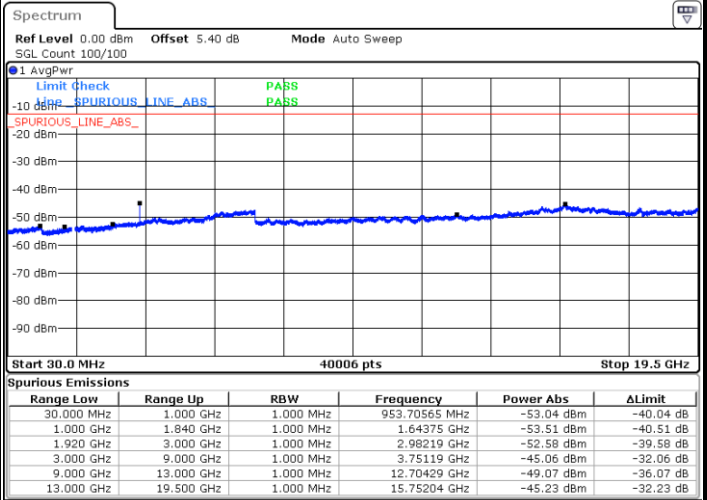

LTE Band 2 / 10MHz

Middle Channel / QPSK

Middle Channel / 16QAM

Date: 1.AUG.2019 02:28:03

Date: 1.AUG.2019 02:28:58

Highest Channel / QPSK

Highest Channel / 16QAM

Date: 1.AUG.2019 02:35:03

Date: 1.AUG.2019 02:35:58

LTE Band 2 / 15MHz

Lowest Channel / QPSK

Lowest Channel / 16QAM

Date: 1.AUG.2019 02:42:04

Date: 1.AUG.2019 02:42:59

Middle Channel / QPSK

Middle Channel / 16QAM

Date: 1.AUG.2019 02:44:34

Date: 1.AUG.2019 02:53:09

LTE Band 2 / 15MHz

Highest Channel / QPSK

Highest Channel / 16QAM

LTE Band 2 / 20MHz

Lowest Channel / QPSK

Lowest Channel / 16QAM