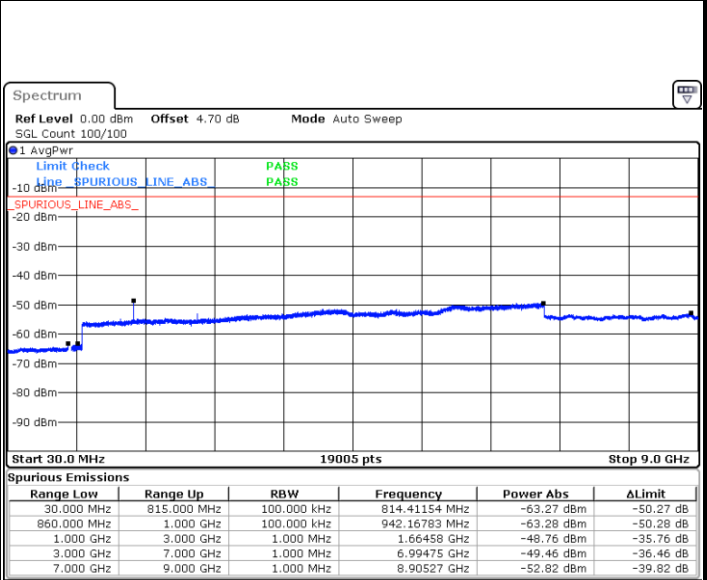

Middle Channel / 16QAM

Date: 5.AUG.2019 16:09:31

LTE Band 5 / 5MHz

Highest Channel / QPSK

Date: 5.AUG.2019 16:11:04

Highest Channel / 16QAM

Date: 5.AUG.2019 16:11:58

LTE Band 5 / 10MHz

Lowest Channel / QPSK

Date: 5.AUG.2019 16:13:31

Lowest Channel / 16QAM

Date: 5.AUG.2019 16:14:24

LTE Band 5 / 10MHz

Middle Channel / QPSK

Date: 5.AUG.2019 16:15:58

Middle Channel / 16QAM

Date: 5.AUG.2019 16:16:51

Highest Channel / QPSK

Date: 5.AUG.2019 16:18:24

Highest Channel / 16QAM

Date: 5.AUG.2019 16:19:18

LTE Band 7 / 5MHz

Lowest Channel / QPSK

Lowest Channel / 16QAM