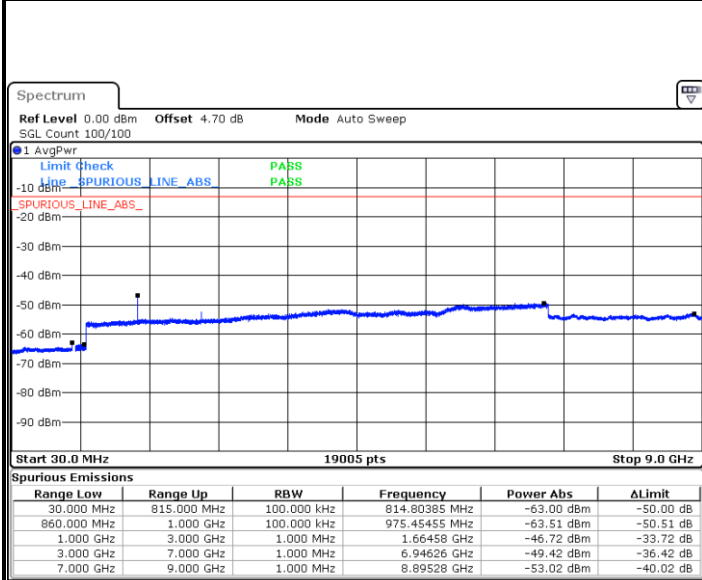

Middle Channel / 16QAM

Date: 5.AUG.2019 16:09:31

LTE Band 5 / 5MHz

Highest Channel / QPSK

Date: 5.AUG.2019 16:11:04

Highest Channel / 16QAM

Date: 5.AUG.2019 16:11:58

LTE Band 5 / 10MHz

Lowest Channel / QPSK

Date: 5.AUG.2019 16:13:31

Lowest Channel / 16QAM

Date: 5.AUG.2019 16:14:24

LTE Band 5 / 10MHz

Middle Channel / QPSK

Date: 5.AUG.2019 16:15:58

Middle Channel / 16QAM

Date: 5.AUG.2019 16:16:51

Highest Channel / QPSK

Date: 5.AUG.2019 16:18:24

Highest Channel / 16QAM

Date: 5.AUG.2019 16:19:18

LTE Band 7 / 5MHz

Lowest Channel / QPSK

Lowest Channel / 16QAM