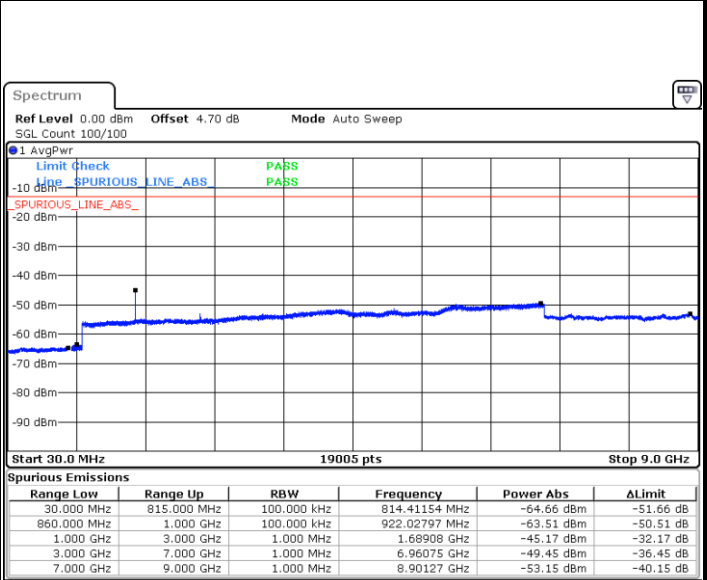

Date: 5.AUG.2019 16:04:37

LTE Band 5 / 5MHz

Lowest Channel / QPSK

Date: 5.AUG.2019 16:06:11

Lowest Channel / 16QAM

Date: 5.AUG.2019 16:07:04

Middle Channel / QPSK

Date: 5.AUG.2019 16:08:37

Middle Channel / 16QAM

Date: 5.AUG.2019 16:09:31

LTE Band 5 / 5MHz

Highest Channel / QPSK

Date: 5.AUG.2019 16:11:04

Highest Channel / 16QAM

Date: 5.AUG.2019 16:11:58

LTE Band 5 / 10MHz

Lowest Channel / QPSK

Date: 5.AUG.2019 16:13:31

Lowest Channel / 16QAM

Date: 5.AUG.2019 16:14:24

LTE Band 5 / 10MHz

Middle Channel / QPSK

Date: 5.AUG.2019 16:15:58

Middle Channel / 16QAM

Date: 5.AUG.2019 16:16:51

Highest Channel / QPSK

Date: 5.AUG.2019 16:18:24

Highest Channel / 16QAM

Date: 5.AUG.2019 16:19:18

LTE Band 7 / 5MHz

Lowest Channel / QPSK

Lowest Channel / 16QAM