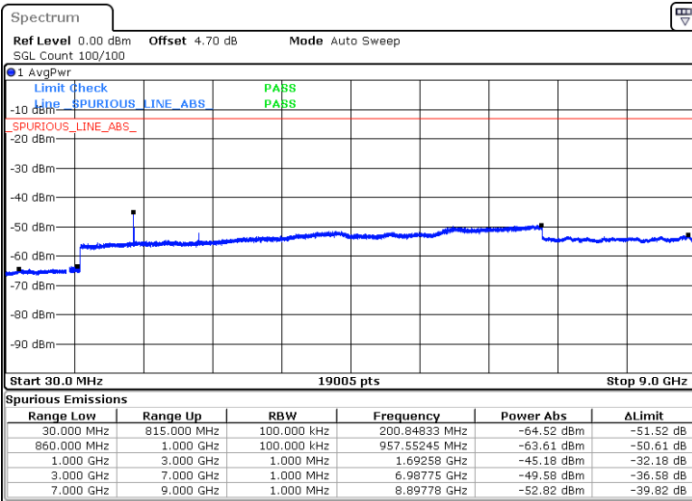

Highest Channel / 16QAM

Date: 5 AUG.2019 15:56:24

Date: 5 AUG.2019 15:57:18

LTE Band 5 / 3MHz

Lowest Channel / QPSK

Lowest Channel / 16QAM

Date: 5 AUG.2019 15:58:51

Date: 5 AUG.2019 15:58:44

LTE Band 5 / 3MHz

Middle Channel / QPSK

Middle Channel / 16QAM

Date: 5.AUG.2019 16:01:17

Date: 5.AUG.2019 16:02:11

Highest Channel / QPSK

Highest Channel / 16QAM

Date: 5.AUG.2019 16:03:44

Date: 5.AUG.2019 16:04:37

LTE Band 5 / 5MHz

Lowest Channel / QPSK

Date: 5.AUG.2019 16:06:11

Lowest Channel / 16QAM

Date: 5.AUG.2019 16:07:04

Middle Channel / QPSK

Date: 5.AUG.2019 16:08:37