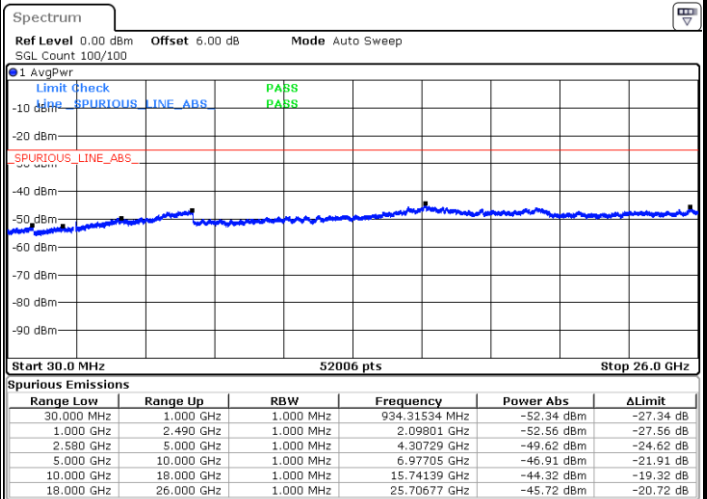

Date: 8 AUG.2019 07:47:09

Highest Channel / 16QAM

Date: 8 AUG.2019 07:48:03

LTE Band 7 / 10MHz

Lowest Channel / QPSK

Date: 8 AUG.2019 08:00:04

Lowest Channel / 16QAM

Date: 8 AUG.2019 08:00:58

LTE Band 7 / 10MHz

Middle Channel / QPSK

Middle Channel / 16QAM

Date: 8 AUG.2019 08:02:46

Date: 8 AUG.2019 08:01:52

Highest Channel / QPSK

Highest Channel / 16QAM

Date: 8 AUG.2019 08:03:39

Date: 8 AUG.2019 08:04:33

LTE Band 7 / 15MHz

Lowest Channel / QPSK

Lowest Channel / 16QAM

Date: 8 AUG.2019 08:16:35

Date: 8 AUG.2019 08:17:29

Middle Channel / QPSK

Middle Channel / 16QAM