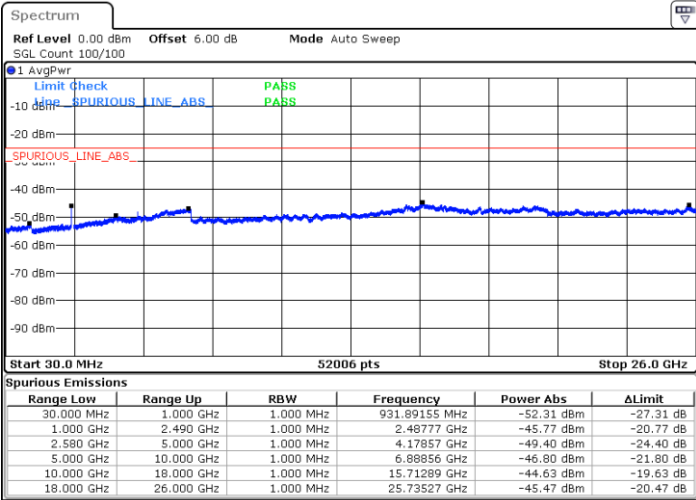

Date: 8 AUG.2019 07:47:09

Highest Channel / 16QAM

Date: 8 AUG.2019 07:48:03

LTE Band 7 / 10MHz

Lowest Channel / QPSK

Date: 8 AUG.2019 08:00:04

Lowest Channel / 16QAM

Date: 8 AUG.2019 08:00:58

LTE Band 7 / 10MHz

Middle Channel / QPSK

Middle Channel / 16QAM

Date: 8 AUG.2019 08:02:46

Date: 8 AUG.2019 08:01:52

Highest Channel / QPSK

Highest Channel / 16QAM

Date: 8 AUG.2019 08:03:39

Date: 8 AUG.2019 08:04:33

LTE Band 7 / 15MHz

Lowest Channel / QPSK

Lowest Channel / 16QAM

Date: 8 AUG.2019 08:16:35

Date: 8 AUG.2019 08:17:29

Middle Channel / QPSK

Middle Channel / 16QAM