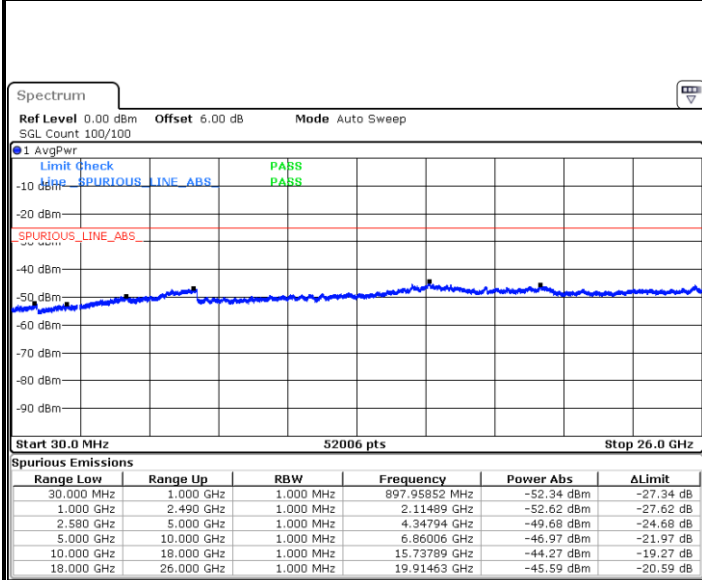

Date: 5.AUG.2019 16:16:51

Highest Channel / QPSK

Date: 5.AUG.2019 16:18:24

Highest Channel / 16QAM

Date: 5.AUG.2019 16:19:18

LTE Band 7 / 5MHz

Lowest Channel / QPSK

Lowest Channel / 16QAM

Date: 8 AUG.2019 07:43:33

Date: 8 AUG.2019 07:44:27

Middle Channel / QPSK

Middle Channel / 16QAM

Date: 8 AUG.2019 07:46:15

Date: 8 AUG.2019 07:45:21

LTE Band 7 / 5MHz

Highest Channel / QPSK

Date: 8 AUG.2019 07:47:09

Highest Channel / 16QAM

Date: 8 AUG.2019 07:48:03

LTE Band 7 / 10MHz

Lowest Channel / QPSK

Date: 8 AUG.2019 08:00:04

Lowest Channel / 16QAM

Date: 8 AUG.2019 08:00:58