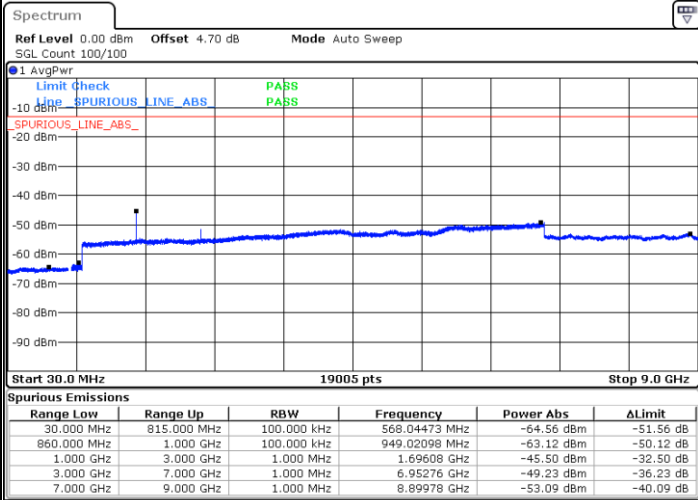

Date: 1.AUG.2019 05:16:15

Highest Channel / QPSK

Highest Channel / 16QAM

Date: 1.AUG.2019 05:22:21

Date: 1.AUG.2019 05:23:16

LTE Band 5 / 1.4MHz

Lowest Channel / QPSK

Lowest Channel / 16QAM

Date: 5.AUG.2019 15:51:30

Date: 5.AUG.2019 15:52:24

Middle Channel / QPSK

Middle Channel / 16QAM

Date: 5.AUG.2019 15:53:57

Date: 5.AUG.2019 15:54:51

LTE Band 5 / 1.4MHz

Highest Channel / QPSK

Highest Channel / 16QAM

Date: 5 AUG.2019 15:56:24

Date: 5 AUG.2019 15:57:18

LTE Band 5 / 3MHz

Lowest Channel / QPSK

Lowest Channel / 16QAM

Date: 5 AUG.2019 15:58:51

Date: 5 AUG.2019 15:58:44