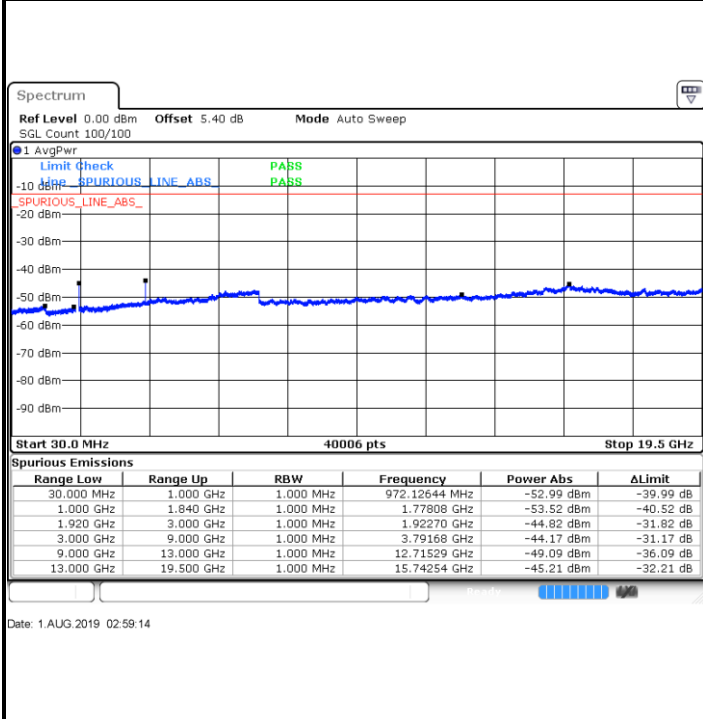

LTE Band 2 / 10MHz

Middle Channel / QPSK

Middle Channel / 16QAM

Date: 1.AUG.2019 02:28:03

Date: 1.AUG.2019 02:28:58

Highest Channel / QPSK

Highest Channel / 16QAM

Date: 1.AUG.2019 02:35:03

Date: 1.AUG.2019 02:35:58

LTE Band 2 / 15MHz

Lowest Channel / QPSK

Lowest Channel / 16QAM

Date: 1.AUG.2019 02:42:04

Date: 1.AUG.2019 02:42:59

Middle Channel / QPSK

Middle Channel / 16QAM

Date: 1.AUG.2019 02:44:34

Date: 1.AUG.2019 02:53:09

LTE Band 2 / 15MHz

Highest Channel / QPSK

Highest Channel / 16QAM

LTE Band 2 / 20MHz

Lowest Channel / QPSK

Lowest Channel / 16QAM

LTE Band 2 / 20MHz

Middle Channel / QPSK

Middle Channel / 16QAM

Date: 1.AUG.2019 03:08:45

Date: 1.AUG.2019 03:08:40

Highest Channel / QPSK

Highest Channel / 16QAM

Date: 1.AUG.2019 03:15:45