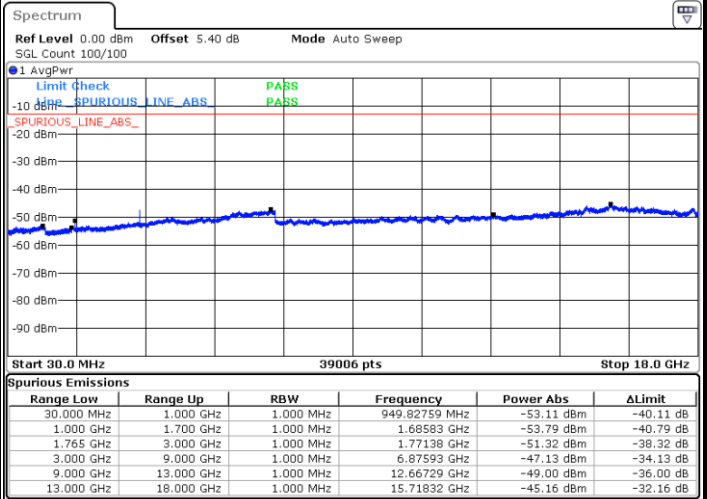

Date: 1.AUG.2019 03:47:15

Highest Channel / QPSK

Date: 1.AUG.2019 03:53:20

Highest Channel / 16QAM

Date: 1.AUG.2019 03:54:15

LTE Band 4 / 5MHz

Lowest Channel / QPSK

Lowest Channel / 16QAM

Date: 1.AUG.2019 04:00:21

Date: 1.AUG.2019 04:01:15

Middle Channel / QPSK

Middle Channel / 16QAM

Date: 1.AUG.2019 04:02:50

Date: 1.AUG.2019 04:03:45

LTE Band 4 / 5MHz

Highest Channel / QPSK