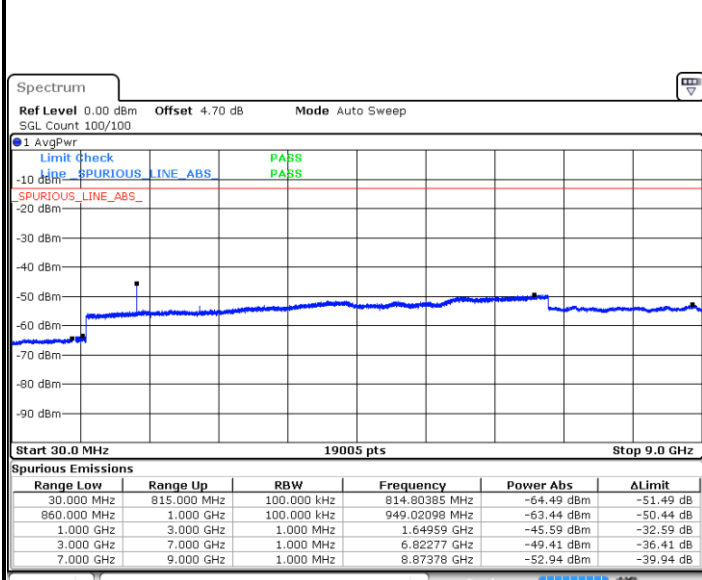

Date: 5.AUG.2019 16:04:37

LTE Band 5 / 5MHz

Lowest Channel / QPSK

Date: 5.AUG.2019 16:06:11

Lowest Channel / 16QAM

Date: 5.AUG.2019 16:07:04

Middle Channel / QPSK

Date: 5.AUG.2019 16:08:37

Middle Channel / 16QAM

Date: 5.AUG.2019 16:09:31

LTE Band 5 / 5MHz

Highest Channel / QPSK

Date: 5.AUG.2019 16:11:04

Highest Channel / 16QAM

Date: 5.AUG.2019 16:11:58

LTE Band 5 / 10MHz

Lowest Channel / QPSK

Date: 5.AUG.2019 16:13:31

Lowest Channel / 16QAM

Date: 5.AUG.2019 16:14:24

LTE Band 5 / 10MHz

Middle Channel / QPSK

Date: 5.AUG.2019 16:15:58

Middle Channel / 16QAM