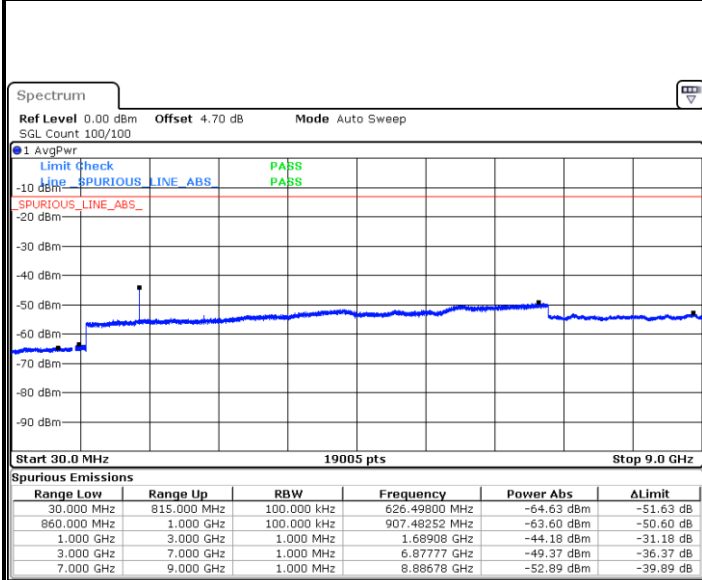

Date: 5.AUG.2019 16:04:37

LTE Band 5 / 5MHz

Lowest Channel / QPSK

Date: 5.AUG.2019 16:06:11

Lowest Channel / 16QAM

Date: 5.AUG.2019 16:07:04

Middle Channel / QPSK

Date: 5.AUG.2019 16:08:37

Middle Channel / 16QAM

Date: 5.AUG.2019 16:09:31

LTE Band 5 / 5MHz

Highest Channel / QPSK

Date: 5.AUG.2019 16:11:04

Highest Channel / 16QAM

Date: 5.AUG.2019 16:11:58

LTE Band 5 / 10MHz

Lowest Channel / QPSK

Date: 5.AUG.2019 16:13:31

Lowest Channel / 16QAM

Date: 5.AUG.2019 16:14:24

LTE Band 5 / 10MHz

Middle Channel / QPSK

Date: 5.AUG.2019 16:15:58

Middle Channel / 16QAM