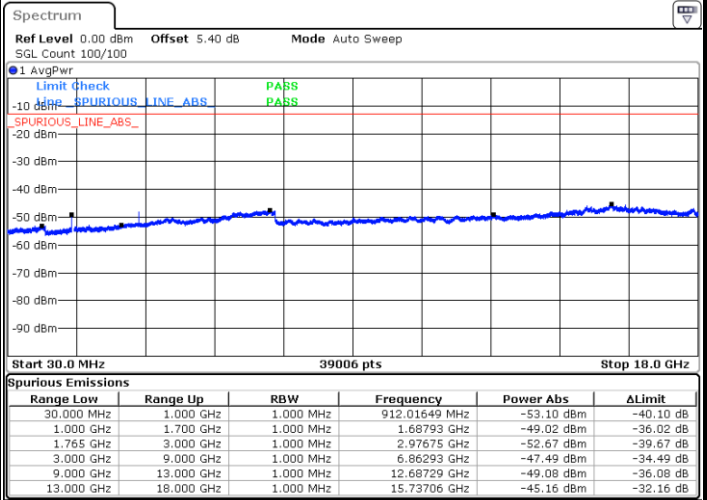

Date: 1.AUG.2019 04:58:50

Date: 1.AUG.2019 04:59:45

LTE Band 4 / 15MHz

Highest Channel / QPSK

Date: 1.AUG.2019 05:05:50

Highest Channel / 16QAM

Date: 1.AUG.2019 05:06:45

LTE Band 4 / 20MHz

Lowest Channel / QPSK

Date: 1.AUG.2019 05:12:51

Lowest Channel / 16QAM

Date: 1.AUG.2019 05:13:45

LTE Band 4 / 20MHz

Middle Channel / QPSK

Middle Channel / 16QAM

Date: 1.AUG.2019 05:15:21

Date: 1.AUG.2019 05:16:15

Highest Channel / QPSK

Highest Channel / 16QAM

Date: 1.AUG.2019 05:22:21

Date: 1.AUG.2019 05:23:16

LTE Band 5 / 1.4MHz

Lowest Channel / QPSK

Lowest Channel / 16QAM