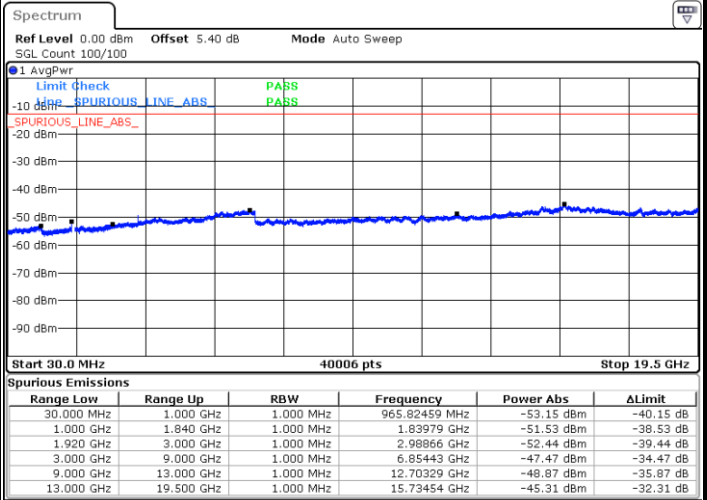

LTE Band 2 / 10MHz

Middle Channel / QPSK

Middle Channel / 16QAM

Date: 1.AUG.2019 02:28:03

Date: 1.AUG.2019 02:28:58

Highest Channel / QPSK

Highest Channel / 16QAM

Date: 1.AUG.2019 02:35:03

Date: 1.AUG.2019 02:35:58

LTE Band 2 / 15MHz

Lowest Channel / QPSK

Lowest Channel / 16QAM

Date: 1.AUG.2019 02:42:04

Date: 1.AUG.2019 02:42:59

Middle Channel / QPSK

Middle Channel / 16QAM

Date: 1.AUG.2019 02:44:34

Date: 1.AUG.2019 02:53:09

LTE Band 2 / 15MHz

Highest Channel / QPSK

Highest Channel / 16QAM

LTE Band 2 / 20MHz

Lowest Channel / QPSK

Lowest Channel / 16QAM