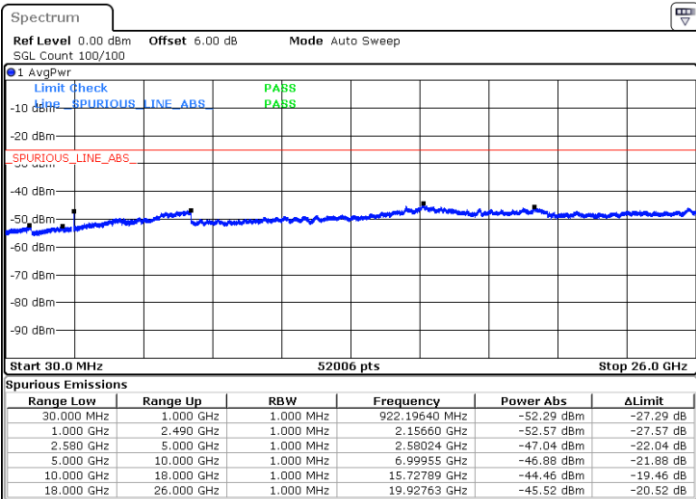

Date: 8 AUG.2019 07:47:09

Highest Channel / 16QAM

Date: 8 AUG.2019 07:48:03

LTE Band 7 / 10MHz

Lowest Channel / QPSK

Date: 8 AUG.2019 08:00:04

Lowest Channel / 16QAM

Date: 8 AUG.2019 08:00:58

LTE Band 7 / 10MHz

Middle Channel / QPSK

Middle Channel / 16QAM

Date: 8 AUG.2019 08:02:46

Date: 8 AUG.2019 08:01:52

Highest Channel / QPSK

Highest Channel / 16QAM

Date: 8 AUG.2019 08:03:39

Date: 8 AUG.2019 08:04:33

LTE Band 7 / 15MHz

Lowest Channel / QPSK

Lowest Channel / 16QAM

Date: 8 AUG.2019 08:16:35

Date: 8 AUG.2019 08:17:29

Middle Channel / QPSK

Middle Channel / 16QAM