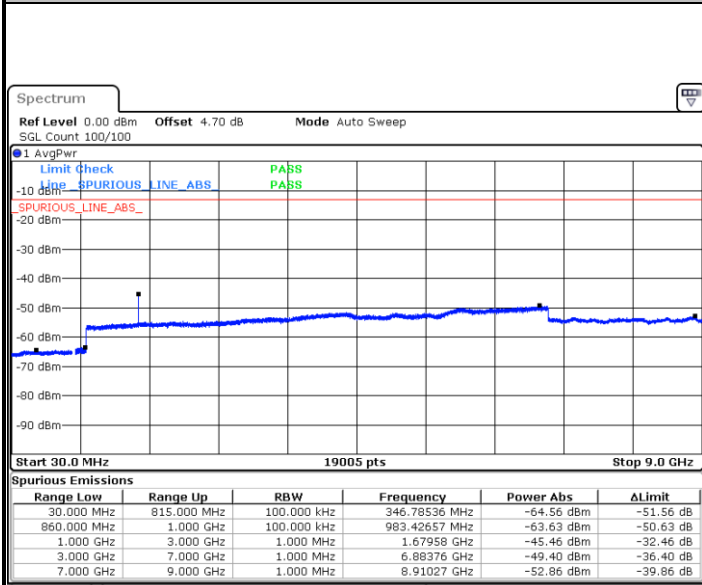

Middle Channel / 16QAM

Date: 5.AUG.2019 16:09:31

LTE Band 5 / 5MHz

Highest Channel / QPSK

Date: 5.AUG.2019 16:11:04

Highest Channel / 16QAM

Date: 5.AUG.2019 16:11:58

LTE Band 5 / 10MHz

Lowest Channel / QPSK

Date: 5.AUG.2019 16:13:31

Lowest Channel / 16QAM

Date: 5.AUG.2019 16:14:24

LTE Band 5 / 10MHz

Middle Channel / QPSK

Date: 5.AUG.2019 16:15:58

Middle Channel / 16QAM

Date: 5.AUG.2019 16:16:51

Highest Channel / QPSK

Date: 5.AUG.2019 16:18:24

Highest Channel / 16QAM

Date: 5.AUG.2019 16:19:18

LTE Band 7 / 5MHz

Lowest Channel / QPSK

Lowest Channel / 16QAM