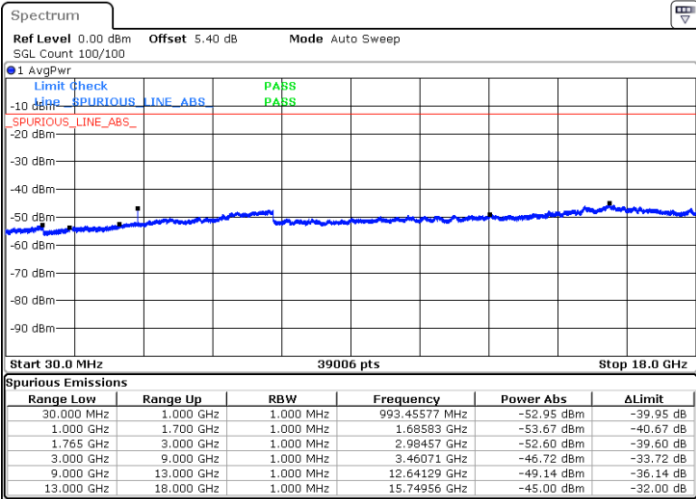

Lowest Channel / QPSK

Date: 1.AUG.2019 03:43:50

Lowest Channel / 16QAM

Date: 1.AUG.2019 03:44:45

LTE Band 4 / 3MHz

Middle Channel / QPSK

Date: 1.AUG.2019 03:46:20

Middle Channel / 16QAM

Date: 1.AUG.2019 03:47:15

Highest Channel / QPSK

Date: 1.AUG.2019 03:53:20

Highest Channel / 16QAM

Date: 1.AUG.2019 03:54:15

LTE Band 4 / 5MHz

Lowest Channel / QPSK

Lowest Channel / 16QAM

Date: 1.AUG.2019 04:00:21

Date: 1.AUG.2019 04:01:15

Middle Channel / QPSK

Middle Channel / 16QAM

Date: 1.AUG.2019 04:02:50

Date: 1.AUG.2019 04:03:45

LTE Band 4 / 5MHz

Highest Channel / QPSK