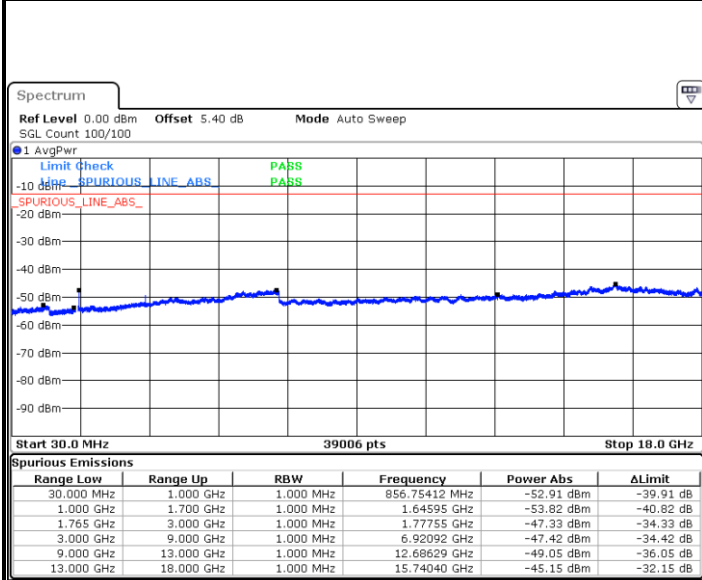

Date: 1.AUG.2019 03:47:15

Highest Channel / QPSK

Date: 1.AUG.2019 03:53:20

Highest Channel / 16QAM

Date: 1.AUG.2019 03:54:15

LTE Band 4 / 5MHz

Lowest Channel / QPSK

Lowest Channel / 16QAM

Date: 1.AUG.2019 04:00:21

Date: 1.AUG.2019 04:01:15

Middle Channel / QPSK

Middle Channel / 16QAM

Date: 1.AUG.2019 04:02:50

Date: 1.AUG.2019 04:03:45

LTE Band 4 / 5MHz

Highest Channel / QPSK

Date: 1.AUG.2019 04:09:50

Highest Channel / 16QAM

Date: 1.AUG.2019 04:10:45

LTE Band 4 / 10MHz

Lowest Channel / QPSK

Date: 1.AUG.2019 04:39:50

Lowest Channel / 16QAM

Date: 1.AUG.2019 04:40:45

LTE Band 4 / 10MHz

Middle Channel / QPSK

Middle Channel / 16QAM

Date: 1.AUG.2019 04:42:20

Date: 1.AUG.2019 04:43:15

Highest Channel / QPSK

Highest Channel / 16QAM

Date: 1.AUG.2019 04:49:20