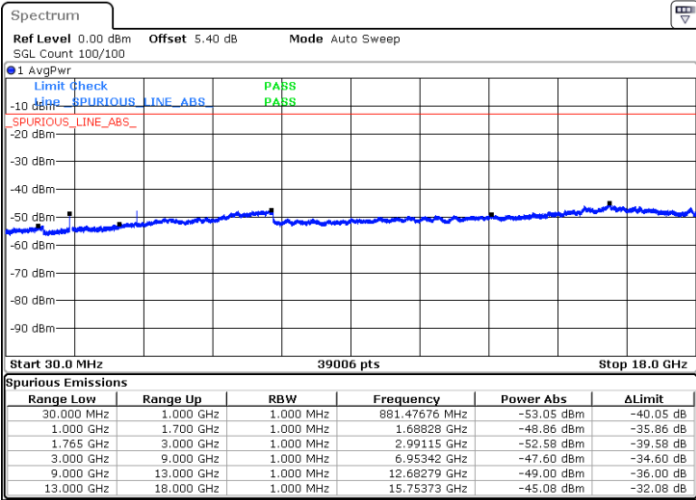

Date: 1.AUG.2019 04:58:50

Date: 1.AUG.2019 04:59:45

LTE Band 4 / 15MHz

Highest Channel / QPSK

Date: 1.AUG.2019 05:05:50

Highest Channel / 16QAM

Date: 1.AUG.2019 05:06:45

LTE Band 4 / 20MHz

Lowest Channel / QPSK

Date: 1.AUG.2019 05:12:51

Lowest Channel / 16QAM

Date: 1.AUG.2019 05:13:45

LTE Band 4 / 20MHz

Middle Channel / QPSK

Middle Channel / 16QAM

Date: 1.AUG.2019 05:15:21

Date: 1.AUG.2019 05:16:15

Highest Channel / QPSK

Highest Channel / 16QAM

Date: 1.AUG.2019 05:22:21

Date: 1.AUG.2019 05:23:16

LTE Band 5 / 1.4MHz

Lowest Channel / QPSK

Lowest Channel / 16QAM