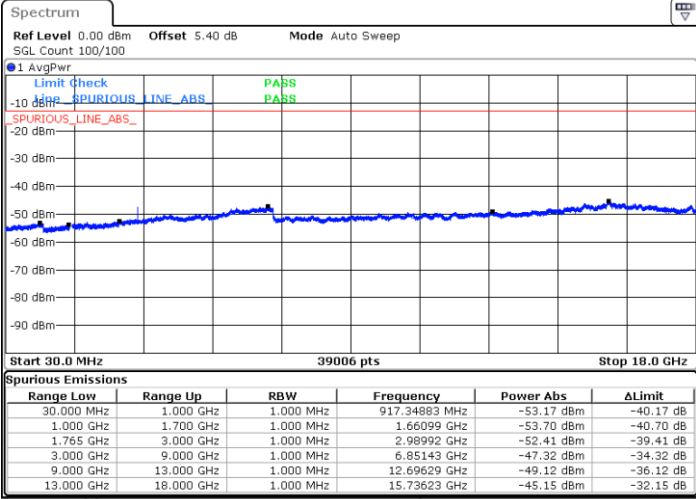

Date: 1.AUG.2019 04:00:21

Date: 1.AUG.2019 04:01:15

Middle Channel / QPSK

Middle Channel / 16QAM

Date: 1.AUG.2019 04:02:50

Date: 1.AUG.2019 04:03:45

LTE Band 4 / 5MHz

Highest Channel / QPSK

Date: 1.AUG.2019 04:09:50

Highest Channel / 16QAM

Date: 1.AUG.2019 04:10:45

LTE Band 4 / 10MHz

Lowest Channel / QPSK

Date: 1.AUG.2019 04:39:50

Lowest Channel / 16QAM

Date: 1.AUG.2019 04:40:45

LTE Band 4 / 10MHz

Middle Channel / QPSK

Middle Channel / 16QAM

Date: 1.AUG.2019 04:42:20

Date: 1.AUG.2019 04:43:15

Highest Channel / QPSK

Highest Channel / 16QAM

Date: 1.AUG.2019 04:49:20