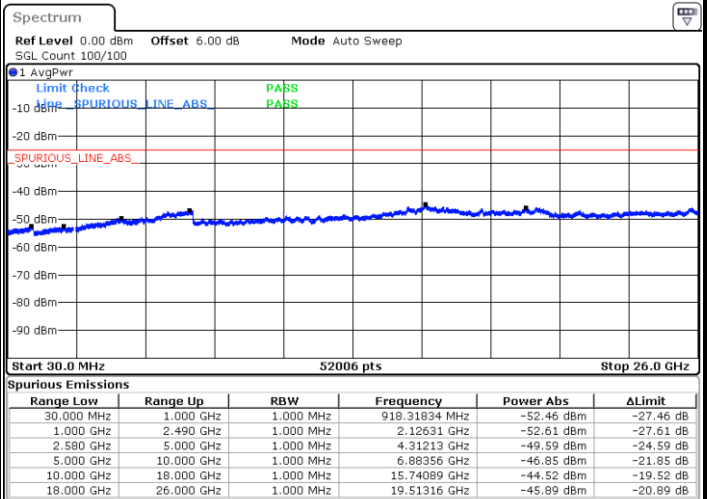

Lowest Channel / QPSK

Date: 5.AUG.2019 16:13:31

Lowest Channel / 16QAM

Date: 5.AUG.2019 16:14:24

LTE Band 5 / 10MHz

Middle Channel / QPSK

Date: 5.AUG.2019 16:15:58

Middle Channel / 16QAM

Date: 5.AUG.2019 16:16:51

Highest Channel / QPSK

Date: 5.AUG.2019 16:18:24

Highest Channel / 16QAM

Date: 5.AUG.2019 16:19:18

LTE Band 7 / 5MHz

Lowest Channel / QPSK

Lowest Channel / 16QAM

Date: 8 AUG.2019 07:43:33

Date: 8 AUG.2019 07:44:27

Middle Channel / QPSK

Middle Channel / 16QAM

Date: 8 AUG.2019 07:46:15

Date: 8 AUG.2019 07:45:21

LTE Band 7 / 5MHz

Highest Channel / QPSK

Date: 8 AUG.2019 07:47:09

Highest Channel / 16QAM

Date: 8 AUG.2019 07:48:03

LTE Band 7 / 10MHz

Lowest Channel / QPSK

Date: 8 AUG.2019 08:00:04

Lowest Channel / 16QAM

Date: 8 AUG.2019 08:00:58