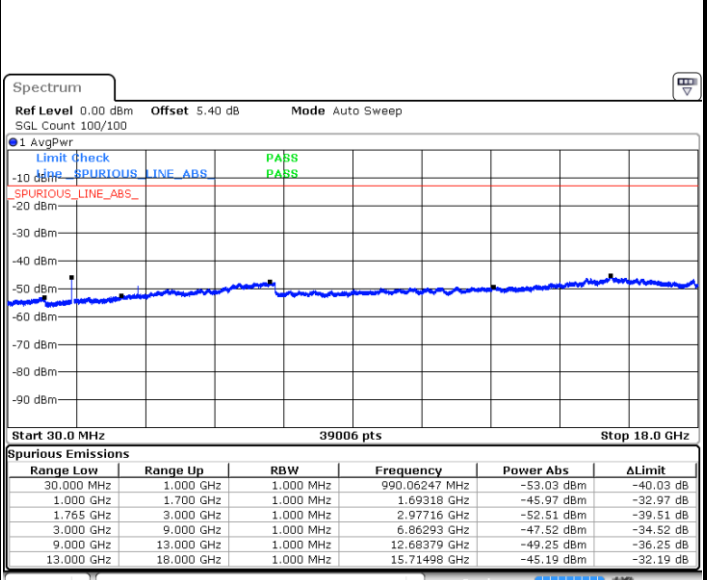

Date: 1.AUG.2019 04:00:21

Date: 1.AUG.2019 04:01:15

Middle Channel / QPSK

Middle Channel / 16QAM

Date: 1.AUG.2019 04:02:50

Date: 1.AUG.2019 04:03:45

LTE Band 4 / 5MHz

Highest Channel / QPSK

Date: 1.AUG.2019 04:09:50

Highest Channel / 16QAM

Date: 1.AUG.2019 04:10:45

LTE Band 4 / 10MHz

Lowest Channel / QPSK

Date: 1.AUG.2019 04:39:50

Lowest Channel / 16QAM

Date: 1.AUG.2019 04:40:45

LTE Band 4 / 10MHz

Middle Channel / QPSK

Middle Channel / 16QAM

Date: 1.AUG.2019 04:42:20

Date: 1.AUG.2019 04:43:15

Highest Channel / QPSK

Highest Channel / 16QAM

Date: 1.AUG.2019 04:49:20