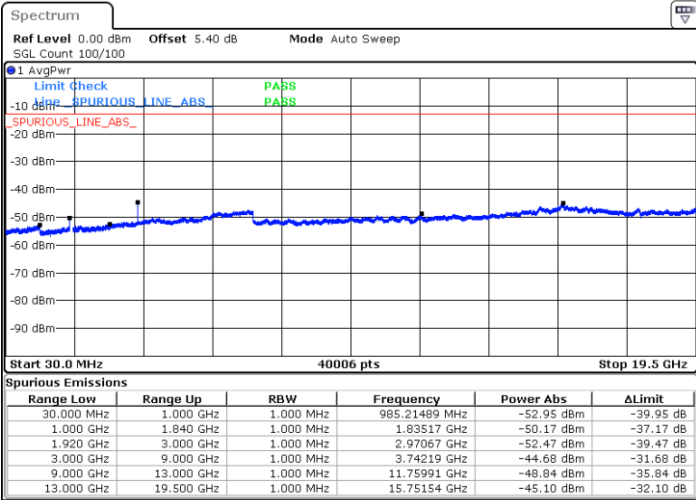

Date: 1.AUG.2019 02:35:58

LTE Band 2 / 15MHz

Lowest Channel / QPSK

Lowest Channel / 16QAM

Date: 1.AUG.2019 02:42:04

Date: 1.AUG.2019 02:42:59

Middle Channel / QPSK

Middle Channel / 16QAM

Date: 1.AUG.2019 02:44:34

Date: 1.AUG.2019 02:53:09

LTE Band 2 / 15MHz

Highest Channel / QPSK

Highest Channel / 16QAM

LTE Band 2 / 20MHz

Lowest Channel / QPSK

Lowest Channel / 16QAM

LTE Band 2 / 20MHz

Middle Channel / QPSK

Middle Channel / 16QAM

Date: 1.AUG.2019 03:08:45

Date: 1.AUG.2019 03:08:40

Highest Channel / QPSK

Highest Channel / 16QAM

Date: 1.AUG.2019 03:15:45