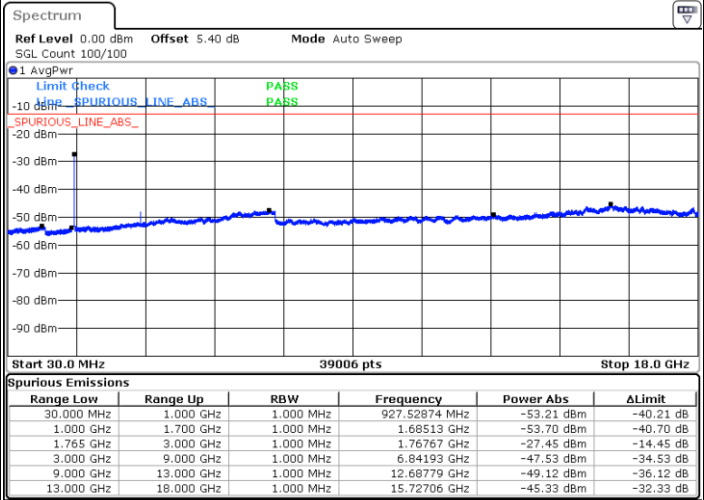

Date: 1.AUG.2019 04:50:15

LTE Band 4 / 15MHz

Lowest Channel / QPSK

Lowest Channel / 16QAM

Date: 1.AUG.2019 04:56:20

Date: 1.AUG.2019 04:57:15

Middle Channel / QPSK

Middle Channel / 16QAM

Date: 1.AUG.2019 04:58:50

Date: 1.AUG.2019 04:59:45

LTE Band 4 / 15MHz

Highest Channel / QPSK

Date: 1.AUG.2019 05:05:50

Highest Channel / 16QAM

Date: 1.AUG.2019 05:06:45

LTE Band 4 / 20MHz

Lowest Channel / QPSK

Date: 1.AUG.2019 05:12:51

Lowest Channel / 16QAM

Date: 1.AUG.2019 05:13:45

LTE Band 4 / 20MHz

Middle Channel / QPSK

Middle Channel / 16QAM

Date: 1.AUG.2019 05:15:21