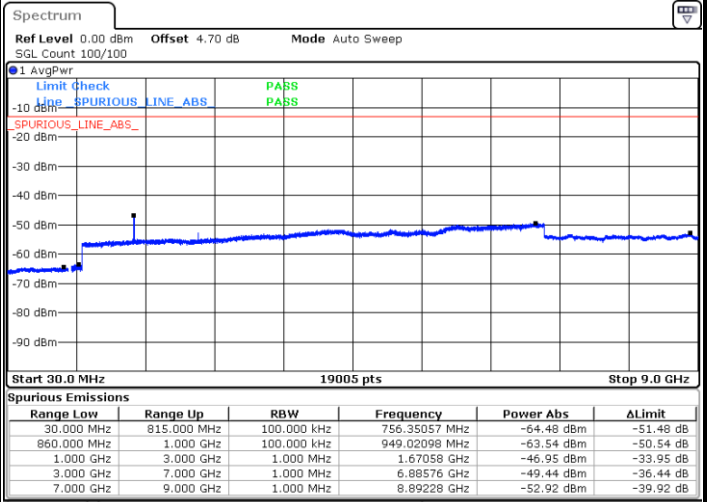

Date: 5.AUG.2019 15:51:30

Date: 5.AUG.2019 15:52:24

Middle Channel / QPSK

Middle Channel / 16QAM

Date: 5.AUG.2019 15:53:57

Date: 5.AUG.2019 15:54:51

LTE Band 5 / 1.4MHz

Highest Channel / QPSK

Highest Channel / 16QAM

Date: 5 AUG.2019 15:56:24

Date: 5 AUG.2019 15:57:18

LTE Band 5 / 3MHz

Lowest Channel / QPSK

Lowest Channel / 16QAM

Date: 5 AUG.2019 15:58:51

Date: 5 AUG.2019 15:58:44

LTE Band 5 / 3MHz

Middle Channel / QPSK

Middle Channel / 16QAM

Date: 5.AUG.2019 16:01:17

Date: 5.AUG.2019 16:02:11

Highest Channel / QPSK

Highest Channel / 16QAM

Date: 5.AUG.2019 16:03:44