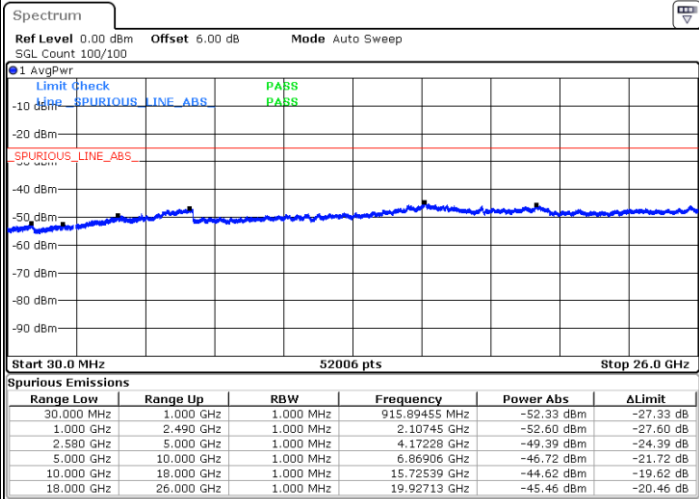

Date: 8 AUG.2019 08:18:23