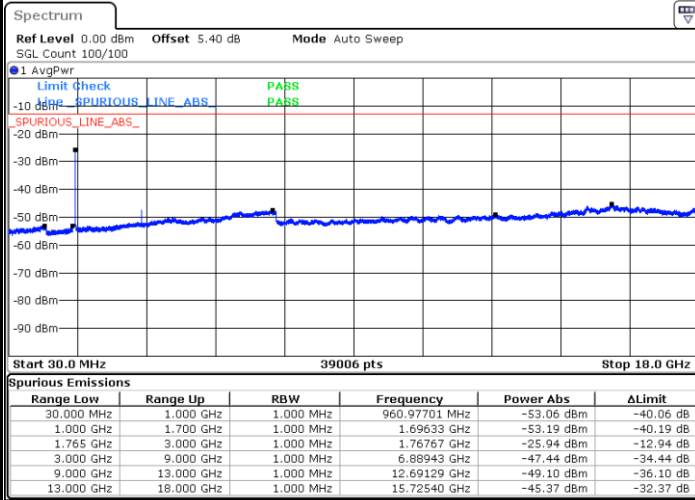

LTE Band 4 / 10MHz

Middle Channel / QPSK

Middle Channel / 16QAM

Date: 1.AUG.2019 04:42:20

Date: 1.AUG.2019 04:43:15

Highest Channel / QPSK

Highest Channel / 16QAM

Date: 1.AUG.2019 04:49:20

Date: 1.AUG.2019 04:50:15

LTE Band 4 / 15MHz

Lowest Channel / QPSK

Lowest Channel / 16QAM

Date: 1.AUG.2019 04:56:20

Date: 1.AUG.2019 04:57:15

Middle Channel / QPSK

Middle Channel / 16QAM

Date: 1.AUG.2019 04:58:50

Date: 1.AUG.2019 04:59:45

LTE Band 4 / 15MHz

Highest Channel / QPSK

Date: 1.AUG.2019 05:05:50

Highest Channel / 16QAM

Date: 1.AUG.2019 05:06:45

LTE Band 4 / 20MHz