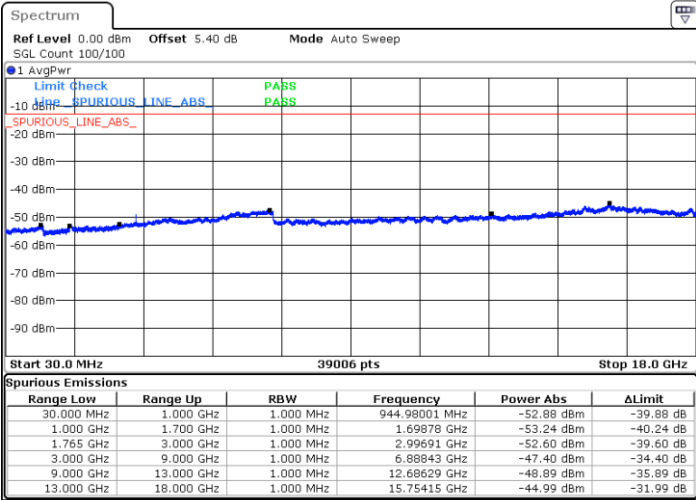

Lowest Channel / QPSK

Date: 1.AUG.2019 03:43:50

Lowest Channel / 16QAM

Date: 1.AUG.2019 03:44:45

LTE Band 4 / 3MHz

Middle Channel / QPSK

Date: 1.AUG.2019 03:46:20

Middle Channel / 16QAM

Date: 1.AUG.2019 03:47:15

Highest Channel / QPSK

Date: 1.AUG.2019 03:53:20

Highest Channel / 16QAM

Date: 1.AUG.2019 03:54:15

LTE Band 4 / 5MHz

Lowest Channel / QPSK

Lowest Channel / 16QAM

Date: 1.AUG.2019 04:00:21

Date: 1.AUG.2019 04:01:15

Middle Channel / QPSK

Middle Channel / 16QAM

Date: 1.AUG.2019 04:02:50

Date: 1.AUG.2019 04:03:45

LTE Band 4 / 5MHz

Highest Channel / QPSK

Date: 1.AUG.2019 04:09:50

Highest Channel / 16QAM

Date: 1.AUG.2019 04:10:45

LTE Band 4 / 10MHz

Lowest Channel / QPSK

Date: 1.AUG.2019 04:39:50

Lowest Channel / 16QAM

Date: 1.AUG.2019 04:40:45