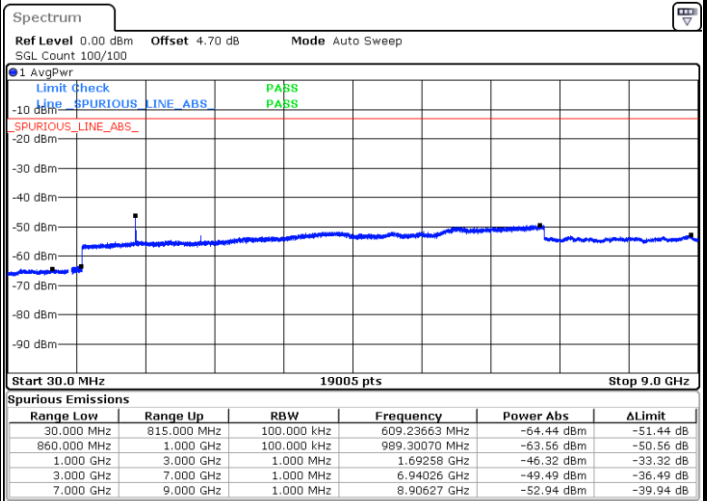

Highest Channel / 16QAM

Date: 5 AUG.2019 15:56:24

Date: 5 AUG.2019 15:57:18

LTE Band 5 / 3MHz

Lowest Channel / QPSK

Lowest Channel / 16QAM

Date: 5 AUG.2019 15:58:51

Date: 5 AUG.2019 15:58:44

LTE Band 5 / 3MHz

Middle Channel / QPSK

Middle Channel / 16QAM

Date: 5.AUG.2019 16:01:17

Date: 5.AUG.2019 16:02:11

Highest Channel / QPSK

Highest Channel / 16QAM

Date: 5.AUG.2019 16:03:44

Date: 5.AUG.2019 16:04:37

LTE Band 5 / 5MHz

Lowest Channel / QPSK

Date: 5.AUG.2019 16:06:11

Lowest Channel / 16QAM

Date: 5.AUG.2019 16:07:04

Middle Channel / QPSK

Date: 5.AUG.2019 16:08:37