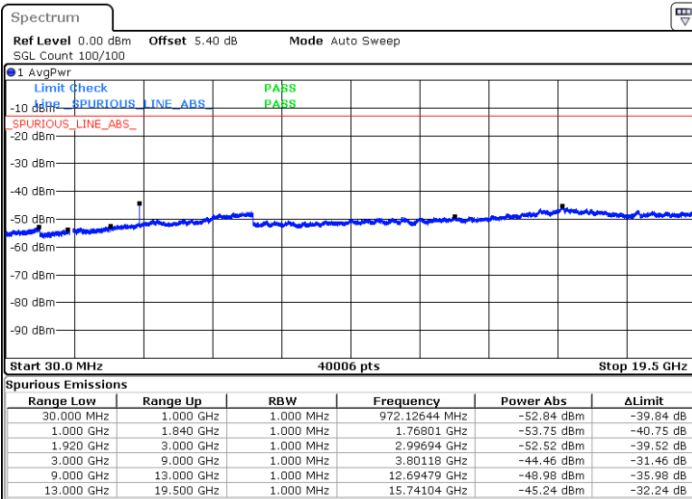

LTE Band 2 / 10MHz

Middle Channel / QPSK

Middle Channel / 16QAM

Date: 1.AUG.2019 02:28:03

Date: 1.AUG.2019 02:28:58

Highest Channel / QPSK

Highest Channel / 16QAM

Date: 1.AUG.2019 02:35:03

Date: 1.AUG.2019 02:35:58

LTE Band 2 / 15MHz

Lowest Channel / QPSK

Lowest Channel / 16QAM

Date: 1.AUG.2019 02:42:04

Date: 1.AUG.2019 02:42:59

Middle Channel / QPSK

Middle Channel / 16QAM