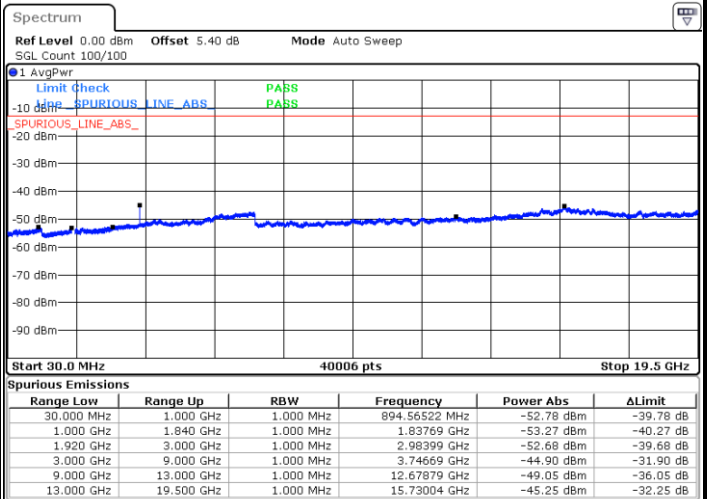

LTE Band 2 / 10MHz

Middle Channel / QPSK

Middle Channel / 16QAM

Date: 1.AUG.2019 02:28:03

Date: 1.AUG.2019 02:28:58

Highest Channel / QPSK

Highest Channel / 16QAM

Date: 1.AUG.2019 02:35:03

Date: 1.AUG.2019 02:35:58

LTE Band 2 / 15MHz

Lowest Channel / QPSK

Lowest Channel / 16QAM

Date: 1.AUG.2019 02:42:04

Date: 1.AUG.2019 02:42:59

Middle Channel / QPSK

Middle Channel / 16QAM

Date: 1.AUG.2019 02:44:34

Date: 1.AUG.2019 02:53:09

LTE Band 2 / 15MHz

Highest Channel / QPSK

Highest Channel / 16QAM

LTE Band 2 / 20MHz

Lowest Channel / QPSK

Lowest Channel / 16QAM