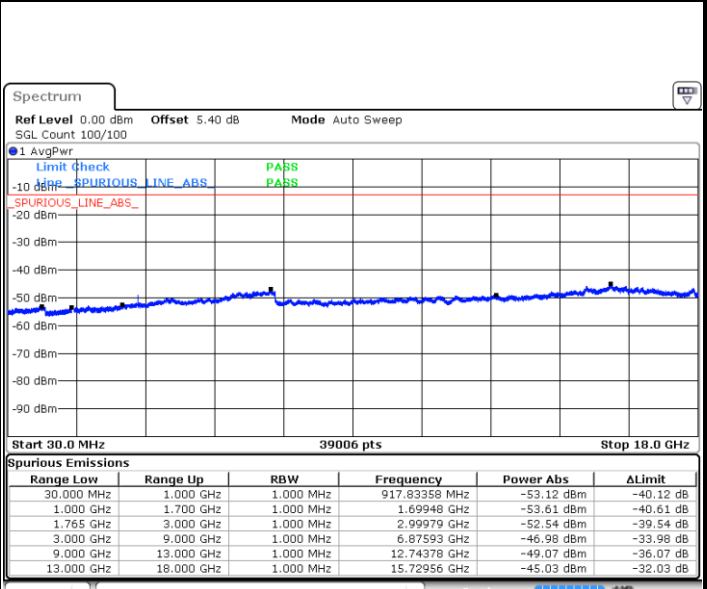

Date: 1.AUG.2019 03:16:39

LTE Band 4 / 1.4MHz

Lowest Channel / QPSK

Lowest Channel / 16QAM

Date: 1.AUG.2019 03:27:20

Date: 1.AUG.2019 03:28:15

Middle Channel / QPSK

Middle Channel / 16QAM

Date: 1.AUG.2019 03:29:50

Date: 1.AUG.2019 03:30:45

LTE Band 4 / 1.4MHz

Highest Channel / QPSK

Date: 1.AUG.2019 03:36:50

Highest Channel / 16QAM

Date: 1.AUG.2019 03:37:45

LTE Band 4 / 3MHz

Lowest Channel / QPSK

Date: 1.AUG.2019 03:43:50

Lowest Channel / 16QAM

Date: 1.AUG.2019 03:44:45

LTE Band 4 / 3MHz

Middle Channel / QPSK

Date: 1.AUG.2019 03:46:20

Middle Channel / 16QAM

Date: 1.AUG.2019 03:47:15

Highest Channel / QPSK

Date: 1.AUG.2019 03:53:20

Highest Channel / 16QAM

Date: 1.AUG.2019 03:54:15

LTE Band 4 / 5MHz

Lowest Channel / QPSK

Lowest Channel / 16QAM