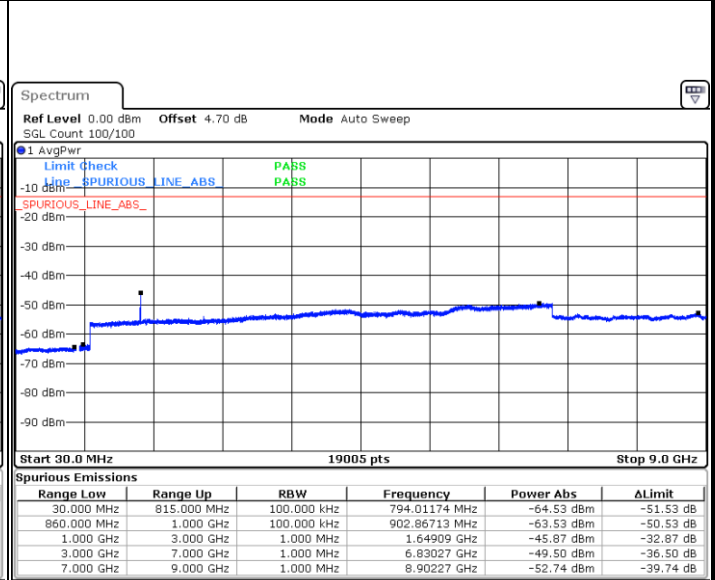

LTE Band 5 / 3MHz

Middle Channel / QPSK

Middle Channel / 16QAM

Date: 5.AUG.2019 16:01:17

Date: 5.AUG.2019 16:02:11

Highest Channel / QPSK

Highest Channel / 16QAM

Date: 5.AUG.2019 16:03:44

Date: 5.AUG.2019 16:04:37

LTE Band 5 / 5MHz

Lowest Channel / QPSK

Date: 5.AUG.2019 16:06:11

Lowest Channel / 16QAM

Date: 5.AUG.2019 16:07:04

Middle Channel / QPSK

Date: 5.AUG.2019 16:08:37

Middle Channel / 16QAM

Date: 5.AUG.2019 16:09:31

LTE Band 5 / 5MHz

Highest Channel / QPSK

Date: 5.AUG.2019 16:11:04

Highest Channel / 16QAM

Date: 5.AUG.2019 16:11:58

LTE Band 5 / 10MHz