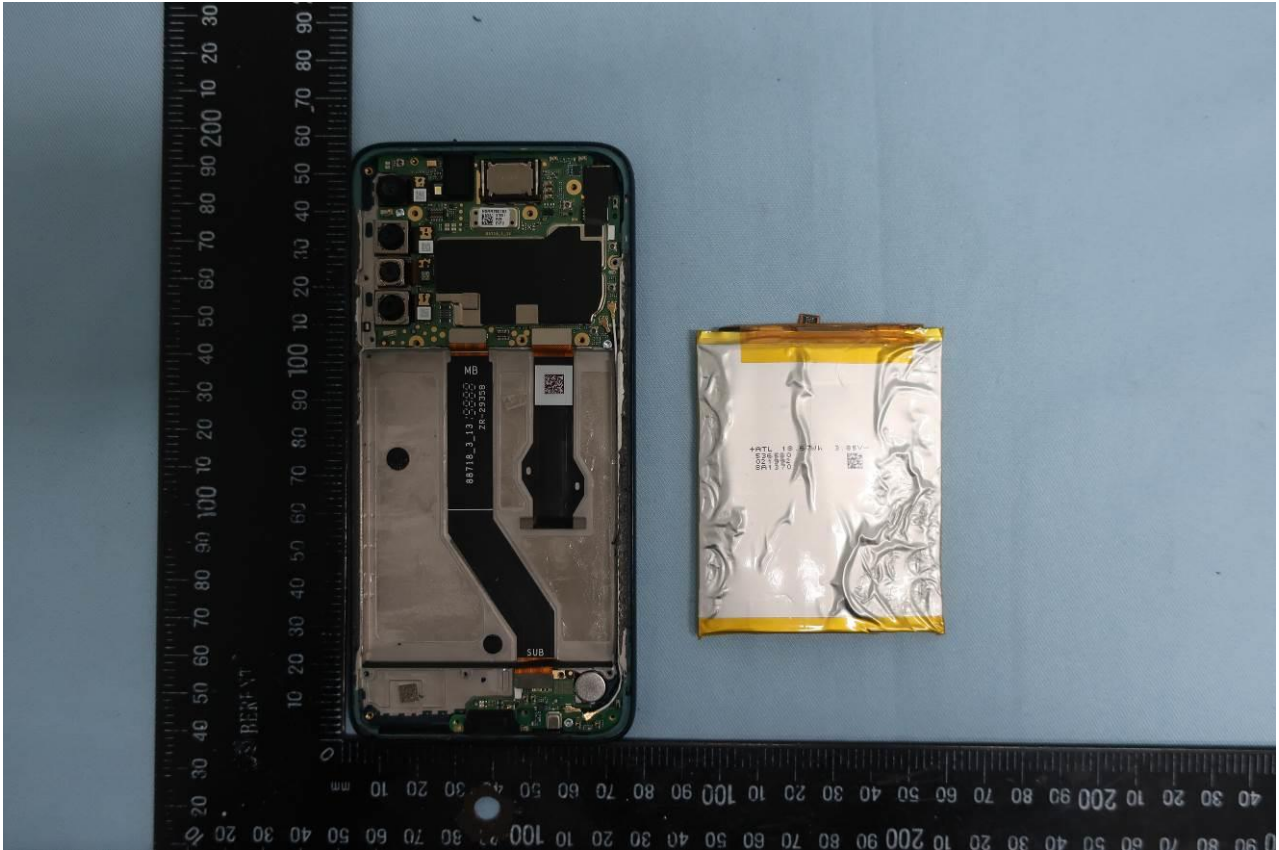

3. Internal Photograph of EUT

Brand Name: Motorola / Model Name: XT2041-3

Brand Name: Motorola / Model Name: XT2041-3

Brand Name: Motorola / Model Name: XT2041-3

Brand Name: Motorola / Model Name: XT2041-3

Brand Name: Motorola / Model Name: XT2041-3

Brand Name: Motorola / Model Name: XT2041-3

Brand Name: Motorola / Model Name: XT2041-3

Brand Name: Motorola / Model Name: XT2041-3

Brand Name: Motorola / Model Name: XT2041-3