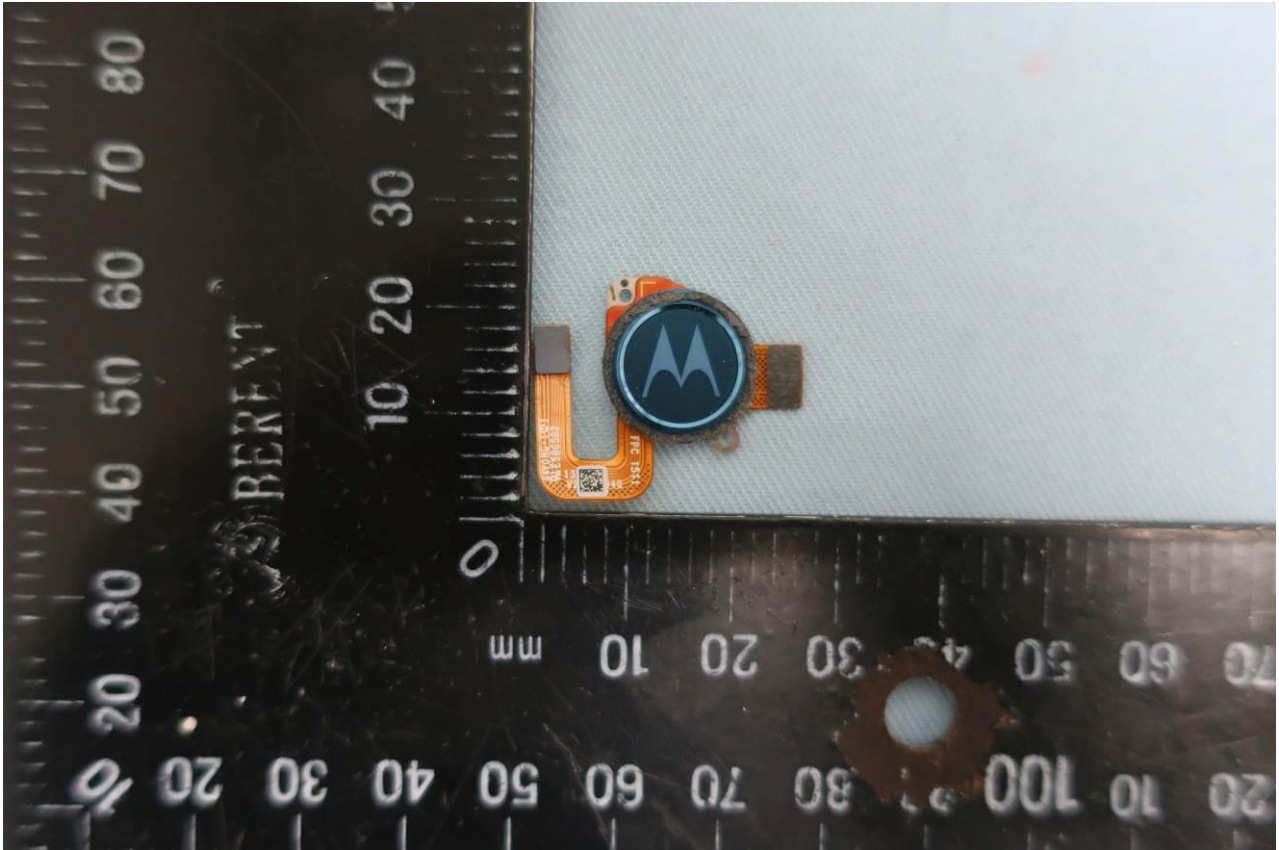

3. Internal Photograph of EUT

Brand Name: Motorola / Model Name: XT2041-3

Brand Name: Motorola / Model Name: XT2041-3

Brand Name: Motorola / Model Name: XT2041-3

Brand Name: Motorola / Model Name: XT2041-3

Brand Name: Motorola / Model Name: XT2041-3

Brand Name: Motorola / Model Name: XT2041-3

Brand Name: Motorola / Model Name: XT2041-3

Brand Name: Motorola / Model Name: XT2041-3

Brand Name: Motorola / Model Name: XT2041-3