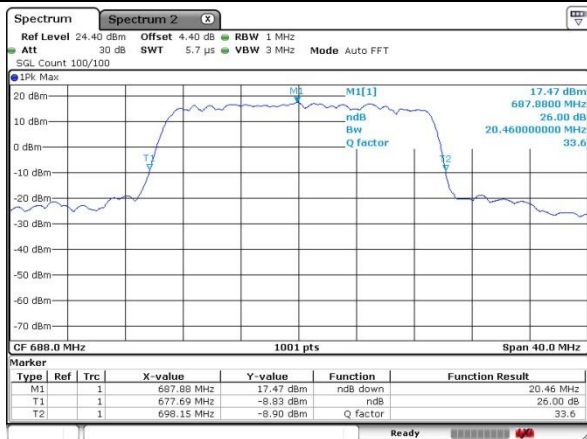

Highest Channel / 20MHz / QPSK

Date: 17.OCT.2019 05:24:03

Highest Channel / 20MHz / 16QAM

Date: 17.OCT.2019 05:24:24

LTE Band 71

Lowest Channel / 5MHz / 64QAM

Date: 17.OCT.2019 05:50:53

Lowest Channel / 10MHz / 64QAM