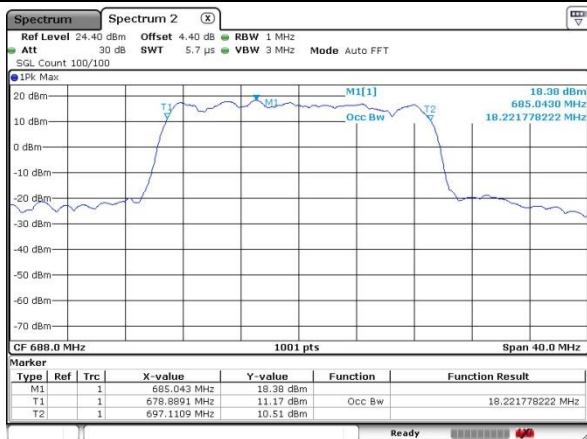

Lowest Channel / 20MHz / QPSK

Date: 17.OCT.2019 05:29:01

Lowest Channel / 20MHz / 16QAM

Date: 17.OCT.2019 05:29:16

Middle Channel / 20MHz / QPSK

Date: 17.OCT.2019 05:28:58

Middle Channel / 20MHz / 16QAM

Date: 17.OCT.2019 05:28:38

Highest Channel / 20MHz / QPSK

Date: 17.OCT.2019 05:23:38

Highest Channel / 20MHz / 16QAM

Date: 17.OCT.2019 05:24:47

LTE Band 71

Lowest Channel / 5MHz / 64QAM

Date: 17.OCT.2019 05:50:33

Lowest Channel / 10MHz / 64QAM