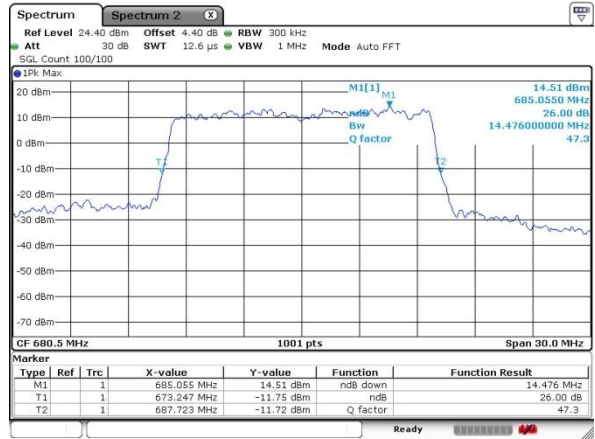

Middle Channel / 15MHz / 16QAM

Date: 17.OCT.2019 05:33:47