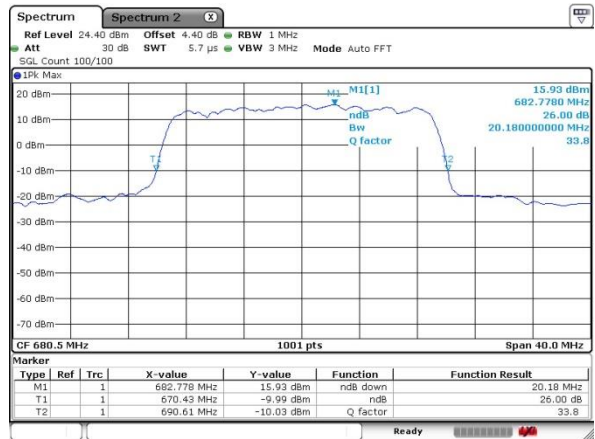

Middle Channel / 20MHz / 64QAM

Date: 17.OCT.2019 05:25:59