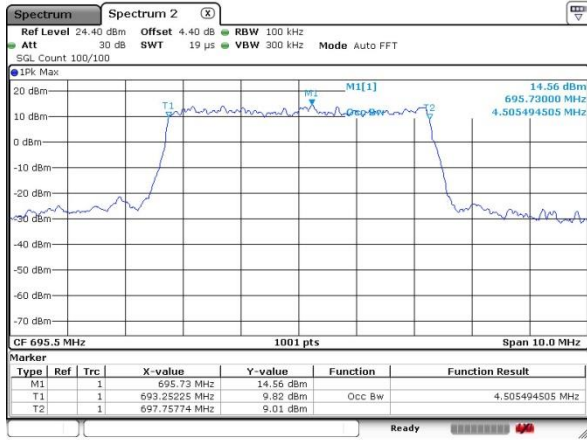

LTE Band 71

Lowest Channel / 5MHz / QPSK

Date: 17.OCT.2019 05:50:05

Lowest Channel / 5MHz / 16QAM

Date: 17.OCT.2019 05:50:20

Middle Channel / 5MHz / QPSK

Date: 17.OCT.2019 05:49:19

Middle Channel / 5MHz / 16QAM

Date: 17.OCT.2019 05:48:59

Highest Channel / 5MHz / QPSK

Date: 17.OCT.2019 05:53:08

Highest Channel / 5MHz / 16QAM

Date: 17.OCT.2019 05:52:52

LTE Band 71

Lowest Channel / 10MHz / QPSK

Date: 17.OCT.2019 05:46:14