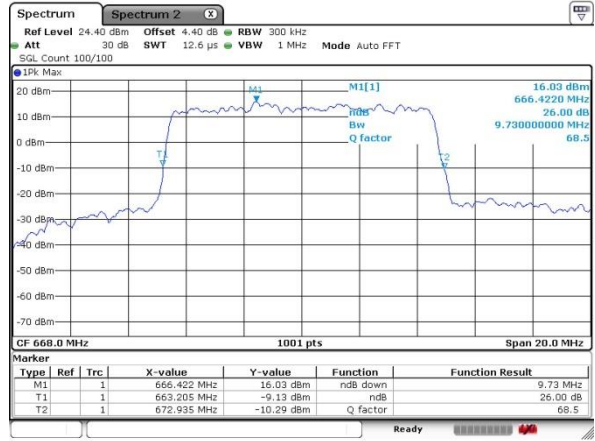

Lowest Channel / 10MHz / 16QAM

Date: 17.OCT.2019 05:45:13