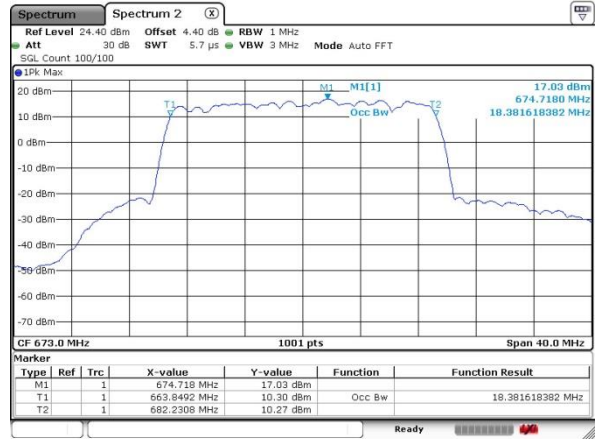

Date: 17.OCT.2019 05:43:33

LTE Band 71

Lowest Channel / 15MHz / 64QAM

Date: 17.OCT.2019 05:37:25

Lowest Channel / 20MHz / 64QAM

Date: 17.OCT.2019 05:29:33

Middle Channel / 15MHz / 64QAM

Date: 17.OCT.2019 05:32:39