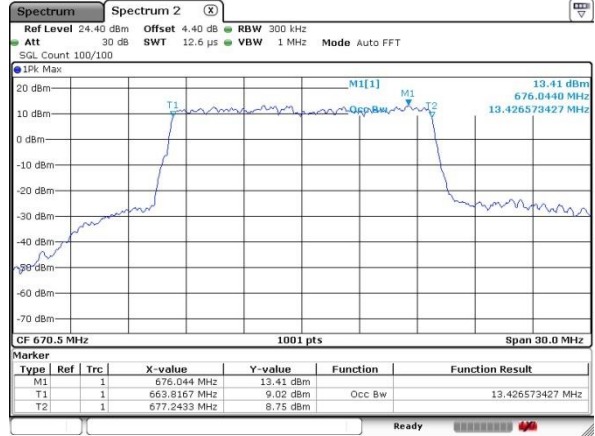

Highest Channel / 10MHz / 16QAM

Date: 17.OCT.2019 05:43:19

LTE Band 71

Lowest Channel / 15MHz / QPSK

Date: 17.OCT.2019 05:37:11

Lowest Channel / 15MHz / 16QAM

Date: 17.OCT.2019 05:36:53

Middle Channel / 15MHz / QPSK