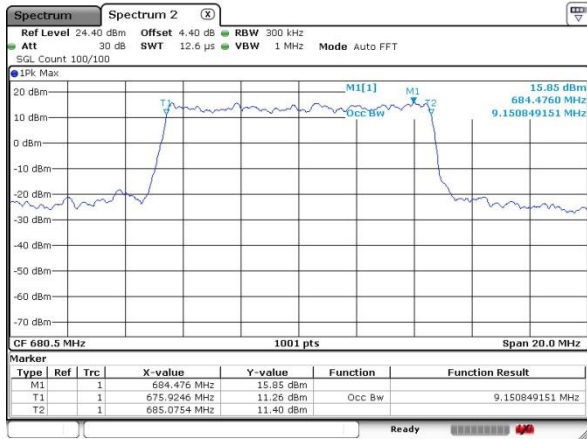

Middle Channel / 10MHz / QPSK

Date: 17.OCT.2019 05:42:33