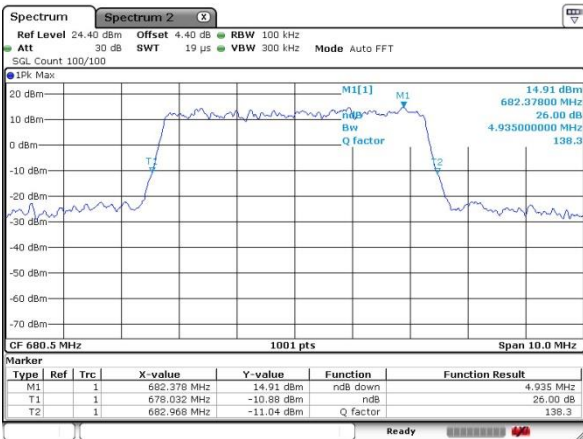

LTE Band 71

Lowest Channel / 5MHz / QPSK

Date: 17.OCT.2019 05:51:25

Lowest Channel / 5MHz / 16QAM

Date: 17.OCT.2019 05:51:08

Middle Channel / 5MHz / QPSK

Date: 17.OCT.2019 05:47:53

Middle Channel / 5MHz / 16QAM