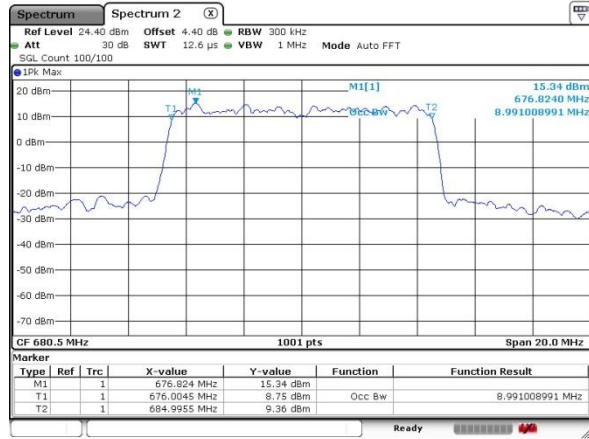

Middle Channel / 10MHz / 64QAM

Date: 17.OCT.2019 05:41:54