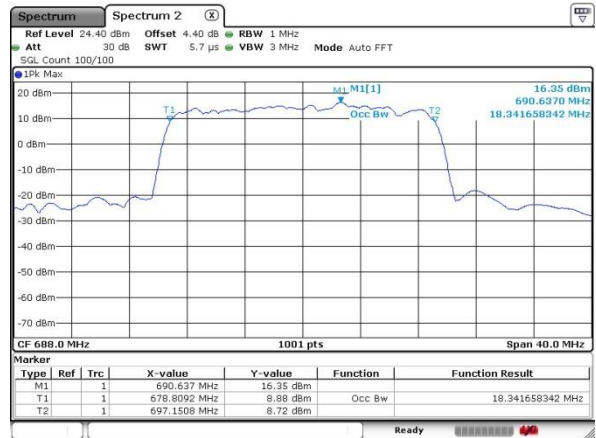

Middle Channel / 20MHz / 64QAM

Date: 17.OCT.2019 05:28:19

Highest Channel / 15MHz / 64QAM

Date: 17.OCT.2019 05:36:01

Highest Channel / 20MHz / 64QAM

Date: 17.OCT.2019 05:25:09

## LTE Band 71 / 5MHz / QPSK