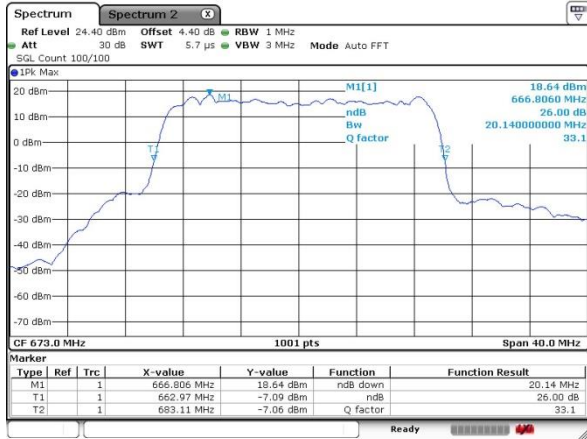

LTE Band 71

Lowest Channel / 20MHz / QPSK

Date: 17.OCT.2019 05:28:47