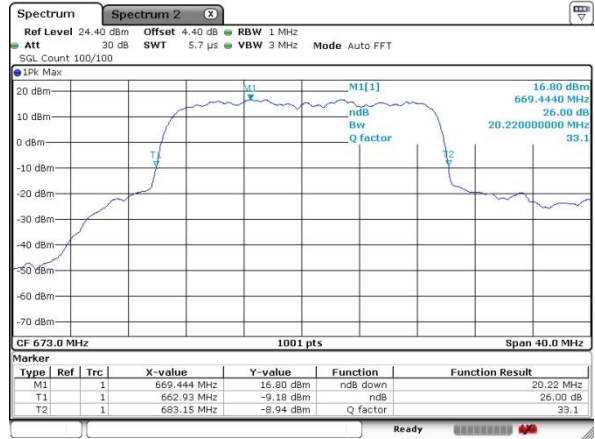

Lowest Channel / 20MHz / 16QAM

Date: 17.OCT.2019 05:28:08