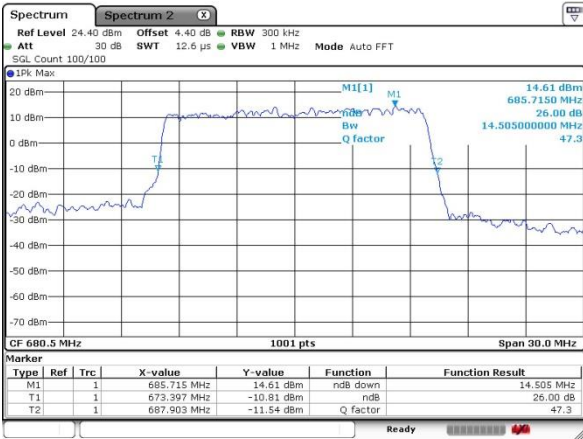

Highest Channel / 10MHz / 16QAM

Date: 17.OCT.2019 05:44:10

LTE Band 71

Lowest Channel / 15MHz / QPSK

Date: 17.OCT.2019 05:39:02

Lowest Channel / 15MHz / 16QAM

Date: 17.OCT.2019 05:38:38

Middle Channel / 15MHz / QPSK