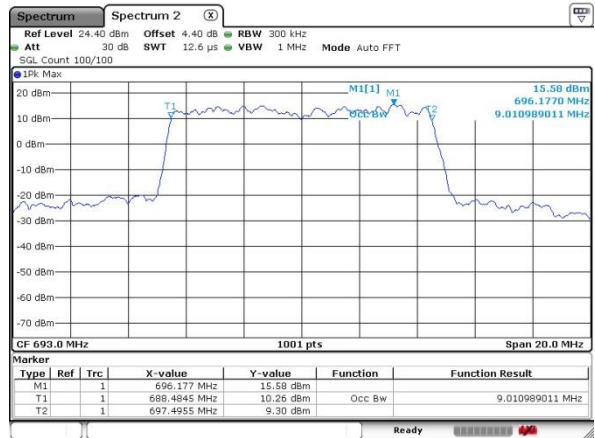

Highest Channel / 10MHz / 16QAM

Date: 17.OCT.2019 05:43:19

LTE Band 71

Lowest Channel / 15MHz / QPSK

Date: 17.OCT.2019 05:37:11

Lowest Channel / 15MHz / 16QAM

Date: 17.OCT.2019 05:36:53

Middle Channel / 15MHz / QPSK