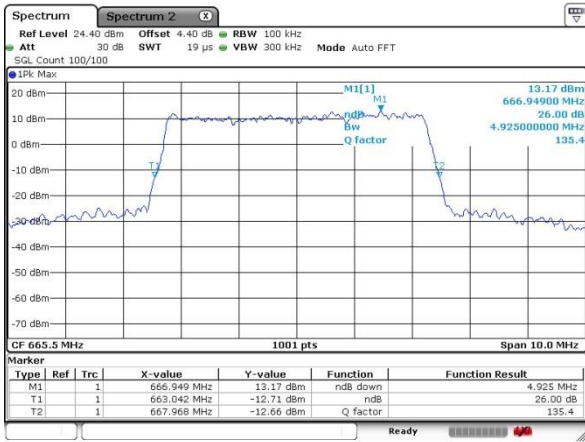

Highest Channel / 20MHz / QPSK

Date: 17.OCT.2019 05:24:03

Highest Channel / 20MHz / 16QAM

Date: 17.OCT.2019 05:24:24

LTE Band 71

Lowest Channel / 5MHz / 64QAM

Date: 17.OCT.2019 05:50:53

Lowest Channel / 10MHz / 64QAM