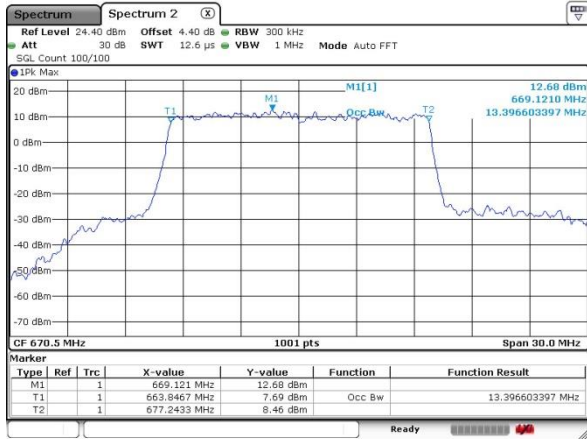

LTE Band 71

Lowest Channel / 15MHz / 64QAM

Date: 17.OCT.2019 05:37:25