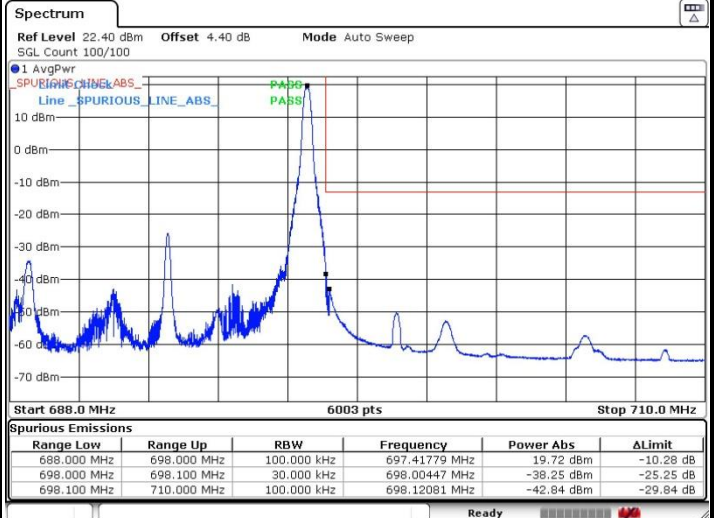

### Highest Band Edge / Full RB

Date: 17.OCT.2019 03:43:40

LTE Band 71 / 5MHz / 16QAM

Lowest Band Edge / 1 RB

Date: 17.OCT.2019 02:16:23

Highest Band Edge / 1 RB

Date: 17.OCT.2019 03:51:56

Lowest Band Edge / Full RB

Date: 17.OCT.2019 02:13:05

Highest Band Edge / Full RB

Date: 17.OCT.2019 03:45:59

LTE Band 71 / 10MHz / QPSK

Lowest Band Edge / 1 RB

Date: 17.OCT.2019 02:25:55

Highest Band Edge / 1 RB

Date: 17.OCT.2019 03:40:39

Lowest Band Edge / Full RB

Date: 17.OCT.2019 02:19:33

Highest Band Edge / Full RB

Date: 17.OCT.2019 03:31:15

LTE Band 71 / 10MHz / 16QAM

Lowest Band Edge / 1 RB

Date: 17.OCT.2019 02:24:00

Highest Band Edge / 1 RB

Date: 17.OCT.2019 03:39:05

Lowest Band Edge / Full RB

Date: 17.OCT.2019 02:20:29

Highest Band Edge / Full RB

Date: 17.OCT.2019 03:32:46