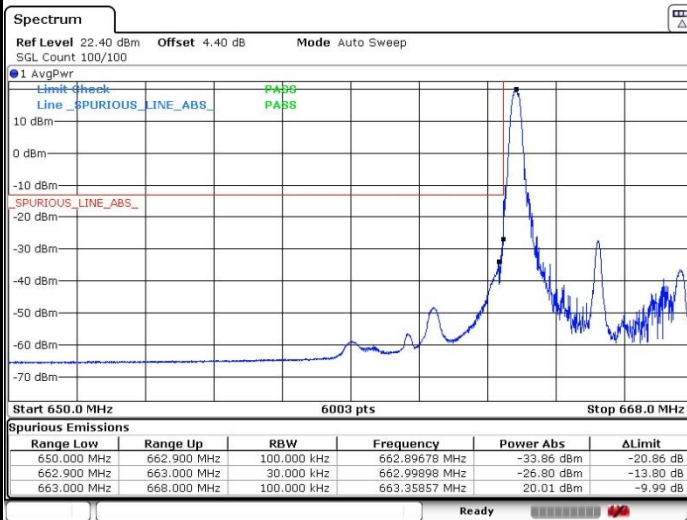

### Lowest Band Edge / Full RB

Date: 17.OCT.2019 01:55:01

### Highest Band Edge / Full RB

Date: 17.OCT.2019 03:43:40

LTE Band 71 / 5MHz / 16QAM

Lowest Band Edge / 1 RB

Date: 17.OCT.2019 02:16:23

Highest Band Edge / 1 RB

Date: 17.OCT.2019 03:51:56

Lowest Band Edge / Full RB

Date: 17.OCT.2019 02:13:05

Highest Band Edge / Full RB

Date: 17.OCT.2019 03:45:59

LTE Band 71 / 10MHz / QPSK

Lowest Band Edge / 1 RB

Date: 17.OCT.2019 02:25:55

Highest Band Edge / 1 RB

Date: 17.OCT.2019 03:40:39

Lowest Band Edge / Full RB

Date: 17.OCT.2019 02:19:33

Highest Band Edge / Full RB

Date: 17.OCT.2019 03:31:15

LTE Band 71 / 10MHz / 16QAM

Lowest Band Edge / 1 RB

Date: 17.OCT.2019 02:24:00

Highest Band Edge / 1 RB