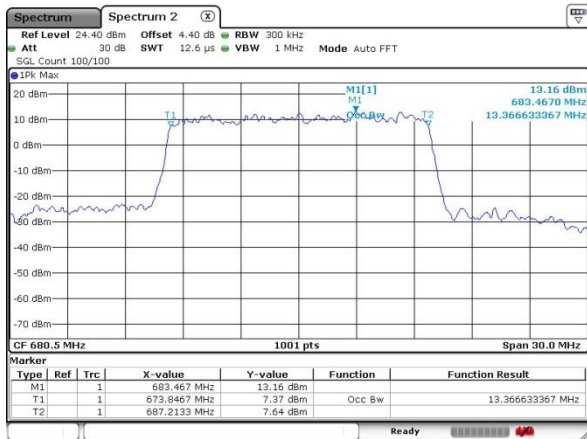

Date: 17.OCT.2019 05:43:33

LTE Band 71

Lowest Channel / 15MHz / 64QAM

Date: 17.OCT.2019 05:37:25

Lowest Channel / 20MHz / 64QAM

Date: 17.OCT.2019 05:29:33

Middle Channel / 15MHz / 64QAM

Date: 17.OCT.2019 05:32:39