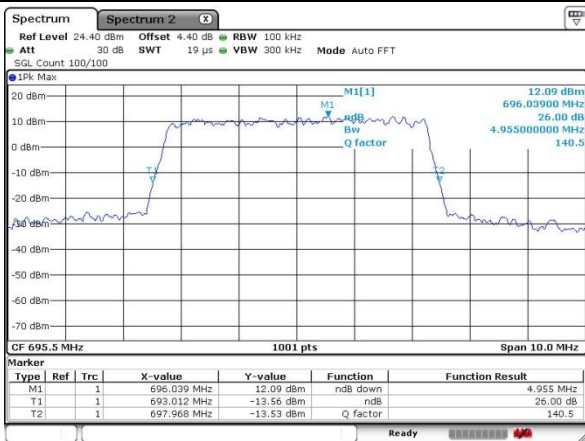

Date: 17.OCT.2019 05:45:27

Middle Channel / 5MHz / 64QAM

Date: 17.OCT.2019 05:48:31

Middle Channel / 10MHz / 64QAM

Date: 17.OCT.2019 05:41:13

Highest Channel / 5MHz / 64QAM

Date: 17.OCT.2019 05:52:22

Highest Channel / 10MHz / 64QAM