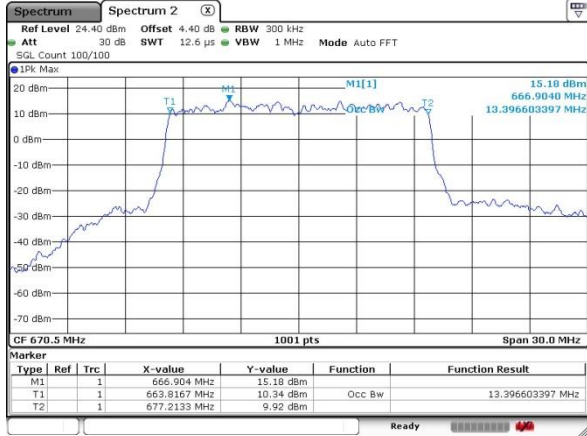

Highest Channel / 10MHz / 16QAM

Date: 17.OCT.2019 05:43:19

LTE Band 71

Lowest Channel / 15MHz / QPSK

Date: 17.OCT.2019 05:37:11

Lowest Channel / 15MHz / 16QAM

Date: 17.OCT.2019 05:36:53

Middle Channel / 15MHz / QPSK