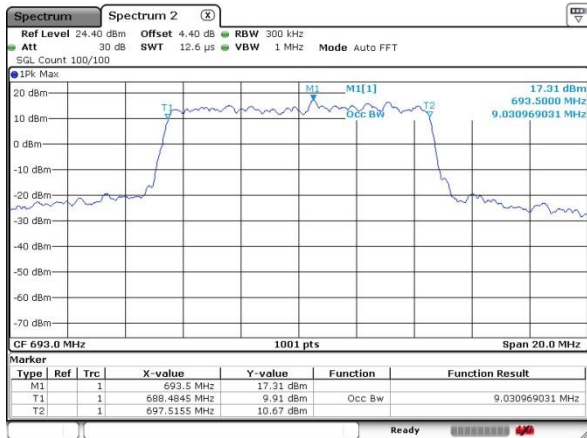

Date: 17.OCT.2019 05:48:59

Highest Channel / 5MHz / QPSK

Date: 17.OCT.2019 05:53:08

Highest Channel / 5MHz / 16QAM

Date: 17.OCT.2019 05:52:52

LTE Band 71

Lowest Channel / 10MHz / QPSK

Date: 17.OCT.2019 05:46:14

Lowest Channel / 10MHz / 16QAM

Date: 17.OCT.2019 05:45:57

Middle Channel / 10MHz / QPSK

Date: 17.OCT.2019 05:42:33

Middle Channel / 10MHz / 16QAM

Date: 17.OCT.2019 05:42:18

Highest Channel / 10MHz / QPSK

Date: 17.OCT.2019 05:43:00

Highest Channel / 10MHz / 16QAM

Date: 17.OCT.2019 05:43:19

LTE Band 71

Lowest Channel / 15MHz / QPSK

Date: 17.OCT.2019 05:37:11

Lowest Channel / 15MHz / 16QAM

Date: 17.OCT.2019 05:36:53

Middle Channel / 15MHz / QPSK