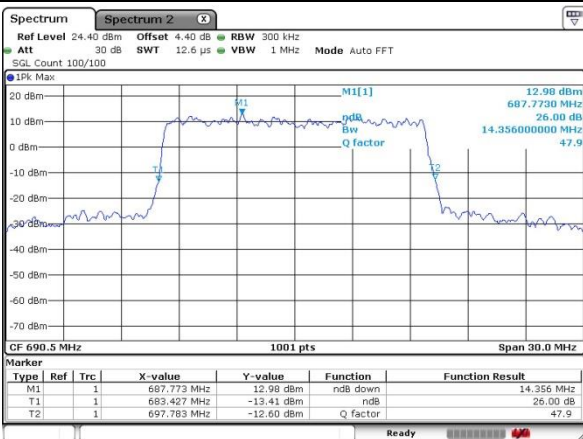

Highest Channel / 15MHz / 64QAM

Date: 17.OCT.2019 05:34:42