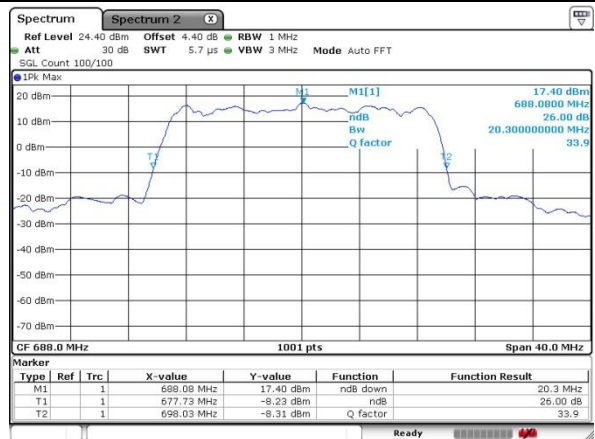

Highest Channel / 20MHz / QPSK

Date: 17.OCT.2019 05:24:03

Highest Channel / 20MHz / 16QAM

Date: 17.OCT.2019 05:24:24

LTE Band 71

Lowest Channel / 5MHz / 64QAM

Date: 17.OCT.2019 05:50:53

Lowest Channel / 10MHz / 64QAM