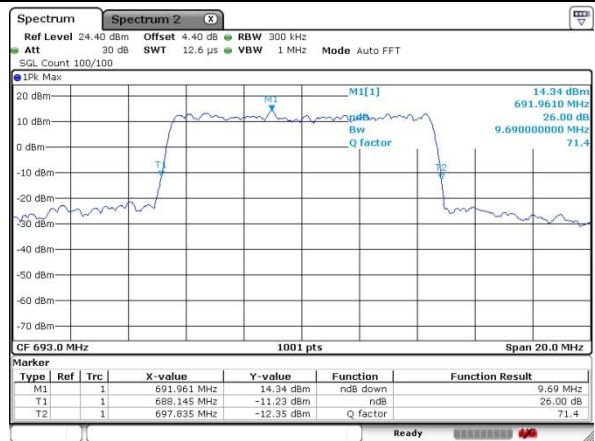

Date: 17.OCT.2019 05:45:27

Middle Channel / 5MHz / 64QAM

Date: 17.OCT.2019 05:48:31

Middle Channel / 10MHz / 64QAM

Date: 17.OCT.2019 05:41:13

Highest Channel / 5MHz / 64QAM

Date: 17.OCT.2019 05:52:22

Highest Channel / 10MHz / 64QAM