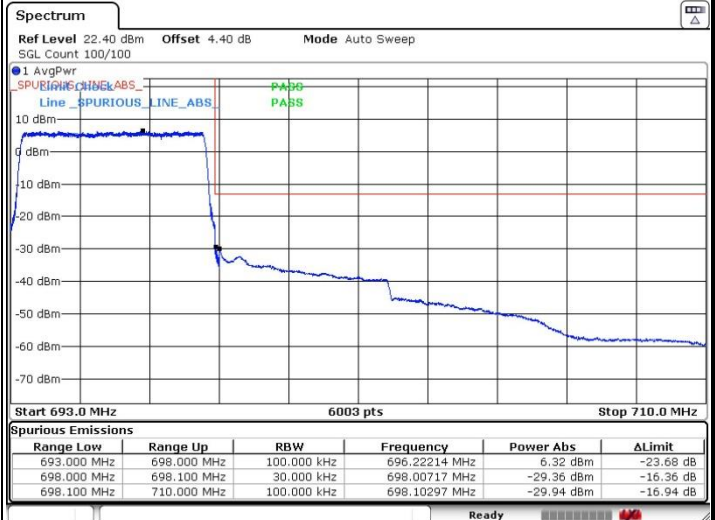

### Lowest Band Edge / 1 RB

Date: 17.OCT.2019 02:17:10

### Highest Band Edge / 1 RB

Date: 17.OCT.2019 03:54:32

### Lowest Band Edge / Full RB

Date: 17.OCT.2019 01:55:01

### Highest Band Edge / Full RB

Date: 17.OCT.2019 03:43:40

LTE Band 71 / 5MHz / 16QAM

Lowest Band Edge / 1 RB

Date: 17.OCT.2019 02:16:23

Highest Band Edge / 1 RB

Date: 17.OCT.2019 03:51:56

Lowest Band Edge / Full RB