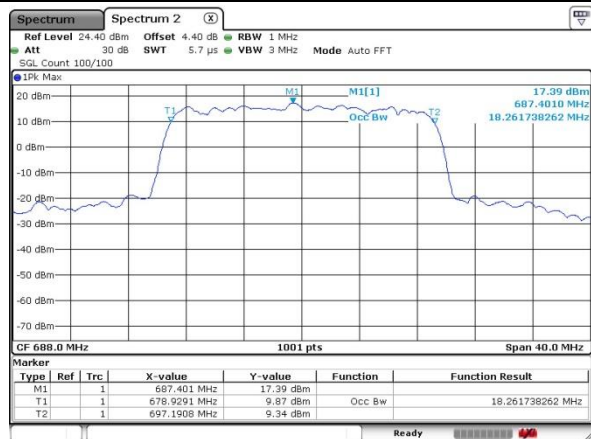

Highest Channel / 20MHz / QPSK

Date: 17.OCT.2019 05:23:38

Highest Channel / 20MHz / 16QAM

Date: 17.OCT.2019 05:24:47

LTE Band 71

Lowest Channel / 5MHz / 64QAM

Date: 17.OCT.2019 05:50:33

Lowest Channel / 10MHz / 64QAM