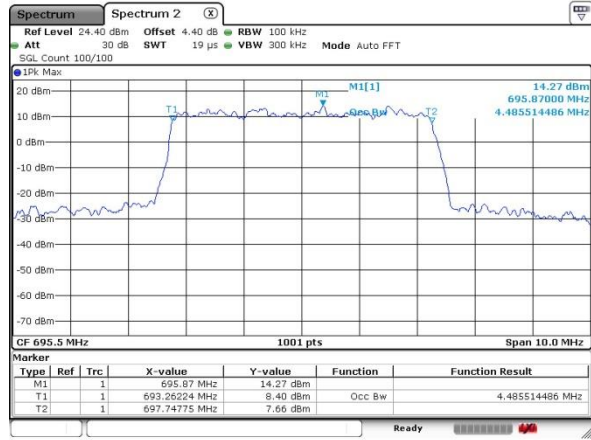

Highest Channel / 5MHz / 16QAM

Date: 17.OCT.2019 05:52:52