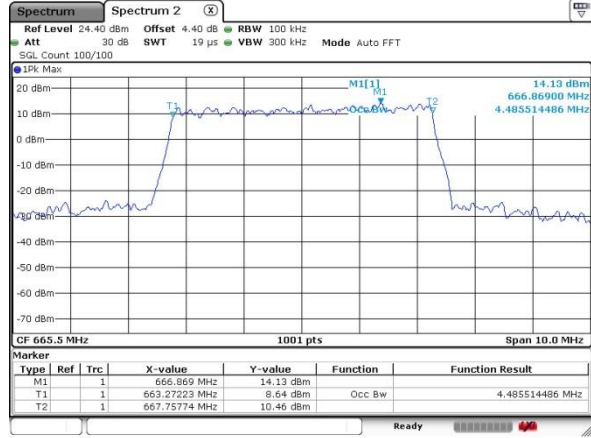

Lowest Channel / 5MHz / 16QAM

Date: 17.OCT.2019 05:50:20