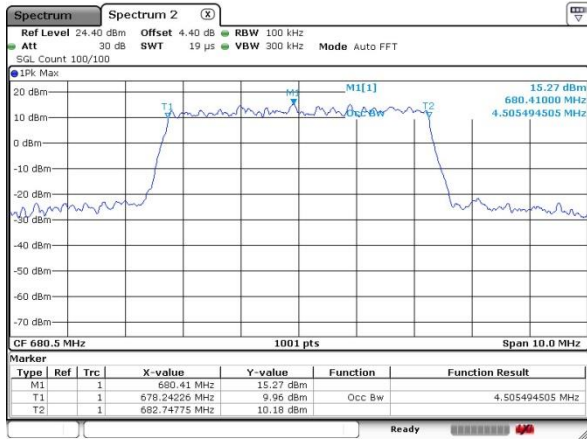

### Occupied Bandwidth

Mode	LTE Band 71 : 99%OBW(MHz)											
	5MHz		10MHz		15MHz		20MHz		5MHz	10MHz	15MHz	20MHz
BW	QPSK	16QAM	QPSK	16QAM	QPSK	16QAM	QPSK	16QAM	64QAM	64QAM	64QAM	64QAM
Mod.	QPSK	16QAM	QPSK	16QAM	QPSK	16QAM	QPSK	16QAM	64QAM	64QAM	64QAM	64QAM
Lowest CH	4.49	4.49	9.01	9.01	13.40	13.43	18.42	18.22	4.50	9.01	13.40	18.38
Middle CH	4.51	4.50	9.15	9.01	13.46	13.40	18.38	18.30	4.50	8.99	13.37	18.34
Highest CH	4.51	4.49	9.03	9.01	13.43	13.40	18.22	18.26	4.50	8.99	13.43	18.34

LTE Band 71

Lowest Channel / 5MHz / QPSK

Date: 17.OCT.2019 05:50:05

Lowest Channel / 5MHz / 16QAM

Date: 17.OCT.2019 05:50:20

Middle Channel / 5MHz / QPSK

Date: 17.OCT.2019 05:49:19

Middle Channel / 5MHz / 16QAM

Date: 17.OCT.2019 05:48:59

Highest Channel / 5MHz / QPSK

Date: 17.OCT.2019 05:53:08

Highest Channel / 5MHz / 16QAM

Date: 17.OCT.2019 05:52:52

LTE Band 71

Lowest Channel / 10MHz / QPSK

Date: 17.OCT.2019 05:46:14