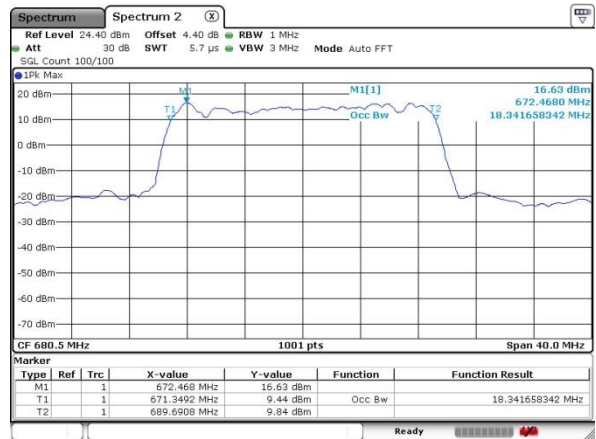

Middle Channel / 20MHz / 64QAM

Date: 17.OCT.2019 05:28:19