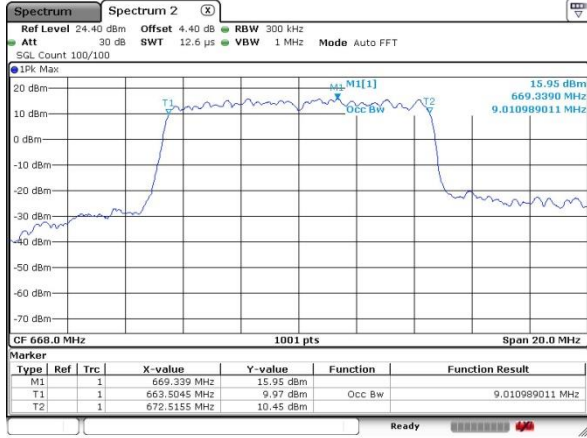

Date: 17.OCT.2019 05:48:59

Highest Channel / 5MHz / QPSK

Date: 17.OCT.2019 05:53:08

Highest Channel / 5MHz / 16QAM

Date: 17.OCT.2019 05:52:52

LTE Band 71

Lowest Channel / 10MHz / QPSK

Date: 17.OCT.2019 05:46:14