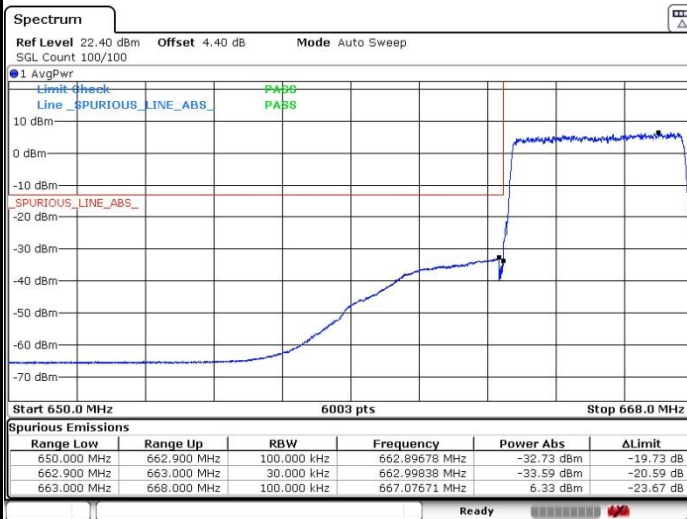

### Lowest Band Edge / Full RB

Date: 17.OCT.2019 01:55:01

### Highest Band Edge / Full RB

Date: 17.OCT.2019 03:43:40

LTE Band 71 / 5MHz / 16QAM

Lowest Band Edge / 1 RB

Date: 17.OCT.2019 02:16:23

Highest Band Edge / 1 RB

Date: 17.OCT.2019 03:51:56

Lowest Band Edge / Full RB

Date: 17.OCT.2019 02:13:05

Highest Band Edge / Full RB

Date: 17.OCT.2019 03:45:59

LTE Band 71 / 10MHz / QPSK

Lowest Band Edge / 1 RB

Date: 17.OCT.2019 02:25:55

Highest Band Edge / 1 RB

Date: 17.OCT.2019 03:40:39

Lowest Band Edge / Full RB

Date: 17.OCT.2019 02:19:33

Highest Band Edge / Full RB

Date: 17.OCT.2019 03:31:15

LTE Band 71 / 10MHz / 16QAM

Lowest Band Edge / 1 RB

Date: 17.OCT.2019 02:24:00

Highest Band Edge / 1 RB