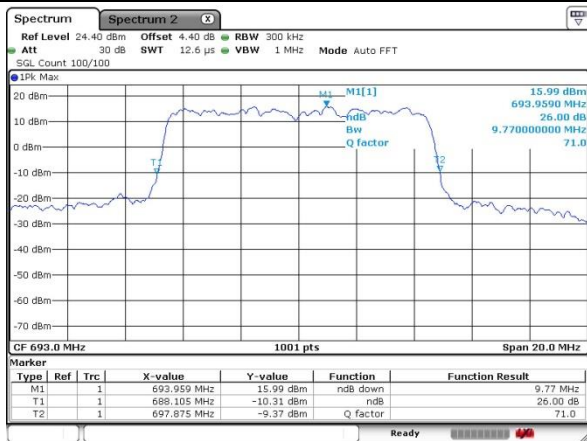

Highest Channel / 10MHz / QPSK

Date: 17.OCT.2019 05:44:27