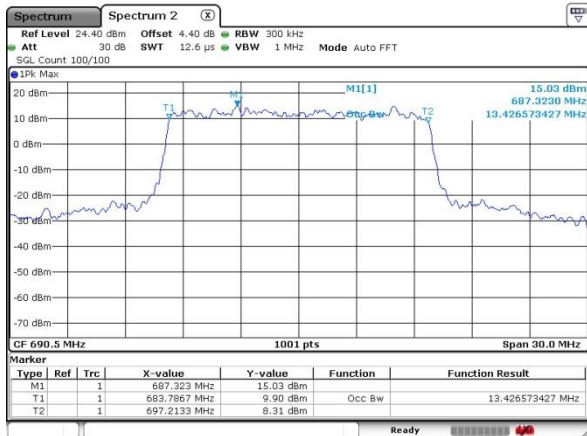

Highest Channel / 15MHz / QPSK

Date: 17.OCT.2019 05:35:29