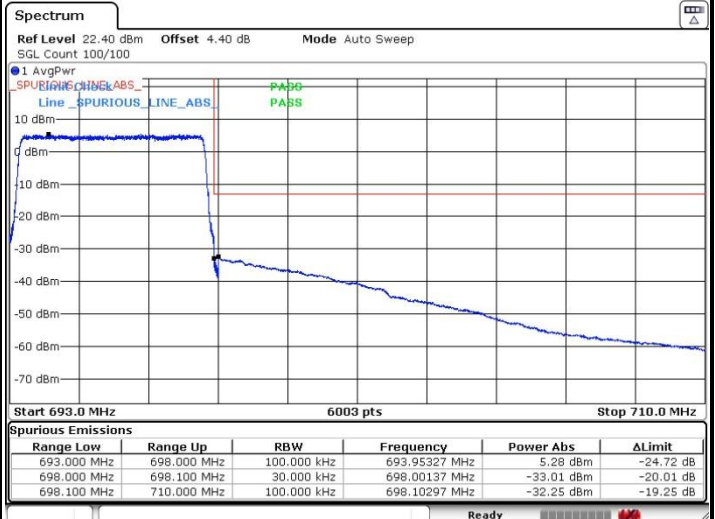

### Lowest Band Edge / Full RB

Date: 17.OCT.2019 01:55:01

### Highest Band Edge / Full RB

Date: 17.OCT.2019 03:43:40

LTE Band 71 / 5MHz / 16QAM

Lowest Band Edge / 1 RB

Date: 17.OCT.2019 02:16:23

Highest Band Edge / 1 RB

Date: 17.OCT.2019 03:51:56

Lowest Band Edge / Full RB

Date: 17.OCT.2019 02:13:05

Highest Band Edge / Full RB

Date: 17.OCT.2019 03:45:59

LTE Band 71 / 10MHz / QPSK

Lowest Band Edge / 1 RB

Date: 17.OCT.2019 02:25:55

Highest Band Edge / 1 RB

Date: 17.OCT.2019 03:40:39

Lowest Band Edge / Full RB

Date: 17.OCT.2019 02:19:33

Highest Band Edge / Full RB

Date: 17.OCT.2019 03:31:15

LTE Band 71 / 10MHz / 16QAM

Lowest Band Edge / 1 RB

Date: 17.OCT.2019 02:24:00

Highest Band Edge / 1 RB