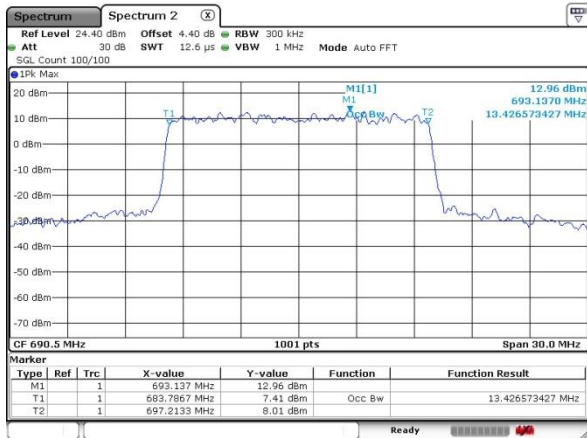

Highest Channel / 15MHz / 64QAM

Date: 17.OCT.2019 05:36:01