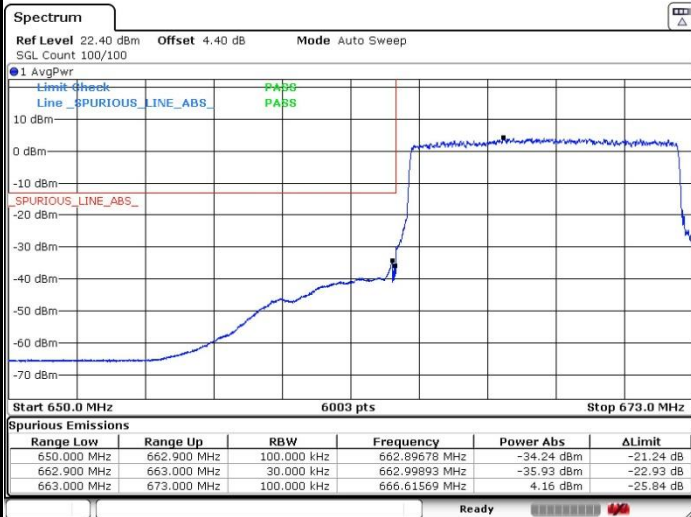

### Highest Band Edge / Full RB

Date: 17.OCT.2019 03:43:40

LTE Band 71 / 5MHz / 16QAM

Lowest Band Edge / 1 RB

Date: 17.OCT.2019 02:16:23

Highest Band Edge / 1 RB

Date: 17.OCT.2019 03:51:56

Lowest Band Edge / Full RB

Date: 17.OCT.2019 02:13:05

Highest Band Edge / Full RB

Date: 17.OCT.2019 03:45:59

LTE Band 71 / 10MHz / QPSK

Lowest Band Edge / 1 RB

Date: 17.OCT.2019 02:25:55

Highest Band Edge / 1 RB

Date: 17.OCT.2019 03:40:39

Lowest Band Edge / Full RB

Date: 17.OCT.2019 02:19:33

Highest Band Edge / Full RB

Date: 17.OCT.2019 03:31:15

LTE Band 71 / 10MHz / 16QAM

Lowest Band Edge / 1 RB

Date: 17.OCT.2019 02:24:00

Highest Band Edge / 1 RB

Date: 17.OCT.2019 03:39:05

Lowest Band Edge / Full RB

Date: 17.OCT.2019 02:20:29

Highest Band Edge / Full RB

Date: 17.OCT.2019 03:32:46