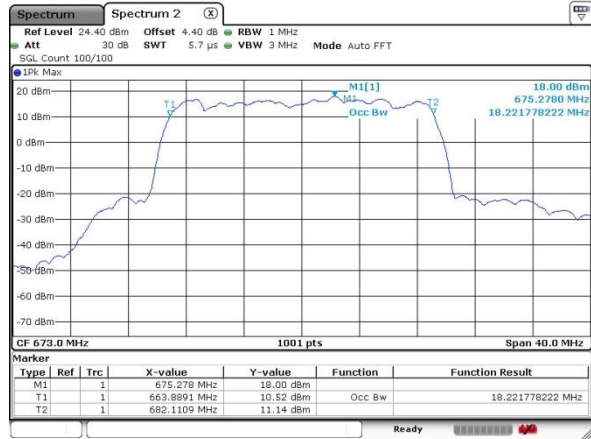

Lowest Channel / 20MHz / 16QAM

Date: 17.OCT.2019 05:29:16