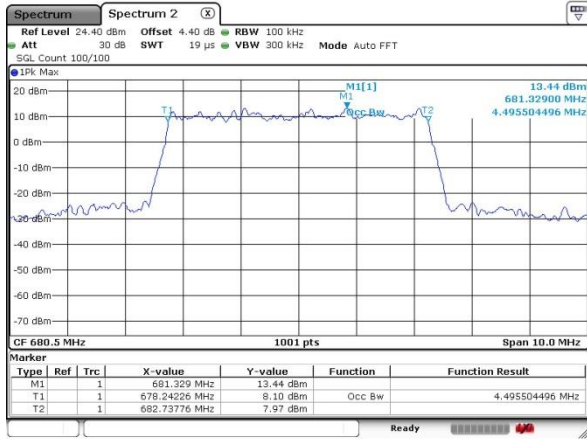

Middle Channel / 5MHz / 64QAM

Date: 17.OCT.2019 05:48:45