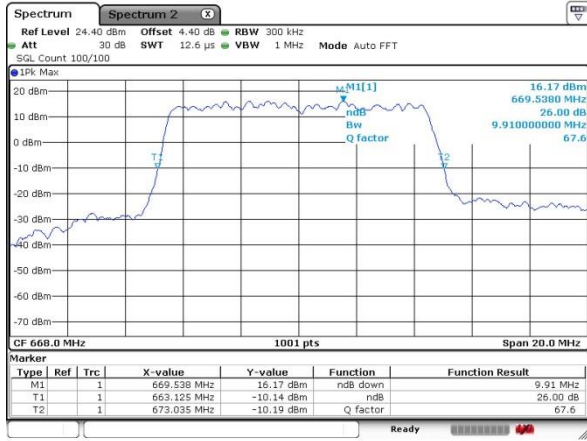

Date: 17.OCT.2019 05:48:18

Highest Channel / 5MHz / QPSK

Date: 17.OCT.2019 05:51:50

Highest Channel / 5MHz / 16QAM

Date: 17.OCT.2019 05:52:10

LTE Band 71

Lowest Channel / 10MHz / QPSK

Date: 17.OCT.2019 05:44:55