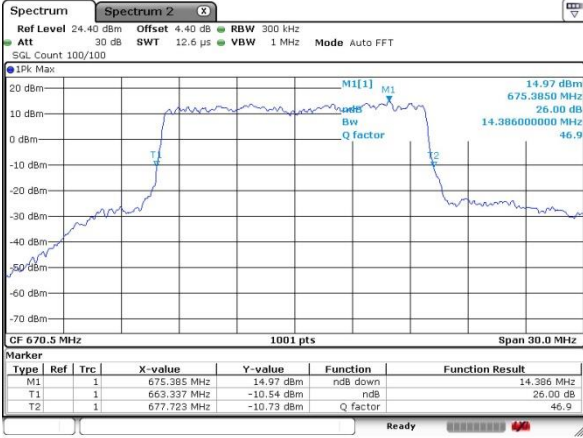

Highest Channel / 10MHz / 16QAM

Date: 17.OCT.2019 05:44:10

LTE Band 71

Lowest Channel / 15MHz / QPSK

Date: 17.OCT.2019 05:39:02

Lowest Channel / 15MHz / 16QAM

Date: 17.OCT.2019 05:38:38

Middle Channel / 15MHz / QPSK

Date: 17.OCT.2019 05:33:32

Middle Channel / 15MHz / 16QAM

Date: 17.OCT.2019 05:33:47

Highest Channel / 15MHz / QPSK

Date: 17.OCT.2019 05:35:14

Highest Channel / 15MHz / 16QAM

Date: 17.OCT.2019 05:35:00

LTE Band 71