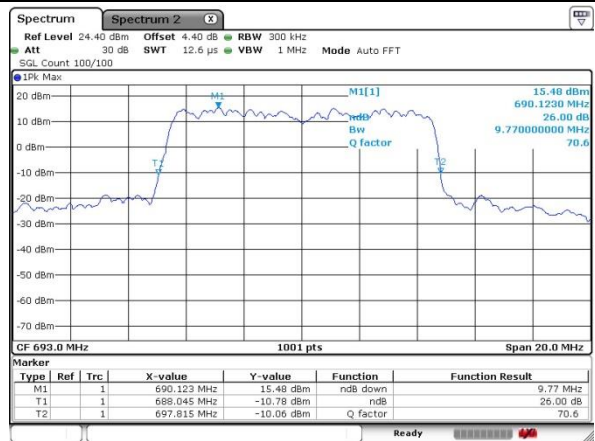

Lowest Channel / 10MHz / 16QAM

Date: 17.OCT.2019 05:45:13

Middle Channel / 10MHz / QPSK

Date: 17.OCT.2019 05:40:39

Middle Channel / 10MHz / 16QAM

Date: 17.OCT.2019 05:40:59

Highest Channel / 10MHz / QPSK

Date: 17.OCT.2019 05:44:27

Highest Channel / 10MHz / 16QAM

Date: 17.OCT.2019 05:44:10

LTE Band 71

Lowest Channel / 15MHz / QPSK

Date: 17.OCT.2019 05:39:02

Lowest Channel / 15MHz / 16QAM

Date: 17.OCT.2019 05:38:38

Middle Channel / 15MHz / QPSK