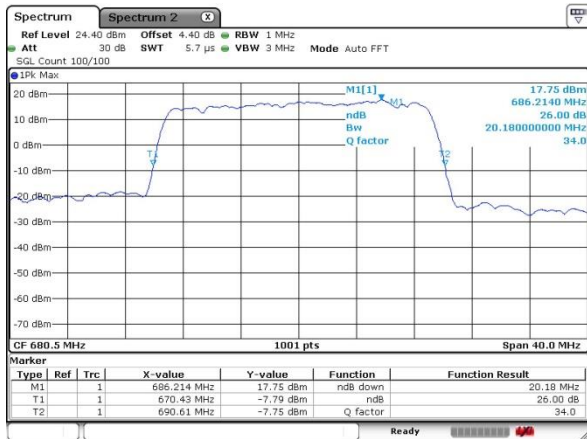

Middle Channel / 20MHz / QPSK

Date: 17.OCT.2019 05:27:08