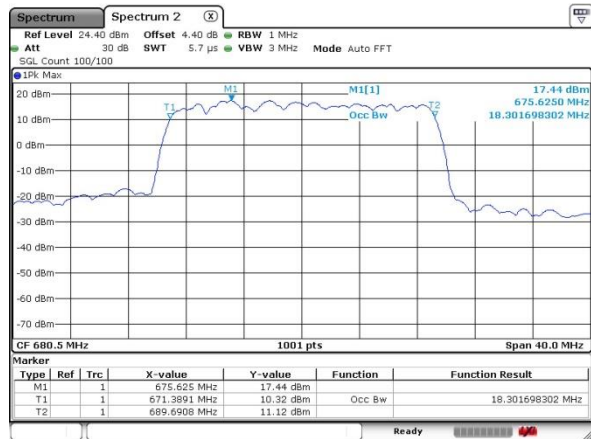

Lowest Channel / 20MHz / QPSK

Date: 17.OCT.2019 05:29:01

Lowest Channel / 20MHz / 16QAM

Date: 17.OCT.2019 05:29:16

Middle Channel / 20MHz / QPSK

Date: 17.OCT.2019 05:28:58

Middle Channel / 20MHz / 16QAM

Date: 17.OCT.2019 05:28:38

Highest Channel / 20MHz / QPSK

Date: 17.OCT.2019 05:23:38

Highest Channel / 20MHz / 16QAM

Date: 17.OCT.2019 05:24:47

LTE Band 71

Lowest Channel / 5MHz / 64QAM

Date: 17.OCT.2019 05:50:33

Lowest Channel / 10MHz / 64QAM