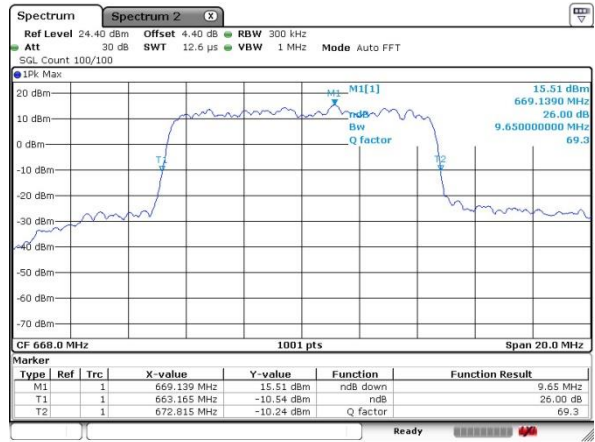

Highest Channel / 20MHz / QPSK

Date: 17.OCT.2019 05:24:03

Highest Channel / 20MHz / 16QAM

Date: 17.OCT.2019 05:24:24

LTE Band 71

Lowest Channel / 5MHz / 64QAM

Date: 17.OCT.2019 05:50:53

Lowest Channel / 10MHz / 64QAM