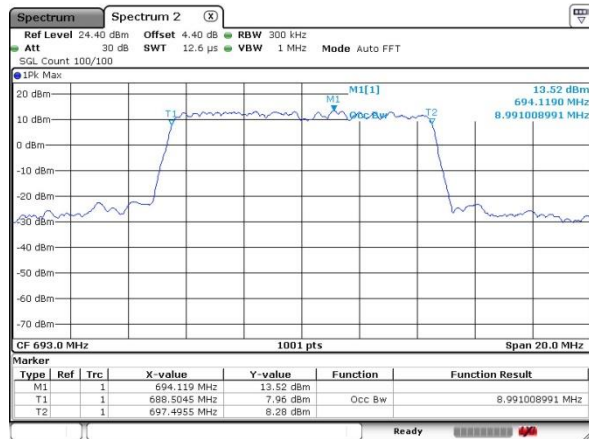

Highest Channel / 20MHz / QPSK

Date: 17.OCT.2019 05:23:38

Highest Channel / 20MHz / 16QAM

Date: 17.OCT.2019 05:24:47

LTE Band 71

Lowest Channel / 5MHz / 64QAM

Date: 17.OCT.2019 05:50:33

Lowest Channel / 10MHz / 64QAM

Date: 17.OCT.2019 05:45:40

Middle Channel / 5MHz / 64QAM

Date: 17.OCT.2019 05:48:45

Middle Channel / 10MHz / 64QAM

Date: 17.OCT.2019 05:41:54

Highest Channel / 5MHz / 64QAM

Date: 17.OCT.2019 05:52:35

Highest Channel / 10MHz / 64QAM