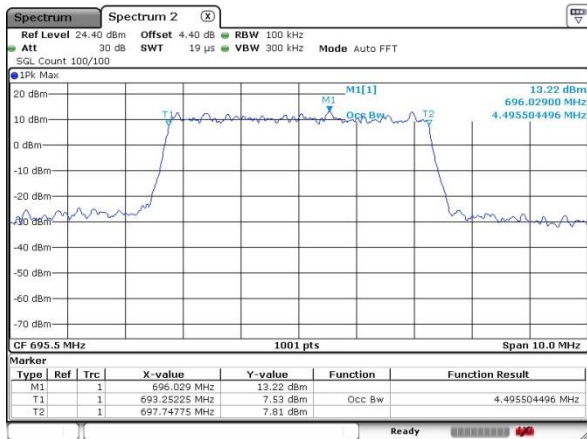

Highest Channel / 20MHz / QPSK

Date: 17.OCT.2019 05:23:38

Highest Channel / 20MHz / 16QAM

Date: 17.OCT.2019 05:24:47

LTE Band 71

Lowest Channel / 5MHz / 64QAM

Date: 17.OCT.2019 05:50:33

Lowest Channel / 10MHz / 64QAM

Date: 17.OCT.2019 05:45:40

Middle Channel / 5MHz / 64QAM

Date: 17.OCT.2019 05:48:45

Middle Channel / 10MHz / 64QAM

Date: 17.OCT.2019 05:41:54

Highest Channel / 5MHz / 64QAM

Date: 17.OCT.2019 05:52:35

Highest Channel / 10MHz / 64QAM