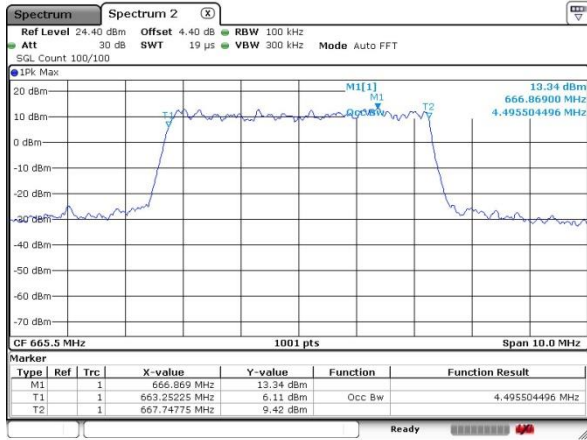

Highest Channel / 20MHz / QPSK

Date: 17.OCT.2019 05:23:38

Highest Channel / 20MHz / 16QAM

Date: 17.OCT.2019 05:24:47

LTE Band 71

Lowest Channel / 5MHz / 64QAM

Date: 17.OCT.2019 05:50:33

Lowest Channel / 10MHz / 64QAM