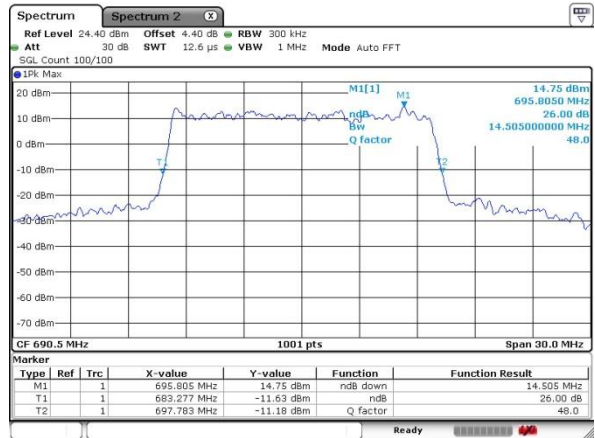

Date: 17.OCT.2019 05:33:32

Middle Channel / 15MHz / 16QAM

Date: 17.OCT.2019 05:33:47

Highest Channel / 15MHz / QPSK

Date: 17.OCT.2019 05:35:14

Highest Channel / 15MHz / 16QAM

Date: 17.OCT.2019 05:35:00

LTE Band 71