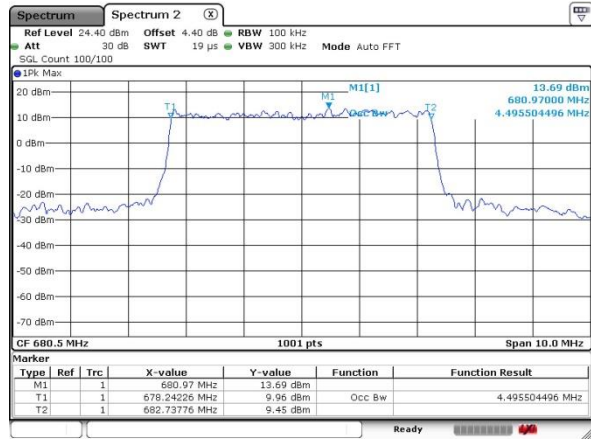

### Occupied Bandwidth

Mode	LTE Band 71 : 99%OBW(MHz)											
	5MHz		10MHz		15MHz		20MHz		5MHz	10MHz	15MHz	20MHz
BW	QPSK	16QAM	QPSK	16QAM	QPSK	16QAM	QPSK	16QAM	64QAM	64QAM	64QAM	64QAM
Mod.	QPSK	16QAM	QPSK	16QAM	QPSK	16QAM	QPSK	16QAM	64QAM	64QAM	64QAM	64QAM
Lowest CH	4.49	4.49	9.01	9.01	13.40	13.43	18.42	18.22	4.50	9.01	13.40	18.38
Middle CH	4.51	4.50	9.15	9.01	13.46	13.40	18.38	18.30	4.50	8.99	13.37	18.34
Highest CH	4.51	4.49	9.03	9.01	13.43	13.40	18.22	18.26	4.50	8.99	13.43	18.34

LTE Band 71

Lowest Channel / 5MHz / QPSK

Date: 17.OCT.2019 05:50:05

Lowest Channel / 5MHz / 16QAM

Date: 17.OCT.2019 05:50:20

Middle Channel / 5MHz / QPSK

Date: 17.OCT.2019 05:49:19

Middle Channel / 5MHz / 16QAM

Date: 17.OCT.2019 05:48:59

Highest Channel / 5MHz / QPSK

Date: 17.OCT.2019 05:53:08

Highest Channel / 5MHz / 16QAM

Date: 17.OCT.2019 05:52:52

LTE Band 71

Lowest Channel / 10MHz / QPSK

Date: 17.OCT.2019 05:46:14