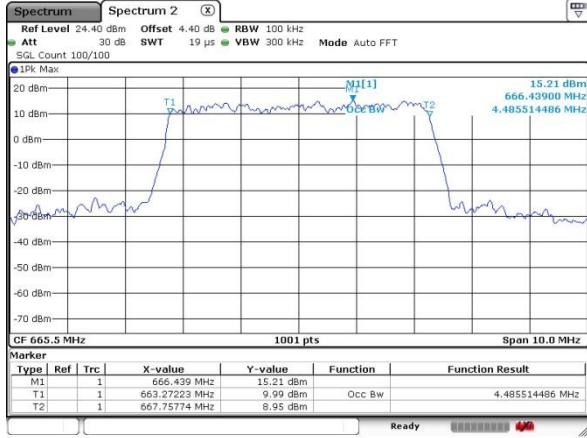

LTE Band 71

Lowest Channel / 5MHz / QPSK

Date: 17.OCT.2019 05:50:05