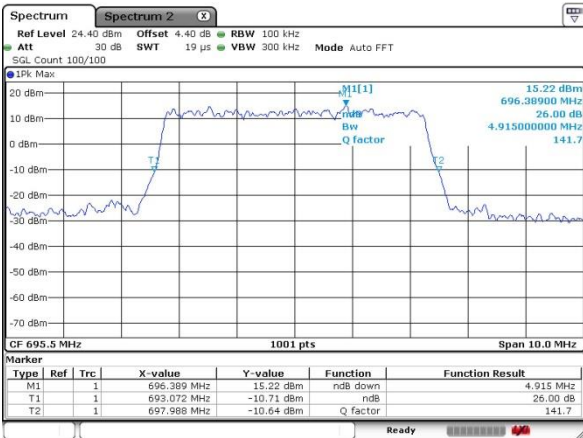

Highest Channel / 5MHz / QPSK

Date: 17.OCT.2019 05:51:50