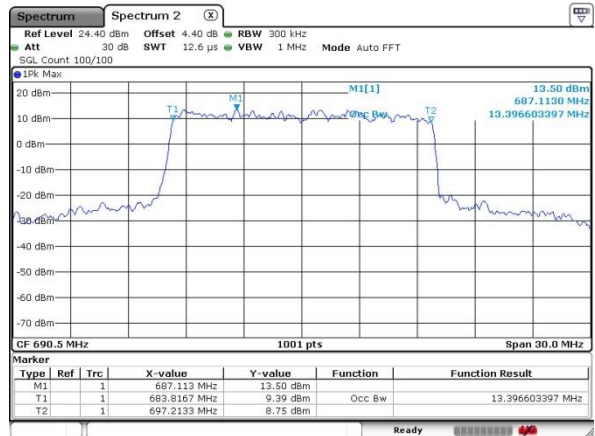

Date: 17.OCT.2019 05:35:20

Middle Channel / 15MHz / 16QAM

Date: 17.OCT.2019 05:35:05

Highest Channel / 15MHz / QPSK

Date: 17.OCT.2019 05:35:29

Highest Channel / 15MHz / 16QAM

Date: 17.OCT.2019 05:35:46

LTE Band 71