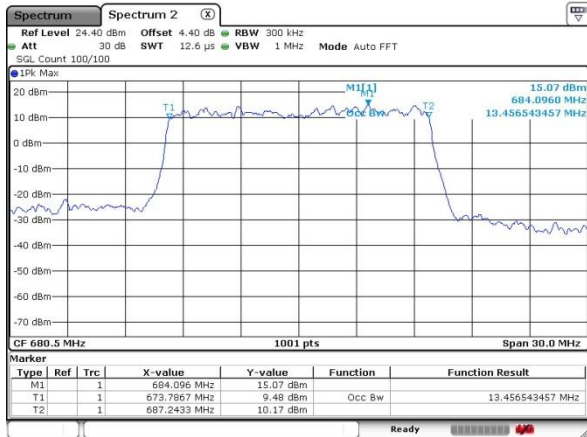

Highest Channel / 10MHz / 16QAM

Date: 17.OCT.2019 05:43:19

LTE Band 71

Lowest Channel / 15MHz / QPSK

Date: 17.OCT.2019 05:37:11

Lowest Channel / 15MHz / 16QAM

Date: 17.OCT.2019 05:36:53

Middle Channel / 15MHz / QPSK