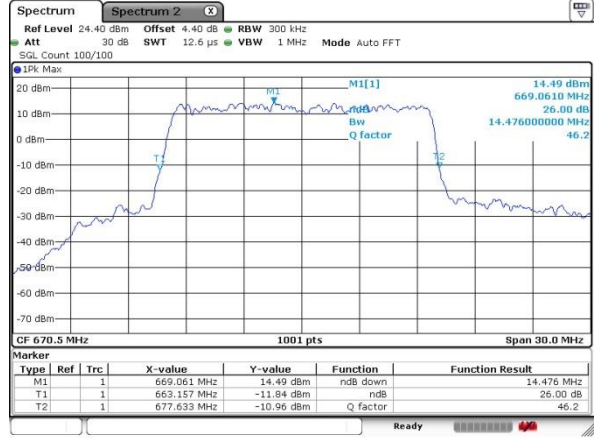

Highest Channel / 10MHz / 16QAM

Date: 17.OCT.2019 05:44:10

LTE Band 71

Lowest Channel / 15MHz / QPSK

Date: 17.OCT.2019 05:39:02

Lowest Channel / 15MHz / 16QAM

Date: 17.OCT.2019 05:38:38

Middle Channel / 15MHz / QPSK

Date: 17.OCT.2019 05:33:32

Middle Channel / 15MHz / 16QAM

Date: 17.OCT.2019 05:33:47

Highest Channel / 15MHz / QPSK

Date: 17.OCT.2019 05:35:14

Highest Channel / 15MHz / 16QAM

Date: 17.OCT.2019 05:35:00

LTE Band 71