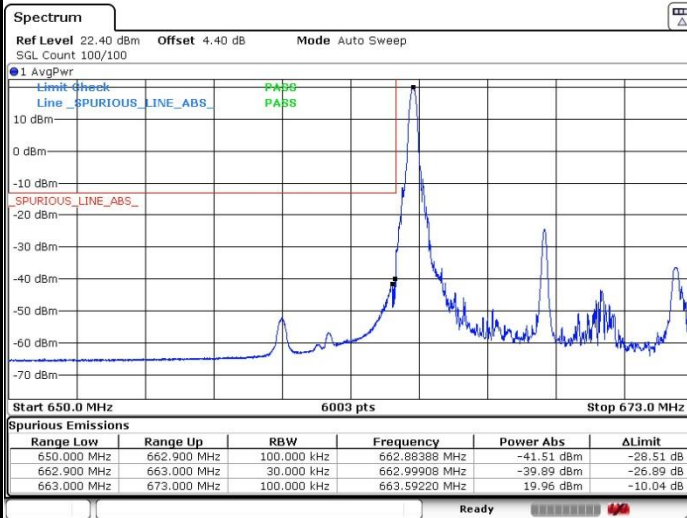

### Highest Band Edge / Full RB

Date: 17.OCT.2019 03:43:40

LTE Band 71 / 5MHz / 16QAM

Lowest Band Edge / 1 RB

Date: 17.OCT.2019 02:16:23

Highest Band Edge / 1 RB

Date: 17.OCT.2019 03:51:56

Lowest Band Edge / Full RB

Date: 17.OCT.2019 02:13:05

Highest Band Edge / Full RB

Date: 17.OCT.2019 03:45:59

LTE Band 71 / 10MHz / QPSK

Lowest Band Edge / 1 RB

Date: 17.OCT.2019 02:25:55

Highest Band Edge / 1 RB

Date: 17.OCT.2019 03:40:39

Lowest Band Edge / Full RB

Date: 17.OCT.2019 02:19:33

Highest Band Edge / Full RB

Date: 17.OCT.2019 03:31:15

LTE Band 71 / 10MHz / 16QAM

Lowest Band Edge / 1 RB

Date: 17.OCT.2019 02:24:00

Highest Band Edge / 1 RB

Date: 17.OCT.2019 03:39:05

Lowest Band Edge / Full RB

Date: 17.OCT.2019 02:20:29

Highest Band Edge / Full RB

Date: 17.OCT.2019 03:32:46