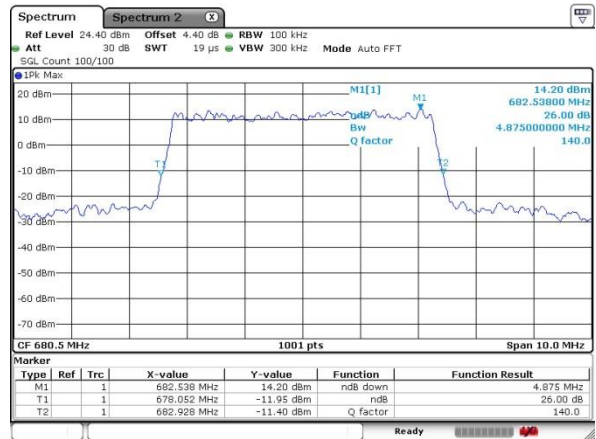

LTE Band 71

Lowest Channel / 5MHz / QPSK

Date: 17.OCT.2019 05:51:25

Lowest Channel / 5MHz / 16QAM

Date: 17.OCT.2019 05:51:08

Middle Channel / 5MHz / QPSK

Date: 17.OCT.2019 05:47:53

Middle Channel / 5MHz / 16QAM

Date: 17.OCT.2019 05:48:18

Highest Channel / 5MHz / QPSK

Date: 17.OCT.2019 05:51:50

Highest Channel / 5MHz / 16QAM

Date: 17.OCT.2019 05:52:10

LTE Band 71

Lowest Channel / 10MHz / QPSK

Date: 17.OCT.2019 05:44:55