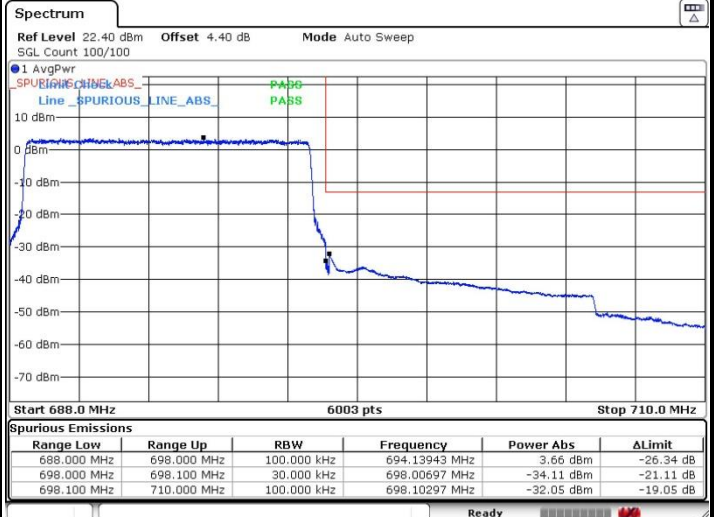

### Highest Band Edge / Full RB

Date: 17.OCT.2019 03:43:40

LTE Band 71 / 5MHz / 16QAM

Lowest Band Edge / 1 RB

Date: 17.OCT.2019 02:16:23

Highest Band Edge / 1 RB

Date: 17.OCT.2019 03:51:56

Lowest Band Edge / Full RB

Date: 17.OCT.2019 02:13:05

Highest Band Edge / Full RB

Date: 17.OCT.2019 03:45:59

LTE Band 71 / 10MHz / QPSK

Lowest Band Edge / 1 RB

Date: 17.OCT.2019 02:25:55

Highest Band Edge / 1 RB

Date: 17.OCT.2019 03:40:39

Lowest Band Edge / Full RB

Date: 17.OCT.2019 02:19:33

Highest Band Edge / Full RB

Date: 17.OCT.2019 03:31:15

LTE Band 71 / 10MHz / 16QAM

Lowest Band Edge / 1 RB

Date: 17.OCT.2019 02:24:00

Highest Band Edge / 1 RB