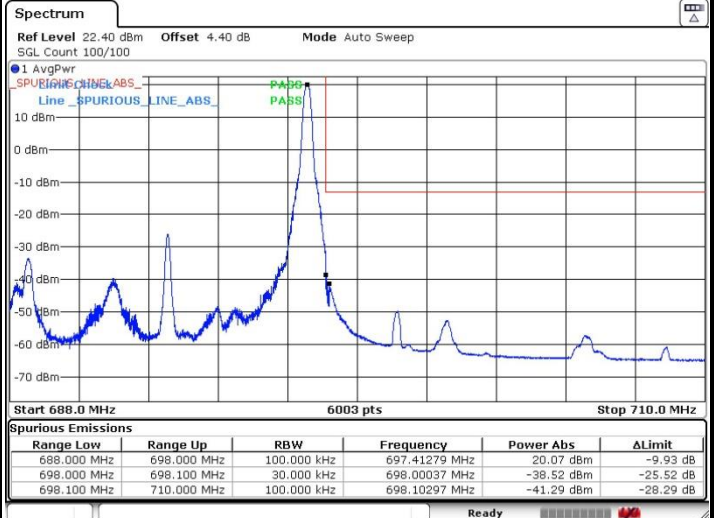

### Highest Band Edge / Full RB

Date: 17.OCT.2019 03:43:40

LTE Band 71 / 5MHz / 16QAM

Lowest Band Edge / 1 RB

Date: 17.OCT.2019 02:16:23

Highest Band Edge / 1 RB

Date: 17.OCT.2019 03:51:56

Lowest Band Edge / Full RB

Date: 17.OCT.2019 02:13:05

Highest Band Edge / Full RB

Date: 17.OCT.2019 03:45:59

LTE Band 71 / 10MHz / QPSK

Lowest Band Edge / 1 RB

Date: 17.OCT.2019 02:25:55

Highest Band Edge / 1 RB

Date: 17.OCT.2019 03:40:39

Lowest Band Edge / Full RB

Date: 17.OCT.2019 02:19:33

Highest Band Edge / Full RB

Date: 17.OCT.2019 03:31:15

LTE Band 71 / 10MHz / 16QAM

Lowest Band Edge / 1 RB

Date: 17.OCT.2019 02:24:00

Highest Band Edge / 1 RB

Date: 17.OCT.2019 03:39:05

Lowest Band Edge / Full RB

Date: 17.OCT.2019 02:20:29

Highest Band Edge / Full RB

Date: 17.OCT.2019 03:32:46