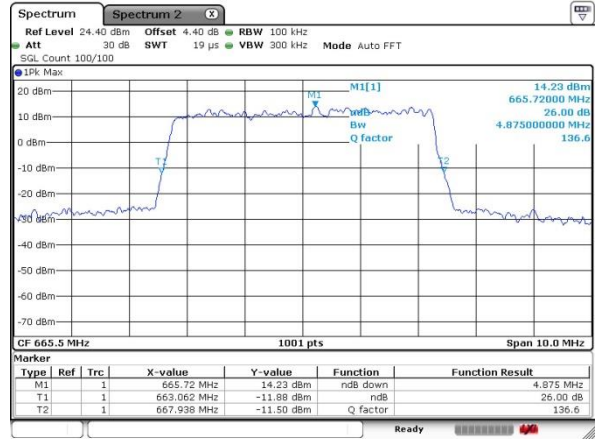

LTE Band 71

Lowest Channel / 5MHz / QPSK

Date: 17.OCT.2019 05:51:25

Lowest Channel / 5MHz / 16QAM

Date: 17.OCT.2019 05:51:08

Middle Channel / 5MHz / QPSK

Date: 17.OCT.2019 05:47:53

Middle Channel / 5MHz / 16QAM

Date: 17.OCT.2019 05:48:18

Highest Channel / 5MHz / QPSK

Date: 17.OCT.2019 05:51:50

Highest Channel / 5MHz / 16QAM

Date: 17.OCT.2019 05:52:10

LTE Band 71

Lowest Channel / 10MHz / QPSK

Date: 17.OCT.2019 05:44:55