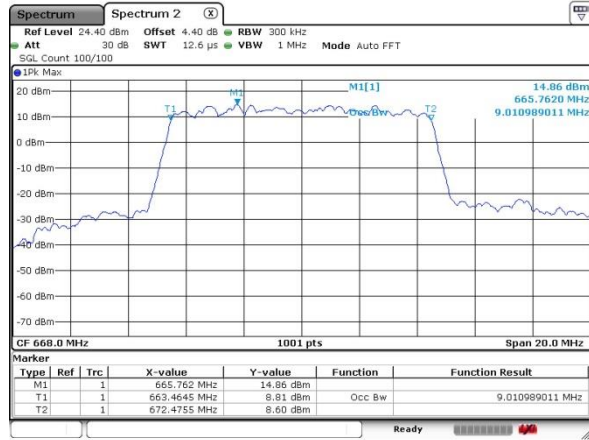

Highest Channel / 20MHz / QPSK

Date: 17.OCT.2019 05:23:38

Highest Channel / 20MHz / 16QAM

Date: 17.OCT.2019 05:24:47

LTE Band 71

Lowest Channel / 5MHz / 64QAM

Date: 17.OCT.2019 05:50:33

Lowest Channel / 10MHz / 64QAM