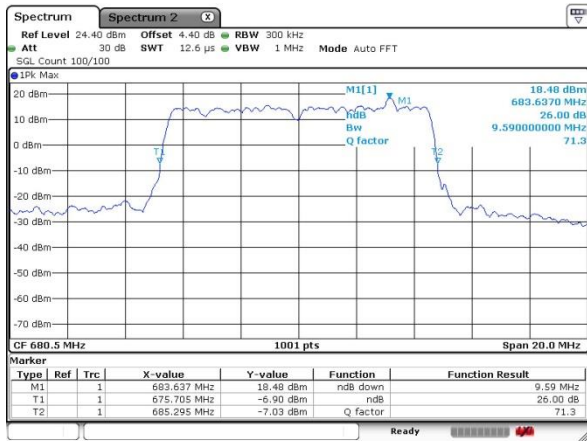

Middle Channel / 10MHz / QPSK

Date: 17.OCT.2019 05:40:39