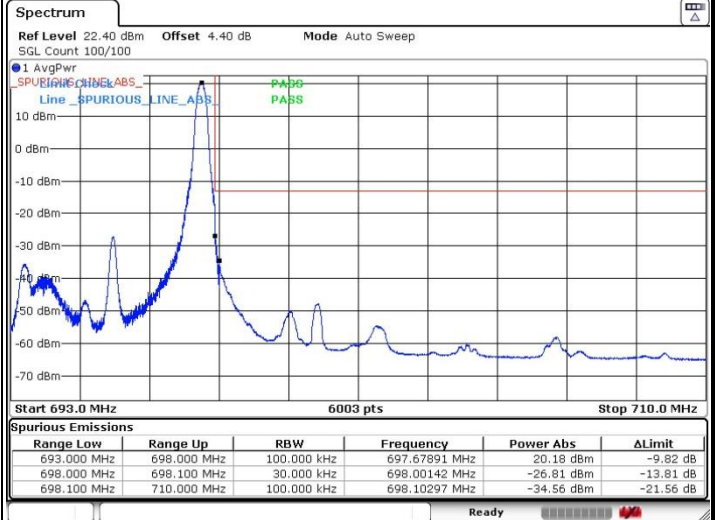

Highest Band Edge / 1 RB

Date: 17.OCT.2019 03:54:32