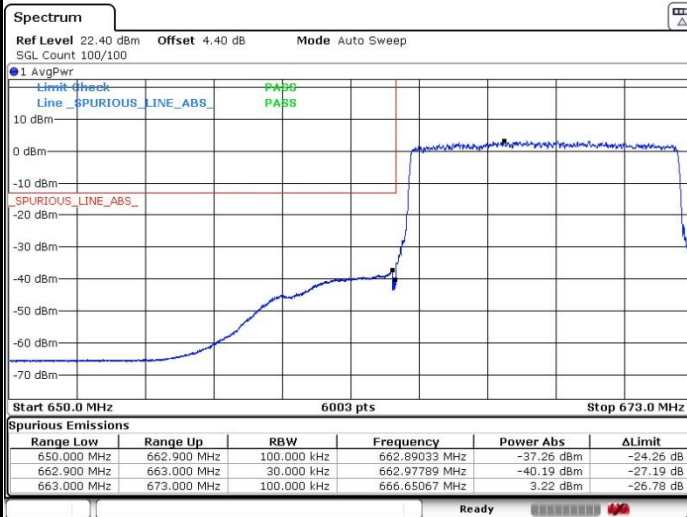

### Highest Band Edge / Full RB

Date: 17.OCT.2019 03:43:40

LTE Band 71 / 5MHz / 16QAM

Lowest Band Edge / 1 RB

Date: 17.OCT.2019 02:16:23

Highest Band Edge / 1 RB

Date: 17.OCT.2019 03:51:56

Lowest Band Edge / Full RB

Date: 17.OCT.2019 02:13:05

Highest Band Edge / Full RB

Date: 17.OCT.2019 03:45:59

LTE Band 71 / 10MHz / QPSK

Lowest Band Edge / 1 RB

Date: 17.OCT.2019 02:25:55

Highest Band Edge / 1 RB

Date: 17.OCT.2019 03:40:39

Lowest Band Edge / Full RB

Date: 17.OCT.2019 02:19:33

Highest Band Edge / Full RB

Date: 17.OCT.2019 03:31:15

LTE Band 71 / 10MHz / 16QAM

Lowest Band Edge / 1 RB

Date: 17.OCT.2019 02:24:00

Highest Band Edge / 1 RB

Date: 17.OCT.2019 03:39:05

Lowest Band Edge / Full RB

Date: 17.OCT.2019 02:20:29

Highest Band Edge / Full RB

Date: 17.OCT.2019 03:32:46