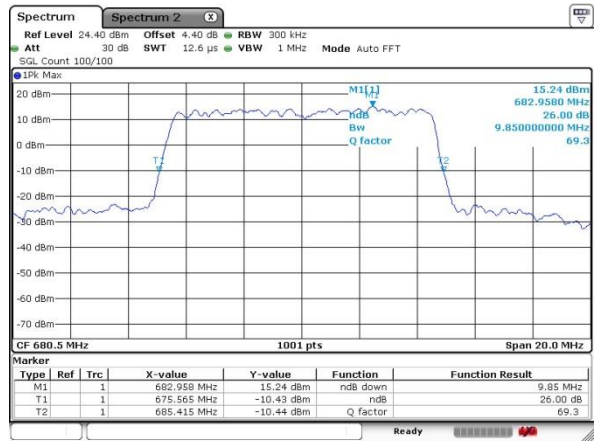

Middle Channel / 10MHz / 16QAM

Date: 17.OCT.2019 05:40:59