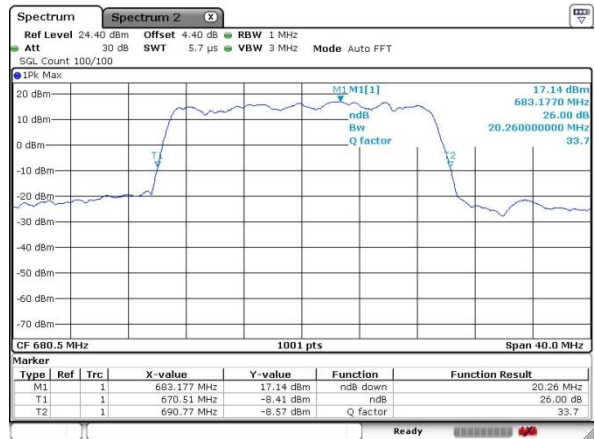

Middle Channel / 20MHz / 16QAM

Date: 17.OCT.2019 05:27:27