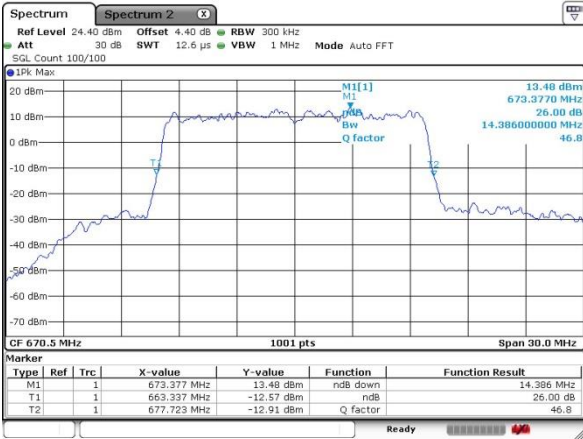

LTE Band 71

Lowest Channel / 15MHz / 64QAM

Date: 17.OCT.2019 05:38:00