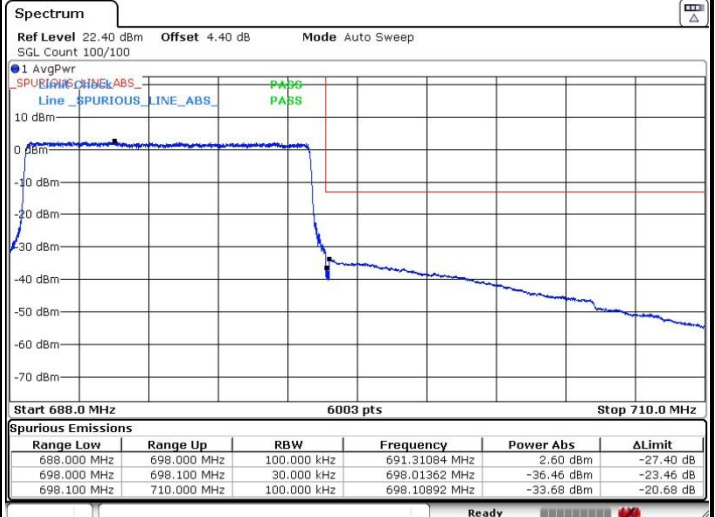

### Highest Band Edge / Full RB

Date: 17.OCT.2019 03:43:40

LTE Band 71 / 5MHz / 16QAM

Lowest Band Edge / 1 RB

Date: 17.OCT.2019 02:16:23

Highest Band Edge / 1 RB

Date: 17.OCT.2019 03:51:56

Lowest Band Edge / Full RB

Date: 17.OCT.2019 02:13:05

Highest Band Edge / Full RB

Date: 17.OCT.2019 03:45:59

LTE Band 71 / 10MHz / QPSK

Lowest Band Edge / 1 RB

Date: 17.OCT.2019 02:25:55

Highest Band Edge / 1 RB

Date: 17.OCT.2019 03:40:39

Lowest Band Edge / Full RB

Date: 17.OCT.2019 02:19:33

Highest Band Edge / Full RB

Date: 17.OCT.2019 03:31:15

LTE Band 71 / 10MHz / 16QAM

Lowest Band Edge / 1 RB

Date: 17.OCT.2019 02:24:00

Highest Band Edge / 1 RB

Date: 17.OCT.2019 03:39:05

Lowest Band Edge / Full RB

Date: 17.OCT.2019 02:20:29

Highest Band Edge / Full RB

Date: 17.OCT.2019 03:32:46