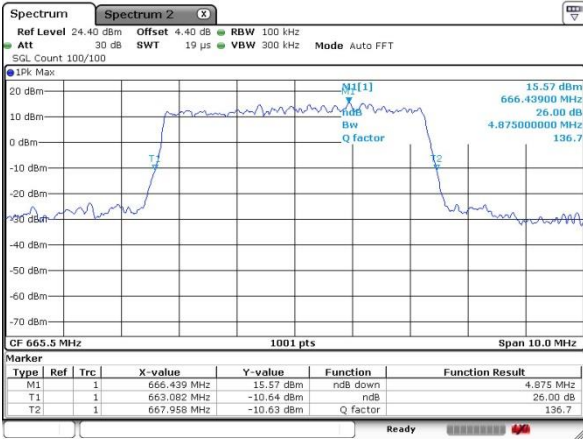

LTE Band 71

Lowest Channel / 5MHz / QPSK

Date: 17.OCT.2019 05:51:25

Lowest Channel / 5MHz / 16QAM

Date: 17.OCT.2019 05:51:08

Middle Channel / 5MHz / QPSK

Date: 17.OCT.2019 05:47:53

Middle Channel / 5MHz / 16QAM