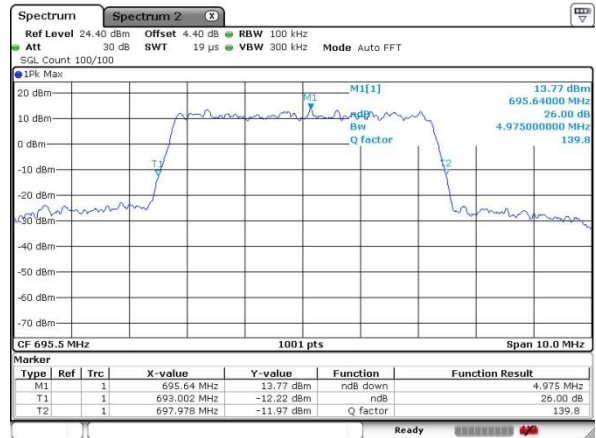

Highest Channel / 5MHz / 16QAM

Date: 17.OCT.2019 05:52:10