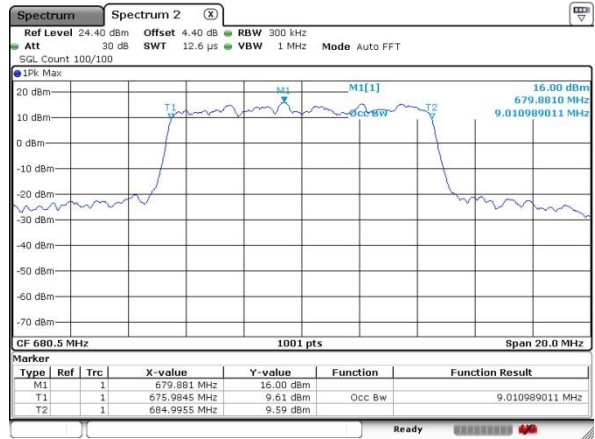

Middle Channel / 10MHz / 16QAM

Date: 17.OCT.2019 05:42:18