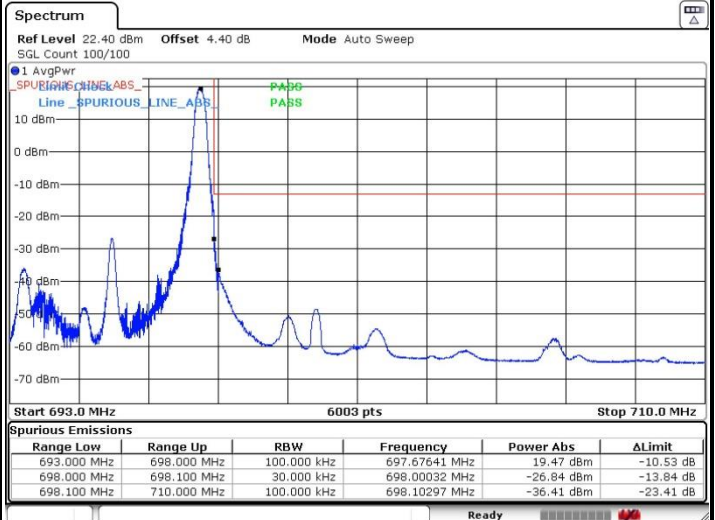

### Lowest Band Edge / Full RB

Date: 17.OCT.2019 01:55:01

### Highest Band Edge / Full RB

Date: 17.OCT.2019 03:43:40

LTE Band 71 / 5MHz / 16QAM

Lowest Band Edge / 1 RB

Date: 17.OCT.2019 02:16:23

Highest Band Edge / 1 RB

Date: 17.OCT.2019 03:51:56

Lowest Band Edge / Full RB

Date: 17.OCT.2019 02:13:05

Highest Band Edge / Full RB

Date: 17.OCT.2019 03:45:59

LTE Band 71 / 10MHz / QPSK

Lowest Band Edge / 1 RB

Date: 17.OCT.2019 02:25:55

Highest Band Edge / 1 RB

Date: 17.OCT.2019 03:40:39

Lowest Band Edge / Full RB

Date: 17.OCT.2019 02:19:33

Highest Band Edge / Full RB

Date: 17.OCT.2019 03:31:15

LTE Band 71 / 10MHz / 16QAM

Lowest Band Edge / 1 RB

Date: 17.OCT.2019 02:24:00

Highest Band Edge / 1 RB