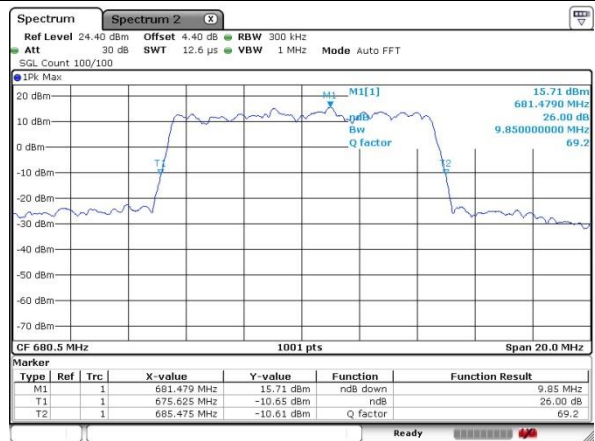

Middle Channel / 10MHz / 64QAM

Date: 17.OCT.2019 05:41:13