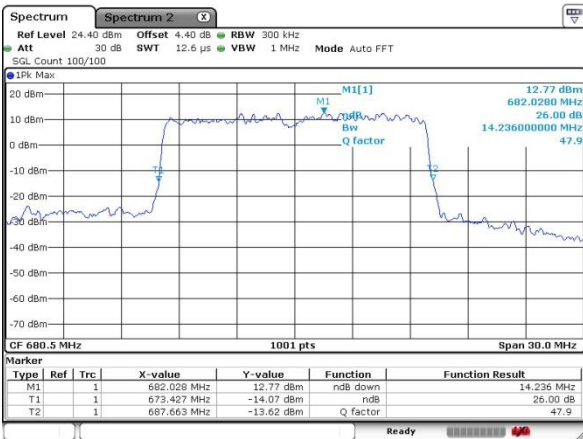

Date: 17.OCT.2019 05:43:52

LTE Band 71

Lowest Channel / 15MHz / 64QAM

Date: 17.OCT.2019 05:38:00

Lowest Channel / 20MHz / 64QAM

Date: 17.OCT.2019 05:28:33

Middle Channel / 15MHz / 64QAM

Date: 17.OCT.2019 05:34:01