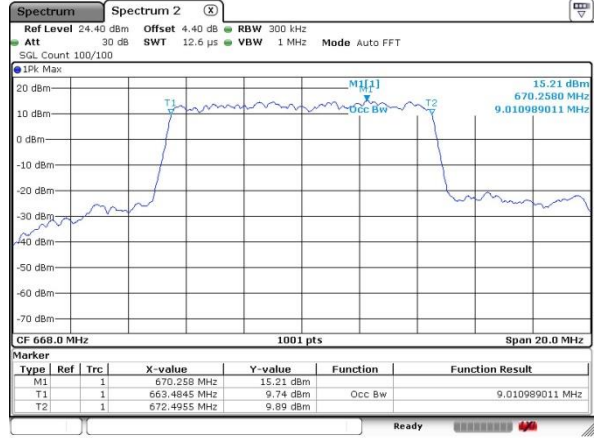

Lowest Channel / 10MHz / 16QAM

Date: 17.OCT.2019 05:45:57