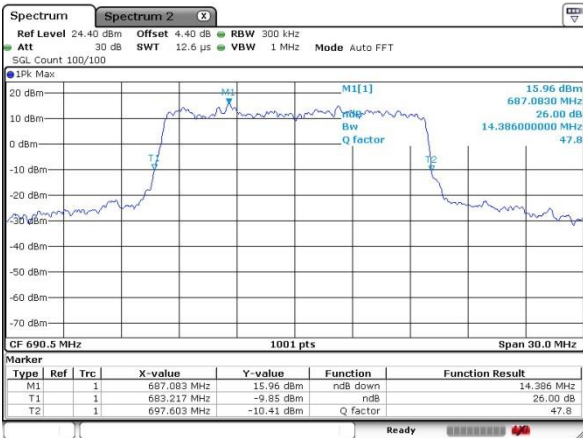

Highest Channel / 10MHz / 16QAM

Date: 17.OCT.2019 05:44:10

LTE Band 71

Lowest Channel / 15MHz / QPSK

Date: 17.OCT.2019 05:39:02

Lowest Channel / 15MHz / 16QAM

Date: 17.OCT.2019 05:38:38

Middle Channel / 15MHz / QPSK

Date: 17.OCT.2019 05:33:32

Middle Channel / 15MHz / 16QAM

Date: 17.OCT.2019 05:33:47

Highest Channel / 15MHz / QPSK

Date: 17.OCT.2019 05:35:14

Highest Channel / 15MHz / 16QAM

Date: 17.OCT.2019 05:35:00

LTE Band 71