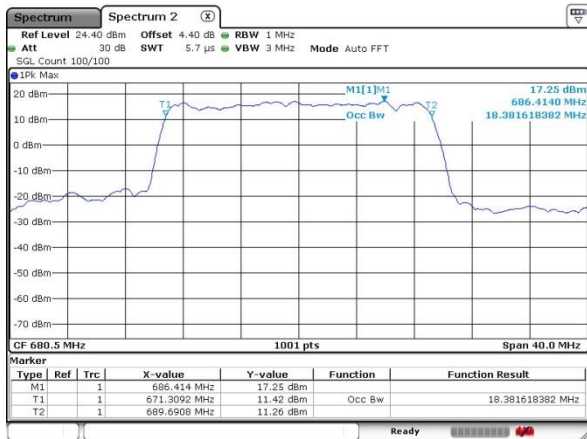

Lowest Channel / 20MHz / QPSK

Date: 17.OCT.2019 05:29:01

Lowest Channel / 20MHz / 16QAM

Date: 17.OCT.2019 05:29:16

Middle Channel / 20MHz / QPSK

Date: 17.OCT.2019 05:28:58

Middle Channel / 20MHz / 16QAM

Date: 17.OCT.2019 05:28:38

Highest Channel / 20MHz / QPSK

Date: 17.OCT.2019 05:23:38

Highest Channel / 20MHz / 16QAM

Date: 17.OCT.2019 05:24:47

LTE Band 71

Lowest Channel / 5MHz / 64QAM

Date: 17.OCT.2019 05:50:33

Lowest Channel / 10MHz / 64QAM