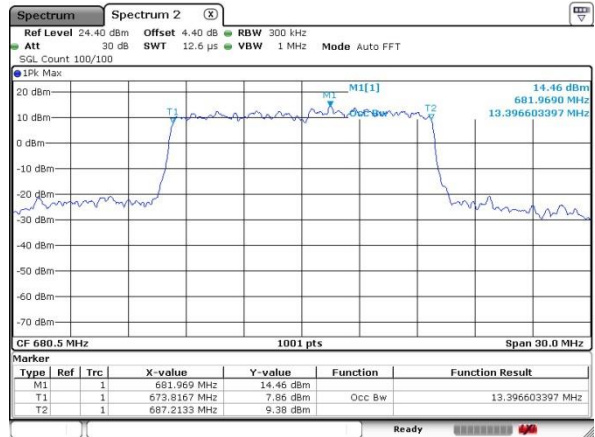

Middle Channel / 15MHz / 16QAM

Date: 17.OCT.2019 05:35:05