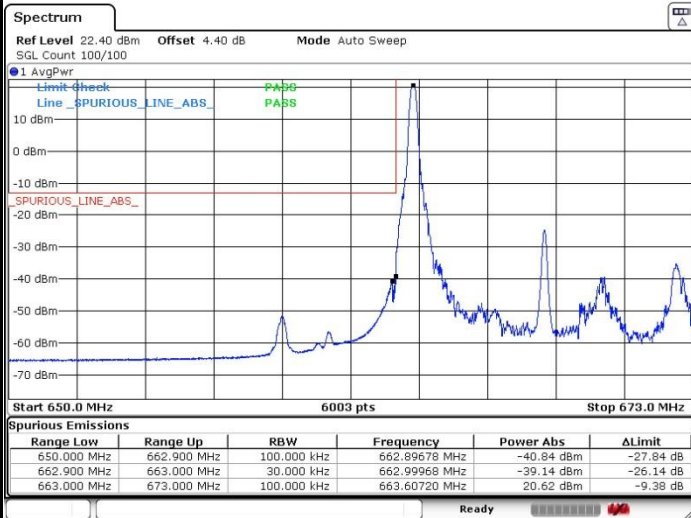

### Highest Band Edge / Full RB

Date: 17.OCT.2019 03:43:40

LTE Band 71 / 5MHz / 16QAM

Lowest Band Edge / 1 RB

Date: 17.OCT.2019 02:16:23

Highest Band Edge / 1 RB

Date: 17.OCT.2019 03:51:56

Lowest Band Edge / Full RB

Date: 17.OCT.2019 02:13:05

Highest Band Edge / Full RB

Date: 17.OCT.2019 03:45:59

LTE Band 71 / 10MHz / QPSK

Lowest Band Edge / 1 RB

Date: 17.OCT.2019 02:25:55

Highest Band Edge / 1 RB

Date: 17.OCT.2019 03:40:39

Lowest Band Edge / Full RB

Date: 17.OCT.2019 02:19:33

Highest Band Edge / Full RB

Date: 17.OCT.2019 03:31:15

LTE Band 71 / 10MHz / 16QAM

Lowest Band Edge / 1 RB

Date: 17.OCT.2019 02:24:00

Highest Band Edge / 1 RB

Date: 17.OCT.2019 03:39:05

Lowest Band Edge / Full RB

Date: 17.OCT.2019 02:20:29

Highest Band Edge / Full RB

Date: 17.OCT.2019 03:32:46