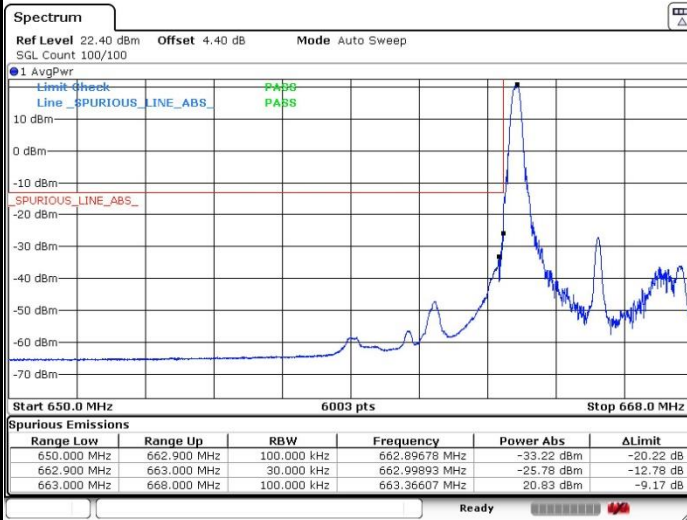

Conducted Band Edge

LTE Band 71 / 5MHz / QPSK

Lowest Band Edge / 1 RB

Date: 17.OCT.2019 02:17:10