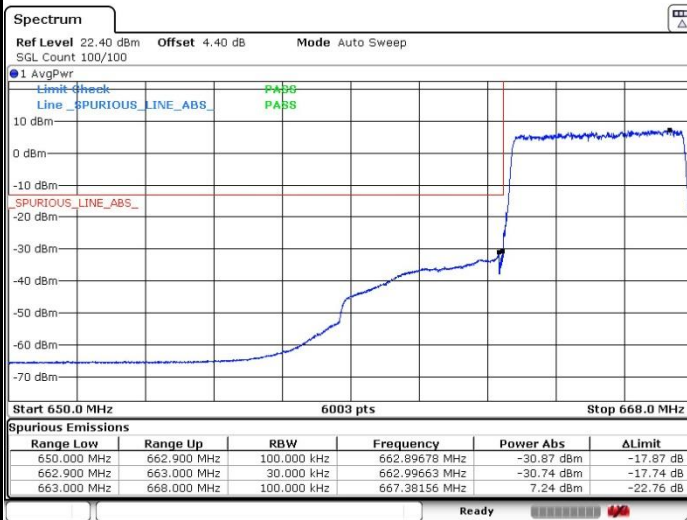

## LTE Band 71 / 5MHz / QPSK

### Lowest Band Edge / 1 RB

Date: 17.OCT.2019 02:17:10

### Highest Band Edge / 1 RB

Date: 17.OCT.2019 03:54:32

### Lowest Band Edge / Full RB

Date: 17.OCT.2019 01:55:01