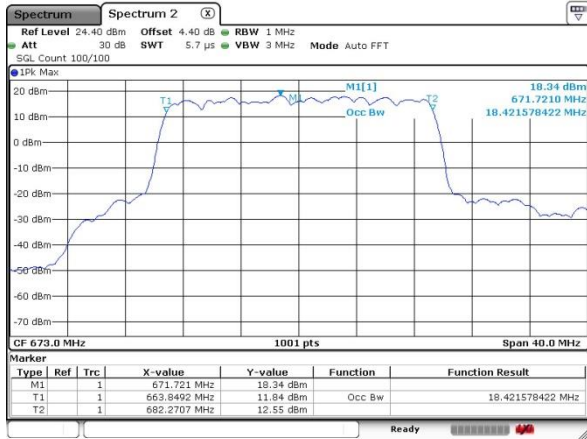

LTE Band 71

Lowest Channel / 20MHz / QPSK

Date: 17.OCT.2019 05:29:01