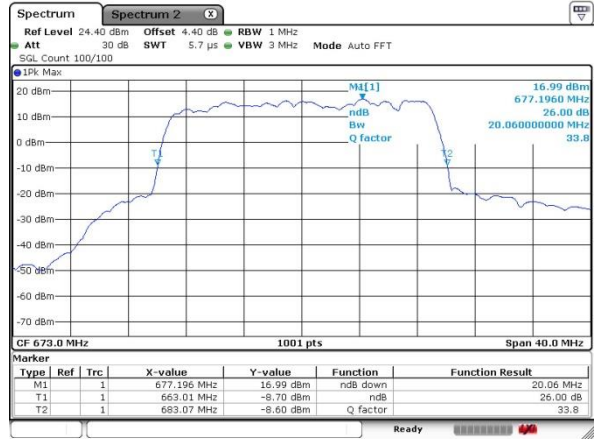

Date: 17.OCT.2019 05:43:52

LTE Band 71

Lowest Channel / 15MHz / 64QAM

Date: 17.OCT.2019 05:38:00

Lowest Channel / 20MHz / 64QAM

Date: 17.OCT.2019 05:28:33

Middle Channel / 15MHz / 64QAM

Date: 17.OCT.2019 05:34:01