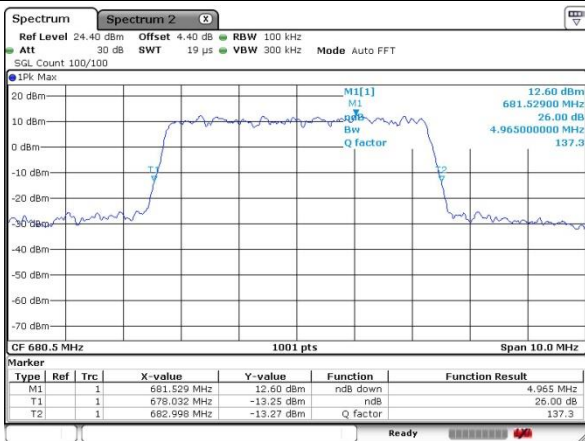

Middle Channel / 5MHz / 64QAM

Date: 17.OCT.2019 05:48:31