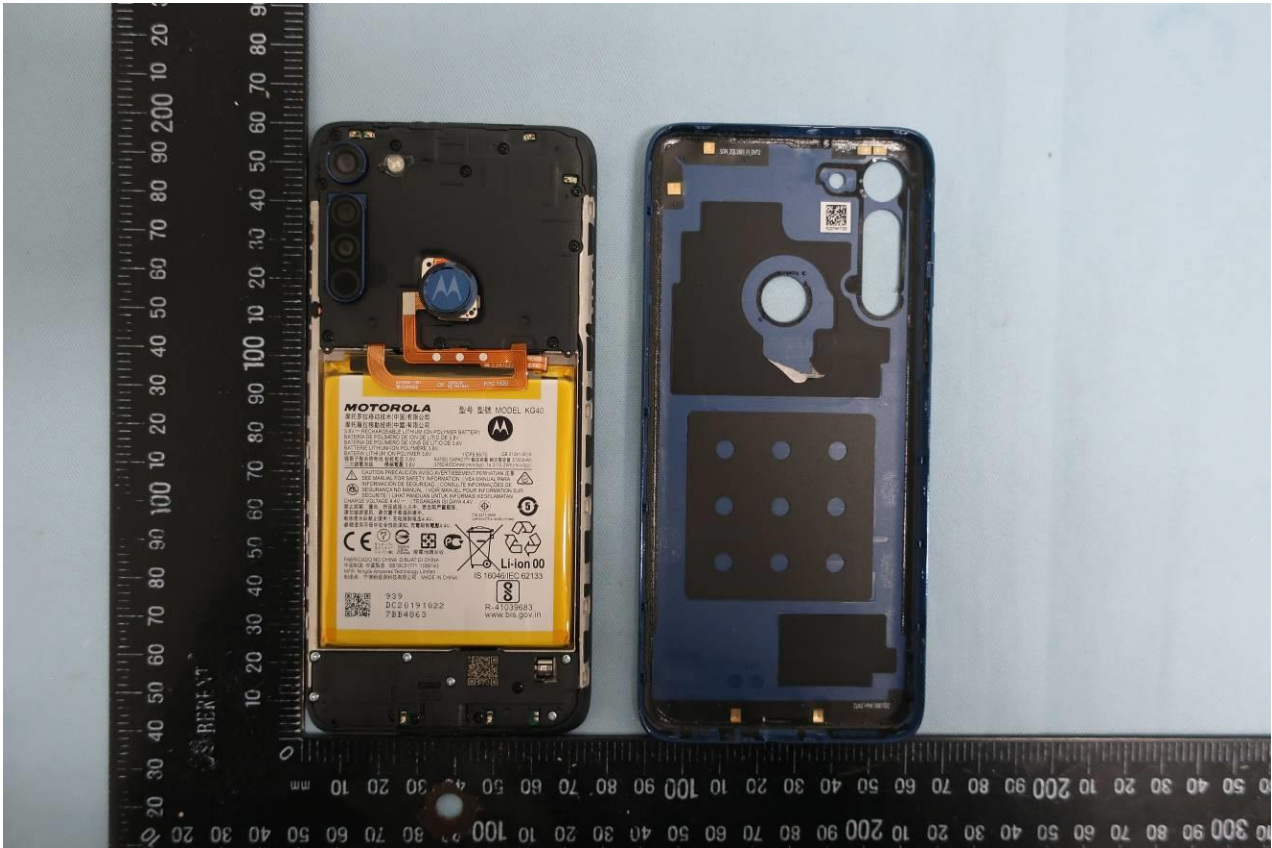

### 3. Internal Photograph of EUT

Brand Name: Motorola / Model Name: XT2045-2

Brand Name: Motorola / Model Name: XT2045-2

Sample 1 (Dual SIM Card)

Brand Name: Motorola / Model Name: XT2045-2

Brand Name: Motorola / Model Name: XT2045-2

Brand Name: Motorola / Model Name: XT2045-2

Brand Name: Motorola / Model Name: XT2045-2

Brand Name: Motorola / Model Name: XT2045-2

Brand Name: Motorola / Model Name: XT2045-2

Brand Name: Motorola / Model Name: XT2045-2