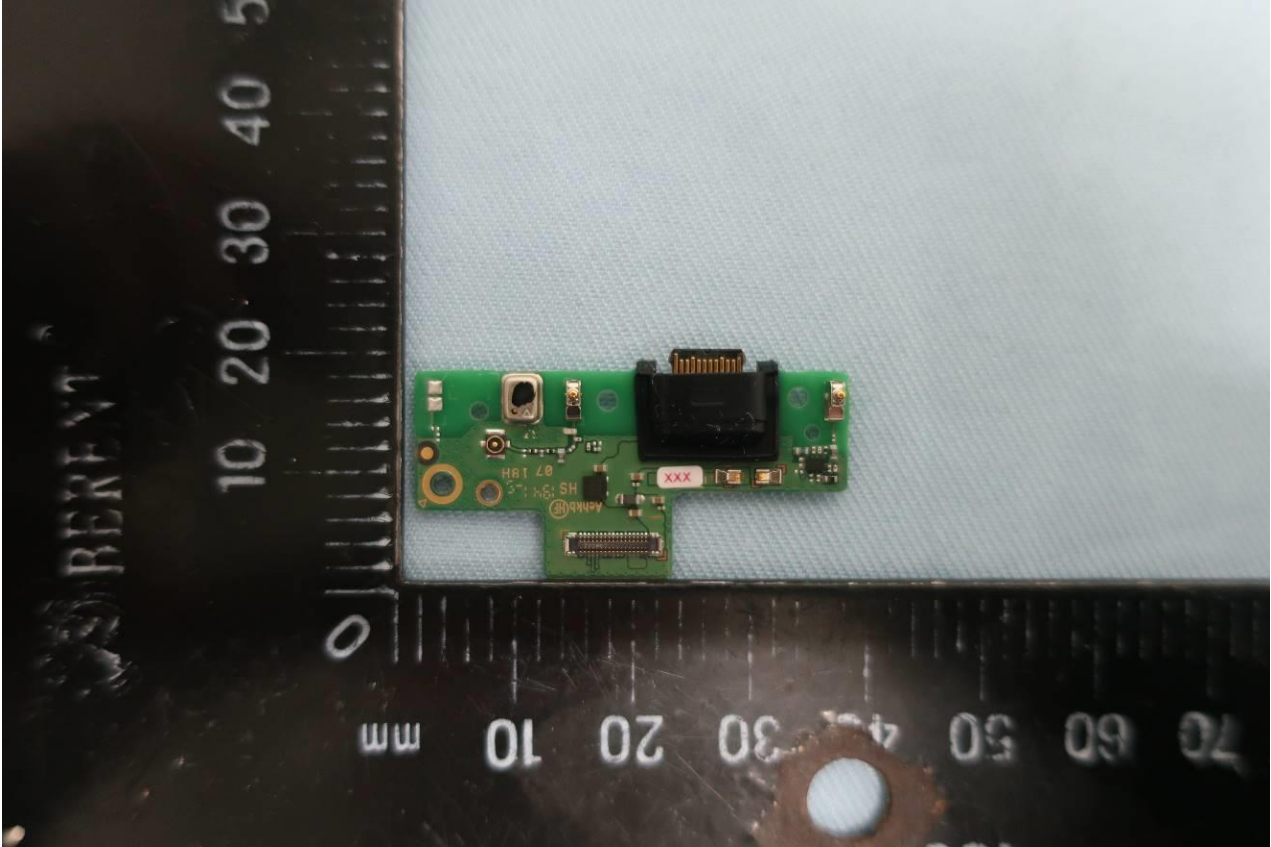

### 3. Internal Photograph of EUT

Brand Name: Motorola / Model Name: XT2045-2

Brand Name: Motorola / Model Name: XT2045-2

Sample 1 (Dual SIM Card)

Brand Name: Motorola / Model Name: XT2045-2

Brand Name: Motorola / Model Name: XT2045-2

Brand Name: Motorola / Model Name: XT2045-2

Brand Name: Motorola / Model Name: XT2045-2

Brand Name: Motorola / Model Name: XT2045-2

Brand Name: Motorola / Model Name: XT2045-2

Brand Name: Motorola / Model Name: XT2045-2