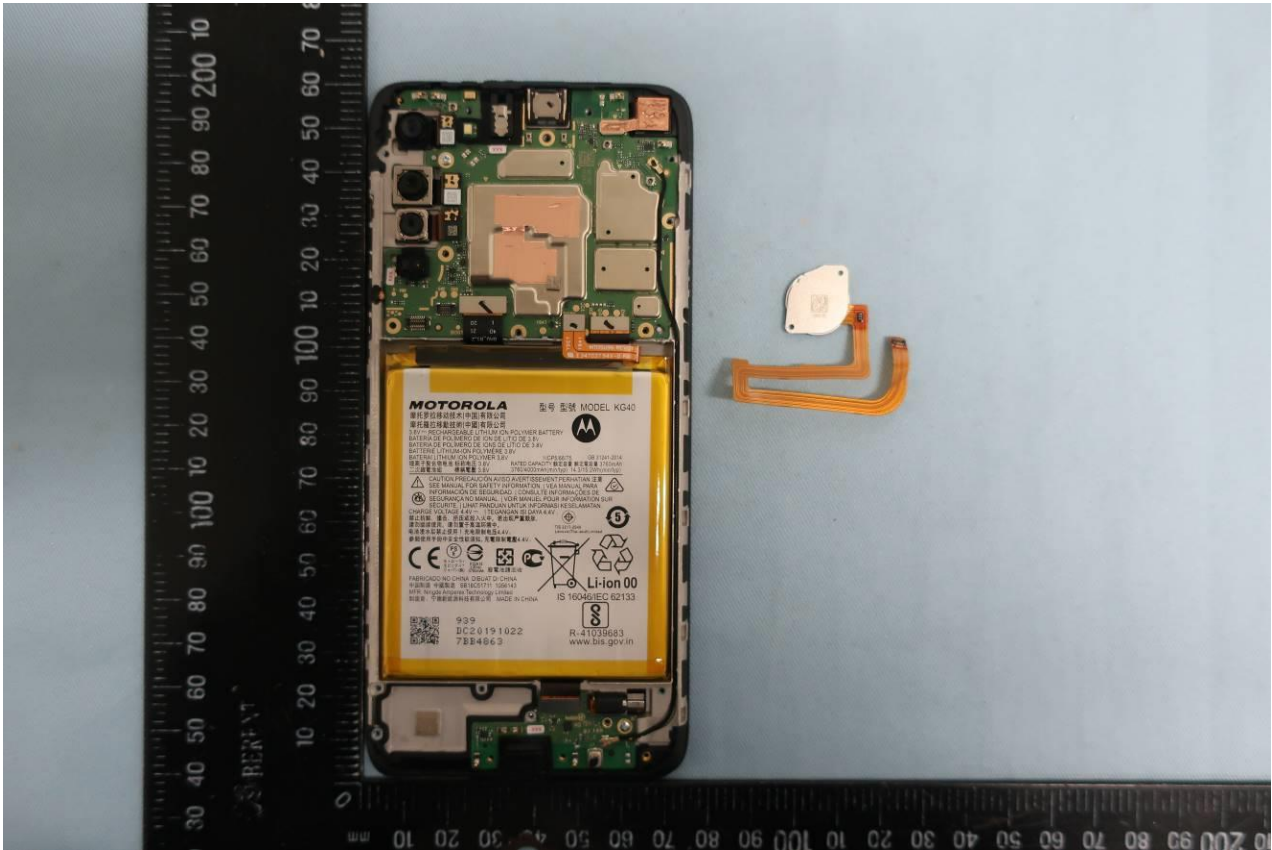

### 3. Internal Photograph of EUT

Brand Name: Motorola / Model Name: XT2045-2

Brand Name: Motorola / Model Name: XT2045-2

Sample 1 (Dual SIM Card)

Brand Name: Motorola / Model Name: XT2045-2

Brand Name: Motorola / Model Name: XT2045-2

Brand Name: Motorola / Model Name: XT2045-2

Brand Name: Motorola / Model Name: XT2045-2

Brand Name: Motorola / Model Name: XT2045-2

Brand Name: Motorola / Model Name: XT2045-2

Brand Name: Motorola / Model Name: XT2045-2