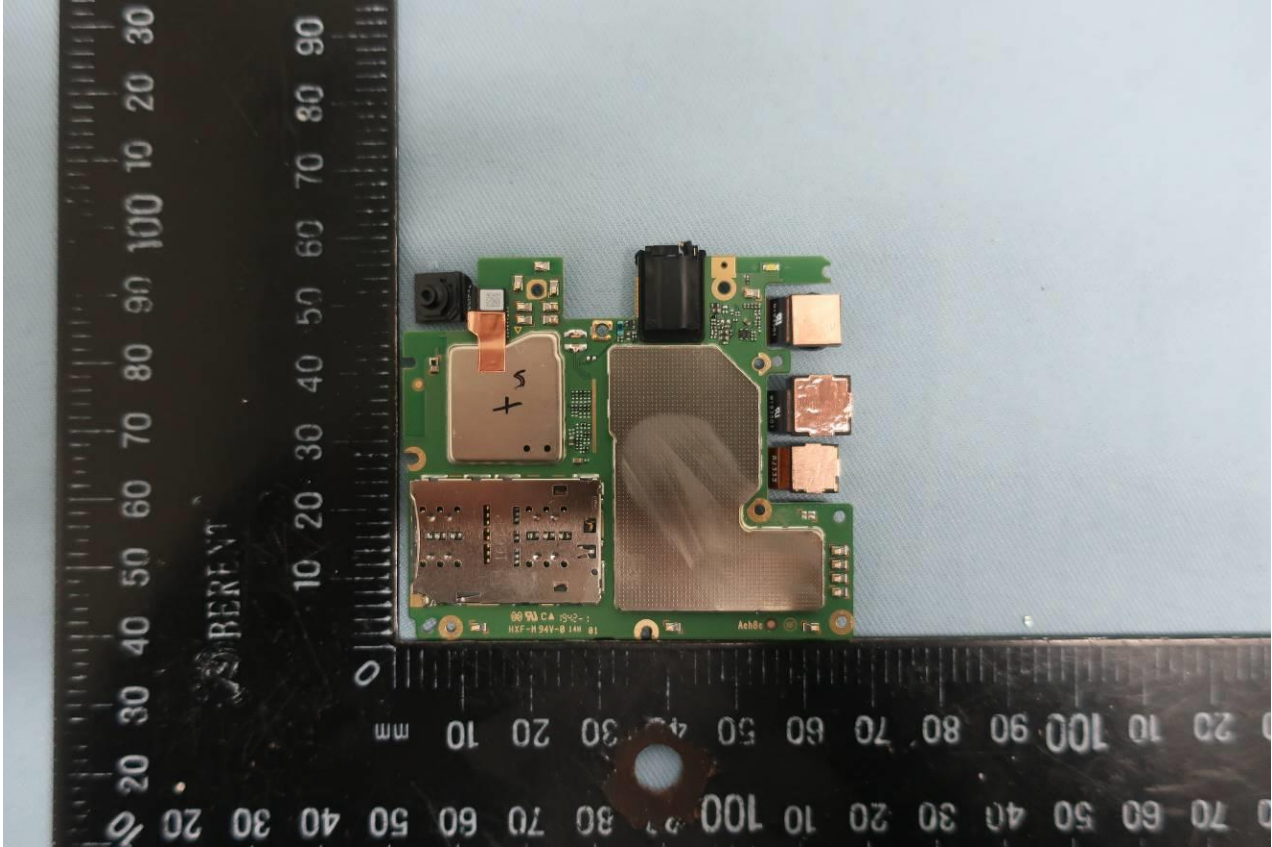

### 3. Internal Photograph of EUT

Brand Name: Motorola / Model Name: XT2045-2

Brand Name: Motorola / Model Name: XT2045-2

Sample 1 (Dual SIM Card)

Brand Name: Motorola / Model Name: XT2045-2

Brand Name: Motorola / Model Name: XT2045-2

Brand Name: Motorola / Model Name: XT2045-2

Brand Name: Motorola / Model Name: XT2045-2

Brand Name: Motorola / Model Name: XT2045-2

Brand Name: Motorola / Model Name: XT2045-2

Brand Name: Motorola / Model Name: XT2045-2