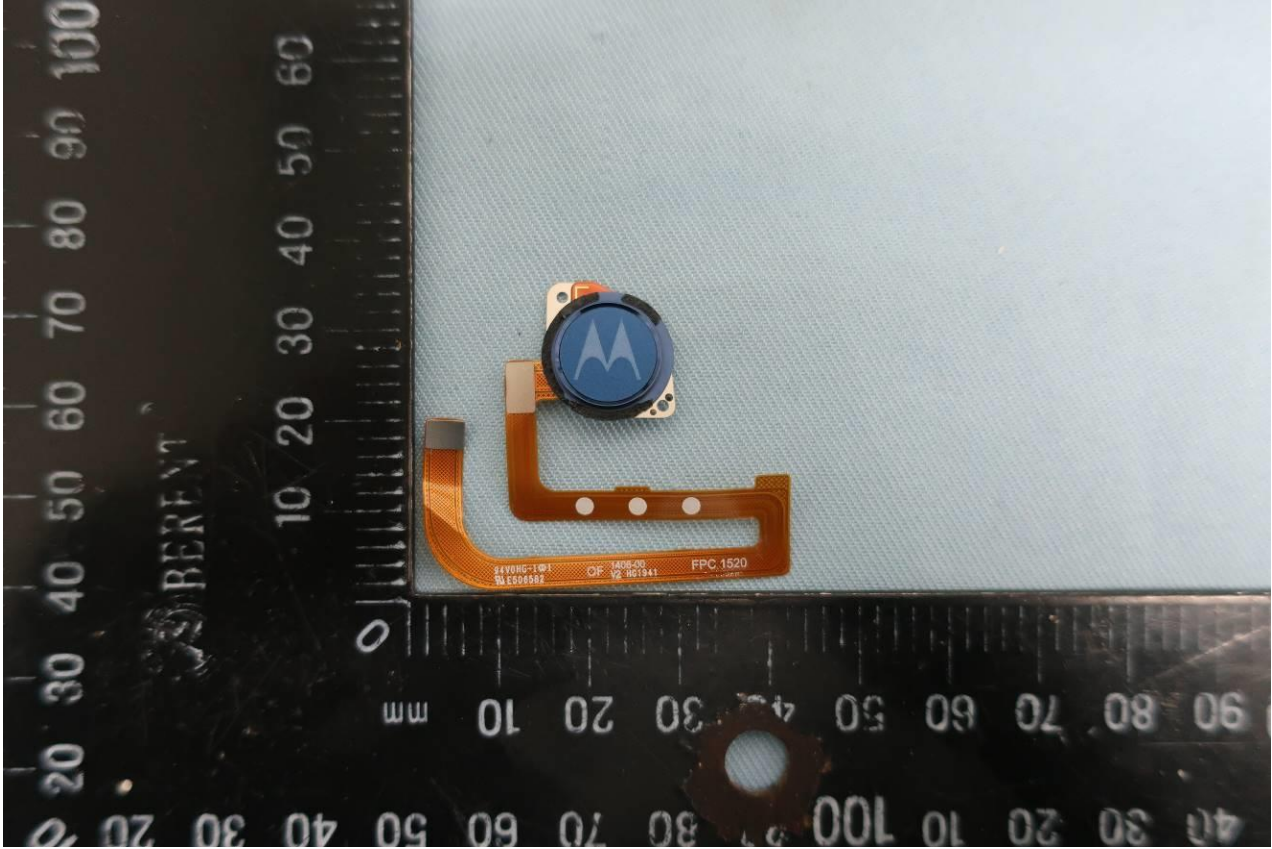

### 3. Internal Photograph of EUT

Brand Name: Motorola / Model Name: XT2045-2

Brand Name: Motorola / Model Name: XT2045-2

Sample 1 (Dual SIM Card)

Brand Name: Motorola / Model Name: XT2045-2

Brand Name: Motorola / Model Name: XT2045-2

Brand Name: Motorola / Model Name: XT2045-2

Brand Name: Motorola / Model Name: XT2045-2

Brand Name: Motorola / Model Name: XT2045-2

Brand Name: Motorola / Model Name: XT2045-2

Brand Name: Motorola / Model Name: XT2045-2