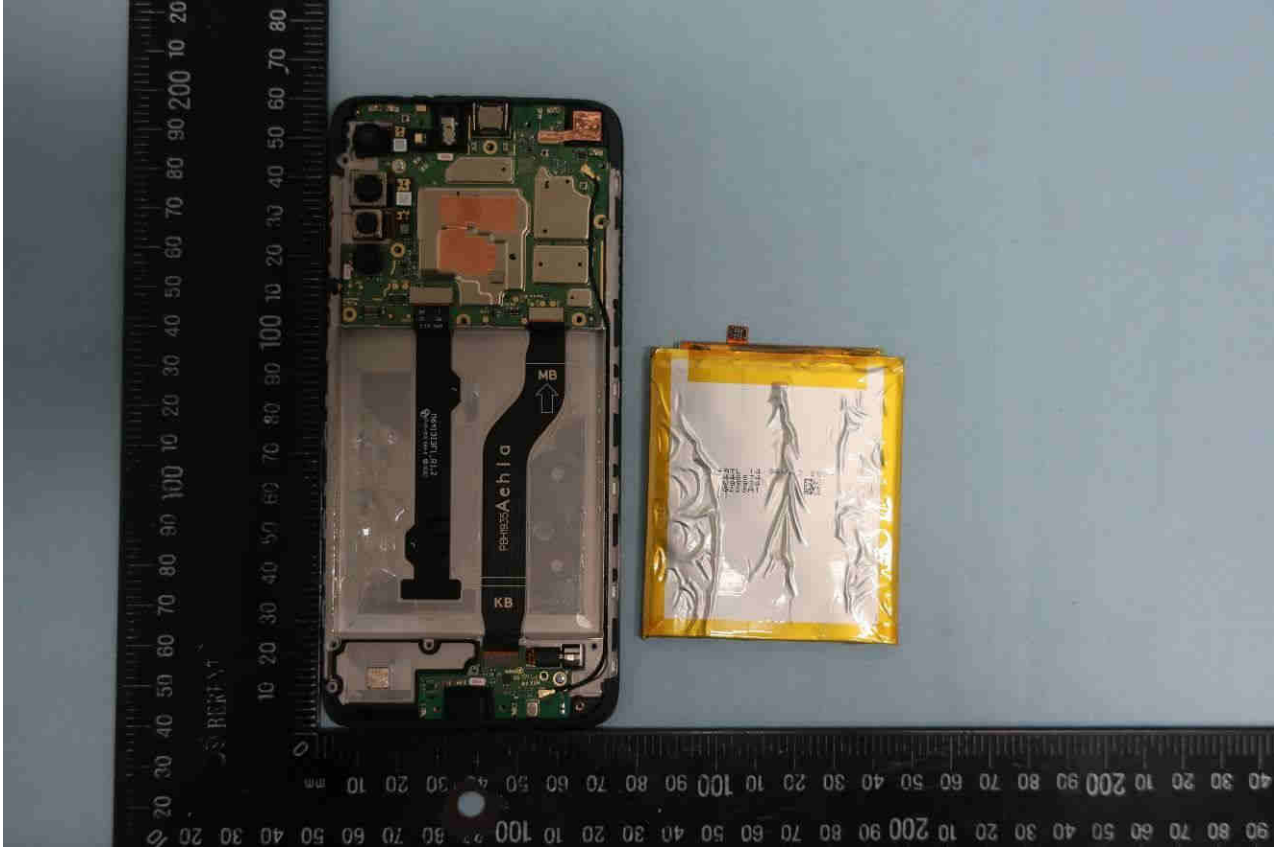

3. Internal Photograph of EUT

Brand Name: Motorola / Model Name: XT2045-1

Brand Name: Motorola / Model Name: XT2045-1

Brand Name: Motorola / Model Name: XT2045-1

Brand Name: Motorola / Model Name: XT2045-1

Brand Name: Motorola / Model Name: XT2045-1

Brand Name: Motorola / Model Name: XT2045-1

Brand Name: Motorola / Model Name: XT2045-1

Brand Name: Motorola / Model Name: XT2045-1

Brand Name: Motorola / Model Name: XT2045-1