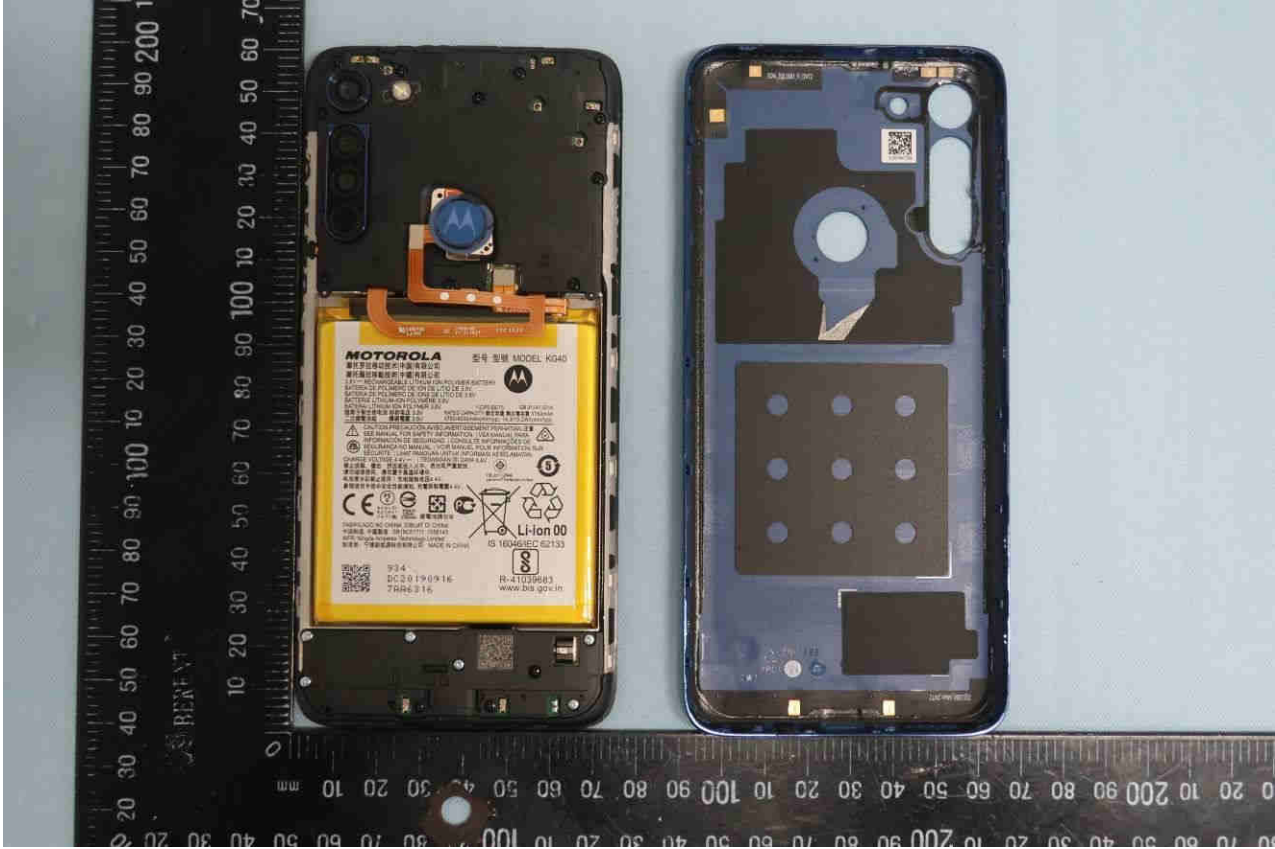

3. Internal Photograph of EUT

Brand Name: Motorola / Model Name: XT2045-1

Brand Name: Motorola / Model Name: XT2045-1

Brand Name: Motorola / Model Name: XT2045-1

Brand Name: Motorola / Model Name: XT2045-1

Brand Name: Motorola / Model Name: XT2045-1

Brand Name: Motorola / Model Name: XT2045-1

Brand Name: Motorola / Model Name: XT2045-1

Brand Name: Motorola / Model Name: XT2045-1

Brand Name: Motorola / Model Name: XT2045-1