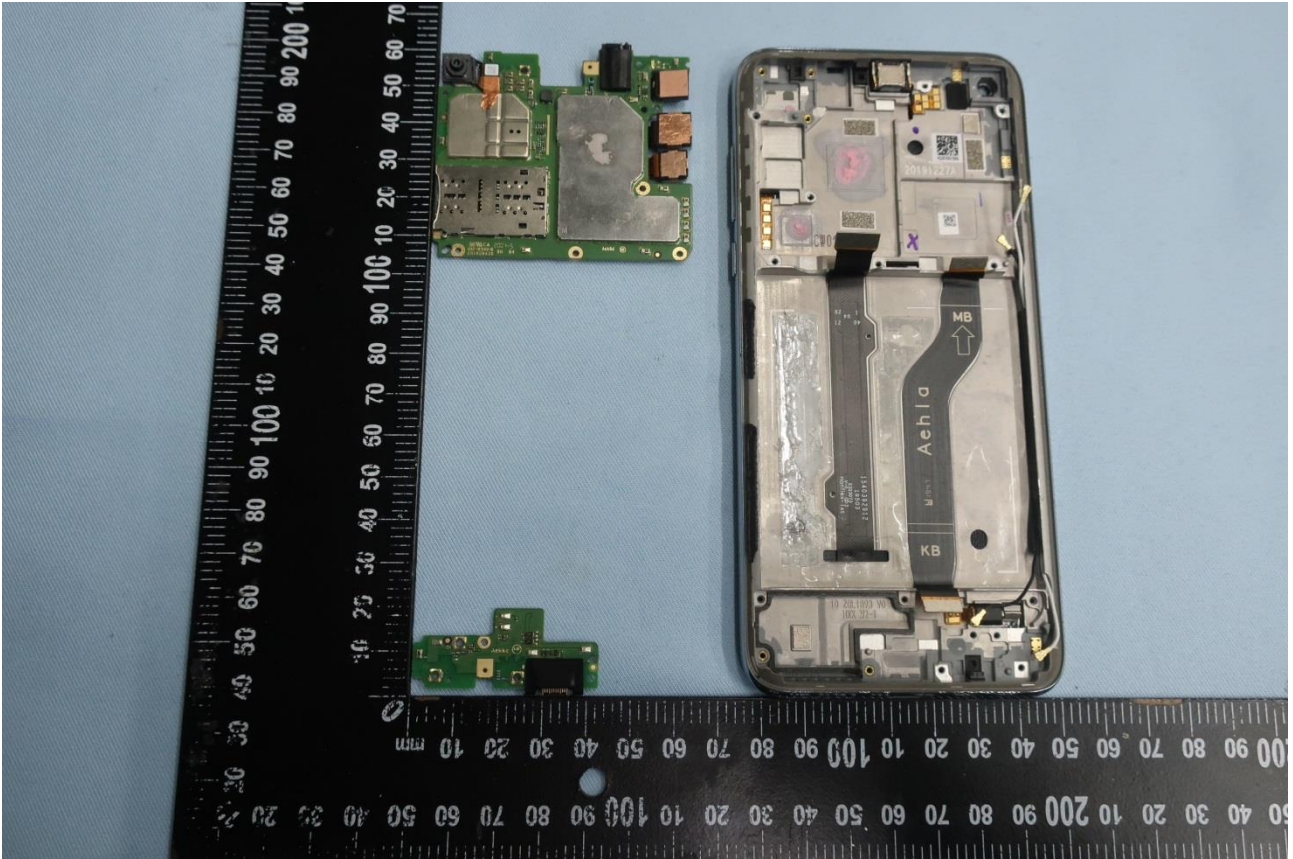

3. Internal Photograph of EUT

Brand Name: Motorola / Model Name: XT2045-3

Brand Name: Motorola / Model Name: XT2045-3

Brand Name: Motorola / Model Name: XT2045-3

Brand Name: Motorola / Model Name: XT2045-3

Brand Name: Motorola / Model Name: XT2045-3

Brand Name: Motorola / Model Name: XT2045-3

Brand Name: Motorola / Model Name: XT2045-3

Brand Name: Motorola / Model Name: XT2045-3

Brand Name: Motorola / Model Name: XT2045-3