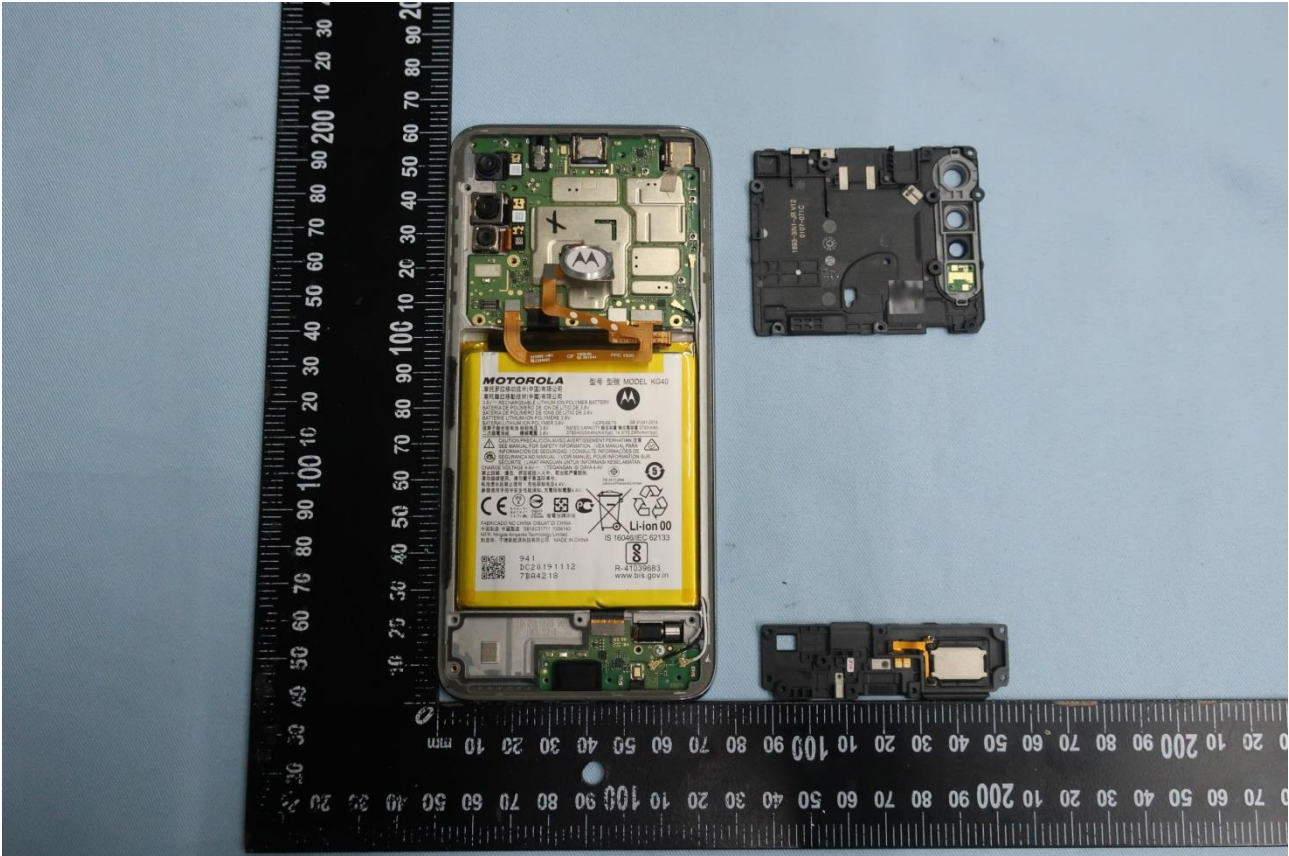

3. Internal Photograph of EUT

Brand Name: Motorola / Model Name: XT2045-3

Brand Name: Motorola / Model Name: XT2045-3

Brand Name: Motorola / Model Name: XT2045-3

Brand Name: Motorola / Model Name: XT2045-3

Brand Name: Motorola / Model Name: XT2045-3

Brand Name: Motorola / Model Name: XT2045-3

Brand Name: Motorola / Model Name: XT2045-3

Brand Name: Motorola / Model Name: XT2045-3

Brand Name: Motorola / Model Name: XT2045-3