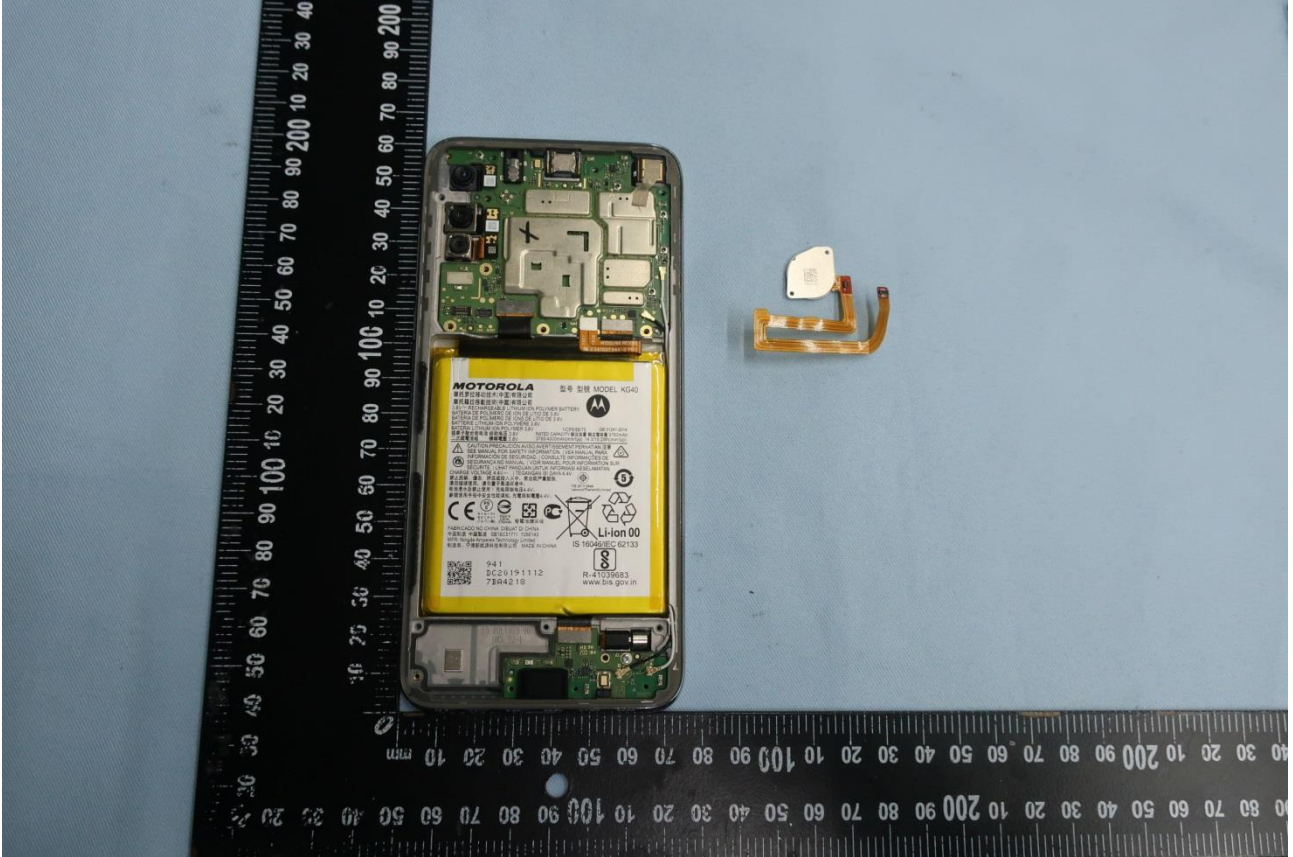

3. Internal Photograph of EUT

Brand Name: Motorola / Model Name: XT2045-3

Brand Name: Motorola / Model Name: XT2045-3

Brand Name: Motorola / Model Name: XT2045-3

Brand Name: Motorola / Model Name: XT2045-3

Brand Name: Motorola / Model Name: XT2045-3

Brand Name: Motorola / Model Name: XT2045-3

Brand Name: Motorola / Model Name: XT2045-3

Brand Name: Motorola / Model Name: XT2045-3

Brand Name: Motorola / Model Name: XT2045-3