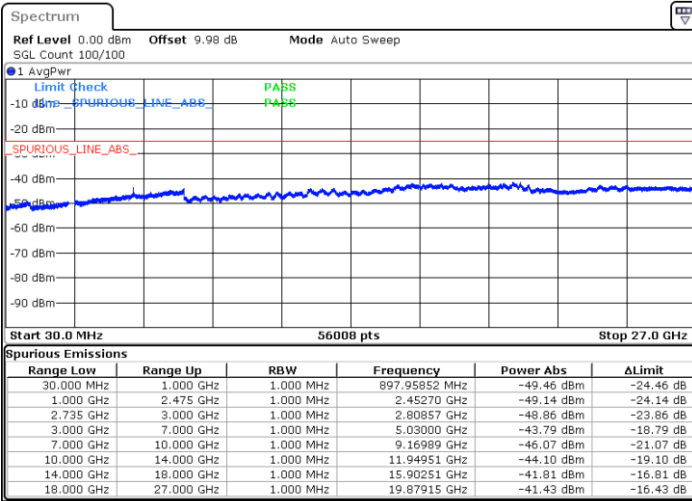

LTE Band 41 / 20MHz+5MHz

Highest Channel / QPSK

Highest Channel / 16QAM

Date: 3.MAR.2020 13:35:30

Date: 3.MAR.2020 13:36:51

Highest Channel / 64QAM

N/A

Date: 3.MAR.2020 13:38:21

LTE Band 41 / 20MHz+10MHz

Lowest Channel / QPSK

Lowest Channel / 16QAM

Date: 3.MAR.2020 16:12:36

Date: 3.MAR.2020 16:13:53

Lowest Channel / 64QAM

N/A

Date: 3.MAR.2020 16:15:08

LTE Band 41 / 20MHz+10MHz

Middle Channel / QPSK

Middle Channel / 16QAM

Date: 3.MAR.2020 16:26:53

Date: 3.MAR.2020 16:17:54

Middle Channel / 64QAM

N/A

Date: 3.MAR.2020 16:16:32