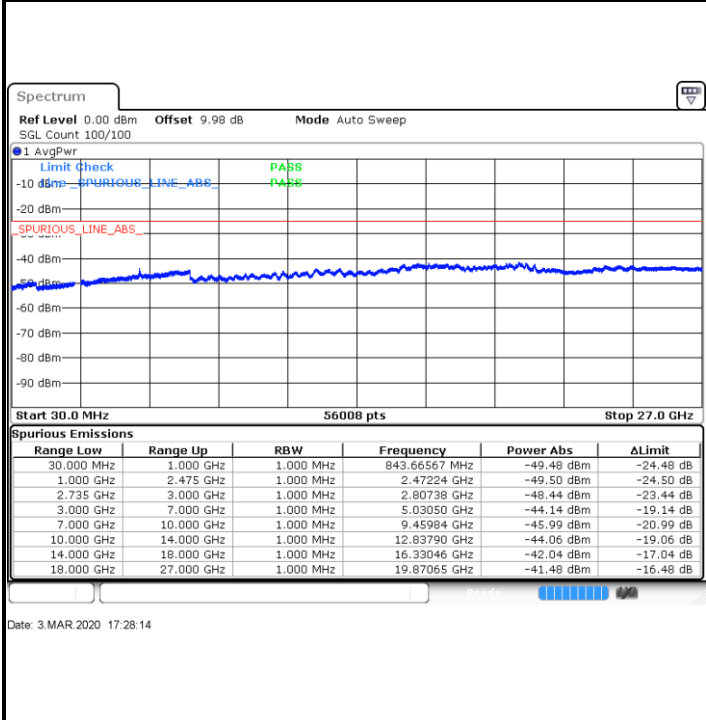

LTE Band 41 / 20MHz+10MHz

Highest Channel / QPSK

Highest Channel / 16QAM

Date: 3.MAR.2020 16:29:10

Date: 3.MAR.2020 16:30:38

Highest Channel / 64QAM

N/A

Date: 3.MAR.2020 16:31:56

LTE Band 41 / 20MHz+15MHz

Lowest Channel / QPSK

Date: 3.MAR.2020 17:30:42

Lowest Channel / 16QAM

Date: 3.MAR.2020 17:29:25

Lowest Channel / 64QAM

Date: 3.MAR.2020 17:28:14

N/A

LTE Band 41 / 20MHz+15MHz

Middle Channel / QPSK

Middle Channel / 16QAM

Date: 3.MAR.2020 17:32:12

Date: 3.MAR.2020 17:33:30

Middle Channel / 64QAM

N/A

Date: 3.MAR.2020 17:35:06