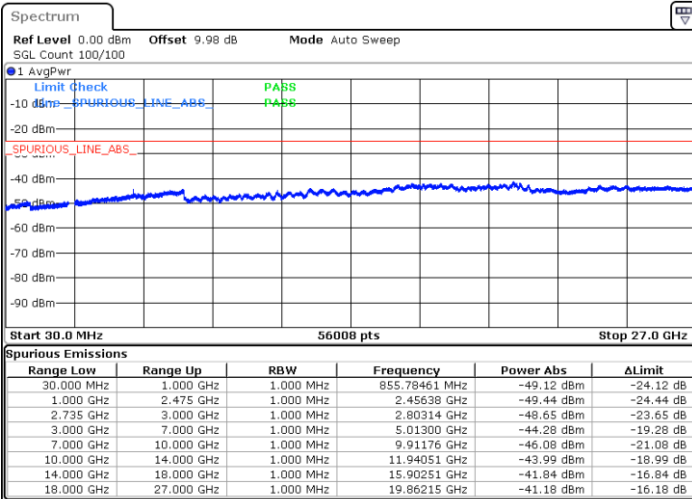

LTE Band 41 / 10MHz+15MHz

Highest Channel / QPSK

Highest Channel / 16QAM

Date: 3.MAR.2020 15:19:58

Date: 3.MAR.2020 15:18:30

Highest Channel / 64QAM

N/A

Date: 3.MAR.2020 15:17:14

LTE Band 41 / 10MHz+20MHz

Lowest Channel / QPSK

Lowest Channel / 16QAM

Date: 3.MAR.2020 15:52:29

Date: 3.MAR.2020 15:51:16

Lowest Channel / 64QAM

N/A

Date: 3.MAR.2020 15:49:58

LTE Band 41 / 10MHz+20MHz

Middle Channel / QPSK

Middle Channel / 16QAM

Date: 3.MAR.2020 15:53:51

Date: 3.MAR.2020 15:54:57

Middle Channel / 64QAM

N/A

Date: 3.MAR.2020 15:56:04