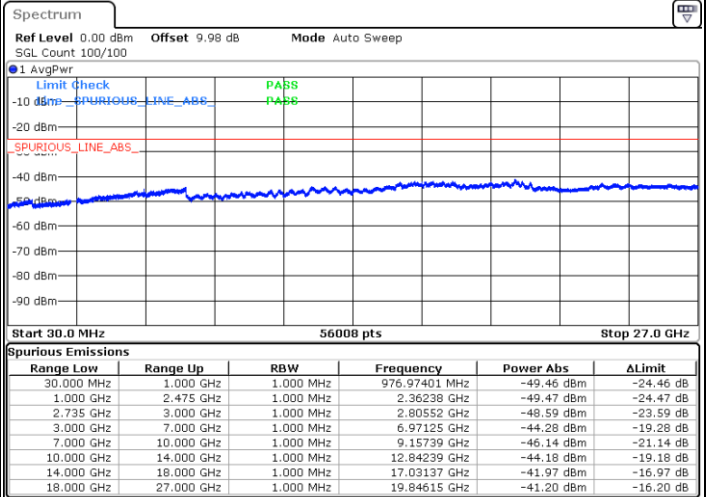

LTE Band 41 / 10MHz+20MHz

Middle Channel / QPSK

Middle Channel / 16QAM

Date: 3.MAR.2020 15:53:51

Date: 3.MAR.2020 15:54:57

Middle Channel / 64QAM

N/A

Date: 3.MAR.2020 15:56:04

LTE Band 41 / 10MHz+20MHz

Highest Channel / QPSK

Highest Channel / 16QAM

Date: 3.MAR.2020 16:00:31

Date: 3.MAR.2020 15:59:10

Highest Channel / 64QAM

N/A

Date: 3.MAR.2020 15:57:56