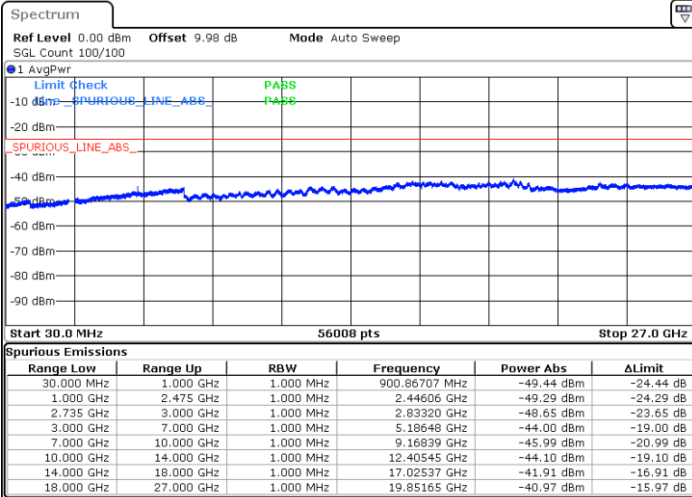

LTE Band 41 / 20MHz+15MHz

Highest Channel / QPSK

Date: 3.MAR.2020 17:40:06

Highest Channel / 16QAM

Date: 3.MAR.2020 17:38:38

Highest Channel / 64QAM

Date: 3.MAR.2020 17:36:42

N/A

LTE Band 41 / 20MHz+20MHz

Lowest Channel / QPSK

Lowest Channel / 16QAM

Date: 3.MAR.2020 18:20:22

Date: 3.MAR.2020 18:21:36

Lowest Channel / 64QAM

N/A

Date: 3.MAR.2020 18:22:51

LTE Band 41 / 20MHz+20MHz

MiddleChannel / QPSK

Middle Channel / 16QAM

Date: 3.MAR.2020 18:26:32

Date: 3.MAR.2020 18:25:27

Middle Channel / 64QAM

N/A

Date: 3.MAR.2020 18:24:20