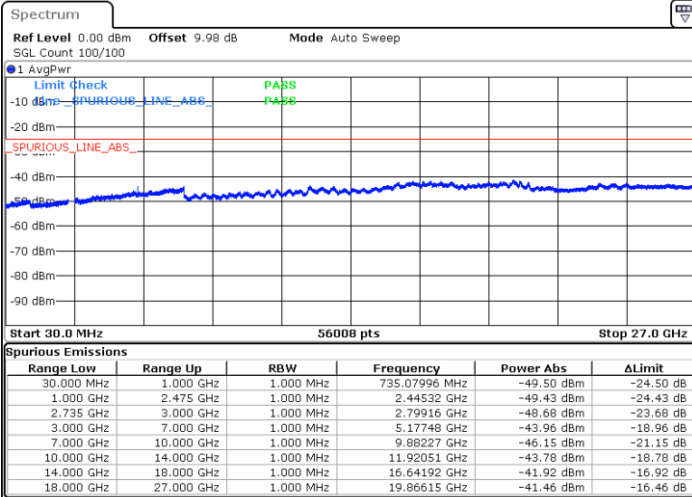

LTE Band 41 / 10MHz+15MHz

Highest Channel / QPSK

Highest Channel / 16QAM

Date: 3.MAR.2020 15:19:58

Date: 3.MAR.2020 15:18:30

Highest Channel / 64QAM

N/A

Date: 3.MAR.2020 15:17:14

LTE Band 41 / 10MHz+20MHz

Lowest Channel / QPSK

Lowest Channel / 16QAM

Date: 3.MAR.2020 15:52:29

Date: 3.MAR.2020 15:51:16

Lowest Channel / 64QAM

N/A

Date: 3.MAR.2020 15:49:58

LTE Band 41 / 10MHz+20MHz

Middle Channel / QPSK

Middle Channel / 16QAM

Date: 3.MAR.2020 15:53:51

Date: 3.MAR.2020 15:54:57

Middle Channel / 64QAM

N/A

Date: 3.MAR.2020 15:56:04