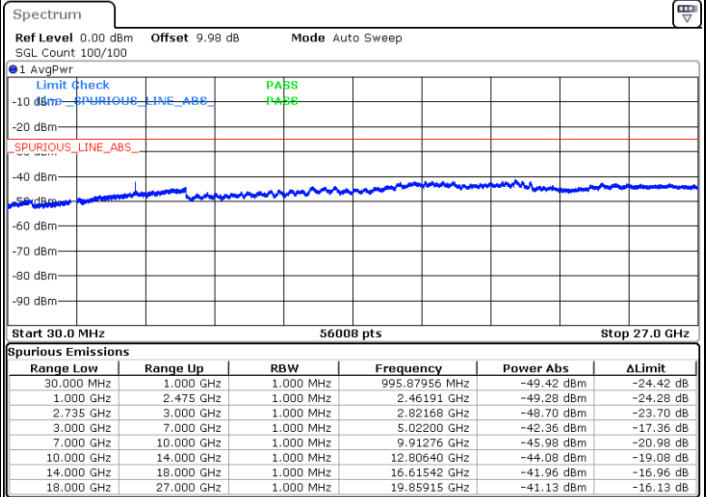

LTE Band 41 / 15MHz+10MHz

Highest Channel / QPSK

Highest Channel / 16QAM

Date: 3.MAR.2020 15:38:03

Date: 3.MAR.2020 15:39:32

Highest Channel / 64QAM

N/A

Date: 3.MAR.2020 15:40:57

LTE Band 41 / 15MHz+15MHz

Lowest Channel / QPSK

Lowest Channel / 16QAM

Date: 3.MAR.2020 16:44:04

Date: 3.MAR.2020 16:42:52

Lowest Channel / 64QAM

N/A

Date: 3.MAR.2020 16:41:30