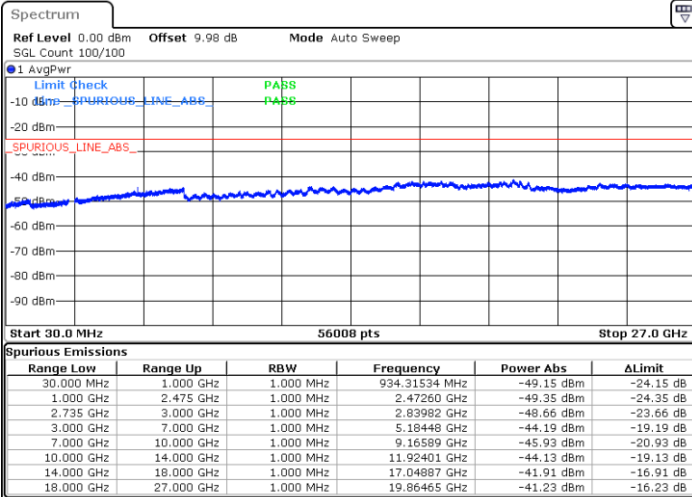

LTE Band 41 / 15MHz+10MHz

Highest Channel / QPSK

Highest Channel / 16QAM

Date: 3.MAR.2020 15:38:03

Date: 3.MAR.2020 15:39:32

Highest Channel / 64QAM

N/A

Date: 3.MAR.2020 15:40:57

LTE Band 41 / 15MHz+15MHz

Lowest Channel / QPSK

Lowest Channel / 16QAM

Date: 3.MAR.2020 16:44:04

Date: 3.MAR.2020 16:42:52

Lowest Channel / 64QAM

N/A

Date: 3.MAR.2020 16:41:30

LTE Band 41 / 15MHz+15MHz

Middle Channel / QPSK

Middle Channel / 16QAM

Date: 3.MAR.2020 16:45:32

Date: 3.MAR.2020 16:46:39

Middle Channel / 64QAM

N/A

Date: 3.MAR.2020 16:47:42