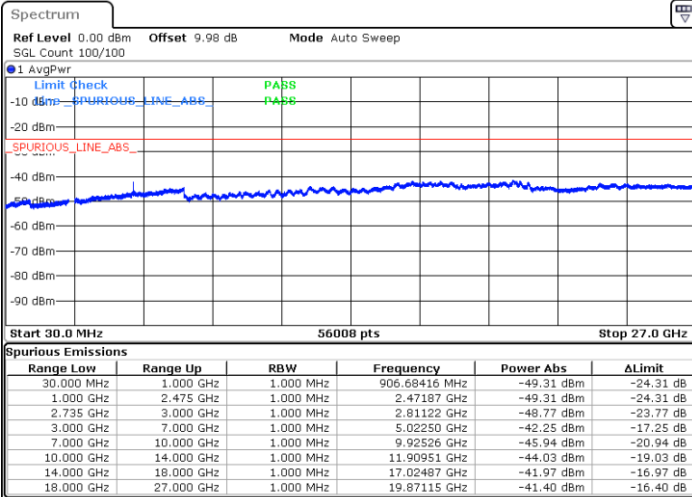

LTE Band 41 / 15MHz+10MHz

Highest Channel / QPSK

Highest Channel / 16QAM

Date: 3.MAR.2020 15:38:03

Date: 3.MAR.2020 15:39:32

Highest Channel / 64QAM

N/A

Date: 3.MAR.2020 15:40:57

LTE Band 41 / 15MHz+15MHz

Lowest Channel / QPSK

Lowest Channel / 16QAM

Date: 3.MAR.2020 16:44:04

Date: 3.MAR.2020 16:42:52

Lowest Channel / 64QAM

N/A

Date: 3.MAR.2020 16:41:30