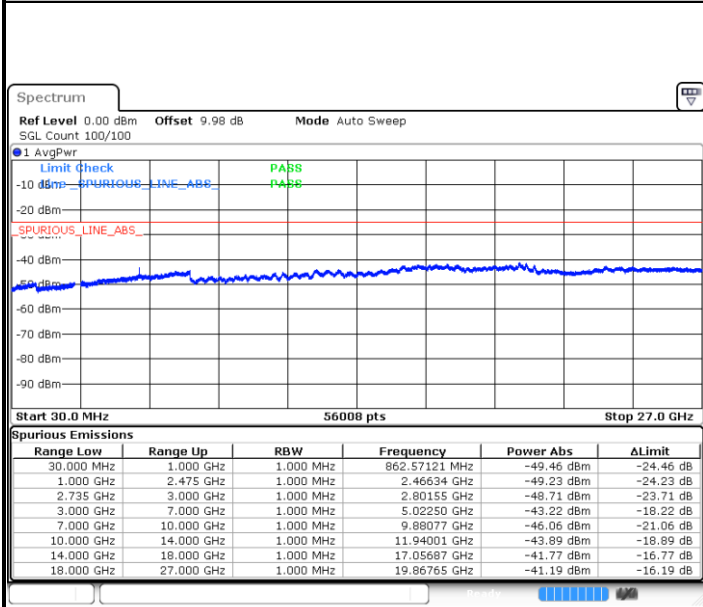

LTE Band 41 / 15MHz+15MHz

Highest Channel / QPSK

Highest Channel / 16QAM

Date: 3.MAR.2020 16:52:35

Date: 3.MAR.2020 16:51:19

Highest Channel / 64QAM

N/A

Date: 3.MAR.2020 16:49:30

LTE Band 41 / 15MHz+20MHz

Lowest Channel / QPSK

Date: 3.MAR.2020 17:04:09

Lowest Channel / 16QAM

Date: 3.MAR.2020 17:05:24

Lowest Channel / 64QAM

Date: 3.MAR.2020 17:11:57

N/A