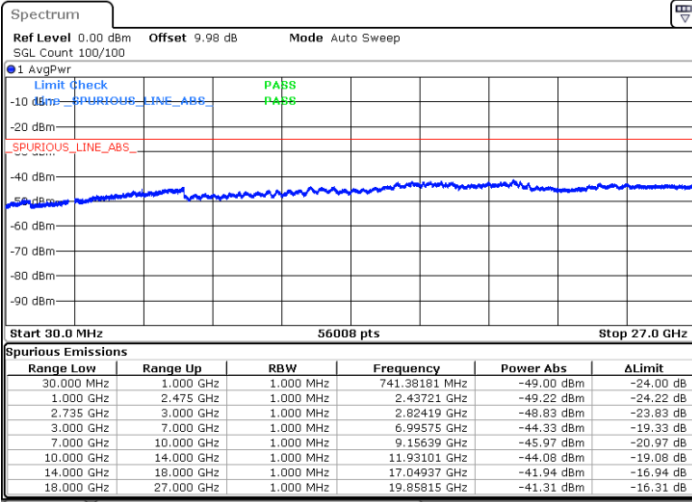

LTE Band 41 / 10MHz+15MHz

MiddleChannel / QPSK

Middle Channel / 16QAM

Date: 3.MAR.2020 15:12:31

Date: 3.MAR.2020 15:14:36

Middle Channel / 64QAM

N/A

Date: 3.MAR.2020 15:15:35

LTE Band 41 / 10MHz+15MHz

Highest Channel / QPSK

Highest Channel / 16QAM

Date: 3.MAR.2020 15:19:58

Date: 3.MAR.2020 15:18:30

Highest Channel / 64QAM

N/A

Date: 3.MAR.2020 15:17:14