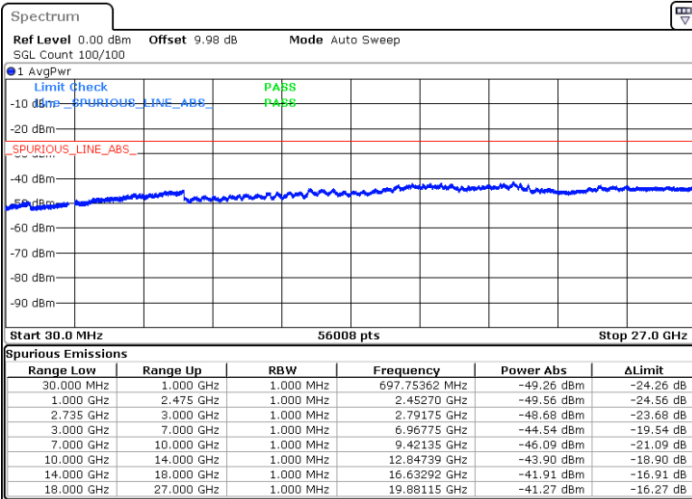

LTE Band 41 / 20MHz+5MHz

Highest Channel / QPSK

Highest Channel / 16QAM

Date: 3.MAR.2020 13:35:30

Date: 3.MAR.2020 13:36:51

Highest Channel / 64QAM

N/A

Date: 3.MAR.2020 13:38:21

LTE Band 41 / 20MHz+10MHz

Lowest Channel / QPSK

Lowest Channel / 16QAM

Date: 3.MAR.2020 16:12:36

Date: 3.MAR.2020 16:13:53

Lowest Channel / 64QAM

N/A

Date: 3.MAR.2020 16:15:08