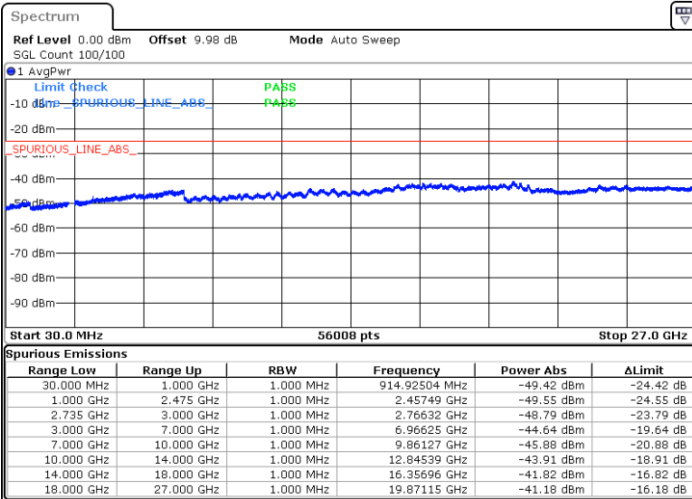

LTE Band 41 / 20MHz+10MHz

Middle Channel / QPSK

Middle Channel / 16QAM

Date: 3.MAR.2020 16:26:53

Date: 3.MAR.2020 16:17:54

Middle Channel / 64QAM

N/A

Date: 3.MAR.2020 16:16:32

LTE Band 41 / 20MHz+10MHz

Highest Channel / QPSK

Highest Channel / 16QAM

Date: 3.MAR.2020 16:29:10

Date: 3.MAR.2020 16:30:38

Highest Channel / 64QAM

N/A

Date: 3.MAR.2020 16:31:56

LTE Band 41 / 20MHz+15MHz

Lowest Channel / QPSK

Date: 3.MAR.2020 17:30:42

Lowest Channel / 16QAM

Date: 3.MAR.2020 17:29:25

Lowest Channel / 64QAM

Date: 3.MAR.2020 17:28:14

N/A