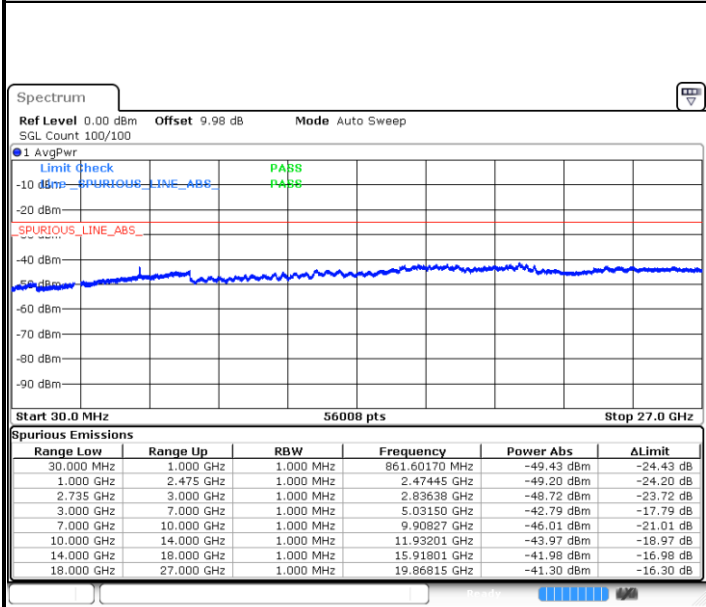

LTE Band 41 / 20MHz+10MHz

Middle Channel / QPSK

Middle Channel / 16QAM

Date: 3.MAR.2020 16:26:53

Date: 3.MAR.2020 16:17:54

Middle Channel / 64QAM

N/A

Date: 3.MAR.2020 16:16:32

LTE Band 41 / 20MHz+10MHz

Highest Channel / QPSK

Highest Channel / 16QAM

Date: 3.MAR.2020 16:29:10

Date: 3.MAR.2020 16:30:38

Highest Channel / 64QAM

N/A

Date: 3.MAR.2020 16:31:56

LTE Band 41 / 20MHz+15MHz

Lowest Channel / QPSK

Date: 3.MAR.2020 17:30:42

Lowest Channel / 16QAM

Date: 3.MAR.2020 17:29:25

Lowest Channel / 64QAM

Date: 3.MAR.2020 17:28:14

N/A