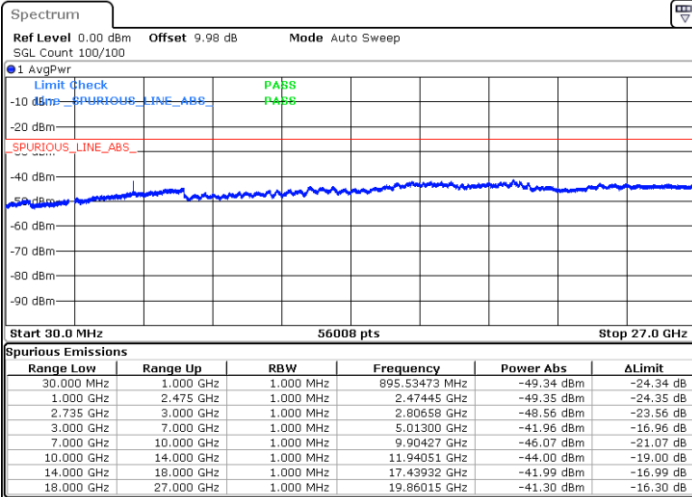

LTE Band 41 / 10MHz+15MHz

Highest Channel / QPSK

Highest Channel / 16QAM

Date: 3.MAR.2020 15:19:58

Date: 3.MAR.2020 15:18:30

Highest Channel / 64QAM

N/A

Date: 3.MAR.2020 15:17:14

LTE Band 41 / 10MHz+20MHz

Lowest Channel / QPSK

Lowest Channel / 16QAM

Date: 3.MAR.2020 15:52:29

Date: 3.MAR.2020 15:51:16

Lowest Channel / 64QAM

N/A

Date: 3.MAR.2020 15:49:58