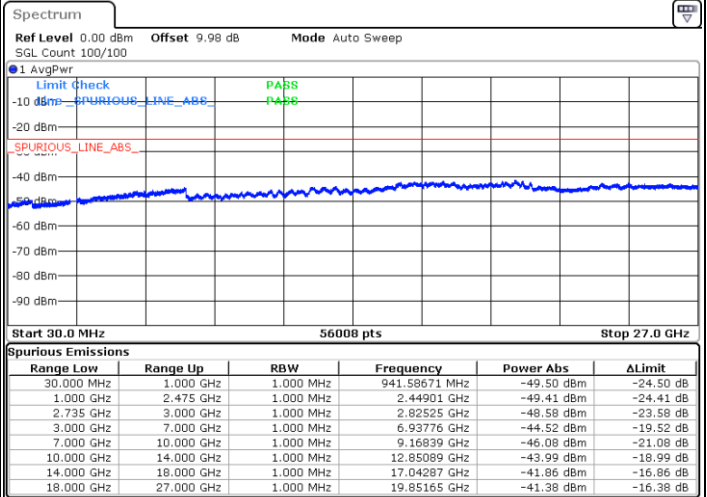

LTE Band 41 / 15MHz+10MHz

Middle Channel / QPSK

Date: 3.MAR.2020 15:36:24

Middle Channel / 16QAM

Date: 3.MAR.2020 15:35:25

Middle Channel / 64QAM

Date: 3.MAR.2020 15:34:22

N/A

LTE Band 41 / 15MHz+10MHz

Highest Channel / QPSK

Highest Channel / 16QAM

Date: 3.MAR.2020 15:38:03

Date: 3.MAR.2020 15:39:32

Highest Channel / 64QAM

N/A

Date: 3.MAR.2020 15:40:57