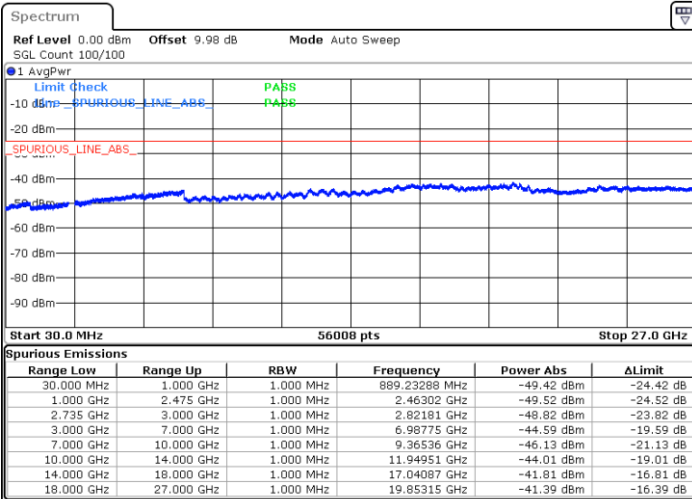

LTE Band 41 / 5MHz+20MHz

Highest Channel / QPSK

Highest Channel / 16QAM

Date: 3.MAR.2020 12:09:39

Date: 3.MAR.2020 12:10:51

Highest Channel / 64QAM

N/A

Date: 3.MAR.2020 12:12:07

LTE Band 41 / 10MHz+15MHz

Lowest Channel / QPSK

Lowest Channel / 16QAM

Date: 3.MAR.2020 14:06:38

Date: 3.MAR.2020 14:00:27

Lowest Channel / 64QAM

N/A

Date: 3.MAR.2020 13:59:01