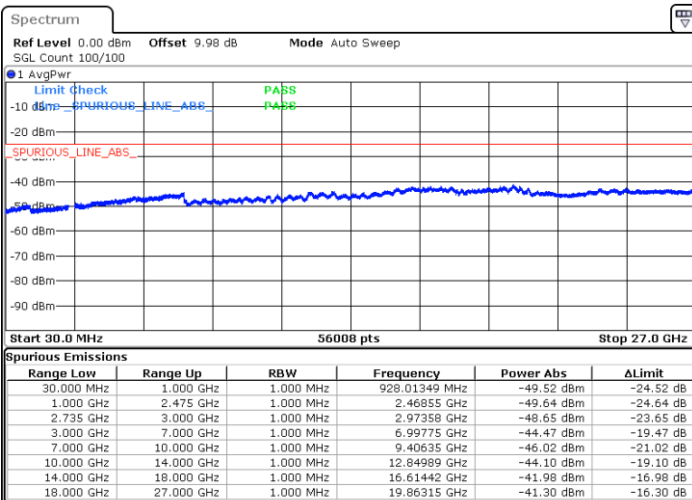

LTE Band 41 / 5MHz+20MHz

Middle Channel / QPSK

Middle Channel /16QAM

Date: 3.MAR.2020 12:07:53

Date: 3.MAR.2020 12:06:53

Middle Channel / 64QAM

N/A

Date: 3.MAR.2020 12:05:53

LTE Band 41 / 5MHz+20MHz

Highest Channel / QPSK

Highest Channel / 16QAM

Date: 3.MAR.2020 12:09:39

Date: 3.MAR.2020 12:10:51

Highest Channel / 64QAM

N/A

Date: 3.MAR.2020 12:12:07