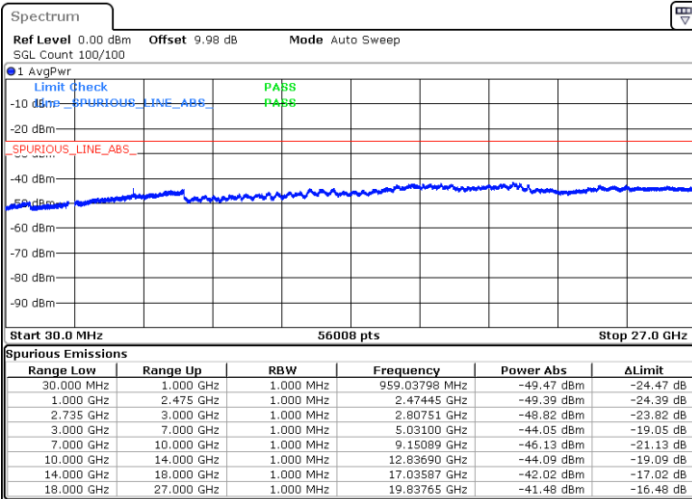

LTE Band 41 / 15MHz+20MHz

Highest Channel / QPSK

Highest Channel / 16QAM

Date: 3.MAR.2020 17:17:24

Date: 3.MAR.2020 17:18:43

Highest Channel / 64QAM

N/A

Date: 3.MAR.2020 17:20:03

LTE Band 41 / 20MHz+5MHz

Lowest Channel / QPSK

Lowest Channel / 16QAM

Date: 3.MAR.2020 13:25:34

Date: 3.MAR.2020 13:26:46

Lowest Channel / 64QAM

N/A

Date: 3.MAR.2020 13:28:03