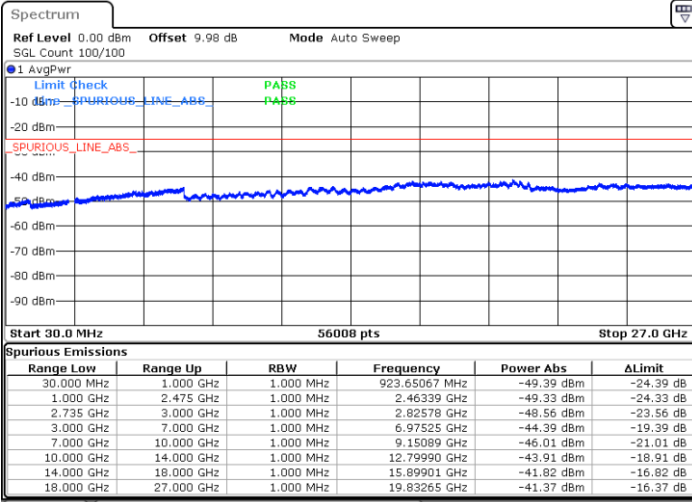

LTE Band 41 / 15MHz+20MHz

Middle Channel / QPSK

Middle Channel / 16QAM

Date: 3.MAR.2020 17:15:45

Date: 3.MAR.2020 17:14:34

Middle Channel / 64QAM

N/A

Date: 3.MAR.2020 17:13:28

LTE Band 41 / 15MHz+20MHz

Highest Channel / QPSK

Highest Channel / 16QAM

Date: 3.MAR.2020 17:17:24

Date: 3.MAR.2020 17:18:43

Highest Channel / 64QAM

N/A

Date: 3.MAR.2020 17:20:03