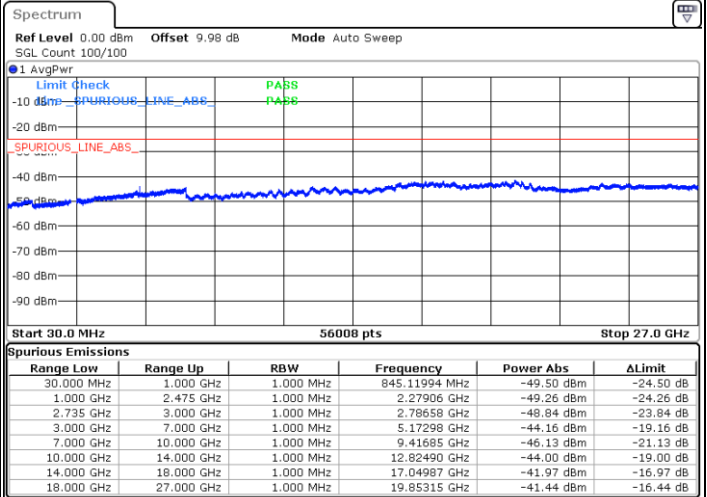

LTE Band 41 / 5MHz+20MHz

Middle Channel / QPSK

Middle Channel /16QAM

Date: 3.MAR.2020 12:07:53

Date: 3.MAR.2020 12:06:53

Middle Channel / 64QAM

N/A

Date: 3.MAR.2020 12:05:53

LTE Band 41 / 5MHz+20MHz

Highest Channel / QPSK

Highest Channel / 16QAM

Date: 3.MAR.2020 12:09:39

Date: 3.MAR.2020 12:10:51

Highest Channel / 64QAM

N/A

Date: 3.MAR.2020 12:12:07