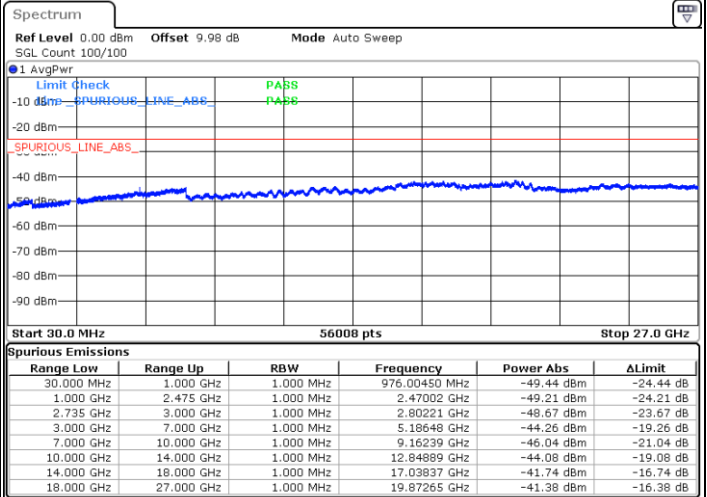

LTE Band 41 / 15MHz+15MHz

Middle Channel / QPSK

Middle Channel / 16QAM

Date: 3.MAR.2020 16:45:32

Date: 3.MAR.2020 16:46:39