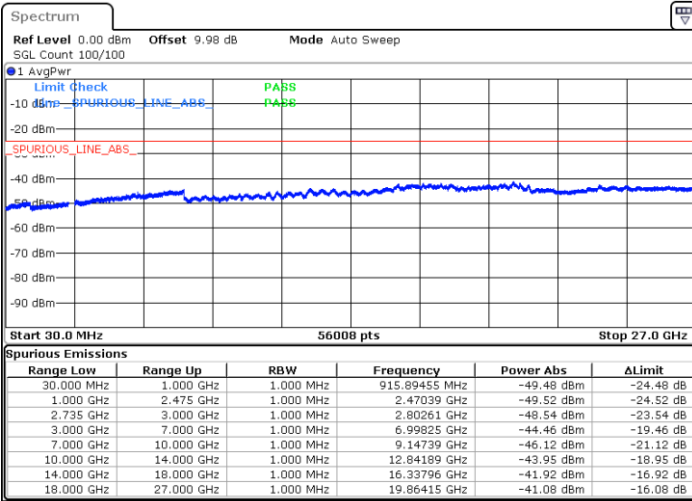

LTE Band 41 / 10MHz+15MHz

MiddleChannel / QPSK

Middle Channel / 16QAM

Date: 3.MAR.2020 15:12:31

Date: 3.MAR.2020 15:14:36

Middle Channel / 64QAM

N/A

Date: 3.MAR.2020 15:15:35

LTE Band 41 / 10MHz+15MHz

Highest Channel / QPSK

Highest Channel / 16QAM

Date: 3.MAR.2020 15:19:58

Date: 3.MAR.2020 15:18:30

Highest Channel / 64QAM

N/A

Date: 3.MAR.2020 15:17:14