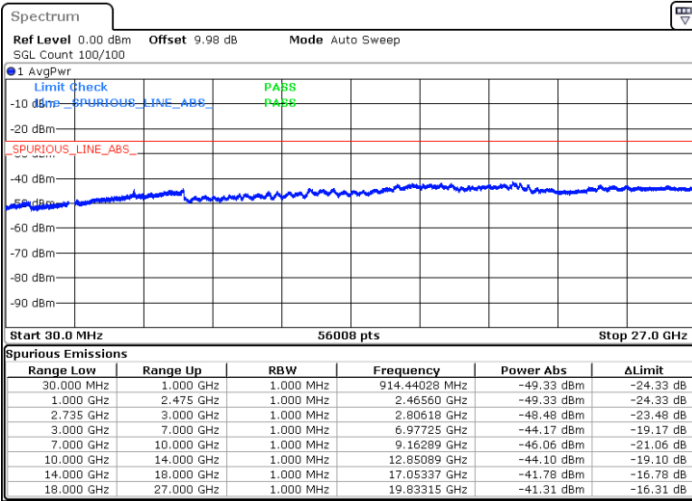

LTE Band 41 / 20MHz+15MHz

Highest Channel / QPSK

Date: 3.MAR.2020 17:40:06

Highest Channel / 16QAM

Date: 3.MAR.2020 17:38:38

Highest Channel / 64QAM

Date: 3.MAR.2020 17:36:42

N/A

LTE Band 41 / 20MHz+20MHz

Lowest Channel / QPSK

Lowest Channel / 16QAM

Date: 3.MAR.2020 18:20:22

Date: 3.MAR.2020 18:21:36

Lowest Channel / 64QAM

N/A

Date: 3.MAR.2020 18:22:51

LTE Band 41 / 20MHz+20MHz

MiddleChannel / QPSK

Middle Channel / 16QAM

Date: 3.MAR.2020 18:26:32

Date: 3.MAR.2020 18:25:27

Middle Channel / 64QAM

N/A

Date: 3.MAR.2020 18:24:20