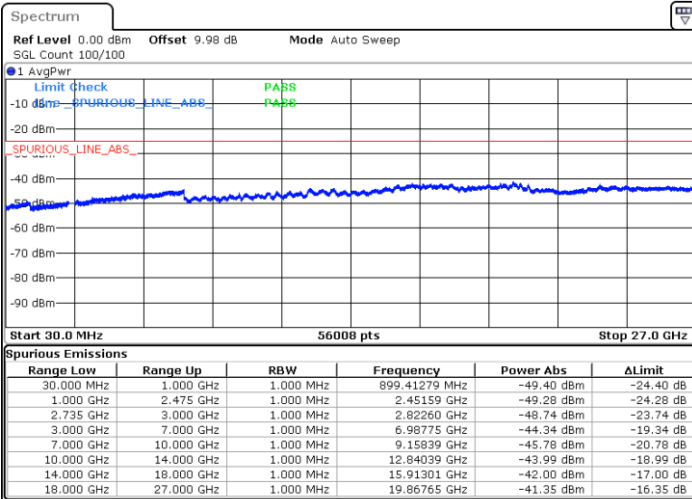

LTE Band 41 / 15MHz+10MHz

Highest Channel / QPSK

Highest Channel / 16QAM

Date: 3.MAR.2020 15:38:03

Date: 3.MAR.2020 15:39:32

Highest Channel / 64QAM

N/A

Date: 3.MAR.2020 15:40:57

LTE Band 41 / 15MHz+15MHz

Lowest Channel / QPSK

Lowest Channel / 16QAM

Date: 3.MAR.2020 16:44:04

Date: 3.MAR.2020 16:42:52

Lowest Channel / 64QAM

N/A

Date: 3.MAR.2020 16:41:30