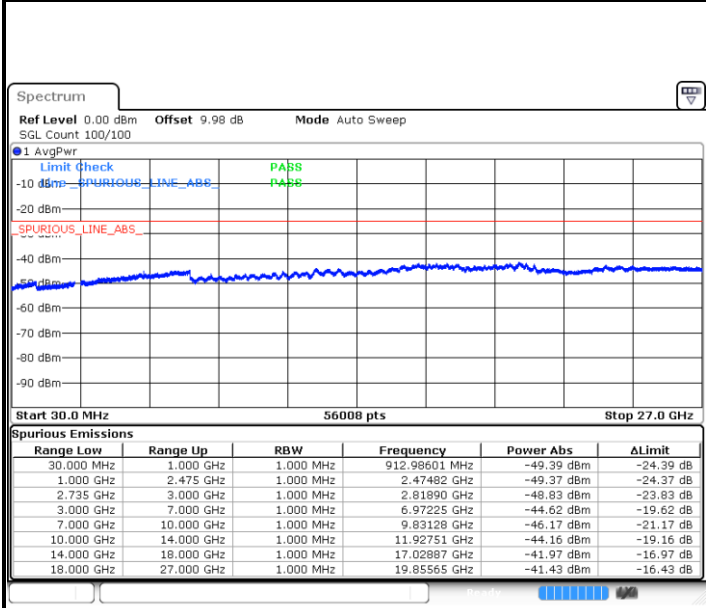

LTE Band 41 / 20MHz+5MHz

Lowest Channel / QPSK

Lowest Channel / 16QAM

Date: 3.MAR.2020 13:25:34

Date: 3.MAR.2020 13:26:46

Lowest Channel / 64QAM

N/A

Date: 3.MAR.2020 13:28:03

LTE Band 41 / 20MHz+5MHz

Middle Channel / QPSK

Date: 3.MAR.2020 13:32:02

Middle Channel / 16QAM

Date: 3.MAR.2020 13:30:53

Middle Channel / 64QAM

Date: 3.MAR.2020 13:29:51

N/A

LTE Band 41 / 20MHz+5MHz

Highest Channel / QPSK

Highest Channel / 16QAM

Date: 3.MAR.2020 13:35:30

Date: 3.MAR.2020 13:36:51

Highest Channel / 64QAM

N/A

Date: 3.MAR.2020 13:38:21