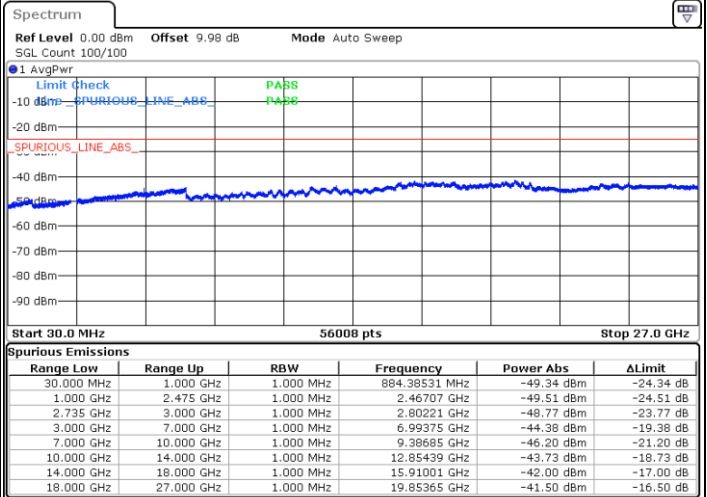

LTE Band 41 / 20MHz+5MHz

Lowest Channel / QPSK

Lowest Channel / 16QAM

Date: 3.MAR.2020 13:25:34

Date: 3.MAR.2020 13:26:46

Lowest Channel / 64QAM

N/A

Date: 3.MAR.2020 13:28:03

LTE Band 41 / 20MHz+5MHz

Middle Channel / QPSK

Date: 3.MAR.2020 13:32:02

Middle Channel / 16QAM

Date: 3.MAR.2020 13:30:53

Middle Channel / 64QAM

Date: 3.MAR.2020 13:29:51

N/A

LTE Band 41 / 20MHz+5MHz

Highest Channel / QPSK

Highest Channel / 16QAM

Date: 3.MAR.2020 13:35:30

Date: 3.MAR.2020 13:36:51

Highest Channel / 64QAM

N/A

Date: 3.MAR.2020 13:38:21