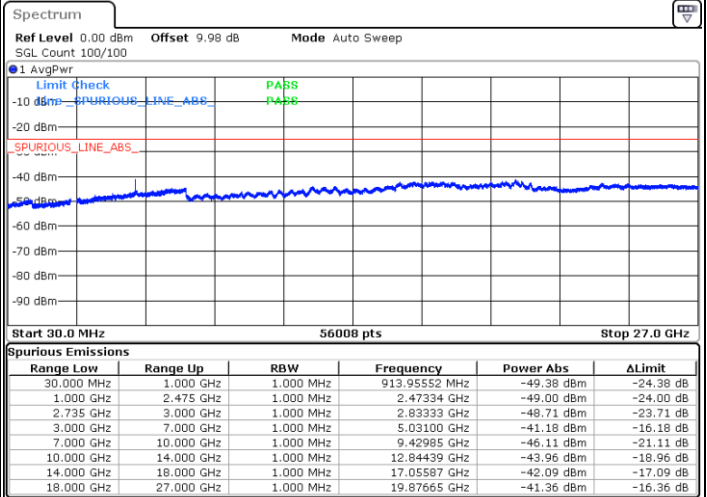

LTE Band 41 / 15MHz+20MHz

Highest Channel / QPSK

Highest Channel / 16QAM

Date: 3.MAR.2020 17:17:24

Date: 3.MAR.2020 17:18:43

Highest Channel / 64QAM

N/A

Date: 3.MAR.2020 17:20:03

LTE Band 41 / 20MHz+5MHz

Lowest Channel / QPSK

Lowest Channel / 16QAM

Date: 3.MAR.2020 13:25:34

Date: 3.MAR.2020 13:26:46

Lowest Channel / 64QAM

N/A

Date: 3.MAR.2020 13:28:03