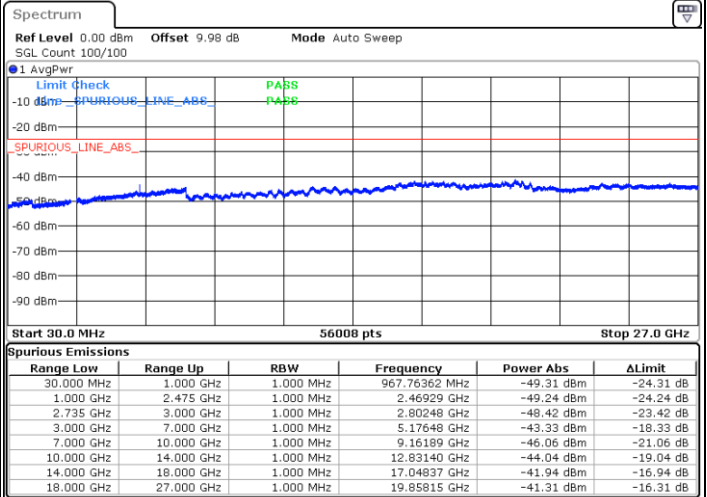

LTE Band 41 / 10MHz+15MHz

Highest Channel / QPSK

Highest Channel / 16QAM

Date: 3.MAR.2020 15:19:58

Date: 3.MAR.2020 15:18:30

Highest Channel / 64QAM

N/A

Date: 3.MAR.2020 15:17:14

LTE Band 41 / 10MHz+20MHz

Lowest Channel / QPSK

Lowest Channel / 16QAM

Date: 3.MAR.2020 15:52:29

Date: 3.MAR.2020 15:51:16

Lowest Channel / 64QAM

N/A

Date: 3.MAR.2020 15:49:58

LTE Band 41 / 10MHz+20MHz

Middle Channel / QPSK

Middle Channel / 16QAM

Date: 3.MAR.2020 15:53:51

Date: 3.MAR.2020 15:54:57

Middle Channel / 64QAM

N/A

Date: 3.MAR.2020 15:56:04