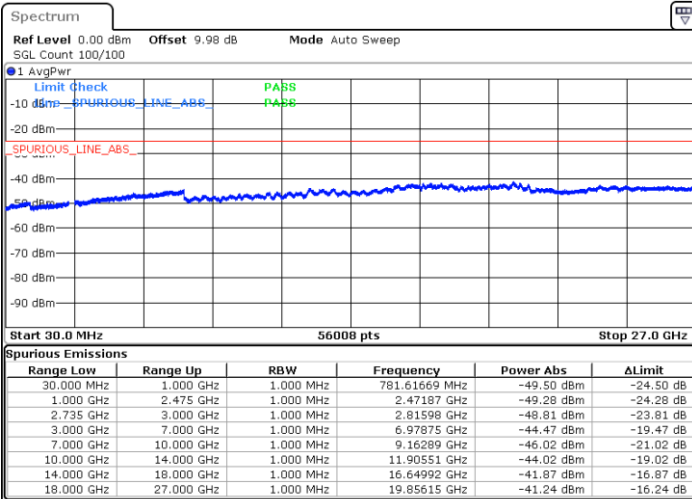

LTE Band 41 / 15MHz+15MHz

Highest Channel / QPSK

Highest Channel / 16QAM

Date: 3.MAR.2020 16:52:35

Date: 3.MAR.2020 16:51:19

Highest Channel / 64QAM

N/A

Date: 3.MAR.2020 16:49:30

LTE Band 41 / 15MHz+20MHz

Lowest Channel / QPSK

Date: 3.MAR.2020 17:04:09

Lowest Channel / 16QAM

Date: 3.MAR.2020 17:05:24

Lowest Channel / 64QAM

Date: 3.MAR.2020 17:11:57

N/A