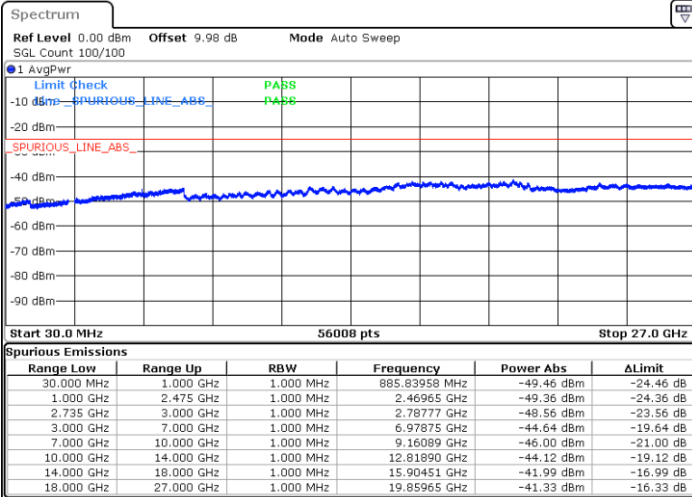

LTE Band 41 / 20MHz+5MHz

Lowest Channel / QPSK

Lowest Channel / 16QAM

Date: 3.MAR.2020 13:25:34

Date: 3.MAR.2020 13:26:46

Lowest Channel / 64QAM

N/A

Date: 3.MAR.2020 13:28:03

LTE Band 41 / 20MHz+5MHz

Middle Channel / QPSK

Date: 3.MAR.2020 13:32:02

Middle Channel / 16QAM

Date: 3.MAR.2020 13:30:53

Middle Channel / 64QAM

Date: 3.MAR.2020 13:29:51

N/A

LTE Band 41 / 20MHz+5MHz

Highest Channel / QPSK

Highest Channel / 16QAM

Date: 3.MAR.2020 13:35:30

Date: 3.MAR.2020 13:36:51

Highest Channel / 64QAM

N/A

Date: 3.MAR.2020 13:38:21