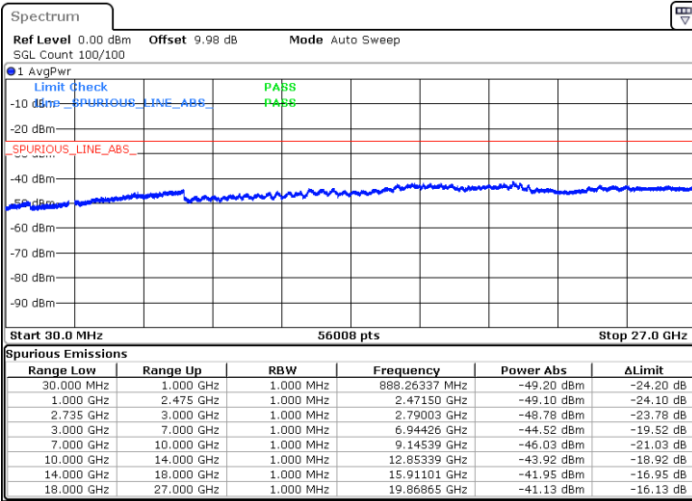

LTE Band 41 / 20MHz+15MHz

Lowest Channel / QPSK

Date: 3.MAR.2020 17:30:42

Lowest Channel / 16QAM

Date: 3.MAR.2020 17:29:25

Lowest Channel / 64QAM

Date: 3.MAR.2020 17:28:14

N/A

LTE Band 41 / 20MHz+15MHz

Middle Channel / QPSK

Middle Channel / 16QAM

Date: 3.MAR.2020 17:32:12

Date: 3.MAR.2020 17:33:30

Middle Channel / 64QAM

N/A

Date: 3.MAR.2020 17:35:06

LTE Band 41 / 20MHz+15MHz

Highest Channel / QPSK

Date: 3.MAR.2020 17:40:06

Highest Channel / 16QAM

Date: 3.MAR.2020 17:38:38

Highest Channel / 64QAM

Date: 3.MAR.2020 17:36:42

N/A