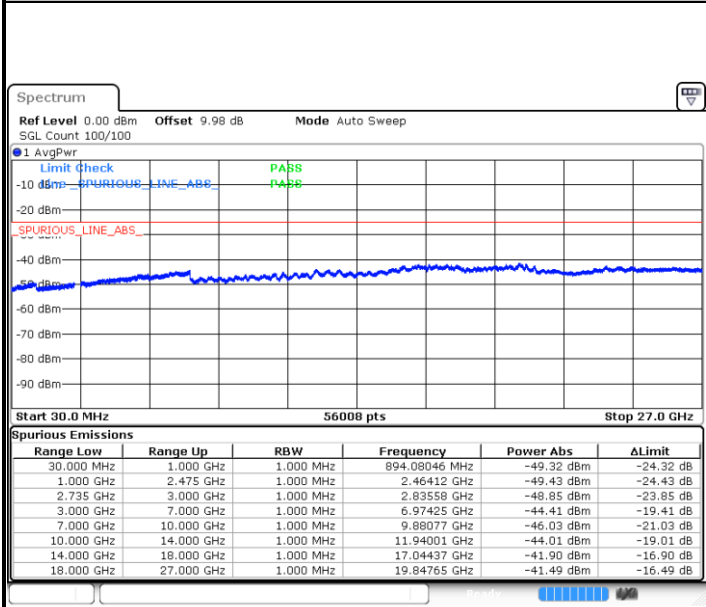

LTE Band 41 / 20MHz+10MHz

Highest Channel / QPSK

Highest Channel / 16QAM

Date: 3.MAR.2020 16:29:10

Date: 3.MAR.2020 16:30:38

Highest Channel / 64QAM

N/A

Date: 3.MAR.2020 16:31:56

LTE Band 41 / 20MHz+15MHz

Lowest Channel / QPSK

Date: 3.MAR.2020 17:30:42

Lowest Channel / 16QAM

Date: 3.MAR.2020 17:29:25

Lowest Channel / 64QAM

Date: 3.MAR.2020 17:28:14

N/A

LTE Band 41 / 20MHz+15MHz

Middle Channel / QPSK

Middle Channel / 16QAM

Date: 3.MAR.2020 17:32:12

Date: 3.MAR.2020 17:33:30

Middle Channel / 64QAM

N/A

Date: 3.MAR.2020 17:35:06

LTE Band 41 / 20MHz+15MHz

Highest Channel / QPSK

Date: 3.MAR.2020 17:40:06

Highest Channel / 16QAM

Date: 3.MAR.2020 17:38:38

Highest Channel / 64QAM

Date: 3.MAR.2020 17:36:42

N/A