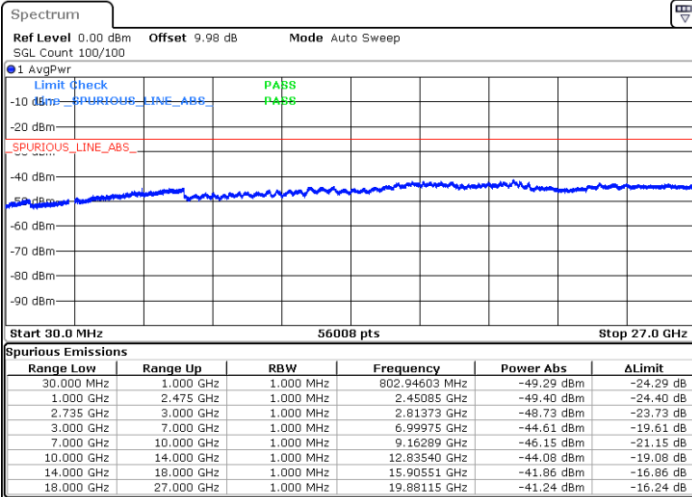

LTE Band 41 / 15MHz+15MHz

Middle Channel / QPSK

Middle Channel / 16QAM

Date: 3.MAR.2020 16:45:32

Date: 3.MAR.2020 16:46:39

Middle Channel / 64QAM

N/A

Date: 3.MAR.2020 16:47:42

LTE Band 41 / 15MHz+15MHz

Highest Channel / QPSK

Highest Channel / 16QAM

Date: 3.MAR.2020 16:52:35

Date: 3.MAR.2020 16:51:19

Highest Channel / 64QAM

N/A

Date: 3.MAR.2020 16:49:30