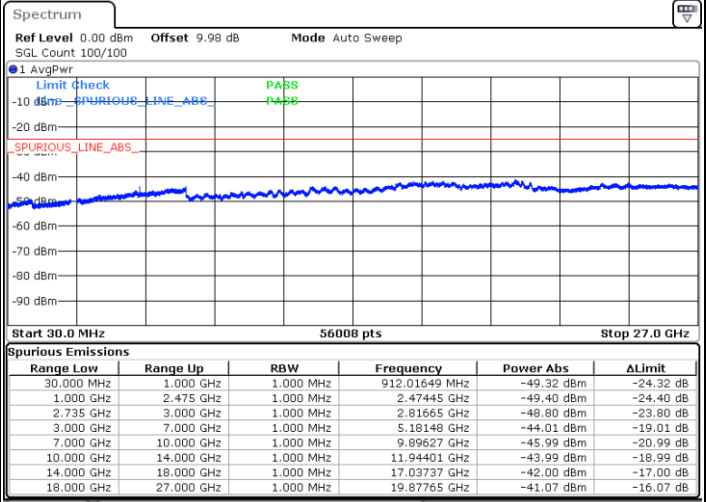

LTE Band 41 / 5MHz+20MHz

Highest Channel / QPSK

Highest Channel / 16QAM

Date: 3.MAR.2020 12:09:39

Date: 3.MAR.2020 12:10:51

Highest Channel / 64QAM

N/A

Date: 3.MAR.2020 12:12:07

LTE Band 41 / 10MHz+15MHz

Lowest Channel / QPSK

Lowest Channel / 16QAM

Date: 3.MAR.2020 14:06:38

Date: 3.MAR.2020 14:00:27

Lowest Channel / 64QAM

N/A

Date: 3.MAR.2020 13:59:01

LTE Band 41 / 10MHz+15MHz

MiddleChannel / QPSK

Middle Channel / 16QAM

Date: 3.MAR.2020 15:12:31

Date: 3.MAR.2020 15:14:36

Middle Channel / 64QAM

N/A

Date: 3.MAR.2020 15:15:35

LTE Band 41 / 10MHz+15MHz

Highest Channel / QPSK

Highest Channel / 16QAM

Date: 3.MAR.2020 15:19:58

Date: 3.MAR.2020 15:18:30

Highest Channel / 64QAM

N/A

Date: 3.MAR.2020 15:17:14