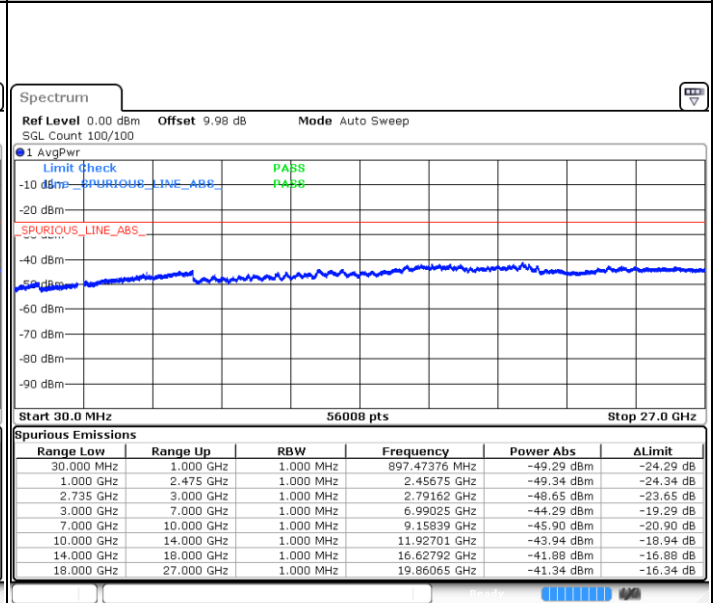

LTE Band 41 / 10MHz+20MHz

Highest Channel / QPSK

Highest Channel / 16QAM

Date: 3.MAR.2020 16:00:31

Date: 3.MAR.2020 15:59:10

Highest Channel / 64QAM

N/A

Date: 3.MAR.2020 15:57:56

LTE Band 41 / 15MHz+10MHz

Lowest Channel / QPSK

Lowest Channel / 16QAM

Date: 3.MAR.2020 15:28:02

Date: 3.MAR.2020 15:29:15

Lowest Channel / 64QAM

N/A

Date: 3.MAR.2020 15:31:03

LTE Band 41 / 15MHz+10MHz

Middle Channel / QPSK

Date: 3.MAR.2020 15:36:24

Middle Channel / 16QAM

Date: 3.MAR.2020 15:35:25

Middle Channel / 64QAM

Date: 3.MAR.2020 15:34:22

N/A

LTE Band 41 / 15MHz+10MHz

Highest Channel / QPSK

Highest Channel / 16QAM

Date: 3.MAR.2020 15:38:03

Date: 3.MAR.2020 15:39:32

Highest Channel / 64QAM

N/A

Date: 3.MAR.2020 15:40:57