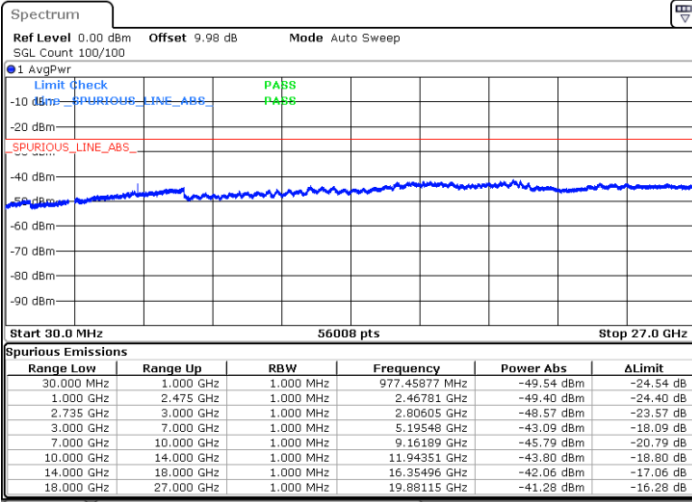

LTE Band 41 / 20MHz+5MHz

Highest Channel / QPSK

Highest Channel / 16QAM

Date: 3.MAR.2020 13:35:30

Date: 3.MAR.2020 13:36:51

Highest Channel / 64QAM

N/A

Date: 3.MAR.2020 13:38:21

LTE Band 41 / 20MHz+10MHz

Lowest Channel / QPSK

Lowest Channel / 16QAM

Date: 3.MAR.2020 16:12:36

Date: 3.MAR.2020 16:13:53

Lowest Channel / 64QAM

N/A

Date: 3.MAR.2020 16:15:08

LTE Band 41 / 20MHz+10MHz

Middle Channel / QPSK

Middle Channel / 16QAM

Date: 3.MAR.2020 16:26:53

Date: 3.MAR.2020 16:17:54

Middle Channel / 64QAM

N/A

Date: 3.MAR.2020 16:16:32