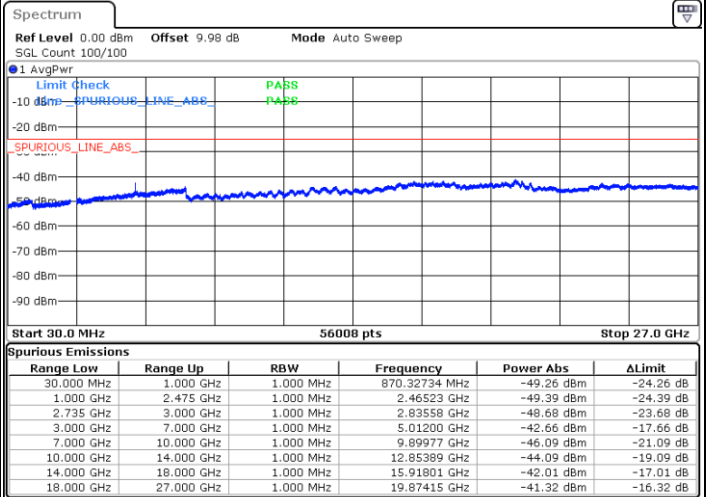

LTE Band 41 / 5MHz+20MHz

Highest Channel / QPSK

Highest Channel / 16QAM

Date: 3.MAR.2020 12:09:39

Date: 3.MAR.2020 12:10:51

Highest Channel / 64QAM

N/A

Date: 3.MAR.2020 12:12:07

LTE Band 41 / 10MHz+15MHz

Lowest Channel / QPSK

Lowest Channel / 16QAM

Date: 3.MAR.2020 14:06:38

Date: 3.MAR.2020 14:00:27

Lowest Channel / 64QAM

N/A

Date: 3.MAR.2020 13:59:01