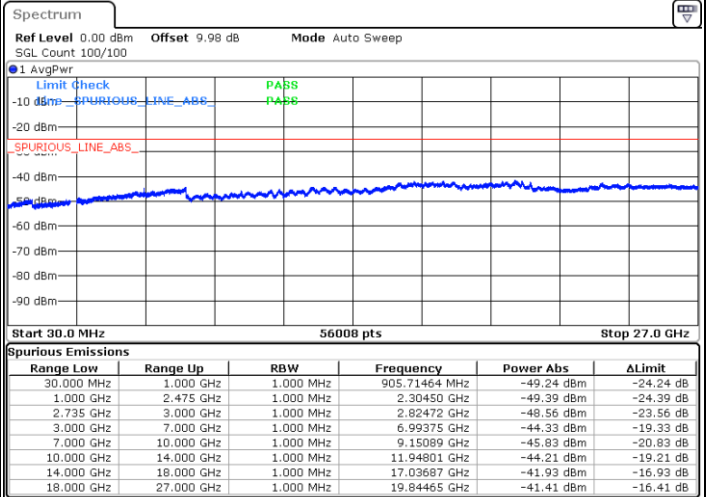

LTE Band 41 / 5MHz+20MHz

Middle Channel / QPSK

Middle Channel /16QAM

Date: 3.MAR.2020 12:07:53

Date: 3.MAR.2020 12:06:53

Middle Channel / 64QAM

N/A

Date: 3.MAR.2020 12:05:53

LTE Band 41 / 5MHz+20MHz

Highest Channel / QPSK

Highest Channel / 16QAM

Date: 3.MAR.2020 12:09:39

Date: 3.MAR.2020 12:10:51

Highest Channel / 64QAM

N/A

Date: 3.MAR.2020 12:12:07