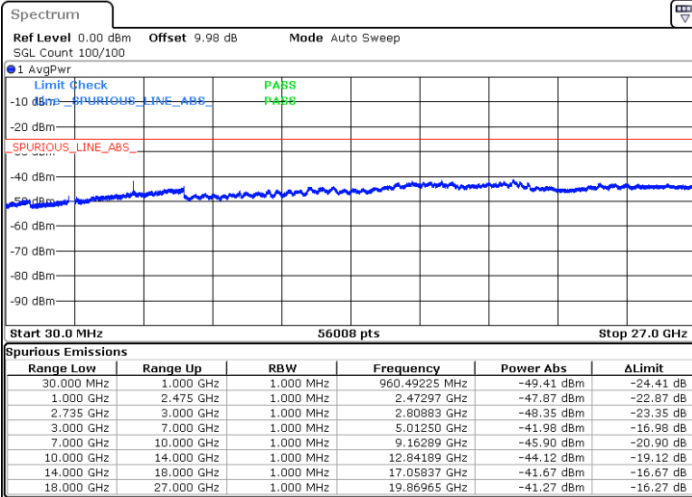

LTE Band 41 / 5MHz+20MHz

Highest Channel / QPSK

Highest Channel / 16QAM

Date: 3.MAR.2020 12:09:39

Date: 3.MAR.2020 12:10:51

Highest Channel / 64QAM

N/A

Date: 3.MAR.2020 12:12:07

LTE Band 41 / 10MHz+15MHz

Lowest Channel / QPSK

Lowest Channel / 16QAM

Date: 3.MAR.2020 14:06:38

Date: 3.MAR.2020 14:00:27

Lowest Channel / 64QAM

N/A

Date: 3.MAR.2020 13:59:01