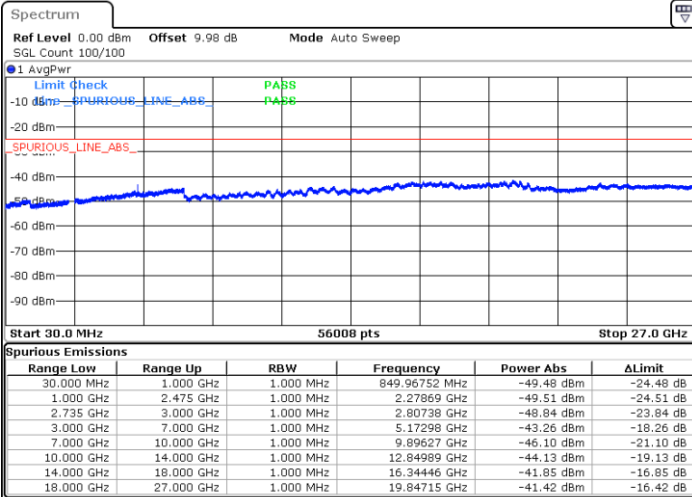

LTE Band 41 / 5MHz+20MHz

Middle Channel / QPSK

Middle Channel /16QAM

Date: 3.MAR.2020 12:07:53

Date: 3.MAR.2020 12:06:53

Middle Channel / 64QAM

N/A

Date: 3.MAR.2020 12:05:53

LTE Band 41 / 5MHz+20MHz

Highest Channel / QPSK

Highest Channel / 16QAM

Date: 3.MAR.2020 12:09:39

Date: 3.MAR.2020 12:10:51

Highest Channel / 64QAM

N/A

Date: 3.MAR.2020 12:12:07