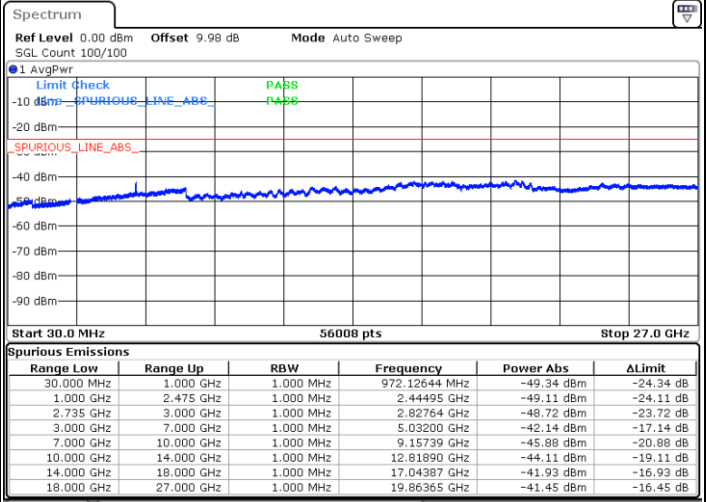

LTE Band 41 / 20MHz+15MHz

Middle Channel / QPSK

Middle Channel / 16QAM

Date: 3.MAR.2020 17:32:12

Date: 3.MAR.2020 17:33:30

Middle Channel / 64QAM

N/A

Date: 3.MAR.2020 17:35:06

LTE Band 41 / 20MHz+15MHz

Highest Channel / QPSK

Date: 3.MAR.2020 17:40:06

Highest Channel / 16QAM

Date: 3.MAR.2020 17:38:38

Highest Channel / 64QAM

Date: 3.MAR.2020 17:36:42

N/A

LTE Band 41 / 20MHz+20MHz

Lowest Channel / QPSK

Lowest Channel / 16QAM

Date: 3.MAR.2020 18:20:22

Date: 3.MAR.2020 18:21:36

Lowest Channel / 64QAM

N/A

Date: 3.MAR.2020 18:22:51