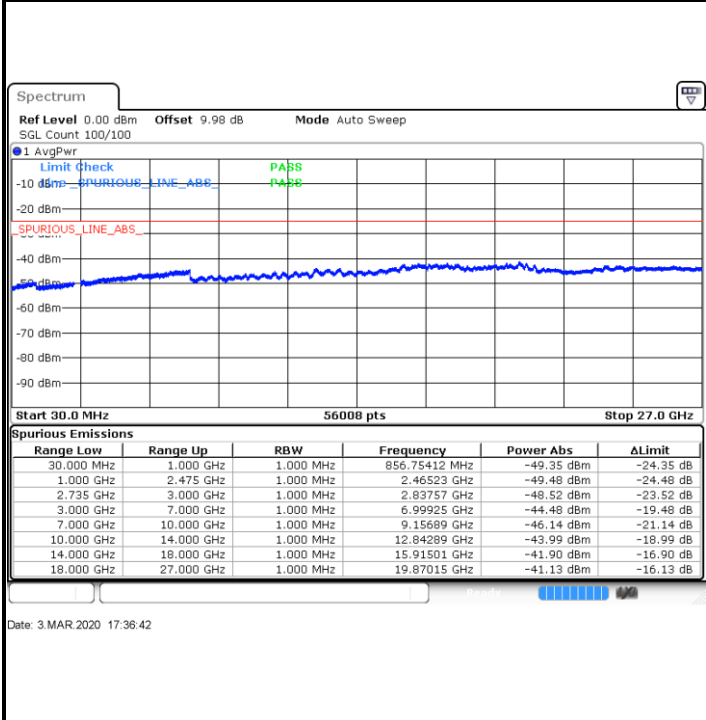

LTE Band 41 / 20MHz+15MHz

Middle Channel / QPSK

Middle Channel / 16QAM

Date: 3.MAR.2020 17:32:12

Date: 3.MAR.2020 17:33:30

Middle Channel / 64QAM

N/A

Date: 3.MAR.2020 17:35:06

LTE Band 41 / 20MHz+15MHz

Highest Channel / QPSK

Date: 3.MAR.2020 17:40:06

Highest Channel / 16QAM

Date: 3.MAR.2020 17:38:38

Highest Channel / 64QAM

Date: 3.MAR.2020 17:36:42

N/A

LTE Band 41 / 20MHz+20MHz

Lowest Channel / QPSK

Lowest Channel / 16QAM

Date: 3.MAR.2020 18:20:22

Date: 3.MAR.2020 18:21:36

Lowest Channel / 64QAM

N/A

Date: 3.MAR.2020 18:22:51