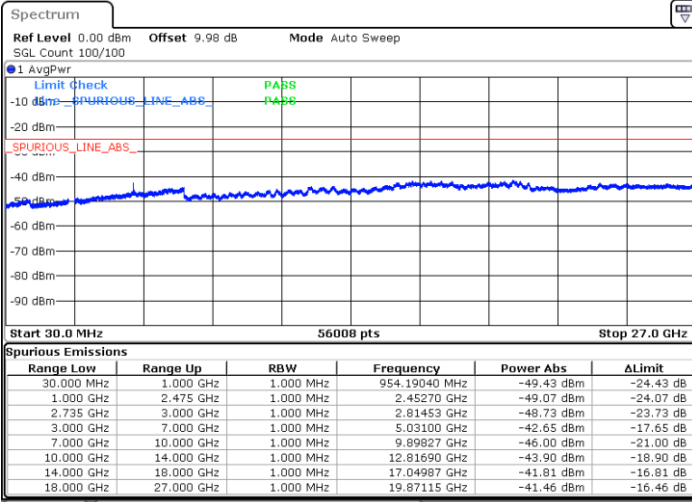

LTE Band 41 / 20MHz+5MHz

Highest Channel / QPSK

Highest Channel / 16QAM

Date: 3.MAR.2020 13:35:30

Date: 3.MAR.2020 13:36:51

Highest Channel / 64QAM

N/A

Date: 3.MAR.2020 13:38:21

LTE Band 41 / 20MHz+10MHz

Lowest Channel / QPSK

Lowest Channel / 16QAM

Date: 3.MAR.2020 16:12:36

Date: 3.MAR.2020 16:13:53

Lowest Channel / 64QAM

N/A

Date: 3.MAR.2020 16:15:08