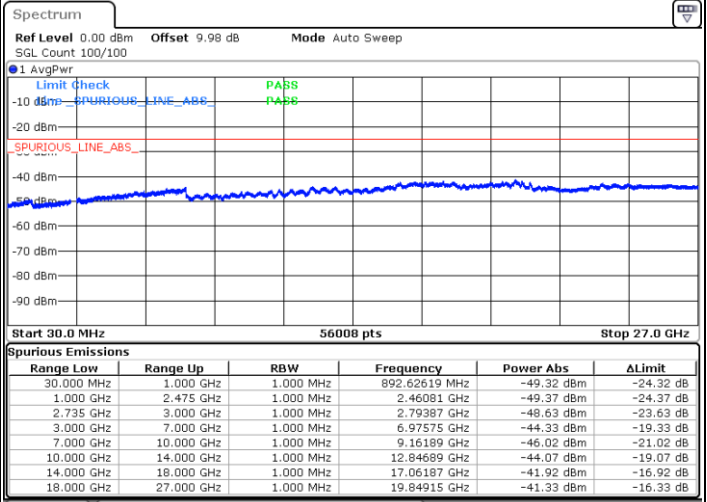

LTE Band 41 / 10MHz+15MHz

Lowest Channel / QPSK

Lowest Channel / 16QAM

Date: 3.MAR.2020 14:06:38

Date: 3.MAR.2020 14:00:27

Lowest Channel / 64QAM

N/A

Date: 3.MAR.2020 13:59:01

LTE Band 41 / 10MHz+15MHz

MiddleChannel / QPSK

Middle Channel / 16QAM

Date: 3.MAR.2020 15:12:31

Date: 3.MAR.2020 15:14:36

Middle Channel / 64QAM

N/A

Date: 3.MAR.2020 15:15:35

LTE Band 41 / 10MHz+15MHz

Highest Channel / QPSK

Highest Channel / 16QAM

Date: 3.MAR.2020 15:19:58

Date: 3.MAR.2020 15:18:30

Highest Channel / 64QAM

N/A

Date: 3.MAR.2020 15:17:14