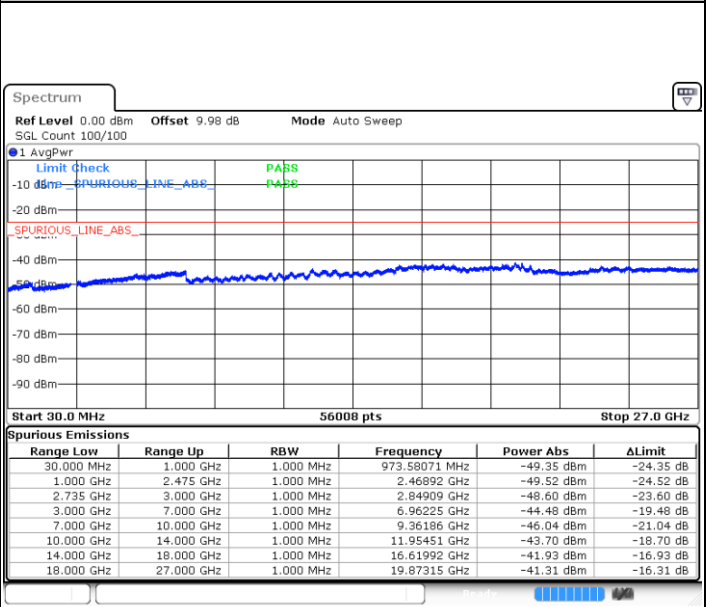

LTE Band 41 / 20MHz+10MHz

Highest Channel / QPSK

Highest Channel / 16QAM

Date: 3.MAR.2020 16:29:10

Date: 3.MAR.2020 16:30:38

Highest Channel / 64QAM

N/A

Date: 3.MAR.2020 16:31:56

LTE Band 41 / 20MHz+15MHz

Lowest Channel / QPSK

Date: 3.MAR.2020 17:30:42

Lowest Channel / 16QAM

Date: 3.MAR.2020 17:29:25

Lowest Channel / 64QAM

Date: 3.MAR.2020 17:28:14

N/A

LTE Band 41 / 20MHz+15MHz

Middle Channel / QPSK

Middle Channel / 16QAM

Date: 3.MAR.2020 17:32:12

Date: 3.MAR.2020 17:33:30

Middle Channel / 64QAM

N/A

Date: 3.MAR.2020 17:35:06

LTE Band 41 / 20MHz+15MHz

Highest Channel / QPSK

Date: 3.MAR.2020 17:40:06

Highest Channel / 16QAM

Date: 3.MAR.2020 17:38:38

Highest Channel / 64QAM

Date: 3.MAR.2020 17:36:42

N/A