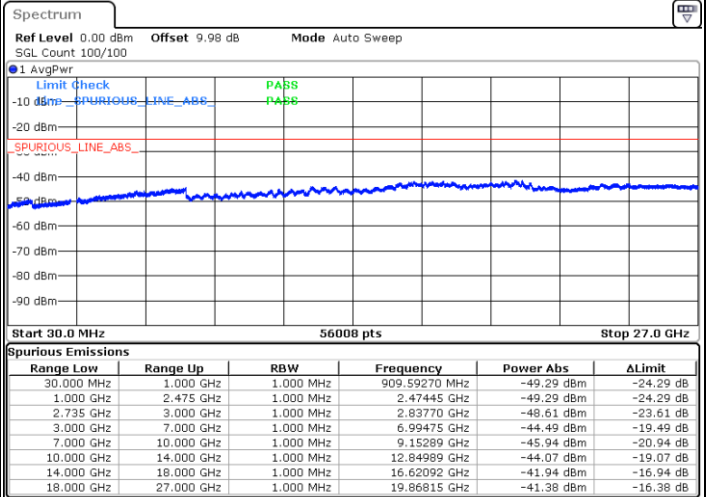

LTE Band 41 / 15MHz+15MHz

Middle Channel / QPSK

Middle Channel / 16QAM

Date: 3.MAR.2020 16:45:32

Date: 3.MAR.2020 16:46:39

Middle Channel / 64QAM

N/A

Date: 3.MAR.2020 16:47:42

LTE Band 41 / 15MHz+15MHz

Highest Channel / QPSK

Highest Channel / 16QAM

Date: 3.MAR.2020 16:52:35

Date: 3.MAR.2020 16:51:19

Highest Channel / 64QAM

N/A

Date: 3.MAR.2020 16:49:30