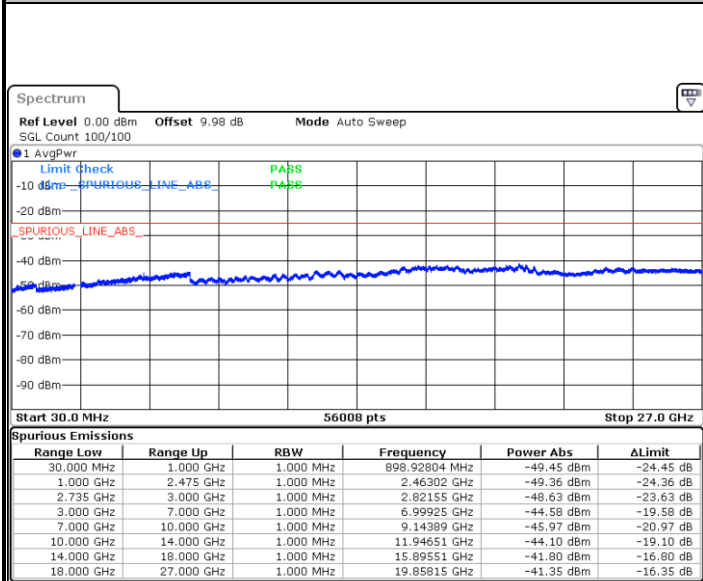

LTE Band 41 / 10MHz+20MHz

Highest Channel / QPSK

Highest Channel / 16QAM

Date: 3.MAR.2020 16:00:31

Date: 3.MAR.2020 15:59:10

Highest Channel / 64QAM

N/A

Date: 3.MAR.2020 15:57:56

LTE Band 41 / 15MHz+10MHz

Lowest Channel / QPSK

Lowest Channel / 16QAM

Date: 3.MAR.2020 15:28:02

Date: 3.MAR.2020 15:29:15

Lowest Channel / 64QAM

N/A

Date: 3.MAR.2020 15:31:03

LTE Band 41 / 15MHz+10MHz

Middle Channel / QPSK

Date: 3.MAR.2020 15:36:24

Middle Channel / 16QAM

Date: 3.MAR.2020 15:35:25

Middle Channel / 64QAM

Date: 3.MAR.2020 15:34:22

N/A

LTE Band 41 / 15MHz+10MHz

Highest Channel / QPSK

Highest Channel / 16QAM

Date: 3.MAR.2020 15:38:03

Date: 3.MAR.2020 15:39:32

Highest Channel / 64QAM

N/A

Date: 3.MAR.2020 15:40:57