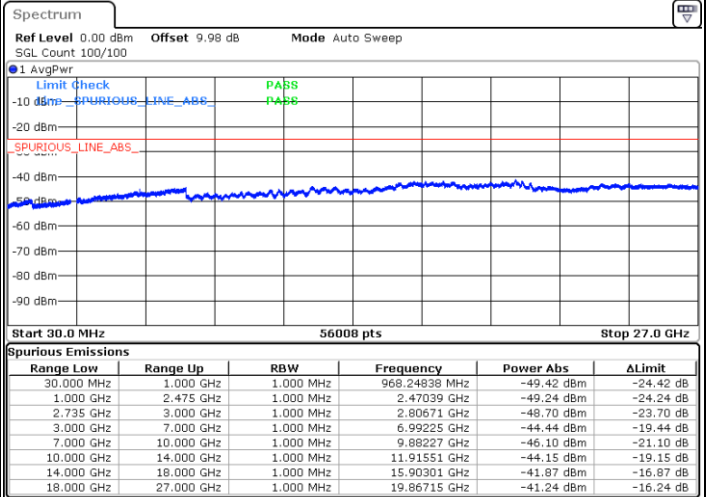

LTE Band 41 / 20MHz+15MHz

Highest Channel / QPSK

Date: 3.MAR.2020 17:40:06

Highest Channel / 16QAM

Date: 3.MAR.2020 17:38:38

Highest Channel / 64QAM

Date: 3.MAR.2020 17:36:42

N/A

LTE Band 41 / 20MHz+20MHz

Lowest Channel / QPSK

Lowest Channel / 16QAM

Date: 3.MAR.2020 18:20:22

Date: 3.MAR.2020 18:21:36

Lowest Channel / 64QAM

N/A

Date: 3.MAR.2020 18:22:51

LTE Band 41 / 20MHz+20MHz

MiddleChannel / QPSK

Middle Channel / 16QAM

Date: 3.MAR.2020 18:26:32

Date: 3.MAR.2020 18:25:27

Middle Channel / 64QAM

N/A

Date: 3.MAR.2020 18:24:20