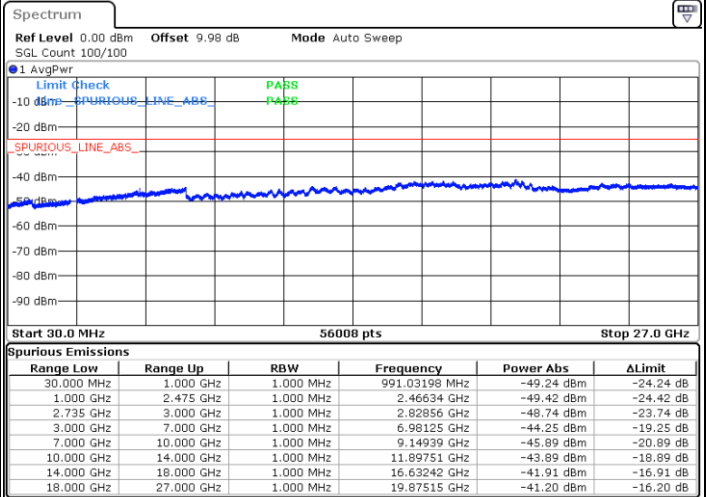

LTE Band 41 / 15MHz+20MHz

Middle Channel / QPSK

Middle Channel / 16QAM

Date: 3.MAR.2020 17:15:45

Date: 3.MAR.2020 17:14:34