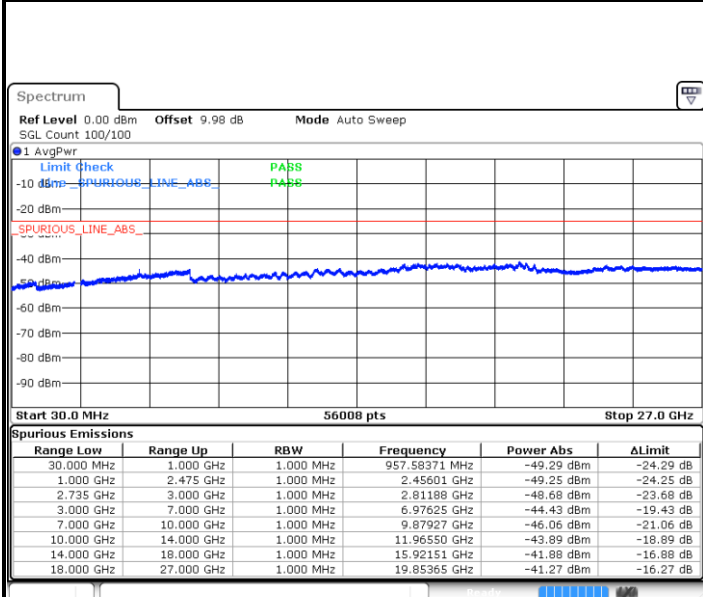

LTE Band 41 / 15MHz+15MHz

Highest Channel / QPSK

Highest Channel / 16QAM

Date: 3.MAR.2020 16:52:35

Date: 3.MAR.2020 16:51:19

Highest Channel / 64QAM

N/A

Date: 3.MAR.2020 16:49:30

LTE Band 41 / 15MHz+20MHz

Lowest Channel / QPSK

Date: 3.MAR.2020 17:04:09

Lowest Channel / 16QAM

Date: 3.MAR.2020 17:05:24

Lowest Channel / 64QAM

Date: 3.MAR.2020 17:11:57

N/A

LTE Band 41 / 15MHz+20MHz

Middle Channel / QPSK

Middle Channel / 16QAM

Date: 3.MAR.2020 17:15:45

Date: 3.MAR.2020 17:14:34

Middle Channel / 64QAM

N/A

Date: 3.MAR.2020 17:13:28

LTE Band 41 / 15MHz+20MHz

Highest Channel / QPSK

Highest Channel / 16QAM

Date: 3.MAR.2020 17:17:24

Date: 3.MAR.2020 17:18:43

Highest Channel / 64QAM

N/A

Date: 3.MAR.2020 17:20:03