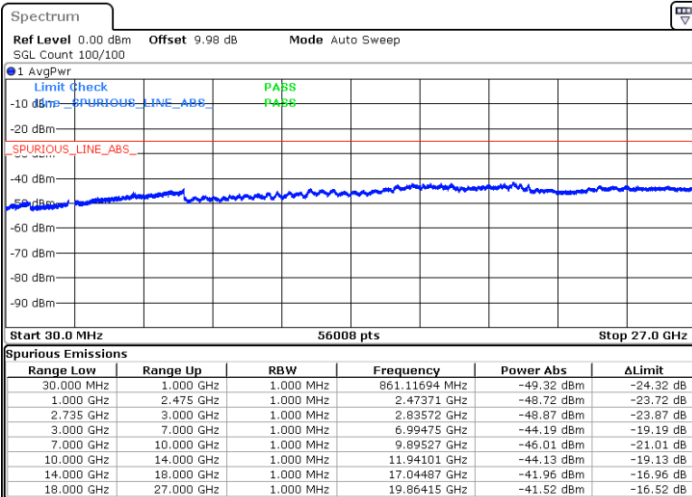

LTE Band 41 / 5MHz+20MHz

Highest Channel / QPSK

Highest Channel / 16QAM

Date: 3.MAR.2020 12:09:39

Date: 3.MAR.2020 12:10:51

Highest Channel / 64QAM

N/A

Date: 3.MAR.2020 12:12:07

LTE Band 41 / 10MHz+15MHz

Lowest Channel / QPSK

Lowest Channel / 16QAM

Date: 3.MAR.2020 14:06:38

Date: 3.MAR.2020 14:00:27

Lowest Channel / 64QAM

N/A

Date: 3.MAR.2020 13:59:01

LTE Band 41 / 10MHz+15MHz

MiddleChannel / QPSK

Middle Channel / 16QAM

Date: 3.MAR.2020 15:12:31

Date: 3.MAR.2020 15:14:36

Middle Channel / 64QAM

N/A

Date: 3.MAR.2020 15:15:35

LTE Band 41 / 10MHz+15MHz

Highest Channel / QPSK

Highest Channel / 16QAM

Date: 3.MAR.2020 15:19:58

Date: 3.MAR.2020 15:18:30

Highest Channel / 64QAM

N/A

Date: 3.MAR.2020 15:17:14