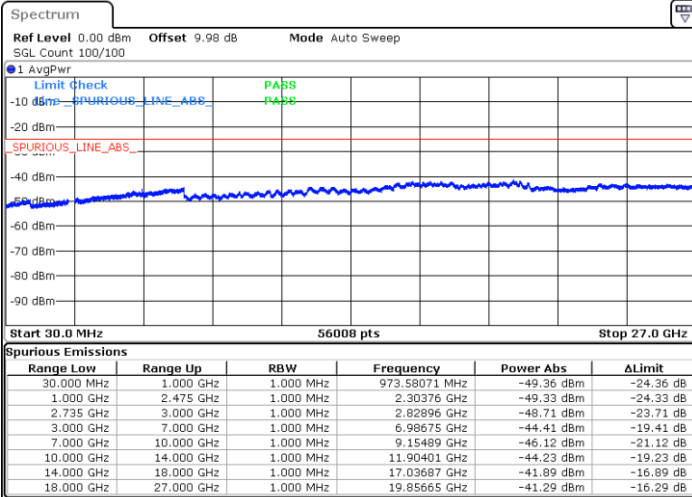

LTE Band 41 / 15MHz+10MHz

Middle Channel / QPSK

Date: 3.MAR.2020 15:36:24

Middle Channel / 16QAM

Date: 3.MAR.2020 15:35:25

Middle Channel / 64QAM

Date: 3.MAR.2020 15:34:22

N/A

LTE Band 41 / 15MHz+10MHz

Highest Channel / QPSK

Highest Channel / 16QAM

Date: 3.MAR.2020 15:38:03

Date: 3.MAR.2020 15:39:32

Highest Channel / 64QAM

N/A

Date: 3.MAR.2020 15:40:57