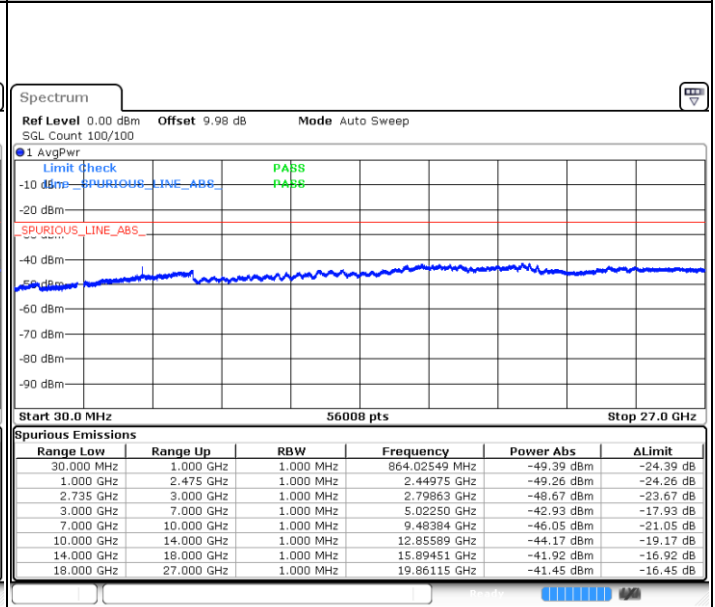

LTE Band 41 / 15MHz+15MHz

Middle Channel / QPSK

Middle Channel / 16QAM

Date: 3.MAR.2020 16:45:32

Date: 3.MAR.2020 16:46:39

Middle Channel / 64QAM

N/A

Date: 3.MAR.2020 16:47:42

LTE Band 41 / 15MHz+15MHz

Highest Channel / QPSK

Highest Channel / 16QAM

Date: 3.MAR.2020 16:52:35

Date: 3.MAR.2020 16:51:19

Highest Channel / 64QAM

N/A

Date: 3.MAR.2020 16:49:30

LTE Band 41 / 15MHz+20MHz

Lowest Channel / QPSK

Date: 3.MAR.2020 17:04:09

Lowest Channel / 16QAM

Date: 3.MAR.2020 17:05:24

Lowest Channel / 64QAM

Date: 3.MAR.2020 17:11:57

N/A