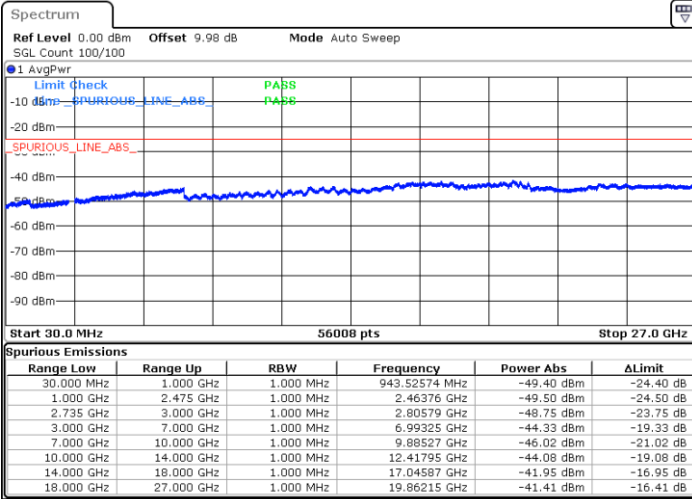

LTE Band 41 / 10MHz+15MHz

Highest Channel / QPSK

Highest Channel / 16QAM

Date: 3.MAR.2020 15:19:58

Date: 3.MAR.2020 15:18:30

Highest Channel / 64QAM

N/A

Date: 3.MAR.2020 15:17:14

LTE Band 41 / 10MHz+20MHz

Lowest Channel / QPSK

Lowest Channel / 16QAM

Date: 3.MAR.2020 15:52:29

Date: 3.MAR.2020 15:51:16

Lowest Channel / 64QAM

N/A

Date: 3.MAR.2020 15:49:58