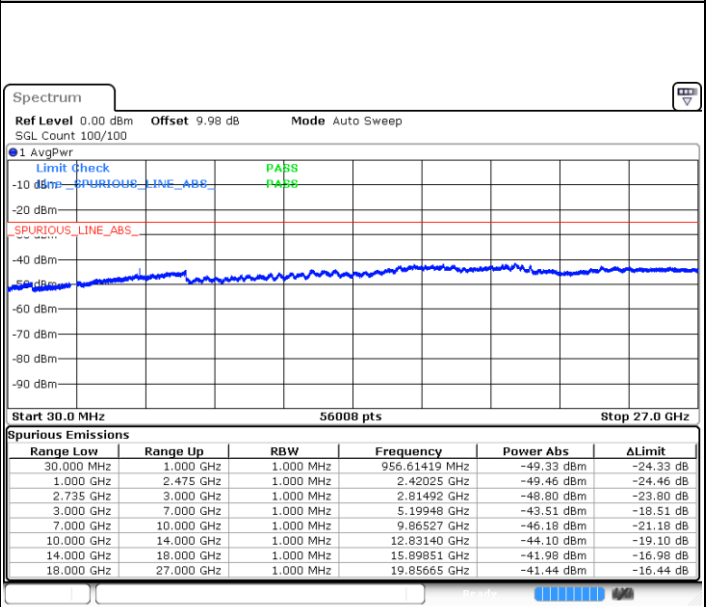

LTE Band 41 / 15MHz+20MHz

Highest Channel / QPSK

Highest Channel / 16QAM

Date: 3.MAR.2020 17:17:24

Date: 3.MAR.2020 17:18:43

Highest Channel / 64QAM

N/A

Date: 3.MAR.2020 17:20:03

LTE Band 41 / 20MHz+5MHz

Lowest Channel / QPSK

Lowest Channel / 16QAM

Date: 3.MAR.2020 13:25:34

Date: 3.MAR.2020 13:26:46

Lowest Channel / 64QAM

N/A

Date: 3.MAR.2020 13:28:03

LTE Band 41 / 20MHz+5MHz

Middle Channel / QPSK

Date: 3.MAR.2020 13:32:02

Middle Channel / 16QAM

Date: 3.MAR.2020 13:30:53

Middle Channel / 64QAM

Date: 3.MAR.2020 13:29:51

N/A

LTE Band 41 / 20MHz+5MHz

Highest Channel / QPSK

Highest Channel / 16QAM

Date: 3.MAR.2020 13:35:30

Date: 3.MAR.2020 13:36:51

Highest Channel / 64QAM

N/A

Date: 3.MAR.2020 13:38:21