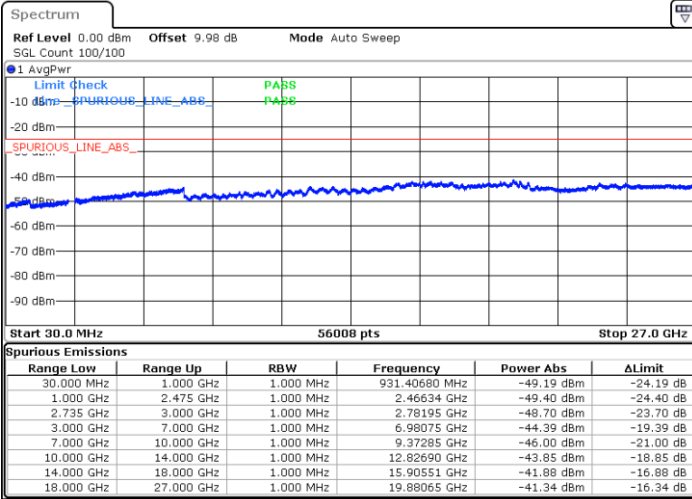

LTE Band 41 / 15MHz+20MHz

Highest Channel / QPSK

Highest Channel / 16QAM

Date: 3.MAR.2020 17:17:24

Date: 3.MAR.2020 17:18:43

Highest Channel / 64QAM

N/A

Date: 3.MAR.2020 17:20:03

LTE Band 41 / 20MHz+5MHz

Lowest Channel / QPSK

Lowest Channel / 16QAM

Date: 3.MAR.2020 13:25:34

Date: 3.MAR.2020 13:26:46

Lowest Channel / 64QAM

N/A

Date: 3.MAR.2020 13:28:03