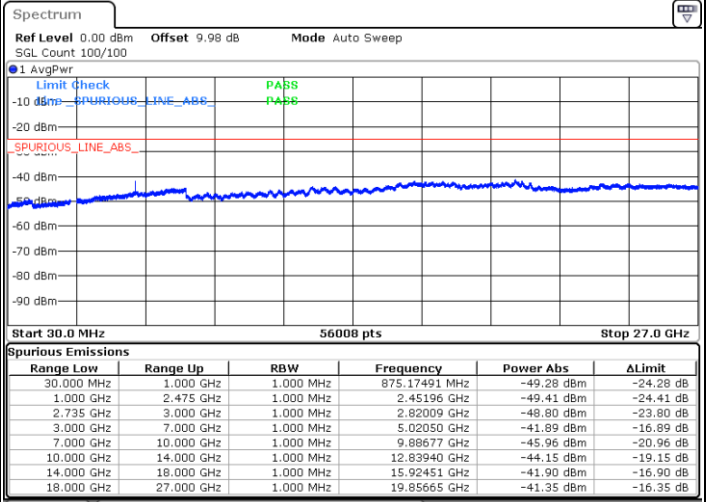

LTE Band 41 / 10MHz+20MHz

Middle Channel / QPSK

Middle Channel / 16QAM

Date: 3.MAR.2020 15:53:51

Date: 3.MAR.2020 15:54:57

Middle Channel / 64QAM

N/A

Date: 3.MAR.2020 15:56:04

LTE Band 41 / 10MHz+20MHz

Highest Channel / QPSK

Highest Channel / 16QAM

Date: 3.MAR.2020 16:00:31

Date: 3.MAR.2020 15:59:10

Highest Channel / 64QAM

N/A

Date: 3.MAR.2020 15:57:56

LTE Band 41 / 15MHz+10MHz

Lowest Channel / QPSK

Lowest Channel / 16QAM

Date: 3.MAR.2020 15:28:02

Date: 3.MAR.2020 15:29:15

Lowest Channel / 64QAM

N/A

Date: 3.MAR.2020 15:31:03