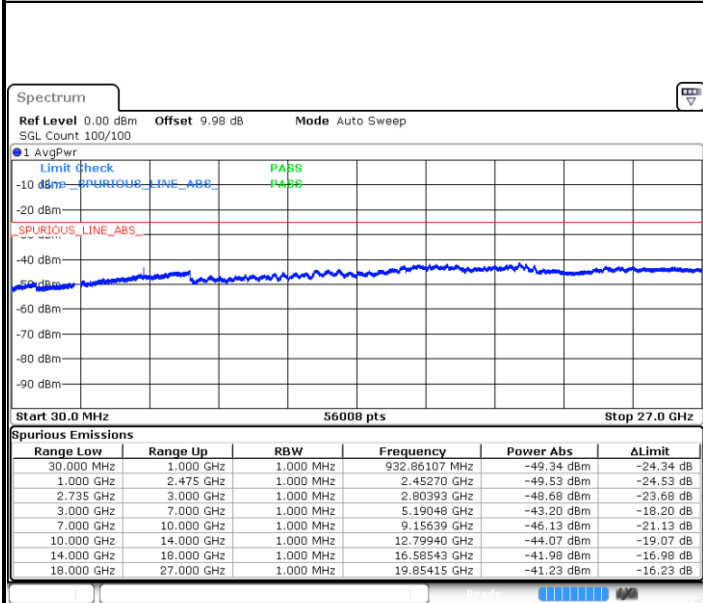

LTE Band 41 / 10MHz+20MHz

Highest Channel / QPSK

Highest Channel / 16QAM

Date: 3.MAR.2020 16:00:31

Date: 3.MAR.2020 15:59:10

Highest Channel / 64QAM

N/A

Date: 3.MAR.2020 15:57:56

LTE Band 41 / 15MHz+10MHz

Lowest Channel / QPSK

Lowest Channel / 16QAM

Date: 3.MAR.2020 15:28:02

Date: 3.MAR.2020 15:29:15

Lowest Channel / 64QAM

N/A

Date: 3.MAR.2020 15:31:03

LTE Band 41 / 15MHz+10MHz

Middle Channel / QPSK

Date: 3.MAR.2020 15:36:24

Middle Channel / 16QAM

Date: 3.MAR.2020 15:35:25

Middle Channel / 64QAM

Date: 3.MAR.2020 15:34:22

N/A

LTE Band 41 / 15MHz+10MHz

Highest Channel / QPSK

Highest Channel / 16QAM

Date: 3.MAR.2020 15:38:03

Date: 3.MAR.2020 15:39:32

Highest Channel / 64QAM

N/A

Date: 3.MAR.2020 15:40:57