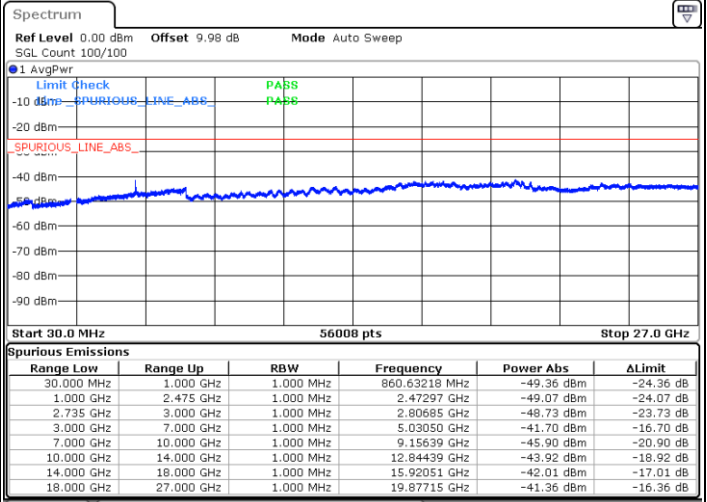

LTE Band 41 / 20MHz+5MHz

Middle Channel / QPSK

Date: 3.MAR.2020 13:32:02

Middle Channel / 16QAM

Date: 3.MAR.2020 13:30:53

Middle Channel / 64QAM

Date: 3.MAR.2020 13:29:51

N/A

LTE Band 41 / 20MHz+5MHz

Highest Channel / QPSK

Highest Channel / 16QAM

Date: 3.MAR.2020 13:35:30

Date: 3.MAR.2020 13:36:51

Highest Channel / 64QAM

N/A

Date: 3.MAR.2020 13:38:21

LTE Band 41 / 20MHz+10MHz

Lowest Channel / QPSK

Lowest Channel / 16QAM

Date: 3.MAR.2020 16:12:36

Date: 3.MAR.2020 16:13:53

Lowest Channel / 64QAM

N/A

Date: 3.MAR.2020 16:15:08