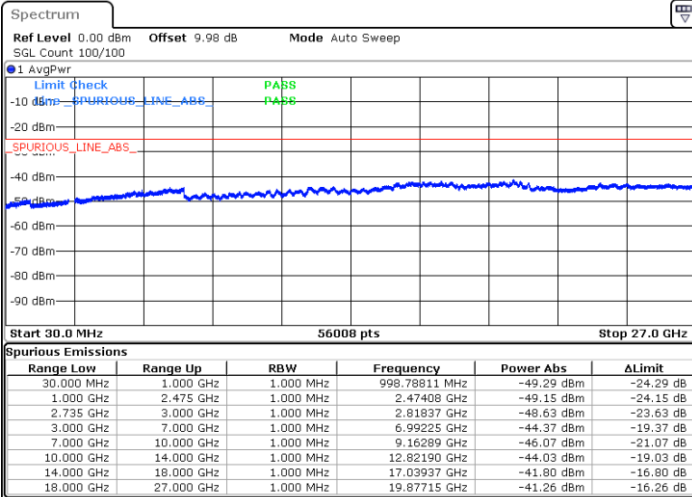

LTE Band 41 / 20MHz+10MHz

Lowest Channel / QPSK

Lowest Channel / 16QAM

Date: 3.MAR.2020 16:12:36

Date: 3.MAR.2020 16:13:53

Lowest Channel / 64QAM

N/A

Date: 3.MAR.2020 16:15:08

LTE Band 41 / 20MHz+10MHz

Middle Channel / QPSK

Middle Channel / 16QAM

Date: 3.MAR.2020 16:26:53

Date: 3.MAR.2020 16:17:54

Middle Channel / 64QAM

N/A

Date: 3.MAR.2020 16:16:32

LTE Band 41 / 20MHz+10MHz

Highest Channel / QPSK

Highest Channel / 16QAM

Date: 3.MAR.2020 16:29:10

Date: 3.MAR.2020 16:30:38

Highest Channel / 64QAM

N/A

Date: 3.MAR.2020 16:31:56