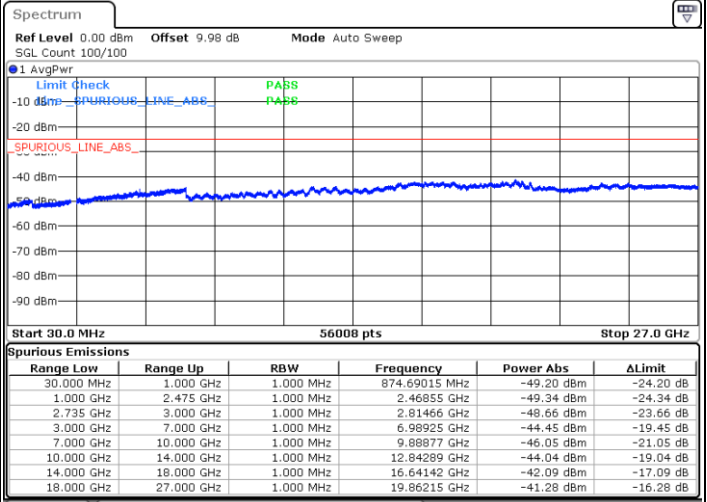

LTE Band 41 / 20MHz+5MHz

Highest Channel / QPSK

Highest Channel / 16QAM

Date: 3.MAR.2020 13:35:30

Date: 3.MAR.2020 13:36:51

Highest Channel / 64QAM

N/A

Date: 3.MAR.2020 13:38:21

LTE Band 41 / 20MHz+10MHz

Lowest Channel / QPSK

Lowest Channel / 16QAM

Date: 3.MAR.2020 16:12:36

Date: 3.MAR.2020 16:13:53

Lowest Channel / 64QAM

N/A

Date: 3.MAR.2020 16:15:08

LTE Band 41 / 20MHz+10MHz

Middle Channel / QPSK

Middle Channel / 16QAM

Date: 3.MAR.2020 16:26:53

Date: 3.MAR.2020 16:17:54

Middle Channel / 64QAM

N/A

Date: 3.MAR.2020 16:16:32

LTE Band 41 / 20MHz+10MHz

Highest Channel / QPSK

Highest Channel / 16QAM

Date: 3.MAR.2020 16:29:10

Date: 3.MAR.2020 16:30:38

Highest Channel / 64QAM

N/A

Date: 3.MAR.2020 16:31:56