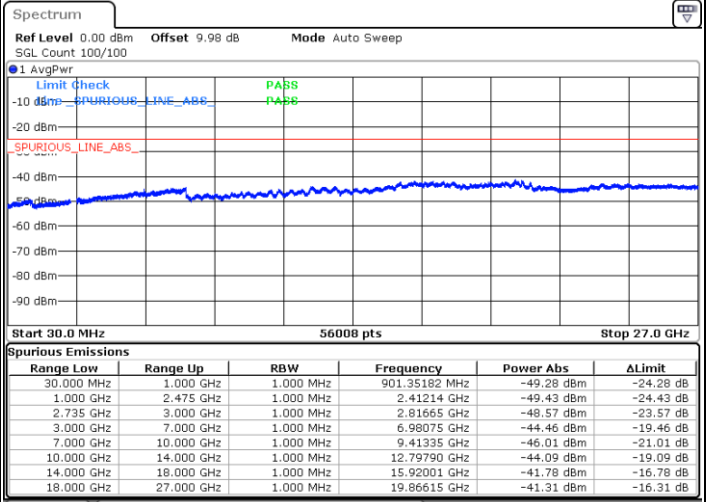

LTE Band 41 / 15MHz+20MHz

Lowest Channel / QPSK

Date: 3.MAR.2020 17:04:09

Lowest Channel / 16QAM

Date: 3.MAR.2020 17:05:24

Lowest Channel / 64QAM

Date: 3.MAR.2020 17:11:57

N/A

LTE Band 41 / 15MHz+20MHz

Middle Channel / QPSK

Middle Channel / 16QAM

Date: 3.MAR.2020 17:15:45

Date: 3.MAR.2020 17:14:34

Middle Channel / 64QAM

N/A

Date: 3.MAR.2020 17:13:28

LTE Band 41 / 15MHz+20MHz

Highest Channel / QPSK

Highest Channel / 16QAM

Date: 3.MAR.2020 17:17:24

Date: 3.MAR.2020 17:18:43

Highest Channel / 64QAM

N/A

Date: 3.MAR.2020 17:20:03