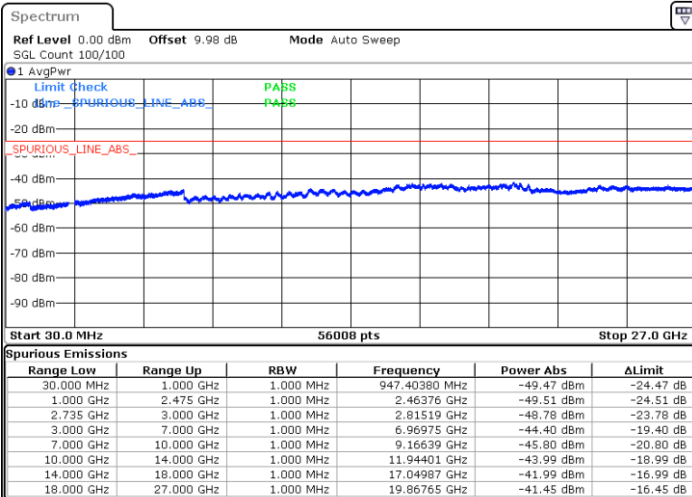

LTE Band 41 / 10MHz+20MHz

Highest Channel / QPSK

Highest Channel / 16QAM

Date: 3.MAR.2020 16:00:31

Date: 3.MAR.2020 15:59:10

Highest Channel / 64QAM

N/A

Date: 3.MAR.2020 15:57:56

LTE Band 41 / 15MHz+10MHz

Lowest Channel / QPSK

Lowest Channel / 16QAM

Date: 3.MAR.2020 15:28:02

Date: 3.MAR.2020 15:29:15

Lowest Channel / 64QAM

N/A

Date: 3.MAR.2020 15:31:03