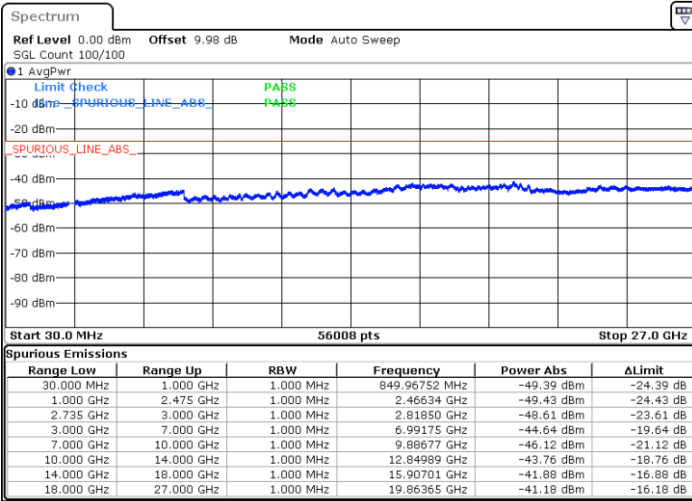

LTE Band 41 / 20MHz+10MHz

Lowest Channel / QPSK

Lowest Channel / 16QAM

Date: 3.MAR.2020 16:12:36

Date: 3.MAR.2020 16:13:53

Lowest Channel / 64QAM

N/A

Date: 3.MAR.2020 16:15:08

LTE Band 41 / 20MHz+10MHz

Middle Channel / QPSK

Middle Channel / 16QAM

Date: 3.MAR.2020 16:26:53

Date: 3.MAR.2020 16:17:54

Middle Channel / 64QAM

N/A

Date: 3.MAR.2020 16:16:32

LTE Band 41 / 20MHz+10MHz

Highest Channel / QPSK

Highest Channel / 16QAM

Date: 3.MAR.2020 16:29:10

Date: 3.MAR.2020 16:30:38

Highest Channel / 64QAM

N/A

Date: 3.MAR.2020 16:31:56