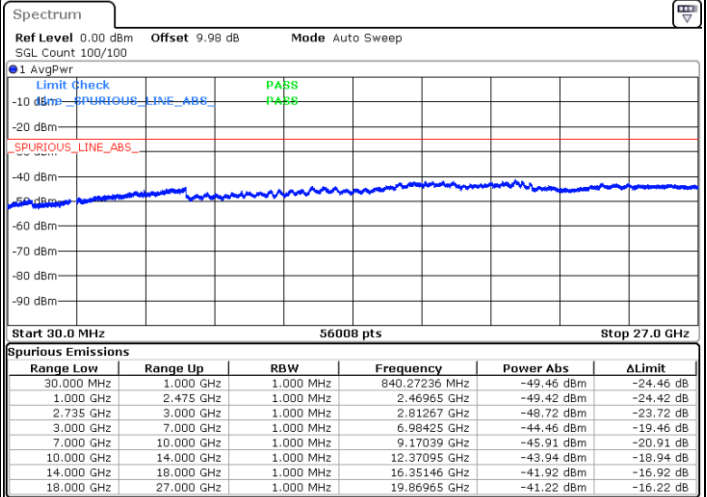

LTE Band 41 / 20MHz+10MHz

Lowest Channel / QPSK

Lowest Channel / 16QAM

Date: 3.MAR.2020 16:12:36

Date: 3.MAR.2020 16:13:53

Lowest Channel / 64QAM

N/A

Date: 3.MAR.2020 16:15:08

LTE Band 41 / 20MHz+10MHz

Middle Channel / QPSK

Middle Channel / 16QAM

Date: 3.MAR.2020 16:26:53

Date: 3.MAR.2020 16:17:54

Middle Channel / 64QAM

N/A

Date: 3.MAR.2020 16:16:32

LTE Band 41 / 20MHz+10MHz

Highest Channel / QPSK

Highest Channel / 16QAM

Date: 3.MAR.2020 16:29:10

Date: 3.MAR.2020 16:30:38

Highest Channel / 64QAM

N/A

Date: 3.MAR.2020 16:31:56