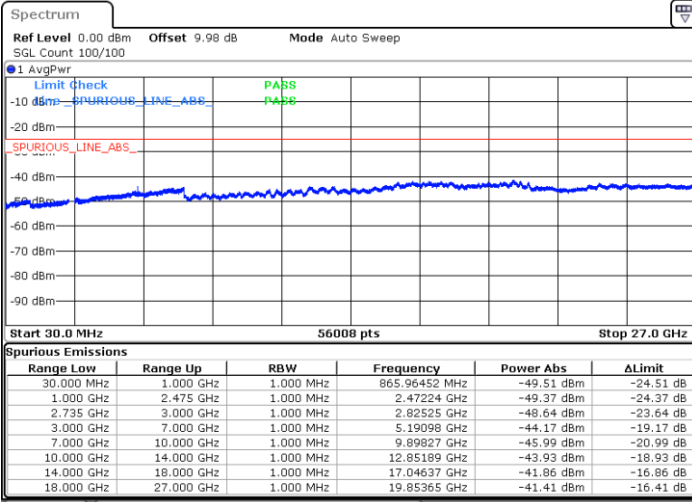

LTE Band 41 / 20MHz+10MHz

Highest Channel / QPSK

Highest Channel / 16QAM

Date: 3.MAR.2020 16:29:10

Date: 3.MAR.2020 16:30:38

Highest Channel / 64QAM

N/A

Date: 3.MAR.2020 16:31:56

LTE Band 41 / 20MHz+15MHz

Lowest Channel / QPSK

Date: 3.MAR.2020 17:30:42

Lowest Channel / 16QAM

Date: 3.MAR.2020 17:29:25

Lowest Channel / 64QAM

Date: 3.MAR.2020 17:28:14

N/A

LTE Band 41 / 20MHz+15MHz

Middle Channel / QPSK

Middle Channel / 16QAM

Date: 3.MAR.2020 17:32:12

Date: 3.MAR.2020 17:33:30

Middle Channel / 64QAM

N/A

Date: 3.MAR.2020 17:35:06