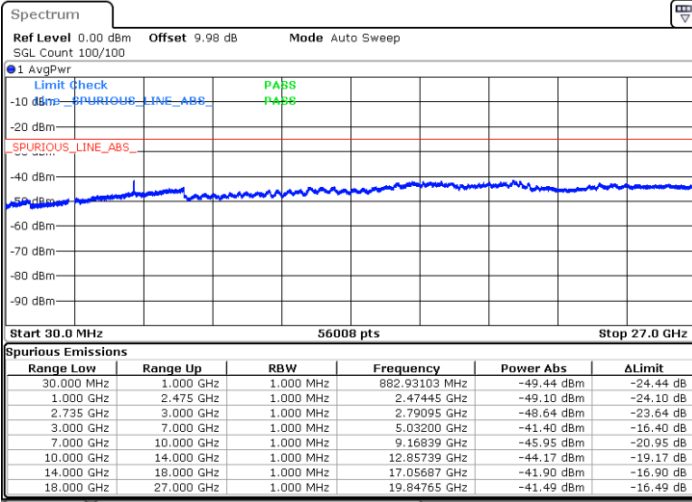

LTE Band 41 / 20MHz+15MHz

Middle Channel / QPSK

Middle Channel / 16QAM

Date: 3.MAR.2020 17:32:12

Date: 3.MAR.2020 17:33:30

Middle Channel / 64QAM

N/A

Date: 3.MAR.2020 17:35:06

LTE Band 41 / 20MHz+15MHz

Highest Channel / QPSK

Date: 3.MAR.2020 17:40:06

Highest Channel / 16QAM

Date: 3.MAR.2020 17:38:38

Highest Channel / 64QAM

Date: 3.MAR.2020 17:36:42

N/A

LTE Band 41 / 20MHz+20MHz

Lowest Channel / QPSK

Lowest Channel / 16QAM

Date: 3.MAR.2020 18:20:22

Date: 3.MAR.2020 18:21:36

Lowest Channel / 64QAM

N/A

Date: 3.MAR.2020 18:22:51