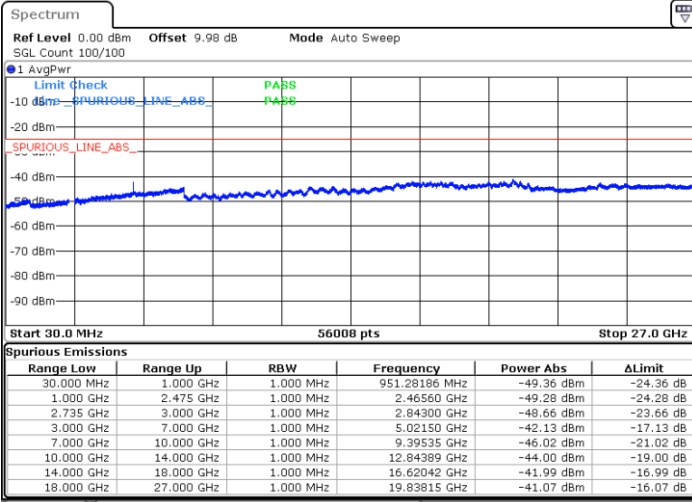

LTE Band 41 / 10MHz+20MHz

Highest Channel / QPSK

Highest Channel / 16QAM

Date: 3.MAR.2020 16:00:31

Date: 3.MAR.2020 15:59:10

Highest Channel / 64QAM

N/A

Date: 3.MAR.2020 15:57:56

LTE Band 41 / 15MHz+10MHz

Lowest Channel / QPSK

Lowest Channel / 16QAM

Date: 3.MAR.2020 15:28:02

Date: 3.MAR.2020 15:29:15

Lowest Channel / 64QAM

N/A

Date: 3.MAR.2020 15:31:03