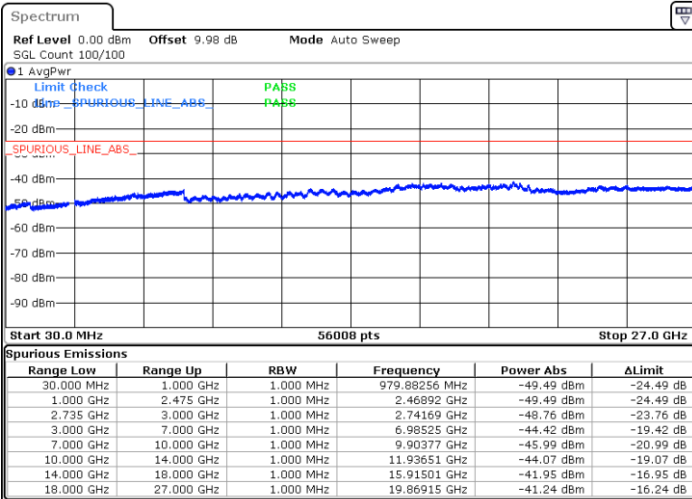

LTE Band 41 / 10MHz+20MHz

Middle Channel / QPSK

Middle Channel / 16QAM

Date: 3.MAR.2020 15:53:51

Date: 3.MAR.2020 15:54:57

Middle Channel / 64QAM

N/A

Date: 3.MAR.2020 15:56:04

LTE Band 41 / 10MHz+20MHz

Highest Channel / QPSK

Highest Channel / 16QAM

Date: 3.MAR.2020 16:00:31

Date: 3.MAR.2020 15:59:10

Highest Channel / 64QAM

N/A

Date: 3.MAR.2020 15:57:56