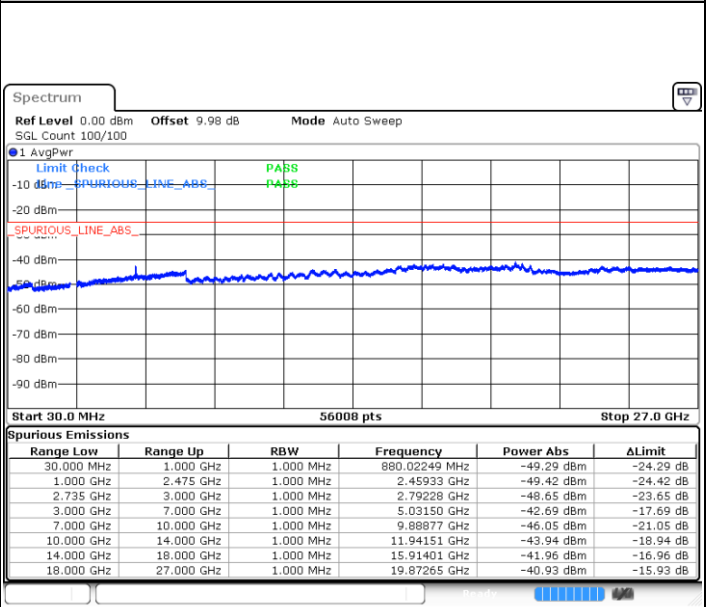

LTE Band 41 / 20MHz+10MHz

Middle Channel / QPSK

Middle Channel / 16QAM

Date: 3.MAR.2020 16:26:53

Date: 3.MAR.2020 16:17:54

Middle Channel / 64QAM

N/A

Date: 3.MAR.2020 16:16:32

LTE Band 41 / 20MHz+10MHz

Highest Channel / QPSK

Highest Channel / 16QAM

Date: 3.MAR.2020 16:29:10

Date: 3.MAR.2020 16:30:38

Highest Channel / 64QAM

N/A

Date: 3.MAR.2020 16:31:56

LTE Band 41 / 20MHz+15MHz

Lowest Channel / QPSK

Date: 3.MAR.2020 17:30:42

Lowest Channel / 16QAM

Date: 3.MAR.2020 17:29:25

Lowest Channel / 64QAM

Date: 3.MAR.2020 17:28:14

N/A