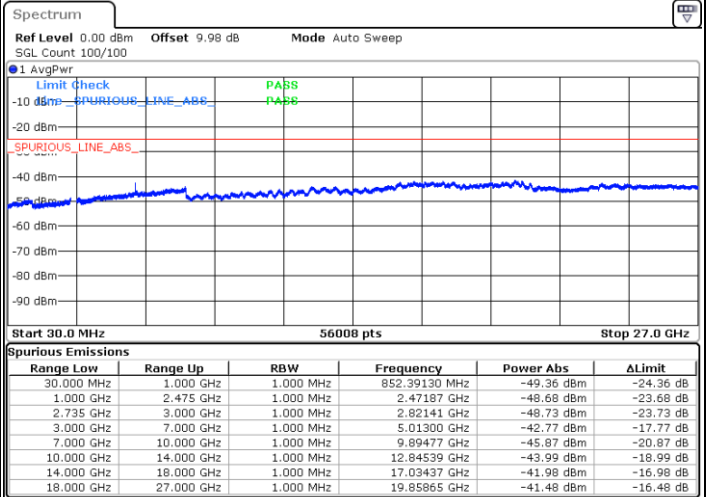

LTE Band 41 / 10MHz+15MHz

Highest Channel / QPSK

Highest Channel / 16QAM

Date: 3.MAR.2020 15:19:58

Date: 3.MAR.2020 15:18:30

Highest Channel / 64QAM

N/A

Date: 3.MAR.2020 15:17:14

LTE Band 41 / 10MHz+20MHz

Lowest Channel / QPSK

Lowest Channel / 16QAM

Date: 3.MAR.2020 15:52:29

Date: 3.MAR.2020 15:51:16

Lowest Channel / 64QAM

N/A

Date: 3.MAR.2020 15:49:58