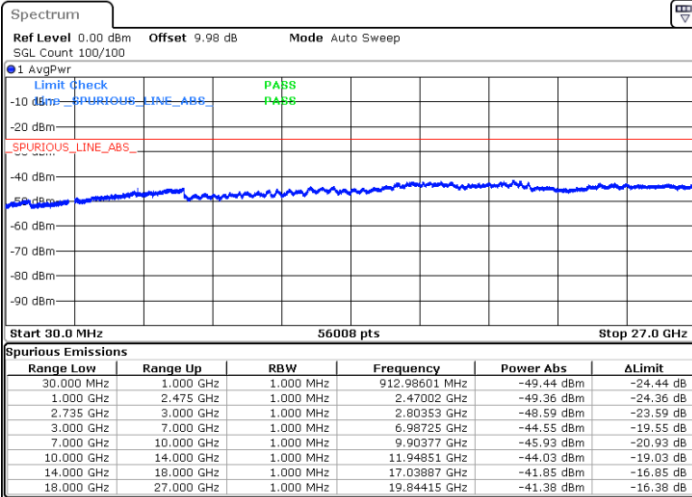

LTE Band 41 / 15MHz+15MHz

Highest Channel / QPSK

Highest Channel / 16QAM

Date: 3.MAR.2020 16:52:35

Date: 3.MAR.2020 16:51:19

Highest Channel / 64QAM

N/A

Date: 3.MAR.2020 16:49:30

LTE Band 41 / 15MHz+20MHz

Lowest Channel / QPSK

Date: 3.MAR.2020 17:04:09

Lowest Channel / 16QAM

Date: 3.MAR.2020 17:05:24

Lowest Channel / 64QAM

Date: 3.MAR.2020 17:11:57

N/A

LTE Band 41 / 15MHz+20MHz

Middle Channel / QPSK

Middle Channel / 16QAM

Date: 3.MAR.2020 17:15:45

Date: 3.MAR.2020 17:14:34

Middle Channel / 64QAM

N/A

Date: 3.MAR.2020 17:13:28