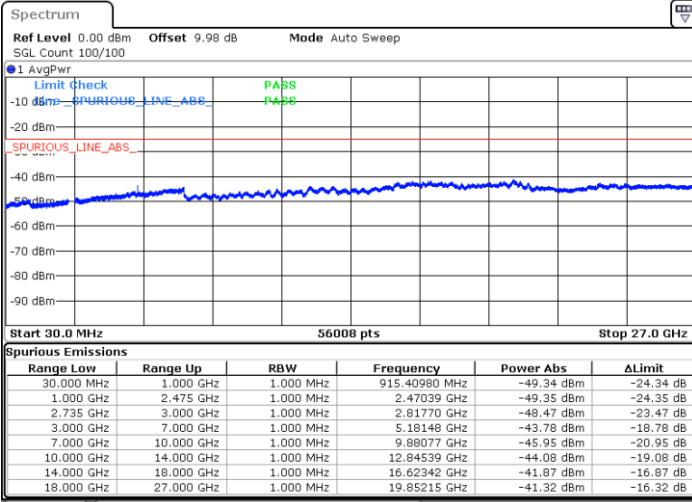

LTE Band 41 / 10MHz+15MHz

MiddleChannel / QPSK

Middle Channel / 16QAM

Date: 3.MAR.2020 15:12:31