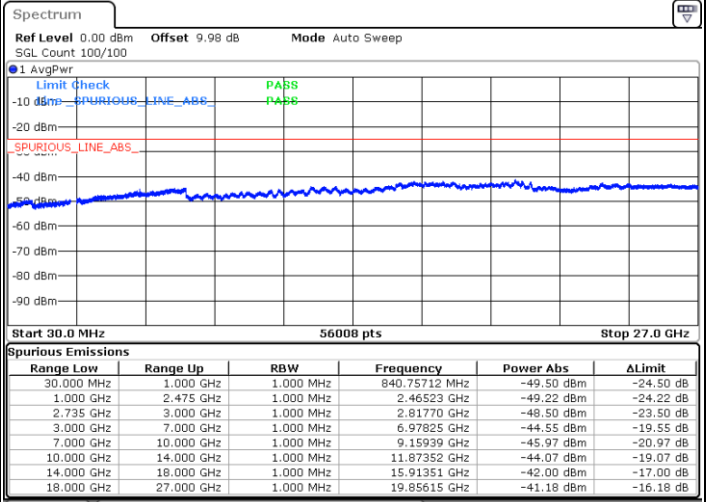

LTE Band 41 / 20MHz+10MHz

Highest Channel / QPSK

Highest Channel / 16QAM

Date: 3.MAR.2020 16:29:10

Date: 3.MAR.2020 16:30:38

Highest Channel / 64QAM

N/A

Date: 3.MAR.2020 16:31:56

LTE Band 41 / 20MHz+15MHz

Lowest Channel / QPSK

Date: 3.MAR.2020 17:30:42

Lowest Channel / 16QAM

Date: 3.MAR.2020 17:29:25

Lowest Channel / 64QAM

Date: 3.MAR.2020 17:28:14

N/A

LTE Band 41 / 20MHz+15MHz

Middle Channel / QPSK

Middle Channel / 16QAM

Date: 3.MAR.2020 17:32:12

Date: 3.MAR.2020 17:33:30

Middle Channel / 64QAM

N/A

Date: 3.MAR.2020 17:35:06