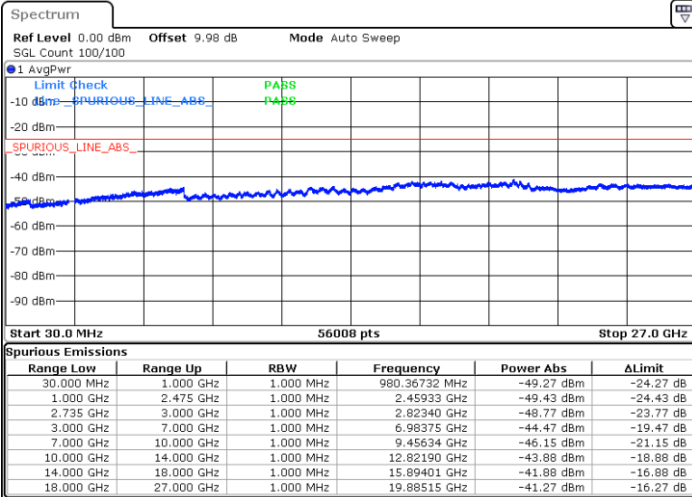

LTE Band 41 / 10MHz+20MHz

Middle Channel / QPSK

Middle Channel / 16QAM

Date: 3.MAR.2020 15:53:51

Date: 3.MAR.2020 15:54:57

Middle Channel / 64QAM

N/A

Date: 3.MAR.2020 15:56:04

LTE Band 41 / 10MHz+20MHz

Highest Channel / QPSK

Highest Channel / 16QAM

Date: 3.MAR.2020 16:00:31

Date: 3.MAR.2020 15:59:10

Highest Channel / 64QAM

N/A

Date: 3.MAR.2020 15:57:56