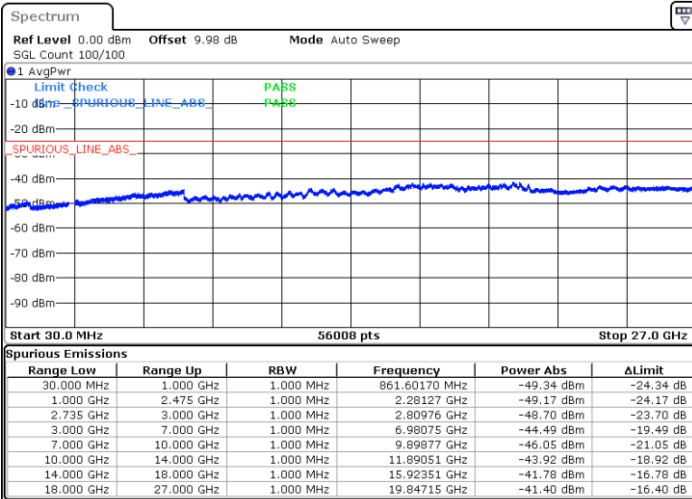

LTE Band 41 / 15MHz+20MHz

Middle Channel / QPSK

Middle Channel / 16QAM

Date: 3.MAR.2020 17:15:45

Date: 3.MAR.2020 17:14:34

Middle Channel / 64QAM

N/A

Date: 3.MAR.2020 17:13:28

LTE Band 41 / 15MHz+20MHz

Highest Channel / QPSK

Highest Channel / 16QAM

Date: 3.MAR.2020 17:17:24

Date: 3.MAR.2020 17:18:43

Highest Channel / 64QAM

N/A

Date: 3.MAR.2020 17:20:03