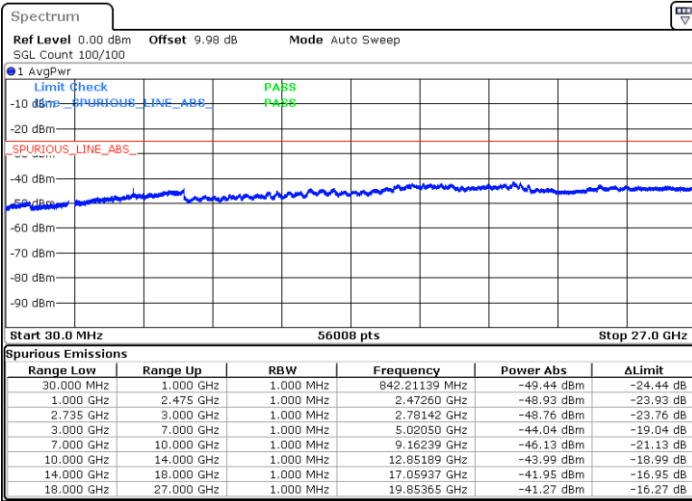

LTE Band 41 / 10MHz+20MHz

Highest Channel / QPSK

Highest Channel / 16QAM

Date: 3.MAR.2020 16:00:31

Date: 3.MAR.2020 15:59:10

Highest Channel / 64QAM

N/A

Date: 3.MAR.2020 15:57:56

LTE Band 41 / 15MHz+10MHz

Lowest Channel / QPSK

Lowest Channel / 16QAM

Date: 3.MAR.2020 15:28:02

Date: 3.MAR.2020 15:29:15

Lowest Channel / 64QAM

N/A

Date: 3.MAR.2020 15:31:03