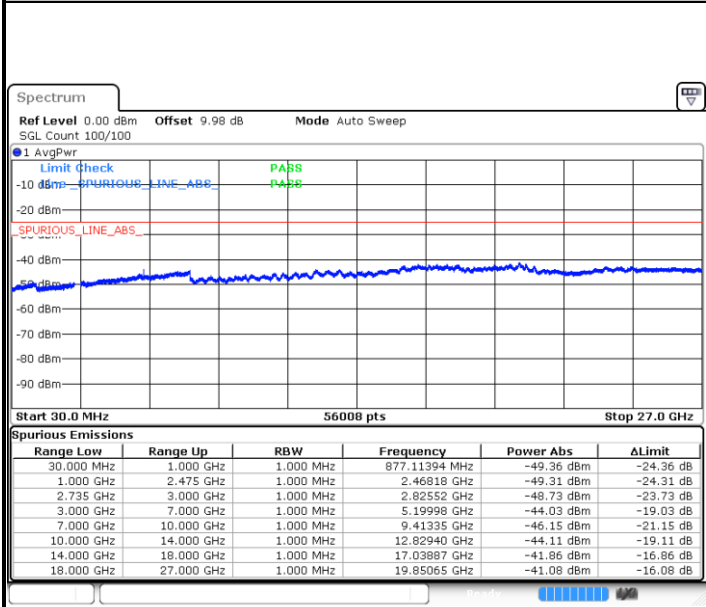

LTE Band 41 / 15MHz+20MHz

Highest Channel / QPSK

Highest Channel / 16QAM

Date: 3.MAR.2020 17:17:24

Date: 3.MAR.2020 17:18:43

Highest Channel / 64QAM

N/A

Date: 3.MAR.2020 17:20:03

LTE Band 41 / 20MHz+5MHz

Lowest Channel / QPSK

Lowest Channel / 16QAM

Date: 3.MAR.2020 13:25:34

Date: 3.MAR.2020 13:26:46

Lowest Channel / 64QAM

N/A

Date: 3.MAR.2020 13:28:03

LTE Band 41 / 20MHz+5MHz

Middle Channel / QPSK

Date: 3.MAR.2020 13:32:02

Middle Channel / 16QAM

Date: 3.MAR.2020 13:30:53

Middle Channel / 64QAM

Date: 3.MAR.2020 13:29:51

N/A

LTE Band 41 / 20MHz+5MHz

Highest Channel / QPSK

Highest Channel / 16QAM

Date: 3.MAR.2020 13:35:30

Date: 3.MAR.2020 13:36:51

Highest Channel / 64QAM

N/A

Date: 3.MAR.2020 13:38:21