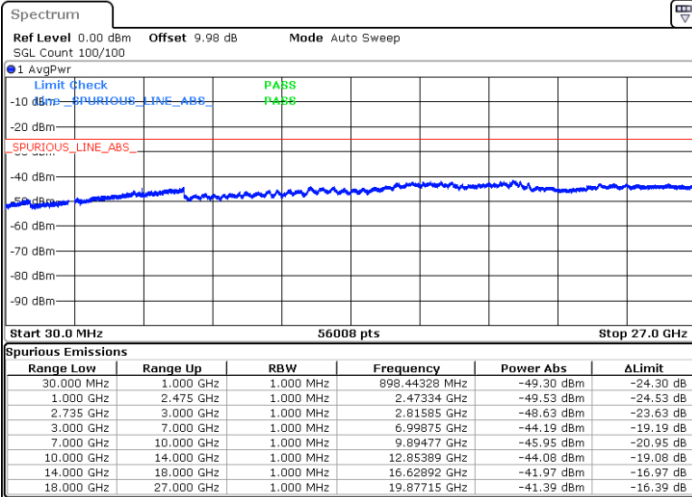

LTE Band 41 / 5MHz+20MHz

Middle Channel / QPSK

Middle Channel /16QAM

Date: 3.MAR.2020 12:07:53

Date: 3.MAR.2020 12:06:53

Middle Channel / 64QAM

N/A

Date: 3.MAR.2020 12:05:53

LTE Band 41 / 5MHz+20MHz

Highest Channel / QPSK

Highest Channel / 16QAM

Date: 3.MAR.2020 12:09:39

Date: 3.MAR.2020 12:10:51

Highest Channel / 64QAM

N/A

Date: 3.MAR.2020 12:12:07