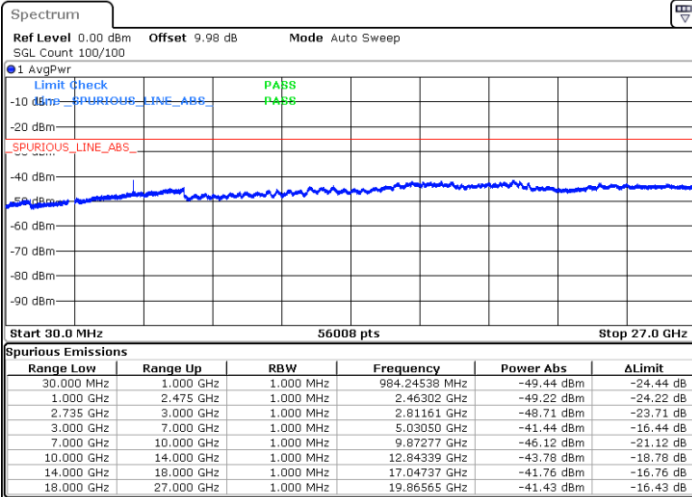

LTE Band 41 / 15MHz+20MHz

Highest Channel / QPSK

Highest Channel / 16QAM

Date: 3.MAR.2020 17:17:24

Date: 3.MAR.2020 17:18:43

Highest Channel / 64QAM

N/A

Date: 3.MAR.2020 17:20:03

LTE Band 41 / 20MHz+5MHz

Lowest Channel / QPSK

Lowest Channel / 16QAM

Date: 3.MAR.2020 13:25:34

Date: 3.MAR.2020 13:26:46

Lowest Channel / 64QAM

N/A

Date: 3.MAR.2020 13:28:03