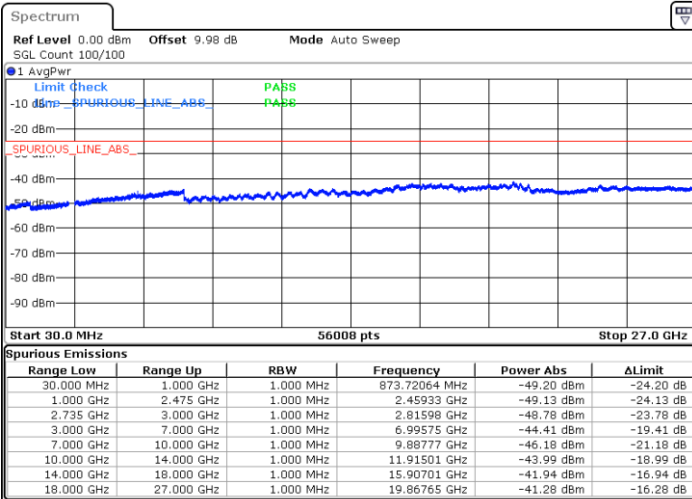

LTE Band 41 / 15MHz+15MHz

Middle Channel / QPSK

Middle Channel / 16QAM

Date: 3.MAR.2020 16:45:32

Date: 3.MAR.2020 16:46:39

Middle Channel / 64QAM

N/A

Date: 3.MAR.2020 16:47:42

LTE Band 41 / 15MHz+15MHz

Highest Channel / QPSK

Highest Channel / 16QAM

Date: 3.MAR.2020 16:52:35

Date: 3.MAR.2020 16:51:19

Highest Channel / 64QAM

N/A

Date: 3.MAR.2020 16:49:30