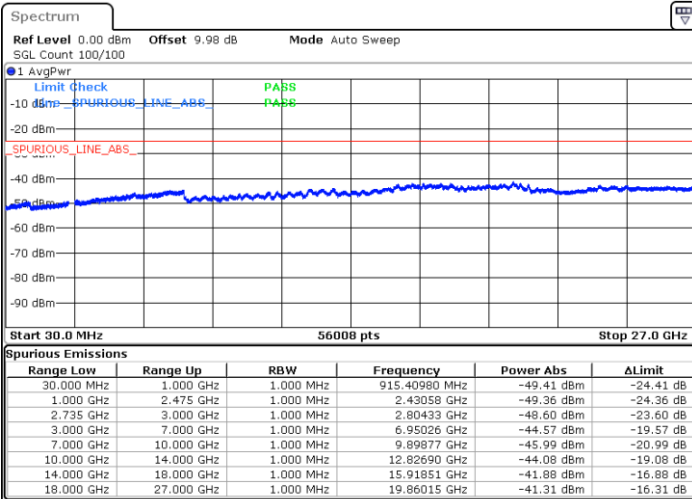

LTE Band 41 / 20MHz+20MHz

Lowest Channel / QPSK

Lowest Channel / 16QAM

Date: 3.MAR.2020 18:20:22

Date: 3.MAR.2020 18:21:36

Lowest Channel / 64QAM

N/A

Date: 3.MAR.2020 18:22:51

LTE Band 41 / 20MHz+20MHz

MiddleChannel / QPSK

Middle Channel / 16QAM

Date: 3.MAR.2020 18:26:32

Date: 3.MAR.2020 18:25:27

Middle Channel / 64QAM

N/A

Date: 3.MAR.2020 18:24:20