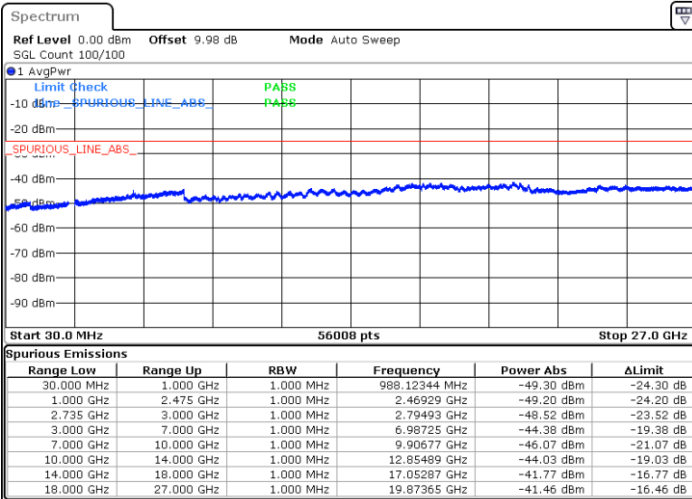

LTE Band 41 / 15MHz+10MHz

Highest Channel / QPSK

Highest Channel / 16QAM

Date: 3.MAR.2020 15:38:03

Date: 3.MAR.2020 15:39:32

Highest Channel / 64QAM

N/A

Date: 3.MAR.2020 15:40:57

LTE Band 41 / 15MHz+15MHz

Lowest Channel / QPSK

Lowest Channel / 16QAM

Date: 3.MAR.2020 16:44:04

Date: 3.MAR.2020 16:42:52

Lowest Channel / 64QAM

N/A

Date: 3.MAR.2020 16:41:30