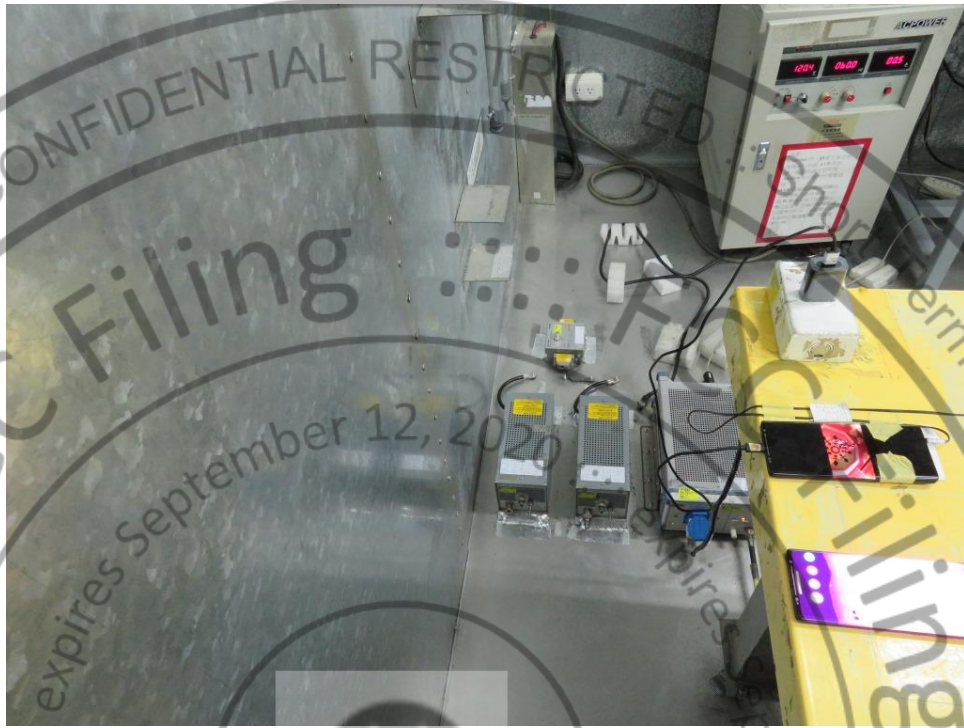

**Short-Term Confidentiality Requested
RF NFC Test Setup Photos**

<Conducted Emission>

Remote View

Rear View

<Radiated Emission>

Z Plane with Accessory

From 9 kHz ~ 30 MHz

From 30 MHz ~ 1 GHz