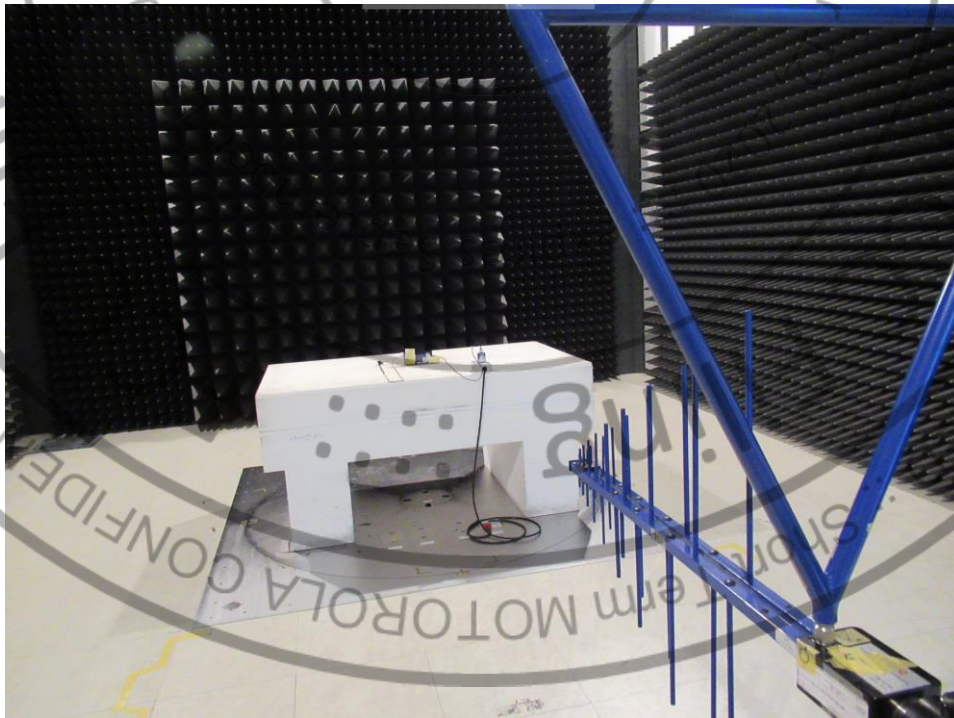

**Short-Term Confidentiality Requested
RF NFC Test Setup Photos**

<Conducted Emission>

Remote View

Rear View

<Radiated Emission>

Z Plane with Accessory

From 9 kHz ~ 30 MHz

From 30 MHz ~ 1 GHz

Z Plane with WPC

From 9 kHz ~ 30 MHz

From 30 MHz ~ 1 GHz

—THE END—