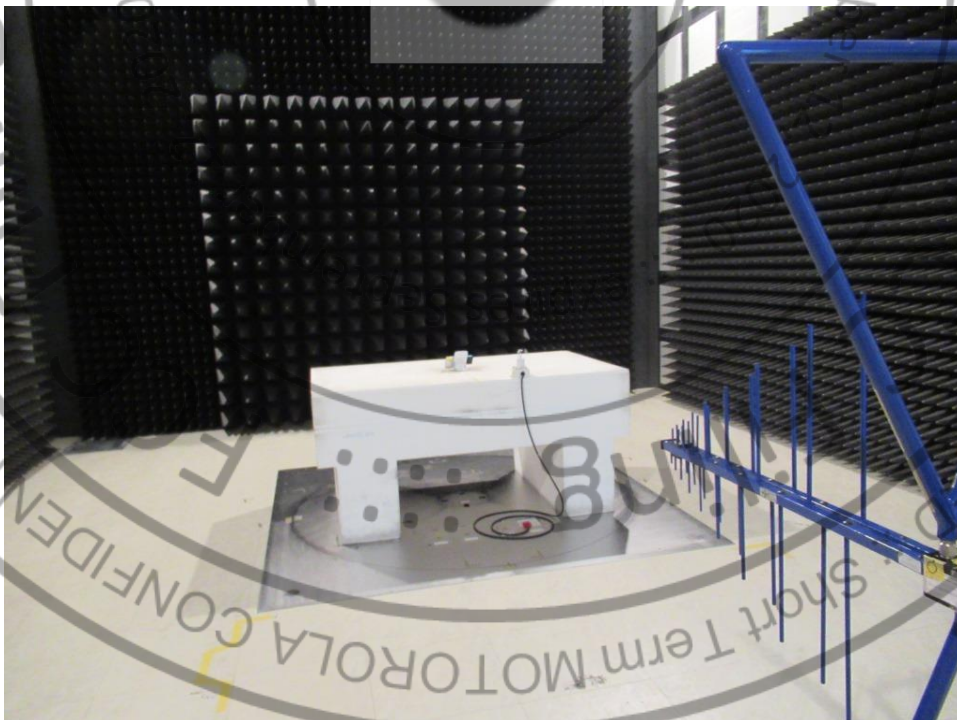

**Short-Term Confidentiality Requested
RF NFC Test Setup Photos**

<Conducted Emission>

Remote View

Rear View

<Radiated Emission>

Z Plane with Accessory

From 9 kHz ~ 30 MHz

From 30 MHz ~ 1 GHz

Z Plane with WPC

From 9 kHz ~ 30 MHz

From 30 MHz ~ 1 GHz

—THE END—