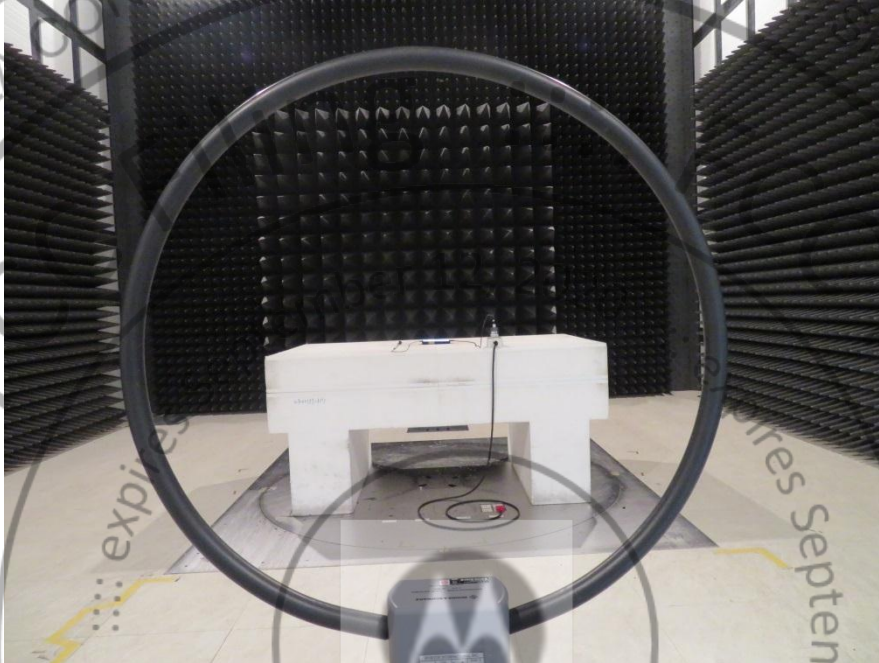

Short-Term Confidentiality Requested RF WPT Test Setup Photos

<Radiated Emission>

WPT Mode

From 9 kHz ~ 30 MHz

From 30 MHz ~ 1 GHz

————THE END————