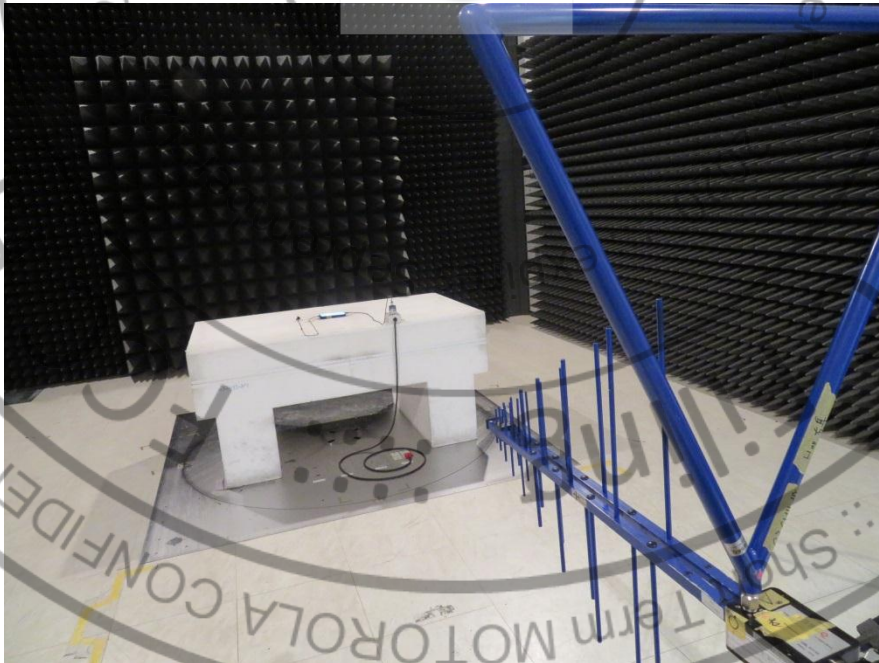

Short-Term Confidentiality Requested RF WPT Test Setup Photos

<Radiated Emission>

WPT Mode

From 9 kHz ~ 30 MHz

From 30 MHz ~ 1 GHz

————THE END————