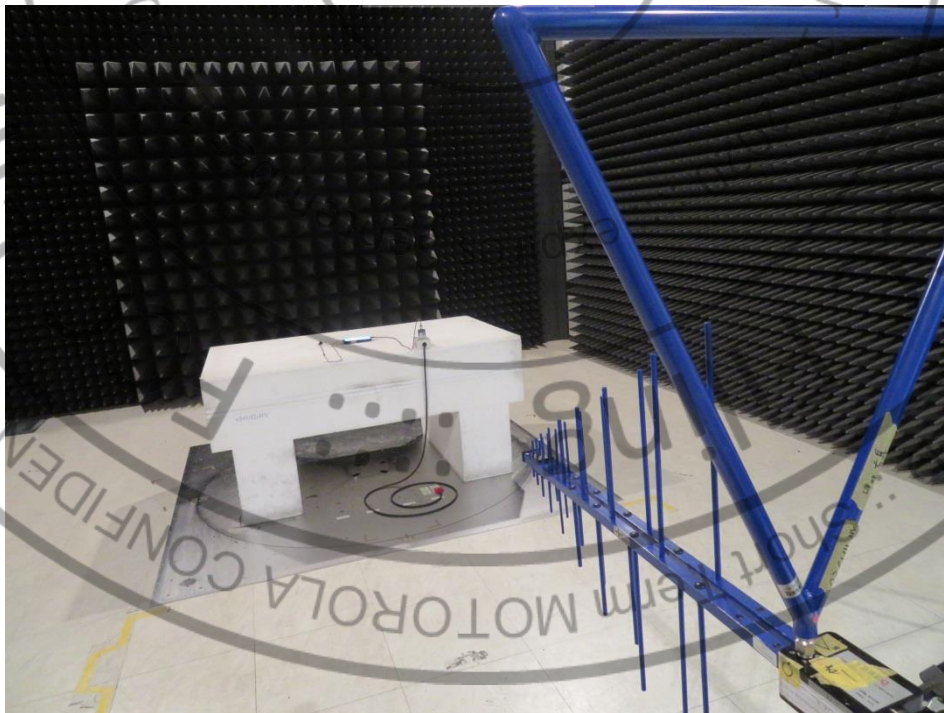

**Short-Term Confidentiality Requested  
RF WPT Test Setup Photos**

<Conducted Emission>

Remote View

Rear View

<Radiated Emission>

WPT Mode

From 9 kHz ~ 30 MHz

From 30 MHz ~ 1 GHz