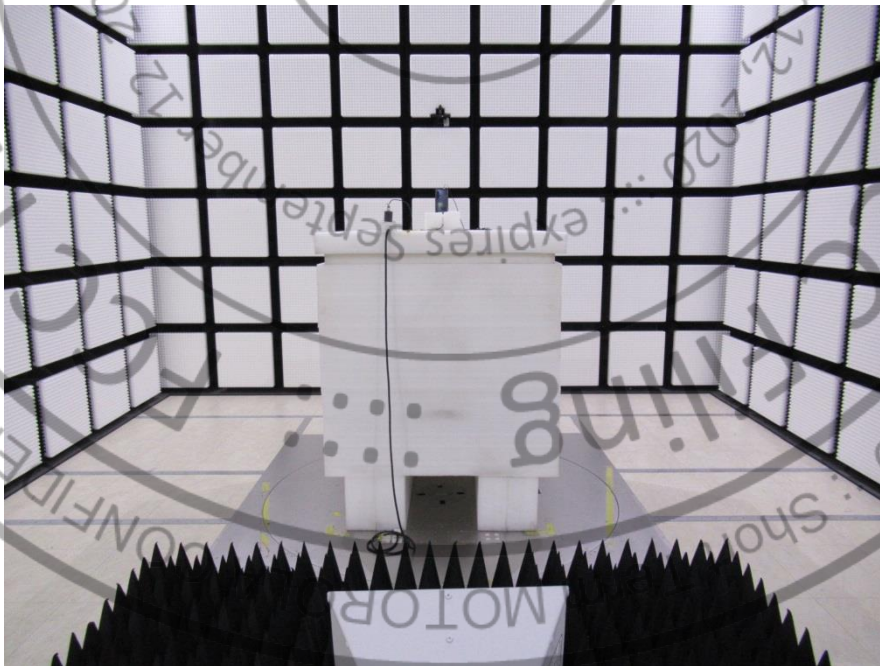

### Short-Term Confidentiality Requested RF WLAN Test Setup Photos

<Radiated Emission>

Y Plane for 802.11ax Mode

LF

HF

Z Plane

HF

THE END