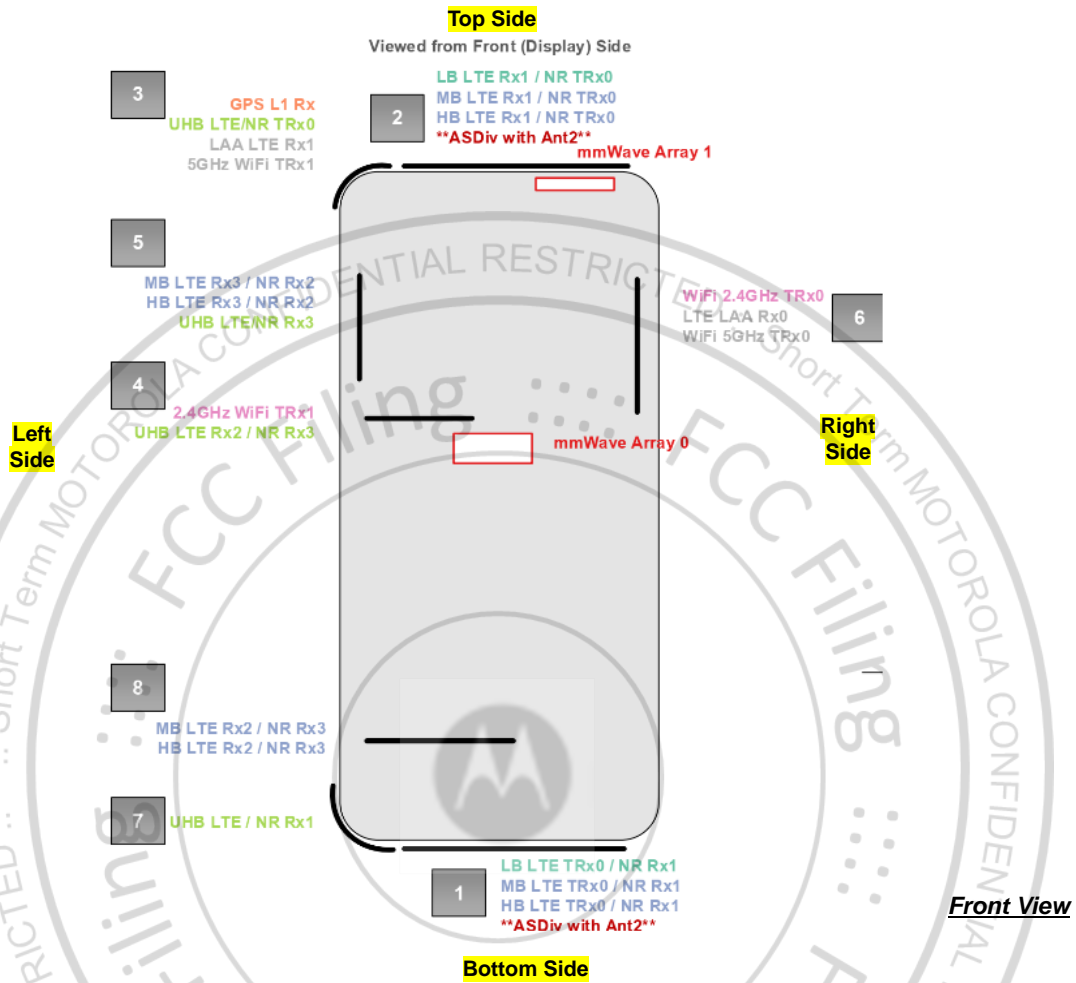

Appendix D. Antenna location

| Antenna | Support Bands |
|---------|------------------------------------------------------------------------------------------|
| 1 | GSM850/1900, WCDMA B2/5, CDMA BC0/1, LTE B2/4/5/7/12/13/17/66 5G NR NSA: n2/ n5 / n66 |
| 2 | LTE B2/5/13/66 5G NR NSA: n2/ n5 / n66 |
| 3 | LTE B48, 5GHz WLAN |
| 4 | 2.4GHz WLAN |
| 6 | 2.4GHz WLAN, Bluetooth, 5GHz WLAN |

Appendix D. SAR Test Setup Photos

Right Cheek

Right Tilted

Left Cheek

Left Tilted

Front, Test Separation 0 mm

Back, Test Separation 0 mm

Top Side, Test Separation 0 mm

Bottom Side, Test Separation 0 mm

Front, Test Separation 5 mm

Back, Test Separation 5 mm

Left Side, Test Separation 5 mm

Right Side, Test Separation 5 mm

Top Side, Test Separation 5 mm

Bottom Side, Test Separation 5 mm

Back, Test Separation 8 mm

Bottom Side, Test Separation 7 mm

Front, Test Separation 18 mm

Back, Test Separation 19 mm